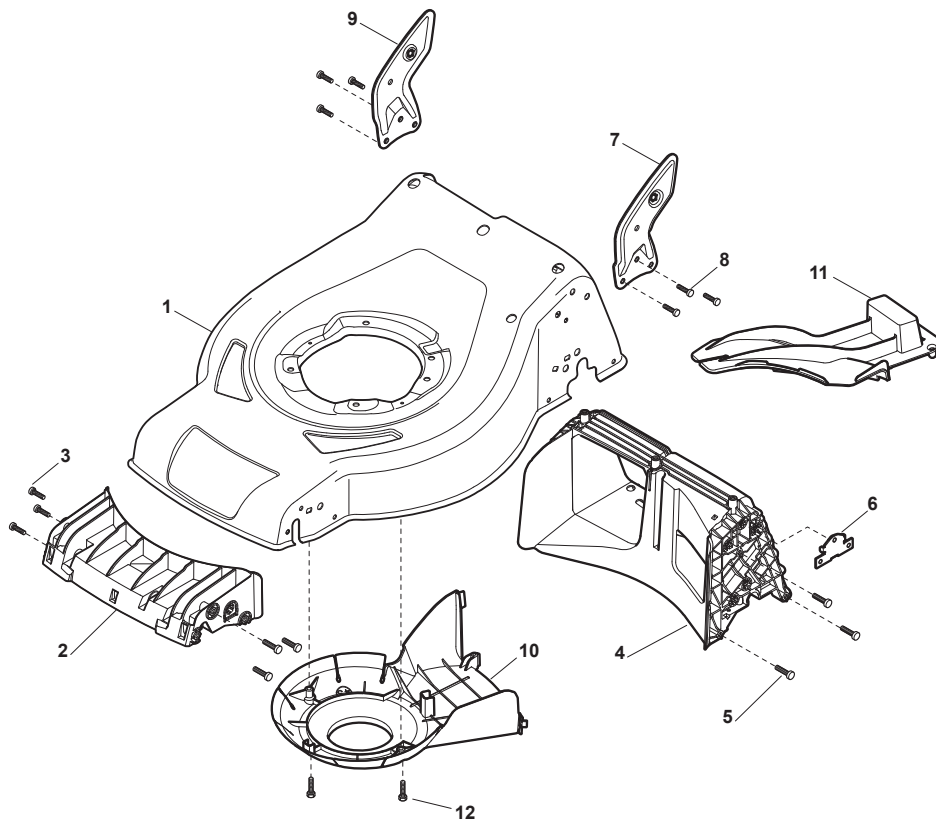

THIS INFORMATION IS NOT INTENDED FOR SALE OR RESALE, AND THIS NOTICE MUST REMAIN ON ALL COPIES.

Engineered to amaze you

Fig.	Q.ty	Part No	Description	Notes
1	1	381004051/0	Black Deck	
2	1	322108301/1	Front Conveyor Assy	
3	6	112728699/0	Screw	
4	1	322108302/0	Rear Conveyor Assy	
5	6	112728699/0	Screw	
6	2	322545213/0	Plate	
7	1	381005139/0	Left Bracket	
8	6	112727801/0	Screw	
9	1	381005137/0	Right Bracket	
10	1	322060242/0	Belt Protection	
11	1	322140239/0	Mulching Deflector	
12	2	112728530/0	Screw	

Fig.	Q.ty	Part No	Description	Notes
1	2	322545189/0	Plate	
2	1	322735597/1	Sector, Height Adjustment	
3	2	381005159/0	Wheel Support	
4	2	381003354/0	Lever, Height Adjustment	
5	2	122519811/0	Pin	
6	2	112521350/0	Washer	
7	2	112155000/0	Nut	
9	1	322735595/1	Sector, Height Adjustment	
10	2	322600247/0	Protection, Wheel	D. 180
11	4	112728698/0	Screw	
12	2	322545152/0	Plate	
13	1	381302819/0	Rear Wheel Axle	
14	1	122534131/0	Pin	
15	1	381003356/0	Wheels Rear Adj. Lever	
16	1	122446192/0	Spring	
17	1	112154510/0	Nut	
18	2	322600204/0	Internal Wheel Protection	
21	2	112521350/0	Washer	
22	2	112155000/0	Nut	

Fig.	Q.ty	Part No	Description	Notes
1	1	381006737/0	Handle Lower Part	Black
2	2	112819110/0	Screw	
3	2	122671651/0	Washer	
4	2	322399840/0	Yellow Knob	Yellow
5	2	112293200/0	Nut	
7	2	112818900/0	Screw	
9	2	322399840/0	Yellow Knob	Yellow
10	2	112293200/0	Nut	
11	2	112155000/0	Nut	
12	2	112521350/0	Washer	
13	2	112369500/0	Elastic Washer	
14	2	112760605/0	Screw	
15	1	381008692/0	Outfit, Screws	Yellow

Fig.	Q.ty	Part No	Description	Notes
1	1	381006740/0	Handle, Upper Part	
2	1	112727783/0	Screw	
3	1	322551640/0	Plate	
4	1	381030085/0	Cable Rear Drive	
5	1	181030084/0	Cable, Thread Engine Brake	B&S / GGP / Honda Engine
6	1	112154510/0	Nut	
7	1	112154510/0	Nut	
8	1	112521330/0	Washer	
9	1	122430313/0	Guide Spring	
10	1	381003394/0	Lever, Engine Brake Yellow	
11	1	381003395/0	Lever, Driving Yellow	