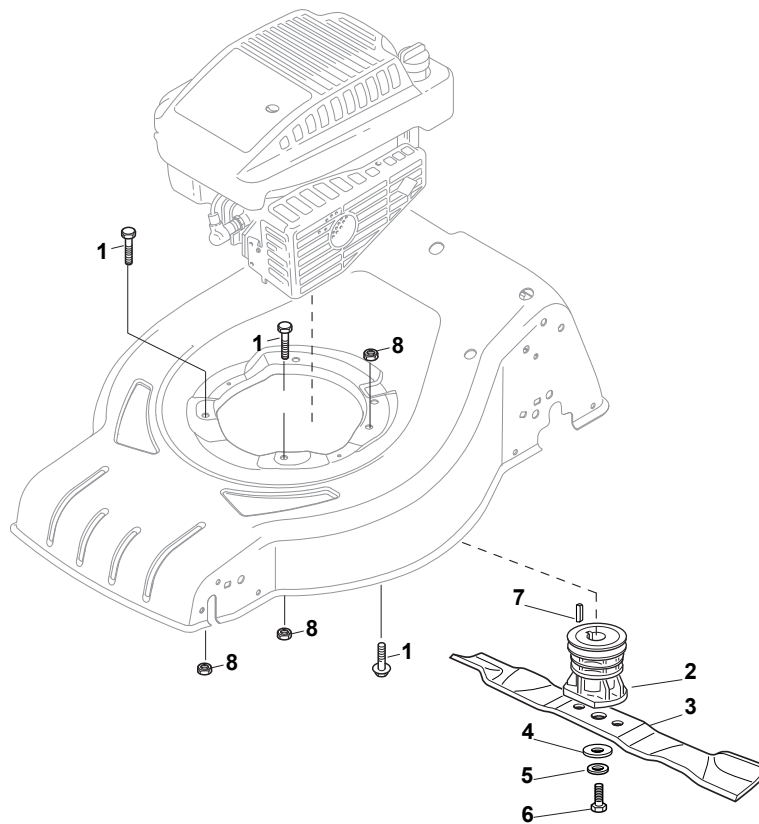

Fig.	Q.ty	Part No	Description	Notes
1	2	322545189/0	Plate	
2	1	322735597/1	Sector, Height Adjustment	
3	2	381005159/0	Wheel Support	
4	2	381003354/0	Lever, Height Adjustment	
5	2	122519811/0	Pin	
6	2	112521350/0	Washer	
7	2	112155000/0	Nut	
9	1	322735595/1	Sector, Height Adjustment	
10	2	322600247/0	Protection, Wheel	D. 180
11	4	112728698/0	Screw	
12	2	322545152/0	Plate	
13	1	381302819/0	Rear Wheel Axle	
14	1	122534131/0	Pin	
15	1	381003356/0	Wheels Rear Adj. Lever	
16	1	122446192/0	Spring	
17	1	112154510/0	Nut	
18	2	322600204/0	Internal Wheel Protection	
21	2	112521350/0	Washer	
22	2	112155000/0	Nut	

Fig.	Q.ty	Part No	Description	Notes
1	1	381006740/0	Handle, Upper Part	
2	1	112727783/0	Screw	
3	1	322551640/0	Plate	
4	1	381030085/0	Cable Rear Drive	
5	1	181030084/0	Cable, Thread Engine Brake	B&S / GGP / Honda Engine
6	1	112154510/0	Nut	
7	1	112154510/0	Nut	
8	1	112521330/0	Washer	
9	1	122430313/0	Guide Spring	
10	1	381003394/0	Lever, Engine Brake Yellow	
11	1	381003395/0	Lever, Driving Yellow	

Fig.	Q.ty	Part No	Description	Notes
1	4	112608600/0	Seeger	
2	1	122570120/1	Pinion Left	
3	1	122570110/1	Pinion Right	
4	2	322042066/0	Bushing	
5	2	112521371/0	Washer	
6	1	181003092/0	Gear Box	
7	1	122601909/0	Pulley	
8	1	112645700/0	Elastic Pin	
9	1	122033283/0	Adjustment Rod	
10	1	135063800/0	Trapezoidal Belt	
11	1	122041957/1	Bushing	
12	1	122450063/0	Spring	
13	1	322680009/0	Washer	
14	1	112154510/0	Nut	
15	1	122110230/0	Hub Cover	
16	2	122753000/0	Pin	

Fig.	Q.ty	Part No	Description	Notes
1	2	381007442/1	Wheel - Short Hub	
2	4	322042064/0	Bushing	
3	2	322110636/0	Hub Cap Grey	
5	2	381007460/1	Wheel	
6	4	322042064/0	Bushing	
7	6	112728706/0	Screw	
8	2	322120116/0	Wheels Crown	
9	2	322110636/0	Hub Cap Grey	