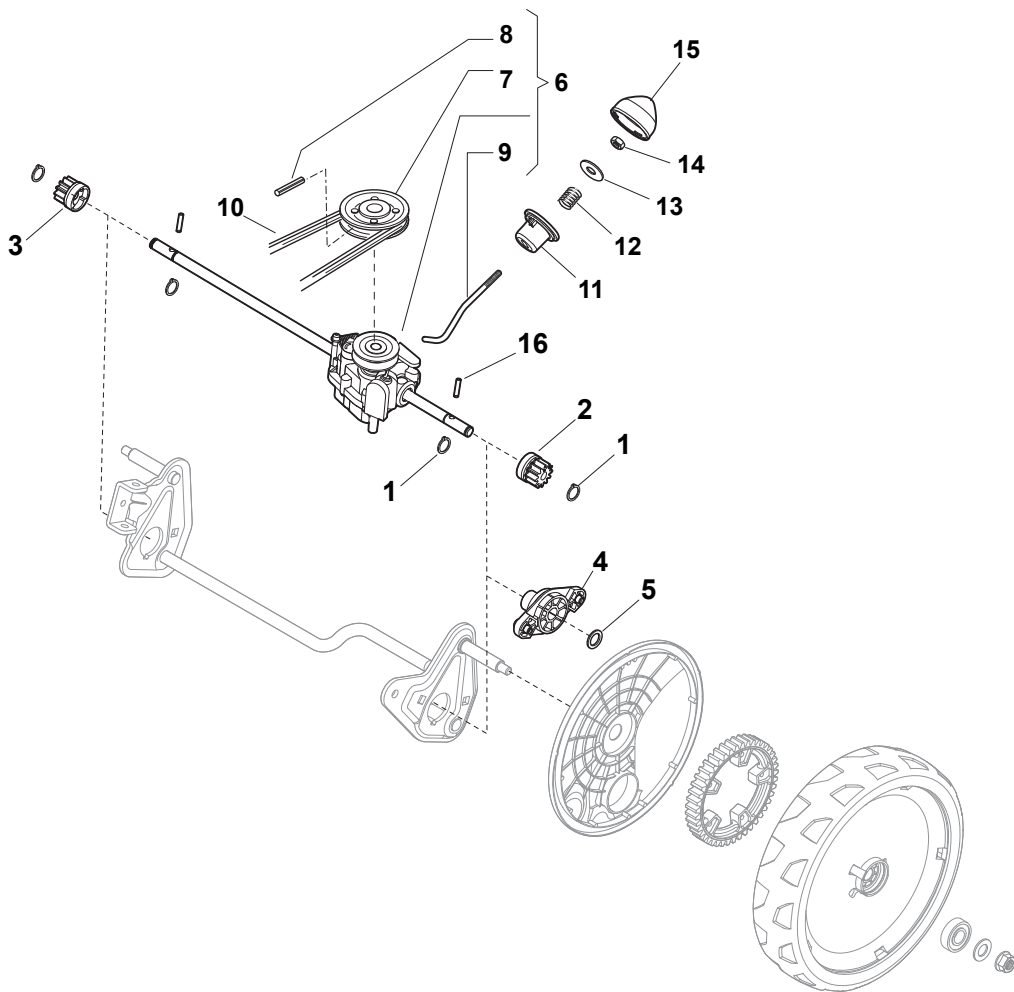

Fig.	Q.ty	Part No	Description	Notes
1	2	322545189/0	Plate	
2	1	322735597/1	Sector, Height Adjustment	
3	2	381005159/0	Wheel Support	
4	2	381003354/0	Lever, Height Adjustment	
5	2	122519811/0	Pin	
6	2	112521350/0	Washer	
7	2	112155000/0	Nut	
9	1	322735595/1	Sector, Height Adjustment	
10	2	322600247/0	Protection, Wheel	D. 180
11	4	112728698/0	Screw	
12	2	322545152/0	Plate	
13	1	381302819/0	Rear Wheel Axle	
14	1	122534131/0	Pin	
15	1	381003356/0	Wheels Rear Adj. Lever	
16	1	122446192/0	Spring	
17	1	112154510/0	Nut	
18	2	322600204/0	Internal Wheel Protection	
21	2	112521350/0	Washer	
22	2	112155000/0	Nut	

Fig.	Q.ty	Part No	Description	Notes
1	1	381006737/0	Handle Lower Part	Black
2	2	112819110/0	Screw	
3	2	122671651/0	Washer	
4	2	322399840/0	Yellow Knob	Yellow
5	2	112293200/0	Nut	
7	2	112818900/0	Screw	
9	2	322399840/0	Yellow Knob	Yellow
10	2	112293200/0	Nut	
11	2	112155000/0	Nut	
12	2	112521350/0	Washer	
13	2	112369500/0	Elastic Washer	
14	2	112760605/0	Screw	
15	1	381008692/0	Outfit, Screws	Yellow

Fig.	Q.ty	Part No	Description	Notes
1	1	381006740/0	Handle, Upper Part	
2	1	112727783/0	Screw	
3	1	322551640/0	Plate	
4	1	381030085/0	Cable Rear Drive	
5	1	181030084/0	Cable, Thread Engine Brake	B&S / GGP / Honda Engine
6	1	112154510/0	Nut	
7	1	112154510/0	Nut	
8	1	112521330/0	Washer	
9	1	122430313/0	Guide Spring	
10	1	381003394/0	Lever, Engine Brake Yellow	
11	1	381003395/0	Lever, Driving Yellow	

Fig.	Q.ty	Part No	Description	Notes
1	4	112608600/0	Seeger	
2	1	122570120/1	Pinion Left	
3	1	122570110/1	Pinion Right	
4	2	322042066/0	Bushing	
5	2	112521371/0	Washer	
6	1	181003092/0	Gear Box	
7	1	122601909/0	Pulley	
8	1	112645700/0	Elastic Pin	
9	1	122033283/0	Adjustment Rod	
10	1	135063800/0	Trapezoidal Belt	
11	1	122041957/1	Bushing	
12	1	122450063/0	Spring	
13	1	322680009/0	Washer	
14	1	112154510/0	Nut	
15	1	122110230/0	Hub Cover	
16	2	122753000/0	Pin	