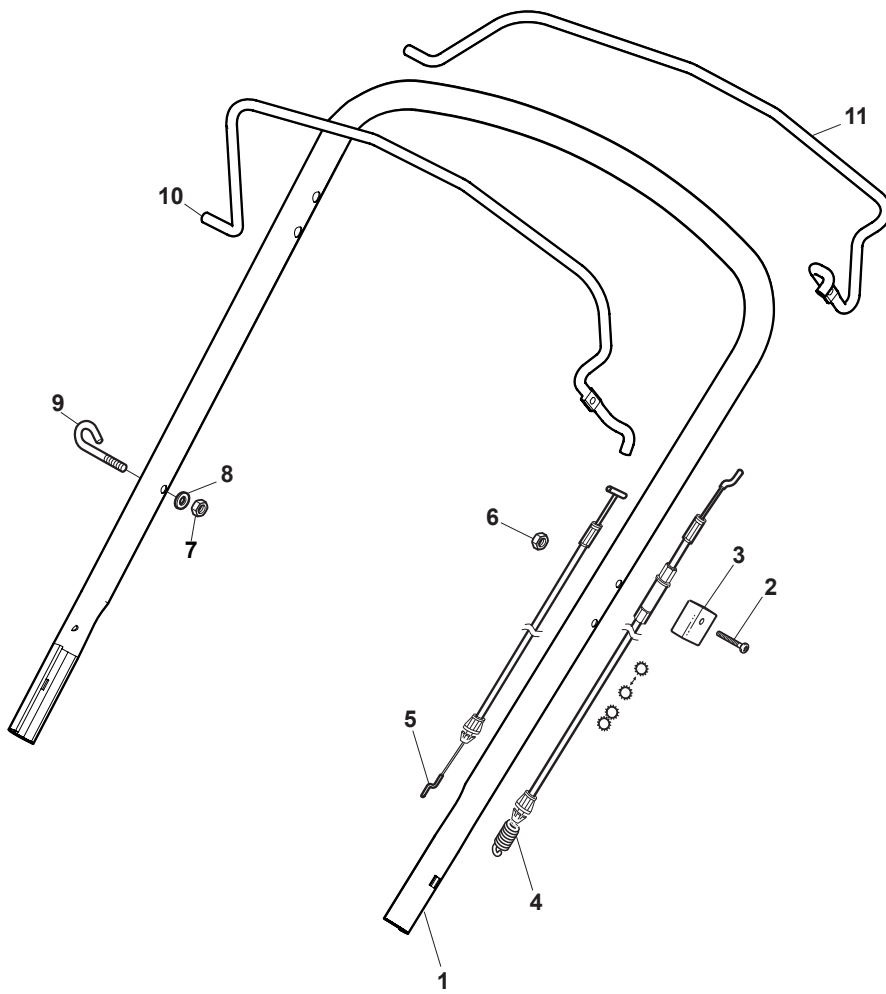

Fig.	Q.ty	Part No	Description	Notes
1	2	322545189/0	Plate	
2	1	322735597/1	Sector, Height Adjustment	
3	2	381005159/0	Wheel Support	
4	2	381003354/0	Lever, Height Adjustment	
5	2	122519811/0	Pin	
6	2	112521350/0	Washer	
7	2	112155000/0	Nut	
9	1	322735595/1	Sector, Height Adjustment	
10	2	322600247/0	Protection, Wheel	D. 180
11	4	112728698/0	Screw	
12	2	322545152/0	Plate	
13	1	381302819/0	Rear Wheel Axle	
14	1	122534131/0	Pin	
15	1	381003356/0	Wheels Rear Adj. Lever	
16	1	122446192/0	Spring	
17	1	112154510/0	Nut	
18	2	322600204/0	Internal Wheel Protection	
21	2	112521350/0	Washer	
22	2	112155000/0	Nut	

Fig.	Q.ty	Part No	Description	Notes
1	1	381006737/0	Handle Lower Part	Black
2	2	112819110/0	Screw	
3	2	122671651/0	Washer	
4	2	322399840/0	Yellow Knob	Yellow
5	2	112293200/0	Nut	
7	2	112818900/0	Screw	
9	2	322399840/0	Yellow Knob	Yellow
10	2	112293200/0	Nut	
11	2	112155000/0	Nut	
12	2	112521350/0	Washer	
13	2	112369500/0	Elastic Washer	
14	2	112760605/0	Screw	
15	1	381008692/0	Outfit, Screws	Yellow

Fig.	Q.ty	Part No	Description	Notes
1	1	381006740/0	Handle, Upper Part	
2	1	112727783/0	Screw	
3	1	322551640/0	Plate	
4	1	381030085/0	Cable Rear Drive	
5	1	181030084/0	Cable, Thread Engine Brake	B&S / GGP / Honda Engine
6	1	112154510/0	Nut	
7	1	112154510/0	Nut	
8	1	112521330/0	Washer	
9	1	122430313/0	Guide Spring	
10	1	381003394/0	Lever, Engine Brake Yellow	
11	1	381003395/0	Lever, Driving Yellow	

Fig.	Q.ty	Part No	Description	Notes
1	4	112608600/0	Seeger	
2	1	122570120/1	Pinion Left	
3	1	122570110/1	Pinion Right	
4	2	322042066/0	Bushing	
5	2	112521371/0	Washer	
6	1	181003092/0	Gear Box	
7	1	122601909/0	Pulley	
8	1	112645700/0	Elastic Pin	
9	1	122033283/0	Adjustment Rod	
10	1	135063800/0	Trapezoidal Belt	
11	1	122041957/1	Bushing	
12	1	122450063/0	Spring	
13	1	322680009/0	Washer	
14	1	112154510/0	Nut	
15	1	122110230/0	Hub Cover	
16	2	122753000/0	Pin	