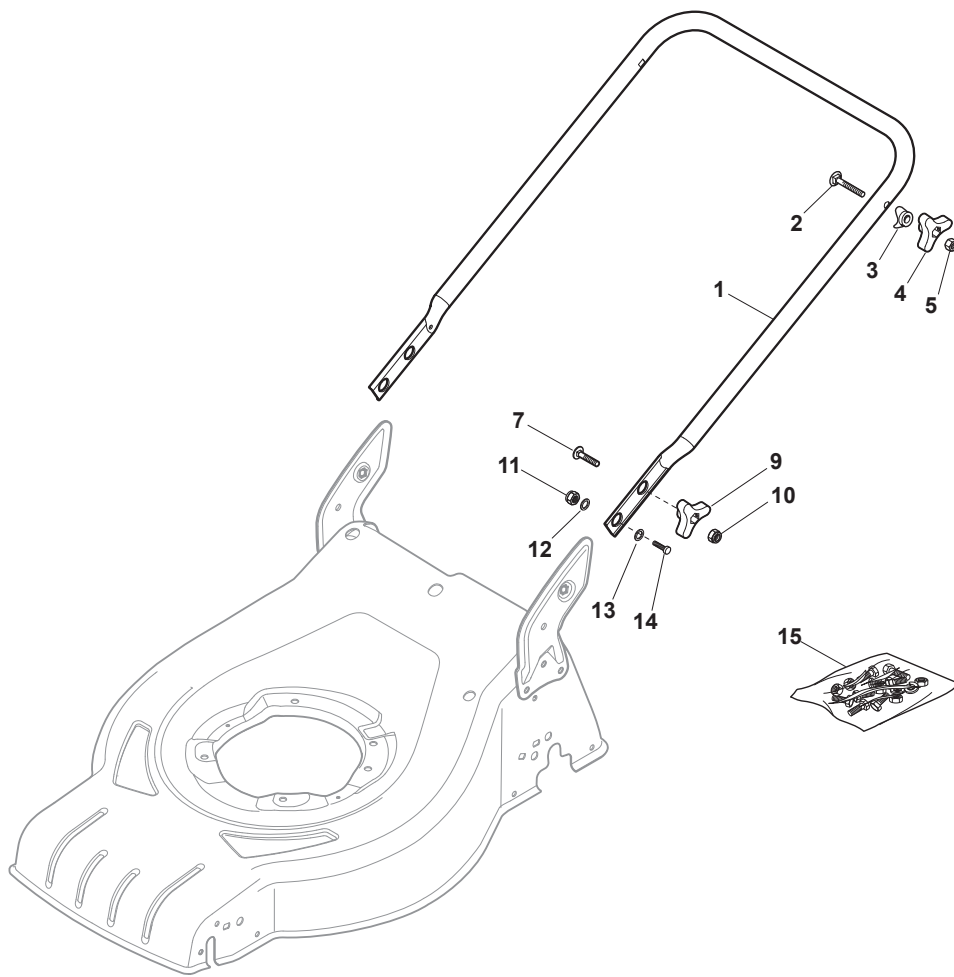

Fig.	Q.ty	Part No	Description	Notes
1	2	322545189/0	Plate	
2	1	322735597/1	Sector, Height Adjustment	
3	2	381005159/0	Wheel Support	
4	2	381003354/0	Lever, Height Adjustment	
5	2	122519811/0	Pin	
6	2	112521350/0	Washer	
7	2	112155000/0	Nut	
9	1	322735595/1	Sector, Height Adjustment	
10	2	322600247/0	Protection, Wheel	D. 180
11	4	112728698/0	Screw	
12	2	322545152/0	Plate	
13	1	381302819/0	Rear Wheel Axle	
14	1	122534131/0	Pin	
15	1	381003356/0	Wheels Rear Adj. Lever	
16	1	122446192/0	Spring	
17	1	112154510/0	Nut	
18	2	322600204/0	Internal Wheel Protection	
21	2	112521350/0	Washer	
22	2	112155000/0	Nut	

Fig.	Q.ty	Part No	Description	Notes
1	1	381006737/0	Handle Lower Part	Black
2	2	112819110/0	Screw	
3	2	122671651/0	Washer	
4	2	322399840/0	Yellow Knob	Yellow
5	2	112293200/0	Nut	
7	2	112818900/0	Screw	
9	2	322399840/0	Yellow Knob	Yellow
10	2	112293200/0	Nut	
11	2	112155000/0	Nut	
12	2	112521350/0	Washer	
13	2	112369500/0	Elastic Washer	
14	2	112760605/0	Screw	
15	1	381008692/0	Outfit, Screws	Yellow

Fig.	Q.ty	Part No	Description	Notes
1	1	381006740/0	Handle, Upper Part	
2	1	112727783/0	Screw	
3	1	322551640/0	Plate	
4	1	381030085/0	Cable Rear Drive	
5	1	181030084/0	Cable, Thread Engine Brake	B&S / GGP / Honda Engine
6	1	112154510/0	Nut	
7	1	112154510/0	Nut	
8	1	112521330/0	Washer	
9	1	122430313/0	Guide Spring	
10	1	381003394/0	Lever, Engine Brake Yellow	
11	1	381003395/0	Lever, Driving Yellow	

Fig.	Q.ty	Part No	Description	Notes
1	4	112608600/0	Seeger	
2	1	122570120/1	Pinion Left	
3	1	122570110/1	Pinion Right	
4	2	322042066/0	Bushing	
5	2	112521371/0	Washer	
6	1	181003092/0	Gear Box	
7	1	122601909/0	Pulley	
8	1	112645700/0	Elastic Pin	
9	1	122033283/0	Adjustment Rod	
10	1	135063800/0	Trapezoidal Belt	
11	1	122041957/1	Bushing	
12	1	122450063/0	Spring	
13	1	322680009/0	Washer	
14	1	112154510/0	Nut	
15	1	122110230/0	Hub Cover	
16	2	122753000/0	Pin	