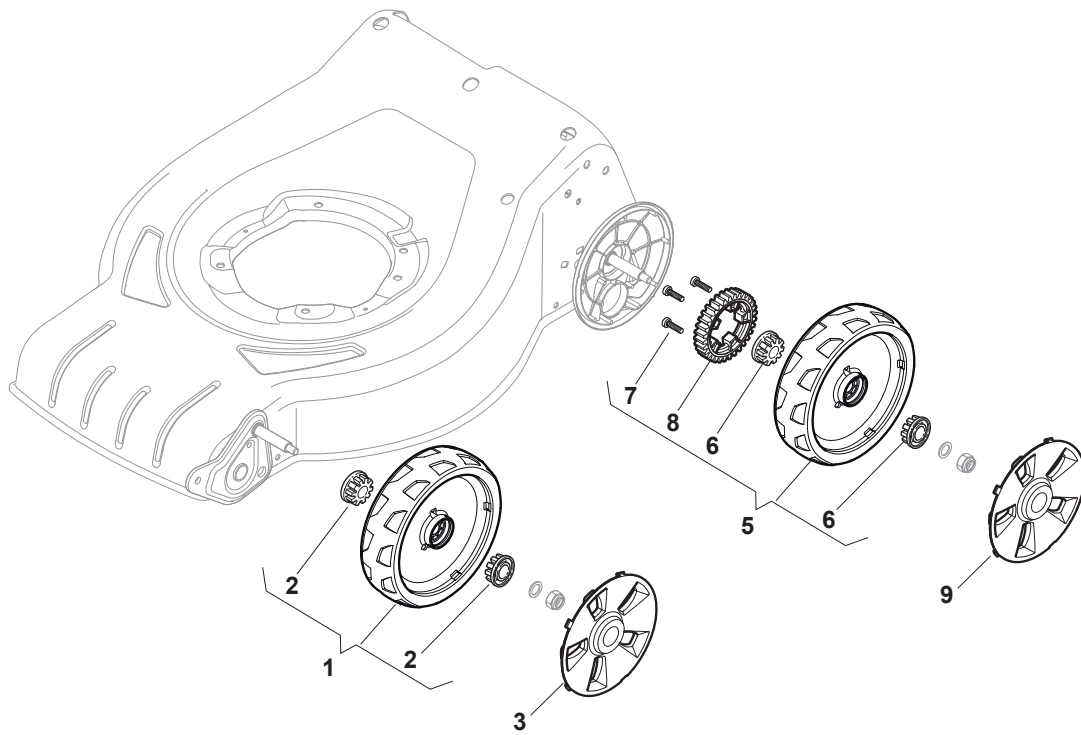

Fig.	Q.ty	Part No	Description	Notes
1	2	322545189/0	Plate	
2	1	322735597/1	Sector, Height Adjustment	
3	2	381005159/0	Wheel Support	
4	2	381003354/0	Lever, Height Adjustment	
5	2	122519811/0	Pin	
6	2	112521350/0	Washer	
7	2	112155000/0	Nut	
9	1	322735595/1	Sector, Height Adjustment	
10	2	322600247/0	Protection, Wheel	D. 180
11	4	112728698/0	Screw	
12	2	322545152/0	Plate	
13	1	381302819/0	Rear Wheel Axle	
14	1	122534131/0	Pin	
15	1	381003356/0	Wheels Rear Adj. Lever	
16	1	122446192/0	Spring	
17	1	112154510/0	Nut	
18	2	322600204/0	Internal Wheel Protection	
21	2	112521350/0	Washer	
22	2	112155000/0	Nut	

Fig.	Q.ty	Part No	Description	Notes
1	1	381006740/0	Handle, Upper Part	
2	1	112727783/0	Screw	
3	1	322551640/0	Plate	
4	1	381030085/0	Cable Rear Drive	
5	1	181030084/0	Cable, Thread Engine Brake	B&S / GGP / Honda Engine
6	1	112154510/0	Nut	
7	1	112154510/0	Nut	
8	1	112521330/0	Washer	
9	1	122430313/0	Guide Spring	
10	1	381003394/0	Lever, Engine Brake Yellow	
11	1	381003395/0	Lever, Driving Yellow	

Fig.	Q.ty	Part No	Description	Notes
1	4	112608600/0	Seeger	
2	1	122570120/1	Pinion Left	
3	1	122570110/1	Pinion Right	
4	2	322042066/0	Bushing	
5	2	112521371/0	Washer	
6	1	181003092/0	Gear Box	
7	1	122601909/0	Pulley	
8	1	112645700/0	Elastic Pin	
9	1	122033283/0	Adjustment Rod	
10	1	135063800/0	Trapezoidal Belt	
11	1	122041957/1	Bushing	
12	1	122450063/0	Spring	
13	1	322680009/0	Washer	
14	1	112154510/0	Nut	
15	1	122110230/0	Hub Cover	
16	2	122753000/0	Pin	

Fig.	Q.ty	Part No	Description	Notes
1	2	381007442/1	Wheel - Short Hub	
2	4	322042064/0	Bushing	
3	2	322110636/0	Hub Cap Grey	
5	2	381007460/1	Wheel	
6	4	322042064/0	Bushing	
7	6	112728706/0	Screw	
8	2	322120116/0	Wheels Crown	
9	2	322110636/0	Hub Cap Grey	