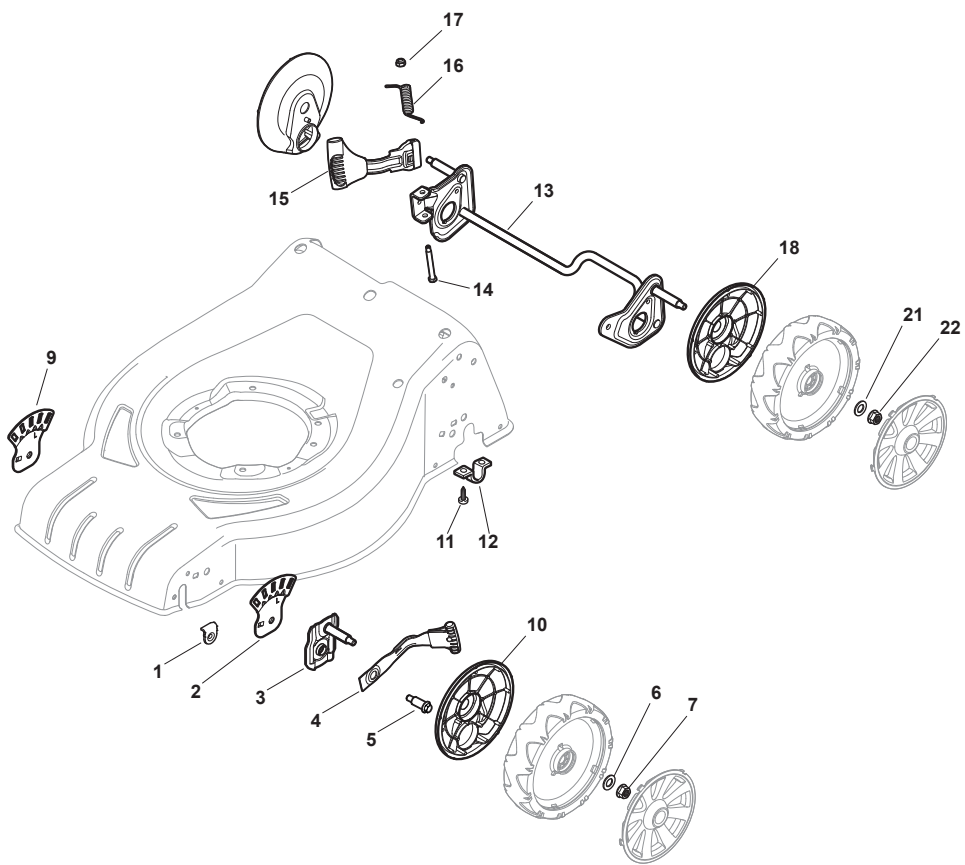

THIS INFORMATION IS NOT INTENDED FOR SALE OR RESALE, AND THIS NOTICE MUST REMAIN ON ALL COPIES.

Engineered to amaze you

Fig.	Q.ty	Part No	Description	Notes
1	1	381004051/0	Black Deck	
2	1	322108301/1	Front Conveyor Assy	
3	6	112728699/0	Screw	
4	1	322108302/0	Rear Conveyor Assy	
5	6	112728699/0	Screw	
6	2	322545213/0	Plate	
7	1	381005139/0	Left Bracket	
8	6	112727801/0	Screw	
9	1	381005137/0	Right Bracket	
10	1	322060242/0	Belt Protection	
11	1	322140239/0	Mulching Deflector	
12	2	112728530/0	Screw	

Fig.	Q.ty	Part No	Description	Notes
1	2	322545189/0	Plate	
2	1	322735597/1	Sector, Height Adjustment	
3	2	381005159/0	Wheel Support	
4	2	381003354/0	Lever, Height Adjustment	
5	2	122519811/0	Pin	
6	2	112521350/0	Washer	
7	2	112155000/0	Nut	
9	1	322735595/1	Sector, Height Adjustment	
10	2	322600247/0	Protection, Wheel	D. 180
11	4	112728698/0	Screw	
12	2	322545152/0	Plate	
13	1	381302819/0	Rear Wheel Axle	
14	1	122534131/0	Pin	
15	1	381003356/0	Wheels Rear Adj. Lever	
16	1	122446192/0	Spring	
17	1	112154510/0	Nut	
18	2	322600204/0	Internal Wheel Protection	
21	2	112521350/0	Washer	
22	2	112155000/0	Nut	

Fig.	Q.ty	Part No	Description	Notes
1	1	381006737/0	Handle Lower Part	Black
2	2	112819110/0	Screw	
3	2	122671651/0	Washer	
4	2	322399840/0	Yellow Knob	Yellow
5	2	112293200/0	Nut	
7	2	112818900/0	Screw	
9	2	322399840/0	Yellow Knob	Yellow
10	2	112293200/0	Nut	
11	2	112155000/0	Nut	
12	2	112521350/0	Washer	
13	2	112369500/0	Elastic Washer	
14	2	112760605/0	Screw	
15	1	381008692/0	Outfit, Screws	Yellow

Fig.	Q.ty	Part No	Description	Notes
1	1	381006740/0	Handle, Upper Part	
2	1	112727783/0	Screw	
3	1	322551640/0	Plate	
4	1	381030085/0	Cable Rear Drive	
5	1	181030084/0	Cable, Thread Engine Brake	B&S / GGP / Honda Engine
6	1	112154510/0	Nut	
7	1	112154510/0	Nut	
8	1	112521330/0	Washer	
9	1	122430313/0	Guide Spring	
10	1	381003394/0	Lever, Engine Brake Yellow	
11	1	381003395/0	Lever, Driving Yellow	