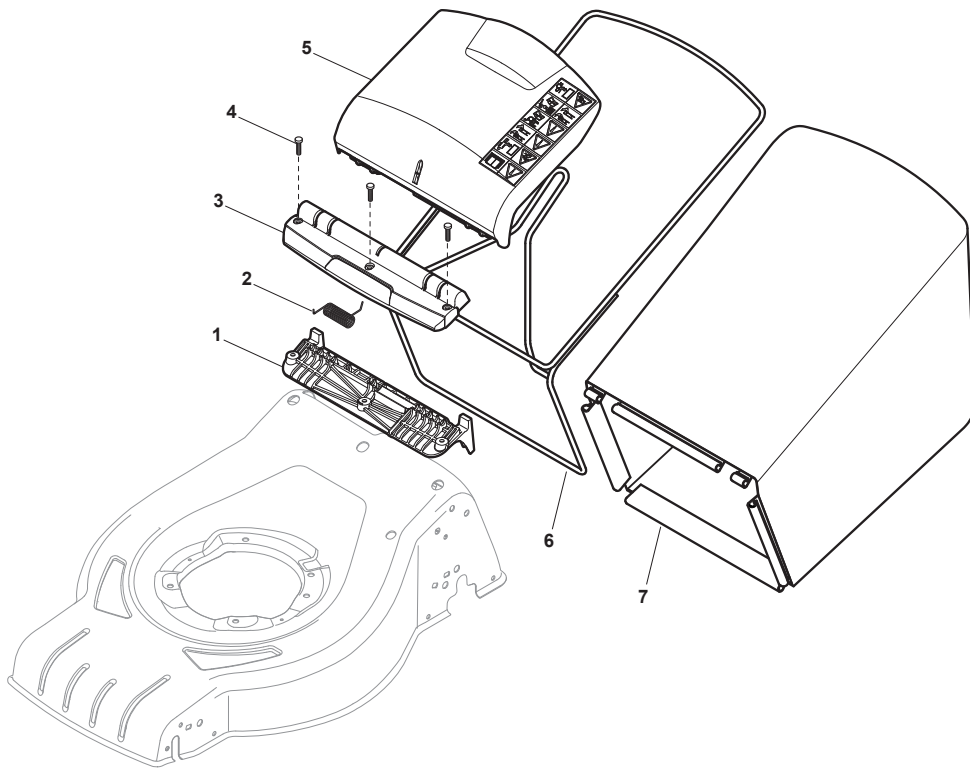

Fig.	Q.ty	Part No	Description	Notes
1	2	322545189/0	Plate	
2	1	322735597/1	Sector, Height Adjustment	
3	2	381005159/0	Wheel Support	
4	2	381003354/0	Lever, Height Adjustment	
5	2	122519811/0	Pin	
6	2	112521350/0	Washer	
7	2	112155000/0	Nut	
9	1	322735595/1	Sector, Height Adjustment	
10	2	322600247/0	Protection, Wheel	D. 180
11	4	112728698/0	Screw	
12	2	322545152/0	Plate	
13	1	381302819/0	Rear Wheel Axle	
14	1	122534131/0	Pin	
15	1	381003356/0	Wheels Rear Adj. Lever	
16	1	122446192/0	Spring	
17	1	112154510/0	Nut	
18	2	322600204/0	Internal Wheel Protection	
21	2	112521350/0	Washer	
22	2	112155000/0	Nut	

Fig.	Q.ty	Part No	Description	Notes
1	4	112608600/0	Seeger	
2	1	122570120/1	Pinion Left	
3	1	122570110/1	Pinion Right	
4	2	322042066/0	Bushing	
5	2	112521371/0	Washer	
6	1	181003092/0	Gear Box	
7	1	122601909/0	Pulley	
8	1	112645700/0	Elastic Pin	
9	1	122033283/0	Adjustment Rod	
10	1	135063800/0	Trapezoidal Belt	
11	1	122041957/1	Bushing	
12	1	122450063/0	Spring	
13	1	322680009/0	Washer	
14	1	112154510/0	Nut	
15	1	122110230/0	Hub Cover	
16	2	122753000/0	Pin	

Fig.	Q.ty	Part No	Description	Notes
1	2	381007442/1	Wheel - Short Hub	
2	4	322042064/0	Bushing	
3	2	322110636/0	Hub Cap Grey	
5	2	381007460/1	Wheel	
6	4	322042064/0	Bushing	
7	6	112728706/0	Screw	
8	2	322120116/0	Wheels Crown	
9	2	322110636/0	Hub Cap Grey	

BL 460 SB SL

Petrol Lawn Mower Blade

Issue 44 - 2016

Fig.	Q.ty	Part No	Description	Notes
1	3	112735108/1	Screw	
2	1	122465607/3	Hub With Pulley, Crankshaft Ø 22.2	
3	1	181004460/0	Blade	
4	1	322680021/0	Washer	
5	1	112508125/0	Elastic Washer	
6	1	112735698/0	Screw	
7	1	112139100/0	Key	
8	3	112154210/0	Nut	