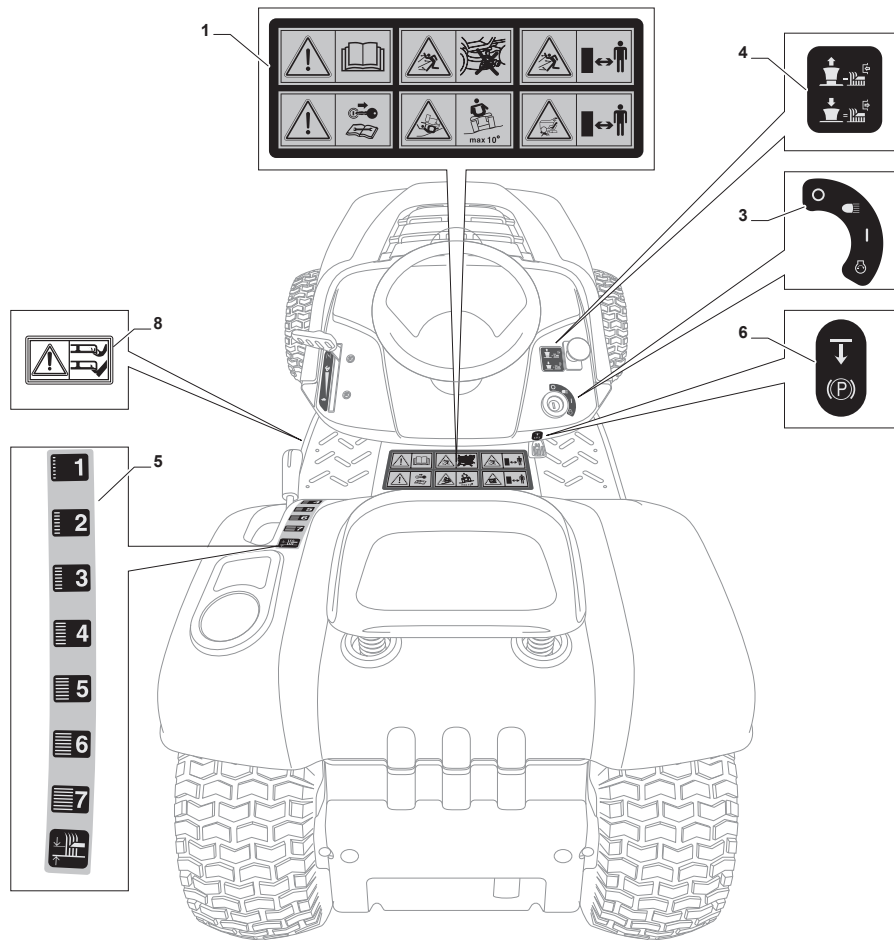

BT 98 SD B

Ride-on SD 98-108 cm Labels

Issue 7 - 2016

Fig.	Q.ty	Part No	Description	Notes
5	1	114366142/0	Label	
1	1	114362365/1	Label	
3	1	114363699/0	Label	
4	1	114361438/0	Label	
6	1	114363700/0	Label	
8	1	114356699/1	Label