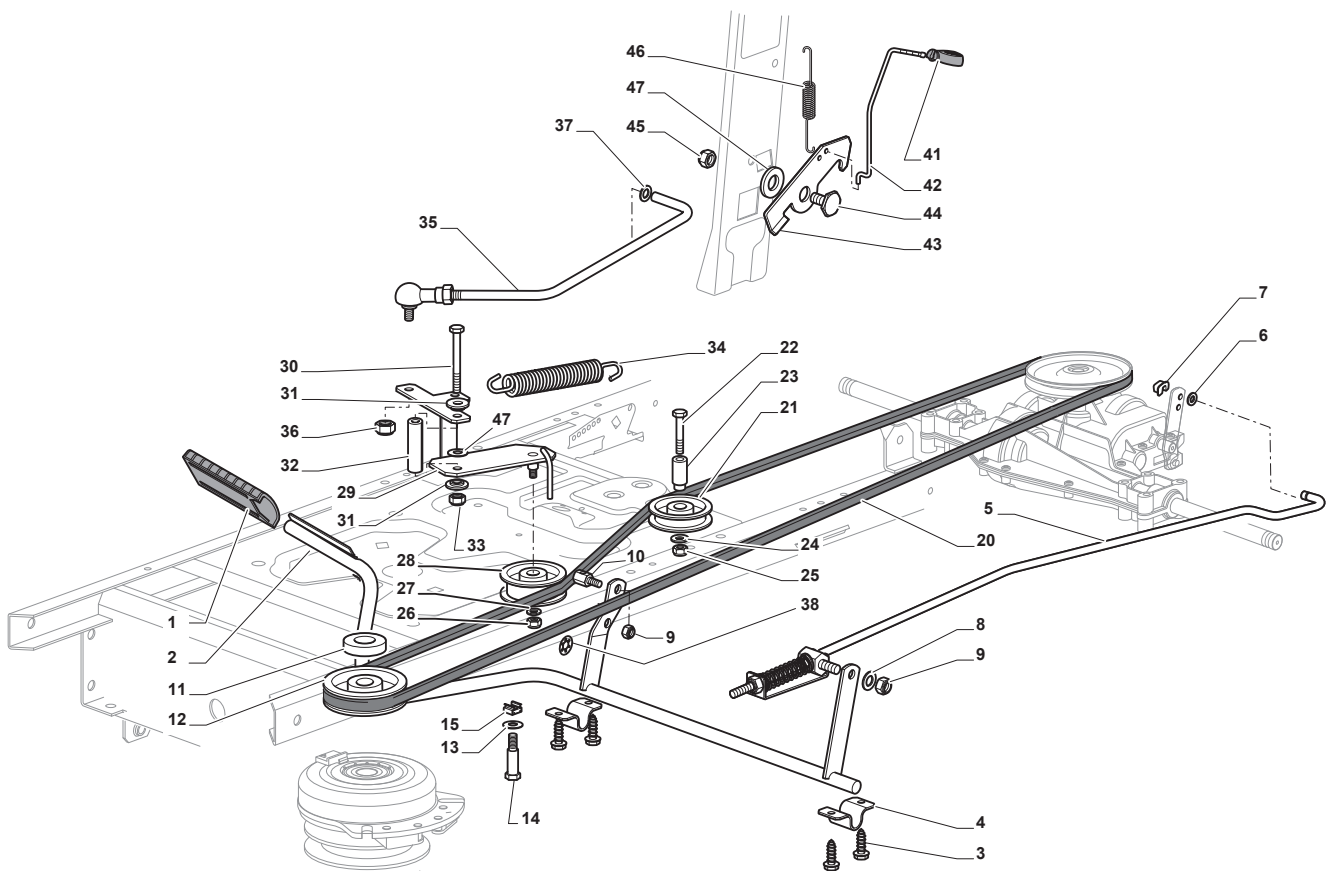

BT 98 SD B

Ride-on SD 98-108 cm Steering

Issue 7 - 2016

Fig.	Q.ty	Part No	Description	Notes
66	2	125670005/1	Washer	
67	2	112001010/0	Benzing Ring	
68	2	322110233/0	Hub Cover	
70	1	382180124/0	Outfit, Screws	

Fig.	Q.ty	Part No	Description	Notes
44	1	122524970/3	Pin	
1	1	325110391/0	Clamp Cover	
3	4	112735599/0	Screw	
4	2	325547231/0	Plate	
5	1	382000568/0	Rod	
6	1	112521350/0	Washer	
7	1	112436050/0	Plate	
8	1	325670011/0	Antifriction Washer	
9	1	112155000/0	Nut	
10	1	125510166/0	Washer	
11	1	125160021/0	Spacer	
12	1	125601567/0	Pulley	
13	2	112524010/0	Washer	
14	2	125580030/0	Belt Guide Peg	
15	2	112360425/0	Nut	
20	1	135062014/0	Belt	
21	1	325601599/0	Pulley	
22	1	112691400/0	Screw	
23	1	125160083/0	Spacer	
24	1	112523060/0	Washer	
25	1	112155000/0	Nut	
26	1	112155000/0	Nut	
27	1	112523060/0	Washer	
28	1	125601554/0	Pulley	
29	1	382318283/0	Lever	
30	1	112691600/0	Screw	
31	2	125038002/1	Bushing	
32	1	125160027/0	Spacer	
33	1	112155000/0	Nut	
34	1	125430262/0	Spring	
35	1	382820016/1	Tie Rod	
36	1	112293201/0	Nut	
37	1	124487997/0	Cotter Pin	
38	1	112604899/0	Crown Fastener	
41	1	125394509/1	Knob	
42	1	125033113/0	Rod	
43	1	325253011/1	Hook	
45	1	112155000/0	Nut	
46	1	125430213/0	Spring	
47	1	112523060/0	Washer	
2	1	382500047/1	Pedal	