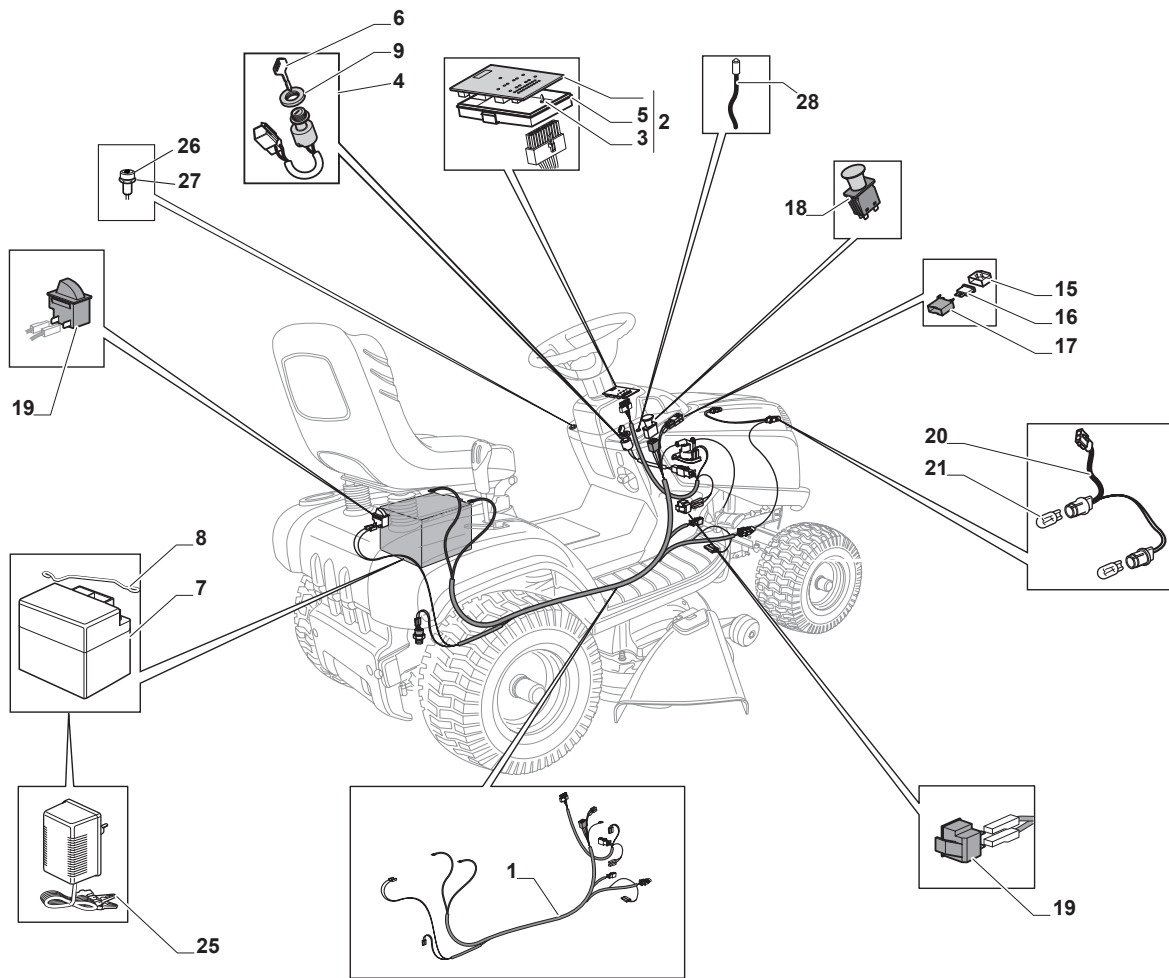

Fig.	Q.ty	Part No	Description	Notes
1	1	325600077/2	Exit Protection	
2	1	125510073/0	Fulcrum Pin	
3	1	125430242/1	Spring	
4	1	112141418/0	Cotter Pin	
11	1	325600078/0	Right Belt Protection Carter	
12	4	125943006/0	Screw	
13	1	325600079/0	Left Belt Protection	
15	1	325600084/0	Guard	only 98cm
16	1	325060154/0	Case	
17	1	325600082/0	Guard	
18	4	125943011/0	Screw	
19	1	325060155/0	Case	
20	1	325600083/0	Guard	
21	2	127943051/0	Screw	
22	2	112437506/0	Plate	

Fig.	Q.ty	Part No	Description	Notes
51	1	118736112/0	Solenoid	
6	1	118562996/0	Shut out valve	
1	1	125795001/1	Cap	
2	4	125943010/0	Screw	
3	1	325735126/0	Fuel Tank	
4	4	118375051/1	Fair Led	
5	1	325869057/0	Connecting Tube	
11	3	112735108/1	Screw	
12	1	1134-5827-01	Oil Drain Assy	
15	1	325108044/1	Conveyor	
21	2	112792611/0	Screw	
22	2	112540260/0	Grower	
23	1	382598047/0	Muffler Protection	
24	1	182750010/0	Muffler	
25	2	112360425/0	Nut	
26	2	112792611/0	Screw	
27	2	112540260/0	Grower	
28	1	118738224/0	Exhaust Conn. Tube	
29	2	112737450/0	Screw	
30	2	112540260/0	Grower	
31	1	112691115/0	Screw	
32	3	112154210/0	Nut	
35	1	325394531/0	Knob	
36	1	182000216/0	Accelerator	
37	1	112726389/0	Screw	
38	1	112290800/0	Nut	
39	2	112726389/0	Screw	
40	2	112540020/0	Washer	
41	2	112521310/0	Washer	
42	1	114363697/0	Label	
52	2	112360352/0	Nut	
53	1	125065002/0	Cable	
54	1	118564864/1	Protection	
55	1	112790781/0	Screw	
56	2	112154510/0	Nut	