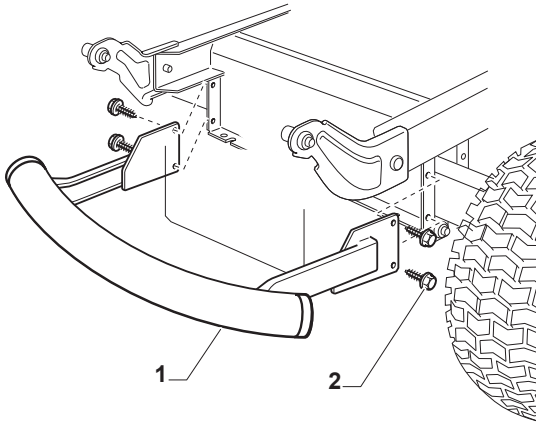

Fig.	Q.ty	Part No	Description	Notes
1	1	325600077/2	Exit Protection	
2	1	125510073/0	Fulcrum Pin	
3	1	125430242/1	Spring	
4	1	112141418/0	Cotter Pin	
11	1	325600078/0	Right Belt Protection Carter	
12	4	125943006/0	Screw	
13	1	325600079/0	Left Belt Protection	
15	1	325600084/0	Guard	only 98cm
16	1	325060154/0	Case	
17	1	325600082/0	Guard	
18	4	125943011/0	Screw	
19	1	325060155/0	Case	
20	1	325600083/0	Guard	
21	2	127943051/0	Screw	
22	2	112437506/0	Plate	

BT 98 SD B

Ride-on SD 98-108 cm Labels

Issue 7 - 2016

Fig.	Q.ty	Part No	Description	Notes
5	1	114366142/0	Label	
1	1	114362365/1	Label	
3	1	114363699/0	Label	
4	1	114361438/0	Label	
6	1	114363700/0	Label	
8	1	114356699/1	Label	