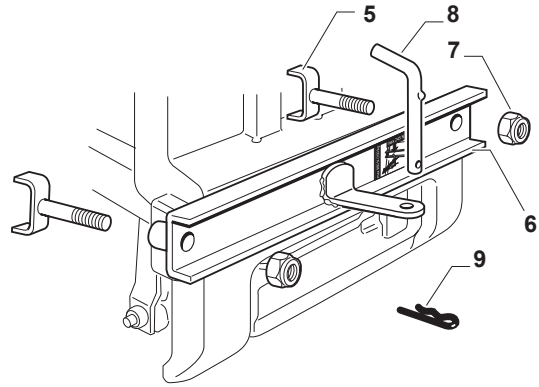

Fig.	Q.ty	Part No	Description	Notes
1	1	325600077/2	Exit Protection	
2	1	125510073/0	Fulcrum Pin	
3	1	125430242/1	Spring	
4	1	112141418/0	Cotter Pin	
11	1	325600078/0	Right Belt Protection Carter	
12	4	125943006/0	Screw	
13	1	325600079/0	Left Belt Protection	
15	1	325600084/0	Guard	only 98cm
16	1	325060154/0	Case	
17	1	325600082/0	Guard	
18	4	125943011/0	Screw	
19	1	325060155/0	Case	
20	1	325600083/0	Guard	
21	2	127943051/0	Screw	
22	2	112437506/0	Plate	

BT 98 SD B

Ride-on SD 98-108 cm Labels

Issue 7 - 2016

Fig.	Q.ty	Part No	Description	Notes
5	1	114366142/0	Label	
1	1	114362365/1	Label	
3	1	114363699/0	Label	
4	1	114361438/0	Label	
6	1	114363700/0	Label	
8	1	114356699/1	Label	