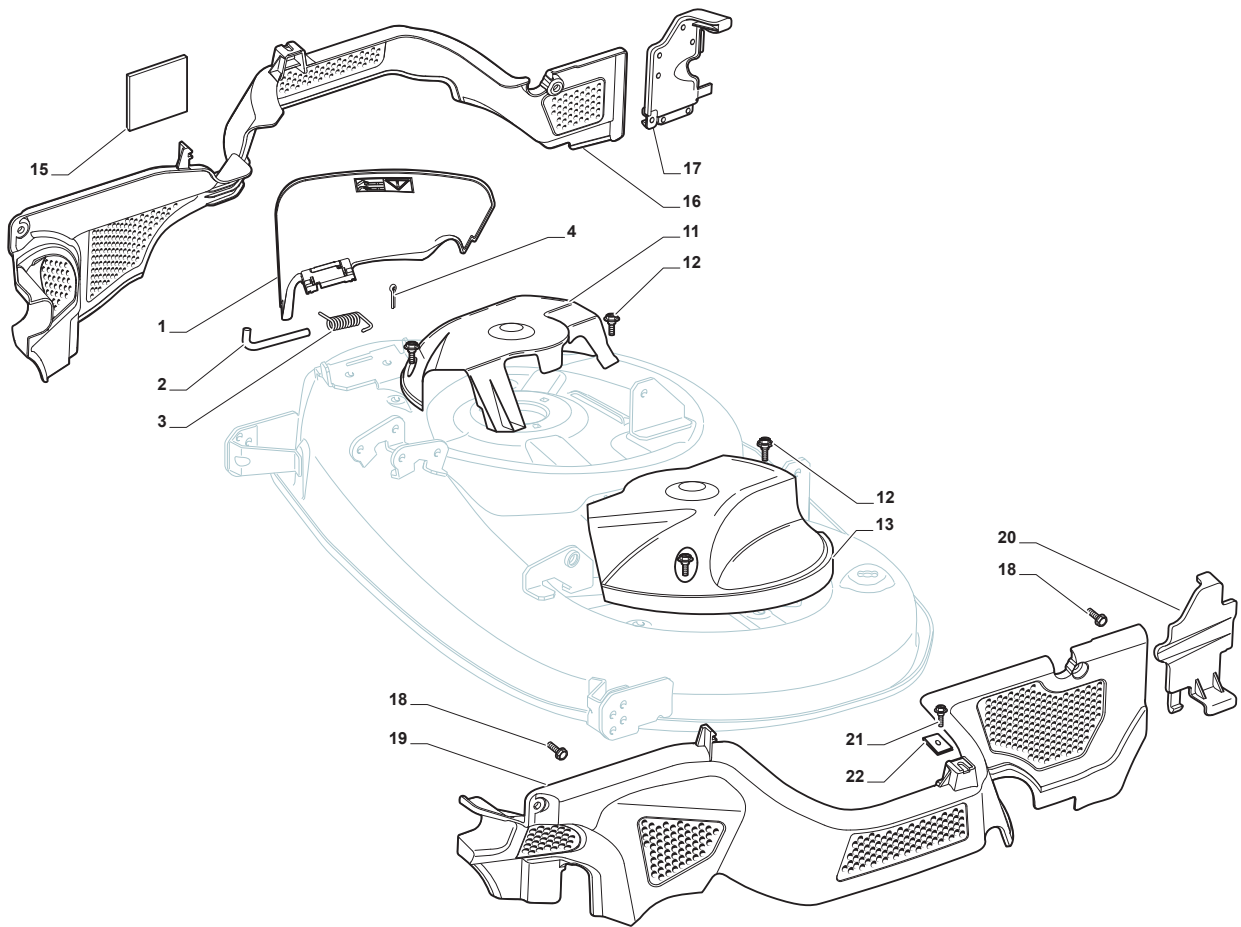

Fig.	Q.ty	Part No	Description	Notes
4	2	382207204/1	Flange Assy	
2	2	325033086/0	Water Hose Connection	
3	2	119035000/0	Or Ring	
5	2	125020804/0	Shaft	
6	4	119216040/0	Bearing	
7	2	325160501/0	Dust Cover Disc	
8	2	112609260/0	Seeger	
11	1	135061504/0	Belt	
12	2	125601571/0	Pulley	
13	2	112793102/0	Screw	
14	2	112540260/0	Grower	
15	2	125670007/0	Washer	
16	2	112139480/0	Feather	
17	6	112818690/0	Screw	
18	6	112154210/0	Nut	
21	1	112691400/0	Screw	
22	1	112524010/0	Washer	
23	1	112610800/0	Seeger	
24	1	119216041/0	Bearing	
25	1	125601586/0	Pulley	
26	1	125160052/0	Spacer	
27	1	325318232/0	Lever	
28	1	112293201/0	Nut	
29	1	112155020/0	Nut	
30	1	125670022/0	Washer	
31	1	125040635/0	Bushing	
32	1	382004618/0	Wire	
34	1	112523080/0	Washer	
35	1	112156602/0	Nut	
36	1	118399063/0	Electromagnetic Clutch	
37	1	112543000/0	Washer	
38	1	112737320/0	Screw	
39	1	125430277/0	Spring	
41	2	112692050/0	Screw	
42	2	112523060/0	Washer	
43	2	125510072/0	Pin	
44	2	182700001/0	Levelling Small Wheel	
45	2	112293201/0	Nut	
51	2	382000565/0	Equalizer Rod	
52	8	325670008/1	Washer	
53	4	112156602/0	Nut	
61	2	112735694/0	Screw	
62	2	112523080/0	Washer	
63	2	122160400/0	Elastic Disc	
64	2	182004346/0	Mulching Blade	
65	2	125463200/0	Blade Hub	
66	2	112139100/0	Key	
1	1	382564209/1	Cutting Plate Black	
33	1	125160086/0	Spacer	

Fig.	Q.ty	Part No	Description	Notes
1	1	325600077/2	Exit Protection	
2	1	125510073/0	Fulcrum Pin	
3	1	125430242/1	Spring	
4	1	112141418/0	Cotter Pin	
11	1	325600078/0	Right Belt Protection Carter	
12	4	125943006/0	Screw	
13	1	325600079/0	Left Belt Protection	
15	1	325600084/0	Guard	only 98cm
16	1	325060154/0	Case	
17	1	325600082/0	Guard	
18	4	125943011/0	Screw	
19	1	325060155/0	Case	
20	1	325600083/0	Guard	
21	2	127943051/0	Screw	
22	2	112437506/0	Plate	