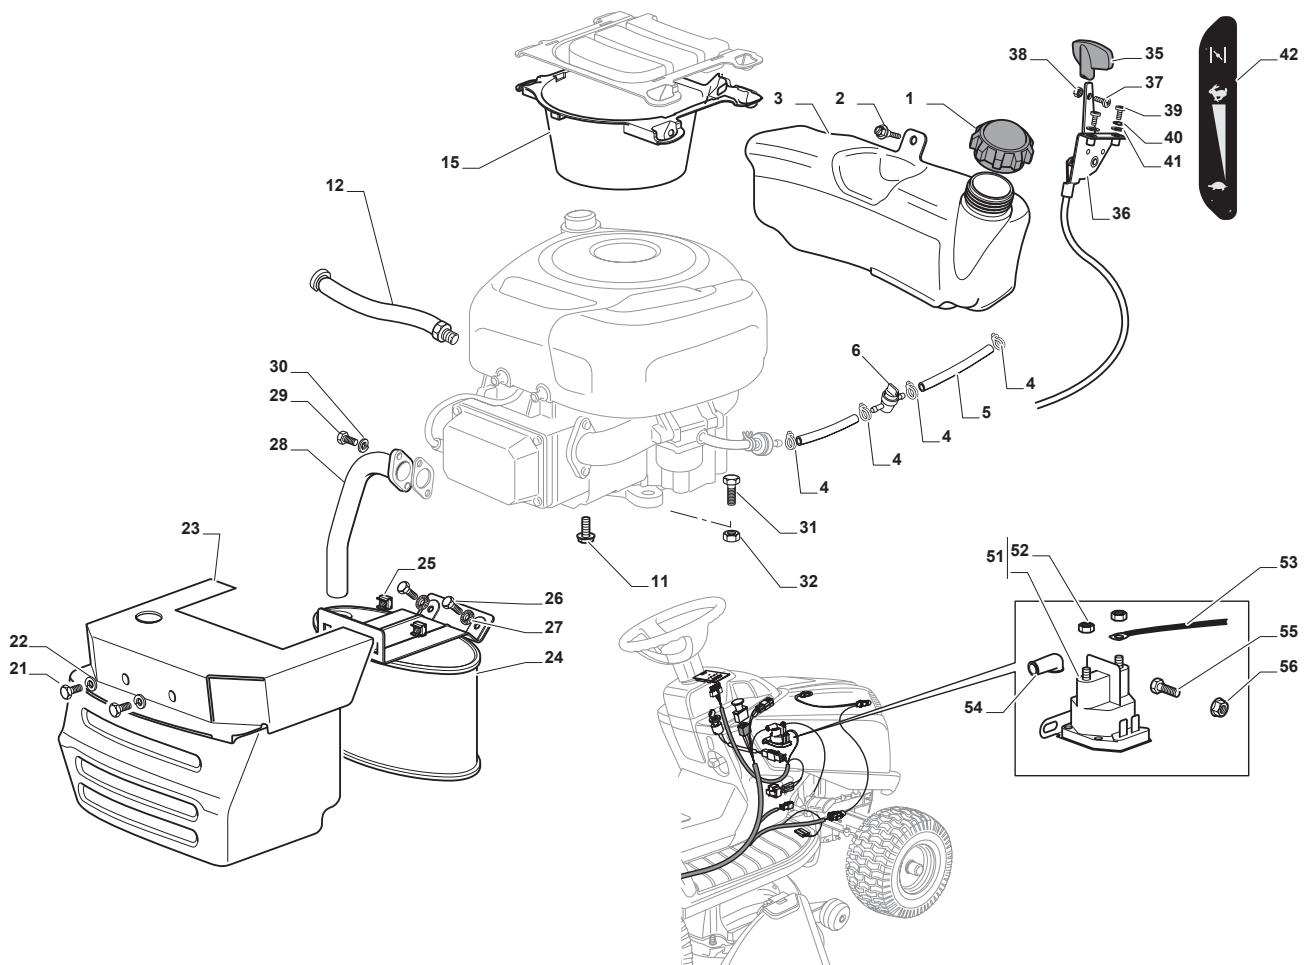

Fig.	Q.ty	Part No	Description	Notes
1	1	325600077/2	Exit Protection	
2	1	125510073/0	Fulcrum Pin	
3	1	125430242/1	Spring	
4	1	112141418/0	Cotter Pin	
11	1	325600078/0	Right Belt Protection Carter	
12	4	125943006/0	Screw	
13	1	325600079/0	Left Belt Protection	
15	1	325600084/0	Guard	only 98cm
16	1	325060154/0	Case	
17	1	325600082/0	Guard	
18	4	125943011/0	Screw	
19	1	325060155/0	Case	
20	1	325600083/0	Guard	
21	2	127943051/0	Screw	
22	2	112437506/0	Plate	