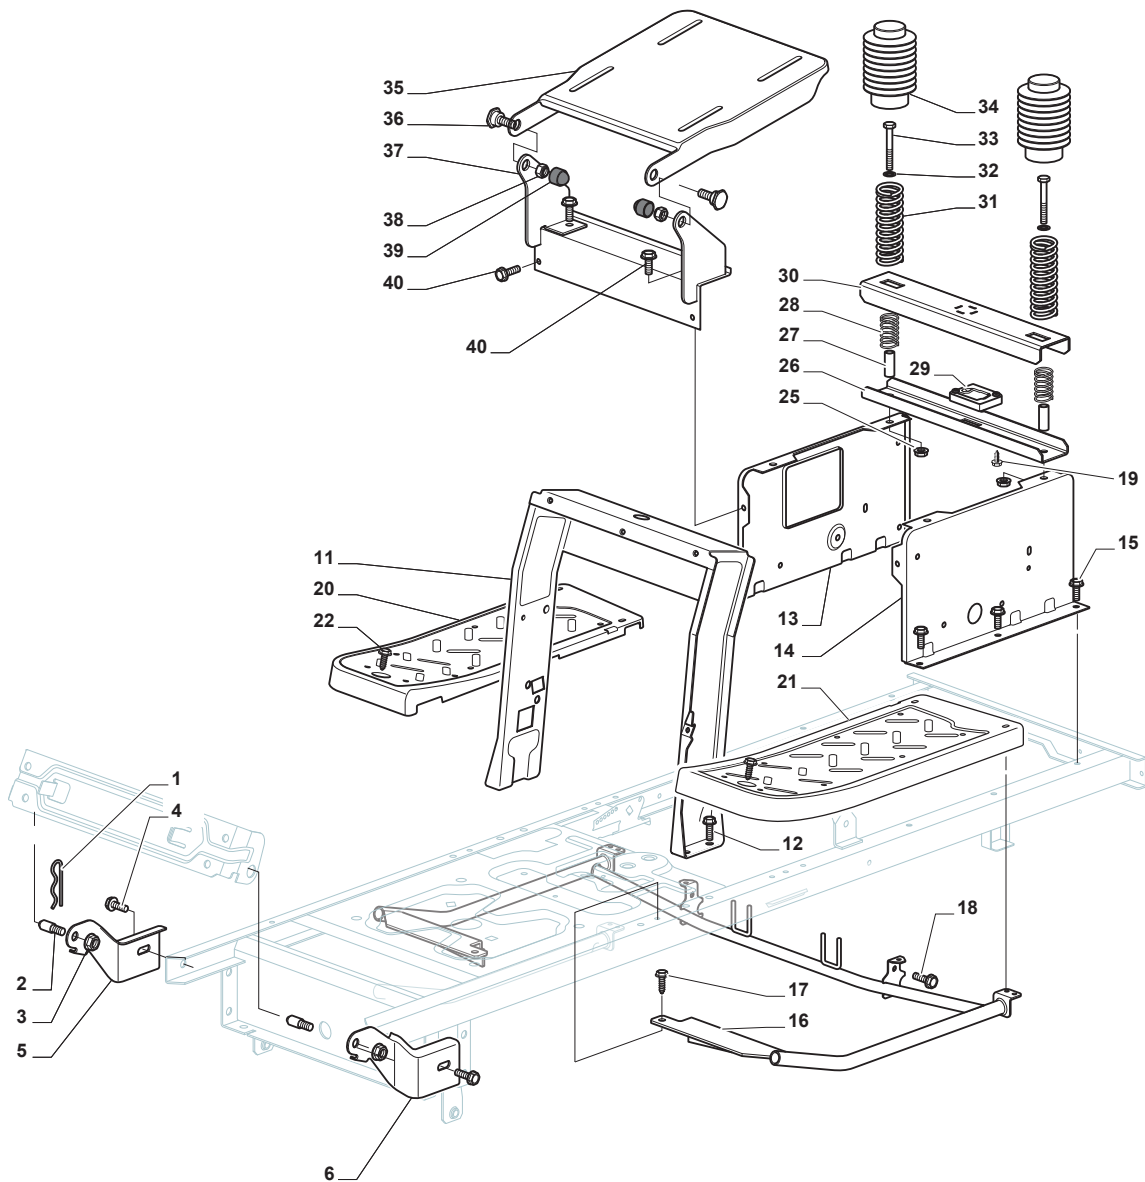

THIS INFORMATION IS NOT INTENDED FOR SALE OR RESALE, AND THIS NOTICE MUST REMAIN ON ALL COPIES.

Engineered to amaze you

Fig.	Q.ty	Part No	Description	Notes
1	1	124487998/0	Cotter Pin	
2	2	125510079/1	Pin	
3	2	112155000/0	Nut	
4	2	112735599/0	Screw	
5	1	325547225/0	Right Plate	
6	1	325547227/0	Left Plate	
11	1	382785169/1	Steering Column Support	
12	4	125943009/0	Screw	
13	1	325785331/1	Right Seat Support	
14	1	325785333/1	Left Seat Support	
15	6	125943009/0	Screw	
16	1	382785179/0	Footboard Support	
17	2	125943009/0	Screw	
18	2	125943009/0	Screw	
19	2	112728686/0	Screw	
20	1	325500041/1	Right Footboard	
21	1	325500043/1	Left Footboard	
22	2	112735599/0	Screw	
25	2	112293201/0	Nut	
26	1	325820109/0	Seat Support	
26	1	325820109/1	Seat Support	
27	2	125160048/0	Spacer	
28	2	125430263/0	Spring	
29	1	325785379/1	Support	
30	1	325820111/1	Switch Comand Cross	
31	2	125430264/0	Spring	
32	2	112521350/0	Washer	
33	2	112691400/0	Screw	
34	2	325122002/0	Hood	
35	1	382547061/0	Plate	
36	2	122524970/3	Pin	
37	1	382820151/0	Seat Support	
38	2	112155010/0	Nut	
39	2	118203854/0	Cap	
40	4	125943009/0	Screw	