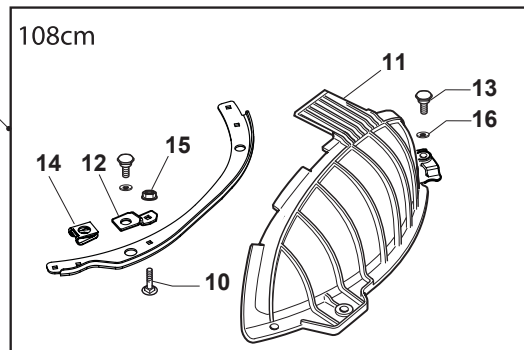

Fig.	Q.ty	Part No	Description	Notes
1	1	325600077/2	Exit Protection	
2	1	125510073/0	Fulcrum Pin	
3	1	125430242/1	Spring	
4	1	112141418/0	Cotter Pin	
11	1	325600078/0	Right Belt Protection Carter	
12	4	125943006/0	Screw	
13	1	325600079/0	Left Belt Protection	
15	1	325600084/0	Guard	only 98cm
16	1	325060154/0	Case	
17	1	325600082/0	Guard	
18	4	125943011/0	Screw	
19	1	325060155/0	Case	
20	1	325600083/0	Guard	
21	2	127943051/0	Screw	
22	2	112437506/0	Plate	

BT 98 SD B

Ride-on SD 98-108 cm Labels

Issue 7 - 2016

Fig.	Q.ty	Part No	Description	Notes
5	1	114366142/0	Label	
1	1	114362365/1	Label	
3	1	114363699/0	Label	
4	1	114361438/0	Label	
6	1	114363700/0	Label	
8	1	114356699/1	Label	

BT 98 SD B

Ride-on SD 98-108 cm Seat & Steering Wheel

Issue 7 - 2016

Fig.	Q.ty	Part No	Description	Notes
1	1	325580503/0	Steering Plate Cover	
2	1	325961219/0	Steering Wheel	
5	1	125722472/0	Seat	
6	4	112792611/0	Screw	
7	4	112540260/0	Grower	
8	4	112523060/0	Washer	