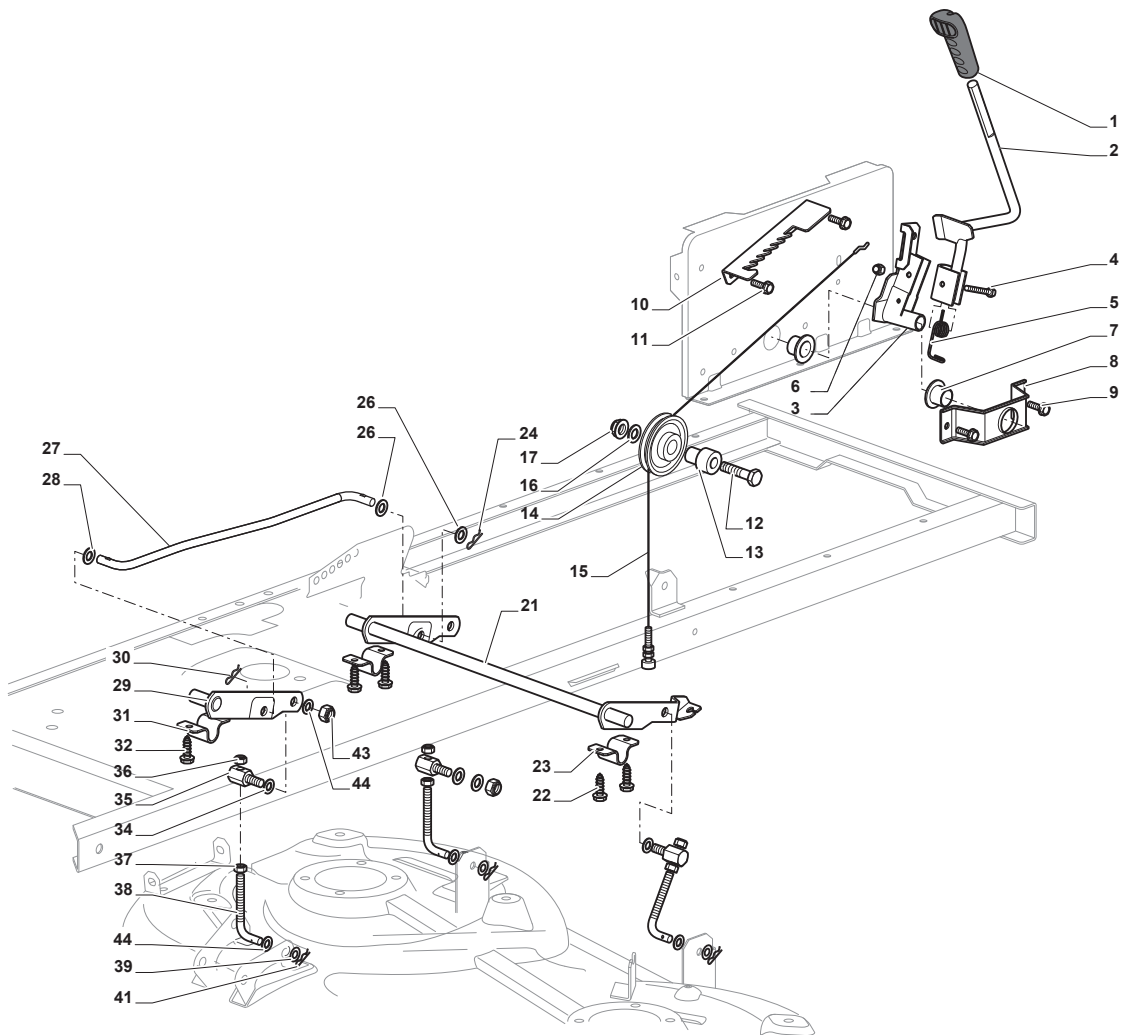

Fig.	Q.ty	Part No	Description	Notes
1	1	325394532/0	Knob	
2	1	382318233/0	Lever	
3	1	382774259/1	Clamp	
4	1	112692050/0	Screw	
5	1	125430226/0	Spring	
6	1	112155000/0	Nut	
7	1	125510035/0	Pin	
8	1	322672151/0	Antifriction Washer	
9	1	112293201/0	Nut	
10	1	112523060/0	Washer	
11	1	112155010/0	Nut	
12	1	382000567/0	Rod	
13	1	112154210/0	Nut	
14	1	112521340/0	Washer	
15	1	325318235/0	Lever	
16	1	112141418/0	Cotter Pin	
17	1	112735520/0	Screw	
18	1	112540040/0	Washer	
19	1	322680009/0	Washer	
21	4	112691600/0	Screw	
22	4	112521350/0	Washer	
23	1	118400910/3	Transmission	
24	4	112155000/0	Nut	
25	1	182601509/0	Pulley	
26	1	112139430/0	Key	
27	1	112608950/0	Seeger	
28	1	125270329/0	Belt Guide	
29	2	112735599/0	Screw	
30	1	125270330/0	Belt Guide	
31	4	125943009/0	Screw	
32	2	325785315/0	Support	
33	1	114363451/0	Label	
34	1	119410608/1	Neutral Switch (Mech.)	
35	1	325785483/0	Support	
36	2	112815200/0	Screw	
37	2	112154510/0	Nut	
38	1	119410614/0	Microswitch	
39	2	112792611/0	Screw	
40	2	112155000/0	Nut	
41	2	125670005/2	Washer	
43	6	125670005/1	Washer	
44	2	112001010/0	Benzing Ring	
45	2	322110233/0	Hub Cover	
46	2	382000597/0	Rimm	
47	2	125950000/0	Valve	
48	2	125590015/0	Tyre	
49	2	112540221/0	Washer	
50	2	133800001/0	Faston Terminal	No more supplied with the transmission