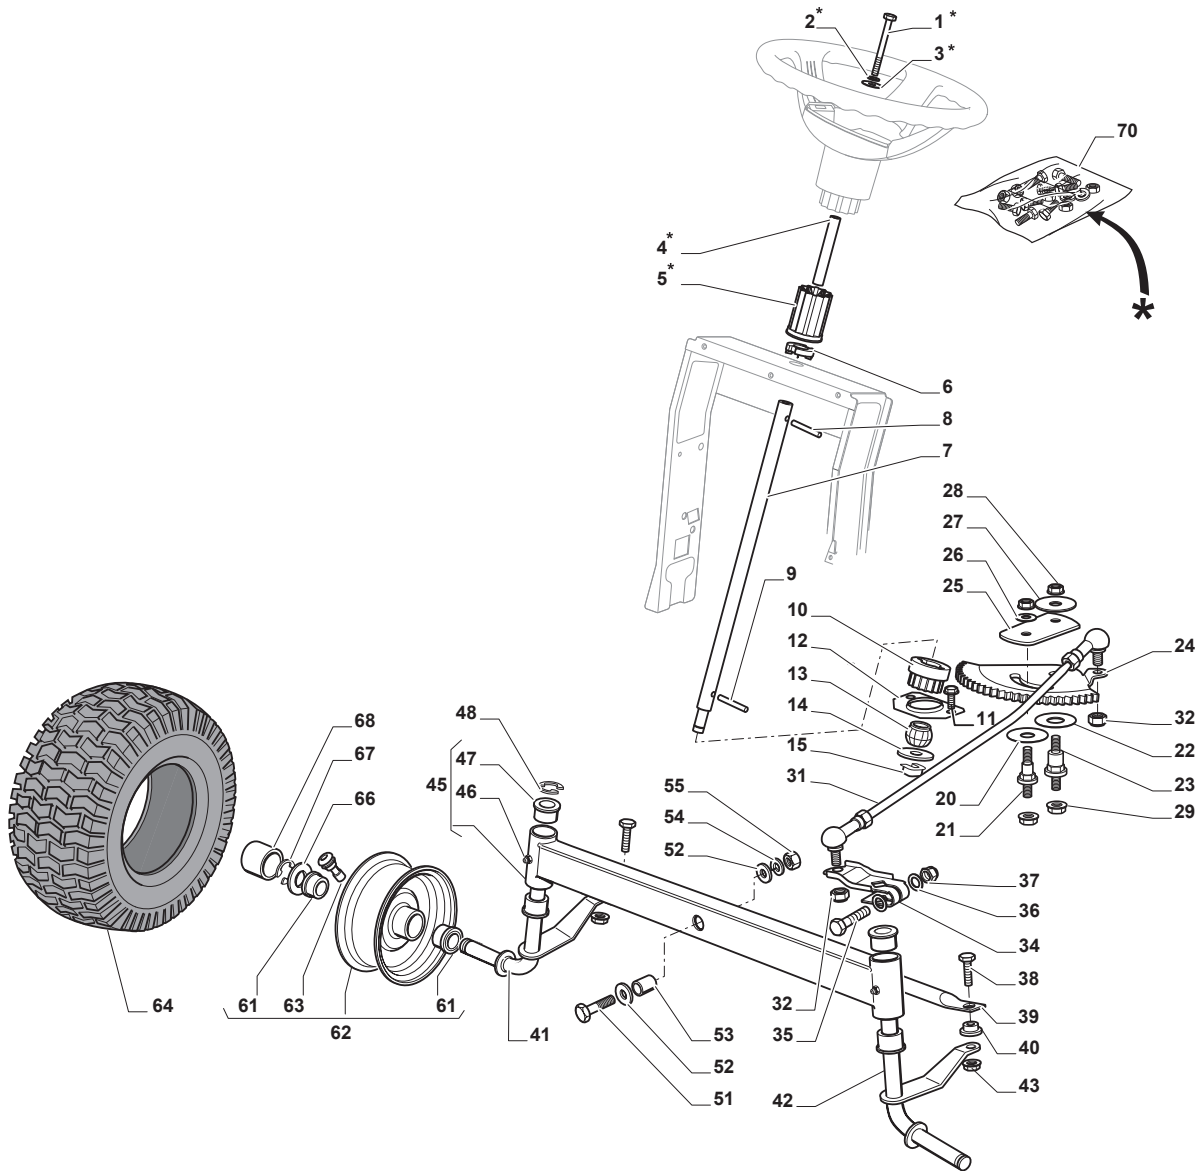

Fig.	Q.ty	Part No	Description	Notes
17	1	325120259/1	Dashboard	
1	1	325076899/1	Engine Hood Black	
2	1	325410887/0	Right Grill	
3	1	325410888/0	Left Grill	
4	1	325785317/0	Engine Hood Support	
5	4	112735403/0	Screw	
6	1	325263302/1	Air Intake Grill	
7	4	112728692/0	Screw	
9	1	114363452/0	Label	
9	2	114363452/0	Label	
11	1	325785298/0	Dashboard Support	
12	4	125943010/0	Screw	
13	2	325270325/0	Guide	
14	2	112735599/0	Screw	
15	3	112735406/0	Screw	
16	3	112523040/0	Washer	
18	2	125943010/0	Screw	
19	2	325260003/0	Grommet	
21	1	325120203/0	Cover	
25	1	325110397/1	Cover, Black	
26	1	125943010/0	Screw	
33	4	112735406/0	Screw	
34	1	325110400/0	Black Wheels Cover	
35	1	112437506/0	Plate	
36	2	125943010/0	Screw	
37	2	112735406/0	Screw	
38	2	112523040/0	Washer	
39	1	325547208/2	Plate	
40	2	125943010/0	Screw	
42	1	325110384/0	Right Footboard Cover	
43	1	325110385/0	Left Footboard Cover	
55	1	325207191/0	Plate	