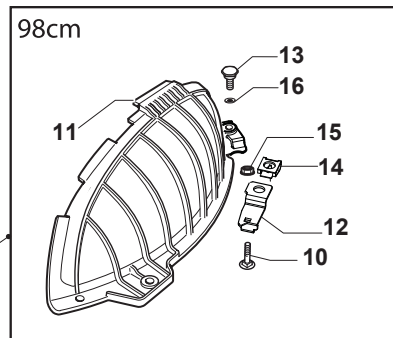

Fig.	Q.ty	Part No	Description	Notes
1	1	325600077/2	Exit Protection	
2	1	125510073/0	Fulcrum Pin	
3	1	125430242/1	Spring	
4	1	112141418/0	Cotter Pin	
11	1	325600078/0	Right Belt Protection Carter	
12	4	125943006/0	Screw	
13	1	325600079/0	Left Belt Protection	
15	1	325600084/0	Guard	only 98cm
16	1	325060154/0	Case	
17	1	325600082/0	Guard	
18	4	125943011/0	Screw	
19	1	325060155/0	Case	
20	1	325600083/0	Guard	
21	2	127943051/0	Screw	
22	2	112437506/0	Plate	

BT 98 SD B

Ride-on SD 98-108 cm Labels

Issue 7 - 2016

Fig.	Q.ty	Part No	Description	Notes
5	1	114366142/0	Label	
1	1	114362365/1	Label	
3	1	114363699/0	Label	
4	1	114361438/0	Label	
6	1	114363700/0	Label	
8	1	114356699/1	Label	

BT 98 SD B

Ride-on SD 98-108 cm Seat & Steering Wheel

Issue 7 - 2016

Fig.	Q.ty	Part No	Description	Notes
1	1	325580503/0	Steering Plate Cover	
2	1	325961219/0	Steering Wheel	
5	1	125722472/0	Seat	
6	4	112792611/0	Screw	
7	4	112540260/0	Grower	
8	4	112523060/0	Washer	