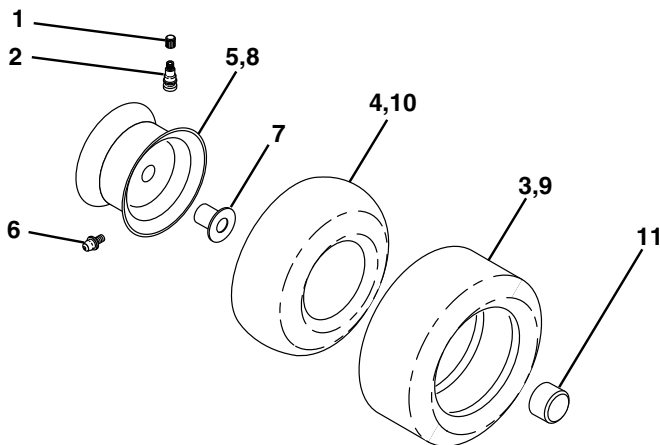

NOTE: All component dimensions given in U.S. inches.
1 inch = 25.4 mm.

REPAIR PARTS

TRACTOR -- MODEL NUMBER BL16542RB (BL16542RBA) PRODUCT NO. 954 56 68-81
SEAT

KEY NO.	PART NO.	DESCRIPTION
1	127428	Seat
2	140551	Bracket Pnt Pivot Seat (blk)
5	145006	Clip Push In Hinged
7	124181X	Spring Seat Cprsn 2 250 Blk Zi
8	17000616	Screw 3/8-16 x 1.5
9	19131614	Washer 13/32 X 1 X 14 Ga
10	174894	Pan Pnt Seat (blk)
11	166369	Knob Seat Adj Wingnut
12	121246X	Bracket Pnt Mounting Switch
13	121248X	Bushing Snap Blk Nyl 50 Id

NOTE: All component dimensions given in U.S. inches.
1 inch = 25.4 mm

REPAIR PARTS

TRACTOR--MODEL NUMBER BL16542RB (BL16542RBA) PRODUCT NO. 954 56 68-81
DECAL

KEY NO.	PART NO.	DESCRIPTION
1	145498	Decal Read Owner's Manual Sym
2	64-1733-29	Decal Hp Engine
3	175778	Decal Hood Rh
4	175779	Decal Hood Lh
6	134999	Decal Deck Enviro
7	126187X	Decal Certification
8	145437	Decal Europe Stand Ce
9	166708	Decal Fender Logo
10	145005	Decal Bat Dan/Poi P/L Sym Wpn
11	145494	Decal Mower Cut Finger Symbol
12	159737	Decal Brake/Clutch Symbol Lt

WHEELS & TIRES

KEY NO.	PART NO.	DESCRIPTION
1	59192	Cap Value Tire
2	65139	Stem Value
3	106222X	Tire F Ts 15 X 6 0 - 6 Service
4	59904	Tube Inner Front #35060
5	106732X421	Rim Asm 6"front Yellow Service
6	278H	Fitting Grease
7	9040H	Bearing Flange
8	106108X421	Rim Asm 8"rear Yellow Service
9	138468	Tire R Ts 20 x 8-8 Service
10	7152J	Tube Rear 9 5 X 8 Service
11	104757X428	Cap Axle Blk 1 50 X 1 00
--	144334	Sealant, Tire (10 oz. tube)