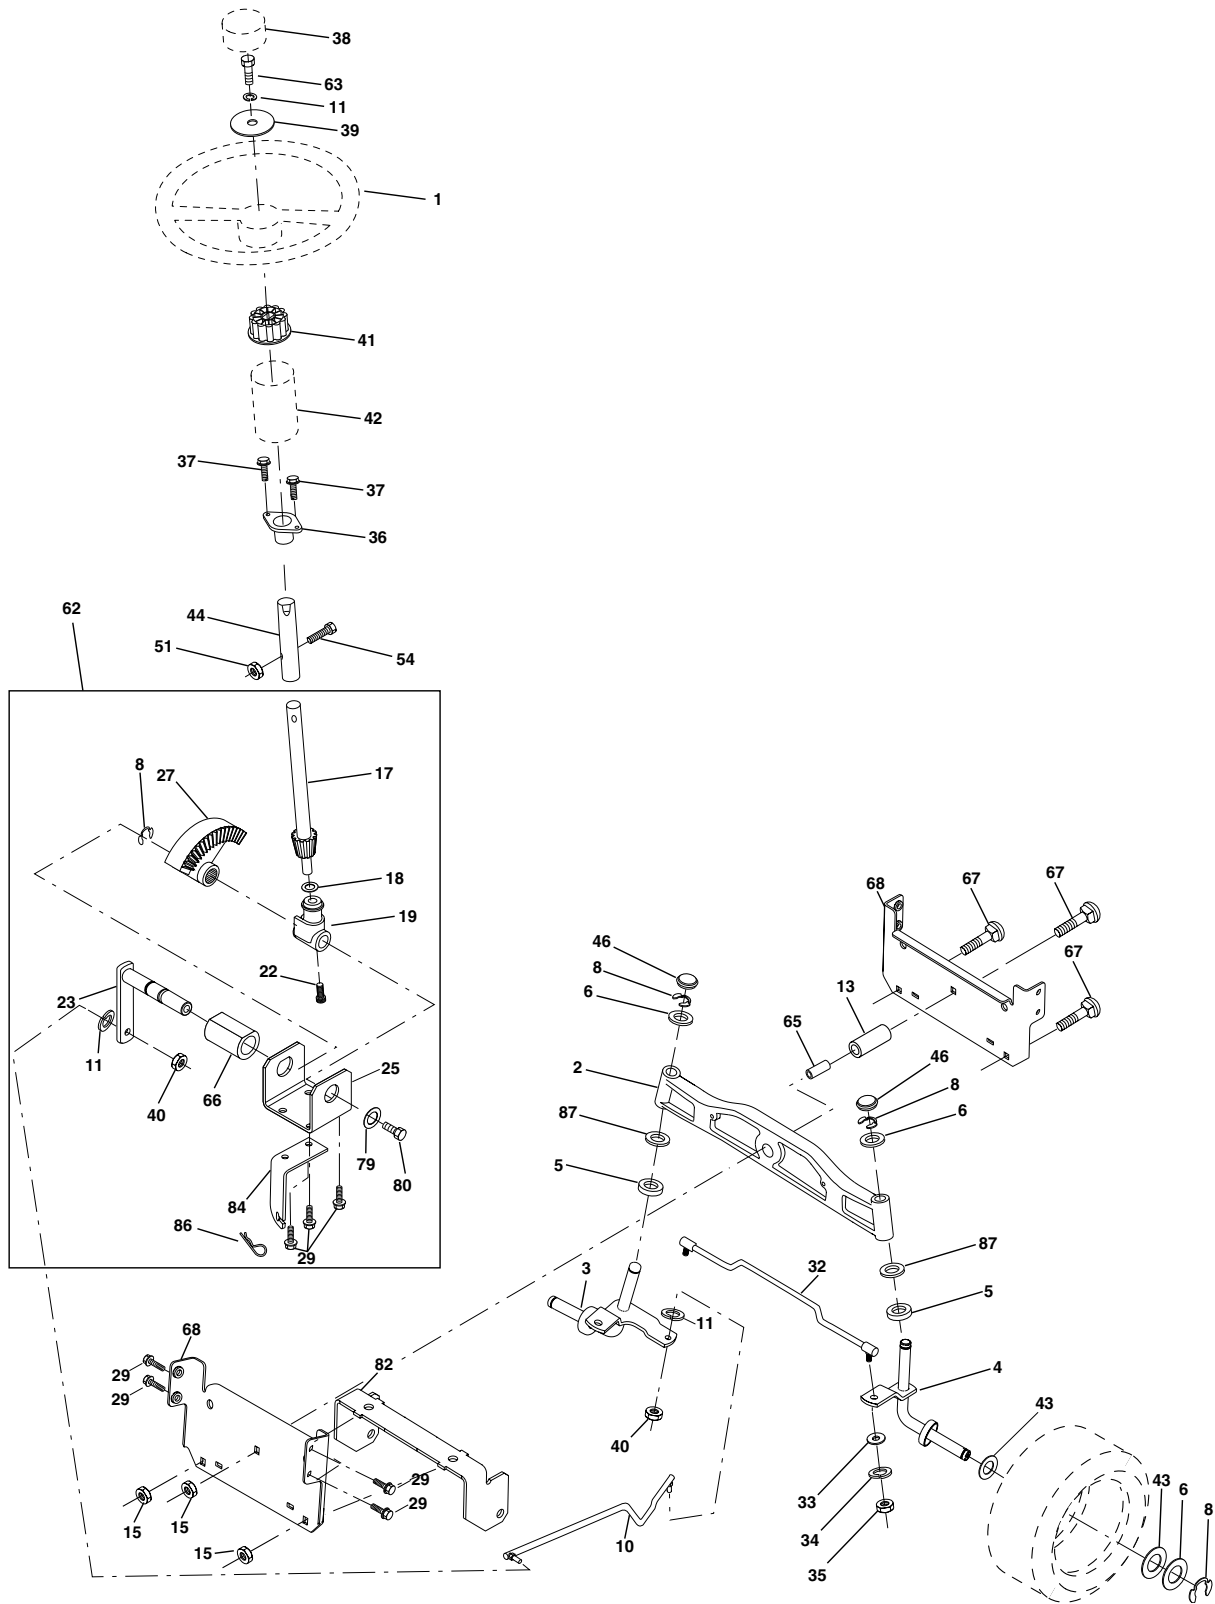

NOTE: All component dimensions given in U.S. inches
1 inch = 25.4 mm

REPAIR PARTS

TRACTOR--MODEL NUMBER BL16542RB (BL16542RBA) PRODUCT NO. 954 56 68-81
STEERING

REPAIR PARTS

TRACTOR--MODEL NUMBER BL16542RB (BL16542RBA) PRODUCT NO. 954 56 68-81
STEERING