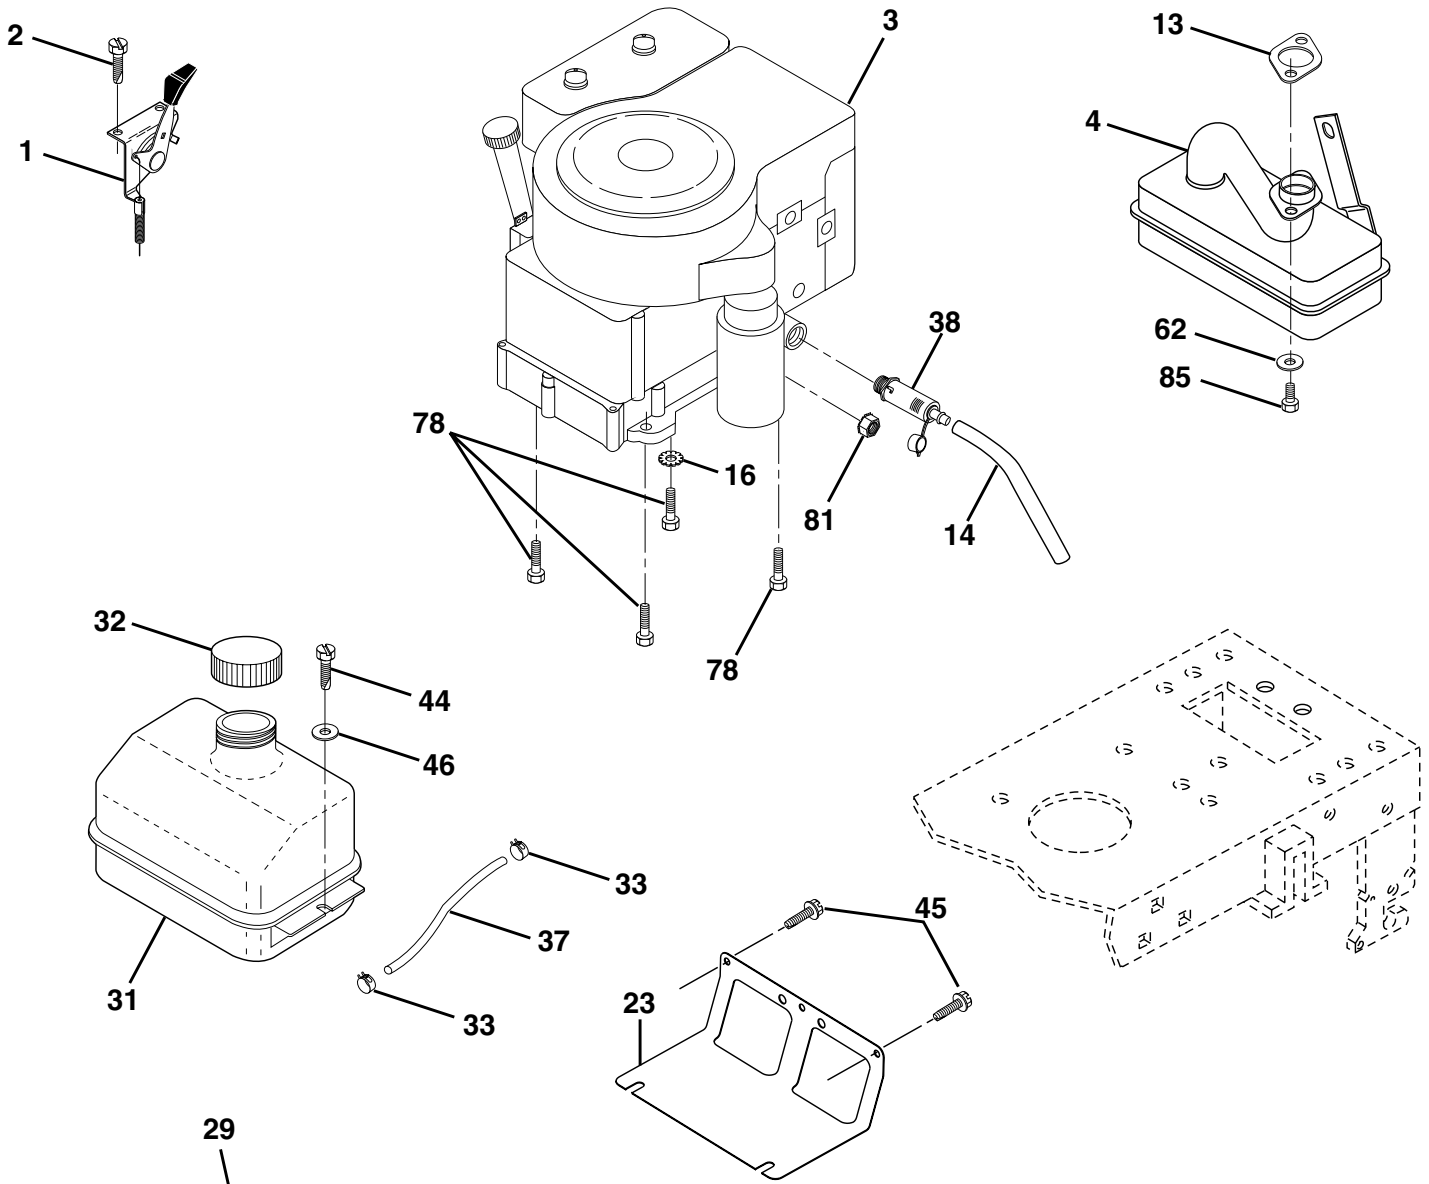

NOTE: All component dimensions given in U.S. inches.
1 inch = 25.4 mm

REPAIR PARTS

TRACTOR--MODEL NUMBER BL16542RB (BL16542RBA) PRODUCT NO. 954 56 68-81
DECAL

KEY NO.	PART NO.	DESCRIPTION
1	145498	Decal Read Owner's Manual Sym
2	64-1733-29	Decal Hp Engine
3	175778	Decal Hood Rh
4	175779	Decal Hood Lh
6	134999	Decal Deck Enviro
7	126187X	Decal Certification
8	145437	Decal Europe Stand Ce
9	166708	Decal Fender Logo
10	145005	Decal Bat Dan/Poi P/L Sym Wpn
11	145494	Decal Mower Cut Finger Symbol
12	159737	Decal Brake/Clutch Symbol Lt

WHEELS & TIRES

KEY NO.	PART NO.	DESCRIPTION
1	59192	Cap Value Tire
2	65139	Stem Value
3	106222X	Tire F Ts 15 X 6 0 - 6 Service
4	59904	Tube Inner Front #35060
5	106732X421	Rim Asm 6"front Yellow Service
6	278H	Fitting Grease
7	9040H	Bearing Flange
8	106108X421	Rim Asm 8"rear Yellow Service
9	138468	Tire R Ts 20 x 8-8 Service
10	7152J	Tube Rear 9 5 X 8 Service
11	104757X428	Cap Axle Blk 1 50 X 1 00
--	144334	Sealant, Tire (10 oz. tube)

NOTE: All component dimensions given in U.S. inches
1 inch = 25.4 mm

REPAIR PARTS

TRACTOR -- MODEL NUMBER BL16542RB (BL16542RBA) PRODUCT NO. 954 56 68-81
ENGINE

OPTIONAL EQUIPMENT
Spark Arrester

REPAIR PARTS