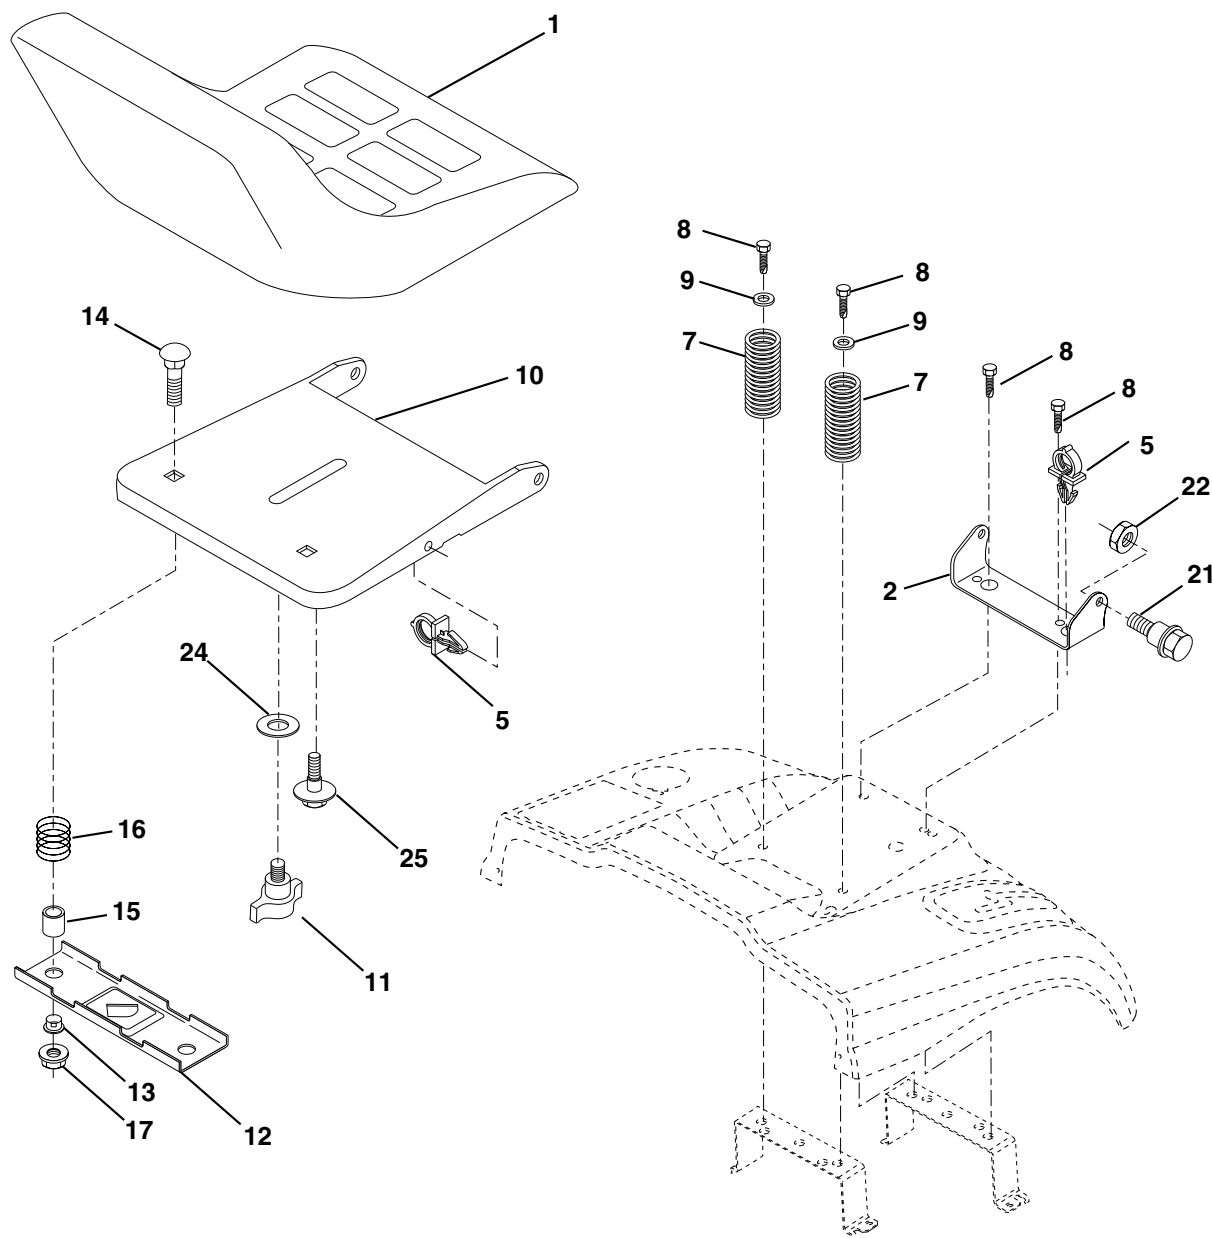

NOTE: All component dimensions given in U.S. inches
1 inch = 25.4 mm

REPAIR PARTS

TRACTOR--MODEL NUMBER BL16542RB (BL16542RBA) PRODUCT NO. 954 56 68-81
STEERING

REPAIR PARTS

TRACTOR--MODEL NUMBER BL16542RB (BL16542RBA) PRODUCT NO. 954 56 68-81
STEERING

NOTE: All component dimensions given in U.S. inches.
1 inch = 25.4 mm.

REPAIR PARTS

TRACTOR -- MODEL NUMBER BL16542RB (BL16542RBA) PRODUCT NO. 954 56 68-81
SEAT

KEY NO.	PART NO.	DESCRIPTION
1	127428	Seat
2	140551	Bracket Pnt Pivot Seat (blk)
5	145006	Clip Push In Hinged
7	124181X	Spring Seat Cprsn 2 250 Blk Zi
8	17000616	Screw 3/8-16 x 1.5
9	19131614	Washer 13/32 X 1 X 14 Ga
10	174894	Pan Pnt Seat (blk)
11	166369	Knob Seat Adj Wingnut
12	121246X	Bracket Pnt Mounting Switch
13	121248X	Bushing Snap Blk Nyl 50 Id