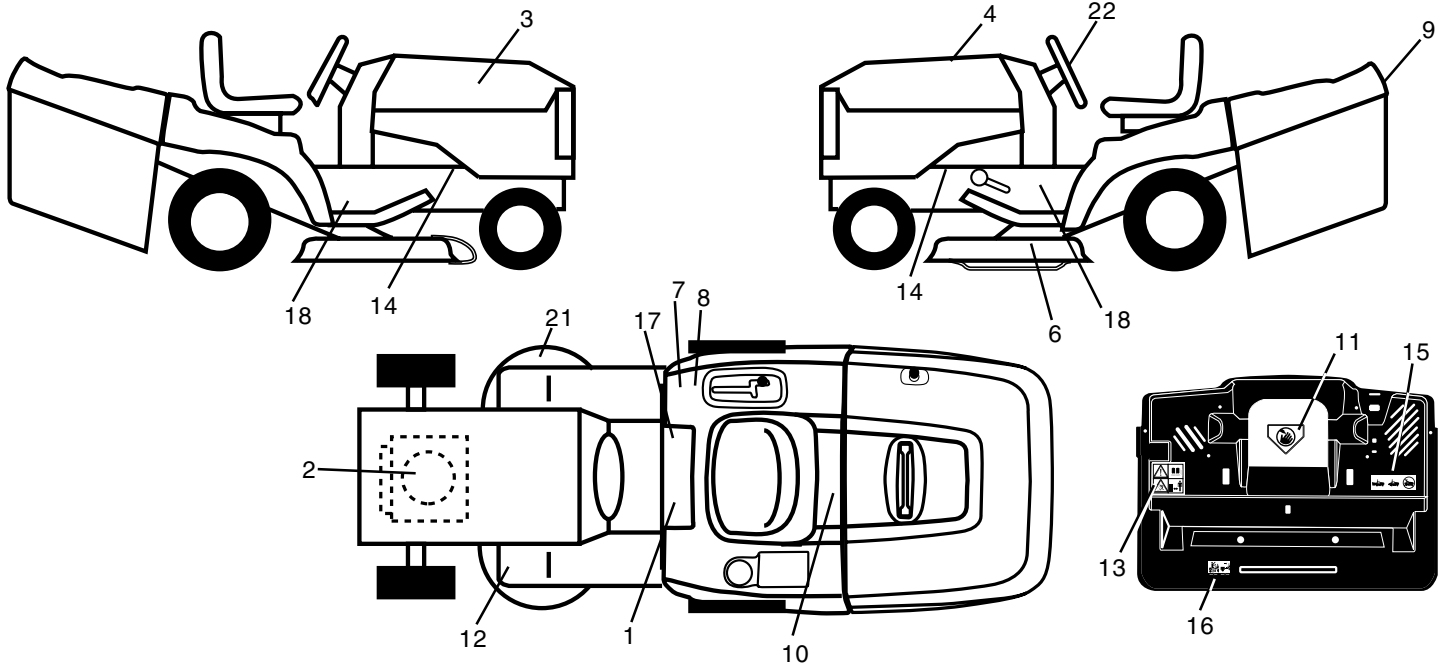

NOTE: All component dimensions given in U.S. inches.
1 inch = 25.4 mm.

REPAIR PARTS

TRACTOR -- MODEL NUMBER BL16542RB (BL16542RBA) PRODUCT NO. 954 56 68-81
SEAT

KEY NO.	PART NO.	DESCRIPTION
1	127428	Seat
2	140551	Bracket Pnt Pivot Seat (blk)
5	145006	Clip Push In Hinged
7	124181X	Spring Seat Cprsn 2 250 Blk Zi
8	17000616	Screw 3/8-16 x 1.5
9	19131614	Washer 13/32 X 1 X 14 Ga
10	174894	Pan Pnt Seat (blk)
11	166369	Knob Seat Adj Wingnut
12	121246X	Bracket Pnt Mounting Switch
13	121248X	Bushing Snap Blk Nyl 50 Id

NOTE: All component dimensions given in U.S. inches.
1 inch = 25.4 mm

REPAIR PARTS

TRACTOR--MODEL NUMBER BL16542RB (BL16542RBA) PRODUCT NO. 954 56 68-81
DECAL

KEY NO.	PART NO.	DESCRIPTION
1	145498	Decal Read Owner's Manual Sym
2	64-1733-29	Decal Hp Engine
3	175778	Decal Hood Rh
4	175779	Decal Hood Lh
6	134999	Decal Deck Enviro
7	126187X	Decal Certification
8	145437	Decal Europe Stand Ce
9	166708	Decal Fender Logo
10	145005	Decal Bat Dan/Poi P/L Sym Wpn
11	145494	Decal Mower Cut Finger Symbol
12	159737	Decal Brake/Clutch Symbol Lt