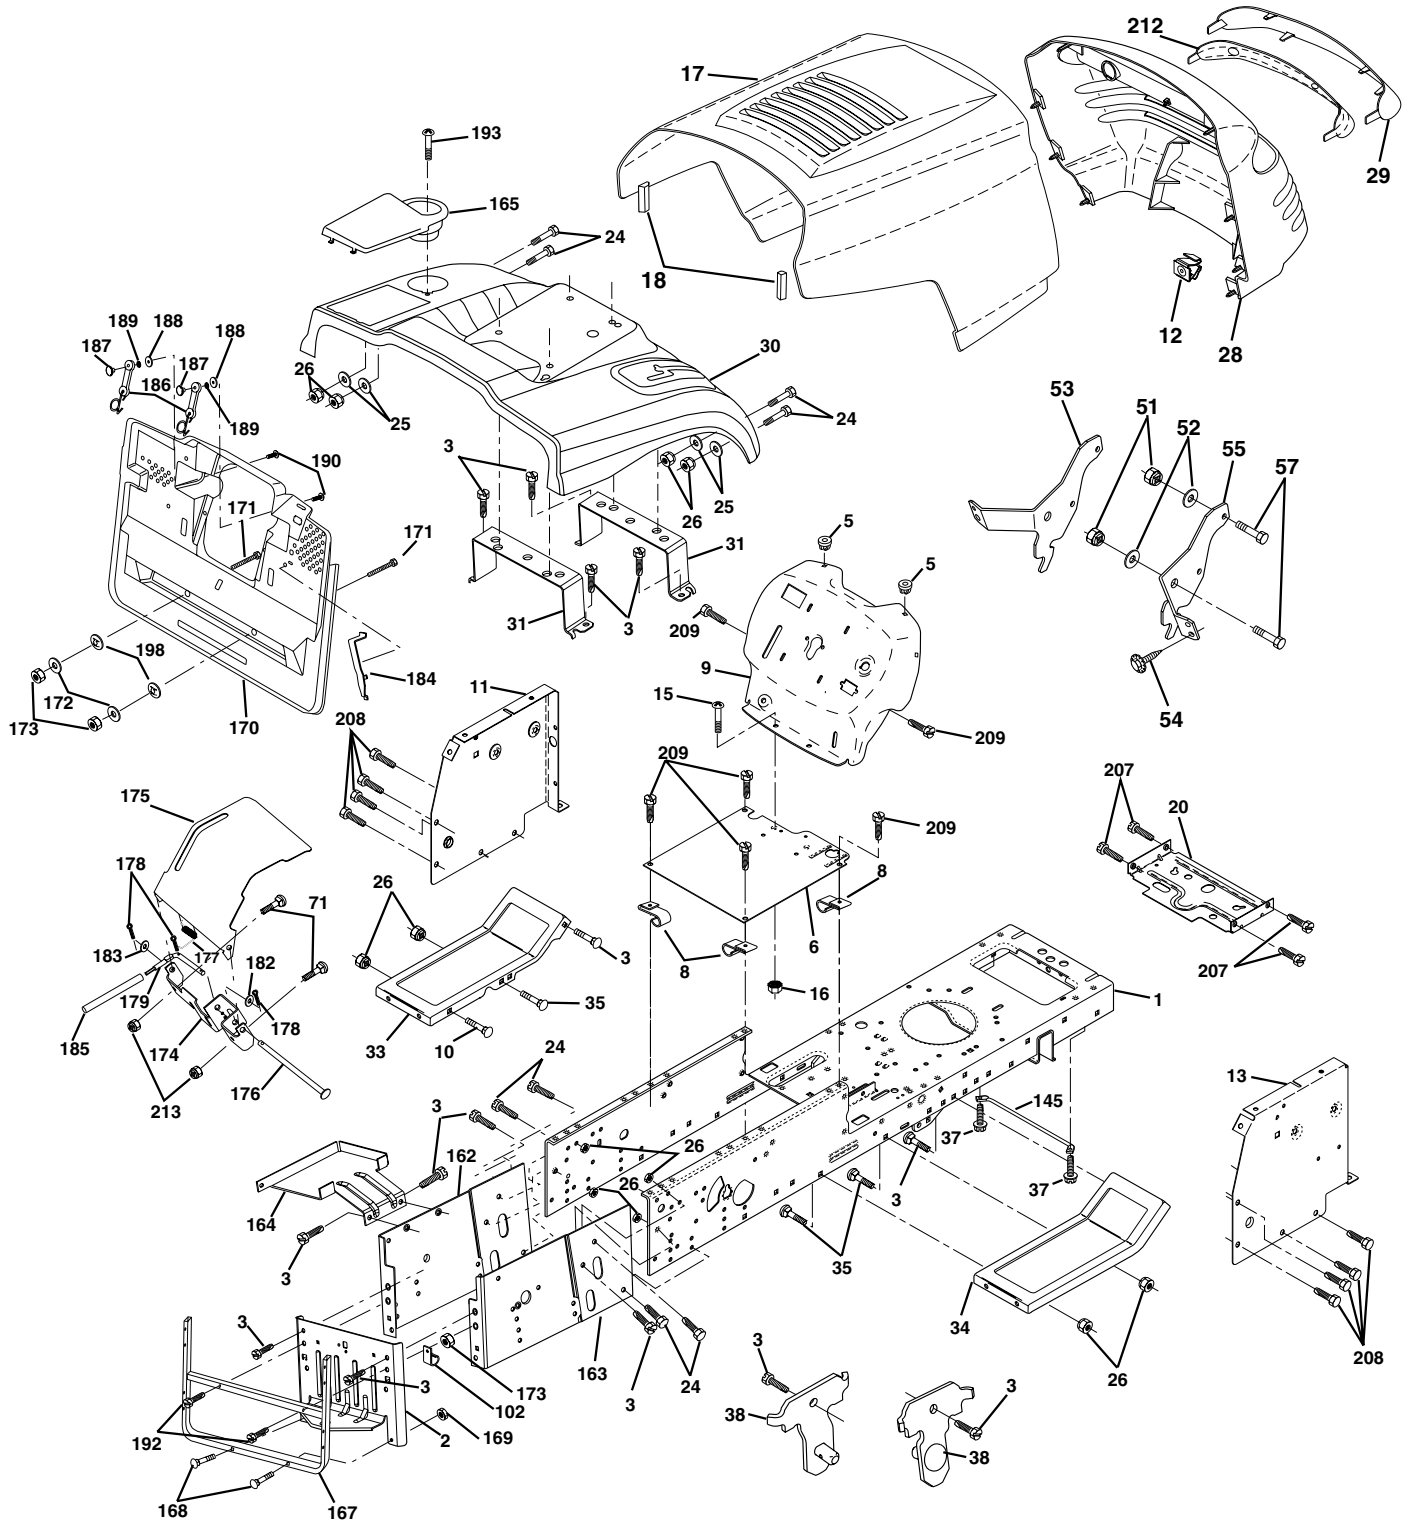

REPAIR PARTS

TRACTOR--MODEL NUMBER BL16542RB (BL16542RBA) PRODUCT NO. 954 56 68-81
CHASSIS AND ENCLOSURES

REPAIR PARTS

TRACTOR--MODEL NUMBER BL16542RB (BL16542RBA) PRODUCT NO. 954 56 68-81 CHASSIS AND ENCLOSURES

KEY NO.	PART NO.	DESCRIPTION	KEY NO.	PART NO.	DESCRIPTION
1	169831	Chassis Assembly	162	170256	Bracket Exten Chassis Lh CRD
2	165606	Drawbar	163	165673	Bracket Exten Chassis Rh CRD
3	17060612	Screw, 3/8-16 x 3/4	164	165605	Support Battery CRD
5	155272	Bumper Hood/Dash	165	165742X428	Cover Battery CRD Lt
6	155923	Saddle	167	165779	Support Asm. Backplate WLDMMNT
8	126471X	Clip Insulator 13/32 Mtg. Hole	168	72050412	Bolt, RDHD SHT NK 1/4-20 x 1-1/2
9	168347X011	Dash	169	123976X	Nut, Lock 1/4 LGE FLG Gr. 5 Zinc
10	72140608	Bolt, Carriage 3/8-16 x 3/4	170	175264	Cover, Backplate Plastic Black
11	155927	Panel, Dash, L.H.	171	74520640	Bolt Hex 3/8-16 x 2-1/2 Gr. 5 ZNY
12	145660	Clip, Tinnerman Grille P/L	172	19132016	Washer 13/32 x 1-1/4 x 16 Ga.
13	172107X010	Panel, Asm. Dash R.H.	173	73510600	Nut, Keps Hex 3/8-16 UNC
15	74180512	Screw, Machine, Truss Head 5/16-18 UNC x 3/4	174	165939	Bracket Switch FBI CRD
16	73510500	Nut	175	166212	Guard Door Rear CRD
17	159639X421	Hood Assembly	176	128600	Pin Hinge Pivot
18	126938X	Bumper Hood	177	132796	Spring Bagger Top LH Black
20	156437	Plate Mtg. Battery/Fuel Tank	178	76020312	Pin Cotter 3/32 x 3/4 Cad Zinc
24	74780616	Bolt	179	165942	Rod Pivot FBI CRD
25	19131312	Washer 13/32 x 13/16 x 12 Gauge	180	74760516	Bolt Hex HD 5/16-18 UNC x 1
26	73800600	Nut	181	73680500	Nut Crownlock 5/16-18
28	157428	Grille PL	182	138200	Washer .385 x .625 x 11 Ga.
29	146654X599	Lens, Grille	183	19131316	Washer 13/32 x 13/16 x 16 Ga.
30	165714X421	Fender	184	174662	Bracket Actuator Bagger CRD
31	165156	Bracket, Fender Support	185	165940	Tube Lever Switch FBI CRD
33	145244X418	Footrest, L.H.	186	160793	Latch Asm Mulch/Bagger
34	145243X418	Footrest, R.H.	187	2029J	Nut Weld .327/.304 #10-24
35	72110606	Bolt	188	19061216	Washer #10
37	17490508	Screw Thdrol 5/16-18 x 1/2 TYT	189	10071000	Washer Lock #10
38	169834	Pivot Bracket Assembly	190	71081010	Screw Pan Head Phil 10-24 x 5/8
51	73800400	Nut Lock w/Insert 1/4-20 UNC	192	17060624	Screw 3/8-16 x 1-1/2 SMGML TAP/R
52	19091416	Washer 9/32 x 7/8 x 16 Ga.	193	17070412	Screw Truss 1/4-20 x 3/4
53	144697	Bracket, Grille LH	198	168937	Nut Push
54	161464	Screw Hex WSHD 8-18 x 7/8	207	17670508	Screw Thdrol 5/16-18 x 1/2
55	144696	Bracket, Grille RH	208	17670608	Screw Thdrol 3/8-16 x 1/2
57	74780412	Bolt, Fin Hex 1/4-20 UNC x .75	209	17000612	Screw Hex Wsh Thdrol 3/8-16
58	150127	Duct Air Engine P/Lt	212	156229	Insert Lens Reflect. P/L LT
102	2751R	Clip Line Fuel 13/32 Mtg. Hole	--	5479J	Plug BTN Blk
145	156524	Rod Pivot Chassis/Hood			

NOTE: All component dimensions given in U.S. inches.
1 inch = 25.4 mm.