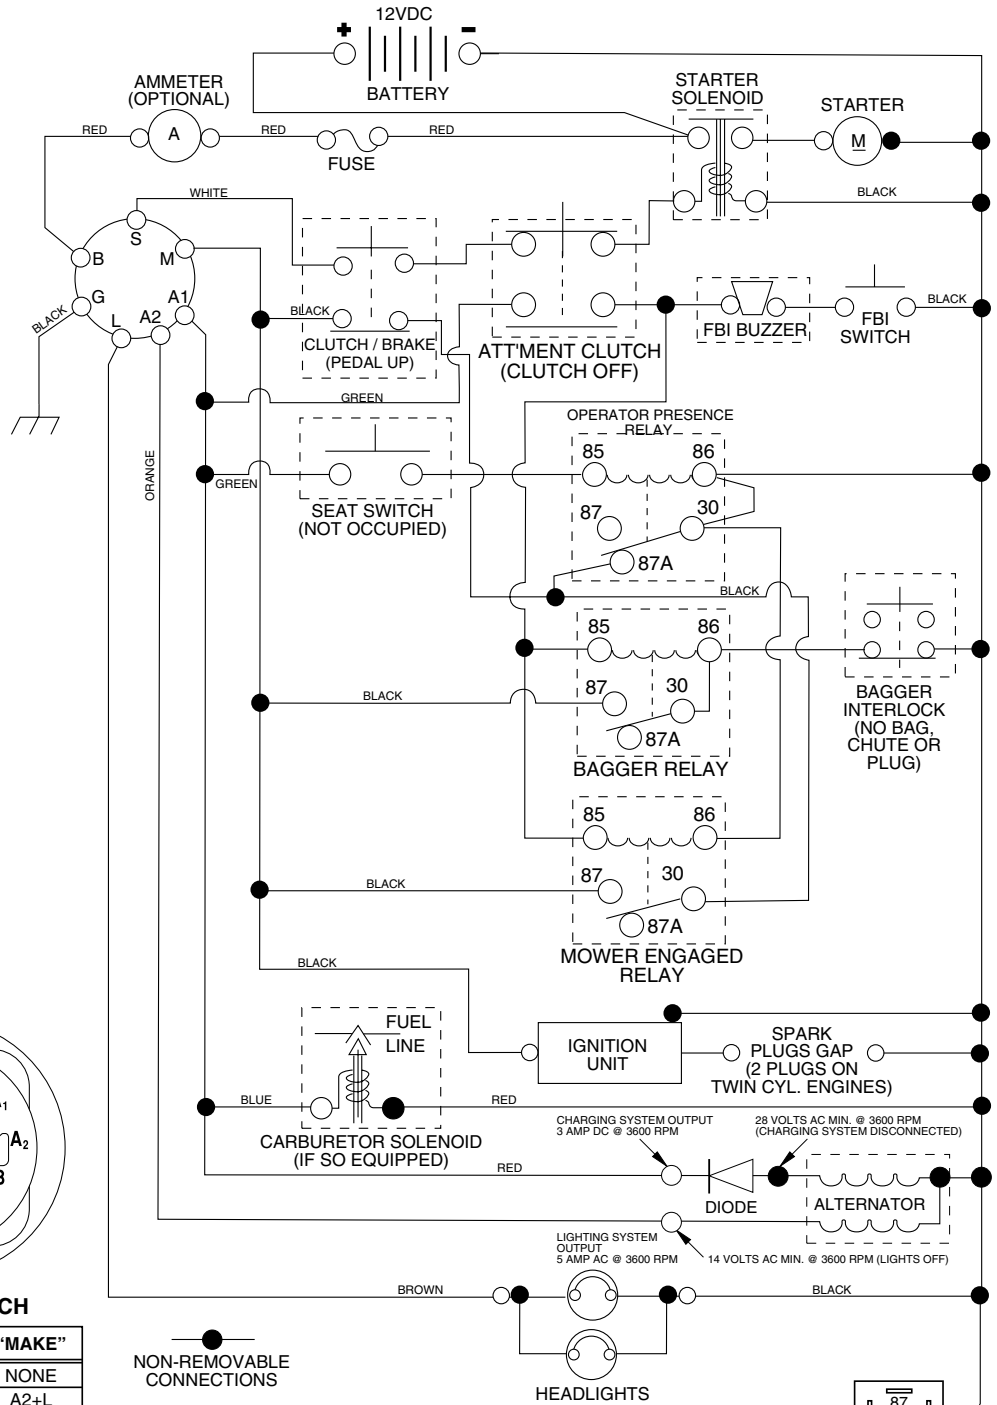

ILLUSTRATED PARTS BREAKDOWN

BERNARD

16.5 HP LAWN TRACTOR

MODEL NO. BL16542RB (BL16542RBA)

954 56 68-81

TRACTOR-- MODEL NUMBER BL16542RB (BL16542RBA) PRODUCT NO. 954 56 68-81 SCHEMATIC

IGNITION SWITCH

POSITION	CIRCUIT	"MAKE"
OFF	M+G+A1	NONE
RUN/LIGHT	B+A1	A2+L
RUN	B+A1	NONE
START	B + S + A1	NONE

WIRING INSULATED CLIPS
NOTE: IF WIRING INSULATED CLIPS WERE REMOVED FOR SERVICING OF UNIT, THEY SHOULD BE REPLACED TO PROPERLY SECURE YOUR WIRING.

●
NON-REMOVABLE CONNECTIONS

○
REMOVABLE CONNECTIONS

PTO SWITCH

POSITION	CIRCUIT
OFF	C + G, B + H
ON	C + F, B + E, A + D

HEADLIGHTS

NOTE
YOUR TRACTOR IS EQUIPPED WITH A SPECIAL ALTERNATOR SYSTEM. THE LIGHTS ARE NOT CONNECTED TO THE BATTERY, BUT HAVE THEIR OWN ELECTRICAL SOURCE. BECAUSE OF THIS, THE BRIGHTNESS OF THE LIGHTS WILL CHANGE WITH ENGINE SPEED. AT IDLE THE LIGHTS WILL DIM. AS THE ENGINE IS SPEEDED UP, THE LIGHTS WILL BECOME THEIR BRIGHTEST.

RELAY

REPAIR PARTS

TRACTOR--MODEL NUMBER BL16542RB (BL16542RBA) PRODUCT NO. 954 56 68-81
ELECTRICAL

KEY NO.	PART NO.	DESCRIPTION
1	144925	Battery 12 Volt 25 AMP Wet
2	74760412	Bolt Hex Hd 1/4-20 Unc X 3/4
16	153664	Switch Interlock Push-In
21	166181	Harness Asm Light W/4152J
22	4152J	Bulb Light #1156
24	108423X	Cable Starter 6Ga 16" Red
25	165987	Cable Battery Crd 56" Red
26	175158	Fuse 20 Amp
27	73510400	Nut Keps Hex 1/4-20 Unc
28	127725X	Cable Ground 6Ga 18" Black
29	160784	Switch Plunger Normal Op Olive
30	175566	Switch Ignition
33	140401	Key Ign
40	170164	Harness Ign Crd Elect
41	71110408	Bolt Flk Fin Hex 1/4-20 Unc X 1/2
42	131563	Cover Terminal Red
43	175141	Solenoid
48	140844	Adaptor Ammeter Rectangular
52	141940	Protection Wire Loop
58	169419	Buzzer Crd
59	166299	Switch FBI CRD
65	17211008	Screw Slftp #10-16 x 1/2 Ty-Ab
66	17490608	Screw Thdrol 3/8-16 x 1/2 Ty-Tt
81	109748X	Relay Asm