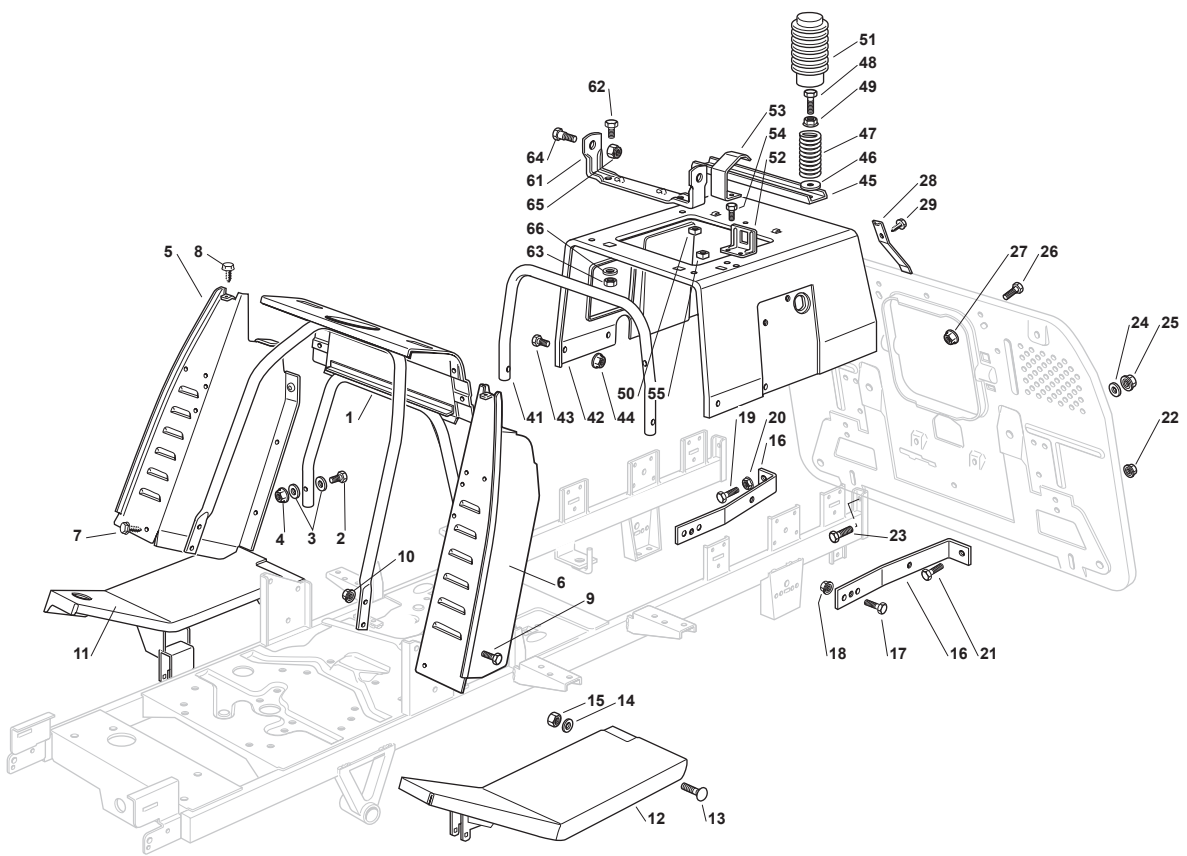

Utgåva Issue 3 - 2016		Kaross	Chassis		
Pos. Fig.	Antal Q.ty	Art nr Part No	Benämning	Description	Anmärkning Notes
1	1	382785247/1	Panelfäste kpl	Stiffening	
2	2	112674550/0	Skruv	Screw	
3	4	112523040/0	Bricka	Washer	
4	2	112292102/0	Mutter	Nut	
5	1	382785022/9	Panelstöd-hö	Right Dashboard Support	
6	1	382785021/8	Panelfäste, vänster	Left Dashboard Support	
7	2	112735110/0	Skruv	Screw	
8	2	112735110/0	Skruv	Screw	
9	6	112791400/0	Skruv	Screw	
10	6	112292102/0	Mutter	Nut	
11	1	325500046/0	Höger Fotstöd, Tc He (Plastic)	Right Footboard	
12	1	325500047/0	VänsterFotstöd, Tc He (Plastic)	Left Footboard	
13	4	112728689/0	Skruv	Screw	
14	4	112523040/0	Bricka	Washer	
15	4	112523030/0	Bricka	Washer	
16	2	325774273/1	Förstärkningsstag	Stiffening	
17	2	112793102/0	Skruv	Screw	
18	2	112293201/0	Mutter	Nut	
19	1	112691100/0	Skruv	Screw	
20	1	112293200/0	Mutter	Nut	
21	1	112792611/0	Skruv	Screw	
22	2	112293201/0	Mutter	Nut	
23	2	112794300/0	Skruv	Screw	
24	2	112521360/0	Bricka	Washer	
25	2	112156602/0	Mutter	Nut	
26	5	112791011/0	Skruv	Screw	
27	5	112292102/0	Mutter	Nut	
28	1	125430238/1	Fjäder	Spring	
29	1	112731580/0	Skruv	Screw	
41	1	325869085/0	Förstärkning	Stiffening	
42	1	325785133/5	Sitsfäste	Seat Support	
43	8	112791011/0	Skruv	Screw	
44	8	112292102/0	Mutter	Nut	
45	1	325650067/0	Förstärkning	Stiffening	
46	2	112523070/0	Bricka	Washer	
47	2	125430205/1	Fjäder	Spring	
48	2	125943001/1	Skruv	Screw	
49	2	112293201/0	Mutter	Nut	
50	2	112360420/0	Mutter	Nut	
51	2	325737002/0	Huv	Hood	
52	1	325755025/2	Vinkelfäste	Bracket	
53	1	325430255/0	Fjäder	Spring	
54	2	112735110/0	Skruv	Screw	
55	2	112437502/0	Plat	Plate	
61	1	382774207/0	Fäste	Seat Clamp Support	
62	2	112691115/0	Skruv	Screw	
63	2	112155000/0	Mutter	Nut	
64	2	122524970/2	Stift	Fulcrum Pin	
65	2	112155010/0	Mutter	Nut