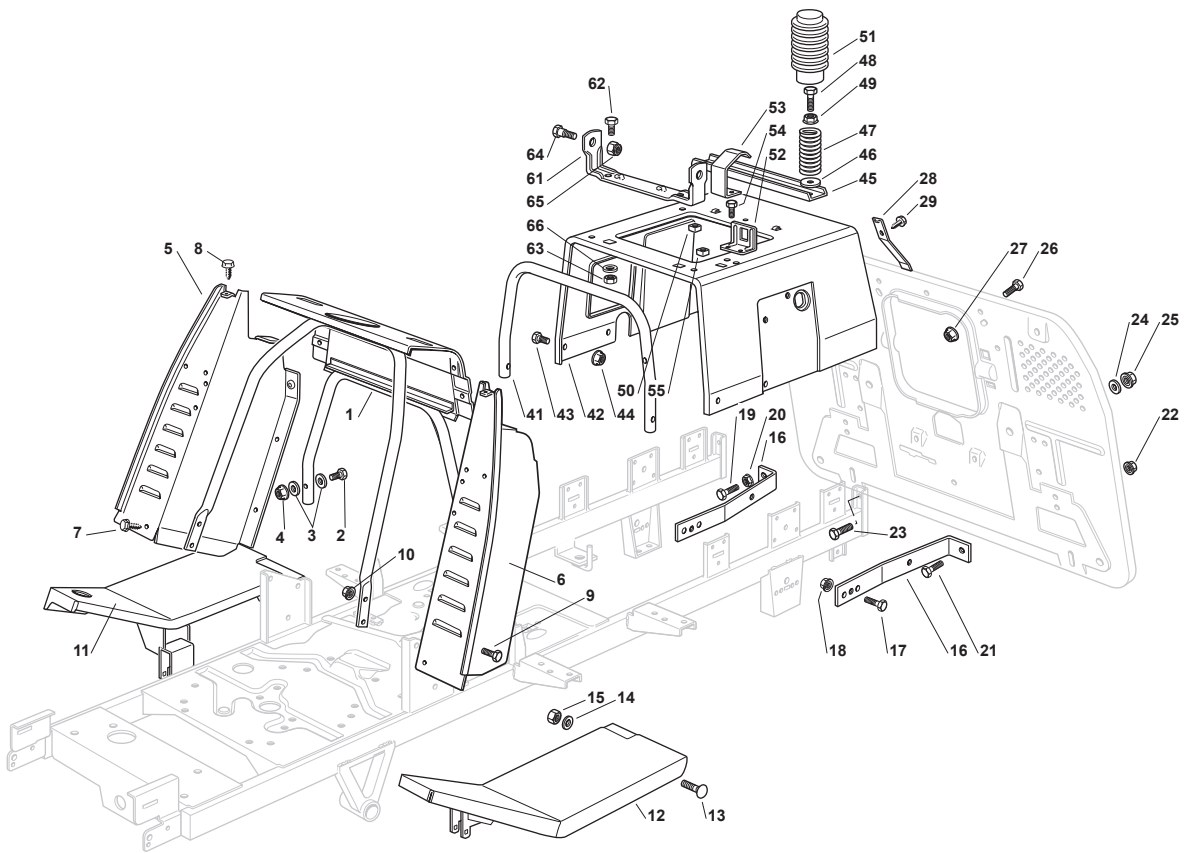

Utgåva Issue 3 - 2016		Kaross	Chassis		
Pos. Fig.	Antal Q.ty	Art nr Part No	Benämning	Description	Anmärkning Notes
1	1	382785247/1	Panelfäste kpl	Stiffening	
2	2	112674550/0	Skruv	Screw	
3	4	112523040/0	Bricka	Washer	
4	2	112292102/0	Mutter	Nut	
5	1	382785022/9	Panelstöd-hö	Right Dashboard Support	
6	1	382785021/8	Panelfäste, vänster	Left Dashboard Support	
7	2	112735110/0	Skruv	Screw	
8	2	112735110/0	Skruv	Screw	
9	6	112791400/0	Skruv	Screw	
10	6	112292102/0	Mutter	Nut	
11	1	325500046/0	Höger Fotstöd, Tc He (Plastic)	Right Footboard	
12	1	325500047/0	VänsterFotstöd, Tc He (Plastic)	Left Footboard	
13	4	112728689/0	Skruv	Screw	
14	4	112523040/0	Bricka	Washer	
15	4	112523030/0	Bricka	Washer	
16	2	325774273/1	Förstärkningsstag	Stiffening	
17	2	112793102/0	Skruv	Screw	
18	2	112293201/0	Mutter	Nut	
19	1	112691100/0	Skruv	Screw	
20	1	112293200/0	Mutter	Nut	
21	1	112792611/0	Skruv	Screw	
22	2	112293201/0	Mutter	Nut	
23	2	112794300/0	Skruv	Screw	
24	2	112521360/0	Bricka	Washer	
25	2	112156602/0	Mutter	Nut	
26	5	112791011/0	Skruv	Screw	
27	5	112292102/0	Mutter	Nut	
28	1	125430238/1	Fjäder	Spring	
29	1	112731580/0	Skruv	Screw	
41	1	325869085/0	Förstärkning	Stiffening	
42	1	325785133/5	Sitsfäste	Seat Support	
43	8	112791011/0	Skruv	Screw	
44	8	112292102/0	Mutter	Nut	
45	1	325650067/0	Förstärkning	Stiffening	
46	2	112523070/0	Bricka	Washer	
47	2	125430205/1	Fjäder	Spring	
48	2	125943001/1	Skruv	Screw	
49	2	112293201/0	Mutter	Nut	
50	2	112360420/0	Mutter	Nut	
51	2	325737002/0	Huv	Hood	
52	1	325755025/2	Vinkelfäste	Bracket	
53	1	325430255/0	Fjäder	Spring	
54	2	112735110/0	Skruv	Screw	
55	2	112437502/0	Plat	Plate	
61	1	382774207/0	Fäste	Seat Clamp Support	
62	2	112691115/0	Skruv	Screw	
63	2	112155000/0	Mutter	Nut	
64	2	122524970/2	Stift	Fulcrum Pin	
65	2	112155010/0	Mutter	Nut