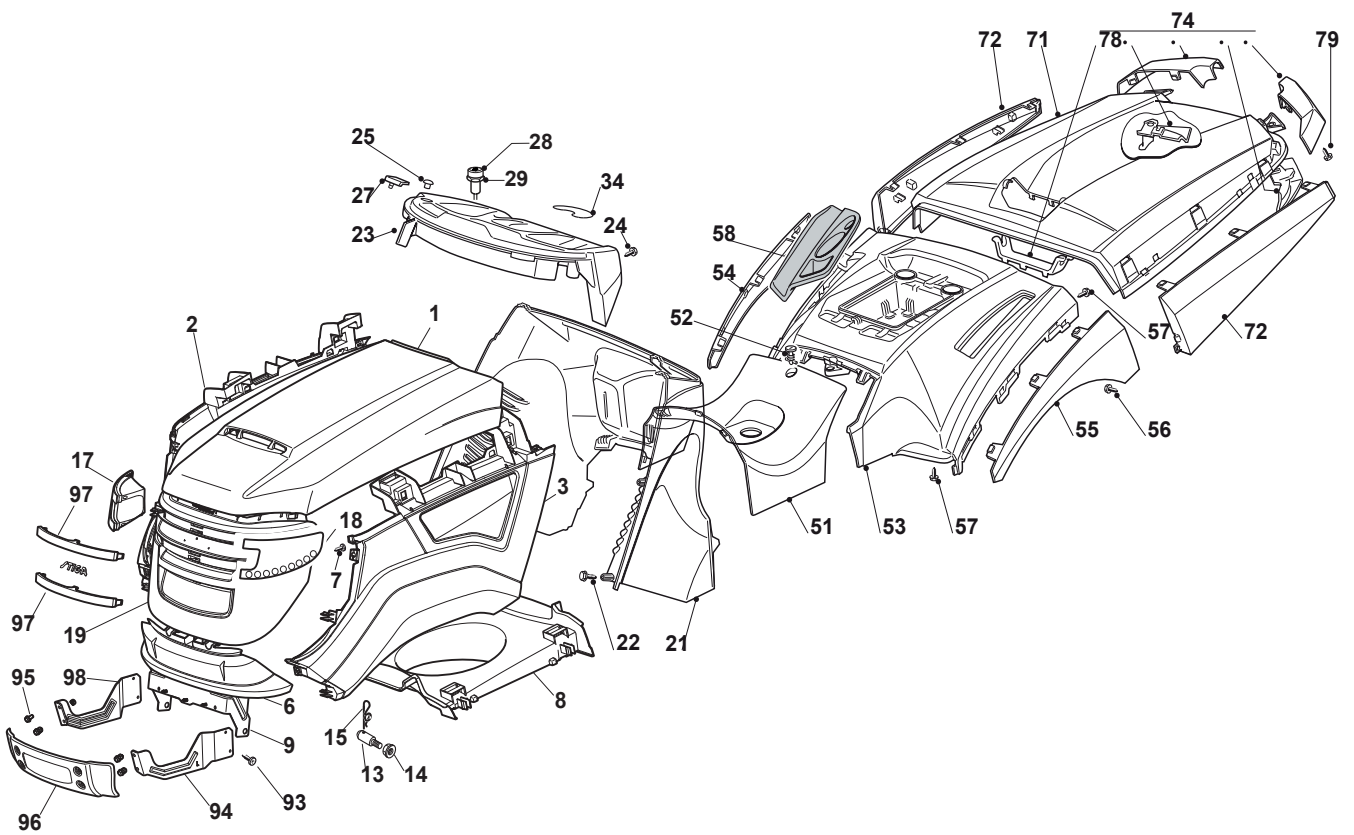

Utgåva Issue 3 - 2016		Kaross		Body	
Pos. Fig.	Antal Q.ty	Art nr Part No	Benämning	Description	Anmärkning Notes
6	1	325076959/1	Lower Grey Hood, Front	Lower Grey Hood, Front	
1	1	325076866/0	Huv, gul	Upper Engine Hood, Yellow	
2	1	382394646/0	Side Hood, Left	Side Hood, Left	
3	1	382394645/0	Side Hood, Right	Side Hood, Right	
7	6	112735403/0	Skruv	Screw	
8	1	325108031/0	Luftledare	Conveyor	
9	1	325774301/2	Huvstöd	Engine Hood Support	
10	5	112735403/0	Skruv	Screw	
11	2	325547159/1	Plat	Plate	
12	4	112731580/0	Skruv	Screw	
13	2	125510079/1	Stift	Pin	
14	2	112293201/0	Mutter	Nut	
15	1	124487998/0	Fjäder Clip	Cotter Pin	
17	1	382185500/1	Grill-Hö	Right Grill	
18	1	382185501/1	Grill-Vä	Left Grill	
19	1	325076953/0	Lower Grey Hood, Front	Lower Grey Hood, Front	
21	1	325785449/0	Panel	Black Dashboard Support	
22	7	112735403/0	Skruv	Screw	
23	1	325120256/0	Panel svart (No Cruise Control)	Dashboard, Black (No Cruise Control)	
24	4	112728440/0	Skruv	Screw	
25	2	125120200/0	Plugg	Cap	
27	2	125260000/0	Skydd	Grommet	
28	1	325605003/0	Knapp	Button	
29	1	325256250/0	Skruv	Screwed Ring	
34	1	325207185/0	Kapa	Cover	
51	1	325110467/0	Grey Central Cover	Grey Central Cover	
52	1	125580020/2	Stift	Stake	
53	1	325109754/0	Hjulkapa-Gul | Hjulkapa-gul	Yellow Wheels Cover	
54	1	325109793/0	Skärm, Höger	Right Wheel Cover	
55	1	325109794/0	Hjulkapa-vä	Left Wheel Cover	
56	2	112728686/0	Skruv	Screw	
57	4	112735402/0	Skruv	Screw	
58	1	325207184/0	Kapa Svart	Cover	
71	1	325110308/0	Uppsamlarkapa	Grass-Catcher Cover	
72	2	382110299/0	Side Profil Assy	Side Profil Assy	
74	1	382110300/0	Angular Support Assy	Angular Support Assy	
78	1	325394009/0	Lock, Uppsamlarhandtag Tcx svart	Handle Cover	
79	4	112735403/0	Skruv	Screw	
91	1	382869039/0	Ljuddämparskydd	Muffler Protection	
92	2	118737860/0	Lock	Cap	
93	4	112734995/0	Skruv	Screw	
94	1	382785265/0	Right Bracket	Right Bracket	
95	4	112800815/0	Skruv	Screw	
96	1	382263503/0	Stötfangare	Bumper	
97	1	325076956/0	Frontal Moulding	Frontal Moulding	
98	1	382785263/0	Left Bracket	Left Bracket