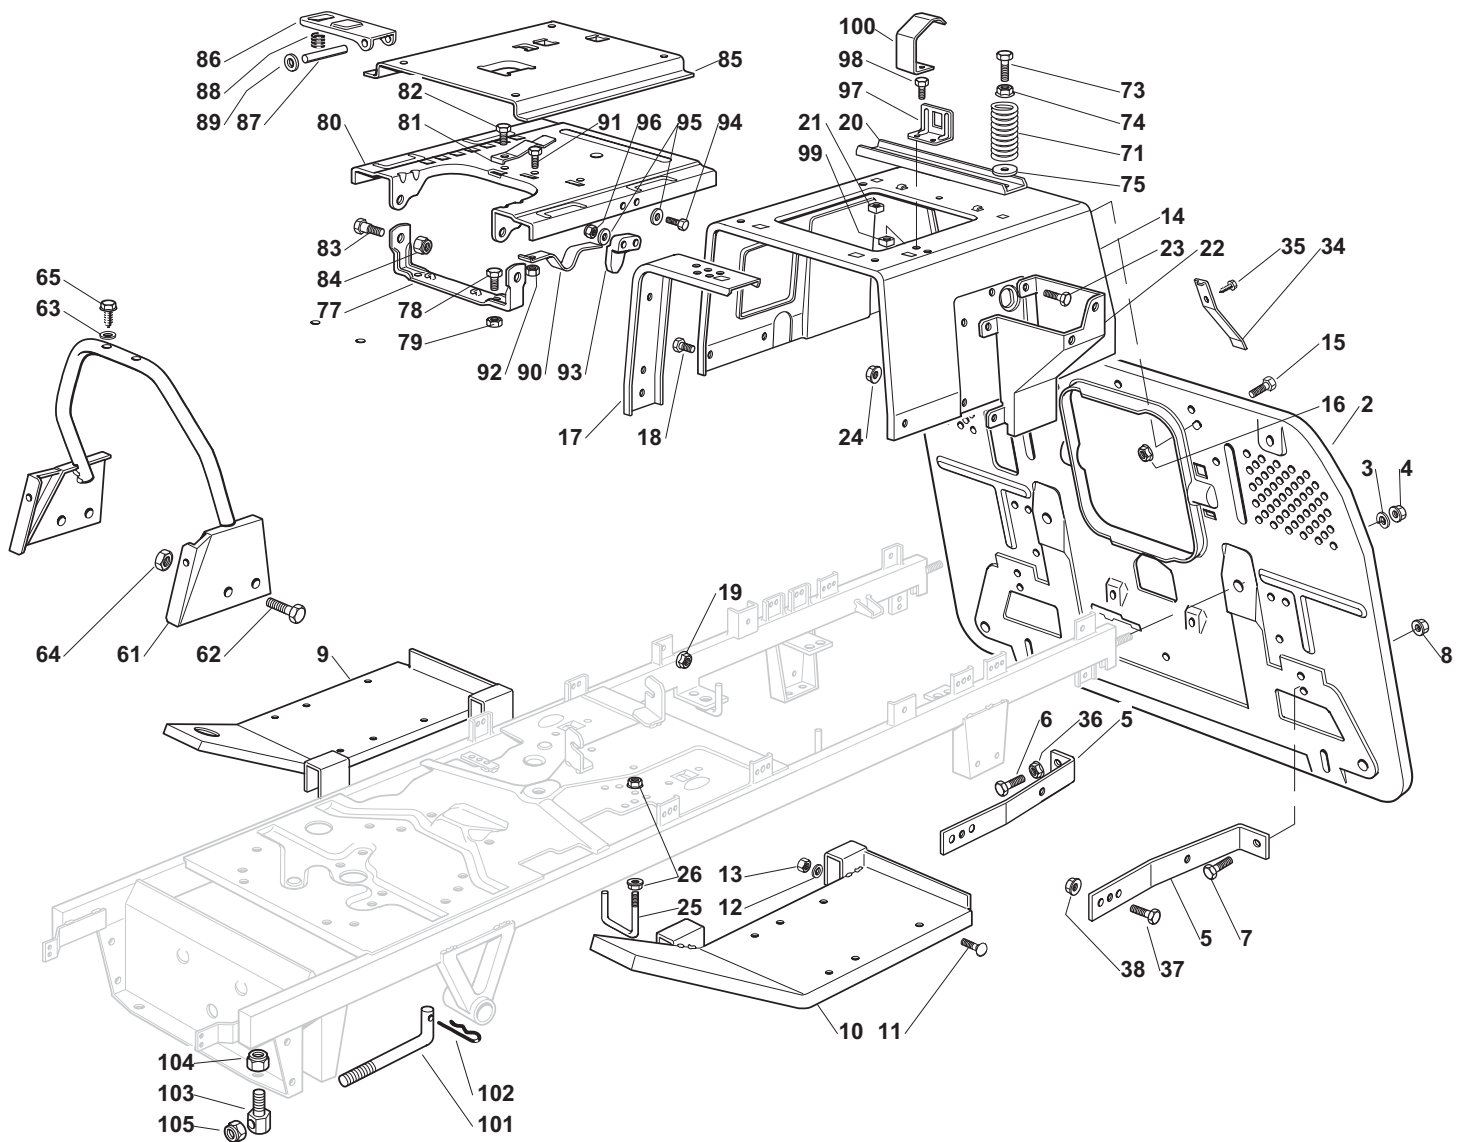

ESTATE ROYAL

Pos. Fig.	Antal Quantity	Art No Part No	Benämning	Description	Anmärkning Notes
3	2	12585100/0	Grower	Grower	
4	2	12295200/0	Mutter	Nut	
5	2	25774273/1	Reduktion	Stiffening	
6	1	12691100/0	Skruv	Left Screw	
7	3	12793102/0	Skruv	Screw	
8	4	12293201/0	Mutter	Nut	
9	1	382510041/2	Fotsteg-hö Stöd	Right Footboard Support	
10	1	382510043/2	Fotsteg-Vä Stöd	Left Footboard Support	
11	4	12815245/0	Skruv	Screw	
12	4	12523040/0	Bricka	Washer	
13	4	12154510/0	Mutter	Nut	
14	1	325785133/4	Seat Support	Seat Support	
15	5	12791011/0	Skruv	Screw	
16	5	12292102/0	Mutter	Nut	
17	2	25650065/0	Reduktion	Stiffening	
18	6	12791011/0	Skruv	Screw	
19	6	12292102/0	Mutter	Nut	
20	1	25650067/0	Reduktion	Stiffening	
21	2	12360420/0	Mutter	Nut	
22	1	325785137/1	Stöd	Support	
23	4	12791011/0	Skruv	Screw	
24	4	12292102/0	Mutter	Nut	
25	1	25580019/0	Remstyrning	Belt Guide (Hydro)	
26	2	12292102/0	Mutter	Nut	
34	1	25430238/0	Fjäder	Spring	
35	1	12731580/0	Skruv	Screw	
36	1	12293200/0	Mutter	Nut	
37	2	12793102/0	Skruv	Screw	
38	2	12293201/0	Mutter	Nut	
61	1	382650045/0		Chassis	
62	4	12792611/0	Skruv	Screw	
63	2	12521330/0	Bricka	Washer	
64	4	12292102/0	Mutter	Nut	
65	2	12731350/0	Skruv	Screw	
71	2	125430257/1	Fjäder	Spring	
73	2	25943001/0	Skruv	Screw	
74	2	12293201/0	Mutter	Nut	
75	2	12523070/0	Bricka	Washer	
77	1	82774207/0	Seat Clamp Support	Seat Clamp Support	
78	2	12792611/0	Skruv	Screw	
79	2	12293201/0	Mutter	Nut	
80	1	25785149/2	Lufffilterhus	Fixed Seat Supp.	
81	1	25430203/0	Fjäder	Spring	
82	1	12731580/0	Skruv	Screw	
83	2	22524970/2	Stift	Pin	
84	2	12155010/0	Mutter	Nut	
85	1	325785147/1	Seat Support	Seat Support	
86	1	325318109/1		Stop Lever	
87	1	25510000/0	Stift	Pin	
88	1	125430202/1	Fjäder	Spring	
89	2	12604897/0	Bricka	Washer	
90	1	25430223/2	Fjäder	Spring	
91	1	12789000/0	Skruv	Screw	
92	1	12154330/0	Mutter	Nut	
93	1	25060033/0	Fäste	Cam	
94	2	12815050/0	Skruv	Screw	
95	4	12521320/0	Bricka	Washer	
96	2	12154330/0	Mutter	Nut	
97	1	25755025/1	Fästvinkel	Bracket	
98	2	12735110/0	Skruv	Screw	
99	2	12437502/0	Trombocyt	Plate	
100	1	25430255/0	Fjäder	Spring	
101	2	125510119/0	Stång	Tie Rod	
102	2	24487997/0	Bricka	Washer	
103	2	25510040/1	Stift	Pin	
104	2	12155000/0	Mutter	Nut