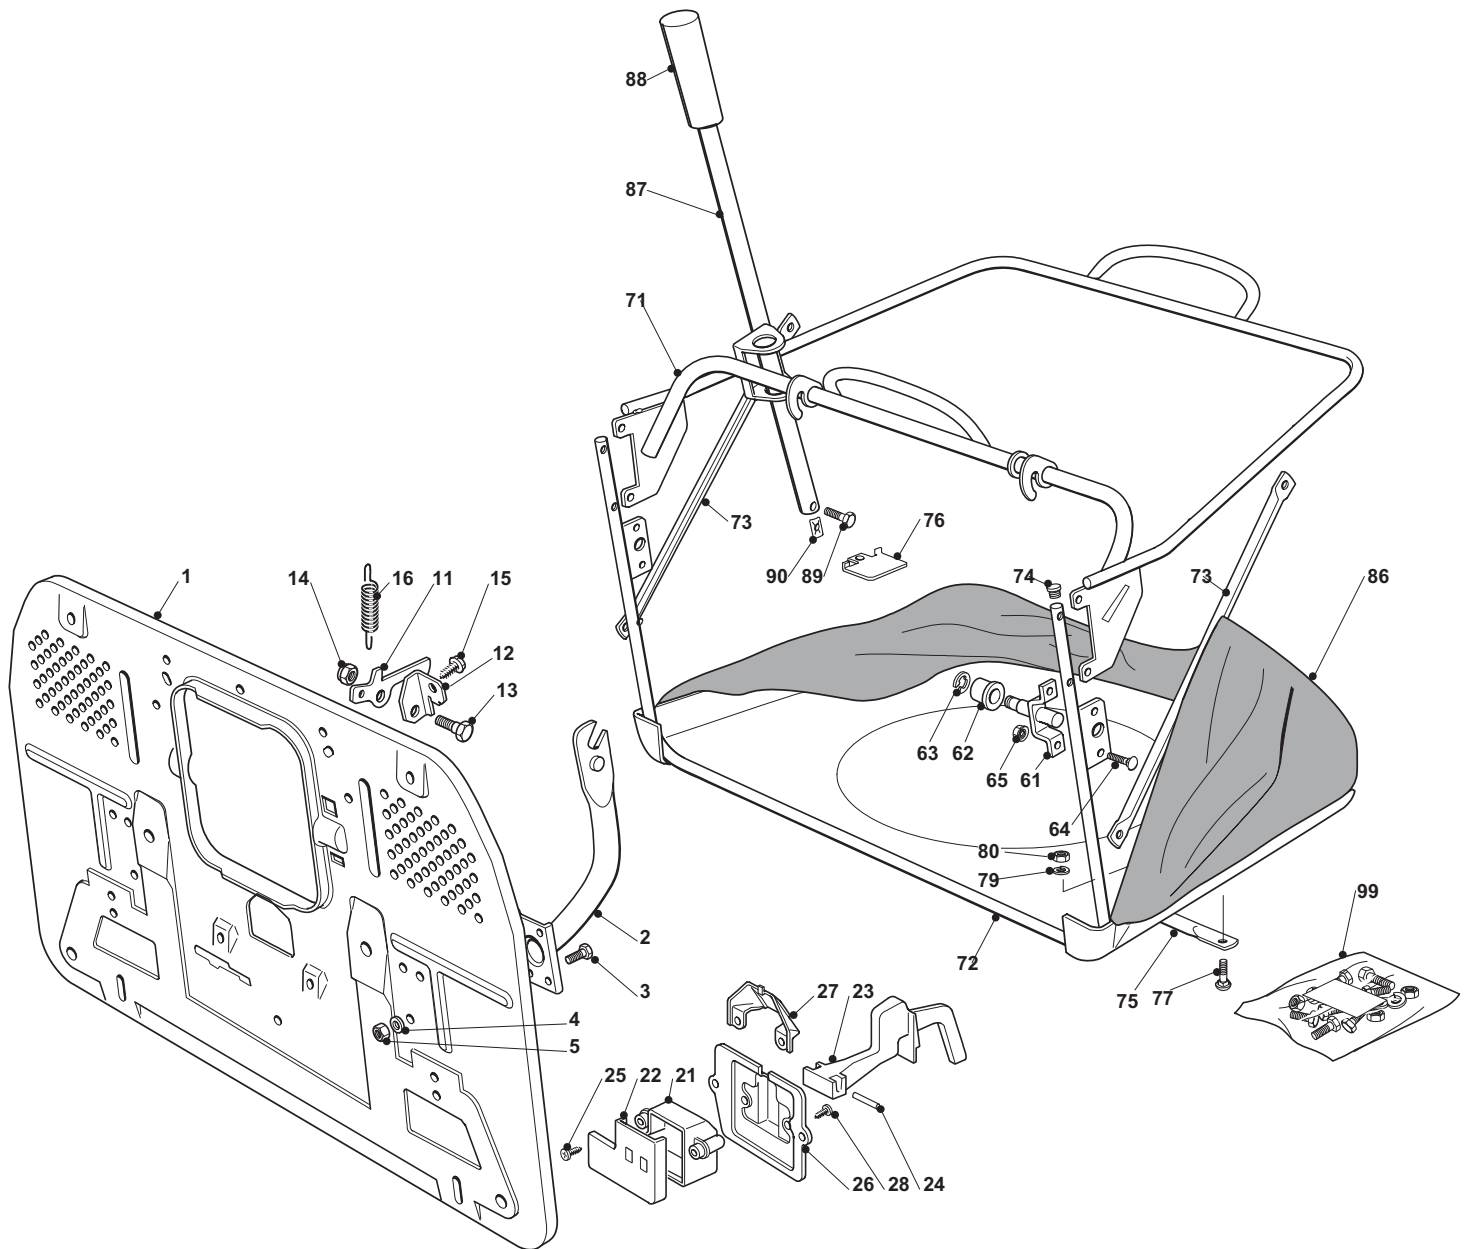

ESTATE ROYAL

Pos. Fig.	Antal Quantity	Art No Part No	Benämning	Description	Anmärkning Notes
1	1	382547051/0	Tavla	Plate	
2	2	82774225/1	Stöd	Support	
3	6	12793102/0	Skruv	Screw	
4	6	12523060/0	Bricka	Washer	
5	6	12293201/0	Mutter	Nut	
11	1	325774417/0	Fäste	Clamp	
12	1	25755031/0	Fästvinkel	Bracket	
13	1	25510080/0	Stift	Pin	
14	1	12292102/0	Mutter	Nut	
15	1	12735122/0	Skruv	Screw	
16	1	27430579/0	Fjäder	Spring	
21	1	25600041/0	Skydd	Micro Protection	
22	1	25600042/0	Överbelastningsskydd	Protection Cover	
23	1	25318124/0	Arm	Lever	
24	1	12400030/0	Stift	Pin	
25	1	12728510/0	Skruv	Screw	
26	1	25785272/0	Knivskydd	Micro Protection	
27	1	25600048/0	Överbelastningsskydd	Protection Cover	
28	2	12728450/0	Skruv	Screw	
71	1	382800123/1	Chassi	Upper Frame	
72	1	382800089/1	Front Frame	Front Frame	
73	2	325650117/0	Trådbygel	Stiffening	
74	2	18566111/0		Cap	
75	1	82650043/0	Trådbygel	Lower Stiffening	
76	1	25547131/0	Trombocyt	Plate	
77	6	12815210/0	Skruv	Screw	
79	2	12521330/0	Bricka	Washer	
80	2	12154510/0	Mutter	Nut	
86	1	182105948/0	Uppsamlare	Grasscatcher	
87	1	25869029/1	Rör	Rod	
88	1	25394508/0	Handtag	Handle	
89	1	12788800/0	Skruv	Screw	
90	1	112157000/0	Mutter	Nut	
99	1	382180110/0		Screws Outfit