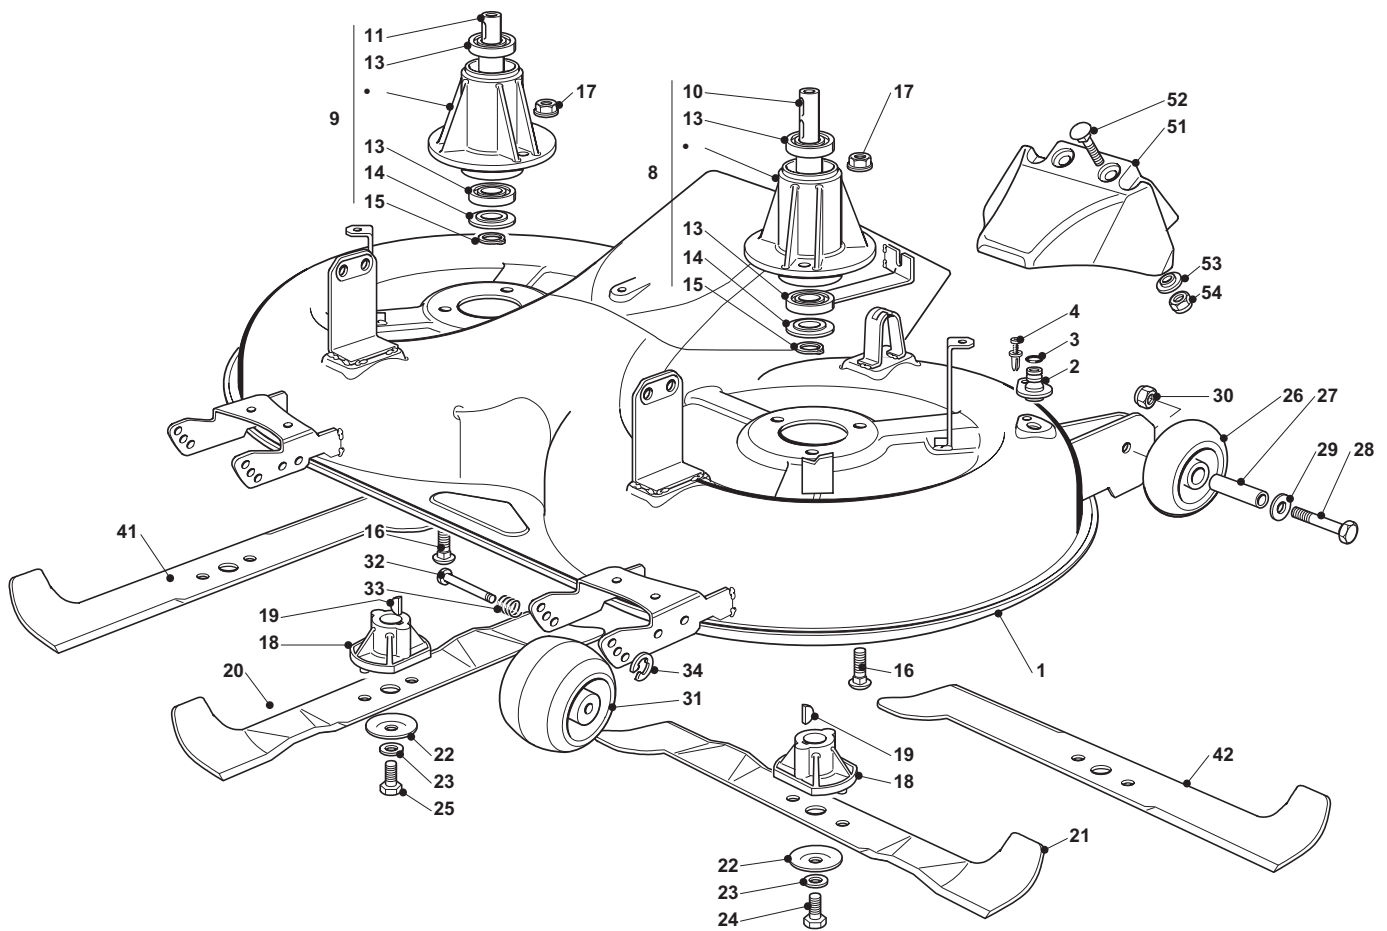

ESTATE ROYAL

Pos. Fig.	Antal Quantity	Art No Part No	Benämning	Description	Anmärkning Notes
1	1	382564133/0	Cutting Plate Yellow	Cutting Plate Yellow	
2	2	25033060/0	Water Hose Connection	Water Hose Connection	
3	2	19035000/0	O-ring	Or Ring	
4	2	12500030/0	Rivet	Rivet	
8	1	82207200/1	Main Shaft Support	Main Shaft Support	
9	1	82207201/2	Fläns	Secondary Shaft Support	
10	1	25020800/1	Knivaxel	Main Blade Shaft	
11	1	25020801/2	Knivaxel	Secondary Blade Shaft	
13	4	19216032/0	Kullager	Bearing	
14	2	25160501/0	Dammskydd	Dust Cover	
15	2	12609260/0	Seeger	Seeger	
16	6	12818700/0	Skruv	Screw	
17	6	12154210/0	Mutter	Nut	
18	2	25463200/0	Knivfäste	Blade Hub	
19	2	12139100/0	Kil	Feather, Crankshaft Ø 22.2	
20	1	82004348/0	Kniv	Right Blade Mulching, Winged (Mod. 102)	
21	1	82004347/0	Kniv	Left Blade Mulching, Winged (Mod. 102)	
22	2	22160400/0	Dammskydd	Dust Cover	
23	2	12523080/0	Bricka	Washer	
24	1	12735694/0	Skruv	Screw	
25	1	12735695/1	Skruv	Screw	
26	2	182700003/0		Anti Scalp Wheel Ø 80	
27	2	25510072/0	Distans	Spacer	
28	2	12692050/0	Skruv	Screw	
29	2	12523060/0	Bricka	Washer	
30	2	12293201/0	Mutter	Nut	
31	2	182700004/0		Anti Scalp Wheel Ø 100	
32	2	125510121/0	Stift	Pin	
33	2	22450115/0	Fjäder	Spring	
34	2	12000930/0	Avgasrör	Crown Fastener	
41	1	82004341/1	Kniv	Right Blade, Winged (Mod. 102)	
42	1	82004340/1	Kniv	Left Blade, Winged (Mod. 102)	
51	1	325140100/0	Deflektor	Deflector	
52	2	12815210/0	Skruv	Screw	
53	2	25038002/1	Bussning	Bush	
54	2	12154510/0	Mutter	Nut