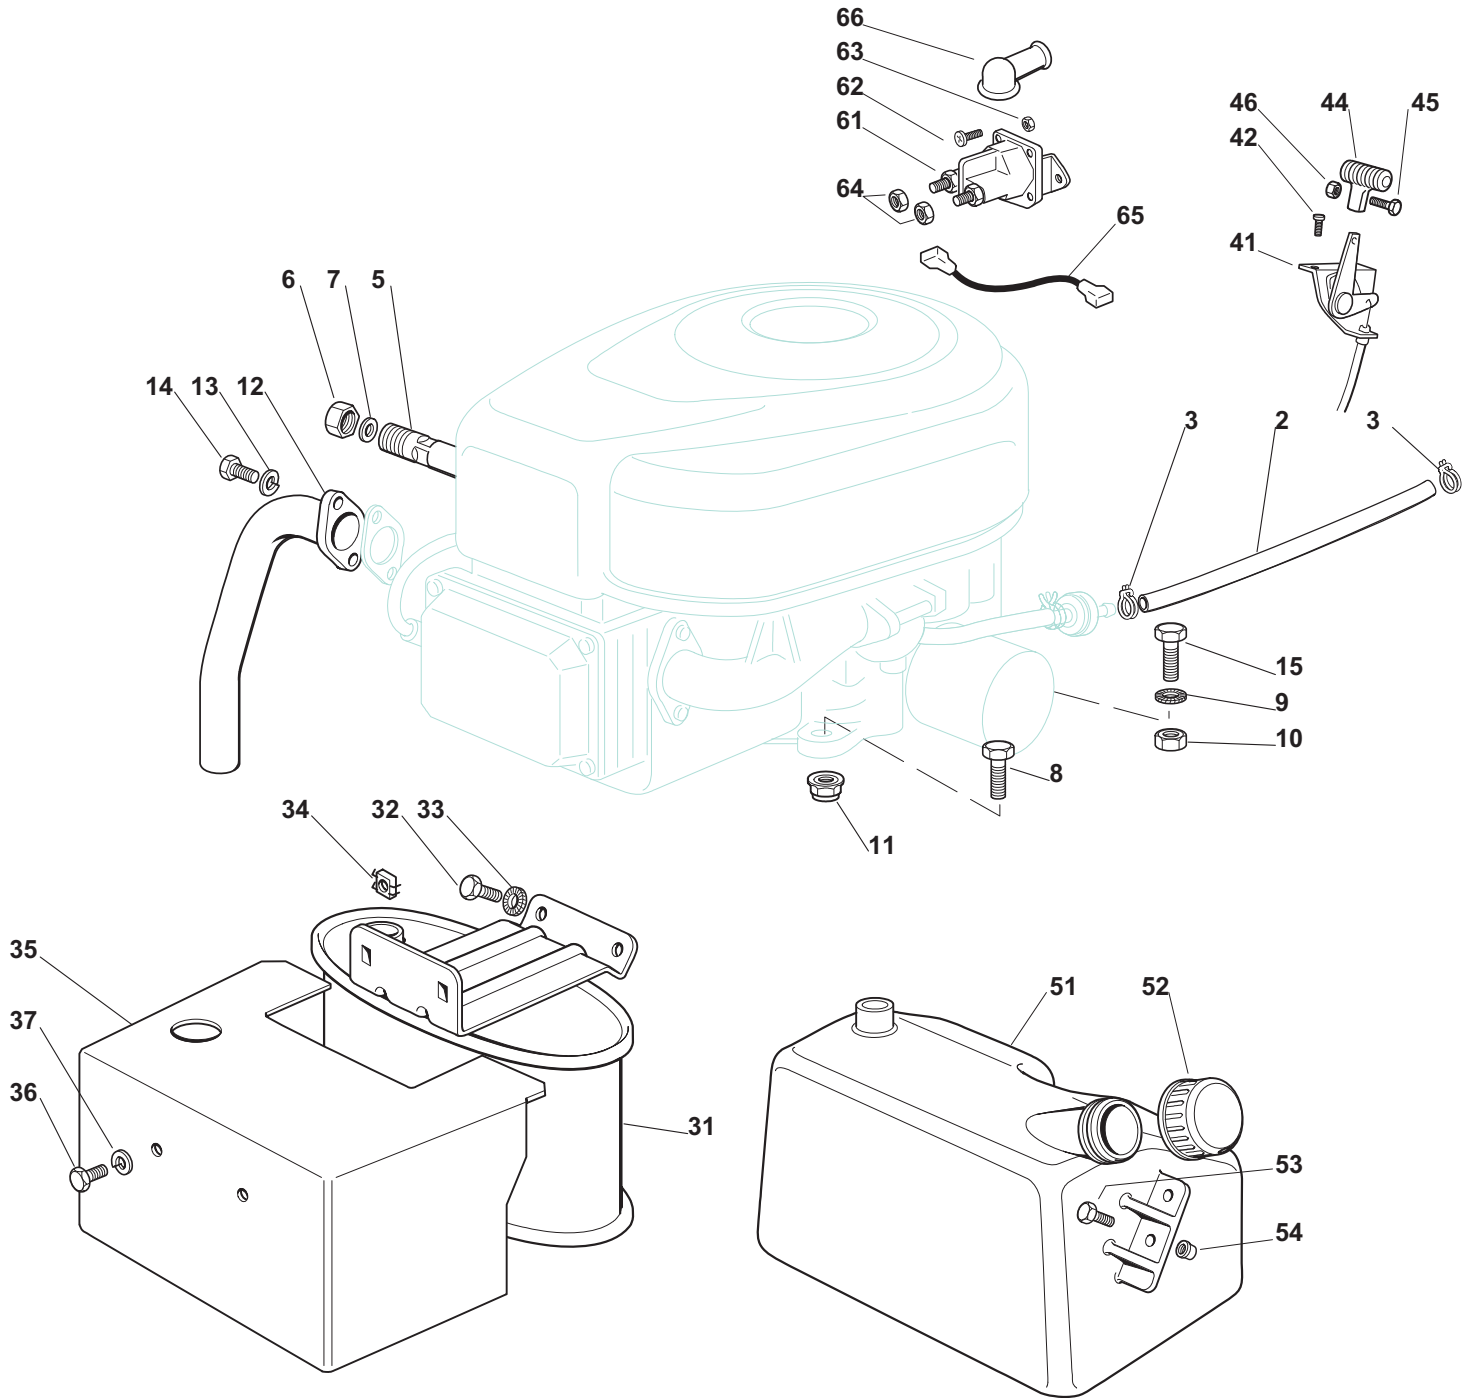

ESTATE ROYAL

Pos. Fig.	Antal Quantity	Art No Part No	Benämning	Description	Anmärkning Notes
2	1	25869016/1	Vevstake	Connecting Tube	
3	2	18375051/1	Slangklämma	Fair Led	
5	1	25598050/0	Oil Discharge Extension	Oil Discharge Extension	
6	1	18737849/0	Lock	Oil Cap	
7	1	18401001/1	Tätningring	Oil Seal	
8	3	12691100/0	Skruv	Left Screw	
9	1	12540260/0	Bricka	Washer	
10	1	12154210/0	Mutter	Nut	
11	3	12154210/0	Mutter	Nut	
12	1	18738206/0	Avgasrör	Exhaust Tube	
13	2	12583500/0	Bricka	Grower	
14	2	12735530/0	Skruv	Screw	
15	1	12691115/0	Skruv	Left Screw	
31	1	182750010/0	Ljuddämpare	Muffler	
32	2	12793102/0	Skruv	Screw	
33	2	12540260/0	Bricka	Washer	
34	2	12360425/0	Mutter	Nut	
35	1	82598009/2	Skydd	Guard	
36	2	12792611/0	Skruv	Screw	
37	2	12583500/0	Bricka	Grower	
41	1	82000200/1	Gasreglage	Accelerator	
42	2	125943012/0	Skruv	Screw	
44	1	25394501/0	Knopp	Knob	
45	1	12726388/0	Stift	Screw	
46	1	12290800/0	Mutter	Nut	
51	1	25735110/3	Tank	Tank	
52	1	25795000/1	Lock	Cap	
53	2	12788910/0	Skruv	Screw	
54	2	12500092/0	Rivet	Rivet