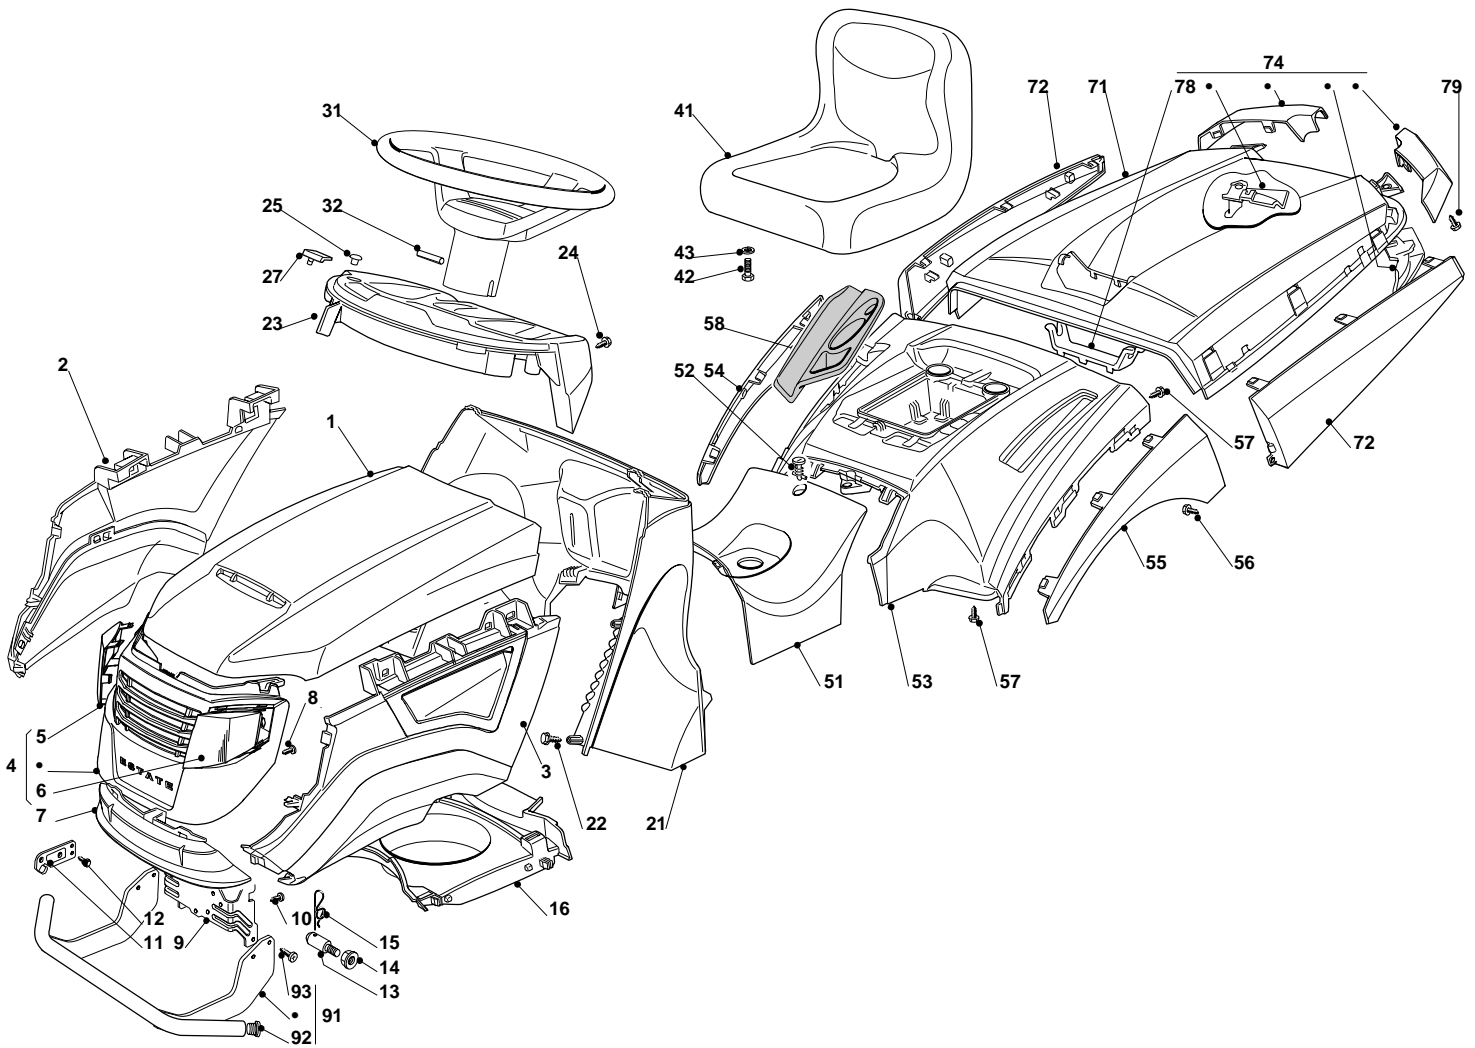

Pos. Fig.	Antal Quantity	Art No Part No	Benämning	Description	Anmärkning Notes
1	1	25076866/0	Upper Engine Hood, Yellow	Upper Engine Hood, Yellow	
2	1	382394611/0	Styrning	Hood, Right	
3	1	382394612/0	Styrning	Hood, Left	
4	1	82394610/0	Motorhuv	Grey Hood, Front	
5	1	25410876/0	Frontklåpa	Right Grill	
6	1	25410877/0	Frontklåpa	Left Grill	
7	1	25076865/0	Lower Grey Hood, Front	Lower Grey Hood, Front	
8	6	12735403/0	Skruv	Screw	
9	1	25774301/1	Motorhuv	Engine Hood Support	
10	5	12735403/0	Skruv	Screw	
11	2	25547109/1	Plåt	Plate	
12	4	12731580/0	Skruv	Screw	
13	2	25510068/0	Sprint	Pin	
14	2	12293201/0	Mutter	Nut	
15	1	24487998/0	Låsnål	Cotter Pin	
16	1	25108031/0	Inmatningstratt	Conveyor	
21	1	25785231/1	Panel	Dashboard Support	
22	7	12735403/0	Skruv	Screw	
23	1	325120197/1	Panel	Dashboard, Red	
23	1	325120198/1	Panel	Dashboard, Black	
24	4	12728440/0	Skruv	Screw	
25	2	25120200/0	Lock	Plug	
27	2	25260000/0	Hylsa	Grommet	
31	1	25961210/0		Steering Wheel	
32	1	12620299/0	Stift	Pin	
41	1	25722457/0	Seat	Seat	
42	4	12793101/0	Skruv	Screw	
43	4	12583500/0	Låsbricka	Grower	
51	1	325110394/0	Klåpa	Cover	
52	1	25580020/0	Axelförlängning	Pivot	
53	1	25109754/0	Klåpa	Wheels Cover