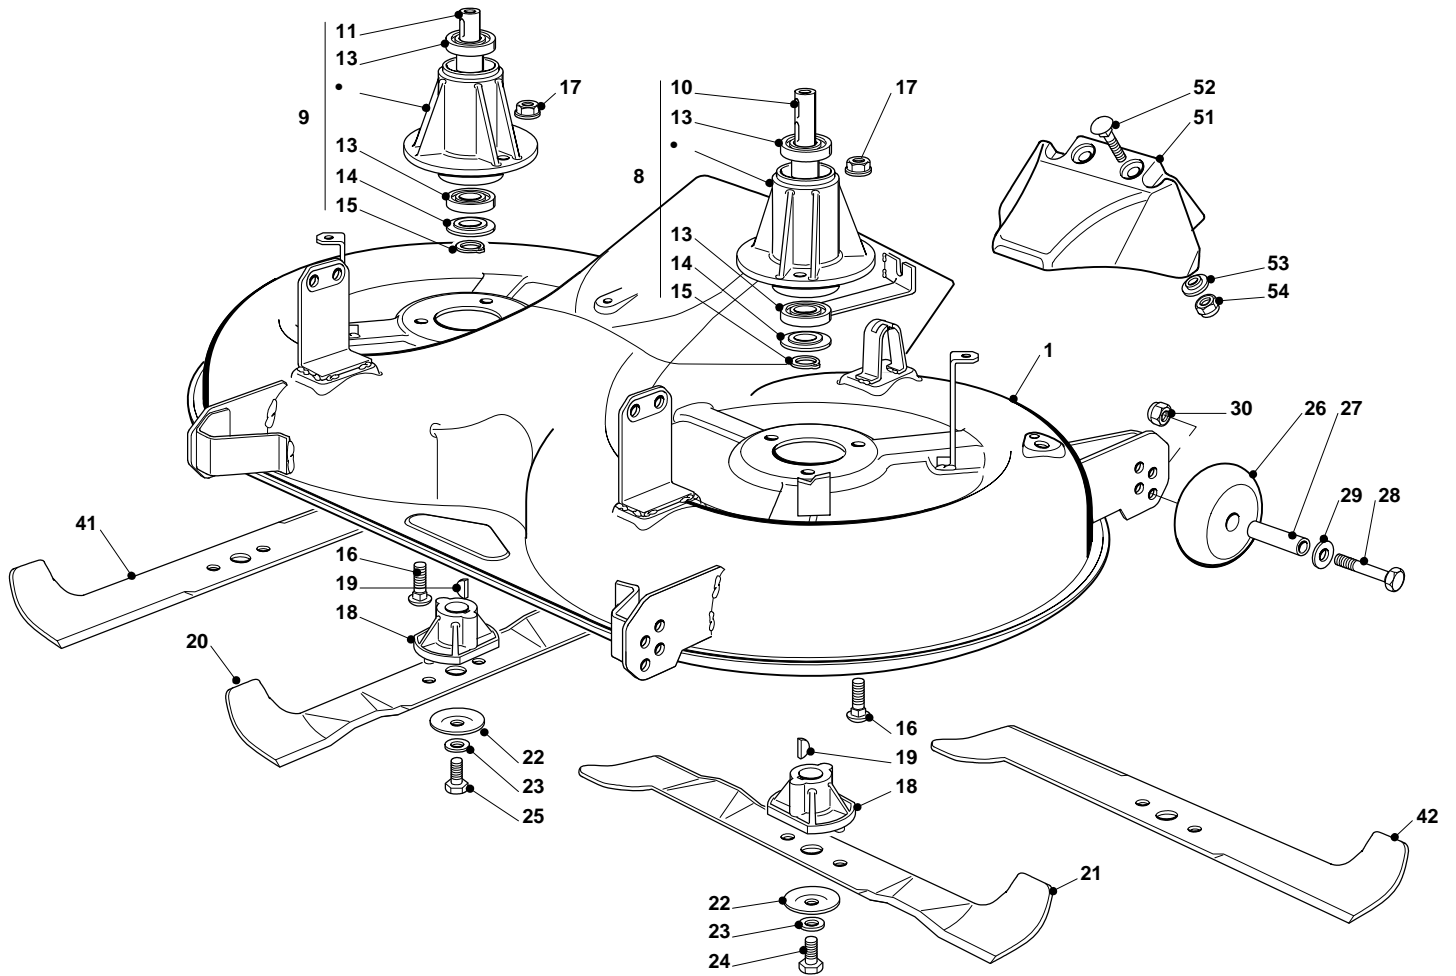

Pos. Fig.	Antal Quantity	Art No Part No	Benämning	Description	Anmärkning Notes
1	1	382564087/1	Cutting Plate Black	Cutting Plate Black	
8	1	82207200/1	Main Shaft Support	Main Shaft Support	
9	1	82207201/2	Secondary Shaft Support	Secondary Shaft Support	
10	1	25020800/1	Knivaxel	Main Blade Shaft	
11	1	25020801/2	Knivaxel	Secondary Blade Shaft	
13	4	19216032/0	Kullager	Bearing	
14	2	25160501/0	Dammskydd	Dust Cover	
15	2	12609260/0	Seegerring	Seeger	
16	6	12818700/0	Skruv	Screw	
17	6	12154210/0	Mutter	Nut	
18	2	25463200/0	Knivfäste	Blade Hub	
19	2	12139100/0	Kil	Key	
20	1	82004348/0	Kniv	Right Blade Mulching, Winged (Mod. 102)	
21	1	82004347/0	Kniv	Left Blade Mulching, Winged (Mod. 102)	
22	2	22160400/0	Bricka	Elastic Washer	
23	2	12523080/0	Bricka	Washer	
24	1	12735694/0	Skruv	Screw	
25	1	12735695/1	Skruv	Screw	
26	4	82700001/0	Stödhjul	Anti Scalp Wheel D.100	
27	4	25510072/0	Distans	Spacer	
28	4	12692050/0	Skruv	Screw	
29	4	12523060/0	Bricka	Washer	
30	4	12293201/0	Mutter	Nut	
41	1	82004341/1	Kniv	Right Blade, Winged	
42	1	82004340/1	Kniv	Left Blade, Winged	
51	1	325140100/0	Deflektor	Deflector	
52	2	12815210/0	Skruv	Screw	
53	2	25038002/1	Bussning	Bush	
54	2	12154510/0	Mutter	Nut