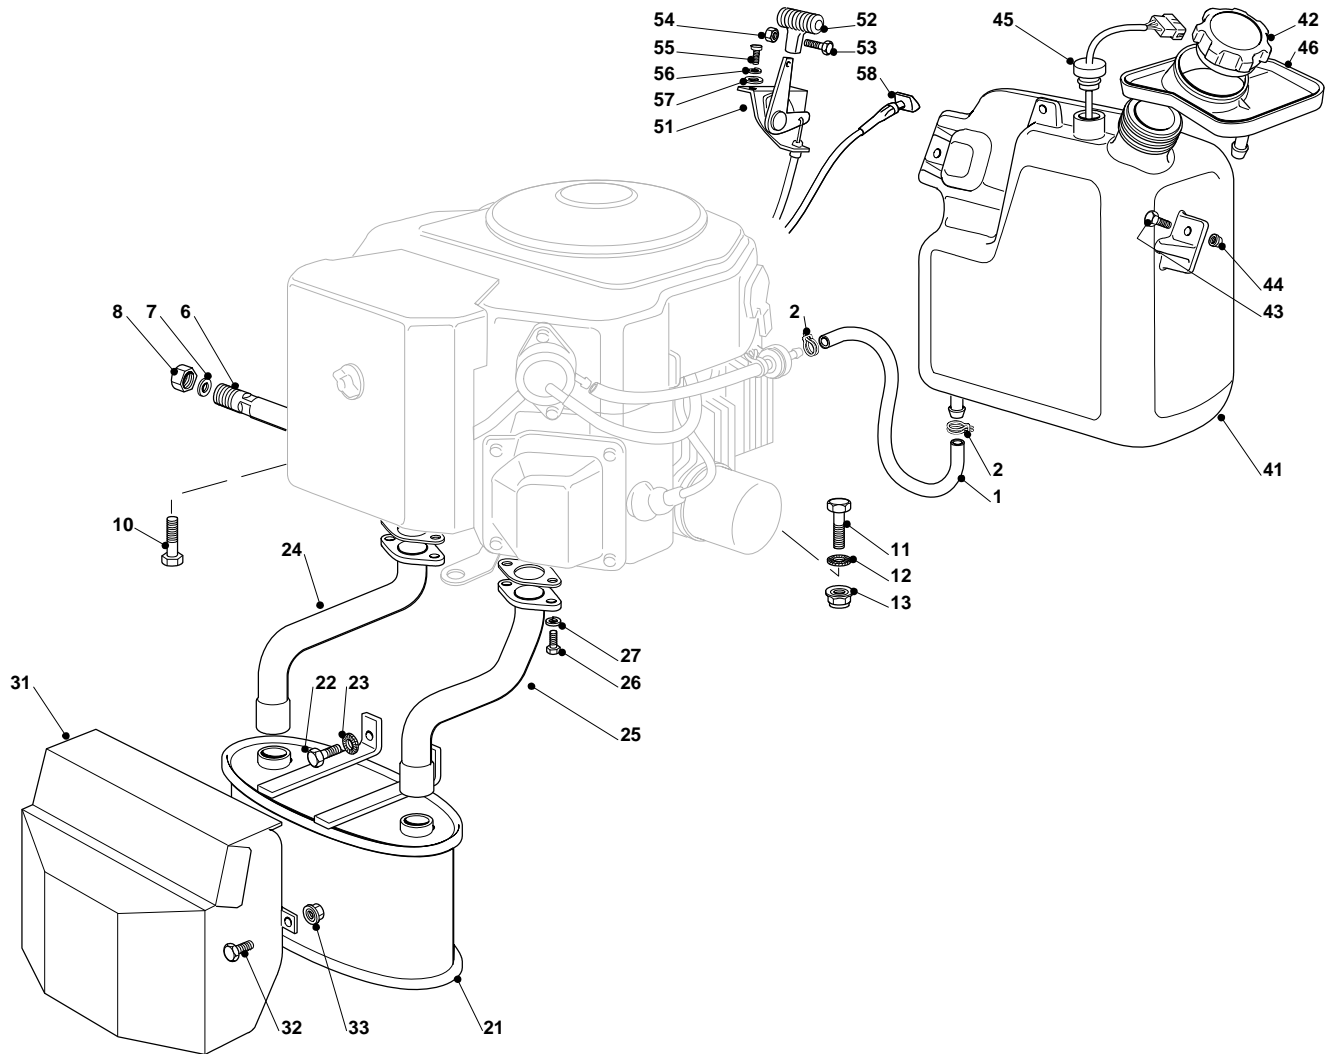

Pos. Fig.	Antal Quantity	Art No Part No	Benämning	Description	Anmärkning Notes
1	1	25869057/0	Vevstake	Connecting Tube (1000 Mm)	
2	2	18375051/1	Slangklämma	Fair Led	
6	1	25598050/0	Oil Discharge Extension	Oil Discharge Extension	
7	1	18737849/0	Lock	Oil Cap	
8	1	18401001/1	Tätningring	Oil Seal	
10	4	112735108/1	Skruv	Screw	
11	1	12691115/0	Skruv	Screw	
12	1	12540260/0	Bricka	Grower	
13	1	12154210/0	Mutter	Nut	
21	1	182750009/0	Ljuddämpare	Muffler	
22	2	12793301/0	Skruv	Screw	
23	2	12540260/0	Bricka	Grower	
24	1	118738234/0	Avgasrör	Exhaust Right Tube	
25	1	118738235/0	Avgasrör	Exhaust Left Tube	
26	4	12735530/0	Skruv	Screw	
27	4	12583500/0	Lísbricka	Grower	
31	1	382598043/0	Skydd	Guard	
32	2	12791011/0	Skruv	Screw	
33	2	12292102/0	Mutter	Nut	
41	1	325735125/0	Tank	Tank	
42	1	325795003/0	Lock	Cap	
43	2	12788910/0	Skruv	Screw	
44	2	12500092/0	Rivet	Rivet	
45	1	125290002/0	Fuel Level Indicator	Fuel Level Indicator	
46	1	325600086/0	Skydd	Guard	
51	1	182000213/0	Gasreglage	Accelerator	
52	1	25394501/0	Handtag	Handle	
53	1	12726388/0	Skruv	Screw	
54	1	12290800/0	Mutter	Nut	
55	2	12788512/0	Skruv	Screw	
56	2	12581200/0	Grower	Grower