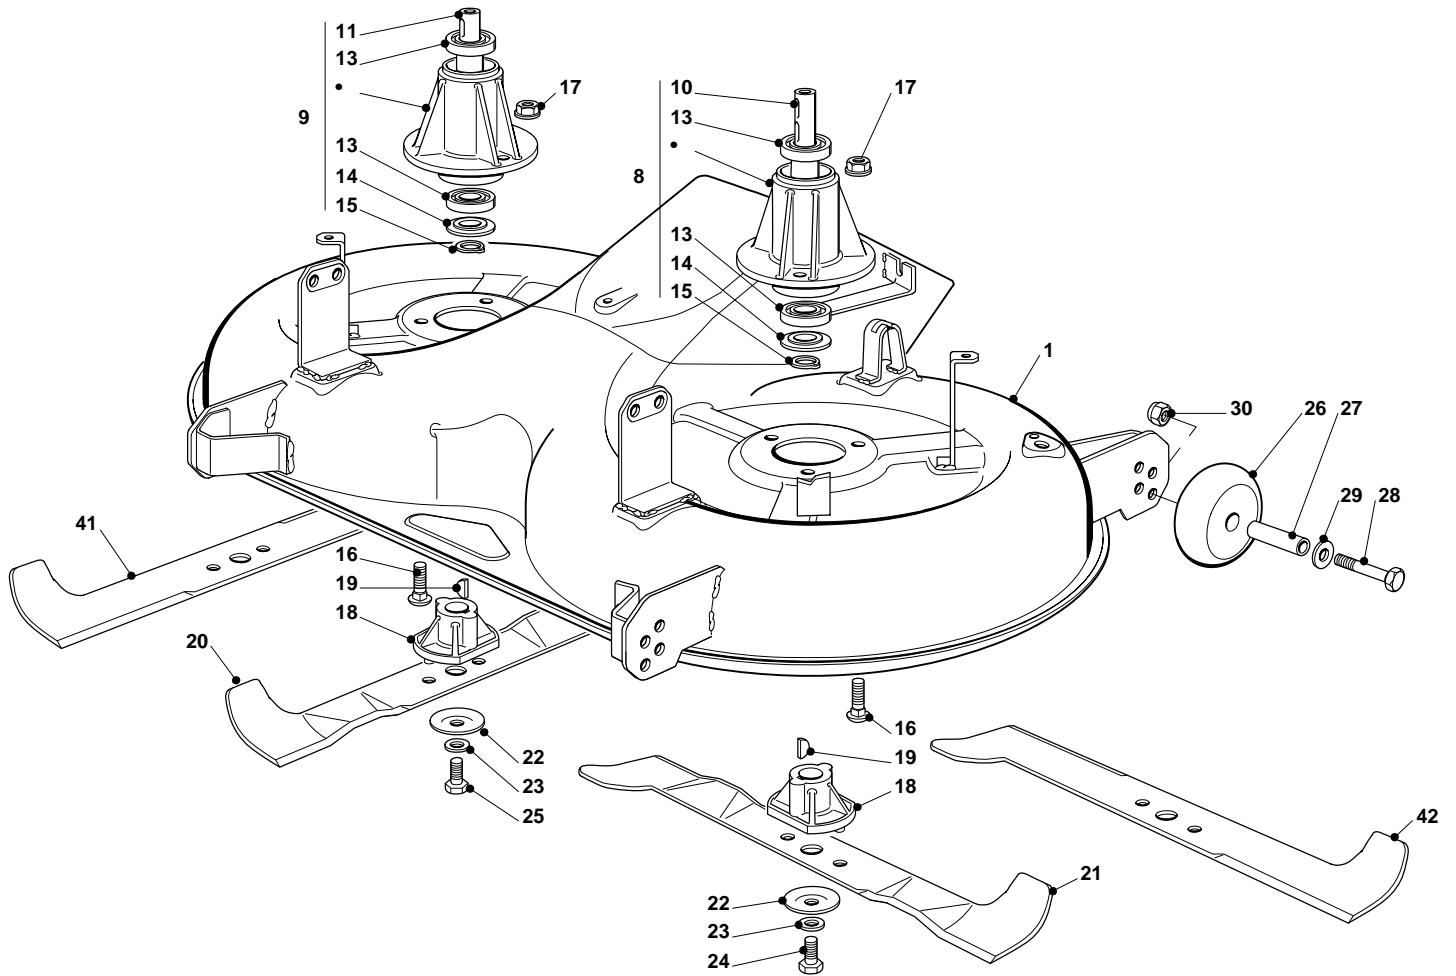

Pos. Fig.	Antal Quantity	Art No Part No	Benämning	Description	Anmärkning Notes
1	1	382564025/2	Cutting Plate Black	Cutting Plate Black	
8	1	82207200/1	Main Shaft Support	Main Shaft Support	
9	1	82207201/2	Secondary Shaft Support	Secondary Shaft Support	
10	1	25020800/1	Knivaxel	Main Blade Shaft	
11	1	25020801/2	Knivaxel	Secondary Blade Shaft	
13	4	19216032/0	Kullager	Bearing	
14	2	25160501/0	Dammskydd	Dust Cover	
15	2	12609260/0	Seegerring	Seeger	
16	6	12818700/0	Skruv	Screw	
17	6	12154210/0	Mutter	Nut	
18	2	25463200/0	Knivfäste	Blade Hub	
19	2	12139100/0	Kil	Key	
20	1	82004350/0	Kniv	Right Blade Mulching, Winged (Mod. 122)	
21	1	82004349/0	Kniv	Left Blade Mulching, Winged (Mod. 122)	
22	2	22160400/0	Bricka	Elastic Washer	
23	2	12523080/0	Bricka	Washer	
24	1	12735694/0	Skruv	Screw	
25	1	12735695/1	Skruv	Screw	
26	4	82700001/0	Stödhjul	Anti Scalp Wheel D.100	
27	4	25510072/0	Distans	Spacer	
28	4	12692050/0	Skruv	Screw	
29	4	12523060/0	Bricka	Washer	
30	4	12293201/0	Mutter	Nut	
41	1	82004343/0	Kniv	Right Blade, Winged	
42	1	82004342/0	Kniv	Left Blade, Winged