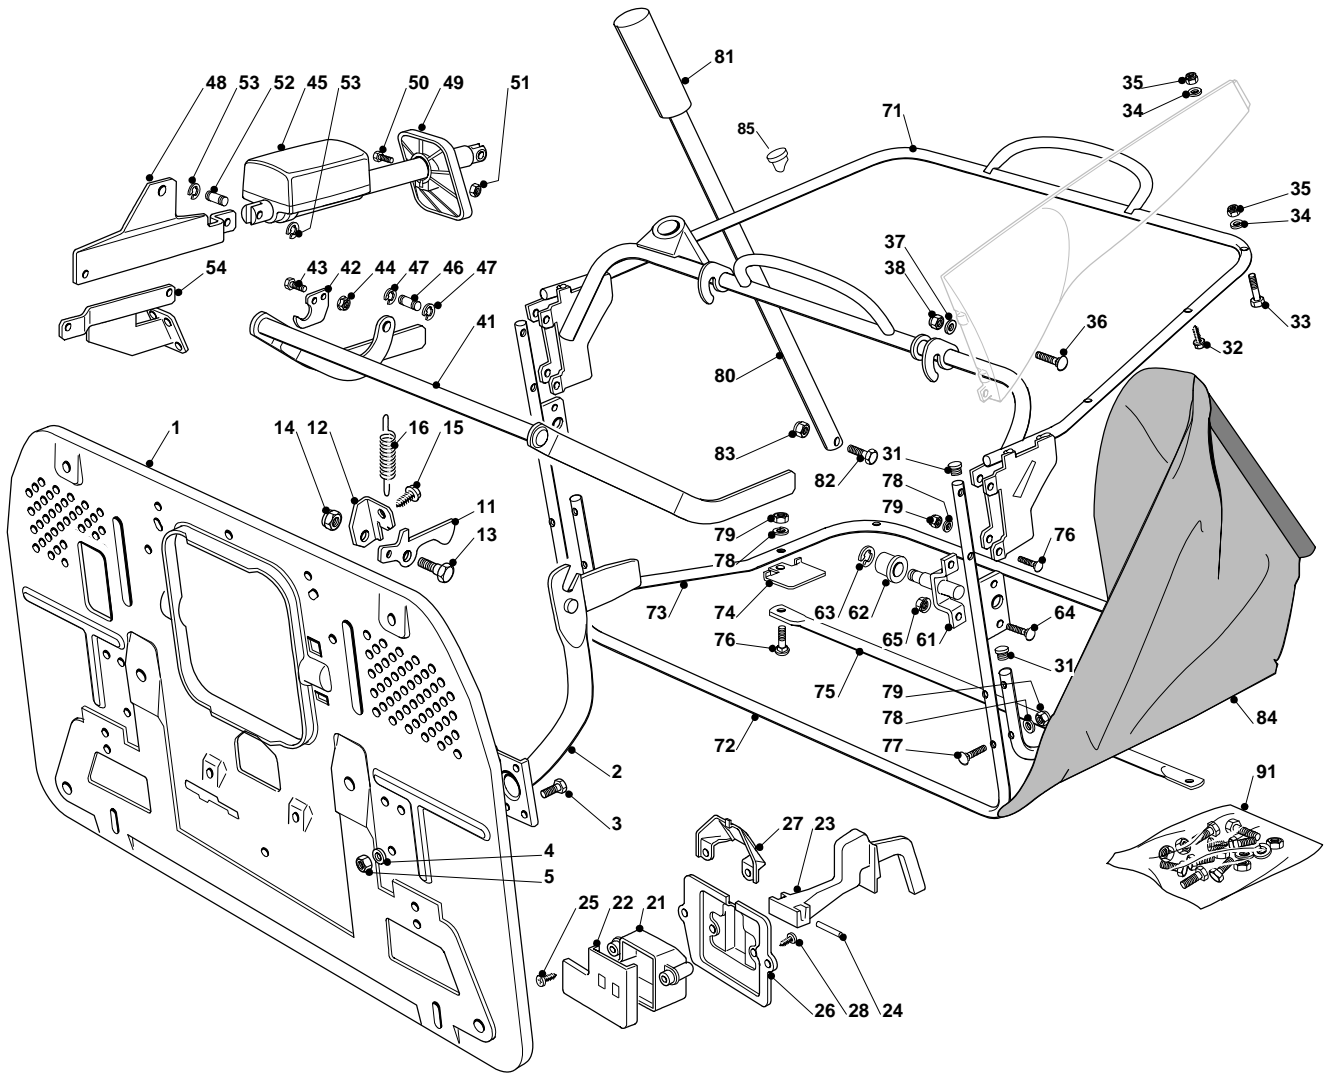

Pos. Fig.	Antal Quantity	Art No Part No	Benämning	Description	Anmärkning Notes
1	1	382547053/0	Mothäll	Plate	
2	2	82774245/0	Stöd	Support	
3	6	12793102/0	Skruv	Screw	
4	6	12523060/0	Bricka	Washer	
5	6	12293201/0	Mutter	Nut	
11	1	325774417/0	Fäste	Clamp	
12	1	25755031/0	Fästvinkel	Bracket	
13	1	25510080/0	Sprint	Pin	
14	1	12292102/0	Mutter	Nut	
15	1	12735122/0	Skruv	Screw	
16	1	25430220/0	Fjäder	Spring	
21	1	25600041/0	Skydd	Micro Protection	
22	1	25600042/0	Överbelastningsskydd	Protection Cover	
23	1	25318124/0	Arm	Lever	
24	1	12400030/0	Stift	Pin	
25	1	12728510/0	Skruv	Screw	
26	1	25785272/0	Knivskydd	Micro Protection	
27	1	25600048/0	Överbelastningsskydd	Protection Cover	
28	2	12728450/0	Skruv	Screw	
31	4	18566110/0	Plugg	Cap	
32	4	12735410/0	Skruv	Screw	
33	2	12689500/0	Skruv	Screw	
34	4	12521330/0	Bricka	Washer	
35	4	12154510/0	Mutter	Nut	
36	2	12815220/0	Skruv	Screw	
37	2	12521330/0	Bricka	Washer	
38	2	12154510/0	Mutter	Nut	
41	1	82000507/0	Axel	Axle	
42	2	25774317/0	Plåt	Plate	
43	4	12815210/0	Skruv	Screw	
44	4	12154510/0	Mutter	Nut