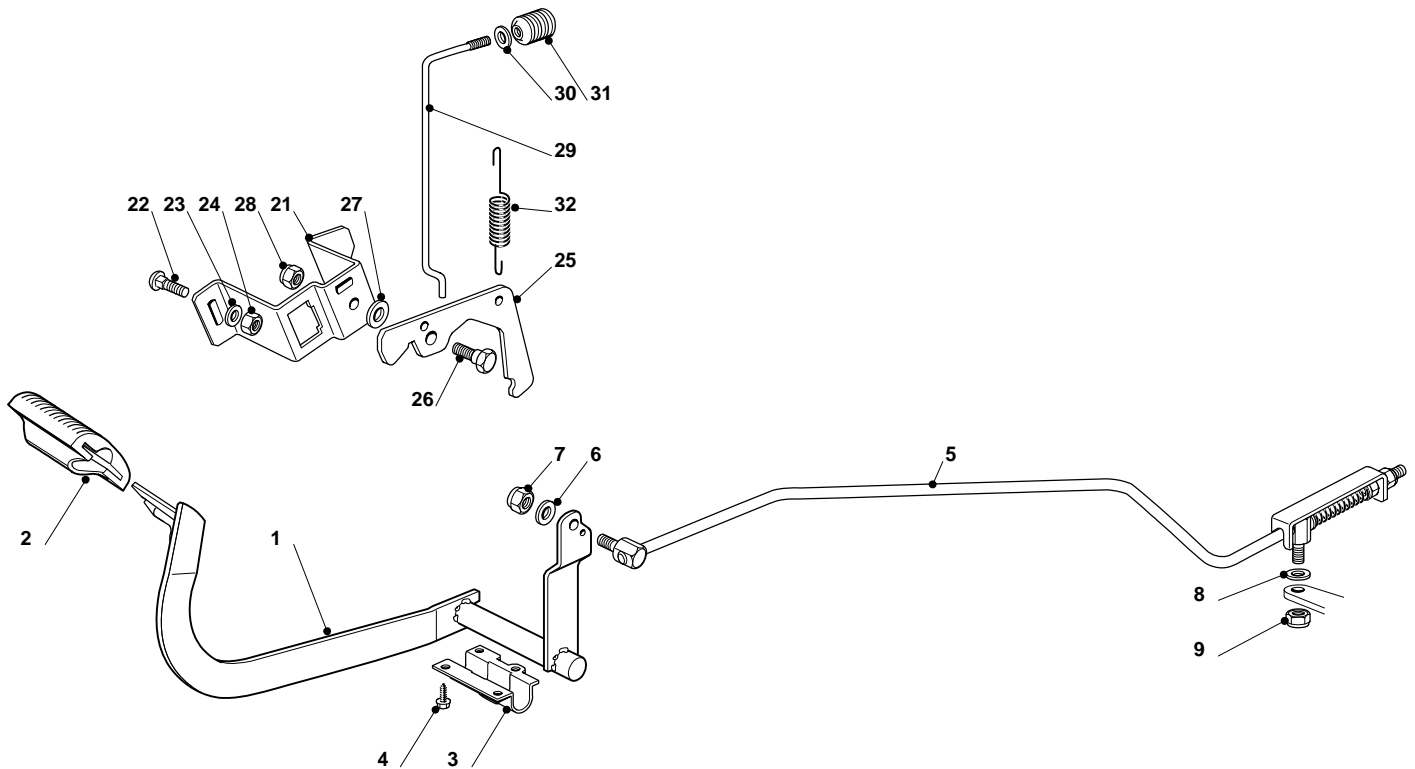

Pos. Fig.	Antal Quantity	Art No Part No	Benämning	Description	Anmärkning Notes
1	1	82500011/2	Pedal	Pedal	
2	1	25110267/0	Clamp Cover	Clamp Cover	
3	1	25547081/1	Plåt	Plate	
4	4	12731601/0	Skruv	Screw	
5	1	382000572/0	Länk	Rod	
6	1	12521350/0	Bricka	Washer	
7	1	12155000/0	Mutter	Nut	
8	1	12521350/0	Bricka	Washer	
9	1	12155000/0	Mutter	Nut	
21	1	25785143/0	Stöd	Support	
22	2	12815210/0	Skruv	Screw	
23	1	12523040/0	Bricka	Washer	
24	2	12154510/0	Mutter	Nut	
25	1	325253009/0	Hake	Hook	
26	1	22524970/2	Sprint	Pin	
27	1	25670011/0	Bricka	Washer	
28	1	12155000/0	Mutter	Nut	
29	1	25033047/0	Länk	Rod	
30	1	12523020/0	Bricka	Washer	
31	1	25394509/1	Knopp	Knob	
32	1	25430213/0	Fjäder	Spring