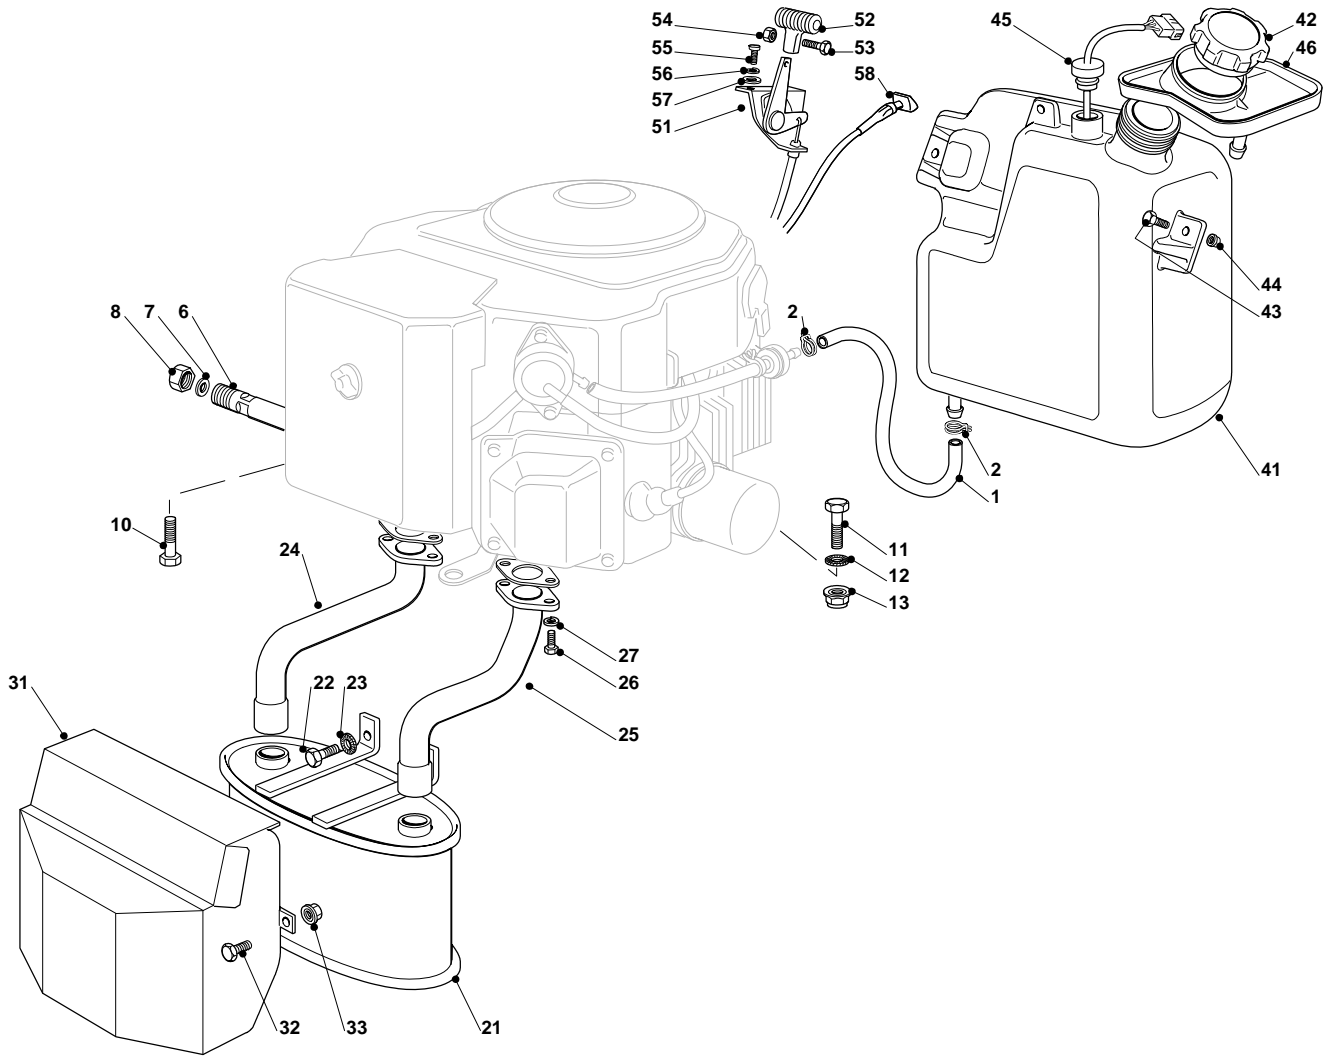

Pos. Fig.	Antal Quantity	Art No Part No	Benämning	Description	Anmärkning Notes
1	1	25869057/0	Vevstake	Connecting Tube (1000 Mm)	
2	2	18375051/1	Slangklämma	Fair Led	
6	1	25598050/0	Oil Discharge Extension	Oil Discharge Extension	
7	1	18737849/0	Lock	Oil Cap	
8	1	18401001/1	Tätningring	Oil Seal	
10	4	112735108/1	Skruv	Screw	
11	1	12691115/0	Skruv	Screw	
12	1	12540260/0	Bricka	Grower	
13	1	12154210/0	Mutter	Nut	
21	1	182750009/0	Ljuddämpare	Muffler	
22	2	12793301/0	Skruv	Screw	
23	2	12540260/0	Bricka	Grower	
24	1	118738234/0	Avgasrör	Exhaust Right Tube	
25	1	118738235/0	Avgasrör	Exhaust Left Tube	
26	4	12735530/0	Skruv	Screw	
27	4	12583500/0	Lísbricka	Grower	
31	1	382598043/0	Skydd	Guard	
32	2	12791011/0	Skruv	Screw	
33	2	12292102/0	Mutter	Nut	
41	1	325735125/0	Tank	Tank	
42	1	325795003/0	Lock	Cap	
43	2	12788910/0	Skruv	Screw	
44	2	12500092/0	Rivet	Rivet	
45	1	125290002/0	Fuel Level Indicator	Fuel Level Indicator	
46	1	325600086/0	Skydd	Guard	
51	1	182000213/0	Gasreglage	Accelerator	
52	1	25394501/0	Handtag	Handle	
53	1	12726388/0	Skruv	Screw	
54	1	12290800/0	Mutter	Nut	
55	2	12788512/0	Skruv	Screw	
56	2	12581200/0	Grower	Grower