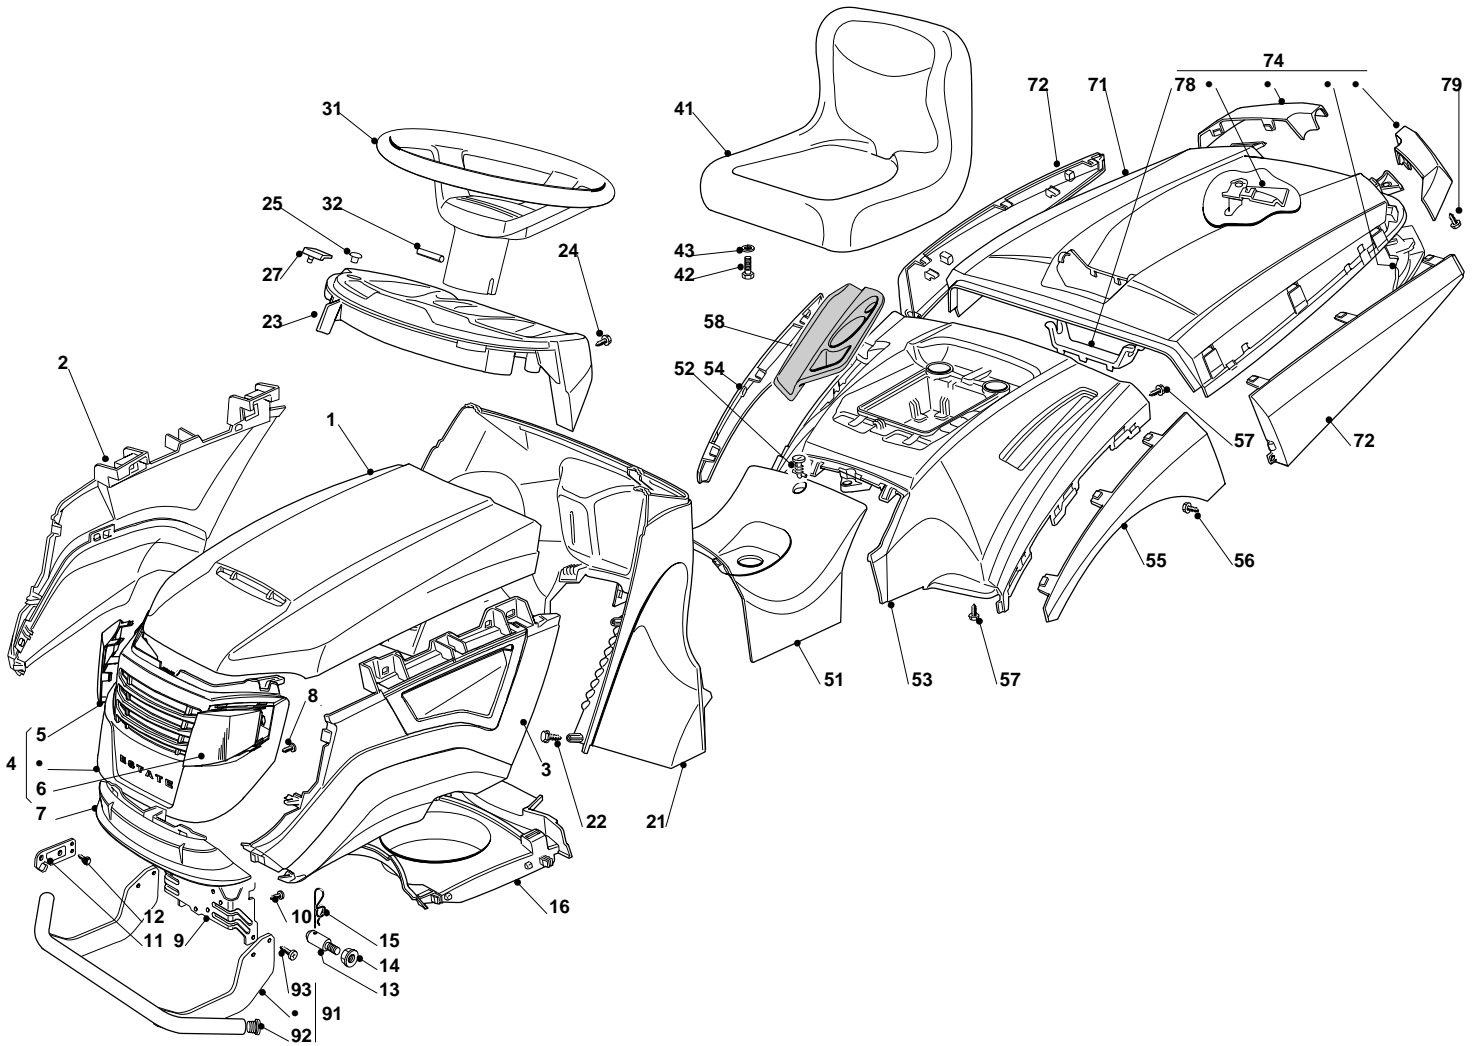

Pos. Fig.	Antal Quantity	Art No Part No	Benämning	Description	Anmärkning Notes
1	1	25076866/0	Upper Engine Hood, Yellow	Upper Engine Hood, Yellow	
2	1	382394611/0	Styrning	Hood, Right	
3	1	382394612/0	Styrning	Hood, Left	
4	1	82394610/0	Motorhuv	Grey Hood, Front	
5	1	25410876/0	Frontklåpa	Right Grill	
6	1	25410877/0	Frontklåpa	Left Grill	
7	1	25076865/0	Lower Grey Hood, Front	Lower Grey Hood, Front	
8	6	12735403/0	Skruv	Screw	
9	1	25774301/1	Motorhuv	Engine Hood Support	
10	5	12735403/0	Skruv	Screw	
11	2	25547109/1	Plåt	Plate	
12	4	12731580/0	Skruv	Screw	
13	2	25510068/0	Sprint	Pin	
14	2	12293201/0	Mutter	Nut	
15	1	24487998/0	Låsnål	Cotter Pin	
16	1	25108031/0	Inmatningsträtt	Conveyor	
21	1	25785231/1	Panel	Dashboard Support	
22	7	12735403/0	Skruv	Screw	
23	1	325120197/1	Panel	Dashboard, Red	
23	1	325120198/1	Panel	Dashboard, Black	
24	4	12728440/0	Skruv	Screw	
25	2	25120200/0	Lock	Plug	
27	2	25260000/0	Hylsa	Grommet	
31	1	25961210/0		Steering Wheel	
32	1	12620299/0	Stift	Pin	
41	1	25722457/0	Seat	Seat	
42	4	12793101/0	Skruv	Screw	
43	4	12583500/0	Låsbricka	Grower	
51	1	325110394/0	Klåpa	Cover	
52	1	25580020/0	Axelförlängning	Pivot	
53	1	25109754/0	Klåpa	Wheels Cover