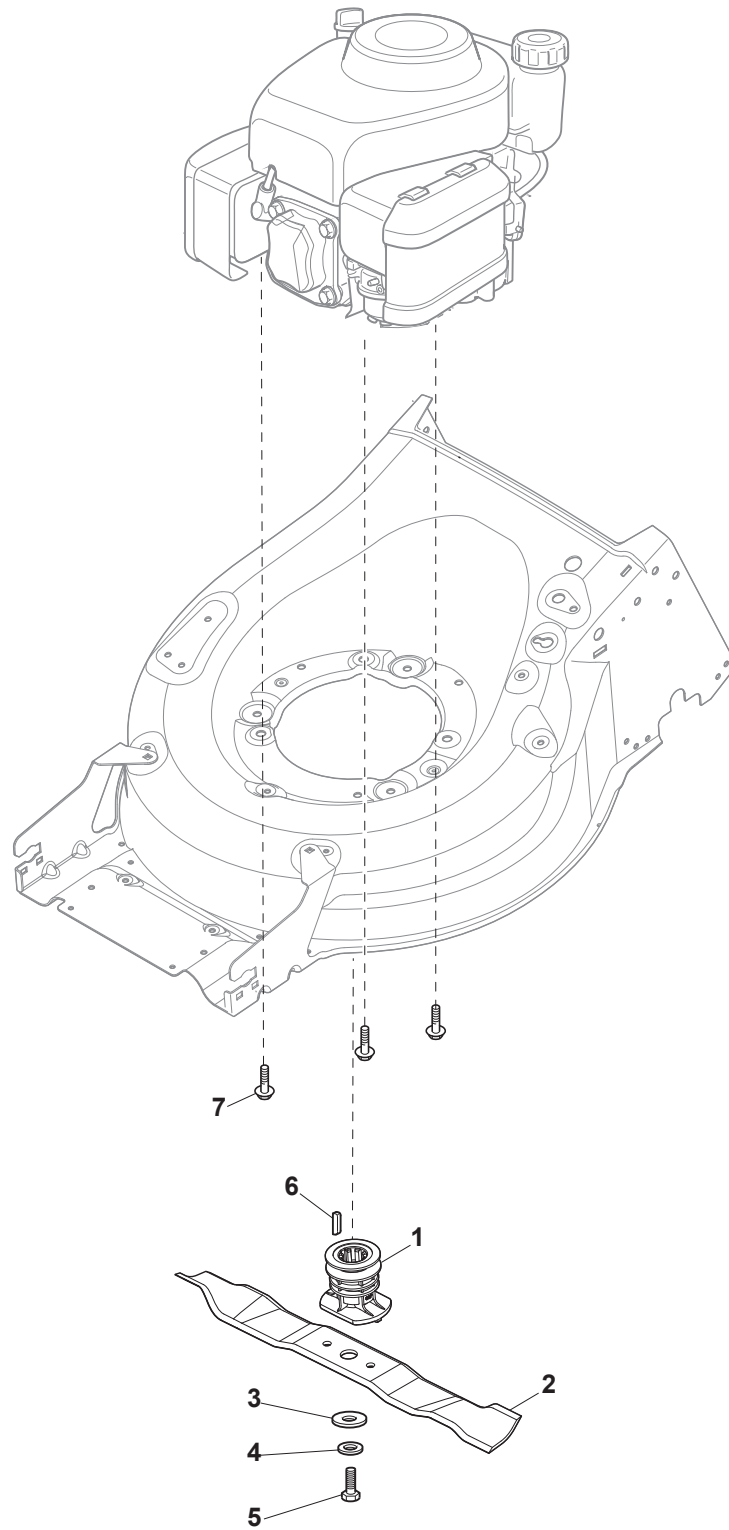

Fig.	Q.ty	Part No	Description	Notes
1	2	112728702/0	Screw	
2	1	112728691/0	Screw	
3	1	322722801/0	Starting Block Outer Half-Bearing	
4	1	118450051/0	Switch	
5	1	322722800/0	Starting Block Inner Half-Bearing	
6	1	118204120/1LC	Battery Charger	CE plug
6	1	118204121/1LC	Battery Charger	Uk plug
6	1	118204136/0	Battery Charger	CE plugg with B&S IS
6	1	118204137/0	Battery Charger	UK plugg with B&S IS
7	1	133320022/0	Fastpoint Clamp	
8	1	118204196/0	Cable, Start	
10	1	118390021/0	Conduit Clip	
11	1	322109533/0	Battery Holder	
12	1	118120052/0	Battery	
13	1	112728706/0	Screw	
14	1	325160039/0	Spacer	

Ball Bearing Ø200 - Wheels NTD

Ball Bearing Ø280 - Wheels NTD

Fig.	Q.ty	Part No	Description	Notes
1	8	119216035/0	Bearing	
2	4	381007416/2	Wheel	
4	2	381007417/2	Wheel	
5	6	112728706/0	Screw	
6	2	322120115/0	Wheels Crown	
7	2	122170845/0	Spacer	

Fig.	Q.ty	Part No	Description	Notes
1	1	122465607/3	Hub With Pulley, Crankshaft Ø 22.2	for GGP and B&S Engines
1	1	122465638/1	Hub With Pulley, Crankshaft Ø 22.2	for B&S 675E-750-850 Engines
2	1	181004409/0	Mulching Blade	
3	1	112508125/0	Elastic Washer	
4	1	322680021/0	Washer	
5	1	112735698/0	Screw	
6	1	112139100/0	Feather, Crankshaft Ø 22,2	
7	2	112691700/0	Screw	for B&S 675EX-750EX (MP1 504) and 850E
7	3	112692050/0	Screw	for B&S 750EX (MP1 554)
8	1	112521350/0	Washer	
9	3	112154210/0	Nut	
10	1	322170964/0	Protection	
11	3	122170835/0	Spacer	
12	1	112691700/0	Screw	for B&S 750EX Engines
12	1	112692050/0	Screw	for B&S 675EX-675E-850E Engines