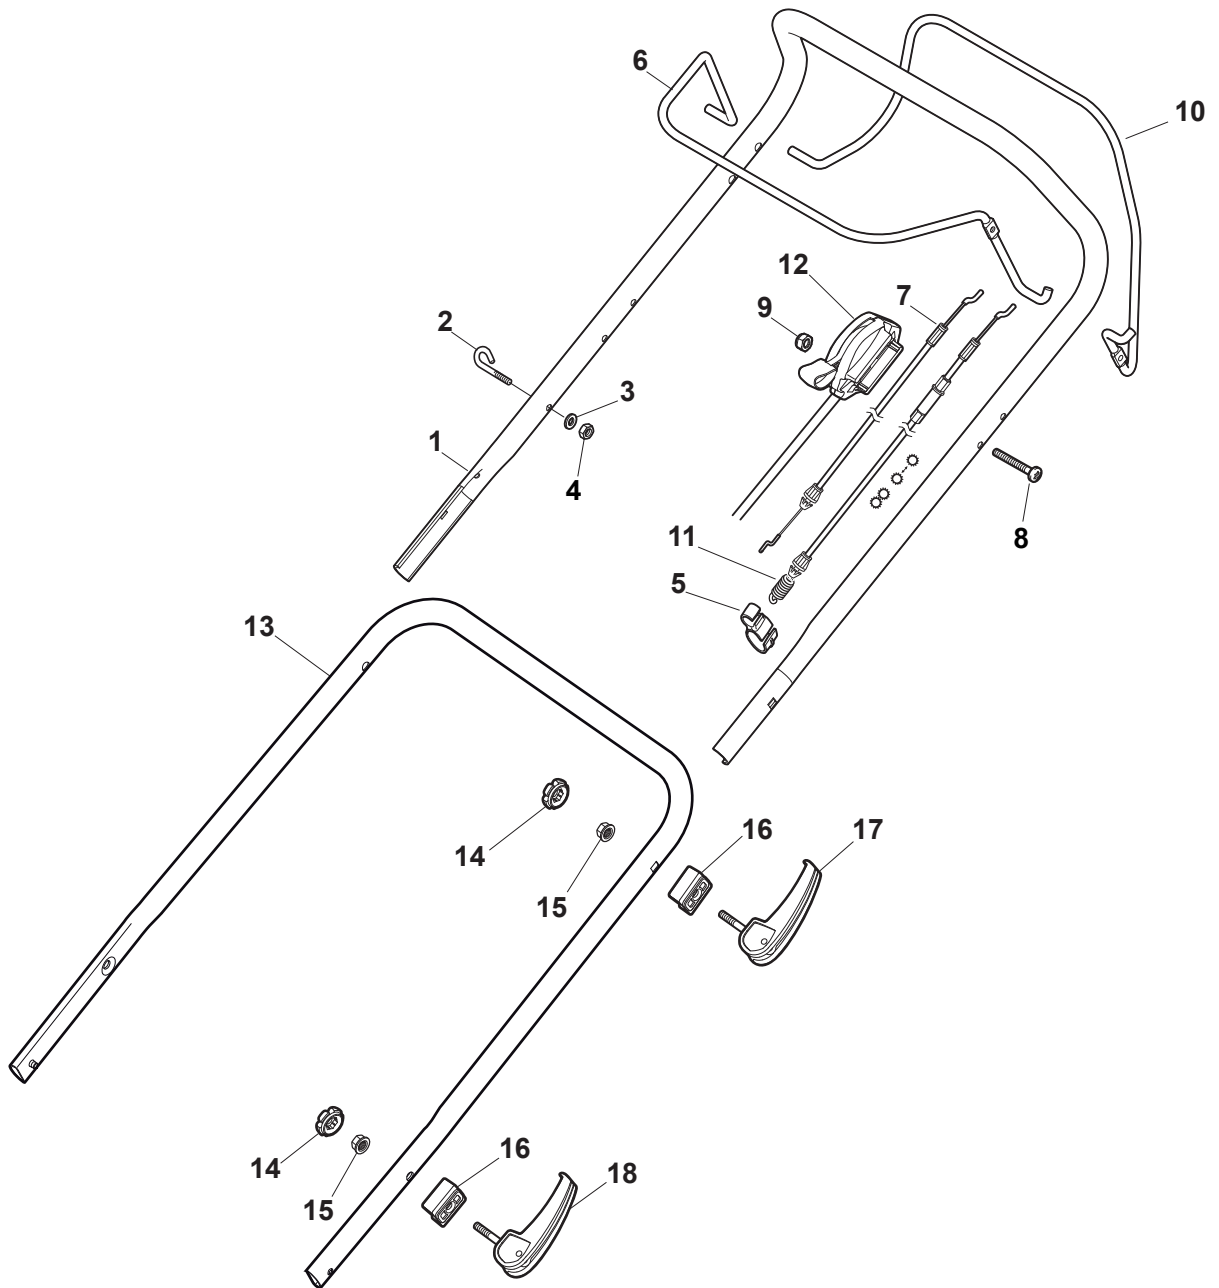

Fig.	Q.ty	Part No	Description	Notes
1	1	381006739/1	Handle, Upper Part	Black without Sponge
1	1	381006745/1	Handle, Upper Part With Sponge Handgrip	Black with Sponge
1	1	381006753/0	Handle, Upper Part Yellow	Yellow without Sponge
1	1	381006754/0	Handle, Upper Part Yellow	Yellow with Sponge
1	1	381006787/0	Handle, Upper Part	Black without Sponge - TRE Models
1	1	381007571/0	Handle, Upper Part	Black with Sponge - Variator
1	1	381007601/0	Handle, Upper Part	Yellow with Sponge - TRE Models
1	1	381007606/0	Handle, Upper Part	Yellow with Sponge - Variator
2	1	122430313/0	Guide Spring	
3	1	112521330/0	Washer	
4	1	112154510/0	Nut	
5	1	118390020/0	Conduit Clip	
6	1	181003363/1	Lever, Engine Brake Black	Black
6	1	381003365/0	Lever, Engine Brake Yellow	Yellow
6	1	381003376/0	Lever, Engine Brake Red	Red
7	1	181030057/0	Cable, Thread Engine Brake	For B&S 775 IS
7	1	181030106/0	Cable, Thread Engine Brake	For B&S 675 IS
8	1	112727783/0	Screw	
9	1	112154510/0	Nut	
10	1	181003364/0	Drive Control Lever	Black
10	1	381003366/0	Lever, Driving Yellow	Yellow
10	1	381003377/0	Drive Control Lever	Red
11	1	381030104/0	Clutch Cable	
12	1	322551640/0	Plate	
13	1	381007563/0	Lower Handle	Black
13	1	381007600/0	Lower Handle	Yellow
14	4	322399835/0	Knob	
15	4	122131750/0	Nut	
16	4	322680016/0	Washer	
17	2	381103350/0	Locking Handle Lever	Black
18	2	381003253/0	Locking Handle Lever	Black

Ball Bearing Ø200 - Wheels NTD

Ball Bearing Ø280 - Wheels NTD

Fig.	Q.ty	Part No	Description	Notes
1	8	119216035/0	Bearing	
2	4	381007416/2	Wheel	
4	2	381007417/2	Wheel	
5	6	112728706/0	Screw	
6	2	322120115/0	Wheels Crown	
7	2	122170845/0	Spacer	