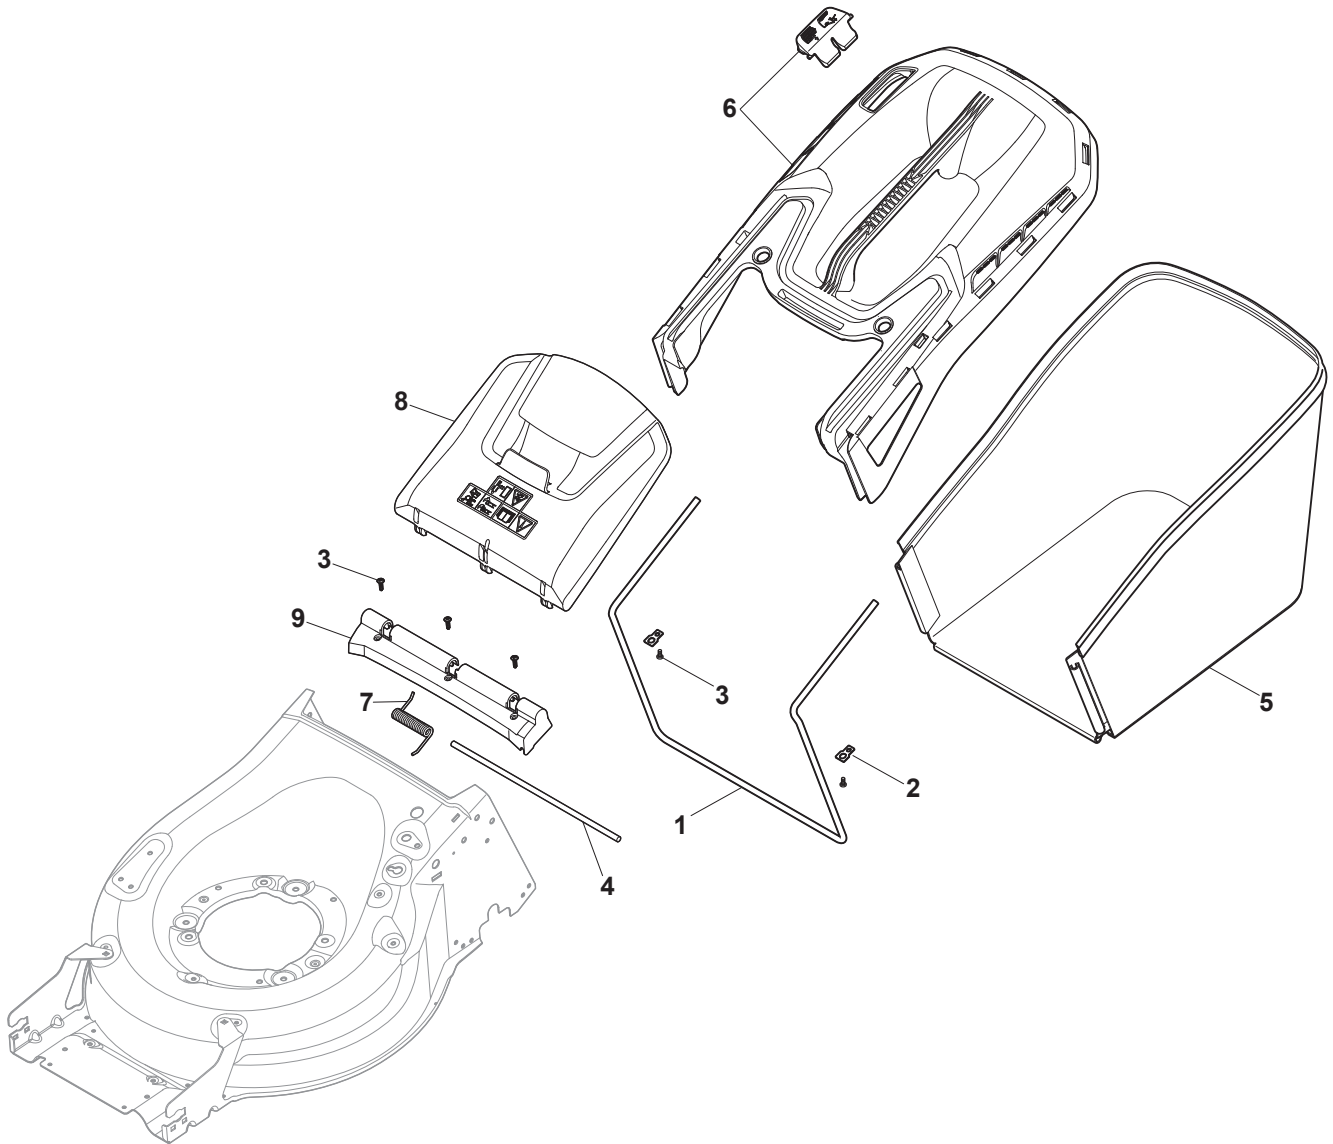

Fig.	Q.ty	Part No	Description	Notes
1	1	181006411/0	Fabric Box Frame	
2	2	322557177/0	Plate	
3	5	112728697/0	Screw	
4	1	122517884/0	Pin	
5	1	181102349/0	Cancas Grasscatcher	
6	1	381486039/0	Box, Upper Side Black	with Red Indicator
7	1	122450479/0	Spring	
8	1	322600308/0	Stone Guard, Black	Black
8	1	322600312/0	Stone Guard, White	White
8	1	322600339/0	Stone Guard, Yellow	Yellow
9	1	322109569/0	Black Stone Guard Support	Black
9	1	322109584/0	Yellow Stone Guard Support	Yellow