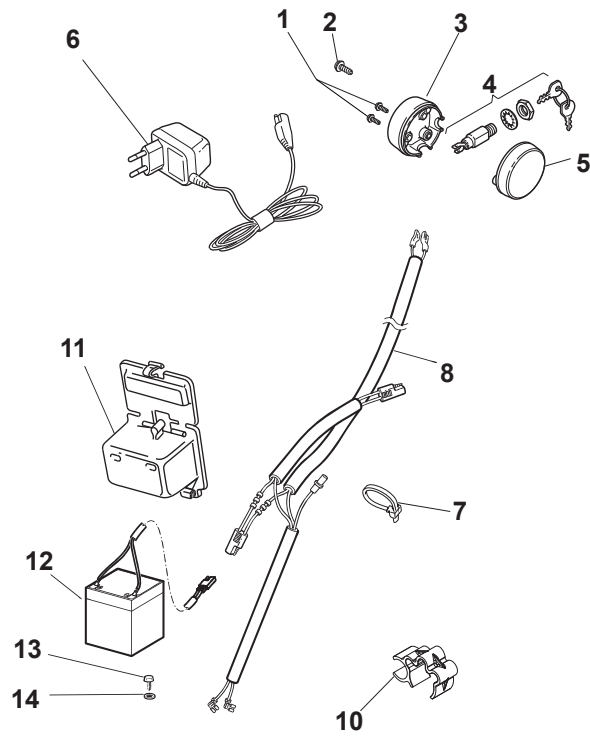

Fig.	Q.ty	Part No	Description	Notes
1	1	112728702/0	Screw	without Varietor
1	1	112728300/0	Screw	with Varietor
2	1	133320022/0	Fastpoint Clamp	
3	1	322076570/1	Battery Safety Key	
4	1	381600400/0	Switch	Cable Lenght L= 1120
4	1	381600401/0	Switch	Cable Lenght L= 920
5	1	118120061/0	Battery	
6	1	118204136/0	Battery Charger	CE plug
6	1	118204137/0	Battery Charger	UK plug

Fig.	Q.ty	Part No	Description	Notes
1	2	112728702/0	Screw	
2	1	112728691/0	Screw	
3	1	322722801/0	Starting Block Outer Half-Bearing	
4	1	118450051/0	Switch	
5	1	322722800/0	Starting Block Inner Half-Bearing	
6	1	118204120/1LC	Battery Charger	CE plug
6	1	118204121/1LC	Battery Charger	Uk plug
6	1	118204136/0	Battery Charger	CE plugg with B&S IS
6	1	118204137/0	Battery Charger	UK plugg with B&S IS
7	1	133320022/0	Fastpoint Clamp	
8	1	118204196/0	Cable, Start	
10	1	118390021/0	Conduit Clip	
11	1	322109533/0	Battery Holder	
12	1	118120052/0	Battery	
13	1	112728706/0	Screw	
14	1	325160039/0	Spacer	

Ball Bearing Ø200 - Wheels NTD

Ball Bearing Ø280 - Wheels NTD

Fig.	Q.ty	Part No	Description	Notes
1	8	119216035/0	Bearing	
2	4	381007416/2	Wheel	
4	2	381007417/2	Wheel	
5	6	112728706/0	Screw	
6	2	322120115/0	Wheels Crown	
7	2	122170845/0	Spacer	