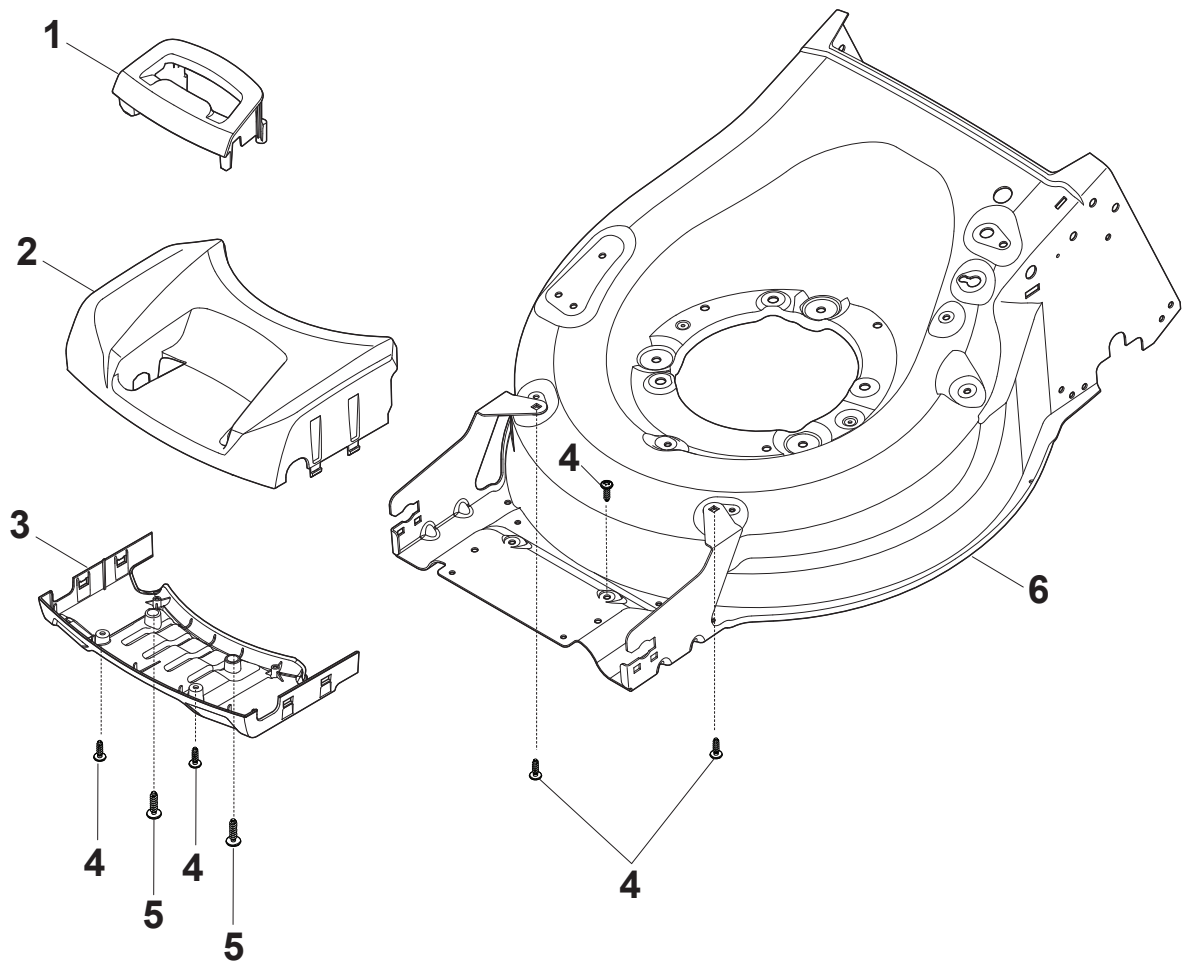

MP1 554 WSE

Petrol Lawn Mower Mask

Issue 11 - 2017

Fig.	Q.ty	Part No	Description	Notes
1	1	322393741/0	Handle	
2	1	322226216/0	Mask, White	
3	1	322500112/0	Front Combi	
4	6	112728697/0	Screw	
5	2	112728699/0	Screw	
6	1	381004778/0	Red Deck