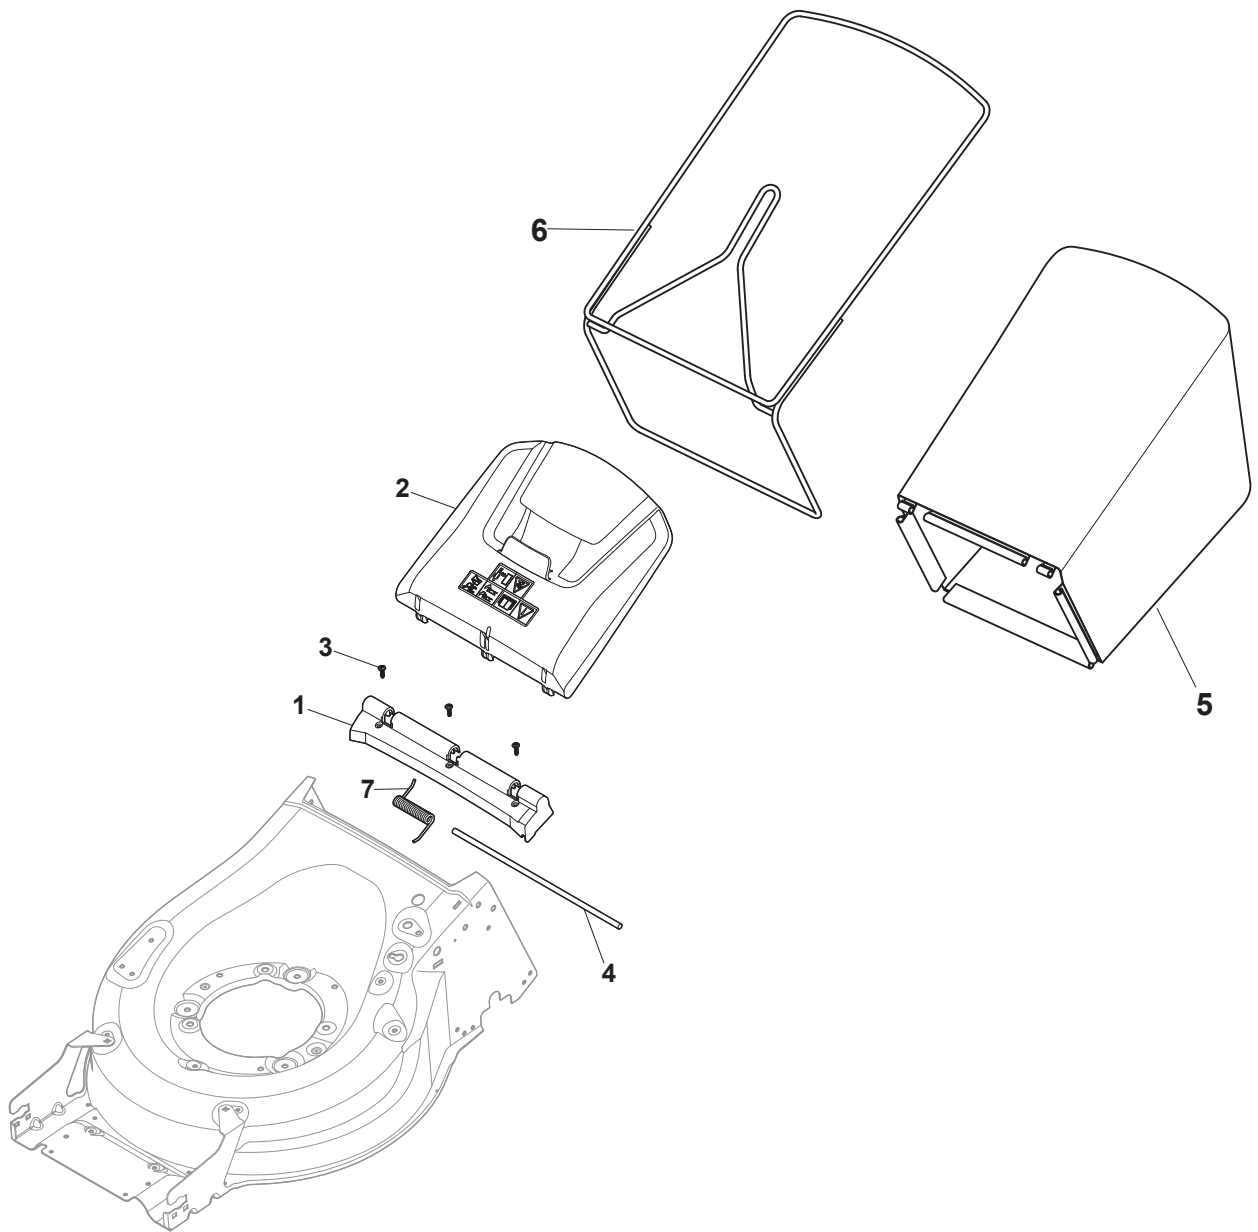

Fig.	Q.ty	Part No	Description	Notes
1	1	322109569/0	Black Stone Guard Support	Black
1	1	322109584/0	Yellow Stone Guard Support	Yellow
2	1	322600308/0	Stone Guard, Black	Black
2	1	322600312/0	Stone Guard, White	Yellow
3	3	112728697/0	Screw	
4	1	122517884/0	Pin	
5	1	181102350/0	Cancas Grasscatcher	
6	1	181006410/0	Fabric Box Frame	
7	1	122450479/0	Spring