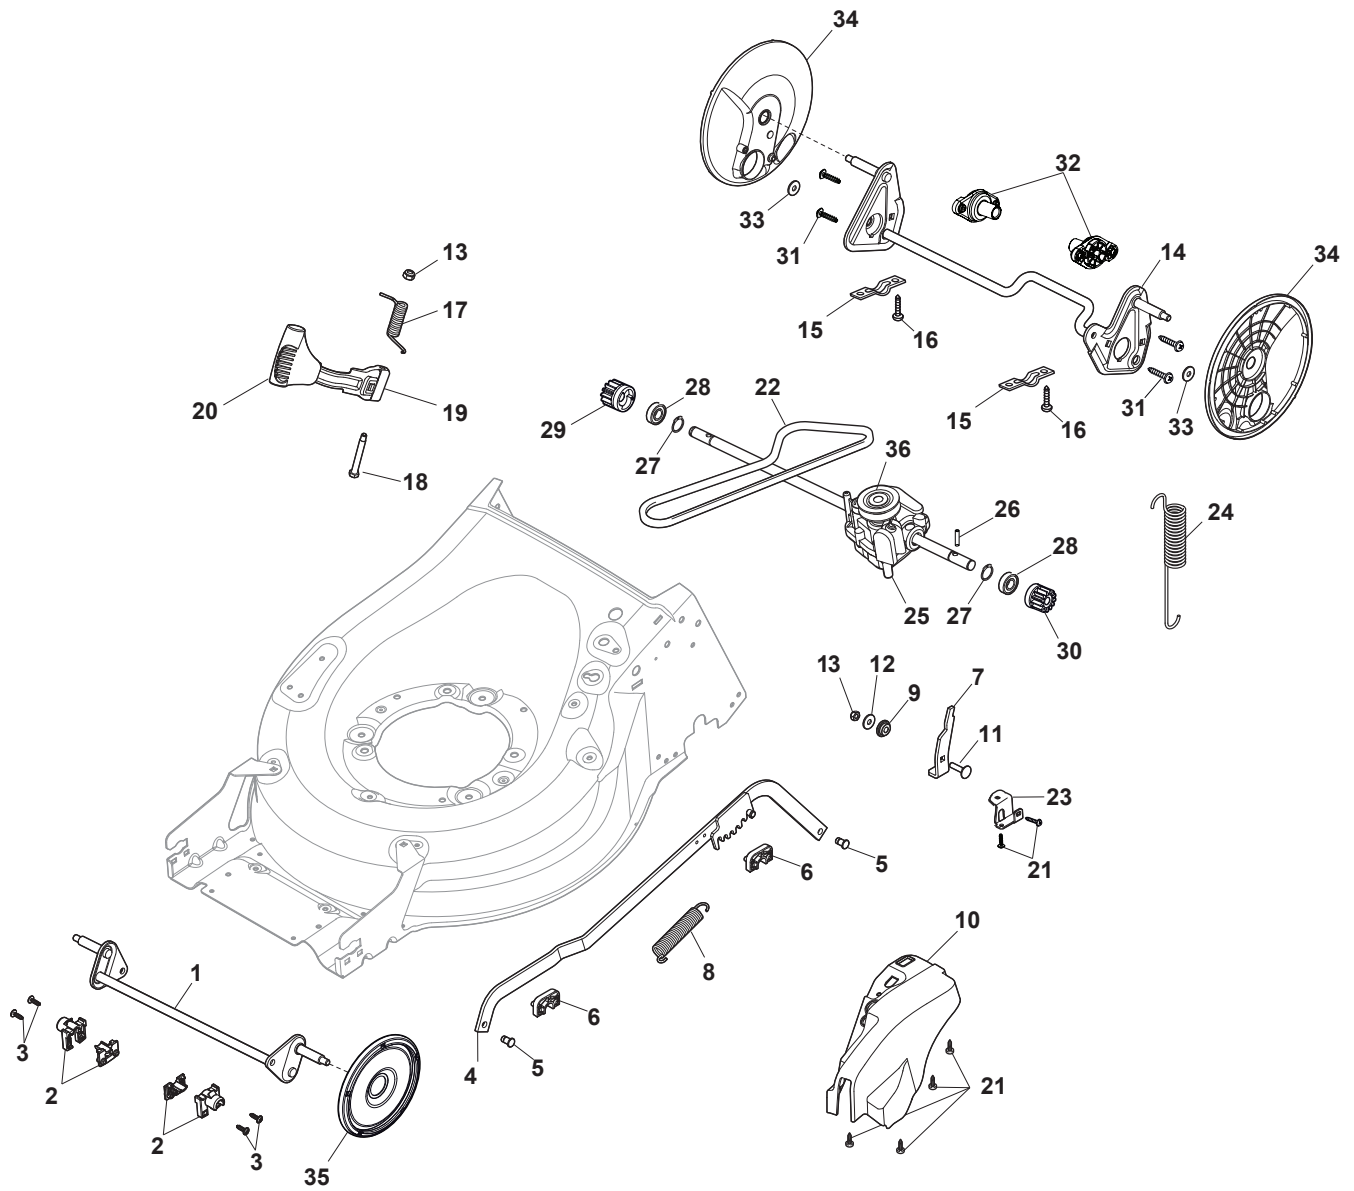

THIS INFORMATION IS NOT INTENDED FOR SALE OR RESALE, AND THIS NOTICE MUST REMAIN ON ALL COPIES.

Fig.	Q.ty	Part No	Description	Notes
1	1	322055264/0	Lower Cover	
2	1	322055265/0	Upper Cover	
3	1	322602026/0	Button	
4	5	112728699/0	Screw	
5	1	125943004/0	Screw	
6	1	122450477/0	Spring	
7	1	322981471/1	Plate	
8	5	112728697/0	Screw	
9	1	322602027/0	Lens	
10	1	322602028/0	Visualizer	
11	1	112154510/0	Nut	
12	1	112523040/0	Washer	
13	1	122517873/0	Pin	
14	1	381003475/1	Lever, Height Adjustment	
15	1	322778475/0	Bracket	
16	1	112815270/0	Screw	
17	1	122450480/0	Spring	
18	2	322545152/0	Plate	
19	4	112728697/0	Screw	
20	1	322778473/0	Bracket	
21	1	181003114/0	Gear Box	
22	1	122450478/0	Spring	
23	1	381302883/0	Front Wheel Axle	
24	1	381302889/0	Rear Wheel Axle	
25	1	135064100/0	Belt	
26	2	119216035/0	Bearing	
27	1	122570134/0	Left Pinion	
28	1	122570133/0	Right Pinion	
29	4	112608600/0	Seeger	
30	2	122753000/0	Pin	
31	1	381002046/0	Wheels Control Rod	
32	2	122519823/0	Pin	
33	2	322785305/1	Support	
34	4	112728697/0	Screw	
35	2	112436051/0	Plate	
36	1	112645708/0	Pin	
37	2	322600145/0	Protection, Wheel	NOT for Delta Hole wheels
38	2	322600208/0	Protection, Wheel	
39	1	122601909/0	Pulley	