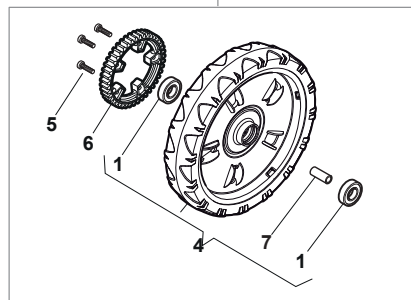

Fig.	Q.ty	Part No	Description	Notes
1	1	112728702/0	Screw	without Varietor
1	1	112728300/0	Screw	with Varietor
2	1	133320022/0	Fastpoint Clamp	
3	1	322076570/1	Battery Safety Key	
4	1	381600400/0	Switch	Cable Lenght L= 1120
4	1	381600401/0	Switch	Cable Lenght L= 920
5	1	118120061/0	Battery	
6	1	118204136/0	Battery Charger	CE plug
6	1	118204137/0	Battery Charger	UK plug

Fig.	Q.ty	Part No	Description	Notes
1	2	112728702/0	Screw	
2	1	112728691/0	Screw	
3	1	322722801/0	Starting Block Outer Half-Bearing	
4	1	118450051/0	Switch	
5	1	322722800/0	Starting Block Inner Half-Bearing	
6	1	118204120/1LC	Battery Charger	CE plug
6	1	118204121/1LC	Battery Charger	Uk plug
6	1	118204136/0	Battery Charger	CE plugg with B&S IS
6	1	118204137/0	Battery Charger	UK plugg with B&S IS
7	1	133320022/0	Fastpoint Clamp	
8	1	118204196/0	Cable, Start	
10	1	118390021/0	Conduit Clip	
11	1	322109533/0	Battery Holder	
12	1	118120052/0	Battery	
13	1	112728706/0	Screw	
14	1	325160039/0	Spacer	

Ball Bearing Ø200 - Wheels NTD

Ball Bearing Ø280 - Wheels NTD

Fig.	Q.ty	Part No	Description	Notes
1	8	119216035/0	Bearing	
2	4	381007416/2	Wheel	
4	2	381007417/2	Wheel	
5	6	112728706/0	Screw	
6	2	322120115/0	Wheels Crown	
7	2	122170845/0	Spacer	