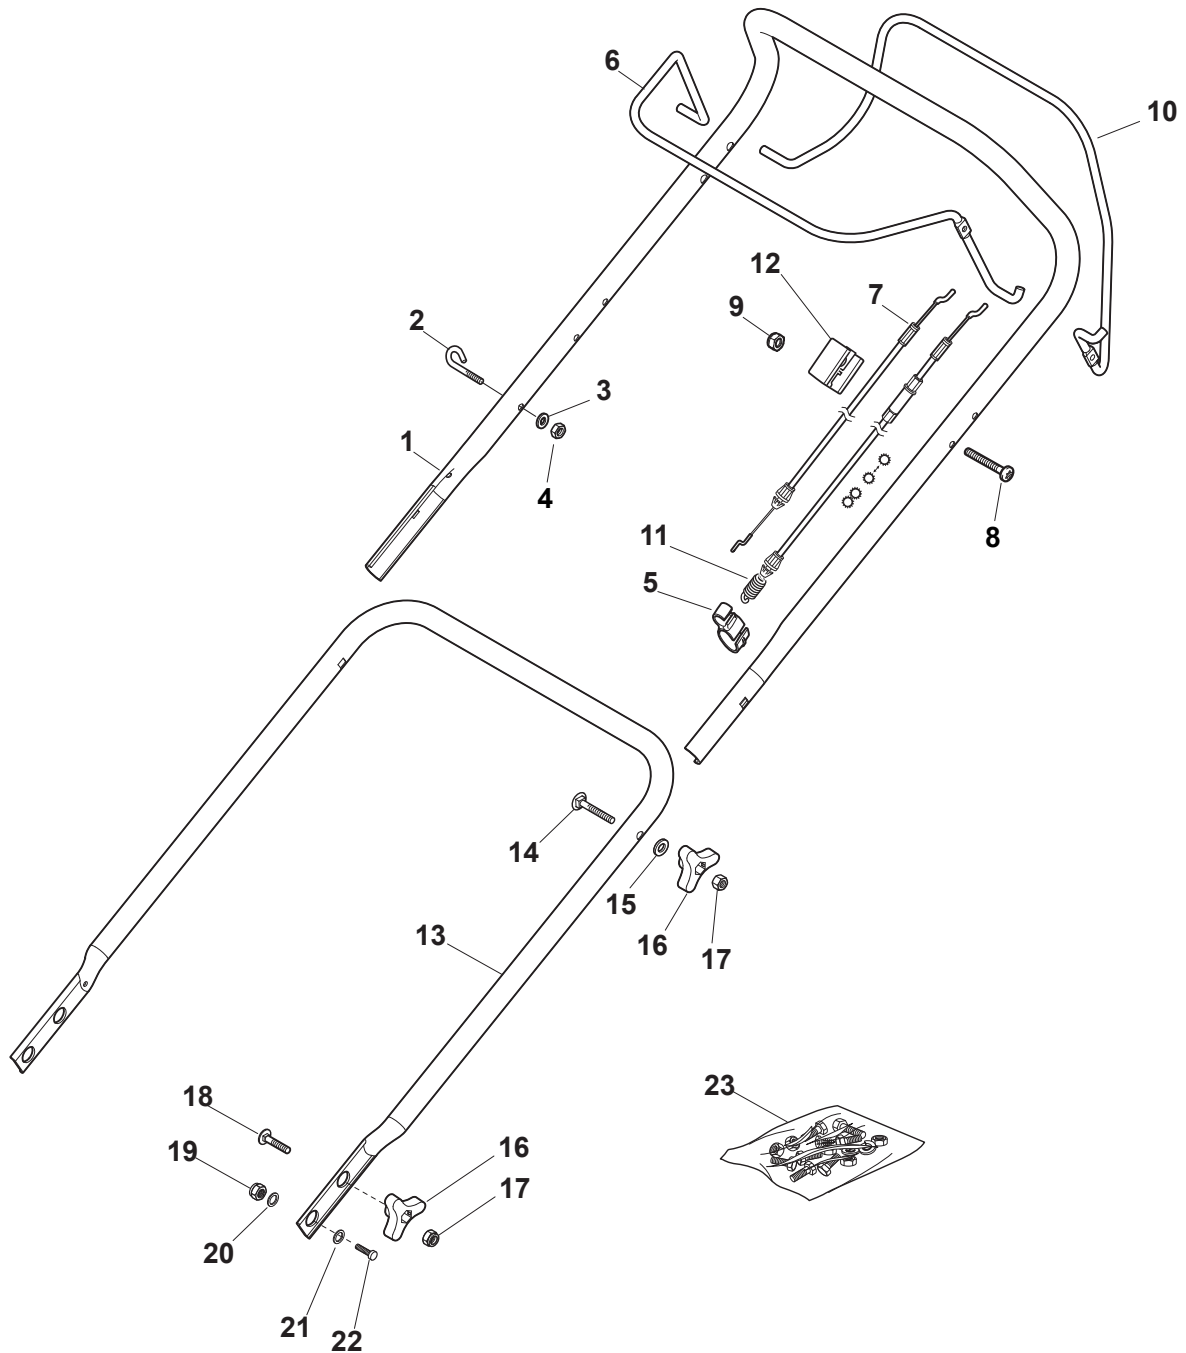

THIS INFORMATION IS NOT INTENDED FOR SALE OR RESALE, AND THIS NOTICE MUST REMAIN ON ALL COPIES.

Fig.	Q.ty	Part No	Description	Notes
1	1	322055264/0	Lower Cover	
2	1	322055265/0	Upper Cover	
3	1	322602026/0	Button	
4	5	112728699/0	Screw	
5	1	125943004/0	Screw	
6	1	122450477/0	Spring	
7	1	322981471/1	Plate	
8	5	112728697/0	Screw	
9	1	322602027/0	Lens	
10	1	322602028/0	Visualizer	
11	1	112154510/0	Nut	
12	1	112523040/0	Washer	
13	1	122517873/0	Pin	
14	1	381003475/1	Lever, Height Adjustment	
15	1	322778475/0	Bracket	
16	1	112815270/0	Screw	
17	1	122450480/0	Spring	
18	2	322545152/0	Plate	
19	4	112728697/0	Screw	
20	1	322778473/0	Bracket	
21	1	181003114/0	Gear Box	
22	1	122450478/0	Spring	
23	1	381302883/0	Front Wheel Axle	
24	1	381302889/0	Rear Wheel Axle	
25	1	135064100/0	Belt	
26	2	119216035/0	Bearing	
27	1	122570134/0	Left Pinion	
28	1	122570133/0	Right Pinion	
29	4	112608600/0	Seeger	
30	2	122753000/0	Pin	
31	1	381002046/0	Wheels Control Rod	
32	2	122519823/0	Pin	
33	2	322785305/1	Support	
34	4	112728697/0	Screw	
35	2	112436051/0	Plate	
36	1	112645708/0	Pin	
37	2	322600145/0	Protection, Wheel	NOT for Delta Hole wheels
38	2	322600208/0	Protection, Wheel	
39	1	122601909/0	Pulley	

Fig.	Q.ty	Part No	Description	Notes
1	1	322500113/0	Front Combi	
2	6	112728697/0	Screw	
3	2	112728699/0	Screw	
4	1	322055524/0	Insert	
5	1	322226217/0	Mask, Light Red	
5	1	322226221/0	Mask, Black	
5	1	322226242/0	Mask, Dark Red	
6	1	322393742/0	Handle	
7	1	381004793/0	Red Deck	

Ball Bearing Ø200 - Wheels NTD

Ball Bearing Ø280 - Wheels NTD

Fig.	Q.ty	Part No	Description	Notes
1	8	119216035/0	Bearing	
2	4	381007416/2	Wheel	
4	2	381007417/2	Wheel	
5	6	112728706/0	Screw	
6	2	322120115/0	Wheels Crown	
7	2	122170845/0	Spacer	