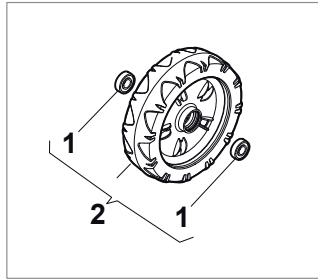

Fig.	Q.ty	Part No	Description	Notes
1	1	112728702/0	Screw	without Varietor
1	1	112728300/0	Screw	with Varietor
2	1	133320022/0	Fastpoint Clamp	
3	1	322076570/1	Battery Safety Key	
4	1	381600400/0	Switch	Cable Lenght L= 1120
4	1	381600401/0	Switch	Cable Lenght L= 920
5	1	118120061/0	Battery	
6	1	118204136/0	Battery Charger	CE plug
6	1	118204137/0	Battery Charger	UK plug

Fig.	Q.ty	Part No	Description	Notes
1	2	112728702/0	Screw	
2	1	112728691/0	Screw	
3	1	322722801/0	Starting Block Outer Half-Bearing	
4	1	118450051/0	Switch	
5	1	322722800/0	Starting Block Inner Half-Bearing	
6	1	118204120/1LC	Battery Charger	CE plug
6	1	118204121/1LC	Battery Charger	Uk plug
6	1	118204136/0	Battery Charger	CE plugg with B&S IS
6	1	118204137/0	Battery Charger	UK plugg with B&S IS
7	1	133320022/0	Fastpoint Clamp	
8	1	118204196/0	Cable, Start	
10	1	118390021/0	Conduit Clip	
11	1	322109533/0	Battery Holder	
12	1	118120052/0	Battery	
13	1	112728706/0	Screw	
14	1	325160039/0	Spacer	

Ball Bearing Ø200 - Wheels NTD

Ball Bearing Ø280 - Wheels NTD

Fig.	Q.ty	Part No	Description	Notes
1	8	119216035/0	Bearing	
2	4	381007416/2	Wheel	
4	2	381007417/2	Wheel	
5	6	112728706/0	Screw	
6	2	322120115/0	Wheels Crown	
7	2	122170845/0	Spacer	