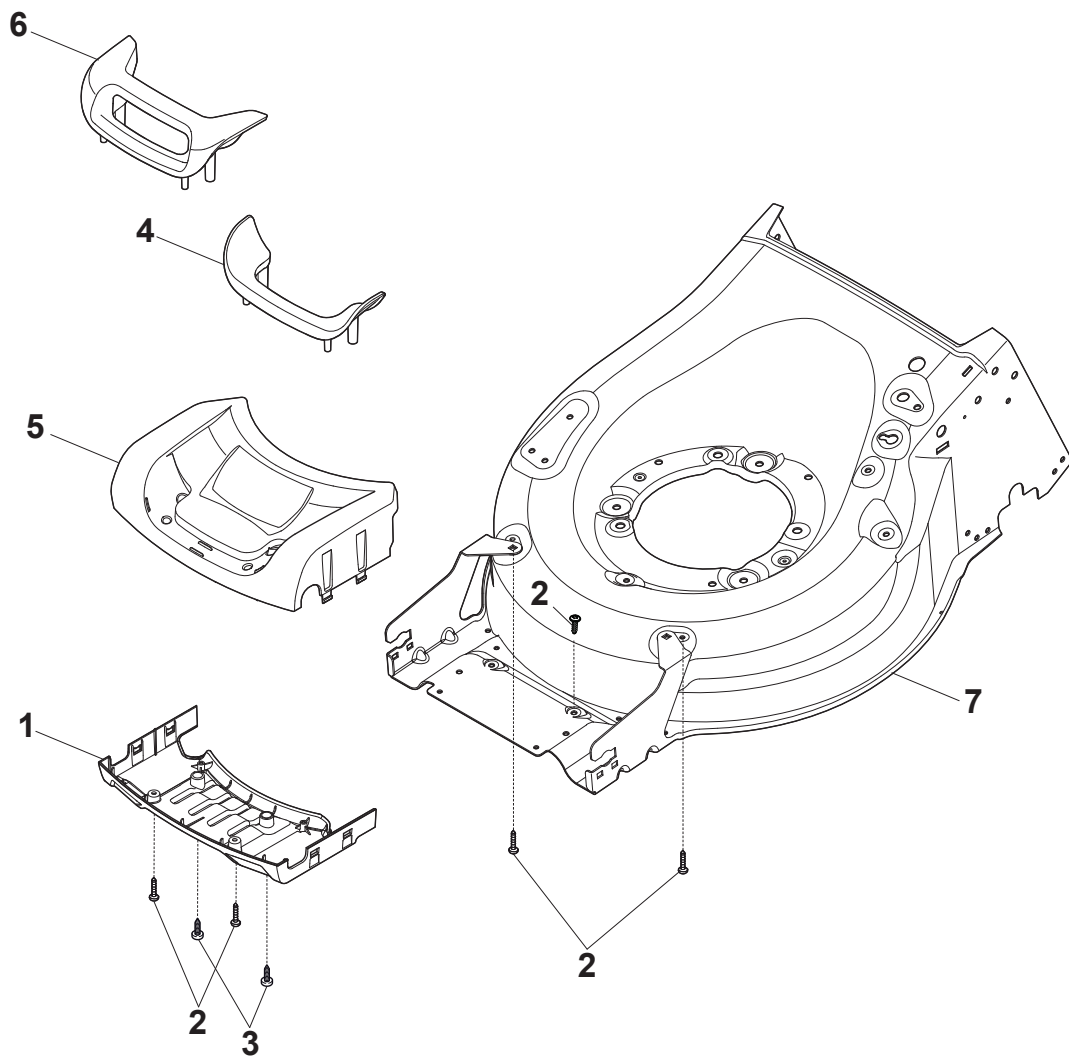

Fig.	Q.ty	Part No	Description	Notes
1	1	322500113/0	Front Combi	
2	6	112728697/0	Screw	
3	2	112728699/0	Screw	
4	1	322055524/0	Insert	
5	1	322226217/0	Mask, Light Red	
5	1	322226221/0	Mask, Black	
5	1	322226242/0	Mask, Dark Red	
6	1	322393742/0	Handle	
7	1	381004793/0	Red Deck