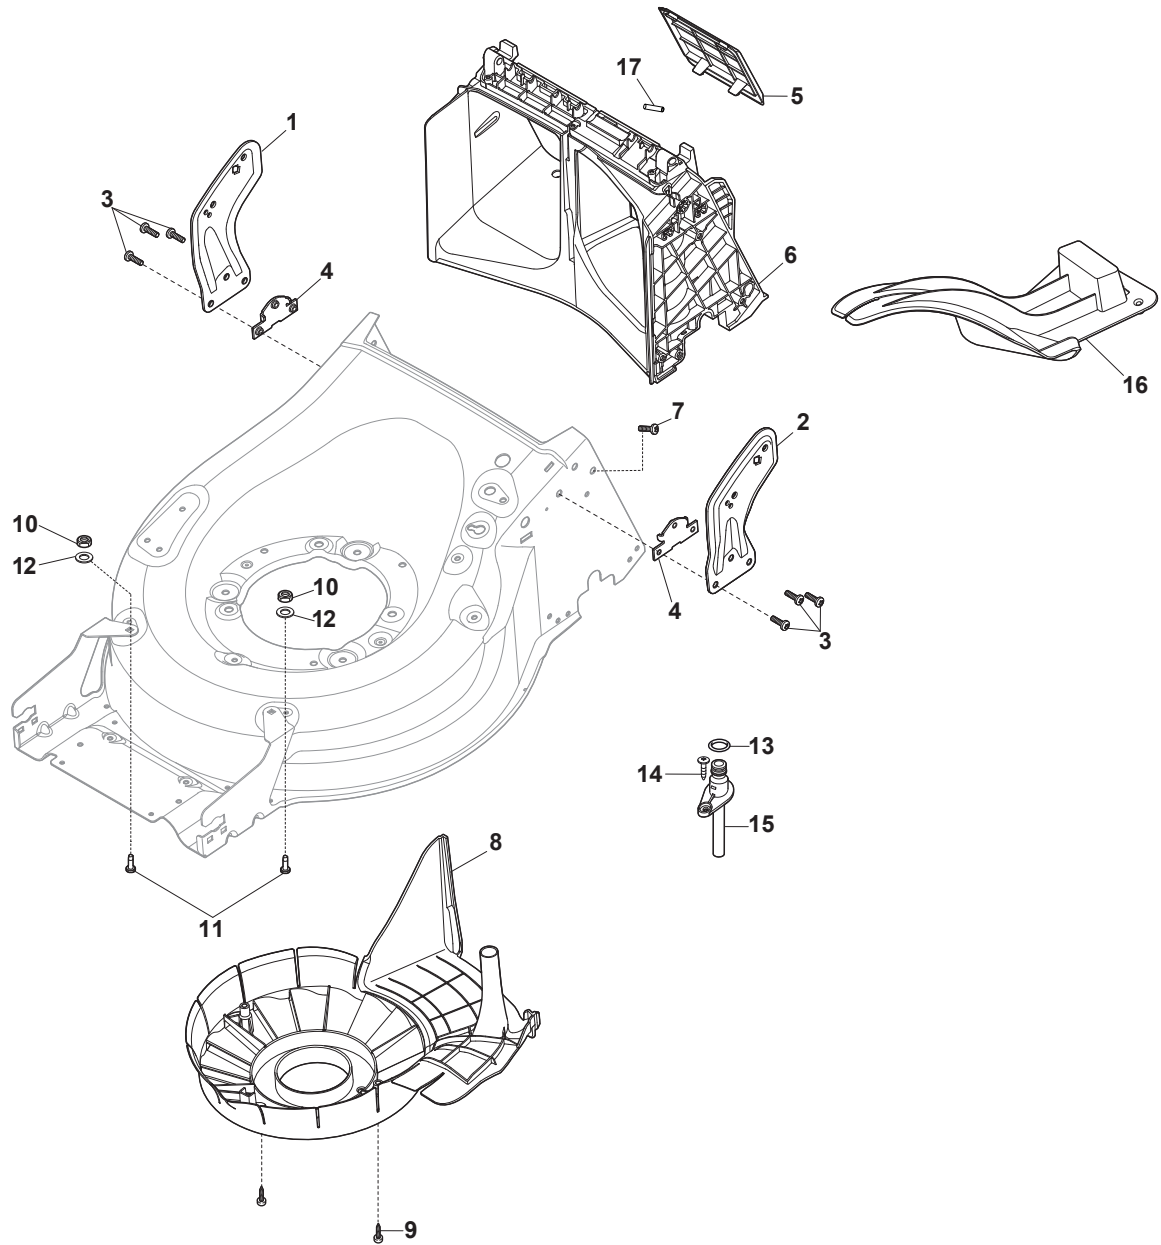

Fig.	Q.ty	Part No	Description	Notes
1	1	381005195/0	Bracket-Rh	Black
1	1	381005235/0	Bracket-Rh	Grey
2	1	381005197/0	Bracket-Lh	Black
2	1	381005237/0	Bracket-Lh	Grey
3	6	112727801/0	Screw	
4	2	322545213/0	Plate	
5	1	322600310/0	Rear Door	Not for TR/E models
6	1	322108316/0	Conveyor	
7	6	112728699/0	Screw	
8	1	322060271/1	Carter Mulching	
9	2	112735645/0	Screw	
10	2	112154510/0	Nut	
11	2	112815205/0	Screw	
12	2	112521330/0	Washer	
13	1	119035000/0	Or Ring	
14	1	112728697/0	Screw	
15	1	322034002/0	Washing Connection	
16	1	322140246/0	Deflector	
17	1	112645708/0	Pin