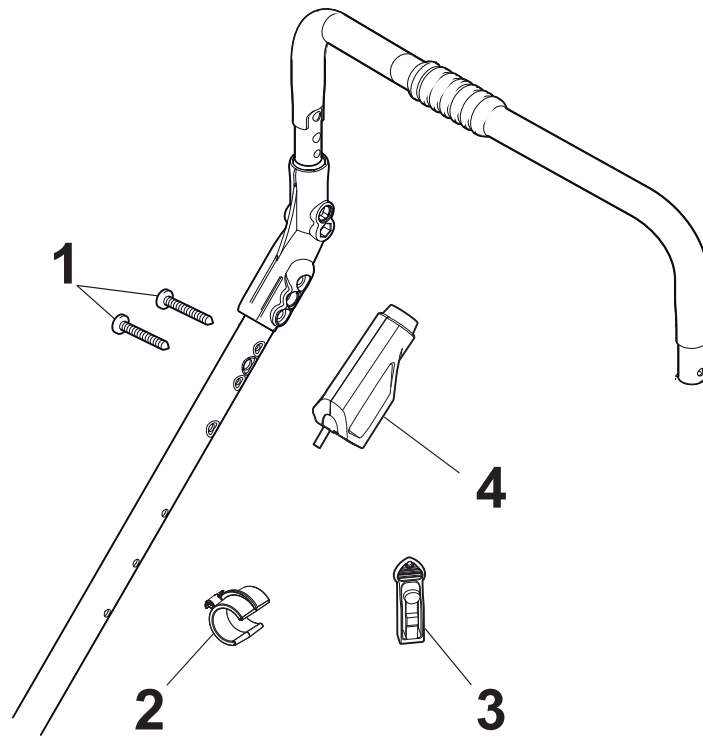

Fig.	Q.ty	Part No	Description	Notes
1	1	381006739/1	Handle, Upper Part	Black without Sponge
1	1	381006745/1	Handle, Upper Part With Sponge Handgrip	Black with Sponge
1	1	381006753/0	Handle, Upper Part Yellow	Yellow without Sponge
1	1	381006754/0	Handle, Upper Part Yellow	Yellow with Sponge
1	1	381006787/0	Handle, Upper Part	Black without Sponge - TRE Models
1	1	381007571/0	Handle, Upper Part	Black with Sponge - Variator
1	1	381007601/0	Handle, Upper Part	Yellow with Sponge - TRE Models
1	1	381007606/0	Handle, Upper Part	Yellow with Sponge - Variator
2	1	122430313/0	Guide Spring	
3	1	112521330/0	Washer	
4	1	112154510/0	Nut	
5	1	118390020/0	Conduit Clip	
6	1	181003363/1	Lever, Engine Brake Black	Black
6	1	381003365/0	Lever, Engine Brake Yellow	Yellow
6	1	381003376/0	Lever, Engine Brake Red	Red
7	1	181030057/0	Cable, Thread Engine Brake	For B&S 775 IS
7	1	181030106/0	Cable, Thread Engine Brake	For B&S 675 IS
8	1	112727783/0	Screw	
9	1	112154510/0	Nut	
10	1	181003364/0	Drive Control Lever	Black
10	1	381003366/0	Lever, Driving Yellow	Yellow
10	1	381003377/0	Drive Control Lever	Red
11	1	381030104/0	Clutch Cable	
12	1	181005539/0	Throttle Cable	
13	1	381007563/0	Lower Handle	Black
13	1	381007600/0	Lower Handle	Yellow
14	4	322399835/0	Knob	
15	4	122131750/0	Nut	
16	4	322680016/0	Washer	
17	2	381103350/0	Locking Handle Lever	Black
18	2	381003253/0	Locking Handle Lever	Black

Fig.	Q.ty	Part No	Description	Notes
1	1	112728702/0	Screw	without Varietor
1	1	112728300/0	Screw	with Varietor
2	1	133320022/0	Fastpoint Clamp	
3	1	322076570/1	Battery Safety Key	
4	1	381600400/0	Switch	Cable Lenght L= 1120
4	1	381600401/0	Switch	Cable Lenght L= 920
5	1	118120061/0	Battery	
6	1	118204136/0	Battery Charger	CE plug
6	1	118204137/0	Battery Charger	UK plug