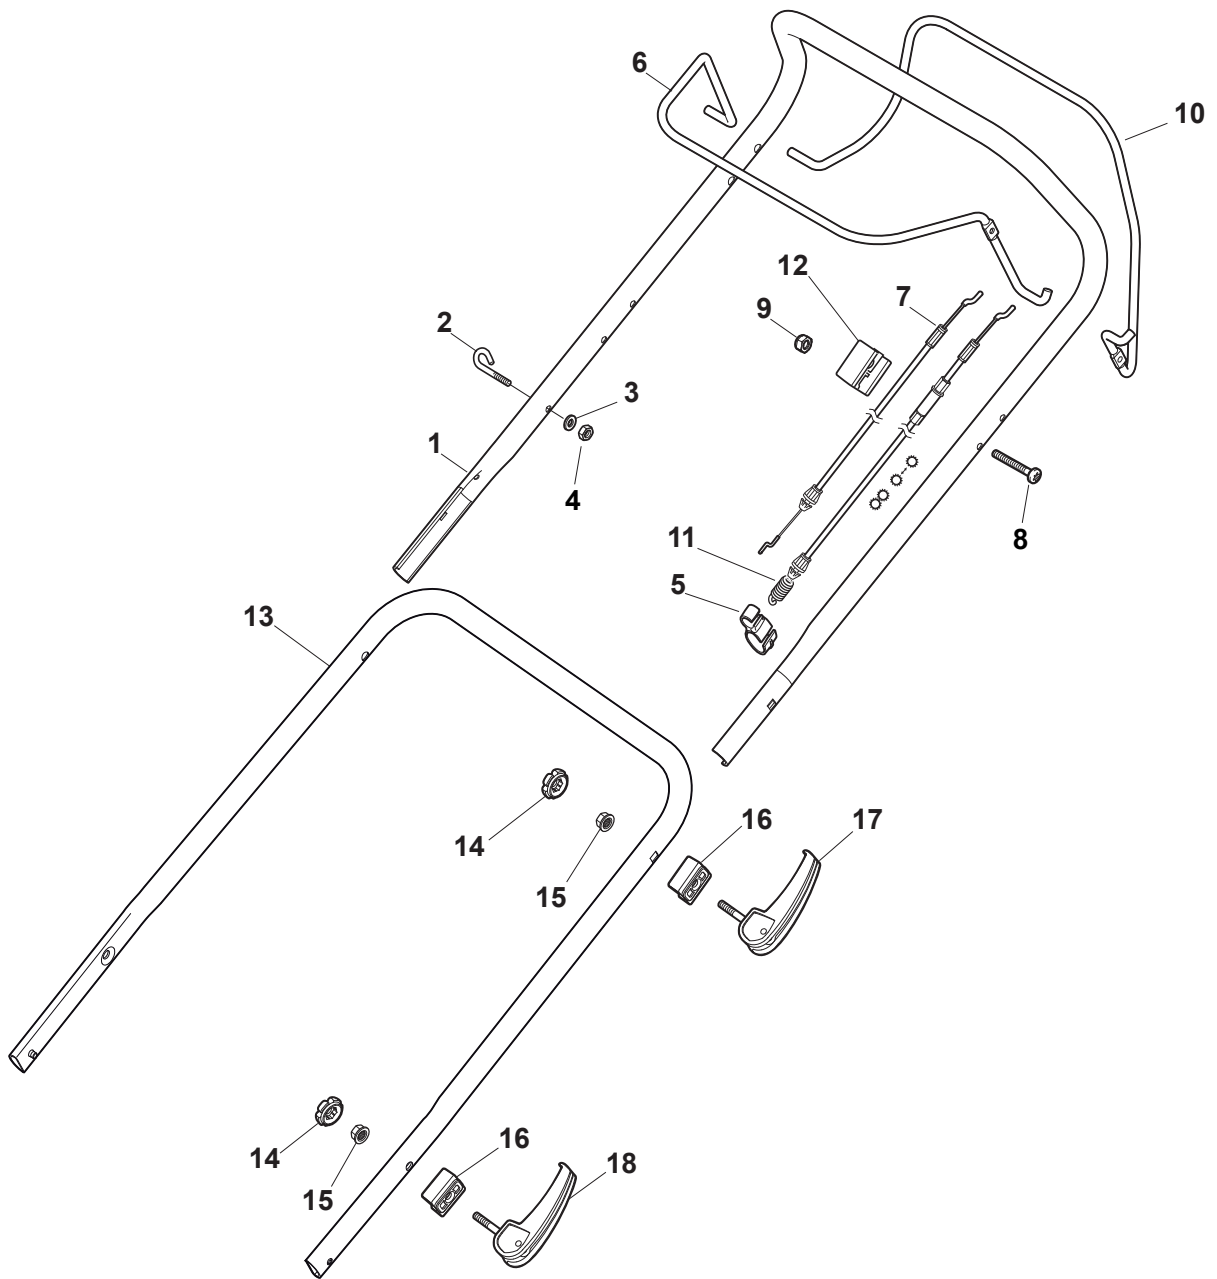

Fig.	Q.ty	Part No	Description	Notes
1	1	381006739/1	Handle, Upper Part	Black without Sponge
1	1	381006745/1	Handle, Upper Part With Sponge Handgrip	Black with Sponge
1	1	381006753/0	Handle, Upper Part Yellow	Yellow without Sponge
1	1	381006754/0	Handle, Upper Part Yellow	Yellow with Sponge
1	1	381006787/0	Handle, Upper Part	Black without Sponge - TRE Models
1	1	381007571/0	Handle, Upper Part	Black with Sponge - Variator
1	1	381007601/0	Handle, Upper Part	Yellow with Sponge - TRE Models
1	1	381007606/0	Handle, Upper Part	Yellow with Sponge - Variator
2	1	122430313/0	Guide Spring	
3	1	112521330/0	Washer	
4	1	112154510/0	Nut	
5	1	118390020/0	Conduit Clip	
6	1	181003363/1	Lever, Engine Brake Black	Black
6	1	381003365/0	Lever, Engine Brake Yellow	Yellow
6	1	381003376/0	Lever, Engine Brake Red	Red
7	1	181030057/0	Cable, Thread Engine Brake	For B&S 775 IS
7	1	181030106/0	Cable, Thread Engine Brake	For B&S 675 IS
8	1	112727783/0	Screw	
9	1	112154510/0	Nut	
10	1	181003364/0	Drive Control Lever	Black
10	1	381003366/0	Lever, Driving Yellow	Yellow
10	1	381003377/0	Drive Control Lever	Red
11	1	381030104/0	Clutch Cable	
12	1	322551640/0	Plate	
13	1	381007563/0	Lower Handle	Black
13	1	381007600/0	Lower Handle	Yellow
14	4	322399835/0	Knob	
15	4	122131750/0	Nut	
16	4	322680016/0	Washer	
17	2	381103350/0	Locking Handle Lever	Black
18	2	381003253/0	Locking Handle Lever	Black