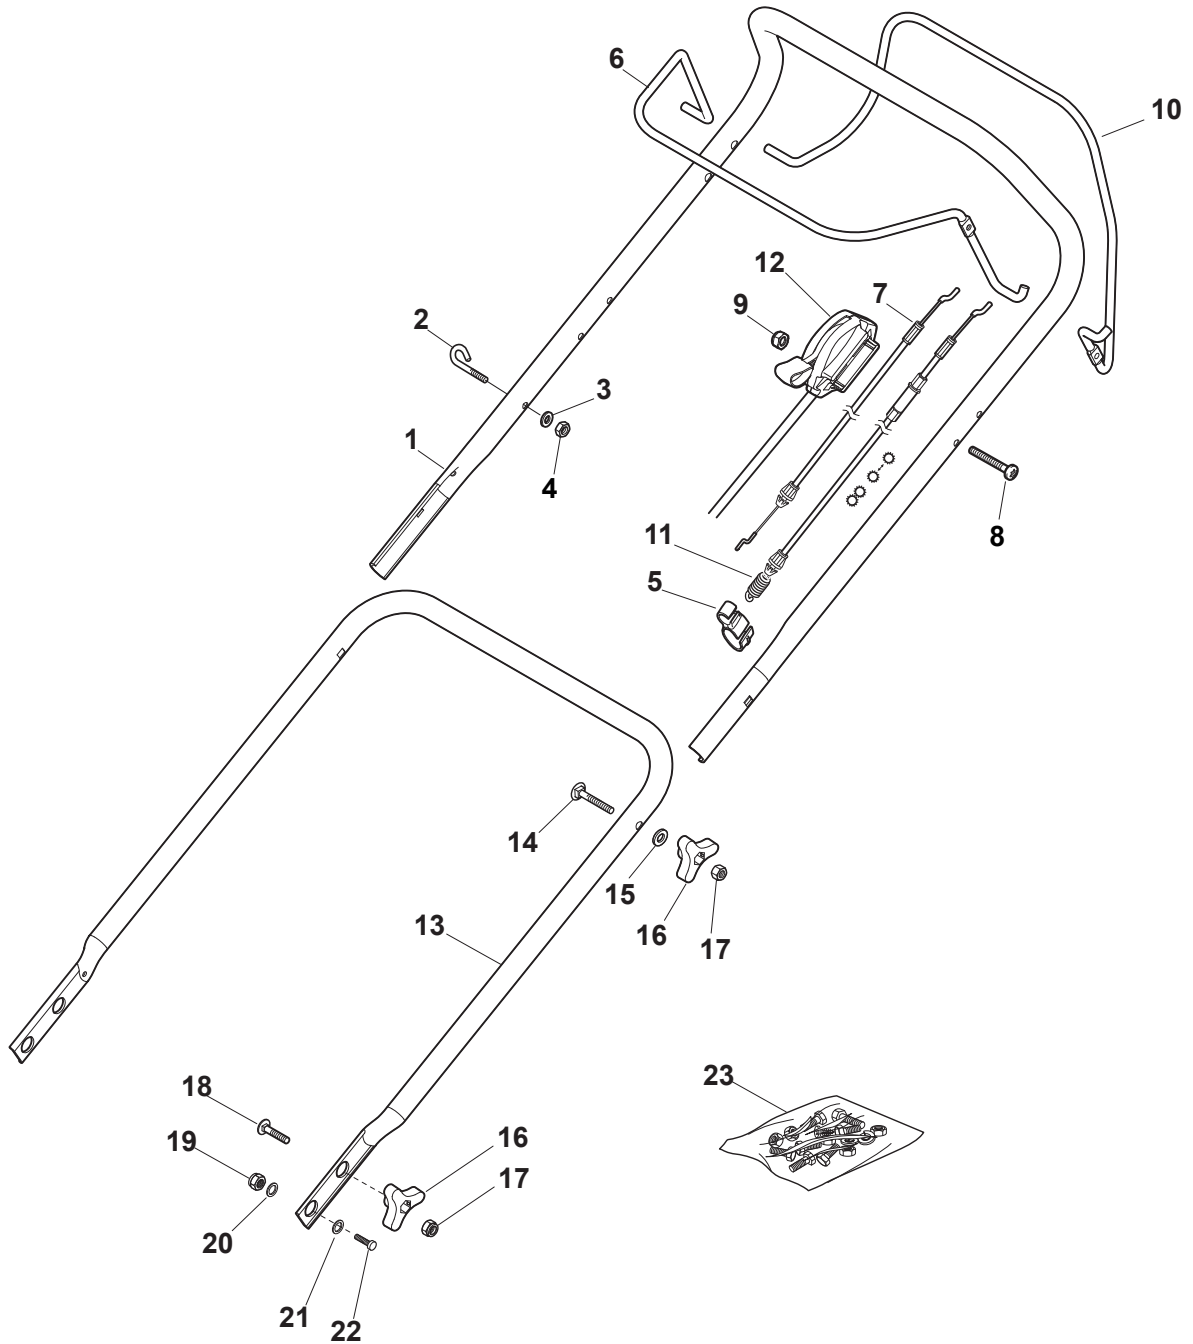

Fig.	Q.ty	Part No	Description	Notes
1	1	381006739/1	Handle, Upper Part	Black without Sponge
1	1	381006745/1	Handle, Upper Part With Sponge Handgrip	Black with Sponge
1	1	381006753/0	Handle, Upper Part Yellow	Yellow without Sponge
1	1	381006754/0	Handle, Upper Part Yellow	Yellow with Sponge
1	1	381006787/0	Handle, Upper Part	Black without Sponge - TRE Models
1	1	381007571/0	Handle, Upper Part	Black with Sponge - Variator
1	1	381007601/0	Handle, Upper Part	Yellow with Sponge - TRE Models
1	1	381007606/0	Handle, Upper Part	Yellow with Sponge - Variator
2	1	122430313/0	Guide Spring	
3	1	112521330/0	Washer	
4	1	112154510/0	Nut	
5	1	118390020/0	Conduit Clip	
6	1	181003363/1	Lever, Engine Brake Black	Black
6	1	381003365/0	Lever, Engine Brake Yellow	Yellow
6	1	381003376/0	Lever, Engine Brake Red	Red
7	1	181030087/0	Cable, Thread Engine Brake	For B&S 775 IS
7	1	181030088/0	Cable, Thread Engine Brake	For B&S 675 IS
8	1	112727783/0	Screw	
9	1	112154510/0	Nut	
10	1	181003364/0	Drive Control Lever	Black
10	1	381003366/0	Lever, Driving Yellow	Yellow
10	1	381003377/0	Drive Control Lever	Red
11	1	381030104/0	Clutch Cable	
12	1	322551640/0	Plate	
13	1	381006785/0	Handle Lower Part	Black
13	1	381007538/0	Handle, Lower Part Yellow	Yellow
14	2	112819110/0	Screw	
15	2	122671651/0	Washer	
16	2	122399900/0	Black Knob	
17	2	112293200/0	Nut	
18	2	112818900/0	Screw	
19	2	112155000/0	Nut	
20	2	112521350/0	Washer	
21	2	112369500/0	Elastic Washer	
22	2	112760605/0	Screw	
23	1	381008730/0	Outfit	Black