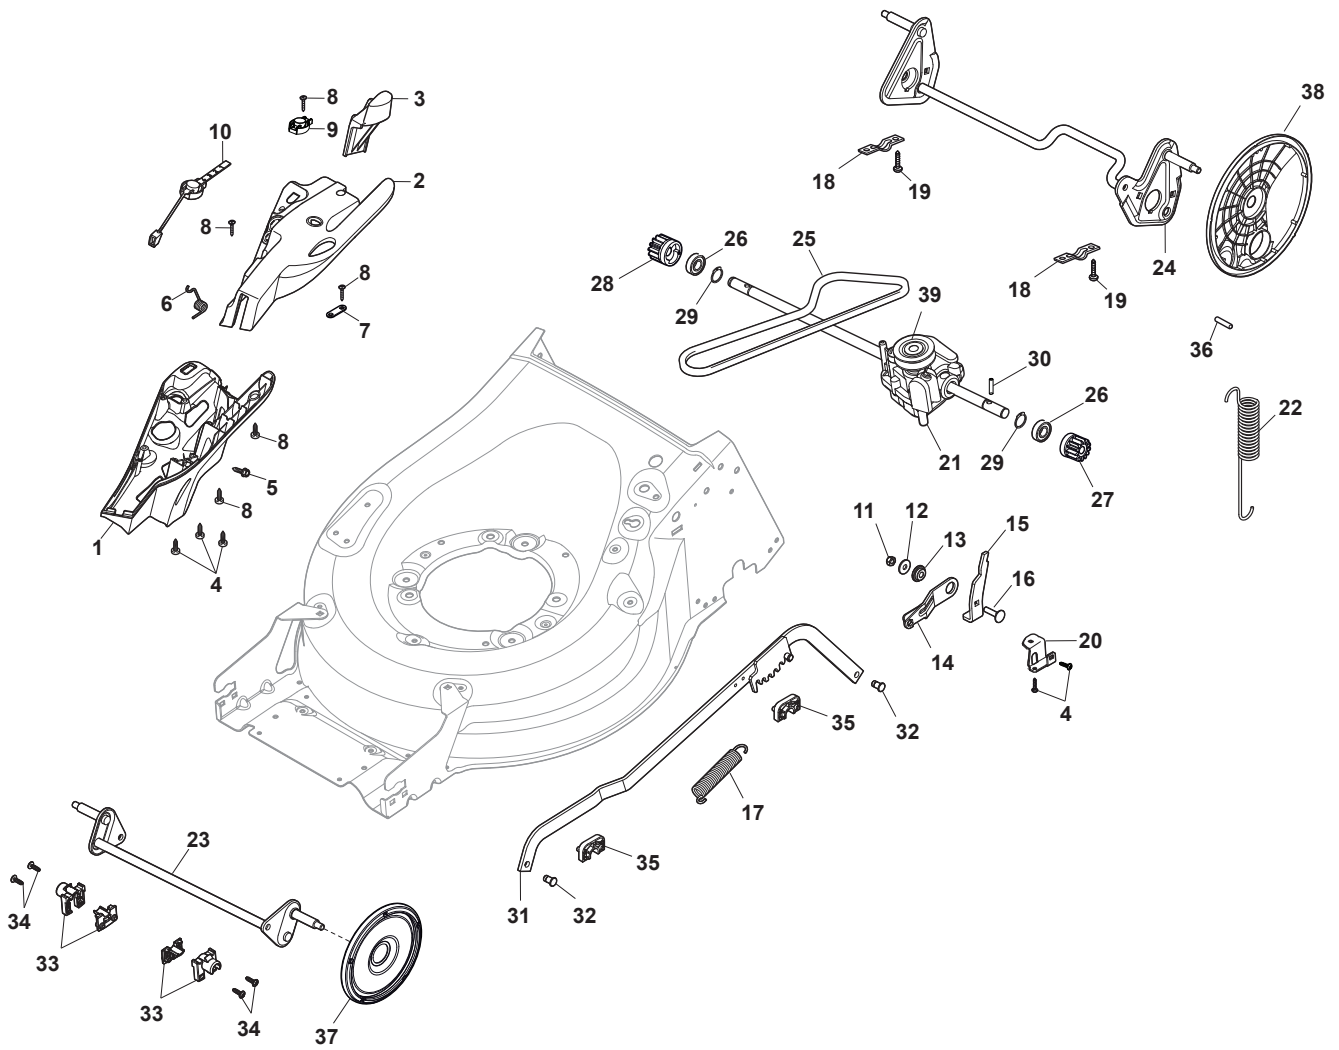

THIS INFORMATION IS NOT INTENDED FOR SALE OR RESALE, AND THIS NOTICE MUST REMAIN ON ALL COPIES.

Fig.	Q.ty	Part No	Description	Notes
1	1	322055264/0	Lower Cover	
2	1	322055265/0	Upper Cover	
3	1	322602026/0	Button	
4	5	112728699/0	Screw	
5	1	125943004/0	Screw	
6	1	122450477/0	Spring	
7	1	322981471/1	Plate	
8	5	112728697/0	Screw	
9	1	322602027/0	Lens	
10	1	322602028/0	Visualizer	
11	1	112154510/0	Nut	
12	1	112523040/0	Washer	
13	1	122517873/0	Pin	
14	1	381003475/1	Lever, Height Adjustment	
15	1	322778475/0	Bracket	
16	1	112815270/0	Screw	
17	1	122450480/0	Spring	
18	2	322545152/0	Plate	
19	4	112728697/0	Screw	
20	1	322778473/0	Bracket	
21	1	181003114/0	Gear Box	
22	1	122450478/0	Spring	
23	1	381302883/0	Front Wheel Axle	
24	1	381302889/0	Rear Wheel Axle	
25	1	135064100/0	Belt	
26	2	119216035/0	Bearing	
27	1	122570134/0	Left Pinion	
28	1	122570133/0	Right Pinion	
29	4	112608600/0	Seeger	
30	2	122753000/0	Pin	
31	1	381002046/0	Wheels Control Rod	
32	2	122519823/0	Pin	
33	2	322785305/1	Support	
34	4	112728697/0	Screw	
35	2	112436051/0	Plate	
36	1	112645708/0	Pin	
37	2	322600145/0	Protection, Wheel	NOT for Delta Hole wheels
38	2	322600208/0	Protection, Wheel	
39	1	122601909/0	Pulley	