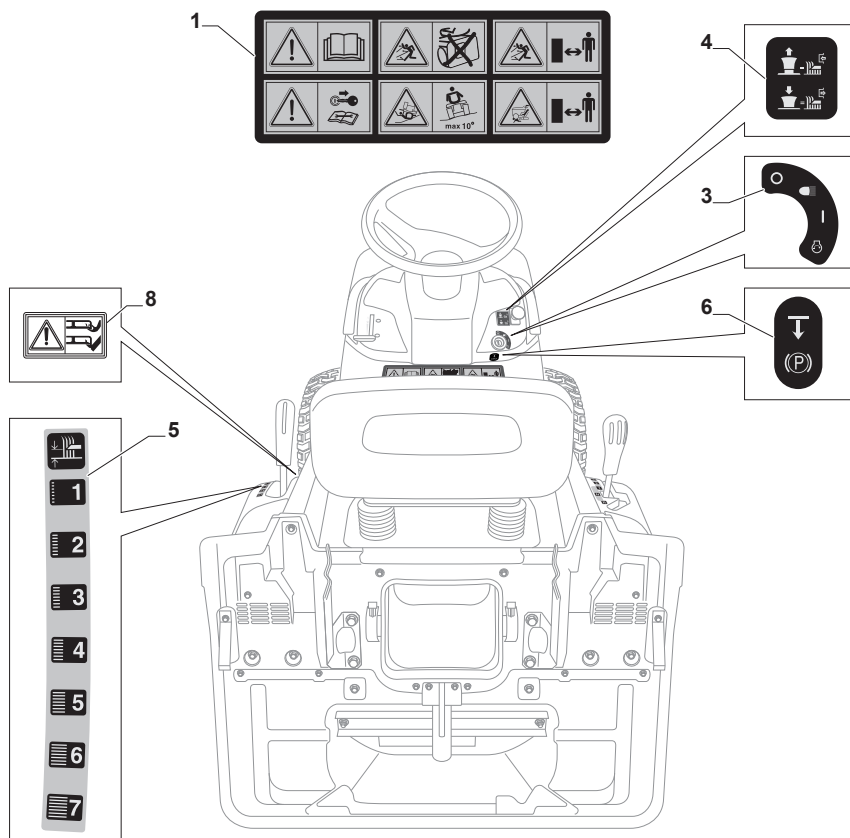

MPX 84 HYDRO

Ride-on 84 cm Labels

Issue 6 - 2017

Fig.	Q.ty	Part No	Description	Notes
1	1	114361553/1	Label	
3	1	114363699/0	Label	
4	1	114361438/0	Label	
5	1	114366142/0	Label	
6	1	114363700/0	Label	
8	1	114356699/1	Label