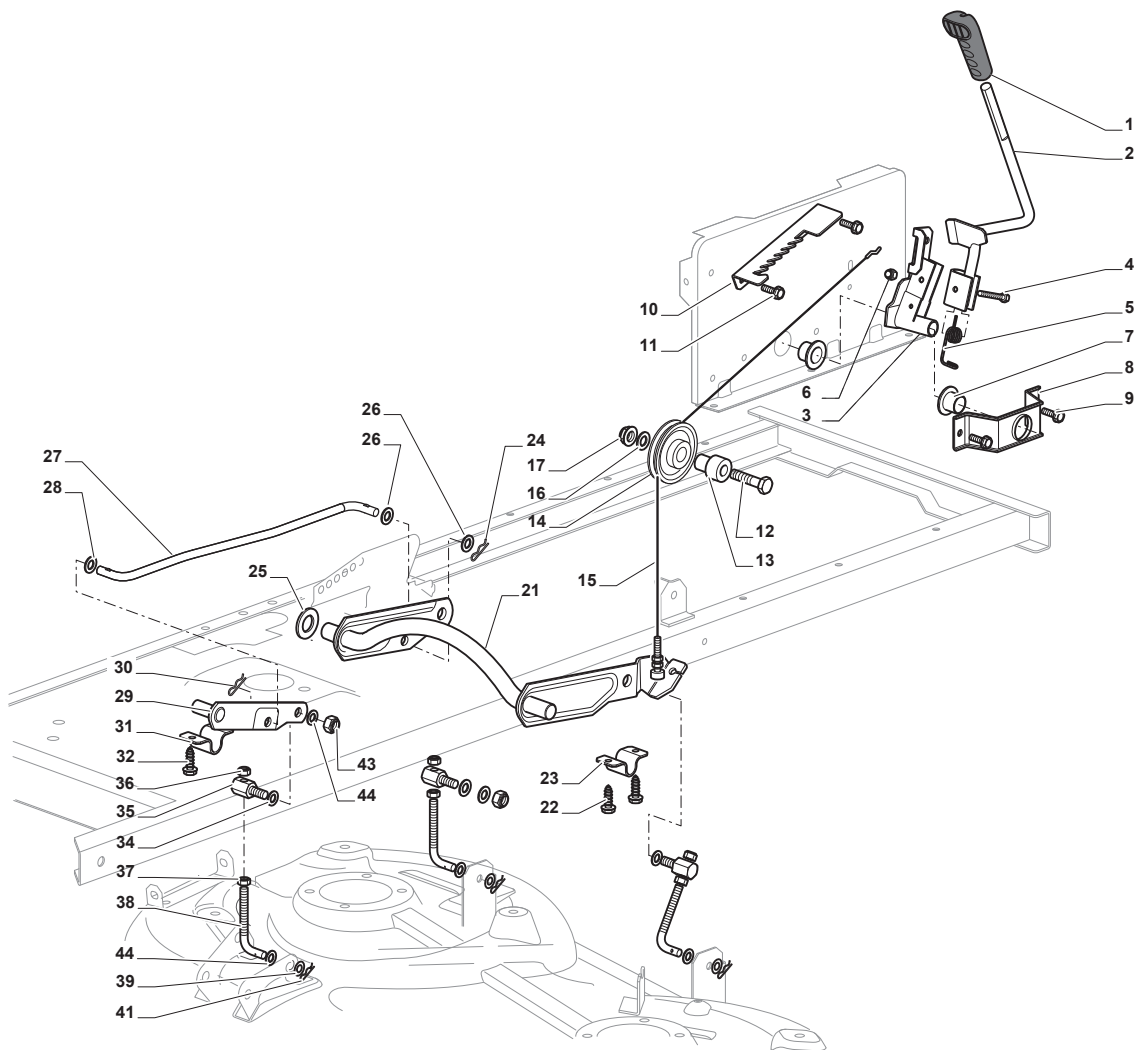

Fig.	Q.ty	Part No	Description	Notes
1	1	325110409/0	Clamp Cover	
2	1	382000641/0	Pedal	
3	4	112735599/0	Screw	
4	2	325547231/0	Plate	
5	1	382000636/0	Rod	
6	1	112521360/0	Washer	
7	1	112156602/0	Nut	
8	1	325670011/0	Antifriction Washer	
9	2	112155000/0	Nut	
10	1	125510116/0	Pin	
11	1	125160021/0	Spacer	
12	1	125601577/0	Pulley	
20	1	135062020/1	Trapezoidal Belt	
21	1	325601599/0	Pulley	
22	3	112691400/0	Screw	
23	1	125160083/0	Spacer	
24	3	112523060/0	Washer	
25	3	112155000/0	Nut	
26	1	112155000/0	Nut	
27	1	112523060/0	Washer	
28	1	125601554/0	Pulley	
29	1	382318245/0	Lever	
30	1	112691600/0	Screw	
31	2	125038002/1	Bushing	
32	1	125160027/0	Spacer	
33	1	112155000/0	Nut	
34	1	125430262/0	Spring	
41	1	125394509/1	Knob	
42	1	125033113/0	Rod	
43	1	325253011/1	Hook	
44	1	122524970/3	Pin	
45	1	112155000/0	Nut	
46	1	125430213/0	Spring	
47	1	112523060/0	Washer	
50	2	112521350/0	Washer	
51	2	125160068/0	Spacer	
52	2	125601592/0	Pulley	
53	2	125430269/1	Spring	

Fig.	Q.ty	Part No	Description	Notes
1	1	325394533/0	Knob	
2	1	382318255/0	Lever	
3	1	382318231/0	Axle	
4	1	112674700/0	Screw	
5	1	125430261/0	Spring	
6	1	112154510/0	Nut	
7	2	325038006/0	Bushing	
8	1	325785297/0	Support	
9	2	125943009/0	Screw	
10	1	325735515/0	Steering Sector	
11	2	125943009/0	Screw	
12	1	112793701/0	Screw	
13	1	125040636/1	Bushing	
14	1	125601579/0	Pulley	
15	1	382004620/0	Wire	
16	1	112523060/0	Washer	
17	1	112293201/0	Nut	
21	1	382318297/0	Axle	
22	4	112735599/0	Screw	
23	2	325547231/0	Plate	
24	1	124487997/0	Cotter Pin	
25	2	112521390/0	Washer	
26	2	325670010/0	Antifriction Washer	
27	1	125033109/0	Connecting Rod	
28	1	325670010/0	Antifriction Washer	
29	1	382318293/0	Axle	
30	1	124487997/0	Cotter Pin	
31	1	325547231/0	Plate	
32	2	112735599/0	Screw	
34	3	325670008/1	Washer	
35	3	125510107/1	Pin	
36	3	112156602/0	Nut	
37	3	112295200/0	Nut	
38	3	125840012/0	Tie Rod	
39	3	325670008/1	Washer	
41	3	124487998/0	Cotter Pin	
43	3	112156602/0	Nut	
44	6	112521360/0	Washer	