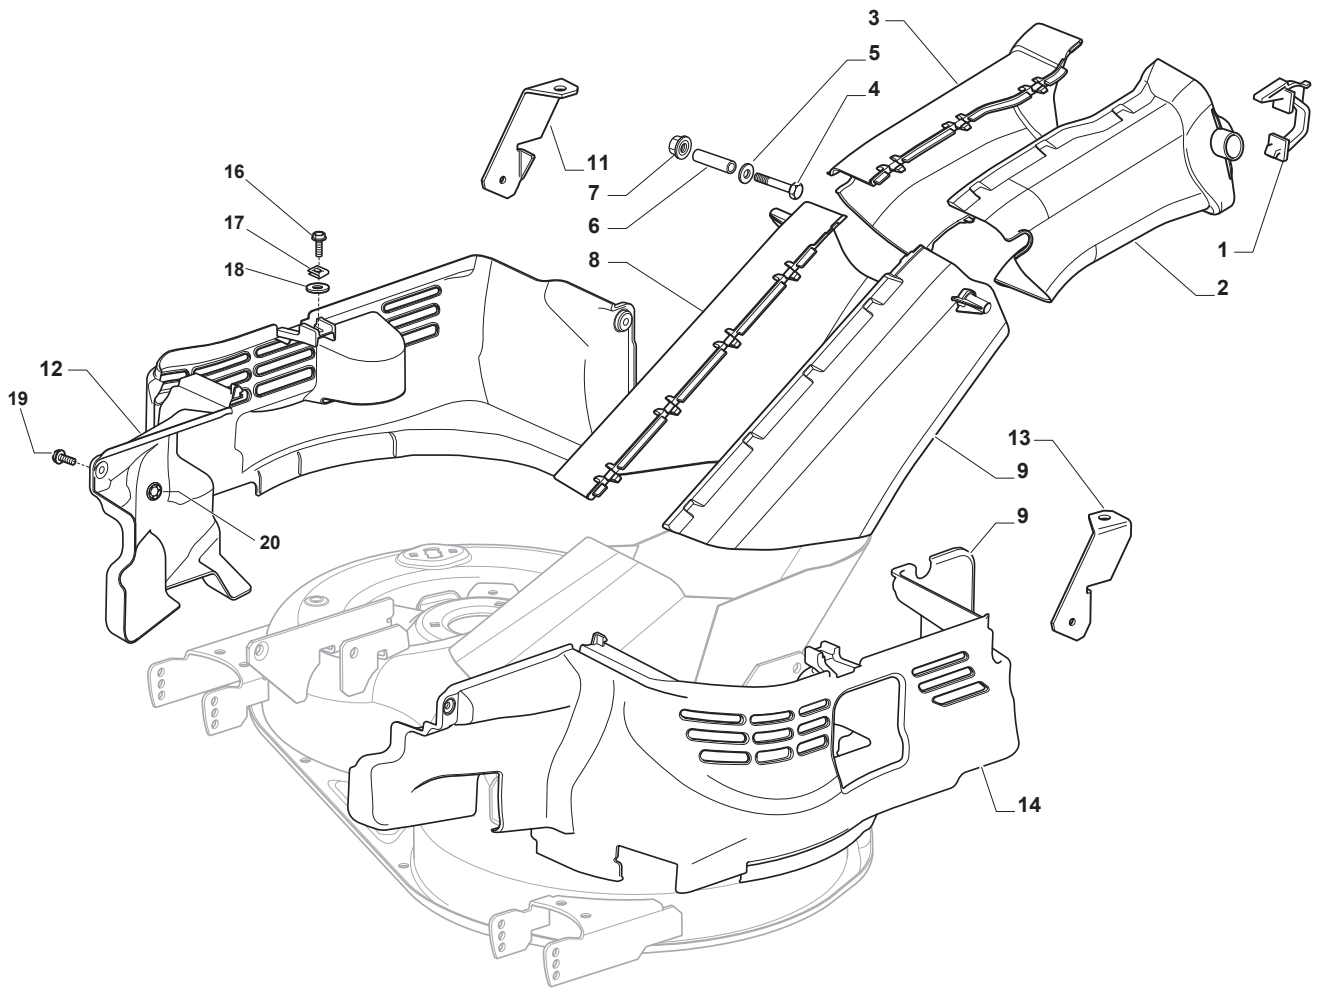

Fig.	Q.ty	Part No	Description	Notes
61	1	112735694/0	Screw	Pos. 61L
61	1	112735695/1	Screw	Pos. 61R
62	2	112523080/0	Washer	
63	2	122160400/0	Elastic Disc	
64	1	182004359/0	Left Blade, Winged	Pos. 64L - Winged
64	1	182004358/0	Right Blade, Winged	Pos. 64R - Winged
65	2	125463200/0	Blade Hub	
66	2	112139100/0	Key	
71	1	182004361/0	Left Mulching Blade	Pos. 71L - Mulching
71	1	182004360/0	Right Mulching Blade	Pos. 71R - Mulching
75	3	112791213/1	Screw	
76	1	325140108/0	Deflector	
77	4	112154510/0	Nut	
78	1	325785418/0	Support	
79	4	112523040/0	Washer	
80	1	112790781/0	Screw	