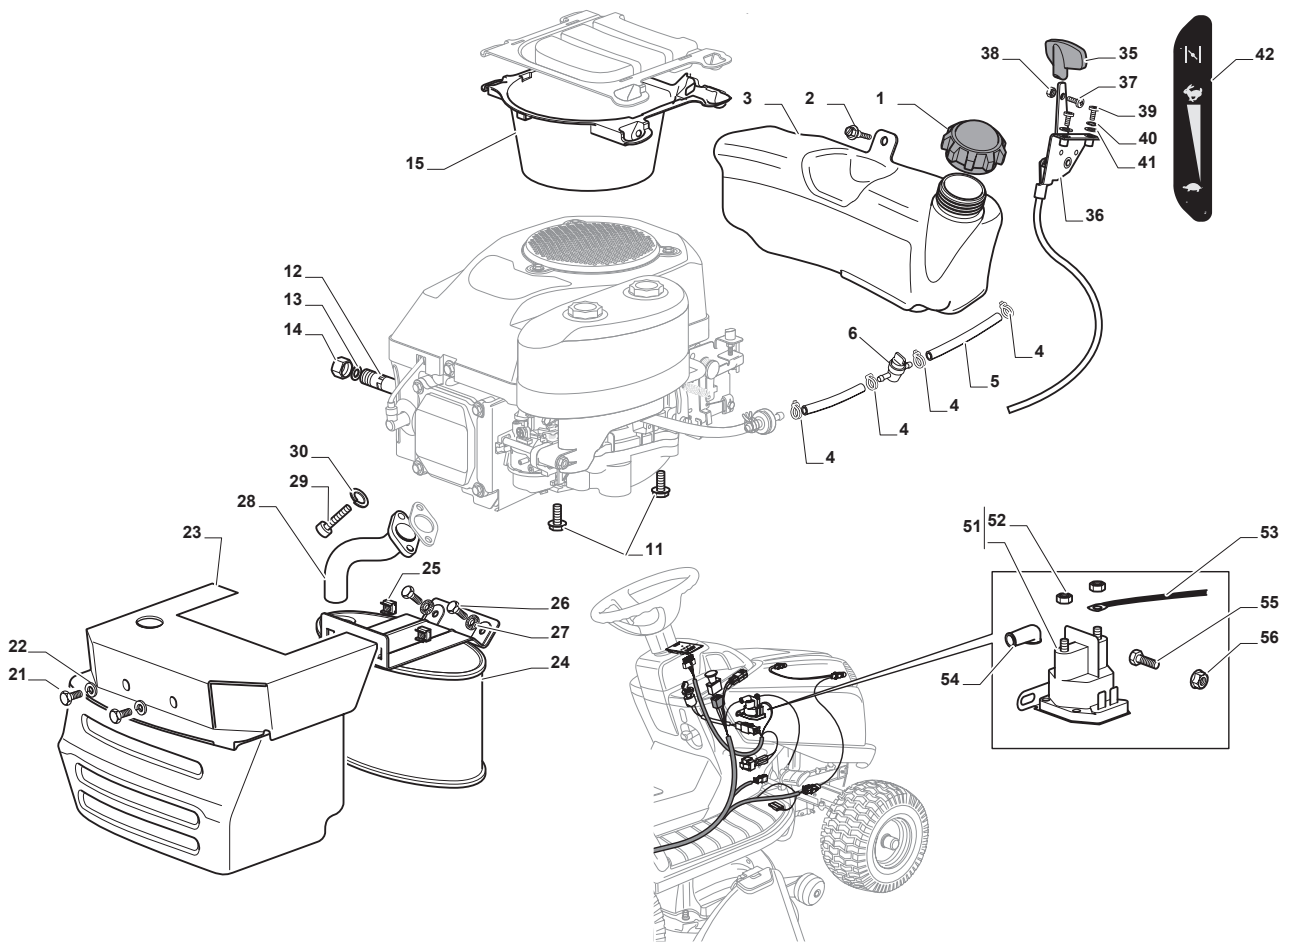

MPX 84 HYDRO

Ride-on 84 cm Grasscatcher Low End

Issue 6 - 2017

Fig.	Q.ty	Part No	Description	Notes
1	1	325785377/0	Support	
4	1	325785383/0	Support	
11	1	382800147/0	Upper Frame	
12	1	125270802/0	Seal	
13	2	125270803/0	Seal	
14	1	382800143/0	Front Frame	
16	1	325110437/0	Black Grass-Catcher Cover	
19	2	325785417/0	Support	
20	1	325394538/0	Handle	
25	1	182105942/0	Grasscatcher	
31	1	382180122/0	Screw	