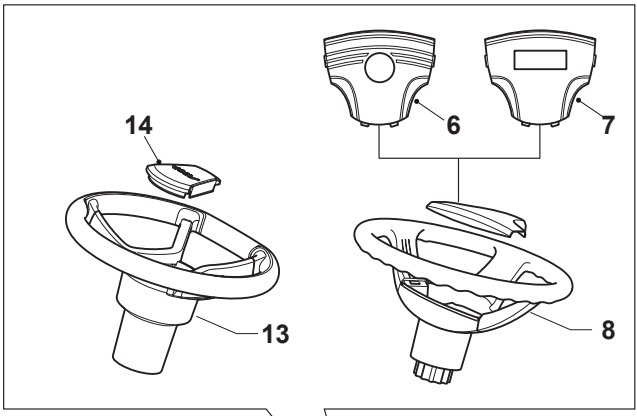

Fig.	Q.ty	Part No	Description	Notes
1	1	382869038/0	Muffler Protection	
2	4	125943008/0	Screw	
3	2	125160074/0	Spacer	
5	2	382650211/0	Stiffening	
6	1	382033119/0	Tow Bar Assy	
7	2	112155000/0	Nut	
8	1	125510021/1	Hitch Pin	
9	1	124487999/0	Spring Pin	
10	1	122170600/0	Spacer	
11	1	112792099/0	Screw	
12	3	112292102/0	Nut	
13	2	327546015/2	Plate	
14	1	112791400/0	Screw	
15	1	325140104/1	Deflector	
16	1	325394021/0	Handle	
17	1	125510077/0	Pin	
18	1	125430245/0	Spring	
19	1	325547320/0	Plate	
20	1	112735403/0	Screw	
21	1	325280000/1	Handgrip	
22	1	125840011/1	Tie Rod	
23	2	125253004/0	Mulch.Kit Fixing Hook	
24	2	118566112/0	Polyethylene Push Road	
25	1	325600093/0	Ejection Guard	
26	1	382869044/0	Support	
27	2	125510022/1	Pin	
28	2	124487998/0	Cotter Pin	
29	2	112689515/0	Screw	
30	2	112154510/0	Nut	
31	1	124487999/0	Spring Pin	
32	1	382180028/0	Outfit, Screws	