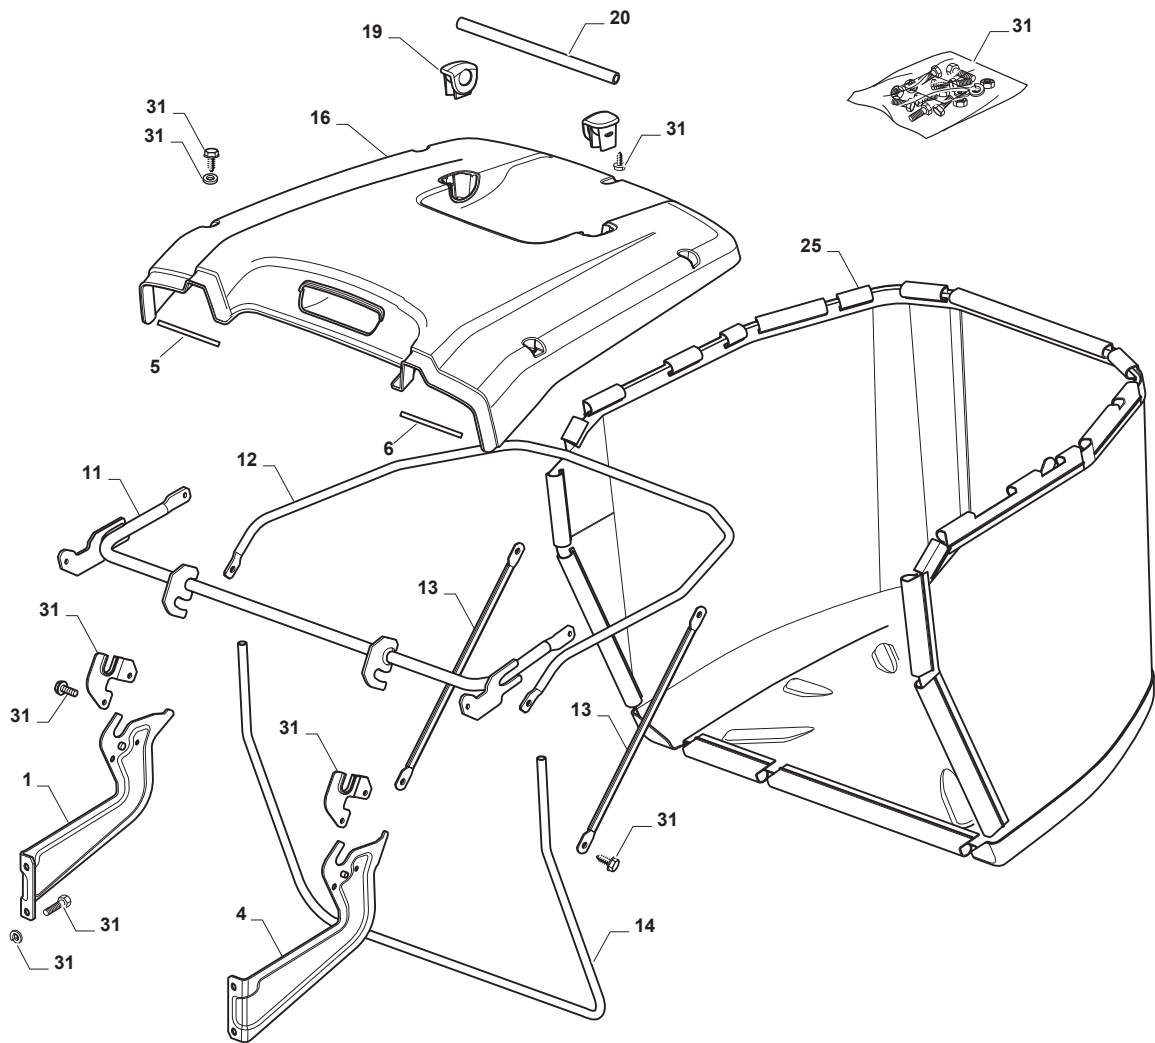

MPX 84 HYDRO

Ride-on 84 cm Grasscatcher Low End

Issue 6 - 2017

Fig.	Q.ty	Part No	Description	Notes
1	1	325785377/0	Support	
4	1	325785383/0	Support	
11	1	382800147/0	Upper Frame	
12	1	125270802/0	Seal	
13	2	125270803/0	Seal	
14	1	382800143/0	Front Frame	
16	1	325110437/0	Black Grass-Catcher Cover	
19	2	325785417/0	Support	
20	1	325394538/0	Handle	
25	1	182105942/0	Grasscatcher	
31	1	382180122/0	Screw