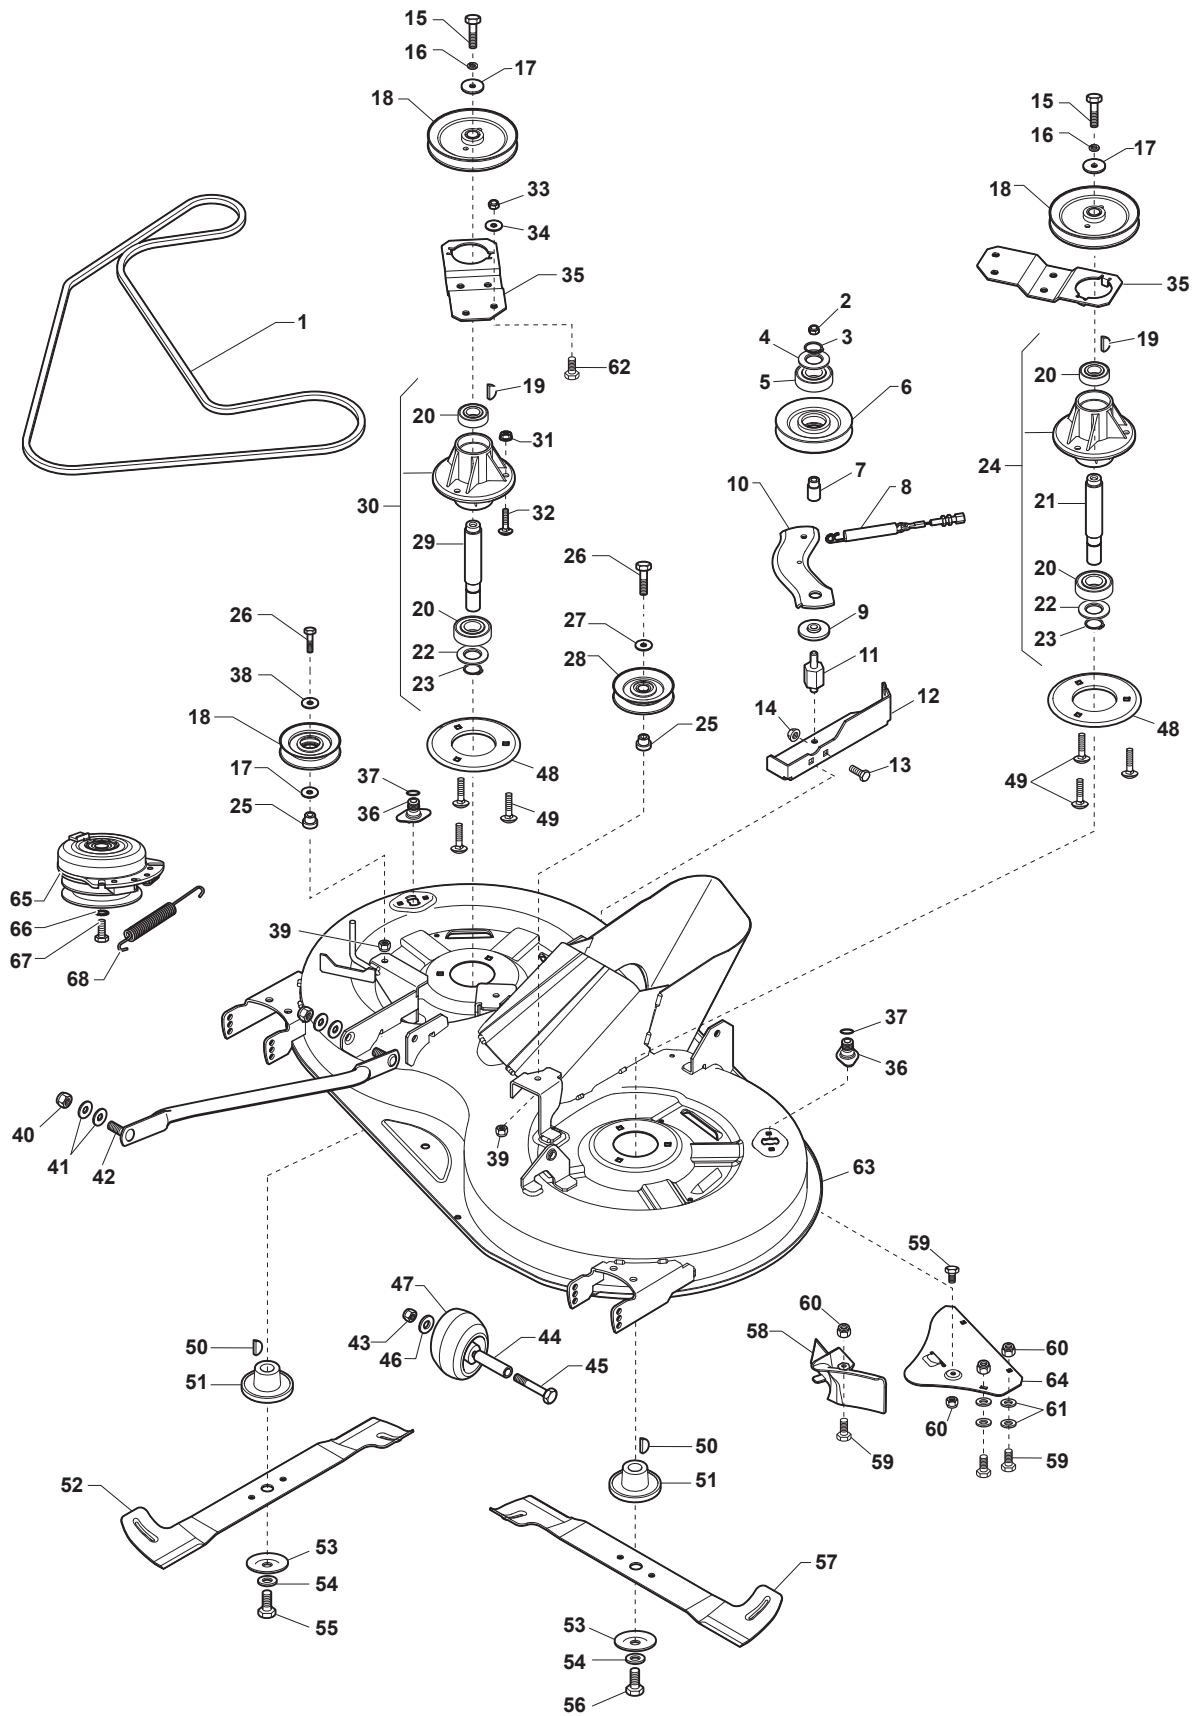

Fig.	Q.ty	Part No	Description	Notes
1	1	325394533/0	Knob	
2	1	382318255/0	Lever	
3	1	382318231/0	Axle	
4	1	112674700/0	Screw	
5	1	125430261/0	Spring	
6	1	112154510/0	Nut	
7	2	325038006/0	Bushing	
8	1	325785297/0	Support	
9	2	125943009/0	Screw	
10	1	325735515/0	Steering Sector	
11	2	125943009/0	Screw	
12	1	112793701/0	Screw	
13	1	125040636/1	Bushing	
14	1	125601579/0	Pulley	
15	1	382004620/0	Wire	
16	1	112523060/0	Washer	
17	1	112293201/0	Nut	
21	1	382318297/0	Axle	
22	4	112735599/0	Screw	
23	2	325547231/0	Plate	
24	1	124487997/0	Cotter Pin	
25	2	112521390/0	Washer	
26	2	325670010/0	Antifriction Washer	
27	1	125033109/0	Connecting Rod	
28	1	325670010/0	Antifriction Washer	
29	1	382318293/0	Axle	
30	1	124487997/0	Cotter Pin	
31	1	325547231/0	Plate	
32	2	112735599/0	Screw	
34	3	325670008/1	Washer	
35	3	125510107/1	Pin	
36	3	112156602/0	Nut	
37	3	112295200/0	Nut	
38	3	125840012/0	Tie Rod	
39	3	325670008/1	Washer	
41	3	124487998/0	Cotter Pin	
43	3	112156602/0	Nut	
44	6	112521360/0	Washer	