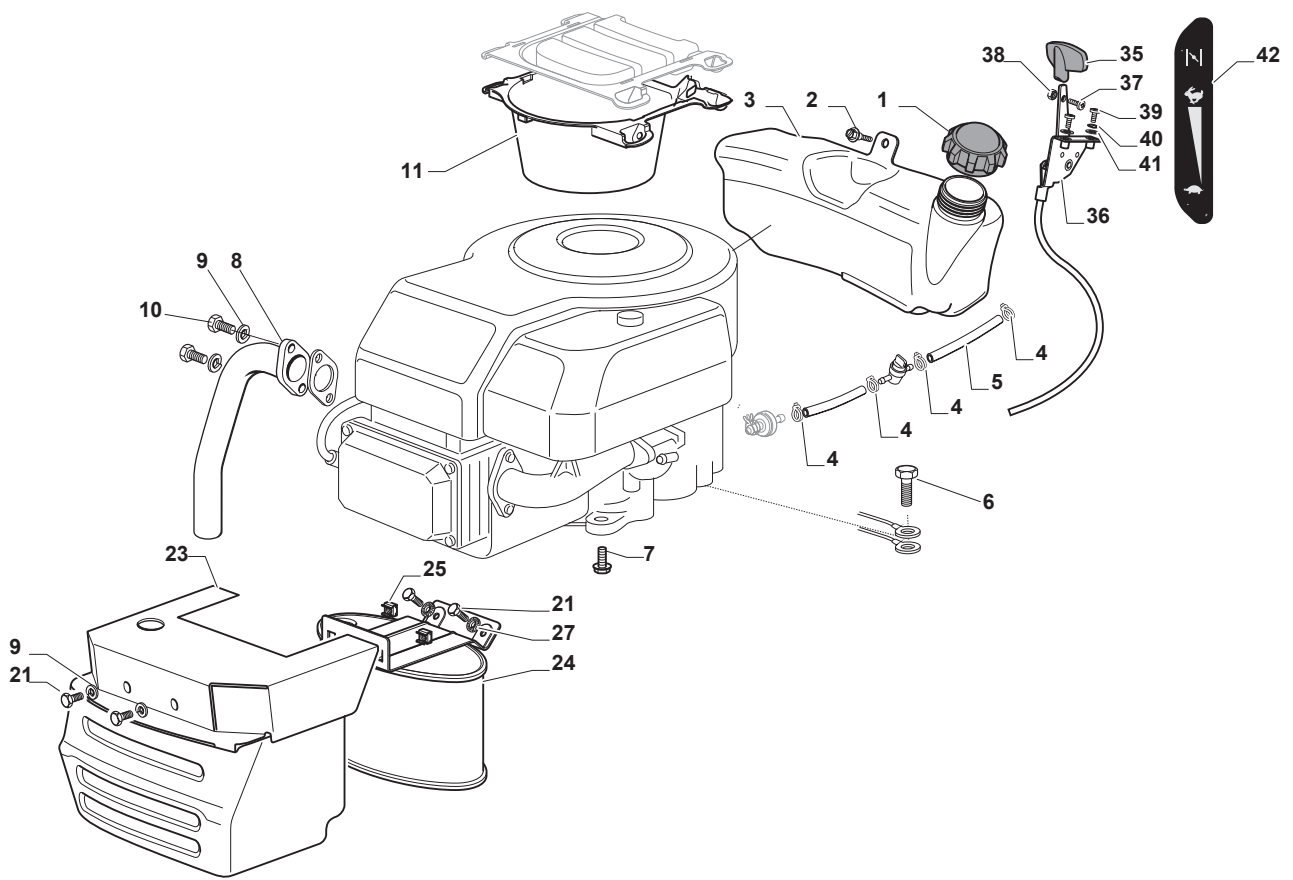

Fig.	Q.ty	Part No	Description	Notes
1	1	125795001/1	Cap	
2	4	125943010/0	Screw	
3	1	325735126/0	Fuel Tank	
4	2	118375051/1	Fair Led	
5	1	325869057/0	Connecting Tube	
6	3	112540260/0	Grower	
7	3	112793102/0	Screw	
8	4	112585100/0	Washer	
9	4	112735821/0	Screw	
10	2	112792611/0	Screw	
11	4	112360425/0	Nut	
12	1	118738256/0	Left Exhaust Connection	
13	1	118738257/0	Right Exhaust Connection	
14	2	112583500/0	Grower	
15	1	382598067/0	Muffler Protection	
16	1	182750003/0	Muffler Assy	
17	1	125430252/0	Spring	
18	1	118718000/0	Oil Emptying Syringe	
19	2	125090003/0	Choke Control	
20	2	133320022/0	Fastpoint Clamp	
21	1	182000201/2	Accelerator	
22	2	112521310/0	Washer	
23	2	112540020/0	Washer	
24	3	112726389/0	Screw	
25	1	325394531/0	Knob	
26	1	112290800/0	Nut	
27	1	114364617/0	Label	
28	1	325108045/1	Conveyor	