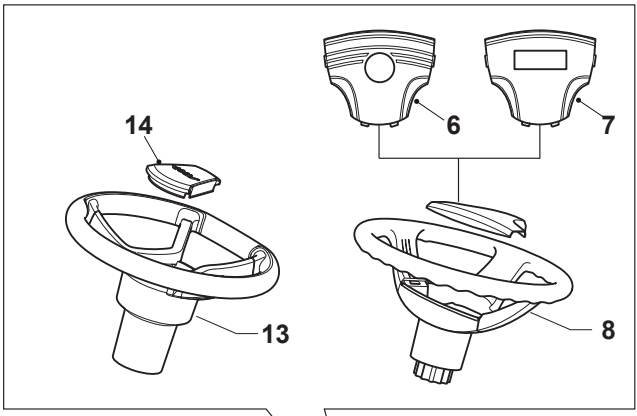

Fig.	Q.ty	Part No	Description	Notes
1	1	114361553/1	Label	
3	1	114363699/0	Label	
4	1	114361438/0	Label	
5	1	114366142/0	Label	
6	1	114363700/0	Label	
8	1	114356699/1	Label	

Fig.	Q.ty	Part No	Description	Notes
1	1	382869038/0	Muffler Protection	
2	4	125943008/0	Screw	
3	2	125160074/0	Spacer	
5	2	382650211/0	Stiffening	
6	1	382033119/0	Tow Bar Assy	
7	2	112155000/0	Nut	
8	1	125510021/1	Hitch Pin	
9	1	124487999/0	Spring Pin	
10	1	122170600/0	Spacer	
11	1	112792099/0	Screw	
12	3	112292102/0	Nut	
13	2	327546015/2	Plate	
14	1	112791400/0	Screw	
15	1	325140112/0	Deflector	
16	1	325394021/0	Handle	
17	1	125510077/0	Pin	
18	1	125430245/0	Spring	
19	1	325547414/0	Plate	
20	1	112735403/0	Screw	
21	1	325280000/1	Handgrip	
22	1	125840011/1	Tie Rod	
23	2	125253004/0	Mulch.Kit Fixing Hook	
24	2	118566112/0	Polyethylene Push Road	
25	1	325600093/0	Ejection Guard	
26	1	382869044/0	Support	
27	2	125510022/1	Pin	
28	2	124487998/0	Cotter Pin	
29	2	112689515/0	Screw	
30	2	112154510/0	Nut	
31	1	124487999/0	Spring Pin	
32	1	382180028/0	Outfit, Screws	