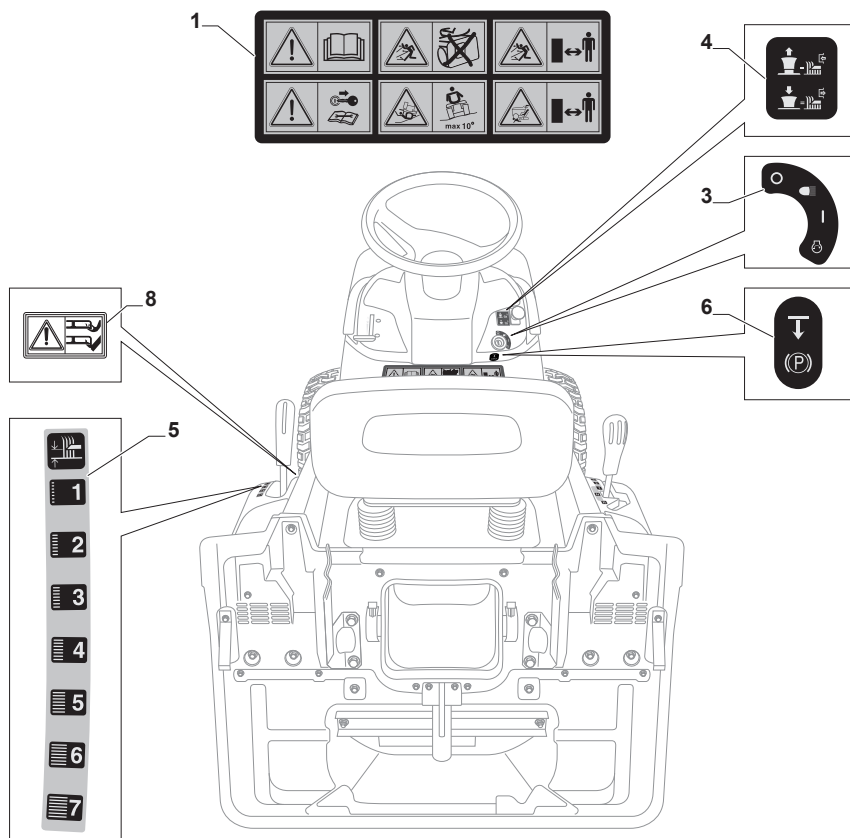

Fig.	Q.ty	Part No	Description	Notes
1	1	182040198/1	Cables Ass.Y	
2	1	382722444/1	Electronic Card	
3	3	112735101/0	Screw	
4	1	118450075/1	Starting Switch	
5	1	325600090/1	Card Protection	
6	1	118210023/0	Starting Key	
7	1	118120002/1	Battery	
8	1	125430265/1	Spring	
9	1	118400863/0	Screwed Ring	
15	2	133215000/0	Cover	
16	1	133340036/0	Fuse 25 A	
16	1	133340040/0	Fuse 10 A	
17	2	133500007/0	Fuse Carrier	
18	1	118450074/0	Clutch Switch	
19	3	119410613/0	Microswitch	
20	1	182040186/0	Cable	for Lamp Version
20	1	182040191/0	Cables Ass.Y	for LED Version
21	2	118459100/0	Lamp For Lights	
22	1	119410605/1	Microswitch	
25	1	182180090/0	Battery Charger 12V 1A - CE Plug	CE Plug
25	1	182180091/0	Battery Charger 12V 1A - UK Plug	UK Plug
26	1	325605003/0	Button	
27	2	325256250/0	Screwed Ring	
28	1	182040174/0	Led Wiring Assy	

Fig.	Q.ty	Part No	Description	Notes
1	1	114361553/1	Label	
3	1	114363699/0	Label	
4	1	114361438/0	Label	
5	1	114366142/0	Label	
6	1	114363700/0	Label	
8	1	114356699/1	Label	

Fig.	Q.ty	Part No	Description	Notes
1	1	382869038/0	Muffler Protection	
2	4	125943008/0	Screw	
3	2	125160074/0	Spacer	
5	2	382650211/0	Stiffening	
6	1	382033119/0	Tow Bar Assy	
7	2	112155000/0	Nut	
8	1	125510021/1	Hitch Pin	
9	1	124487999/0	Spring Pin	
10	1	122170600/0	Spacer	
11	1	112792099/0	Screw	
12	3	112292102/0	Nut	
13	2	327546015/2	Plate	
14	1	112791400/0	Screw	
15	1	325140112/0	Deflector	
16	1	325394021/0	Handle	
17	1	125510077/0	Pin	
18	1	125430245/0	Spring	
19	1	325547414/0	Plate	
20	1	112735403/0	Screw	
21	1	325280000/1	Handgrip	
22	1	125840011/1	Tie Rod	
23	2	125253004/0	Mulch.Kit Fixing Hook	
24	2	118566112/0	Polyethylene Push Road	
25	1	325600093/0	Ejection Guard	
26	1	382869044/0	Support	
27	2	125510022/1	Pin	
28	2	124487998/0	Cotter Pin	
29	2	112689515/0	Screw	
30	2	112154510/0	Nut	
31	1	124487999/0	Spring Pin	
32	1	382180028/0	Outfit, Screws	