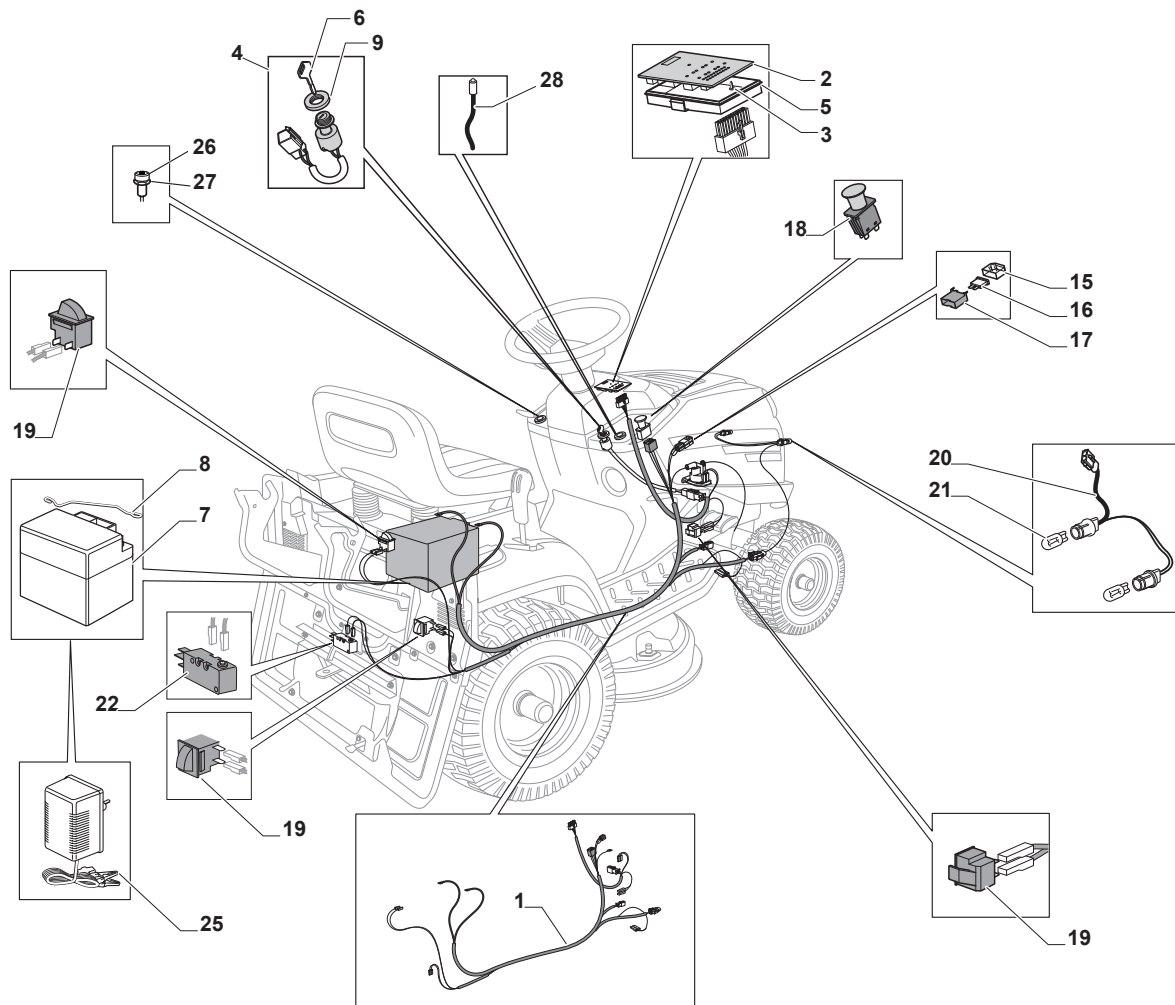

Fig.	Q.ty	Part No	Description	Notes
1	1	125795001/1	Cap	
2	4	125943010/0	Screw	
3	1	325735126/0	Fuel Tank	
4	1	118375051/1	Fair Led	
5	1	325869057/0	Connecting Tube	
6	1	112735599/0	Screw	
7	4	112735109/2	Screw	
8	1	118738227/0	Exhaust Pipe Kohler 16-18	
9	6	112540260/0	Grower	
10	2	112737450/0	Screw	
11	1	325108045/1	Conveyor	
21	2	112792611/0	Screw	
23	1	382598063/0	Muffler Protection	
24	1	182750010/0	Muffler	
25	1	112360425/0	Nut	
27	2	112540260/0	Grower	
35	1	325394531/0	Knob	
36	1	182000216/0	Accelerator	
37	1	112726389/0	Screw	
38	1	112290800/0	Nut	
39	2	112726389/0	Screw	
40	2	112540020/0	Washer	
41	2	112521310/0	Washer	
42	1	114363697/0	Label	

Fig.	Q.ty	Part No	Description	Notes
1	1	182040198/1	Cables Ass.Y	
2	1	382722444/1	Electronic Card	
3	3	112735101/0	Screw	
4	1	118450075/1	Starting Switch	
5	1	325600090/1	Card Protection	
6	1	118210023/0	Starting Key	
7	1	118120002/1	Battery	
8	1	125430265/1	Spring	
9	1	118400863/0	Screwed Ring	
15	2	133215000/0	Cover	
16	1	133340036/0	Fuse 25 A	
16	1	133340040/0	Fuse 10 A	
17	2	133500007/0	Fuse Carrier	
18	1	118450074/0	Clutch Switch	
19	3	119410613/0	Microswitch	
20	1	182040186/0	Cable	for Lamp Version
20	1	182040191/0	Cables Ass.Y	for LED Version
21	2	118459100/0	Lamp For Lights	
22	1	119410605/1	Microswitch	
25	1	182180090/0	Battery Charger 12V 1A - CE Plug	CE Plug
25	1	182180091/0	Battery Charger 12V 1A - UK Plug	UK Plug
26	1	325605003/0	Button	
27	2	325256250/0	Screwed Ring	
28	1	182040174/0	Led Wiring Assy	