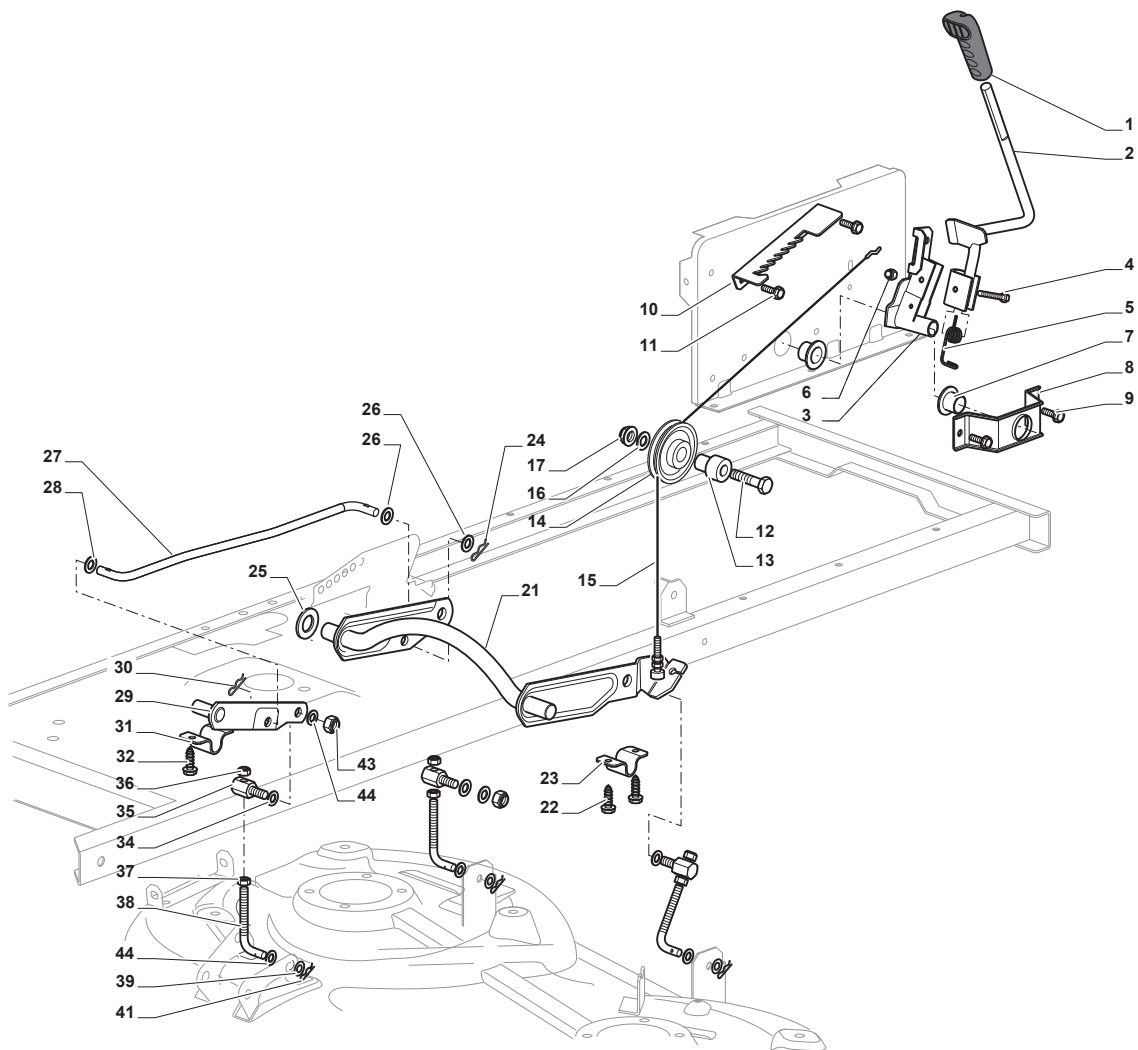

Fig.	Q.ty	Part No	Description	Notes
1	1	325394533/0	Knob	
2	1	382318255/0	Lever	
3	1	382318231/0	Axle	
4	1	112674700/0	Screw	
5	1	125430261/0	Spring	
6	1	112154510/0	Nut	
7	2	325038006/0	Bushing	
8	1	325785297/0	Support	
9	2	125943009/0	Screw	
10	1	325735515/0	Steering Sector	
11	2	125943009/0	Screw	
12	1	112793701/0	Screw	
13	1	125040636/1	Bushing	
14	1	125601579/0	Pulley	
15	1	382004620/0	Wire	
16	1	112523060/0	Washer	
17	1	112293201/0	Nut	
21	1	382318297/0	Axle	
22	4	112735599/0	Screw	
23	2	325547231/0	Plate	
24	1	124487997/0	Cotter Pin	
25	2	112521390/0	Washer	
26	2	325670010/0	Antifriction Washer	
27	1	125033109/0	Connecting Rod	
28	1	325670010/0	Antifriction Washer	
29	1	382318293/0	Axle	
30	1	124487997/0	Cotter Pin	
31	1	325547231/0	Plate	
32	2	112735599/0	Screw	
34	3	325670008/1	Washer	
35	3	125510107/1	Pin	
36	3	112156602/0	Nut	
37	3	112295200/0	Nut	
38	3	125840012/0	Tie Rod	
39	3	325670008/1	Washer	
41	3	124487998/0	Cotter Pin	
43	3	112156602/0	Nut	
44	6	112521360/0	Washer