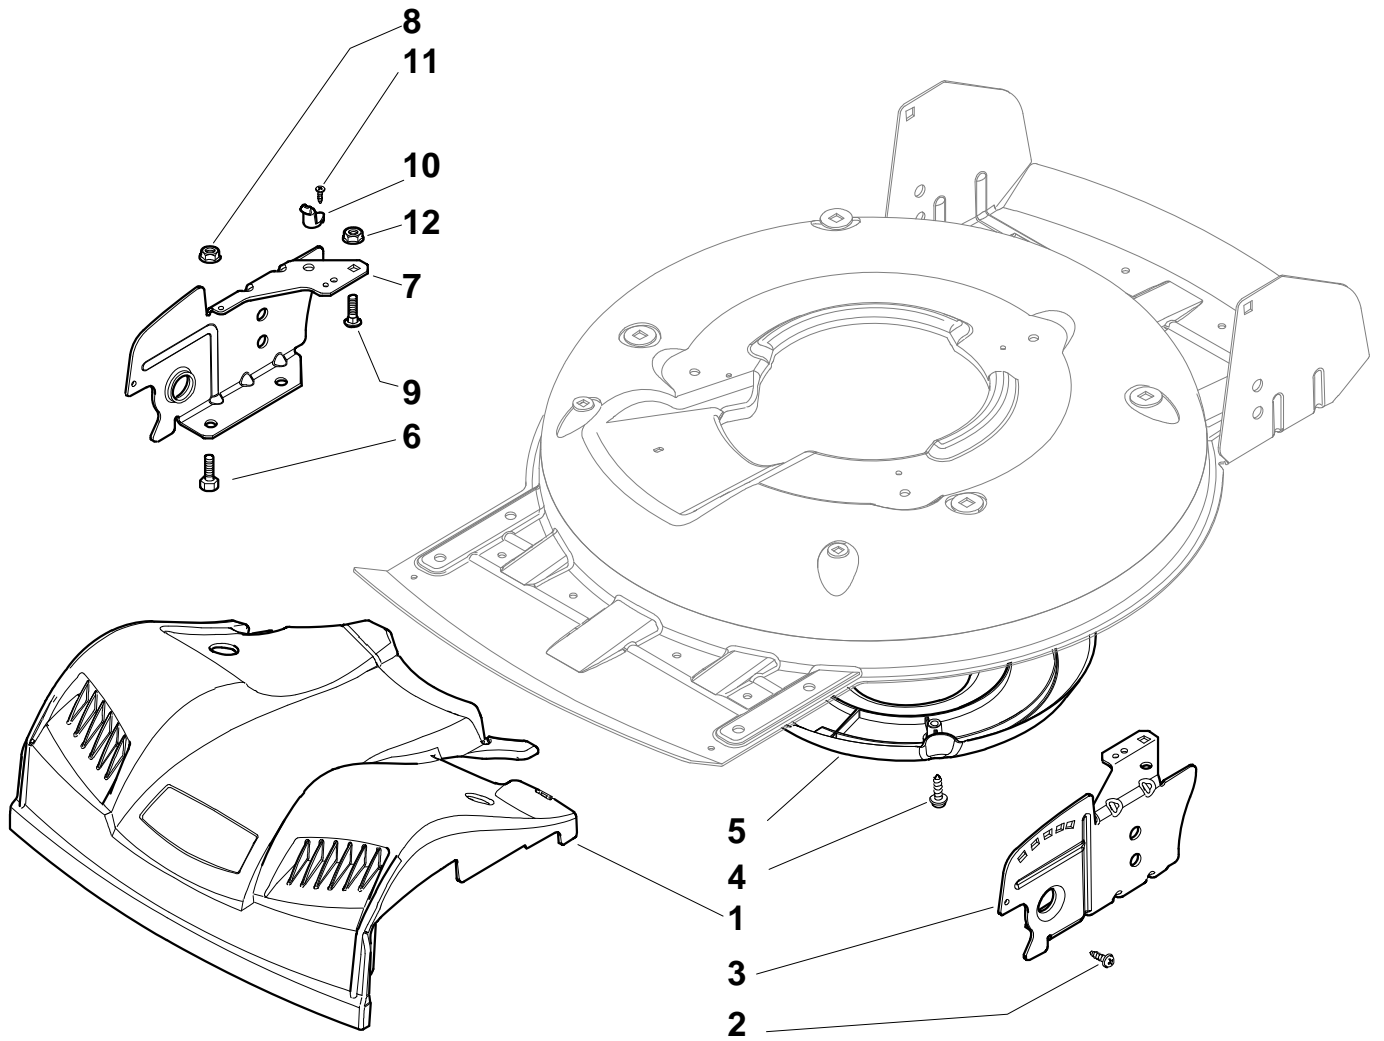

MULTICLIP 50 S Special B - Model Year 2010

Pos. Fig.	Antal Quantity	Art No Part No	Benämning	Description	Anmärkning Notes
1	1	322226097/1	Frontkåpa-gul	Mask, Yellow	
2	2	12728523/0	Skruv	Screw	
3	1	22778421/0	Fäste-vä	Bracket, L	
4	3	12728530/0	Skruv	Screw	
5	1	22060220/0	Skydd	Protection	
6	4	12792611/0	Skruv	Screw	
7	1	22778419/0	Fäste-hö	Bracket, R	
8	4	12293201/0	Mutter	Nut	
9	2	12815200/0	Skruv	Screw	
10	2	22020400/0	Hållare	Fairlead	
11	2	12728523/0	Skruv	Screw	
12	2	12292102/0	Mutter	Nut