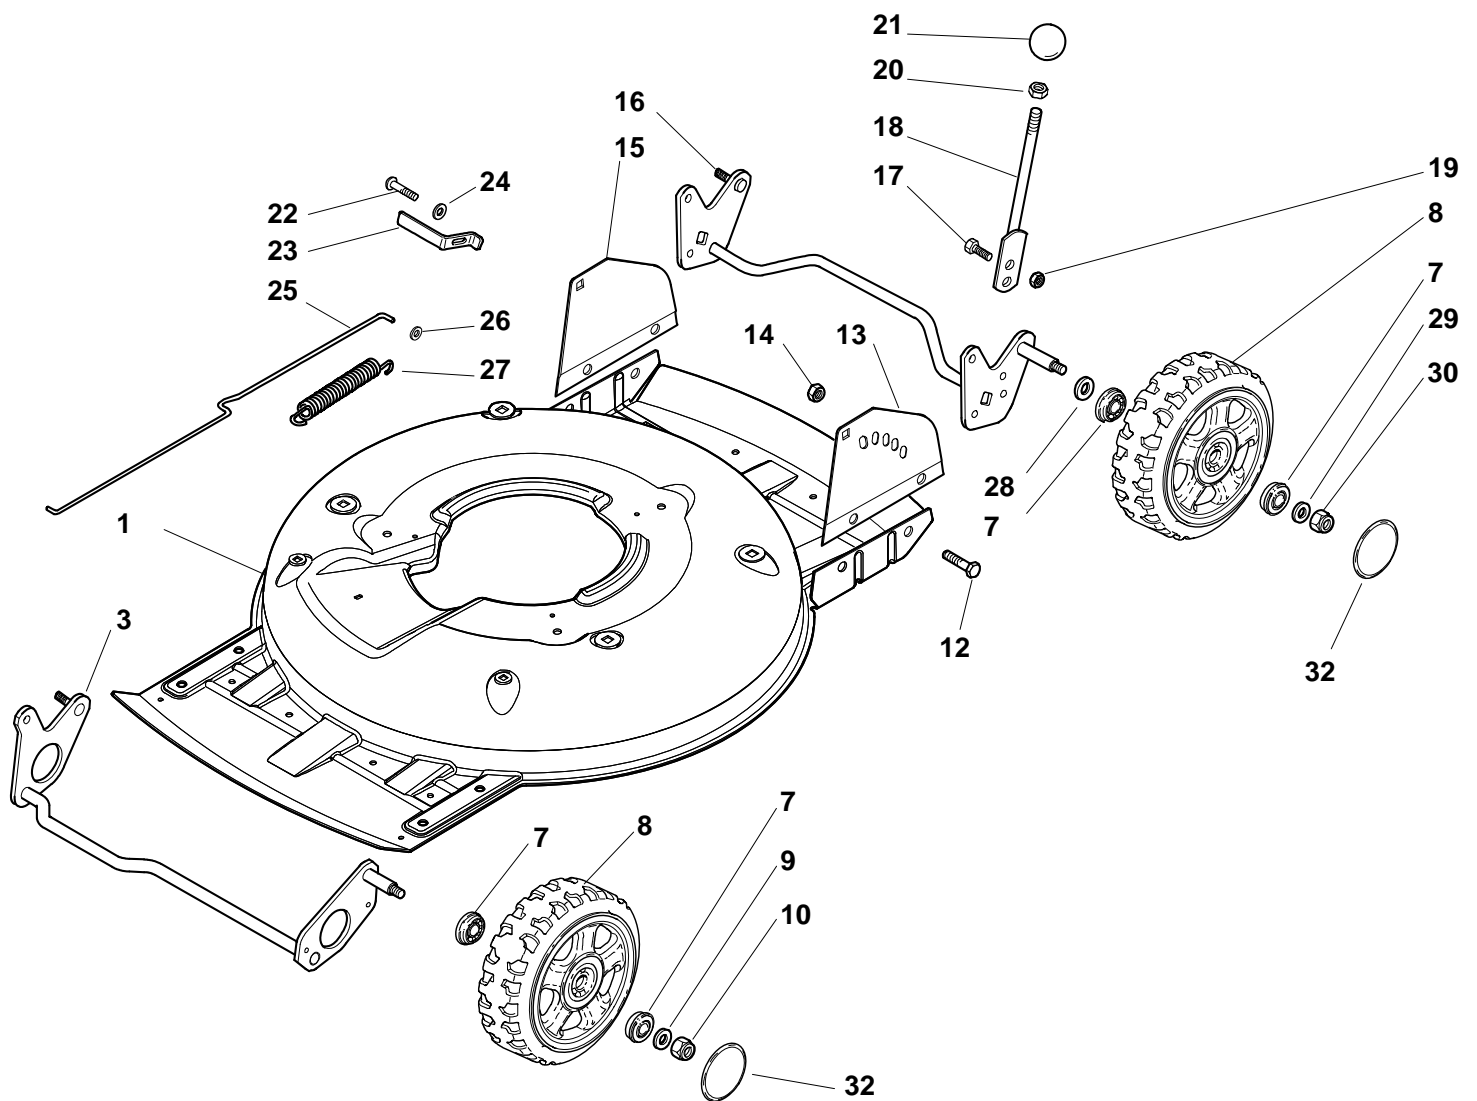

## MULTICLIP 50 S SPECIAL B Model Year 2010

- Use GLOBAL GARDEN PRODUCT Genuine Spare Parts specified in the parts list for repair and/or replacement.
- The contents described in the parts list may change due to improvement.
- The drawings of the spare parts are only indicative and might not represent the part in question exactly.
- The indications "right" - "left" - "front" - "rear" refer to the position of the operator when using the machine.
- When placing orders of parts for repair and/or replacement, make sure that the illustrated parts list is the one applying to the machine's year of manufacture, as shown on the identification plate attached to the machine.

## MULTICLIP 50 S Special B - Model Year 2010

Pos. Fig.	Antal Quantity	Art No Part No	Benämning	Description	Anmärkning Notes
1	1	81002909/1	Chassi	Deck Grey	
3	1	81002849/0	Hjulaxel	Axle, Front Wheels	
7	8	22122200/0	Kullager	Bearing	
8	4	81007343/0	Hjul	Wheel	
9	2	12369500/0	Bricka	Washer	
10	2	12155000/0	Mutter	Nut	
11	4	22110492/0	Navkapsel	Hub Cap, Grey D.210	
12	4	12791011/0	Skruv	Screw	
13	1	322545169/0	Platta-vä	Left Plate, Inox	
13	1	81545105/0	Platta-vä	Left Plate	
14	4	12154510/0	Mutter	Nut	
15	1	322545167/0	Platta-hö	Right Plate, Inox	
15	1	81545104/0	Platta-hö	Right Plate	
16	1	81002851/0	Hjulaxel	Axle, Rear Wheels	
17	2	12789000/0	Skruv	Screw	
18	1	81003323/0	Höjdinställn.spak	Lever, Height Adjustment	
19	2	12154330/0	Mutter	Nut	
20	1	12293200/0	Mutter	Nut	
21	1	22399812/0	Knopp	Knob	
22	2	12735661/0	Skruv	Screw	
23	2	22551529/0	Hjulrensare	Plate	
24	2	12521330/0	Bricka	Washer	
25	1	22033329/0	Höjdinställn.stång	Rod, Height Adjustment Control	
26	2	12604899/0	Låsbricka	Crown Fastener	
27	1	22446184/0	Fjäder	Spring	
28	2	12530150/0	Bricka	Washer	
29	2	12521350/0	Bricka	Washer	
30	2	12155000/0	Mutter	Nut	