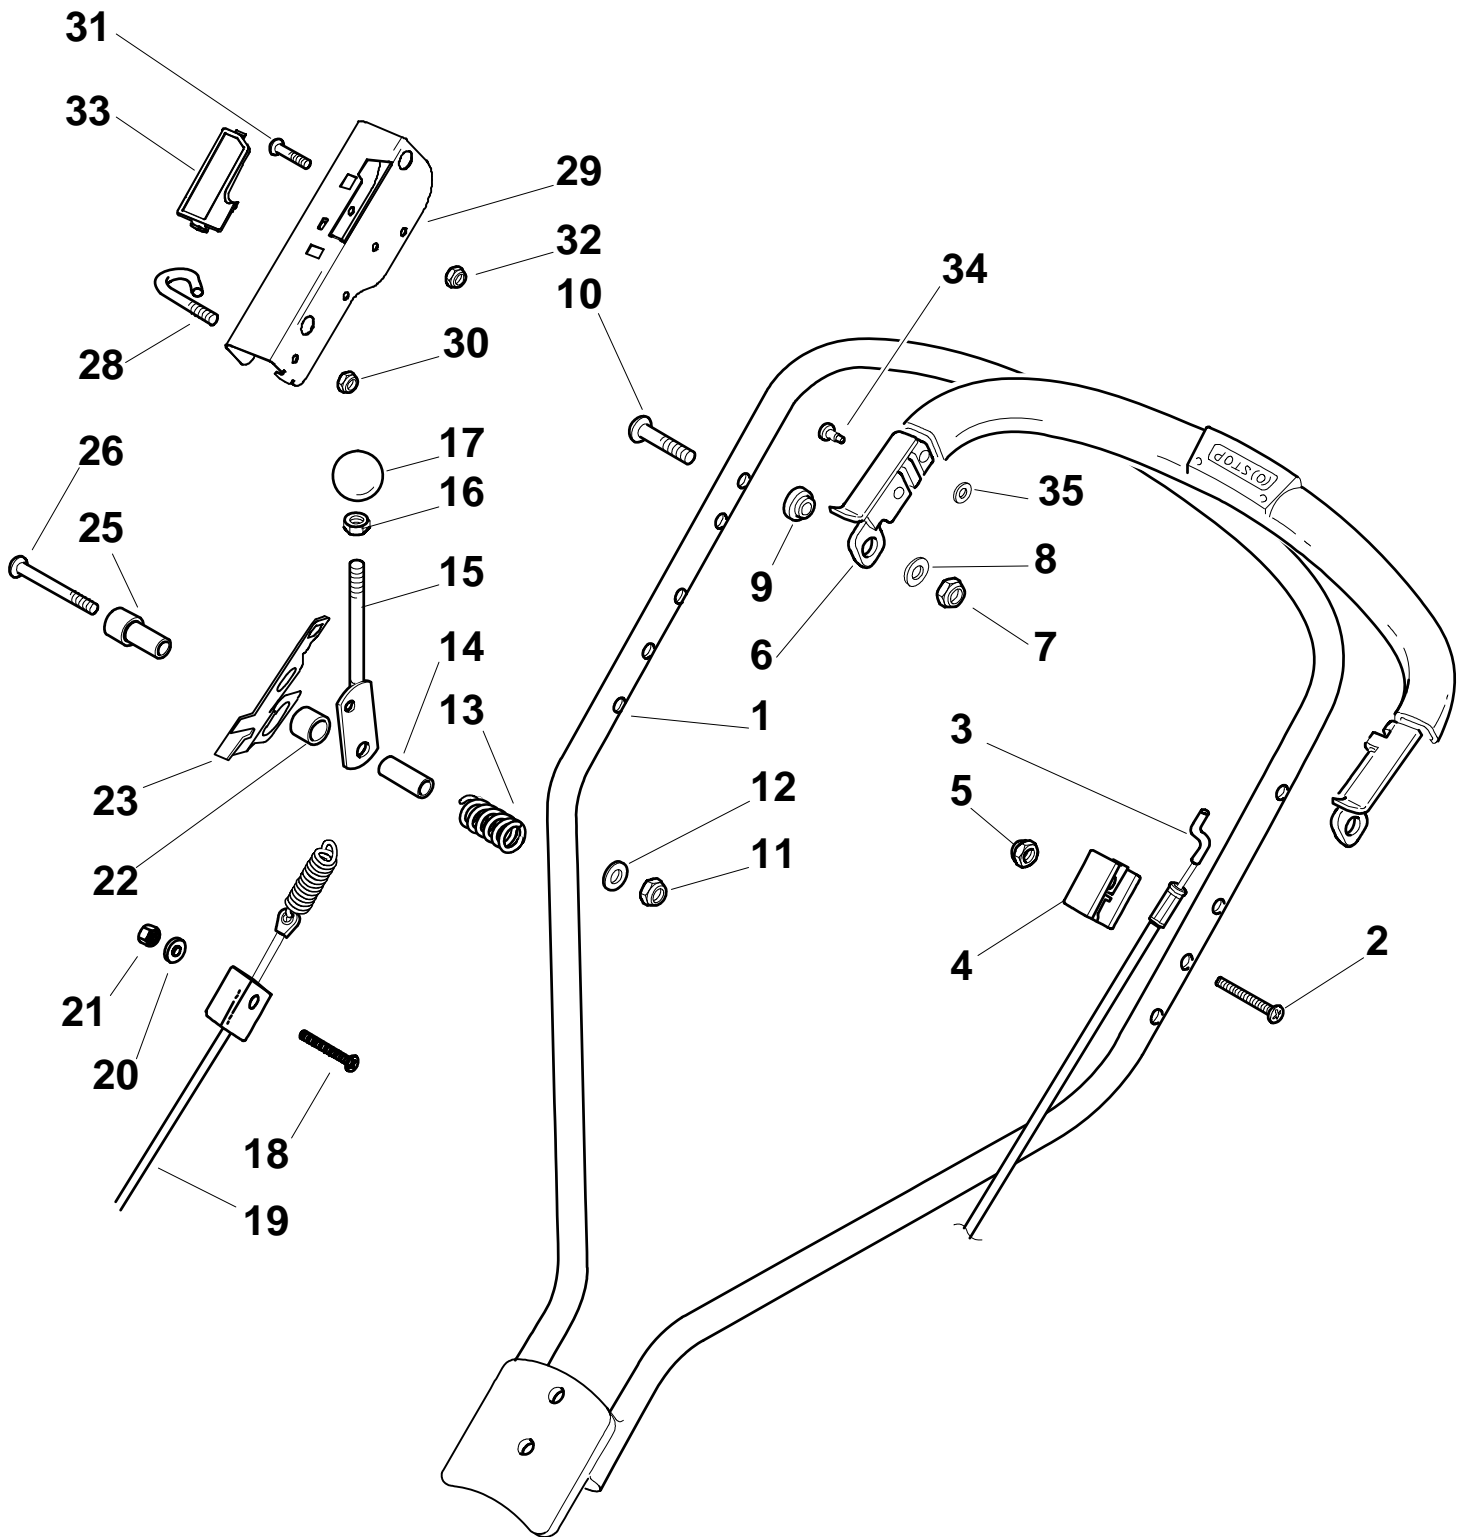

MULTICLIP 50 S Special B - Model Year 2010

MULTICLIP 50 S Special B - Model Year 2010

Pos. Fig.	Antal Quantity	Art No Part No	Benämning	Description	Anmärkning Notes
1	1	81006367/0	Styre-överdel	Handle, Upper Part, Black	
2	1	12727783/0	Skruv	Screw	
3	1	181000618/0	Motorbromswire	Cable, Thread Engine Brake	
4	1	22551640/0	Wirefäste	Plate	
5	1	12154510/0	Mutter	Nut	
6	1	81003318/1	Reglagebygel	Lever, Engine Brake	
7	2	12154510/0	Mutter	Nut	
8	2	12521330/0	Bricka	Washer	
9	2	22671660/1	Bricka	Washer	
10	2	12727784/0	Skruv	Screw	
11	1	12292100/0	Mutter	Nut	
12	1	12530060/0	Bricka	Elastic Washer	
13	1	22450446/0	Fjäder	Spring	
14	1	22170840/0	Distans	Spacer	
15	1	81003313/0	Spak	Lever, Driving	
16	1	12293200/0	Mutter	Nut	
17	1	22399812/0	Knopp	Knob	
18	1	12727791/0	Skruv	Screw	
19	1	381000745/1	Kopplingswire	Cable, Rear Drive	
20	1	12521330/0	Bricka	Washer	
21	1	12154510/0	Mutter	Nut	
22	1	22170843/0	Distans	Spacer	
23	1	22551653/0	Platta	Plate	
25	1	22170842/0	Distans	Spacer	
26	1	12727786/0	Skruv	Screw	
28	1	22430314/0	Öglebult	Spring	
29	1	81004405/0	Panel	Dash Board	
30	1	12154510/0	Mutter	Nut	
31	1	12727792/0	Skruv	Screw	
32	1	12154510/0	Mutter	Nut	
33	1	22500050/0	Glidblock	Shoe	
34	1	22524342/0	Sprint	Pin	
35	1	12604897/0	Låsring	Washer