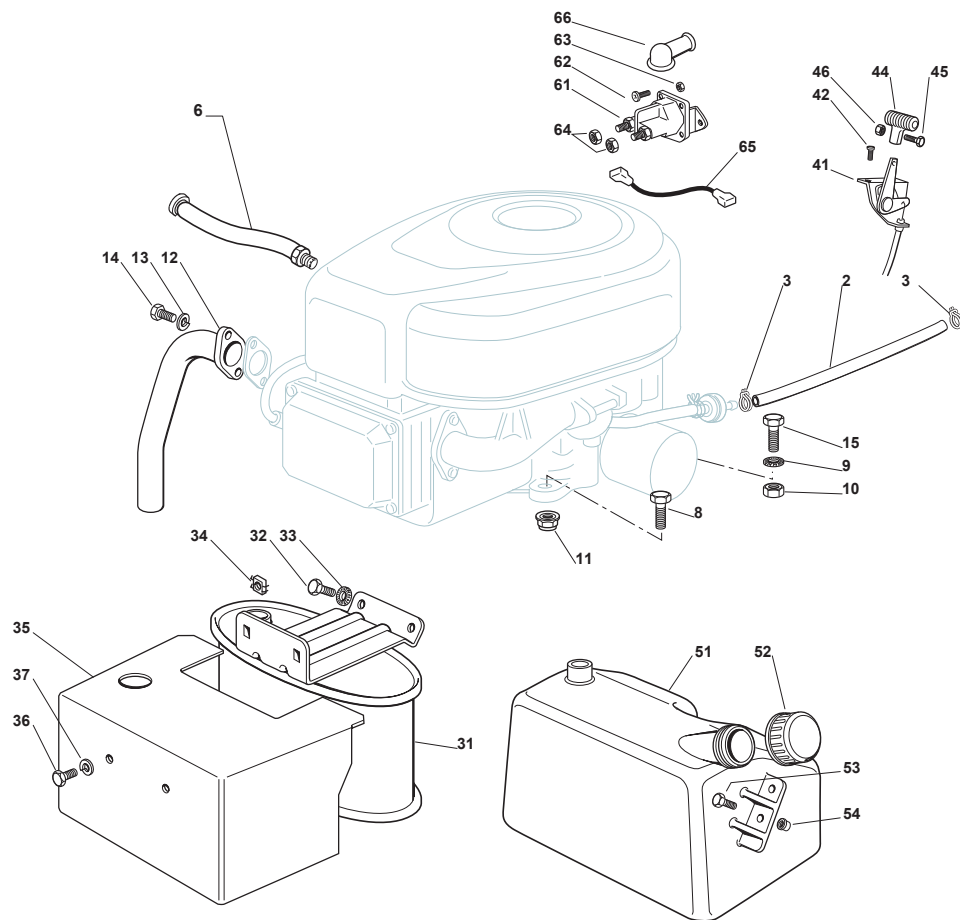

Fig.	Q.ty	Part No	Description	Notes
69	1	112155000/0	Nut	
70	1	125033091/0	Rod	
71	1	124487995/0	Cotter Pin	
72	1	125430232/0	Spring	
73	1	325605002/0	Button	
74	1	112726389/0	Screw	
75	1	112290800/0	Nut	
76	1	325060050/0	Cam	
77	1	112789100/0	Screw	
78	2	112154330/0	Nut	
79	2	325755071/0	Angle Bracket	
80	1	325785479/0	Micro Switch Bracket	
81	2	112791011/0	Screw	
82	2	112292102/0	Nut	
83	1	119410614/0	Microswitch	

Fig.	Q.ty	Part No	Description	Notes
2	1	325869016/1	Connecting Tube	
3	2	118375051/1	Fair Led	
6	1	1134-5827-01	Oil Drain Assy	
8	3	112691100/0	Screw	
9	1	112540260/0	Grower	
10	1	112154210/0	Nut	
11	3	112154210/0	Nut	
12	1	118738206/0	Exhaust Discharge Tube	
13	2	112583500/0	Grower	
14	2	112735530/0	Screw	
15	1	112691115/0	Screw	
31	1	182750010/0	Muffler	
32	2	112793102/0	Screw	
33	2	112540260/0	Grower	
34	2	112360425/0	Nut	
35	1	382598009/2	Muffler Protection	
36	2	112792611/0	Screw	
37	2	112583500/0	Grower	
41	1	182000200/1	Throttle Cable	
42	2	125943012/0	Screw	
44	1	325592000/0	Knob	
45	1	112726388/0	Screw	
46	1	112290800/0	Nut	
51	1	125735110/3	Tank	
51	1	325735111/3	Tank	
52	1	125795000/1	Fuel Cap	
53	2	112788910/0	Screw	
54	2	112500092/0	Rivet	
61	1	118736113/0	Starter Relay	
62	2	112791011/0	Screw	
63	2	112292102/0	Nut	
64	2	112360352/0	Nut	
65	1	125065017/0	Cable	
66	1	118564861/1	Protection	