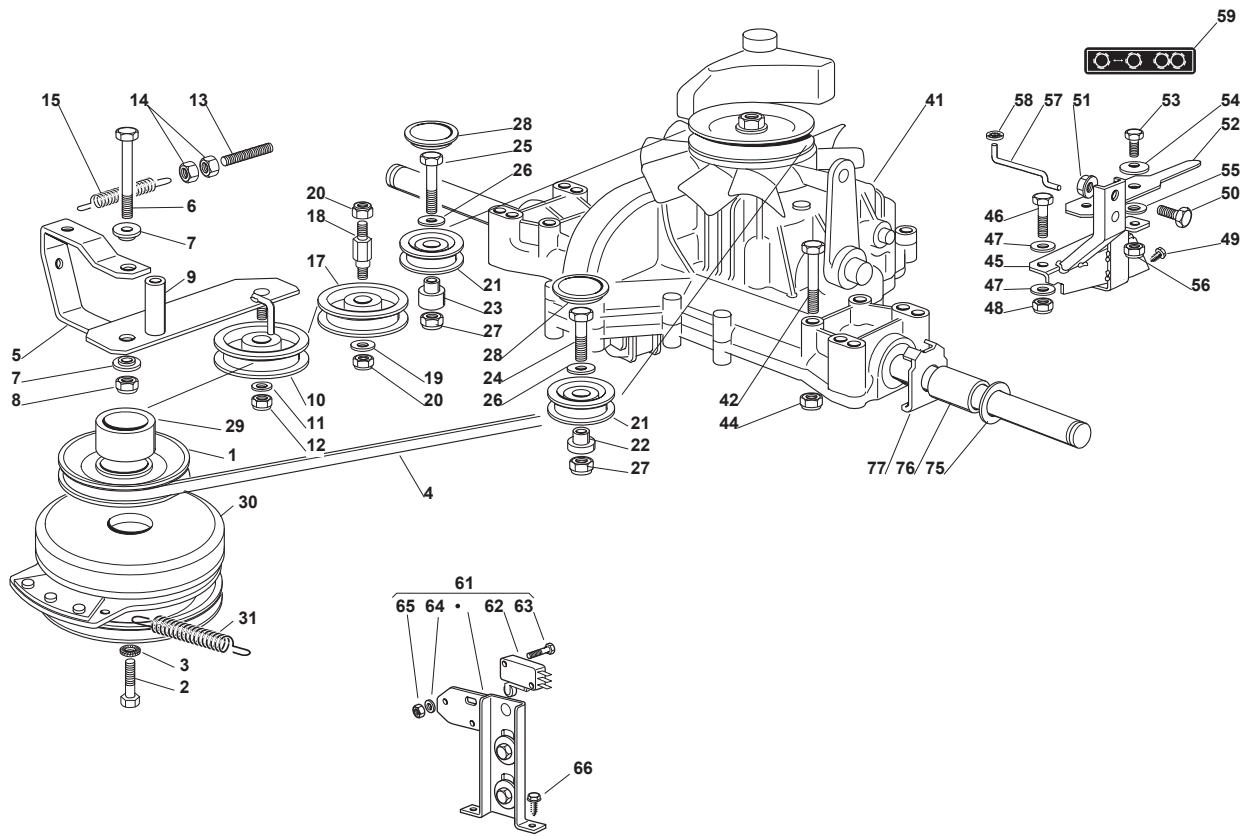

Fig.	Q.ty	Part No	Description	Notes
64	2	112581100/0	Grower	
65	2	112290791/0	Nut	
66	2	112735110/0	Screw	
67	1	119410614/0	Microswitch	
75	4	112521410/0	Washer	
76	2	125160023/0	Spacer	
77	2	325670025/0	Washer