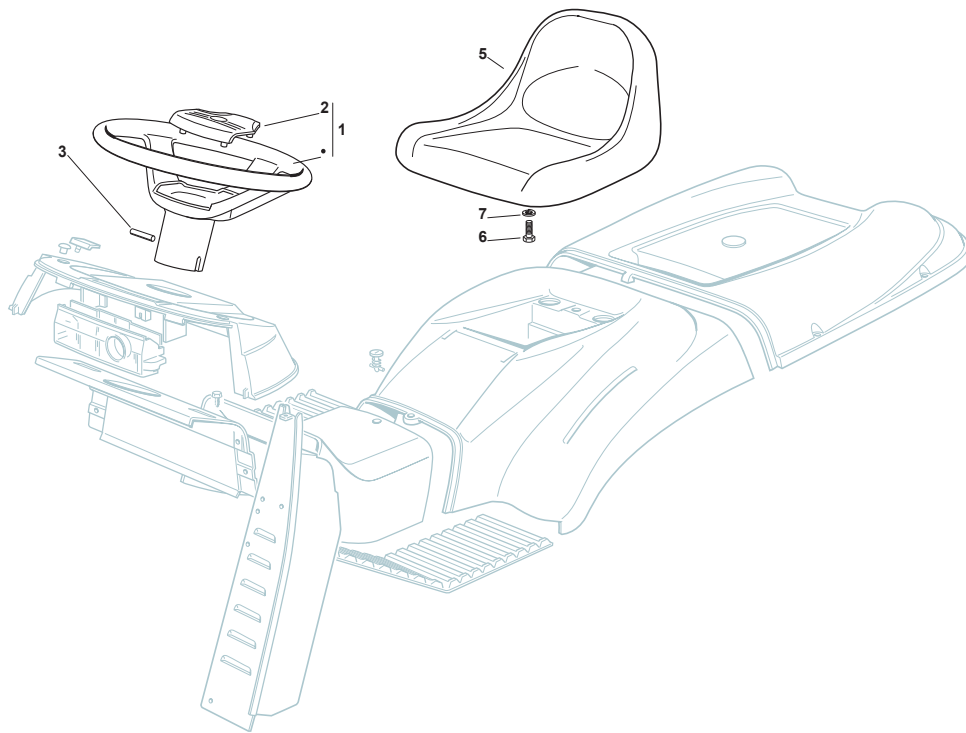

Fig.	Q.ty	Part No	Description	Notes
1	1	125961217/1	Coated Steering Wheel Black Tc	
2	1	325580505/0	Cap	
3	1	112620299/0	Elastic Pin	
5	1	125722468/0	Seat	
6	4	112793102/0	Screw	
7	4	112583500/0	Grower	