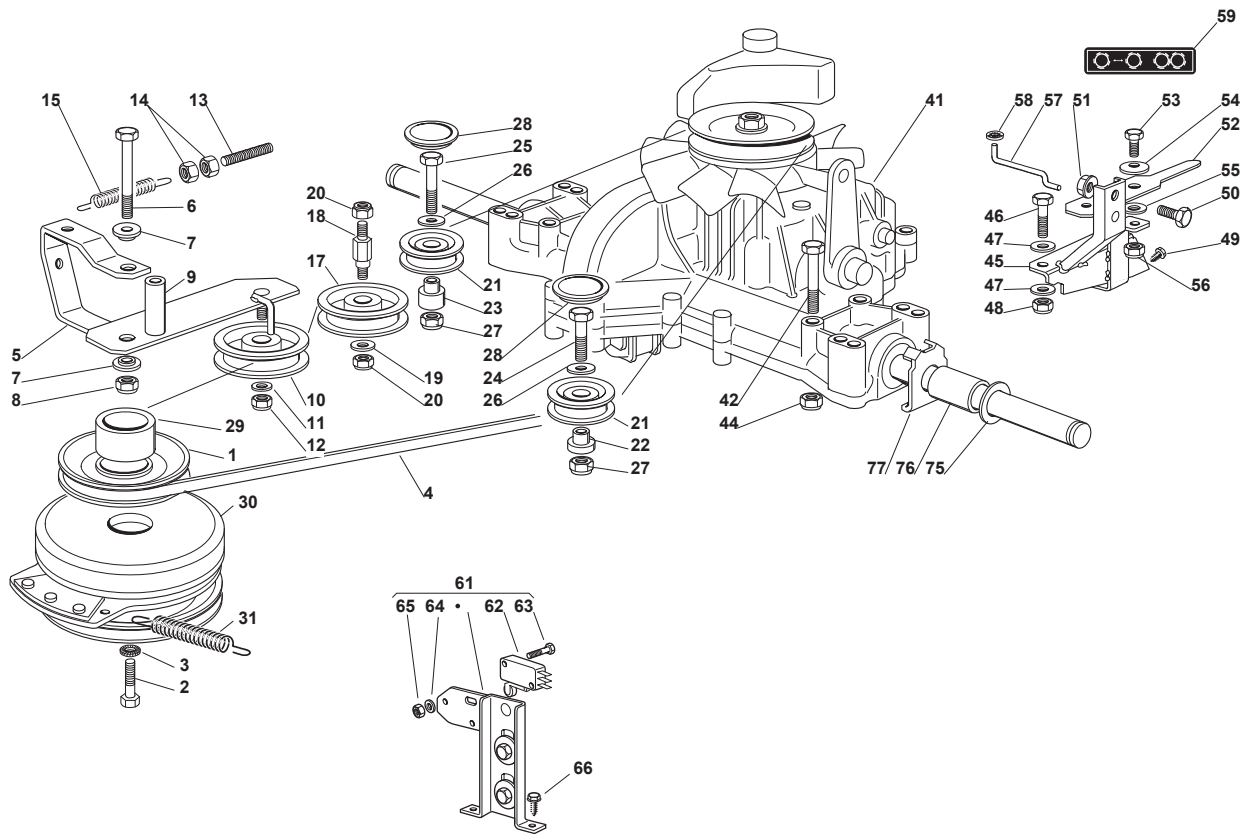

Fig.	Q.ty	Part No	Description	Notes
69	1	112155000/0	Nut	
70	1	125033091/0	Rod	
71	1	124487995/0	Cotter Pin	
72	1	125430232/0	Spring	
73	1	325605002/0	Button	
74	1	112726389/0	Screw	
75	1	112290800/0	Nut	
76	1	325060050/0	Cam	
77	1	112789100/0	Screw	
78	2	112154330/0	Nut	
79	2	325755071/0	Angle Bracket	
80	1	325785479/0	Micro Switch Bracket	
81	2	112791011/0	Screw	
82	2	112292102/0	Nut	
83	1	119410614/0	Microswitch	

Fig.	Q.ty	Part No	Description	Notes
2	1	325869016/1	Connecting Tube	
3	2	118375051/1	Fair Led	
6	1	1134-5827-01	Oil Drain Assy	
8	3	112691100/0	Screw	
9	1	112540260/0	Grower	
10	1	112154210/0	Nut	
11	3	112154210/0	Nut	
12	1	118738206/0	Exhaust Discharge Tube	
13	2	112583500/0	Grower	
14	2	112735530/0	Screw	
15	1	112691115/0	Screw	
31	1	182750010/0	Muffler	
32	2	112793102/0	Screw	
33	2	112540260/0	Grower	
34	2	112360425/0	Nut	
35	1	382598009/2	Muffler Protection	
36	2	112792611/0	Screw	
37	2	112583500/0	Grower	
41	1	182000200/1	Throttle Cable	
42	2	125943012/0	Screw	
44	1	325592000/0	Knob	
45	1	112726388/0	Screw	
46	1	112290800/0	Nut	
51	1	125735110/3	Tank	
51	1	325735111/3	Tank	
52	1	125795000/1	Fuel Cap	
53	2	112788910/0	Screw	
54	2	112500092/0	Rivet	
61	1	118736113/0	Starter Relay	
62	2	112791011/0	Screw	
63	2	112292102/0	Nut	
64	2	112360352/0	Nut	
65	1	125065017/0	Cable	
66	1	118564861/1	Protection	