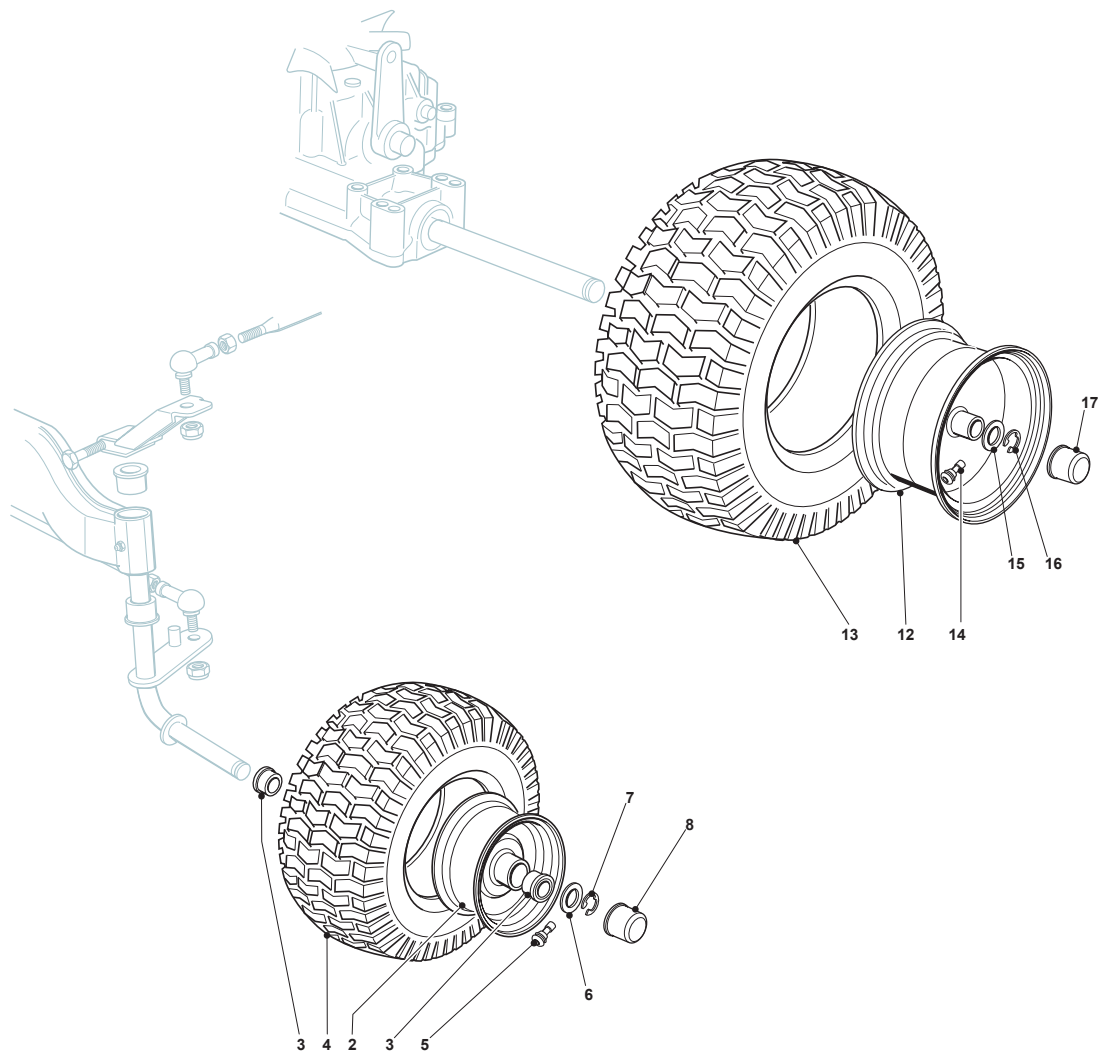

Fig.	Q.ty	Part No	Description	Notes
1	1	125961217/1	Coated Steering Wheel Black Tc	
2	1	325580505/0	Cap	
3	1	112620299/0	Elastic Pin	
5	1	125722468/0	Seat	
6	4	112793102/0	Screw	
7	4	112583500/0	Grower	