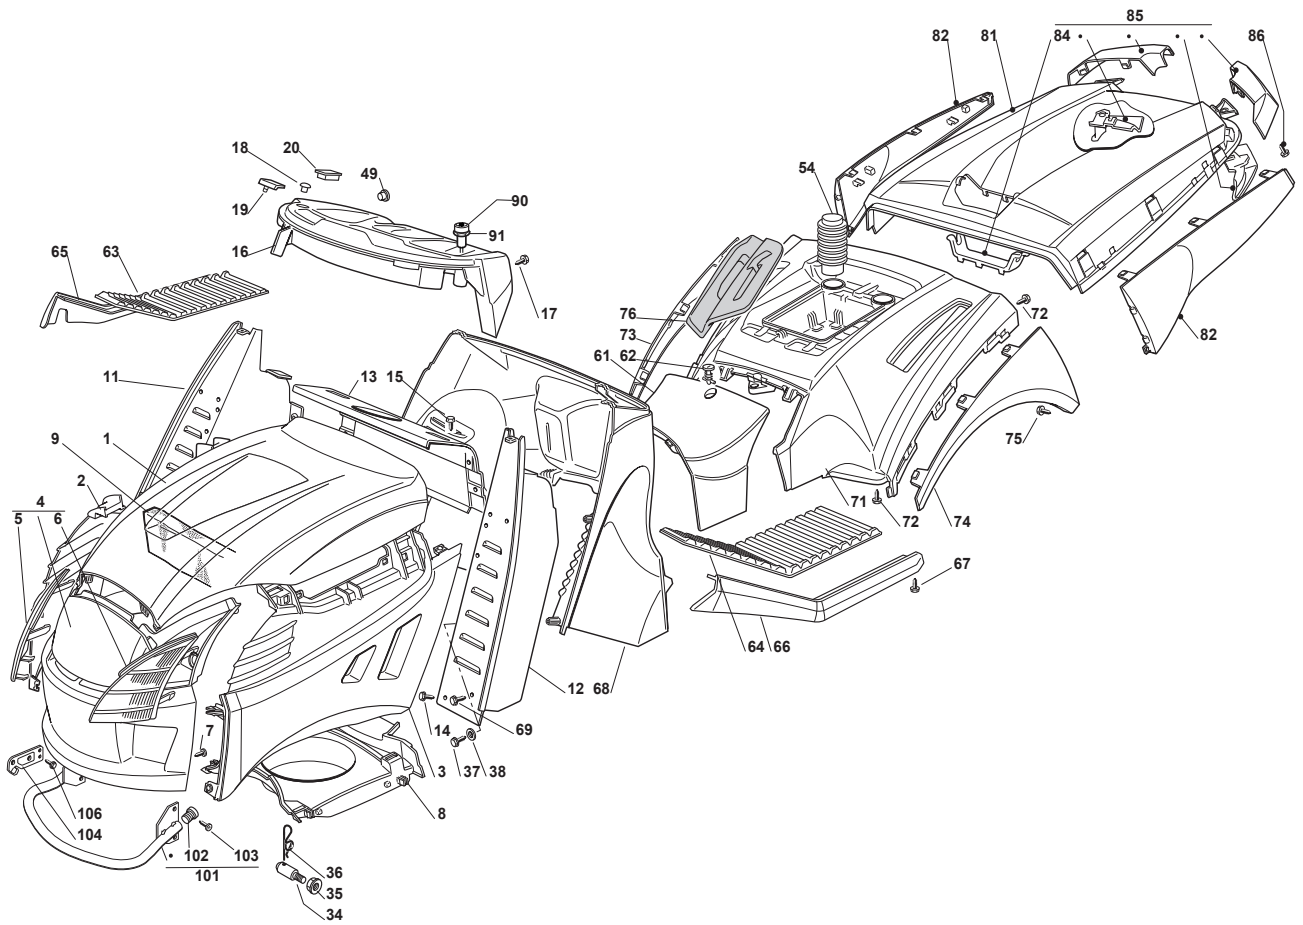

Fig.	Q.ty	Part No	Description	Notes
85	1	325785147/2	Seat Support	
86	1	325318109/1	Stop Lever	
87	1	125510000/0	Pin	
88	1	125430202/1	Spring	
89	2	112604897/0	Elastic Washer	
90	1	125430285/0	Spring	
91	1	112789000/0	Screw	
92	1	112154330/0	Nut	
93	1	325060049/0	Seat Switch Cam	
94	2	112815050/0	Screw	
95	4	112521320/0	Washer	
96	2	112154330/0	Nut	
97	1	325755025/2	Bracket	
98	2	112789000/0	Screw	
99	2	112437502/1	Plate	
100	1	325430255/0	Spring	
101	2	125510119/0	Tie Rod	
102	2	124487997/0	Cotter Pin	
103	2	112155000/0	Nut	
104	2	125510040/2	Pin	
105	2	112155000/0	Nut	
106	2	9959-0820-16	Screw	