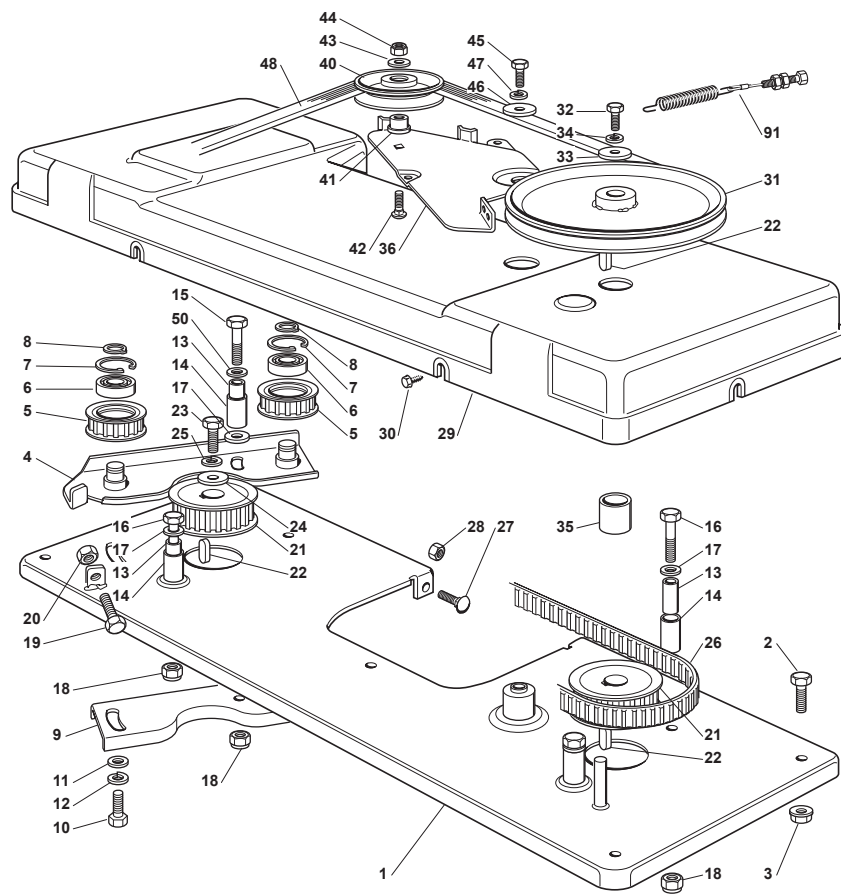

Fig.	Q.ty	Part No	Description	Notes
1	1	382547029/3	Plate	
2	4	112793102/0	Screw	
3	4	112154220/0	Nut	
4	1	382785084/2	Support	
5	2	125601559/1	Toothed Pulley	
6	2	119216048/0	Bearing	
7	2	112610800/0	Seeger	
8	2	112609200/0	Seeger	
9	1	325650037/1	Pulley Stiffening	
10	2	9959-0820-16	Screw	
11	2	112521350/0	Washer	
12	2	112583500/0	Grower	
13	4	125160003/2	Spacer	
14	4	125038000/0	Bushing	
15	1	112691700/0	Screw	
16	3	112691200/0	Screw	
17	4	112521350/0	Washer	
18	4	112293201/0	Nut	
19	1	112793900/0	Screw	
20	1	112293200/0	Nut	
21	2	125601560/0	Pulley	
22	3	112139480/0	Feather	
23	1	112793102/0	Screw	
24	1	125670007/0	Washer	
25	1	112583500/0	Grower	
26	1	135065600/0	Belt	
27	3	112815200/0	Screw	
28	3	112292102/0	Nut	
29	1	325060128/0	Case	
30	6	112735110/0	Screw	
31	1	125601550/0	Pulley	
32	1	112793102/0	Screw	
33	1	125670007/0	Washer	
34	1	112583500/0	Grower	
35	1	125160002/1	Spacer	
36	1	325318115/2	Lever, Engine Brake	
40	1	325601599/0	Pulley	
41	1	125160079/0	Spacer	
42	1	112818900/0	Screw	
43	1	112523060/0	Washer	
44	1	112155000/0	Nut	
45	1	9959-0820-16	Screw	
46	1	112523070/0	Washer	
47	1	112583500/0	Grower	
48	1	135062811/0	Belt	
50	1	122671651/0	Washer	
91	1	182004608/0	Engagging Cable