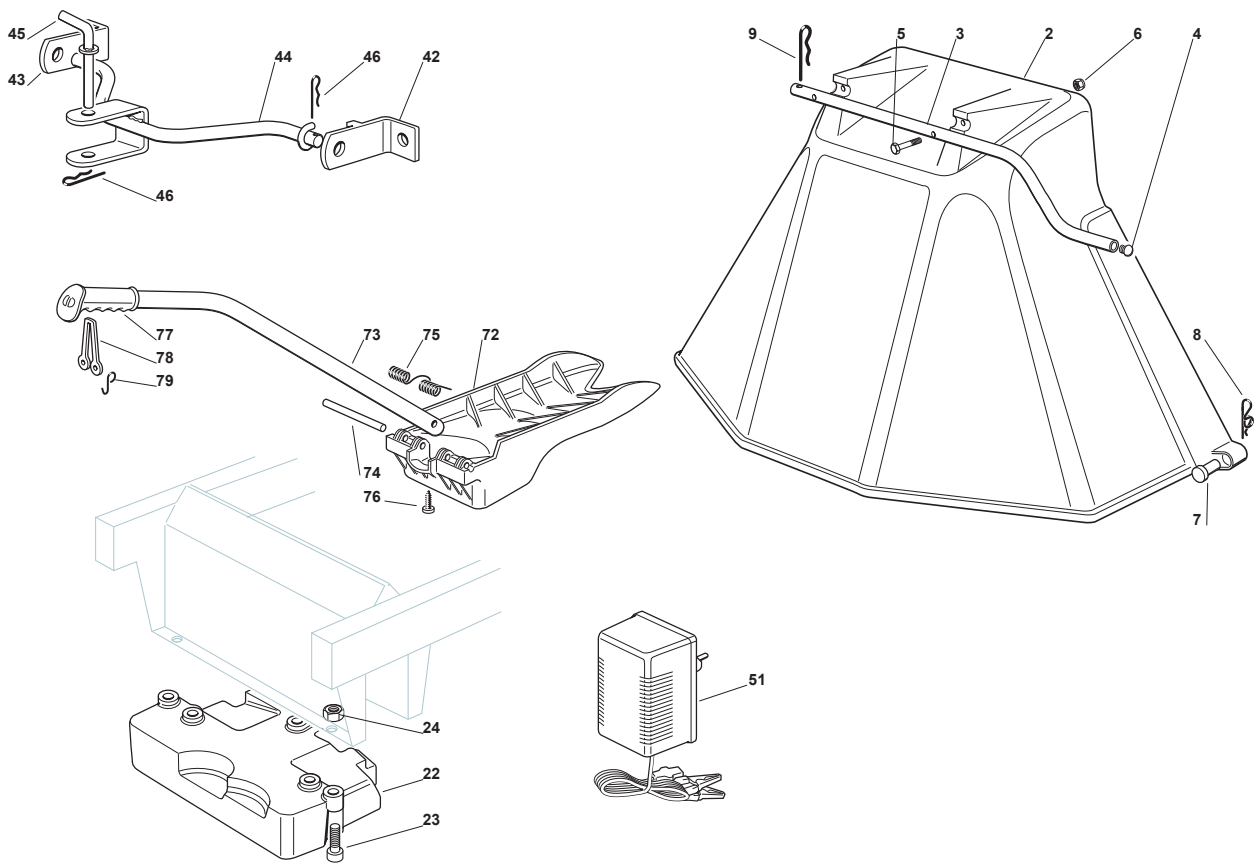

Fig.	Q.ty	Part No	Description	Notes
2	1	382400003/1	Ejection Guard	
3	1	325869043/0	Rear Support	
4	2	118566112/0	Polyethylene Push Road	
5	2	112689515/0	Screw	
6	2	112154510/0	Nut	
7	2	125510022/1	Pin	
8	2	124487998/0	Cotter Pin	
9	1	124487999/0	Spring Pin	
22	1			No more used
23	3	112760520/0	Screw	
24	3	112155000/0	Nut	
42	1	382735502/0	Bracket	
43	1	325774213/0	Bracket	
44	1	382033105/1	Rod	
45	1	125510021/1	Hitch Pin	
46	2	124487999/0	Spring Pin	
51	1	182180090/0	Battery Charger 12V 1A - CE Plug	
72	1	325140097/0	Deflector	
73	1	325394005/0	Handle	
74	1	125510077/0	Pin	
75	1	125430245/0	Spring	
76	1	112735405/0	Screw	
77	1	325280000/1	Handgrip	
78	1	125840011/1	Tie Rod	
79	2	125253004/0	Mulch.Kit Fixing Hook