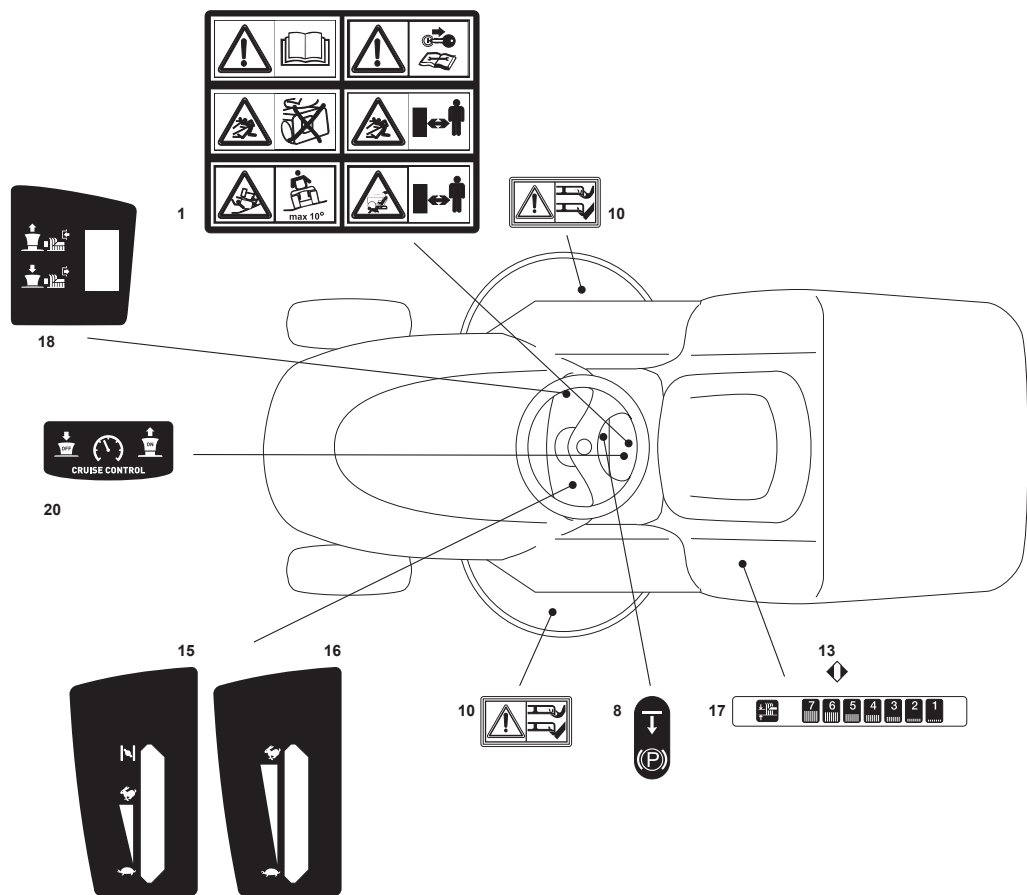

Fig.	Q.ty	Part No	Description	Notes
2	1	382400003/1	Ejection Guard	
3	1	325869043/0	Rear Support	
4	2	118566112/0	Polyethylene Push Road	
5	2	112689515/0	Screw	
6	2	112154510/0	Nut	
7	2	125510022/1	Pin	
8	2	124487998/0	Cotter Pin	
9	1	124487999/0	Spring Pin	
22	1			No more used
23	3	112760520/0	Screw	
24	3	112155000/0	Nut	
42	1	382735502/0	Bracket	
43	1	325774213/0	Bracket	
44	1	382033105/1	Rod	
45	1	125510021/1	Hitch Pin	
46	2	124487999/0	Spring Pin	
51	1	182180090/0	Battery Charger 12V 1A - CE Plug	
72	1	325140097/0	Deflector	
73	1	325394005/0	Handle	
74	1	125510077/0	Pin	
75	1	125430245/0	Spring	
76	1	112735405/0	Screw	
77	1	325280000/1	Handgrip	
78	1	125840011/1	Tie Rod	
79	2	125253004/0	Mulch.Kit Fixing Hook	