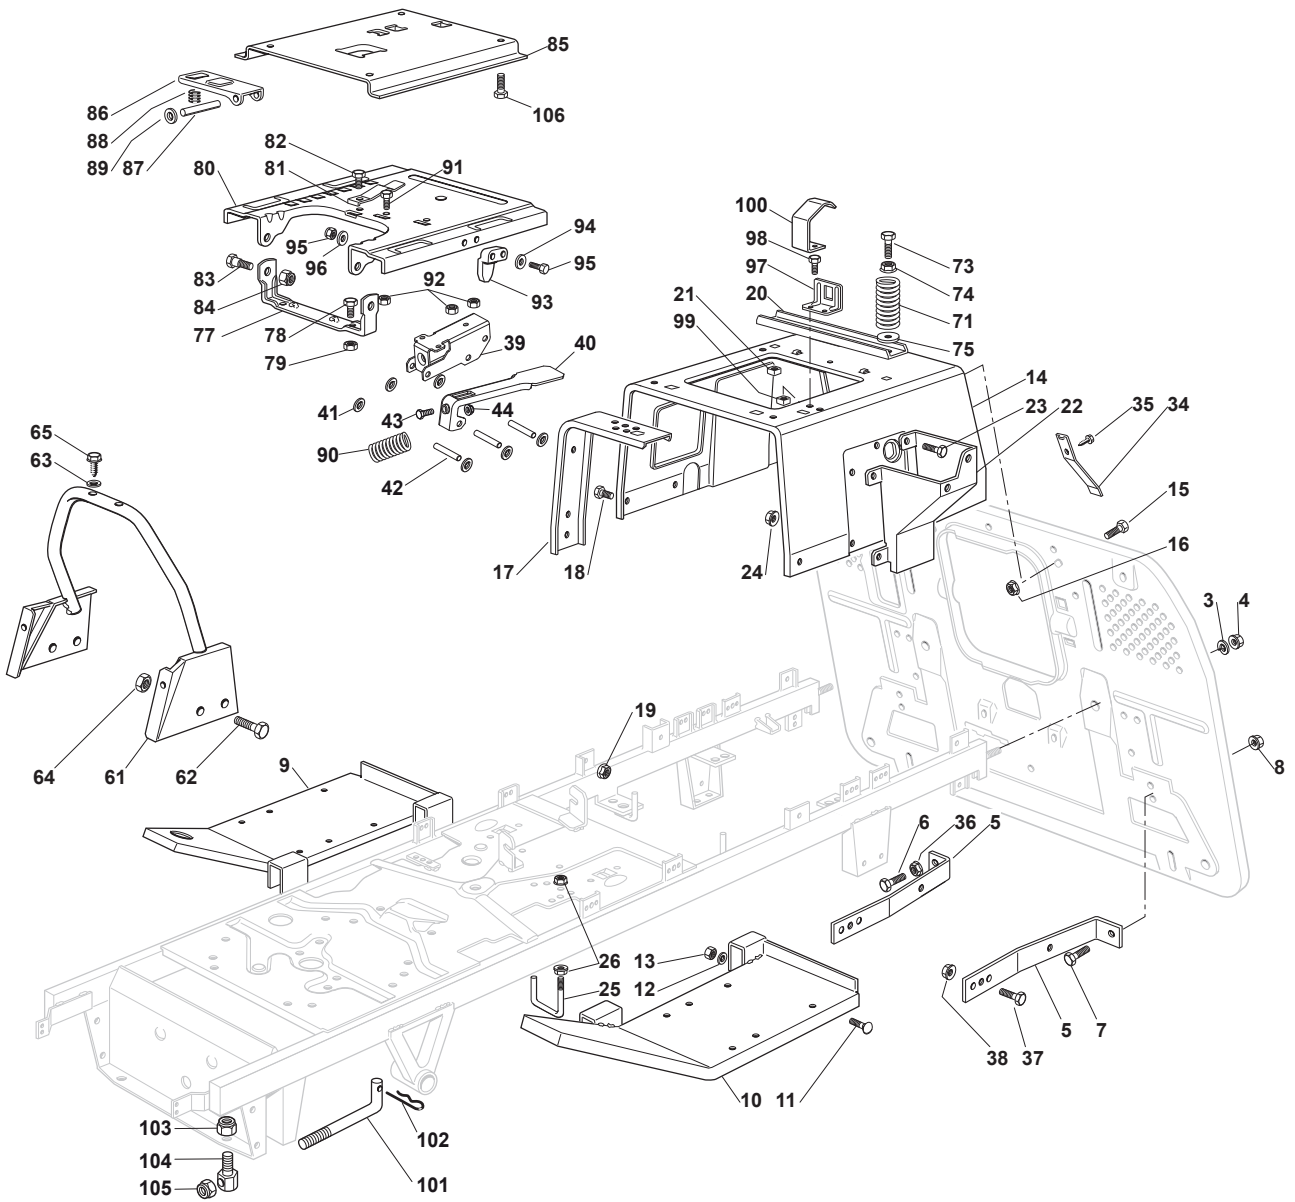

Fig.	Q.ty	Part No	Description	Notes
85	1	325785147/2	Seat Support	
86	1	325318109/1	Stop Lever	
87	1	125510000/0	Pin	
88	1	125430202/1	Spring	
89	2	112604897/0	Elastic Washer	
90	1	125430285/0	Spring	
91	1	112789000/0	Screw	
92	1	112154330/0	Nut	
93	1	325060049/0	Seat Switch Cam	
94	2	112815050/0	Screw	
95	4	112521320/0	Washer	
96	2	112154330/0	Nut	
97	1	325755025/2	Bracket	
98	2	112789000/0	Screw	
99	2	112437502/1	Plate	
100	1	325430255/0	Spring	
101	2	125510119/0	Tie Rod	
102	2	124487997/0	Cotter Pin	
103	2	112155000/0	Nut	
104	2	125510040/2	Pin	
105	2	112155000/0	Nut	
106	2	9959-0820-16	Screw	