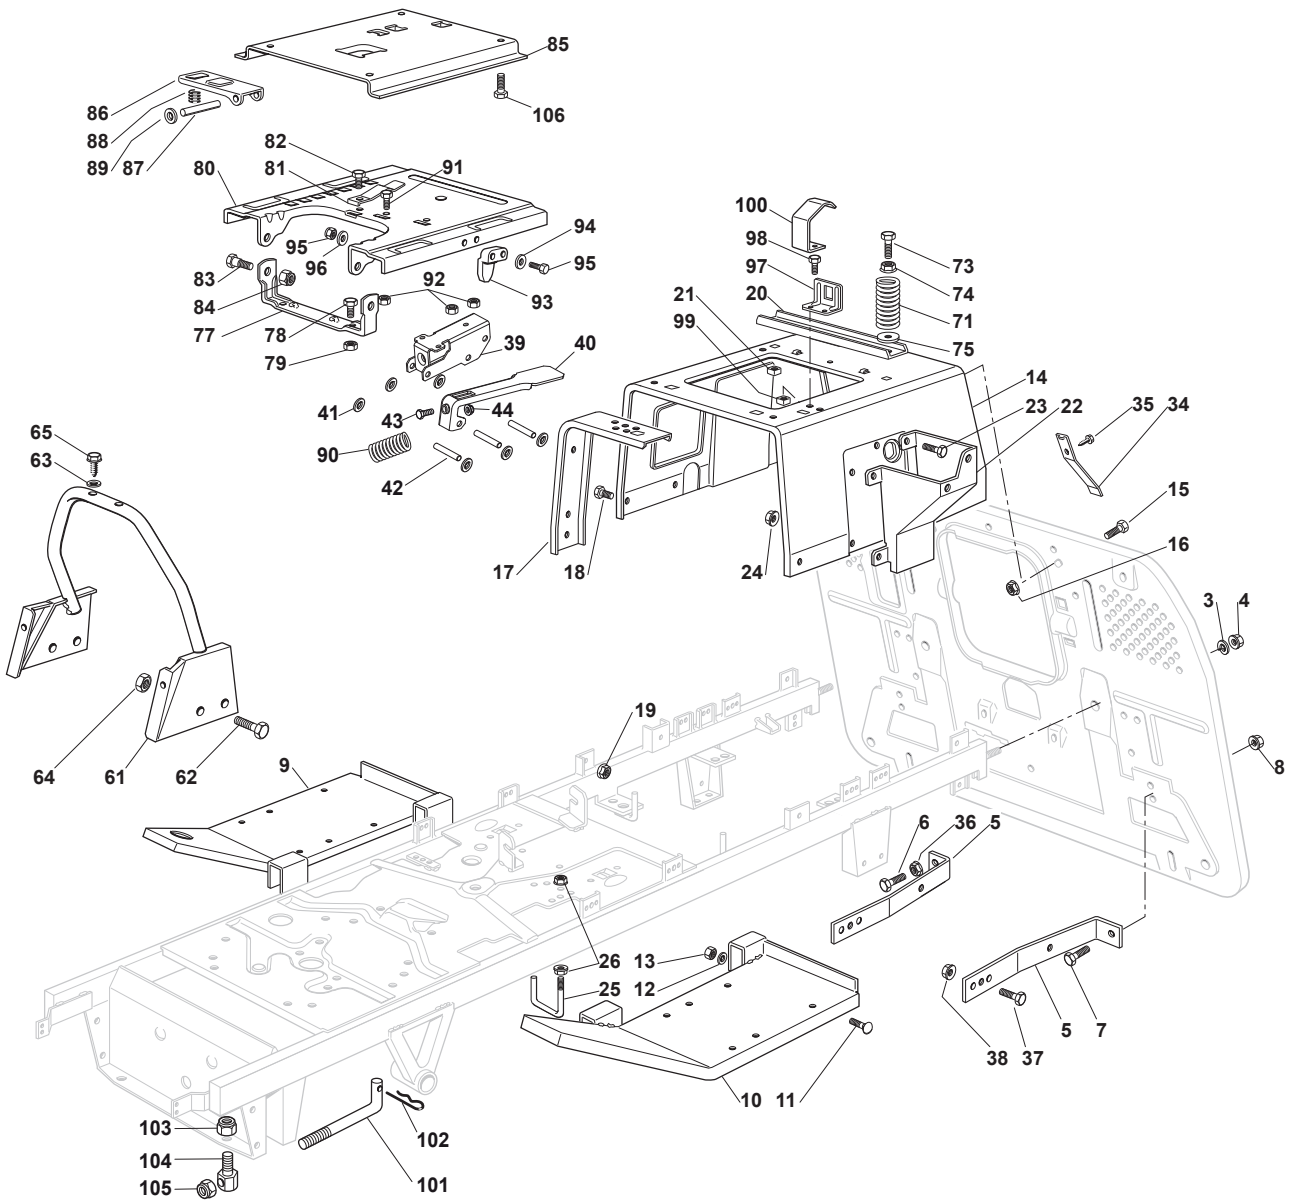

Fig.	Q.ty	Part No	Description	Notes
3	2	112585100/0	Washer	
4	2	9739-1031-22	Nut	
5	2	325774273/2	Stiffening	
6	1	112691100/0	Screw	
7	3	112793102/0	Screw	
8	2	112154220/0	Nut	
9	1	382510041/2	Right Footboard Support	
10	1	382510043/2	Left Footboard Support	
11	4	112815245/0	Screw	
12	4	112523040/0	Washer	
13	4	112154510/0	Nut	
14	1	325785133/5	Seat Support	
15	4	112791011/0	Screw	
16	5	112292102/0	Nut	
17	2	325650065/1	Pulley Stiffening	
18	8	112791200/1	Screw	
19	6	112292102/0	Nut	
20	1	325650067/1	Pulley Stiffening	
21	2	112360420/0	Nut	
22	1	325785137/1	Support	
23	4	112791200/1	Screw	
24	4	112292102/0	Nut	
25	1	125580019/1	Belt Guide (Hydro)	
26	2	112292102/0	Nut	
34	1	125430238/1	Spring	
35	1	112731580/0	Screw	
36	1	112154220/0	Nut	
37	3	112800815/0	Screw	
38	2	112154220/0	Nut	
39	1	325774575/0	Fulcrum Clamp	
40	1	325318327/0	Lever	
41	6	112604896/0	Crown Fastener	
42	3	122517866/0	Pin	
43	1	112735661/0	Screw	
44	1	112154510/0	Nut	
61	1	382650045/0	Chassis	
62	4	112792611/0	Screw	
63	2	112521330/0	Washer	
64	4	112292102/0	Nut	
65	2	112735654/0	Screw	
71	2	125430205/1	Spring	
73	2	125943001/1	Screw	
74	2	112154220/0	Nut	
75	2	112523070/0	Washer	
77	1	382774207/0	Seat Clamp Support	
78	2	112792611/0	Screw	
79	2	112293201/0	Nut	
80	1	325785149/3	Fixed Seat Support	
81	1	125430203/1	Spring	
82	1	112731580/0	Screw	
83	2	122524970/3	Pin	
84	2	112155010/0	Nut