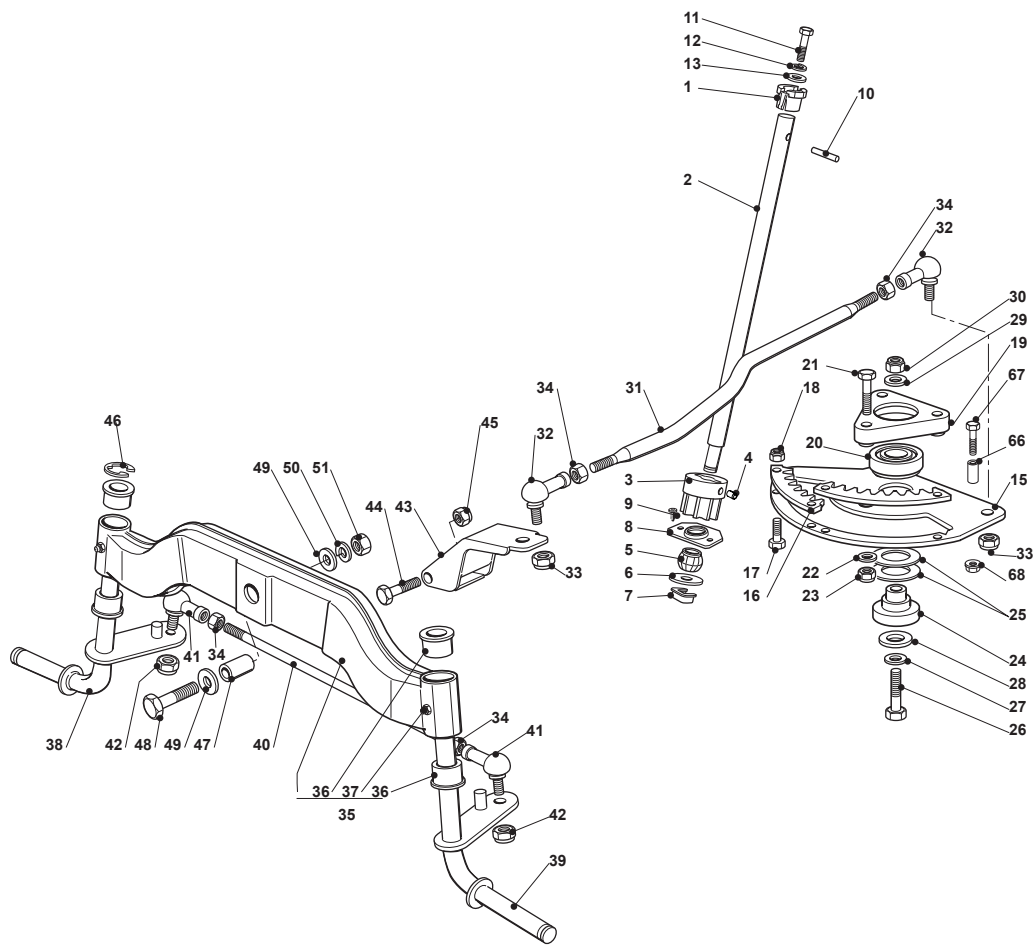

Fig.	Q.ty	Part No	Description	Notes
106	4	112731580/0	Screw	

Fig.	Q.ty	Part No	Description	Notes
1	1	325038004/0	Bushing	
2	1	125520010/0	Steering Column	
3	1	125570004/0	Pinion	
4	1	112714300/0	Dowel	
5	1	325743000/0	Joint	
6	1	322672151/0	Antifriction Washer	
7	1	112436030/0	Plate	
8	1	325785213/1	Support	
9	2	112729601/1	Screw	
10	1	112620250/0	Pin	
11	1	112691800/0	Screw	
12	1	112583500/0	Grower	
13	1	112523060/0	Washer	
15	1	325735523/0	Steering Sector	
16	2	325150000/0	Rack	
17	4	112791213/1	Screw	
18	4	112154510/0	Nut	
19	1	325774453/0	Clamp	
20	1	119216047/0	Bearing	
21	3	112691100/0	Screw	
22	3	112523060/0	Washer	
23	3	112155000/0	Nut	
24	1	125510120/0	Support	
25	2	322672153/0	Antifriction Washer	
26	1	112692395/0	Screw	
27	1	112523080/0	Washer	
28	1	112521390/0	Washer	
29	1	112523080/0	Washer	
30	1	112156602/0	Nut	
31	1	125033003/1	Steering Rod	
32	2	122746609/0	Joint	
33	2	112156602/0	Nut	
34	4	112295201/0	Nut	
35	1	382034001/3	Equalizer With Bush And Lubricator	
36	4	125034002/1	Bushing	
37	2	112379511/0	Grease Dispenser	
38	1	382230361/0	Right Stub Axle	
39	1	382230359/0	Left Stub Axle	
40	1	325840001/1	Tie Rod	
41	2	122746616/0	Joint	
42	2	112156602/0	Nut	
43	1	382318185/0	Lever Ass.Y	
44	1	112692395/0	Screw	
45	1	112155000/0	Nut	
46	1	112001000/0	Benzing Ring	
47	1	125160005/1	Spacer	
48	1	112694100/0	Screw	
49	2	112521390/0	Washer	
50	1	112587900/0	Grower	
51	1	112295800/0	Nut	
66	1	122167840/0	Spacer	