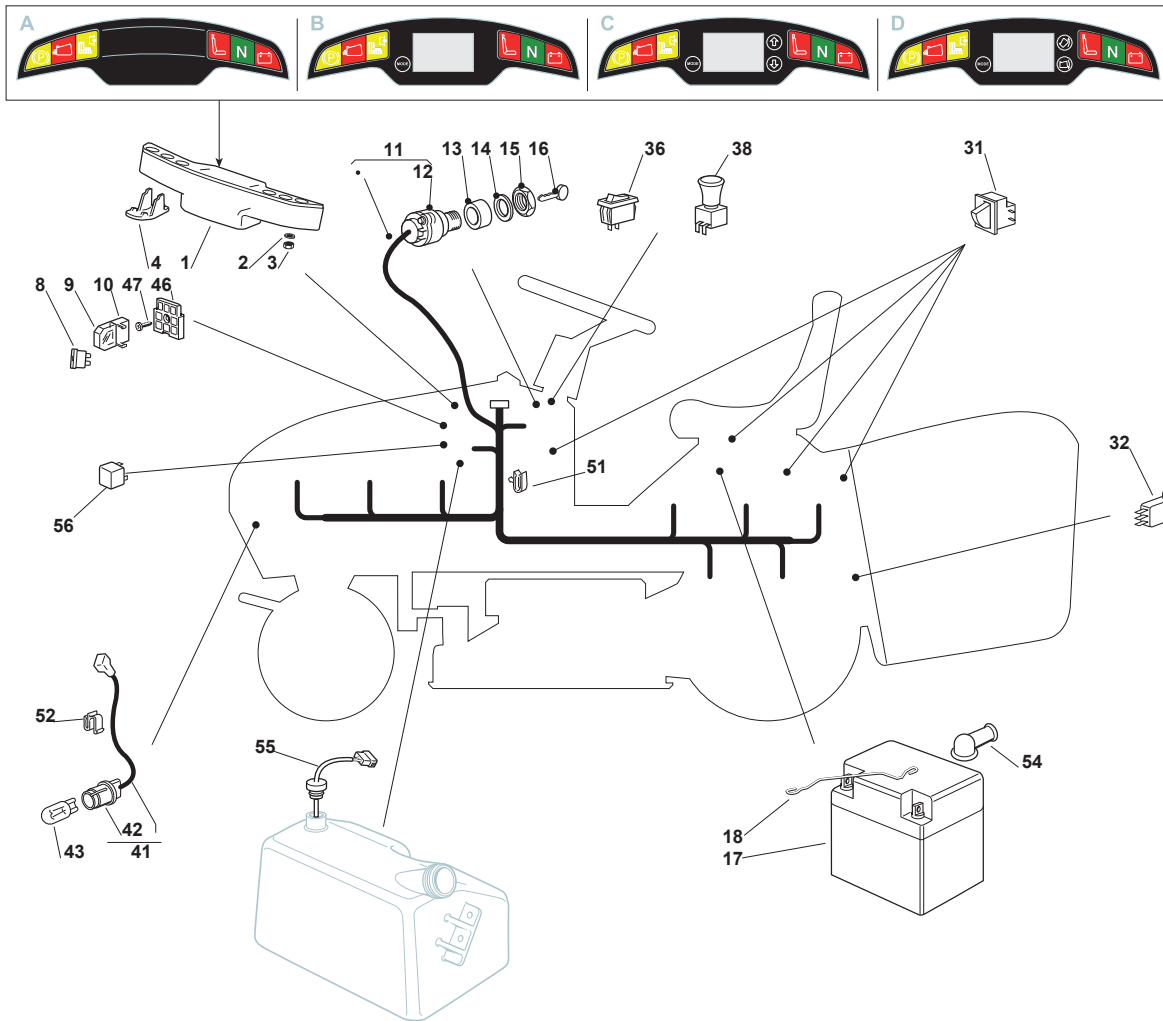

Fig.	Q.ty	Part No	Description	Notes
1	1	382547051/1	Plate	
2	2	182774225/1	Clamp	
3	6	112793102/0	Screw	
4	6	112523060/0	Washer	
5	6	112293201/0	Nut	
11	1	325774417/0	Clamp	
12	1	325755031/1	Bracket	
13	1	125510080/2	Pin	
14	1	112292102/0	Nut	
15	1	112735661/0	Screw	
16	1	127430579/0	Clutch Spring	
21	1	125600041/0	Micro Protection Cover	
22	1	125600042/0	Micro Protection Cover	
23	1	125318124/0	Full Grassc. Microswtich Cover	
24	1	112400030/0	Pin	
25	1	112728510/0	Screw	
26	1	325785272/0	Micro Protection	
27	1	125600048/0	Micro Protection Cover	
28	2	112728450/0	Screw	
71	1	382800123/1	Upper Frame	
72	1	382800091/1	Upper Frame	
73	2	325650117/0	Stiffening	
74	2	118566111/0	Cap	
75	1	382650043/0	Lower Stiffening	
76	1	325547131/0	Plate	
77	6	112815210/0	Screw	
79	2	112521330/0	Washer	
80	2	112154510/0	Nut	
86	1	182105948/0	Grasscatcher	
87	1	125869029/1	Grasscatcher Lifting Tube	
88	1	125394508/0	Knob	
89	1	112788800/0	Screw	
90	1	112157000/0	Nut	
99	1	382180110/0	Outfit, Screws	