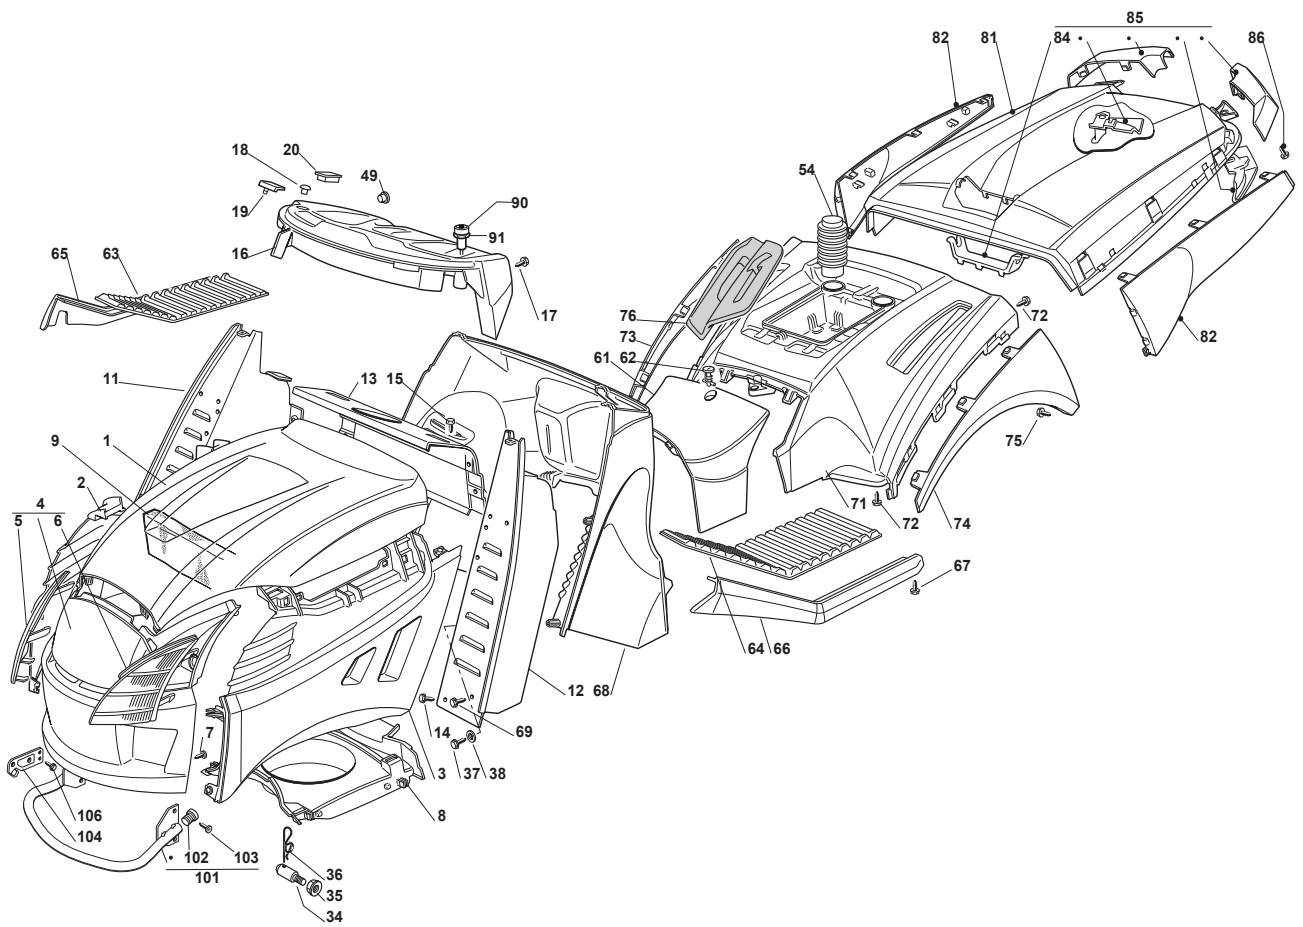

Fig.	Q.ty	Part No	Description	Notes
1	1	325076979/0	Red Upper Bonnet	
2	1	325207120/1	Hood, Right	
3	1	325207121/1	Hood, Left	
4	1	382394607/0	Hood, Front	
5	1	325410874/0	Right Light Grill	
6	1	325410875/0	Left Light Plastic Cover Tc-Tcj	
7	6	112735405/0	Screw	
9	1	125730016/0	Intake Separator	
11	1	382785022/9	Right Dashboard Support	
12	1	382785021/8	Left Dashboard Support	
13	1	382785137/0	Central Dashboard Support	
14	2	112735654/0	Screw	
15	4	112735110/0	Screw	
16	1	325120260/1	Dashboard, Red (Cruise Control)	
17	4	112728440/0	Screw	
18	2	125120200/0	Cap	
19	2	125260000/0	Grommet	
20	1	325120234/0	Cap	
34	2	125510068/0	Pin	
35	2	112293201/0	Nut	
36	1	124487998/0	Cotter Pin	
37	2	112735654/0	Screw	
38	2	112521330/0	Washer	
49	1	325120233/0	Cap	
54	2	325737002/0	Hood	
61	1	325110483/0	Red Cental Cover	
62	1	125580020/2	Stake	
63	1	325110278/1	Right Footboard Cover	
64	1	325110279/0	Left Footboard Cover	
65	1	325599000/0	Right Profile Grey	
66	1	325599001/0	Left Profil	
67	6	112731580/0	Screw	
68	1	325785228/1	Dashboard Support	
69	7	112735403/0	Screw	
71	1	325109798/0	Red Wheels Cover	
72	4	112735420/0	Screw	
73	1	325109747/0	Wheels Cover	
74	1	325109748/0	Left Wheel Cover	
75	2	112728686/0	Screw	
76	1	325207129/0	Cover, Black	
81	1	325110482/0	Red Grass-Catcher Cover	
82	1	382110256/0	Cover Assy	
84	1	325394009/0	Handle Cover	
85	1	382110289/0	Angles Assy	
86	4	112735403/0	Screw	
90	1	325605003/0	Button	
91	1	325256250/0	Screwed Ring	
101	1	382869019/0	Muffler Protection	
102	2	118737857/0	Cap	
103	4	112734995/0	Screw	
104	2	325547109/2	Plate	