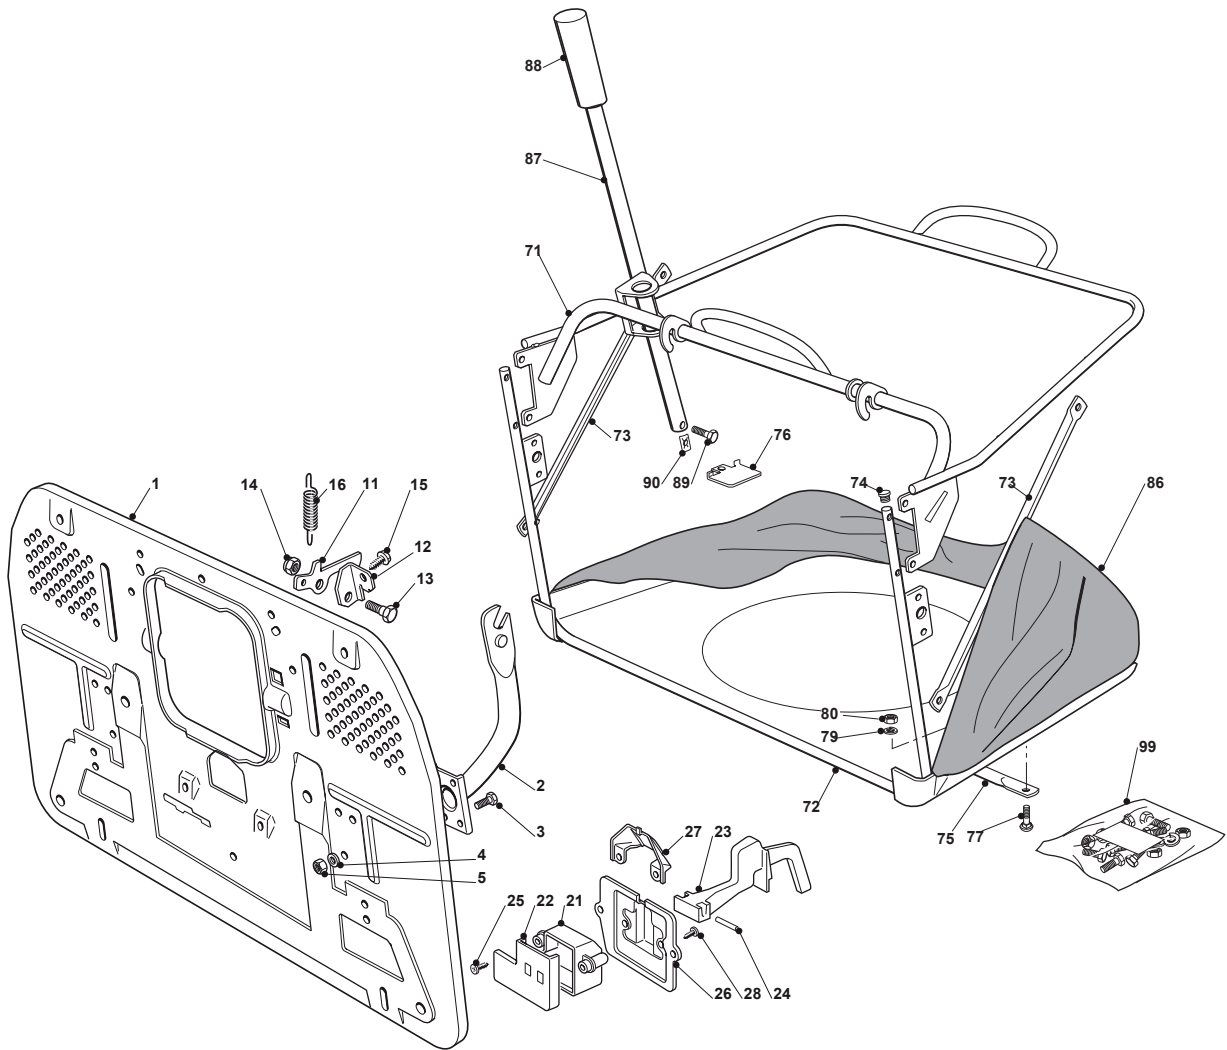

Fig.	Q.ty	Part No	Description	Notes
1	1	382547051/1	Plate	
2	2	182774225/1	Clamp	
3	6	112793102/0	Screw	
4	6	112523060/0	Washer	
5	6	112293201/0	Nut	
11	1	325774417/0	Clamp	
12	1	325755031/1	Bracket	
13	1	125510080/2	Pin	
14	1	112292102/0	Nut	
15	1	112735661/0	Screw	
16	1	127430579/0	Clutch Spring	
21	1	125600041/0	Micro Protection Cover	
22	1	125600042/0	Micro Protection Cover	
23	1	125318124/0	Full Grassc. Microswtich Cover	
24	1	112400030/0	Pin	
25	1	112728510/0	Screw	
26	1	325785272/0	Micro Protection	
27	1	125600048/0	Micro Protection Cover	
28	2	112728450/0	Screw	
71	1	382800123/1	Upper Frame	
72	1	382800091/1	Upper Frame	
73	2	325650117/0	Stiffening	
74	2	118566111/0	Cap	
75	1	382650043/0	Lower Stiffening	
76	1	325547131/0	Plate	
77	6	112815210/0	Screw	
79	2	112521330/0	Washer	
80	2	112154510/0	Nut	
86	1	182105948/0	Grasscatcher	
87	1	125869029/1	Grasscatcher Lifting Tube	
88	1	125394508/0	Knob	
89	1	112788800/0	Screw	
90	1	112157000/0	Nut	
99	1	382180110/0	Outfit, Screws	