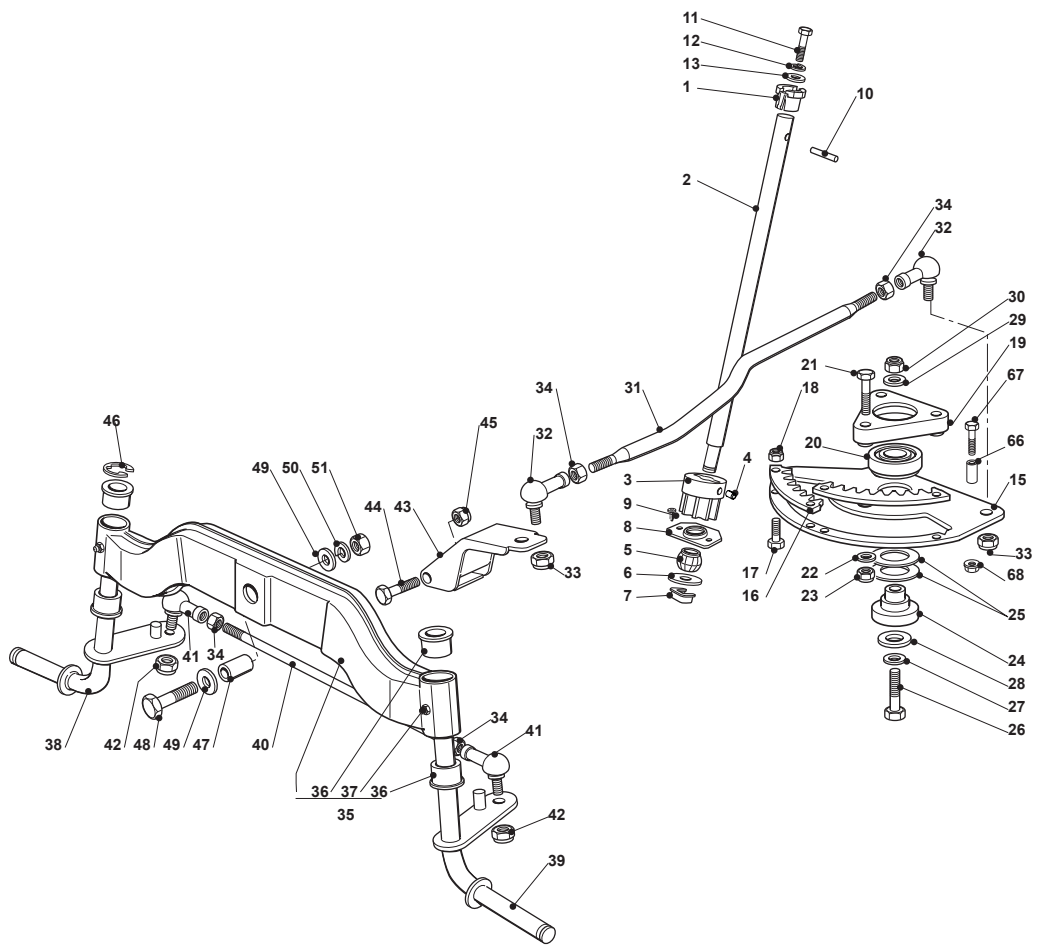

Fig.	Q.ty	Part No	Description	Notes
106	4	112731580/0	Screw	

Fig.	Q.ty	Part No	Description	Notes
1	1	325038004/0	Bushing	
2	1	125520010/0	Steering Column	
3	1	125570004/0	Pinion	
4	1	112714300/0	Dowel	
5	1	325743000/0	Joint	
6	1	322672151/0	Antifriction Washer	
7	1	112436030/0	Plate	
8	1	325785213/1	Support	
9	2	112729601/1	Screw	
10	1	112620250/0	Pin	
11	1	112691800/0	Screw	
12	1	112583500/0	Grower	
13	1	112523060/0	Washer	
15	1	325735523/0	Steering Sector	
16	2	325150000/0	Rack	
17	4	112791213/1	Screw	
18	4	112154510/0	Nut	
19	1	325774453/0	Clamp	
20	1	119216047/0	Bearing	
21	3	112691100/0	Screw	
22	3	112523060/0	Washer	
23	3	112155000/0	Nut	
24	1	125510120/0	Support	
25	2	322672153/0	Antifriction Washer	
26	1	112692395/0	Screw	
27	1	112523080/0	Washer	
28	1	112521390/0	Washer	
29	1	112523080/0	Washer	
30	1	112156602/0	Nut	
31	1	125033003/1	Steering Rod	
32	2	122746609/0	Joint	
33	2	112156602/0	Nut	
34	4	112295201/0	Nut	
35	1	382034001/3	Equalizer With Bush And Lubricator	
36	4	125034002/1	Bushing	
37	2	112379511/0	Grease Dispenser	
38	1	382230361/0	Right Stub Axle	
39	1	382230359/0	Left Stub Axle	
40	1	325840001/1	Tie Rod	
41	2	122746616/0	Joint	
42	2	112156602/0	Nut	
43	1	382318185/0	Lever Ass.Y	
44	1	112692395/0	Screw	
45	1	112155000/0	Nut	
46	1	112001000/0	Benzing Ring	
47	1	125160005/1	Spacer	
48	1	112694100/0	Screw	
49	2	112521390/0	Washer	
50	1	112587900/0	Grower	
51	1	112295800/0	Nut	
66	1	122167840/0	Spacer	