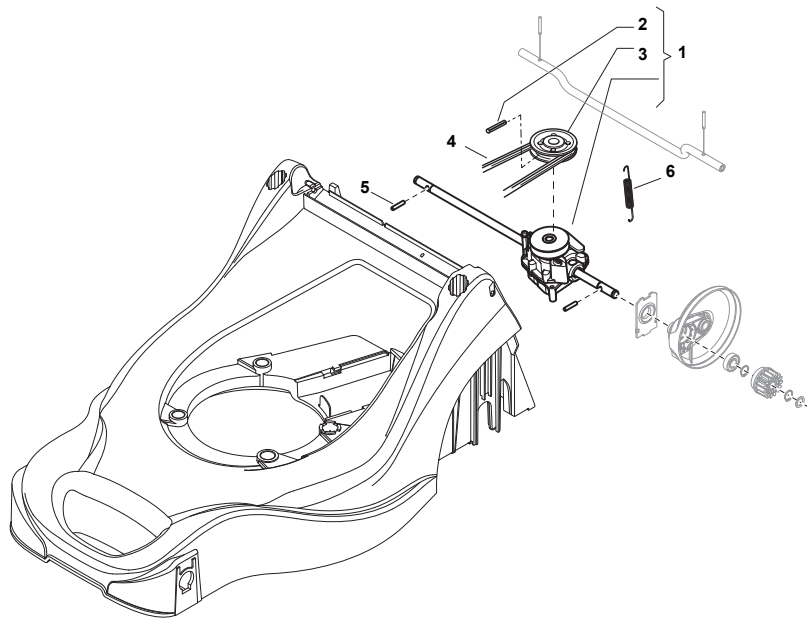

Fig.	Q.ty	Part No	Description	Notes
1	2	381006769/0	Right/Left Lower Handle	
2	2	112523020/0	Washer	
3	2	112728450/0	Screw	
4	2	112819110/0	Screw	
5	2	118566110/0	Push Rod	
6	2	122671651/0	Washer	
7	2	122399900/0	Knob	
8	2	112293200/0	Nut	
10	1	381008687/0	Outfit, Screws	

Fig.	Q.ty	Part No	Description	Notes
1	1	381006739/1	Handle, Upper Part	
2	1	122430313/0	Guide Spring	
3	1	112521330/0	Washer	
4	1	112154510/0	Nut	
5	1	118390020/0	Conduit Clip	
6	1	181030079/0	Cable, Thread Engine Brake	Honda/B&S/GGP 100cc Engine
7	1	181003363/1	Lever, Engine Brake Black	
8	1	112727783/0	Screw	
9	1	322551640/0	Plate	
10	1	112154510/0	Nut	
11	1	381030080/0	Cable Rear Drive	
12	1	181003364/0	Drive Control Lever	

Fig.	Q.ty	Part No	Description	Notes
1	1	181003108/0	Gear Box	
2	1	112645705/0	Elastic Pin	
3	1	122601909/0	Pulley	
4	1	135063730/0	Belt	
5	2	122753000/0	Pin	
6	1	125430217/0	Spring	

Fig.	Q.ty	Part No	Description	Notes
1	1	122465607/3	Hub With Pulley, Crankshaft Ø 22.2	
2	1	181004360/3	Mulching Blade	
3	1	122160400/0	Elastic Disc	
4	1	112523080/0	Washer	
5	1	112735698/0	Screw	
6	1	112139100/0	Key	
7	3	112154210/0	Nut	
8	3	112523060/0	Washer	
9	3	122167842/0	Spacer	
10	3	112691910/0	Screw	
11	1	122040265/0	Bushing	
12	1	322484070/1	Heat Protection	