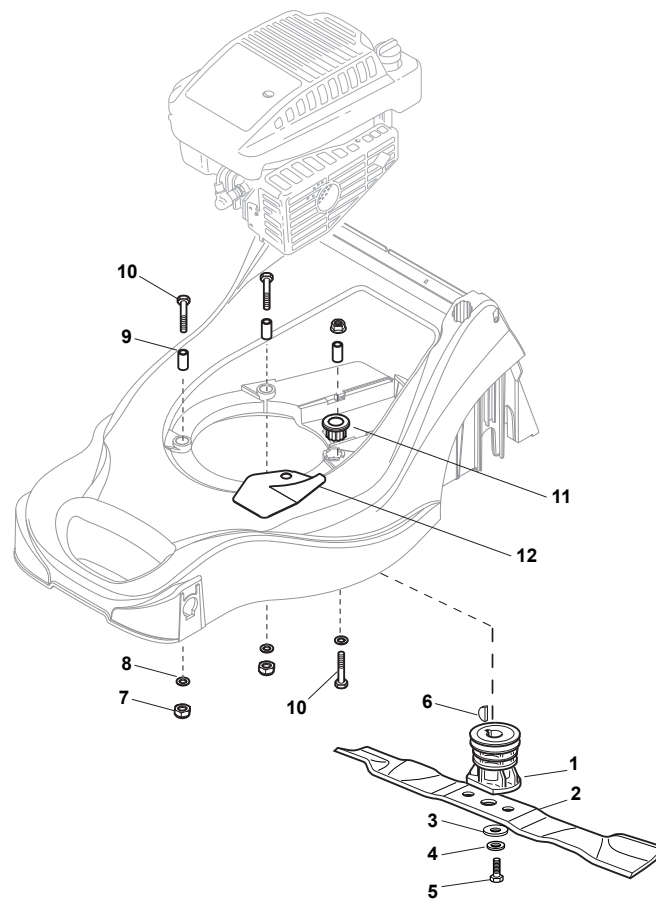

Fig.	Q.ty	Part No	Description	Notes
1	2	381006769/0	Right/Left Lower Handle	
2	2	112523020/0	Washer	
3	2	112728450/0	Screw	
4	2	112819110/0	Screw	
5	2	118566110/0	Push Rod	
6	2	122671651/0	Washer	
7	2	122399900/0	Knob	
8	2	112293200/0	Nut	
10	1	381008687/0	Outfit, Screws	

Fig.	Q.ty	Part No	Description	Notes
1	1	381006739/1	Handle, Upper Part	
2	1	122430313/0	Guide Spring	
3	1	112521330/0	Washer	
4	1	112154510/0	Nut	
5	1	118390020/0	Conduit Clip	
6	1	181030079/0	Cable, Thread Engine Brake	Honda/B&S/GGP 100cc Engine
7	1	181003363/1	Lever, Engine Brake Black	
8	1	112727783/0	Screw	
9	1	322551640/0	Plate	
10	1	112154510/0	Nut	
11	1	381030080/0	Cable Rear Drive	
12	1	181003364/0	Drive Control Lever	

Fig.	Q.ty	Part No	Description	Notes
1	1	181003108/0	Gear Box	
2	1	112645705/0	Elastic Pin	
3	1	122601909/0	Pulley	
4	1	135063730/0	Belt	
5	2	122753000/0	Pin	
6	1	125430217/0	Spring	

Fig.	Q.ty	Part No	Description	Notes
1	1	122465607/3	Hub With Pulley, Crankshaft Ø 22.2	
2	1	181004360/3	Mulching Blade	
3	1	122160400/0	Elastic Disc	
4	1	112523080/0	Washer	
5	1	112735698/0	Screw	
6	1	112139100/0	Key	
7	3	112154210/0	Nut	
8	3	112523060/0	Washer	
9	3	122167842/0	Spacer	
10	3	112691910/0	Screw	
11	1	122040265/0	Bushing	
12	1	322484070/1	Heat Protection	