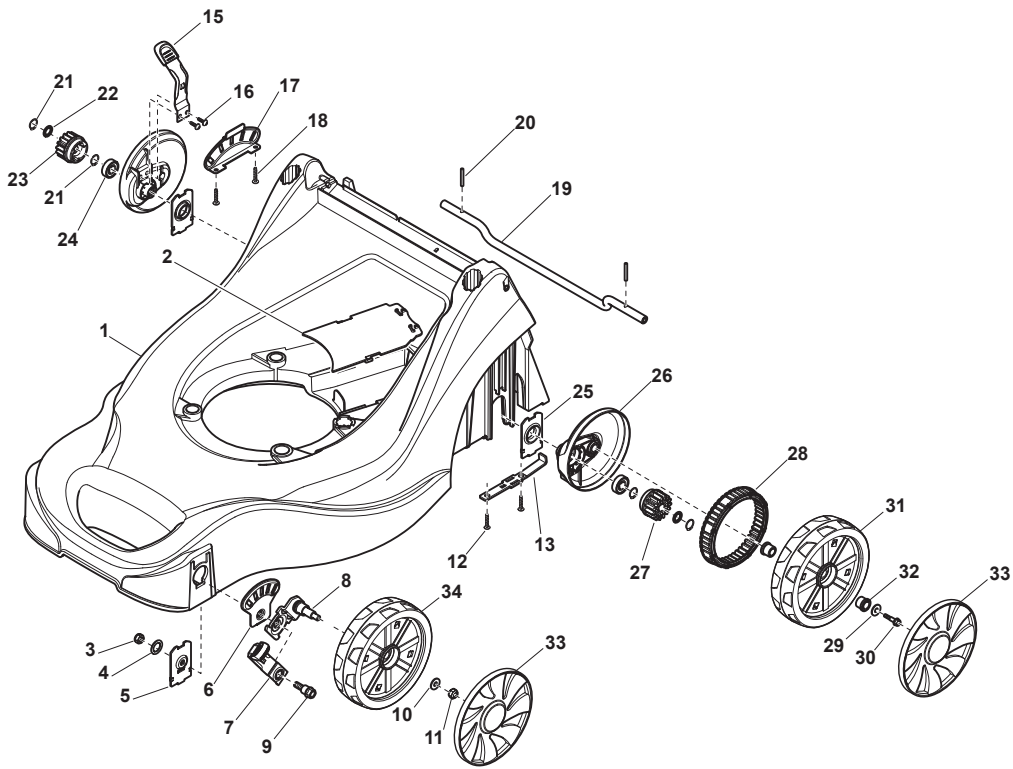

THIS INFORMATION IS NOT INTENDED FOR SALE OR RESALE, AND THIS NOTICE MUST REMAIN ON ALL COPIES.

Fig.	Q.ty	Part No	Description	Notes
1	1	322066750/0	Red Deck	
2	1	322060245/0	Belt Protection	
3	2	112154210/0	Nut	
4	2	112540060/0	Washer	
5	2	322785361/0	Support, Wheel	
6	2	322735599/0	Sector, Height Adjustment	
7	2	381003352/0	Lever, Height Adjustment	
8	2	381005163/0	Wheel Support	
9	2	122519811/0	Pin	
10	2	112521350/0	Washer	
11	2	112155000/0	Nut	
12	4	112728690/0	Screw	
13	2	322608563/0	Deck Rear Stiffening	
15	1	381003353/0	Lever, Height Adjustment	
16	2	112728689/0	Screw	
17	1	322735601/0	Sector, Height Adjustment	
18	2	112728690/0	Screw	
19	1	122033417/0	Rear Wheel Axle	
20	2	122753001/0	Pin	
21	4	112608600/0	Seeger	
22	2	112521370/0	Washer	
23	1	322570135/0	Right Pinion	
24	2	119216035/0	Bearing	
25	2	322785379/0	Support	
26	2	322600203/0	Protection, Wheel	
27	1	322570136/0	Left Pinion	
28	2	322120118/0	Traction Crown	
29	2	112523040/0	Washer	
30	2	112735592/0	Screw	
31	2	322686101/0	Wheel	
32	4	322034516/0	Bushing	
33	4	322110642/0	Hub Cap Grey	
34	2	322686100/0	Wheel	

Fig.	Q.ty	Part No	Description	Notes
1	2	381006769/0	Right/Left Lower Handle	
2	2	112523020/0	Washer	
3	2	112728450/0	Screw	
4	2	112819110/0	Screw	
5	2	118566110/0	Push Rod	
6	2	122671651/0	Washer	
7	2	122399900/0	Knob	
8	2	112293200/0	Nut	
10	1	381008687/0	Outfit, Screws	

Fig.	Q.ty	Part No	Description	Notes
1	1	381006739/1	Handle, Upper Part	
2	1	122430313/0	Guide Spring	
3	1	112521330/0	Washer	
4	1	112154510/0	Nut	
5	1	118390020/0	Conduit Clip	
6	1	181030079/0	Cable, Thread Engine Brake	Honda/B&S/GGP 100cc Engine
7	1	181003363/1	Lever, Engine Brake Black	
8	1	112727783/0	Screw	
9	1	322551640/0	Plate	
10	1	112154510/0	Nut	
11	1	381030080/0	Cable Rear Drive	
12	1	181003364/0	Drive Control Lever	