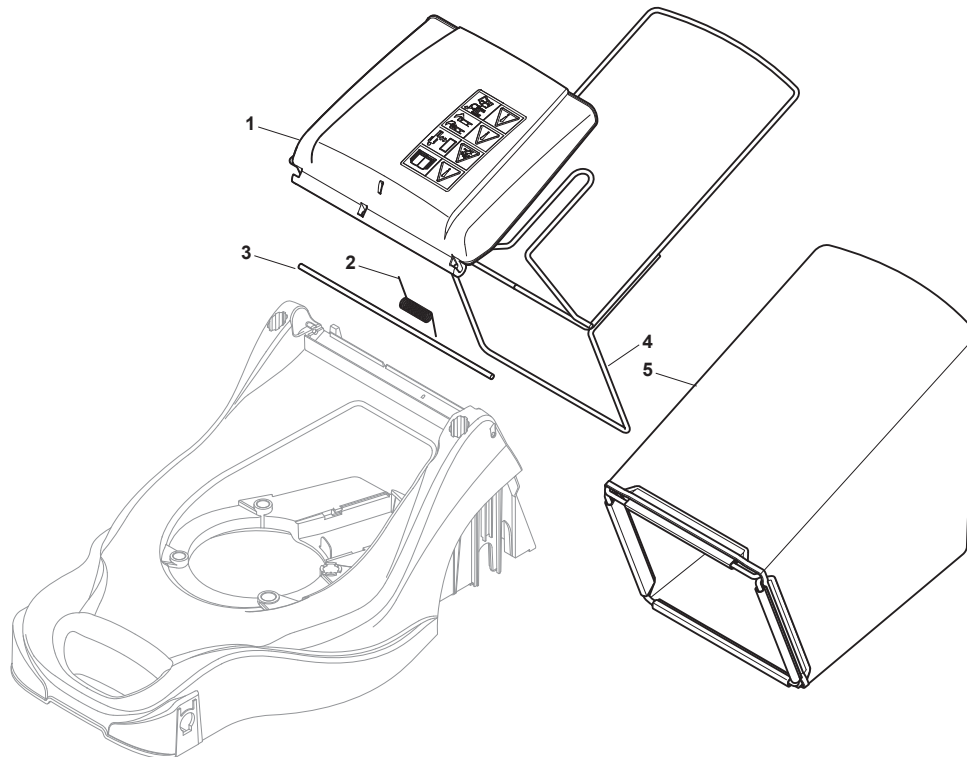

THIS INFORMATION IS NOT INTENDED FOR SALE OR RESALE, AND THIS NOTICE MUST REMAIN ON ALL COPIES.

Fig.	Q.ty	Part No	Description	Notes
1	1	322066750/0	Red Deck	
2	1	322060245/0	Belt Protection	
3	2	112154210/0	Nut	
4	2	112540060/0	Washer	
5	2	322785361/0	Support, Wheel	
6	2	322735599/0	Sector, Height Adjustment	
7	2	381003352/0	Lever, Height Adjustment	
8	2	381005163/0	Wheel Support	
9	2	122519811/0	Pin	
10	2	112521350/0	Washer	
11	2	112155000/0	Nut	
12	4	112728690/0	Screw	
13	2	322608563/0	Deck Rear Stiffening	
15	1	381003353/0	Lever, Height Adjustment	
16	2	112728689/0	Screw	
17	1	322735601/0	Sector, Height Adjustment	
18	2	112728690/0	Screw	
19	1	122033417/0	Rear Wheel Axle	
20	2	122753001/0	Pin	
21	4	112608600/0	Seeger	
22	2	112521370/0	Washer	
23	1	322570135/0	Right Pinion	
24	2	119216035/0	Bearing	
25	2	322785379/0	Support	
26	2	322600203/0	Protection, Wheel	
27	1	322570136/0	Left Pinion	
28	2	322120118/0	Traction Crown	
29	2	112523040/0	Washer	
30	2	112735592/0	Screw	
31	2	322686101/0	Wheel	
32	4	322034516/0	Bushing	
33	4	322110642/0	Hub Cap Grey	
34	2	322686100/0	Wheel	

Fig.	Q.ty	Part No	Description	Notes
1	1	181003108/0	Gear Box	
2	1	112645705/0	Elastic Pin	
3	1	122601909/0	Pulley	
4	1	135063730/0	Belt	
5	2	122753000/0	Pin	
6	1	125430217/0	Spring	

Fig.	Q.ty	Part No	Description	Notes
1	1	122465607/3	Hub With Pulley, Crankshaft Ø 22.2	
2	1	181004360/3	Mulching Blade	
3	1	122160400/0	Elastic Disc	
4	1	112523080/0	Washer	
5	1	112735698/0	Screw	
6	1	112139100/0	Key	
7	3	112154210/0	Nut	
8	3	112523060/0	Washer	
9	3	122167842/0	Spacer	
10	3	112691910/0	Screw	
11	1	122040265/0	Bushing	
12	1	322484070/1	Heat Protection	