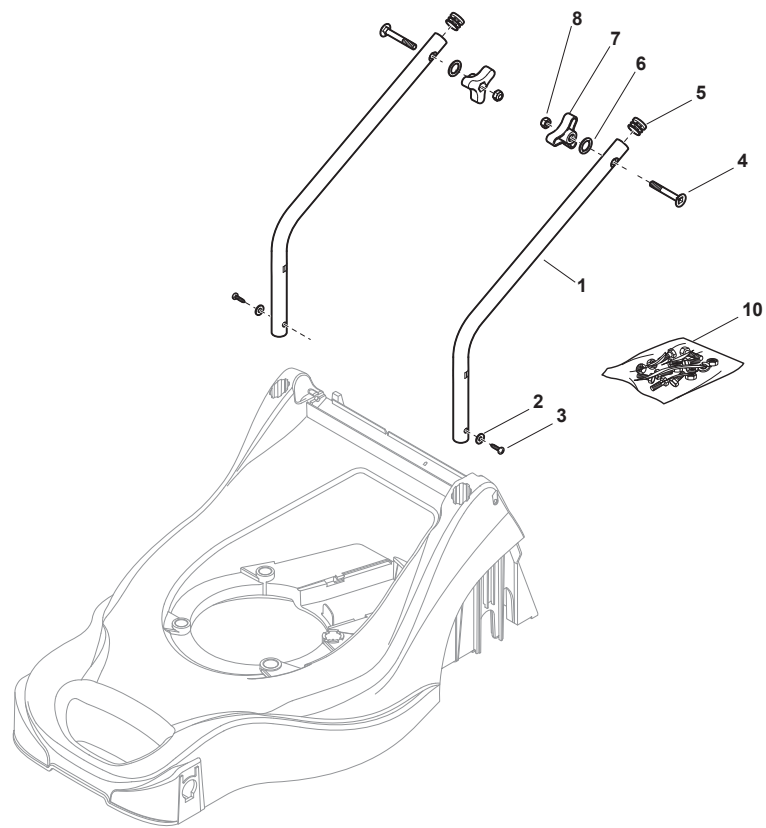

THIS INFORMATION IS NOT INTENDED FOR SALE OR RESALE, AND THIS NOTICE MUST REMAIN ON ALL COPIES.

Fig.	Q.ty	Part No	Description	Notes
1	1	322066750/0	Red Deck	
2	1	322060245/0	Belt Protection	
3	2	112154210/0	Nut	
4	2	112540060/0	Washer	
5	2	322785361/0	Support, Wheel	
6	2	322735599/0	Sector, Height Adjustment	
7	2	381003352/0	Lever, Height Adjustment	
8	2	381005163/0	Wheel Support	
9	2	122519811/0	Pin	
10	2	112521350/0	Washer	
11	2	112155000/0	Nut	
12	4	112728690/0	Screw	
13	2	322608563/0	Deck Rear Stiffening	
15	1	381003353/0	Lever, Height Adjustment	
16	2	112728689/0	Screw	
17	1	322735601/0	Sector, Height Adjustment	
18	2	112728690/0	Screw	
19	1	122033417/0	Rear Wheel Axle	
20	2	122753001/0	Pin	
21	4	112608600/0	Seeger	
22	2	112521370/0	Washer	
23	1	322570135/0	Right Pinion	
24	2	119216035/0	Bearing	
25	2	322785379/0	Support	
26	2	322600203/0	Protection, Wheel	
27	1	322570136/0	Left Pinion	
28	2	322120118/0	Traction Crown	
29	2	112523040/0	Washer	
30	2	112735592/0	Screw	
31	2	322686101/0	Wheel	
32	4	322034516/0	Bushing	
33	4	322110642/0	Hub Cap Grey	
34	2	322686100/0	Wheel	

Fig.	Q.ty	Part No	Description	Notes
1	2	381006769/0	Right/Left Lower Handle	
2	2	112523020/0	Washer	
3	2	112728450/0	Screw	
4	2	112819110/0	Screw	
5	2	118566110/0	Push Rod	
6	2	122671651/0	Washer	
7	2	122399900/0	Knob	
8	2	112293200/0	Nut	
10	1	381008687/0	Outfit, Screws	

Fig.	Q.ty	Part No	Description	Notes
1	1	381006739/1	Handle, Upper Part	
2	1	122430313/0	Guide Spring	
3	1	112521330/0	Washer	
4	1	112154510/0	Nut	
5	1	118390020/0	Conduit Clip	
6	1	181030079/0	Cable, Thread Engine Brake	Honda/B&S/GGP 100cc Engine
7	1	181003363/1	Lever, Engine Brake Black	
8	1	112727783/0	Screw	
9	1	322551640/0	Plate	
10	1	112154510/0	Nut	
11	1	381030080/0	Cable Rear Drive	
12	1	181003364/0	Drive Control Lever	