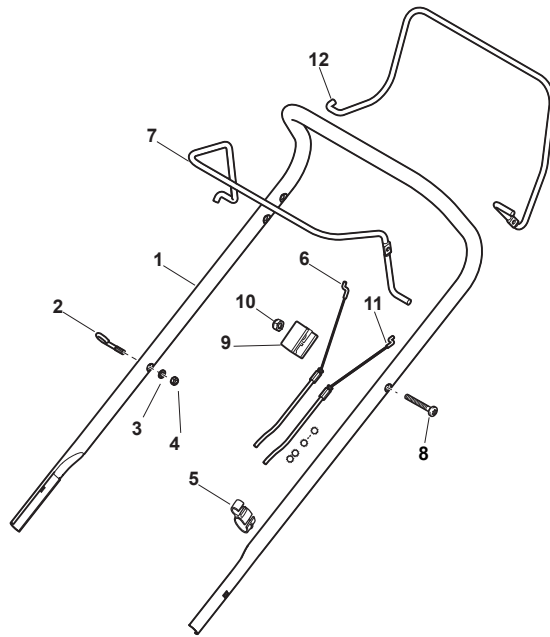

Fig.	Q.ty	Part No	Description	Notes
1	2	381006769/0	Right/Left Lower Handle	
2	2	112523020/0	Washer	
3	2	112728450/0	Screw	
4	2	112819110/0	Screw	
5	2	118566110/0	Push Rod	
6	2	122671651/0	Washer	
7	2	122399900/0	Knob	
8	2	112293200/0	Nut	
10	1	381008687/0	Outfit, Screws	

Fig.	Q.ty	Part No	Description	Notes
1	1	381006739/1	Handle, Upper Part	
2	1	122430313/0	Guide Spring	
3	1	112521330/0	Washer	
4	1	112154510/0	Nut	
5	1	118390020/0	Conduit Clip	
6	1	181030079/0	Cable, Thread Engine Brake	Honda/B&S/GGP 100cc Engine
7	1	181003363/1	Lever, Engine Brake Black	
8	1	112727783/0	Screw	
9	1	322551640/0	Plate	
10	1	112154510/0	Nut	
11	1	381030080/0	Cable Rear Drive	
12	1	181003364/0	Drive Control Lever	

Fig.	Q.ty	Part No	Description	Notes
1	1	181003108/0	Gear Box	
2	1	112645705/0	Elastic Pin	
3	1	122601909/0	Pulley	
4	1	135063730/0	Belt	
5	2	122753000/0	Pin	
6	1	125430217/0	Spring	

Fig.	Q.ty	Part No	Description	Notes
1	1	122465607/3	Hub With Pulley, Crankshaft Ø 22.2	
2	1	181004360/3	Mulching Blade	
3	1	122160400/0	Elastic Disc	
4	1	112523080/0	Washer	
5	1	112735698/0	Screw	
6	1	112139100/0	Key	
7	3	112154210/0	Nut	
8	3	112523060/0	Washer	
9	3	122167842/0	Spacer	
10	3	112691910/0	Screw	
11	1	122040265/0	Bushing	
12	1	322484070/1	Heat Protection	