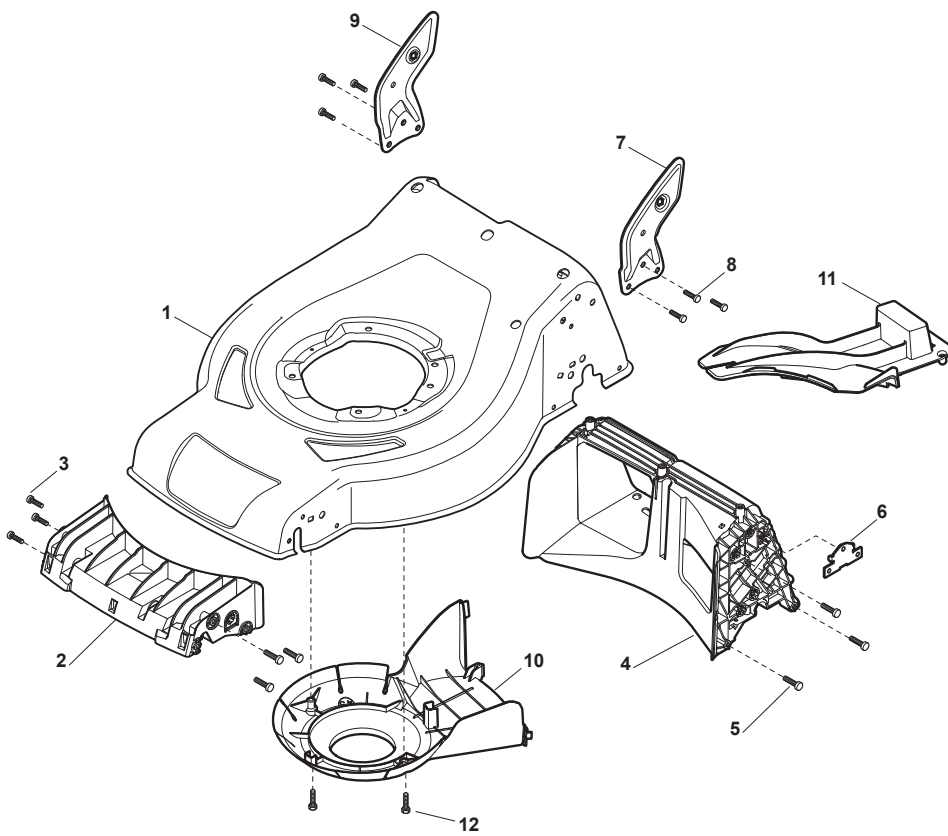

Parts Catalogue

for model
510HSP140-3

- Use GLOBAL GARDEN PRODUCT Genuine Spare Parts specified in the parts list for repair and/or replacement.
- The contents described in the parts list may change due to improvement.
- The drawings of the spare parts are only indicative and might not represent the part in question exactly.
- The indications "right" - "left" - "front" - "rear" refer to the position of the operator when using the machine.
- When placing orders of parts for repair and/or replacement, make sure that the illustrated parts list is the one applying to the machine's year of manufacture, as shown on the identification plate attached to the machine.

THIS INFORMATION IS NOT INTENDED FOR SALE OR RESALE, AND THIS NOTICE MUST REMAIN ON ALL COPIES.

Fig.	Q.ty	Part No	Description	Notes
1	1	381004549/0	Black Deck	
2	1	322108308/0	Rear Conveyor Assy	
3	6	112728699/0	Screw	
4	1	322108302/0	Rear Conveyor Assy	
5	6	112728699/0	Screw	
6	2	322545213/0	Plate	
7	1	381005167/0	Left Bracket	
8	6	112727801/0	Screw	
9	1	381005165/0	Right Bracket	
10	1	322060250/0	Belt Protection	
11	1	322140244/0	Mulching Plug	
12	2	112728530/0	Screw	

Fig.	Q.ty	Part No	Description	Notes
1	1	381302853/0	Front Wheel Axle	
2	2	322545142/0	Plate	
3	4	112728698/0	Screw	
4	2	112521350/0	Washer	
5	2	112155000/0	Nut	
6	2	112436051/0	Plate	
7	1	322869679/0	Rod, Height Adjustment	
8	2	122519823/0	Pin	
9	1	122446193/0	Spring	
10	2	322600145/0	Protection, Wheel	D. 200
11	4	112728698/0	Screw	
12	2	322545152/0	Plate	
13	1	381302849/0	Rear Wheel Axle	
14	1	122534131/0	Pin	
15	1	381003399/0	Wheels Rear Adj. Lever	
16	1	122446192/0	Spring	
17	1	112154510/0	Nut	
18	2	322600240/0	Protection, Wheel	
21	2	112521350/0	Washer	
22	2	112155000/0	Nut	