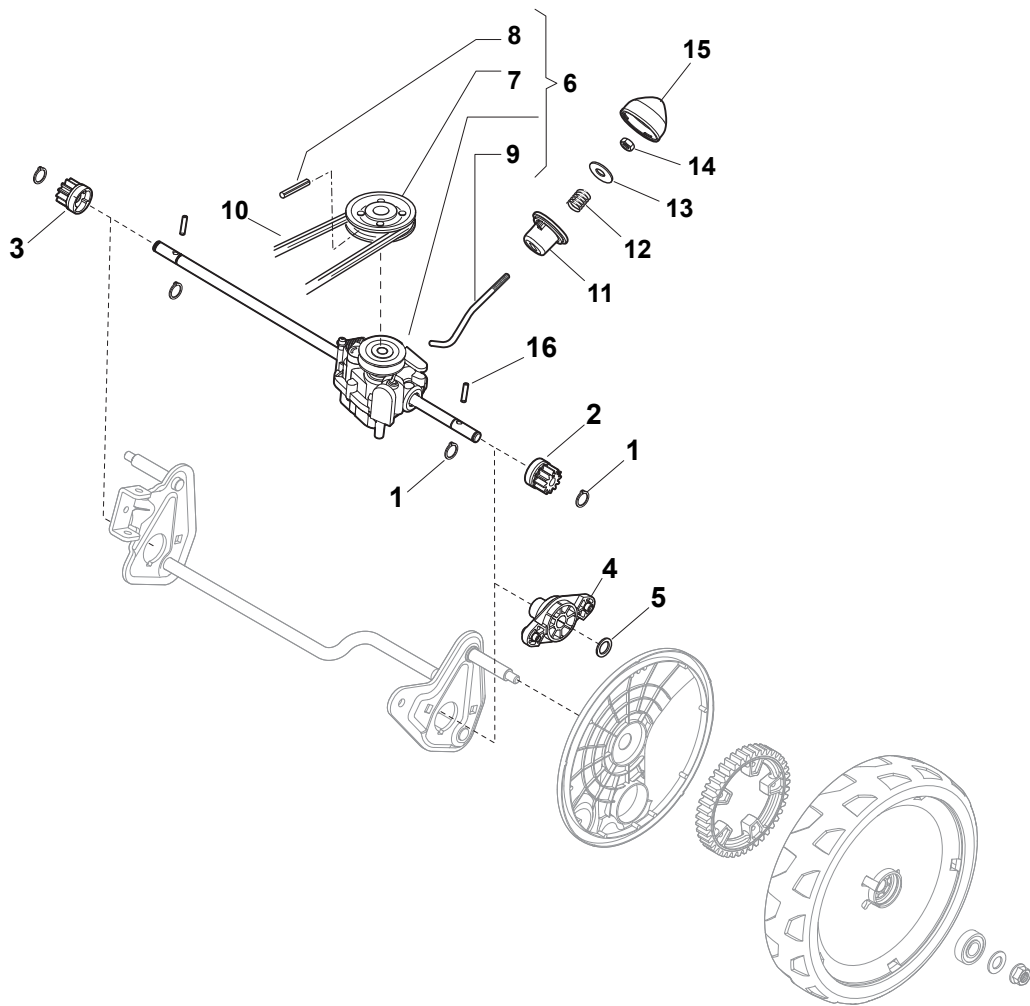

Fig.	Q.ty	Part No	Description	Notes
1	1	381302853/0	Front Wheel Axle	
2	2	322545142/0	Plate	
3	4	112728698/0	Screw	
4	2	112521350/0	Washer	
5	2	112155000/0	Nut	
6	2	112436051/0	Plate	
7	1	322869679/0	Rod, Height Adjustment	
8	2	122519823/0	Pin	
9	1	122446193/0	Spring	
10	2	322600145/0	Protection, Wheel	D. 200
11	4	112728698/0	Screw	
12	2	322545152/0	Plate	
13	1	381302849/0	Rear Wheel Axle	
14	1	122534131/0	Pin	
15	1	381003399/0	Wheels Rear Adj. Lever	
16	1	122446192/0	Spring	
17	1	112154510/0	Nut	
18	2	322600240/0	Protection, Wheel	
21	2	112521350/0	Washer	
22	2	112155000/0	Nut	

Fig.	Q.ty	Part No	Description	Notes
1	1	381006740/0	Handle, Upper Part	
2	1	112727783/0	Screw	
3	1	322551640/0	Plate	
4	1	381030085/0	Cable Rear Drive	
5	1	181030089/0	Cable, Thread Engine Brake	B&S and GGP Engine
6	1	112154510/0	Nut	
7	1	112154510/0	Nut	
8	1	112521330/0	Washer	
9	1	122430313/0	Guide Spring	
10	1	181003369/0	Lever, Engine Brake	
11	1	181003371/0	Driving Lever	

Fig.	Q.ty	Part No	Description	Notes
1	4	112608600/0	Seeger	
2	1	122570134/0	Left Pinion	
3	1	122570133/0	Right Pinion	
4	2	322042067/0	Bushing	
5	2	112521371/0	Washer	
6	1	181003092/0	Gear Box	
7	1	122601909/0	Pulley	
8	1	112645705/0	Elastic Pin	
9	1	122033283/0	Adjustment Rod	
10	1	135064196/0	Belt	
11	1	122041957/1	Bushing	
12	1	122450063/0	Spring	
13	1	322680009/0	Washer	
14	1	112154510/0	Nut	
15	1	122110230/0	Hub Cover	
16	2	122753000/0	Pin	

Fig.	Q.ty	Part No	Description	Notes
1	2	381007481/1	Wheel	
2	4	322042064/0	Bushing	
3	2	322110643/0	Hub Cap Grey	Grey
5	2	381007486/1	Wheel	
6	4	322042064/0	Bushing	
7	6	112728706/0	Screw	
8	2	322120115/0	Wheels Crown	
9	2	322110644/0	Hub Cap Grey	Grey