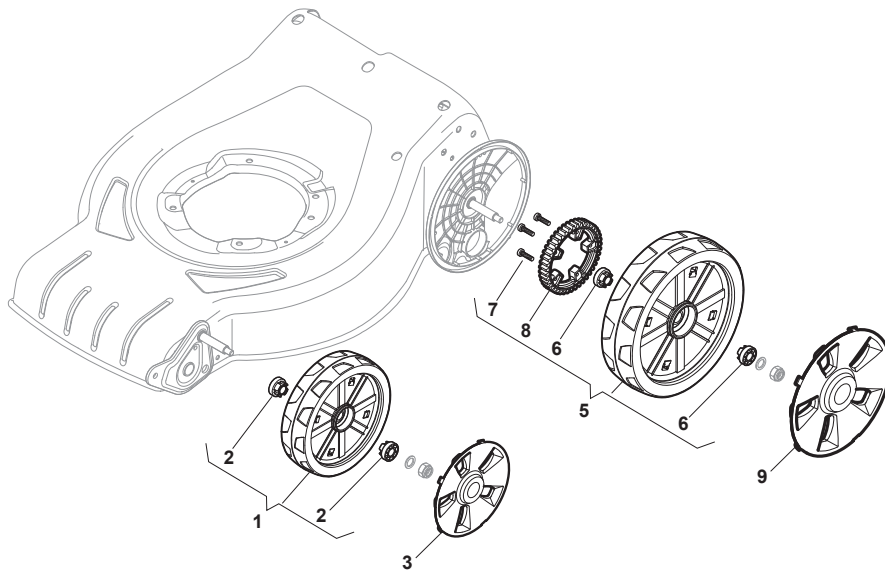

Fig.	Q.ty	Part No	Description	Notes
1	1	381302853/0	Front Wheel Axle	
2	2	322545142/0	Plate	
3	4	112728698/0	Screw	
4	2	112521350/0	Washer	
5	2	112155000/0	Nut	
6	2	112436051/0	Plate	
7	1	322869679/0	Rod, Height Adjustment	
8	2	122519823/0	Pin	
9	1	122446193/0	Spring	
10	2	322600145/0	Protection, Wheel	D. 200
11	4	112728698/0	Screw	
12	2	322545152/0	Plate	
13	1	381302849/0	Rear Wheel Axle	
14	1	122534131/0	Pin	
15	1	381003399/0	Wheels Rear Adj. Lever	
16	1	122446192/0	Spring	
17	1	112154510/0	Nut	
18	2	322600240/0	Protection, Wheel	
21	2	112521350/0	Washer	
22	2	112155000/0	Nut	

Fig.	Q.ty	Part No	Description	Notes
1	1	381006740/0	Handle, Upper Part	
2	1	112727783/0	Screw	
3	1	322551640/0	Plate	
4	1	381030085/0	Cable Rear Drive	
5	1	181030089/0	Cable, Thread Engine Brake	B&S and GGP Engine
6	1	112154510/0	Nut	
7	1	112154510/0	Nut	
8	1	112521330/0	Washer	
9	1	122430313/0	Guide Spring	
10	1	181003369/0	Lever, Engine Brake	
11	1	181003371/0	Driving Lever	

Fig.	Q.ty	Part No	Description	Notes
1	4	112608600/0	Seeger	
2	1	122570134/0	Left Pinion	
3	1	122570133/0	Right Pinion	
4	2	322042067/0	Bushing	
5	2	112521371/0	Washer	
6	1	181003092/0	Gear Box	
7	1	122601909/0	Pulley	
8	1	112645705/0	Elastic Pin	
9	1	122033283/0	Adjustment Rod	
10	1	135064196/0	Belt	
11	1	122041957/1	Bushing	
12	1	122450063/0	Spring	
13	1	322680009/0	Washer	
14	1	112154510/0	Nut	
15	1	122110230/0	Hub Cover	
16	2	122753000/0	Pin	

Fig.	Q.ty	Part No	Description	Notes
1	2	381007481/1	Wheel	
2	4	322042064/0	Bushing	
3	2	322110643/0	Hub Cap Grey	Grey
5	2	381007486/1	Wheel	
6	4	322042064/0	Bushing	
7	6	112728706/0	Screw	
8	2	322120115/0	Wheels Crown	
9	2	322110644/0	Hub Cap Grey	Grey