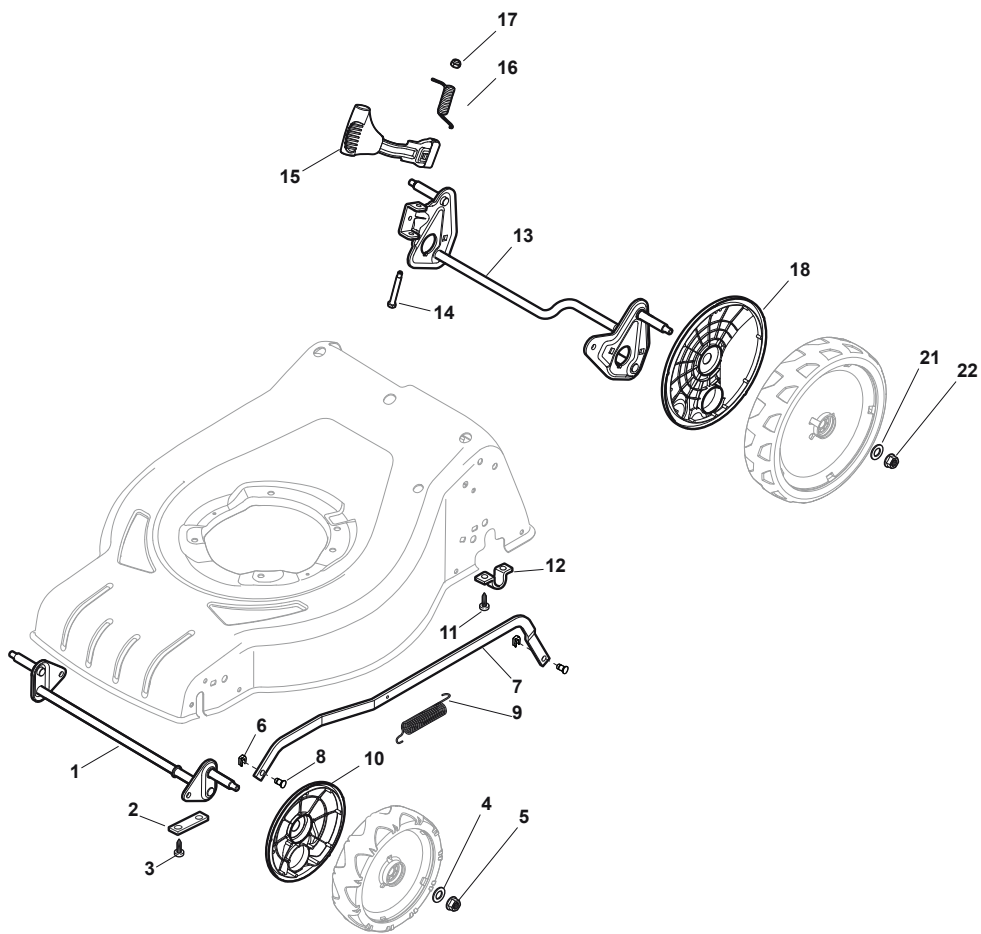

THIS INFORMATION IS NOT INTENDED FOR SALE OR RESALE, AND THIS NOTICE MUST REMAIN ON ALL COPIES.

Fig.	Q.ty	Part No	Description	Notes
1	1	381004549/0	Black Deck	
2	1	322108308/0	Rear Conveyor Assy	
3	6	112728699/0	Screw	
4	1	322108302/0	Rear Conveyor Assy	
5	6	112728699/0	Screw	
6	2	322545213/0	Plate	
7	1	381005167/0	Left Bracket	
8	6	112727801/0	Screw	
9	1	381005165/0	Right Bracket	
10	1	322060250/0	Belt Protection	
11	1	322140244/0	Mulching Plug	
12	2	112728530/0	Screw	

Fig.	Q.ty	Part No	Description	Notes
1	1	381302853/0	Front Wheel Axle	
2	2	322545142/0	Plate	
3	4	112728698/0	Screw	
4	2	112521350/0	Washer	
5	2	112155000/0	Nut	
6	2	112436051/0	Plate	
7	1	322869679/0	Rod, Height Adjustment	
8	2	122519823/0	Pin	
9	1	122446193/0	Spring	
10	2	322600145/0	Protection, Wheel	D. 200
11	4	112728698/0	Screw	
12	2	322545152/0	Plate	
13	1	381302849/0	Rear Wheel Axle	
14	1	122534131/0	Pin	
15	1	381003399/0	Wheels Rear Adj. Lever	
16	1	122446192/0	Spring	
17	1	112154510/0	Nut	
18	2	322600240/0	Protection, Wheel	
21	2	112521350/0	Washer	
22	2	112155000/0	Nut	

Fig.	Q.ty	Part No	Description	Notes
1	1	381006740/0	Handle, Upper Part	
2	1	112727783/0	Screw	
3	1	322551640/0	Plate	
4	1	381030085/0	Cable Rear Drive	
5	1	181030089/0	Cable, Thread Engine Brake	B&S and GGP Engine
6	1	112154510/0	Nut	
7	1	112154510/0	Nut	
8	1	112521330/0	Washer	
9	1	122430313/0	Guide Spring	
10	1	181003369/0	Lever, Engine Brake	
11	1	181003371/0	Driving Lever	

Fig.	Q.ty	Part No	Description	Notes
1	4	112608600/0	Seeger	
2	1	122570134/0	Left Pinion	
3	1	122570133/0	Right Pinion	
4	2	322042067/0	Bushing	
5	2	112521371/0	Washer	
6	1	181003092/0	Gear Box	
7	1	122601909/0	Pulley	
8	1	112645705/0	Elastic Pin	
9	1	122033283/0	Adjustment Rod	
10	1	135064196/0	Belt	
11	1	122041957/1	Bushing	
12	1	122450063/0	Spring	
13	1	322680009/0	Washer	
14	1	112154510/0	Nut	
15	1	122110230/0	Hub Cover	
16	2	122753000/0	Pin	