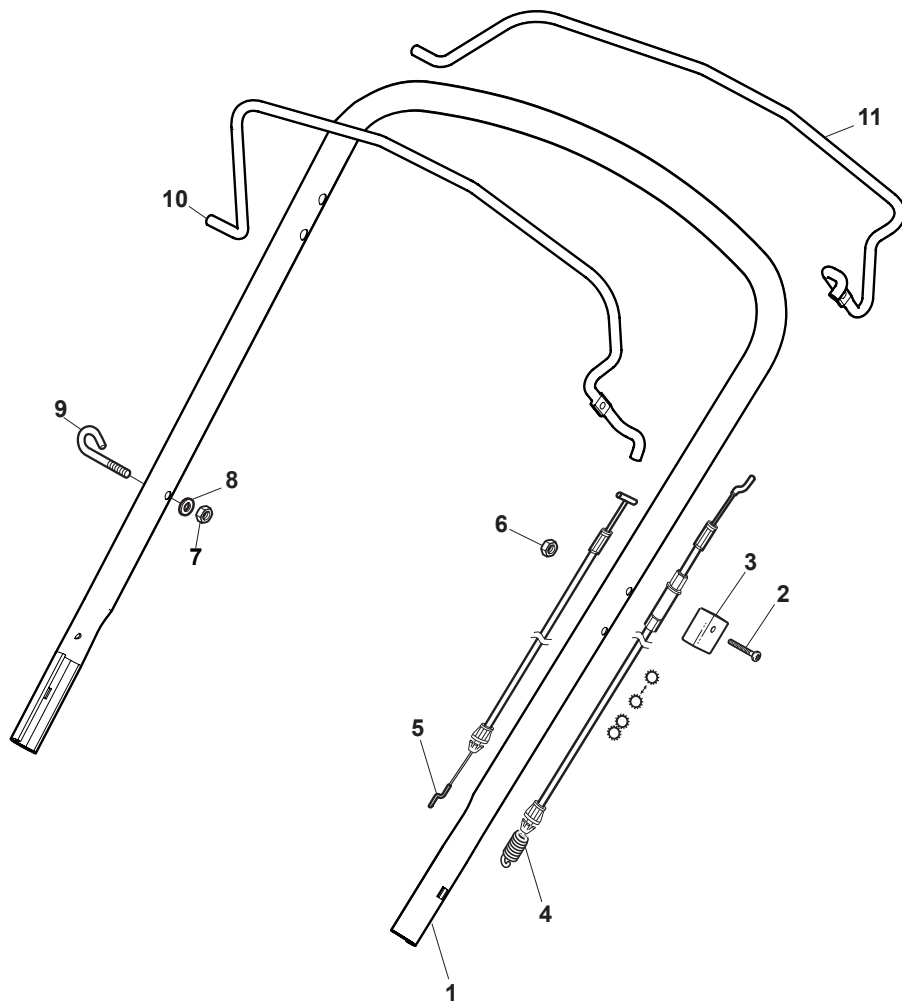

Fig.	Q.ty	Part No	Description	Notes
1	1	381302853/0	Front Wheel Axle	
2	2	322545142/0	Plate	
3	4	112728698/0	Screw	
4	2	112521350/0	Washer	
5	2	112155000/0	Nut	
6	2	112436051/0	Plate	
7	1	322869679/0	Rod, Height Adjustment	
8	2	122519823/0	Pin	
9	1	122446193/0	Spring	
10	2	322600145/0	Protection, Wheel	D. 200
11	4	112728698/0	Screw	
12	2	322545152/0	Plate	
13	1	381302849/0	Rear Wheel Axle	
14	1	122534131/0	Pin	
15	1	381003399/0	Wheels Rear Adj. Lever	
16	1	122446192/0	Spring	
17	1	112154510/0	Nut	
18	2	322600240/0	Protection, Wheel	
21	2	112521350/0	Washer	
22	2	112155000/0	Nut	

510HSP140-3

Petrol Lawn Mower Mask

Issue 5 - 2017

Fig.	Q.ty	Part No	Description	Notes
1	1	322226169/0	Mask, Black	
2	2	112728698/0	Screw	

Fig.	Q.ty	Part No	Description	Notes
1	1	381006785/0	Handle Lower Part	Black
2	2	112819110/0	Screw	
3	2	122671651/0	Washer	
4	2	322399846/0	Red Knob	Red
5	2	112293200/0	Nut	
7	2	112818900/0	Screw	
9	2	322399846/0	Red Knob	Red
10	2	112293200/0	Nut	
11	2	112155000/0	Nut	
12	2	112521350/0	Washer	
13	2	112369500/0	Elastic Washer	
14	2	112760605/0	Screw	
15	1	381008695/0	Outfit, Screws	Red

Fig.	Q.ty	Part No	Description	Notes
1	1	381006740/0	Handle, Upper Part	
2	1	112727783/0	Screw	
3	1	322551640/0	Plate	
4	1	381030085/0	Cable Rear Drive	
5	1	181030089/0	Cable, Thread Engine Brake	B&S and GGP Engine
6	1	112154510/0	Nut	
7	1	112154510/0	Nut	
8	1	112521330/0	Washer	
9	1	122430313/0	Guide Spring	
10	1	181003369/0	Lever, Engine Brake	
11	1	181003371/0	Driving Lever	

Fig.	Q.ty	Part No	Description	Notes
1	4	112608600/0	Seeger	
2	1	122570134/0	Left Pinion	
3	1	122570133/0	Right Pinion	
4	2	322042067/0	Bushing	
5	2	112521371/0	Washer	
6	1	181003092/0	Gear Box	
7	1	122601909/0	Pulley	
8	1	112645705/0	Elastic Pin	
9	1	122033283/0	Adjustment Rod	
10	1	135064196/0	Belt	
11	1	122041957/1	Bushing	
12	1	122450063/0	Spring	
13	1	322680009/0	Washer	
14	1	112154510/0	Nut	
15	1	122110230/0	Hub Cover	
16	2	122753000/0	Pin	