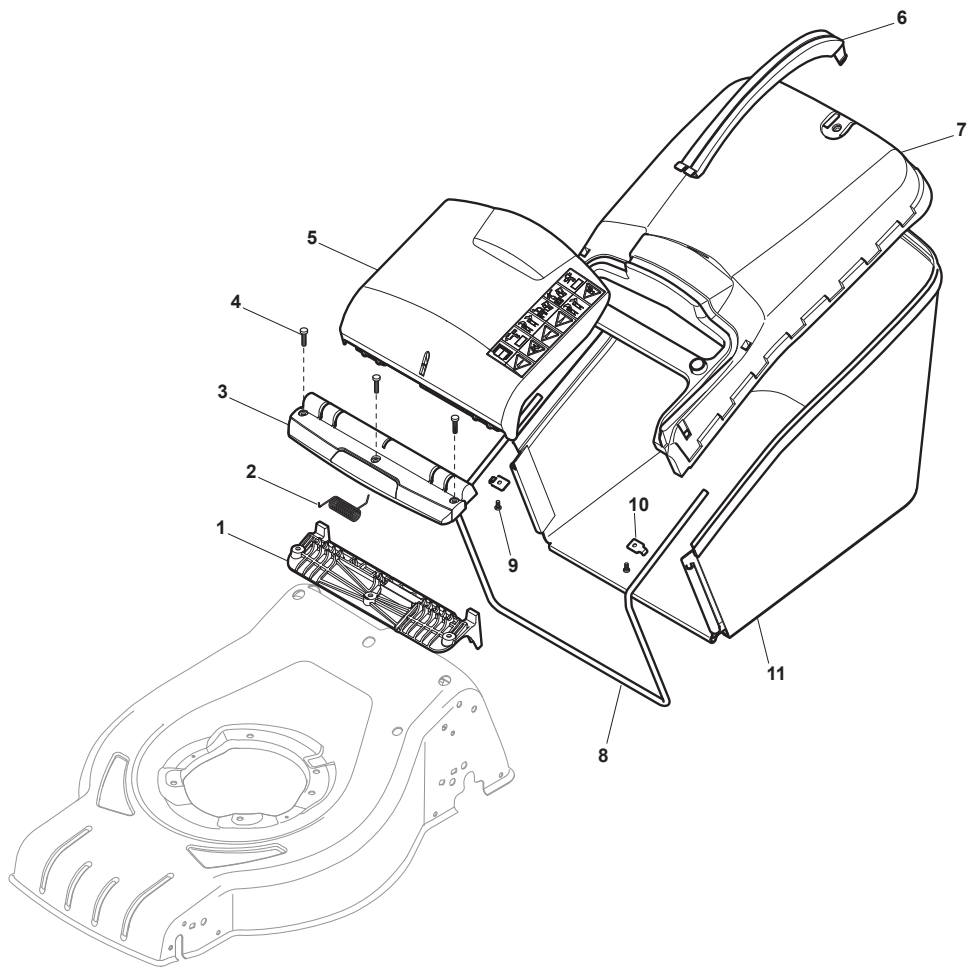

Fig.	Q.ty	Part No	Description	Notes
1	1	381302853/0	Front Wheel Axle	
2	2	322545142/0	Plate	
3	4	112728698/0	Screw	
4	2	112521350/0	Washer	
5	2	112155000/0	Nut	
6	2	112436051/0	Plate	
7	1	322869679/0	Rod, Height Adjustment	
8	2	122519823/0	Pin	
9	1	122446193/0	Spring	
10	2	322600145/0	Protection, Wheel	D. 200
11	4	112728698/0	Screw	
12	2	322545152/0	Plate	
13	1	381302849/0	Rear Wheel Axle	
14	1	122534131/0	Pin	
15	1	381003399/0	Wheels Rear Adj. Lever	
16	1	122446192/0	Spring	
17	1	112154510/0	Nut	
18	2	322600240/0	Protection, Wheel	
21	2	112521350/0	Washer	
22	2	112155000/0	Nut	

Fig.	Q.ty	Part No	Description	Notes
1	4	112608600/0	Seeger	
2	1	122570134/0	Left Pinion	
3	1	122570133/0	Right Pinion	
4	2	322042067/0	Bushing	
5	2	112521371/0	Washer	
6	1	181003092/0	Gear Box	
7	1	122601909/0	Pulley	
8	1	112645705/0	Elastic Pin	
9	1	122033283/0	Adjustment Rod	
10	1	135064196/0	Belt	
11	1	122041957/1	Bushing	
12	1	122450063/0	Spring	
13	1	322680009/0	Washer	
14	1	112154510/0	Nut	
15	1	122110230/0	Hub Cover	
16	2	122753000/0	Pin	

Fig.	Q.ty	Part No	Description	Notes
1	2	381007481/1	Wheel	
2	4	322042064/0	Bushing	
3	2	322110643/0	Hub Cap Grey	Grey
5	2	381007486/1	Wheel	
6	4	322042064/0	Bushing	
7	6	112728706/0	Screw	
8	2	322120115/0	Wheels Crown	
9	2	322110644/0	Hub Cap Grey	Grey

510HSP140-3

Petrol Lawn Mower Honda Engine Cover

Issue 5 - 2017

Fig.	Q.ty	Part No	Description	Notes
1	1	322055514/0	Grey Cover	
2	1	322055515/1	Yellow Engine Cowling	

Fig.	Q.ty	Part No	Description	Notes
1	3	112735108/1	Screw	
2	1	122465608/2	Hub With Pulley, Crankshaft Ø 25	
3	1	181004459/0	Blade	
4	1	112523080/0	Washer	
5	1	122160400/0	Elastic Disc	
6	1	112735698/0	Screw	
7	1	112139150/0	Feather, Crankshaft Ø 25	
8	3	112154210/0	Nut	