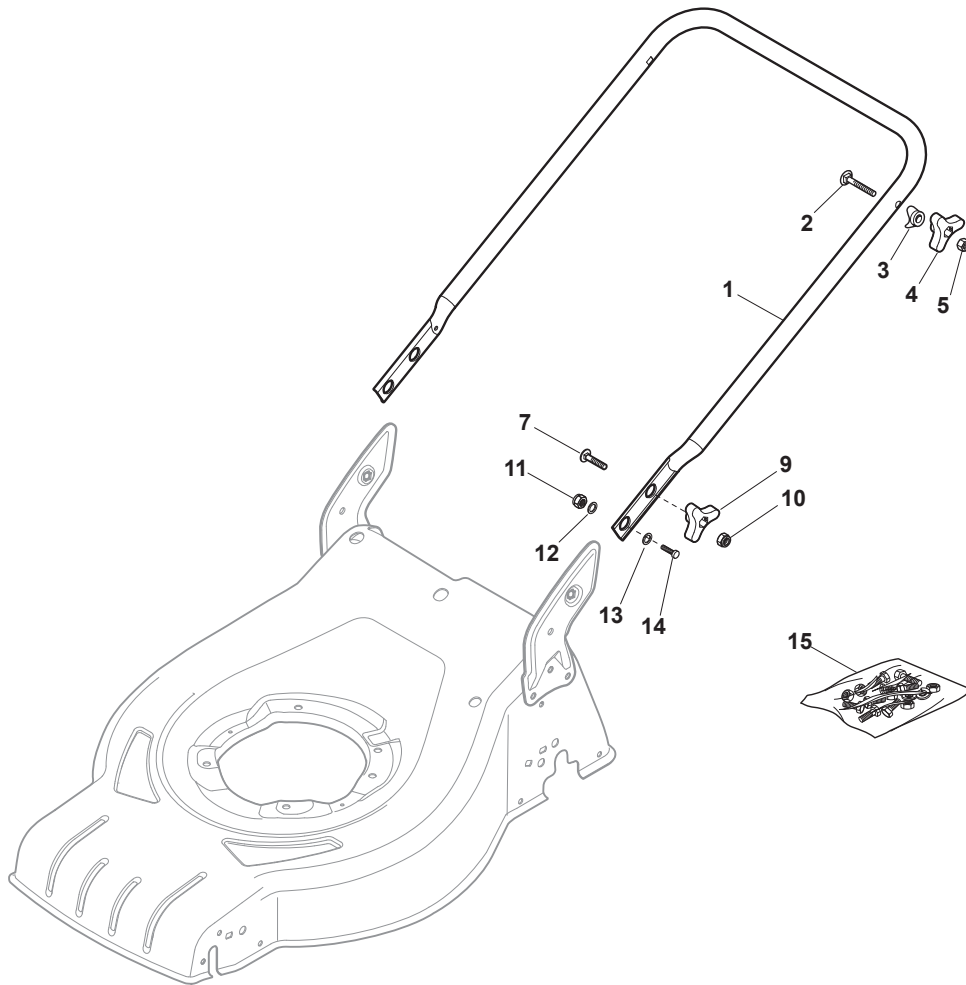

Fig.	Q.ty	Part No	Description	Notes
1	1	381302853/0	Front Wheel Axle	
2	2	322545142/0	Plate	
3	4	112728698/0	Screw	
4	2	112521350/0	Washer	
5	2	112155000/0	Nut	
6	2	112436051/0	Plate	
7	1	322869679/0	Rod, Height Adjustment	
8	2	122519823/0	Pin	
9	1	122446193/0	Spring	
10	2	322600145/0	Protection, Wheel	D. 200
11	4	112728698/0	Screw	
12	2	322545152/0	Plate	
13	1	381302849/0	Rear Wheel Axle	
14	1	122534131/0	Pin	
15	1	381003399/0	Wheels Rear Adj. Lever	
16	1	122446192/0	Spring	
17	1	112154510/0	Nut	
18	2	322600240/0	Protection, Wheel	
21	2	112521350/0	Washer	
22	2	112155000/0	Nut	

510HSP140-3

Petrol Lawn Mower Mask

Issue 5 - 2017

Fig.	Q.ty	Part No	Description	Notes
1	1	322226169/0	Mask, Black	
2	2	112728698/0	Screw	

Fig.	Q.ty	Part No	Description	Notes
1	1	381006785/0	Handle Lower Part	Black
2	2	112819110/0	Screw	
3	2	122671651/0	Washer	
4	2	322399846/0	Red Knob	Red
5	2	112293200/0	Nut	
7	2	112818900/0	Screw	
9	2	322399846/0	Red Knob	Red
10	2	112293200/0	Nut	
11	2	112155000/0	Nut	
12	2	112521350/0	Washer	
13	2	112369500/0	Elastic Washer	
14	2	112760605/0	Screw	
15	1	381008695/0	Outfit, Screws	Red

Fig.	Q.ty	Part No	Description	Notes
1	1	381006740/0	Handle, Upper Part	
2	1	112727783/0	Screw	
3	1	322551640/0	Plate	
4	1	381030085/0	Cable Rear Drive	
5	1	181030089/0	Cable, Thread Engine Brake	B&S and GGP Engine
6	1	112154510/0	Nut	
7	1	112154510/0	Nut	
8	1	112521330/0	Washer	
9	1	122430313/0	Guide Spring	
10	1	181003369/0	Lever, Engine Brake	
11	1	181003371/0	Driving Lever	

Fig.	Q.ty	Part No	Description	Notes
1	4	112608600/0	Seeger	
2	1	122570134/0	Left Pinion	
3	1	122570133/0	Right Pinion	
4	2	322042067/0	Bushing	
5	2	112521371/0	Washer	
6	1	181003092/0	Gear Box	
7	1	122601909/0	Pulley	
8	1	112645705/0	Elastic Pin	
9	1	122033283/0	Adjustment Rod	
10	1	135064196/0	Belt	
11	1	122041957/1	Bushing	
12	1	122450063/0	Spring	
13	1	322680009/0	Washer	
14	1	112154510/0	Nut	
15	1	122110230/0	Hub Cover	
16	2	122753000/0	Pin	