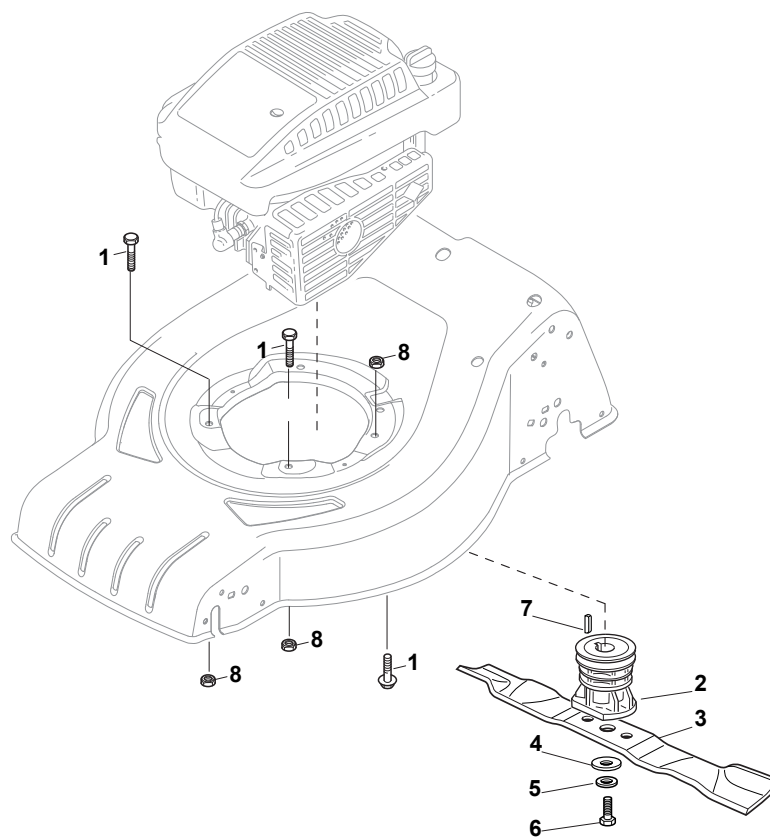

Fig.	Q.ty	Part No	Description	Notes
1	4	112608600/0	Seeger	
2	1	122570134/0	Left Pinion	
3	1	122570133/0	Right Pinion	
4	2	322042067/0	Bushing	
5	2	112521371/0	Washer	
6	1	181003092/0	Gear Box	
7	1	122601909/0	Pulley	
8	1	112645705/0	Elastic Pin	
9	1	122033283/0	Adjustment Rod	
10	1	135064196/0	Belt	
11	1	122041957/1	Bushing	
12	1	122450063/0	Spring	
13	1	322680009/0	Washer	
14	1	112154510/0	Nut	
15	1	122110230/0	Hub Cover	
16	2	122753000/0	Pin	

Fig.	Q.ty	Part No	Description	Notes
1	2	381007481/1	Wheel	
2	4	322042064/0	Bushing	
3	2	322110643/0	Hub Cap Grey	Grey
5	2	381007486/1	Wheel	
6	4	322042064/0	Bushing	
7	6	112728706/0	Screw	
8	2	322120115/0	Wheels Crown	
9	2	322110644/0	Hub Cap Grey	Grey

510HSP140-3

Petrol Lawn Mower Honda Engine Cover

Issue 5 - 2017

Fig.	Q.ty	Part No	Description	Notes
1	1	322055514/0	Grey Cover	
2	1	322055515/1	Yellow Engine Cowling	

Fig.	Q.ty	Part No	Description	Notes
1	3	112735108/1	Screw	
2	1	122465608/2	Hub With Pulley, Crankshaft Ø 25	
3	1	181004459/0	Blade	
4	1	112523080/0	Washer	
5	1	122160400/0	Elastic Disc	
6	1	112735698/0	Screw	
7	1	112139150/0	Feather, Crankshaft Ø 25	
8	3	112154210/0	Nut	

Fig.	Q.ty	Part No	Description	Notes
1	1	322785331/0	Black Stone Guard Support	
2	1	122450464/0	Spring	
3	1	322109554/0	Stone Guard Supp. Cover Black	Black
4	3	112728699/0	Screw	
5	1	322600206/1	Stone Guard, Black	Black
6	1	322393644/0	Handle, Black	Black
7	7	322486262/0	Grasscatcher Upper Part, Black	Black
8	1	122608561/0	Grasscatcher Lower Stiffening	
9	2	112728692/0	Screw	
10	2	322545159/0	Plate	
11	1	181002318/0	Box, Fabric	