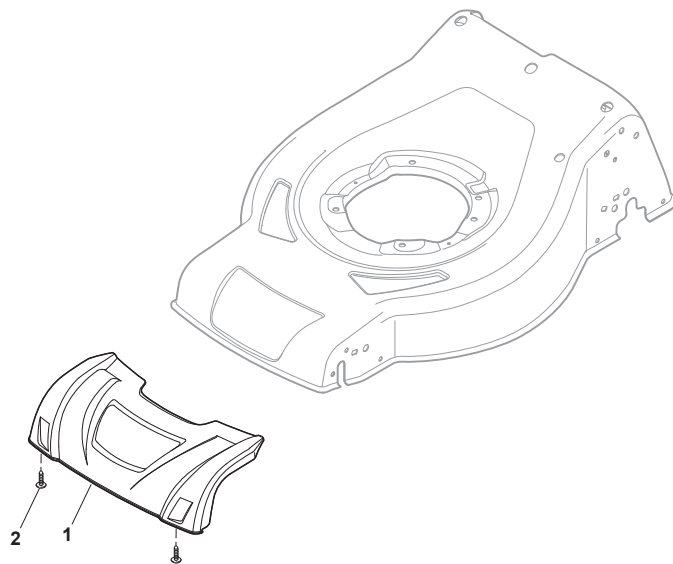

Parts Catalogue

for model
510HSP140-3

- Use GLOBAL GARDEN PRODUCT Genuine Spare Parts specified in the parts list for repair and/or replacement.
- The contents described in the parts list may change due to improvement.
- The drawings of the spare parts are only indicative and might not represent the part in question exactly.
- The indications "right" - "left" - "front" - "rear" refer to the position of the operator when using the machine.
- When placing orders of parts for repair and/or replacement, make sure that the illustrated parts list is the one applying to the machine's year of manufacture, as shown on the identification plate attached to the machine.

THIS INFORMATION IS NOT INTENDED FOR SALE OR RESALE, AND THIS NOTICE MUST REMAIN ON ALL COPIES.

Fig.	Q.ty	Part No	Description	Notes
1	1	381004549/0	Black Deck	
2	1	322108308/0	Rear Conveyor Assy	
3	6	112728699/0	Screw	
4	1	322108302/0	Rear Conveyor Assy	
5	6	112728699/0	Screw	
6	2	322545213/0	Plate	
7	1	381005167/0	Left Bracket	
8	6	112727801/0	Screw	
9	1	381005165/0	Right Bracket	
10	1	322060250/0	Belt Protection	
11	1	322140244/0	Mulching Plug	
12	2	112728530/0	Screw	

Fig.	Q.ty	Part No	Description	Notes
1	1	381302853/0	Front Wheel Axle	
2	2	322545142/0	Plate	
3	4	112728698/0	Screw	
4	2	112521350/0	Washer	
5	2	112155000/0	Nut	
6	2	112436051/0	Plate	
7	1	322869679/0	Rod, Height Adjustment	
8	2	122519823/0	Pin	
9	1	122446193/0	Spring	
10	2	322600145/0	Protection, Wheel	D. 200
11	4	112728698/0	Screw	
12	2	322545152/0	Plate	
13	1	381302849/0	Rear Wheel Axle	
14	1	122534131/0	Pin	
15	1	381003399/0	Wheels Rear Adj. Lever	
16	1	122446192/0	Spring	
17	1	112154510/0	Nut	
18	2	322600240/0	Protection, Wheel	
21	2	112521350/0	Washer	
22	2	112155000/0	Nut	