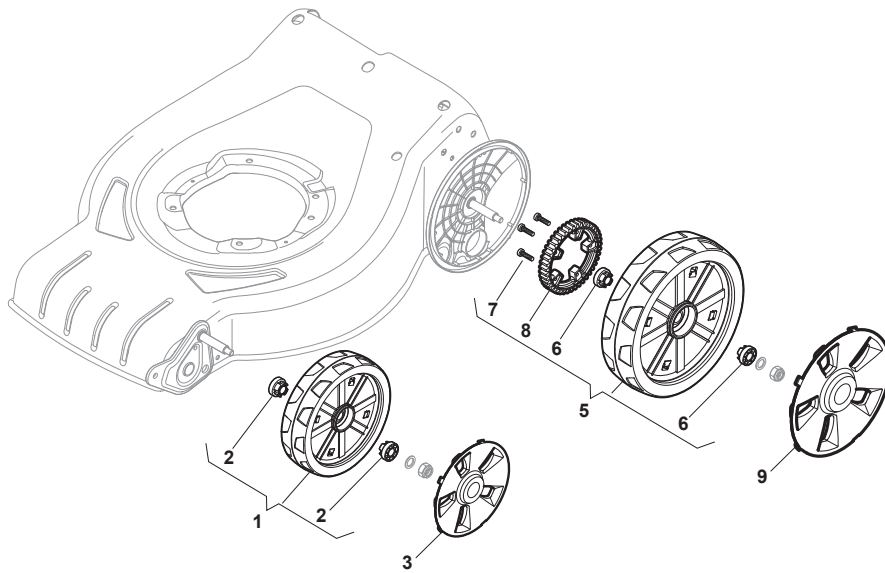

Fig.	Q.ty	Part No	Description	Notes
1	1	381302853/0	Front Wheel Axle	
2	2	322545142/0	Plate	
3	4	112728698/0	Screw	
4	2	112521350/0	Washer	
5	2	112155000/0	Nut	
6	2	112436051/0	Plate	
7	1	322869679/0	Rod, Height Adjustment	
8	2	122519823/0	Pin	
9	1	122446193/0	Spring	
10	2	322600145/0	Protection, Wheel	D. 200
11	4	112728698/0	Screw	
12	2	322545152/0	Plate	
13	1	381302849/0	Rear Wheel Axle	
14	1	122534131/0	Pin	
15	1	381003399/0	Lever, Height Adjustment	
16	1	122446192/0	Spring	
17	1	112154510/0	Nut	
18	2	322600240/0	Protection, Wheel	
21	2	112521350/0	Washer	
22	2	112155000/0	Nut	

Fig.	Q.ty	Part No	Description	Notes
1	4	112608600/0	Seeger	
2	1	122570134/0	Left Pinion	
3	1	122570133/0	Right Pinion	
4	2	322042067/0	Bushing	
5	2	112521371/0	Washer	
6	1	181003092/0	Gear Box	
7	1	122601909/0	Pulley	
8	1	112645705/0	Elastic Pin	
9	1	122033283/0	Adjustment Rod	
10	1	135064196/0	Belt	
11	1	122041957/1	Bushing	
12	1	122450063/0	Spring	
13	1	322680009/0	Washer	
14	1	112154510/0	Nut	
15	1	122110230/0	Hub Cover	
16	2	122753000/0	Pin	

Fig.	Q.ty	Part No	Description	Notes
1	2	381007481/1	Wheel	
2	4	322042064/0	Bushing	
3	2	322110643/0	Hub Cap Grey	Grey
5	2	381007486/1	Wheel	
6	4	322042064/0	Bushing	
7	6	112728706/0	Screw	
8	2	322120115/0	Wheels Crown	
9	2	322110644/0	Hub Cap Grey	Grey

Fig.	Q.ty	Part No	Description	Notes
1	3	112735108/1	Screw	
2	1	122465607/3	Hub With Pulley, Crankshaft Ø 22.2	
3	1	181004459/0	Blade	
4	1	112523080/0	Washer	
5	1	122160400/0	Elastic Disc	
6	1	112735698/0	Screw	
7	1	112139100/0	Key	
8	3	112154210/0	Nut	