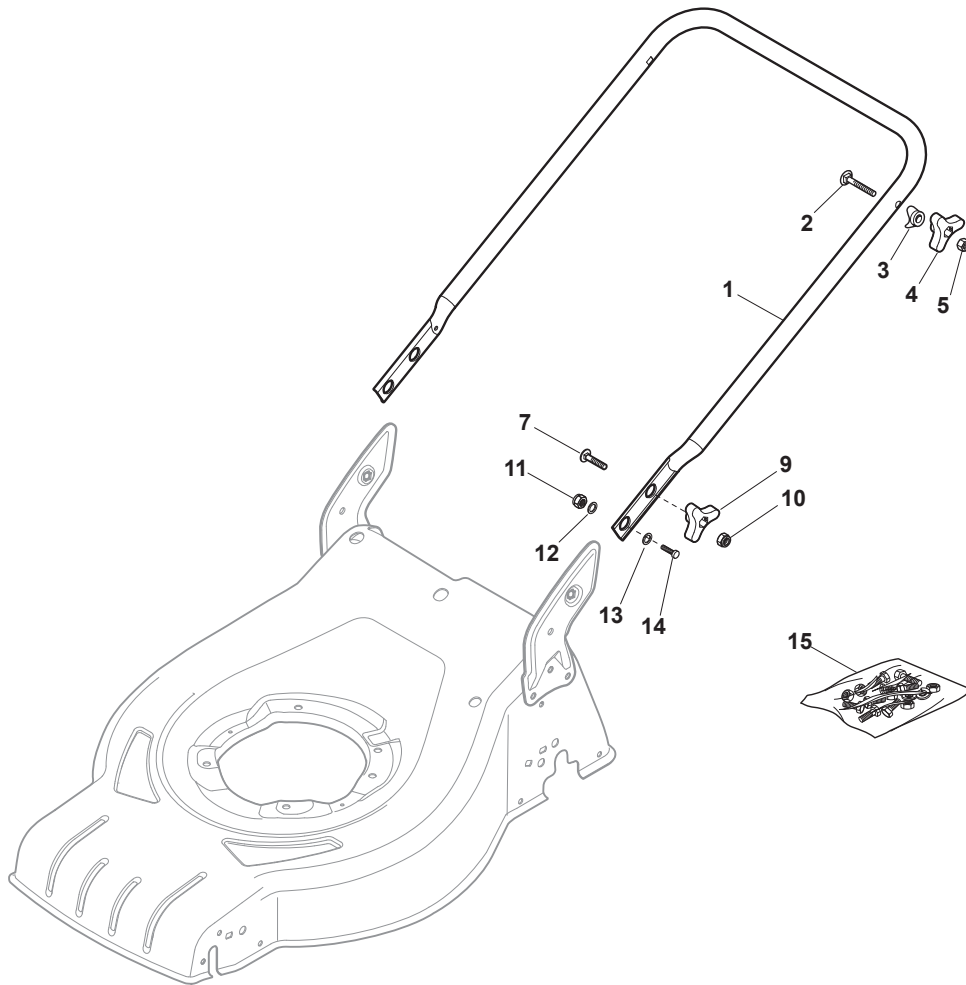

Fig.	Q.ty	Part No	Description	Notes
1	1	381302853/0	Front Wheel Axle	
2	2	322545142/0	Plate	
3	4	112728698/0	Screw	
4	2	112521350/0	Washer	
5	2	112155000/0	Nut	
6	2	112436051/0	Plate	
7	1	322869679/0	Rod, Height Adjustment	
8	2	122519823/0	Pin	
9	1	122446193/0	Spring	
10	2	322600145/0	Protection, Wheel	D. 200
11	4	112728698/0	Screw	
12	2	322545152/0	Plate	
13	1	381302849/0	Rear Wheel Axle	
14	1	122534131/0	Pin	
15	1	381003399/0	Lever, Height Adjustment	
16	1	122446192/0	Spring	
17	1	112154510/0	Nut	
18	2	322600240/0	Protection, Wheel	
21	2	112521350/0	Washer	
22	2	112155000/0	Nut	

510WSPE160-3

Petrol Lawn Mower Mask

Issue 6 - 2017

Fig.	Q.ty	Part No	Description	Notes
1	1	322226169/0	Mask, Black	
2	2	112728698/0	Screw	

Fig.	Q.ty	Part No	Description	Notes
1	1	381006785/0	Handle Lower Part	Black
2	2	112819110/0	Screw	
3	2	122671651/0	Washer	
4	2	322399846/0	Red Knob	Red
5	2	112293200/0	Nut	
7	2	112818900/0	Screw	
9	2	322399846/0	Red Knob	Red
10	2	112293200/0	Nut	
11	2	112155000/0	Nut	
12	2	112521350/0	Washer	
13	2	112369500/0	Elastic Washer	
14	2	112760605/0	Screw	
15	1	381008695/0	Outfit, Screws	Red

Fig.	Q.ty	Part No	Description	Notes
1	1	381006739/1	Handle, Upper Part	Black with Sponge
1	1	381006745/1	Handle, Upper Part with sponge handgrip	Black without Sponge
2	1	122430313/0	Guide Spring	
3	1	112521330/0	Washer	
4	1	112154510/0	Nut	
5	1	118390020/0	Conduit Clip	
6	1	381003376/0	Lever, Engine Brake Red	Red
7	1	181030087/0	Cable, Thread Engine Brake	GGP /B&S Engine
8	1	112727788/0	Screw	
9	1	112154510/0	Nut	
10	1	181003364/0	Drive Control Lever	Black
11	1	381030051/0	Cable Rear Drive	
12	1	181005512/0	Throttle Cable	