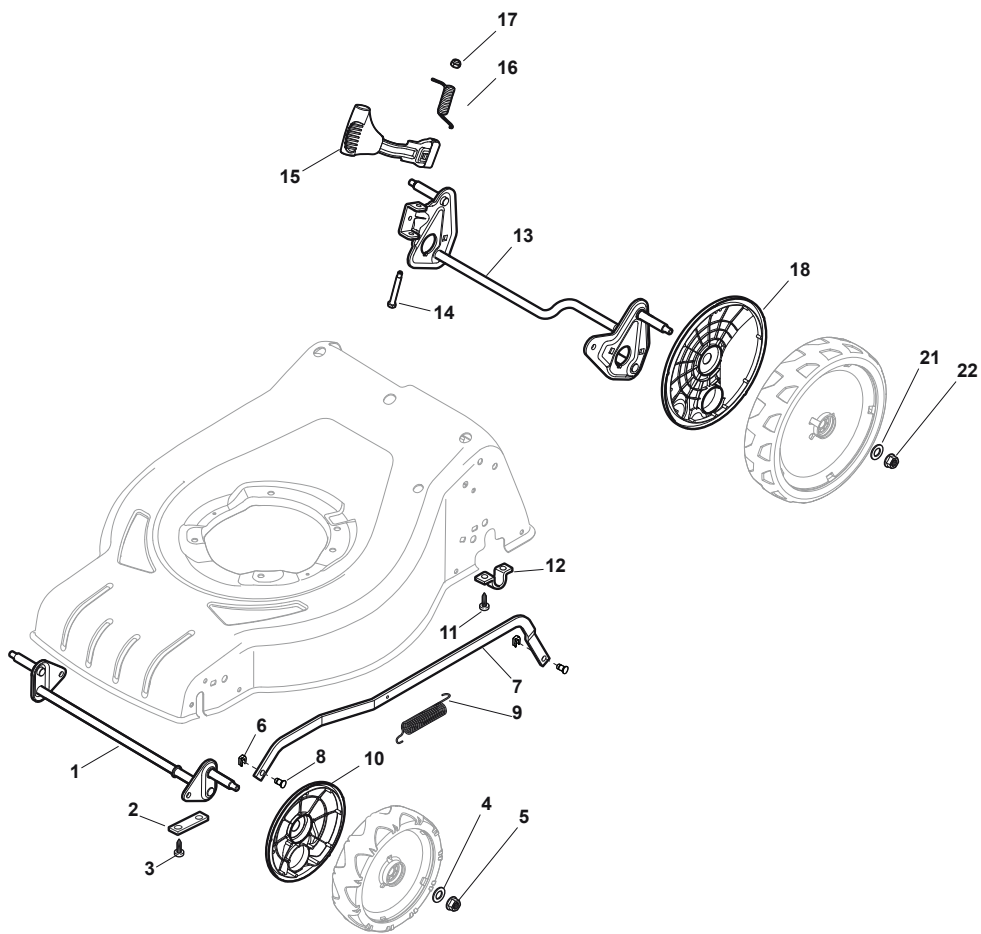

THIS INFORMATION IS NOT INTENDED FOR SALE OR RESALE, AND THIS NOTICE MUST REMAIN ON ALL COPIES.

Fig.	Q.ty	Part No	Description	Notes
1	1	381004549/0	Black Deck	
2	1	322108308/0	Rear Conveyor Assy	
3	6	112728699/0	Screw	
4	1	322108302/0	Rear Conveyor Assy	
5	6	112728699/0	Screw	
6	2	322545213/0	Plate	
7	1	381005167/0	Left Bracket	
8	6	112727801/0	Screw	
9	1	381005165/0	Right Bracket	
10	1	322060250/0	Belt Protection	
11	1	322140244/0	Mulching Plug	
12	2	112728530/0	Screw	

Fig.	Q.ty	Part No	Description	Notes
1	1	381302853/0	Front Wheel Axle	
2	2	322545142/0	Plate	
3	4	112728698/0	Screw	
4	2	112521350/0	Washer	
5	2	112155000/0	Nut	
6	2	112436051/0	Plate	
7	1	322869679/0	Rod, Height Adjustment	
8	2	122519823/0	Pin	
9	1	122446193/0	Spring	
10	2	322600145/0	Protection, Wheel	D. 200
11	4	112728698/0	Screw	
12	2	322545152/0	Plate	
13	1	381302849/0	Rear Wheel Axle	
14	1	122534131/0	Pin	
15	1	381003399/0	Lever, Height Adjustment	
16	1	122446192/0	Spring	
17	1	112154510/0	Nut	
18	2	322600240/0	Protection, Wheel	
21	2	112521350/0	Washer	
22	2	112155000/0	Nut	

Fig.	Q.ty	Part No	Description	Notes
1	1	381006739/1	Handle, Upper Part	Black with Sponge
1	1	381006745/1	Handle, Upper Part with sponge handgrip	Black without Sponge
2	1	122430313/0	Guide Spring	
3	1	112521330/0	Washer	
4	1	112154510/0	Nut	
5	1	118390020/0	Conduit Clip	
6	1	381003376/0	Lever, Engine Brake Red	Red
7	1	181030087/0	Cable, Thread Engine Brake	GGP /B&S Engine
8	1	112727788/0	Screw	
9	1	112154510/0	Nut	
10	1	181003364/0	Drive Control Lever	Black
11	1	381030051/0	Cable Rear Drive	
12	1	181005512/0	Throttle Cable	