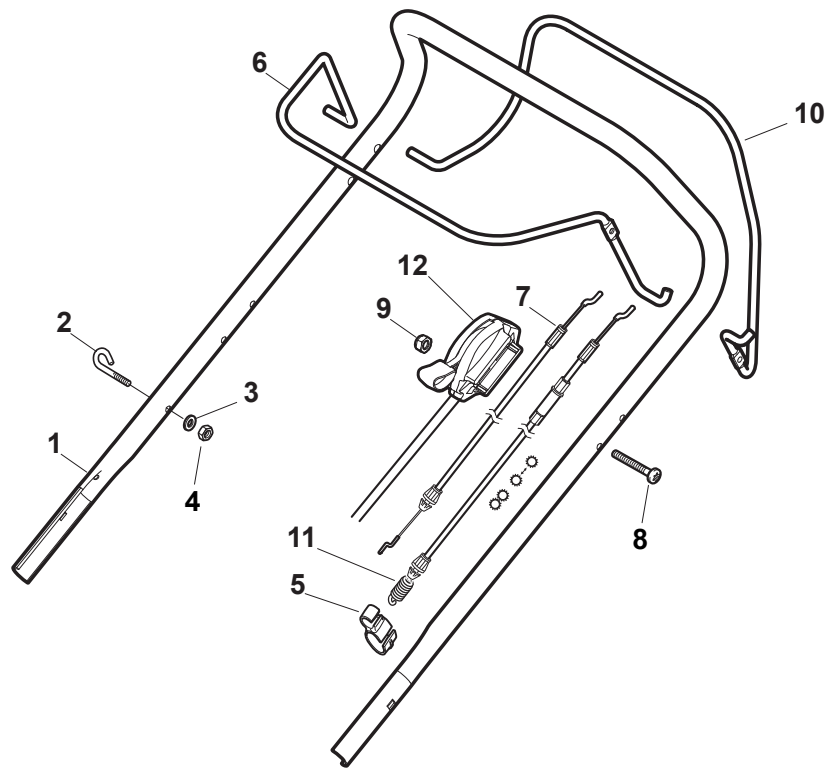

Fig.	Q.ty	Part No	Description	Notes
1	1	381302853/0	Front Wheel Axle	
2	2	322545142/0	Plate	
3	4	112728698/0	Screw	
4	2	112521350/0	Washer	
5	2	112155000/0	Nut	
6	2	112436051/0	Plate	
7	1	322869679/0	Rod, Height Adjustment	
8	2	122519823/0	Pin	
9	1	122446193/0	Spring	
10	2	322600145/0	Protection, Wheel	D. 200
11	4	112728698/0	Screw	
12	2	322545152/0	Plate	
13	1	381302849/0	Rear Wheel Axle	
14	1	122534131/0	Pin	
15	1	381003399/0	Lever, Height Adjustment	
16	1	122446192/0	Spring	
17	1	112154510/0	Nut	
18	2	322600240/0	Protection, Wheel	
21	2	112521350/0	Washer	
22	2	112155000/0	Nut	

510WSPE160-3

Petrol Lawn Mower Mask

Issue 6 - 2017

Fig.	Q.ty	Part No	Description	Notes
1	1	322226169/0	Mask, Black	
2	2	112728698/0	Screw	

Fig.	Q.ty	Part No	Description	Notes
1	1	381006785/0	Handle Lower Part	Black
2	2	112819110/0	Screw	
3	2	122671651/0	Washer	
4	2	322399846/0	Red Knob	Red
5	2	112293200/0	Nut	
7	2	112818900/0	Screw	
9	2	322399846/0	Red Knob	Red
10	2	112293200/0	Nut	
11	2	112155000/0	Nut	
12	2	112521350/0	Washer	
13	2	112369500/0	Elastic Washer	
14	2	112760605/0	Screw	
15	1	381008695/0	Outfit, Screws	Red

Fig.	Q.ty	Part No	Description	Notes
1	1	381006739/1	Handle, Upper Part	Black with Sponge
1	1	381006745/1	Handle, Upper Part with sponge handgrip	Black without Sponge
2	1	122430313/0	Guide Spring	
3	1	112521330/0	Washer	
4	1	112154510/0	Nut	
5	1	118390020/0	Conduit Clip	
6	1	381003376/0	Lever, Engine Brake Red	Red
7	1	181030087/0	Cable, Thread Engine Brake	GGP /B&S Engine
8	1	112727788/0	Screw	
9	1	112154510/0	Nut	
10	1	181003364/0	Drive Control Lever	Black
11	1	381030051/0	Cable Rear Drive	
12	1	181005512/0	Throttle Cable	