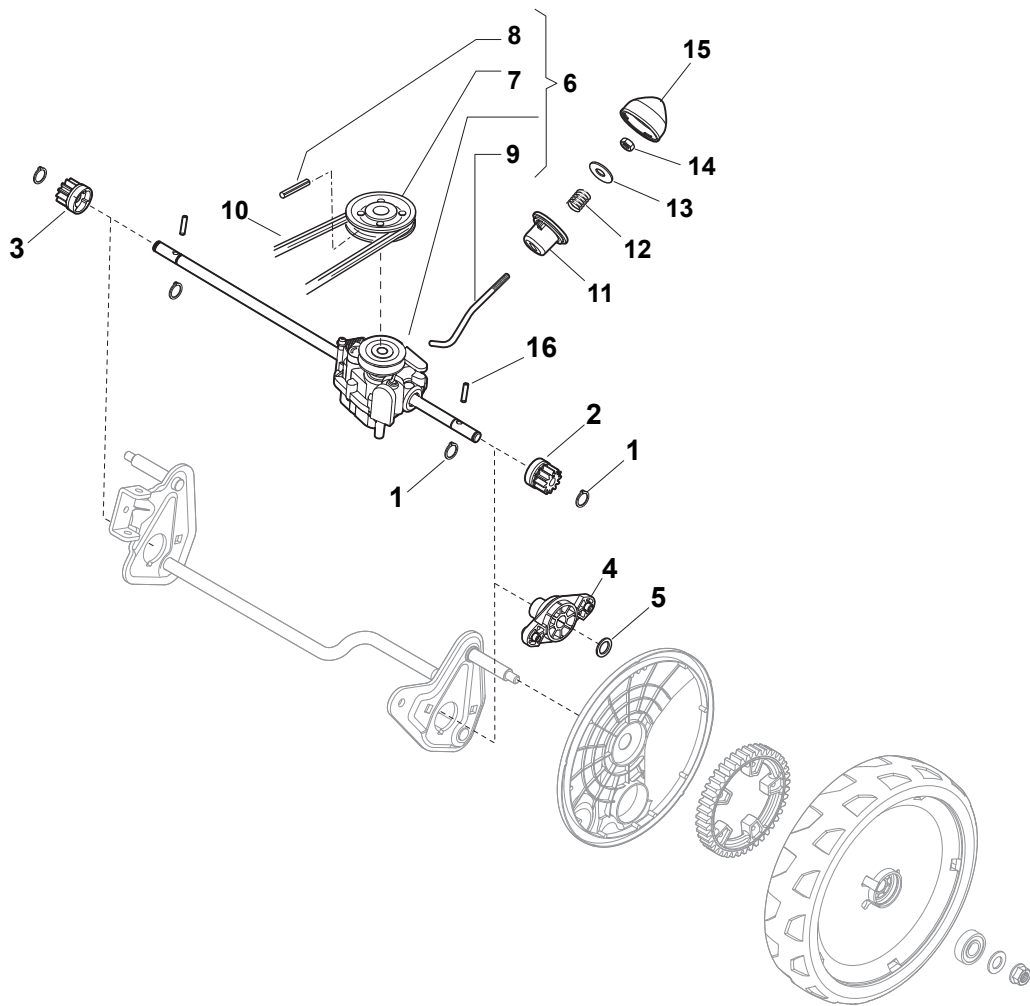

Fig.	Q.ty	Part No	Description	Notes
1	1	381302853/0	Front Wheel Axle	
2	2	322545142/0	Plate	
3	4	112728698/0	Screw	
4	2	112521350/0	Washer	
5	2	112155000/0	Nut	
6	2	112436051/0	Plate	
7	1	322869679/0	Rod, Height Adjustment	
8	2	122519823/0	Pin	
9	1	122446193/0	Spring	
10	2	322600145/0	Protection, Wheel	D. 200
11	4	112728698/0	Screw	
12	2	322545152/0	Plate	
13	1	381302849/0	Rear Wheel Axle	
14	1	122534131/0	Pin	
15	1	381003399/0	Lever, Height Adjustment	
16	1	122446192/0	Spring	
17	1	112154510/0	Nut	
18	2	322600240/0	Protection, Wheel	
21	2	112521350/0	Washer	
22	2	112155000/0	Nut	

Fig.	Q.ty	Part No	Description	Notes
1	1	322785123/0	Battery Support	
2	2	112521310/0	Washer	
3	2	112731590/0	Screw	
4	1	118120052/0	Battery	
5	1	322109530/0	Battery Cover	
6	1	118204192/3	Electric Start Wire	
7	1	322722800/0	Starting Block Inner Half-Bearing	
8	1	322722801/0	Starting Block Outer Half-Bearing	
9	1	118450051/0	Switch	
10	1	112728691/0	Screw	
11	2	112728702/0	Screw	
12	1	118204120/1LC	Battery Charger	CE plug
13	1	118390021/0	Conduit Clip	

Fig.	Q.ty	Part No	Description	Notes
1	4	112608600/0	Seeger	
2	1	122570134/0	Left Pinion	
3	1	122570133/0	Right Pinion	
4	2	322042067/0	Bushing	
5	2	112521371/0	Washer	
6	1	181003092/0	Gear Box	
7	1	122601909/0	Pulley	
8	1	112645705/0	Elastic Pin	
9	1	122033283/0	Adjustment Rod	
10	1	135064196/0	Belt	
11	1	122041957/1	Bushing	
12	1	122450063/0	Spring	
13	1	322680009/0	Washer	
14	1	112154510/0	Nut	
15	1	122110230/0	Hub Cover	
16	2	122753000/0	Pin	