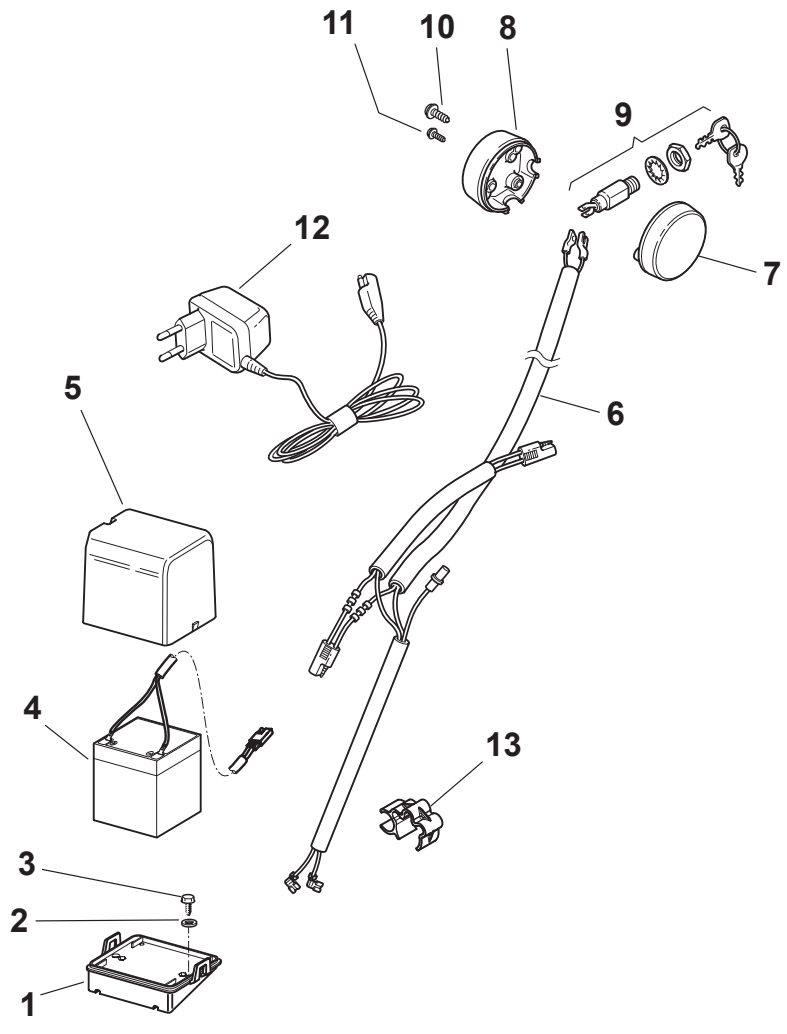

Fig.	Q.ty	Part No	Description	Notes
1	1	381302853/0	Front Wheel Axle	
2	2	322545142/0	Plate	
3	4	112728698/0	Screw	
4	2	112521350/0	Washer	
5	2	112155000/0	Nut	
6	2	112436051/0	Plate	
7	1	322869679/0	Rod, Height Adjustment	
8	2	122519823/0	Pin	
9	1	122446193/0	Spring	
10	2	322600145/0	Protection, Wheel	D. 200
11	4	112728698/0	Screw	
12	2	322545152/0	Plate	
13	1	381302849/0	Rear Wheel Axle	
14	1	122534131/0	Pin	
15	1	381003399/0	Lever, Height Adjustment	
16	1	122446192/0	Spring	
17	1	112154510/0	Nut	
18	2	322600240/0	Protection, Wheel	
21	2	112521350/0	Washer	
22	2	112155000/0	Nut	

Fig.	Q.ty	Part No	Description	Notes
1	1	381006739/1	Handle, Upper Part	Black with Sponge
1	1	381006745/1	Handle, Upper Part with sponge handgrip	Black without Sponge
2	1	122430313/0	Guide Spring	
3	1	112521330/0	Washer	
4	1	112154510/0	Nut	
5	1	118390020/0	Conduit Clip	
6	1	381003376/0	Lever, Engine Brake Red	Red
7	1	181030087/0	Cable, Thread Engine Brake	GGP /B&S Engine
8	1	112727788/0	Screw	
9	1	112154510/0	Nut	
10	1	181003364/0	Drive Control Lever	Black
11	1	381030051/0	Cable Rear Drive	
12	1	181005512/0	Throttle Cable	

Fig.	Q.ty	Part No	Description	Notes
1	4	112608600/0	Seeger	
2	1	122570134/0	Left Pinion	
3	1	122570133/0	Right Pinion	
4	2	322042067/0	Bushing	
5	2	112521371/0	Washer	
6	1	181003092/0	Gear Box	
7	1	122601909/0	Pulley	
8	1	112645705/0	Elastic Pin	
9	1	122033283/0	Adjustment Rod	
10	1	135064196/0	Belt	
11	1	122041957/1	Bushing	
12	1	122450063/0	Spring	
13	1	322680009/0	Washer	
14	1	112154510/0	Nut	
15	1	122110230/0	Hub Cover	
16	2	122753000/0	Pin	