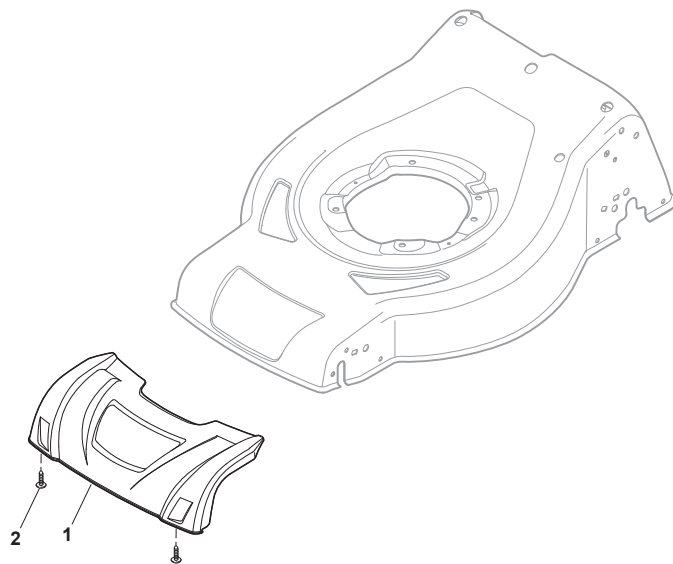

Parts Catalogue

for model
510WSPE160-3

- Use GLOBAL GARDEN PRODUCT Genuine Spare Parts specified in the parts list for repair and/or replacement.
- The contents described in the parts list may change due to improvement.
- The drawings of the spare parts are only indicative and might not represent the part in question exactly.
- The indications "right" - "left" - "front" - "rear" refer to the position of the operator when using the machine.
- When placing orders of parts for repair and/or replacement, make sure that the illustrated parts list is the one applying to the machine's year of manufacture, as shown on the identification plate attached to the machine.

THIS INFORMATION IS NOT INTENDED FOR SALE OR RESALE, AND THIS NOTICE MUST REMAIN ON ALL COPIES.

Fig.	Q.ty	Part No	Description	Notes
1	1	381004549/0	Black Deck	
2	1	322108308/0	Rear Conveyor Assy	
3	6	112728699/0	Screw	
4	1	322108302/0	Rear Conveyor Assy	
5	6	112728699/0	Screw	
6	2	322545213/0	Plate	
7	1	381005167/0	Left Bracket	
8	6	112727801/0	Screw	
9	1	381005165/0	Right Bracket	
10	1	322060250/0	Belt Protection	
11	1	322140244/0	Mulching Plug	
12	2	112728530/0	Screw	

Fig.	Q.ty	Part No	Description	Notes
1	1	381302853/0	Front Wheel Axle	
2	2	322545142/0	Plate	
3	4	112728698/0	Screw	
4	2	112521350/0	Washer	
5	2	112155000/0	Nut	
6	2	112436051/0	Plate	
7	1	322869679/0	Rod, Height Adjustment	
8	2	122519823/0	Pin	
9	1	122446193/0	Spring	
10	2	322600145/0	Protection, Wheel	D. 200
11	4	112728698/0	Screw	
12	2	322545152/0	Plate	
13	1	381302849/0	Rear Wheel Axle	
14	1	122534131/0	Pin	
15	1	381003399/0	Lever, Height Adjustment	
16	1	122446192/0	Spring	
17	1	112154510/0	Nut	
18	2	322600240/0	Protection, Wheel	
21	2	112521350/0	Washer	
22	2	112155000/0	Nut	