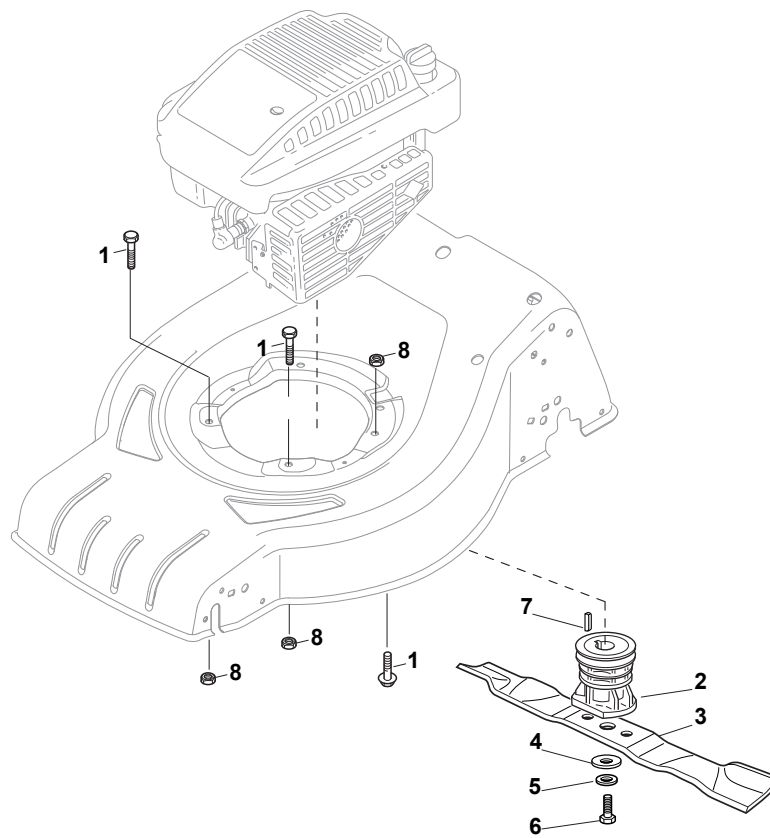

Fig.	Q.ty	Part No	Description	Notes
1	1	381302853/0	Front Wheel Axle	
2	2	322545142/0	Plate	
3	4	112728698/0	Screw	
4	2	112521350/0	Washer	
5	2	112155000/0	Nut	
6	2	112436051/0	Plate	
7	1	322869679/0	Rod, Height Adjustment	
8	2	122519823/0	Pin	
9	1	122446193/0	Spring	
10	2	322600145/0	Protection, Wheel	D. 200
11	4	112728698/0	Screw	
12	2	322545152/0	Plate	
13	1	381302849/0	Rear Wheel Axle	
14	1	122534131/0	Pin	
15	1	381003399/0	Lever, Height Adjustment	
16	1	122446192/0	Spring	
17	1	112154510/0	Nut	
18	2	322600240/0	Protection, Wheel	
21	2	112521350/0	Washer	
22	2	112155000/0	Nut	

Fig.	Q.ty	Part No	Description	Notes
1	4	112608600/0	Seeger	
2	1	122570134/0	Left Pinion	
3	1	122570133/0	Right Pinion	
4	2	322042067/0	Bushing	
5	2	112521371/0	Washer	
6	1	181003092/0	Gear Box	
7	1	122601909/0	Pulley	
8	1	112645705/0	Elastic Pin	
9	1	122033283/0	Adjustment Rod	
10	1	135064196/0	Belt	
11	1	122041957/1	Bushing	
12	1	122450063/0	Spring	
13	1	322680009/0	Washer	
14	1	112154510/0	Nut	
15	1	122110230/0	Hub Cover	
16	2	122753000/0	Pin	

Fig.	Q.ty	Part No	Description	Notes
1	2	381007481/1	Wheel	
2	4	322042064/0	Bushing	
3	2	322110643/0	Hub Cap Grey	Grey
5	2	381007486/1	Wheel	
6	4	322042064/0	Bushing	
7	6	112728706/0	Screw	
8	2	322120115/0	Wheels Crown	
9	2	322110644/0	Hub Cap Grey	Grey

Fig.	Q.ty	Part No	Description	Notes
1	3	112735108/1	Screw	
2	1	122465607/3	Hub With Pulley, Crankshaft Ø 22.2	
3	1	181004459/0	Blade	
4	1	112523080/0	Washer	
5	1	122160400/0	Elastic Disc	
6	1	112735698/0	Screw	
7	1	112139100/0	Key	
8	3	112154210/0	Nut	