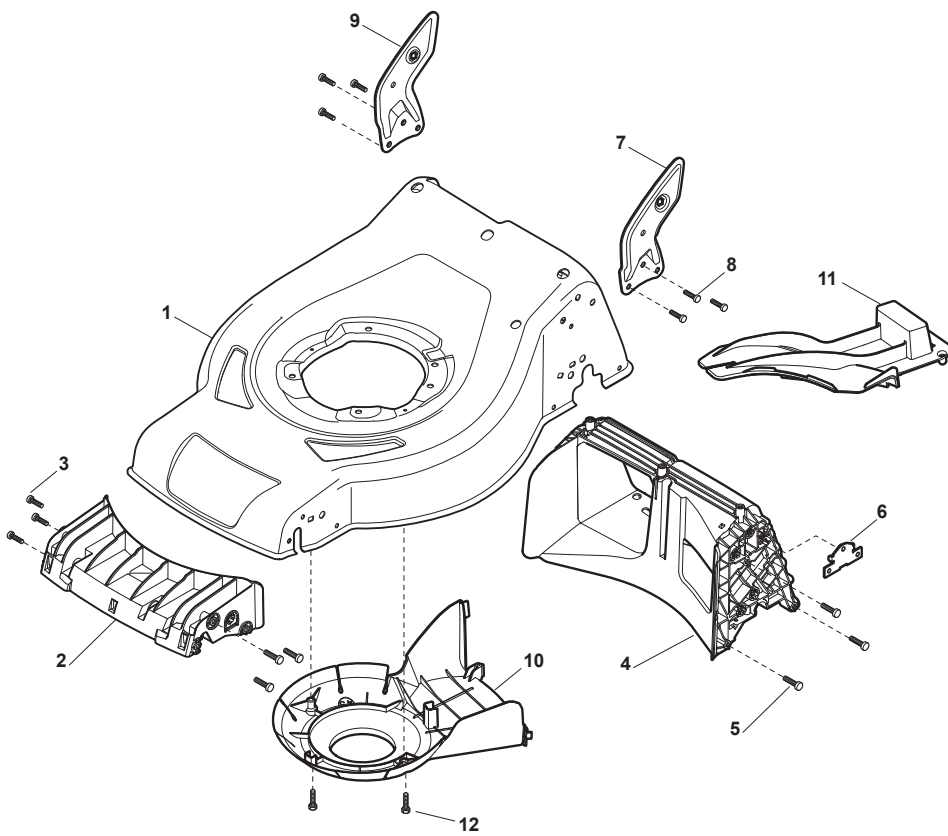

Parts Catalogue

for model
510WSPE160-3

- Use GLOBAL GARDEN PRODUCT Genuine Spare Parts specified in the parts list for repair and/or replacement.
- The contents described in the parts list may change due to improvement.
- The drawings of the spare parts are only indicative and might not represent the part in question exactly.
- The indications "right" - "left" - "front" - "rear" refer to the position of the operator when using the machine.
- When placing orders of parts for repair and/or replacement, make sure that the illustrated parts list is the one applying to the machine's year of manufacture, as shown on the identification plate attached to the machine.

THIS INFORMATION IS NOT INTENDED FOR SALE OR RESALE, AND THIS NOTICE MUST REMAIN ON ALL COPIES.

Fig.	Q.ty	Part No	Description	Notes
1	1	381004549/0	Black Deck	
2	1	322108308/0	Rear Conveyor Assy	
3	6	112728699/0	Screw	
4	1	322108302/0	Rear Conveyor Assy	
5	6	112728699/0	Screw	
6	2	322545213/0	Plate	
7	1	381005167/0	Left Bracket	
8	6	112727801/0	Screw	
9	1	381005165/0	Right Bracket	
10	1	322060250/0	Belt Protection	
11	1	322140244/0	Mulching Plug	
12	2	112728530/0	Screw	

Fig.	Q.ty	Part No	Description	Notes
1	1	381302853/0	Front Wheel Axle	
2	2	322545142/0	Plate	
3	4	112728698/0	Screw	
4	2	112521350/0	Washer	
5	2	112155000/0	Nut	
6	2	112436051/0	Plate	
7	1	322869679/0	Rod, Height Adjustment	
8	2	122519823/0	Pin	
9	1	122446193/0	Spring	
10	2	322600145/0	Protection, Wheel	D. 200
11	4	112728698/0	Screw	
12	2	322545152/0	Plate	
13	1	381302849/0	Rear Wheel Axle	
14	1	122534131/0	Pin	
15	1	381003399/0	Lever, Height Adjustment	
16	1	122446192/0	Spring	
17	1	112154510/0	Nut	
18	2	322600240/0	Protection, Wheel	
21	2	112521350/0	Washer	
22	2	112155000/0	Nut	