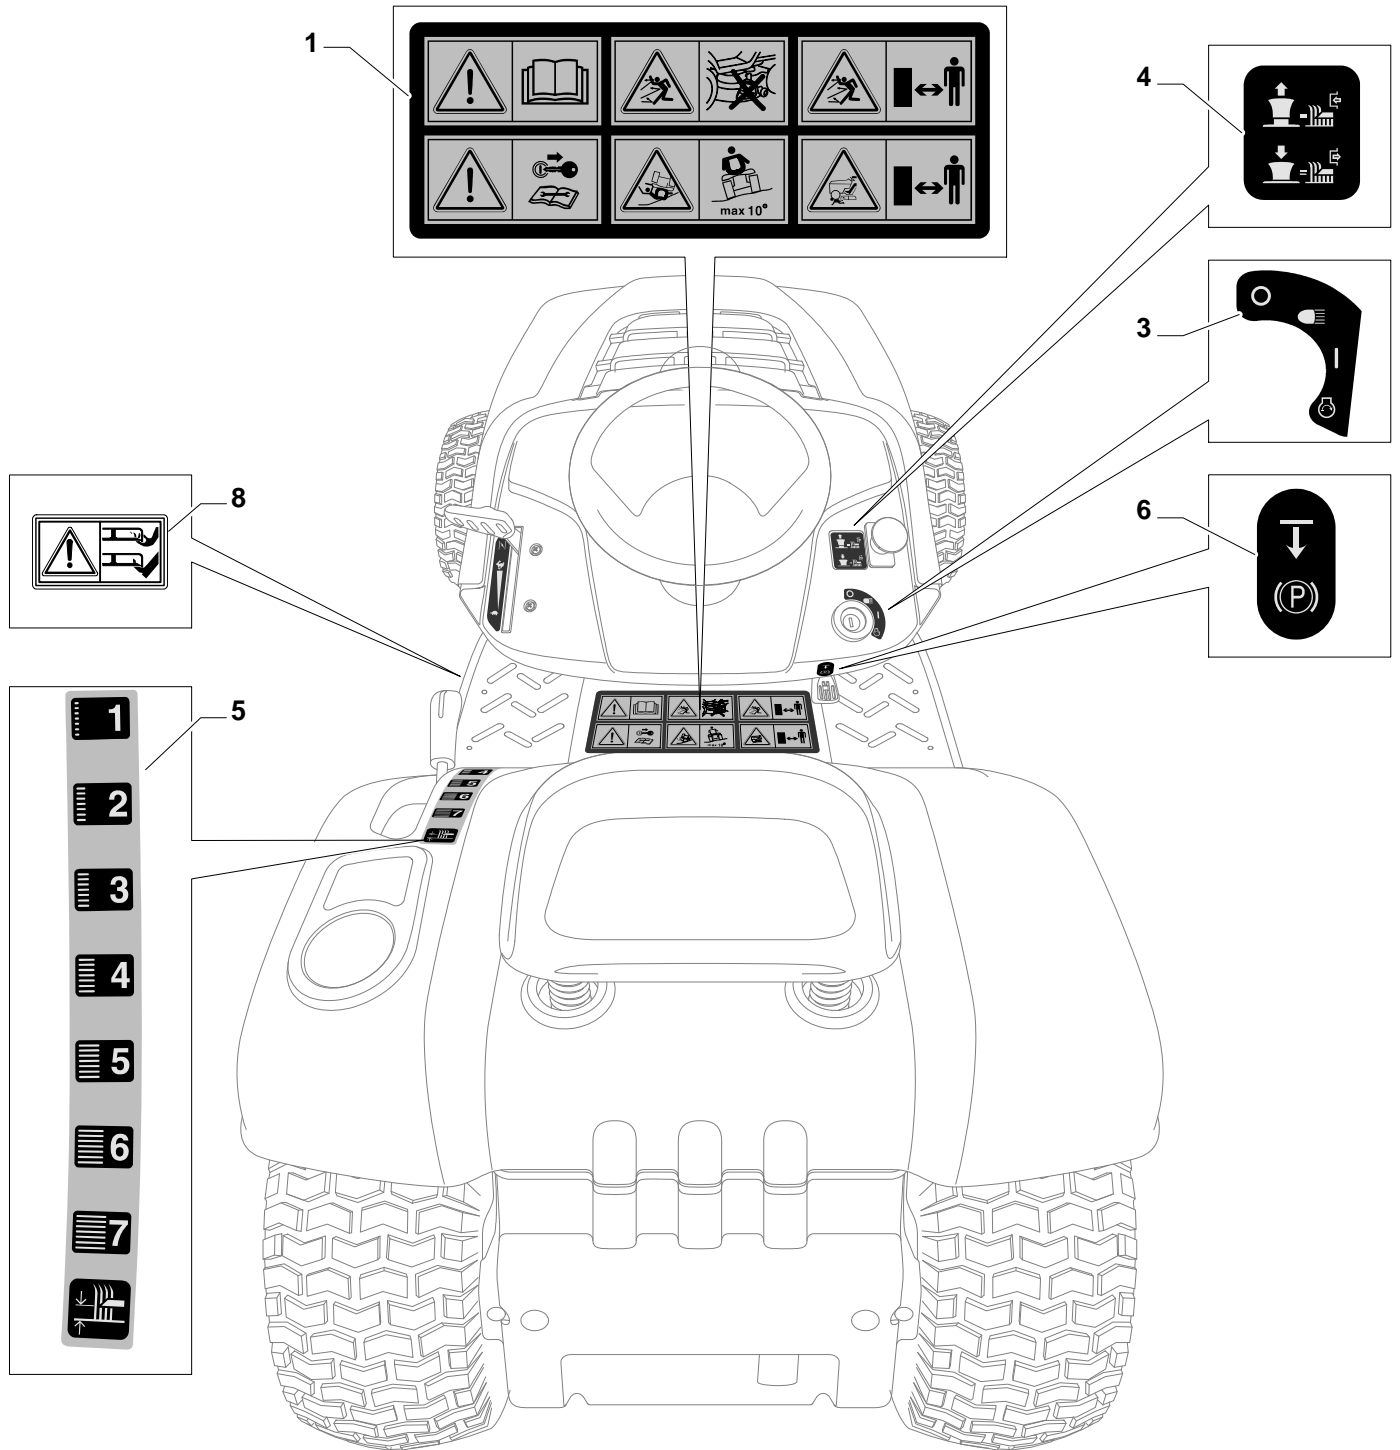

A 108 HB

Electrical Parts

A 108 HB

Electrical Parts

Pos.	Part no.	Q.ty	Description	Remarks
1	182040158/0	1	Cables Ass.Y	
2	382722429/0	1	Electronic Card	
3	12735101/0	1	Screw	
4	118450075/0	1	Starting Switch	
5	325600080/0	1	Card Protection	
6	118210023/0	1	Starting Key	
7	18120002/1	1	Battery	
8	125430265/0	1	Spring	
15	33215000/0	2	Cover	
16	33340036/0	1	Fuse 25 A	
16	33340040/0	1	Fuse 10A	
17	33500007/0	2	Fuse Carrier	
18	118450074/0	1	Clutch Switch	
19	119410613/0	2	Micro	
20	82040073/0	1	Cable	
21	18459100/0	2	Farilamp For Lights	
25	182180090/0	1	Battery Charger	