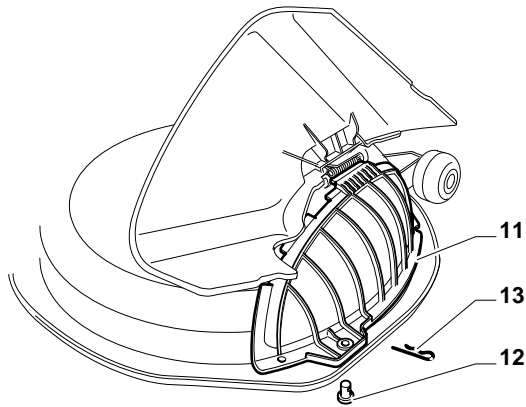

A 108 HB

Electrical Parts

A 108 HB

Electrical Parts

Pos.	Part no.	Q.ty	Description	Remarks
1	182040158/0	1	Cables Ass.Y	
2	382722429/0	1	Electronic Card	
3	12735101/0	1	Screw	
4	118450075/0	1	Starting Switch	
5	325600080/0	1	Card Protection	
6	118210023/0	1	Starting Key	
7	18120002/1	1	Battery	
8	125430265/0	1	Spring	
15	33215000/0	2	Cover	
16	33340036/0	1	Fuse 25 A	
16	33340040/0	1	Fuse 10A	
17	33500007/0	2	Fuse Carrier	
18	118450074/0	1	Clutch Switch	
19	119410613/0	2	Micro	
20	82040073/0	1	Cable	
21	18459100/0	2	Farilamp For Lights	
25	182180090/0	1	Battery Charger	

A 108 HB

Labels

Pos.	Part no.	Q.ty	Description	Remarks
1	114362365/1	1	Label	
3	114363699/0	1	Label	
4	14361438/0	1	Label	
5	114363701/0	1	Label	
6	114363700/0	1	Label	
8	114356699/1	1	Label	

A 108 HB

Optionals On Request

A 108 HB

Seat & Steering Wheel

A 108 HB

Seat & Steering Wheel

Pos.	Part no.	Q.ty	Description	Remarks
1	325580503/0	1	Steering Plate	
2	325961219/0	1	Steering Wheel	
5	125722472/0	1	Seat	
6	12792611/0	4	Screw	
7	12540260/0	4	Washer	
8	12523060/0	4	Washer	