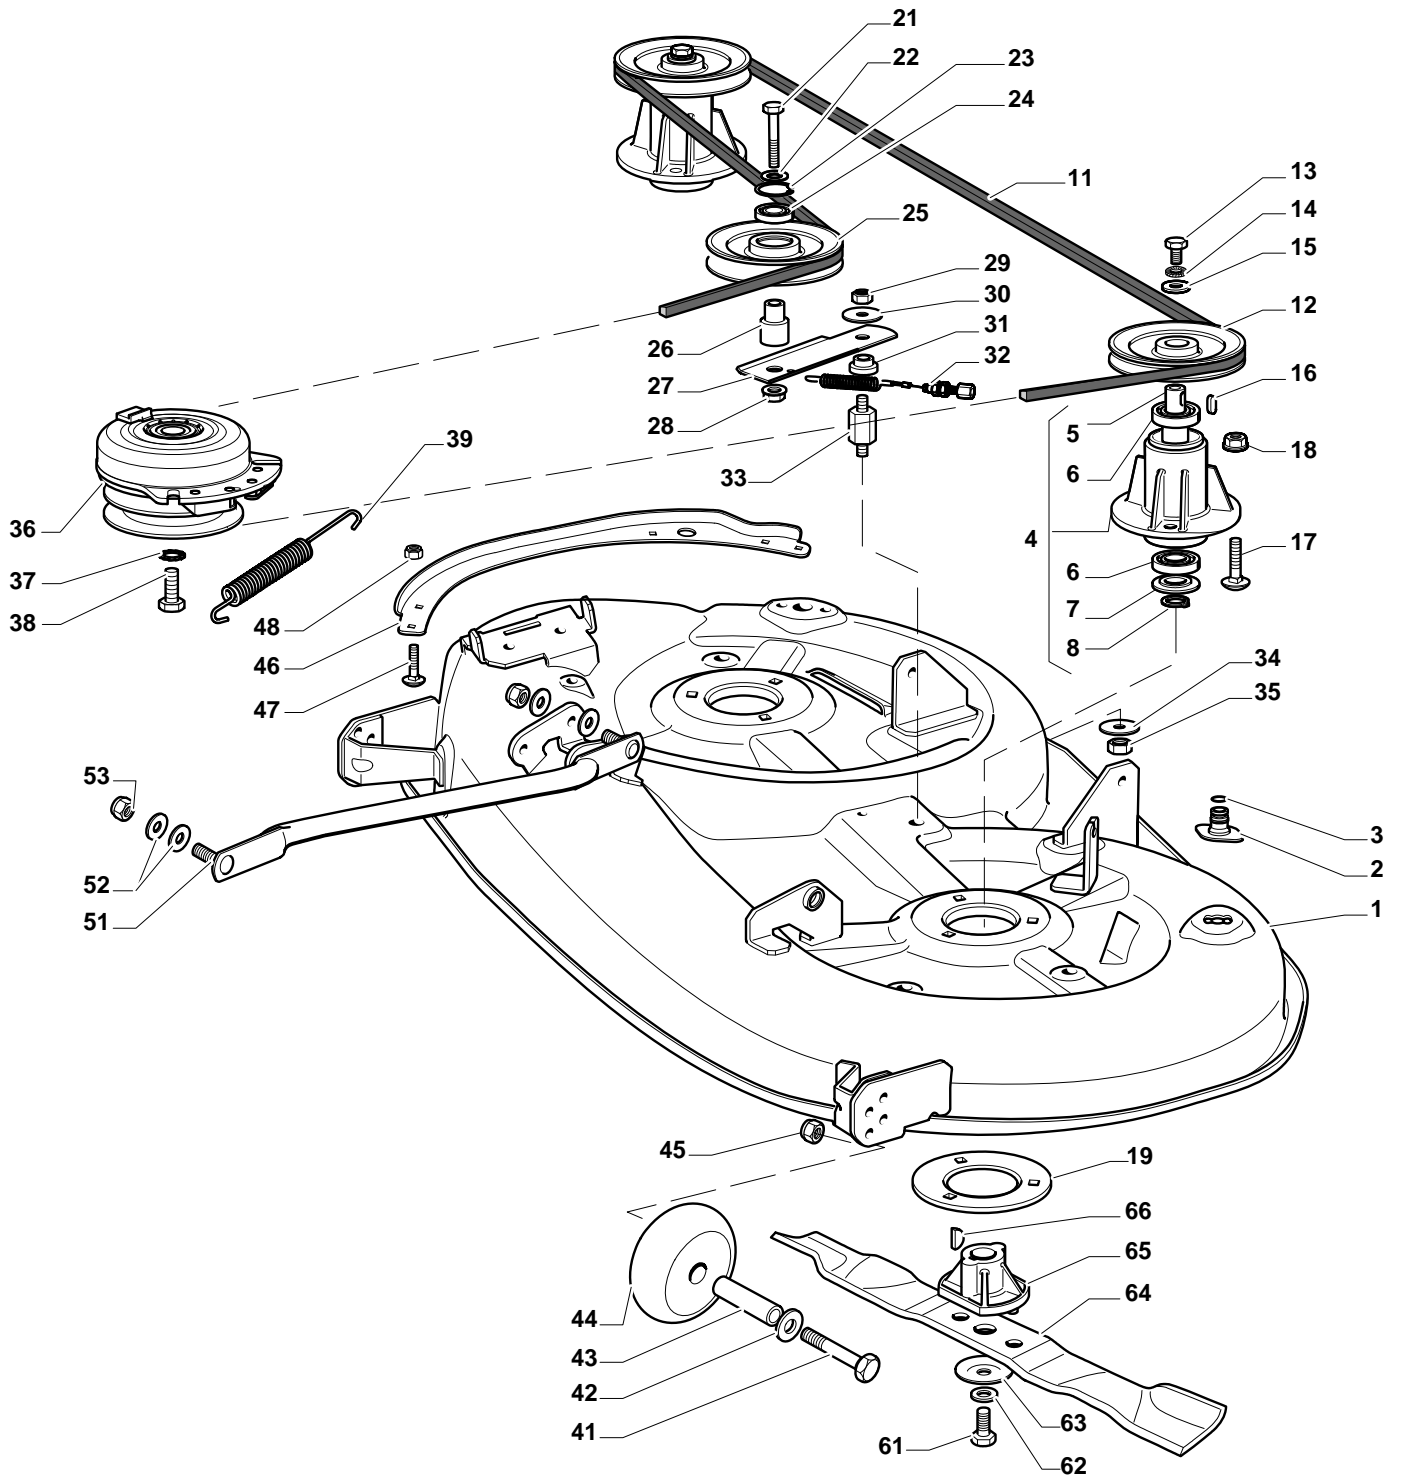

A 108 HB
Cutting Plate

A 108 HB

Cutting Plate

Pos.	Part no.	Q.ty	Description	Remarks
1	382565069/0	1	Plate	
2	325033086/0	2	Water Hose Connection	
3	19035000/0	2	Or Ring	
4	382207204/0	2	Flange Ass.Y	
5	125020804/0	2	Shaft	
6	119216047/0	4	Bearing	
7	25160501/0	2	Dust Cover	
8	12609260/0	2	Seeger	
11	135061506/0	1	Belt	
12	25601571/0	2	Pulley	
13	12793102/0	2	Screw	
14	12540260/0	2	Washer	
15	25670007/0	2	Washer	
16	12139480/0	2	Feather	
17	12818700/0	6	Screw	
18	12154210/0	6	Nut	
19	325160505/0	2	Plate	
21	12691800/0	1	Screw	
22	12524010/0	1	Washer	
23	12610800/0	1	Seeger	
24	119216048/0	1	Bearing	
25	125601586/0	1	Pulley	
26	125160056/0	1	Spacer	
27	325318255/0	1	Lever	
28	12293201/0	1	Nut	
29	12155020/0	1	Nut	
30	125670022/0	1	Washer	
31	125040635/0	1	Bush	
32	382004619/0	1	Wire	
33	125160057/0	1	Spacer	
34	12523080/0	1	Washer	
35	12156602/0	1	Nut	
36	118399062/0	1	Clutch	
37	12543000/0	1	Washer	
38	12737320/0	1	Screw	
39	22430216/0	1	Spring	
41	12692050/0	2	Screw	
42	12523060/0	2	Washer	
43	25510072/0	2	Spacer	
44	82700001/0	2	Anti Scalp Wheel Ø 100	
45	12293201/0	2	Nut	
46	325547259/0	1	Stiffening	
47	12815200/0	5	Screw	
48	12154510/0	5	Nut	
51	382000565/0	2	Equalizer Rod	
52	25670008/1	8	Washer	
53	12156602/0	4	Nut	
61	12735694/0	2	Screw	
62	12523080/0	2	Washer	
63	22160400/0	2	Dust Cover	
64	182004357/0	2	Right Blade Mulching	
65	25463200/0	2	Blade Hub	
66	12139100/0	2	Feather, Crankshaft Ø 22.2