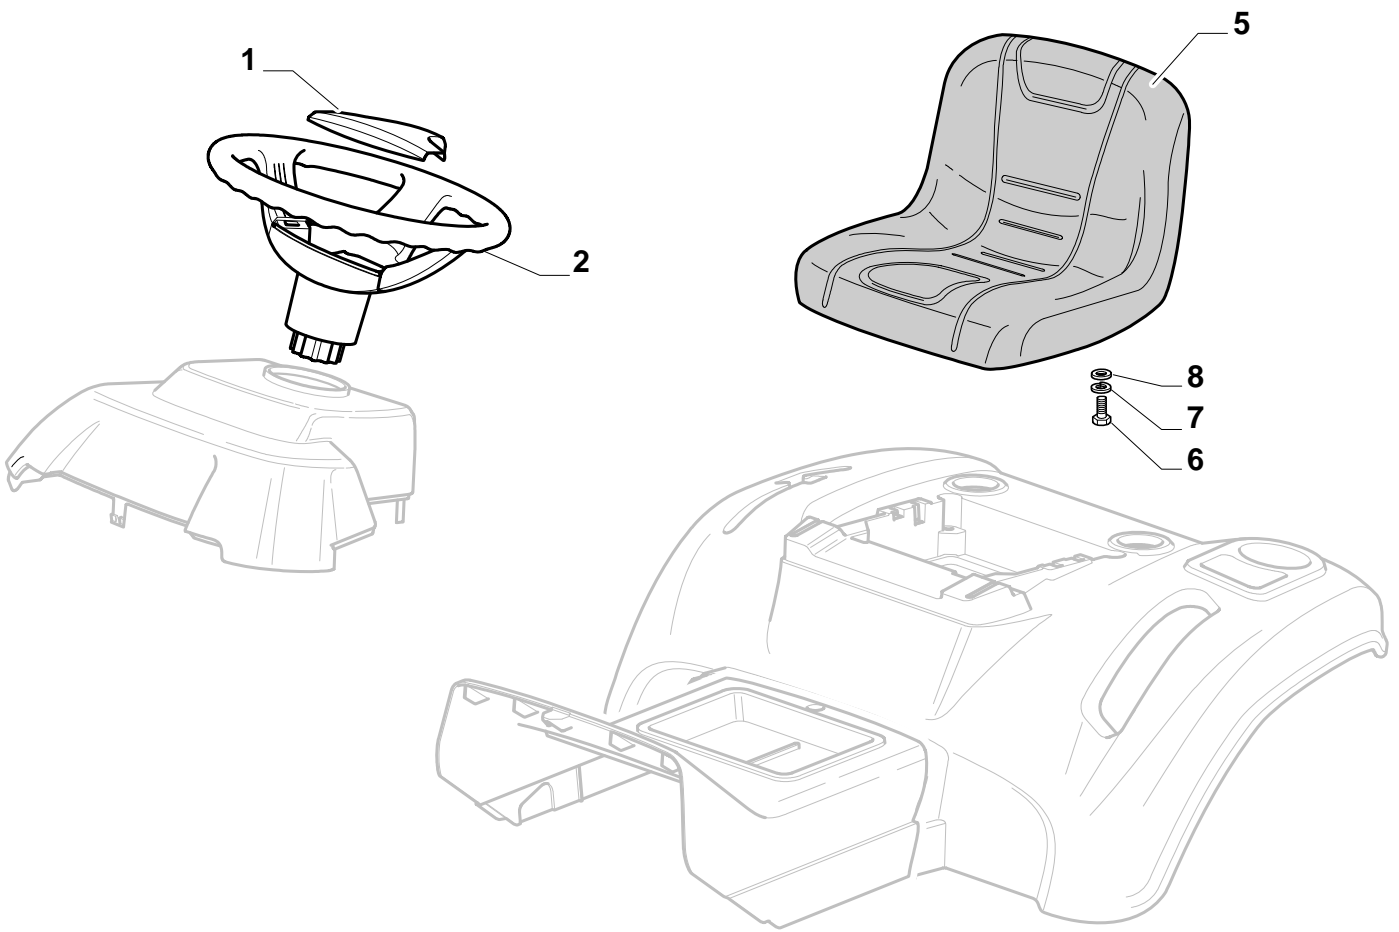

A 108 HB

Seat & Steering Wheel

A 108 HB

Seat & Steering Wheel

Pos.	Part no.	Q.ty	Description	Remarks
1	325580503/0	1	Steering Plate	
2	325961219/0	1	Steering Wheel	
5	125722472/0	1	Seat	
6	12792611/0	4	Screw	
7	12540260/0	4	Washer	
8	12523060/0	4	Washer	