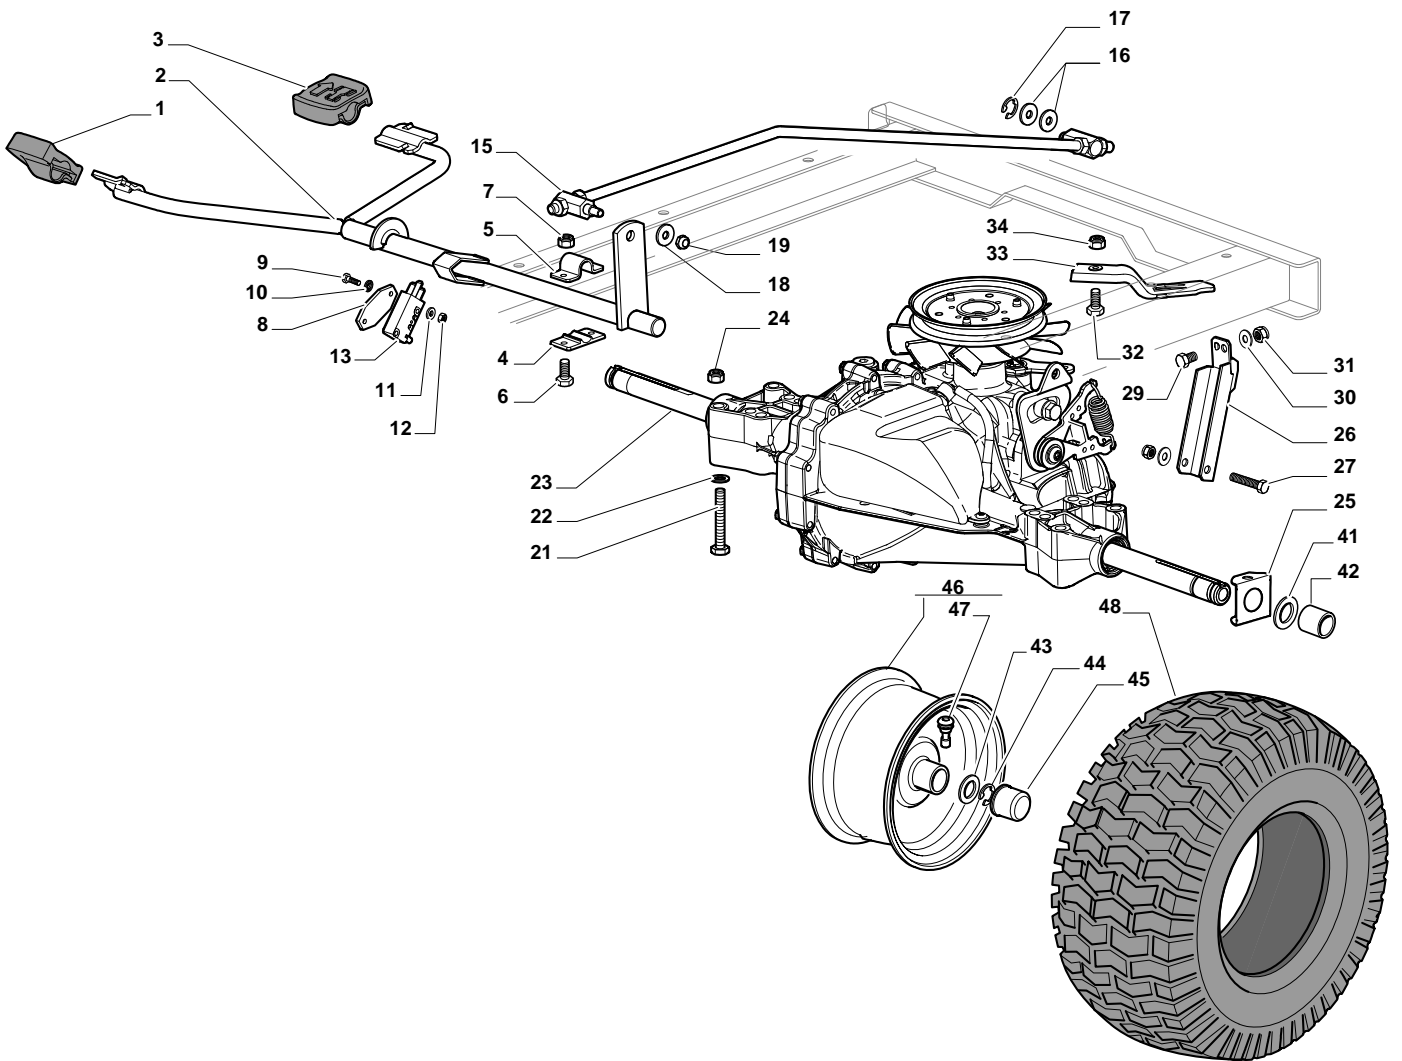

A 108 HB
Transmission

A 108 HB

Transmission

Pos.	Part no.	Q.ty	Description	Remarks
1	25110274/0	1	Clamp Cover Front	
2	382000574/0	1	Drive Pedal	
3	25110331/0	1	Clamp Cover Rear	
4	325785350/0	2	Support	
5	325547231/0	2	Plate	
6	12791213/1	4	Screw	
7	12154510/0	4	Nut	
8	27546019/0	1	Plate	
9	12735602/0	2	Screw	
10	12540020/0	2	Washer	
11	12581100/0	2	Grower	
12	12290791/0	2	Nut	
13	19410609/0	1	Neutral Switch (Hydro)	
15	382000573/0	1	Rod	
16	25670011/0	2	Washer	
17	12000955/0	1	Circlip	
18	12523040/0	1	Washer	
19	12154510/0	1	Nut	
21	12691600/0	4	Screw	
22	12521350/0	4	Washer	
23	118400919/0	1	Rear Axle (Hydro-Gear T2-Aded-2X3C-1Pa1)	
23	118400919/1	1	Rear Axle Hydro-Gear T2-Adbf-2X3C-1Px1	
24	12155000/0	4	Nut	
25	325670026/0	2	Washer	
26	325785349/0	1	Support	
27	12691700/0	1	Screw	
29	12792611/0	1	Screw	
30	12523060/0	2	Washer	
31	12155000/0	2	Nut	
32	12791213/1	1	Screw	
33	325318251/0	1	Lever	
34	12154510/0	1	Nut	
41	25670005/1	2	Washer	
42	125160055/0	2	Spacer	
43	25670005/1	6	Washer	
44	12001010/0	2	Benzing	
45	322110233/0	2	Hub Cover	
46	382000597/0	2	Rimm	
47	25950000/0	2	Valve	
48	125590015/0	2	Shoe