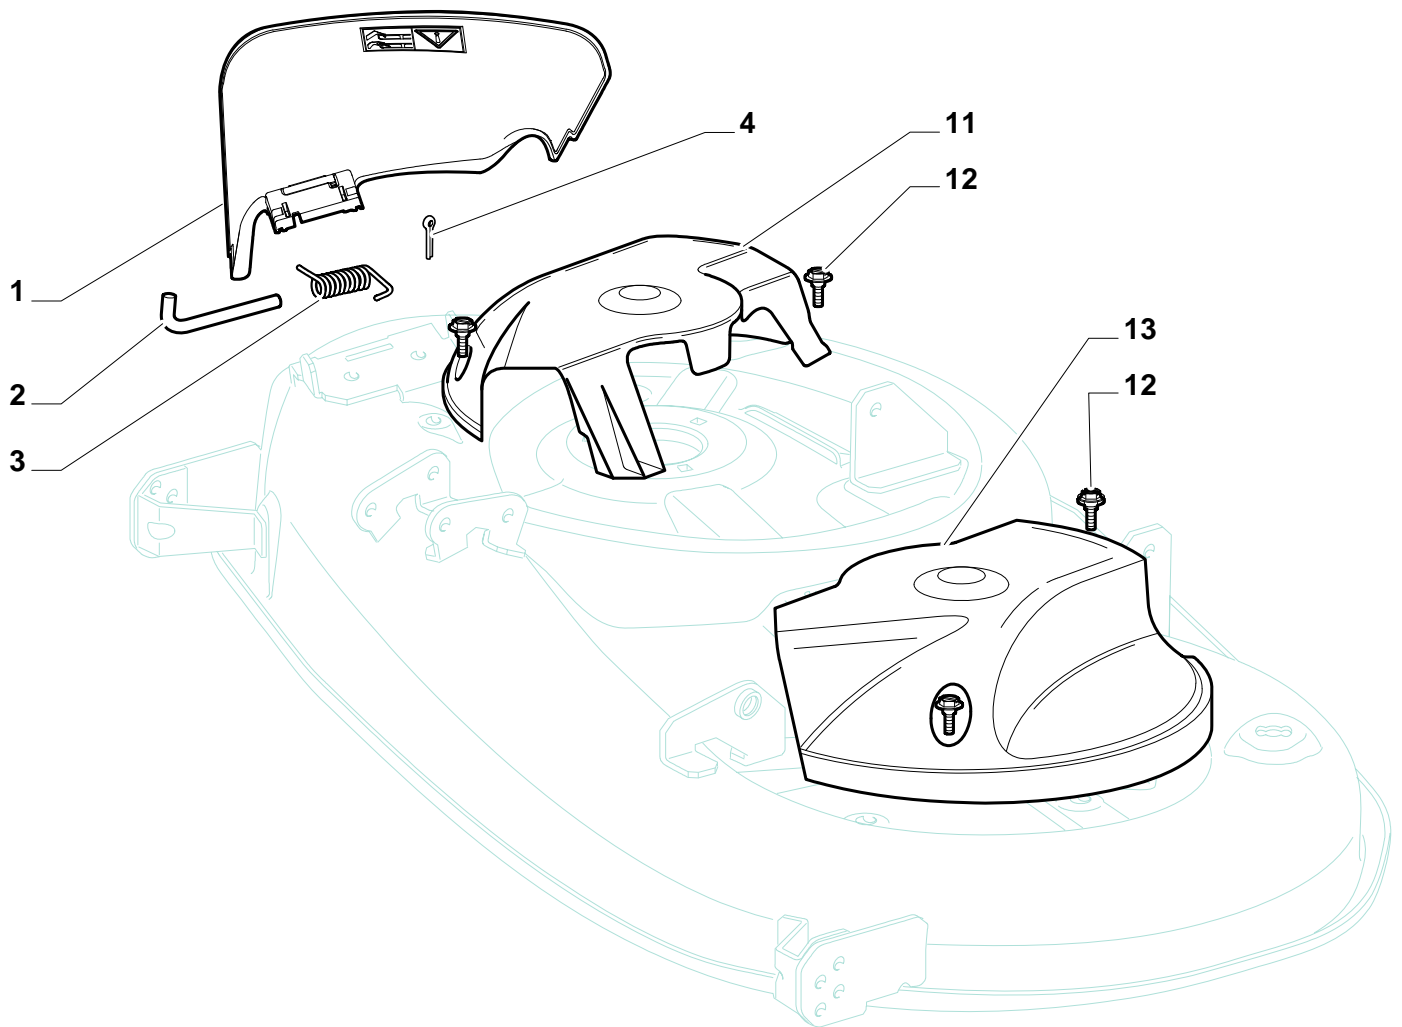

A 108 HB
Guards

A 108 HB

Guards

Pos.	Part no.	Q.ty	Description	Remarks
1	325600087/0	1	Exit Protection	
2	25510073/0	1	Pin	
3	125430242/1	1	Spring	
4	12141418/0	1	Washer	
11	325600088/0	1	Case	
12	125943006/0	4	Screw	
13	325600089/0	1	Case