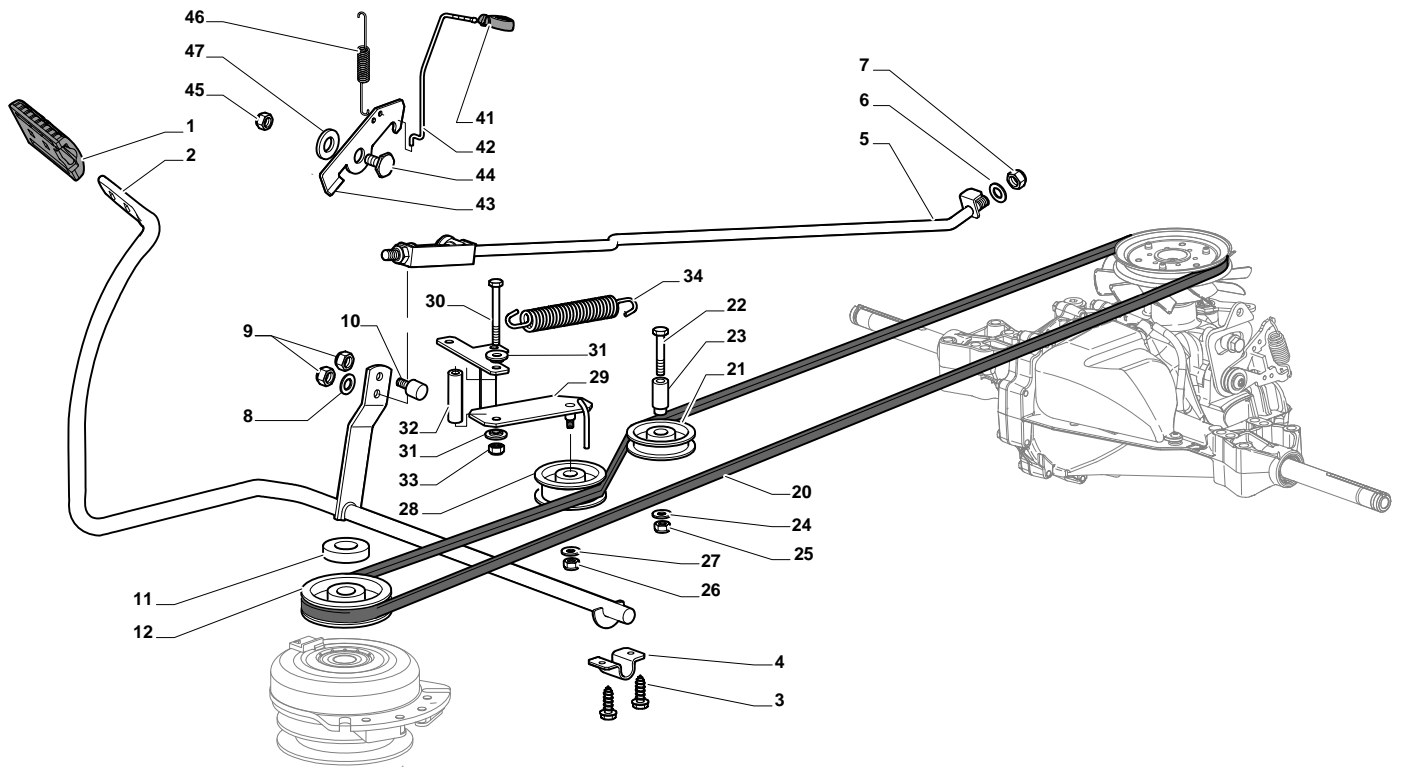

A 108 HB

Brake And Gearbox Controls

A 108 HB

Brake And Gearbox Controls

Pos.	Part no.	Q.ty	Description	Remarks
1	325110409/0	1	Clamp Cover	
2	382000575/0	1	Pedal	
3	12735599/0	4	Screw	
4	325547231/0	2	Plate	
5	382000576/0	1	Rod	
6	12521360/0	1	Washer	
7	12156602/0	1	Nut	
8	25670011/0	1	Washer	
9	12155000/0	2	Nut	
10	125510116/0	1	Pin	
11	25160021/0	1	Spacer	
12	125601577/0	1	Pulley	
13	12524010/0	2	Washer	
20	135062003/0	1	Belt	
21	25601555/0	1	Pulley	
22	12691400/0	1	Right Screw	
23	125160051/0	1	Spacer	
24	12523060/0	1	Washer	
25	12155000/0	1	Nut	
26	12155000/0	1	Nut	
27	12523060/0	1	Washer	
28	25601554/0	1	Pulley	
29	382318245/0	1	Lever	
30	12691600/0	1	Screw	
31	25038002/1	2	Bush	
32	25160027/0	1	Spacer	
33	12155000/0	1	Nut	
34	125430262/0	1	Spring	
41	325394534/0	1	Knob	
42	125033083/0	1	Rod	
43	325253011/0	1	Hook	
44	22524970/2	1	Pin	
45	12155000/0	1	Nut	
46	25430213/0	1	Spring	
47	12523060/0	1	Washer