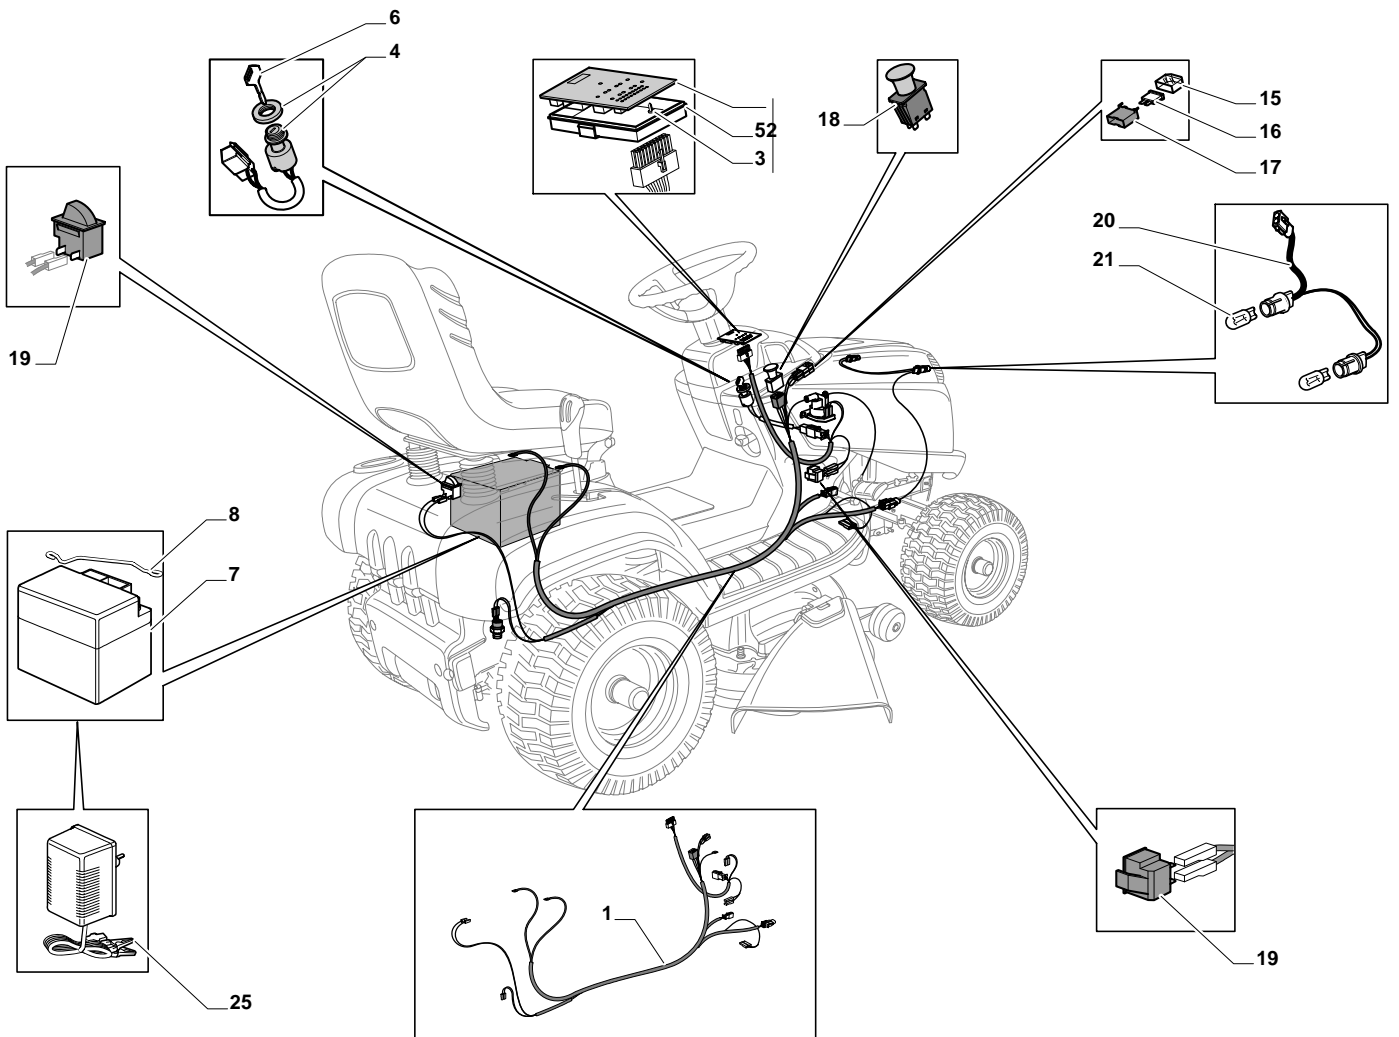

A 108 HB

Electrical Parts

A 108 HB

Electrical Parts

Pos.	Part no.	Q.ty	Description	Remarks
1	182040158/0	1	Cables Ass.Y	
2	382722429/0	1	Electronic Card	
3	12735101/0	1	Screw	
4	118450075/0	1	Starting Switch	
5	325600080/0	1	Card Protection	
6	118210023/0	1	Starting Key	
7	18120002/1	1	Battery	
8	125430265/0	1	Spring	
15	33215000/0	2	Cover	
16	33340036/0	1	Fuse 25 A	
16	33340040/0	1	Fuse 10A	
17	33500007/0	2	Fuse Carrier	
18	118450074/0	1	Clutch Switch	
19	119410613/0	2	Micro	
20	82040073/0	1	Cable	
21	18459100/0	2	Farilamp For Lights	
25	182180090/0	1	Battery Charger