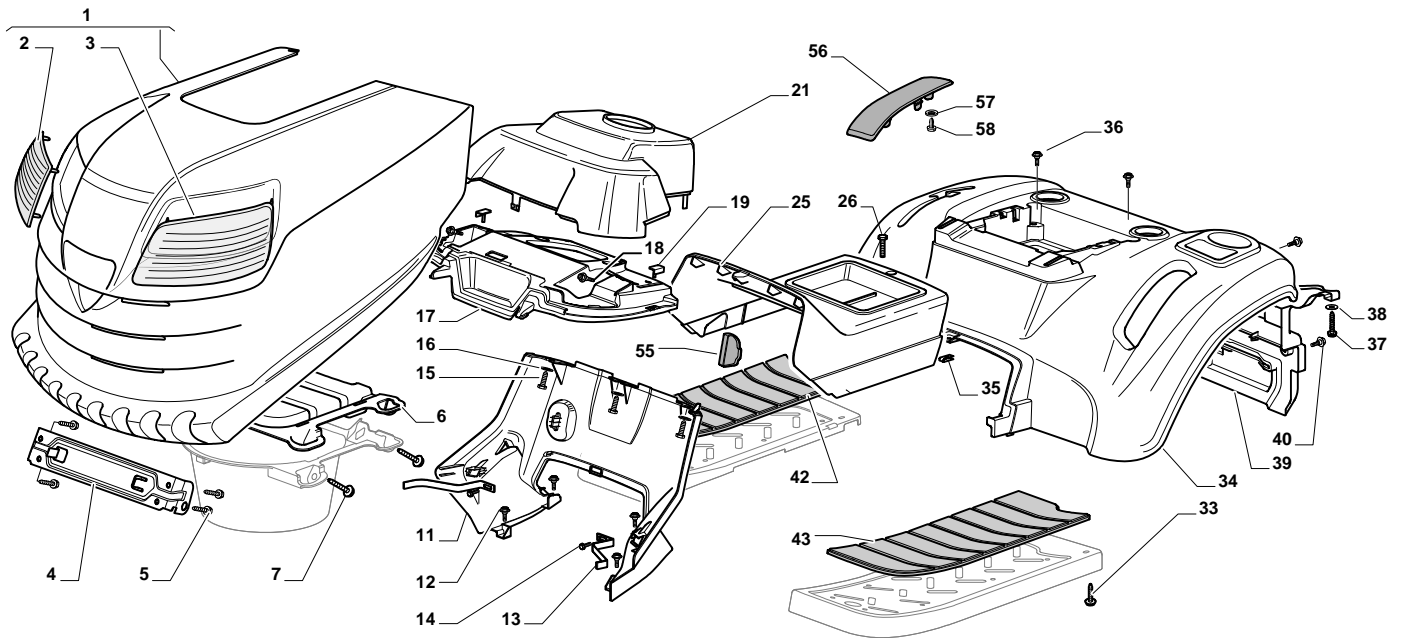

...THINKING GREEN

A 108 HB
Chassis

A 108 HB

Chassis

Pos.	Part no.	Q.ty	Description	Remarks
1	24487998/0	1	Cotter Pin	
2	25510079/0	2	Pin	
3	12154210/0	2	Nut	
4	12735599/0	2	Screw	
5	325547225/0	1	Right Plate	
6	325547227/0	1	Left Plate	
11	382785169/1	1	Steering Column Support	
12	125943009/0	4	Screw	
13	325785331/0	1	Right Seat Support	
14	325785333/0	1	Left Seat Support	
15	125943009/0	6	Screw	
16	382785179/0	1	Footboard Support	
17	125943009/0	2	Screw	
18	125943009/0	2	Screw	
20	325500041/1	1	Right Footboard	
21	325500043/1	1	Left Footboard	
22	12735599/0	2	Screw	
25	12293201/0	2	Nut	
26	325820109/0	1	Seat Support	
27	125160048/0	2	Spacer	
28	125430263/0	2	Spring	
29	325060038/0	1	Cam	
30	325820105/0	1	Support	
31	125430264/0	2	Spring	
32	12521350/0	2	Washer	
33	12691400/0	2	Right Screw	
34	325122002/0	2	Hood	
35	382547061/0	1	Plate	
36	22524970/2	2	Pin	
37	382820151/0	1	Seat Support	
38	12155010/0	2	Nut	
39	118203854/0	2	Protection	
40	125943009/0	4	Screw	

A 108 HB

Body

A 108 HB

Body

Pos.	Part no.	Q.ty	Description	Remarks
1	325076916/0	1	Upper Engine Hood White	
2	325410887/0	1	Right Grill	
3	325410888/0	1	Left Grill	
4	325785317/0	1	Engine Hood Support	
5	12735403/0	4	Screw	
6	325263302/1	1	Air Intake Grill	
7	112728692/0	4	Screw	
11	325785298/0	1	Dashboard Support	
12	125943010/0	4	Screw	
13	325270325/0	2	Guide	
14	12735599/0	2	Screw	
15	112735406/0	3	Screw	
16	12523040/0	3	Washer	
17	325120202/1	1	Dashboard	
18	125943010/0	2	Screw	
19	325260003/0	2	Grommet	
21	325120203/0	1	Cover	
25	325110423/0	1	Cover, White	
26	125943010/0	1	Screw	
33	112735406/0	4	Screw	
34	325110422/0	1	Wheels Cover White	
35	112437506/0	1	Plate	
36	125943010/0	2	Screw	
37	112735406/0	2	Screw	
38	12523040/0	2	Washer	
39	325547208/1	1	Plate	
40	125943010/0	2	Screw	
42	325110384/0	1	Right Footboardcover	
43	325110385/0	1	Left Footboard Cover	
56	325207190/0	1	Cover	
57	12523050/0	4	Washer	
58	12735403/0	2	Screw	