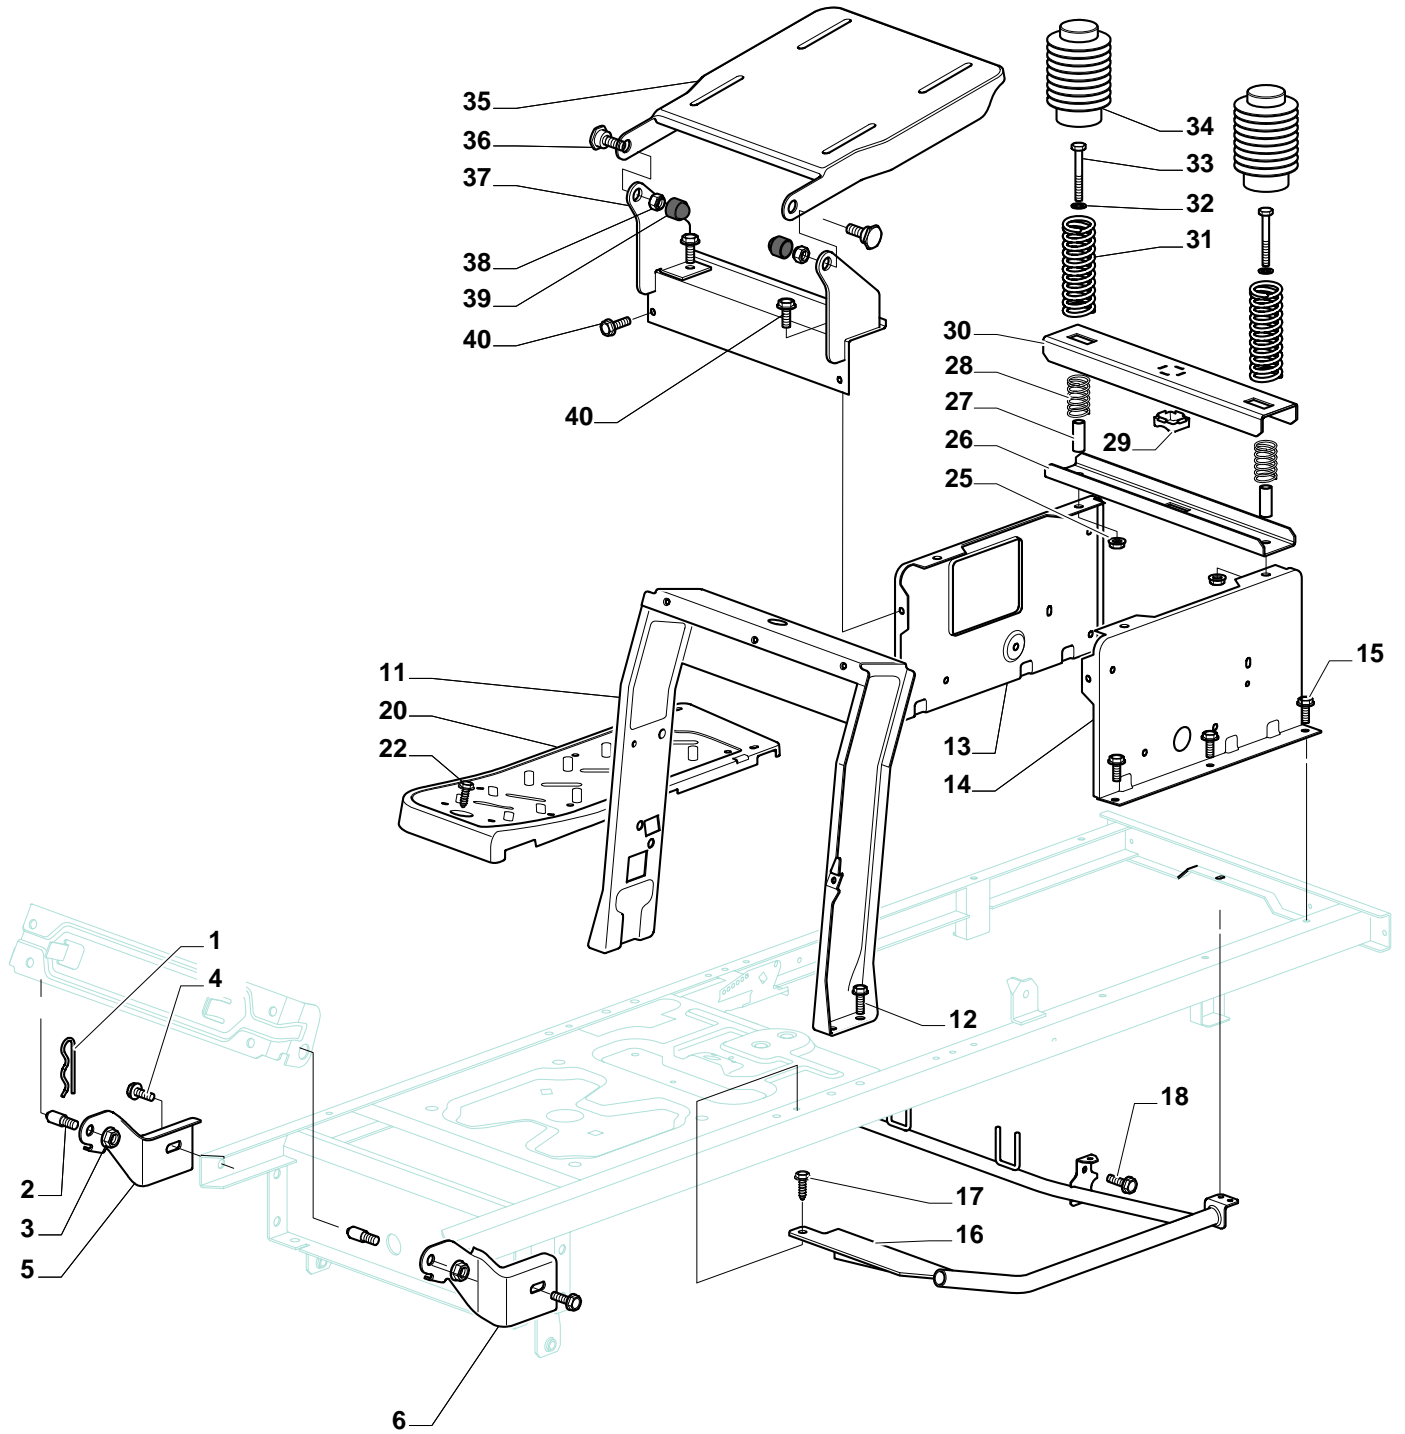

A 108 HB
Chassis

A 108 HB

Chassis

Pos.	Part no.	Q.ty	Description	Remarks
1	24487998/0	1	Cotter Pin	
2	25510079/0	2	Pin	
3	12154210/0	2	Nut	
4	12735599/0	2	Screw	
5	325547225/0	1	Right Plate	
6	325547227/0	1	Left Plate	
11	382785169/1	1	Steering Column Support	
12	125943009/0	4	Screw	
13	325785331/0	1	Right Seat Support	
14	325785333/0	1	Left Seat Support	
15	125943009/0	6	Screw	
16	382785179/0	1	Footboard Support	
17	125943009/0	2	Screw	
18	125943009/0	2	Screw	
20	325500041/1	1	Right Footboard	
21	325500043/1	1	Left Footboard	
22	12735599/0	2	Screw	
25	12293201/0	2	Nut	
26	325820109/0	1	Seat Support	
27	125160048/0	2	Spacer	
28	125430263/0	2	Spring	
29	325060038/0	1	Cam	
30	325820105/0	1	Support	
31	125430264/0	2	Spring	
32	12521350/0	2	Washer	
33	12691400/0	2	Right Screw	
34	325122002/0	2	Hood	
35	382547061/0	1	Plate	
36	22524970/2	2	Pin	
37	382820151/0	1	Seat Support	
38	12155010/0	2	Nut	
39	118203854/0	2	Protection	
40	125943009/0	4	Screw