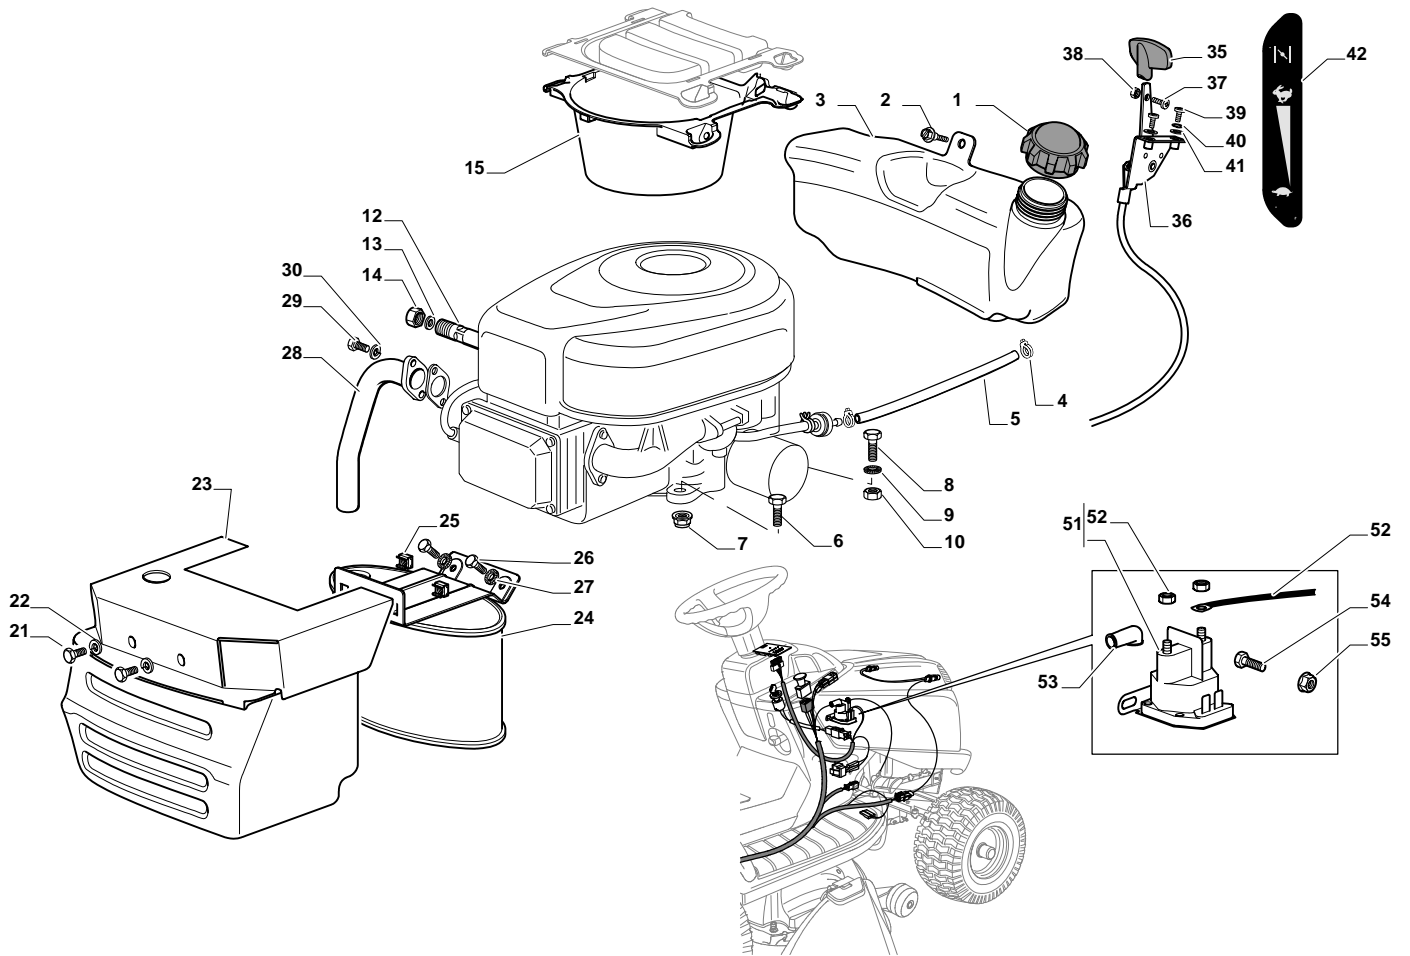

A 108 HB

Engine - B&S

A 108 HB

Engine - B&S

Pos.	Part no.	Q.ty	Description	Remarks
1	25795001/1	1	Cap	
2	125943010/0	4	Screw	
3	325735126/0	1	Tank	
4	18375051/1	2	Fair Led	
5	25869057/0	1	Connecting Tube (1000 Mm)	
6	112735108/1	3	Screw	
7	12154210/0	3	Nut	
8	12691115/0	1	Left Screw	
9	12540260/0	1	Washer	
10	12154210/0	1	Nut	
12	25598050/0	1	Oil Discharge Extension	
13	18401001/1	1	Oil Seal	
14	18737849/0	1	Oil Cap	
15	325108044/1	1	Conveyor	
21	12792611/0	2	Screw	
22	12540260/0	2	Washer	
23	382598047/0	1	Muffler Protection	
24	182750010/0	1	Muffler	
25	12360425/0	2	Nut	
26	12792611/0	2	Screw	
27	12540260/0	2	Washer	
28	18738206/0	1	Exhaust Tube	
29	12737450/0	2	Screw	
30	12540260/0	2	Washer	
35	325394531/0	1	Knob	
36	82000200/1	1	Accelerator	
37	112726389/0	1	Screw	
38	12290800/0	1	Nut	
39	112726389/0	2	Screw	
40	12540020/0	2	Washer	
41	12521310/0	2	Washer	
42	114363697/0	1	Label	
51	18736111/0	1	Starter Relay	
52	12360352/0	2	Nut	
53	25065002/0	1	Cable	
54	18564864/1	1	Protection	
55	12790781/0	1	Screw	
56	12154510/0	2	Nut