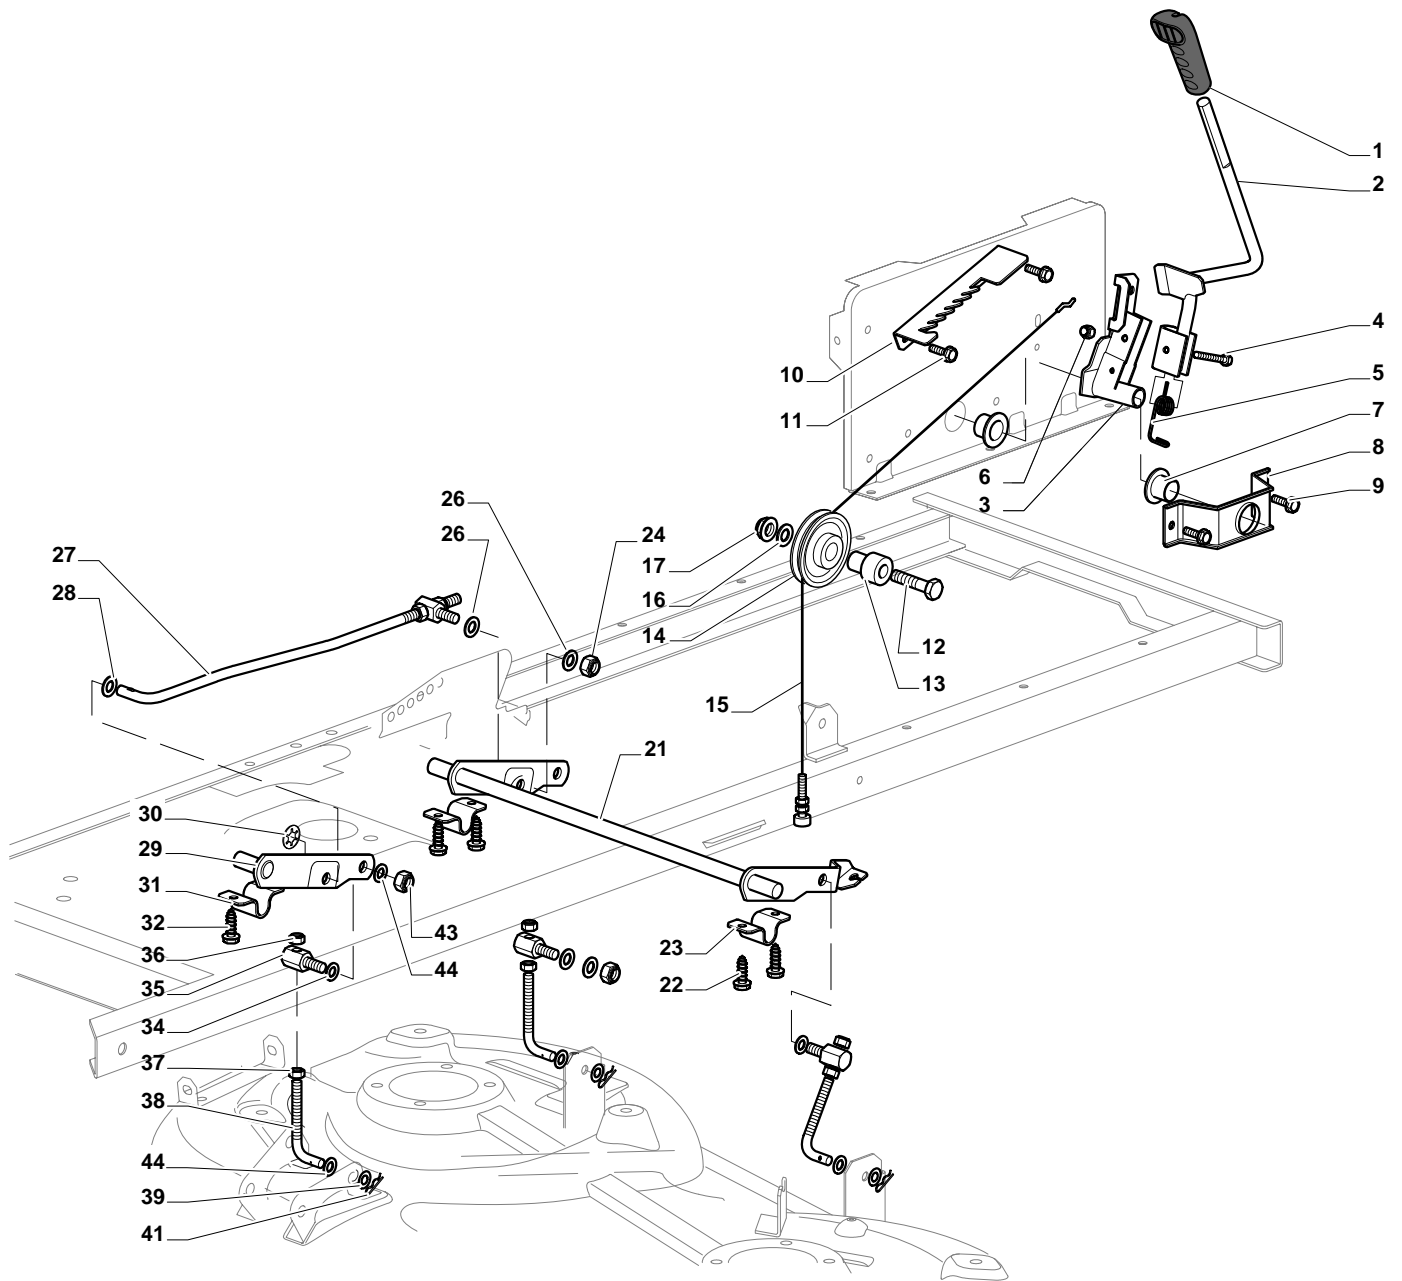

A 108 HB

Cutting Plate Lifting

A 108 HB

Cutting Plate Lifting

Pos.	Part no.	Q.ty	Description	Remarks
1	325394533/0	1	Knob	
2	382318229/0	1	Lever	
3	382318231/0	1	Axle	
4	12674700/0	1	Screw	
5	125430261/0	1	Spring	
6	12154510/0	1	Nut	
7	325038006/0	2	Bush	
8	325785297/0	1	Support	
9	125943009/0	2	Screw	
10	325735515/0	1	Steering Shaft	
11	125943009/0	2	Screw	
12	12793701/0	1	Screw	
13	125040636/0	1	Bush	
14	125601579/0	1	Pulley	
15	382004620/0	1	Wire	
16	12523060/0	1	Washer	
17	12293201/0	1	Nut	
21	382318239/0	1	Axle	
22	12735599/0	4	Screw	
23	325547231/0	2	Plate	
24	12155000/0	1	Nut	
26	25670011/0	2	Washer	
27	382000569/0	1	Connecting Rod	
28	12521350/0	1	Washer	
29	382318237/0	1	Axle	
30	12604899/0	1	Crown Fastener	
31	325547231/0	1	Plate	
32	12735599/0	2	Screw	
34	25670008/1	3	Washer	
35	125510107/1	3	Pin	
36	12156602/0	3	Nut	
37	12295200/0	3	Nut	
38	25840012/0	3	Tie Rod	
39	12523060/0	3	Washer	
41	24487998/0	3	Cotter Pin	
43	12156602/0	3	Nut	
44	25670008/1	6	Washer	