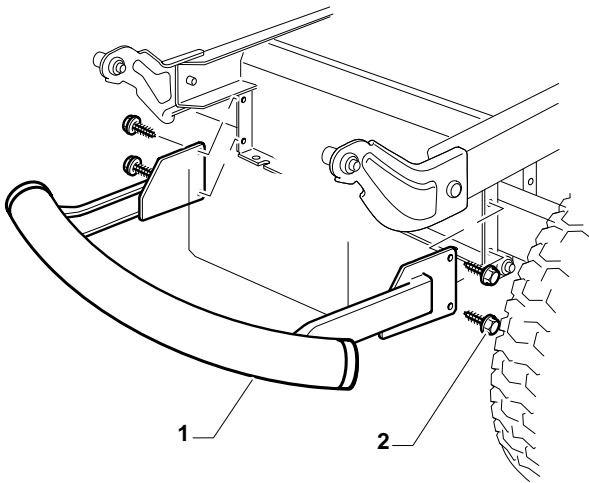

A 108 HB
Cutting Plate

A 108 HB

Cutting Plate

Pos.	Part no.	Q.ty	Description	Remarks
1	382565069/0	1	Plate	
2	325033086/0	2	Water Hose Connection	
3	19035000/0	2	Or Ring	
4	382207204/0	2	Flange Ass.Y	
5	125020804/0	2	Shaft	
6	119216047/0	4	Bearing	
7	25160501/0	2	Dust Cover	
8	12609260/0	2	Seeger	
11	135061506/0	1	Belt	
12	25601571/0	2	Pulley	
13	12793102/0	2	Screw	
14	12540260/0	2	Washer	
15	25670007/0	2	Washer	
16	12139480/0	2	Feather	
17	12818700/0	6	Screw	
18	12154210/0	6	Nut	
19	325160505/0	2	Plate	
21	12691800/0	1	Screw	
22	12524010/0	1	Washer	
23	12610800/0	1	Seeger	
24	119216048/0	1	Bearing	
25	125601586/0	1	Pulley	
26	125160056/0	1	Spacer	
27	325318255/0	1	Lever	
28	12293201/0	1	Nut	
29	12155020/0	1	Nut	
30	125670022/0	1	Washer	
31	125040635/0	1	Bush	
32	382004619/0	1	Wire	
33	125160057/0	1	Spacer	
34	12523080/0	1	Washer	
35	12156602/0	1	Nut	
36	118399062/0	1	Clutch	
37	12543000/0	1	Washer	
38	12737320/0	1	Screw	
39	22430216/0	1	Spring	
41	12692050/0	2	Screw	
42	12523060/0	2	Washer	
43	25510072/0	2	Spacer	
44	82700001/0	2	Anti Scalp Wheel Ø 100	
45	12293201/0	2	Nut	
46	325547259/0	1	Stiffening	
47	12815200/0	5	Screw	
48	12154510/0	5	Nut	
51	382000565/0	2	Equalizer Rod	
52	25670008/1	8	Washer	
53	12156602/0	4	Nut	
61	12735694/0	2	Screw	
62	12523080/0	2	Washer	
63	22160400/0	2	Dust Cover	
64	182004357/0	2	Right Blade Mulching	
65	25463200/0	2	Blade Hub	
66	12139100/0	2	Feather, Crankshaft Ø 22.2	

A 108 HB

Labels

Pos.	Part no.	Q.ty	Description	Remarks
1	114362365/1	1	Label	
3	114363699/0	1	Label	
4	14361438/0	1	Label	
5	114363701/0	1	Label	
6	114363700/0	1	Label	
8	114356699/1	1	Label	

A 108 HB

Optionals On Request