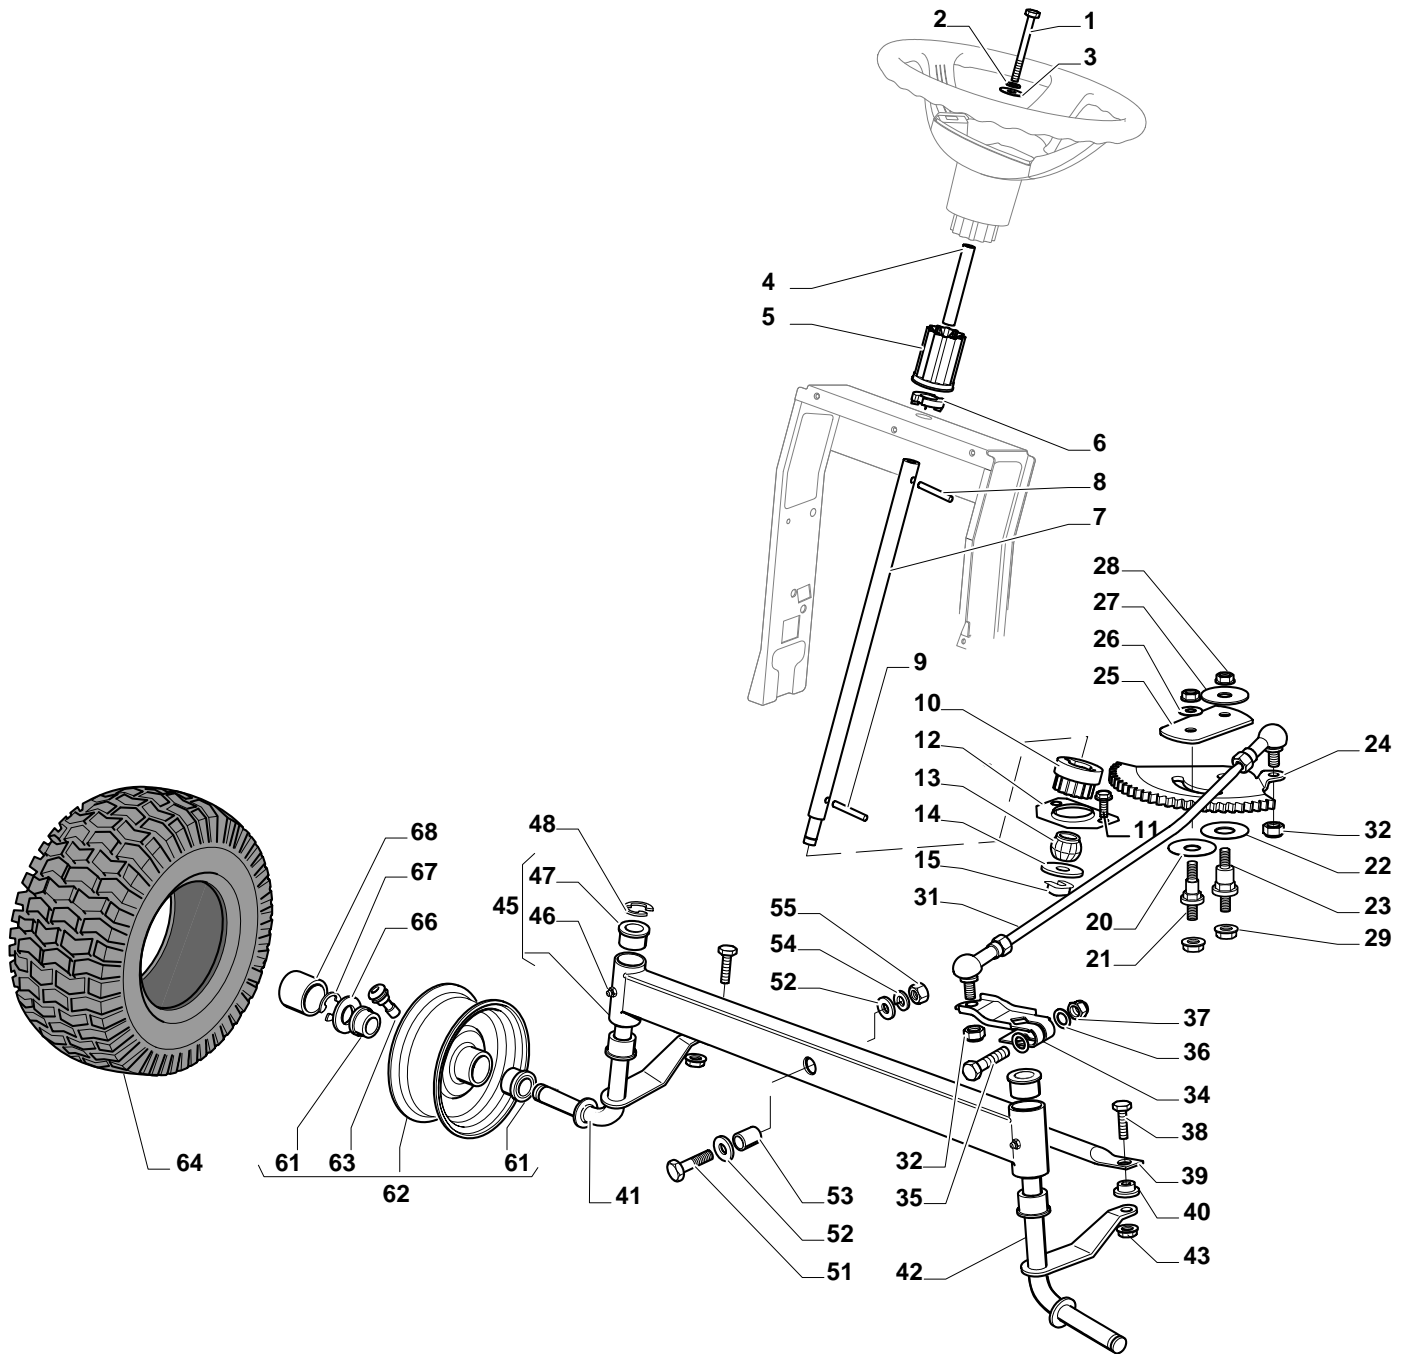

A 108 HB
Steering

A 108 HB

Steering

Pos.	Part no.	Q.ty	Description	Remarks
1	12692050/0	1	Screw	
2	12540260/0	1	Washer	
3	12523070/0	1	Washer	
4	125160047/0	1	Spacer	
5	325785318/0	1	Support	
6	325038008/0	1	Bush	
7	125520007/0	1	Steering Column	
8	112620300/0	1	Pin	
9	12622650/0	1	Pin	
10	125570003/0	1	Pinion	
11	27943051/0	2	Screw	
12	325785213/1	1	Support	
13	25743000/0	1	Joint	
14	12521370/0	1	Washer	
15	12436030/0	1	Plate	
20	22672151/0	1	Washer	
21	125510104/0	1	Pin	
22	125670023/0	1	Washer	
23	125510109/0	1	Pin	
24	325735519/0	1	Steering Shaft	
25	325547233/0	1	Plate	
26	12369500/0	1	Washer	
27	22160400/0	1	Dust Cover	
28	12155010/0	2	Nut	
29	12154210/0	2	Nut	
31	382000566/0	1	Steering Rod	
32	12156602/0	2	Nut	
34	325318243/0	1	Lever	
35	12692390/0	1	Screw	
36	12521360/0	2	Washer	
37	12156602/0	1	Nut	
38	125510103/0	2	Pin	
39	325840029/0	1	Tie Rod	
40	325038007/0	2	Bush	
41	382230373/0	1	Right Stub Axle	
42	382230375/0	1	Left Stub Axle	
43	12155000/0	2	Nut	
45	382034030/0	1	Equalizer With Bush And Lubricator	
46	12379511/0	2	Grease Dispenser	
47	25034002/1	4	Brass	
48	12001010/0	1	Benzing	
51	12692695/0	1	Screw	
52	12523100/0	2	Washer	
53	25160016/0	1	Spacer	
54	12587100/0	1	Washer	
55	12295300/0	1	Nut	
61	25122200/2	4	Bearing	
62	182000598/0	2	Rimm	
63	25950000/0	2	Valve	
64	127590066/0	2	Tire	
66	25670005/1	2	Washer	
67	12001010/0	2	Benzing	
68	322110233/0	2	Hub Cover