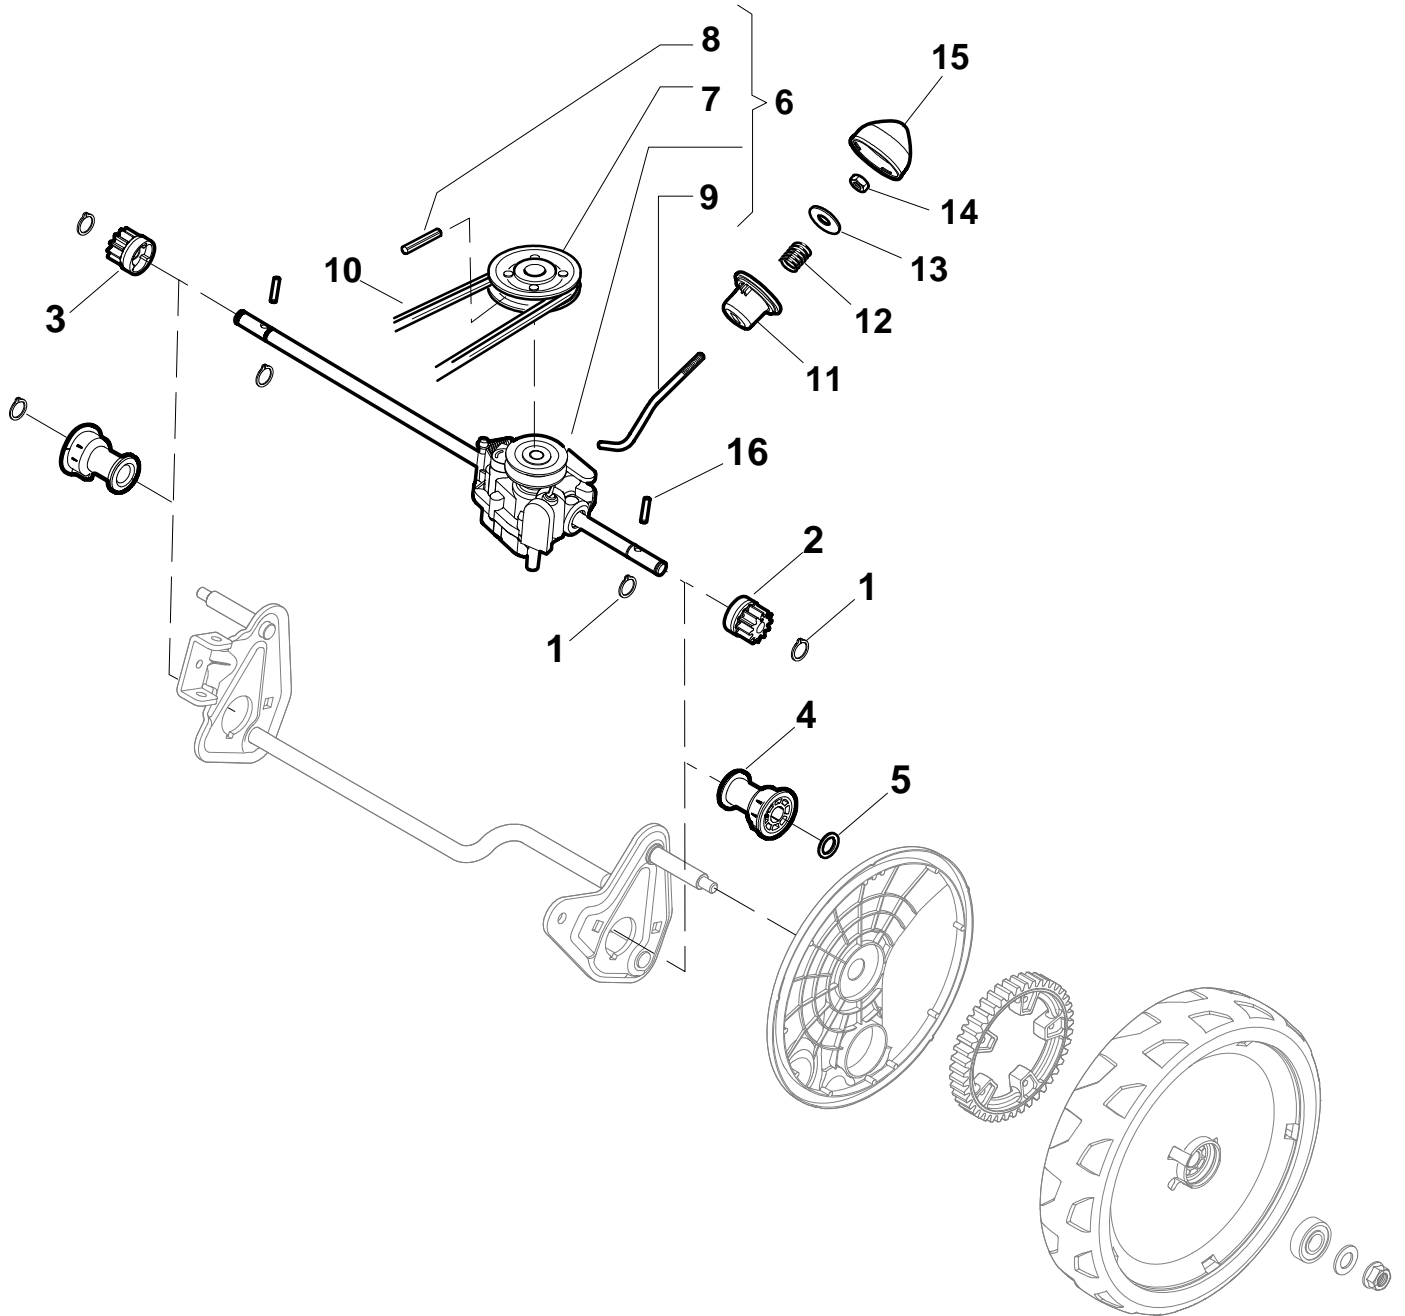

A 410 SB
Rear Drive

A 410 SB

Rear Drive

Pos.	Part no.	Q.ty	Description	Remarks
1	12608600/0	4	Seeger	
2	22570120/1	1	Pinion L	
3	22570110/1	1	Pinion R	
4	322042066/0	2	Bush	
5	112521371/0	2	Washer	
6	81003092/0	1	Gear Box	
7	22601904/0	1	Pulley	
8	12645700/0	1	Pin	
9	22033283/0	1	Adjustment Rod	
10	35063800/0	1	Belt Z 27	
11	22041957/1	1	Bush	
12	22450063/0	1	Spring	
13	22680009/0	1	Washer	
14	12154510/0	1	Nut	
15	22110230/0	1	Cap	
16	22753000/0	2	Pin