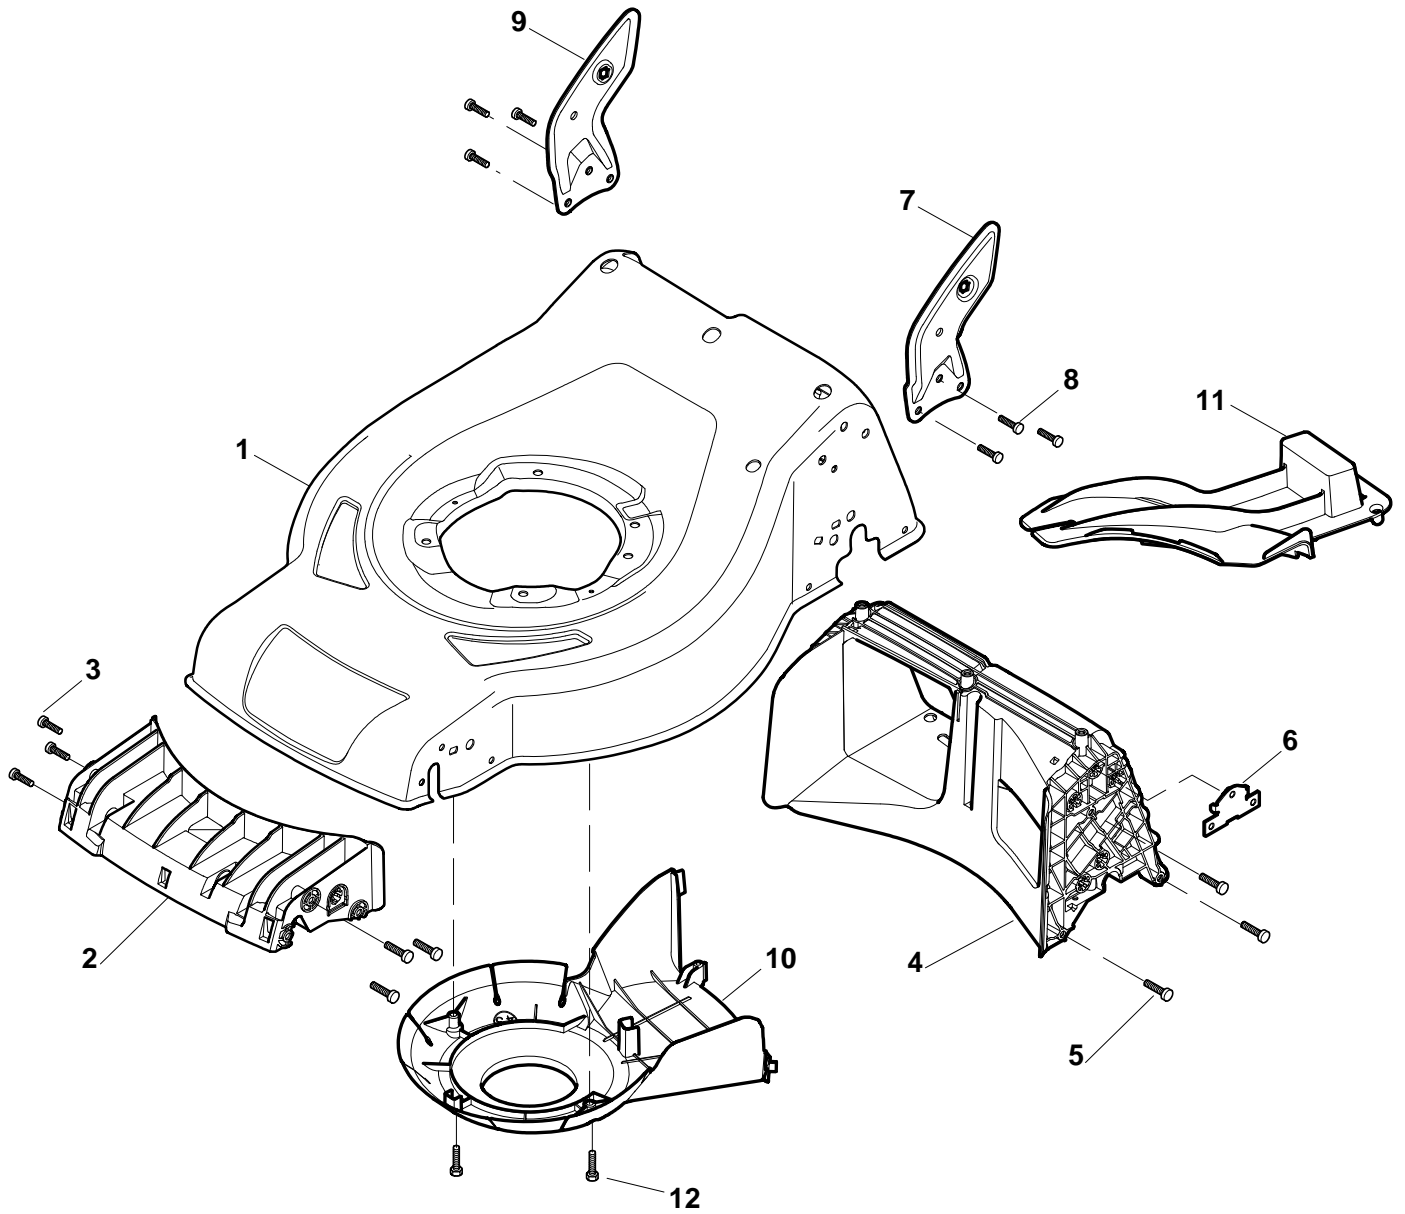

...THINKING GREEN

A 410 SB

Height Adjusting

A 410 SB

Height Adjusting

Pos.	Part no.	Q.ty	Description	Remarks
1	322545189/0	2	Plate	
2	322735597/0	1	Sector, Height Adjustment	
3	381005141/0	2	Support, Wheel	
4	381003354/0	2	Lever, Height Adjustment	
5	22519811/0	2	Pin	
6	12521350/0	2	Washer	
7	12155000/0	2	Nut	
9	322735595/0	1	Sector, Height Adjustment	
11	112728698/0	4	Screw	
12	22545152/0	2	Plate	
13	381302819/0	1	Axle, Rear Wheels	
14	122534131/0	1	Pin	
15	381003356/0	1	Lever, Height Adjustment	
16	122446192/0	1	Spring	
17	12154510/0	1	Nut	
18	322600204/0	2	Wheel Protection	
21	12521350/0	2	Washer	
22	12155000/0	2	Nut	

A 410 SB

Deck

A 410 SB

Deck

Pos.	Part no.	Q.ty	Description	Remarks
1	381004050/0	1	Deck	
2	322108300/0	1	Front Conveyor Assy	
3	112728699/0	6	Screw	
4	322108302/0	1	Rear Conveyor Assy	
5	112728699/0	6	Screw	
6	322545213/0	2	Plate	
7	381005139/0	1	Bracket, L	
8	112727801/0	6	Screw	
9	381005137/0	1	Bracket, R	
10	322060241/0	1	Protection, Belt	
11	322140240/0	1	Deflector	
12	12728530/0	2	Screw	

A 410 SB

Handle, Lower Part

A 410 SB

Handle, Lower Part

Pos.	Part no.	Q.ty	Description	Remarks
1	381006737/0	1	Handle, Lower Part	
2	12819120/0	2	Screw	
3	22680006/1	2	Washer	
4	22399900/0	2	Knob	
4	322399840/0	2	Knob	
5	12293200/0	2	Nut	
7	12818900/0	2	Screw	
9	22399900/0	2	Knob	
9	322399840/0	2	Knob	
10	12293200/0	2	Nut	
11	12155000/0	2	Nut	
12	12521350/0	2	Washer	
13	12369500/0	2	Washer	
14	12760605/0	2	Screw	
15	381008691/0	1	Outfit, Screws	
15	381008692/0	1	Outfit, Screws	

A 410 SB

Wheel and Hub Cap

A 410 SB

Wheel and Hub Cap

Pos.	Part no.	Q.ty	Description	Remarks
1	381007442/0	2	Wheel Ø 180	
2	322042064/0	4	Bush	
3	322110636/0	2	Hub Cap Grey	
5	381007460/0	2	Wheel Ø 180	
6	322042064/0	4	Bush	
7	112728706/0	6	Screw	
8	322120116/0	2	Ring Gear	
9	322110636/0	2	Hub Cap Grey	