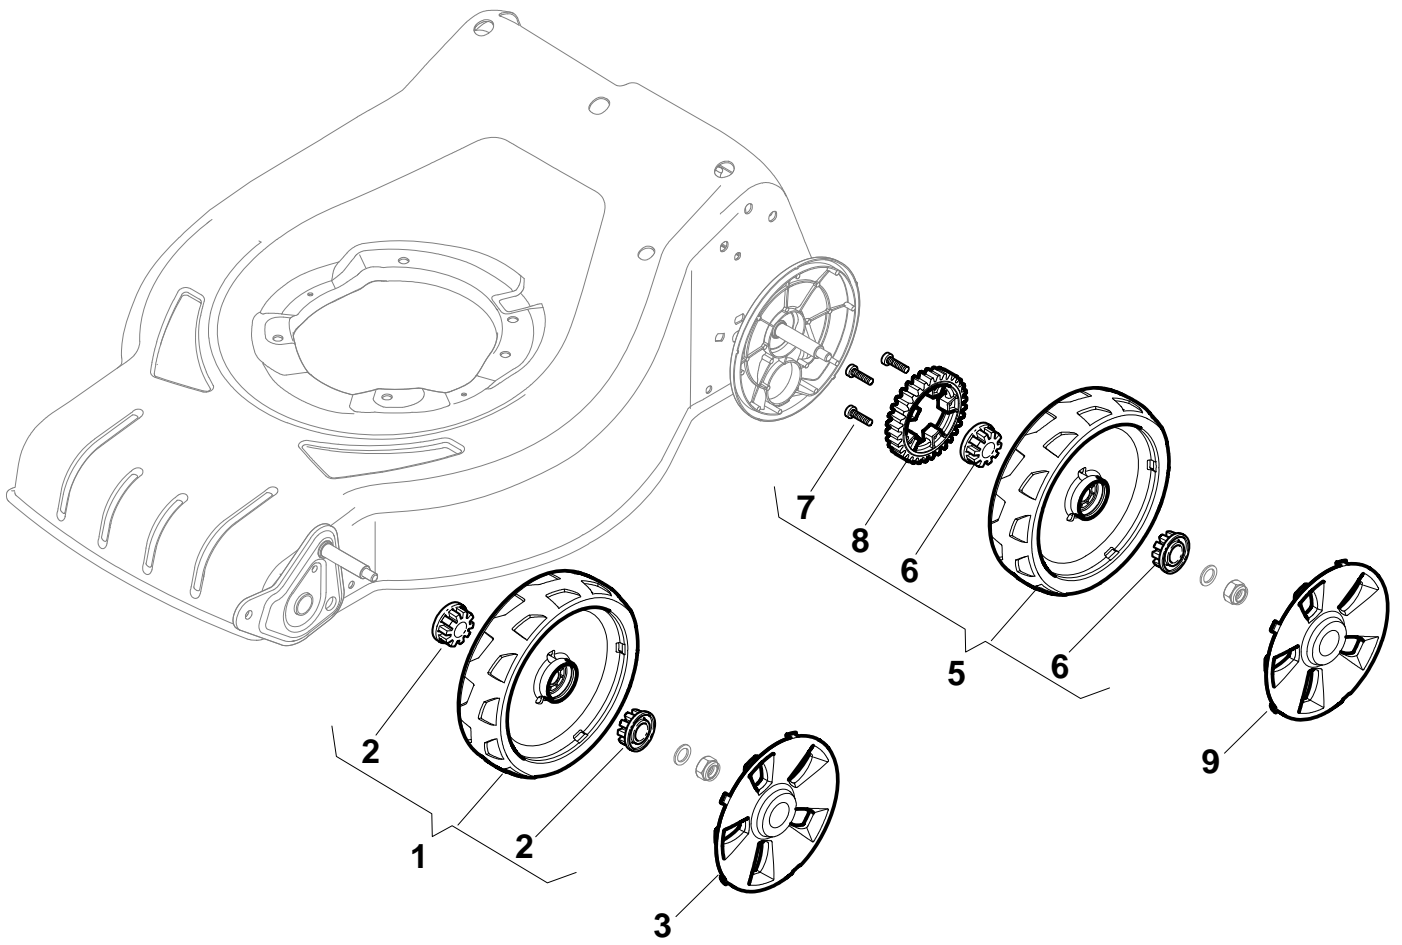

A 410 SB

Handle, Lower Part

A 410 SB

Handle, Lower Part

Pos.	Part no.	Q.ty	Description	Remarks
1	381006737/0	1	Handle, Lower Part	
2	12819120/0	2	Screw	
3	22680006/1	2	Washer	
4	22399900/0	2	Knob	
4	322399840/0	2	Knob	
5	12293200/0	2	Nut	
7	12818900/0	2	Screw	
9	22399900/0	2	Knob	
9	322399840/0	2	Knob	
10	12293200/0	2	Nut	
11	12155000/0	2	Nut	
12	12521350/0	2	Washer	
13	12369500/0	2	Washer	
14	12760605/0	2	Screw	
15	381008691/0	1	Outfit, Screws	
15	381008692/0	1	Outfit, Screws	

A 410 SB

Handle, Upper Part

A 410 SB

Handle, Upper Part

Pos.	Part no.	Q.ty	Description	Remarks
1	381006739/0	1	Handle, Upper Part	
2	22430313/0	1	Guide Spring	
3	12521330/0	1	Washer	
4	12154510/0	1	Nut	
5	118390020/0	1	Fairlead	
6	381003365/0	1	Lever, Engine Brake Yellow	
7	181030056/0	1	Cable, Thread Eng. Brake	
8	12727783/0	1	Screw	
9	12154510/0	1	Nut	
10	381003366/0	1	Lever, Driving Yellow	
11	381030051/0	1	Cable, Rear Drive	
12	22551640/0	1	Plate	

A 410 SB
Rear Drive

A 410 SB

Rear Drive

Pos.	Part no.	Q.ty	Description	Remarks
1	12608600/0	4	Seeger	
2	22570120/1	1	Pinion L	
3	22570110/1	1	Pinion R	
4	322042066/0	2	Bush	
5	112521371/0	2	Washer	
6	81003092/0	1	Gear Box	
7	22601904/0	1	Pulley	
8	12645700/0	1	Pin	
9	22033283/0	1	Adjustment Rod	
10	35063800/0	1	Belt Z 27	
11	22041957/1	1	Bush	
12	22450063/0	1	Spring	
13	22680009/0	1	Washer	
14	12154510/0	1	Nut	
15	22110230/0	1	Cap	
16	22753000/0	2	Pin	

A 410 SB

Wheel and Hub Cap

A 410 SB

Wheel and Hub Cap

Pos.	Part no.	Q.ty	Description	Remarks
1	381007442/0	2	Wheel Ø 180	
2	322042064/0	4	Bush	
3	322110636/0	2	Hub Cap Grey	
5	381007460/0	2	Wheel Ø 180	
6	322042064/0	4	Bush	
7	112728706/0	6	Screw	
8	322120116/0	2	Ring Gear	
9	322110636/0	2	Hub Cap Grey	