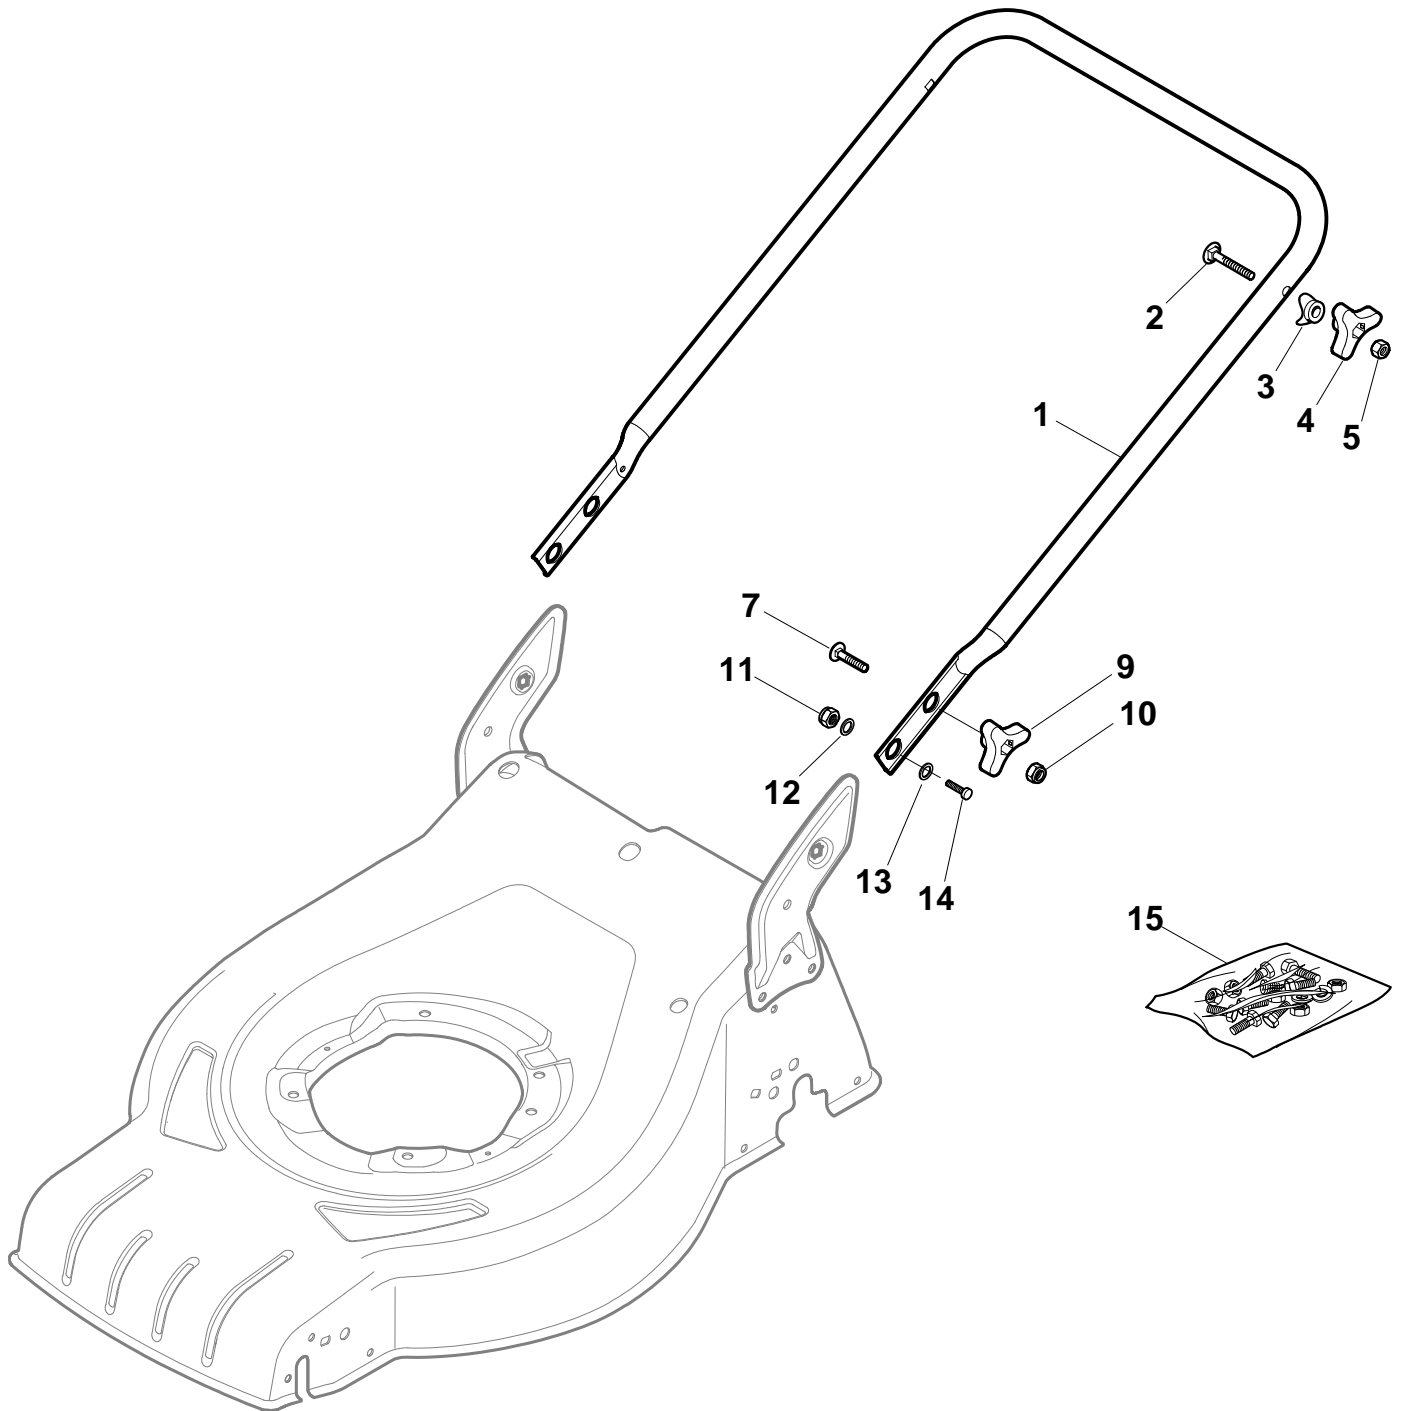

...THINKING GREEN

A 410 SB

Height Adjusting

A 410 SB

Height Adjusting

Pos.	Part no.	Q.ty	Description	Remarks
1	322545189/0	2	Plate	
2	322735597/0	1	Sector, Height Adjustment	
3	381005141/0	2	Support, Wheel	
4	381003354/0	2	Lever, Height Adjustment	
5	22519811/0	2	Pin	
6	12521350/0	2	Washer	
7	12155000/0	2	Nut	
9	322735595/0	1	Sector, Height Adjustment	
11	112728698/0	4	Screw	
12	22545152/0	2	Plate	
13	381302819/0	1	Axle, Rear Wheels	
14	122534131/0	1	Pin	
15	381003356/0	1	Lever, Height Adjustment	
16	122446192/0	1	Spring	
17	12154510/0	1	Nut	
18	322600204/0	2	Wheel Protection	
21	12521350/0	2	Washer	
22	12155000/0	2	Nut	

A 410 SB

Deck

A 410 SB

Deck

Pos.	Part no.	Q.ty	Description	Remarks
1	381004050/0	1	Deck	
2	322108300/0	1	Front Conveyor Assy	
3	112728699/0	6	Screw	
4	322108302/0	1	Rear Conveyor Assy	
5	112728699/0	6	Screw	
6	322545213/0	2	Plate	
7	381005139/0	1	Bracket, L	
8	112727801/0	6	Screw	
9	381005137/0	1	Bracket, R	
10	322060241/0	1	Protection, Belt	
11	322140240/0	1	Deflector	
12	12728530/0	2	Screw	

A 410 SB

Handle, Lower Part

A 410 SB

Handle, Lower Part

Pos.	Part no.	Q.ty	Description	Remarks
1	381006737/0	1	Handle, Lower Part	
2	12819120/0	2	Screw	
3	22680006/1	2	Washer	
4	22399900/0	2	Knob	
4	322399840/0	2	Knob	
5	12293200/0	2	Nut	
7	12818900/0	2	Screw	
9	22399900/0	2	Knob	
9	322399840/0	2	Knob	
10	12293200/0	2	Nut	
11	12155000/0	2	Nut	
12	12521350/0	2	Washer	
13	12369500/0	2	Washer	
14	12760605/0	2	Screw	
15	381008691/0	1	Outfit, Screws	
15	381008692/0	1	Outfit, Screws	

A 410 SB

Handle, Upper Part

A 410 SB

Handle, Upper Part

Pos.	Part no.	Q.ty	Description	Remarks
1	381006739/0	1	Handle, Upper Part	
2	22430313/0	1	Guide Spring	
3	12521330/0	1	Washer	
4	12154510/0	1	Nut	
5	118390020/0	1	Fairlead	
6	381003365/0	1	Lever, Engine Brake Yellow	
7	181030056/0	1	Cable, Thread Eng. Brake	
8	12727783/0	1	Screw	
9	12154510/0	1	Nut	
10	381003366/0	1	Lever, Driving Yellow	
11	381030051/0	1	Cable, Rear Drive	
12	22551640/0	1	Plate	