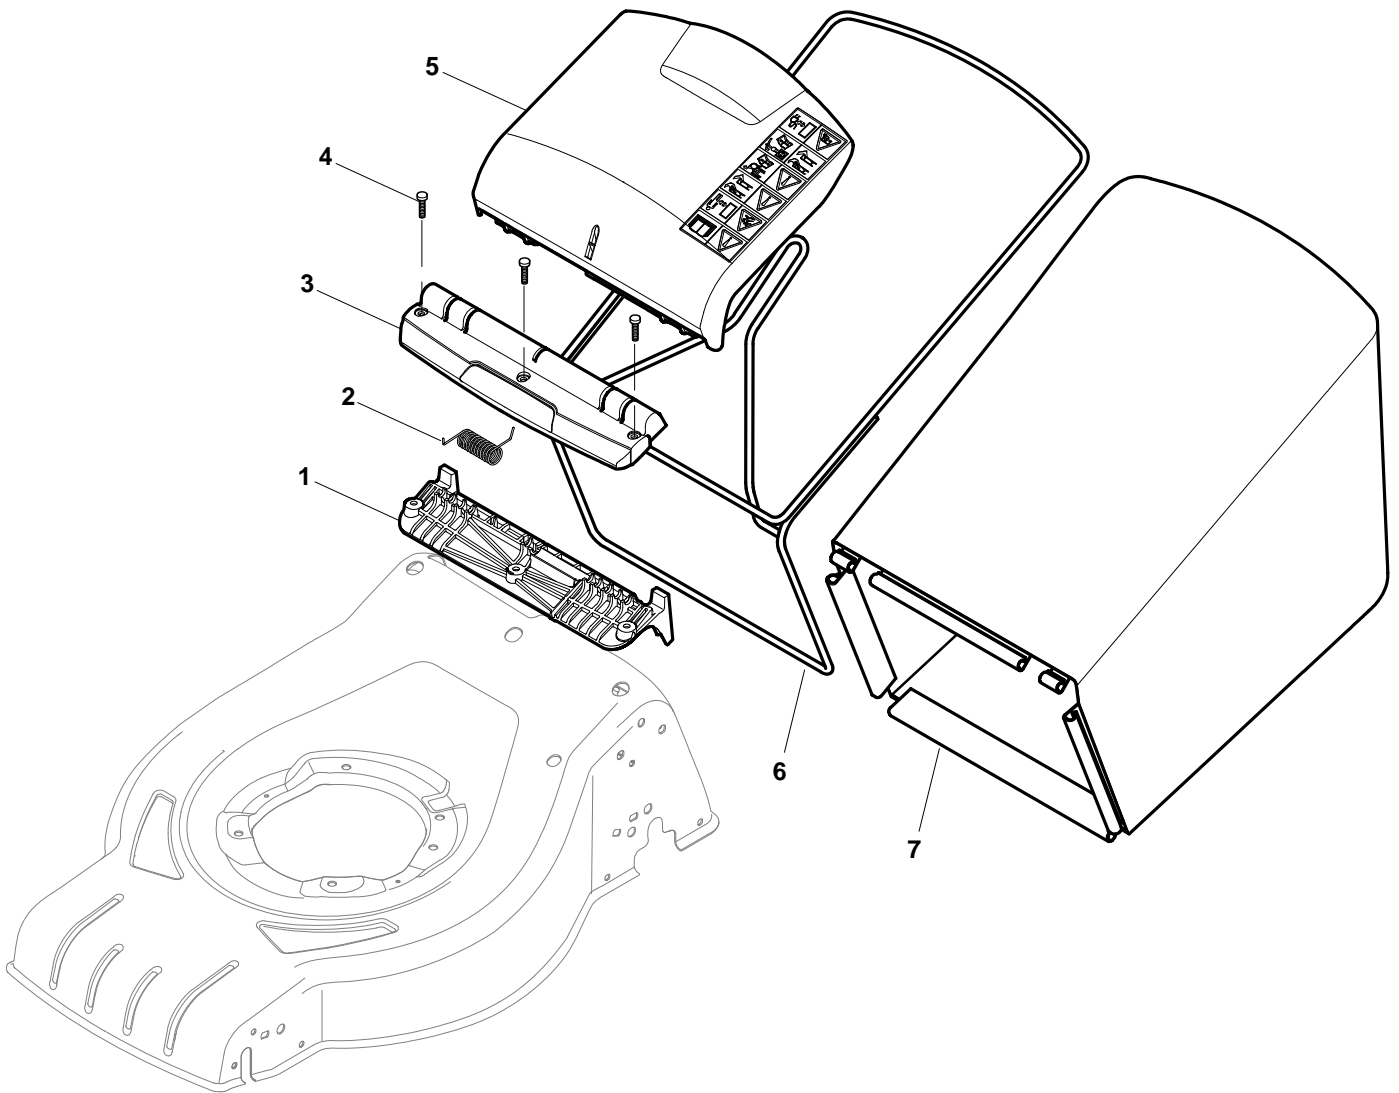

A 410 SB
Grass-Catcher

A 410 SB

Grass-Catcher

Pos.	Part no.	Q.ty	Description	Remarks
1	322785331/0	1	Support	
2	122450464/0	1	Spring	
3	322109557/0	1	Cover Grey	
4	112728699/0	3	Screw	
5	322600216/0	1	Stone-Guard Grey	
6	181006409/0	1	Chassis Box	
7	181002319/0	1	Box, Fabric