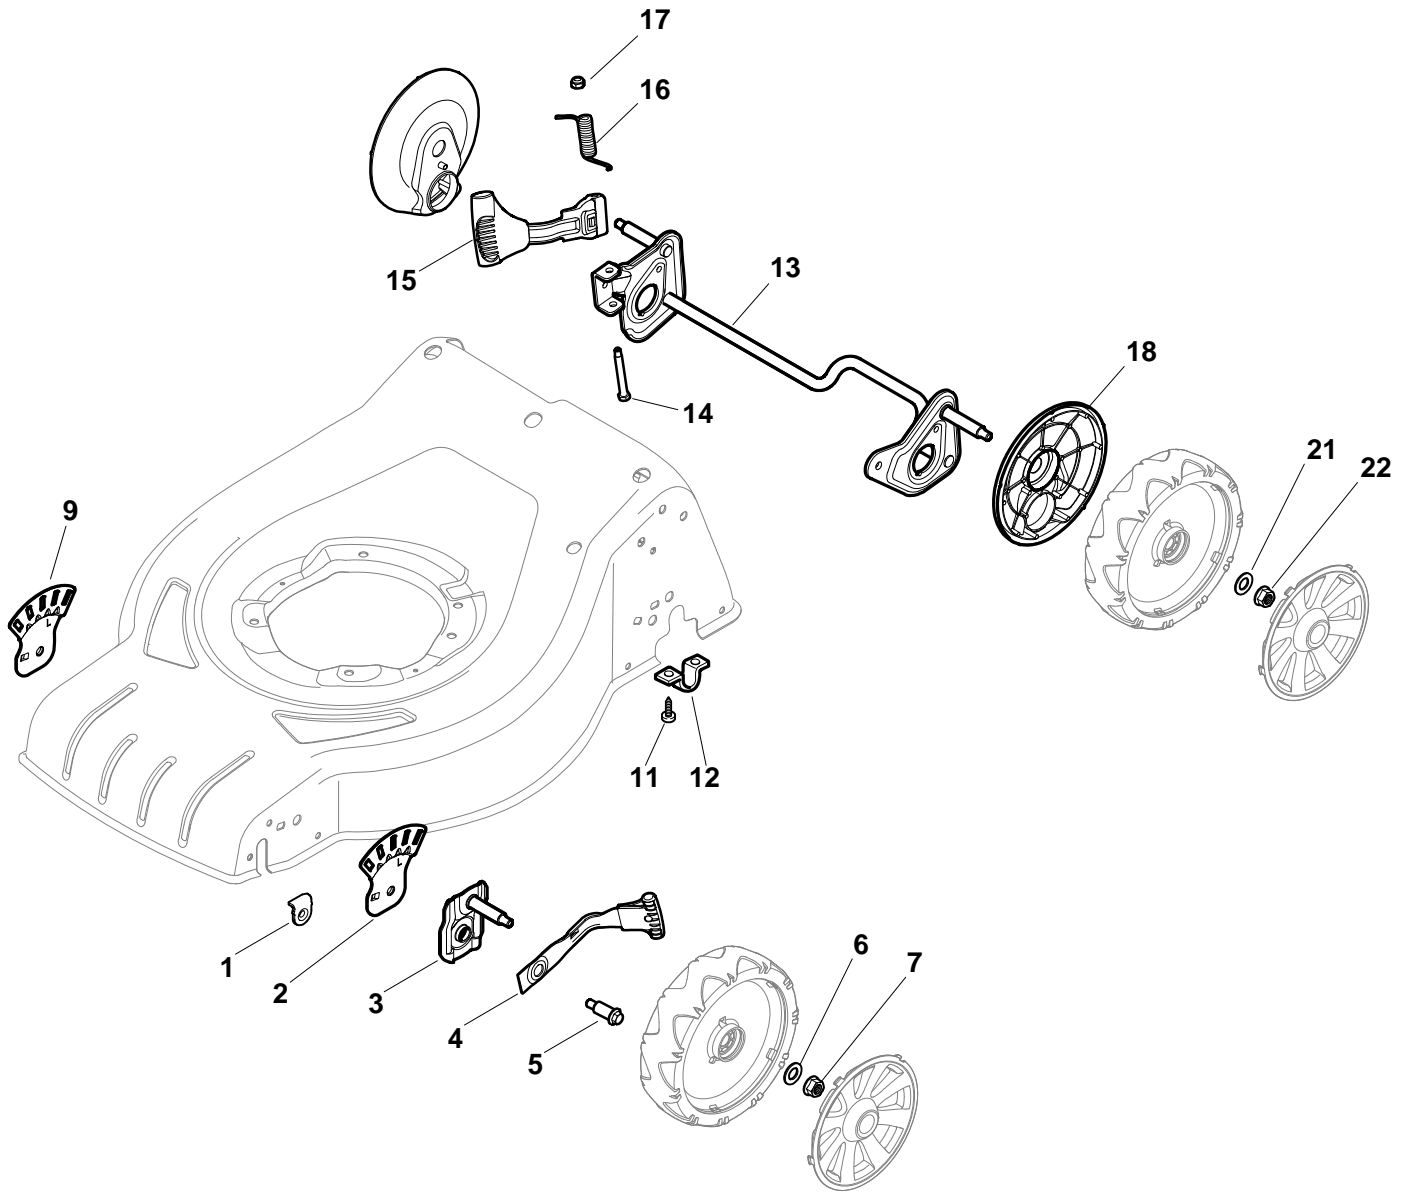

...THINKING GREEN

A 410 SB

Height Adjusting

A 410 SB

Height Adjusting

Pos.	Part no.	Q.ty	Description	Remarks
1	322545189/0	2	Plate	
2	322735597/0	1	Sector, Height Adjustment	
3	381005141/0	2	Support, Wheel	
4	381003354/0	2	Lever, Height Adjustment	
5	22519811/0	2	Pin	
6	12521350/0	2	Washer	
7	12155000/0	2	Nut	
9	322735595/0	1	Sector, Height Adjustment	
11	112728698/0	4	Screw	
12	22545152/0	2	Plate	
13	381302819/0	1	Axle, Rear Wheels	
14	122534131/0	1	Pin	
15	381003356/0	1	Lever, Height Adjustment	
16	122446192/0	1	Spring	
17	12154510/0	1	Nut	
18	322600204/0	2	Wheel Protection	
21	12521350/0	2	Washer	
22	12155000/0	2	Nut	

A 410 SB

Deck

A 410 SB

Deck

Pos.	Part no.	Q.ty	Description	Remarks
1	381004050/0	1	Deck	
2	322108300/0	1	Front Conveyor Assy	
3	112728699/0	6	Screw	
4	322108302/0	1	Rear Conveyor Assy	
5	112728699/0	6	Screw	
6	322545213/0	2	Plate	
7	381005139/0	1	Bracket, L	
8	112727801/0	6	Screw	
9	381005137/0	1	Bracket, R	
10	322060241/0	1	Protection, Belt	
11	322140240/0	1	Deflector	
12	12728530/0	2	Screw	

A 410 SB

Handle, Lower Part

A 410 SB

Handle, Lower Part

Pos.	Part no.	Q.ty	Description	Remarks
1	381006737/0	1	Handle, Lower Part	
2	12819120/0	2	Screw	
3	22680006/1	2	Washer	
4	22399900/0	2	Knob	
4	322399840/0	2	Knob	
5	12293200/0	2	Nut	
7	12818900/0	2	Screw	
9	22399900/0	2	Knob	
9	322399840/0	2	Knob	
10	12293200/0	2	Nut	
11	12155000/0	2	Nut	
12	12521350/0	2	Washer	
13	12369500/0	2	Washer	
14	12760605/0	2	Screw	
15	381008691/0	1	Outfit, Screws	
15	381008692/0	1	Outfit, Screws	

A 410 SB

Wheel and Hub Cap

A 410 SB

Wheel and Hub Cap

Pos.	Part no.	Q.ty	Description	Remarks
1	381007442/0	2	Wheel Ø 180	
2	322042064/0	4	Bush	
3	322110636/0	2	Hub Cap Grey	
5	381007460/0	2	Wheel Ø 180	
6	322042064/0	4	Bush	
7	112728706/0	6	Screw	
8	322120116/0	2	Ring Gear	
9	322110636/0	2	Hub Cap Grey	