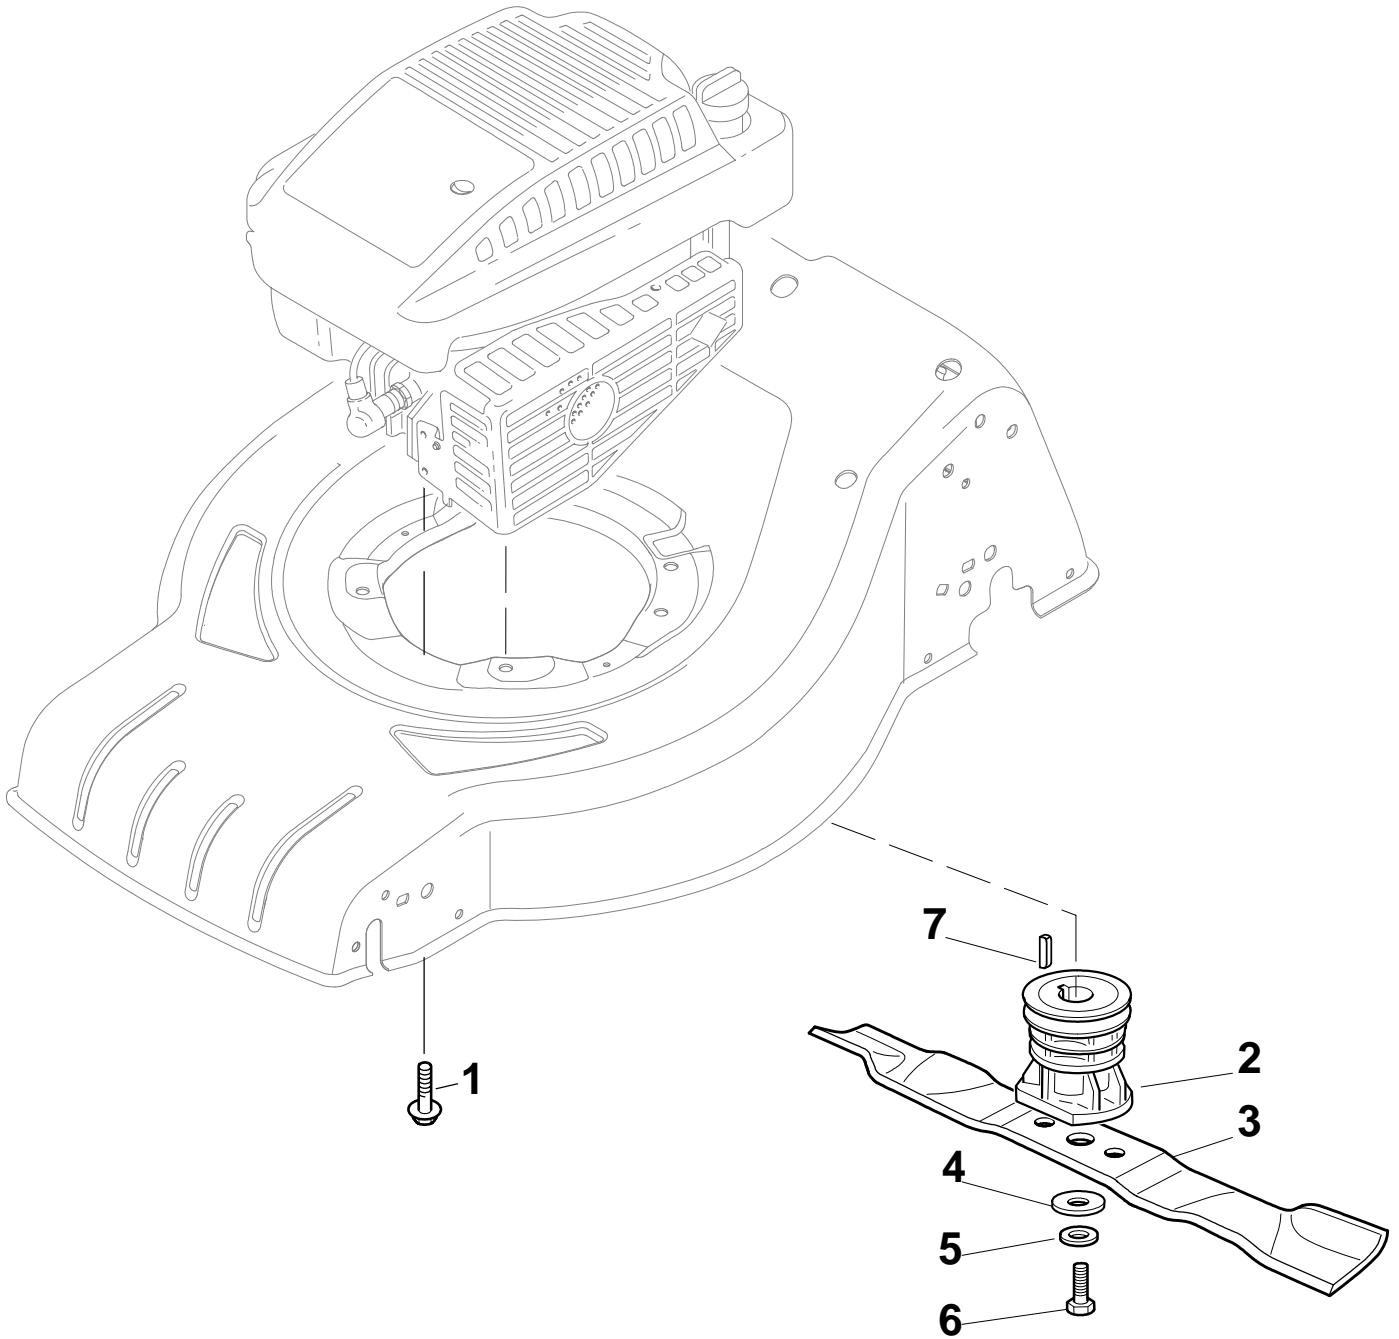

A 410 SB

Blade

A 410 SB

Blade

Pos.	Part no.	Q.ty	Description	Remarks
1	322785331/0	1	Support	
2	122450464/0	1	Spring	
3	322109557/0	1	Cover Grey	
4	112728699/0	3	Screw	
5	322600216/0	1	Stone-Guard Grey	
6	181006409/0	1	Chassis Box	
7	181002319/0	1	Box, Fabric