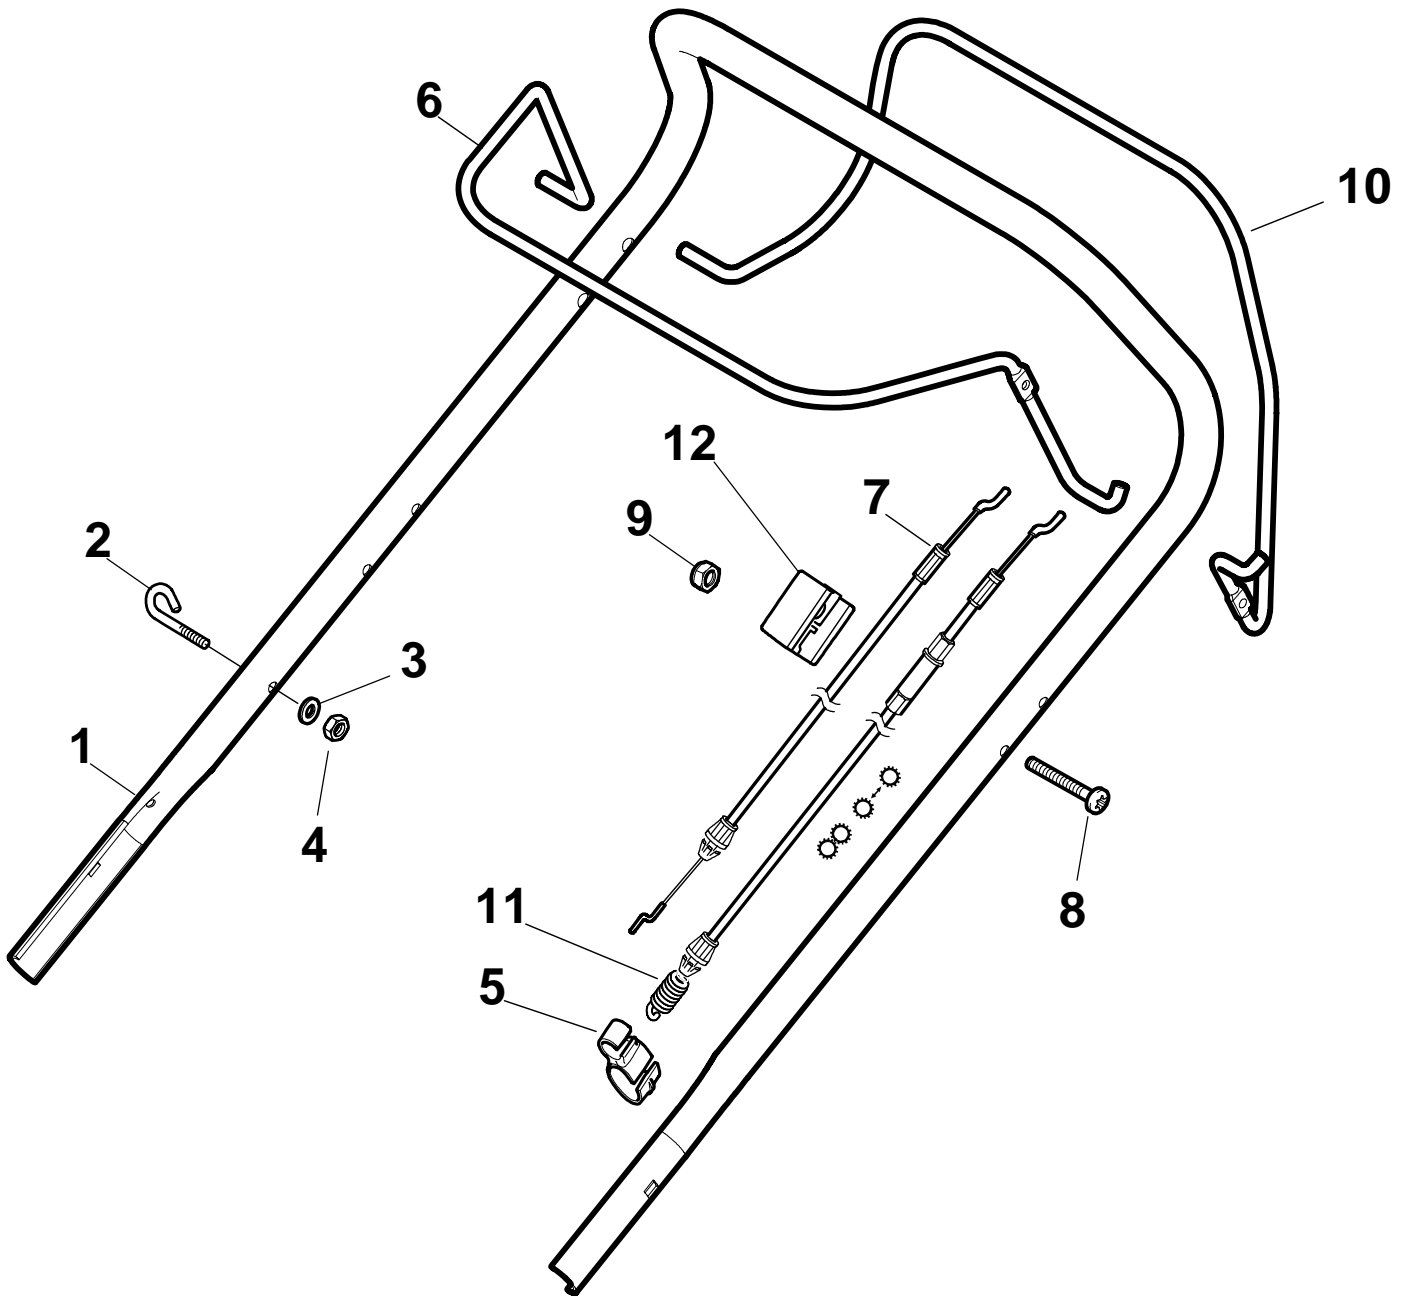

...THINKING GREEN

A 410 SB

Height Adjusting

A 410 SB

Height Adjusting

Pos.	Part no.	Q.ty	Description	Remarks
1	322545189/0	2	Plate	
2	322735597/0	1	Sector, Height Adjustment	
3	381005141/0	2	Support, Wheel	
4	381003354/0	2	Lever, Height Adjustment	
5	22519811/0	2	Pin	
6	12521350/0	2	Washer	
7	12155000/0	2	Nut	
9	322735595/0	1	Sector, Height Adjustment	
11	112728698/0	4	Screw	
12	22545152/0	2	Plate	
13	381302819/0	1	Axle, Rear Wheels	
14	122534131/0	1	Pin	
15	381003356/0	1	Lever, Height Adjustment	
16	122446192/0	1	Spring	
17	12154510/0	1	Nut	
18	322600204/0	2	Wheel Protection	
21	12521350/0	2	Washer	
22	12155000/0	2	Nut	

A 410 SB

Handle, Lower Part

A 410 SB

Handle, Lower Part

Pos.	Part no.	Q.ty	Description	Remarks
1	381006737/0	1	Handle, Lower Part	
2	12819120/0	2	Screw	
3	22680006/1	2	Washer	
4	22399900/0	2	Knob	
4	322399840/0	2	Knob	
5	12293200/0	2	Nut	
7	12818900/0	2	Screw	
9	22399900/0	2	Knob	
9	322399840/0	2	Knob	
10	12293200/0	2	Nut	
11	12155000/0	2	Nut	
12	12521350/0	2	Washer	
13	12369500/0	2	Washer	
14	12760605/0	2	Screw	
15	381008691/0	1	Outfit, Screws	
15	381008692/0	1	Outfit, Screws	

A 410 SB

Handle, Upper Part

A 410 SB

Handle, Upper Part

Pos.	Part no.	Q.ty	Description	Remarks
1	381006739/0	1	Handle, Upper Part	
2	22430313/0	1	Guide Spring	
3	12521330/0	1	Washer	
4	12154510/0	1	Nut	
5	118390020/0	1	Fairlead	
6	381003365/0	1	Lever, Engine Brake Yellow	
7	181030056/0	1	Cable, Thread Eng. Brake	
8	12727783/0	1	Screw	
9	12154510/0	1	Nut	
10	381003366/0	1	Lever, Driving Yellow	
11	381030051/0	1	Cable, Rear Drive	
12	22551640/0	1	Plate	

A 410 SB

Wheel and Hub Cap

A 410 SB

Wheel and Hub Cap

Pos.	Part no.	Q.ty	Description	Remarks
1	381007442/0	2	Wheel Ø 180	
2	322042064/0	4	Bush	
3	322110636/0	2	Hub Cap Grey	
5	381007460/0	2	Wheel Ø 180	
6	322042064/0	4	Bush	
7	112728706/0	6	Screw	
8	322120116/0	2	Ring Gear	
9	322110636/0	2	Hub Cap Grey	