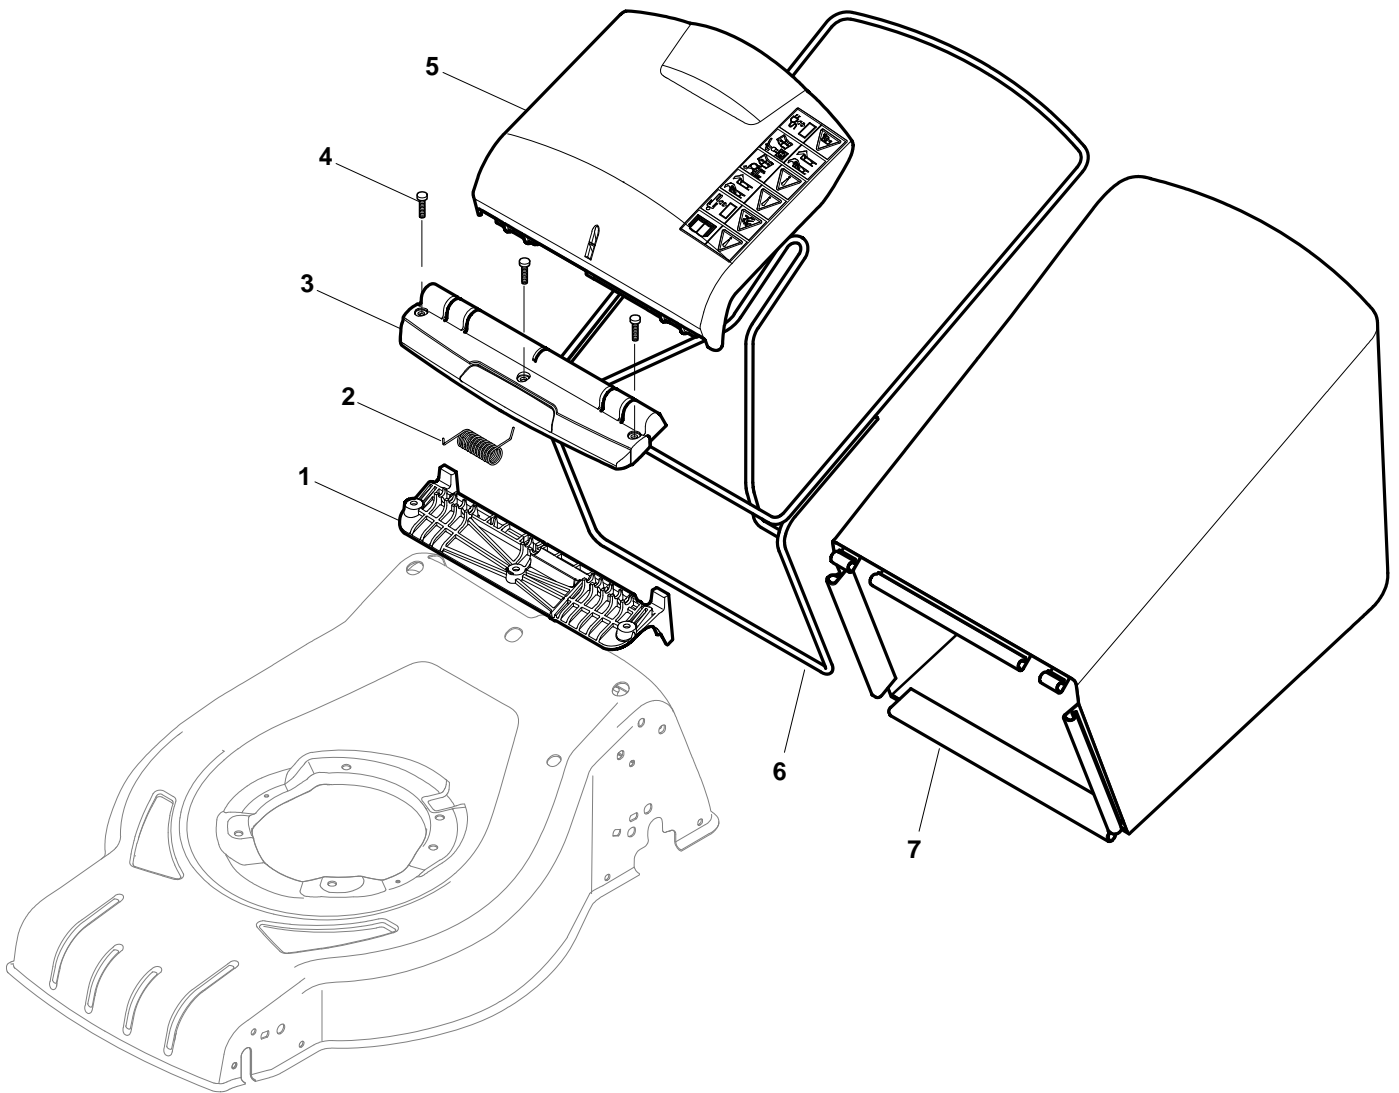

A 460 WSB
Grass-Catcher

A 460 WSB

Grass-Catcher

Pos.	Part no.	Q.ty	Description	Remarks
1	322785331/0	1	Support	
2	122450464/0	1	Spring	
3	322109557/0	1	Cover Grey	
4	112728699/0	3	Screw	
5	322600216/0	1	Stone-Guard Grey	
6	181006409/0	1	Chassis Box	
7	181002319/0	1	Box, Fabric