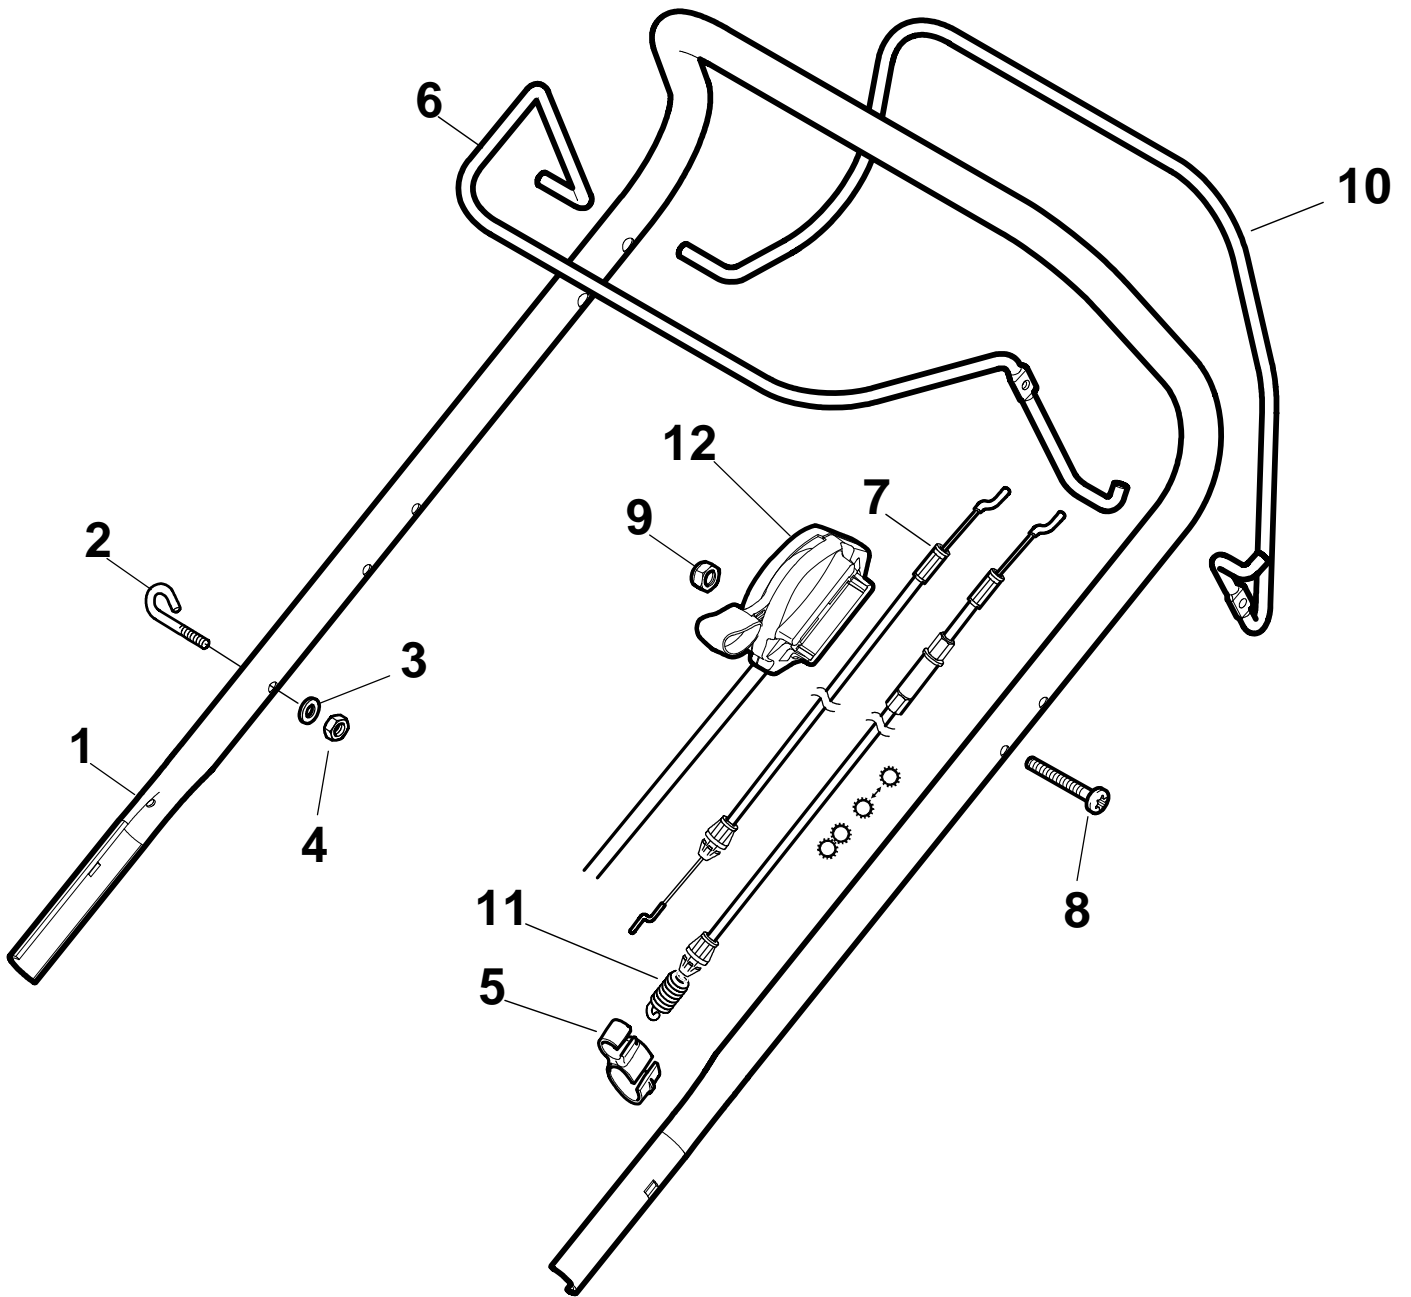

A 460 WSB

Handle, Upper Part

A 460 WSB

Handle, Upper Part

Pos.	Part no.	Q.ty	Description	Remarks
1	381006739/0	1	Handle, Upper Part	
2	22430313/0	1	Guide Spring	
3	12521330/0	1	Washer	
4	12154510/0	1	Nut	
5	118390020/0	1	Fairlead	
6	381003365/0	1	Lever, Engine Brake Yellow	
7	181030054/0	1	Cable, Thread Eng. Brake	
8	12727783/0	1	Screw	
9	12154510/0	1	Nut	
10	381003366/0	1	Lever, Driving Yellow	
11	381030051/0	1	Cable, Rear Drive	
12	181005504/1	1	Throttle Cable