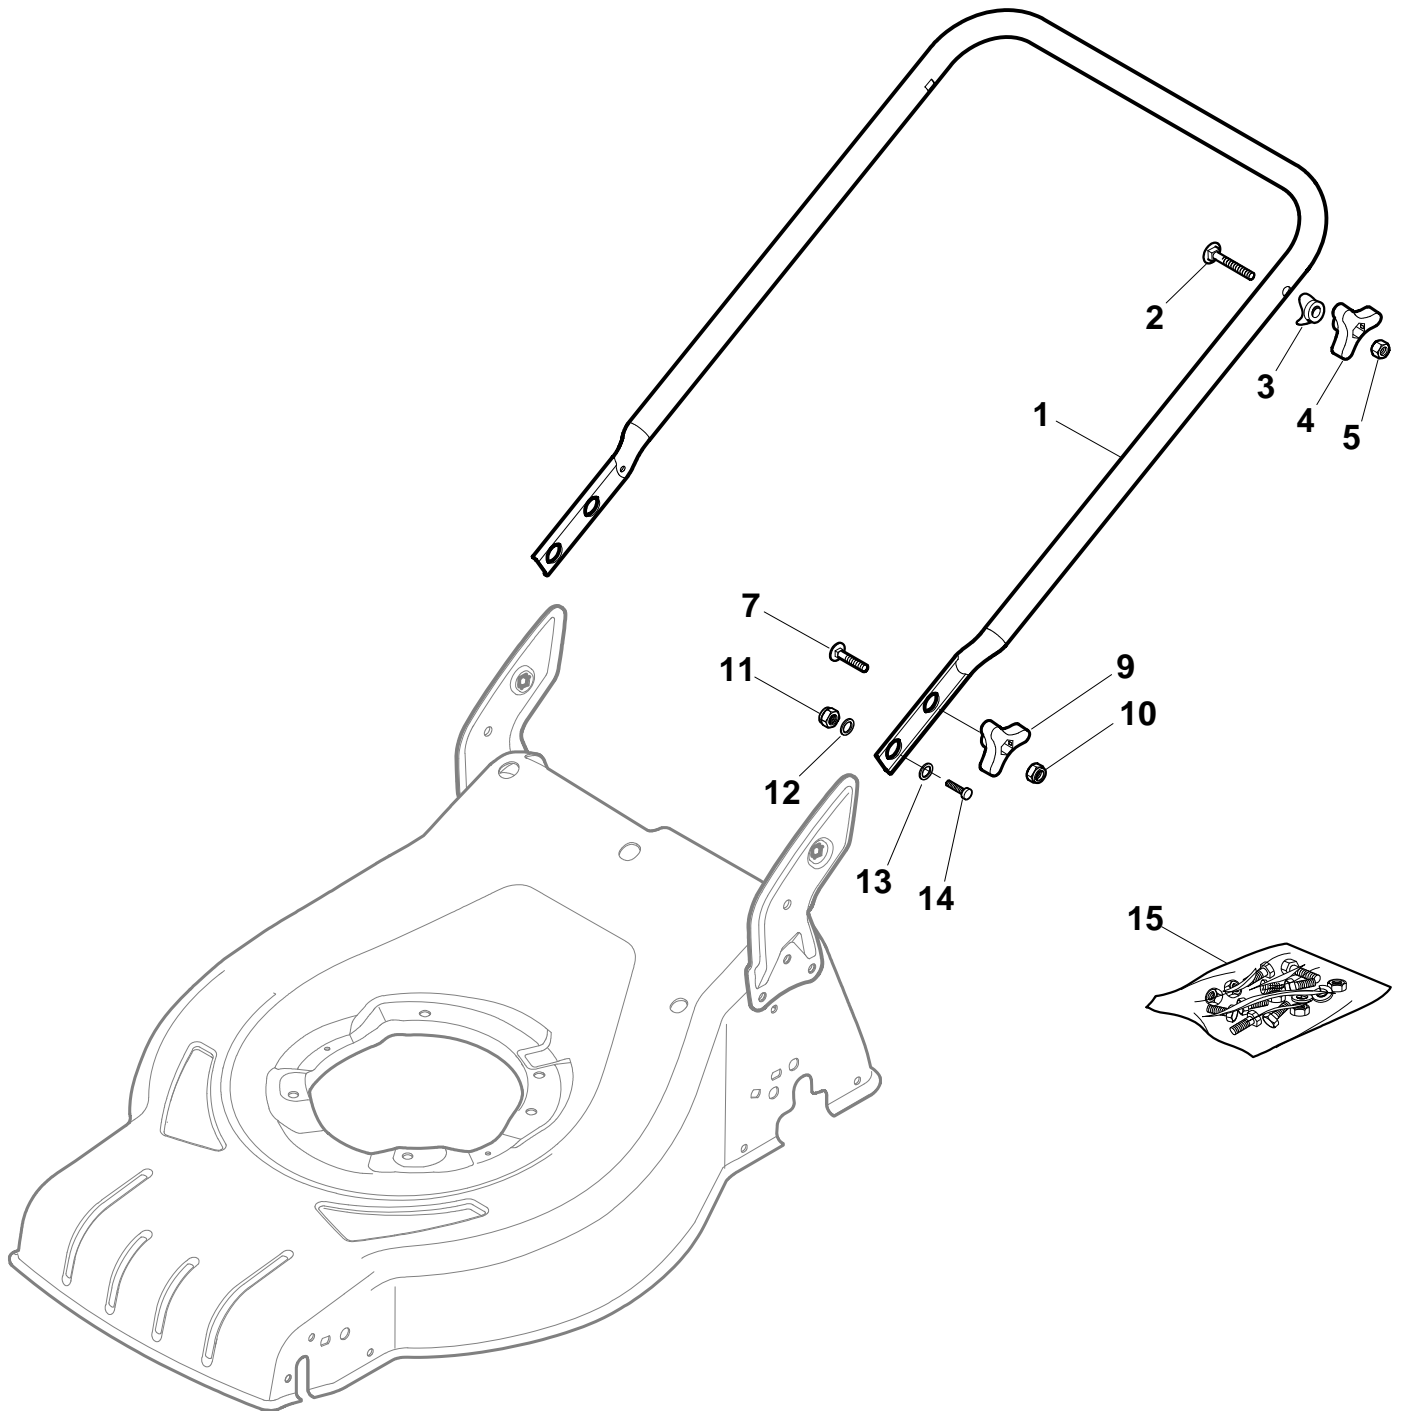

A 460 WSB

Handle, Lower Part

A 460 WSB

Handle, Lower Part

Pos.	Part no.	Q.ty	Description	Remarks
1	381006737/0	1	Handle, Lower Part	
2	12819120/0	2	Screw	
3	22680006/1	2	Washer	
4	322399840/0	2	Knob	
5	12293200/0	2	Nut	
7	12818900/0	2	Screw	
9	322399840/0	2	Knob	
10	12293200/0	2	Nut	
11	12155000/0	2	Nut	
12	12521350/0	2	Washer	
13	12369500/0	2	Washer	
14	12760605/0	2	Screw	
15	381008692/0	1	Outfit, Screws