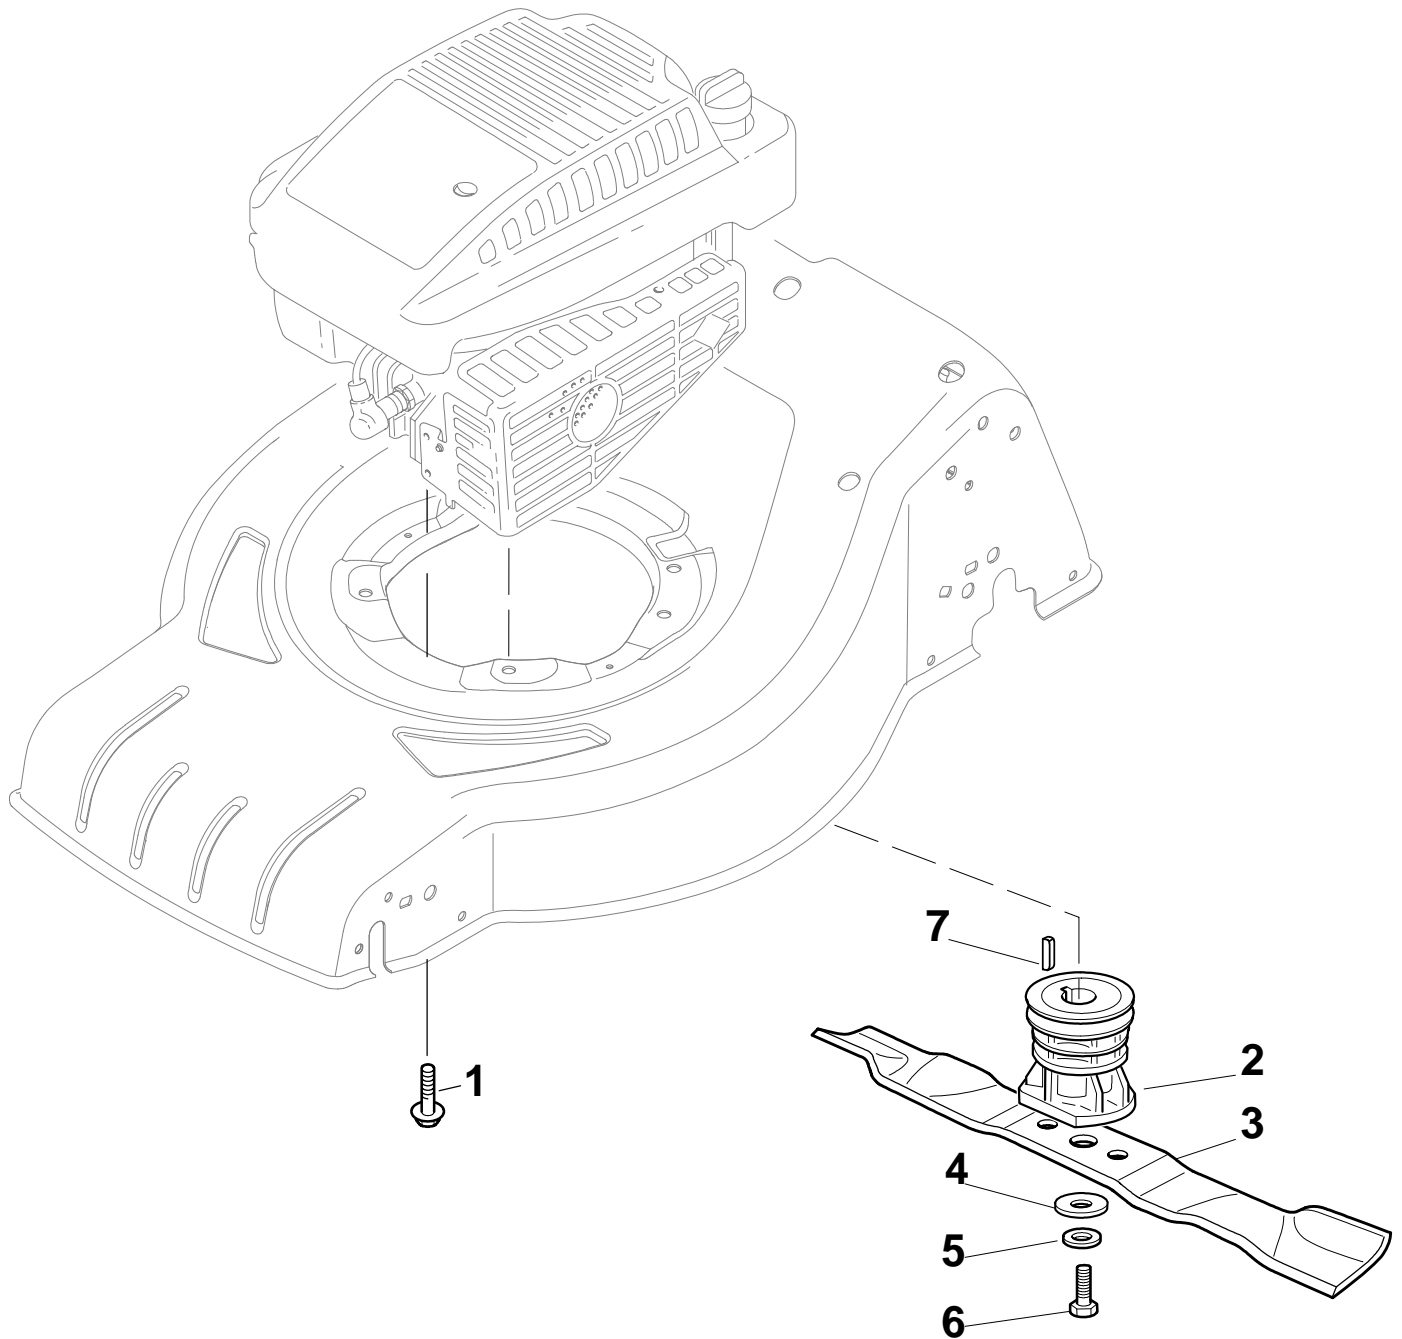

A 460 WSB

Blade

A 460 WSB

Blade

Pos.	Part no.	Q.ty	Description	Remarks
1	112735108/1	3	Screw	
2	122465607/3	1	Hub With Pulley, Crankshaft Ø 22.2	
3	81004346/3	1	Blade Standard	
4	22160400/0	1	Dust Cover	
5	12523080/0	1	Washer	
6	12735698/0	1	Screw	
7	12139100/0	1	Feather, Crankshaft Ø 22.2