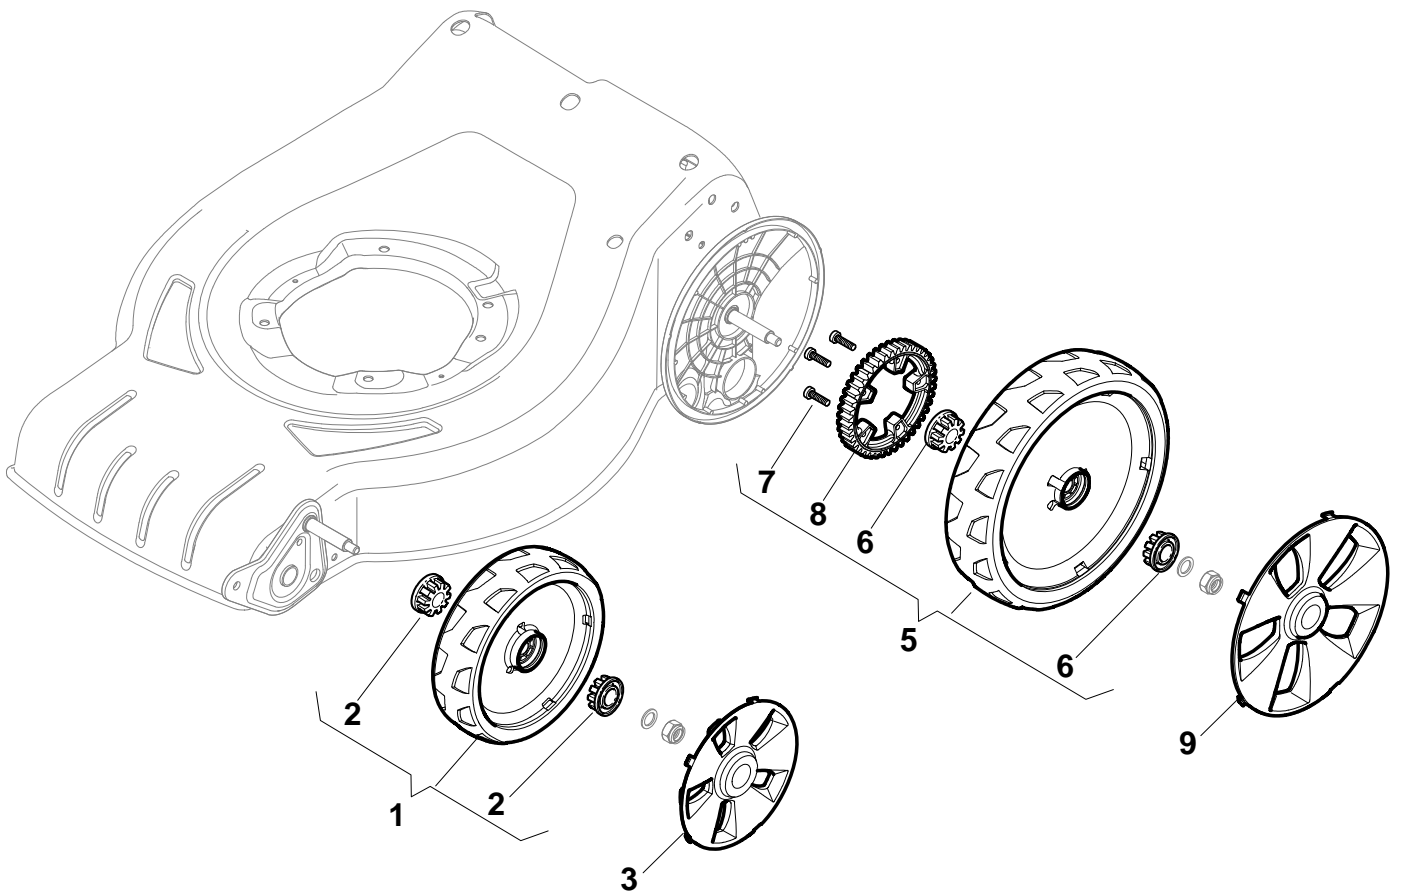

A 460 WSB

Wheel and Hub Cap

A 460 WSB

Wheel and Hub Cap

Pos.	Part no.	Q.ty	Description	Remarks
1	381007442/0	2	Wheel Ø 180	
2	322042064/0	4	Bush	
3	322110636/0	2	Hub Cap Grey	
5	381007462/0	2	Wheel Ø 240	
6	322042064/0	4	Bush	
7	112728706/0	6	Screw	
8	322120117/0	2	Ring Gear	
9	322110637/0	2	Hub Cap Grey