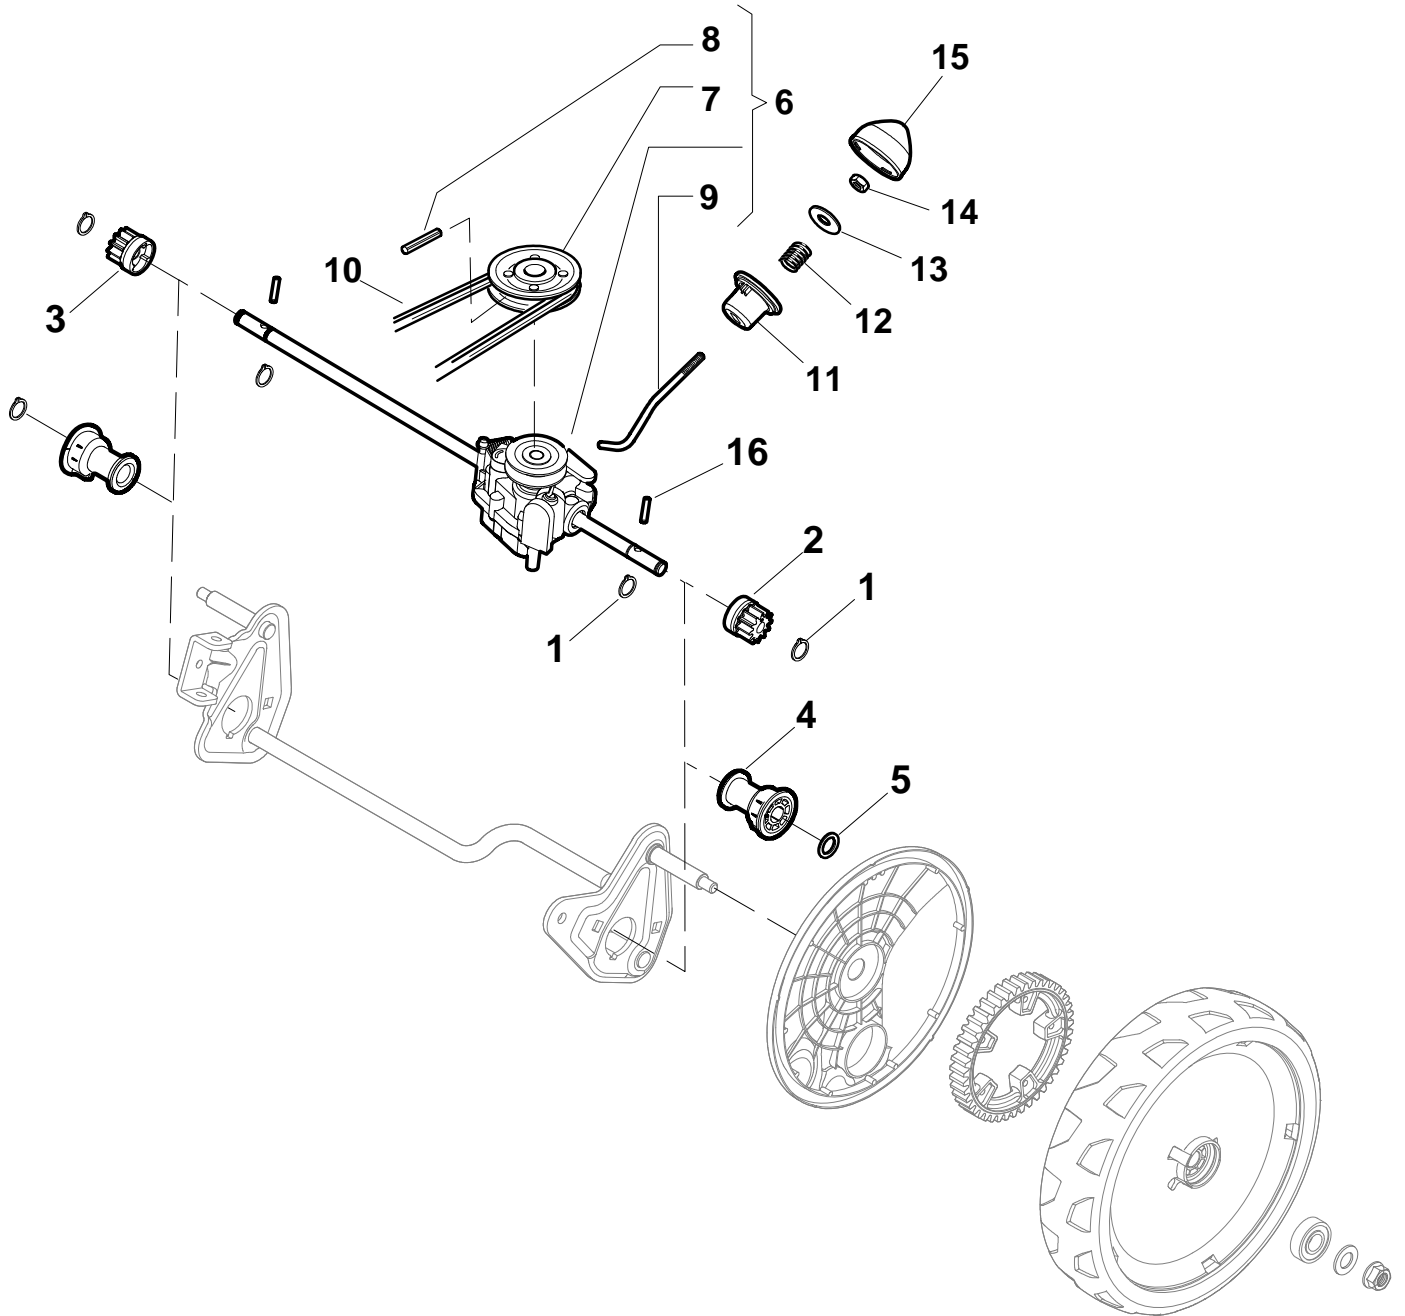

A 460 WSB

Rear Drive

A 460 WSB

Rear Drive

Pos.	Part no.	Q.ty	Description	Remarks
1	12608600/0	4	Seeger	
2	22570120/1	1	Pinion L	
3	22570110/1	1	Pinion R	
4	322042066/0	2	Bush	
5	112521371/0	2	Washer	
6	81003092/0	1	Gear Box	
7	22601904/0	1	Pulley	
8	12645700/0	1	Pin	
9	22033283/0	1	Adjustment Rod	
10	35063800/0	1	Belt Z 27	
11	22041957/1	1	Bush	
12	22450063/0	1	Spring	
13	22680009/0	1	Washer	
14	12154510/0	1	Nut	
15	22110230/0	1	Cap	
16	22753000/0	2	Pin