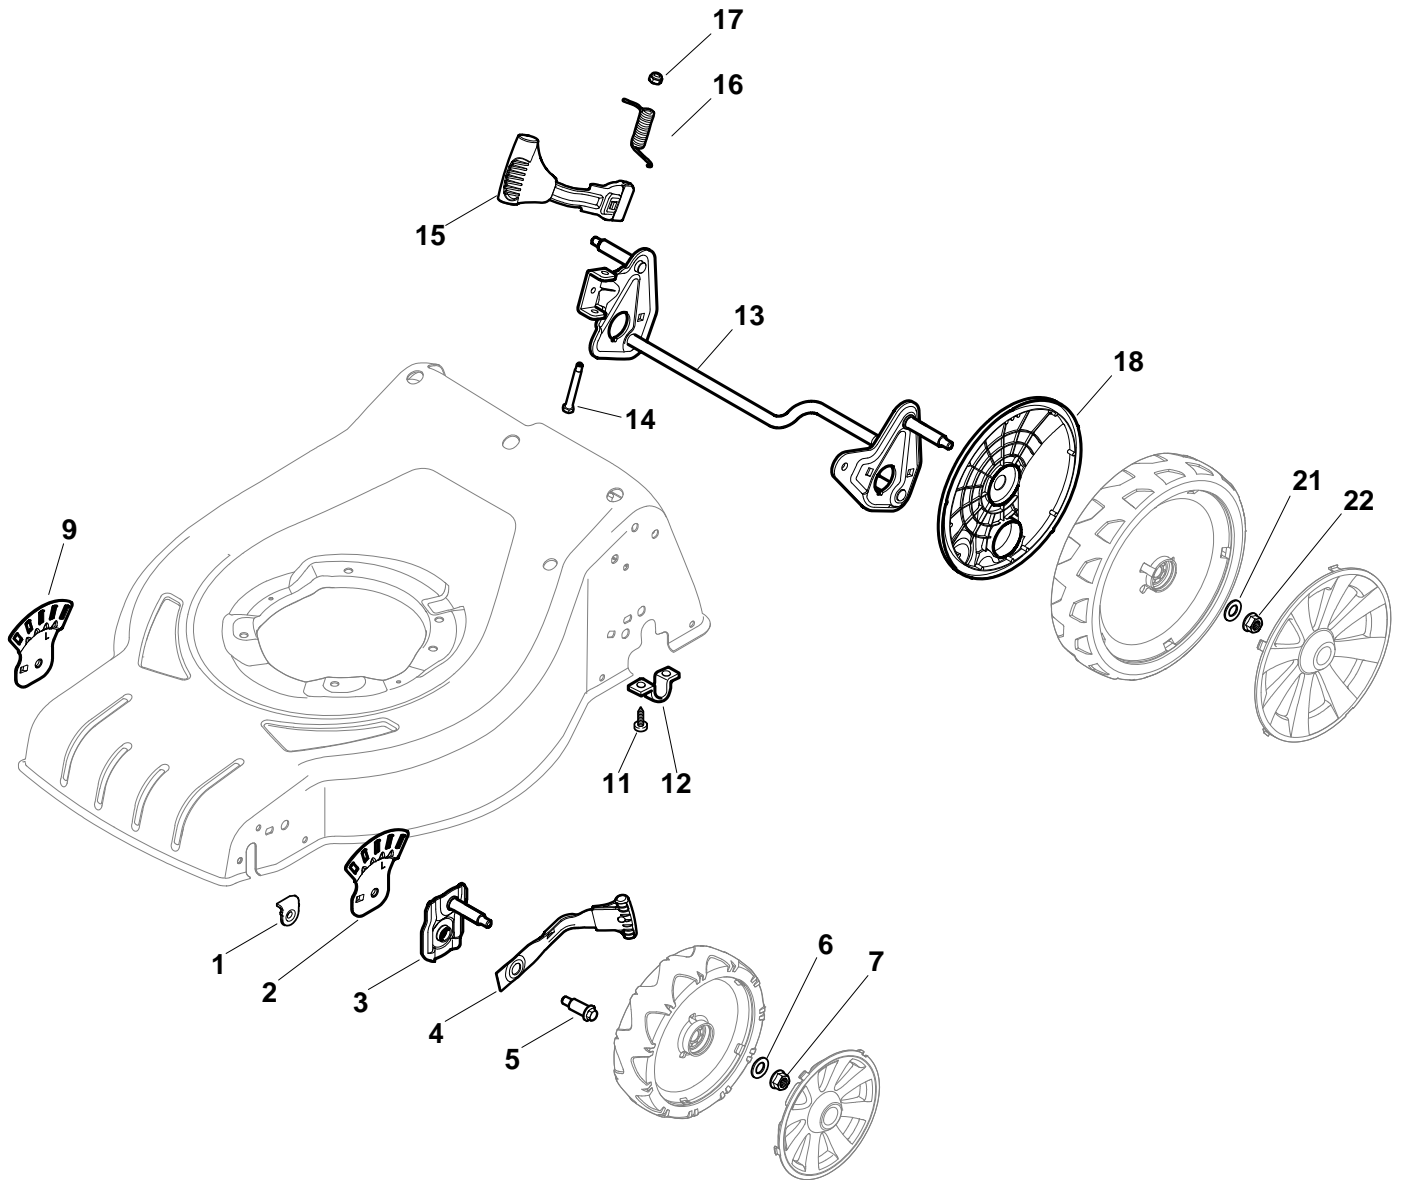

A 460 WSB

Height Adjusting

A 460 WSB

Height Adjusting

Pos.	Part no.	Q.ty	Description	Remarks
1	322545189/0	2	Plate	
2	322735597/0	1	Sector, Height Adjustment	
3	381005141/0	2	Support, Wheel	
4	381003354/0	2	Lever, Height Adjustment	
5	22519811/0	2	Pin	
6	12521350/0	2	Washer	
7	12155000/0	2	Nut	
9	322735595/0	1	Sector, Height Adjustment	
11	112728698/0	4	Screw	
12	22545152/0	2	Plate	
13	381302817/0	1	Axle, Rear Wheels	
14	122534131/0	1	Pin	
15	381003357/0	1	Lever, Height Adjustment	
16	122446192/0	1	Spring	
17	12154510/0	1	Nut	
18	322600205/0	2	Wheel Protection	
21	12521350/0	2	Washer	
22	12155000/0	2	Nut