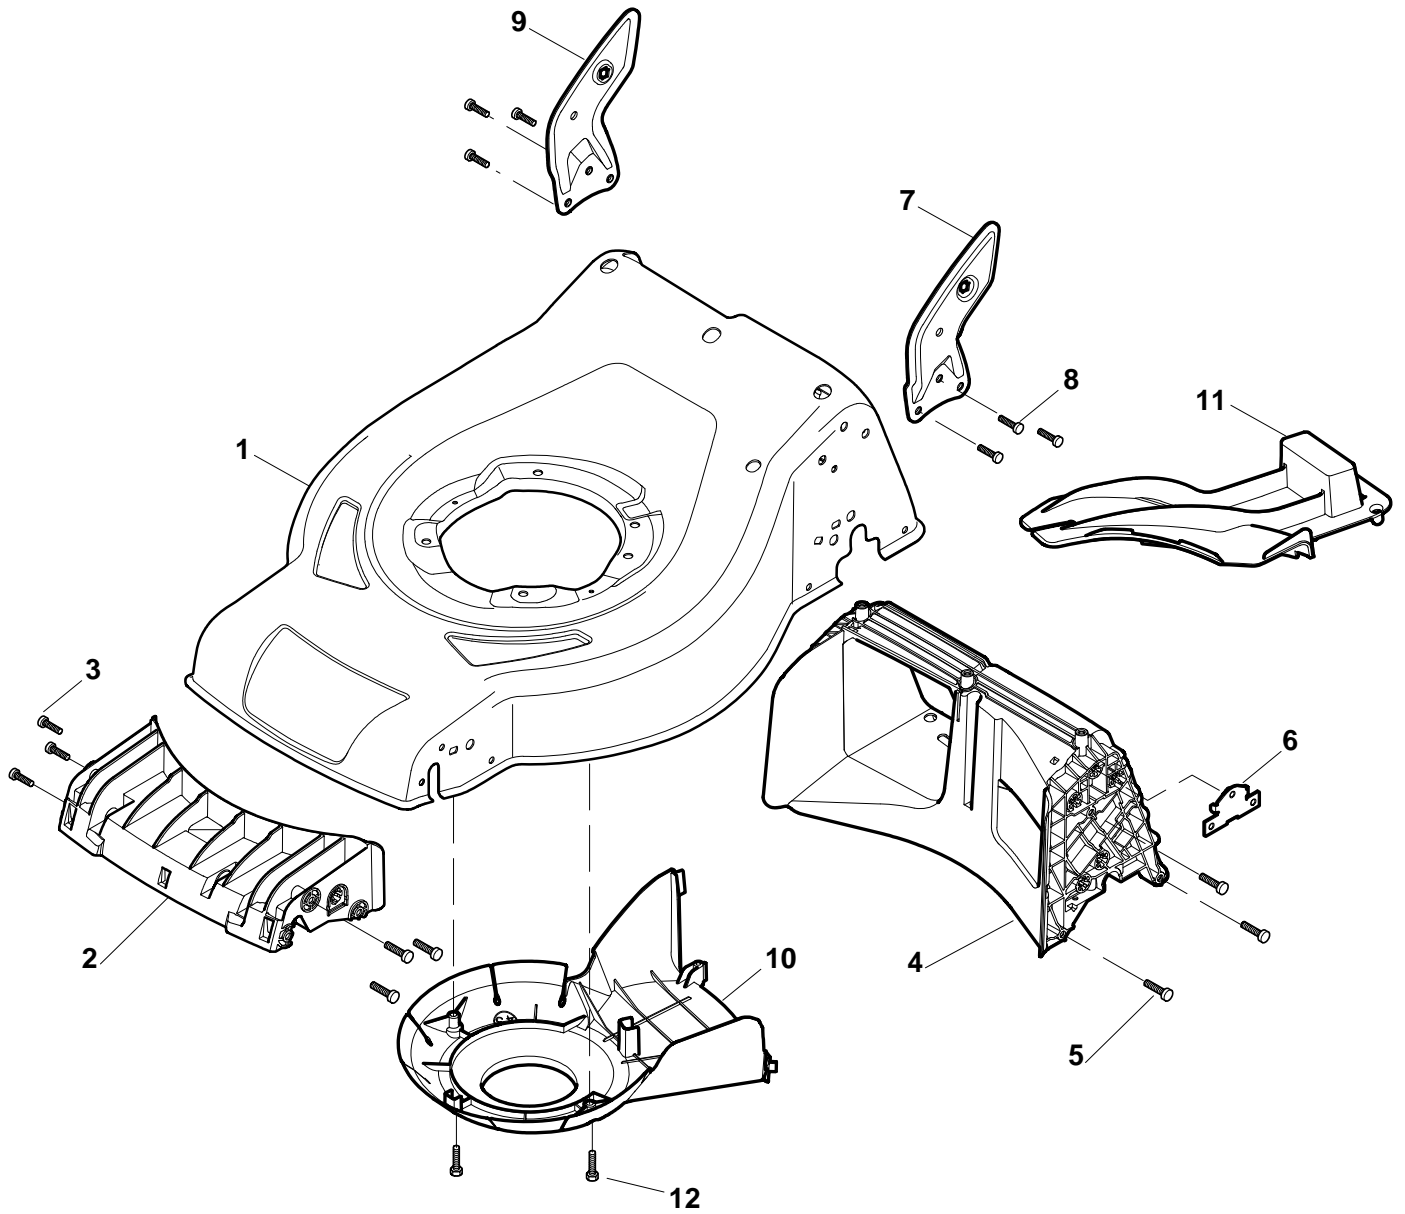

A 460 WSB

Deck

A 460 WSB

Deck

Pos.	Part no.	Q.ty	Description	Remarks
1	381004051/0	1	Deck	
2	322108301/0	1	Front Conveyor Assy	
3	112728699/0	6	Screw	
4	322108302/0	1	Rear Conveyor Assy	
5	112728699/0	6	Screw	
6	322545213/0	2	Plate	
7	381005139/0	1	Bracket, L	
8	112727801/0	6	Screw	
9	381005137/0	1	Bracket, R	
10	322060242/0	1	Protection, Belt	
11	322140239/0	1	Deflector	
12	12728530/0	2	Screw