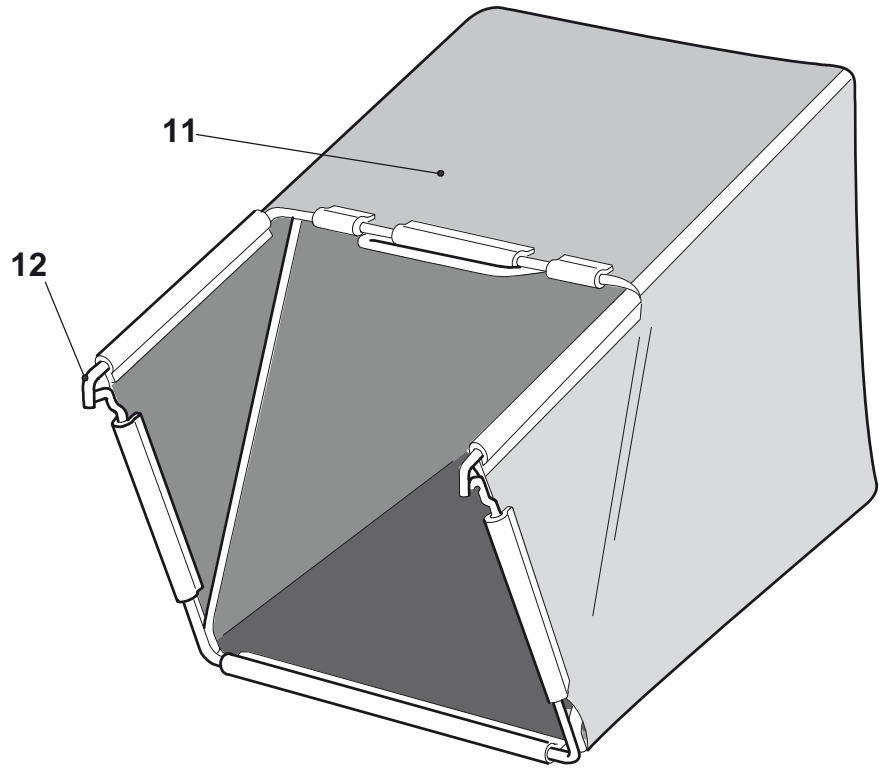

A 510 WSHX
Grass-Catcher

A 510 WSHX

Grass-Catcher

Pos.	Part no.	Q.ty	Description	Remarks
1	381007308/2	1	Stone-Guard	
2	122450466/0	1	L Spring	
3	122517882/0	1	Pin	
4	122450465/0	1	R Spring	
11	81002105/2	1	Box, Fabric	
12	81006418/0	1	Chassis Box