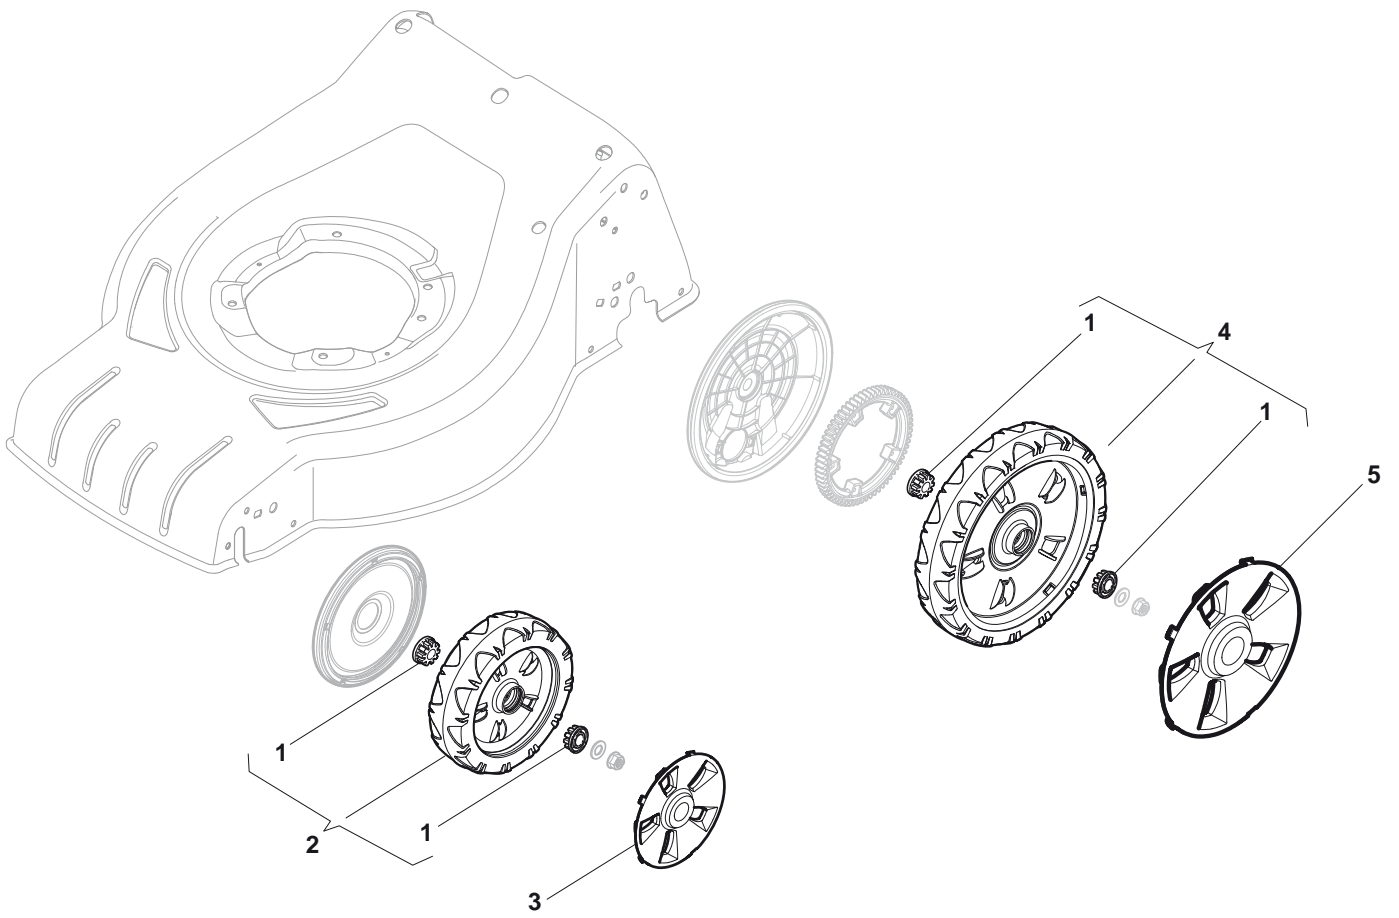

A 510 WSHX

Handle, Lower Part

A 510 WSHX

Handle, Lower Part

Pos.	Part no.	Q.ty	Description	Remarks
1	381007043/0	1	Handle, Lower Part	
2	381005133/0	1	Bracket, R	
3	381005135/0	1	Bracket, L	
4	12819120/0	4	Screw	
5	22680006/1	4	Washer	
6	322399804/1	4	Knob	
7	12293200/0	4	Nut	
10	12760605/0	3	Screw	
11	25038002/1	2	Bush	
12	12155000/0	2	Nut	
13	322192156/0	1	Fair Led	
14	12523040/0	1	Washer	
15	12154510/0	1	Nut	
16	12369500/0	2	Washer	
17	381008686/0	1	Outfit, Screws	

A 510 WSHX

Handle, Upper Part

A 510 WSHX

Handle, Upper Part

Pos.	Part no.	Q.ty	Description	Remarks
1	381006807/0	1	Handle, Upper Part with sponge handgrip	
1	381006887/0	1	Handle, Upper Part	
2	22430313/0	1	Guide Spring	
3	12521330/0	1	Washer	
4	12154510/0	1	Nut	
5	118390020/0	1	Fairlead	
6	181030053/0	1	Cable, Thread Eng. Brake	
7	322545204/0	1	Fulcrum Pin	
8	22041966/0	2	Bush	
9	181003300/0	1	Lever, Engine Brake	
10	381030051/0	1	Cable, Rear Drive	
11	22041966/0	2	Bush	
12	181003301/0	1	Lever, Driving	
14	22551640/0	1	Plate	
15	12728640/0	1	Screw	

A 510 WSHX
Controls

A 510 WSHX

Controls

Pos.	Part no.	Q.ty	Description	Remarks
1	181005501/1	1	Throttle Cable	
2	12735103/0	1	Screw	
3	12523040/0	1	Washer	

A 510 WSHX

Rear Drive

Pos.	Part no.	Q.ty	Description	Remarks
1	12608600/0	2	Seeger	
2	19216035/0	2	Bearing	
3	22753000/0	2	Pin	
5	81003092/0	1	Gear Box	
6	22601904/0	1	Pulley	
7	12645700/0	1	Pin	
8	22033283/0	1	Adjustment Rod	
9	35063902/0	1	Belt Z 29.5	
11	22041957/1	1	Bush	
12	22450063/0	1	Spring	
13	22680009/0	1	Washer	
14	12154510/0	1	Nut	
15	22110230/0	1	Cap	

A 510 WSHX

Wheel and Hub Cap

A 510 WSHX

Wheel and Hub Cap

Pos.	Part no.	Q.ty	Description	Remarks
1	322042063/0	8	Bush	
2	381007416/0	2	Ruota Ø 200	
3	322110643/0	2	Hub Cap	
4	381007417/0	2	Ruota Ø 280	
5	322110644/0	2	Hub Cap	