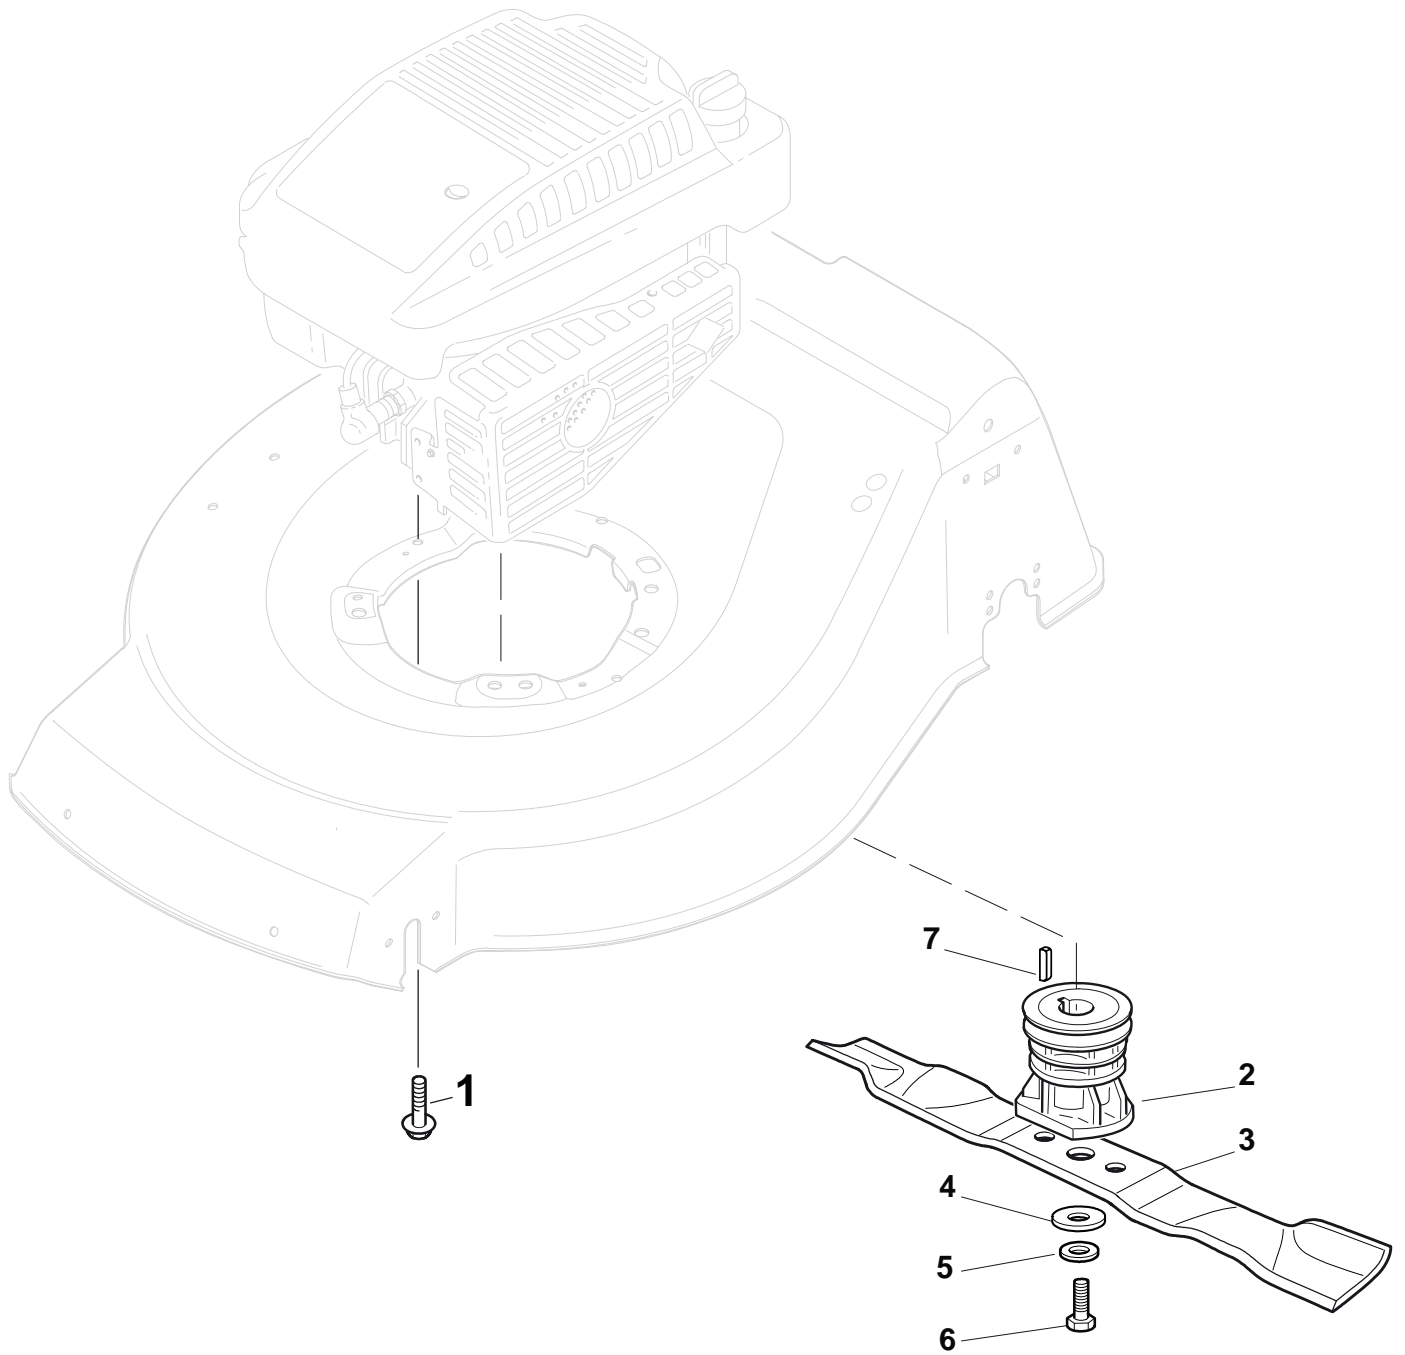

A 510 WSHX

Handle, Upper Part

A 510 WSHX

Handle, Upper Part

Pos.	Part no.	Q.ty	Description	Remarks
1	381006807/0	1	Handle, Upper Part with sponge handgrip	
1	381006887/0	1	Handle, Upper Part	
2	22430313/0	1	Guide Spring	
3	12521330/0	1	Washer	
4	12154510/0	1	Nut	
5	118390020/0	1	Fairlead	
6	181030053/0	1	Cable, Thread Eng. Brake	
7	322545204/0	1	Fulcrum Pin	
8	22041966/0	2	Bush	
9	181003300/0	1	Lever, Engine Brake	
10	381030051/0	1	Cable, Rear Drive	
11	22041966/0	2	Bush	
12	181003301/0	1	Lever, Driving	
14	22551640/0	1	Plate	
15	12728640/0	1	Screw	

A 510 WSHX
Controls

A 510 WSHX

Controls

Pos.	Part no.	Q.ty	Description	Remarks
1	181005501/1	1	Throttle Cable	
2	12735103/0	1	Screw	
3	12523040/0	1	Washer	

A 510 WSHX

Rear Drive

Pos.	Part no.	Q.ty	Description	Remarks
1	12608600/0	2	Seeger	
2	19216035/0	2	Bearing	
3	22753000/0	2	Pin	
5	81003092/0	1	Gear Box	
6	22601904/0	1	Pulley	
7	12645700/0	1	Pin	
8	22033283/0	1	Adjustment Rod	
9	35063902/0	1	Belt Z 29.5	
11	22041957/1	1	Bush	
12	22450063/0	1	Spring	
13	22680009/0	1	Washer	
14	12154510/0	1	Nut	
15	22110230/0	1	Cap	

A 510 WSHX

Wheel and Hub Cap

A 510 WSHX

Wheel and Hub Cap

Pos.	Part no.	Q.ty	Description	Remarks
1	322042063/0	8	Bush	
2	381007416/0	2	Ruota Ø 200	
3	322110643/0	2	Hub Cap	
4	381007417/0	2	Ruota Ø 280	
5	322110644/0	2	Hub Cap	

A 510 WSHX

Blade

A 510 WSHX

Blade

Pos.	Part no.	Q.ty	Description	Remarks
1	112735108/1	3	Screw	
2	122465608/2	1	Hub With Pulley, Crankshaft Ø 25	
3	81004381/1	1	Blade Standard	
4	22160400/0	1	Dust Cover	
5	12523080/0	1	Washer	
6	12735698/0	1	Screw	
7	12139150/0	1	Feather, Crankshaft Ø 25	