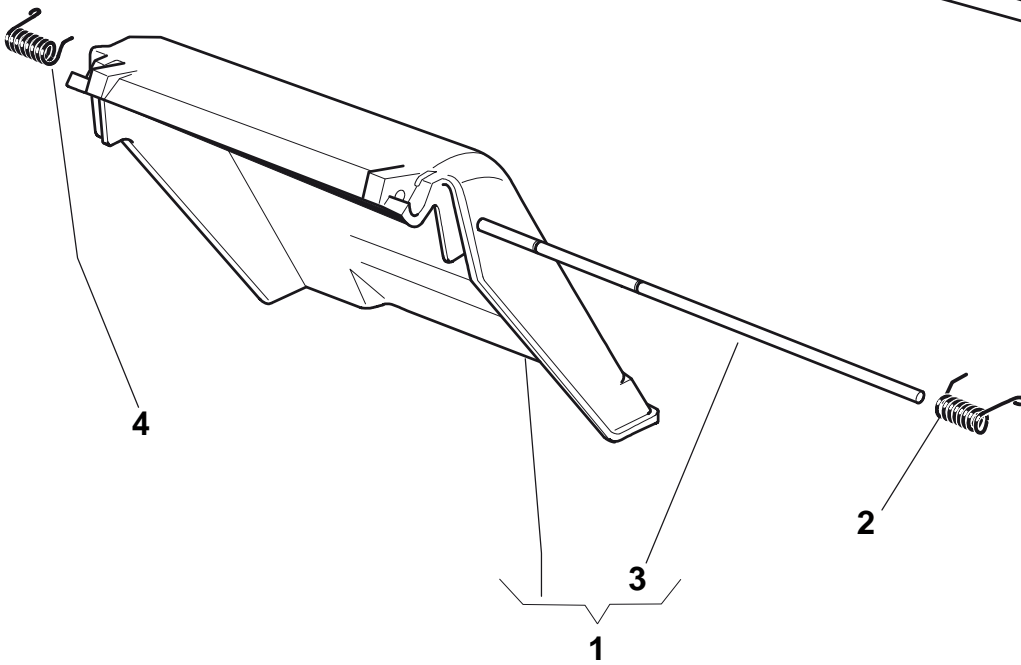

A 510 WSHX
Grass-Catcher

A 510 WSHX

Grass-Catcher

Pos.	Part no.	Q.ty	Description	Remarks
1	381007308/2	1	Stone-Guard	
2	122450466/0	1	L Spring	
3	122517882/0	1	Pin	
4	122450465/0	1	R Spring	
11	81002105/2	1	Box, Fabric	
12	81006418/0	1	Chassis Box