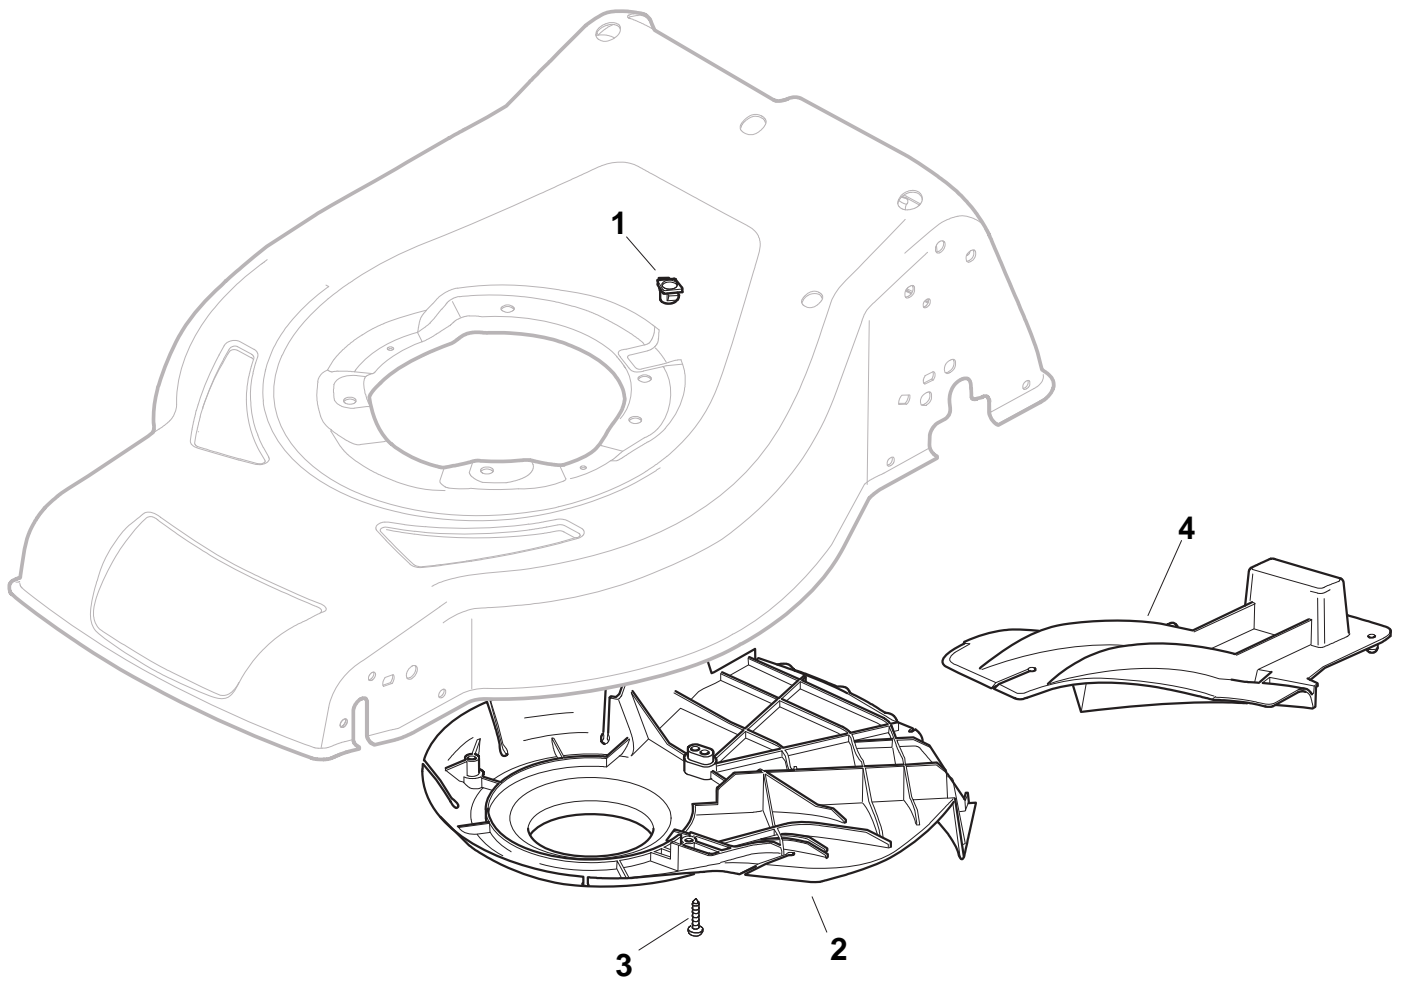

...THINKING GREEN

A 510 WSHX

Deck And Height Adjusting

A 510 WSHX

Deck And Height Adjusting

Pos.	Part no.	Q.ty	Description	Remarks
1	381004053/0	1	Deck Black	
2	122534131/0	1	Pin	
3	381003398/0	1	Lever, Height Adjustment	
4	12154510/0	1	Nut	
5	12788512/0	1	Screw	
6	322394503/0	1	Knob	
7	12521310/0	1	Washer	
8	12150000/0	1	Nut	
10	122943013/0	1	Screw	
11	381002032/0	1	Rod, Height Adjustment	
12	112436051/0	1	Plate	
13	112727803/0	3	Screw	
14	12154510/0	3	Nut	
15	112727801/0	1	Screw	
16	381002887/1	1	Axle, Front Wheels	
17	12154510/0	1	Nut	
21	322600145/0	2	Protection, Wheel	
24	12521350/0	4	Washer	
25	12155000/0	4	Nut	
27	322600208/0	2	Protection, Wheel	
31	381302835/0	1	Axle, Rear Wheels	
32	122450460/0	1	Spring	
33	112728697/0	4	Screw	
34	22545152/0	2	Plate	
35	112728697/0	4	Screw	
36	322785304/0	2	Support	
37	122570134/0	1	Pinion L	
38	322120115/0	2	Ring Gear	
39	112728706/0	6	Screw	
40	122570133/0	1	Pinion R	
41	122446192/0	1	Spring	

A 510 WSHX
Protection, Belt

A 510 WSHX

Protection, Belt

Pos.	Part no.	Q.ty	Description	Remarks
1	322108295/0	1	Stone-Guard	
2	322600195/0	1	Ejection Guard	
3	112727803/0	2	Screw	
4	322806639/0	1	Fulcrum Pin	
5	12154510/0	2	Nut	
6	18203853/0	2	Protection	
7	122450456/0	1	Spring	
8	122517869/0	1	Pin	
9	12604896/0	2	Crown Fastener	

A 510 WSHX
Protection, Belt

A 510 WSHX

Protection, Belt

Pos.	Part no.	Q.ty	Description	Remarks
1	22291150/0	1	Rubber Insert	
2	322060197/2	1	Protection, Belt	
3	12728530/0	3	Screw	
4	22140222/0	1	Deflector	

A 510 WSHX

Handle, Lower Part

A 510 WSHX

Handle, Lower Part

Pos.	Part no.	Q.ty	Description	Remarks
1	381007043/0	1	Handle, Lower Part	
2	381005133/0	1	Bracket, R	
3	381005135/0	1	Bracket, L	
4	12819120/0	4	Screw	
5	22680006/1	4	Washer	
6	322399804/1	4	Knob	
7	12293200/0	4	Nut	
10	12760605/0	3	Screw	
11	25038002/1	2	Bush	
12	12155000/0	2	Nut	
13	322192156/0	1	Fair Led	
14	12523040/0	1	Washer	
15	12154510/0	1	Nut	
16	12369500/0	2	Washer	
17	381008686/0	1	Outfit, Screws	