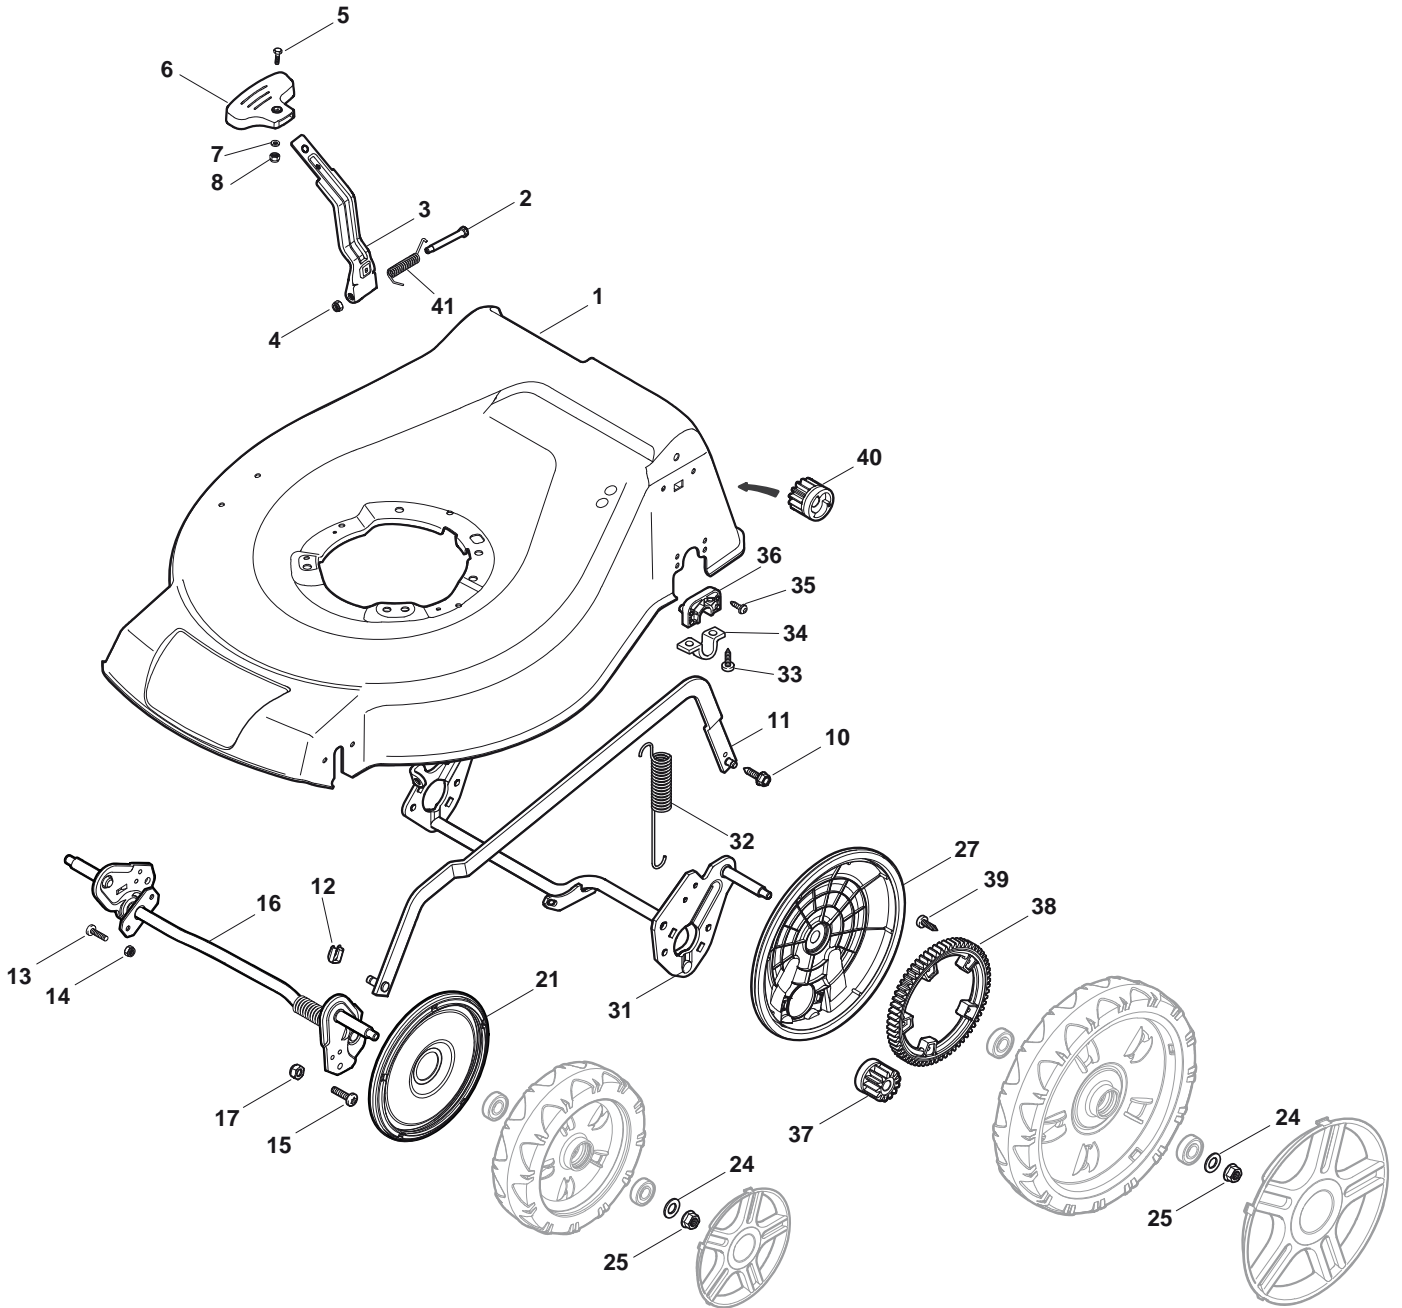

GENUINE SPARE PARTS

A 510 WSHX Model Year 2011

- Use GLOBAL GARDEN PRODUCT Genuine Spare Parts specified in the parts list for repair and/or replacement.
- The contents described in the parts list may change due to improvement.
- The drawings of the spare parts are only indicative and might not represent the part in question exactly.
- The indications "right" - "left" - "front" - "rear" refer to the position of the operator when using the machine.
- When placing orders of parts for repair and/or replacement, make sure that the illustrated parts list is the one applying to the machine's year of manufacture, as shown on the identification plate attached to the machine.

...THINKING GREEN

A 510 WSHX

Deck And Height Adjusting

A 510 WSHX

Deck And Height Adjusting

Pos.	Part no.	Q.ty	Description	Remarks
1	381004053/0	1	Deck Black	
2	122534131/0	1	Pin	
3	381003398/0	1	Lever, Height Adjustment	
4	12154510/0	1	Nut	
5	12788512/0	1	Screw	
6	322394503/0	1	Knob	
7	12521310/0	1	Washer	
8	12150000/0	1	Nut	
10	122943013/0	1	Screw	
11	381002032/0	1	Rod, Height Adjustment	
12	112436051/0	1	Plate	
13	112727803/0	3	Screw	
14	12154510/0	3	Nut	
15	112727801/0	1	Screw	
16	381002887/1	1	Axle, Front Wheels	
17	12154510/0	1	Nut	
21	322600145/0	2	Protection, Wheel	
24	12521350/0	4	Washer	
25	12155000/0	4	Nut	
27	322600208/0	2	Protection, Wheel	
31	381302835/0	1	Axle, Rear Wheels	
32	122450460/0	1	Spring	
33	112728697/0	4	Screw	
34	22545152/0	2	Plate	
35	112728697/0	4	Screw	
36	322785304/0	2	Support	
37	122570134/0	1	Pinion L	
38	322120115/0	2	Ring Gear	
39	112728706/0	6	Screw	
40	122570133/0	1	Pinion R	
41	122446192/0	1	Spring	

A 510 WSHX
Protection, Belt

A 510 WSHX

Protection, Belt

Pos.	Part no.	Q.ty	Description	Remarks
1	322108295/0	1	Stone-Guard	
2	322600195/0	1	Ejection Guard	
3	112727803/0	2	Screw	
4	322806639/0	1	Fulcrum Pin	
5	12154510/0	2	Nut	
6	18203853/0	2	Protection	
7	122450456/0	1	Spring	
8	122517869/0	1	Pin	
9	12604896/0	2	Crown Fastener	