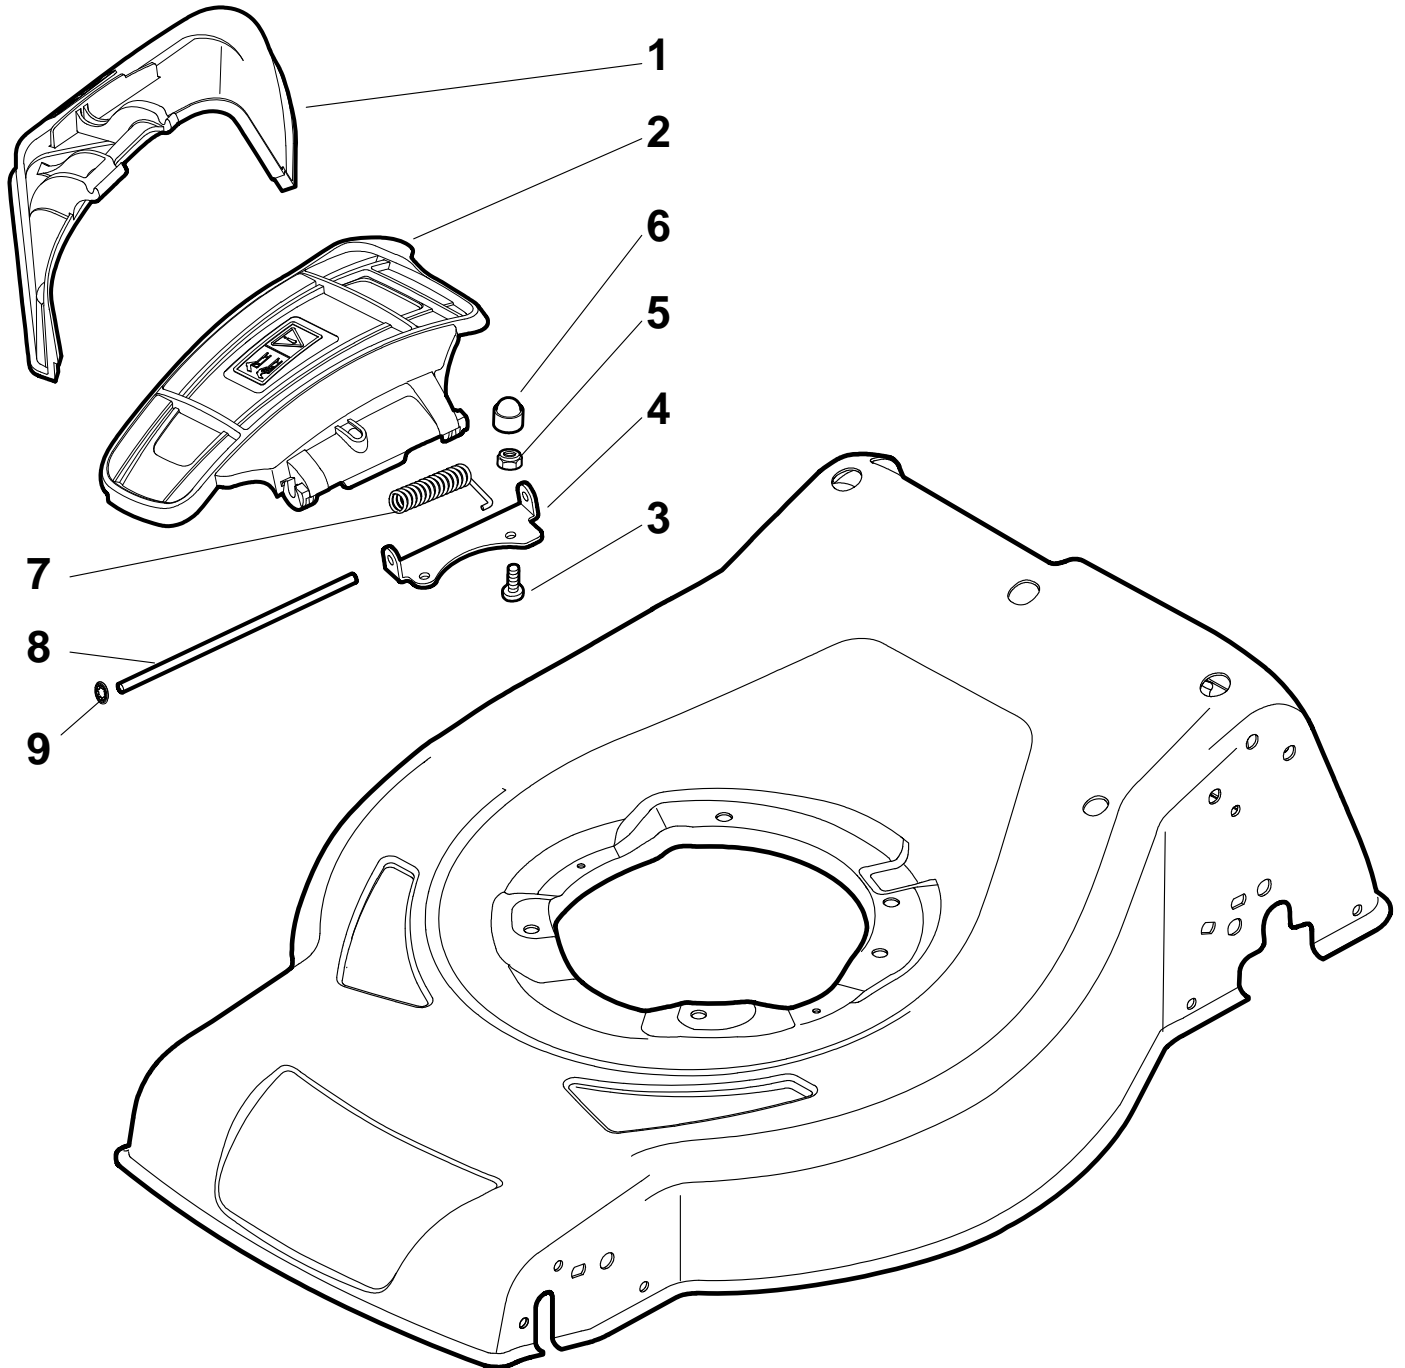

...THINKING GREEN

A 510 WSHX

Deck And Height Adjusting

A 510 WSHX

Deck And Height Adjusting

Pos.	Part no.	Q.ty	Description	Remarks
1	381004053/0	1	Deck Black	
2	122534131/0	1	Pin	
3	381003398/0	1	Lever, Height Adjustment	
4	12154510/0	1	Nut	
5	12788512/0	1	Screw	
6	322394503/0	1	Knob	
7	12521310/0	1	Washer	
8	12150000/0	1	Nut	
10	122943013/0	1	Screw	
11	381002032/0	1	Rod, Height Adjustment	
12	112436051/0	1	Plate	
13	112727803/0	3	Screw	
14	12154510/0	3	Nut	
15	112727801/0	1	Screw	
16	381002887/1	1	Axle, Front Wheels	
17	12154510/0	1	Nut	
21	322600145/0	2	Protection, Wheel	
24	12521350/0	4	Washer	
25	12155000/0	4	Nut	
27	322600208/0	2	Protection, Wheel	
31	381302835/0	1	Axle, Rear Wheels	
32	122450460/0	1	Spring	
33	112728697/0	4	Screw	
34	22545152/0	2	Plate	
35	112728697/0	4	Screw	
36	322785304/0	2	Support	
37	122570134/0	1	Pinion L	
38	322120115/0	2	Ring Gear	
39	112728706/0	6	Screw	
40	122570133/0	1	Pinion R	
41	122446192/0	1	Spring	

A 510 WSHX
Protection, Belt

A 510 WSHX

Protection, Belt

Pos.	Part no.	Q.ty	Description	Remarks
1	322108295/0	1	Stone-Guard	
2	322600195/0	1	Ejection Guard	
3	112727803/0	2	Screw	
4	322806639/0	1	Fulcrum Pin	
5	12154510/0	2	Nut	
6	18203853/0	2	Protection	
7	122450456/0	1	Spring	
8	122517869/0	1	Pin	
9	12604896/0	2	Crown Fastener	

A 510 WSHX
Protection, Belt

A 510 WSHX

Protection, Belt

Pos.	Part no.	Q.ty	Description	Remarks
1	22291150/0	1	Rubber Insert	
2	322060197/2	1	Protection, Belt	
3	12728530/0	3	Screw	
4	22140222/0	1	Deflector	

A 510 WSHX

Handle, Lower Part

A 510 WSHX

Handle, Lower Part

Pos.	Part no.	Q.ty	Description	Remarks
1	381007043/0	1	Handle, Lower Part	
2	381005133/0	1	Bracket, R	
3	381005135/0	1	Bracket, L	
4	12819120/0	4	Screw	
5	22680006/1	4	Washer	
6	322399804/1	4	Knob	
7	12293200/0	4	Nut	
10	12760605/0	3	Screw	
11	25038002/1	2	Bush	
12	12155000/0	2	Nut	
13	322192156/0	1	Fair Led	
14	12523040/0	1	Washer	
15	12154510/0	1	Nut	
16	12369500/0	2	Washer	
17	381008686/0	1	Outfit, Screws	