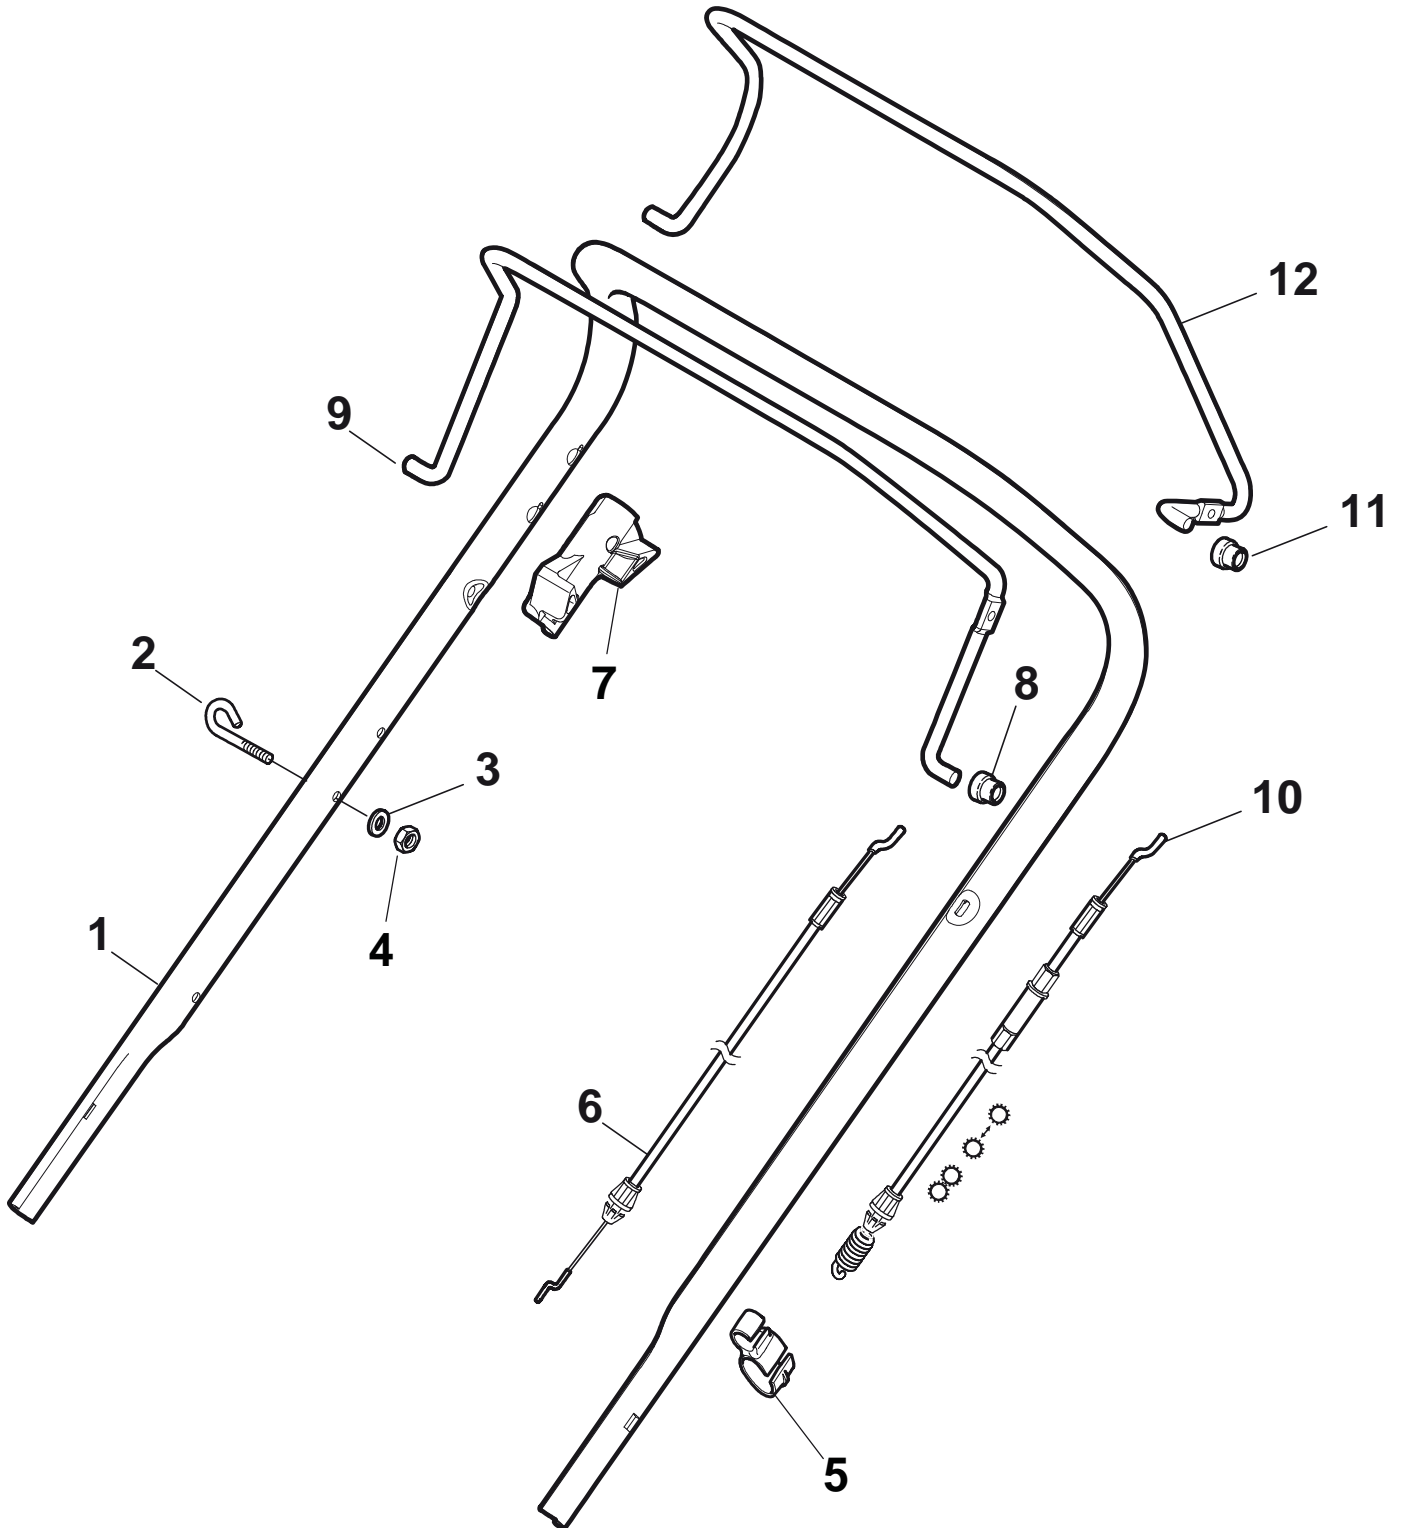

A 510 WSHX
Protection, Belt

A 510 WSHX

Protection, Belt

Pos.	Part no.	Q.ty	Description	Remarks
1	322108295/0	1	Stone-Guard	
2	322600195/0	1	Ejection Guard	
3	112727803/0	2	Screw	
4	322806639/0	1	Fulcrum Pin	
5	12154510/0	2	Nut	
6	18203853/0	2	Protection	
7	122450456/0	1	Spring	
8	122517869/0	1	Pin	
9	12604896/0	2	Crown Fastener	

A 510 WSHX
Protection, Belt

A 510 WSHX

Protection, Belt

Pos.	Part no.	Q.ty	Description	Remarks
1	22291150/0	1	Rubber Insert	
2	322060197/2	1	Protection, Belt	
3	12728530/0	3	Screw	
4	22140222/0	1	Deflector	

A 510 WSHX

Handle, Lower Part

A 510 WSHX

Handle, Lower Part

Pos.	Part no.	Q.ty	Description	Remarks
1	381007043/0	1	Handle, Lower Part	
2	381005133/0	1	Bracket, R	
3	381005135/0	1	Bracket, L	
4	12819120/0	4	Screw	
5	22680006/1	4	Washer	
6	322399804/1	4	Knob	
7	12293200/0	4	Nut	
10	12760605/0	3	Screw	
11	25038002/1	2	Bush	
12	12155000/0	2	Nut	
13	322192156/0	1	Fair Led	
14	12523040/0	1	Washer	
15	12154510/0	1	Nut	
16	12369500/0	2	Washer	
17	381008686/0	1	Outfit, Screws	

A 510 WSHX

Handle, Upper Part

A 510 WSHX

Handle, Upper Part

Pos.	Part no.	Q.ty	Description	Remarks
1	381006807/0	1	Handle, Upper Part with sponge handgrip	
1	381006887/0	1	Handle, Upper Part	
2	22430313/0	1	Guide Spring	
3	12521330/0	1	Washer	
4	12154510/0	1	Nut	
5	118390020/0	1	Fairlead	
6	181030053/0	1	Cable, Thread Eng. Brake	
7	322545204/0	1	Fulcrum Pin	
8	22041966/0	2	Bush	
9	181003300/0	1	Lever, Engine Brake	
10	381030051/0	1	Cable, Rear Drive	
11	22041966/0	2	Bush	
12	181003301/0	1	Lever, Driving	
14	22551640/0	1	Plate	
15	12728640/0	1	Screw	