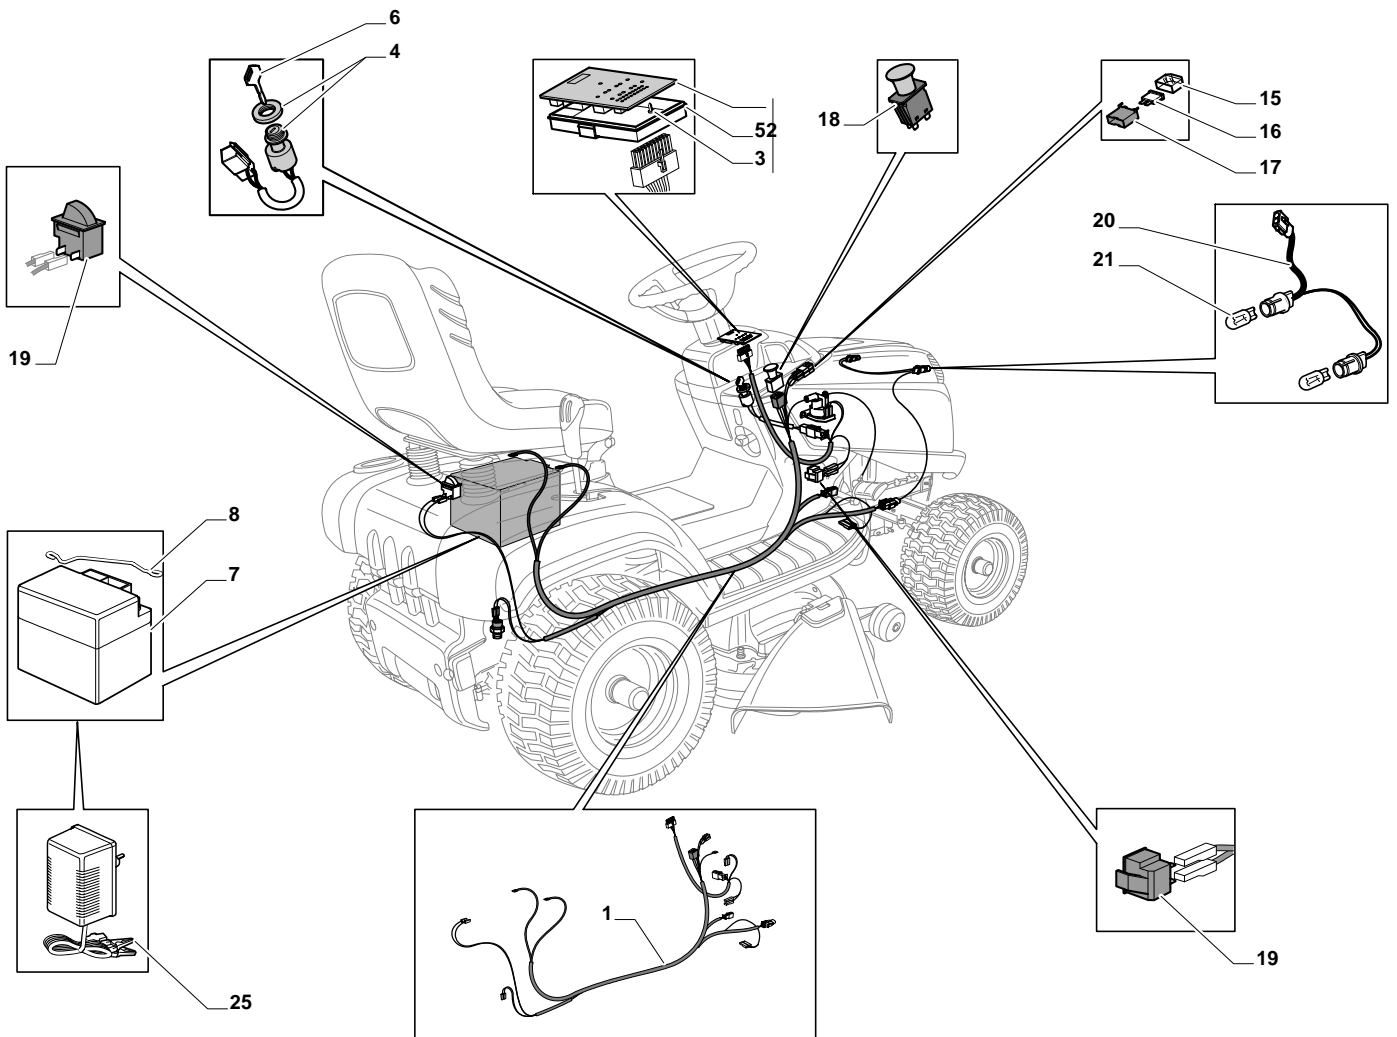

A 98 HB

Electrical Parts

A 98 HB

Electrical Parts

Pos.	Part no.	Q.ty	Description	Remarks
1	182040158/0	1	Cables Ass.Y	
2	382722429/0	1	Electronic Card	
3	12735101/0	1	Screw	
4	118450075/0	1	Starting Switch	
5	325600080/0	1	Card Protection	
6	118210023/0	1	Starting Key	
7	18120002/1	1	Battery	
8	125430265/0	1	Spring	
15	33215000/0	2	Cover	
16	33340036/0	1	Fuse 25 A	
16	33340040/0	1	Fuse 10A	
17	33500007/0	2	Fuse Carrier	
18	118450074/0	1	Clutch Switch	
19	119410613/0	2	Micro	
20	82040073/0	1	Cable	
21	18459100/0	2	Farilamp For Lights	
25	182180090/0	1	Battery Charger