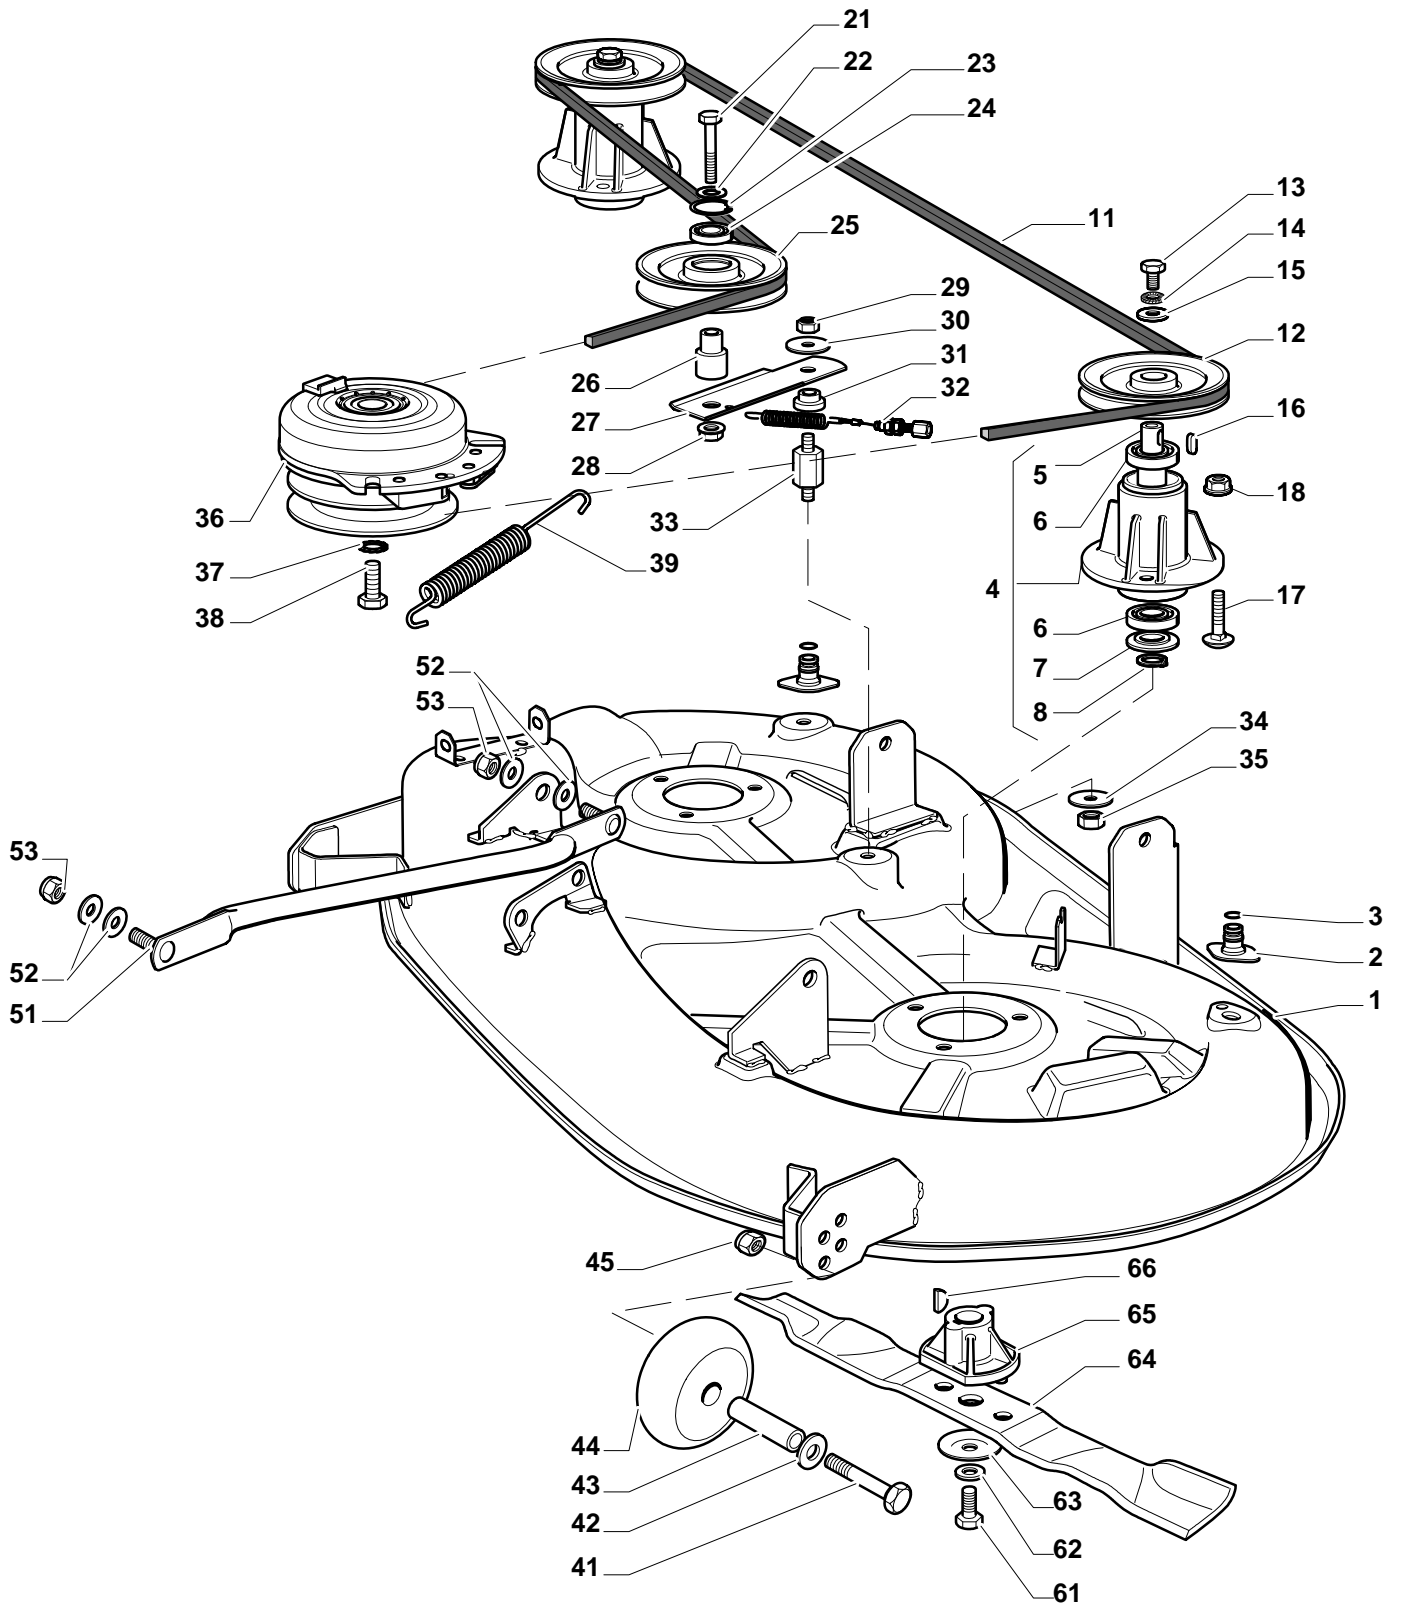

A 98 HB

Cutting Plate

A 98 HB

Cutting Plate

Pos.	Part no.	Q.ty	Description	Remarks
1	382564209/0	1	Plate	
2	325033086/0	2	Water Hose Connection	
3	19035000/0	2	Or Ring	
4	382207204/0	2	Flange Ass.Y	
5	125020804/0	2	Shaft	
6	119216047/0	4	Bearing	
7	25160501/0	2	Dust Cover	
8	12609260/0	2	Seeger	
11	135061504/0	1	Belt	
12	25601571/0	2	Pulley	
13	12793102/0	2	Screw	
14	12540260/0	2	Washer	
15	25670007/0	2	Washer	
16	12139480/0	2	Feather	
17	12818690/0	6	Screw	
18	12154210/0	6	Nut	
21	12691400/0	1	Right Screw	
22	12524010/0	1	Washer	
23	12610800/0	1	Seeger	
24	119216048/0	1	Bearing	
25	125601586/0	1	Pulley	
26	125160052/0	1	Spacer	
27	325318232/0	1	Lever	
28	12293201/0	1	Nut	
29	12155020/0	1	Nut	
30	125670022/0	1	Washer	
31	125040635/0	1	Bush	
32	82004618/0	1	Wire	
33	125160049/0	1	Spacer	
34	12523080/0	1	Washer	
35	12156602/0	1	Nut	
36	118399063/0	1	Clutch	
37	12543000/0	1	Washer	
38	12737320/0	1	Screw	
39	22430216/0	1	Spring	
41	12692050/0	2	Screw	
42	12523060/0	2	Washer	
43	25510072/0	2	Spacer	
44	82700001/0	2	Anti Scalp Wheel Ø 100	
45	12293201/0	2	Nut	
51	382000565/0	2	Equalizer Rod	
52	25670008/1	8	Washer	
53	12156602/0	4	Nut	
61	12735694/0	2	Screw	
62	12523080/0	2	Washer	
63	22160400/0	2	Dust Cover	
64	82004346/0	2	Right Blade Mulching	
65	25463200/0	2	Blade Hub	
66	12139100/0	2	Feather, Crankshaft Ø 22.2