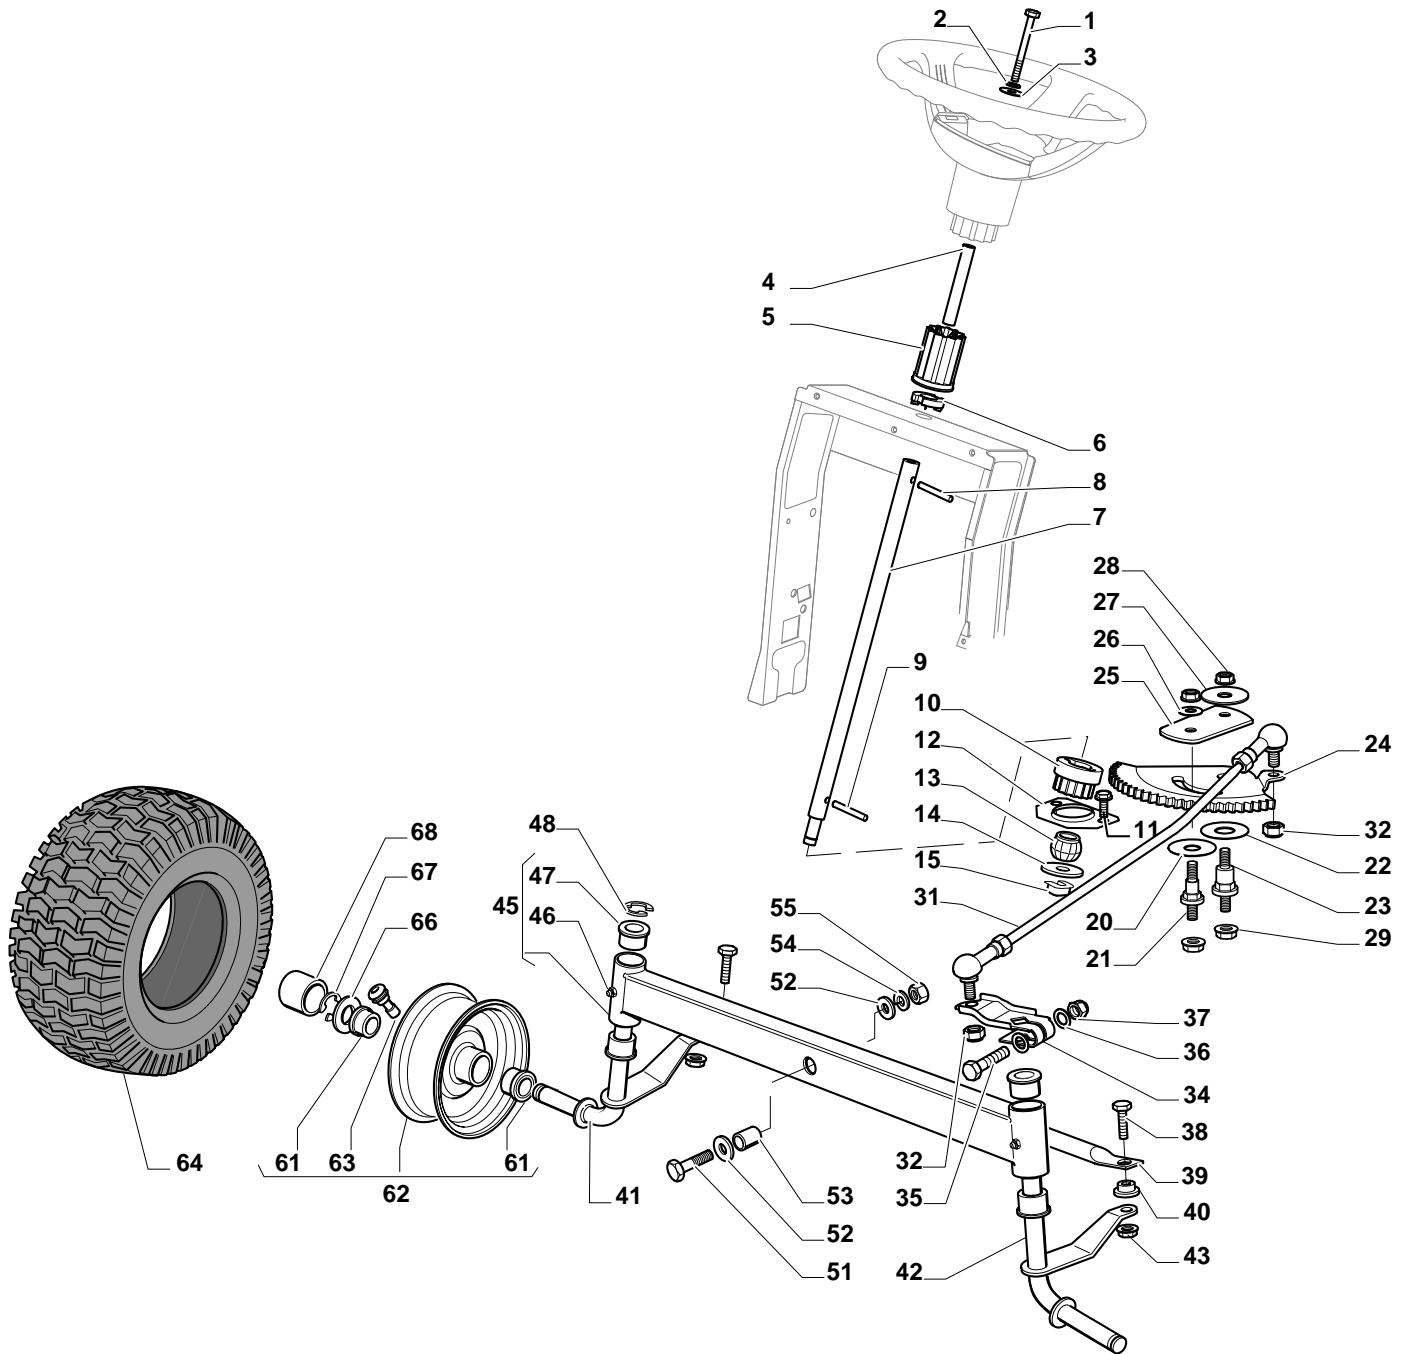

A 98 HB

Steering

A 98 HB

Steering

Pos.	Part no.	Q.ty	Description	Remarks
1	12692050/0	1	Screw	
2	12540260/0	1	Washer	
3	12523070/0	1	Washer	
4	125160047/0	1	Spacer	
5	325785318/0	1	Support	
6	325038008/0	1	Bush	
7	125520007/0	1	Steering Column	
8	112620300/0	1	Pin	
9	12622650/0	1	Pin	
10	125570003/0	1	Pinion	
11	27943051/0	2	Screw	
12	325785213/1	1	Support	
13	25743000/0	1	Joint	
14	12521370/0	1	Washer	
15	12436030/0	1	Plate	
20	22672151/0	1	Washer	
21	125510104/0	1	Pin	
22	125670023/0	1	Washer	
23	125510109/0	1	Pin	
24	325735519/0	1	Steering Shaft	
25	325547233/0	1	Plate	
26	12369500/0	1	Washer	
27	22160400/0	1	Dust Cover	
28	12155010/0	2	Nut	
29	12154210/0	2	Nut	
31	382000566/0	1	Steering Rod	
32	12156602/0	2	Nut	
34	325318243/0	1	Lever	
35	12692390/0	1	Screw	
36	12521360/0	2	Washer	
37	12156602/0	1	Nut	
38	125510103/0	2	Pin	
39	325840029/0	1	Tie Rod	
40	325038007/0	2	Bush	
41	382230373/0	1	Right Stub Axle	
42	382230375/0	1	Left Stub Axle	
43	12155000/0	2	Nut	
45	382034030/0	1	Equalizer With Bush And Lubricator	
46	12379511/0	2	Grease Dispenser	
47	25034002/1	4	Brass	
48	12001010/0	1	Benzing	
51	12692695/0	1	Screw	
52	12523100/0	2	Washer	
53	25160016/0	1	Spacer	
54	12587100/0	1	Washer	
55	12295300/0	1	Nut	
61	25122200/2	4	Bearing	
62	182000598/0	2	Rimm	
63	25950000/0	2	Valve	
64	127590066/0	2	Tire	
66	25670005/1	2	Washer	
67	12001010/0	2	Benzing	
68	322110233/0	2	Hub Cover