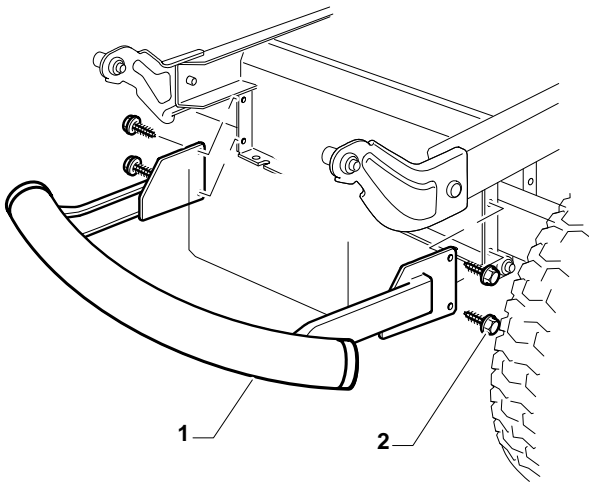

A 98 HB

Electrical Parts

A 98 HB

Electrical Parts

Pos.	Part no.	Q.ty	Description	Remarks
1	182040158/0	1	Cables Ass.Y	
2	382722429/0	1	Electronic Card	
3	12735101/0	1	Screw	
4	118450075/0	1	Starting Switch	
5	325600080/0	1	Card Protection	
6	118210023/0	1	Starting Key	
7	18120002/1	1	Battery	
8	125430265/0	1	Spring	
15	33215000/0	2	Cover	
16	33340036/0	1	Fuse 25 A	
16	33340040/0	1	Fuse 10A	
17	33500007/0	2	Fuse Carrier	
18	118450074/0	1	Clutch Switch	
19	119410613/0	2	Micro	
20	82040073/0	1	Cable	
21	18459100/0	2	Farilamp For Lights	
25	182180090/0	1	Battery Charger	

A 98 HB

Labels

Pos.	Part no.	Q.ty	Description	Remarks
1	114362365/1	1	Label	
3	114363699/0	1	Label	
4	14361438/0	1	Label	
5	114363701/0	1	Label	
6	114363700/0	1	Label	
8	114356699/1	1	Label	

A 98 HB

Optionals On Request

A 98 HB

Seat & Steering Wheel

A 98 HB

Seat & Steering Wheel

Pos.	Part no.	Q.ty	Description	Remarks
1	325580503/0	1	Steering Plate	
2	325961219/0	1	Steering Wheel	
5	125722472/0	1	Seat	
6	12792611/0	4	Screw	
7	12540260/0	4	Washer	
8	12523060/0	4	Washer	