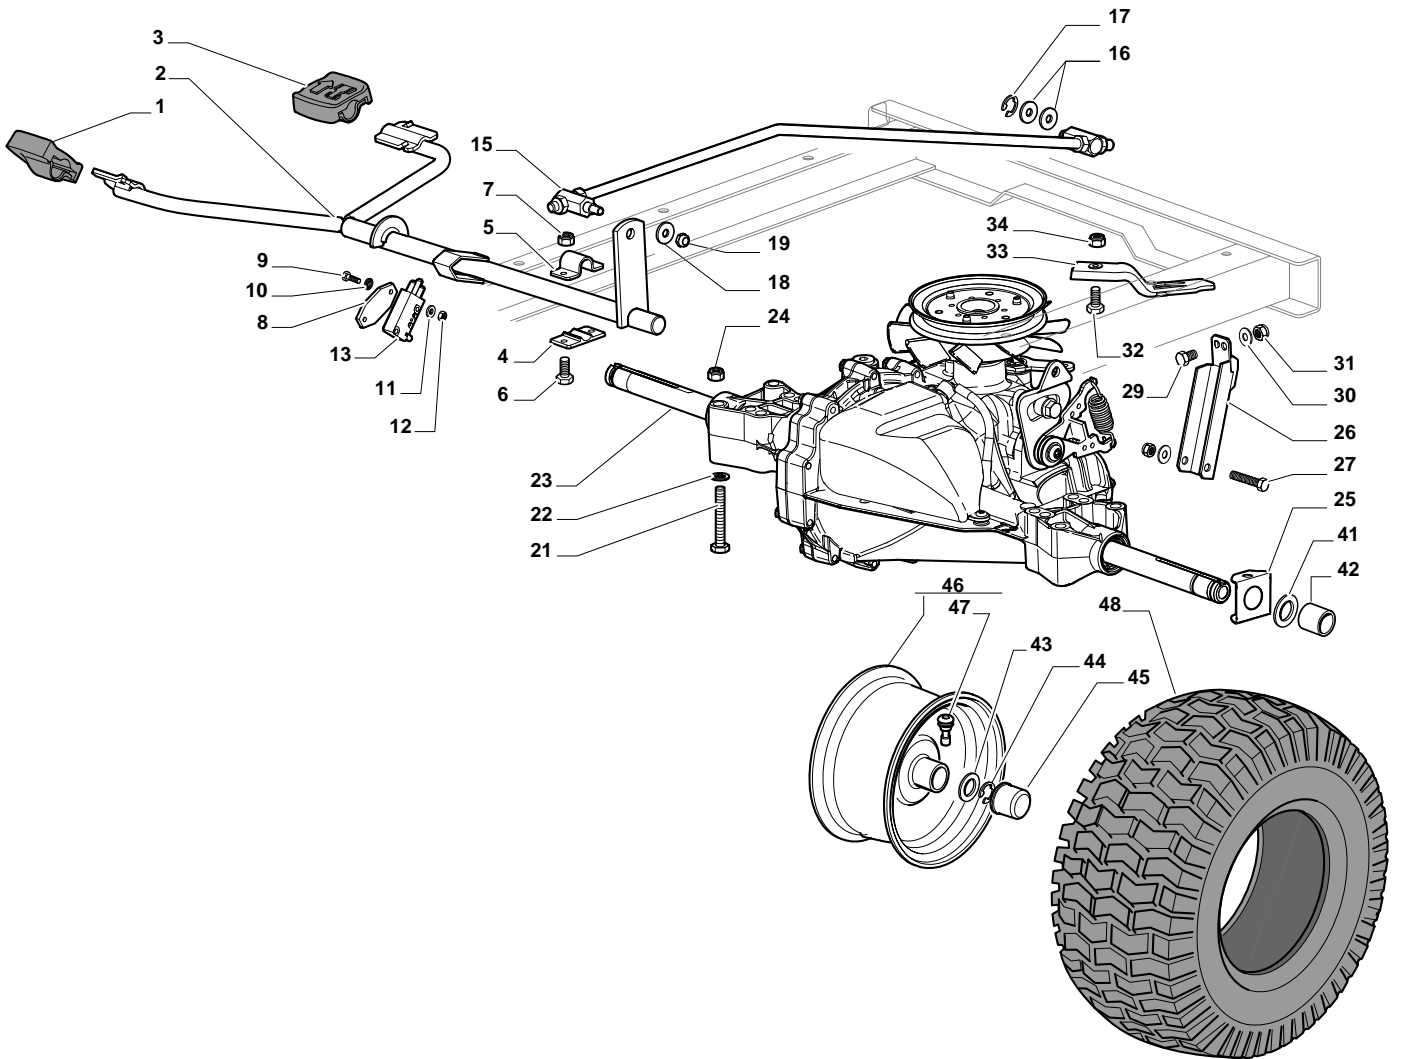

A 98 HB

Transmission

A 98 HB

Transmission

Pos.	Part no.	Q.ty	Description	Remarks
1	25110274/0	1	Clamp Cover Front	
2	382000574/0	1	Drive Pedal	
3	25110331/0	1	Clamp Cover Rear	
4	325785350/0	2	Support	
5	325547231/0	2	Plate	
6	12791213/1	4	Screw	
7	12154510/0	4	Nut	
8	27546019/0	1	Plate	
9	12735602/0	2	Screw	
10	12540020/0	2	Washer	
11	12581100/0	2	Grower	
12	12290791/0	2	Nut	
13	19410609/0	1	Neutral Switch (Hydro)	
15	382000573/0	1	Rod	
16	25670011/0	2	Washer	
17	12000955/0	1	Circlip	
18	12523040/0	1	Washer	
19	12154510/0	1	Nut	
21	12691600/0	4	Screw	
22	12521350/0	4	Washer	
23	118400919/0	1	Rear Axle (Hydro-Gear T2-Aded-2X3C-1Pa1)	
23	118400919/1	1	Rear Axle Hydro-Gear T2-Adbf-2X3C-1Px1	
24	12155000/0	4	Nut	
25	325670026/0	2	Washer	
26	325785349/0	1	Support	
27	12691700/0	1	Screw	
29	12792611/0	1	Screw	
30	12523060/0	2	Washer	
31	12155000/0	2	Nut	
32	12791213/1	1	Screw	
33	325318251/0	1	Lever	
34	12154510/0	1	Nut	
41	25670005/1	2	Washer	
42	125160055/0	2	Spacer	
43	25670005/1	6	Washer	
44	12001010/0	2	Benzing	
45	322110233/0	2	Hub Cover	
46	382000597/0	2	Rimm	
47	25950000/0	2	Valve	
48	125590015/0	2	Shoe