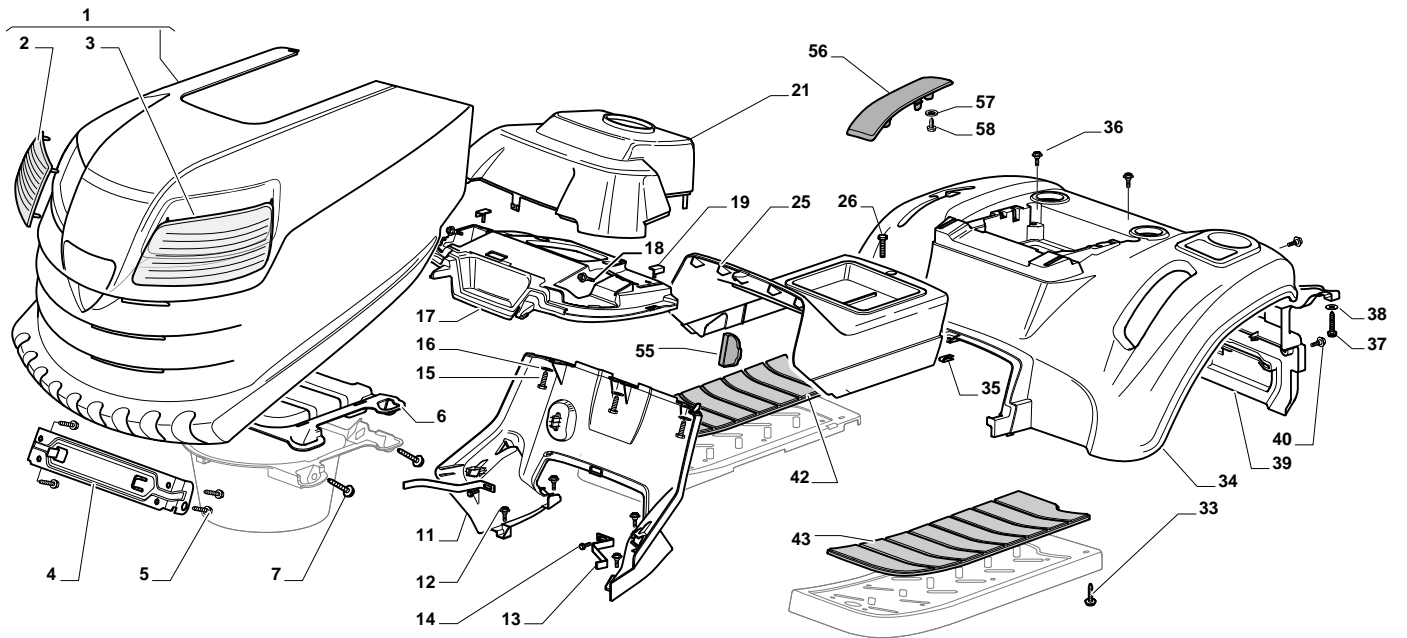

...THINKING GREEN

A 98 HB
Chassis

A 98 HB

Chassis

Pos.	Part no.	Q.ty	Description	Remarks
1	24487998/0	1	Cotter Pin	
2	25510079/0	2	Pin	
3	12154210/0	2	Nut	
4	12735599/0	2	Screw	
5	325547225/0	1	Right Plate	
6	325547227/0	1	Left Plate	
11	382785169/1	1	Steering Column Support	
12	125943009/0	4	Screw	
13	325785331/0	1	Right Seat Support	
14	325785333/0	1	Left Seat Support	
15	125943009/0	6	Screw	
16	382785179/0	1	Footboard Support	
17	125943009/0	2	Screw	
18	125943009/0	2	Screw	
20	325500041/1	1	Right Footboard	
21	325500043/1	1	Left Footboard	
22	12735599/0	2	Screw	
25	12293201/0	2	Nut	
26	325820109/0	1	Seat Support	
27	125160048/0	2	Spacer	
28	125430263/0	2	Spring	
29	325060038/0	1	Cam	
30	325820105/0	1	Support	
31	125430264/0	2	Spring	
32	12521350/0	2	Washer	
33	12691400/0	2	Right Screw	
34	325122002/0	2	Hood	
35	382547061/0	1	Plate	
36	22524970/2	2	Pin	
37	382820151/0	1	Seat Support	
38	12155010/0	2	Nut	
39	118203854/0	2	Protection	
40	125943009/0	4	Screw	

A 98 HB

Body

A 98 HB

Body

Pos.	Part no.	Q.ty	Description	Remarks
1	325076916/0	1	Upper Engine Hood White	
2	325410887/0	1	Right Grill	
3	325410888/0	1	Left Grill	
4	325785317/0	1	Engine Hood Support	
5	12735403/0	4	Screw	
6	325263302/1	1	Air Intake Grill	
7	112728692/0	4	Screw	
11	325785298/0	1	Dashboard Support	
12	125943010/0	4	Screw	
13	325270325/0	2	Guide	
14	12735599/0	2	Screw	
15	112735406/0	3	Screw	
16	12523040/0	3	Washer	
17	325120202/1	1	Dashboard	
18	125943010/0	2	Screw	
19	325260003/0	2	Grommet	
21	325120203/0	1	Cover	
25	325110423/0	1	Cover, White	
26	125943010/0	1	Screw	
33	112735406/0	4	Screw	
34	325110422/0	1	Wheels Cover White	
35	112437506/0	1	Plate	
36	125943010/0	2	Screw	
37	112735406/0	2	Screw	
38	12523040/0	2	Washer	
39	325547208/1	1	Plate	
40	125943010/0	2	Screw	
42	325110384/0	1	Right Footboardcover	
43	325110385/0	1	Left Footboard Cover	
56	325207190/0	1	Cover	
57	12523050/0	4	Washer	
58	12735403/0	2	Screw	