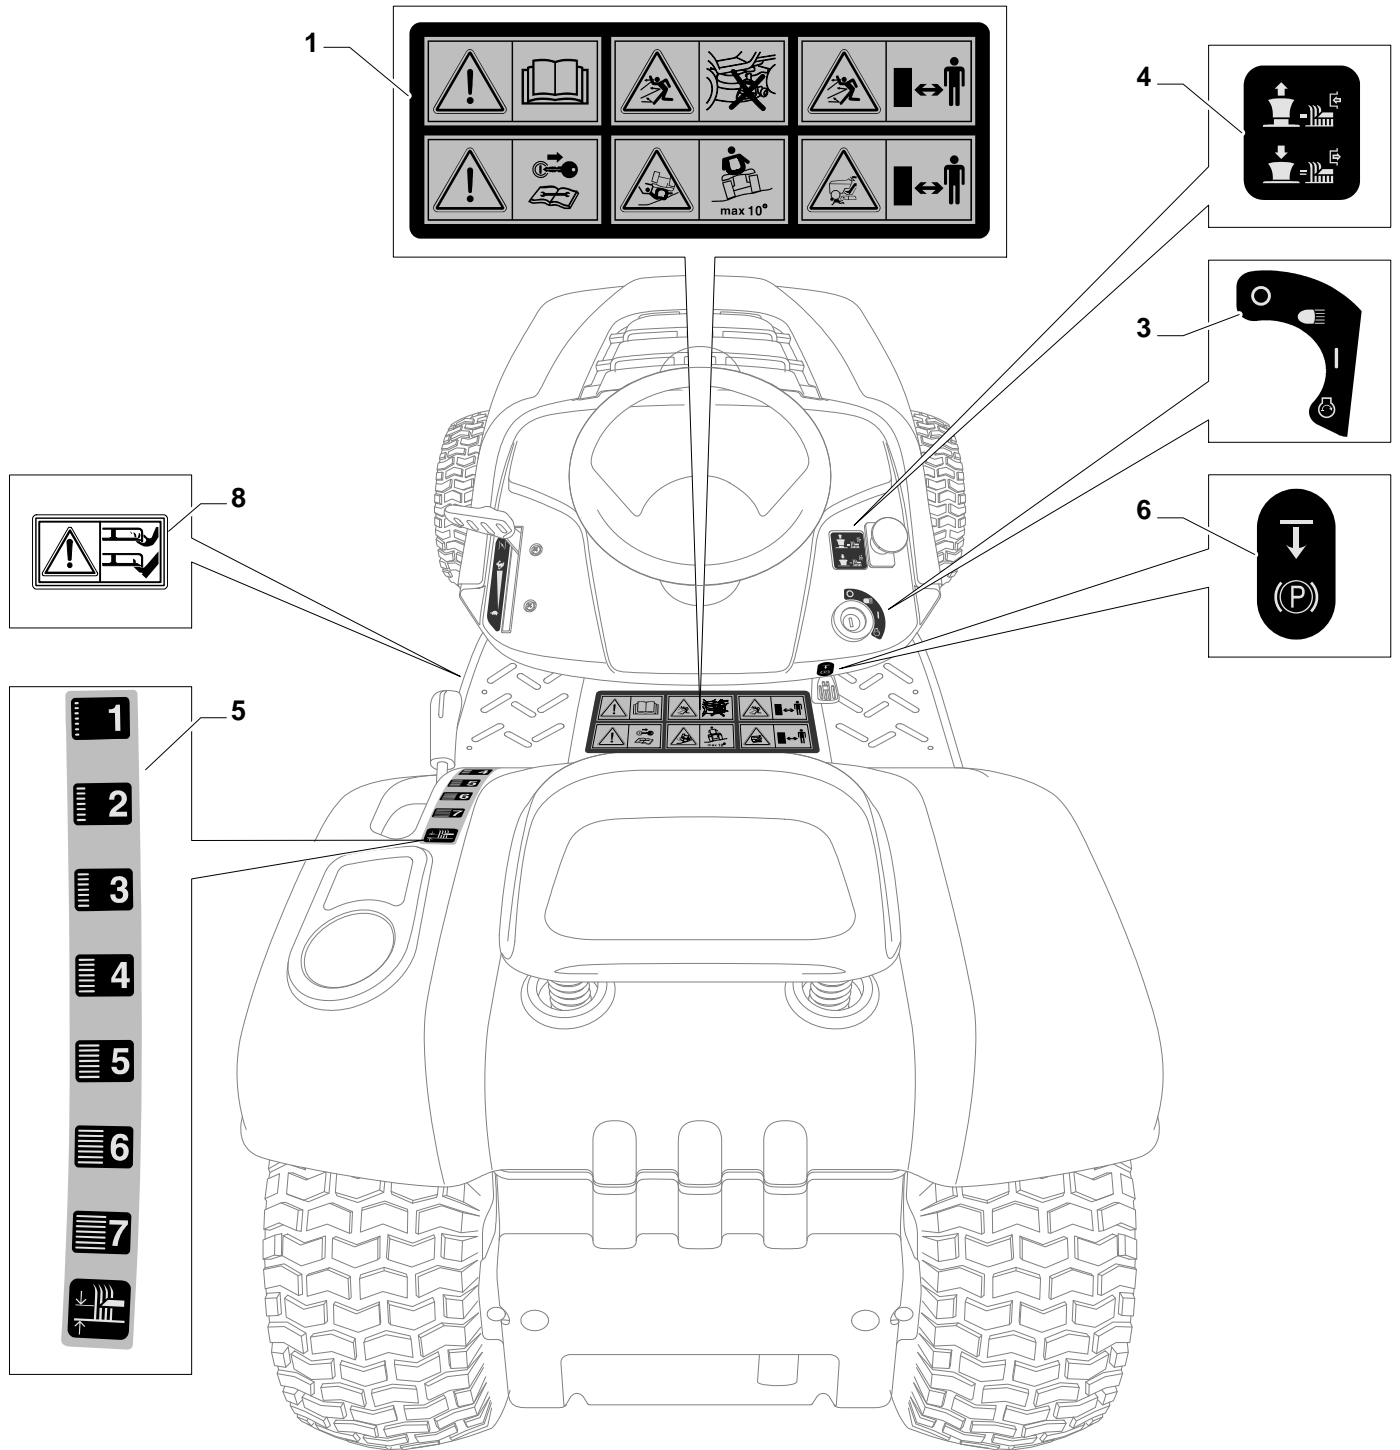

A 98 HB

Electrical Parts

A 98 HB

Electrical Parts

Pos.	Part no.	Q.ty	Description	Remarks
1	182040158/0	1	Cables Ass.Y	
2	382722429/0	1	Electronic Card	
3	12735101/0	1	Screw	
4	118450075/0	1	Starting Switch	
5	325600080/0	1	Card Protection	
6	118210023/0	1	Starting Key	
7	18120002/1	1	Battery	
8	125430265/0	1	Spring	
15	33215000/0	2	Cover	
16	33340036/0	1	Fuse 25 A	
16	33340040/0	1	Fuse 10A	
17	33500007/0	2	Fuse Carrier	
18	118450074/0	1	Clutch Switch	
19	119410613/0	2	Micro	
20	82040073/0	1	Cable	
21	18459100/0	2	Farilamp For Lights	
25	182180090/0	1	Battery Charger	