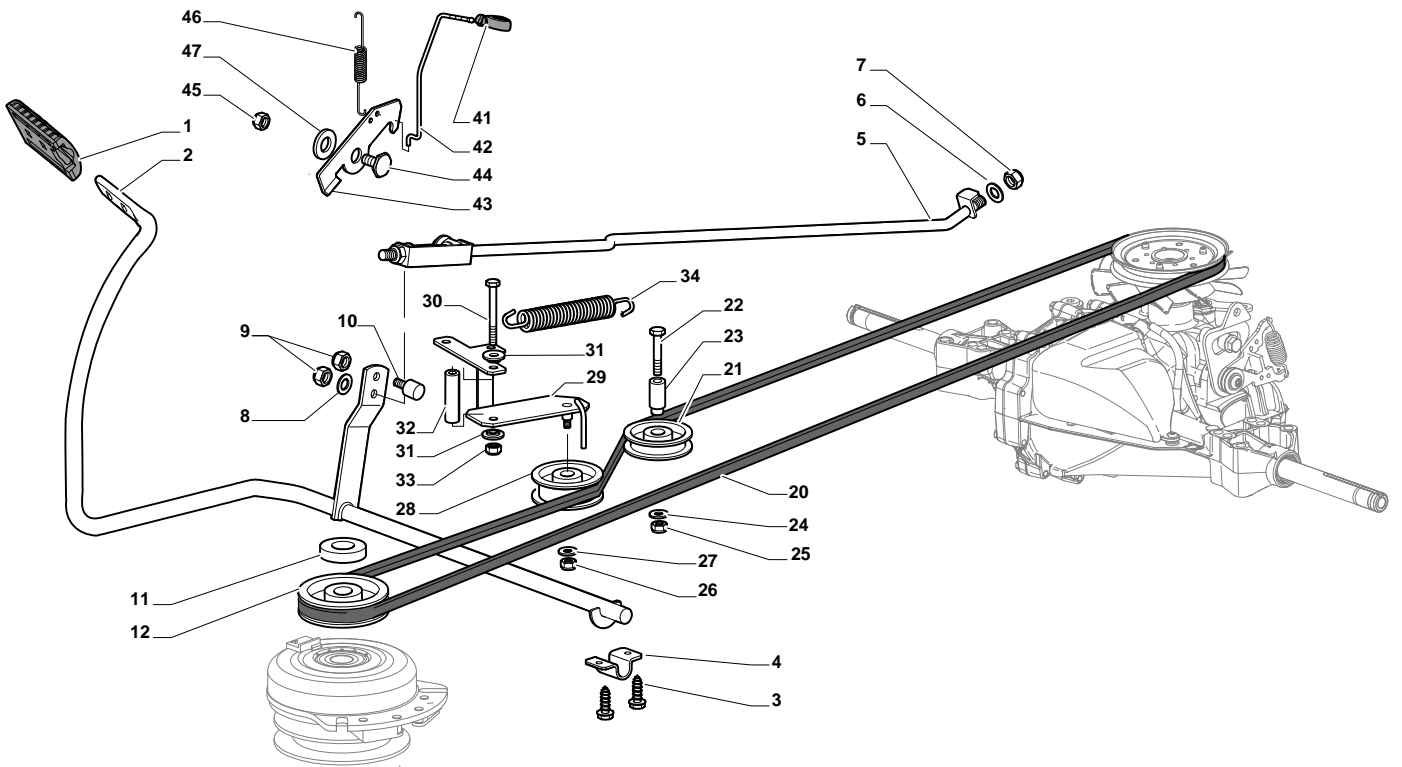

A 98 HB

Brake And Gearbox Controls

A 98 HB

Brake And Gearbox Controls

Pos.	Part no.	Q.ty	Description	Remarks
1	325110409/0	1	Clamp Cover	
2	382000575/0	1	Pedal	
3	12735599/0	4	Screw	
4	325547231/0	2	Plate	
5	382000576/0	1	Rod	
6	12521360/0	1	Washer	
7	12156602/0	1	Nut	
8	25670011/0	1	Washer	
9	12155000/0	2	Nut	
10	125510116/0	1	Pin	
11	25160021/0	1	Spacer	
12	125601577/0	1	Pulley	
13	12524010/0	2	Washer	
20	135062003/0	1	Belt	
21	25601555/0	1	Pulley	
22	12691400/0	1	Right Screw	
23	125160051/0	1	Spacer	
24	12523060/0	1	Washer	
25	12155000/0	1	Nut	
26	12155000/0	1	Nut	
27	12523060/0	1	Washer	
28	25601554/0	1	Pulley	
29	382318245/0	1	Lever	
30	12691600/0	1	Screw	
31	25038002/1	2	Bush	
32	25160027/0	1	Spacer	
33	12155000/0	1	Nut	
34	125430262/0	1	Spring	
41	325394534/0	1	Knob	
42	125033083/0	1	Rod	
43	325253011/0	1	Hook	
44	22524970/2	1	Pin	
45	12155000/0	1	Nut	
46	25430213/0	1	Spring	
47	12523060/0	1	Washer