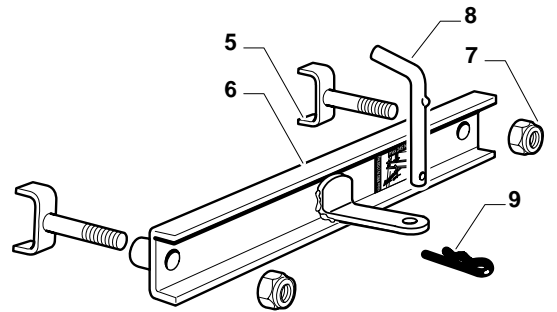

A 98 HB

Optionals On Request

A 98 HB

Optionals On Request

Pos.	Part no.	Q.ty	Description	Remarks
1	382869038/0	1	Muffler Protection	
2	125943008/0	4	Screw	
5	382650211/0	2	Stiffening	
6	382033111/0	1	Rod	
7	12155000/0	2	Nut	
8	25510021/1	1	Pin	
9	24487999/0	1	Cotter Pin	
11	325140099/0	1	Deflector	
12	125510111/0	1	Pin	
13	24487998/0	1	Cotter Pin