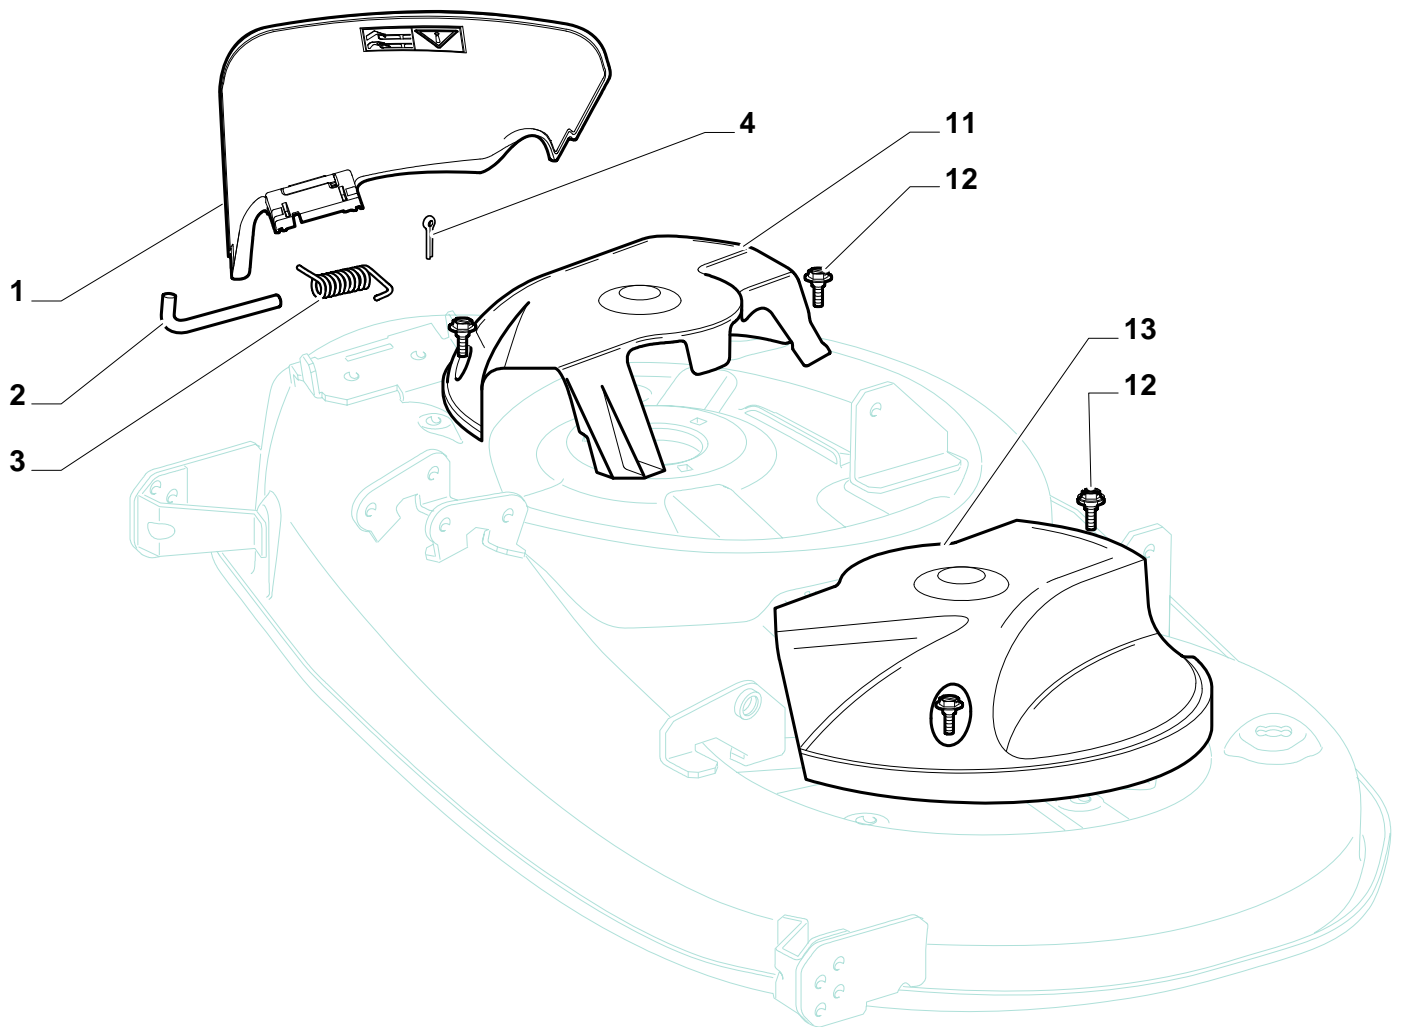

A 98 HB

Cutting Plate

A 98 HB

Cutting Plate

Pos.	Part no.	Q.ty	Description	Remarks
1	382564209/0	1	Plate	
2	325033086/0	2	Water Hose Connection	
3	19035000/0	2	Or Ring	
4	382207204/0	2	Flange Ass.Y	
5	125020804/0	2	Shaft	
6	119216047/0	4	Bearing	
7	25160501/0	2	Dust Cover	
8	12609260/0	2	Seeger	
11	135061504/0	1	Belt	
12	25601571/0	2	Pulley	
13	12793102/0	2	Screw	
14	12540260/0	2	Washer	
15	25670007/0	2	Washer	
16	12139480/0	2	Feather	
17	12818690/0	6	Screw	
18	12154210/0	6	Nut	
21	12691400/0	1	Right Screw	
22	12524010/0	1	Washer	
23	12610800/0	1	Seeger	
24	119216048/0	1	Bearing	
25	125601586/0	1	Pulley	
26	125160052/0	1	Spacer	
27	325318232/0	1	Lever	
28	12293201/0	1	Nut	
29	12155020/0	1	Nut	
30	125670022/0	1	Washer	
31	125040635/0	1	Bush	
32	82004618/0	1	Wire	
33	125160049/0	1	Spacer	
34	12523080/0	1	Washer	
35	12156602/0	1	Nut	
36	118399063/0	1	Clutch	
37	12543000/0	1	Washer	
38	12737320/0	1	Screw	
39	22430216/0	1	Spring	
41	12692050/0	2	Screw	
42	12523060/0	2	Washer	
43	25510072/0	2	Spacer	
44	82700001/0	2	Anti Scalp Wheel Ø 100	
45	12293201/0	2	Nut	
51	382000565/0	2	Equalizer Rod	
52	25670008/1	8	Washer	
53	12156602/0	4	Nut	
61	12735694/0	2	Screw	
62	12523080/0	2	Washer	
63	22160400/0	2	Dust Cover	
64	82004346/0	2	Right Blade Mulching	
65	25463200/0	2	Blade Hub	
66	12139100/0	2	Feather, Crankshaft Ø 22.2	