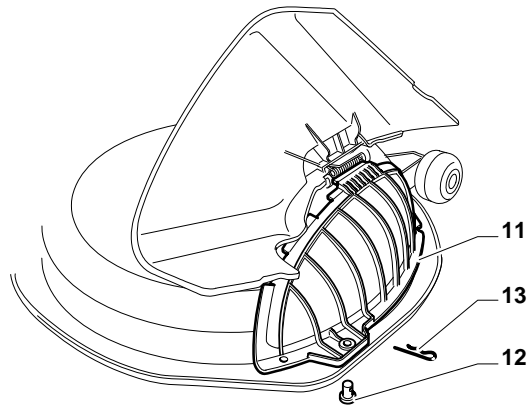

A 98 HB

Electrical Parts

A 98 HB

Electrical Parts

Pos.	Part no.	Q.ty	Description	Remarks
1	182040158/0	1	Cables Ass.Y	
2	382722429/0	1	Electronic Card	
3	12735101/0	1	Screw	
4	118450075/0	1	Starting Switch	
5	325600080/0	1	Card Protection	
6	118210023/0	1	Starting Key	
7	18120002/1	1	Battery	
8	125430265/0	1	Spring	
15	33215000/0	2	Cover	
16	33340036/0	1	Fuse 25 A	
16	33340040/0	1	Fuse 10A	
17	33500007/0	2	Fuse Carrier	
18	118450074/0	1	Clutch Switch	
19	119410613/0	2	Micro	
20	82040073/0	1	Cable	
21	18459100/0	2	Farilamp For Lights	
25	182180090/0	1	Battery Charger	

A 98 HB

Labels

Pos.	Part no.	Q.ty	Description	Remarks
1	114362365/1	1	Label	
3	114363699/0	1	Label	
4	14361438/0	1	Label	
5	114363701/0	1	Label	
6	114363700/0	1	Label	
8	114356699/1	1	Label	

A 98 HB

Optionals On Request

A 98 HB

Seat & Steering Wheel

A 98 HB

Seat & Steering Wheel

Pos.	Part no.	Q.ty	Description	Remarks
1	325580503/0	1	Steering Plate	
2	325961219/0	1	Steering Wheel	
5	125722472/0	1	Seat	
6	12792611/0	4	Screw	
7	12540260/0	4	Washer	
8	12523060/0	4	Washer	