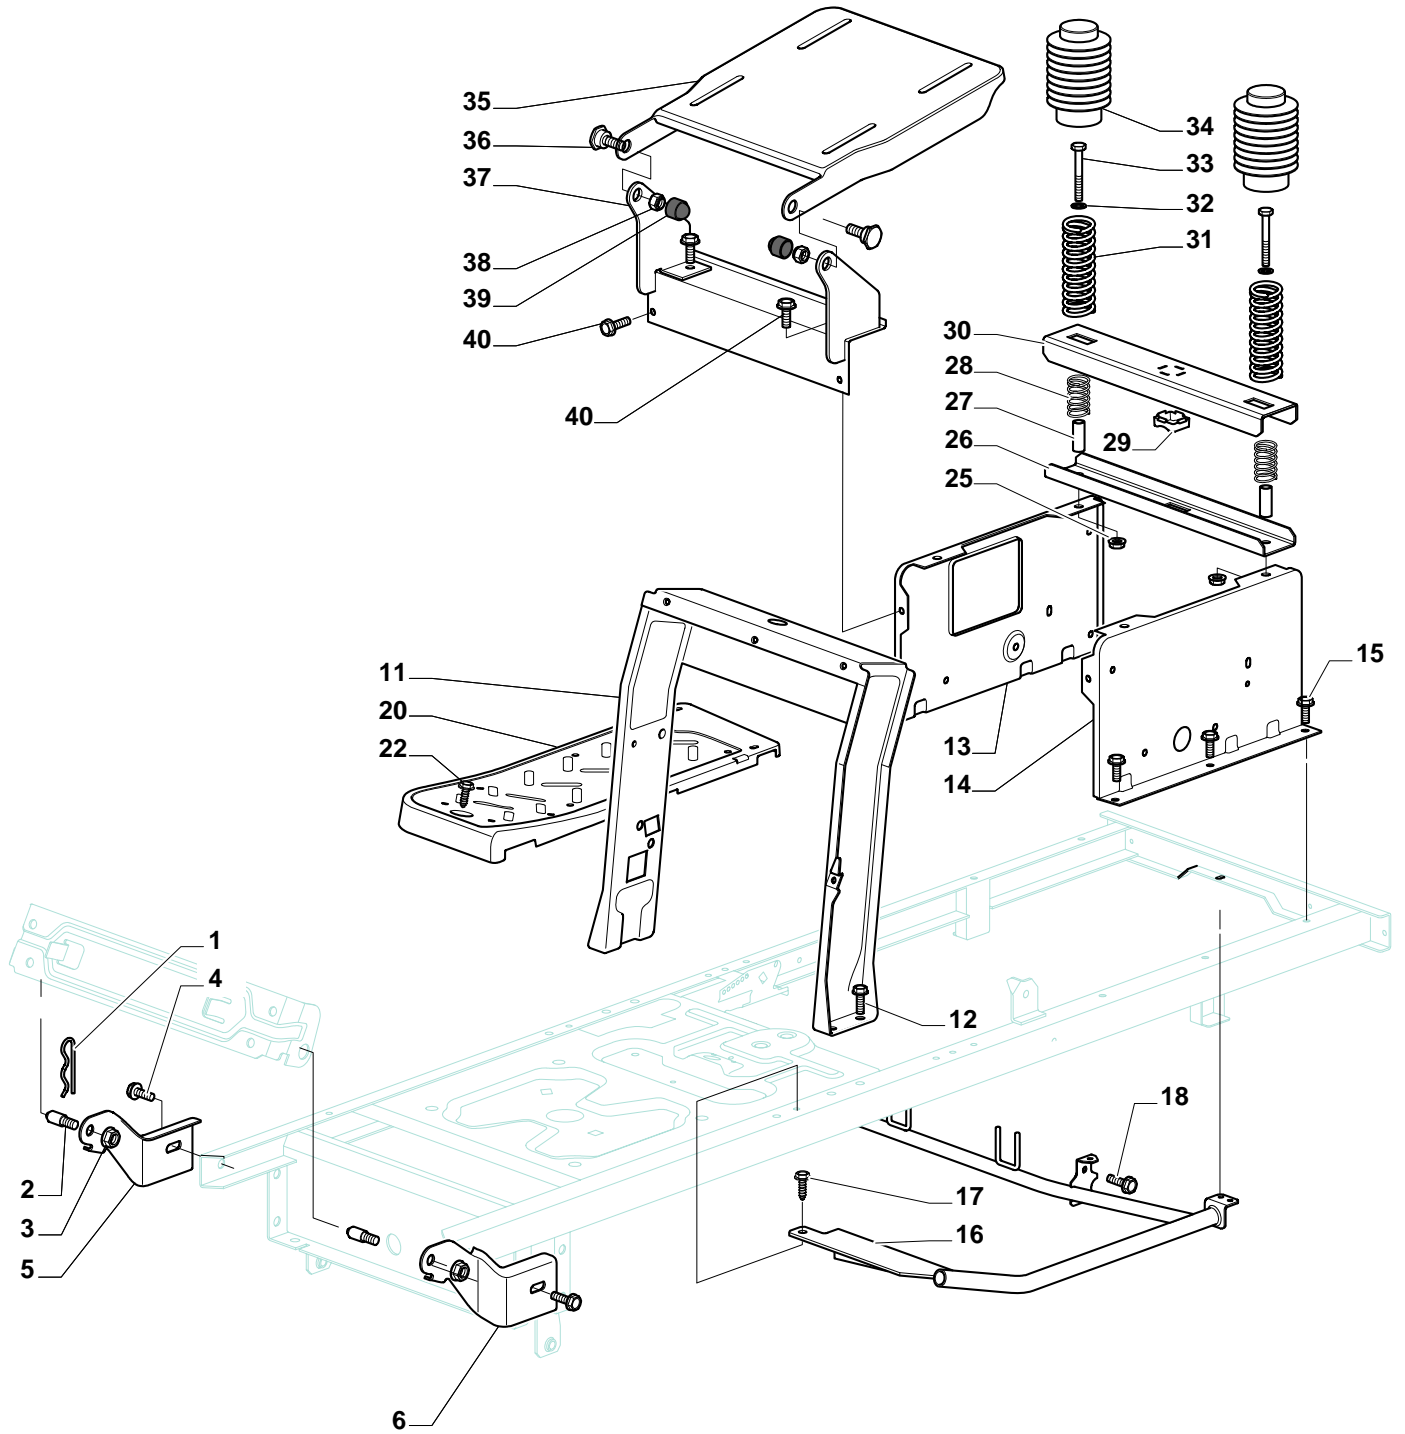

...THINKING GREEN

A 98 HB
Chassis

A 98 HB

Chassis

Pos.	Part no.	Q.ty	Description	Remarks
1	24487998/0	1	Cotter Pin	
2	25510079/0	2	Pin	
3	12154210/0	2	Nut	
4	12735599/0	2	Screw	
5	325547225/0	1	Right Plate	
6	325547227/0	1	Left Plate	
11	382785169/1	1	Steering Column Support	
12	125943009/0	4	Screw	
13	325785331/0	1	Right Seat Support	
14	325785333/0	1	Left Seat Support	
15	125943009/0	6	Screw	
16	382785179/0	1	Footboard Support	
17	125943009/0	2	Screw	
18	125943009/0	2	Screw	
20	325500041/1	1	Right Footboard	
21	325500043/1	1	Left Footboard	
22	12735599/0	2	Screw	
25	12293201/0	2	Nut	
26	325820109/0	1	Seat Support	
27	125160048/0	2	Spacer	
28	125430263/0	2	Spring	
29	325060038/0	1	Cam	
30	325820105/0	1	Support	
31	125430264/0	2	Spring	
32	12521350/0	2	Washer	
33	12691400/0	2	Right Screw	
34	325122002/0	2	Hood	
35	382547061/0	1	Plate	
36	22524970/2	2	Pin	
37	382820151/0	1	Seat Support	
38	12155010/0	2	Nut	
39	118203854/0	2	Protection	
40	125943009/0	4	Screw	

A 98 HB

Body

A 98 HB

Body

Pos.	Part no.	Q.ty	Description	Remarks
1	325076916/0	1	Upper Engine Hood White	
2	325410887/0	1	Right Grill	
3	325410888/0	1	Left Grill	
4	325785317/0	1	Engine Hood Support	
5	12735403/0	4	Screw	
6	325263302/1	1	Air Intake Grill	
7	112728692/0	4	Screw	
11	325785298/0	1	Dashboard Support	
12	125943010/0	4	Screw	
13	325270325/0	2	Guide	
14	12735599/0	2	Screw	
15	112735406/0	3	Screw	
16	12523040/0	3	Washer	
17	325120202/1	1	Dashboard	
18	125943010/0	2	Screw	
19	325260003/0	2	Grommet	
21	325120203/0	1	Cover	
25	325110423/0	1	Cover, White	
26	125943010/0	1	Screw	
33	112735406/0	4	Screw	
34	325110422/0	1	Wheels Cover White	
35	112437506/0	1	Plate	
36	125943010/0	2	Screw	
37	112735406/0	2	Screw	
38	12523040/0	2	Washer	
39	325547208/1	1	Plate	
40	125943010/0	2	Screw	
42	325110384/0	1	Right Footboardcover	
43	325110385/0	1	Left Footboard Cover	
56	325207190/0	1	Cover	
57	12523050/0	4	Washer	
58	12735403/0	2	Screw	