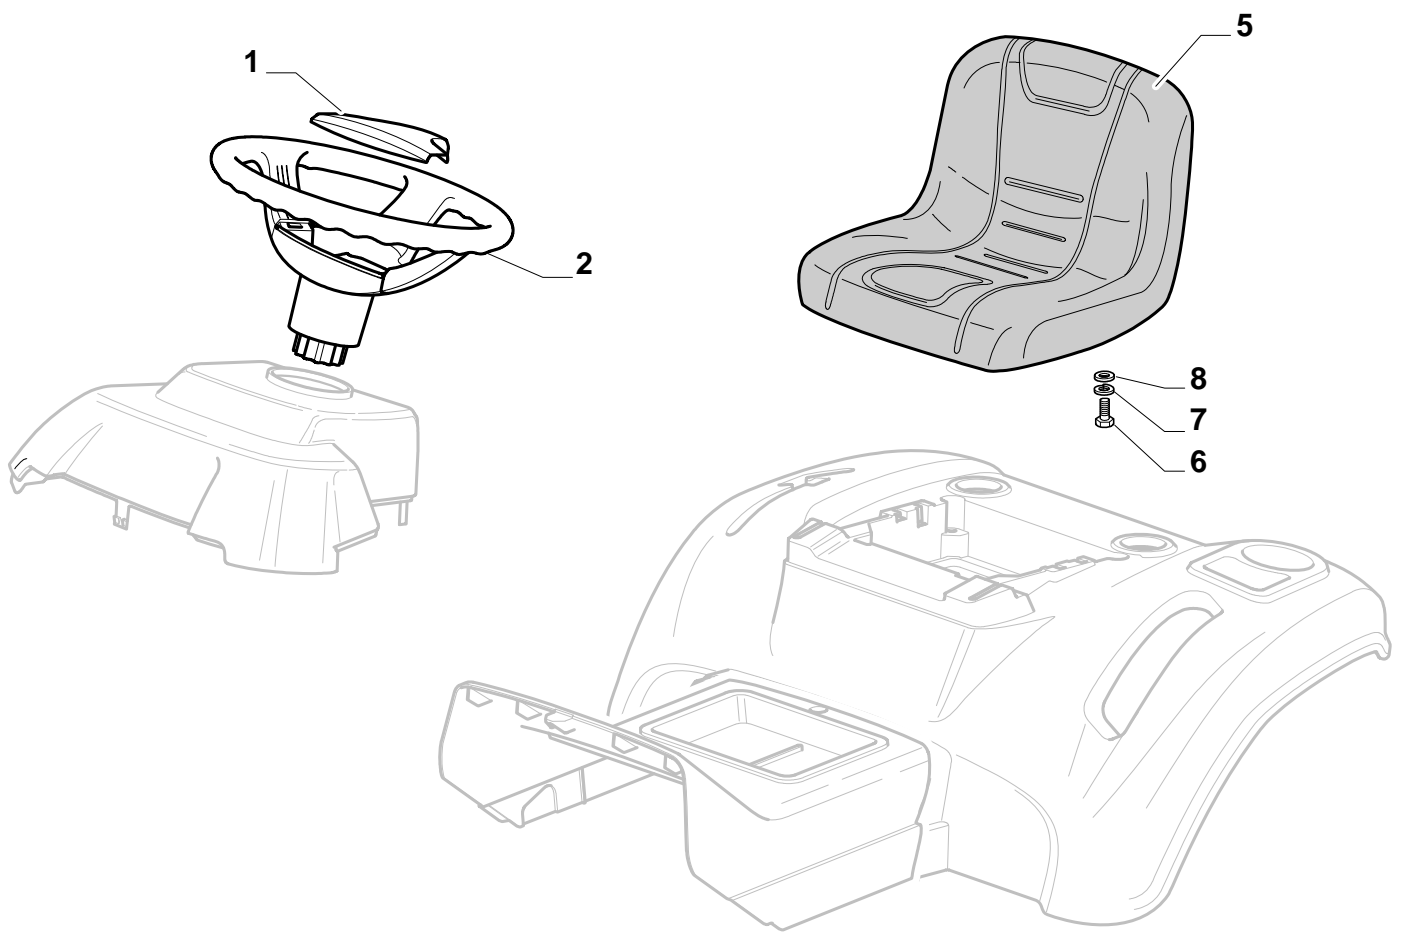

A 98 HB

Seat & Steering Wheel

A 98 HB

Seat & Steering Wheel

Pos.	Part no.	Q.ty	Description	Remarks
1	325580503/0	1	Steering Plate	
2	325961219/0	1	Steering Wheel	
5	125722472/0	1	Seat	
6	12792611/0	4	Screw	
7	12540260/0	4	Washer	
8	12523060/0	4	Washer	