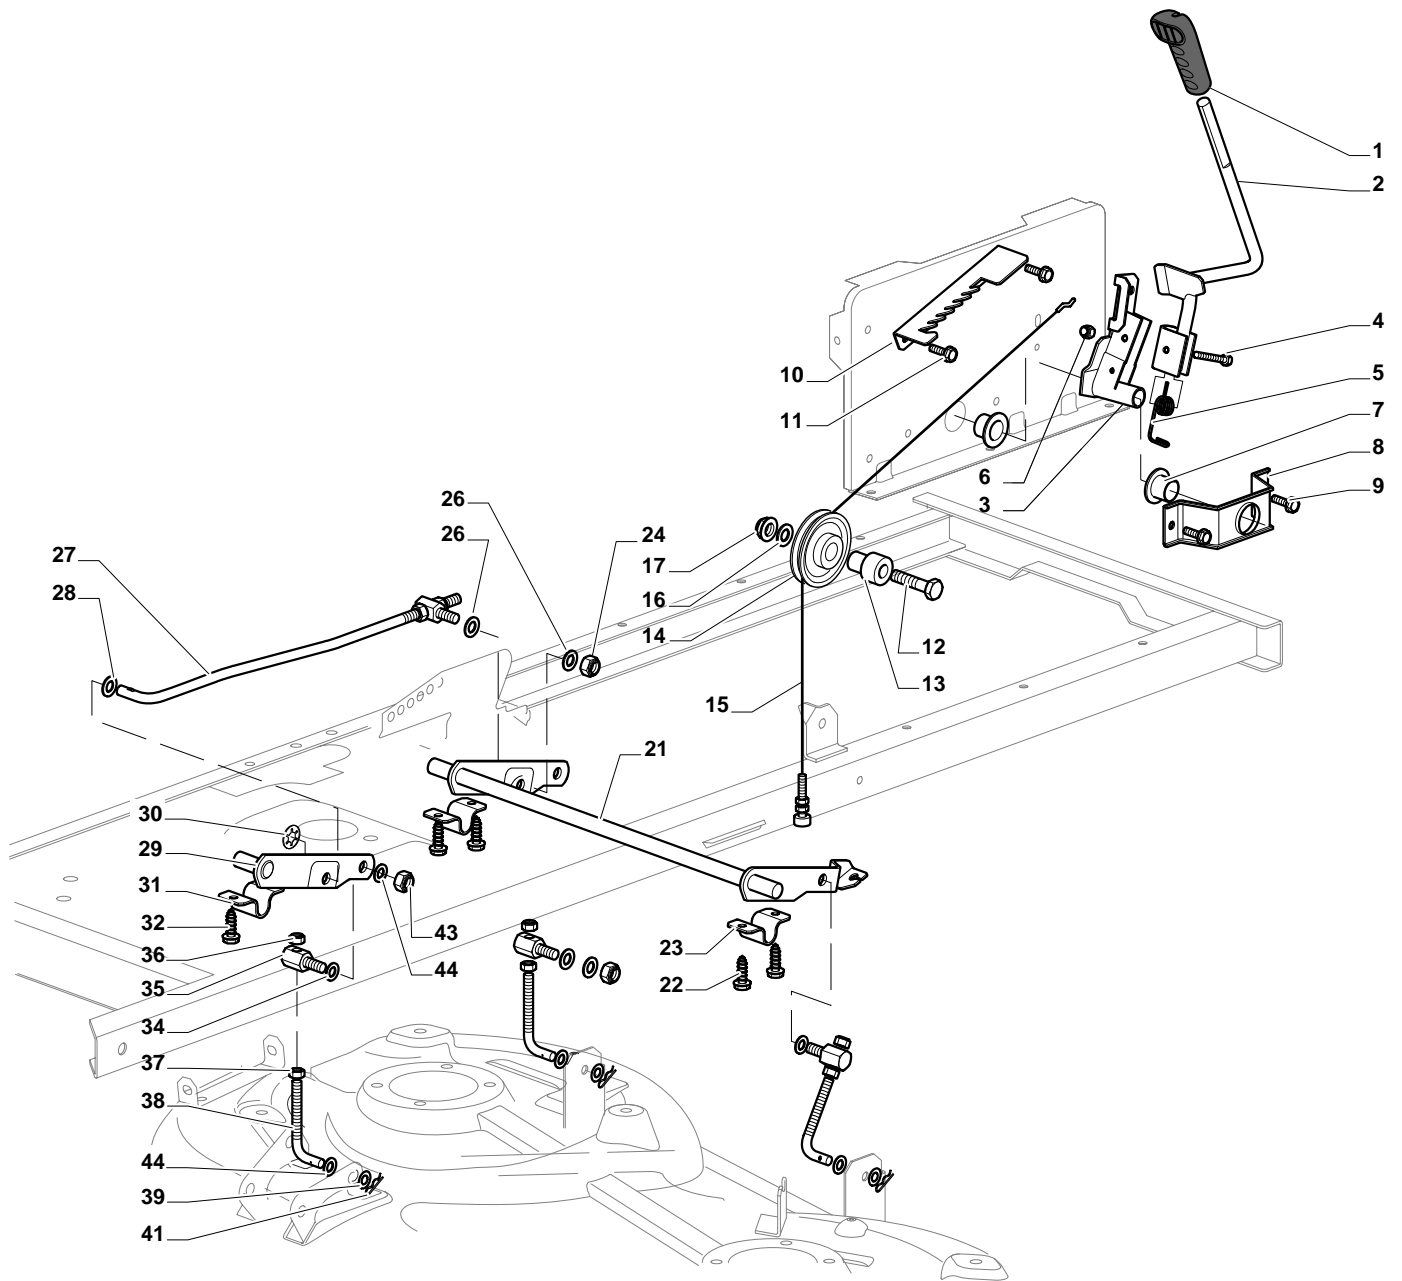

A 98 HB

Cutting Plate Lifting

A 98 HB

Cutting Plate Lifting

Pos.	Part no.	Q.ty	Description	Remarks
1	325394533/0	1	Knob	
2	382318229/0	1	Lever	
3	382318231/0	1	Axle	
4	12674700/0	1	Screw	
5	125430261/0	1	Spring	
6	12154510/0	1	Nut	
7	325038006/0	2	Bush	
8	325785297/0	1	Support	
9	125943009/0	2	Screw	
10	325735515/0	1	Steering Shaft	
11	125943009/0	2	Screw	
12	12793701/0	1	Screw	
13	125040636/0	1	Bush	
14	125601579/0	1	Pulley	
15	382004620/0	1	Wire	
16	12523060/0	1	Washer	
17	12293201/0	1	Nut	
21	382318239/0	1	Axle	
22	12735599/0	4	Screw	
23	325547231/0	2	Plate	
24	12155000/0	1	Nut	
26	25670011/0	2	Washer	
27	382000569/0	1	Connecting Rod	
28	12521350/0	1	Washer	
29	382318237/0	1	Axle	
30	12604899/0	1	Crown Fastener	
31	325547231/0	1	Plate	
32	12735599/0	2	Screw	
34	25670008/1	3	Washer	
35	125510107/1	3	Pin	
36	12156602/0	3	Nut	
37	12295200/0	3	Nut	
38	25840012/0	3	Tie Rod	
39	12523060/0	3	Washer	
41	24487998/0	3	Cotter Pin	
43	12156602/0	3	Nut	
44	25670008/1	6	Washer	