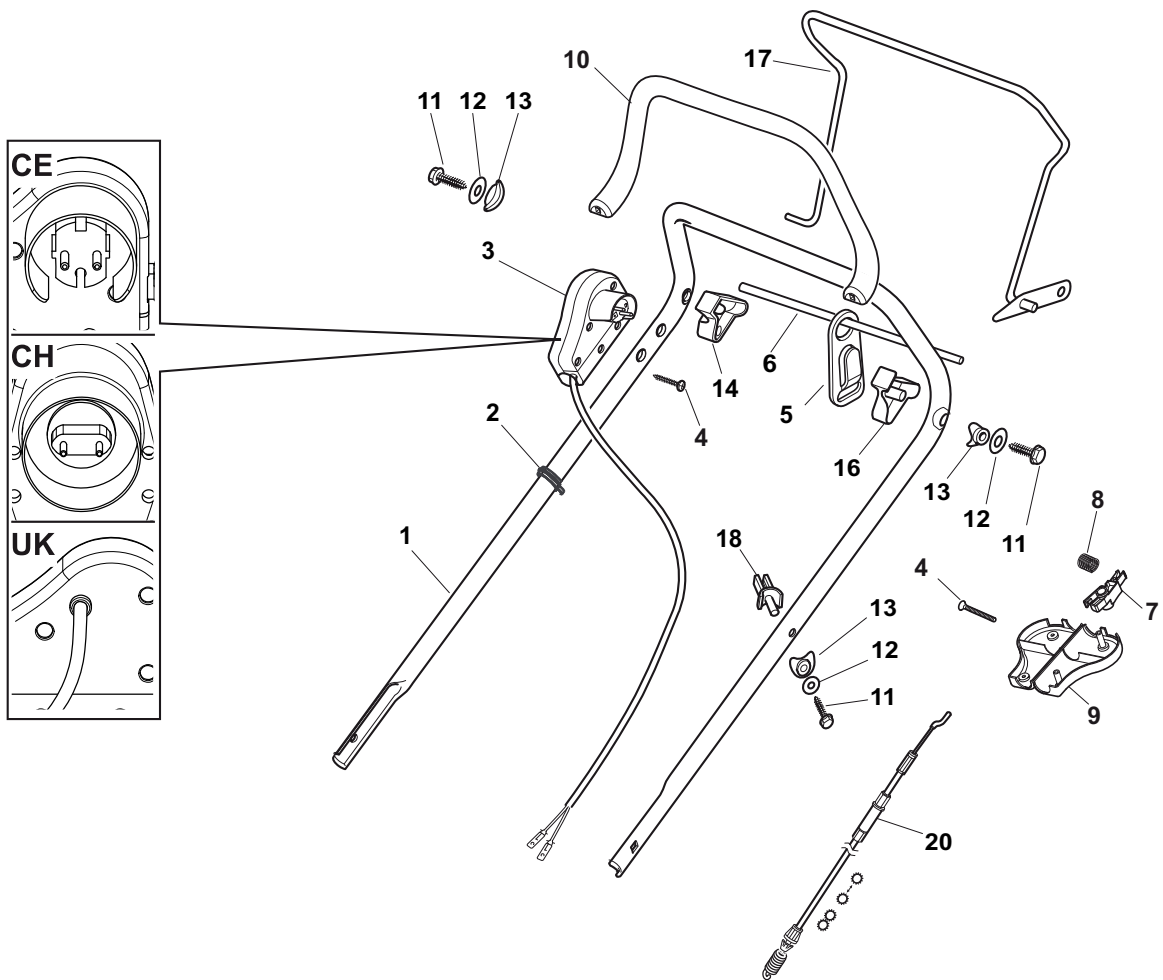

Position	Part No.	Q.Ty	Description
1	322545189/0	2	Plate
2	322735597/1	1	Sector, Height Adjustment
3	381005141/0	2	Support, Wheel
4	381003354/0	2	Lever, Height Adjustment
5	22519811/0	2	Pin
6	12521350/0	2	Washer
7	12155000/0	2	Nut
9	322735595/1	1	Sector, Height Adjustment
11	112728698/0	4	Screw
12	22545152/0	2	Plate
13	381302817/0	1	Axle, Rear Wheels
14	122534131/0	1	Pin
15	381003357/0	1	Lever, Height Adjustment
16	122446192/0	1	Spring
17	12154510/0	1	Nut
18	322600205/0	2	Wheel Protection
21	12521350/0	2	Washer
22	12155000/0	2	Nut

Position	Part No.	Q.Ty	Description
1	81006603/0	1	Handle, Upper Part
2	22192000/1	2	Anchor Clamp
3	381600503/4	1	Dead Hand Switch (CE)
3	381600505/4	1	Dead Hand Switch (UK)
3	381600504/4	1	Dead Hand Switch (CH)
4	12728701/0	4	Screw
5	322195101/4	1	Fairlead
6	22010251/0	1	Rod, Fairlead Bearing
7	322230350/1	1	Fulcrum Pin
8	224501115/0	1	Spring
9	322785144/1	1	Support
10	322322881/1	1	Lever, Engine Brake
11	12735103/0	3	Screw
12	12523040/0	3	Washer
13	22680006/1	3	Washer
14	322806518/2	1	Support, R
16	322806519/2	1	Support, L
17	81001245/1	1	Driving Lever
18	22806520/0	1	Support, Adjuster
20	381030012/0	1	Cable, Rear Drive

Position	Part No.	Q.Ty	Description
1	12608600/0	4	Seeger
2	22570120/1	1	Pinion L
3	22570110/1	1	Pinion R
4	322042066/0	2	Bush
5	112521371/0	2	Washer
6	81003092/0	1	Gear Box
7	22601904/0	1	Pulley
8	12645700/0	1	Pin
9	22033283/0	1	Adjustment Rod
10	35063800/0	1	Belt Z 27
11	22041957/1	1	Bush
12	22450063/0	1	Spring
13	22680009/0	1	Washer
14	12154510/0	1	Nut
15	22110230/0	1	Cap
16	22753000/0	2	Pin