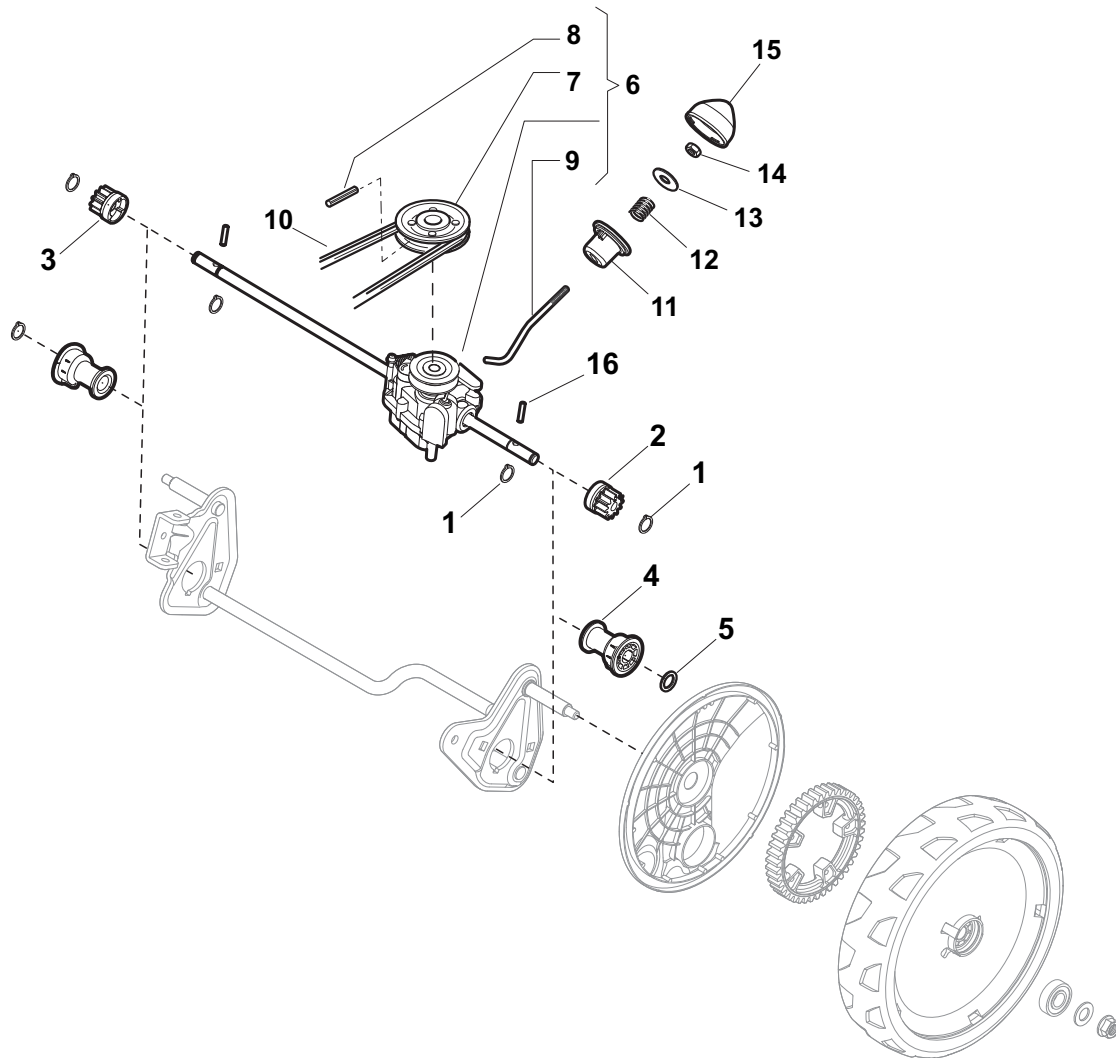

Position	Part No.	Q.Ty	Description
1	322545189/0	2	Plate
2	322735597/1	1	Sector, Height Adjustment
3	381005141/0	2	Support, Wheel
4	381003354/0	2	Lever, Height Adjustment
5	22519811/0	2	Pin
6	12521350/0	2	Washer
7	12155000/0	2	Nut
9	322735595/1	1	Sector, Height Adjustment
11	112728698/0	4	Screw
12	22545152/0	2	Plate
13	381302817/0	1	Axle, Rear Wheels
14	122534131/0	1	Pin
15	381003357/0	1	Lever, Height Adjustment
16	122446192/0	1	Spring
17	12154510/0	1	Nut
18	322600205/0	2	Wheel Protection
21	12521350/0	2	Washer
22	12155000/0	2	Nut

Position	Part No.	Q.Ty	Description
1	322226170/0	1	Mask, Black
2	112728698/0	2	Screw

Position	Part No.	Q.Ty	Description
1	381006735/0	1	Handle, Lower Part
2	112819110/0	2	Screw
3	122671651/0	2	Washer
4	22399900/0	2	Knob
5	12293200/0	2	Nut
6	322551582/0	2	Plate
7	12819110/0	2	Screw
8	12523060/0	2	Washer
9	22399900/0	2	Knob
10	12293200/0	2	Nut
11	12155000/0	2	Nut
12	12521350/0	2	Washer
13	12521350/0	2	Washer
14	12793701/0	2	Screw
15	381008698/0	1	Outfit, Screws

Position	Part No.	Q.Ty	Description
1	81006603/0	1	Handle, Upper Part
2	22192000/1	2	Anchor Clamp
3	381600503/4	1	Dead Hand Switch (CE)
3	381600505/4	1	Dead Hand Switch (UK)
3	381600504/4	1	Dead Hand Switch (CH)
4	12728701/0	4	Screw
5	322195101/4	1	Fairlead
6	22010251/0	1	Rod, Fairlead Bearing
7	322230350/1	1	Fulcrum Pin
8	224501115/0	1	Spring
9	322785144/1	1	Support
10	322322881/1	1	Lever, Engine Brake
11	12735103/0	3	Screw
12	12523040/0	3	Washer
13	22680006/1	3	Washer
14	322806518/2	1	Support, R
16	322806519/2	1	Support, L
17	81001245/1	1	Driving Lever
18	22806520/0	1	Support, Adjuster
20	381030012/0	1	Cable, Rear Drive