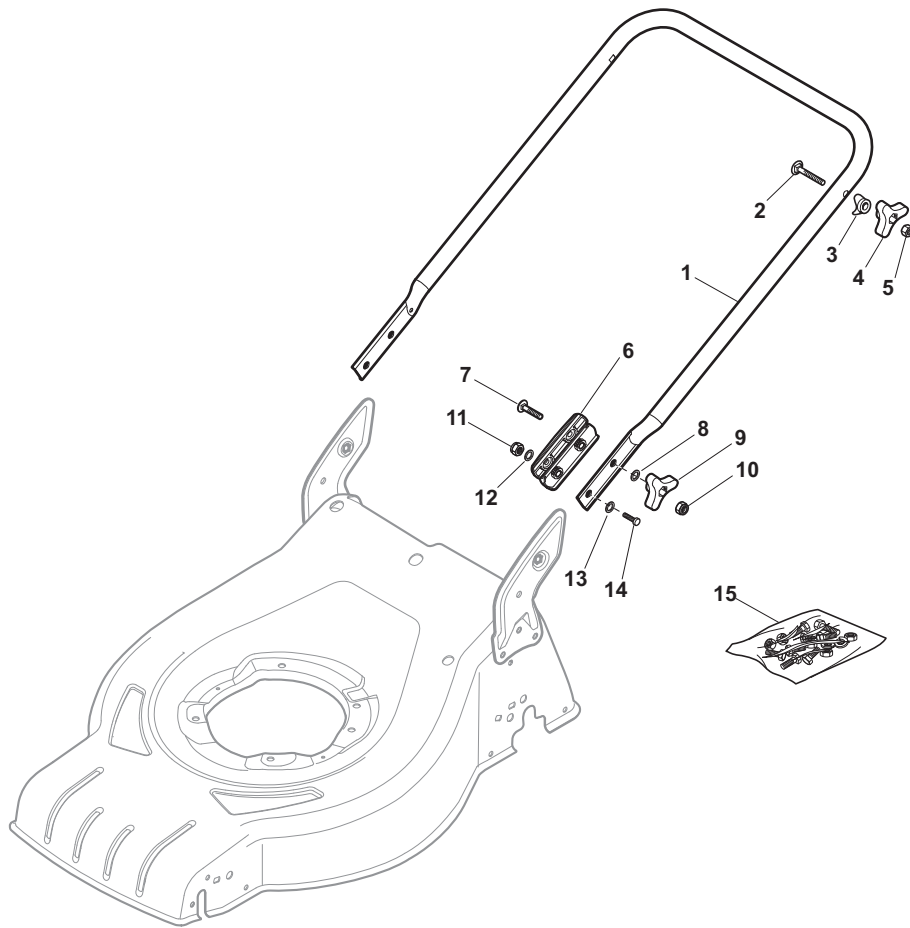

Position	Part No.	Q.Ty	Description
1	322545189/0	2	Plate
2	322735597/1	1	Sector, Height Adjustment
3	381005141/0	2	Support, Wheel
4	381003354/0	2	Lever, Height Adjustment
5	22519811/0	2	Pin
6	12521350/0	2	Washer
7	12155000/0	2	Nut
9	322735595/1	1	Sector, Height Adjustment
11	112728698/0	4	Screw
12	22545152/0	2	Plate
13	381302817/0	1	Axle, Rear Wheels
14	122534131/0	1	Pin
15	381003357/0	1	Lever, Height Adjustment
16	122446192/0	1	Spring
17	12154510/0	1	Nut
18	322600205/0	2	Wheel Protection
21	12521350/0	2	Washer
22	12155000/0	2	Nut

Position	Part No.	Q.Ty	Description
1	322226170/0	1	Mask, Black
2	112728698/0	2	Screw

Position	Part No.	Q.Ty	Description
1	381006735/0	1	Handle, Lower Part
2	112819110/0	2	Screw
3	122671651/0	2	Washer
4	22399900/0	2	Knob
5	12293200/0	2	Nut
6	322551582/0	2	Plate
7	12819110/0	2	Screw
8	12523060/0	2	Washer
9	22399900/0	2	Knob
10	12293200/0	2	Nut
11	12155000/0	2	Nut
12	12521350/0	2	Washer
13	12521350/0	2	Washer
14	12793701/0	2	Screw
15	381008698/0	1	Outfit, Screws

Position	Part No.	Q.Ty	Description
1	81006603/0	1	Handle, Upper Part
2	22192000/1	2	Anchor Clamp
3	381600503/4	1	Dead Hand Switch (CE)
3	381600505/4	1	Dead Hand Switch (UK)
3	381600504/4	1	Dead Hand Switch (CH)
4	12728701/0	4	Screw
5	322195101/4	1	Fairlead
6	22010251/0	1	Rod, Fairlead Bearing
7	322230350/1	1	Fulcrum Pin
8	224501115/0	1	Spring
9	322785144/1	1	Support
10	322322881/1	1	Lever, Engine Brake
11	12735103/0	3	Screw
12	12523040/0	3	Washer
13	22680006/1	3	Washer
14	322806518/2	1	Support, R
16	322806519/2	1	Support, L
17	81001245/1	1	Driving Lever
18	22806520/0	1	Support, Adjuster
20	381030012/0	1	Cable, Rear Drive