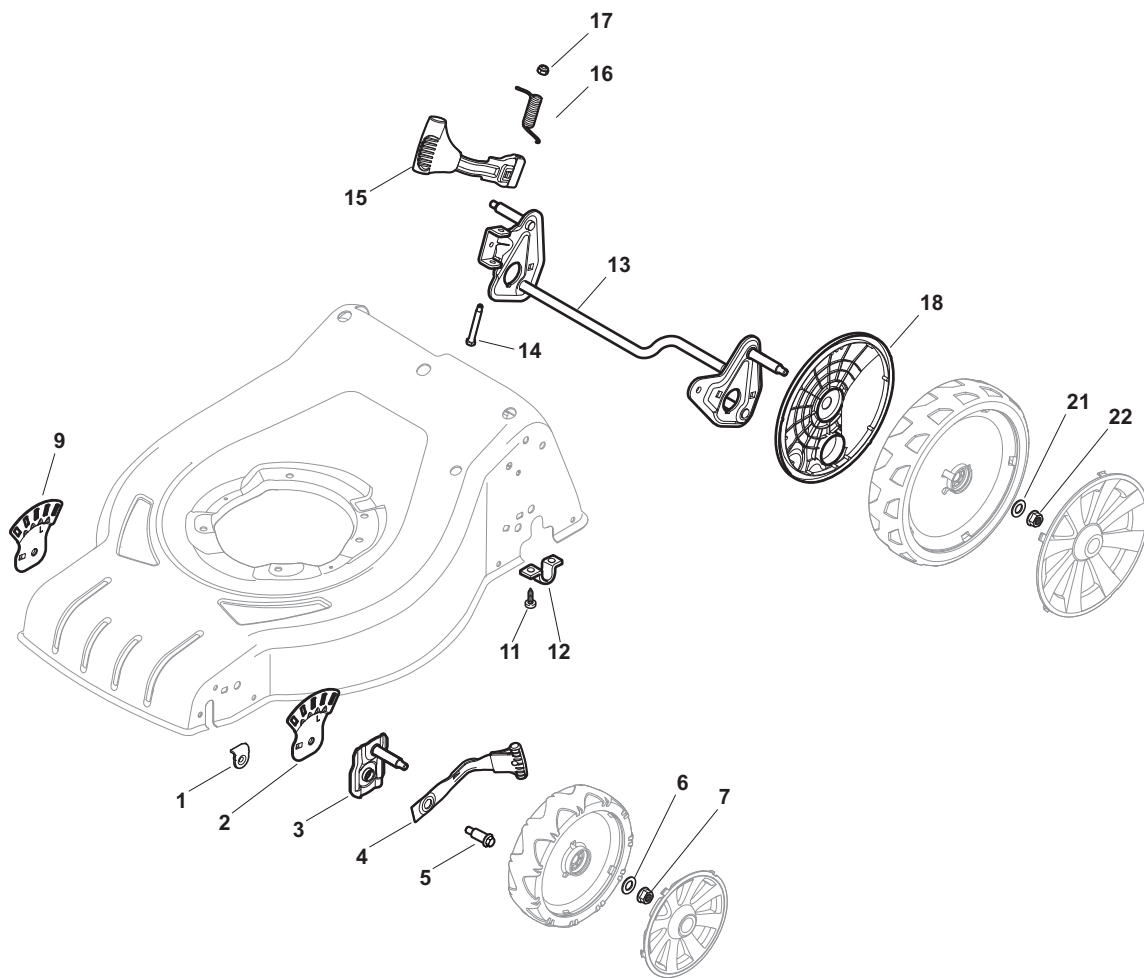

Position	Part No.	Q.Ty	Description
1	322545189/0	2	Plate
2	322735597/1	1	Sector, Height Adjustment
3	381005141/0	2	Support, Wheel
4	381003354/0	2	Lever, Height Adjustment
5	22519811/0	2	Pin
6	12521350/0	2	Washer
7	12155000/0	2	Nut
9	322735595/1	1	Sector, Height Adjustment
11	112728698/0	4	Screw
12	22545152/0	2	Plate
13	381302817/0	1	Axle, Rear Wheels
14	122534131/0	1	Pin
15	381003357/0	1	Lever, Height Adjustment
16	122446192/0	1	Spring
17	12154510/0	1	Nut
18	322600205/0	2	Wheel Protection
21	12521350/0	2	Washer
22	12155000/0	2	Nut

Position	Part No.	Q.Ty	Description
1	81006603/0	1	Handle, Upper Part
2	22192000/1	2	Anchor Clamp
3	381600503/4	1	Dead Hand Switch (CE)
3	381600505/4	1	Dead Hand Switch (UK)
3	381600504/4	1	Dead Hand Switch (CH)
4	12728701/0	4	Screw
5	322195101/4	1	Fairlead
6	22010251/0	1	Rod, Fairlead Bearing
7	322230350/1	1	Fulcrum Pin
8	224501115/0	1	Spring
9	322785144/1	1	Support
10	322322881/1	1	Lever, Engine Brake
11	12735103/0	3	Screw
12	12523040/0	3	Washer
13	22680006/1	3	Washer
14	322806518/2	1	Support, R
16	322806519/2	1	Support, L
17	81001245/1	1	Driving Lever
18	22806520/0	1	Support, Adjuster
20	381030012/0	1	Cable, Rear Drive

Position	Part No.	Q.Ty	Description
1	12608600/0	4	Seeger
2	22570120/1	1	Pinion L
3	22570110/1	1	Pinion R
4	322042066/0	2	Bush
5	112521371/0	2	Washer
6	81003092/0	1	Gear Box
7	22601904/0	1	Pulley
8	12645700/0	1	Pin
9	22033283/0	1	Adjustment Rod
10	35063800/0	1	Belt Z 27
11	22041957/1	1	Bush
12	22450063/0	1	Spring
13	22680009/0	1	Washer
14	12154510/0	1	Nut
15	22110230/0	1	Cap
16	22753000/0	2	Pin