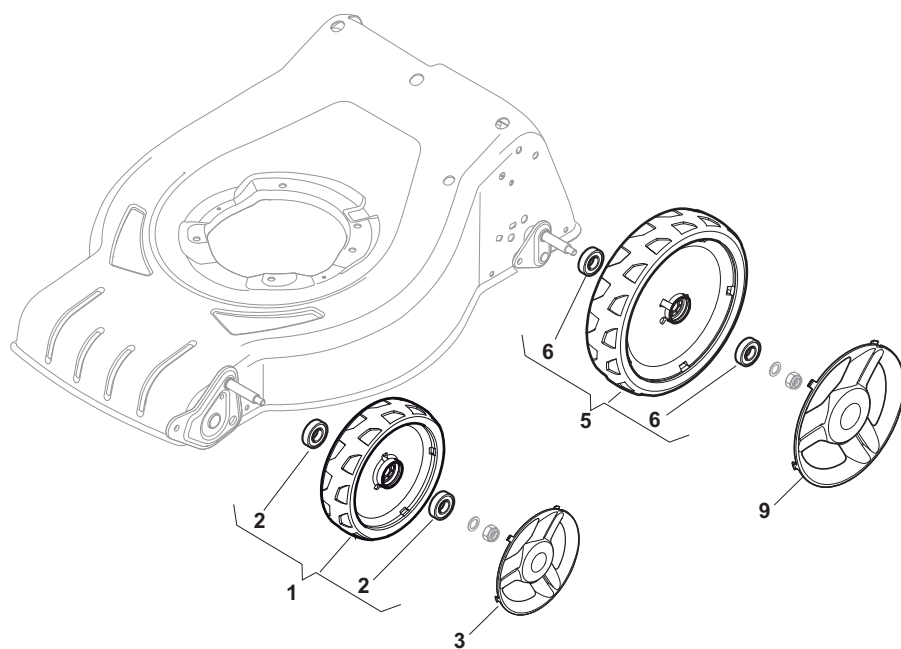

Position	Part No.	Q.Ty	Description
1	381007448/0	2	Wheel Ø 180
2	19216035/0	4	Bearing
3	322110687/0	2	Hub Cap Grey
5	381007449/0	2	Wheel Ø 240
6	19216035/0	4	Bearing
9	322110689/0	2	Hub Cap