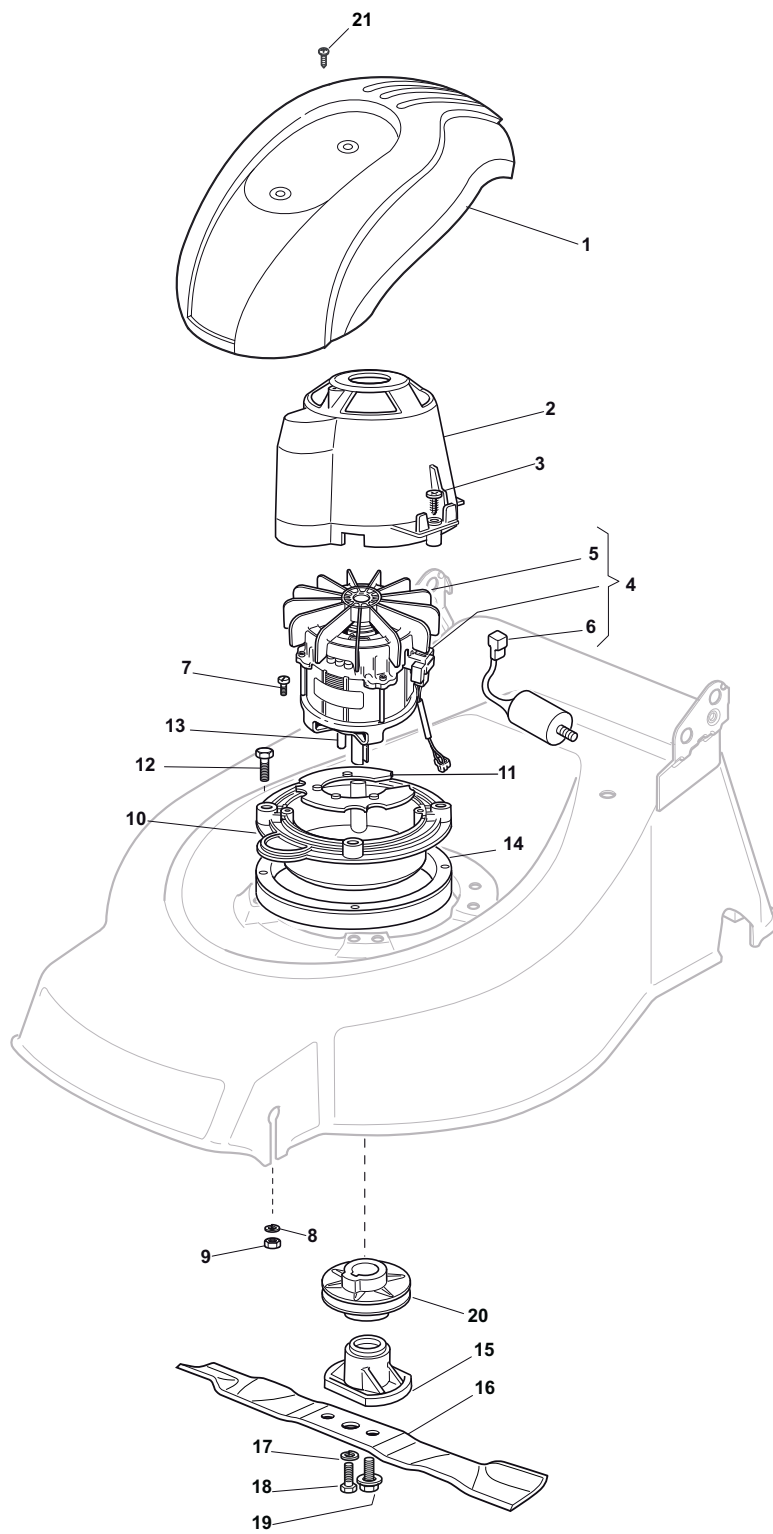

Position	Part No.	Q.Ty	Description
1	22055065/0	1	Cover
2	22785210/0	1	Support, Cover
3	12728710/0	4	Screw
4	118563641/1	1	Motor Atb
5	18740054/0	1	Fan Motor Atb
6	18222039/0	1	Condenser 25 µf
7	12735410/0	4	Screw
8	12583500/0	4	Grower
9	12293200/0	4	Nut
10	322207211/4	1	Flange
11	322720360/2	1	Ventilation Screen
12	12691800/0	4	Screw
13	12139440/0	1	Feather
14	22170960/1	1	Spacer
15	322463186/3	1	Hub
16	81004346/3	1	Blade Standard
16	81004397/0	1	Blade Winged
17	12583500/0	2	Grower
18	12793101/0	2	Screw
19	381004352/1	1	Screw
20	22601911/1	1	Pulley
21	12728680/0	2	Screw