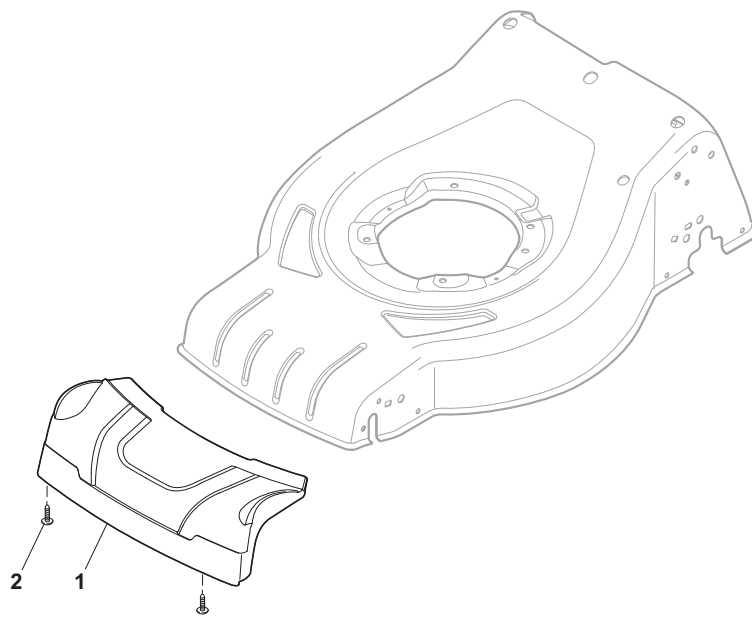

THIS INFORMATION IS NOT INTENDED FOR SALE OR RESALE, AND THIS NOTICE MUST REMAIN ON ALL COPIES.

...THINKING GREEN

Position	Part No.	Q.Ty	Description
1	381004018/0	1	Deck Red
1	381004024/0	1	Deck Black
2	322108301/0	1	Front Conveyor Assy
3	112728699/0	6	Screw
4	322108302/0	1	Rear Conveyor Assy
5	112728699/0	6	Screw
6	322545213/0	2	Plate
7	381005139/0	1	Bracket, L
8	112727801/0	6	Screw
9	381005137/0	1	Bracket, R
10	322060242/0	1	Protection, Belt
11	322140239/0	1	Deflector
12	12728530/0	2	Screw

Position	Part No.	Q.Ty	Description
1	322545189/0	2	Plate
2	322735597/1	1	Sector, Height Adjustment
3	381005141/0	2	Support, Wheel
4	381003354/0	2	Lever, Height Adjustment
5	22519811/0	2	Pin
6	12521350/0	2	Washer
7	12155000/0	2	Nut
9	322735595/1	1	Sector, Height Adjustment
11	112728698/0	4	Screw
12	22545152/0	2	Plate
13	381302817/0	1	Axle, Rear Wheels
14	122534131/0	1	Pin
15	381003357/0	1	Lever, Height Adjustment
16	122446192/0	1	Spring
17	12154510/0	1	Nut
18	322600205/0	2	Wheel Protection
21	12521350/0	2	Washer
22	12155000/0	2	Nut

Position	Part No.	Q.Ty	Description
1	81006603/0	1	Handle, Upper Part
2	22192000/1	2	Anchor Clamp
3	381600503/4	1	Dead Hand Switch (CE)
3	381600505/4	1	Dead Hand Switch (UK)
3	381600504/4	1	Dead Hand Switch (CH)
4	12728701/0	4	Screw
5	322195101/4	1	Fairlead
6	22010251/0	1	Rod, Fairlead Bearing
7	322230350/1	1	Fulcrum Pin
8	224501115/0	1	Spring
9	322785144/1	1	Support
10	322322881/1	1	Lever, Engine Brake
11	12735103/0	3	Screw
12	12523040/0	3	Washer
13	22680006/1	3	Washer
14	322806518/2	1	Support, R
16	322806519/2	1	Support, L
17	81001245/1	1	Driving Lever
18	22806520/0	1	Support, Adjuster
20	381030012/0	1	Cable, Rear Drive