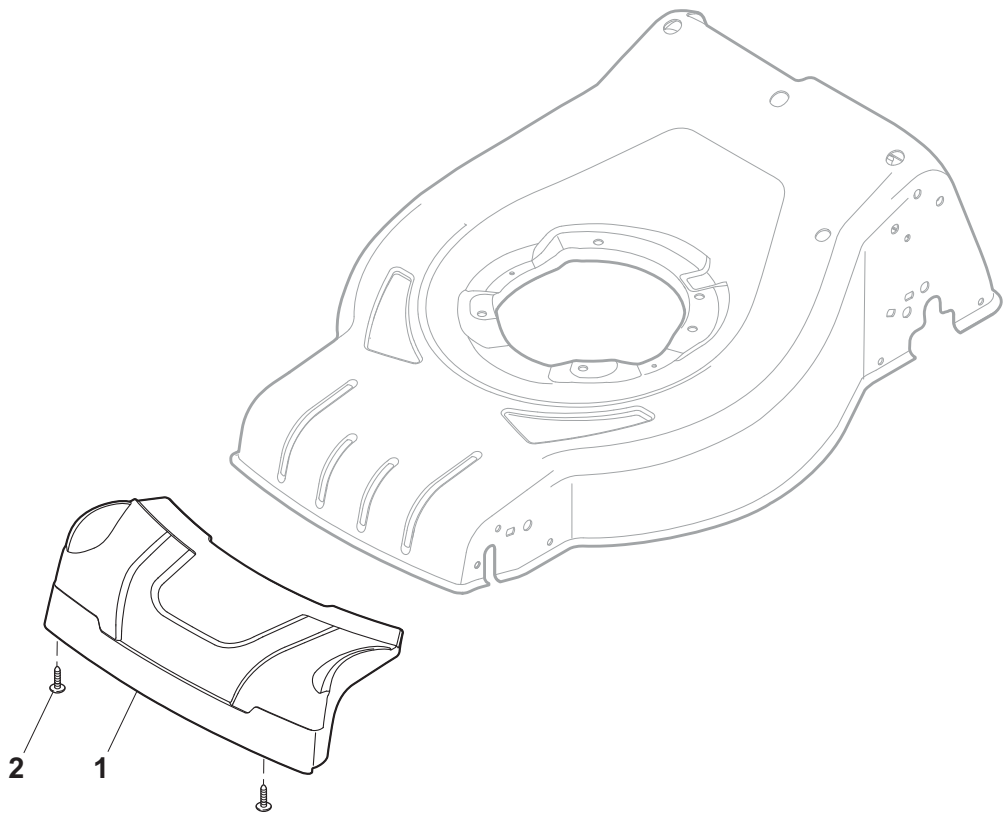

THIS INFORMATION IS NOT INTENDED FOR SALE OR RESALE, AND THIS NOTICE MUST REMAIN ON ALL COPIES.

...THINKING GREEN

Position	Part No.	Q.Ty	Description
1	381004018/0	1	Deck Red
1	381004024/0	1	Deck Black
2	322108301/0	1	Front Conveyor Assy
3	112728699/0	6	Screw
4	322108302/0	1	Rear Conveyor Assy
5	112728699/0	6	Screw
6	322545213/0	2	Plate
7	381005139/0	1	Bracket, L
8	112727801/0	6	Screw
9	381005137/0	1	Bracket, R
10	322060242/0	1	Protection, Belt
11	322140239/0	1	Deflector
12	12728530/0	2	Screw

Position	Part No.	Q.Ty	Description
1	322545189/0	2	Plate
2	322735597/1	1	Sector, Height Adjustment
3	381005141/0	2	Support, Wheel
4	381003354/0	2	Lever, Height Adjustment
5	22519811/0	2	Pin
6	12521350/0	2	Washer
7	12155000/0	2	Nut
9	322735595/1	1	Sector, Height Adjustment
11	112728698/0	4	Screw
12	22545152/0	2	Plate
13	381302817/0	1	Axle, Rear Wheels
14	122534131/0	1	Pin
15	381003357/0	1	Lever, Height Adjustment
16	122446192/0	1	Spring
17	12154510/0	1	Nut
18	322600205/0	2	Wheel Protection
21	12521350/0	2	Washer
22	12155000/0	2	Nut

Position	Part No.	Q.Ty	Description
1	322226170/0	1	Mask, Black
2	112728698/0	2	Screw

Position	Part No.	Q.Ty	Description
1	381006737/0	1	Handle, Lower Part
2	112819110/0	2	Screw
3	122671651/0	2	Washer
4	22399900/0	2	Black, Knob
5	12293200/0	2	Nut
7	12818900/0	2	Screw
9	22399900/0	2	Black, Knob
10	12293200/0	2	Nut
11	12155000/0	2	Nut
12	12521350/0	2	Washer
13	12369500/0	2	Elastic Washer
14	12760605/0	2	Screw
15	381008691/0	1	Outfit, Screws

Position	Part No.	Q.Ty	Description
1	381006739/0	1	Handle, Upper Part
1	381006745/0	1	Handle, Upper Part with sponge handgrip
2	22430313/0	1	Guide Spring
3	12521330/0	1	Washer
4	12154510/0	1	Nut
5	118390020/0	1	Fairlead
6	181003363/1	1	Lever, Engine Brake Black
7	181030056/0	1	Cable, Thread Engine Brake
8	12727783/0	1	Screw
9	12154510/0	1	Nut
10	181003364/0	1	Lever, Driving Black
11	381030051/0	1	Cable, Rear Drive
12	22551640/0	1	Plate