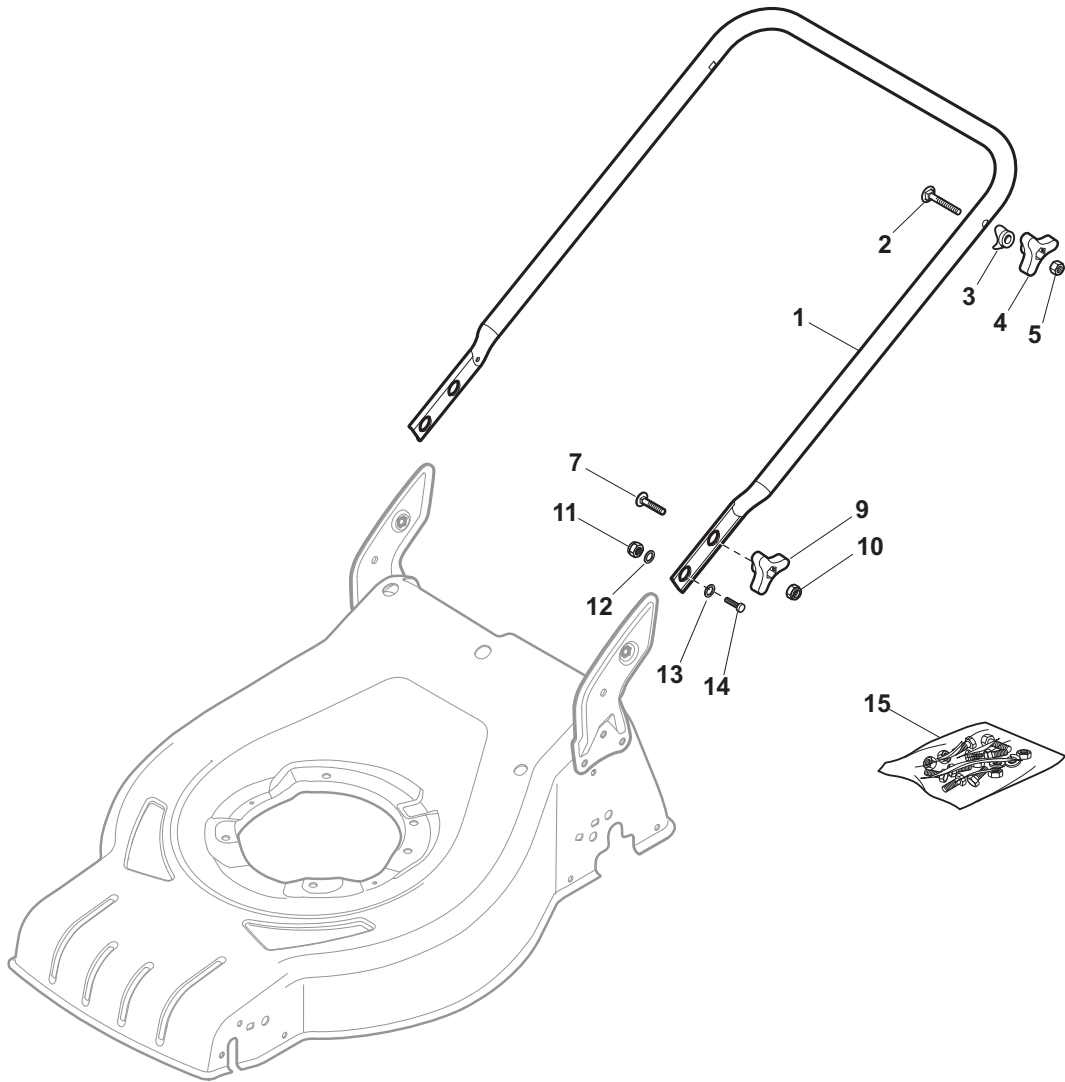

Position	Part No.	Q.Ty	Description
1	322545189/0	2	Plate
2	322735597/1	1	Sector, Height Adjustment
3	381005141/0	2	Support, Wheel
4	381003354/0	2	Lever, Height Adjustment
5	22519811/0	2	Pin
6	12521350/0	2	Washer
7	12155000/0	2	Nut
9	322735595/1	1	Sector, Height Adjustment
11	112728698/0	4	Screw
12	22545152/0	2	Plate
13	381302817/0	1	Axle, Rear Wheels
14	122534131/0	1	Pin
15	381003357/0	1	Lever, Height Adjustment
16	122446192/0	1	Spring
17	12154510/0	1	Nut
18	322600205/0	2	Wheel Protection
21	12521350/0	2	Washer
22	12155000/0	2	Nut

Position	Part No.	Q.Ty	Description
1	322226170/0	1	Mask, Black
2	112728698/0	2	Screw

Position	Part No.	Q.Ty	Description
1	381006737/0	1	Handle, Lower Part
2	112819110/0	2	Screw
3	122671651/0	2	Washer
4	22399900/0	2	Black, Knob
5	12293200/0	2	Nut
7	12818900/0	2	Screw
9	22399900/0	2	Black, Knob
10	12293200/0	2	Nut
11	12155000/0	2	Nut
12	12521350/0	2	Washer
13	12369500/0	2	Elastic Washer
14	12760605/0	2	Screw
15	381008691/0	1	Outfit, Screws

Position	Part No.	Q.Ty	Description
1	381006739/0	1	Handle, Upper Part
1	381006745/0	1	Handle, Upper Part with sponge handgrip
2	22430313/0	1	Guide Spring
3	12521330/0	1	Washer
4	12154510/0	1	Nut
5	118390020/0	1	Fairlead
6	181003363/1	1	Lever, Engine Brake Black
7	181030056/0	1	Cable, Thread Engine Brake
8	12727783/0	1	Screw
9	12154510/0	1	Nut
10	181003364/0	1	Lever, Driving Black
11	381030051/0	1	Cable, Rear Drive
12	22551640/0	1	Plate

Position	Part No.	Q.Ty	Description
1	12608600/0	4	Seeger
2	22570120/1	1	Pinion L
3	22570110/1	1	Pinion R
4	322042066/0	2	Bush
5	112521371/0	2	Washer
6	81003092/0	1	Gear Box
7	22601904/0	1	Pulley
8	12645700/0	1	Pin
9	22033283/0	1	Adjustment Rod
10	35063800/0	1	Belt
11	22041957/1	1	Bush
12	22450063/0	1	Spring
13	22680009/0	1	Washer
14	12154510/0	1	Nut
15	22110230/0	1	Cap
16	22753000/0	2	Pin