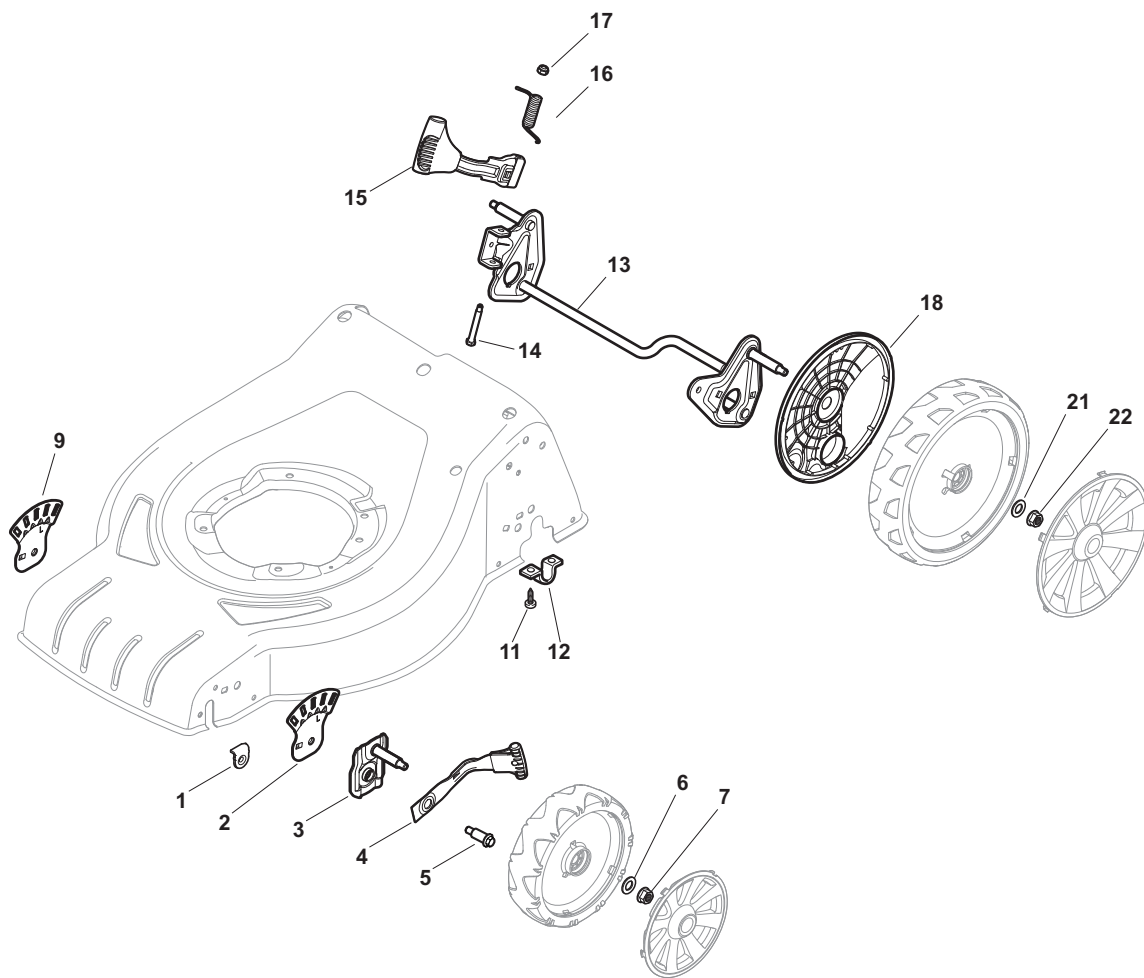

Position	Part No.	Q.Ty	Description
1	322545189/0	2	Plate
2	322735597/1	1	Sector, Height Adjustment
3	381005141/0	2	Support, Wheel
4	381003354/0	2	Lever, Height Adjustment
5	22519811/0	2	Pin
6	12521350/0	2	Washer
7	12155000/0	2	Nut
9	322735595/1	1	Sector, Height Adjustment
11	112728698/0	4	Screw
12	22545152/0	2	Plate
13	381302817/0	1	Axle, Rear Wheels
14	122534131/0	1	Pin
15	381003357/0	1	Lever, Height Adjustment
16	122446192/0	1	Spring
17	12154510/0	1	Nut
18	322600205/0	2	Wheel Protection
21	12521350/0	2	Washer
22	12155000/0	2	Nut

Position	Part No.	Q.Ty	Description
1	381006739/0	1	Handle, Upper Part
1	381006745/0	1	Handle, Upper Part with sponge handgrip
2	22430313/0	1	Guide Spring
3	12521330/0	1	Washer
4	12154510/0	1	Nut
5	118390020/0	1	Fairlead
6	181003363/1	1	Lever, Engine Brake Black
7	181030056/0	1	Cable, Thread Engine Brake
8	12727783/0	1	Screw
9	12154510/0	1	Nut
10	181003364/0	1	Lever, Driving Black
11	381030051/0	1	Cable, Rear Drive
12	22551640/0	1	Plate

Position	Part No.	Q.Ty	Description
1	12608600/0	4	Seeger
2	22570120/1	1	Pinion L
3	22570110/1	1	Pinion R
4	322042066/0	2	Bush
5	112521371/0	2	Washer
6	81003092/0	1	Gear Box
7	22601904/0	1	Pulley
8	12645700/0	1	Pin
9	22033283/0	1	Adjustment Rod
10	35063800/0	1	Belt
11	22041957/1	1	Bush
12	22450063/0	1	Spring
13	22680009/0	1	Washer
14	12154510/0	1	Nut
15	22110230/0	1	Cap
16	22753000/0	2	Pin

Position	Part No.	Q.Ty	Description
1	381007448/0	2	Wheel Ø 180
2	19216035/0	4	Bearing
3	322110687/0	2	Hub Cap Grey
5	381007463/0	2	Wheel Ø 240
6	19216035/0	4	Bearing
7	112728706/0	6	Screw
8	322120117/0	2	Ring Gear
9	322110689/0	2	Hub Cap