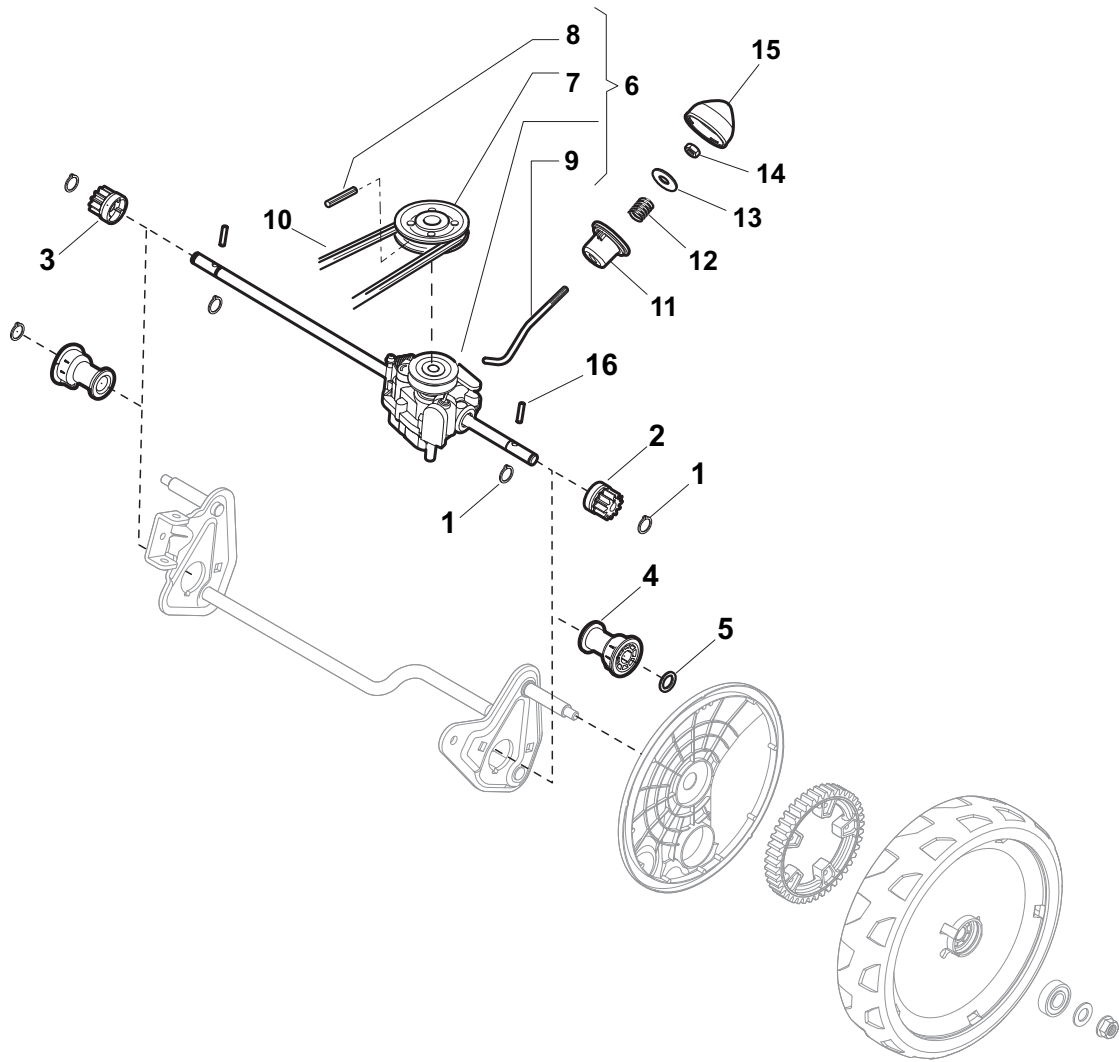

Position	Part No.	Q.Ty	Description
1	322545189/0	2	Plate
2	322735597/1	1	Sector, Height Adjustment
3	381005141/0	2	Support, Wheel
4	381003354/0	2	Lever, Height Adjustment
5	22519811/0	2	Pin
6	12521350/0	2	Washer
7	12155000/0	2	Nut
9	322735595/1	1	Sector, Height Adjustment
11	112728698/0	4	Screw
12	22545152/0	2	Plate
13	381302817/0	1	Axle, Rear Wheels
14	122534131/0	1	Pin
15	381003357/0	1	Lever, Height Adjustment
16	122446192/0	1	Spring
17	12154510/0	1	Nut
18	322600205/0	2	Wheel Protection
21	12521350/0	2	Washer
22	12155000/0	2	Nut

Position	Part No.	Q.Ty	Description
1	322226170/0	1	Mask, Black
2	112728698/0	2	Screw

Position	Part No.	Q.Ty	Description
1	381006737/0	1	Handle, Lower Part
2	112819110/0	2	Screw
3	122671651/0	2	Washer
4	22399900/0	2	Black, Knob
5	12293200/0	2	Nut
7	12818900/0	2	Screw
9	22399900/0	2	Black, Knob
10	12293200/0	2	Nut
11	12155000/0	2	Nut
12	12521350/0	2	Washer
13	12369500/0	2	Elastic Washer
14	12760605/0	2	Screw
15	381008691/0	1	Outfit, Screws

Position	Part No.	Q.Ty	Description
1	381006739/0	1	Handle, Upper Part
1	381006745/0	1	Handle, Upper Part with sponge handgrip
2	22430313/0	1	Guide Spring
3	12521330/0	1	Washer
4	12154510/0	1	Nut
5	118390020/0	1	Fairlead
6	181003363/1	1	Lever, Engine Brake Black
7	181030056/0	1	Cable, Thread Engine Brake
8	12727783/0	1	Screw
9	12154510/0	1	Nut
10	181003364/0	1	Lever, Driving Black
11	381030051/0	1	Cable, Rear Drive
12	22551640/0	1	Plate

Position	Part No.	Q.Ty	Description
1	12608600/0	4	Seeger
2	22570120/1	1	Pinion L
3	22570110/1	1	Pinion R
4	322042066/0	2	Bush
5	112521371/0	2	Washer
6	81003092/0	1	Gear Box
7	22601904/0	1	Pulley
8	12645700/0	1	Pin
9	22033283/0	1	Adjustment Rod
10	35063800/0	1	Belt
11	22041957/1	1	Bush
12	22450063/0	1	Spring
13	22680009/0	1	Washer
14	12154510/0	1	Nut
15	22110230/0	1	Cap
16	22753000/0	2	Pin