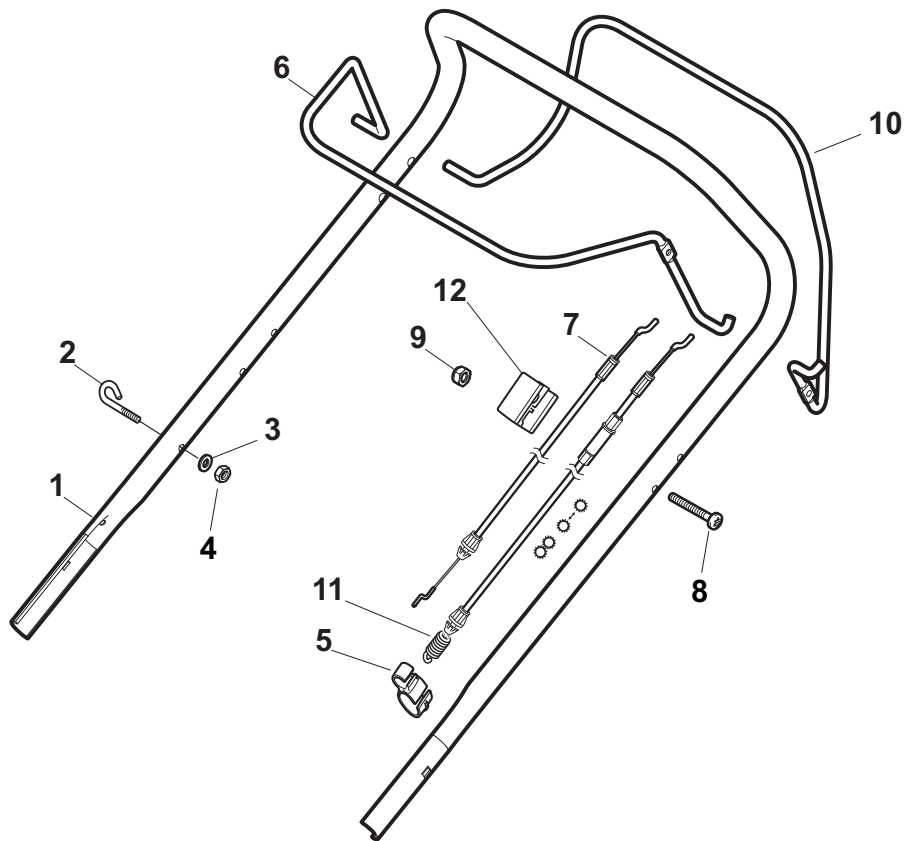

Position	Part No.	Q.Ty	Description
1	322545189/0	2	Plate
2	322735597/1	1	Sector, Height Adjustment
3	381005141/0	2	Support, Wheel
4	381003354/0	2	Lever, Height Adjustment
5	22519811/0	2	Pin
6	12521350/0	2	Washer
7	12155000/0	2	Nut
9	322735595/1	1	Sector, Height Adjustment
11	112728698/0	4	Screw
12	22545152/0	2	Plate
13	381302817/0	1	Axle, Rear Wheels
14	122534131/0	1	Pin
15	381003357/0	1	Lever, Height Adjustment
16	122446192/0	1	Spring
17	12154510/0	1	Nut
18	322600205/0	2	Wheel Protection
21	12521350/0	2	Washer
22	12155000/0	2	Nut

Position	Part No.	Q.Ty	Description
1	381006739/0	1	Handle, Upper Part
1	381006745/0	1	Handle, Upper Part with sponge handgrip
2	22430313/0	1	Guide Spring
3	12521330/0	1	Washer
4	12154510/0	1	Nut
5	118390020/0	1	Fairlead
6	181003363/1	1	Lever, Engine Brake Black
7	181030056/0	1	Cable, Thread Engine Brake
8	12727783/0	1	Screw
9	12154510/0	1	Nut
10	181003364/0	1	Lever, Driving Black
11	381030051/0	1	Cable, Rear Drive
12	22551640/0	1	Plate

Position	Part No.	Q.Ty	Description
1	12608600/0	4	Seeger
2	22570120/1	1	Pinion L
3	22570110/1	1	Pinion R
4	322042066/0	2	Bush
5	112521371/0	2	Washer
6	81003092/0	1	Gear Box
7	22601904/0	1	Pulley
8	12645700/0	1	Pin
9	22033283/0	1	Adjustment Rod
10	35063800/0	1	Belt
11	22041957/1	1	Bush
12	22450063/0	1	Spring
13	22680009/0	1	Washer
14	12154510/0	1	Nut
15	22110230/0	1	Cap
16	22753000/0	2	Pin

Position	Part No.	Q.Ty	Description
1	381007448/0	2	Wheel Ø 180
2	19216035/0	4	Bearing
3	322110687/0	2	Hub Cap Grey
5	381007463/0	2	Wheel Ø 240
6	19216035/0	4	Bearing
7	112728706/0	6	Screw
8	322120117/0	2	Ring Gear
9	322110689/0	2	Hub Cap