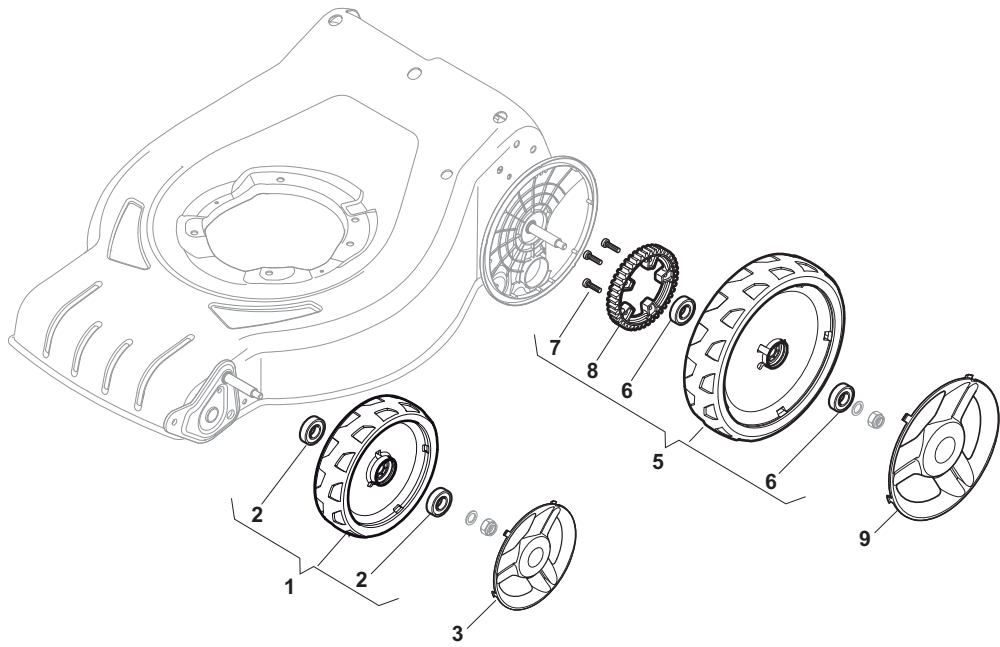

Position	Part No.	Q.Ty	Description
1	322545189/0	2	Plate
2	322735597/1	1	Sector, Height Adjustment
3	381005141/0	2	Support, Wheel
4	381003354/0	2	Lever, Height Adjustment
5	22519811/0	2	Pin
6	12521350/0	2	Washer
7	12155000/0	2	Nut
9	322735595/1	1	Sector, Height Adjustment
11	112728698/0	4	Screw
12	22545152/0	2	Plate
13	381302817/0	1	Axle, Rear Wheels
14	122534131/0	1	Pin
15	381003357/0	1	Lever, Height Adjustment
16	122446192/0	1	Spring
17	12154510/0	1	Nut
18	322600205/0	2	Wheel Protection
21	12521350/0	2	Washer
22	12155000/0	2	Nut

Position	Part No.	Q.Ty	Description
1	322226170/0	1	Mask, Black
2	112728698/0	2	Screw

Position	Part No.	Q.Ty	Description
1	381006737/0	1	Handle, Lower Part
2	112819110/0	2	Screw
3	122671651/0	2	Washer
4	22399900/0	2	Black, Knob
5	12293200/0	2	Nut
7	12818900/0	2	Screw
9	22399900/0	2	Black, Knob
10	12293200/0	2	Nut
11	12155000/0	2	Nut
12	12521350/0	2	Washer
13	12369500/0	2	Elastic Washer
14	12760605/0	2	Screw
15	381008691/0	1	Outfit, Screws

Position	Part No.	Q.Ty	Description
1	381006739/0	1	Handle, Upper Part
1	381006745/0	1	Handle, Upper Part with sponge handgrip
2	22430313/0	1	Guide Spring
3	12521330/0	1	Washer
4	12154510/0	1	Nut
5	118390020/0	1	Fairlead
6	181003363/1	1	Lever, Engine Brake Black
7	181030056/0	1	Cable, Thread Engine Brake
8	12727783/0	1	Screw
9	12154510/0	1	Nut
10	181003364/0	1	Lever, Driving Black
11	381030051/0	1	Cable, Rear Drive
12	22551640/0	1	Plate

Position	Part No.	Q.Ty	Description
1	12608600/0	4	Seeger
2	22570120/1	1	Pinion L
3	22570110/1	1	Pinion R
4	322042066/0	2	Bush
5	112521371/0	2	Washer
6	81003092/0	1	Gear Box
7	22601904/0	1	Pulley
8	12645700/0	1	Pin
9	22033283/0	1	Adjustment Rod
10	35063800/0	1	Belt
11	22041957/1	1	Bush
12	22450063/0	1	Spring
13	22680009/0	1	Washer
14	12154510/0	1	Nut
15	22110230/0	1	Cap
16	22753000/0	2	Pin