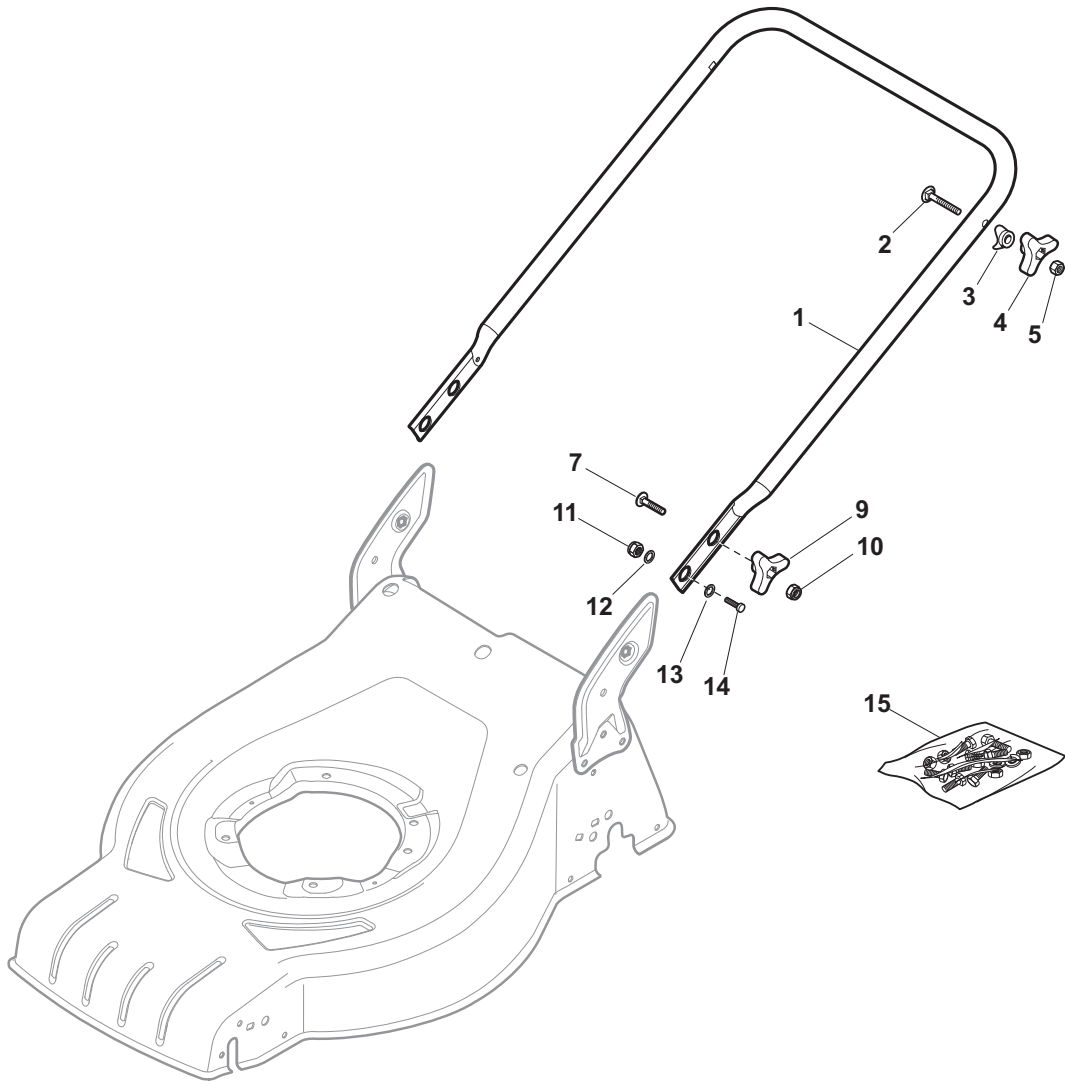

Position	Part No.	Q.Ty	Description
1	381006737/0	1	Handle, Lower Part
2	112819110/0	2	Screw
3	122671651/0	2	Washer
4	22399900/0	2	Black, Knob
5	12293200/0	2	Nut
7	12818900/0	2	Screw
9	22399900/0	2	Black, Knob
10	12293200/0	2	Nut
11	12155000/0	2	Nut
12	12521350/0	2	Washer
13	12369500/0	2	Elastic Washer
14	12760605/0	2	Screw
15	381008691/0	1	Outfit, Screws