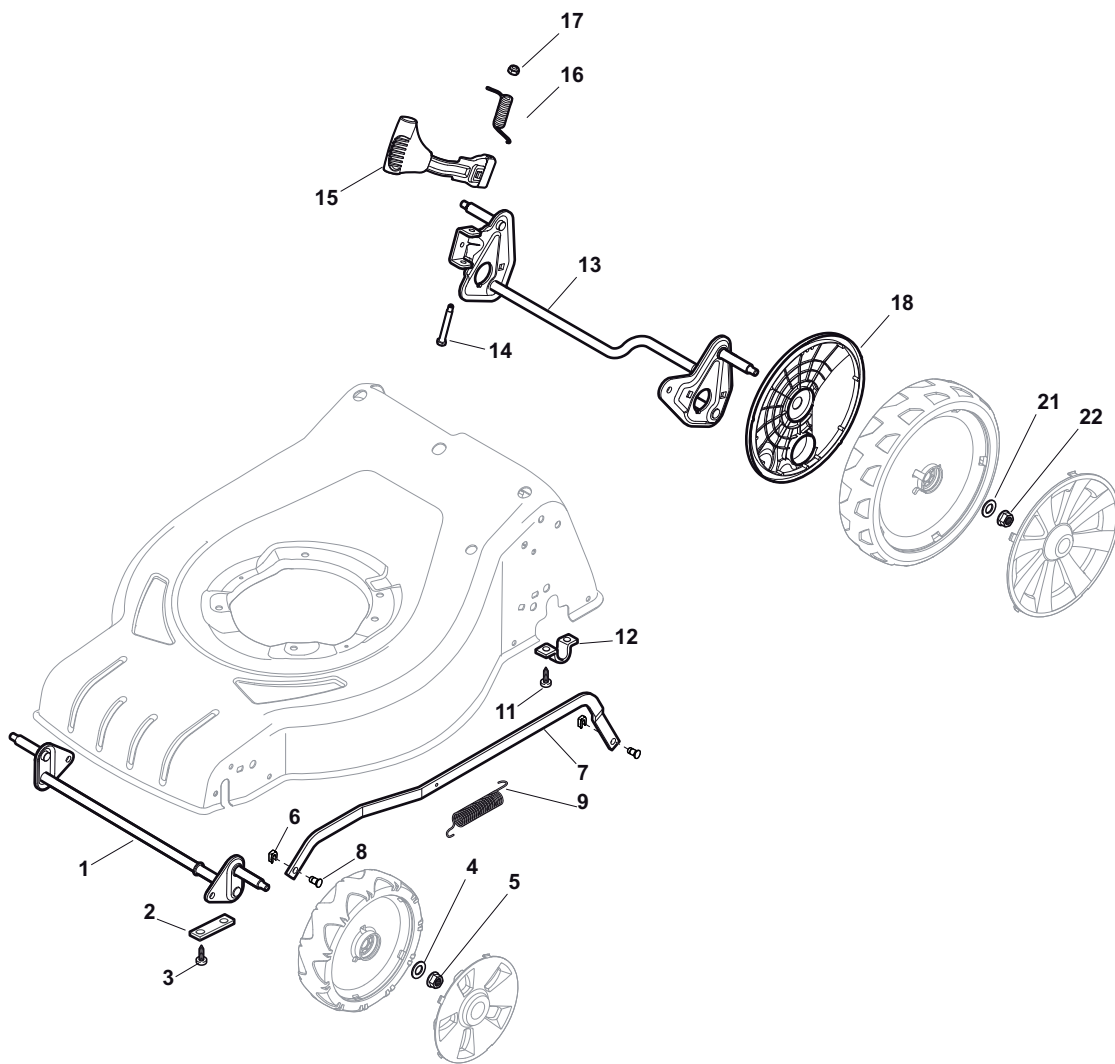

| Position | Part No. | Q.Ty | Description |
|----------|-------------|------|--------------------------|
| 1 | 381302821/0 | 1 | Axle, Front Wheels |
| 2 | 22545142/0 | 2 | Plate |
| 3 | 112728698/0 | 4 | Screw |
| 4 | 12521350/0 | 2 | Washer |
| 5 | 12155000/0 | 2 | Nut |
| 6 | 112436051/0 | 2 | Plate |
| 7 | 322869673/0 | 1 | Rod, Height Adjustment |
| 8 | 122519820/0 | 2 | Pin |
| 9 | 122446193/0 | 1 | Spring |
| 11 | 112728698/0 | 4 | Screw |
| 12 | 22545152/0 | 2 | Plate |
| 13 | 381302817/0 | 1 | Axle, Rear Wheels |
| 14 | 122534131/0 | 1 | Pin |
| 15 | 381003357/0 | 1 | Lever, Height Adjustment |
| 16 | 122446192/0 | 1 | Spring |
| 17 | 12154510/0 | 1 | Nut |
| 18 | 322600205/0 | 2 | Wheel Protection |
| 21 | 12521350/0 | 2 | Washer |
| 22 | 12155000/0 | 2 | Nut |

| Position | Part No. | Q.Ty | Description |
|----------|-------------|------|---|
| 1 | 381006739/0 | 1 | Handle, Upper Part |
| 1 | 381006745/0 | 1 | Handle, Upper Part with sponge handgrip |
| 2 | 22430313/0 | 1 | Guide Spring |
| 3 | 12521330/0 | 1 | Washer |
| 4 | 12154510/0 | 1 | Nut |
| 5 | 118390020/0 | 1 | Fairlead |
| 6 | 181003363/1 | 1 | Lever, Engine Brake Black |
| 7 | 181030069/0 | 1 | Cable, Thread Engine Brake |
| 8 | 12727783/0 | 1 | Screw |
| 9 | 12154510/0 | 1 | Nut |
| 10 | 181003364/0 | 1 | Lever, Driving Black |
| 11 | 381030051/0 | 1 | Cable, Rear Drive |
| 12 | 181005517/0 | 1 | Throttle Cable |

| Position | Part No. | Q.Ty | Description |
|----------|-------------|------|--------------|
| 1 | 381007448/0 | 2 | Wheel Ø 180 |
| 2 | 19216035/0 | 4 | Bearing |
| 3 | 322110687/0 | 2 | Hub Cap Grey |
| 5 | 381007463/0 | 2 | Wheel Ø 240 |
| 6 | 19216035/0 | 4 | Bearing |
| 7 | 112728706/0 | 6 | Screw |
| 8 | 322120117/0 | 2 | Ring Gear |
| 9 | 322110689/0 | 2 | Hub Cap |