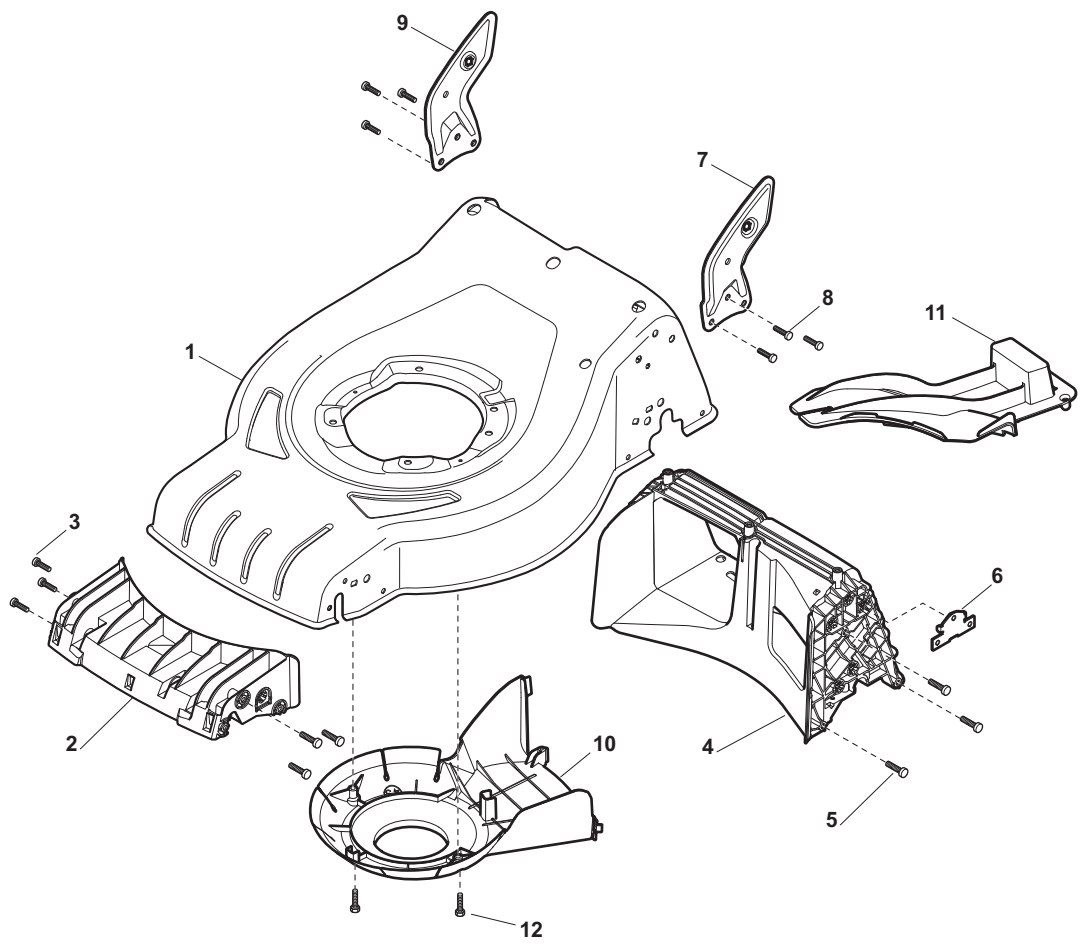

Position	Part No.	Q.Ty	Description
1	381004018/0	1	Deck Red
1	381004024/0	1	Deck Black
2	322108301/0	1	Front Conveyor Assy
3	112728699/0	6	Screw
4	322108302/0	1	Rear Conveyor Assy
5	112728699/0	6	Screw
6	322545213/0	2	Plate
7	381005139/0	1	Bracket, L
8	112727801/0	6	Screw
9	381005137/0	1	Bracket, R
10	322060242/0	1	Protection, Belt
11	322140239/0	1	Deflector
12	12728530/0	2	Screw