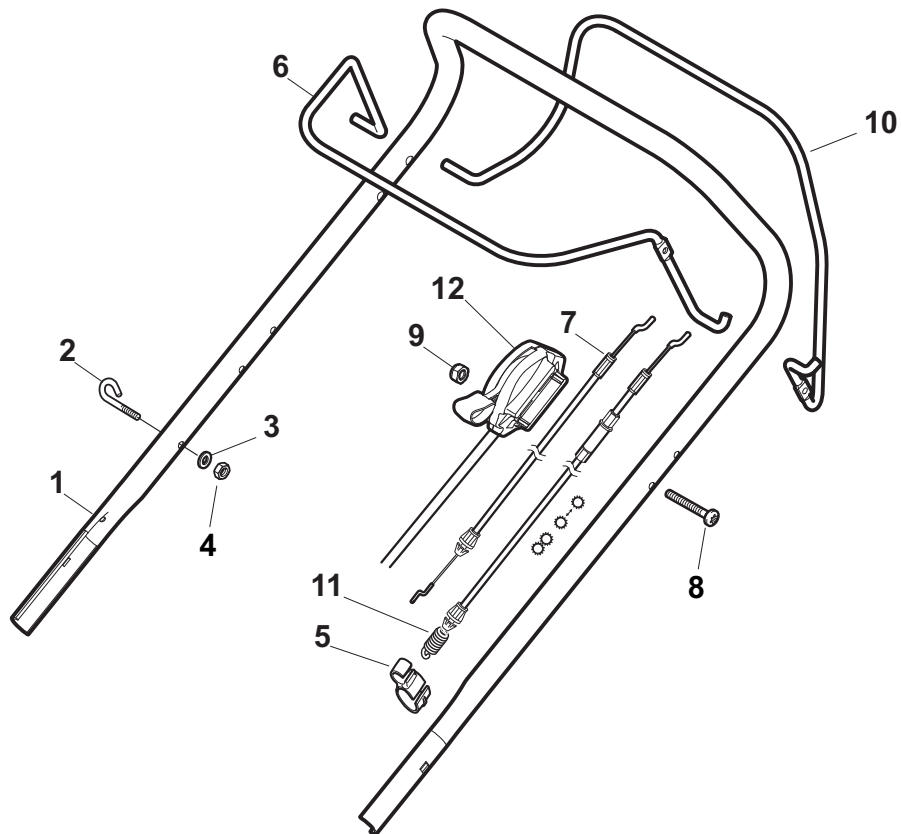

| Position | Part No. | Q.Ty | Description |
|----------|-------------|------|--------------------------|
| 1 | 381302821/0 | 1 | Axle, Front Wheels |
| 2 | 22545142/0 | 2 | Plate |
| 3 | 112728698/0 | 4 | Screw |
| 4 | 12521350/0 | 2 | Washer |
| 5 | 12155000/0 | 2 | Nut |
| 6 | 112436051/0 | 2 | Plate |
| 7 | 322869673/0 | 1 | Rod, Height Adjustment |
| 8 | 122519820/0 | 2 | Pin |
| 9 | 122446193/0 | 1 | Spring |
| 11 | 112728698/0 | 4 | Screw |
| 12 | 22545152/0 | 2 | Plate |
| 13 | 381302817/0 | 1 | Axle, Rear Wheels |
| 14 | 122534131/0 | 1 | Pin |
| 15 | 381003357/0 | 1 | Lever, Height Adjustment |
| 16 | 122446192/0 | 1 | Spring |
| 17 | 12154510/0 | 1 | Nut |
| 18 | 322600205/0 | 2 | Wheel Protection |
| 21 | 12521350/0 | 2 | Washer |
| 22 | 12155000/0 | 2 | Nut |

| Position | Part No. | Q.Ty | Description |
|----------|-------------|------|---|
| 1 | 381006739/0 | 1 | Handle, Upper Part |
| 1 | 381006745/0 | 1 | Handle, Upper Part with sponge handgrip |
| 2 | 22430313/0 | 1 | Guide Spring |
| 3 | 12521330/0 | 1 | Washer |
| 4 | 12154510/0 | 1 | Nut |
| 5 | 118390020/0 | 1 | Fairlead |
| 6 | 181003363/1 | 1 | Lever, Engine Brake Black |
| 7 | 181030069/0 | 1 | Cable, Thread Engine Brake |
| 8 | 12727783/0 | 1 | Screw |
| 9 | 12154510/0 | 1 | Nut |
| 10 | 181003364/0 | 1 | Lever, Driving Black |
| 11 | 381030051/0 | 1 | Cable, Rear Drive |
| 12 | 181005517/0 | 1 | Throttle Cable |

| Position | Part No. | Q.Ty | Description |
|----------|-------------|------|--------------|
| 1 | 381007448/0 | 2 | Wheel Ø 180 |
| 2 | 19216035/0 | 4 | Bearing |
| 3 | 322110687/0 | 2 | Hub Cap Grey |
| 5 | 381007463/0 | 2 | Wheel Ø 240 |
| 6 | 19216035/0 | 4 | Bearing |
| 7 | 112728706/0 | 6 | Screw |
| 8 | 322120117/0 | 2 | Ring Gear |
| 9 | 322110689/0 | 2 | Hub Cap |