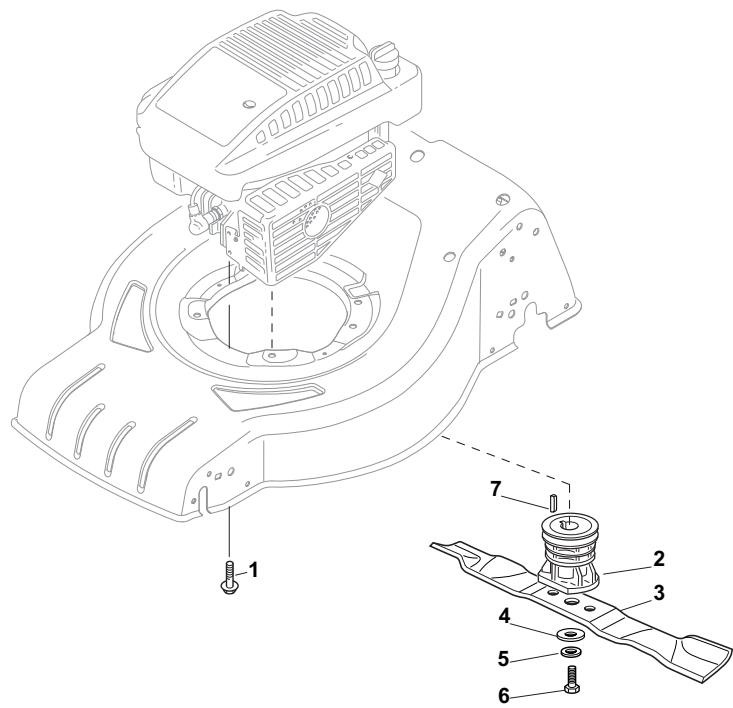

Position	Part No.	Q.Ty	Description
1	112735108/1	3	Screw
2	122465608/2	1	Hub, Crankshaft Ø 25
3	81004346/3	1	Blade Standard
4	22160400/0	1	Elastic Washer
5	12523080/0	1	Washer
6	12735698/0	1	Screw
7	12139150/0	1	Feather, Crankshaft Ø 25