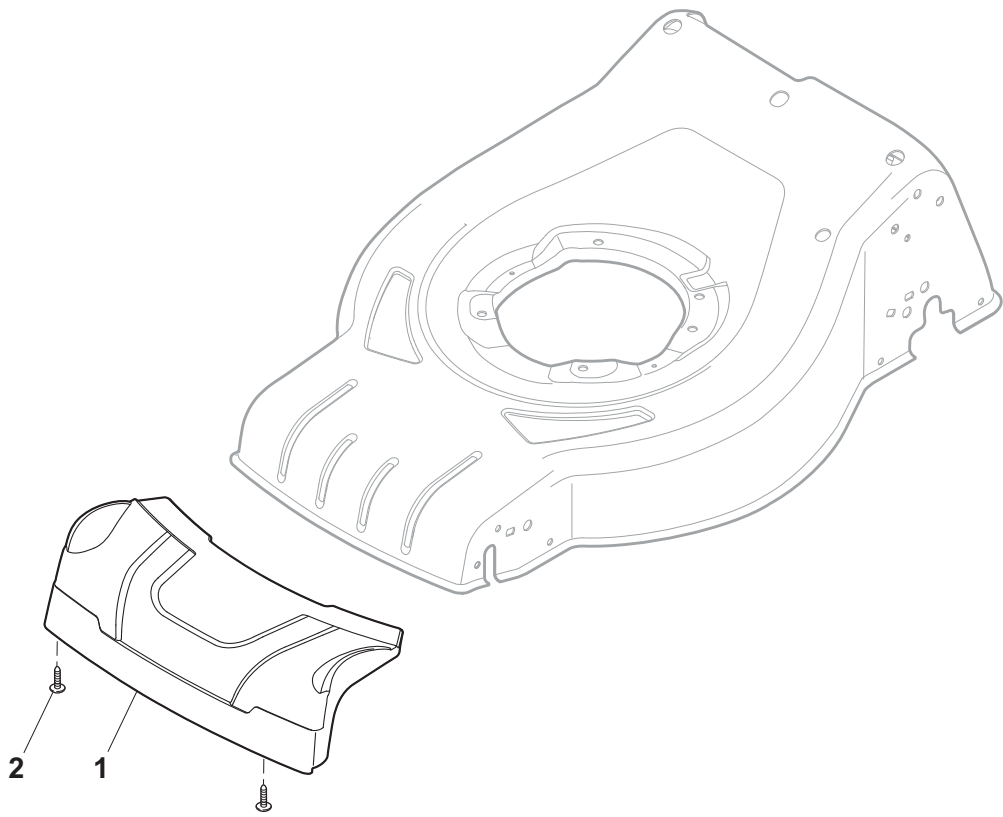

THIS INFORMATION IS NOT INTENDED FOR SALE OR RESALE, AND THIS NOTICE MUST REMAIN ON ALL COPIES.

...THINKING GREEN

| Position | Part No. | Q.Ty | Description |
|----------|-------------|------|---------------------|
| 1 | 381004018/0 | 1 | Deck Red |
| 1 | 381004024/0 | 1 | Deck Black |
| 2 | 322108301/0 | 1 | Front Conveyor Assy |
| 3 | 112728699/0 | 6 | Screw |
| 4 | 322108302/0 | 1 | Rear Conveyor Assy |
| 5 | 112728699/0 | 6 | Screw |
| 6 | 322545213/0 | 2 | Plate |
| 7 | 381005139/0 | 1 | Bracket, L |
| 8 | 112727801/0 | 6 | Screw |
| 9 | 381005137/0 | 1 | Bracket, R |
| 10 | 322060242/0 | 1 | Protection, Belt |
| 11 | 322140239/0 | 1 | Deflector |
| 12 | 12728530/0 | 2 | Screw |

| Position | Part No. | Q.Ty | Description |
|----------|-------------|------|--------------------------|
| 1 | 381302821/0 | 1 | Axle, Front Wheels |
| 2 | 22545142/0 | 2 | Plate |
| 3 | 112728698/0 | 4 | Screw |
| 4 | 12521350/0 | 2 | Washer |
| 5 | 12155000/0 | 2 | Nut |
| 6 | 112436051/0 | 2 | Plate |
| 7 | 322869673/0 | 1 | Rod, Height Adjustment |
| 8 | 122519820/0 | 2 | Pin |
| 9 | 122446193/0 | 1 | Spring |
| 11 | 112728698/0 | 4 | Screw |
| 12 | 22545152/0 | 2 | Plate |
| 13 | 381302817/0 | 1 | Axle, Rear Wheels |
| 14 | 122534131/0 | 1 | Pin |
| 15 | 381003357/0 | 1 | Lever, Height Adjustment |
| 16 | 122446192/0 | 1 | Spring |
| 17 | 12154510/0 | 1 | Nut |
| 18 | 322600205/0 | 2 | Wheel Protection |
| 21 | 12521350/0 | 2 | Washer |
| 22 | 12155000/0 | 2 | Nut |