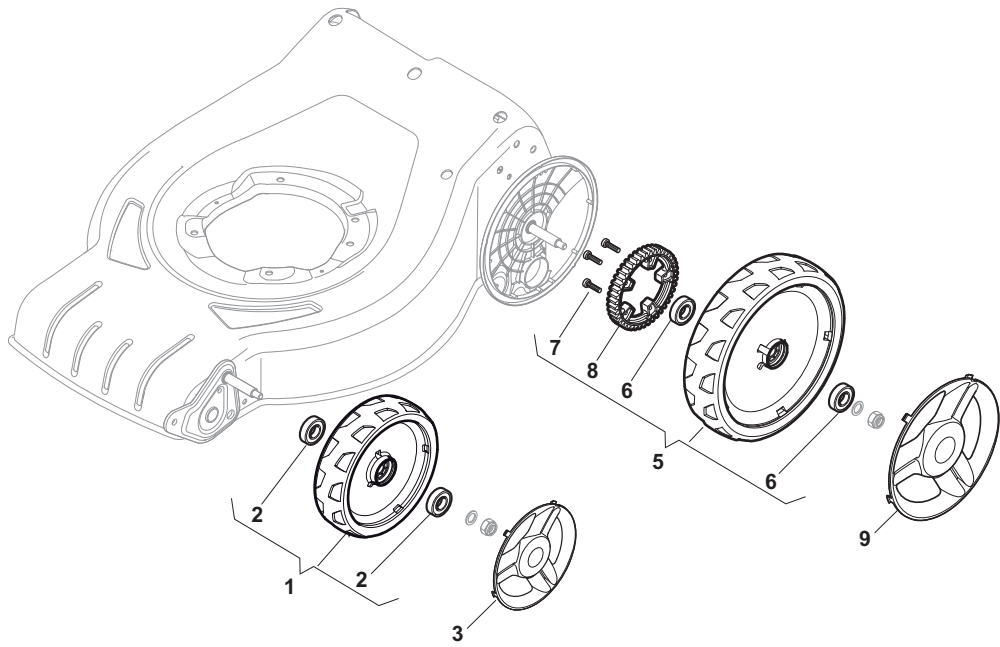

Position	Part No.	Q.Ty	Description
1	381007448/0	2	Wheel Ø 180
2	19216035/0	4	Bearing
3	322110687/0	2	Hub Cap Grey
5	381007463/0	2	Wheel Ø 240
6	19216035/0	4	Bearing
7	112728706/0	6	Screw
8	322120117/0	2	Ring Gear
9	322110689/0	2	Hub Cap