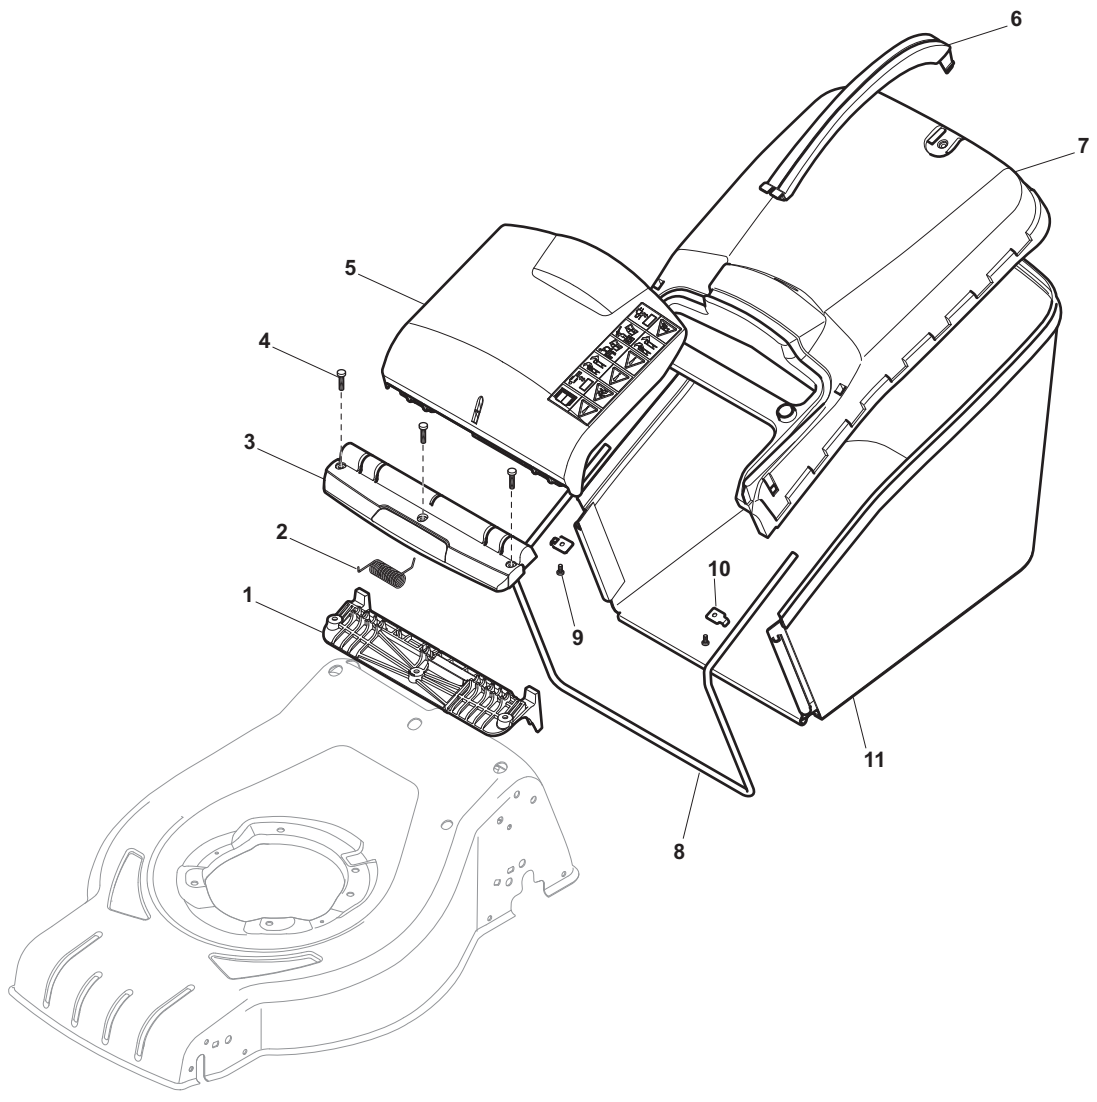

Position	Part No.	Q.Ty	Description
1	322785331/0	1	Support
2	122450464/0	1	Spring
3	322109557/0	1	Cover, Grey
3	322109556/0	1	Cover, Yellow
4	112728699/0	3	Screw
5	322600216/1	1	Stone-Guard, Grey
5	322600214/1	1	Stone-Guard, Yellow
6	322393649/0	1	Handle
6	322393646/0	1	Handle
7	322486270/0	1	Grassbox Upper Part
7	322486264/0	1	Grassbox Upper Part
8	122608561/0	1	Stiffening Lower
9	12728692/0	2	Screw
10	322545159/0	2	Plate
11	181002318/0	1	Box, Fabric