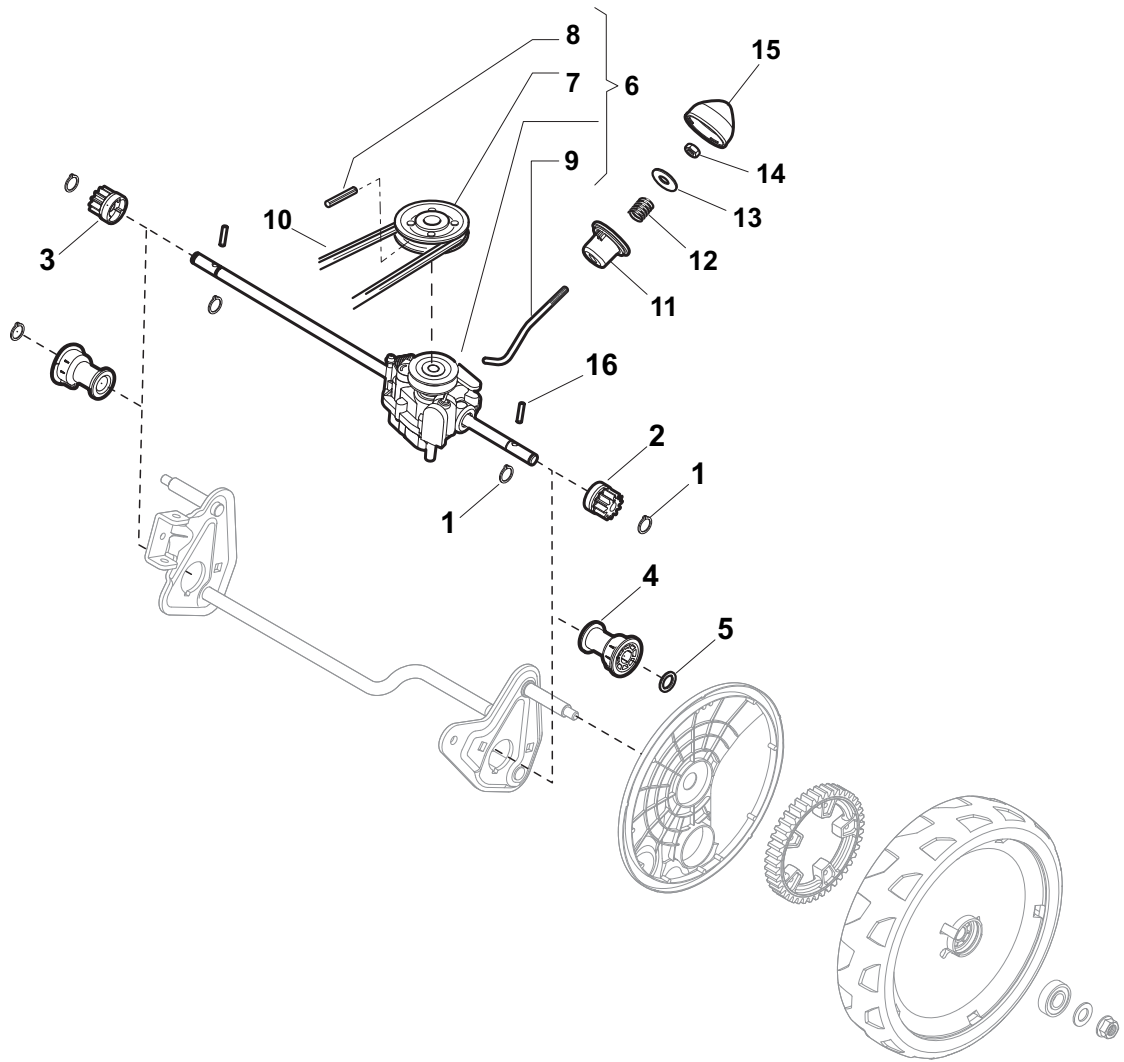

Position	Part No.	Q.Ty	Description
1	12608600/0	4	Seeger
2	22570120/1	1	Pinion L
3	22570110/1	1	Pinion R
4	322042066/0	2	Bush
5	112521371/0	2	Washer
6	81003092/0	1	Gear Box
7	22601904/0	1	Pulley
8	12645700/0	1	Pin
9	22033283/0	1	Adjustment Rod
10	35063800/0	1	Belt
11	22041957/1	1	Bush
12	22450063/0	1	Spring
13	22680009/0	1	Washer
14	12154510/0	1	Nut
15	22110230/0	1	Cap
16	22753000/0	2	Pin