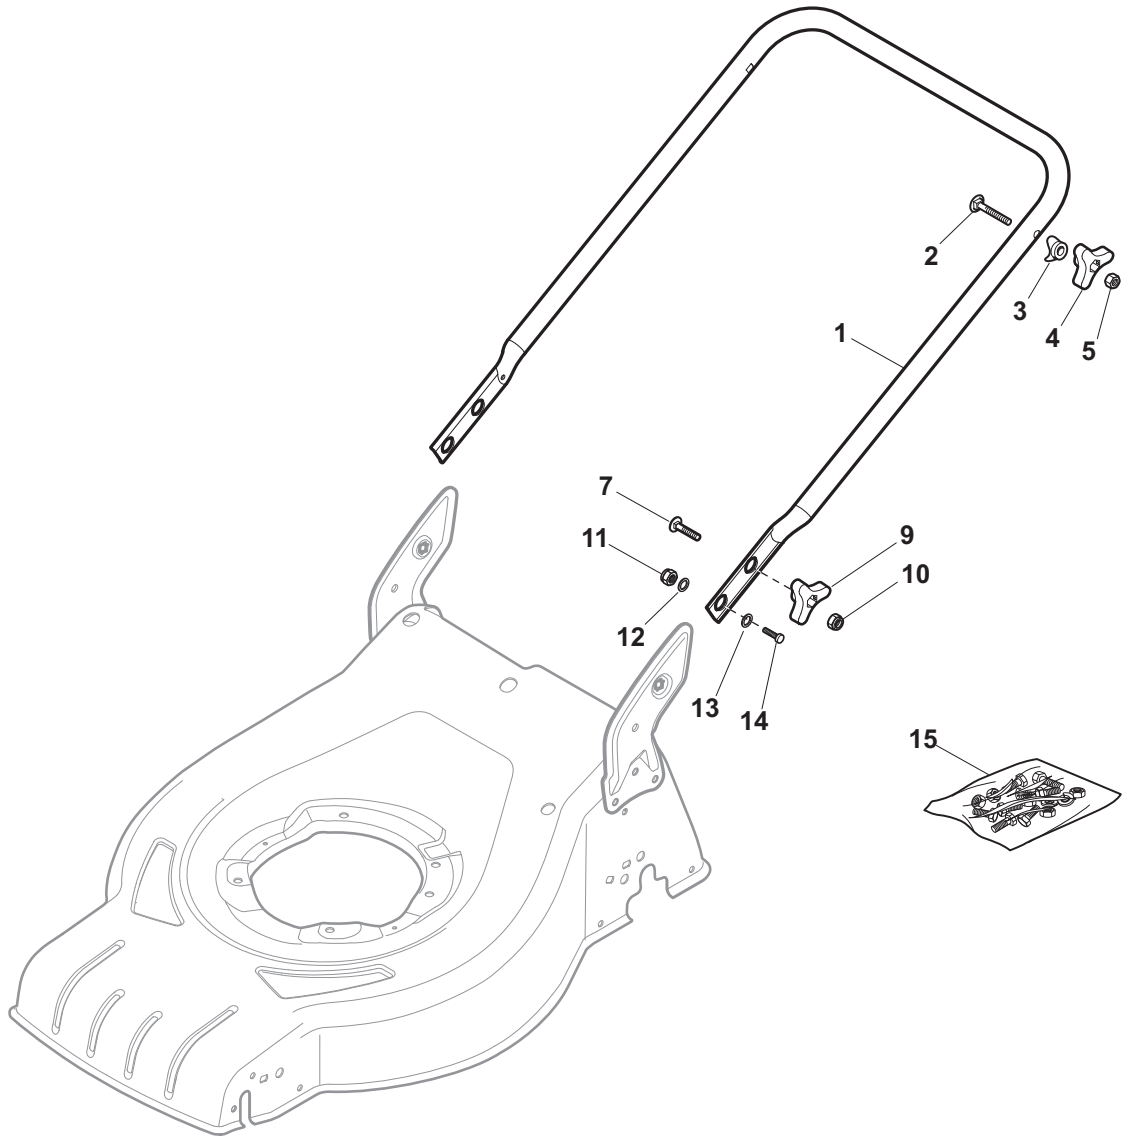

Position	Part No.	Q.Ty	Description
1	381006785/0	1	Handle, Lower Part
2	112819110/0	2	Screw
3	122671651/0	2	Washer
4	22399900/0	2	Black, Knob
5	12293200/0	2	Nut
7	12818900/0	2	Screw
9	22399900/0	2	Black, Knob
10	12293200/0	2	Nut
11	12155000/0	2	Nut
12	12521350/0	2	Washer
13	12369500/0	2	Elastic Washer
14	12760605/0	2	Screw
15	381008691/0	1	Outfit, Screws