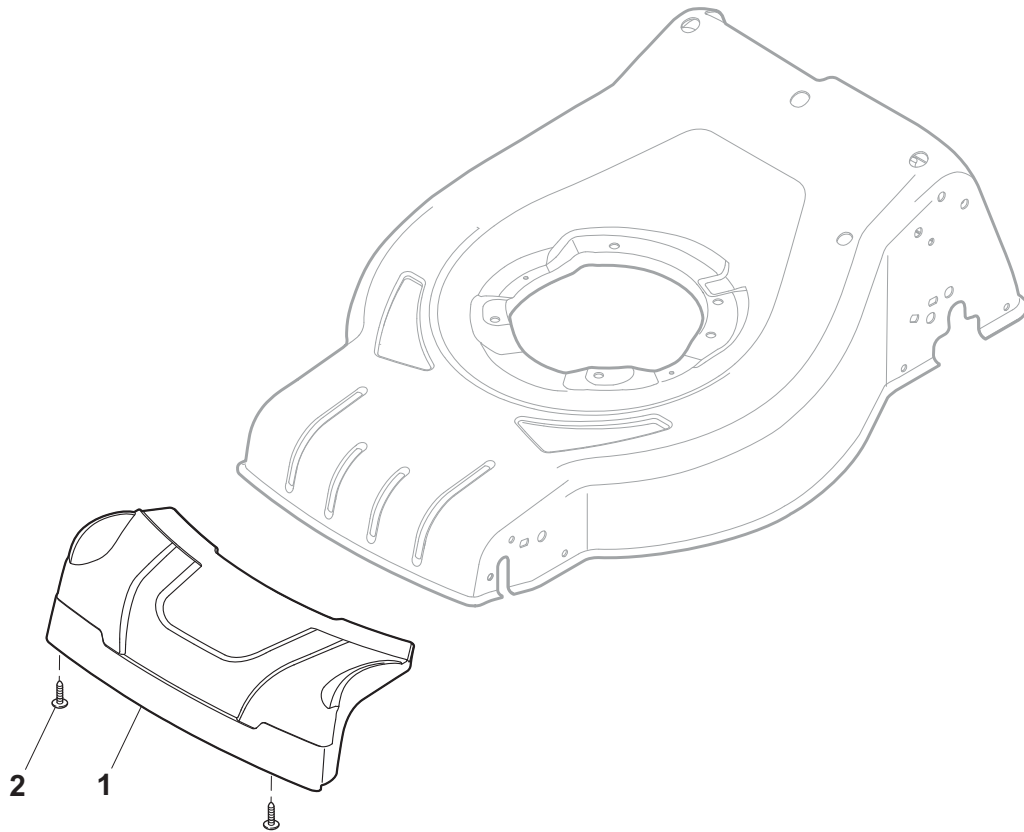

THIS INFORMATION IS NOT INTENDED FOR SALE OR RESALE, AND THIS NOTICE MUST REMAIN ON ALL COPIES.

...THINKING GREEN

Position	Part No.	Q.Ty	Description
1	381004617/0	1	Deck Red
2	322108308/0	1	Front Conveyor Assy
3	112728699/0	6	Screw
4	322108302/0	1	Rear Conveyor Assy
5	112728699/0	6	Screw
6	322545213/0	2	Plate
7	381005165/0	1	Bracket, L
8	112727801/0	6	Screw
9	381005167/0	1	Bracket, R
10	322060250/0	1	Protection, Belt
11	322140244/0	1	Deflector
12	12728530/0	2	Screw

Position	Part No.	Q.Ty	Description
1	381302853/0	1	Axle, Front Wheels
2	22545142/0	2	Plate
3	112728698/0	4	Screw
4	12521350/0	2	Washer
5	12155000/0	2	Nut
6	112436051/0	2	Plate
7	322869679/0	1	Rod, Height Adjustment
8	122519823/0	2	Pin
9	122446193/0	1	Spring
11	112728698/0	4	Screw
12	22545152/0	2	Plate
13	381302849/0	1	Axle, Rear Wheels
14	122534131/0	1	Pin
15	381003357/0	1	Lever, Height Adjustment
16	122446192/0	1	Spring
17	12154510/0	1	Nut
18	322600240/0	2	Wheel Protection
21	12521350/0	2	Washer
22	12155000/0	2	Nut

Position	Part No.	Q.Ty	Description
1	322108309/0	1	Stone-Guard
2	322600195/0	1	Ejection Guard
3	112727803/0	2	Screw
4	322806639/0	1	Fulcrum Pin
5	12154510/0	2	Nut
6	18203853/0	2	Protection
7	122450456/0	1	Spring
8	122517869/0	1	Pin
9	12604896/0	2	Crown Fastener

Position	Part No.	Q.Ty	Description
1	381006739/0	1	Handle, Upper Part
1	381006745/0	1	Handle, Upper Part with sponge handgrip
2	22430313/0	1	Guide Spring
3	12521330/0	1	Washer
4	12154510/0	1	Nut
5	118390020/0	1	Fairlead
6	181003363/1	1	Lever, Engine Brake Black
7	181030087/0	1	Cable, Thread Engine Brake
8	12727783/0	1	Screw
9	12154510/0	1	Nut
10	181003364/0	1	Lever, Driving Black
11	381030051/0	1	Cable, Rear Drive
12	181005511/0	1	Throttle Cable