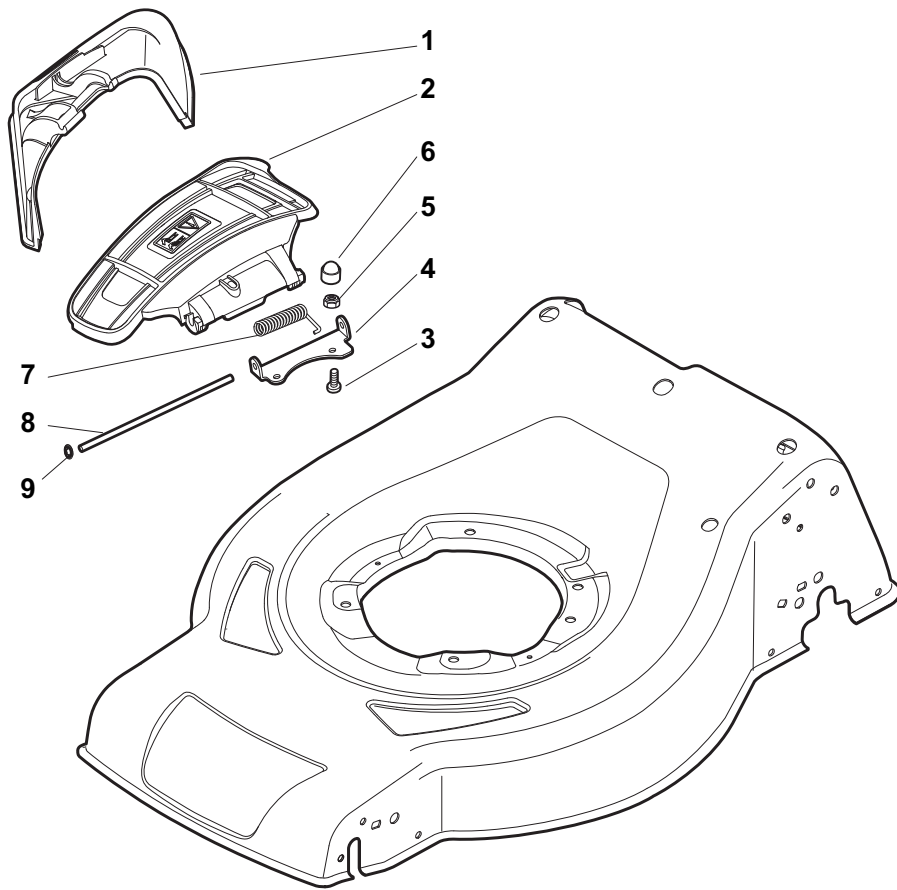

THIS INFORMATION IS NOT INTENDED FOR SALE OR RESALE, AND THIS NOTICE MUST REMAIN ON ALL COPIES.

...THINKING GREEN

Position	Part No.	Q.Ty	Description
1	381004617/0	1	Deck Red
2	322108308/0	1	Front Conveyor Assy
3	112728699/0	6	Screw
4	322108302/0	1	Rear Conveyor Assy
5	112728699/0	6	Screw
6	322545213/0	2	Plate
7	381005165/0	1	Bracket, L
8	112727801/0	6	Screw
9	381005167/0	1	Bracket, R
10	322060250/0	1	Protection, Belt
11	322140244/0	1	Deflector
12	12728530/0	2	Screw

Position	Part No.	Q.Ty	Description
1	381302853/0	1	Axle, Front Wheels
2	22545142/0	2	Plate
3	112728698/0	4	Screw
4	12521350/0	2	Washer
5	12155000/0	2	Nut
6	112436051/0	2	Plate
7	322869679/0	1	Rod, Height Adjustment
8	122519823/0	2	Pin
9	122446193/0	1	Spring
11	112728698/0	4	Screw
12	22545152/0	2	Plate
13	381302849/0	1	Axle, Rear Wheels
14	122534131/0	1	Pin
15	381003357/0	1	Lever, Height Adjustment
16	122446192/0	1	Spring
17	12154510/0	1	Nut
18	322600240/0	2	Wheel Protection
21	12521350/0	2	Washer
22	12155000/0	2	Nut

Position	Part No.	Q.Ty	Description
1	322108309/0	1	Stone-Guard
2	322600195/0	1	Ejection Guard
3	112727803/0	2	Screw
4	322806639/0	1	Fulcrum Pin
5	12154510/0	2	Nut
6	18203853/0	2	Protection
7	122450456/0	1	Spring
8	122517869/0	1	Pin
9	12604896/0	2	Crown Fastener

Position	Part No.	Q.Ty	Description
1	381006739/0	1	Handle, Upper Part
1	381006745/0	1	Handle, Upper Part with sponge handgrip
2	22430313/0	1	Guide Spring
3	12521330/0	1	Washer
4	12154510/0	1	Nut
5	118390020/0	1	Fairlead
6	181003363/1	1	Lever, Engine Brake Black
7	181030087/0	1	Cable, Thread Engine Brake
8	12727783/0	1	Screw
9	12154510/0	1	Nut
10	181003364/0	1	Lever, Driving Black
11	381030051/0	1	Cable, Rear Drive
12	181005511/0	1	Throttle Cable