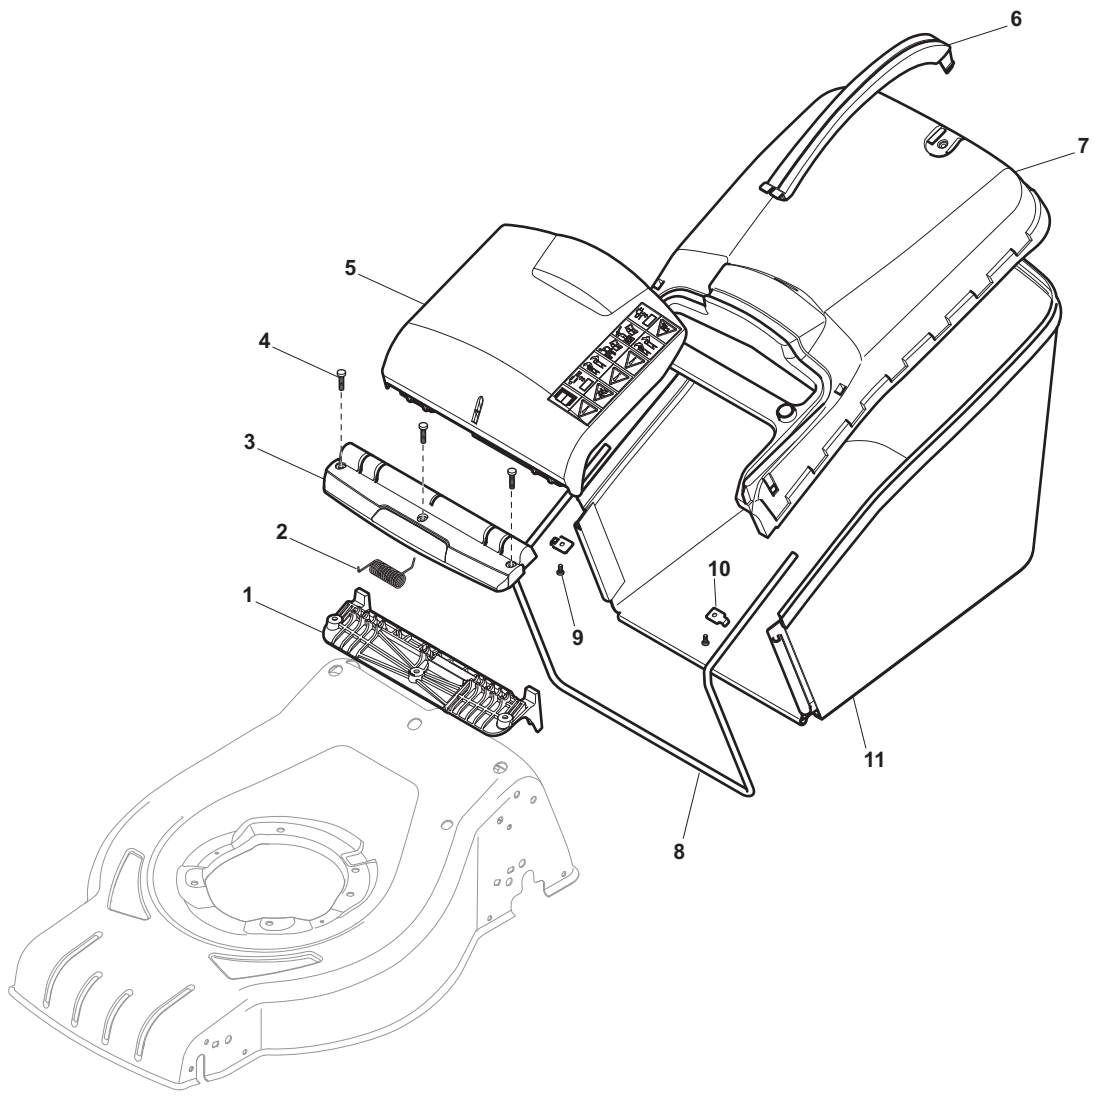

Position	Part No.	Q.Ty	Description
1	322785331/0	1	Support
2	122450464/0	1	Spring
3	322109557/0	1	Cover, Grey
3	322109556/0	1	Cover, Yellow
4	112728699/0	3	Screw
5	322600216/1	1	Stone-Guard, Grey
5	322600214/1	1	Stone-Guard, Yellow
6	322393649/0	1	Handle
6	322393646/0	1	Handle
7	322486270/0	1	Grassbox Upper Part
7	322486264/0	1	Grassbox Upper Part
8	122608561/0	1	Stiffening Lower
9	12728692/0	2	Screw
10	322545159/0	2	Plate
11	181002318/0	1	Box, Fabric