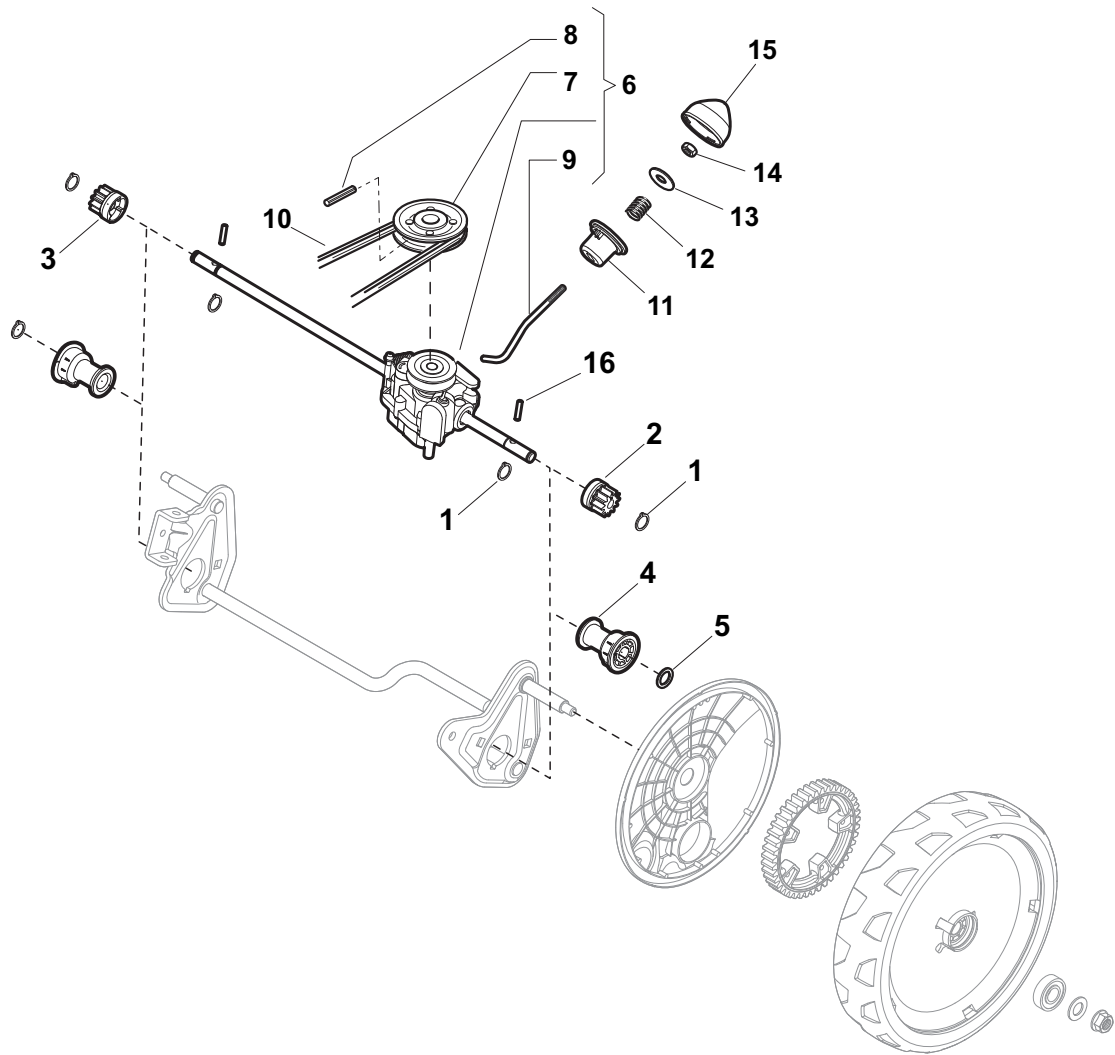

Position	Part No.	Q.Ty	Description
1	381302853/0	1	Axle, Front Wheels
2	22545142/0	2	Plate
3	112728698/0	4	Screw
4	12521350/0	2	Washer
5	12155000/0	2	Nut
6	112436051/0	2	Plate
7	322869679/0	1	Rod, Height Adjustment
8	122519823/0	2	Pin
9	122446193/0	1	Spring
11	112728698/0	4	Screw
12	22545152/0	2	Plate
13	381302849/0	1	Axle, Rear Wheels
14	122534131/0	1	Pin
15	381003357/0	1	Lever, Height Adjustment
16	122446192/0	1	Spring
17	12154510/0	1	Nut
18	322600240/0	2	Wheel Protection
21	12521350/0	2	Washer
22	12155000/0	2	Nut

Position	Part No.	Q.Ty	Description
1	322108309/0	1	Stone-Guard
2	322600195/0	1	Ejection Guard
3	112727803/0	2	Screw
4	322806639/0	1	Fulcrum Pin
5	12154510/0	2	Nut
6	18203853/0	2	Protection
7	122450456/0	1	Spring
8	122517869/0	1	Pin
9	12604896/0	2	Crown Fastener

Position	Part No.	Q.Ty	Description
1	381006739/0	1	Handle, Upper Part
1	381006745/0	1	Handle, Upper Part with sponge handgrip
2	22430313/0	1	Guide Spring
3	12521330/0	1	Washer
4	12154510/0	1	Nut
5	118390020/0	1	Fairlead
6	181003363/1	1	Lever, Engine Brake Black
7	181030087/0	1	Cable, Thread Engine Brake
8	12727783/0	1	Screw
9	12154510/0	1	Nut
10	181003364/0	1	Lever, Driving Black
11	381030051/0	1	Cable, Rear Drive
12	181005511/0	1	Throttle Cable

Position	Part No.	Q.Ty	Description
1	12608600/0	4	Seeger
2	22570120/1	1	Pinion L
3	22570110/1	1	Pinion R
4	322042067/0	2	Bush
5	112521371/0	2	Washer
6	81003092/0	1	Gear Box
7	22601904/0	1	Pulley
8	12645700/0	1	Pin
9	22033283/0	1	Adjustment Rod
10	135064196/0	1	Belt
11	22041957/1	1	Bush
12	22450063/0	1	Spring
13	22680009/0	1	Washer
14	12154510/0	1	Nut
15	22110230/0	1	Cap
16	22753000/0	2	Pin