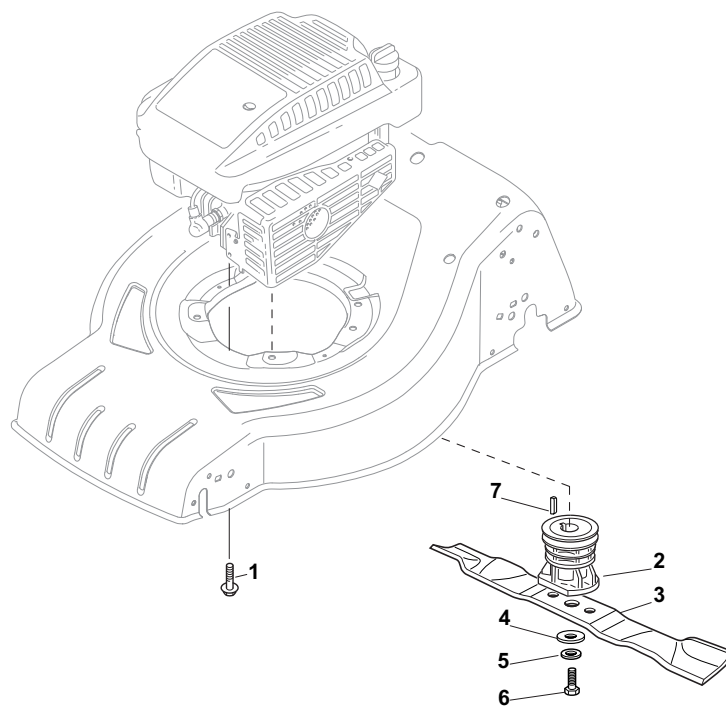

Position	Part No.	Q.Ty	Description
1	112735108/1	3	Screw
2	122465607/3	1	Hub, Crankshaft Ø 22,2
3	181004459/0	1	Blade Standard
4	22160400/0	1	Elastic Washer
5	12523080/0	1	Washer
6	12735698/0	1	Screw
7	12139100/0	1	Feather, Crankshaft Ø 22,2