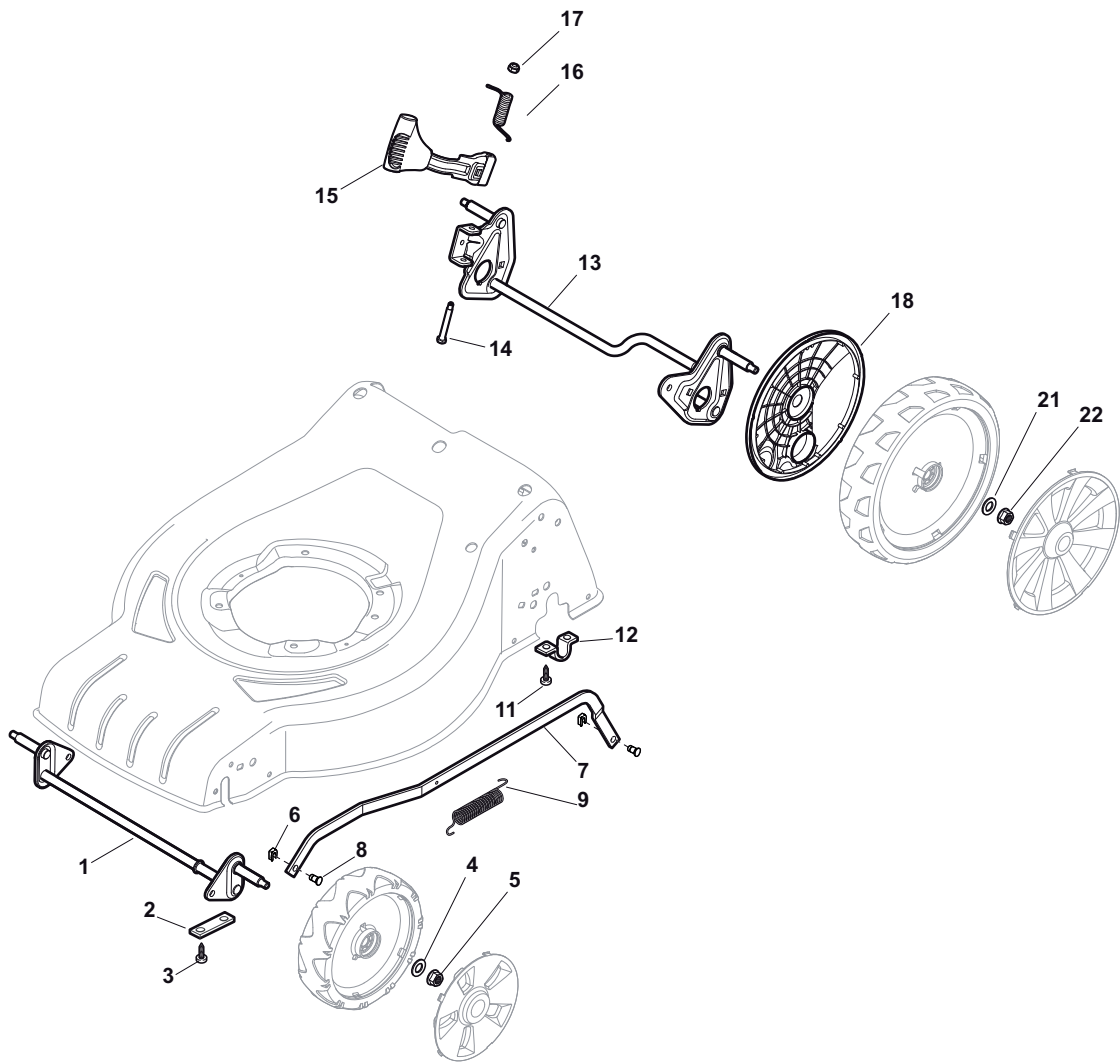

Position	Part No.	Q.Ty	Description
1	381302853/0	1	Axle, Front Wheels
2	22545142/0	2	Plate
3	112728698/0	4	Screw
4	12521350/0	2	Washer
5	12155000/0	2	Nut
6	112436051/0	2	Plate
7	322869679/0	1	Rod, Height Adjustment
8	122519823/0	2	Pin
9	122446193/0	1	Spring
11	112728698/0	4	Screw
12	22545152/0	2	Plate
13	381302849/0	1	Axle, Rear Wheels
14	122534131/0	1	Pin
15	381003357/0	1	Lever, Height Adjustment
16	122446192/0	1	Spring
17	12154510/0	1	Nut
18	322600240/0	2	Wheel Protection
21	12521350/0	2	Washer
22	12155000/0	2	Nut

Position	Part No.	Q.Ty	Description
1	322108309/0	1	Stone-Guard
2	322600195/0	1	Ejection Guard
3	112727803/0	2	Screw
4	322806639/0	1	Fulcrum Pin
5	12154510/0	2	Nut
6	18203853/0	2	Protection
7	122450456/0	1	Spring
8	122517869/0	1	Pin
9	12604896/0	2	Crown Fastener

Position	Part No.	Q.Ty	Description
1	381006739/0	1	Handle, Upper Part
1	381006745/0	1	Handle, Upper Part with sponge handgrip
2	22430313/0	1	Guide Spring
3	12521330/0	1	Washer
4	12154510/0	1	Nut
5	118390020/0	1	Fairlead
6	181003363/1	1	Lever, Engine Brake Black
7	181030087/0	1	Cable, Thread Engine Brake
8	12727783/0	1	Screw
9	12154510/0	1	Nut
10	181003364/0	1	Lever, Driving Black
11	381030051/0	1	Cable, Rear Drive
12	181005511/0	1	Throttle Cable

Position	Part No.	Q.Ty	Description
1	12608600/0	4	Seeger
2	22570120/1	1	Pinion L
3	22570110/1	1	Pinion R
4	322042067/0	2	Bush
5	112521371/0	2	Washer
6	81003092/0	1	Gear Box
7	22601904/0	1	Pulley
8	12645700/0	1	Pin
9	22033283/0	1	Adjustment Rod
10	135064196/0	1	Belt
11	22041957/1	1	Bush
12	22450063/0	1	Spring
13	22680009/0	1	Washer
14	12154510/0	1	Nut
15	22110230/0	1	Cap
16	22753000/0	2	Pin