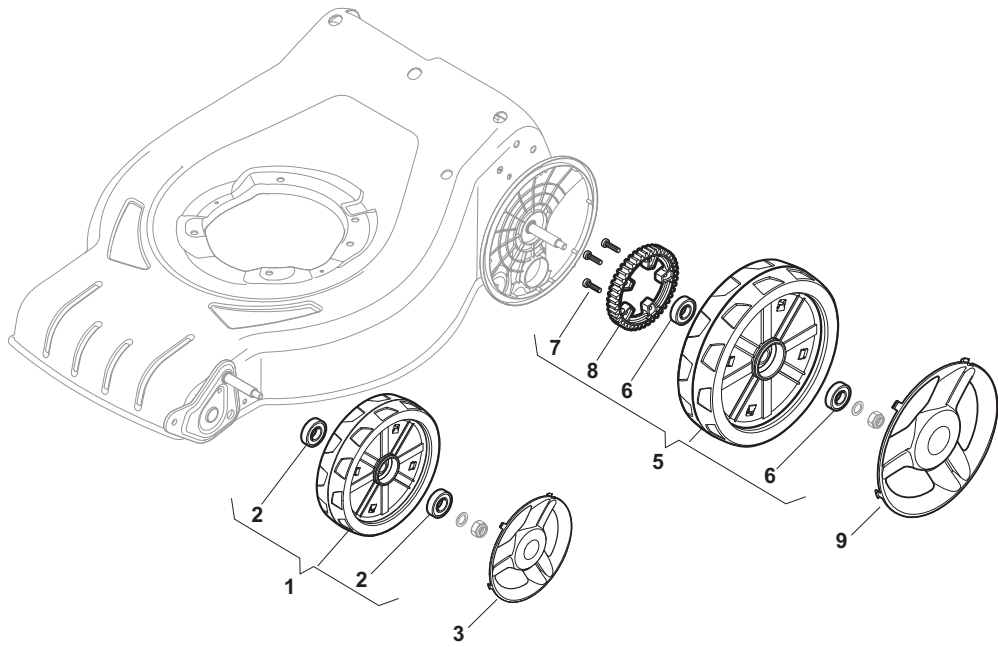

Position	Part No.	Q.Ty	Description
1	381007484/0	2	Wheel Ø 200
2	119216035/0	4	Bearing
3	322110687/0	2	Hub Cap Grey
5	381007479/0	2	Wheel Ø 280
6	119216035/0	4	Bearing
7	112728706/0	6	Screw
8	322120117/0	2	Ring Gear
9	322110641/0	2	Hub Cap Grey