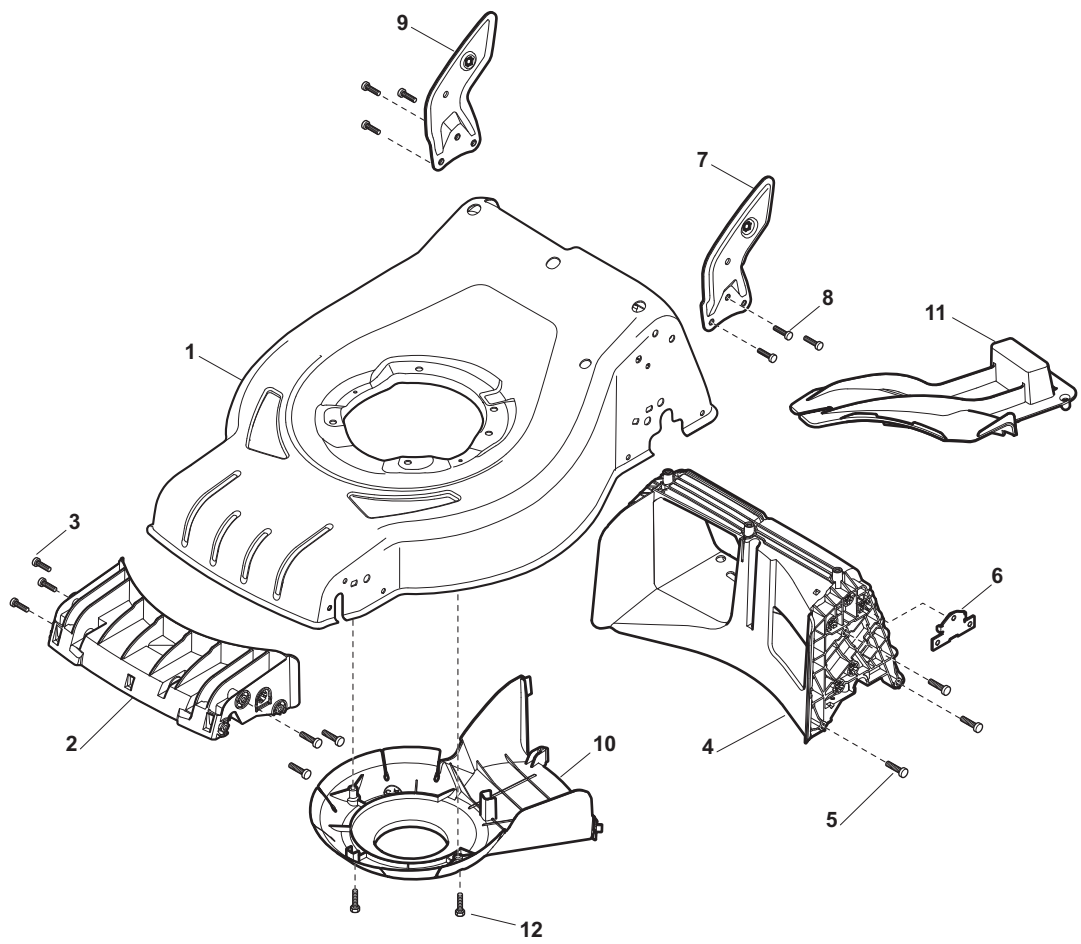

Position	Part No.	Q.Ty	Description
1	381004617/0	1	Deck Red
2	322108308/0	1	Front Conveyor Assy
3	112728699/0	6	Screw
4	322108302/0	1	Rear Conveyor Assy
5	112728699/0	6	Screw
6	322545213/0	2	Plate
7	381005165/0	1	Bracket, L
8	112727801/0	6	Screw
9	381005167/0	1	Bracket, R
10	322060250/0	1	Protection, Belt
11	322140244/0	1	Deflector
12	12728530/0	2	Screw