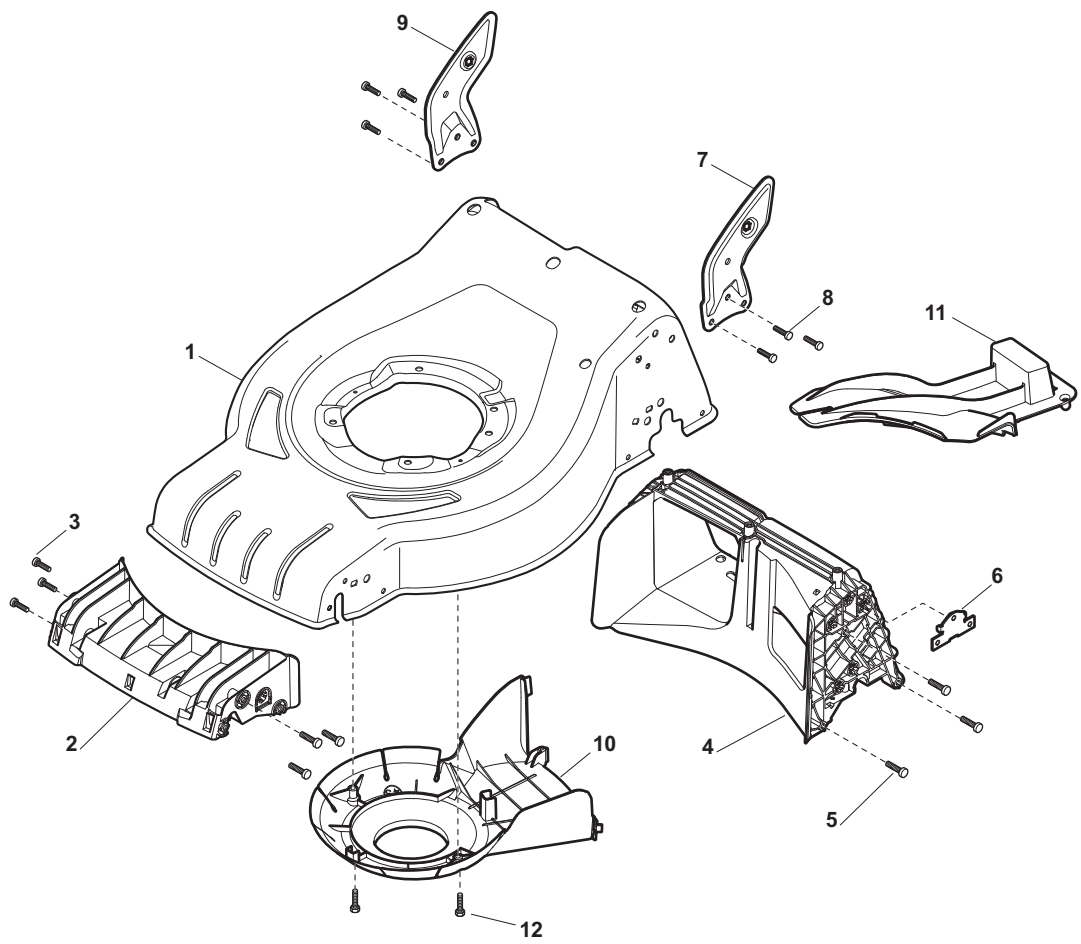

Position	Part No.	Q.Ty	Description
1	381004617/0	1	Deck Red
2	322108308/0	1	Front Conveyor Assy
3	112728699/0	6	Screw
4	322108302/0	1	Rear Conveyor Assy
5	112728699/0	6	Screw
6	322545213/0	2	Plate
7	381005165/0	1	Bracket, L
8	112727801/0	6	Screw
9	381005167/0	1	Bracket, R
10	322060250/0	1	Protection, Belt
11	322140244/0	1	Deflector
12	12728530/0	2	Screw