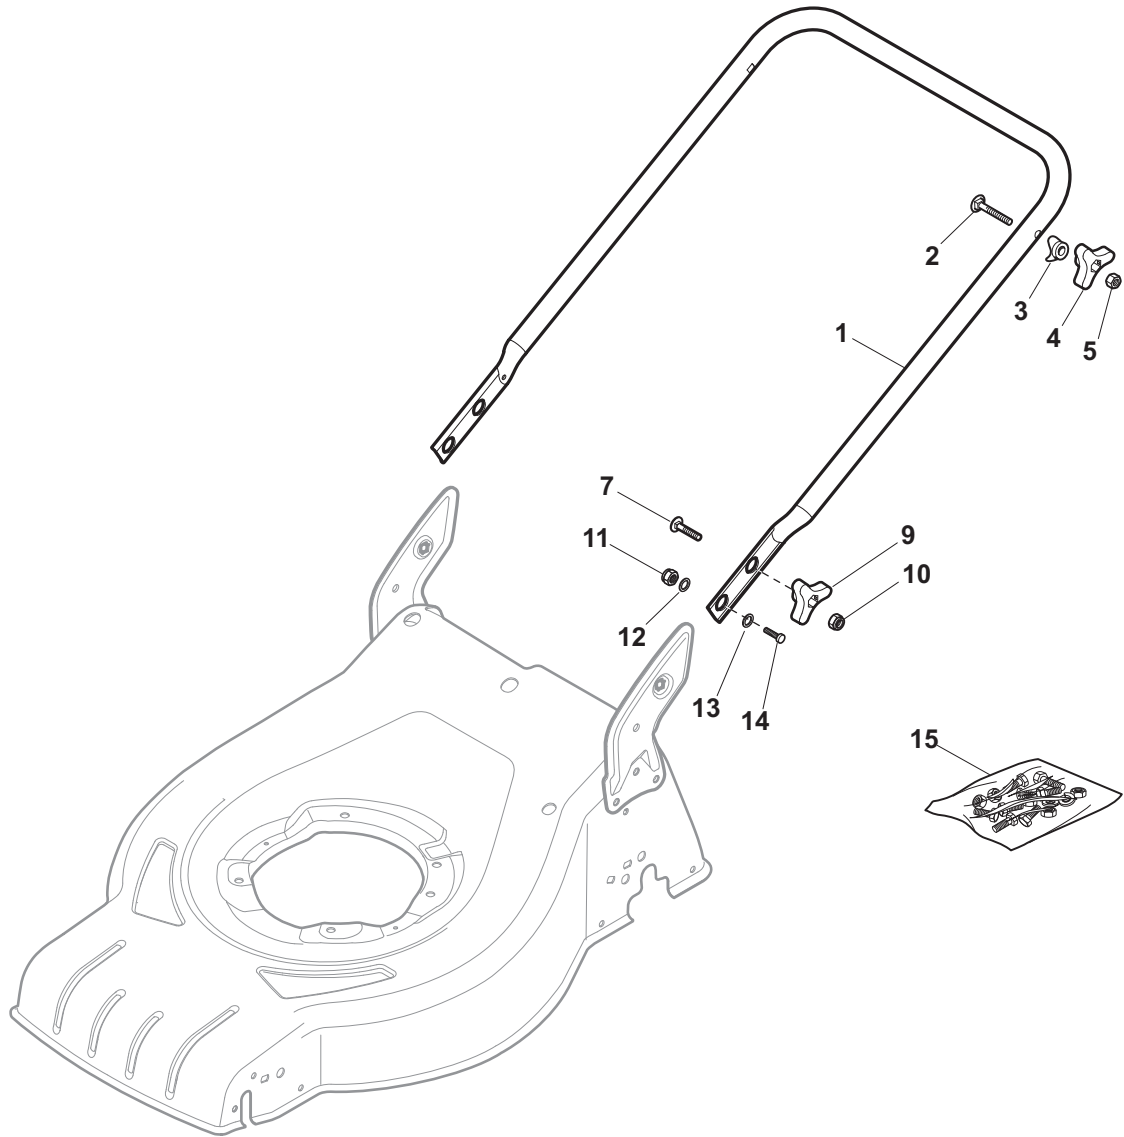

Position	Part No.	Q.Ty	Description
1	381006785/0	1	Handle, Lower Part
2	112819110/0	2	Screw
3	122671651/0	2	Washer
4	22399900/0	2	Black, Knob
5	12293200/0	2	Nut
7	12818900/0	2	Screw
9	22399900/0	2	Black, Knob
10	12293200/0	2	Nut
11	12155000/0	2	Nut
12	12521350/0	2	Washer
13	12369500/0	2	Elastic Washer
14	12760605/0	2	Screw
15	381008691/0	1	Outfit, Screws