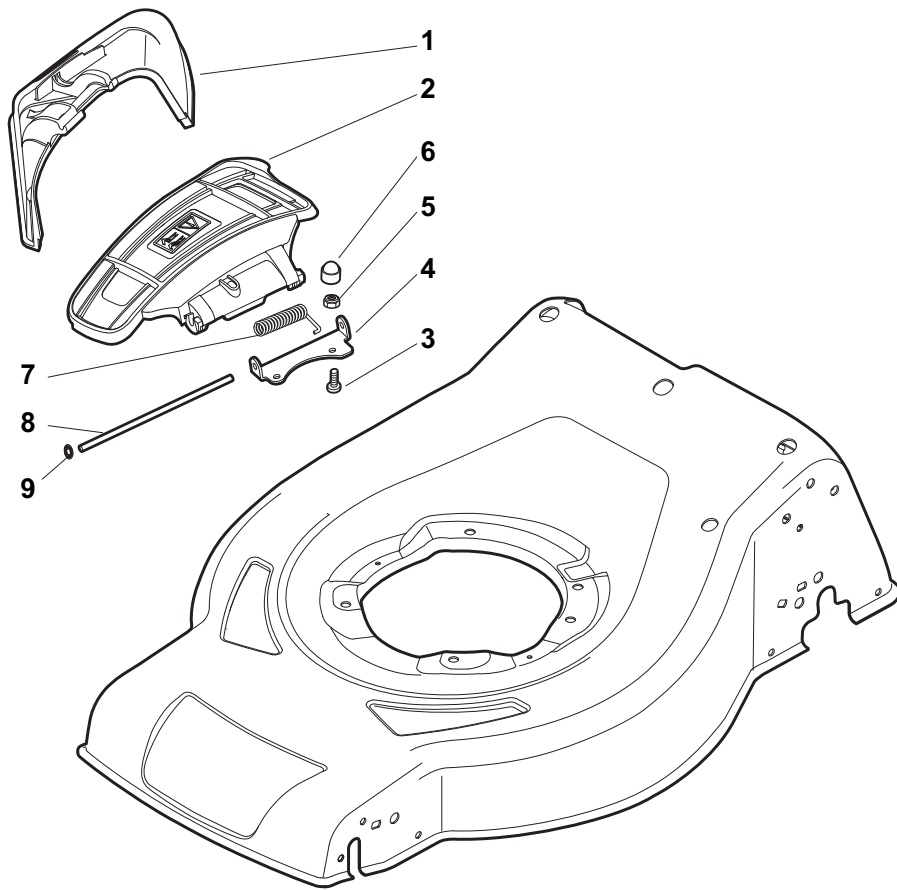

THIS INFORMATION IS NOT INTENDED FOR SALE OR RESALE, AND THIS NOTICE MUST REMAIN ON ALL COPIES.

...THINKING GREEN

Position	Part No.	Q.Ty	Description
1	381004617/0	1	Deck Red
2	322108308/0	1	Front Conveyor Assy
3	112728699/0	6	Screw
4	322108302/0	1	Rear Conveyor Assy
5	112728699/0	6	Screw
6	322545213/0	2	Plate
7	381005165/0	1	Bracket, L
8	112727801/0	6	Screw
9	381005167/0	1	Bracket, R
10	322060250/0	1	Protection, Belt
11	322140244/0	1	Deflector
12	12728530/0	2	Screw

Position	Part No.	Q.Ty	Description
1	381302853/0	1	Axle, Front Wheels
2	22545142/0	2	Plate
3	112728698/0	4	Screw
4	12521350/0	2	Washer
5	12155000/0	2	Nut
6	112436051/0	2	Plate
7	322869679/0	1	Rod, Height Adjustment
8	122519823/0	2	Pin
9	122446193/0	1	Spring
11	112728698/0	4	Screw
12	22545152/0	2	Plate
13	381302849/0	1	Axle, Rear Wheels
14	122534131/0	1	Pin
15	381003357/0	1	Lever, Height Adjustment
16	122446192/0	1	Spring
17	12154510/0	1	Nut
18	322600240/0	2	Wheel Protection
21	12521350/0	2	Washer
22	12155000/0	2	Nut

Position	Part No.	Q.Ty	Description
1	322108309/0	1	Stone-Guard
2	322600195/0	1	Ejection Guard
3	112727803/0	2	Screw
4	322806639/0	1	Fulcrum Pin
5	12154510/0	2	Nut
6	18203853/0	2	Protection
7	122450456/0	1	Spring
8	122517869/0	1	Pin
9	12604896/0	2	Crown Fastener

Position	Part No.	Q.Ty	Description
1	381006739/0	1	Handle, Upper Part
1	381006745/0	1	Handle, Upper Part with sponge handgrip
2	22430313/0	1	Guide Spring
3	12521330/0	1	Washer
4	12154510/0	1	Nut
5	118390020/0	1	Fairlead
6	181003363/1	1	Lever, Engine Brake Black
7	181030088/0	1	Cable, Thread Engine Brake
8	12727783/0	1	Screw
9	12154510/0	1	Nut
10	181003364/0	1	Lever, Driving Black
11	381030051/0	1	Cable, Rear Drive
12	181005517/0	1	Throttle Cable