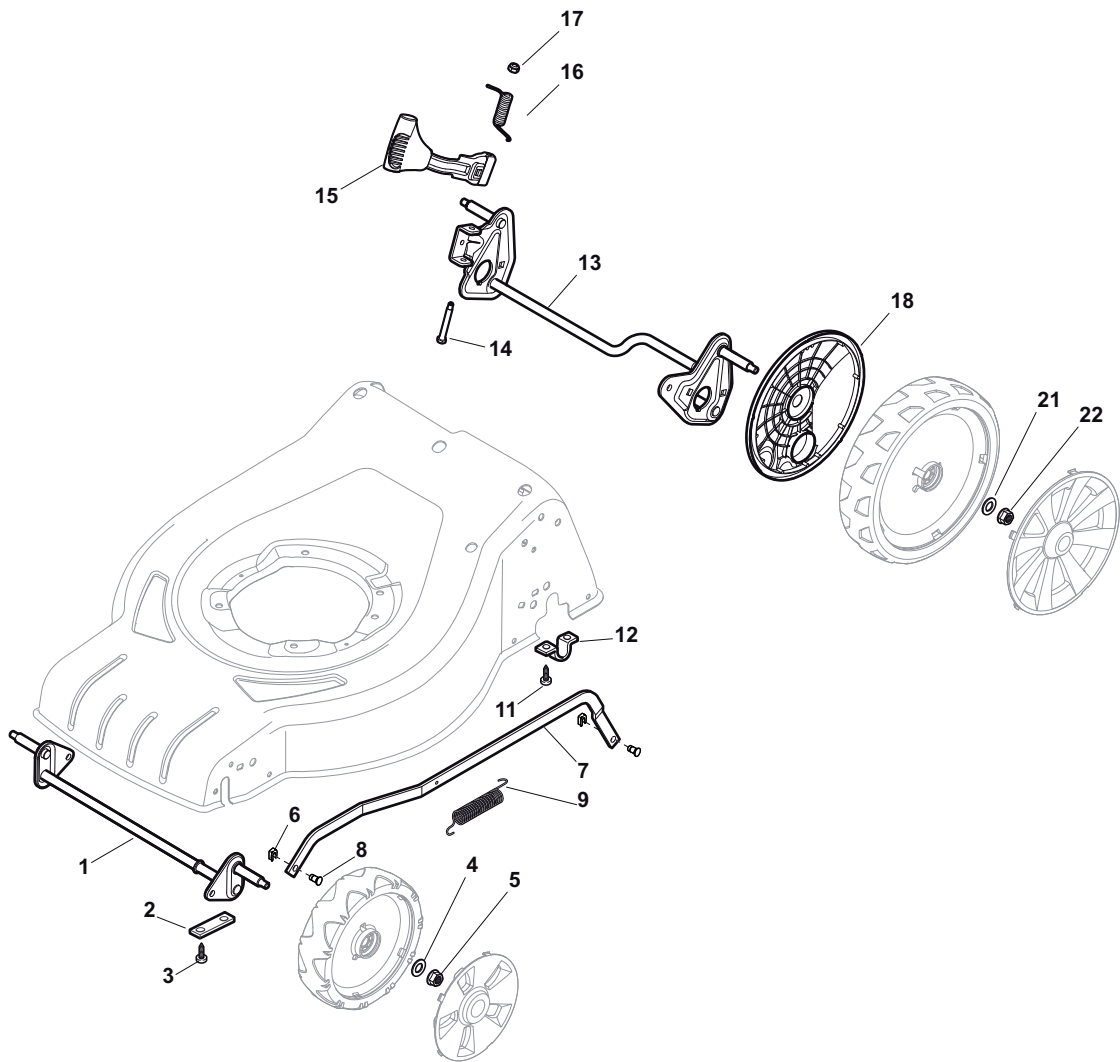

Position	Part No.	Q.Ty	Description
1	381302853/0	1	Axle, Front Wheels
2	22545142/0	2	Plate
3	112728698/0	4	Screw
4	12521350/0	2	Washer
5	12155000/0	2	Nut
6	112436051/0	2	Plate
7	322869679/0	1	Rod, Height Adjustment
8	122519823/0	2	Pin
9	122446193/0	1	Spring
11	112728698/0	4	Screw
12	22545152/0	2	Plate
13	381302849/0	1	Axle, Rear Wheels
14	122534131/0	1	Pin
15	381003357/0	1	Lever, Height Adjustment
16	122446192/0	1	Spring
17	12154510/0	1	Nut
18	322600240/0	2	Wheel Protection
21	12521350/0	2	Washer
22	12155000/0	2	Nut

Position	Part No.	Q.Ty	Description
1	322108309/0	1	Stone-Guard
2	322600195/0	1	Ejection Guard
3	112727803/0	2	Screw
4	322806639/0	1	Fulcrum Pin
5	12154510/0	2	Nut
6	18203853/0	2	Protection
7	122450456/0	1	Spring
8	122517869/0	1	Pin
9	12604896/0	2	Crown Fastener

Position	Part No.	Q.Ty	Description
1	381006739/0	1	Handle, Upper Part
1	381006745/0	1	Handle, Upper Part with sponge handgrip
2	22430313/0	1	Guide Spring
3	12521330/0	1	Washer
4	12154510/0	1	Nut
5	118390020/0	1	Fairlead
6	181003363/1	1	Lever, Engine Brake Black
7	181030088/0	1	Cable, Thread Engine Brake
8	12727783/0	1	Screw
9	12154510/0	1	Nut
10	181003364/0	1	Lever, Driving Black
11	381030051/0	1	Cable, Rear Drive
12	181005517/0	1	Throttle Cable

Position	Part No.	Q.Ty	Description
1	12608600/0	4	Seeger
2	22570120/1	1	Pinion L
3	22570110/1	1	Pinion R
4	322042067/0	2	Bush
5	112521371/0	2	Washer
6	81003092/0	1	Gear Box
7	22601904/0	1	Pulley
8	12645700/0	1	Pin
9	22033283/0	1	Adjustment Rod
10	135064196/0	1	Belt
11	22041957/1	1	Bush
12	22450063/0	1	Spring
13	22680009/0	1	Washer
14	12154510/0	1	Nut
15	22110230/0	1	Cap
16	22753000/0	2	Pin