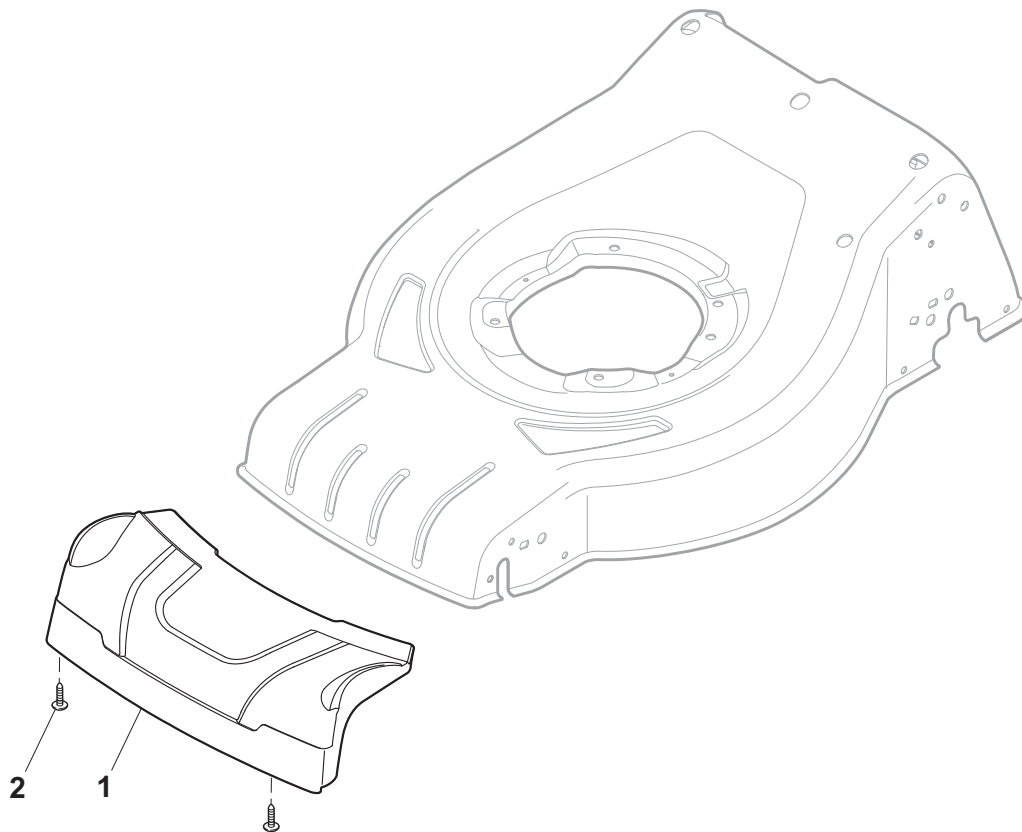

THIS INFORMATION IS NOT INTENDED FOR SALE OR RESALE, AND THIS NOTICE MUST REMAIN ON ALL COPIES.

...THINKING GREEN

Position	Part No.	Q.Ty	Description
1	381004617/0	1	Deck Red
2	322108308/0	1	Front Conveyor Assy
3	112728699/0	6	Screw
4	322108302/0	1	Rear Conveyor Assy
5	112728699/0	6	Screw
6	322545213/0	2	Plate
7	381005165/0	1	Bracket, L
8	112727801/0	6	Screw
9	381005167/0	1	Bracket, R
10	322060250/0	1	Protection, Belt
11	322140244/0	1	Deflector
12	12728530/0	2	Screw

Position	Part No.	Q.Ty	Description
1	381302853/0	1	Axle, Front Wheels
2	22545142/0	2	Plate
3	112728698/0	4	Screw
4	12521350/0	2	Washer
5	12155000/0	2	Nut
6	112436051/0	2	Plate
7	322869679/0	1	Rod, Height Adjustment
8	122519823/0	2	Pin
9	122446193/0	1	Spring
11	112728698/0	4	Screw
12	22545152/0	2	Plate
13	381302849/0	1	Axle, Rear Wheels
14	122534131/0	1	Pin
15	381003357/0	1	Lever, Height Adjustment
16	122446192/0	1	Spring
17	12154510/0	1	Nut
18	322600240/0	2	Wheel Protection
21	12521350/0	2	Washer
22	12155000/0	2	Nut

Position	Part No.	Q.Ty	Description
1	322108309/0	1	Stone-Guard
2	322600195/0	1	Ejection Guard
3	112727803/0	2	Screw
4	322806639/0	1	Fulcrum Pin
5	12154510/0	2	Nut
6	18203853/0	2	Protection
7	122450456/0	1	Spring
8	122517869/0	1	Pin
9	12604896/0	2	Crown Fastener

Position	Part No.	Q.Ty	Description
1	322226170/0	1	Mask, Black
2	112728698/0	2	Screw

Position	Part No.	Q.Ty	Description
1	381006785/0	1	Handle, Lower Part
2	112819110/0	2	Screw
3	122671651/0	2	Washer
4	22399900/0	2	Black, Knob
5	12293200/0	2	Nut
7	12818900/0	2	Screw
9	22399900/0	2	Black, Knob
10	12293200/0	2	Nut
11	12155000/0	2	Nut
12	12521350/0	2	Washer
13	12369500/0	2	Elastic Washer
14	12760605/0	2	Screw
15	381008691/0	1	Outfit, Screws