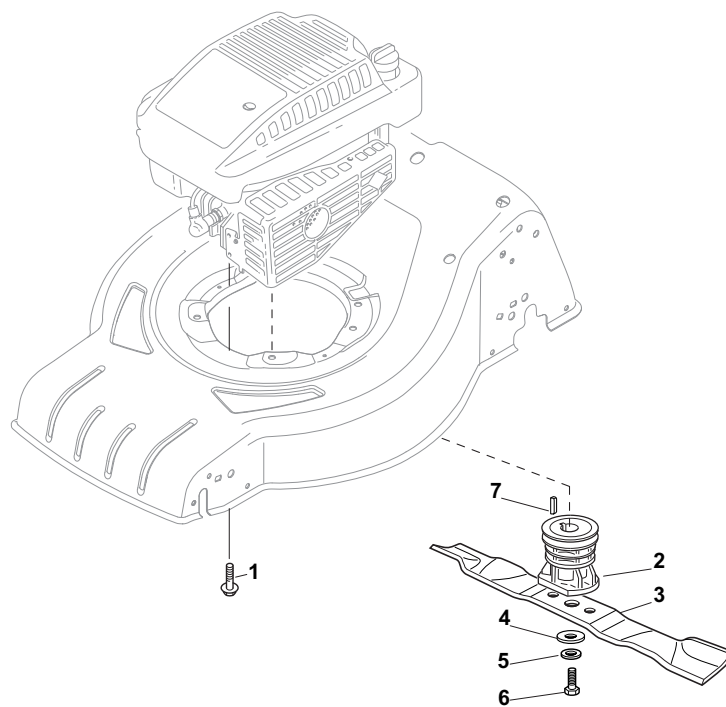

Position	Part No.	Q.Ty	Description
1	112735108/1	3	Screw
2	122465608/2	1	Hub, Crankshaft Ø 25
3	181004459/0	1	Blade Standard
4	22160400/0	1	Elastic Washer
5	12523080/0	1	Washer
6	12735698/0	1	Screw
7	12139150/0	1	Feather, Crankshaft Ø 25