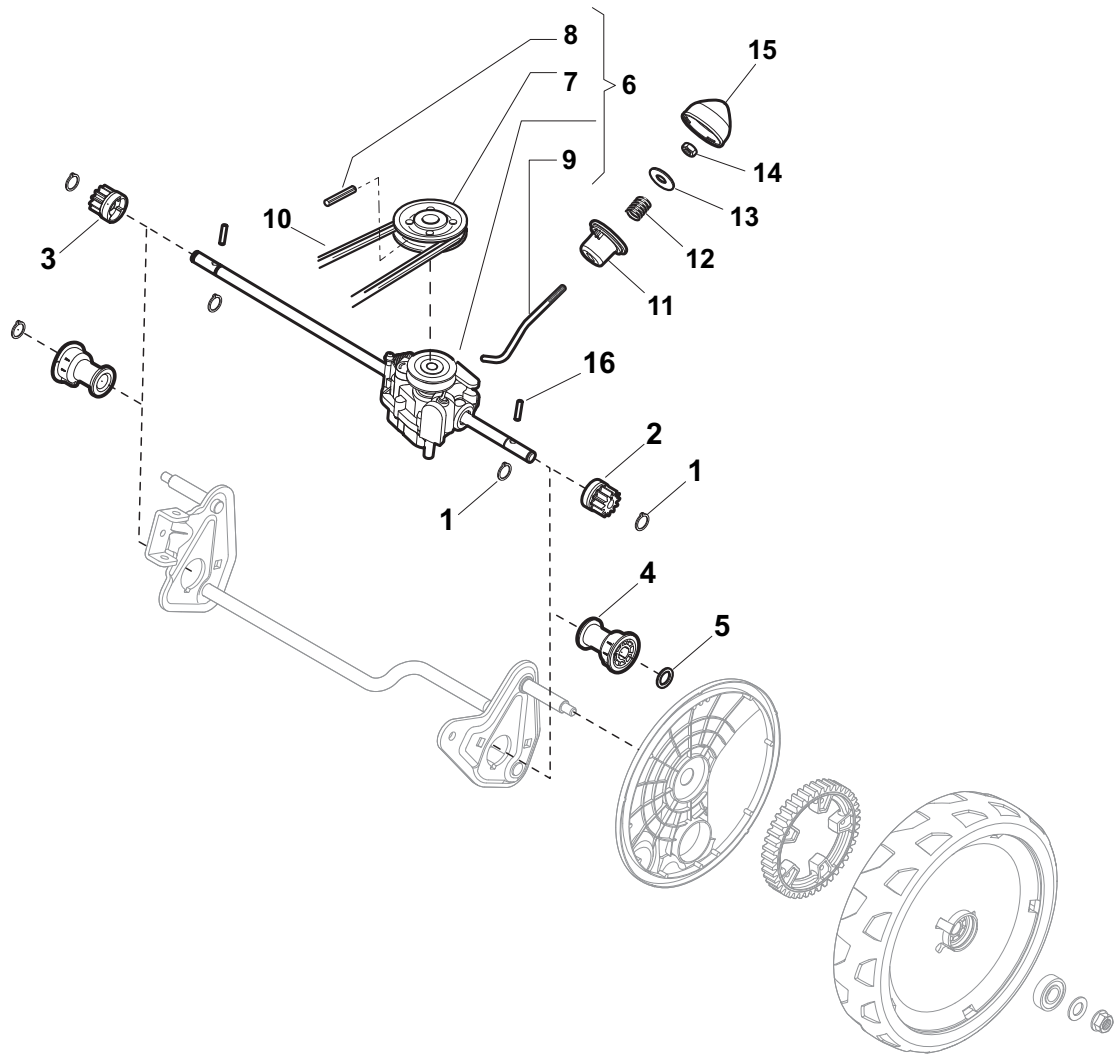

Position	Part No.	Q.Ty	Description
1	381302853/0	1	Axle, Front Wheels
2	22545142/0	2	Plate
3	112728698/0	4	Screw
4	12521350/0	2	Washer
5	12155000/0	2	Nut
6	112436051/0	2	Plate
7	322869679/0	1	Rod, Height Adjustment
8	122519823/0	2	Pin
9	122446193/0	1	Spring
11	112728698/0	4	Screw
12	22545152/0	2	Plate
13	381302849/0	1	Axle, Rear Wheels
14	122534131/0	1	Pin
15	381003357/0	1	Lever, Height Adjustment
16	122446192/0	1	Spring
17	12154510/0	1	Nut
18	322600240/0	2	Wheel Protection
21	12521350/0	2	Washer
22	12155000/0	2	Nut

Position	Part No.	Q.Ty	Description
1	322108309/0	1	Stone-Guard
2	322600195/0	1	Ejection Guard
3	112727803/0	2	Screw
4	322806639/0	1	Fulcrum Pin
5	12154510/0	2	Nut
6	18203853/0	2	Protection
7	122450456/0	1	Spring
8	122517869/0	1	Pin
9	12604896/0	2	Crown Fastener

Position	Part No.	Q.Ty	Description
1	381006739/0	1	Handle, Upper Part
1	381006745/0	1	Handle, Upper Part with sponge handgrip
2	22430313/0	1	Guide Spring
3	12521330/0	1	Washer
4	12154510/0	1	Nut
5	118390020/0	1	Fairlead
6	181003363/1	1	Lever, Engine Brake Black
7	181030088/0	1	Cable, Thread Engine Brake
8	12727783/0	1	Screw
9	12154510/0	1	Nut
10	181003364/0	1	Lever, Driving Black
11	381030051/0	1	Cable, Rear Drive
12	181005517/0	1	Throttle Cable

Position	Part No.	Q.Ty	Description
1	12608600/0	4	Seeger
2	22570120/1	1	Pinion L
3	22570110/1	1	Pinion R
4	322042067/0	2	Bush
5	112521371/0	2	Washer
6	81003092/0	1	Gear Box
7	22601904/0	1	Pulley
8	12645700/0	1	Pin
9	22033283/0	1	Adjustment Rod
10	135064196/0	1	Belt
11	22041957/1	1	Bush
12	22450063/0	1	Spring
13	22680009/0	1	Washer
14	12154510/0	1	Nut
15	22110230/0	1	Cap
16	22753000/0	2	Pin