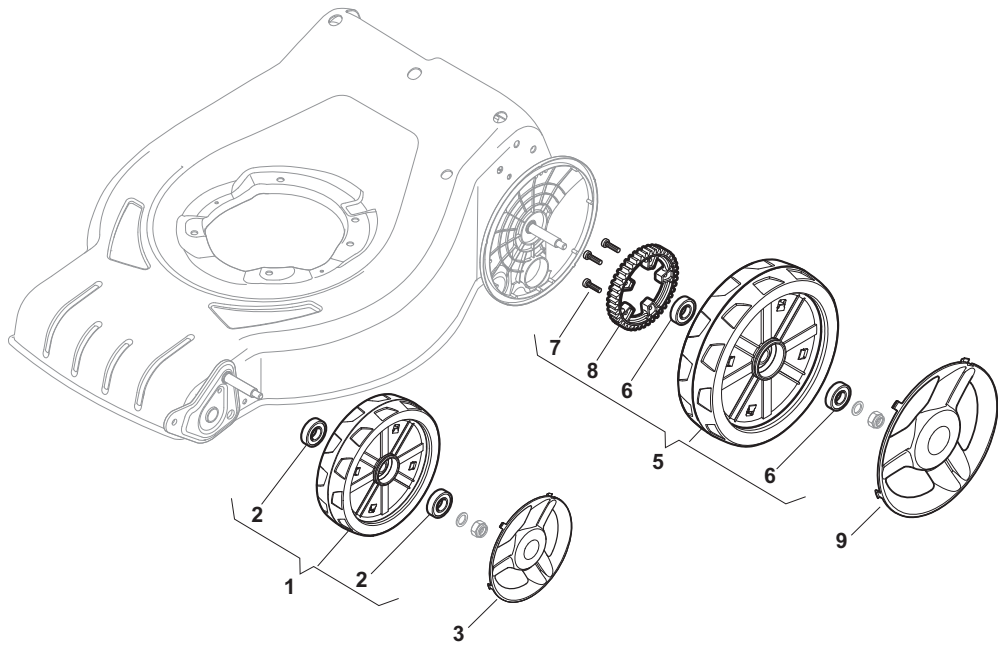

Position	Part No.	Q.Ty	Description
1	381007484/0	2	Wheel Ø 200
2	119216035/0	4	Bearing
3	322110687/0	2	Hub Cap Grey
5	381007479/0	2	Wheel Ø 280
6	119216035/0	4	Bearing
7	112728706/0	6	Screw
8	322120117/0	2	Ring Gear
9	322110641/0	2	Hub Cap Grey