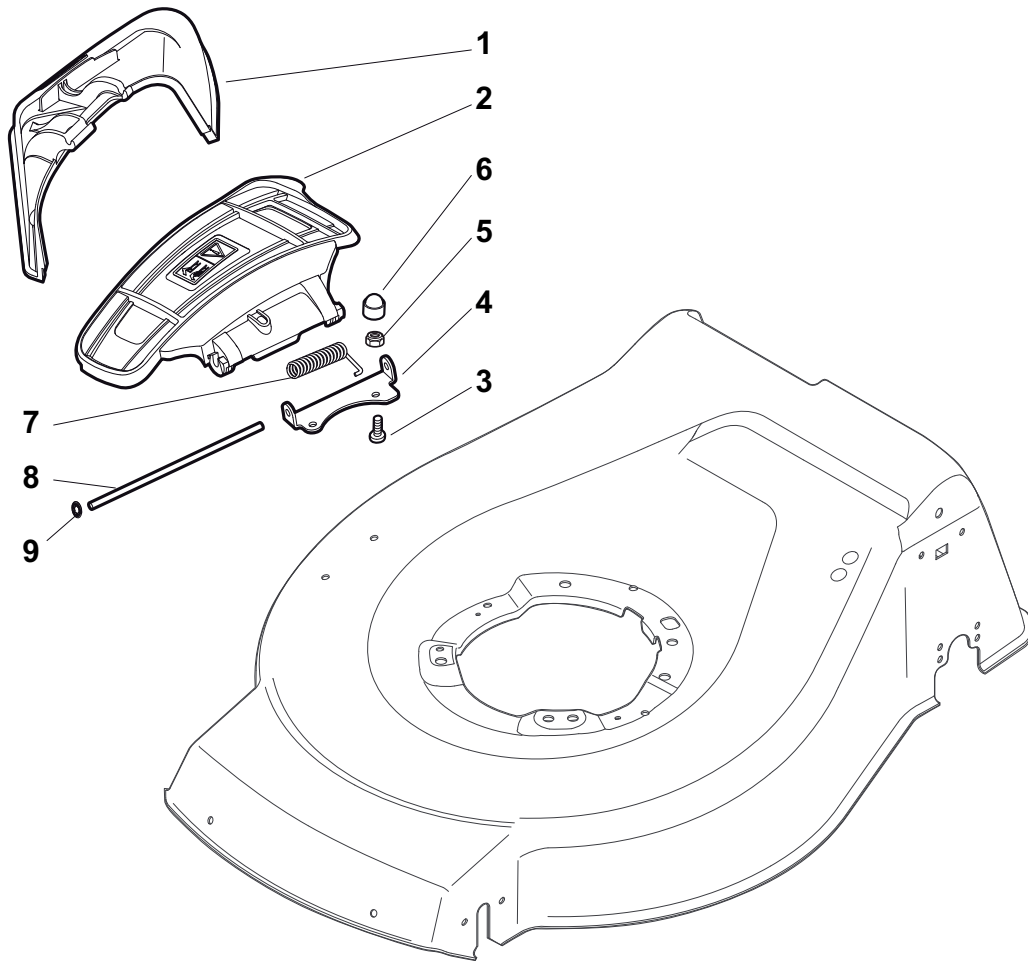

THIS INFORMATION IS NOT INTENDED FOR SALE OR RESALE, AND THIS NOTICE MUST REMAIN ON ALL COPIES.

...THINKING GREEN

Position	Part No.	Q.Ty	Description
1	381004538/0	1	Deck Red Side Discharge
2	122534131/0	1	Pin
3	381003398/0	1	Lever, Height Adjustment
4	12154510/0	1	Nut
5	12788512/0	1	Screw
6	322394503/0	1	Knob
7	12521310/0	1	Washer
8	12150000/0	1	Nut
10	122943013/0	1	Screw
11	381002030/0	1	Rod, Height Adjustment
12	112436051/0	1	Plate
13	112727803/0	3	Screw
14	12154510/0	3	Nut
15	112727801/0	1	Screw
16	381002883/1	1	Axle, Front Wheels
17	12154510/0	1	Nut
18	12728450/0	1	Screw
19	322034002/0	1	Washing Connection
21	322600145/0	2	Protection, Wheel
24	12521350/0	4	Washer
25	12155000/0	4	Nut
27	322600208/0	2	Protection, Wheel
31	381302835/0	1	Axle, Rear Wheels
32	122450460/0	1	Spring
33	112728697/0	4	Screw
34	22545152/0	2	Plate
35	112728697/0	4	Screw
36	322785304/1	2	Support
37	122570134/0	1	Pinion L
38	322120115/0	2	Ring Gear
39	112728706/0	6	Screw
40	122570133/0	1	Pinion R
41	122446192/0	1	Spring

Position	Part No.	Q.Ty	Description
1	322108295/0	1	Stone-Guard
2	322600195/0	1	Ejection Guard
3	112727803/0	2	Screw
4	322806639/0	1	Fulcrum Pin
5	12154510/0	2	Nut
6	18203853/0	2	Protection
7	122450456/0	1	Spring
8	122517869/0	1	Pin
9	12604896/0	2	Crown Fastener

Position	Part No.	Q.Ty	Description
1	381007522/0	1	Handle, Upper Part
1	381006839/0	1	Handle, Upper Part with sponge handgrip
2	22430313/0	1	Guide Spring
3	12521330/0	1	Washer
4	12154510/0	1	Nut
5	118390020/0	1	Fairlead
6	181030056/0	1	Cable, Thread Engine Brake
7	322545204/0	1	Fulcrum Pin
8	22041966/0	1	Bush
9	181003300/1	1	Lever, Engine Brake
10	381030051/0	1	Cable, Rear Drive
11	22041966/0	1	Bush
12	181003301/0	1	Lever, Driving
13	22291050/0	1	Handgrip Black