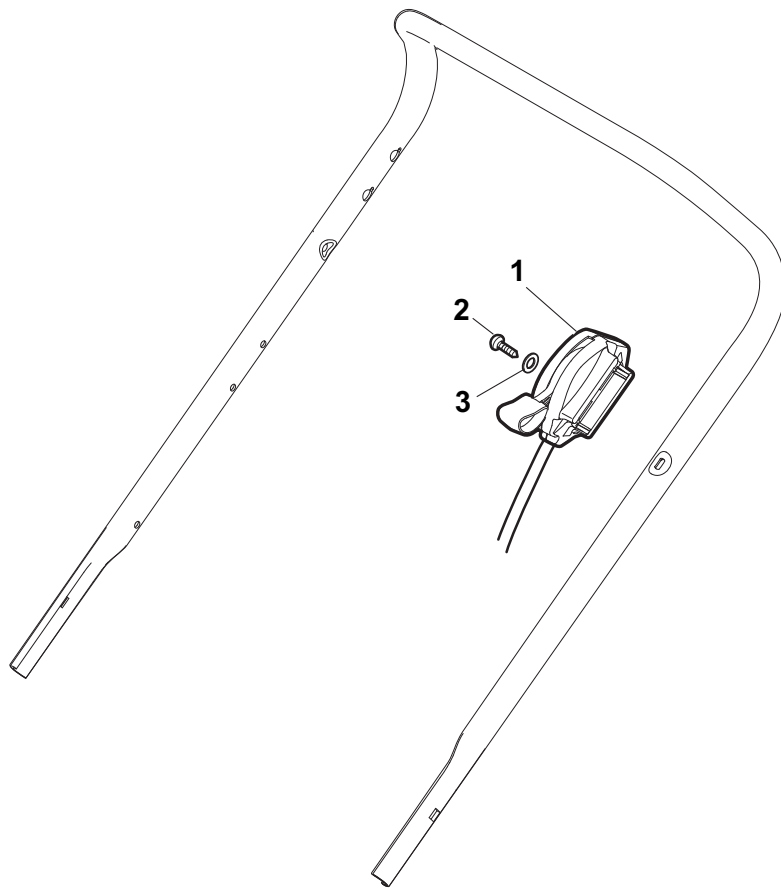

Position	Part No.	Q.Ty	Description
1	322108295/0	1	Stone-Guard
2	322600195/0	1	Ejection Guard
3	112727803/0	2	Screw
4	322806639/0	1	Fulcrum Pin
5	12154510/0	2	Nut
6	18203853/0	2	Protection
7	122450456/0	1	Spring
8	122517869/0	1	Pin
9	12604896/0	2	Crown Fastener

Position	Part No.	Q.Ty	Description
1	381007522/0	1	Handle, Upper Part
1	381006839/0	1	Handle, Upper Part with sponge handgrip
2	22430313/0	1	Guide Spring
3	12521330/0	1	Washer
4	12154510/0	1	Nut
5	118390020/0	1	Fairlead
6	181030056/0	1	Cable, Thread Engine Brake
7	322545204/0	1	Fulcrum Pin
8	22041966/0	1	Bush
9	181003300/1	1	Lever, Engine Brake
10	381030051/0	1	Cable, Rear Drive
11	22041966/0	1	Bush
12	181003301/0	1	Lever, Driving
13	22291050/0	1	Handgrip Black

Position	Part No.	Q.Ty	Description
1	181005525/0	1	Throttle Cable
2	12735103/0	1	Screw
3	12523040/0	1	Washer

Position	Part No.	Q.Ty	Description
1	12608600/0	2	Seeger
2	112728697/0	4	Screw
3	322042063/0	2	Bush
4	22753000/0	2	Pin
5	81003092/0	1	Gear Box
6	22601909/0	1	Pulley
7	12645700/0	1	Pin
8	22033283/0	1	Adjustment Rod
9	35063800/0	1	Belt
11	22041957/1	1	Bush
12	22450063/0	1	Spring
13	22680009/0	1	Washer
14	12154510/0	1	Nut
15	22110230/0	1	Cap