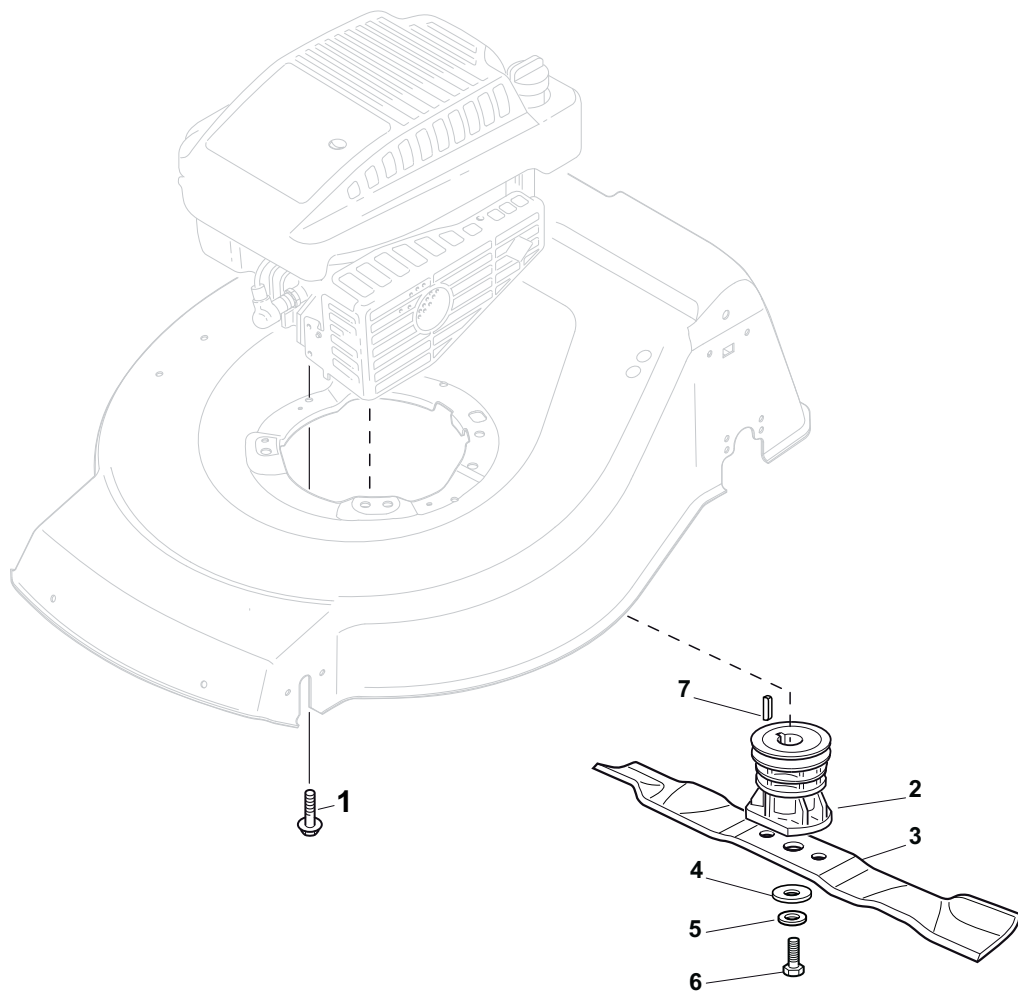

Position	Part No.	Q.Ty	Description
1	381007522/0	1	Handle, Upper Part
1	381006839/0	1	Handle, Upper Part with sponge handgrip
2	22430313/0	1	Guide Spring
3	12521330/0	1	Washer
4	12154510/0	1	Nut
5	118390020/0	1	Fairlead
6	181030056/0	1	Cable, Thread Engine Brake
7	322545204/0	1	Fulcrum Pin
8	22041966/0	1	Bush
9	181003300/1	1	Lever, Engine Brake
10	381030051/0	1	Cable, Rear Drive
11	22041966/0	1	Bush
12	181003301/0	1	Lever, Driving
13	22291050/0	1	Handgrip Black

Position	Part No.	Q.Ty	Description
1	181005525/0	1	Throttle Cable
2	12735103/0	1	Screw
3	12523040/0	1	Washer

Position	Part No.	Q.Ty	Description
1	12608600/0	2	Seeger
2	112728697/0	4	Screw
3	322042063/0	2	Bush
4	22753000/0	2	Pin
5	81003092/0	1	Gear Box
6	22601909/0	1	Pulley
7	12645700/0	1	Pin
8	22033283/0	1	Adjustment Rod
9	35063800/0	1	Belt
11	22041957/1	1	Bush
12	22450063/0	1	Spring
13	22680009/0	1	Washer
14	12154510/0	1	Nut
15	22110230/0	1	Cap

Position	Part No.	Q.Ty	Description
1	119216035/0	4	Bearing
2	381007483/0	2	Wheel Ø 200
3	322110687/0	2	Hub Cap Grey
4	381007478/0	2	Wheel Ø 280
5	322110641/0	2	Hub Cap Grey

Position	Part No.	Q.Ty	Description
1	22291150/0	1	Rubber Insert
2	322060198/1	1	Protection, Belt
3	12728530/0	3	Screw
4	22140223/0	1	Deflector

Position	Part No.	Q.Ty	Description
1	112735108/1	3	Screw
2	122465607/3	1	Hub, Crankshaft Ø 22.2
3	181004458/0	1	Blade Standard
4	22160400/0	1	Elastic Washer
5	12523080/0	1	Washer
6	12735698/0	1	Screw
7	12139100/0	1	Feather, Crankshaft Ø 22.2