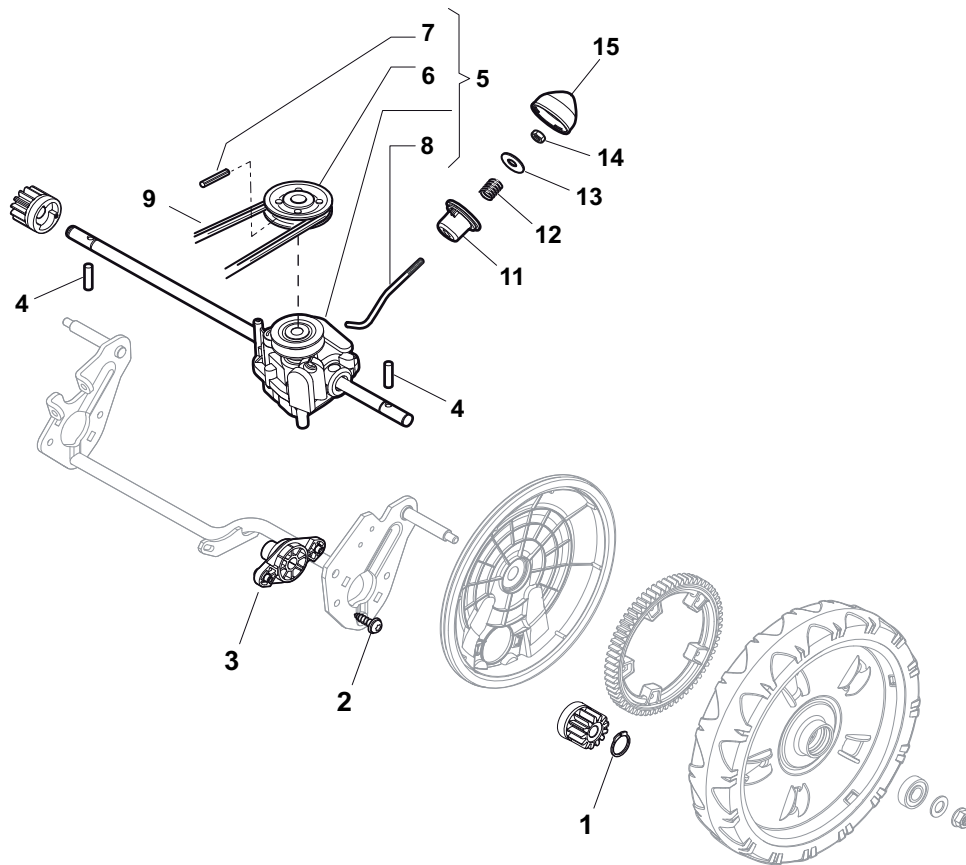

Position	Part No.	Q.Ty	Description
1	322108295/0	1	Stone-Guard
2	322600195/0	1	Ejection Guard
3	112727803/0	2	Screw
4	322806639/0	1	Fulcrum Pin
5	12154510/0	2	Nut
6	18203853/0	2	Protection
7	122450456/0	1	Spring
8	122517869/0	1	Pin
9	12604896/0	2	Crown Fastener

Position	Part No.	Q.Ty	Description
1	381007522/0	1	Handle, Upper Part
1	381006839/0	1	Handle, Upper Part with sponge handgrip
2	22430313/0	1	Guide Spring
3	12521330/0	1	Washer
4	12154510/0	1	Nut
5	118390020/0	1	Fairlead
6	181030056/0	1	Cable, Thread Engine Brake
7	322545204/0	1	Fulcrum Pin
8	22041966/0	1	Bush
9	181003300/1	1	Lever, Engine Brake
10	381030051/0	1	Cable, Rear Drive
11	22041966/0	1	Bush
12	181003301/0	1	Lever, Driving
13	22291050/0	1	Handgrip Black

Position	Part No.	Q.Ty	Description
1	181005525/0	1	Throttle Cable
2	12735103/0	1	Screw
3	12523040/0	1	Washer

Position	Part No.	Q.Ty	Description
1	12608600/0	2	Seeger
2	112728697/0	4	Screw
3	322042063/0	2	Bush
4	22753000/0	2	Pin
5	81003092/0	1	Gear Box
6	22601909/0	1	Pulley
7	12645700/0	1	Pin
8	22033283/0	1	Adjustment Rod
9	35063800/0	1	Belt
11	22041957/1	1	Bush
12	22450063/0	1	Spring
13	22680009/0	1	Washer
14	12154510/0	1	Nut
15	22110230/0	1	Cap

Position	Part No.	Q.Ty	Description
1	119216035/0	4	Bearing
2	381007483/0	2	Wheel Ø 200
3	322110687/0	2	Hub Cap Grey
4	381007478/0	2	Wheel Ø 280
5	322110641/0	2	Hub Cap Grey

Position	Part No.	Q.Ty	Description
1	22291150/0	1	Rubber Insert
2	322060198/1	1	Protection, Belt
3	12728530/0	3	Screw
4	22140223/0	1	Deflector