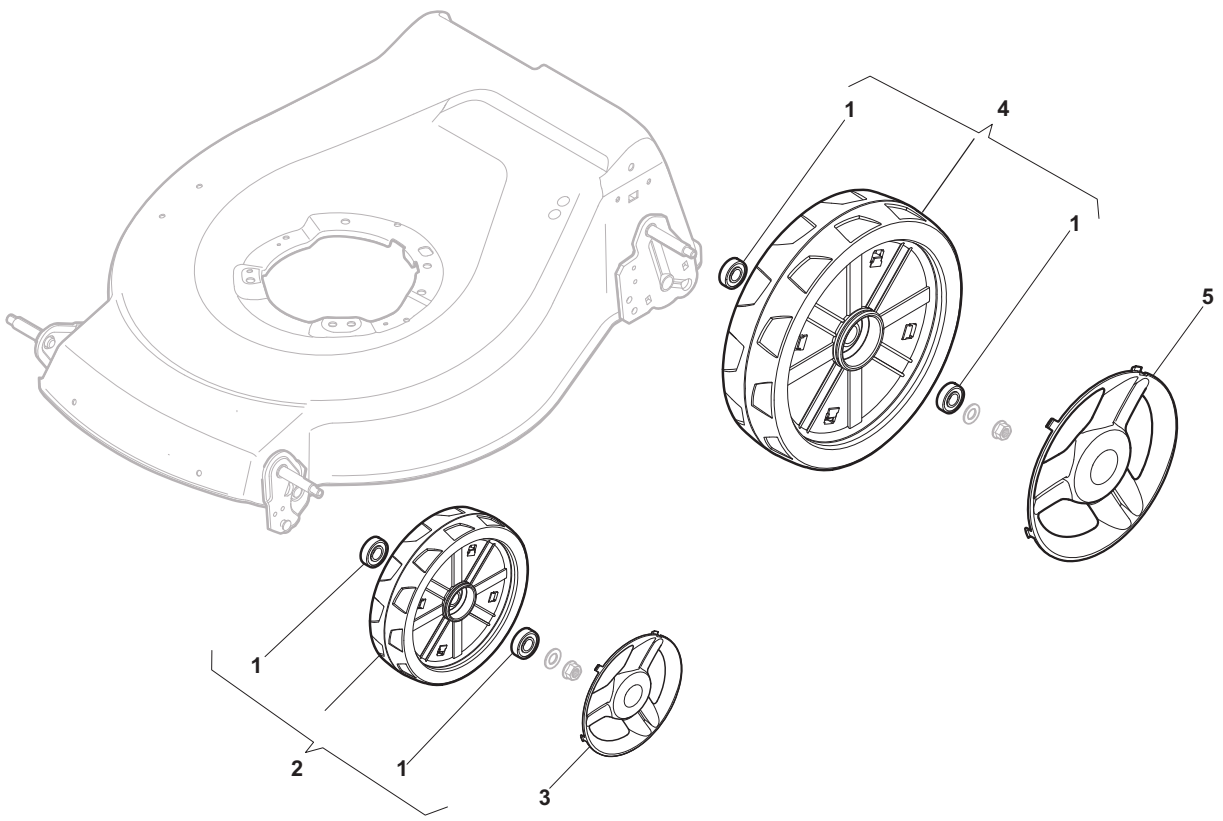

Position	Part No.	Q.Ty	Description
1	322108295/0	1	Stone-Guard
2	322600195/0	1	Ejection Guard
3	112727803/0	2	Screw
4	322806639/0	1	Fulcrum Pin
5	12154510/0	2	Nut
6	18203853/0	2	Protection
7	122450456/0	1	Spring
8	122517869/0	1	Pin
9	12604896/0	2	Crown Fastener

Position	Part No.	Q.Ty	Description
1	322500102/0	1	Front Combi
2	112523000/1	2	Washer
3	12728124/0	2	Screw
4	322226157/0	1	Mask, Black
5	322393642/0	1	Bumper
6	12727799/0	2	Screw
7	12154510/0	2	Nut

Position	Part No.	Q.Ty	Description
1	381006719/0	1	Handle, Lower Part
2	381005149/0	1	Bracket, R
3	381005151/0	1	Bracket, L
4	381003253/0	4	Handle
5	322680016/0	4	Support
6	22131750/0	4	Nut
7	322399835/0	4	Knob
10	12760605/0	2	Screw
11	25038002/1	2	Bush
12	12155000/0	2	Nut
13	322192156/0	1	Fair Led

Position	Part No.	Q.Ty	Description
1	381007522/0	1	Handle, Upper Part
1	381006839/0	1	Handle, Upper Part with sponge handgrip
2	22430313/0	1	Guide Spring
3	12521330/0	1	Washer
4	12154510/0	1	Nut
5	118390020/0	1	Fairlead
6	181030056/0	1	Cable, Thread Engine Brake
7	322545204/0	1	Fulcrum Pin
8	22041966/0	1	Bush
9	181003300/1	1	Lever, Engine Brake
10	381030051/0	1	Cable, Rear Drive
11	22041966/0	1	Bush
12	181003301/0	1	Lever, Driving
13	22291050/0	1	Handgrip Black

Position	Part No.	Q.Ty	Description
1	181005525/0	1	Throttle Cable
2	12735103/0	1	Screw
3	12523040/0	1	Washer

Position	Part No.	Q.Ty	Description
1	12608600/0	2	Seeger
2	112728697/0	4	Screw
3	322042063/0	2	Bush
4	22753000/0	2	Pin
5	81003092/0	1	Gear Box
6	22601909/0	1	Pulley
7	12645700/0	1	Pin
8	22033283/0	1	Adjustment Rod
9	35063800/0	1	Belt
11	22041957/1	1	Bush
12	22450063/0	1	Spring
13	22680009/0	1	Washer
14	12154510/0	1	Nut
15	22110230/0	1	Cap