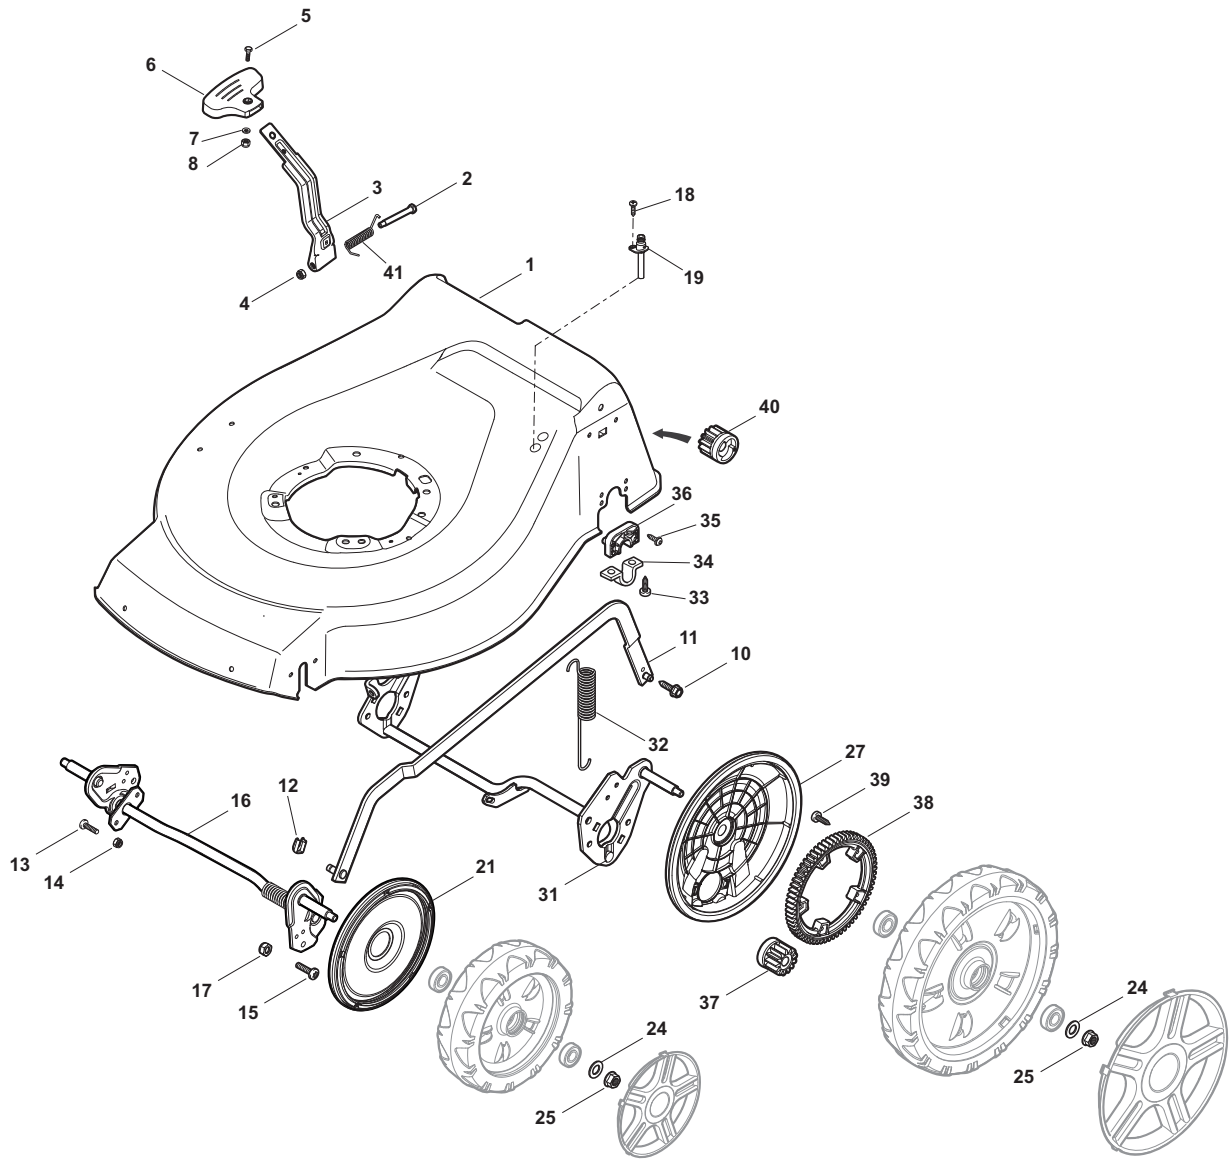

Position	Part No.	Q.Ty	Description
1	381004538/0	1	Deck Red Side Discharge
2	122534131/0	1	Pin
3	381003398/0	1	Lever, Height Adjustment
4	12154510/0	1	Nut
5	12788512/0	1	Screw
6	322394503/0	1	Knob
7	12521310/0	1	Washer
8	12150000/0	1	Nut
10	122943013/0	1	Screw
11	381002030/0	1	Rod, Height Adjustment
12	112436051/0	1	Plate
13	112727803/0	3	Screw
14	12154510/0	3	Nut
15	112727801/0	1	Screw
16	381002883/1	1	Axle, Front Wheels
17	12154510/0	1	Nut
18	12728450/0	1	Screw
19	322034002/0	1	Washing Connection
21	322600145/0	2	Protection, Wheel
24	12521350/0	4	Washer
25	12155000/0	4	Nut
27	322600208/0	2	Protection, Wheel
31	381302835/0	1	Axle, Rear Wheels
32	122450460/0	1	Spring
33	112728697/0	4	Screw
34	22545152/0	2	Plate
35	112728697/0	4	Screw
36	322785304/1	2	Support
37	122570134/0	1	Pinion L
38	322120115/0	2	Ring Gear
39	112728706/0	6	Screw
40	122570133/0	1	Pinion R
41	122446192/0	1	Spring