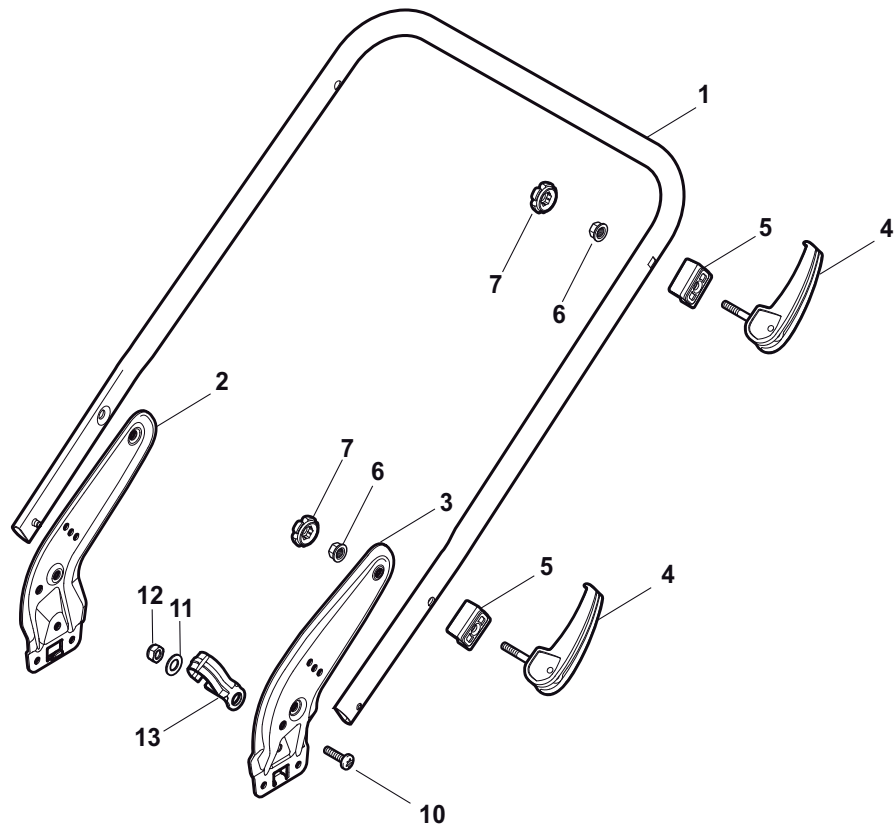

Position	Part No.	Q.Ty	Description
1	381006719/0	1	Handle, Lower Part
2	381005149/0	1	Bracket, R
3	381005151/0	1	Bracket, L
4	381003253/0	4	Handle
5	322680016/0	4	Support
6	22131750/0	4	Nut
7	322399835/0	4	Knob
10	12760605/0	2	Screw
11	25038002/1	2	Bush
12	12155000/0	2	Nut
13	322192156/0	1	Fair Led