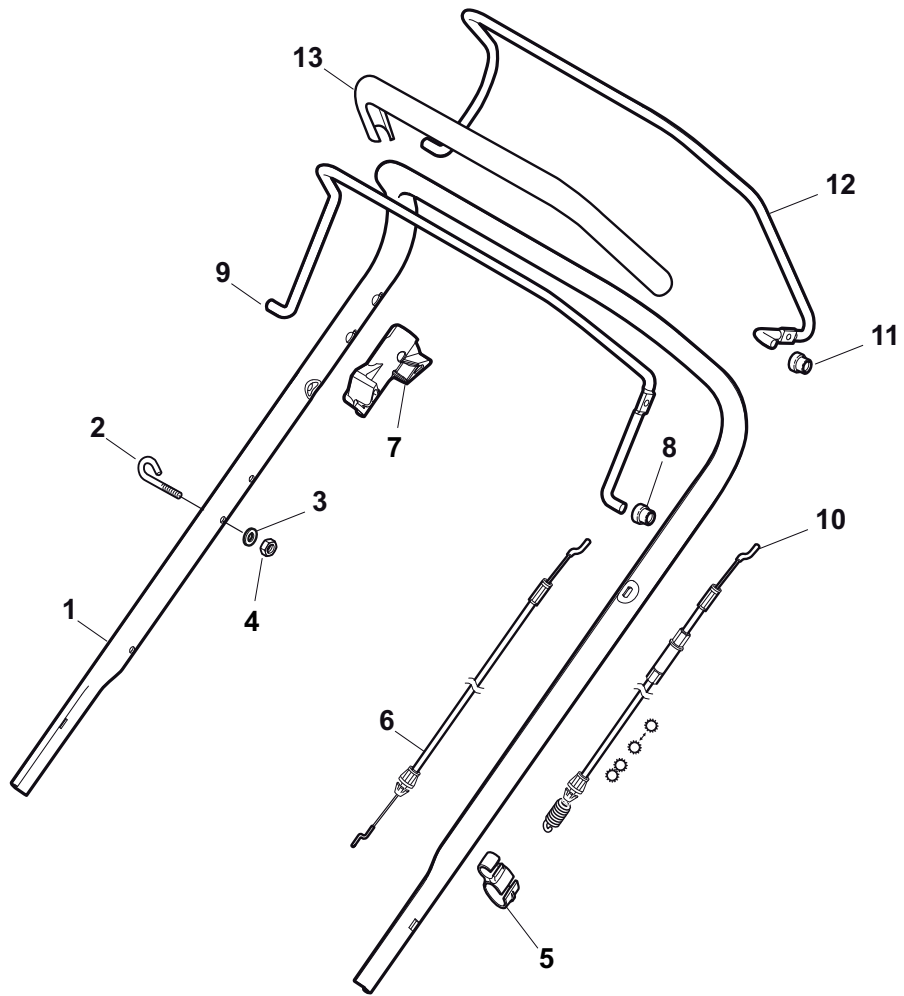

Position	Part No.	Q.Ty	Description
1	322108295/0	1	Stone-Guard
2	322600195/0	1	Ejection Guard
3	112727803/0	2	Screw
4	322806639/0	1	Fulcrum Pin
5	12154510/0	2	Nut
6	18203853/0	2	Protection
7	122450456/0	1	Spring
8	122517869/0	1	Pin
9	12604896/0	2	Crown Fastener

Position	Part No.	Q.Ty	Description
1	381007522/0	1	Handle, Upper Part
1	381006839/0	1	Handle, Upper Part with sponge handgrip
2	22430313/0	1	Guide Spring
3	12521330/0	1	Washer
4	12154510/0	1	Nut
5	118390020/0	1	Fairlead
6	181030056/0	1	Cable, Thread Engine Brake
7	322545204/0	1	Fulcrum Pin
8	22041966/0	1	Bush
9	181003300/1	1	Lever, Engine Brake
10	381030051/0	1	Cable, Rear Drive
11	22041966/0	1	Bush
12	181003301/0	1	Lever, Driving
13	22291050/0	1	Handgrip Black

Position	Part No.	Q.Ty	Description
1	181005525/0	1	Throttle Cable
2	12735103/0	1	Screw
3	12523040/0	1	Washer

Position	Part No.	Q.Ty	Description
1	12608600/0	2	Seeger
2	112728697/0	4	Screw
3	322042063/0	2	Bush
4	22753000/0	2	Pin
5	81003092/0	1	Gear Box
6	22601909/0	1	Pulley
7	12645700/0	1	Pin
8	22033283/0	1	Adjustment Rod
9	35063800/0	1	Belt
11	22041957/1	1	Bush
12	22450063/0	1	Spring
13	22680009/0	1	Washer
14	12154510/0	1	Nut
15	22110230/0	1	Cap

Position	Part No.	Q.Ty	Description
1	119216035/0	4	Bearing
2	381007483/0	2	Wheel Ø 200
3	322110687/0	2	Hub Cap Grey
4	381007478/0	2	Wheel Ø 280
5	322110641/0	2	Hub Cap Grey

Position	Part No.	Q.Ty	Description
1	22291150/0	1	Rubber Insert
2	322060198/1	1	Protection, Belt
3	12728530/0	3	Screw
4	22140223/0	1	Deflector