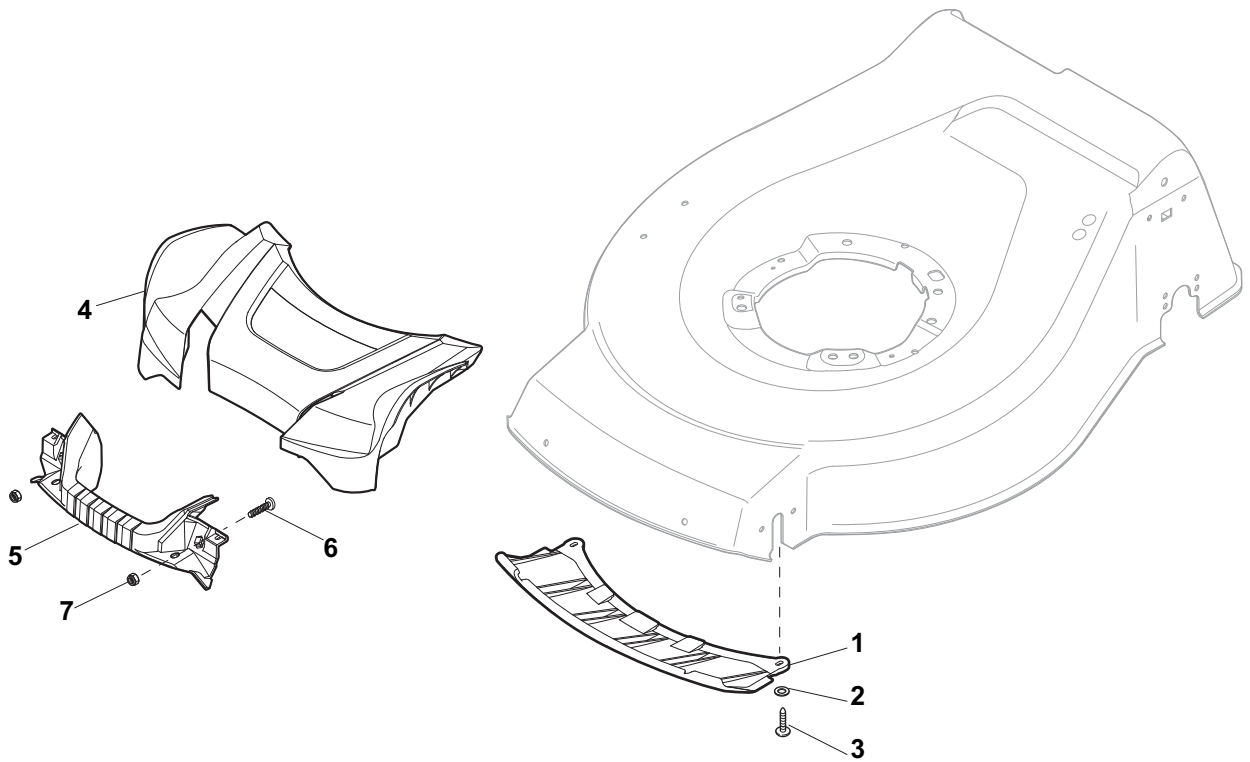

THIS INFORMATION IS NOT INTENDED FOR SALE OR RESALE, AND THIS NOTICE MUST REMAIN ON ALL COPIES.

...THINKING GREEN

Position	Part No.	Q.Ty	Description
1	381004538/0	1	Deck Red Side Discharge
2	122534131/0	1	Pin
3	381003398/0	1	Lever, Height Adjustment
4	12154510/0	1	Nut
5	12788512/0	1	Screw
6	322394503/0	1	Knob
7	12521310/0	1	Washer
8	12150000/0	1	Nut
10	122943013/0	1	Screw
11	381002030/0	1	Rod, Height Adjustment
12	112436051/0	1	Plate
13	112727803/0	3	Screw
14	12154510/0	3	Nut
15	112727801/0	1	Screw
16	381002883/1	1	Axle, Front Wheels
17	12154510/0	1	Nut
18	12728450/0	1	Screw
19	322034002/0	1	Washing Connection
21	322600145/0	2	Protection, Wheel
24	12521350/0	4	Washer
25	12155000/0	4	Nut
27	322600208/0	2	Protection, Wheel
31	381302835/0	1	Axle, Rear Wheels
32	122450460/0	1	Spring
33	112728697/0	4	Screw
34	22545152/0	2	Plate
35	112728697/0	4	Screw
36	322785304/1	2	Support
37	122570134/0	1	Pinion L
38	322120115/0	2	Ring Gear
39	112728706/0	6	Screw
40	122570133/0	1	Pinion R
41	122446192/0	1	Spring

Position	Part No.	Q.Ty	Description
1	322108295/0	1	Stone-Guard
2	322600195/0	1	Ejection Guard
3	112727803/0	2	Screw
4	322806639/0	1	Fulcrum Pin
5	12154510/0	2	Nut
6	18203853/0	2	Protection
7	122450456/0	1	Spring
8	122517869/0	1	Pin
9	12604896/0	2	Crown Fastener

Position	Part No.	Q.Ty	Description
1	381007522/0	1	Handle, Upper Part
1	381006839/0	1	Handle, Upper Part with sponge handgrip
2	22430313/0	1	Guide Spring
3	12521330/0	1	Washer
4	12154510/0	1	Nut
5	118390020/0	1	Fairlead
6	181030056/0	1	Cable, Thread Engine Brake
7	322545204/0	1	Fulcrum Pin
8	22041966/0	1	Bush
9	181003300/1	1	Lever, Engine Brake
10	381030051/0	1	Cable, Rear Drive
11	22041966/0	1	Bush
12	181003301/0	1	Lever, Driving
13	22291050/0	1	Handgrip Black