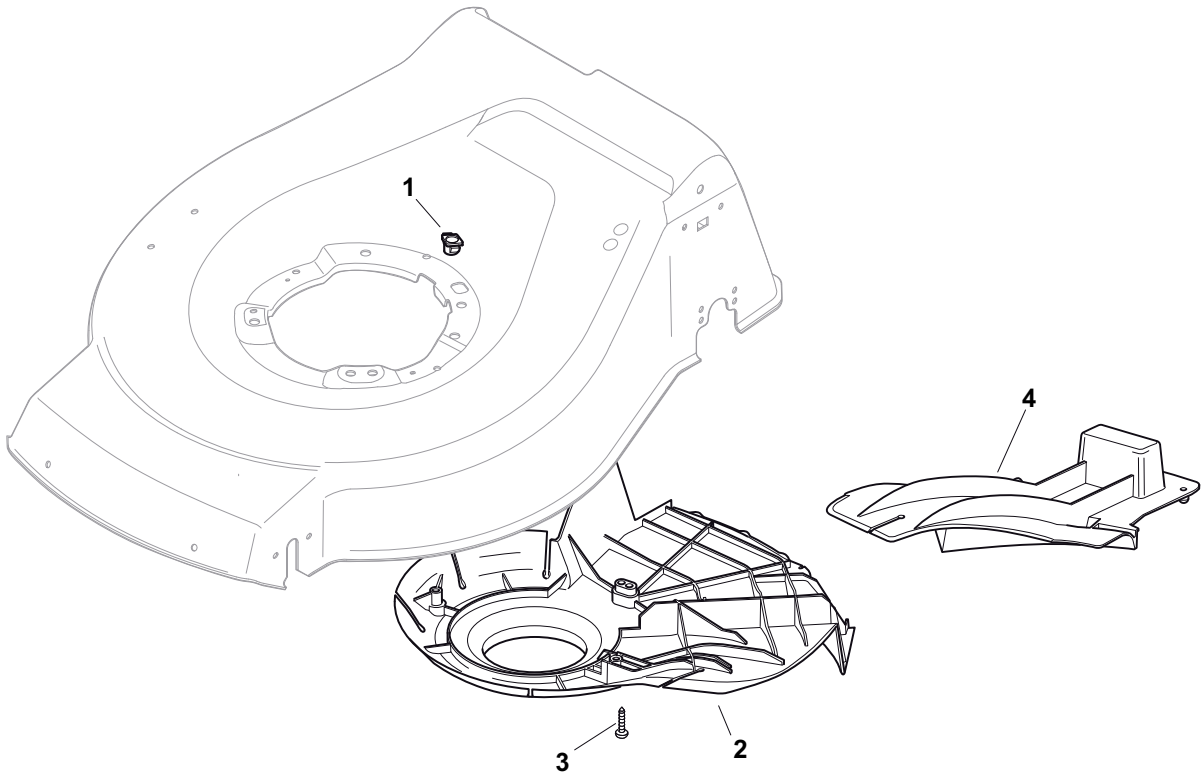

Position	Part No.	Q.Ty	Description
1	322108295/0	1	Stone-Guard
2	322600195/0	1	Ejection Guard
3	112727803/0	2	Screw
4	322806639/0	1	Fulcrum Pin
5	12154510/0	2	Nut
6	18203853/0	2	Protection
7	122450456/0	1	Spring
8	122517869/0	1	Pin
9	12604896/0	2	Crown Fastener

Position	Part No.	Q.Ty	Description
1	381007522/0	1	Handle, Upper Part
1	381006839/0	1	Handle, Upper Part with sponge handgrip
2	22430313/0	1	Guide Spring
3	12521330/0	1	Washer
4	12154510/0	1	Nut
5	118390020/0	1	Fairlead
6	181030056/0	1	Cable, Thread Engine Brake
7	322545204/0	1	Fulcrum Pin
8	22041966/0	1	Bush
9	181003300/1	1	Lever, Engine Brake
10	381030051/0	1	Cable, Rear Drive
11	22041966/0	1	Bush
12	181003301/0	1	Lever, Driving
13	22291050/0	1	Handgrip Black

Position	Part No.	Q.Ty	Description
1	181005525/0	1	Throttle Cable
2	12735103/0	1	Screw
3	12523040/0	1	Washer

Position	Part No.	Q.Ty	Description
1	12608600/0	2	Seeger
2	112728697/0	4	Screw
3	322042063/0	2	Bush
4	22753000/0	2	Pin
5	81003092/0	1	Gear Box
6	22601909/0	1	Pulley
7	12645700/0	1	Pin
8	22033283/0	1	Adjustment Rod
9	35063800/0	1	Belt
11	22041957/1	1	Bush
12	22450063/0	1	Spring
13	22680009/0	1	Washer
14	12154510/0	1	Nut
15	22110230/0	1	Cap

Position	Part No.	Q.Ty	Description
1	119216035/0	4	Bearing
2	381007483/0	2	Wheel Ø 200
3	322110687/0	2	Hub Cap Grey
4	381007478/0	2	Wheel Ø 280
5	322110641/0	2	Hub Cap Grey

Position	Part No.	Q.Ty	Description
1	22291150/0	1	Rubber Insert
2	322060198/1	1	Protection, Belt
3	12728530/0	3	Screw
4	22140223/0	1	Deflector