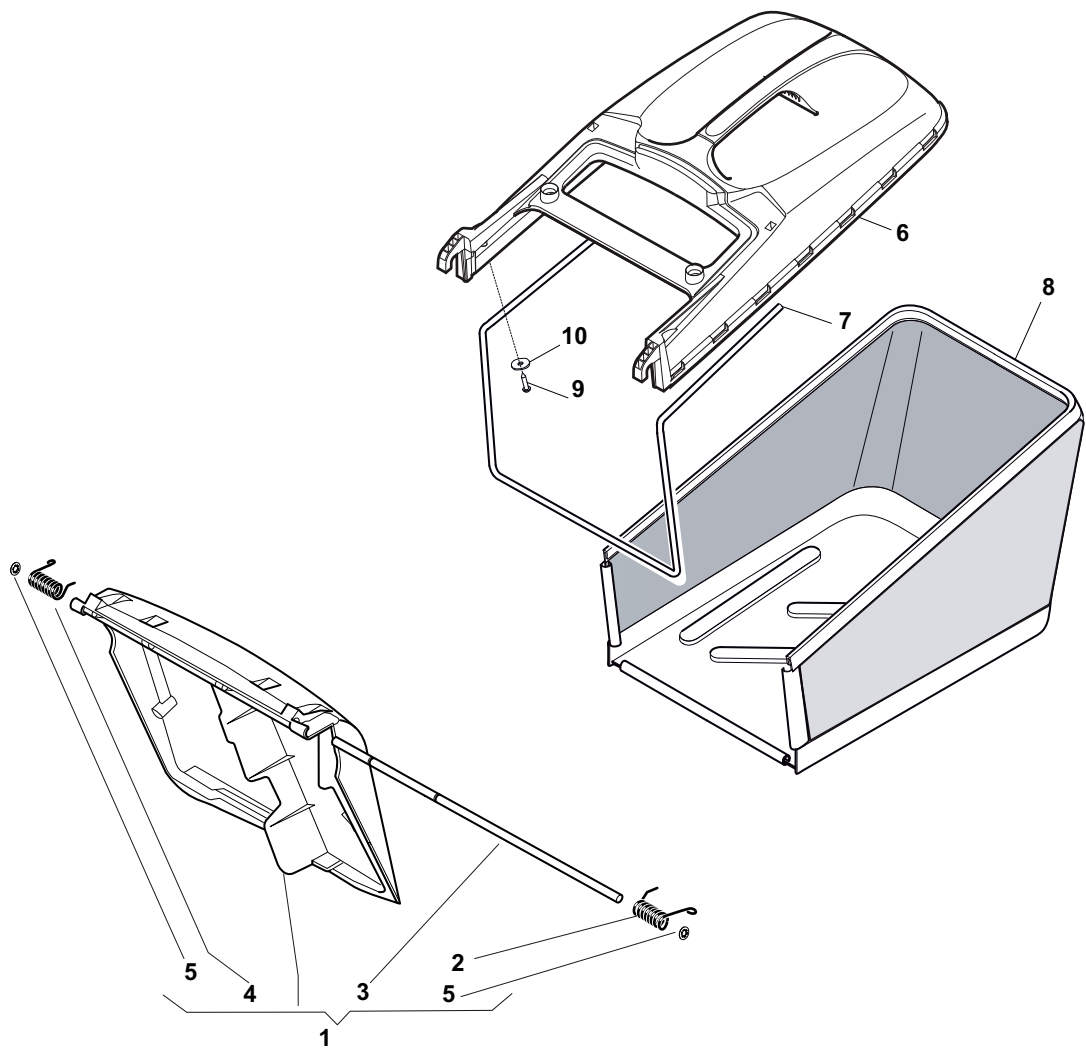

Position	Part No.	Q.Ty	Description
1	381008081/2	1	Stone-Guard
2	122450466/0	1	L Spring
3	122517882/0	1	Pin
4	122450465/0	1	R Spring
6	22486101/0	1	Grass-Box, Upper
7	22608525/0	1	Stiffening Lower
8	81002211/0	1	Box, Fabric
9	12728680/0	2	Screw
10	12523050/0	2	Washer