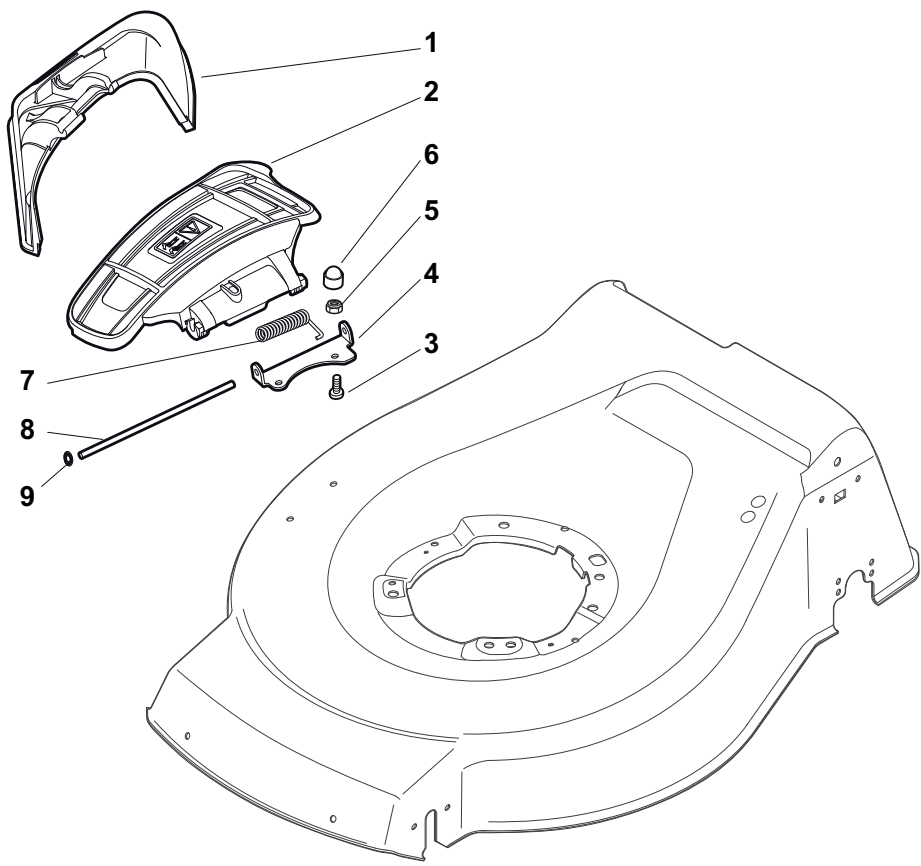

THIS INFORMATION IS NOT INTENDED FOR SALE OR RESALE, AND THIS NOTICE MUST REMAIN ON ALL COPIES.

...THINKING GREEN

Position	Part No.	Q.Ty	Description
1	381004542/0	1	Deck Red
2	122534131/0	1	Pin
3	322322853/0	1	Lever, Height Adjustment
4	12154510/0	1	Nut
5	12788512/0	1	Screw
6	322394503/0	1	Knob
7	12521310/0	1	Washer
8	12150000/0	1	Nut
10	122943013/0	1	Screw
11	381002032/0	1	Rod, Height Adjustment
12	112436051/0	1	Plate
13	112727803/0	3	Screw
14	12154510/0	3	Nut
15	112727801/0	1	Screw
16	381002887/1	1	Axle, Front Wheels
17	12154510/0	1	Nut
18	12728450/0	1	Screw
19	322034002/0	1	Washing Connection
21	322600145/0	2	Protection, Wheel
24	12521350/0	4	Washer
25	12155000/0	4	Nut
27	322600208/0	2	Protection, Wheel
31	381302835/0	1	Axle, Rear Wheels
32	122450460/0	1	Spring
33	112728697/0	4	Screw
34	22545152/0	2	Plate
35	112728697/0	4	Screw
36	322785304/0	2	Support
37	122570134/0	1	Pinion L
38	322120115/0	2	Ring Gear
39	112728706/0	6	Screw
40	122570133/0	1	Pinion R
41	122446192/0	1	Spring

Position	Part No.	Q.Ty	Description
1	322500103/0	1	Front Combi
2	112523000/1	2	Washer
3	12728124/0	2	Screw
4	322226158/0	1	Mask, Black
5	322393642/0	1	Bumper
6	12727799/0	2	Screw
7	12154510/0	2	Nut

Position	Part No.	Q.Ty	Description
1	322108295/0	1	Stone-Guard
2	322600195/0	1	Ejection Guard
3	112727803/0	2	Screw
4	322806639/0	1	Fulcrum Pin
5	12154510/0	2	Nut
6	18203853/0	2	Protection
7	122450456/0	1	Spring
8	122517869/0	1	Pin
9	12604896/0	2	Crown Fastener

Position	Part No.	Q.Ty	Description
1	381006838/0	1	Handle, Upper Part
1	381006839/0	1	Handle, Upper Part with sponge handgrip
2	22430313/0	1	Guide Spring
3	12521330/0	1	Washer
4	12154510/0	1	Nut
5	118390020/0	1	Fairlead
6	181030070/0	1	Cable, Thread Engine Brake
7	322545204/0	1	Fulcrum Pin
8	22041966/0	1	Bush
9	181003300/1	1	Lever, Engine Brake
10	381030051/0	1	Cable, Rear Drive
11	22041966/0	1	Bush
12	181003301/0	1	Lever, Driving
13	22291050/0	1	Handgrip Black