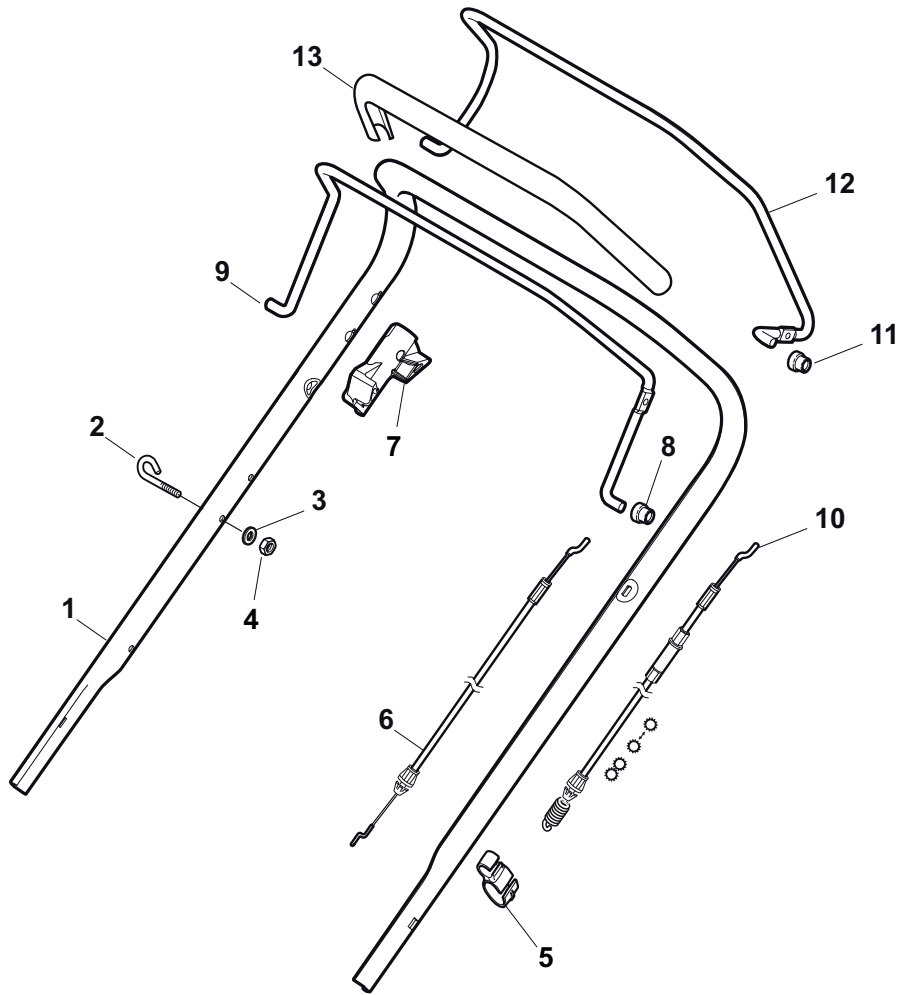

Position	Part No.	Q.Ty	Description
1	322500103/0	1	Front Combi
2	112523000/1	2	Washer
3	12728124/0	2	Screw
4	322226158/0	1	Mask, Black
5	322393642/0	1	Bumper
6	12727799/0	2	Screw
7	12154510/0	2	Nut

Position	Part No.	Q.Ty	Description
1	322108295/0	1	Stone-Guard
2	322600195/0	1	Ejection Guard
3	112727803/0	2	Screw
4	322806639/0	1	Fulcrum Pin
5	12154510/0	2	Nut
6	18203853/0	2	Protection
7	122450456/0	1	Spring
8	122517869/0	1	Pin
9	12604896/0	2	Crown Fastener

Position	Part No.	Q.Ty	Description
1	22291150/0	1	Rubber Insert
2	322060197/3	1	Protection, Belt
3	12728530/0	3	Screw
4	22140222/0	1	Deflector

Position	Part No.	Q.Ty	Description
1	381006719/0	1	Handle, Lower Part Black
2	381005149/0	1	Bracket, R
3	381005151/0	1	Bracket, L
4	381003253/0	4	Handle
5	322680016/0	4	Support
6	22131750/0	4	Nut
7	322399835/0	4	Knob
10	12760605/0	2	Screw
11	25038002/1	1	Bush
12	12155000/0	2	Nut
13	322192156/0	1	Fair Led

Position	Part No.	Q.Ty	Description
1	381006838/0	1	Handle, Upper Part
1	381006839/0	1	Handle, Upper Part with sponge handgrip
2	22430313/0	1	Guide Spring
3	12521330/0	1	Washer
4	12154510/0	1	Nut
5	118390020/0	1	Fairlead
6	181030070/0	1	Cable, Thread Engine Brake
7	322545204/0	1	Fulcrum Pin
8	22041966/0	1	Bush
9	181003300/1	1	Lever, Engine Brake
10	381030051/0	1	Cable, Rear Drive
11	22041966/0	1	Bush
12	181003301/0	1	Lever, Driving
13	22291050/0	1	Handgrip Black

Position	Part No.	Q.Ty	Description
1	322042063/0	8	Bush
2	381007435/0	2	Wheel Ø 200
3	322110687/0	2	Hub Cap Grey
4	381007436/0	2	Wheel Ø 280
5	322110641/0	2	Hub Cap Grey

Position	Part No.	Q.Ty	Description
1	112735109/1	1	Screw
2	122465608/2	1	Hub, Crankshaft Ø 25
3	81004381/1	1	Blade Standard
4	22160400/0	1	Elastic Washer
5	12523080/0	1	Washer
6	12735698/0	1	Screw
7	12139150/0	1	Feather, Crankshaft Ø 25