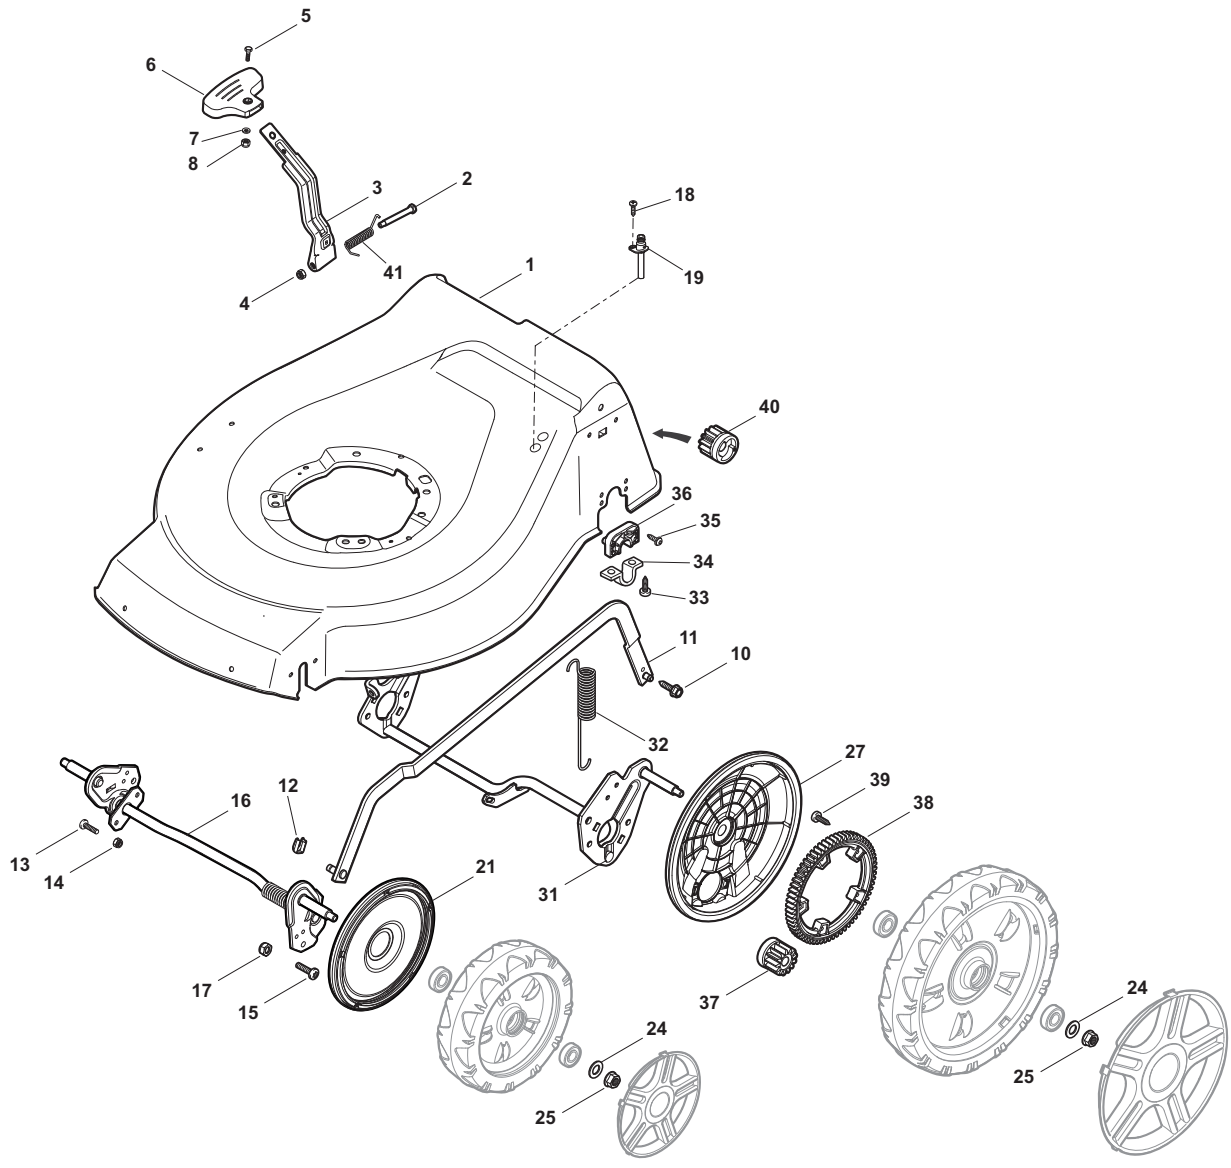

Position	Part No.	Q.Ty	Description
1	381004542/0	1	Deck Red
2	122534131/0	1	Pin
3	322322853/0	1	Lever, Height Adjustment
4	12154510/0	1	Nut
5	12788512/0	1	Screw
6	322394503/0	1	Knob
7	12521310/0	1	Washer
8	12150000/0	1	Nut
10	122943013/0	1	Screw
11	381002032/0	1	Rod, Height Adjustment
12	112436051/0	1	Plate
13	112727803/0	3	Screw
14	12154510/0	3	Nut
15	112727801/0	1	Screw
16	381002887/1	1	Axle, Front Wheels
17	12154510/0	1	Nut
18	12728450/0	1	Screw
19	322034002/0	1	Washing Connection
21	322600145/0	2	Protection, Wheel
24	12521350/0	4	Washer
25	12155000/0	4	Nut
27	322600208/0	2	Protection, Wheel
31	381302835/0	1	Axle, Rear Wheels
32	122450460/0	1	Spring
33	112728697/0	4	Screw
34	22545152/0	2	Plate
35	112728697/0	4	Screw
36	322785304/0	2	Support
37	122570134/0	1	Pinion L
38	322120115/0	2	Ring Gear
39	112728706/0	6	Screw
40	122570133/0	1	Pinion R
41	122446192/0	1	Spring