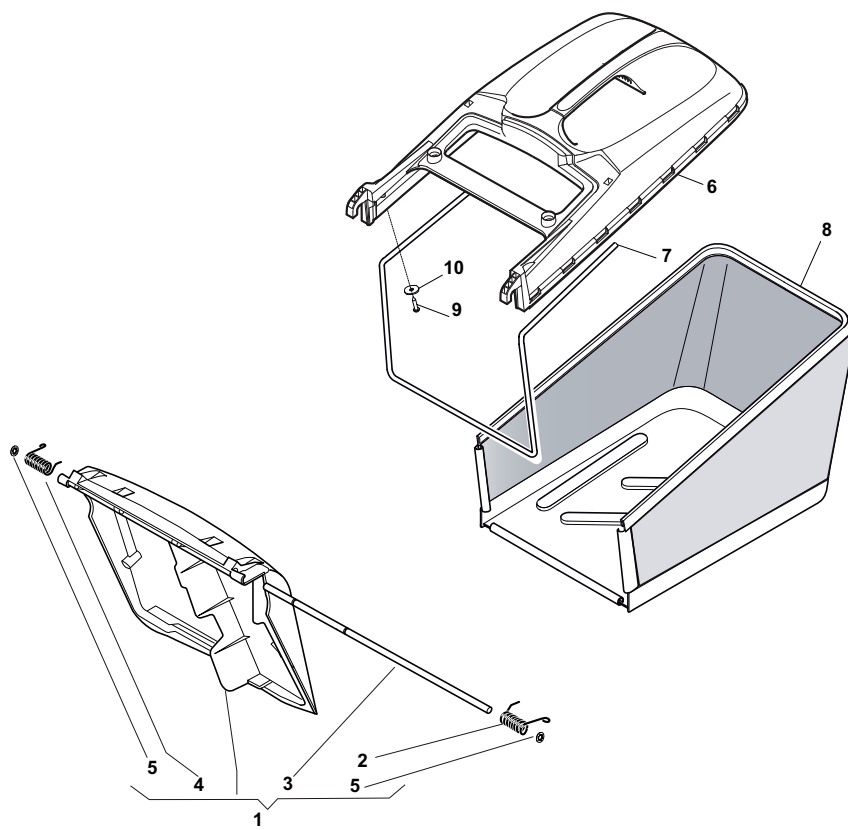

Position	Part No.	Q.Ty	Description
1	381006838/0	1	Handle, Upper Part
1	381006839/0	1	Handle, Upper Part with sponge handgrip
2	22430313/0	1	Guide Spring
3	12521330/0	1	Washer
4	12154510/0	1	Nut
5	118390020/0	1	Fairlead
6	181030070/0	1	Cable, Thread Engine Brake
7	322545204/0	1	Fulcrum Pin
8	22041966/0	1	Bush
9	181003300/1	1	Lever, Engine Brake
10	381030051/0	1	Cable, Rear Drive
11	22041966/0	1	Bush
12	181003301/0	1	Lever, Driving
13	22291050/0	1	Handgrip Black

Position	Part No.	Q.Ty	Description
1	181005501/1	1	Throttle Cable
2	12735103/0	1	Screw
3	12523040/0	1	Washer

Position	Part No.	Q.Ty	Description
1	12608600/0	2	Seeger
2	112728697/0	4	Screw
3	322042063/0	2	Bush
4	22753000/0	2	Pin
5	181003102/0	1	Gear Box
6	22033285/0	1	Adjustment Rod
7	122601925/0	1	Pulley
8	12645700/0	1	Pin
9	35064010/0	1	Belt Spzx 812
11	12791011/0	1	Screw
12	322806625/1	1	Support
13	12292102/0	1	Nut
14	12689500/0	1	Screw
15	12523050/0	1	Washer
16	22601915/0	1	Pulley
17	22806623/0	1	Support
18	22671656/0	1	Washer
19	12154510/0	1	Nut
20	12674700/0	1	Screw
21	12523050/0	1	Washer
22	22601914/0	1	Pulley
23	12154510/0	1	Nut
24	81007110/0	1	Cable, Speed Drive Control
25	22399809/0	1	Knob
26	12728300/0	1	Screw
27	12728702/0	2	Screw
28	22675113/0	2	Washer
29	12154510/0	1	Nut

Position	Part No.	Q.Ty	Description
1	322042063/0	8	Bush
2	381007435/0	2	Wheel Ø 200
3	322110687/0	2	Hub Cap Grey
4	381007436/0	2	Wheel Ø 280
5	322110641/0	2	Hub Cap Grey

Position	Part No.	Q.Ty	Description
1	112735109/1	1	Screw
2	122465608/2	1	Hub, Crankshaft Ø 25
3	81004381/1	1	Blade Standard
4	22160400/0	1	Elastic Washer
5	12523080/0	1	Washer
6	12735698/0	1	Screw
7	12139150/0	1	Feather, Crankshaft Ø 25