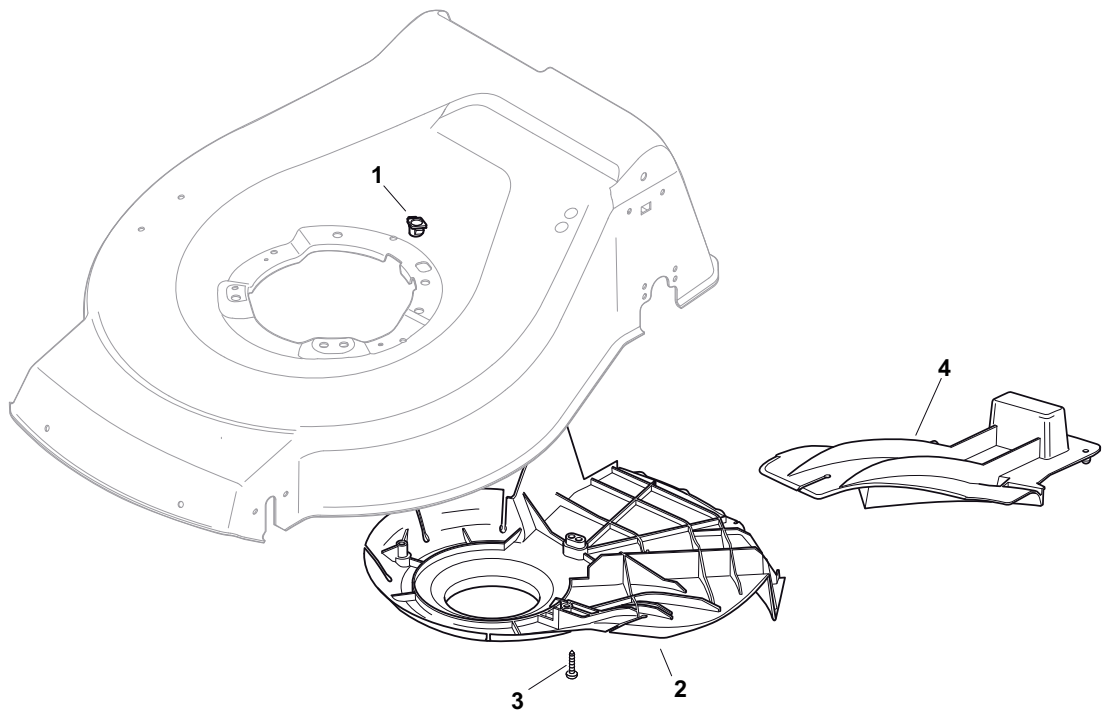

THIS INFORMATION IS NOT INTENDED FOR SALE OR RESALE, AND THIS NOTICE MUST REMAIN ON ALL COPIES.

...THINKING GREEN

Position	Part No.	Q.Ty	Description
1	381004542/0	1	Deck Red
2	122534131/0	1	Pin
3	322322853/0	1	Lever, Height Adjustment
4	12154510/0	1	Nut
5	12788512/0	1	Screw
6	322394503/0	1	Knob
7	12521310/0	1	Washer
8	12150000/0	1	Nut
10	122943013/0	1	Screw
11	381002032/0	1	Rod, Height Adjustment
12	112436051/0	1	Plate
13	112727803/0	3	Screw
14	12154510/0	3	Nut
15	112727801/0	1	Screw
16	381002887/1	1	Axle, Front Wheels
17	12154510/0	1	Nut
18	12728450/0	1	Screw
19	322034002/0	1	Washing Connection
21	322600145/0	2	Protection, Wheel
24	12521350/0	4	Washer
25	12155000/0	4	Nut
27	322600208/0	2	Protection, Wheel
31	381302835/0	1	Axle, Rear Wheels
32	122450460/0	1	Spring
33	112728697/0	4	Screw
34	22545152/0	2	Plate
35	112728697/0	4	Screw
36	322785304/0	2	Support
37	122570134/0	1	Pinion L
38	322120115/0	2	Ring Gear
39	112728706/0	6	Screw
40	122570133/0	1	Pinion R
41	122446192/0	1	Spring

Position	Part No.	Q.Ty	Description
1	322500103/0	1	Front Combi
2	112523000/1	2	Washer
3	12728124/0	2	Screw
4	322226158/0	1	Mask, Black
5	322393642/0	1	Bumper
6	12727799/0	2	Screw
7	12154510/0	2	Nut

Position	Part No.	Q.Ty	Description
1	322108295/0	1	Stone-Guard
2	322600195/0	1	Ejection Guard
3	112727803/0	2	Screw
4	322806639/0	1	Fulcrum Pin
5	12154510/0	2	Nut
6	18203853/0	2	Protection
7	122450456/0	1	Spring
8	122517869/0	1	Pin
9	12604896/0	2	Crown Fastener

Position	Part No.	Q.Ty	Description
1	381006838/0	1	Handle, Upper Part
1	381006839/0	1	Handle, Upper Part with sponge handgrip
2	22430313/0	1	Guide Spring
3	12521330/0	1	Washer
4	12154510/0	1	Nut
5	118390020/0	1	Fairlead
6	181030070/0	1	Cable, Thread Engine Brake
7	322545204/0	1	Fulcrum Pin
8	22041966/0	1	Bush
9	181003300/1	1	Lever, Engine Brake
10	381030051/0	1	Cable, Rear Drive
11	22041966/0	1	Bush
12	181003301/0	1	Lever, Driving
13	22291050/0	1	Handgrip Black