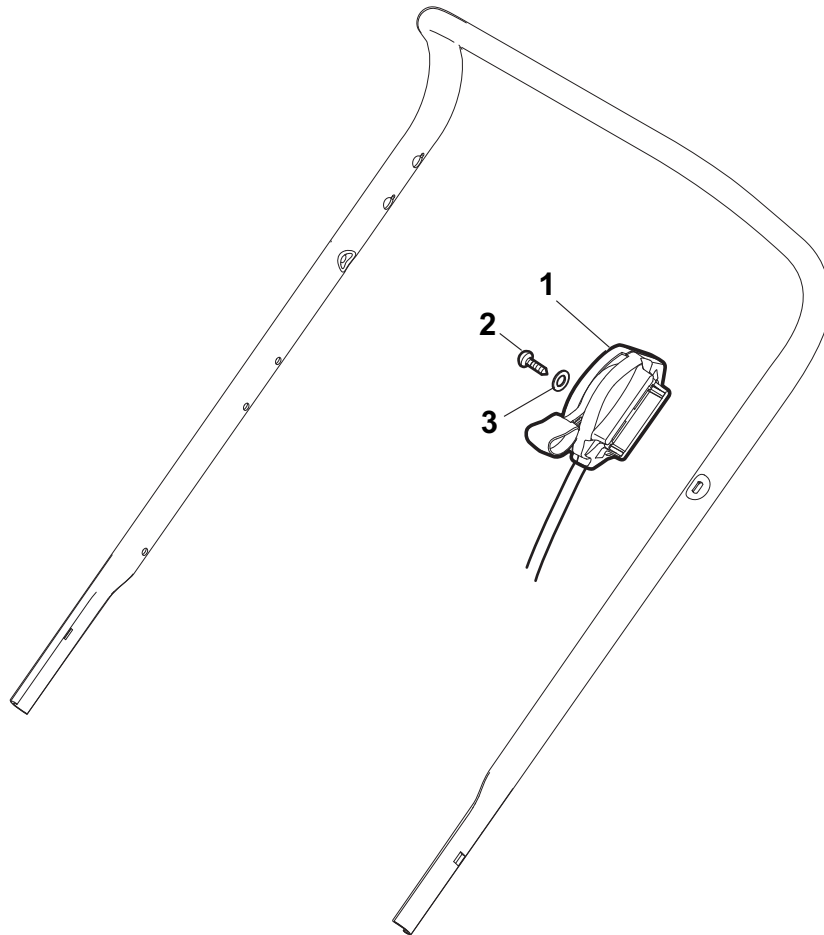

Position	Part No.	Q.Ty	Description
1	322500103/0	1	Front Combi
2	112523000/1	2	Washer
3	12728124/0	2	Screw
4	322226158/0	1	Mask, Black
5	322393642/0	1	Bumper
6	12727799/0	2	Screw
7	12154510/0	2	Nut

Position	Part No.	Q.Ty	Description
1	322108295/0	1	Stone-Guard
2	322600195/0	1	Ejection Guard
3	112727803/0	2	Screw
4	322806639/0	1	Fulcrum Pin
5	12154510/0	2	Nut
6	18203853/0	2	Protection
7	122450456/0	1	Spring
8	122517869/0	1	Pin
9	12604896/0	2	Crown Fastener

Position	Part No.	Q.Ty	Description
1	22291150/0	1	Rubber Insert
2	322060197/3	1	Protection, Belt
3	12728530/0	3	Screw
4	22140222/0	1	Deflector

Position	Part No.	Q.Ty	Description
1	381006719/0	1	Handle, Lower Part Black
2	381005149/0	1	Bracket, R
3	381005151/0	1	Bracket, L
4	381003253/0	4	Handle
5	322680016/0	4	Support
6	22131750/0	4	Nut
7	322399835/0	4	Knob
10	12760605/0	2	Screw
11	25038002/1	1	Bush
12	12155000/0	2	Nut
13	322192156/0	1	Fair Led

Position	Part No.	Q.Ty	Description
1	381006838/0	1	Handle, Upper Part
1	381006839/0	1	Handle, Upper Part with sponge handgrip
2	22430313/0	1	Guide Spring
3	12521330/0	1	Washer
4	12154510/0	1	Nut
5	118390020/0	1	Fairlead
6	181030070/0	1	Cable, Thread Engine Brake
7	322545204/0	1	Fulcrum Pin
8	22041966/0	1	Bush
9	181003300/1	1	Lever, Engine Brake
10	381030051/0	1	Cable, Rear Drive
11	22041966/0	1	Bush
12	181003301/0	1	Lever, Driving
13	22291050/0	1	Handgrip Black

Position	Part No.	Q.Ty	Description
1	322042063/0	8	Bush
2	381007435/0	2	Wheel Ø 200
3	322110687/0	2	Hub Cap Grey
4	381007436/0	2	Wheel Ø 280
5	322110641/0	2	Hub Cap Grey

Position	Part No.	Q.Ty	Description
1	112735109/1	1	Screw
2	122465608/2	1	Hub, Crankshaft Ø 25
3	81004381/1	1	Blade Standard
4	22160400/0	1	Elastic Washer
5	12523080/0	1	Washer
6	12735698/0	1	Screw
7	12139150/0	1	Feather, Crankshaft Ø 25