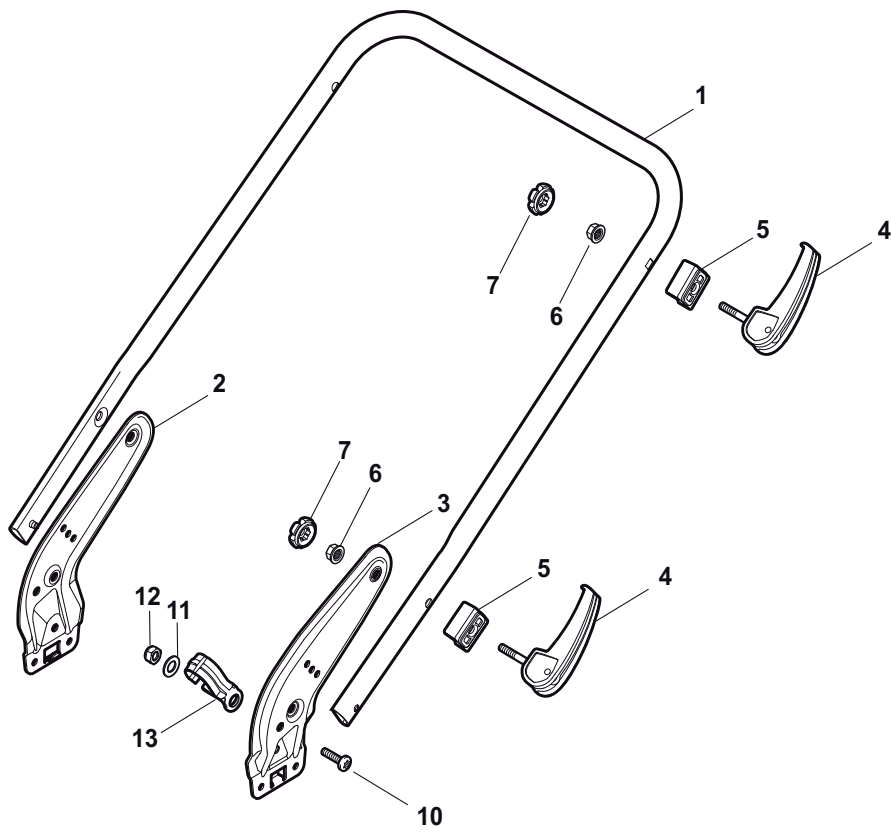

Position	Part No.	Q.Ty	Description
1	381006719/0	1	Handle, Lower Part Black
2	381005149/0	1	Bracket, R
3	381005151/0	1	Bracket, L
4	381003253/0	4	Handle
5	322680016/0	4	Support
6	22131750/0	4	Nut
7	322399835/0	4	Knob
10	12760605/0	2	Screw
11	25038002/1	1	Bush
12	12155000/0	2	Nut
13	322192156/0	1	Fair Led