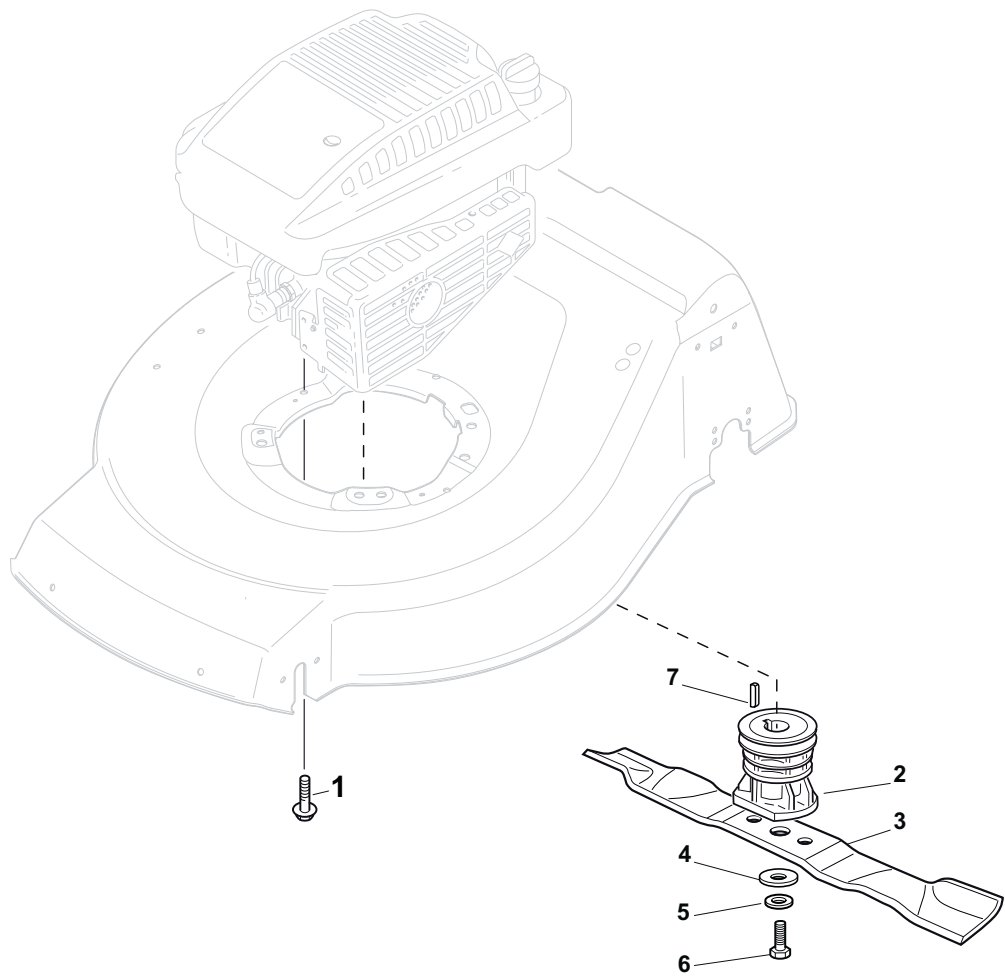

Position	Part No.	Q.Ty	Description
1	381006838/0	1	Handle, Upper Part
1	381006839/0	1	Handle, Upper Part with sponge handgrip
2	22430313/0	1	Guide Spring
3	12521330/0	1	Washer
4	12154510/0	1	Nut
5	118390020/0	1	Fairlead
6	181030070/0	1	Cable, Thread Engine Brake
7	322545204/0	1	Fulcrum Pin
8	22041966/0	1	Bush
9	181003300/1	1	Lever, Engine Brake
10	381030051/0	1	Cable, Rear Drive
11	22041966/0	1	Bush
12	181003301/0	1	Lever, Driving
13	22291050/0	1	Handgrip Black

Position	Part No.	Q.Ty	Description
1	181005501/1	1	Throttle Cable
2	12735103/0	1	Screw
3	12523040/0	1	Washer

Position	Part No.	Q.Ty	Description
1	12608600/0	2	Seeger
2	112728697/0	4	Screw
3	322042063/0	2	Bush
4	22753000/0	2	Pin
5	181003102/0	1	Gear Box
6	22033285/0	1	Adjustment Rod
7	122601925/0	1	Pulley
8	12645700/0	1	Pin
9	35064010/0	1	Belt Spzx 812
11	12791011/0	1	Screw
12	322806625/1	1	Support
13	12292102/0	1	Nut
14	12689500/0	1	Screw
15	12523050/0	1	Washer
16	22601915/0	1	Pulley
17	22806623/0	1	Support
18	22671656/0	1	Washer
19	12154510/0	1	Nut
20	12674700/0	1	Screw
21	12523050/0	1	Washer
22	22601914/0	1	Pulley
23	12154510/0	1	Nut
24	81007110/0	1	Cable, Speed Drive Control
25	22399809/0	1	Knob
26	12728300/0	1	Screw
27	12728702/0	2	Screw
28	22675113/0	2	Washer
29	12154510/0	1	Nut

Position	Part No.	Q.Ty	Description
1	322042063/0	8	Bush
2	381007435/0	2	Wheel Ø 200
3	322110687/0	2	Hub Cap Grey
4	381007436/0	2	Wheel Ø 280
5	322110641/0	2	Hub Cap Grey

Position	Part No.	Q.Ty	Description
1	112735109/1	1	Screw
2	122465608/2	1	Hub, Crankshaft Ø 25
3	81004381/1	1	Blade Standard
4	22160400/0	1	Elastic Washer
5	12523080/0	1	Washer
6	12735698/0	1	Screw
7	12139150/0	1	Feather, Crankshaft Ø 25