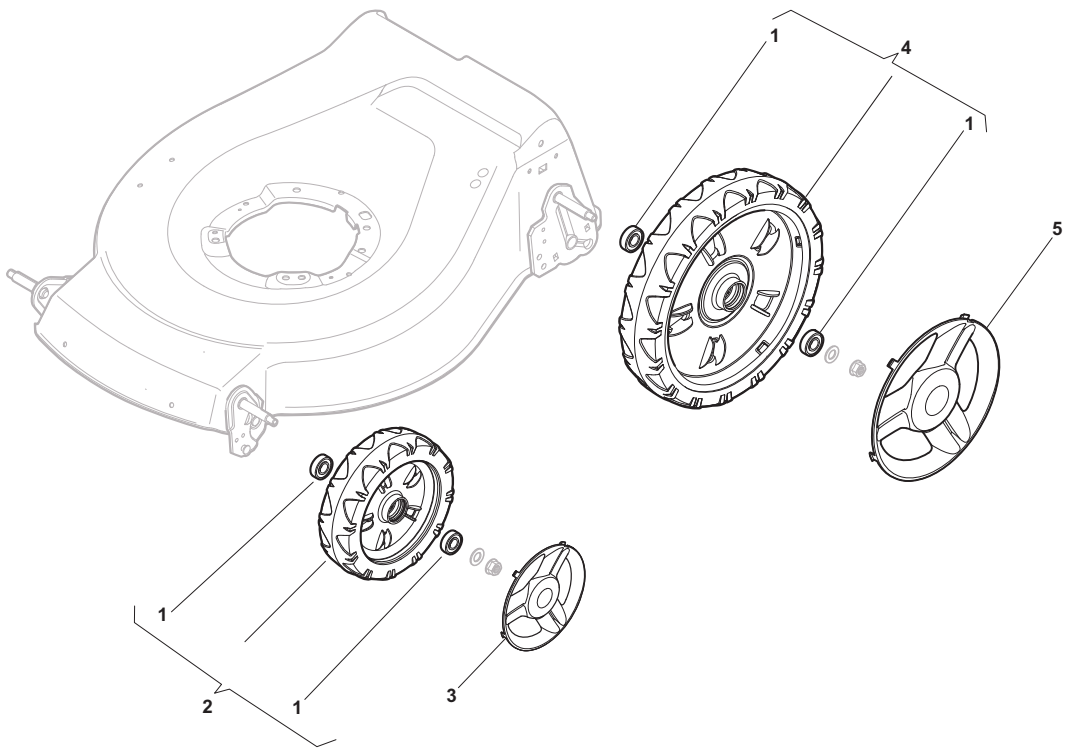

Position	Part No.	Q.Ty	Description
1	322500103/0	1	Front Combi
2	112523000/1	2	Washer
3	12728124/0	2	Screw
4	322226158/0	1	Mask, Black
5	322393642/0	1	Bumper
6	12727799/0	2	Screw
7	12154510/0	2	Nut

Position	Part No.	Q.Ty	Description
1	322108295/0	1	Stone-Guard
2	322600195/0	1	Ejection Guard
3	112727803/0	2	Screw
4	322806639/0	1	Fulcrum Pin
5	12154510/0	2	Nut
6	18203853/0	2	Protection
7	122450456/0	1	Spring
8	122517869/0	1	Pin
9	12604896/0	2	Crown Fastener

Position	Part No.	Q.Ty	Description
1	22291150/0	1	Rubber Insert
2	322060197/3	1	Protection, Belt
3	12728530/0	3	Screw
4	22140222/0	1	Deflector

Position	Part No.	Q.Ty	Description
1	381006719/0	1	Handle, Lower Part Black
2	381005149/0	1	Bracket, R
3	381005151/0	1	Bracket, L
4	381003253/0	4	Handle
5	322680016/0	4	Support
6	22131750/0	4	Nut
7	322399835/0	4	Knob
10	12760605/0	2	Screw
11	25038002/1	1	Bush
12	12155000/0	2	Nut
13	322192156/0	1	Fair Led

Position	Part No.	Q.Ty	Description
1	381006838/0	1	Handle, Upper Part
1	381006839/0	1	Handle, Upper Part with sponge handgrip
2	22430313/0	1	Guide Spring
3	12521330/0	1	Washer
4	12154510/0	1	Nut
5	118390020/0	1	Fairlead
6	181030070/0	1	Cable, Thread Engine Brake
7	322545204/0	1	Fulcrum Pin
8	22041966/0	1	Bush
9	181003300/1	1	Lever, Engine Brake
10	381030051/0	1	Cable, Rear Drive
11	22041966/0	1	Bush
12	181003301/0	1	Lever, Driving
13	22291050/0	1	Handgrip Black

Position	Part No.	Q.Ty	Description
1	322042063/0	8	Bush
2	381007435/0	2	Wheel Ø 200
3	322110687/0	2	Hub Cap Grey
4	381007436/0	2	Wheel Ø 280
5	322110641/0	2	Hub Cap Grey

Position	Part No.	Q.Ty	Description
1	112735109/1	1	Screw
2	122465608/2	1	Hub, Crankshaft Ø 25
3	81004381/1	1	Blade Standard
4	22160400/0	1	Elastic Washer
5	12523080/0	1	Washer
6	12735698/0	1	Screw
7	12139150/0	1	Feather, Crankshaft Ø 25