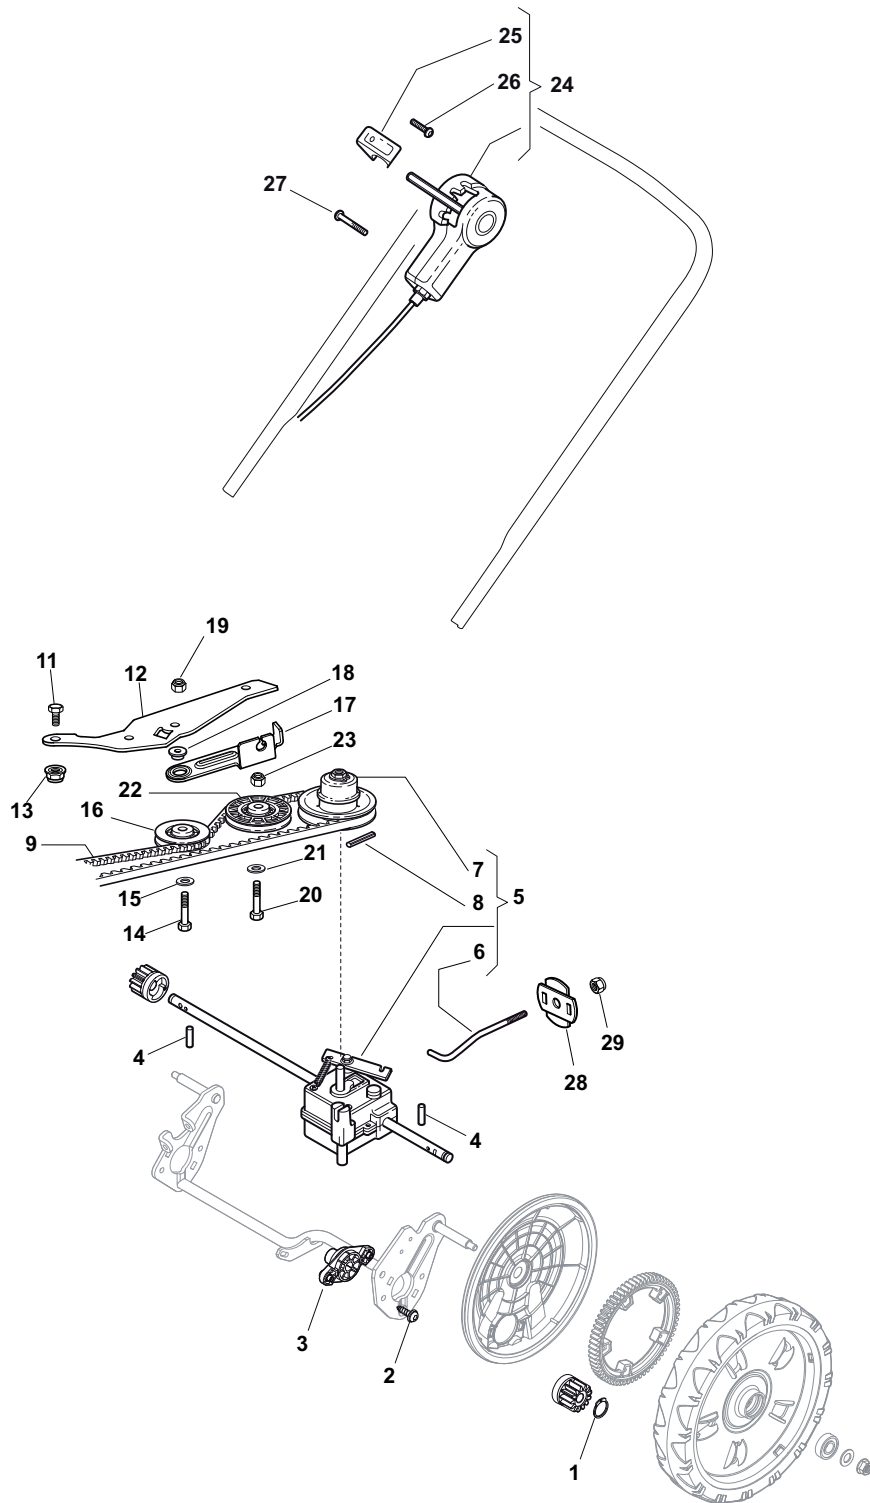

Position	Part No.	Q.Ty	Description
1	12608600/0	2	Seeger
2	112728697/0	4	Screw
3	322042063/0	2	Bush
4	22753000/0	2	Pin
5	181003102/0	1	Gear Box
6	22033285/0	1	Adjustment Rod
7	122601925/0	1	Pulley
8	12645700/0	1	Pin
9	35064010/0	1	Belt Spzx 812
11	12791011/0	1	Screw
12	322806625/1	1	Support
13	12292102/0	1	Nut
14	12689500/0	1	Screw
15	12523050/0	1	Washer
16	22601915/0	1	Pulley
17	22806623/0	1	Support
18	22671656/0	1	Washer
19	12154510/0	1	Nut
20	12674700/0	1	Screw
21	12523050/0	1	Washer
22	22601914/0	1	Pulley
23	12154510/0	1	Nut
24	81007110/0	1	Cable, Speed Drive Control
25	22399809/0	1	Knob
26	12728300/0	1	Screw
27	12728702/0	2	Screw
28	22675113/0	2	Washer
29	12154510/0	1	Nut