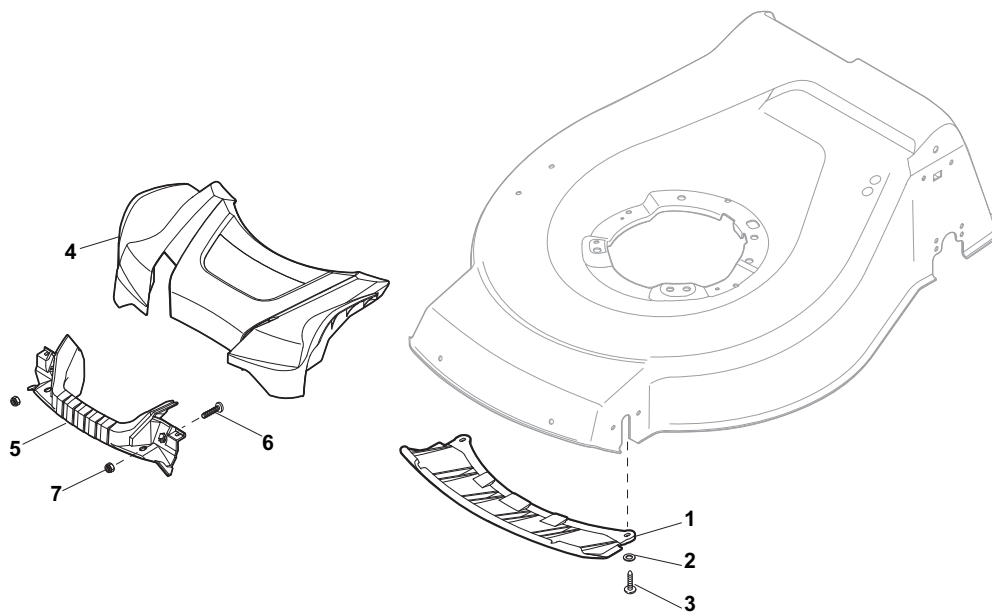

Position	Part No.	Q.Ty	Description
1	322500103/0	1	Front Combi
2	112523000/1	2	Washer
3	12728124/0	2	Screw
4	322226158/0	1	Mask, Black
5	322393642/0	1	Bumper
6	12727799/0	2	Screw
7	12154510/0	2	Nut

Position	Part No.	Q.Ty	Description
1	322108295/0	1	Stone-Guard
2	322600195/0	1	Ejection Guard
3	112727803/0	2	Screw
4	322806639/0	1	Fulcrum Pin
5	12154510/0	2	Nut
6	18203853/0	2	Protection
7	122450456/0	1	Spring
8	122517869/0	1	Pin
9	12604896/0	2	Crown Fastener

Position	Part No.	Q.Ty	Description
1	381006838/0	1	Handle, Upper Part
1	381006839/0	1	Handle, Upper Part with sponge handgrip
2	22430313/0	1	Guide Spring
3	12521330/0	1	Washer
4	12154510/0	1	Nut
5	118390020/0	1	Fairlead
6	181030070/0	1	Cable, Thread Engine Brake
7	322545204/0	1	Fulcrum Pin
8	22041966/0	1	Bush
9	181003300/1	1	Lever, Engine Brake
10	381030051/0	1	Cable, Rear Drive
11	22041966/0	1	Bush
12	181003301/0	1	Lever, Driving
13	22291050/0	1	Handgrip Black

Position	Part No.	Q.Ty	Description
1	322042063/0	8	Bush
2	381007435/0	2	Wheel Ø 200
3	322110687/0	2	Hub Cap Grey
4	381007436/0	2	Wheel Ø 280
5	322110641/0	2	Hub Cap Grey

Position	Part No.	Q.Ty	Description
1	112735109/1	1	Screw
2	122465608/2	1	Hub, Crankshaft Ø 25
3	81004381/1	1	Blade Standard
4	22160400/0	1	Elastic Washer
5	12523080/0	1	Washer
6	12735698/0	1	Screw
7	12139150/0	1	Feather, Crankshaft Ø 25