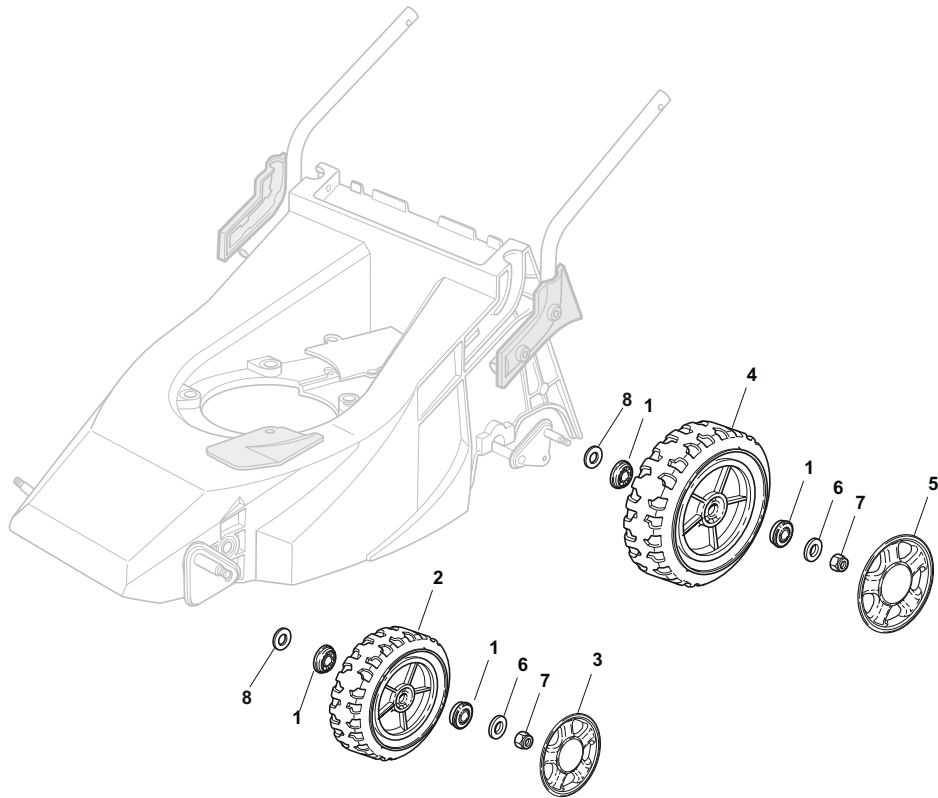

POSITION	PART NO.	Q.Ty	DESCRIPTION	NOTES
1	122122200/0	8	Bearing	
2	381007420/1	2	Wheel Ø 170	
3	322110381/0	2	Hub Cap	
4	381007390/1	2	Wheel Ø 210	
5	322110382/0	2	Hub Cap	
6	112523060/0	4	Washer	
7	112155000/0	4	Nut	
8	112530150/0	4	Elastic Washer