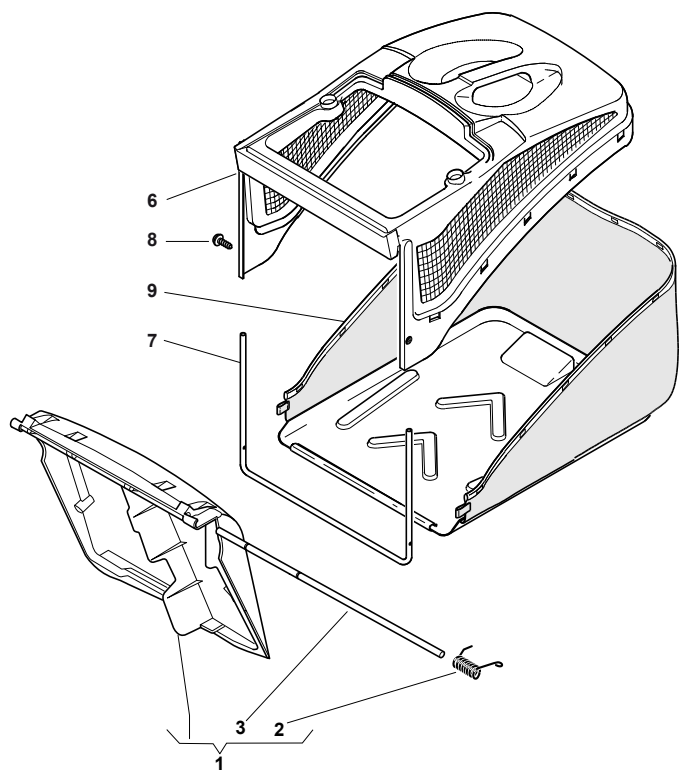

POSITION	PART NO.	Q.Ty	DESCRIPTION	NOTES
1	381006857/0	1	Handle, Upper Part	
2	181000621/1	1	Cable, Thread Engine Brake	
3	181003291/3	1	Lever, Engine Brake	
4	122041965/0	2	Bush	
6	122291050/0	1	Handgrip Black	
7	122041966/0	2	Bush	
8	181003288/1	1	Lever, Driving	
11	481007160/0	1	Throttle Cable	
12	381007221/0	1	Lever, Throttle	
13	112735105/0	2	Screw	
14	322981467/0	1	Plate	
15	112791500/0	1	Screw	
16	112530060/0	1	Elastic Washer	
18	112523040/0	2	Washer	
19	112154510/0	1	Nut	
20	422120158/0	1	Dash Board Black	
21	114356744/1	1	Label	
22	122943006/0	1	Screw	
23	112728460/0	1	Screw	
24	122430309/0	1	Spring	
25	112154330/0	1	Nut	
26	381008609/0	1	Outfit, Screws	

POSITION	PART NO.	Q.Ty	DESCRIPTION	NOTES
1	122120105/1	2	Ring Gear	
2	322600091/1	1	Protection, Wheel	
3	112608600/0	4	Seeger	
4	122570120/1	1	Pinion L	
5	119216035/0	2	Bearing	
6	122600090/0	1	Protection, R Wheel	
7	381000149/0	1	Axle, Rear Wheels	
8	122570110/1	1	Pinion R	
10	381000674/0	1	Rear Drive	
11	181003099/0	1	Gear Box	
12	122601909/0	1	Pulley	
13	112645705/0	1	Pin	
15	135064100/0	1	Belt	
16	122753000/0	2	Pin	
20	322785111/1	1	Support, Gear Box	
21	112728507/0	1	Screw	
22	112793850/0	1	Screw	
23	112293200/0	2	Nut	
24	112521350/0	1	Washer	
26	112728518/0	1	Screw	

POSITION	PART NO.	Q.Ty	DESCRIPTION	NOTES
1	122122200/0	8	Bearing	
2	381007420/1	2	Wheel Ø 170	
3	322110381/0	2	Hub Cap	
4	381007390/1	2	Wheel Ø 210	
5	322110382/0	2	Hub Cap	
6	112523060/0	4	Washer	
7	112155000/0	4	Nut	
8	112530150/0	4	Elastic Washer	

POSITION	PART NO.	Q.Ty	DESCRIPTION	NOTES
1	122465605/0	1	Hub Fan, Crankshaft Ø 22.2	
2	122245080/0	1	Fan	
3	122465604/0	1	Hub	
4	181004346/3	1	Blade Standard	
4	181004397/0	1	Blade Winged	
5	122160400/0	1	Elastic Washer	
6	112523080/0	1	Washer	
7	112736820/0	1	Screw	
8	112139100/0	1	Feather, Crankshaft Ø 22.2	
9	112691800/0	3	Screw	
10	122167840/0	3	Spacer	
11	122040265/0	3	Bush	
12	112523070/0	3	Washer	
13	112155000/0	3	Nut	