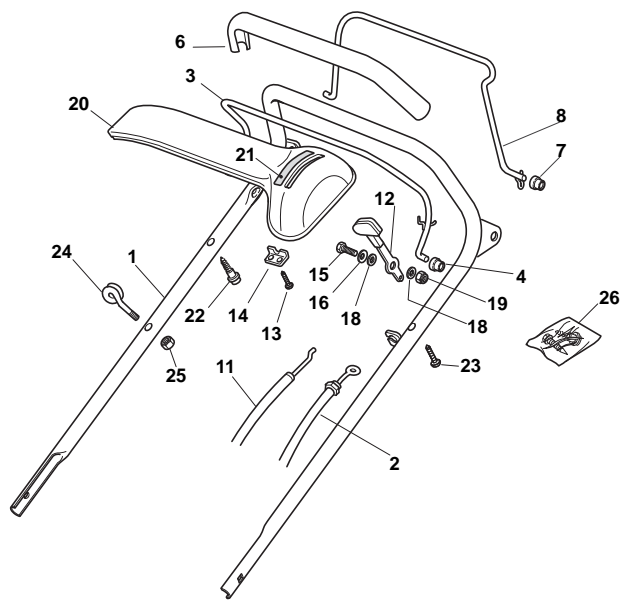

POSITION	PART NO.	Q.Ty	DESCRIPTION	NOTES
1	381006857/0	1	Handle, Upper Part	
2	181000621/1	1	Cable, Thread Engine Brake	
3	181003291/3	1	Lever, Engine Brake	
4	122041965/0	2	Bush	
6	122291050/0	1	Handgrip Black	
7	122041966/0	2	Bush	
8	181003288/1	1	Lever, Driving	
11	481007160/0	1	Throttle Cable	
12	381007221/0	1	Lever, Throttle	
13	112735105/0	2	Screw	
14	322981467/0	1	Plate	
15	112791500/0	1	Screw	
16	112530060/0	1	Elastic Washer	
18	112523040/0	2	Washer	
19	112154510/0	1	Nut	
20	422120158/0	1	Dash Board Black	
21	114356744/1	1	Label	
22	122943006/0	1	Screw	
23	112728460/0	1	Screw	
24	122430309/0	1	Spring	
25	112154330/0	1	Nut	
26	381008609/0	1	Outfit, Screws	

POSITION	PART NO.	Q.Ty	DESCRIPTION	NOTES
1	122120105/1	2	Ring Gear	
2	322600091/1	1	Protection, Wheel	
3	112608600/0	4	Seeger	
4	122570120/1	1	Pinion L	
5	119216035/0	2	Bearing	
6	122600090/0	1	Protection, R Wheel	
7	381000149/0	1	Axle, Rear Wheels	
8	122570110/1	1	Pinion R	
10	381000674/0	1	Rear Drive	
11	181003099/0	1	Gear Box	
12	122601909/0	1	Pulley	
13	112645705/0	1	Pin	
15	135064100/0	1	Belt	
16	122753000/0	2	Pin	
20	322785111/1	1	Support, Gear Box	
21	112728507/0	1	Screw	
22	112793850/0	1	Screw	
23	112293200/0	2	Nut	
24	112521350/0	1	Washer	
26	112728518/0	1	Screw	

POSITION	PART NO.	Q.Ty	DESCRIPTION	NOTES
1	122122200/0	8	Bearing	
2	381007420/1	2	Wheel Ø 170	
3	322110381/0	2	Hub Cap	
4	381007390/1	2	Wheel Ø 210	
5	322110382/0	2	Hub Cap	
6	112523060/0	4	Washer	
7	112155000/0	4	Nut	
8	112530150/0	4	Elastic Washer	

POSITION	PART NO.	Q.Ty	DESCRIPTION	NOTES
1	122465605/0	1	Hub Fan, Crankshaft Ø 22.2	
2	122245080/0	1	Fan	
3	122465604/0	1	Hub	
4	181004346/3	1	Blade Standard	
4	181004397/0	1	Blade Winged	
5	122160400/0	1	Elastic Washer	
6	112523080/0	1	Washer	
7	112736820/0	1	Screw	
8	112139100/0	1	Feather, Crankshaft Ø 22.2	
9	112691800/0	3	Screw	
10	122167840/0	3	Spacer	
11	122040265/0	3	Bush	
12	112523070/0	3	Washer	
13	112155000/0	3	Nut	