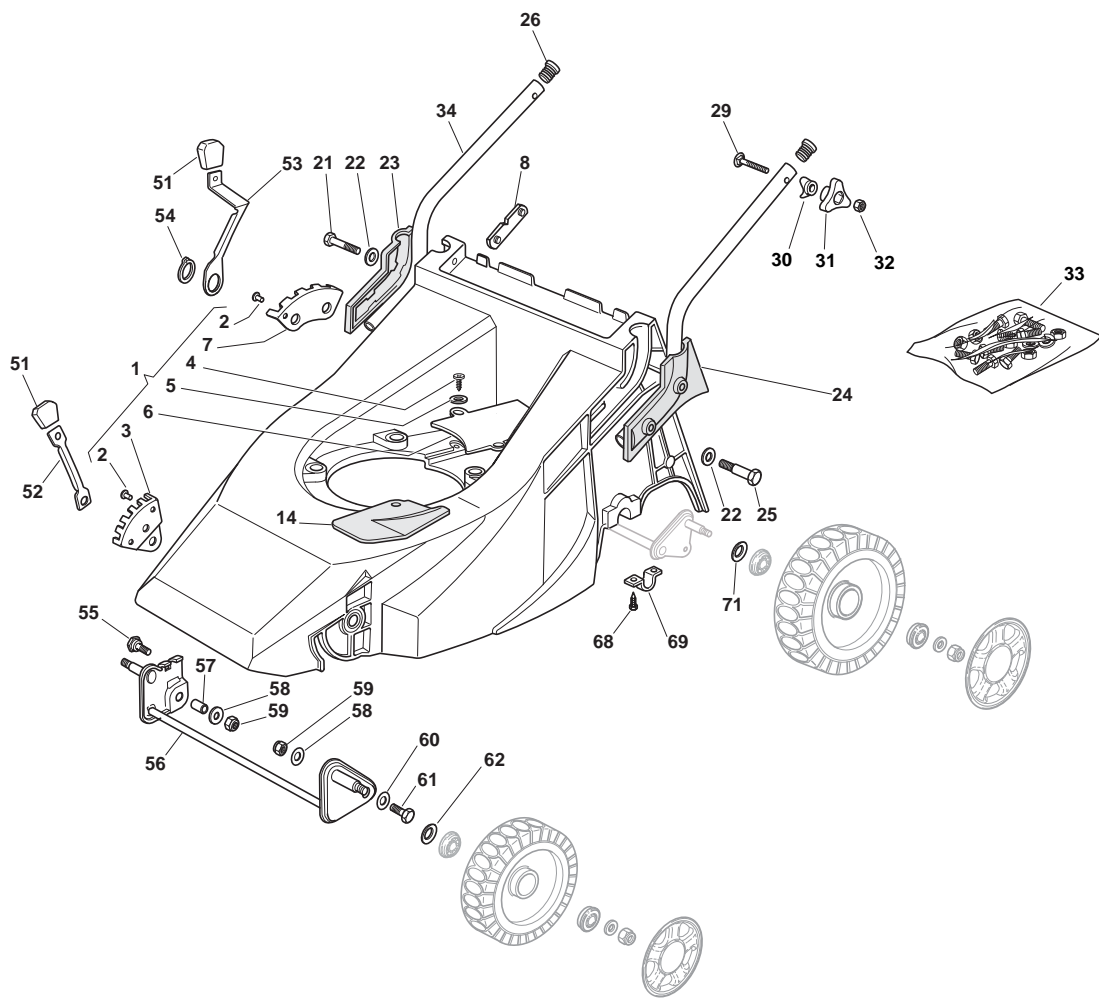

POSITION	PART NO.	Q.Ty	DESCRIPTION	NOTES
1	381001416/2	1	Deck Red	
2	112500070/0	3	Rivet	
3	322735535/0	1	Sector, Height Adjustment	
4	112728680/0	2	Screw	
5	112523020/0	3	Washer	
6	122060172/0	1	Protection, Belt	
7	322735508/0	1	Sector, Height Adjustment	
8	322551632/1	2	Plate For Handle Fastening	
14	322484070/1	1	Muffler Guard	
21	112728680/0	2	Screw	
22	112521350/0	4	Washer	
23	322600042/0	1	Protection, R	
24	322600043/0	1	Protection, L	
25	112691900/0	2	Screw	
26	118566110/0	2	Cap	
29	112819120/0	2	Screw	
30	122680006/1	2	Washer	
31	122399900/0	2	Knob	
32	112293200/0	2	Nut	
33	181008606/1	1	Outfit, Screws	
34	381006917/0	2	Handle, Lower Part	
51	122400000/1	2	Knob	
52	322321502/1	1	Lever, Height Adjustment	
53	322321497/0	1	Lever, Height Adjustment	
54	112609260/0	1	Ring	
55	122519510/0	1	Pin	
56	381001410/0	1	Axle, Front Wheels	
57	122170950/0	1	R Spacer	
58	112523060/0	2	Washer	
59	112155000/0	2	Nut	
60	112521350/0	2	Washer	
61	122519515/0	1	Pin	
62	112530150/0	2	Elastic Washer	
68	112735402/0	4	Screw	
69	322545154/0	2	Plate	
71	112530150/0	2	Elastic Washer