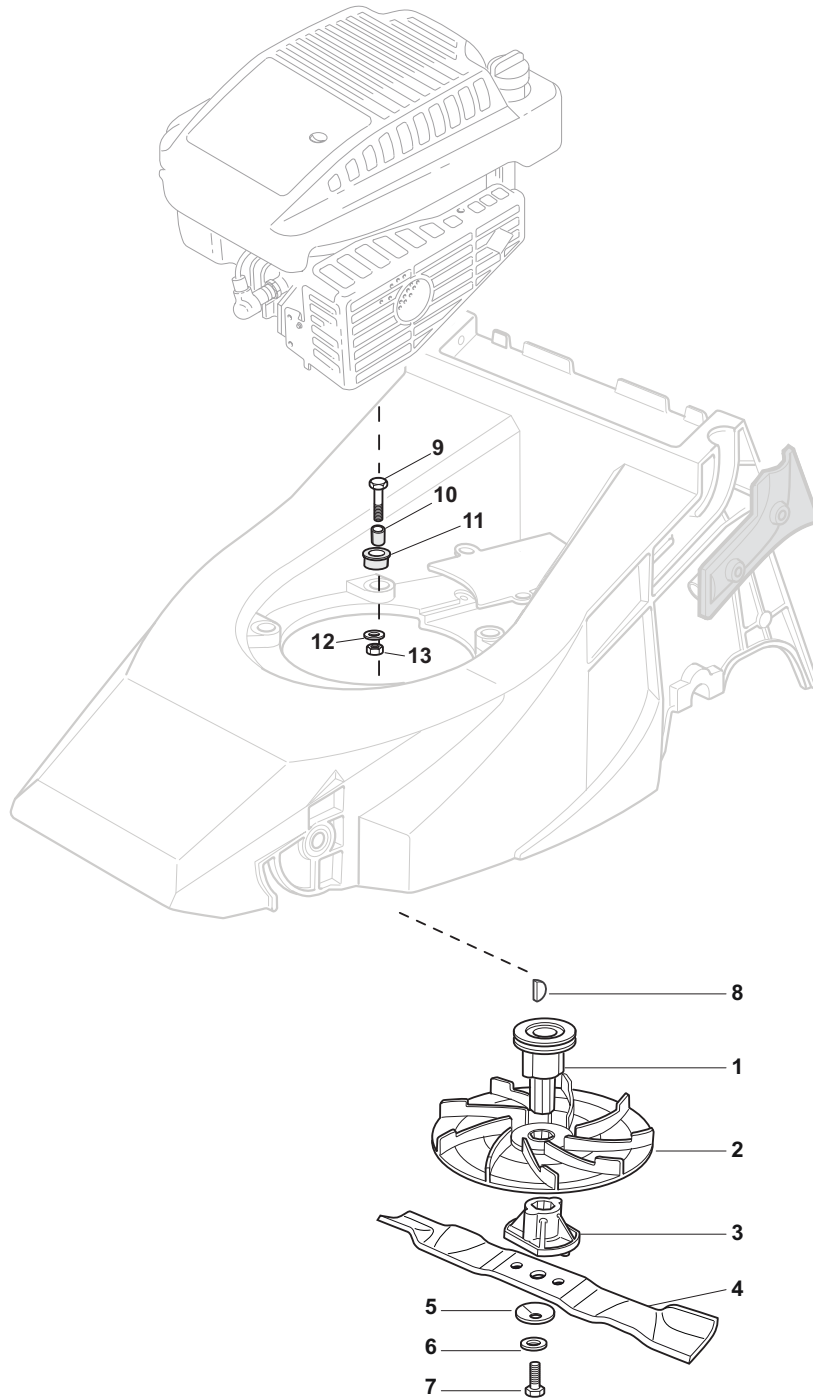

POSITION	PART NO.	Q.Ty	DESCRIPTION	NOTES
1	381006857/0	1	Handle, Upper Part	
2	181000621/1	1	Cable, Thread Engine Brake	
3	181003291/3	1	Lever, Engine Brake	
4	122041965/0	2	Bush	
6	122291050/0	1	Handgrip Black	
7	122041966/0	2	Bush	
8	181003288/1	1	Lever, Driving	
11	481007160/0	1	Throttle Cable	
12	381007221/0	1	Lever, Throttle	
13	112735105/0	2	Screw	
14	322981467/0	1	Plate	
15	112791500/0	1	Screw	
16	112530060/0	1	Elastic Washer	
18	112523040/0	2	Washer	
19	112154510/0	1	Nut	
20	422120158/0	1	Dash Board Black	
21	114356744/1	1	Label	
22	122943006/0	1	Screw	
23	112728460/0	1	Screw	
24	122430309/0	1	Spring	
25	112154330/0	1	Nut	
26	381008609/0	1	Outfit, Screws	

POSITION	PART NO.	Q.Ty	DESCRIPTION	NOTES
1	122120105/1	2	Ring Gear	
2	322600091/1	1	Protection, Wheel	
3	112608600/0	4	Seeger	
4	122570120/1	1	Pinion L	
5	119216035/0	2	Bearing	
6	122600090/0	1	Protection, R Wheel	
7	381000149/0	1	Axle, Rear Wheels	
8	122570110/1	1	Pinion R	
10	381000674/0	1	Rear Drive	
11	181003099/0	1	Gear Box	
12	122601909/0	1	Pulley	
13	112645705/0	1	Pin	
15	135064100/0	1	Belt	
16	122753000/0	2	Pin	
20	322785111/1	1	Support, Gear Box	
21	112728507/0	1	Screw	
22	112793850/0	1	Screw	
23	112293200/0	2	Nut	
24	112521350/0	1	Washer	
26	112728518/0	1	Screw	

POSITION	PART NO.	Q.Ty	DESCRIPTION	NOTES
1	122122200/0	8	Bearing	
2	381007420/1	2	Wheel Ø 170	
3	322110381/0	2	Hub Cap	
4	381007390/1	2	Wheel Ø 210	
5	322110382/0	2	Hub Cap	
6	112523060/0	4	Washer	
7	112155000/0	4	Nut	
8	112530150/0	4	Elastic Washer	

POSITION	PART NO.	Q.Ty	DESCRIPTION	NOTES
1	122465605/0	1	Hub Fan, Crankshaft Ø 22.2	
2	122245080/0	1	Fan	
3	122465604/0	1	Hub	
4	181004346/3	1	Blade Standard	
4	181004397/0	1	Blade Winged	
5	122160400/0	1	Elastic Washer	
6	112523080/0	1	Washer	
7	112736820/0	1	Screw	
8	112139100/0	1	Feather, Crankshaft Ø 22.2	
9	112691800/0	3	Screw	
10	122167840/0	3	Spacer	
11	122040265/0	3	Bush	
12	112523070/0	3	Washer	
13	112155000/0	3	Nut	