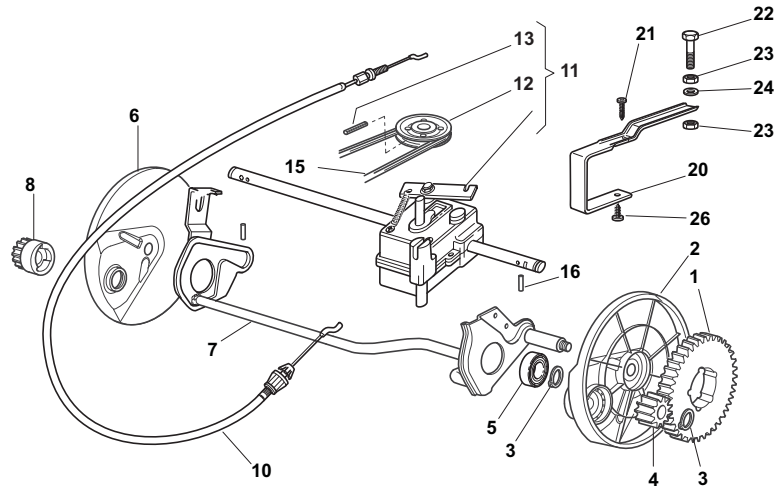

THIS INFORMATION IS NOT INTENDED FOR SALE OR RESALE, AND THIS NOTICE MUST REMAIN ON ALL COPIES.

...THINKING GREEN

POSITION	PART NO.	Q.Ty	DESCRIPTION	NOTES
1	381001416/2	1	Deck Red	
2	112500070/0	3	Rivet	
3	322735535/0	1	Sector, Height Adjustment	
4	112728680/0	2	Screw	
5	112523020/0	3	Washer	
6	122060172/0	1	Protection, Belt	
7	322735508/0	1	Sector, Height Adjustment	
8	322551632/1	2	Plate For Handle Fastening	
14	322484070/1	1	Muffler Guard	
21	112728680/0	2	Screw	
22	112521350/0	4	Washer	
23	322600042/0	1	Protection, R	
24	322600043/0	1	Protection, L	
25	112691900/0	2	Screw	
26	118566110/0	2	Cap	
29	112819120/0	2	Screw	
30	122680006/1	2	Washer	
31	122399900/0	2	Knob	
32	112293200/0	2	Nut	
33	181008606/1	1	Outfit, Screws	
34	381006917/0	2	Handle, Lower Part	
51	122400000/1	2	Knob	
52	322321502/1	1	Lever, Height Adjustment	
53	322321497/0	1	Lever, Height Adjustment	
54	112609260/0	1	Ring	
55	122519510/0	1	Pin	
56	381001410/0	1	Axle, Front Wheels	
57	122170950/0	1	R Spacer	
58	112523060/0	2	Washer	
59	112155000/0	2	Nut	
60	112521350/0	2	Washer	
61	122519515/0	1	Pin	
62	112530150/0	2	Elastic Washer	
68	112735402/0	4	Screw	
69	322545154/0	2	Plate	
71	112530150/0	2	Elastic Washer	

POSITION	PART NO.	Q.Ty	DESCRIPTION	NOTES
1	381006857/0	1	Handle, Upper Part	
2	181000621/1	1	Cable, Thread Engine Brake	
3	181003291/3	1	Lever, Engine Brake	
4	122041965/0	2	Bush	
6	122291050/0	1	Handgrip Black	
7	122041966/0	2	Bush	
8	181003288/1	1	Lever, Driving	
11	481007160/0	1	Throttle Cable	
12	381007221/0	1	Lever, Throttle	
13	112735105/0	2	Screw	
14	322981467/0	1	Plate	
15	112791500/0	1	Screw	
16	112530060/0	1	Elastic Washer	
18	112523040/0	2	Washer	
19	112154510/0	1	Nut	
20	422120158/0	1	Dash Board Black	
21	114356744/1	1	Label	
22	122943006/0	1	Screw	
23	112728460/0	1	Screw	
24	122430309/0	1	Spring	
25	112154330/0	1	Nut	
26	381008609/0	1	Outfit, Screws	