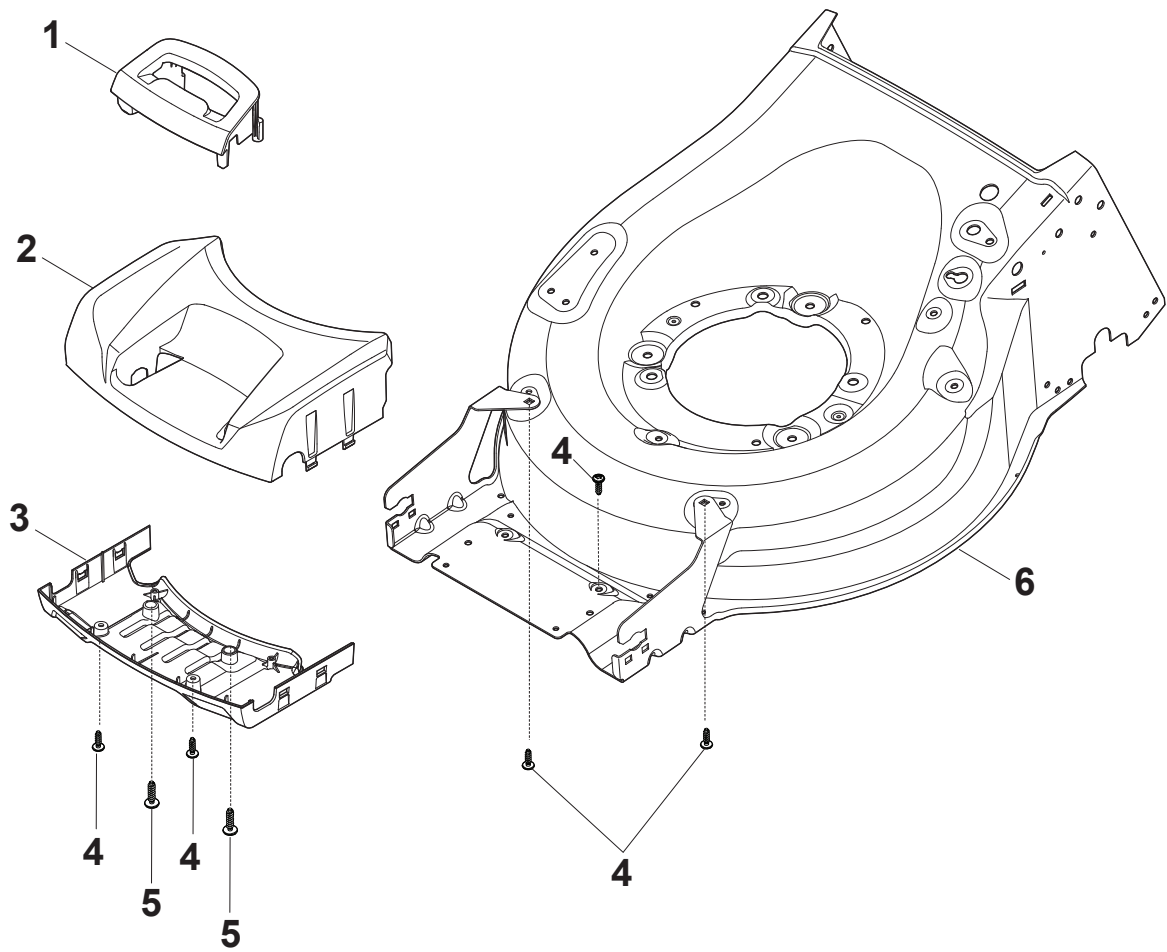

THIS INFORMATION IS NOT INTENDED FOR SALE OR RESALE, AND THIS NOTICE MUST REMAIN ON ALL COPIES.

Engineered to amaze you

Fig.	Q.ty	Part No	Description	Notes
1	1	322055262/0	Lower Cover	
2	1	322055263/0	Upper Cover	
3	1	322602026/0	Button	
4	5	112728699/0	Screw	
5	1	125943004/0	Screw	
6	1	122450477/0	Spring	
7	1	322981471/1	Plate	
8	5	112728697/0	Screw	
9	1	322602027/0	Lens	
10	1	322602028/0	Visualizer	
11	1	112154510/0	Nut	
12	1	112523040/0	Washer	
13	1	122517873/0	Pin	
14	1	381003475/1	Lever, Height Adjustment	
15	1	322778475/0	Bracket	
16	1	112815270/0	Screw	
17	1	122450480/0	Spring	
18	2	322545152/0	Plate	
19	4	112728697/0	Screw	
20	1	322778473/0	Bracket	
21	1	181003114/0	Gear Box	
22	1	122450478/0	Spring	
23	1	381302885/0	Front Wheel Axle	
24	1	381302889/0	Rear Wheel Axle	
25	1	135063900/0	Belt	
26	2	119216035/0	Bearing	
27	1	122570134/0	Left Pinion	
28	1	122570133/0	Right Pinion	
29	4	112608600/0	Seeger	
30	2	122753000/0	Pin	
31	1	381002047/0	Wheels Control Rod	
32	2	122519823/0	Pin	
33	2	322785305/1	Support	
34	4	112728697/0	Screw	
35	2	112436051/0	Plate	
36	1	112645708/0	Pin	
37	2	322600145/0	Protection, Wheel	NOT for Delta Hole wheels
38	2	322600208/0	Protection, Wheel	
39	1	122601909/0	Pulley	

Fig.	Q.ty	Part No	Description	Notes
1	1	381006787/0	Handle, Upper Part	Black without Sponge
2	1	122430313/0	Guide Spring	
3	1	112521330/0	Washer	
4	1	112154510/0	Nut	
5	1	118390020/0	Conduit Clip	
6	1	181003363/1	Lever, Engine Brake Black	Black
7	1	181030106/0	Cable, Thread Engine Brake	For B&S 550E-625E-650EXI-675EXI-675IS-850 Engine
8	1	112727783/0	Screw	
9	1	112154510/0	Nut	
10	1	181003364/0	Drive Control Lever	Black
11	1	381030104/0	Clutch Cable	
12	1	322551640/0	Plate	
13	1	381007563/0	Lower handle	Black
14	4	322399835/0	Knob	
15	4	122131750/0	Nut	
16	4	322680016/0	Washer	
17	2	381103350/0	Handle	Black
18	2	381003253/0	Handle	Black