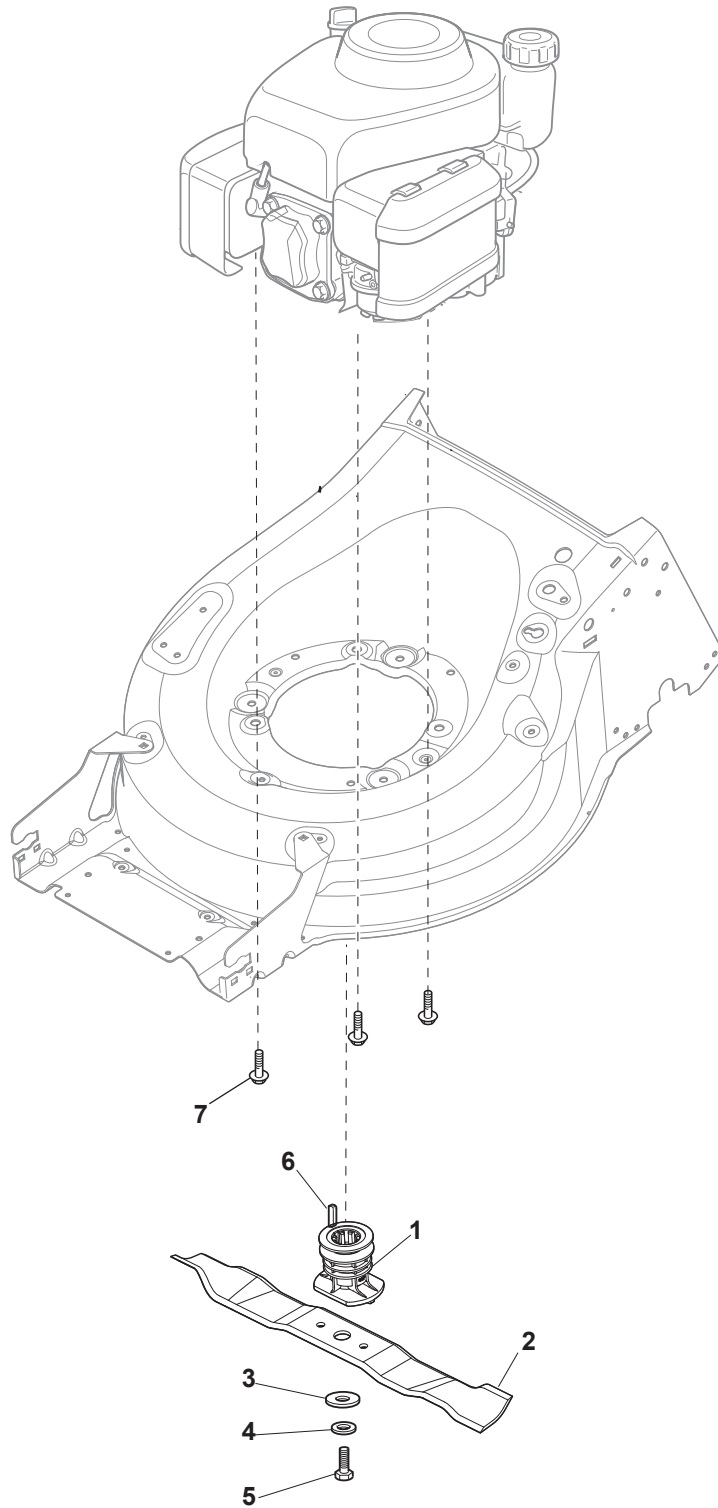

**DELTA Wheel (Pierced) - Ø 200**

**DELTA Wheel - Ø 280**

Fig.	Q.ty	Part No	Description	Notes
1	2	381007477/0	Wheel	
2	8	119216035/0	Bearing	
3	2	322110640/0	Hub Cap Grey	
4	2	381007478/1	Wheel	
5	2	322110641/0	Hub Cap Grey	
6	6	112728706/0	Screw	
7	2	322120115/0	Wheels Crown	

Fig.	Q.ty	Part No	Description	Notes
1	1	381005195/0	Bracket-Rh	Black
2	1	381005197/0	Bracket-Lh	Black
3	6	112727801/0	Screw	
4	2	322545213/0	Plate	
5	1	322600310/0	Rear door	Not for TR/E models
6	1	322108316/0	Conveyor	
7	6	112728699/0	Screw	
8	1	322060270/1	Carter Mulching	
9	2	112735645/0	Screw	
10	2	112154510/0	Nut	
11	2	112815205/0	Screw	
12	2	112521330/0	Washer	
13	1	119035000/0	Or Ring	
14	1	112728697/0	Screw	
15	1	322034002/0	Washing Connection	
16	1	322140245/0	Deflector	
17	1	112645708/0	Pin	

Fig.	Q.ty	Part No	Description	Notes
1	1	122465607/3	Hub With Pulley, Crankshaft Ø 22.2	for GGP and B&S Engines
2	1	181004366/2	Blade	
3	1	122160400/0	Elastic Disc	
4	1	112523080/0	Washer	
5	1	112735698/0	Screw	for GGP-B&S-HONDA Engines
6	1	112139100/0	Key	for GGP and B&S Engines
7	3	112735108/1	Screw	for GGP-B&S-HONDA Engines