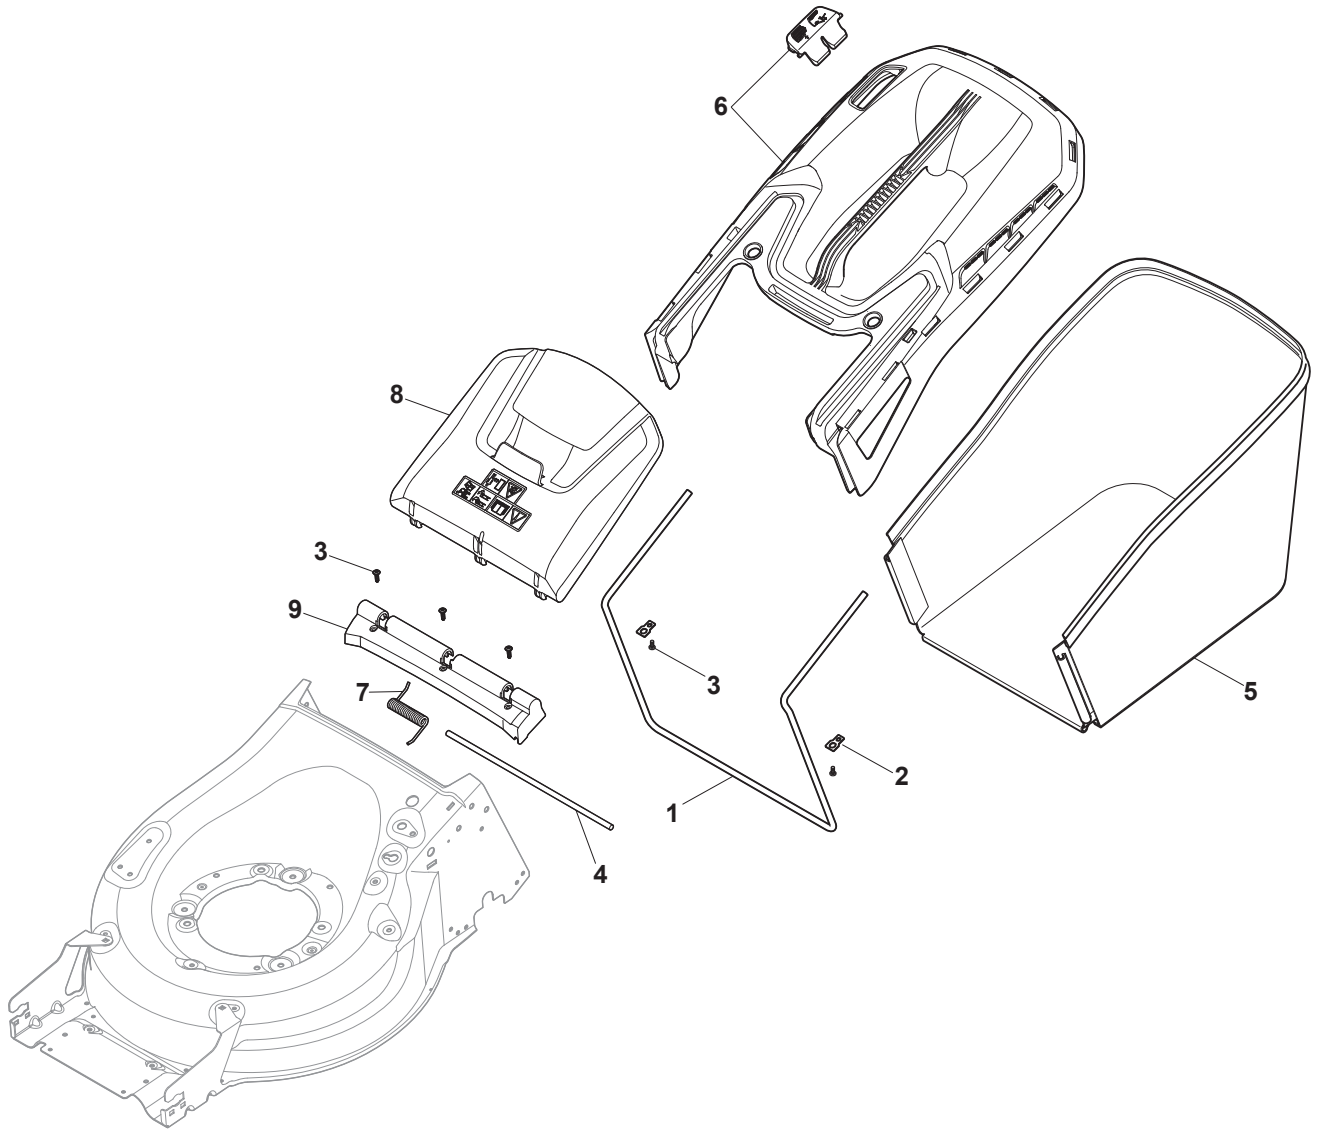

Fig.	Q.ty	Part No	Description	Notes
1	1	122465607/3	Hub With Pulley, Crankshaft Ø 22.2	for GGP and B&S Engines
2	1	181004366/2	Blade	
3	1	122160400/0	Elastic Disc	
4	1	112523080/0	Washer	
5	1	112735698/0	Screw	for GGP-B&S-HONDA Engines
6	1	112139100/0	Key	for GGP and B&S Engines
7	3	112735108/1	Screw	for GGP-B&S-HONDA Engines