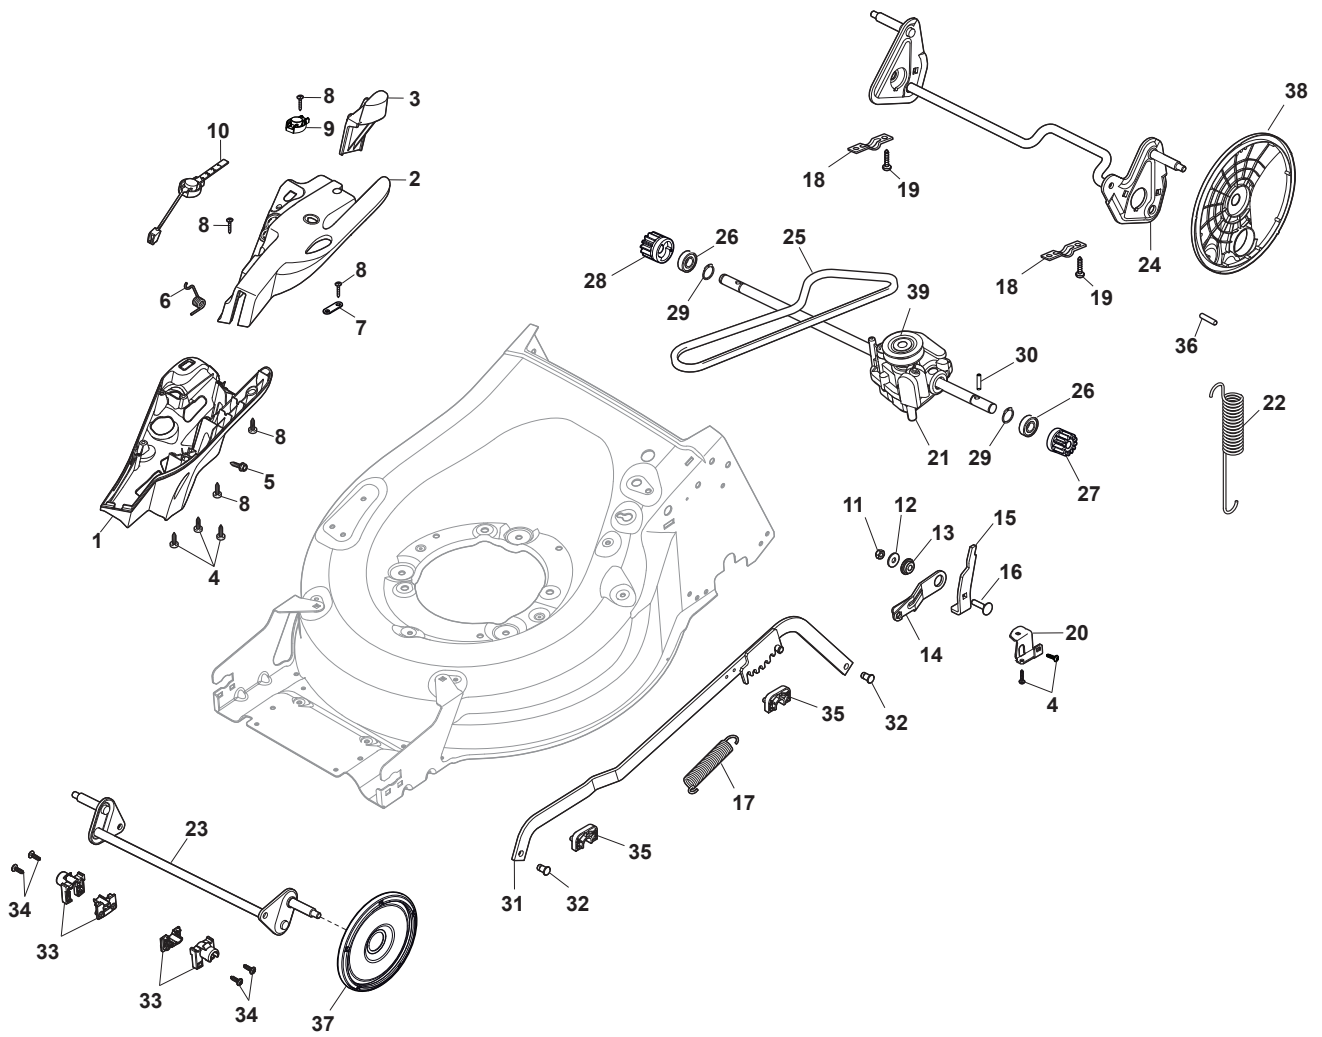

THIS INFORMATION IS NOT INTENDED FOR SALE OR RESALE, AND THIS NOTICE MUST REMAIN ON ALL COPIES.

Engineered to amaze you

Fig.	Q.ty	Part No	Description	Notes
1	1	322055262/0	Lower Cover	
2	1	322055263/0	Upper Cover	
3	1	322602026/0	Button	
4	5	112728699/0	Screw	
5	1	125943004/0	Screw	
6	1	122450477/0	Spring	
7	1	322981471/1	Plate	
8	5	112728697/0	Screw	
9	1	322602027/0	Lens	
10	1	322602028/0	Visualizer	
11	1	112154510/0	Nut	
12	1	112523040/0	Washer	
13	1	122517873/0	Pin	
14	1	381003475/1	Lever, Height Adjustment	
15	1	322778475/0	Bracket	
16	1	112815270/0	Screw	
17	1	122450480/0	Spring	
18	2	322545152/0	Plate	
19	4	112728697/0	Screw	
20	1	322778473/0	Bracket	
21	1	181003114/0	Gear Box	
22	1	122450478/0	Spring	
23	1	381302885/0	Front Wheel Axle	
24	1	381302889/0	Rear Wheel Axle	
25	1	135063900/0	Belt	
26	2	119216035/0	Bearing	
27	1	122570134/0	Left Pinion	
28	1	122570133/0	Right Pinion	
29	4	112608600/0	Seeger	
30	2	122753000/0	Pin	
31	1	381002047/0	Wheels Control Rod	
32	2	122519823/0	Pin	
33	2	322785305/1	Support	
34	4	112728697/0	Screw	
35	2	112436051/0	Plate	
36	1	112645708/0	Pin	
37	2	322600145/0	Protection, Wheel	NOT for Delta Hole wheels
38	2	322600208/0	Protection, Wheel	
39	1	122601909/0	Pulley	

Fig.	Q.ty	Part No	Description	Notes
1	1	381006787/0	Handle, Upper Part	Black without Sponge
2	1	122430313/0	Guide Spring	
3	1	112521330/0	Washer	
4	1	112154510/0	Nut	
5	1	118390020/0	Conduit Clip	
6	1	181003363/1	Lever, Engine Brake Black	Black
7	1	181030106/0	Cable, Thread Engine Brake	For B&S 550E-625E-650EXI-675EXI-675IS-850 Engine
8	1	112727783/0	Screw	
9	1	112154510/0	Nut	
10	1	181003364/0	Drive Control Lever	Black
11	1	381030104/0	Clutch Cable	
12	1	322551640/0	Plate	
13	1	381007563/0	Lower handle	Black
14	4	322399835/0	Knob	
15	4	122131750/0	Nut	
16	4	322680016/0	Washer	
17	2	381103350/0	Handle	Black
18	2	381003253/0	Handle	Black