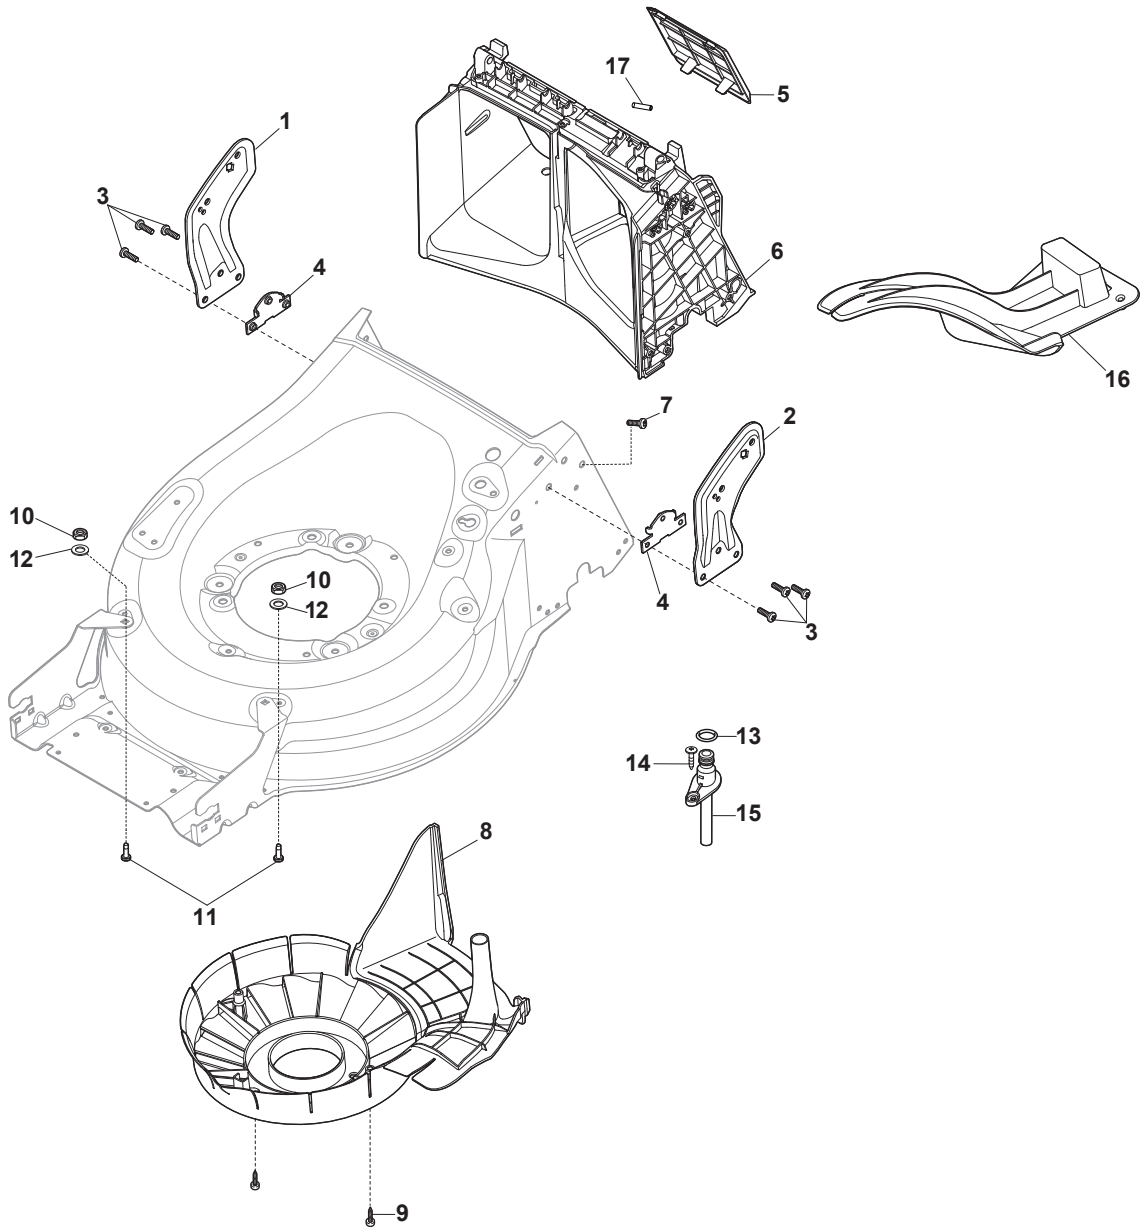

THIS INFORMATION IS NOT INTENDED FOR SALE OR RESALE, AND THIS NOTICE MUST REMAIN ON ALL COPIES.

Engineered to amaze you

Fig.	Q.ty	Part No	Description	Notes
1	1	322055262/0	Lower Cover	
2	1	322055263/0	Upper Cover	
3	1	322602026/0	Button	
4	5	112728699/0	Screw	
5	1	125943004/0	Screw	
6	1	122450477/0	Spring	
7	1	322981471/1	Plate	
8	5	112728697/0	Screw	
9	1	322602027/0	Lens	
10	1	322602028/0	Visualizer	
11	1	112154510/0	Nut	
12	1	112523040/0	Washer	
13	1	122517873/0	Pin	
14	1	381003475/1	Lever, Height Adjustment	
15	1	322778475/0	Bracket	
16	1	112815270/0	Screw	
17	1	122450480/0	Spring	
18	2	322545152/0	Plate	
19	4	112728697/0	Screw	
20	1	322778473/0	Bracket	
21	1	181003114/0	Gear Box	
22	1	122450478/0	Spring	
23	1	381302885/0	Front Wheel Axle	
24	1	381302889/0	Rear Wheel Axle	
25	1	135063900/0	Belt	
26	2	119216035/0	Bearing	
27	1	122570134/0	Left Pinion	
28	1	122570133/0	Right Pinion	
29	4	112608600/0	Seeger	
30	2	122753000/0	Pin	
31	1	381002047/0	Wheels Control Rod	
32	2	122519823/0	Pin	
33	2	322785305/1	Support	
34	4	112728697/0	Screw	
35	2	112436051/0	Plate	
36	1	112645708/0	Pin	
37	2	322600145/0	Protection, Wheel	NOT for Delta Hole wheels
38	2	322600208/0	Protection, Wheel	
39	1	122601909/0	Pulley	

**DELTA Wheel (Pierced) - Ø 200**

**DELTA Wheel - Ø 280**

Fig.	Q.ty	Part No	Description	Notes
1	2	381007477/0	Wheel	
2	8	119216035/0	Bearing	
3	2	322110640/0	Hub Cap Grey	
4	2	381007478/1	Wheel	
5	2	322110641/0	Hub Cap Grey	
6	6	112728706/0	Screw	
7	2	322120115/0	Wheels Crown	