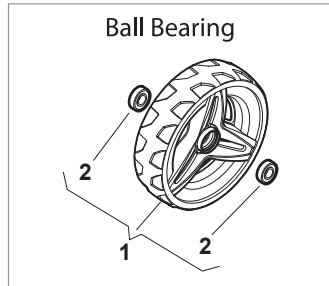

DELTA Wheel (Pierced) - Ø 200

DELTA Wheel - Ø 280

Fig.	Q.ty	Part No	Description	Notes
1	2	381007477/0	Wheel	
2	8	119216035/0	Bearing	
3	2	322110640/0	Hub Cap Grey	
4	2	381007478/1	Wheel	
5	2	322110641/0	Hub Cap Grey	
6	6	112728706/0	Screw	
7	2	322120115/0	Wheels Crown