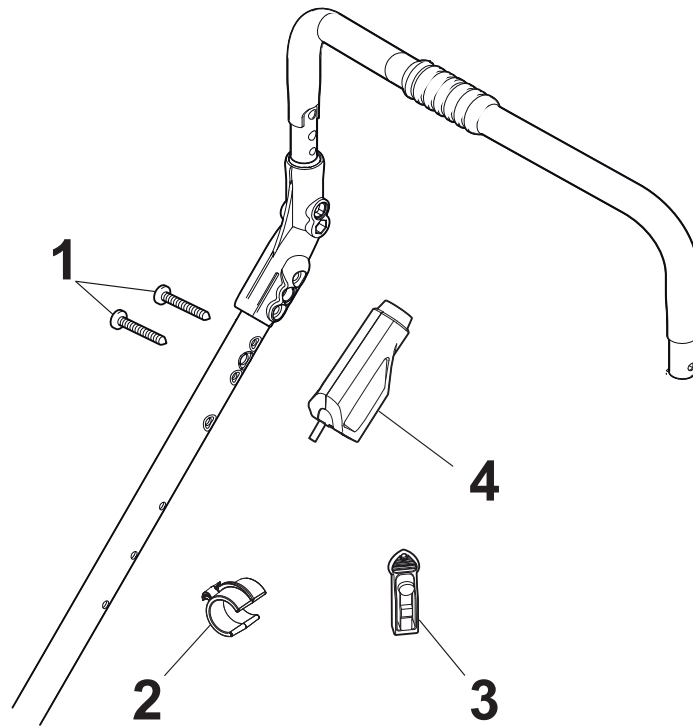

Fig.	Q.ty	Part No	Description	Notes
1	1	381006787/0	Handle, Upper Part	Black without Sponge
2	1	122430313/0	Guide Spring	
3	1	112521330/0	Washer	
4	1	112154510/0	Nut	
5	1	118390020/0	Conduit Clip	
6	1	181003363/1	Lever, Engine Brake Black	Black
7	1	181030106/0	Cable, Thread Engine Brake	For B&S 550E-625E-650EXI-675EXI-675IS-850 Engine
8	1	112727783/0	Screw	
9	1	112154510/0	Nut	
10	1	181003364/0	Drive Control Lever	Black
11	1	381030104/0	Clutch Cable	
12	1	322551640/0	Plate	
13	1	381007563/0	Lower handle	Black
14	4	322399835/0	Knob	
15	4	122131750/0	Nut	
16	4	322680016/0	Washer	
17	2	381103350/0	Handle	Black
18	2	381003253/0	Handle	Black

Fig.	Q.ty	Part No	Description	Notes
1	1	112728702/0	Screw	without Varietor
1	1	112728300/0	Screw	with Varietor
2	1	133320022/0	Fastpoint Clamp	
3	1	322076570/1	Battery Safety Key	
4	1	381600400/0	Switch	
5	1	118120061/0	Battery	
6	1	118204136/0	Battery Charger	CE plugg
6	1	118204137/0	Battery Charger	UK plugg

**DELTA Wheel (Pierced) - Ø 200**

**DELTA Wheel - Ø 280**

Fig.	Q.ty	Part No	Description	Notes
1	2	381007477/0	Wheel	
2	8	119216035/0	Bearing	
3	2	322110640/0	Hub Cap Grey	
4	2	381007478/1	Wheel	
5	2	322110641/0	Hub Cap Grey	
6	6	112728706/0	Screw	
7	2	322120115/0	Wheels Crown	