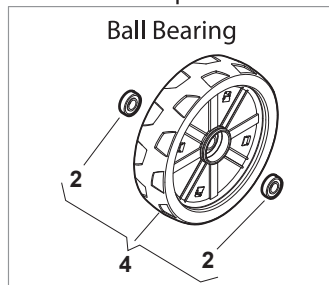

DELTA Wheel (Pierced) - Ø 200

DELTA Wheel - Ø 280

Fig.	Q.ty	Part No	Description	Notes
1	2	381007477/0	Wheel	
2	8	119216035/0	Bearing	
3	2	322110640/0	Hub Cap Grey	
4	2	381007478/1	Wheel	
5	2	322110641/0	Hub Cap Grey	
6	6	112728706/0	Screw	
7	2	322120115/0	Wheels Crown