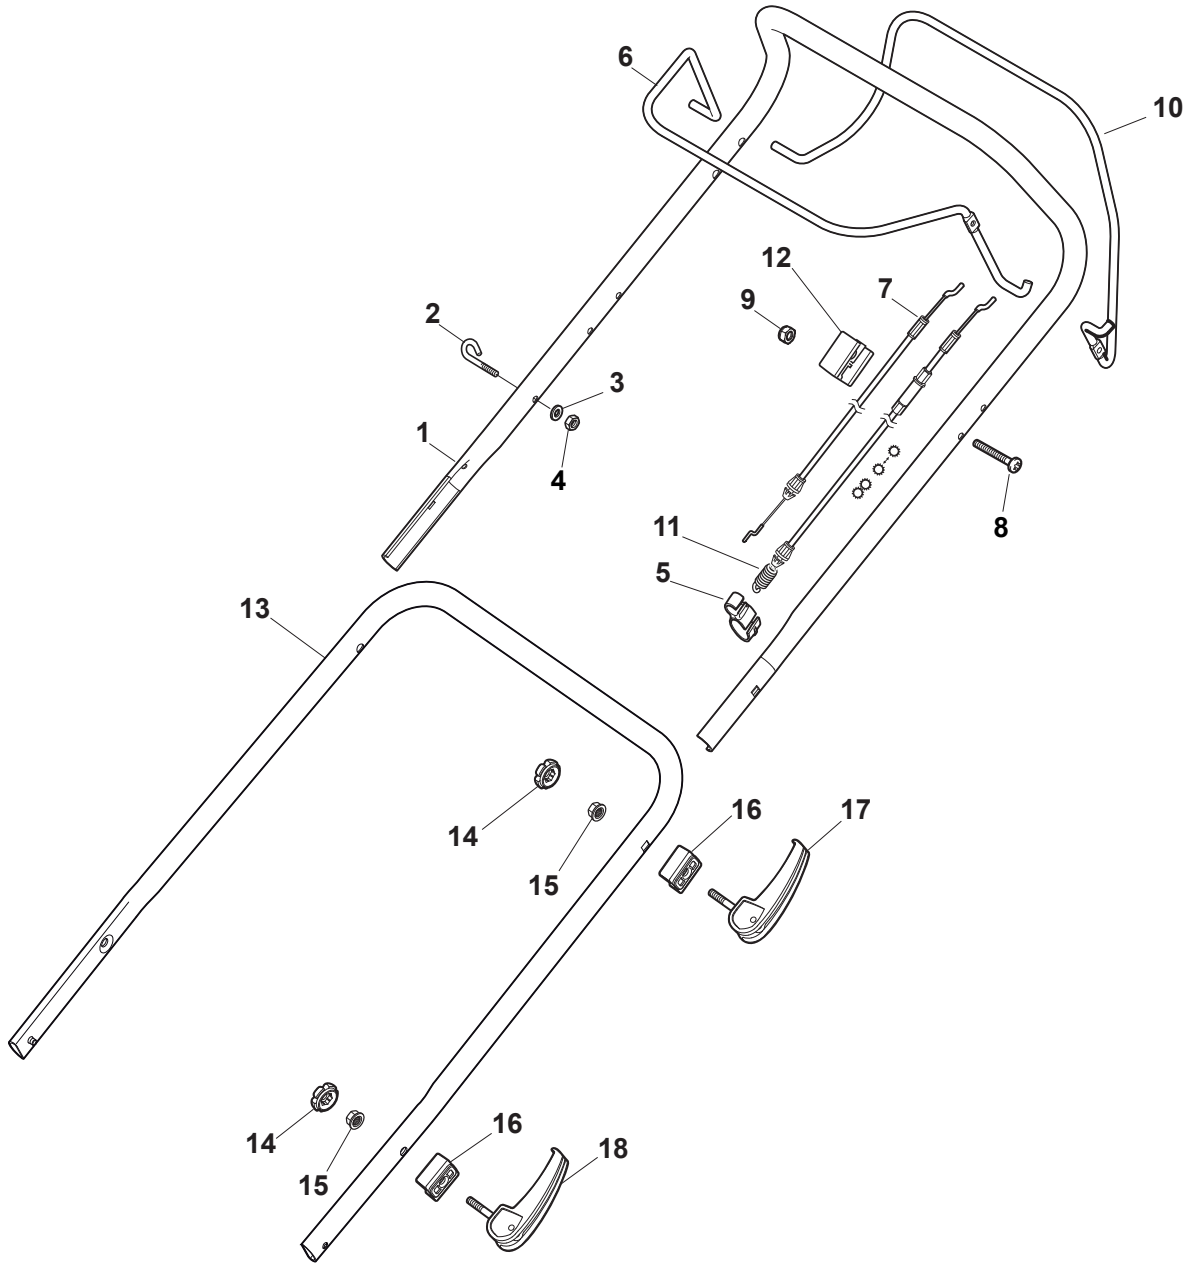

Fig.	Q.ty	Part No	Description	Notes
1	1	381006787/0	Handle, Upper Part	Black without Sponge
2	1	122430313/0	Guide Spring	
3	1	112521330/0	Washer	
4	1	112154510/0	Nut	
5	1	118390020/0	Conduit Clip	
6	1	181003363/1	Lever, Engine Brake Black	Black
7	1	181030106/0	Cable, Thread Engine Brake	For B&S 550E-625E-650EXI-675EXI-675IS-850 Engine
8	1	112727783/0	Screw	
9	1	112154510/0	Nut	
10	1	181003364/0	Drive Control Lever	Black
11	1	381030104/0	Clutch Cable	
12	1	322551640/0	Plate	
13	1	381007563/0	Lower handle	Black
14	4	322399835/0	Knob	
15	4	122131750/0	Nut	
16	4	322680016/0	Washer	
17	2	381103350/0	Handle	Black
18	2	381003253/0	Handle	Black