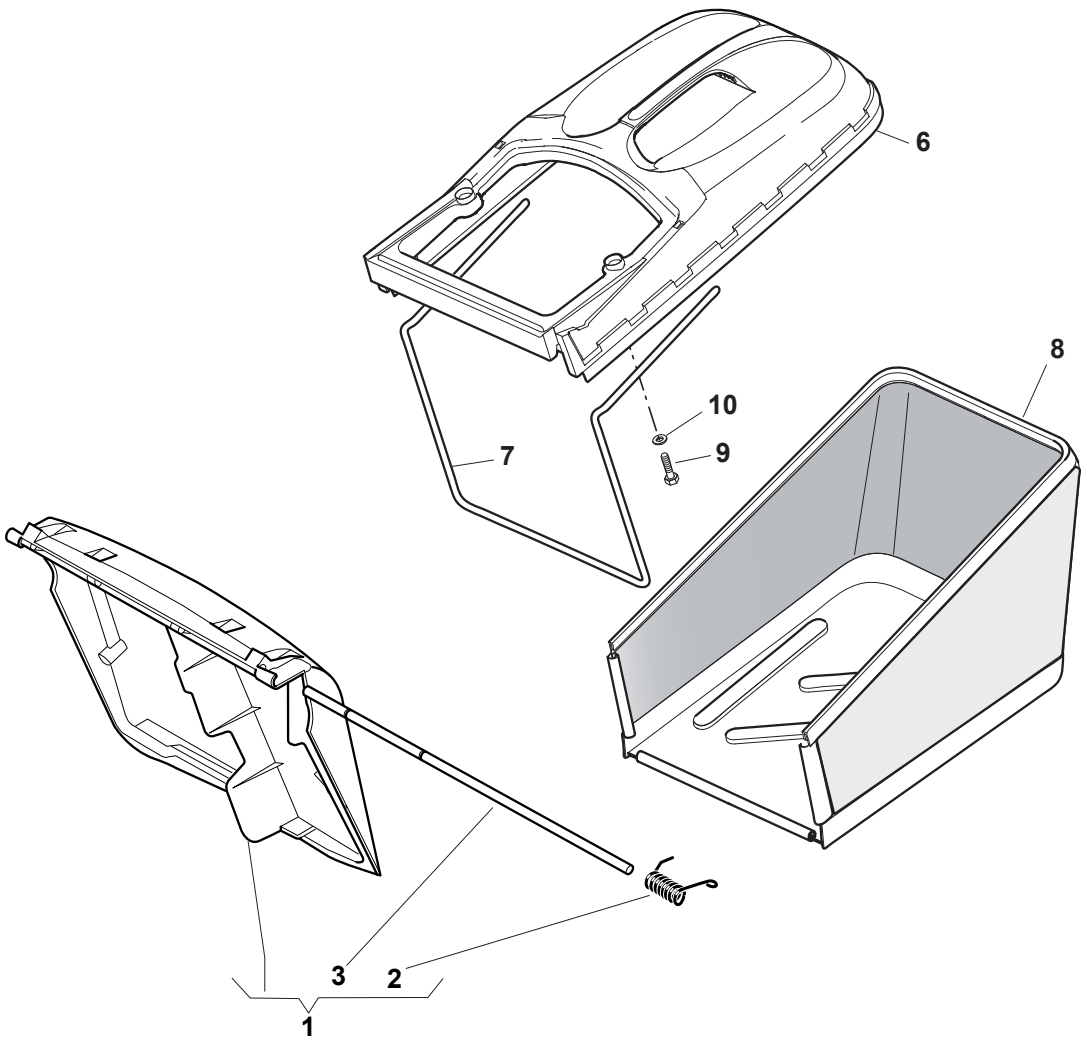

POSITION	PART NO.	Q.Ty	DESCRIPTION	NOTES
1	381006861/0	1	Handle, Upper Part	
2	112819120/0	2	Screw	
3	122671651/0	2	Washer	
4	322399804/1	2	Knob	
5	112293200/0	2	Nut	
6	122430309/0	1	Spring	
7	112154330/0	1	Nut	
8	181000757/0	1	Cable, Thread Engine Brake	
9	181003291/3	1	Lever, Engine Brake	
10	122041966/0	2	Bush	
13	122291050/0	1	Handgrip Black	
14	181003288/1	1	Lever, Driving	
15	322041965/1	2	Bush	
16	381008610/1	1	Outfit, Screws	
21	481007160/0	1	Throttle Cable	
22	381007280/2	1	Lever, Throttle	
23	112735105/0	2	Screw	
24	322981467/0	1	Plate	
25	112791500/0	1	Screw	
26	112530060/0	1	Elastic Washer	
27	112523040/0	1	Washer	
28	112523040/0	1	Washer	
29	112154510/0	1	Nut	
30	422120158/0	1	Dash Board Black	
31	114356744/1	1	Label	
32	122943006/0	1	Screw	
33	112728460/0	1	Screw	
35	381008609/0	1	Outfit, Screws	
36	381000669/0	1	Cable, Rear Drive	GT
36	381000673/0	1	Cable, Rear Drive	Bi. Ci. Di.

POSITION	PART NO.	Q.Ty	DESCRIPTION	NOTES
1	112608600/0	2	Seeger	
2	122570120/1	1	Pinion L	
3	122120105/1	2	Ring Gear	
4	322600268/0	2	Protection, Wheel	
5	122570110/1	1	Pinion R	
6	112608600/0	2	Seeger	
7	119216035/0	2	Bearing	
8	381302867/0	1	Axle, Rear Wheels	
9	122753000/0	2	Pin	
10	181003079/1	1	Gear Box	
10	181003082/1	1	Gear Box	
11	122601909/0	1	Pulley	
12	112645705/0	1	Pin	
13	122033281/0	1	Adjustment Rod	
14	122041957/1	1	Bush	
15	122450063/0	1	Spring	
16	322680009/0	1	Washer	
17	112154510/0	1	Nut	
18	122110230/0	1	Cap	
19	135064195/0	1	Belt	

POSITION	PART NO.	Q.Ty	DESCRIPTION	NOTES
1	122122200/0	8	Bearing	
2	381007490/0	4	Wheel Ø 210	
3	322110643/0	4	Hub Cap	
6	112521350/0	8	Washer	
7	112155000/0	8	Nut	
8	112521350/0	2	Washer	

POSITION	PART NO.	Q.Ty	DESCRIPTION	NOTES
1	122465607/3	1	Hub With Pulley, Crankshaft Ø 22.2	
2	181004381/1	1	Blade Standard	
3	122160400/0	1	Elastic Washer	
4	112523080/0	1	Washer	
5	112735698/0	1	Screw	
6	112139100/0	1	Feather, Crankshaft Ø 22.2	
7	112155000/0	3	Nut	
8	112521350/0	3	Screw	
9	112691800/0	2	Screw	