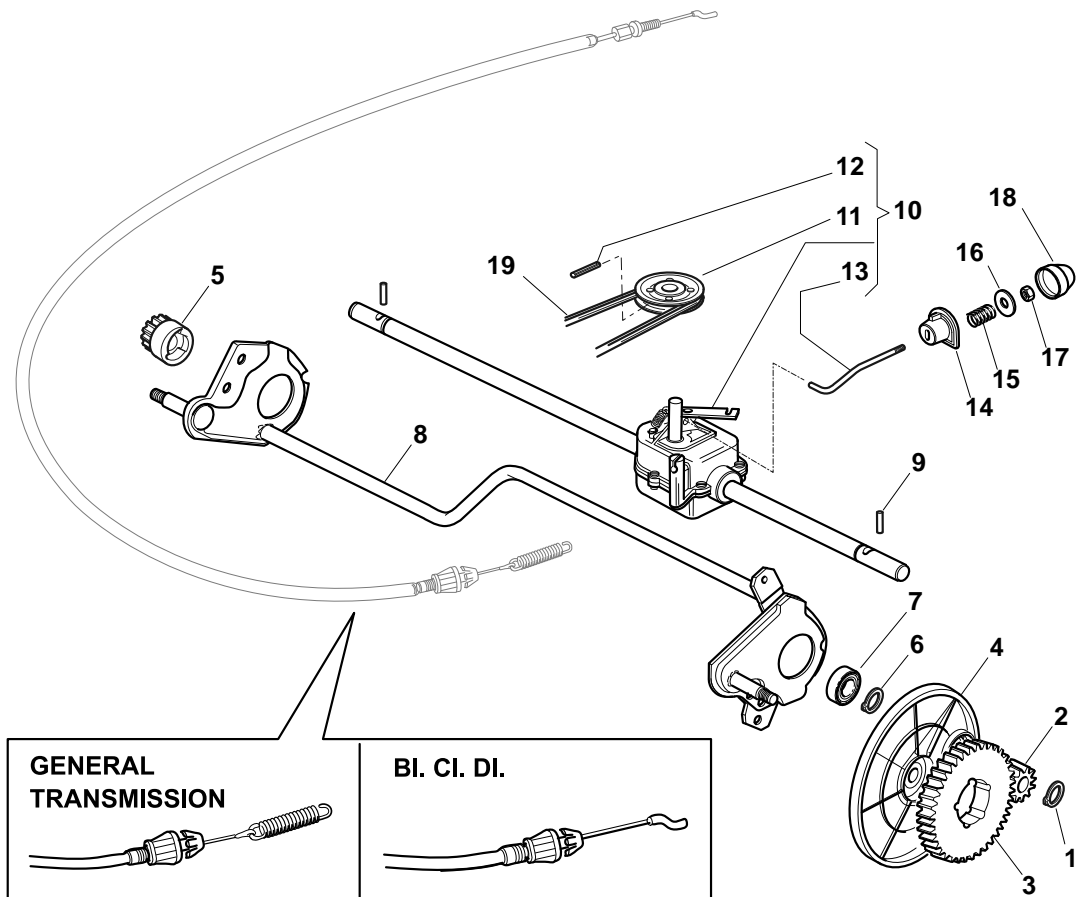

POSITION	PART NO.	Q.Ty	DESCRIPTION	NOTES
1	381006861/0	1	Handle, Upper Part	
2	112819120/0	2	Screw	
3	122671651/0	2	Washer	
4	322399804/1	2	Knob	
5	112293200/0	2	Nut	
6	122430309/0	1	Spring	
7	112154330/0	1	Nut	
8	181000757/0	1	Cable, Thread Engine Brake	
9	181003291/3	1	Lever, Engine Brake	
10	122041966/0	2	Bush	
13	122291050/0	1	Handgrip Black	
14	181003288/1	1	Lever, Driving	
15	322041965/1	2	Bush	
16	381008610/1	1	Outfit, Screws	
21	481007160/0	1	Throttle Cable	
22	381007280/2	1	Lever, Throttle	
23	112735105/0	2	Screw	
24	322981467/0	1	Plate	
25	112791500/0	1	Screw	
26	112530060/0	1	Elastic Washer	
27	112523040/0	1	Washer	
28	112523040/0	1	Washer	
29	112154510/0	1	Nut	
30	422120158/0	1	Dash Board Black	
31	114356744/1	1	Label	
32	122943006/0	1	Screw	
33	112728460/0	1	Screw	
35	381008609/0	1	Outfit, Screws	
36	381000669/0	1	Cable, Rear Drive	GT
36	381000673/0	1	Cable, Rear Drive	Bi. Ci. Di.

POSITION	PART NO.	Q.Ty	DESCRIPTION	NOTES
1	112608600/0	2	Seeger	
2	122570120/1	1	Pinion L	
3	122120105/1	2	Ring Gear	
4	322600268/0	2	Protection, Wheel	
5	122570110/1	1	Pinion R	
6	112608600/0	2	Seeger	
7	119216035/0	2	Bearing	
8	381302867/0	1	Axle, Rear Wheels	
9	122753000/0	2	Pin	
10	181003079/1	1	Gear Box	
10	181003082/1	1	Gear Box	
11	122601909/0	1	Pulley	
12	112645705/0	1	Pin	
13	122033281/0	1	Adjustment Rod	
14	122041957/1	1	Bush	
15	122450063/0	1	Spring	
16	322680009/0	1	Washer	
17	112154510/0	1	Nut	
18	122110230/0	1	Cap	
19	135064195/0	1	Belt	

POSITION	PART NO.	Q.Ty	DESCRIPTION	NOTES
1	122122200/0	8	Bearing	
2	381007490/0	4	Wheel Ø 210	
3	322110643/0	4	Hub Cap	
6	112521350/0	8	Washer	
7	112155000/0	8	Nut	
8	112521350/0	2	Washer	

POSITION	PART NO.	Q.Ty	DESCRIPTION	NOTES
1	122465607/3	1	Hub With Pulley, Crankshaft Ø 22.2	
2	181004381/1	1	Blade Standard	
3	122160400/0	1	Elastic Washer	
4	112523080/0	1	Washer	
5	112735698/0	1	Screw	
6	112139100/0	1	Feather, Crankshaft Ø 22.2	
7	112155000/0	3	Nut	
8	112521350/0	3	Screw	
9	112691800/0	2	Screw	