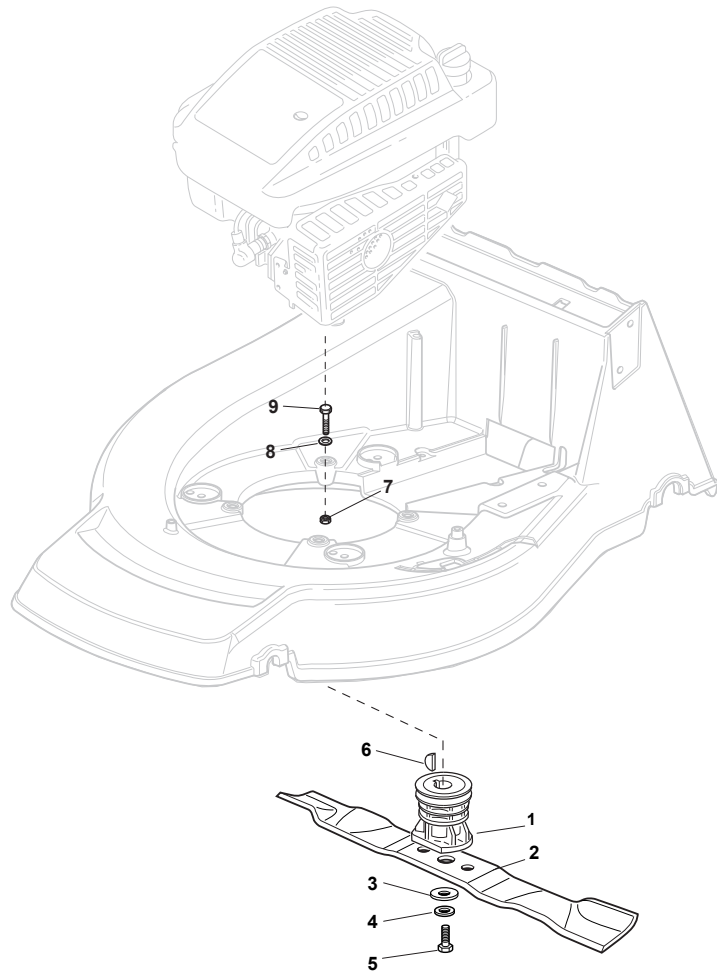

POSITION	PART NO.	Q.Ty	DESCRIPTION	NOTES
1	122465607/3	1	Hub With Pulley, Crankshaft Ø 22.2	
2	181004381/1	1	Blade Standard	
3	122160400/0	1	Elastic Washer	
4	112523080/0	1	Washer	
5	112735698/0	1	Screw	
6	112139100/0	1	Feather, Crankshaft Ø 22.2	
7	112155000/0	3	Nut	
8	112521350/0	3	Screw	
9	112691800/0	2	Screw