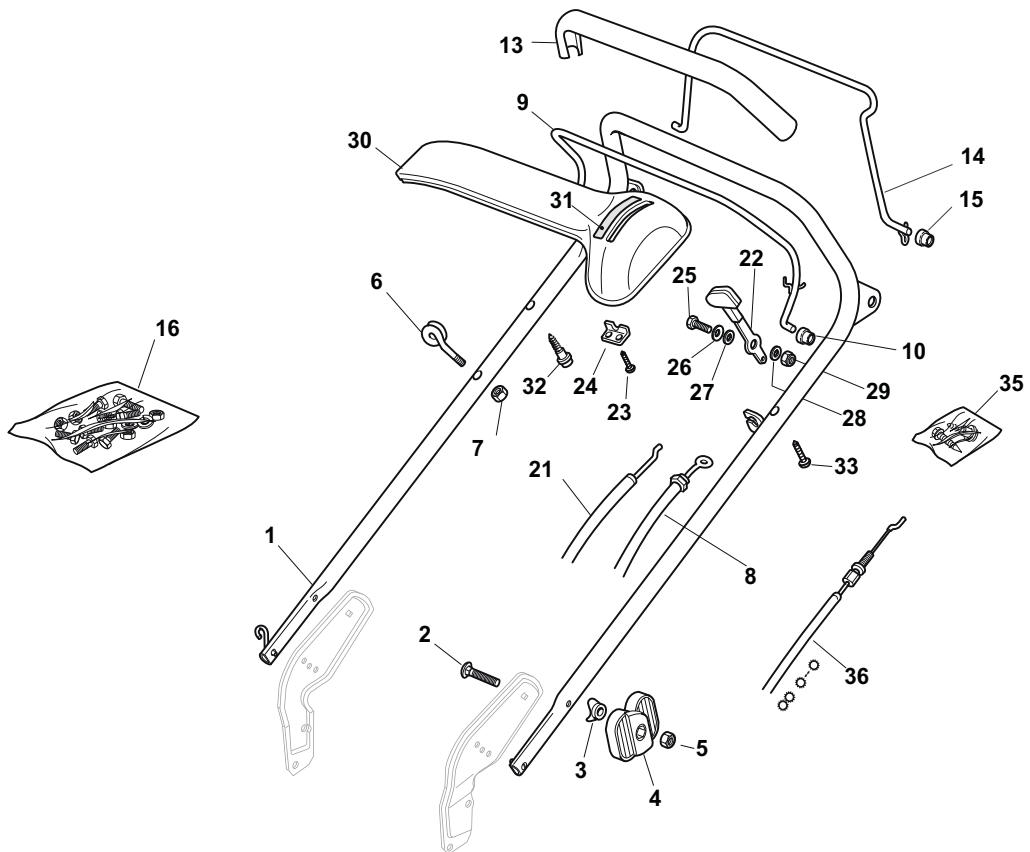

POSITION	PART NO.	Q.Ty	DESCRIPTION	NOTES
1	381006861/0	1	Handle, Upper Part	
2	112819120/0	2	Screw	
3	122671651/0	2	Washer	
4	322399804/1	2	Knob	
5	112293200/0	2	Nut	
6	122430309/0	1	Spring	
7	112154330/0	1	Nut	
8	181000757/0	1	Cable, Thread Engine Brake	
9	181003291/3	1	Lever, Engine Brake	
10	122041966/0	2	Bush	
13	122291050/0	1	Handgrip Black	
14	181003288/1	1	Lever, Driving	
15	322041965/1	2	Bush	
16	381008610/1	1	Outfit, Screws	
21	481007160/0	1	Throttle Cable	
22	381007280/2	1	Lever, Throttle	
23	112735105/0	2	Screw	
24	322981467/0	1	Plate	
25	112791500/0	1	Screw	
26	112530060/0	1	Elastic Washer	
27	112523040/0	1	Washer	
28	112523040/0	1	Washer	
29	112154510/0	1	Nut	
30	422120158/0	1	Dash Board Black	
31	114356744/1	1	Label	
32	122943006/0	1	Screw	
33	112728460/0	1	Screw	
35	381008609/0	1	Outfit, Screws	
36	381000669/0	1	Cable, Rear Drive	GT
36	381000673/0	1	Cable, Rear Drive	Bi. Ci. Di.

POSITION	PART NO.	Q.Ty	DESCRIPTION	NOTES
1	112608600/0	2	Seeger	
2	122570120/1	1	Pinion L	
3	122120105/1	2	Ring Gear	
4	322600268/0	2	Protection, Wheel	
5	122570110/1	1	Pinion R	
6	112608600/0	2	Seeger	
7	119216035/0	2	Bearing	
8	381302867/0	1	Axle, Rear Wheels	
9	122753000/0	2	Pin	
10	181003079/1	1	Gear Box	
10	181003082/1	1	Gear Box	
11	122601909/0	1	Pulley	
12	112645705/0	1	Pin	
13	122033281/0	1	Adjustment Rod	
14	122041957/1	1	Bush	
15	122450063/0	1	Spring	
16	322680009/0	1	Washer	
17	112154510/0	1	Nut	
18	122110230/0	1	Cap	
19	135064195/0	1	Belt	

POSITION	PART NO.	Q.Ty	DESCRIPTION	NOTES
1	122122200/0	8	Bearing	
2	381007490/0	4	Wheel Ø 210	
3	322110643/0	4	Hub Cap	
6	112521350/0	8	Washer	
7	112155000/0	8	Nut	
8	112521350/0	2	Washer	

POSITION	PART NO.	Q.Ty	DESCRIPTION	NOTES
1	122465607/3	1	Hub With Pulley, Crankshaft Ø 22.2	
2	181004381/1	1	Blade Standard	
3	122160400/0	1	Elastic Washer	
4	112523080/0	1	Washer	
5	112735698/0	1	Screw	
6	112139100/0	1	Feather, Crankshaft Ø 22.2	
7	112155000/0	3	Nut	
8	112521350/0	3	Screw	
9	112691800/0	2	Screw	