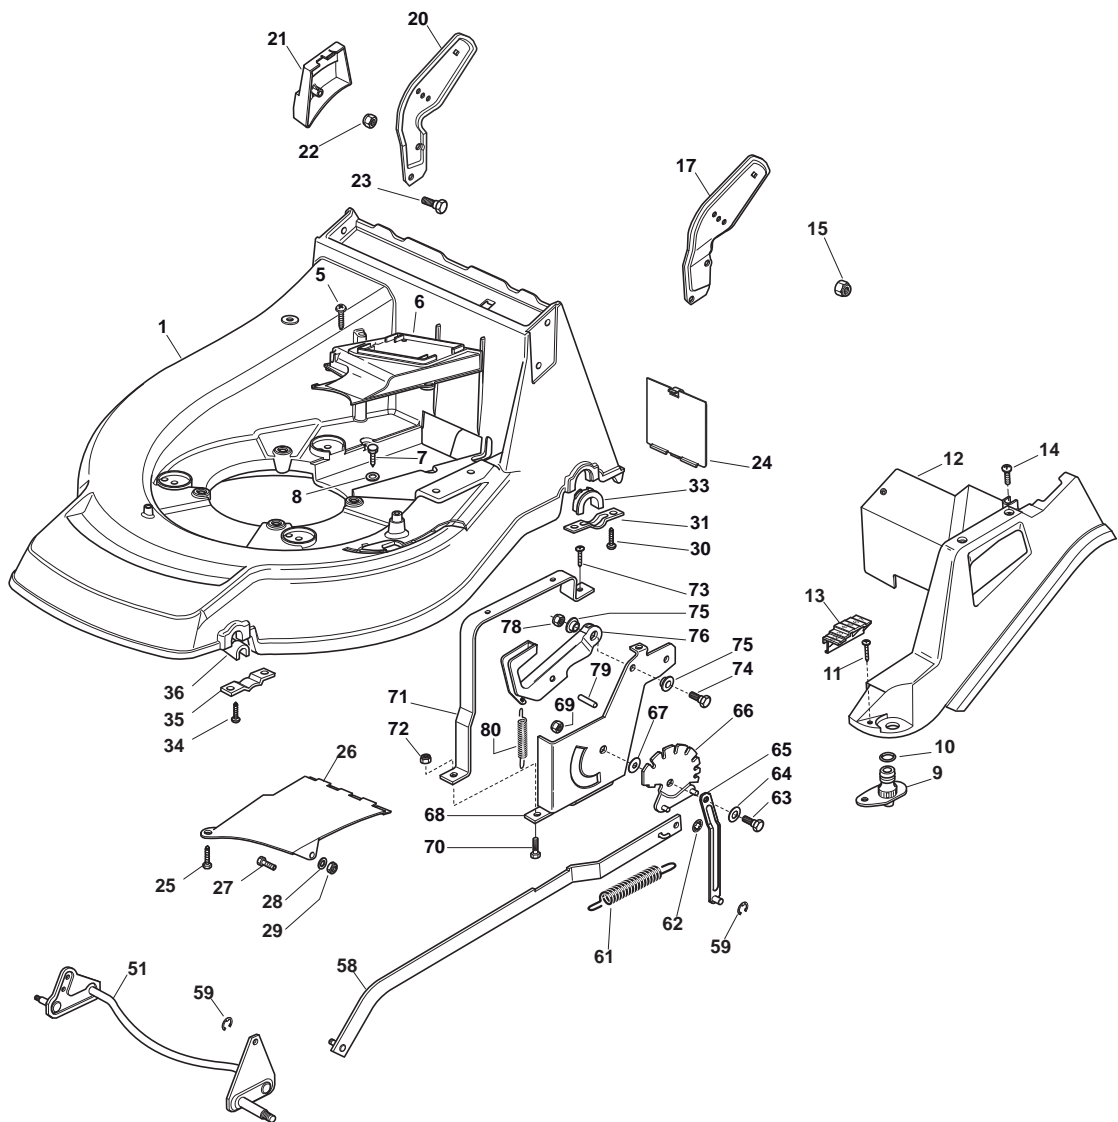

POSITION	PART NO.	Q.Ty	DESCRIPTION	NOTES
1	381003543/1	1	Deck Red	
5	112728522/0	2	Screw	
6	322060200/1	1	Protection, Belt	
7	112731350/0	1	Screw	
8	112523040/0	2	Washer	
9	122034000/0	1	Washing Connection	
10	119035000/0	1	Or Ring	
11	112728519/0	3	Screw	
12	322060144/3	1	Deck, Adjustment	
13	122570200/0	1	Plate, Cutting Positions	
14	112728520/0	1	Screw	
15	112155000/0	2	Nut	
17	322778397/1	1	Bracket, L	
20	322778396/1	1	Bracket, R	
21	122601001/0	1	Protection	
22	112155000/0	2	Nut	
23	112793301/0	2	Screw	
24	122595352/0	1	Inspection Door	
25	112731350/0	1	Screw	
26	322108205/0	1	Conveyor	
27	112789000/0	1	Screw	
28	112523020/0	1	Washer	
29	112154330/0	1	Nut	
30	112731350/0	4	Screw	
31	322545147/0	2	Plate	
33	322038407/0	2	Brass	
34	112731350/0	4	Screw	
35	322545156/0	2	Plate	
36	122038400/1	2	Brass	
51	381302865/0	1	Axle, Front Wheels	
58	381002040/1	1	Rod, Height Adjustment	
59	112000930/0	2	Snap Ring	
61	122446187/0	1	Spring	
62	112604899/0	2	Crown Fastener	
63	122529662/0	1	Fulcrum Pin	
64	322672151/0	1	Washer	
65	381001269/0	1	Rod, Rear Wheels Axle	
66	381000479/1	1	Sector, Height Adjustment	
66	381000479/2	1	Sector, Height Adjustment	
67	322672152/0	1	Washer	
68	322785109/0	1	Support, Height Adjustment	
69	112155000/0	1	Nut	
70	112793301/0	2	Screw	
71	322785113/0	1	Support, Handle	
72	112293201/0	2	Nut	
73	112729600/0	1	Screw	
74	112793301/0	1	Screw	
75	125038002/1	2	Bush	
76	322393611/2	1	Handle	
78	112293201/0	1	Nut	
79	112622640/0	1	Pin	
80	122446175/0	1	Spring	
171	322140224/0	1	Cap