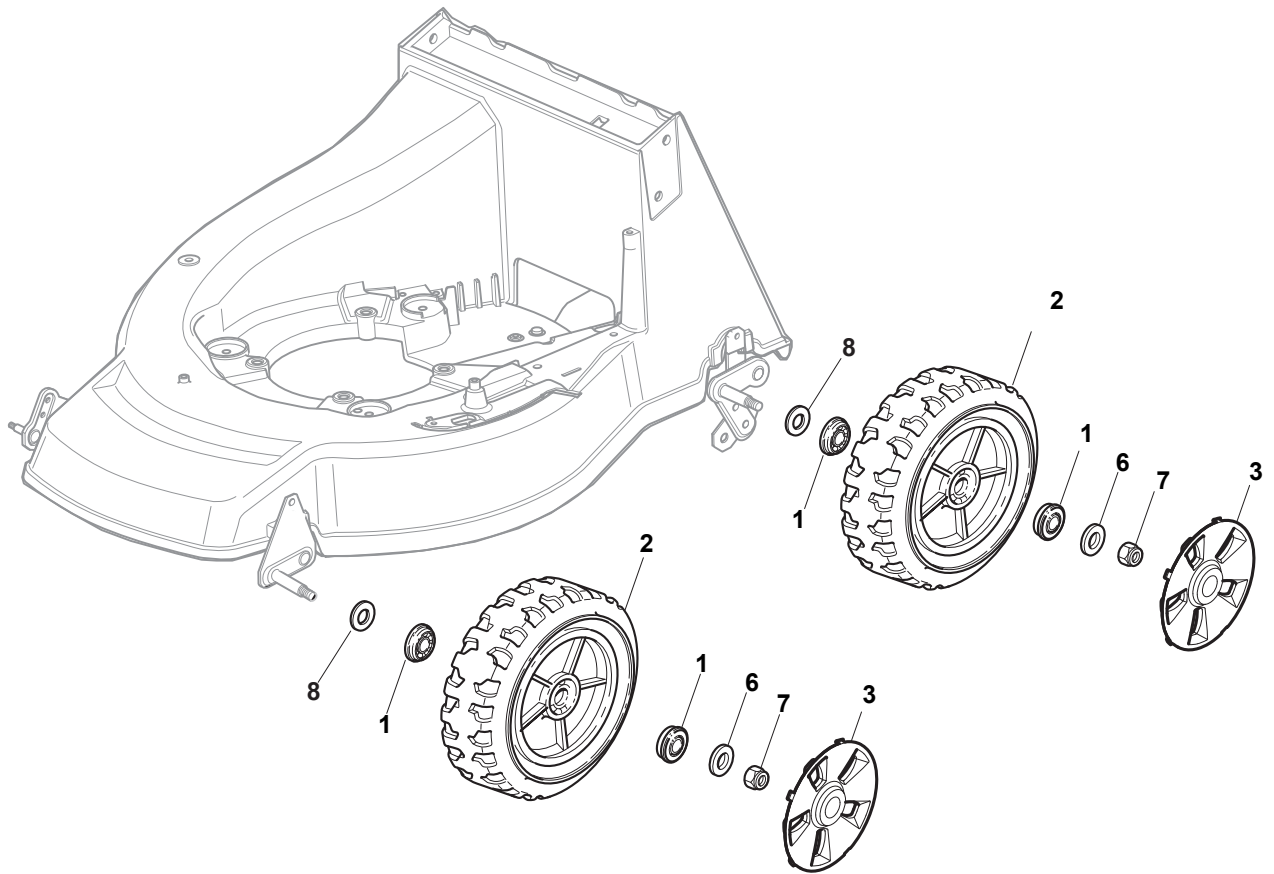

POSITION	PART NO.	Q.Ty	DESCRIPTION	NOTES
1	122122200/0	8	Bearing	
2	381007490/0	4	Wheel Ø 210	
3	322110643/0	4	Hub Cap	
6	112521350/0	8	Washer	
7	112155000/0	8	Nut	
8	112521350/0	2	Washer