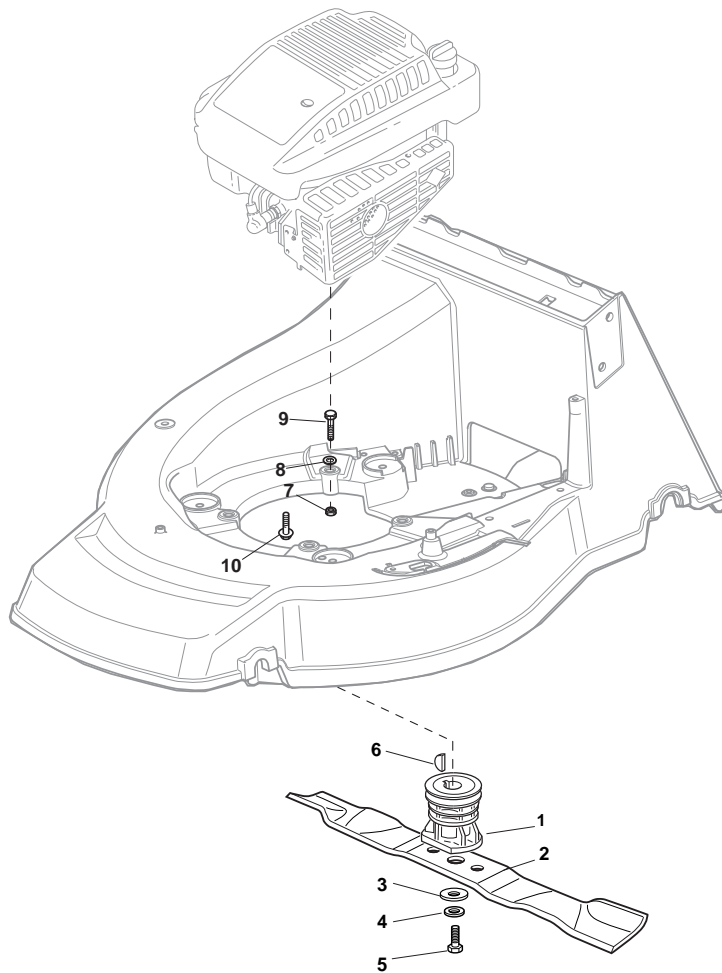

Position	Part No.	Q.Ty	Description
1	81006861/0	1	Handle, Upper Part
2	12819120/0	2	Screw
3	22680006/1	2	Washer
4	22399803/0	2	Knob
5	12293200/0	2	Nut
6	22430309/0	1	Guide Spring
7	12154330/0	1	Nut
8	81000757/0	1	Cable, Thread Engine Brake
9	181003332/1	1	Lever, Engine Brake
10	22041966/0	2	Bush
13	22291050/0	1	Handgrip Black
14	81003288/1	1	Lever, Driving
15	22041965/1	2	Bush
16	381008610/1	1	Outfit, Screws
21	81007160/0	1	Throttle Cable
22	81007280/2	1	Lever, Throttle
23	12735105/0	2	Screw
24	22981467/0	1	Plate
25	12791500/0	1	Screw
26	12530060/0	1	Elastic Washer
27	12523040/0	1	Washer
28	12523040/0	1	Washer
29	12154510/0	1	Nut
30	22120158/0	1	Dash Board Black
31	114356744/1	1	Label
32	22943006/0	1	Screw
33	12728460/0	1	Screw
35	81008609/0	1	Outfit, Dash-Board Screws
36	81000747/0	1	Cable, Rear Drive (Bi. Ci. Di.)
36	81000744/0	1	Cable, Rear Drive (General Transmission)

Position	Part No.	Q.Ty	Description
1	22122200/0	8	Bearing
2	381007390/1	4	Wheel Ø 210
3	322110643/0	4	Hub Cap Grey
6	12521350/0	8	Washer
7	12155000/0	8	Nut
8	12530150/0	4	Elastic Washer

Position	Part No.	Q.Ty	Description
1	122465607/3	1	Hub With Pulley, Crankshaft Ø 22
2	81004366/2	1	Blade Standard
3	22160400/0	1	Elastic Washer
4	12523080/0	1	Washer
5	12735698/0	1	Screw
6	12139100/0	1	Feather, Crankshaft Ø 22.2
7	12155000/0	3	Nut
8	12521350/0	3	Washer
9	12692080/0	1	Screw
9	12691800/0	2	Screw
10	112735108/1	3	Screw (Only for Honda Engine)