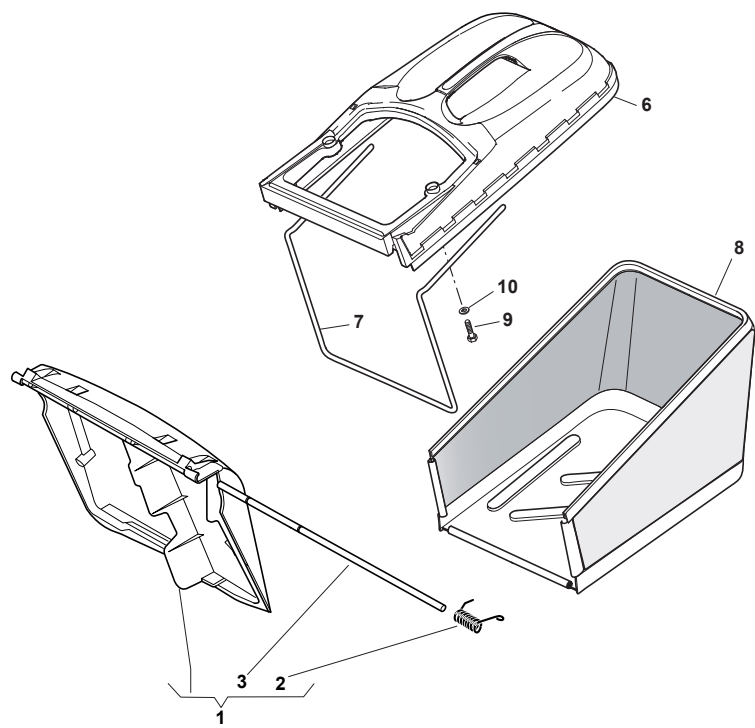

<p>GENERAL TRANSMISSION</p> 	<p>BI. CI. DI.</p> 
--	---

Position	Part No.	Q.Ty	Description
1	12608600/0	2	Seeger
2	22570120/1	1	Pinion L
3	22120105/1	2	Ring Gear
4	22600091/1	2	Protection, Wheel
5	22570110/1	1	Pinion R
6	12608600/0	2	Seeger
7	19216035/0	2	Bearing
8	81002811/0	1	Axle, Rear Wheels
9	22753000/0	2	Pin
10	81003082/1	1	Gear Box (Bi. Ci. Di.)
10	181003079/1	1	Gear Box (General Transmission)
11	22601909/0	1	Pulley
12	12645705/0	1	Pin
13	22033281/0	1	Adjustment Rod
14	22041957/1	1	Bush
15	22450063/0	1	Spring
16	22680009/0	1	Washer
17	12154510/0	1	Nut
18	22110230/0	1	Cap
19	35064150/0	1	Belt

Position	Part No.	Q.Ty	Description
1	22122200/0	8	Bearing
2	381007390/1	4	Wheel Ø 210
3	322110643/0	4	Hub Cap Grey
6	12521350/0	8	Washer
7	12155000/0	8	Nut
8	12530150/0	4	Elastic Washer

Position	Part No.	Q.Ty	Description
1	122465607/3	1	Hub With Pulley, Crankshaft Ø 22
2	81004366/2	1	Blade Standard
3	22160400/0	1	Elastic Washer
4	12523080/0	1	Washer
5	12735698/0	1	Screw
6	12139100/0	1	Feather, Crankshaft Ø 22.2
7	12155000/0	3	Nut
8	12521350/0	3	Washer
9	12692080/0	1	Screw
9	12691800/0	2	Screw
10	112735108/1	3	Screw (Only for Honda Engine)