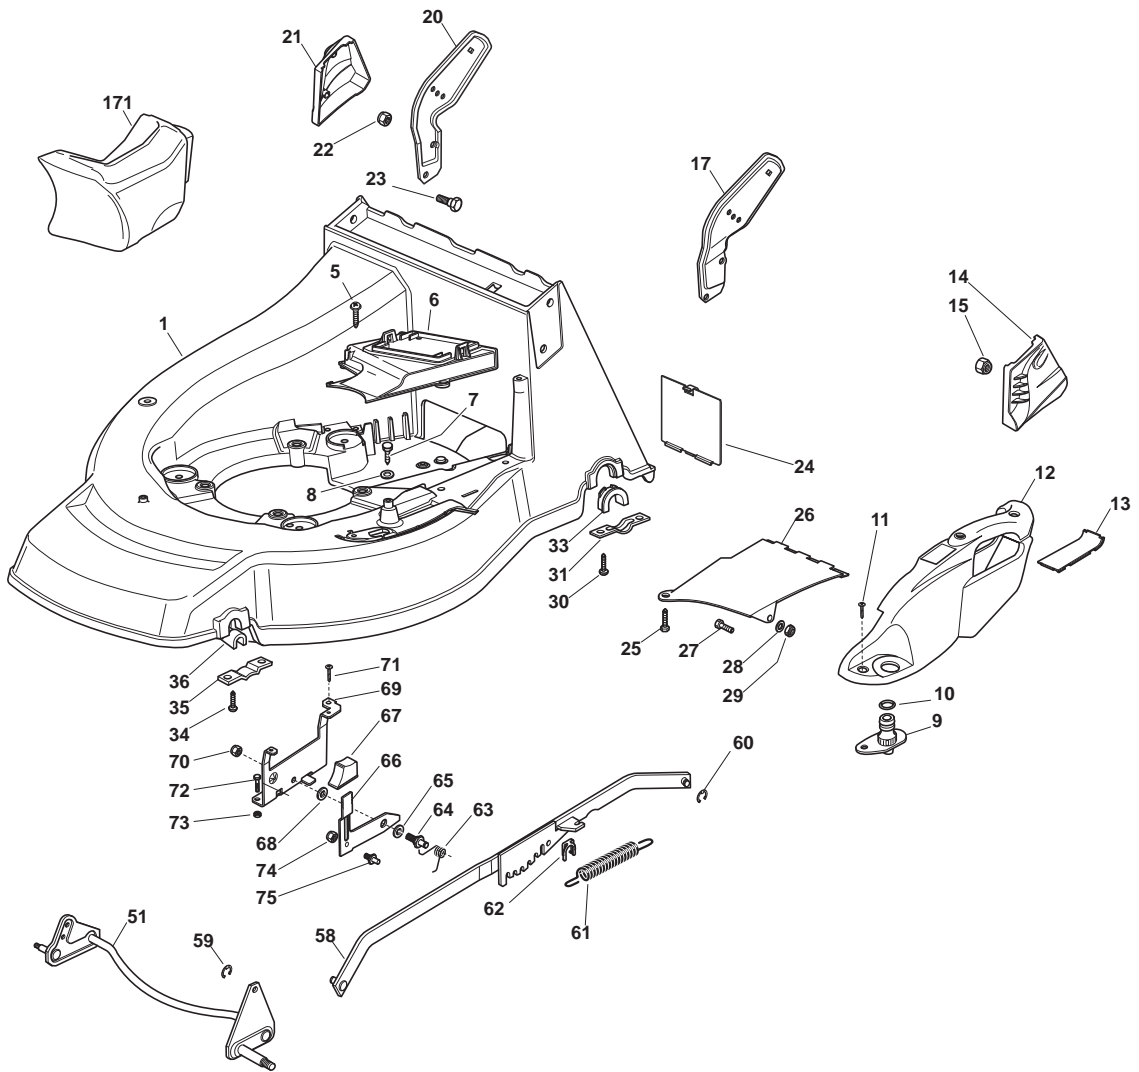

Position	Part No.	Q.Ty	Description
1	81003500/0	1	Deck Red
5	12728522/0	2	Screw
6	22060221/0	1	Protection, Belt
7	12729600/0	1	Screw
8	12523040/0	2	Washer
9	22034000/0	1	Washing Connection
10	19035000/0	1	Or Ring
11	12728520/0	3	Screw
12	22060146/0	1	Deck, Adjustment
13	22546070/0	1	Plate
14	22601003/0	1	Protection
15	12155000/0	2	Nut
17	22778397/1	1	Bracket, L
20	22778396/1	1	Bracket, R
21	322601002/1	1	Protection
22	12155000/0	2	Nut
23	12793301/0	2	Screw
24	22595352/0	1	Inspection Door
25	12729600/0	1	Screw
26	22108205/0	1	Conveyor
27	12789000/0	1	Screw
28	12523020/0	1	Washer
29	12154330/0	1	Nut
30	12731350/0	4	Screw
31	22545147/0	2	Plate
33	22038407/0	2	Brass
34	12731350/0	4	Screw
35	22545156/0	2	Plate
36	22038400/1	2	Brass
51	381002865/1	1	Axle, Front Wheels
58	381002039/1	1	Rod, Height Adjustment
59	12000930/0	1	Snap Ring
60	12000930/0	1	Snap Ring
61	122446187/0	1	Spring
62	112436051/0	1	Plate
63	122446176/1	1	Spring
64	22517880/1	1	Pin
65	22672152/0	1	Washer
66	22322829/1	1	Lever, Height Adjustment
67	22602000/0	1	Pushbutton, Lever
68	22672151/0	1	Washer
69	22785115/0	1	Support, Height
70	12155000/0	1	Nut
71	12729600/0	1	Screw
72	12793101/0	2	Screw
73	12293201/0	2	Nut
74	12154510/0	1	Nut
75	22519746/0	1	Pin
171	22140224/0	1	Cap