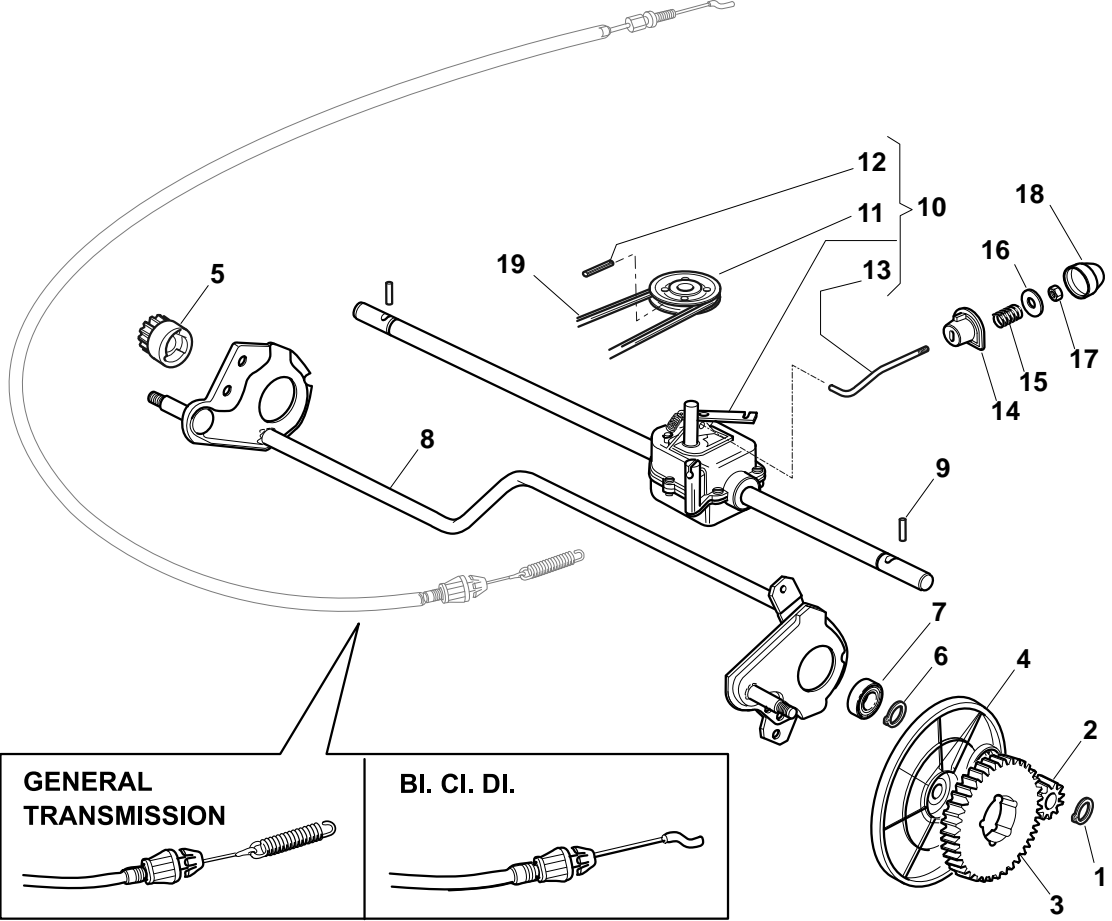

Position	Part No.	Q.Ty	Description
1	81006861/0	1	Handle, Upper Part
2	12819120/0	2	Screw
3	22680006/1	2	Washer
4	22399803/0	2	Knob
5	12293200/0	2	Nut
6	22430309/0	1	Guide Spring
7	12154330/0	1	Nut
8	81000757/0	1	Cable, Thread Engine Brake
9	181003332/1	1	Lever, Engine Brake
10	22041966/0	2	Bush
13	22291050/0	1	Handgrip Black
14	81003288/1	1	Lever, Driving
15	22041965/1	2	Bush
16	381008610/1	1	Outfit, Screws
21	81007160/0	1	Throttle Cable
22	81007280/2	1	Lever, Throttle
23	12735105/0	2	Screw
24	22981467/0	1	Plate
25	12791500/0	1	Screw
26	12530060/0	1	Elastic Washer
27	12523040/0	1	Washer
28	12523040/0	1	Washer
29	12154510/0	1	Nut
30	22120158/0	1	Dash Board Black
31	114356744/1	1	Label
32	22943006/0	1	Screw
33	12728460/0	1	Screw
35	81008609/0	1	Outfit, Dash-Board Screws
36	81000747/0	1	Cable, Rear Drive (Bi. Ci. Di.)
36	81000744/0	1	Cable, Rear Drive (General Transmission)

Position	Part No.	Q.Ty	Description
1	22122200/0	8	Bearing
2	381007390/1	4	Wheel Ø 210
3	322110643/0	4	Hub Cap Grey
6	12521350/0	8	Washer
7	12155000/0	8	Nut
8	12530150/0	4	Elastic Washer

Position	Part No.	Q.Ty	Description
1	122465607/3	1	Hub With Pulley, Crankshaft Ø 22
2	81004366/2	1	Blade Standard
3	22160400/0	1	Elastic Washer
4	12523080/0	1	Washer
5	12735698/0	1	Screw
6	12139100/0	1	Feather, Crankshaft Ø 22.2
7	12155000/0	3	Nut
8	12521350/0	3	Washer
9	12692080/0	1	Screw
9	12691800/0	2	Screw
10	112735108/1	3	Screw (Only for Honda Engine)