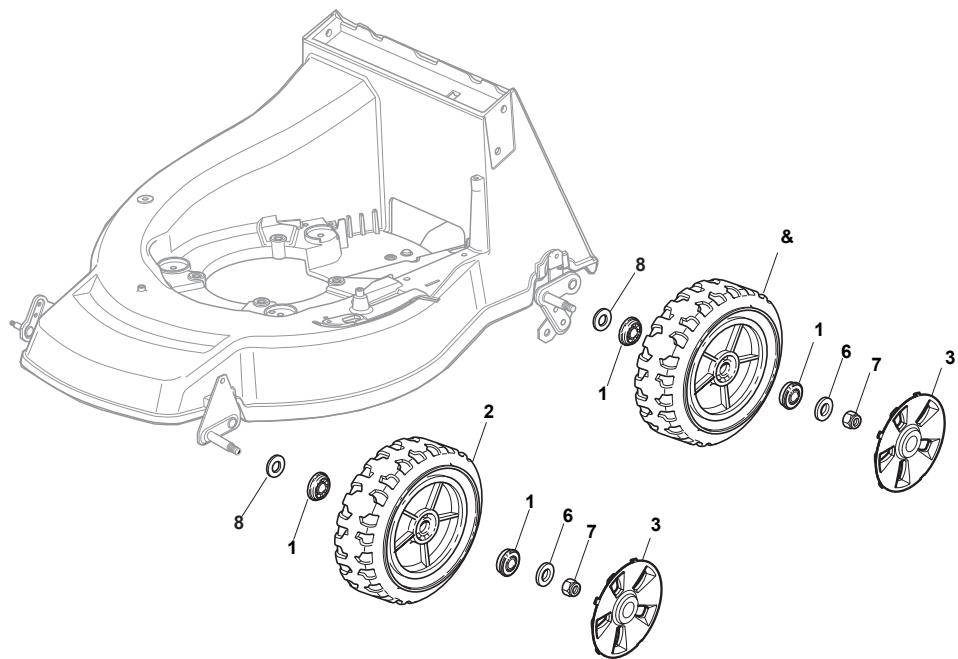

Position	Part No.	Q.Ty	Description
1	22122200/0	8	Bearing
2	381007390/1	4	Wheel Ø 210
3	322110643/0	4	Hub Cap Grey
6	12521350/0	8	Washer
7	12155000/0	8	Nut
8	12530150/0	4	Elastic Washer