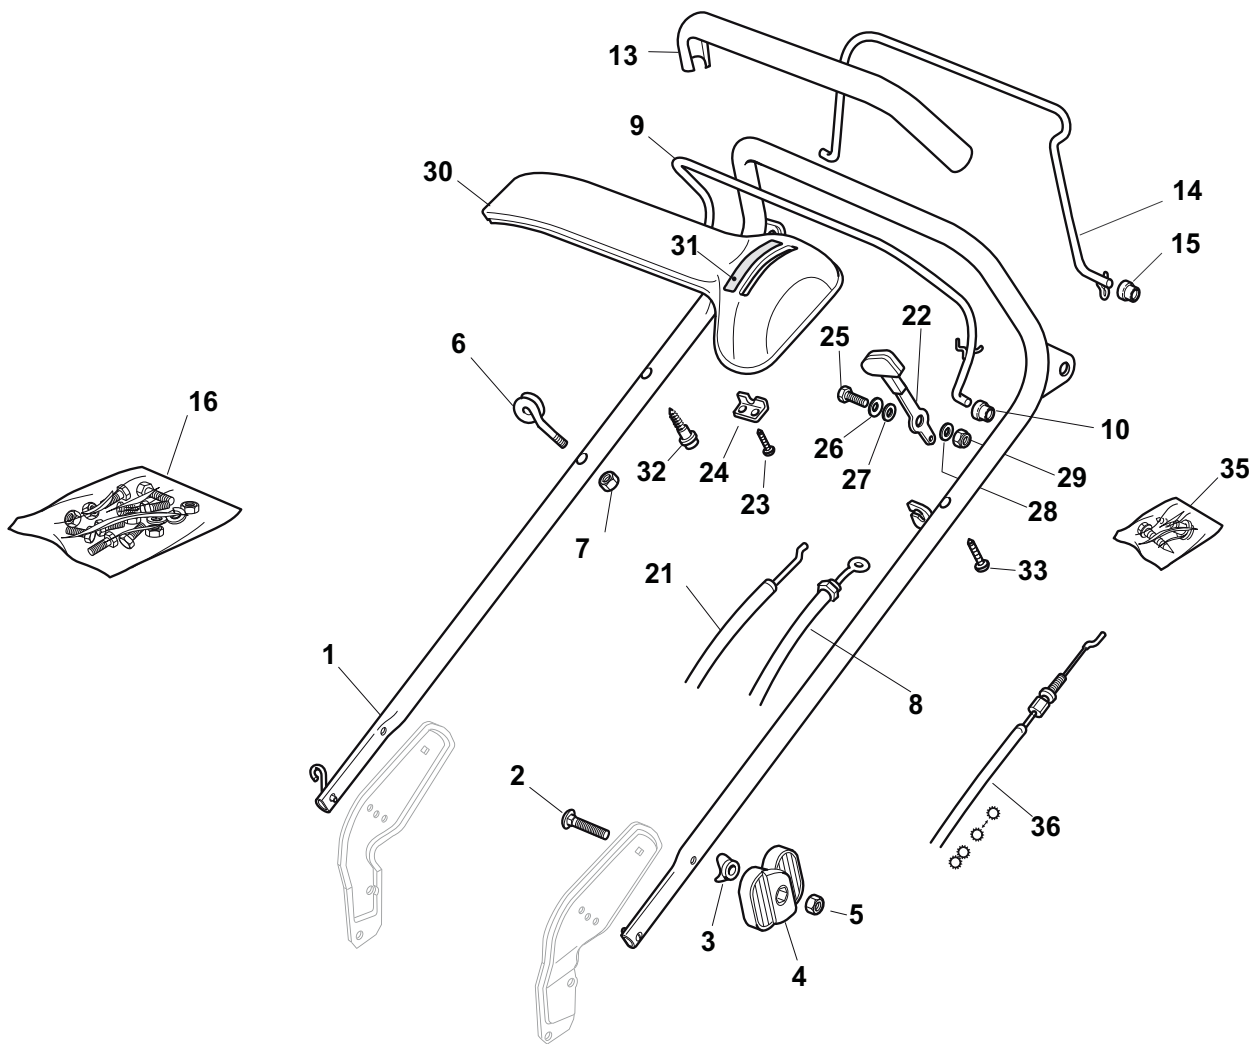

Position	Part No.	Q.Ty	Description
1	81006861/0	1	Handle, Upper Part
2	12819120/0	2	Screw
3	22680006/1	2	Washer
4	22399803/0	2	Knob
5	12293200/0	2	Nut
6	22430309/0	1	Guide Spring
7	12154330/0	1	Nut
8	81000757/0	1	Cable, Thread Engine Brake
9	181003332/1	1	Lever, Engine Brake
10	22041966/0	2	Bush
13	22291050/0	1	Handgrip Black
14	81003288/1	1	Lever, Driving
15	22041965/1	2	Bush
16	381008610/1	1	Outfit, Screws
21	81007160/0	1	Throttle Cable
22	81007280/2	1	Lever, Throttle
23	12735105/0	2	Screw
24	22981467/0	1	Plate
25	12791500/0	1	Screw
26	12530060/0	1	Elastic Washer
27	12523040/0	1	Washer
28	12523040/0	1	Washer
29	12154510/0	1	Nut
30	22120158/0	1	Dash Board Black
31	114356744/1	1	Label
32	22943006/0	1	Screw
33	12728460/0	1	Screw
35	81008609/0	1	Outfit, Dash-Board Screws
36	81000747/0	1	Cable, Rear Drive (Bi. Ci. Di.)
36	81000744/0	1	Cable, Rear Drive (General Transmission)

Position	Part No.	Q.Ty	Description
1	22122200/0	8	Bearing
2	381007390/1	4	Wheel Ø 210
3	322110643/0	4	Hub Cap Grey
6	12521350/0	8	Washer
7	12155000/0	8	Nut
8	12530150/0	4	Elastic Washer

Position	Part No.	Q.Ty	Description
1	122465607/3	1	Hub With Pulley, Crankshaft Ø 22
2	81004366/2	1	Blade Standard
3	22160400/0	1	Elastic Washer
4	12523080/0	1	Washer
5	12735698/0	1	Screw
6	12139100/0	1	Feather, Crankshaft Ø 22.2
7	12155000/0	3	Nut
8	12521350/0	3	Washer
9	12692080/0	1	Screw
9	12691800/0	2	Screw
10	112735108/1	3	Screw (Only for Honda Engine)