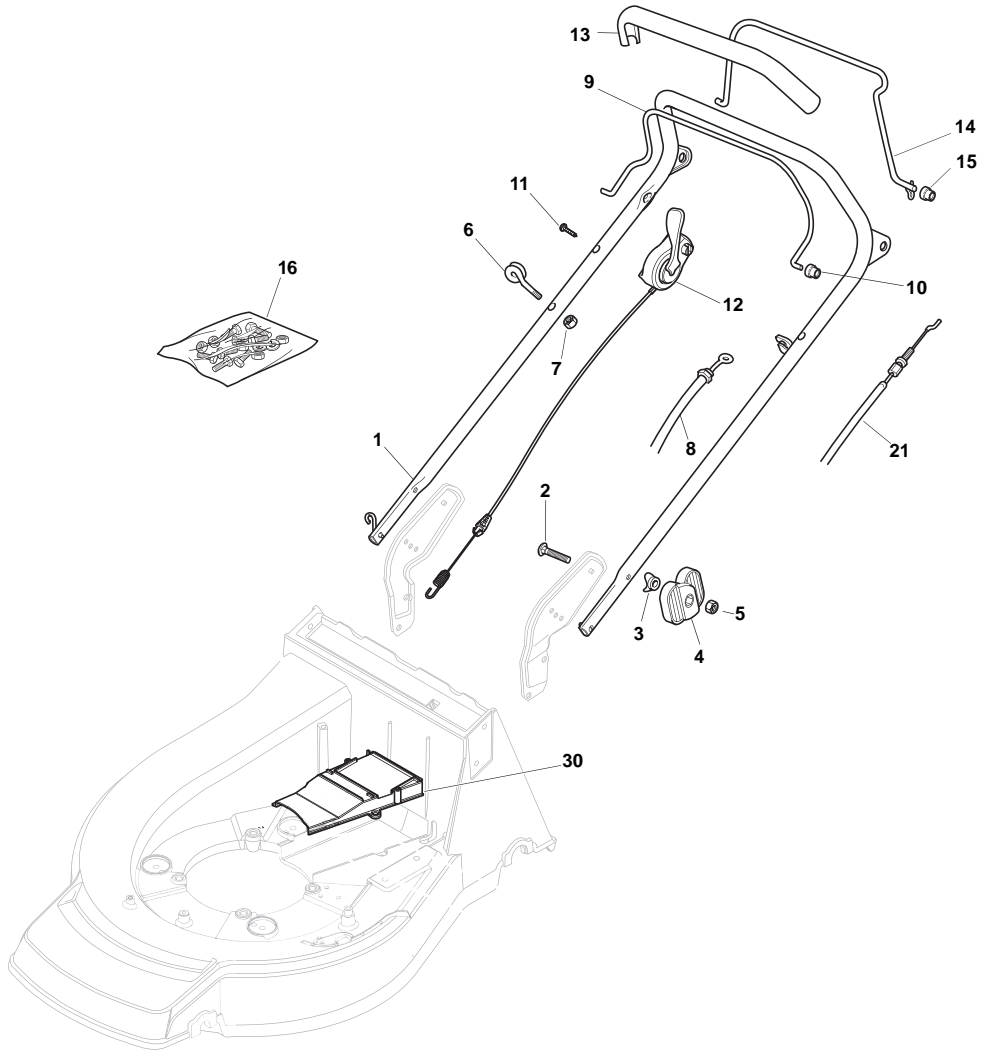

Position	Part No.	Q.Ty	Description
1	381006875/0	1	Handle, Upper Part
2	12819120/0	2	Screw
3	22680006/1	2	Washer
4	22399803/0	2	Knob
5	12293200/0	2	Nut
6	22430309/0	1	Guide Spring
7	12154330/0	1	Nut
8	81000616/1	1	Cable, Thread Engine Brake
9	181003332/1	1	Lever, Engine Brake
10	22041966/0	2	Bush
11	12727784/0	1	Screw
12	381030033/0	1	Cable, Mechanical Clutch
13	22291050/0	1	Handgrip Black
14	81003288/1	1	Lever, Driving
15	22041965/1	2	Bush
16	381008610/1	1	Outfit, Screws
21	81000673/0	1	Cable, Rear Drive (Bi.Ci.Di)
21	81000669/0	1	Cable, Rear Drive (General Trasmission)
30	322060228/0	1	Protection, Belt

Position	Part No.	Q.Ty	Description
1	12608600/0	2	Seeger
2	22570120/1	1	Pinion L
3	22120105/1	2	Ring Gear
4	22600091/1	2	Protection, Wheel
5	22570110/1	1	Pinion R
6	12608600/0	2	Seeger
7	19216035/0	2	Bearing
8	81002811/0	1	Axle, Rear Wheels
9	22753000/0	2	Pin
10	81003082/1	1	Gear Box (Bi. Ci. Di.)
10	181003079/1	1	Gear Box (General Transmission)
11	22601909/0	1	Pulley
12	12645705/0	1	Pin
13	22033281/0	1	Adjustment Rod
14	22041957/1	1	Bush
15	22450063/0	1	Spring
16	22680009/0	1	Washer
17	12154510/0	1	Nut
18	22110230/0	1	Cap
19	35064195/0	1	Belt

Position	Part No.	Q.Ty	Description
1	22122200/0	8	Bearing
2	381007390/1	4	Wheel Ø 210
3	322110643/0	4	Hub Cap Grey
6	12521350/0	8	Washer
7	12155000/0	8	Nut
8	12530150/0	4	Elastic Washer

Position	Part No.	Q.Ty	Description
1	122601923/0	1	Pulley, Crankshaft Ø 25
2	118399051/0	1	Mechanical Clutch
3	12735460/0	1	Screw
4	181004382/0	1	Blade Standard
5	12523070/0	2	Washer
6	12794110/0	2	Screw
7	12154210/0	3	Nut
8	22170835/0	2	Spacer
9	122170836/1	1	Spacer
10	322170961/0	1	Protection
11	12735664/0	2	Screw
12	322551665/0	1	Plate For Cable Fastening
13	12154510/0	2	Nut
14	125580018/0	1	Pin
15	12155000/0	1	Nut
16	12735664/0	1	Screw
17	122446188/0	1	Spring
18	12692050/0	3	Screw
19	12521350/0	3	Washer