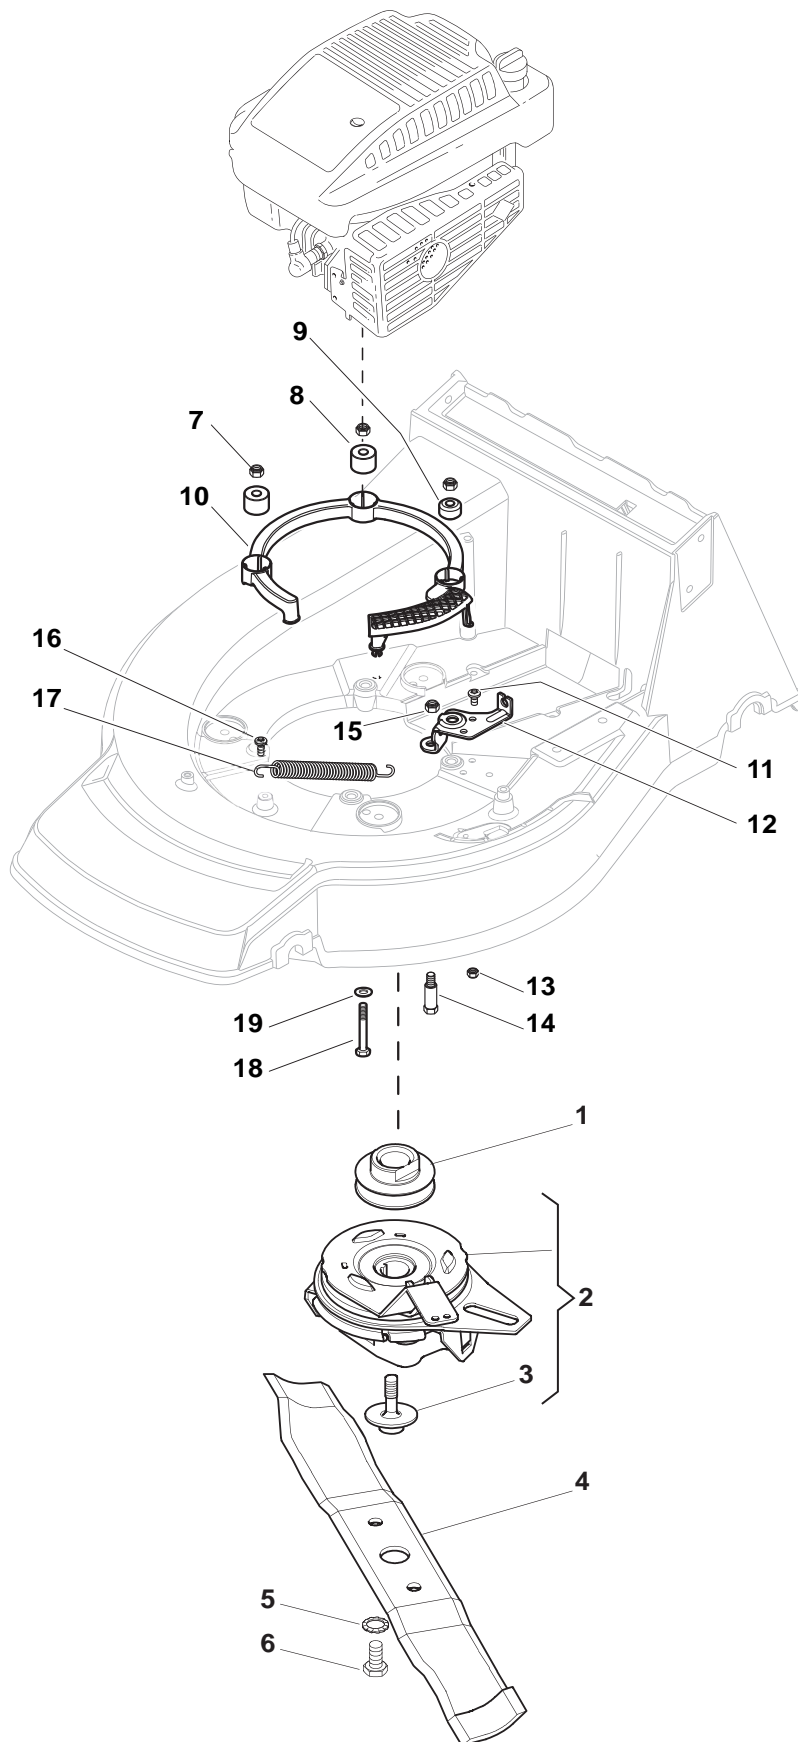

Position	Part No.	Q.Ty	Description
1	381006875/0	1	Handle, Upper Part
2	12819120/0	2	Screw
3	22680006/1	2	Washer
4	22399803/0	2	Knob
5	12293200/0	2	Nut
6	22430309/0	1	Guide Spring
7	12154330/0	1	Nut
8	81000616/1	1	Cable, Thread Engine Brake
9	181003332/1	1	Lever, Engine Brake
10	22041966/0	2	Bush
11	12727784/0	1	Screw
12	381030033/0	1	Cable, Mechanical Clutch
13	22291050/0	1	Handgrip Black
14	81003288/1	1	Lever, Driving
15	22041965/1	2	Bush
16	381008610/1	1	Outfit, Screws
21	81000673/0	1	Cable, Rear Drive (Bi.Ci.Di)
21	81000669/0	1	Cable, Rear Drive (General Trasmission)
30	322060228/0	1	Protection, Belt

Position	Part No.	Q.Ty	Description
1	12608600/0	2	Seeger
2	22570120/1	1	Pinion L
3	22120105/1	2	Ring Gear
4	22600091/1	2	Protection, Wheel
5	22570110/1	1	Pinion R
6	12608600/0	2	Seeger
7	19216035/0	2	Bearing
8	81002811/0	1	Axle, Rear Wheels
9	22753000/0	2	Pin
10	81003082/1	1	Gear Box (Bi. Ci. Di.)
10	181003079/1	1	Gear Box (General Transmission)
11	22601909/0	1	Pulley
12	12645705/0	1	Pin
13	22033281/0	1	Adjustment Rod
14	22041957/1	1	Bush
15	22450063/0	1	Spring
16	22680009/0	1	Washer
17	12154510/0	1	Nut
18	22110230/0	1	Cap
19	35064195/0	1	Belt

Position	Part No.	Q.Ty	Description
1	22122200/0	8	Bearing
2	381007390/1	4	Wheel Ø 210
3	322110643/0	4	Hub Cap Grey
6	12521350/0	8	Washer
7	12155000/0	8	Nut
8	12530150/0	4	Elastic Washer

Position	Part No.	Q.Ty	Description
1	122601923/0	1	Pulley, Crankshaft Ø 25
2	118399051/0	1	Mechanical Clutch
3	12735460/0	1	Screw
4	181004382/0	1	Blade Standard
5	12523070/0	2	Washer
6	12794110/0	2	Screw
7	12154210/0	3	Nut
8	22170835/0	2	Spacer
9	122170836/1	1	Spacer
10	322170961/0	1	Protection
11	12735664/0	2	Screw
12	322551665/0	1	Plate For Cable Fastening
13	12154510/0	2	Nut
14	125580018/0	1	Pin
15	12155000/0	1	Nut
16	12735664/0	1	Screw
17	122446188/0	1	Spring
18	12692050/0	3	Screw
19	12521350/0	3	Washer