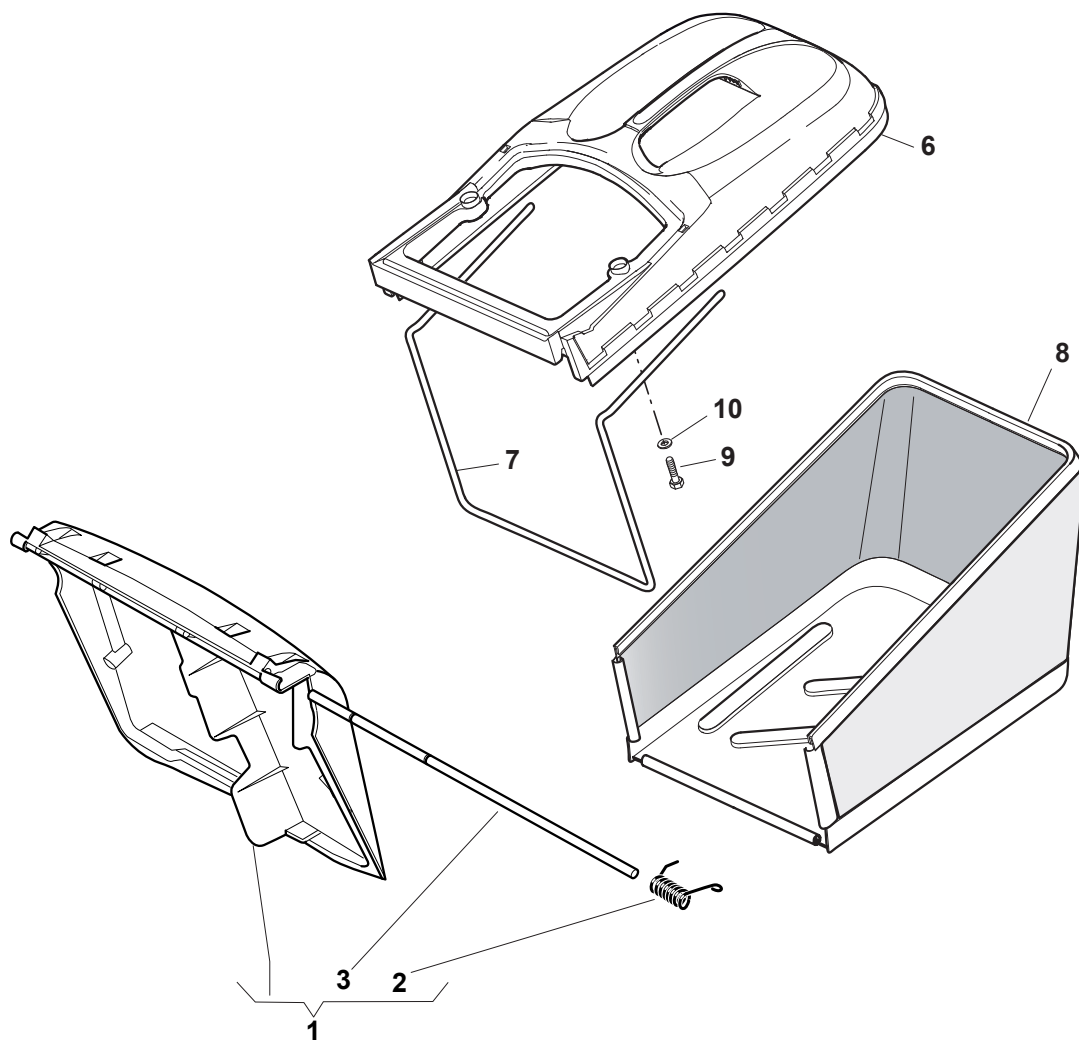

Position	Part No.	Q.Ty	Description
1	12608600/0	2	Seeger
2	22570120/1	1	Pinion L
3	22120105/1	2	Ring Gear
4	22600091/1	2	Protection, Wheel
5	22570110/1	1	Pinion R
6	12608600/0	2	Seeger
7	19216035/0	2	Bearing
8	81002811/0	1	Axle, Rear Wheels
9	22753000/0	2	Pin
10	81003082/1	1	Gear Box (Bi. Ci. Di.)
10	181003079/1	1	Gear Box (General Transmission)
11	22601909/0	1	Pulley
12	12645705/0	1	Pin
13	22033281/0	1	Adjustment Rod
14	22041957/1	1	Bush
15	22450063/0	1	Spring
16	22680009/0	1	Washer
17	12154510/0	1	Nut
18	22110230/0	1	Cap
19	35064195/0	1	Belt

Position	Part No.	Q.Ty	Description
1	22122200/0	8	Bearing
2	381007390/1	4	Wheel Ø 210
3	322110643/0	4	Hub Cap Grey
6	12521350/0	8	Washer
7	12155000/0	8	Nut
8	12530150/0	4	Elastic Washer

Position	Part No.	Q.Ty	Description
1	122601923/0	1	Pulley, Crankshaft Ø 25
2	118399051/0	1	Mechanical Clutch
3	12735460/0	1	Screw
4	181004382/0	1	Blade Standard
5	12523070/0	2	Washer
6	12794110/0	2	Screw
7	12154210/0	3	Nut
8	22170835/0	2	Spacer
9	122170836/1	1	Spacer
10	322170961/0	1	Protection
11	12735664/0	2	Screw
12	322551665/0	1	Plate For Cable Fastening
13	12154510/0	2	Nut
14	125580018/0	1	Pin
15	12155000/0	1	Nut
16	12735664/0	1	Screw
17	122446188/0	1	Spring
18	12692050/0	3	Screw
19	12521350/0	3	Washer