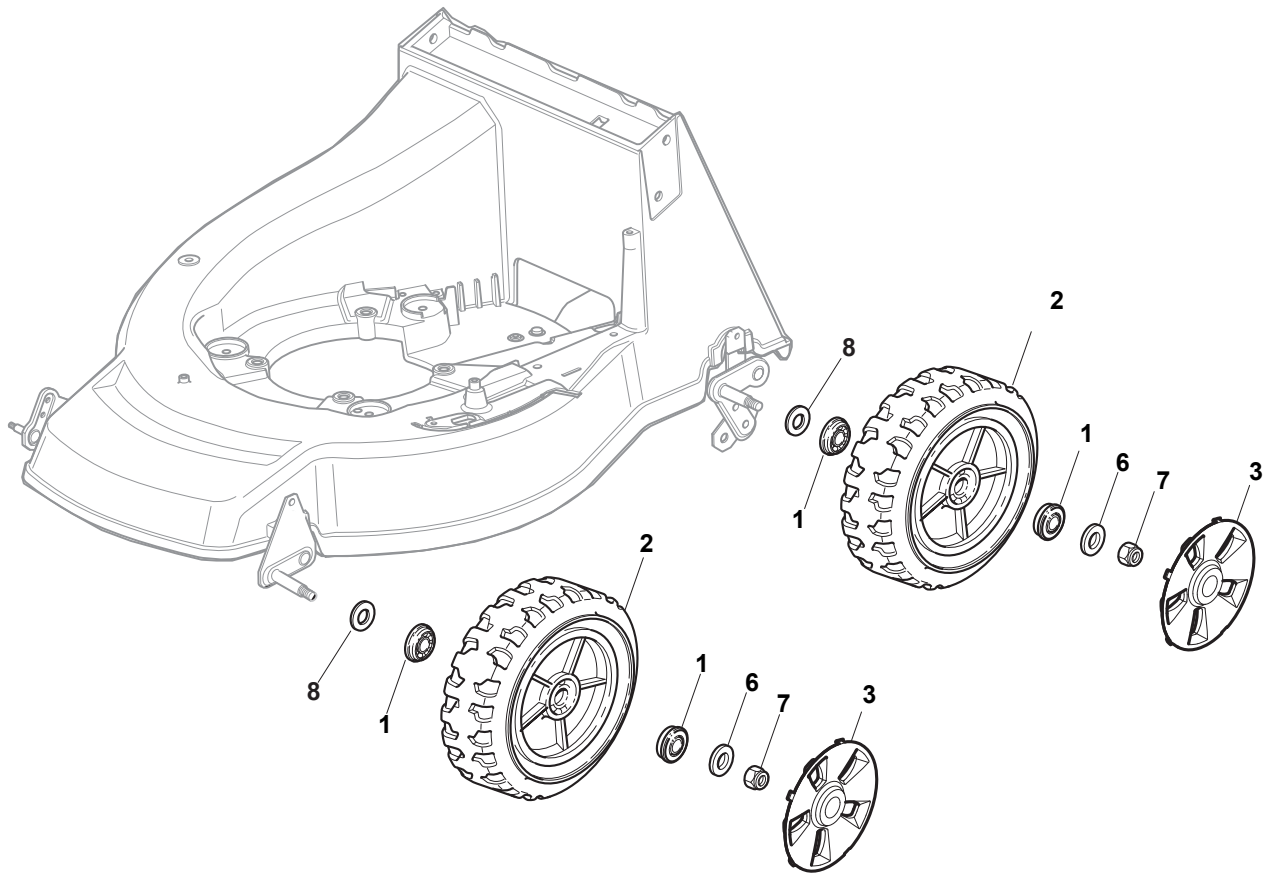

Position	Part No.	Q.Ty	Description
1	22122200/0	8	Bearing
2	381007390/1	4	Wheel Ø 210
3	322110643/0	4	Hub Cap Grey
6	12521350/0	8	Washer
7	12155000/0	8	Nut
8	12530150/0	4	Elastic Washer