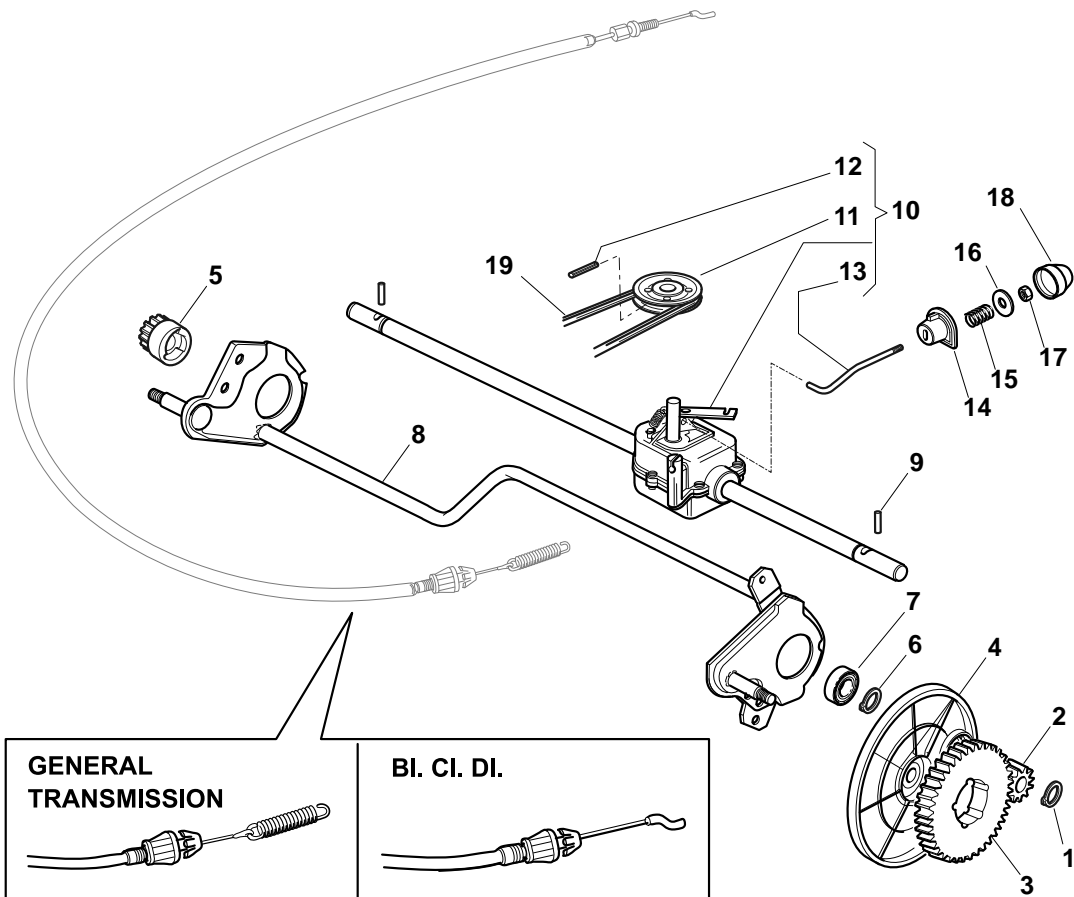

Position	Part No.	Q.Ty	Description
1	381006875/0	1	Handle, Upper Part
2	12819120/0	2	Screw
3	22680006/1	2	Washer
4	22399803/0	2	Knob
5	12293200/0	2	Nut
6	22430309/0	1	Guide Spring
7	12154330/0	1	Nut
8	81000616/1	1	Cable, Thread Engine Brake
9	181003332/1	1	Lever, Engine Brake
10	22041966/0	2	Bush
11	12727784/0	1	Screw
12	381030033/0	1	Cable, Mechanical Clutch
13	22291050/0	1	Handgrip Black
14	81003288/1	1	Lever, Driving
15	22041965/1	2	Bush
16	381008610/1	1	Outfit, Screws
21	81000673/0	1	Cable, Rear Drive (Bi.Ci.Di)
21	81000669/0	1	Cable, Rear Drive (General Trasmission)
30	322060228/0	1	Protection, Belt

Position	Part No.	Q.Ty	Description
1	12608600/0	2	Seeger
2	22570120/1	1	Pinion L
3	22120105/1	2	Ring Gear
4	22600091/1	2	Protection, Wheel
5	22570110/1	1	Pinion R
6	12608600/0	2	Seeger
7	19216035/0	2	Bearing
8	81002811/0	1	Axle, Rear Wheels
9	22753000/0	2	Pin
10	81003082/1	1	Gear Box (Bi. Ci. Di.)
10	181003079/1	1	Gear Box (General Transmission)
11	22601909/0	1	Pulley
12	12645705/0	1	Pin
13	22033281/0	1	Adjustment Rod
14	22041957/1	1	Bush
15	22450063/0	1	Spring
16	22680009/0	1	Washer
17	12154510/0	1	Nut
18	22110230/0	1	Cap
19	35064195/0	1	Belt

Position	Part No.	Q.Ty	Description
1	22122200/0	8	Bearing
2	381007390/1	4	Wheel Ø 210
3	322110643/0	4	Hub Cap Grey
6	12521350/0	8	Washer
7	12155000/0	8	Nut
8	12530150/0	4	Elastic Washer

Position	Part No.	Q.Ty	Description
1	122601923/0	1	Pulley, Crankshaft Ø 25
2	118399051/0	1	Mechanical Clutch
3	12735460/0	1	Screw
4	181004382/0	1	Blade Standard
5	12523070/0	2	Washer
6	12794110/0	2	Screw
7	12154210/0	3	Nut
8	22170835/0	2	Spacer
9	122170836/1	1	Spacer
10	322170961/0	1	Protection
11	12735664/0	2	Screw
12	322551665/0	1	Plate For Cable Fastening
13	12154510/0	2	Nut
14	125580018/0	1	Pin
15	12155000/0	1	Nut
16	12735664/0	1	Screw
17	122446188/0	1	Spring
18	12692050/0	3	Screw
19	12521350/0	3	Washer