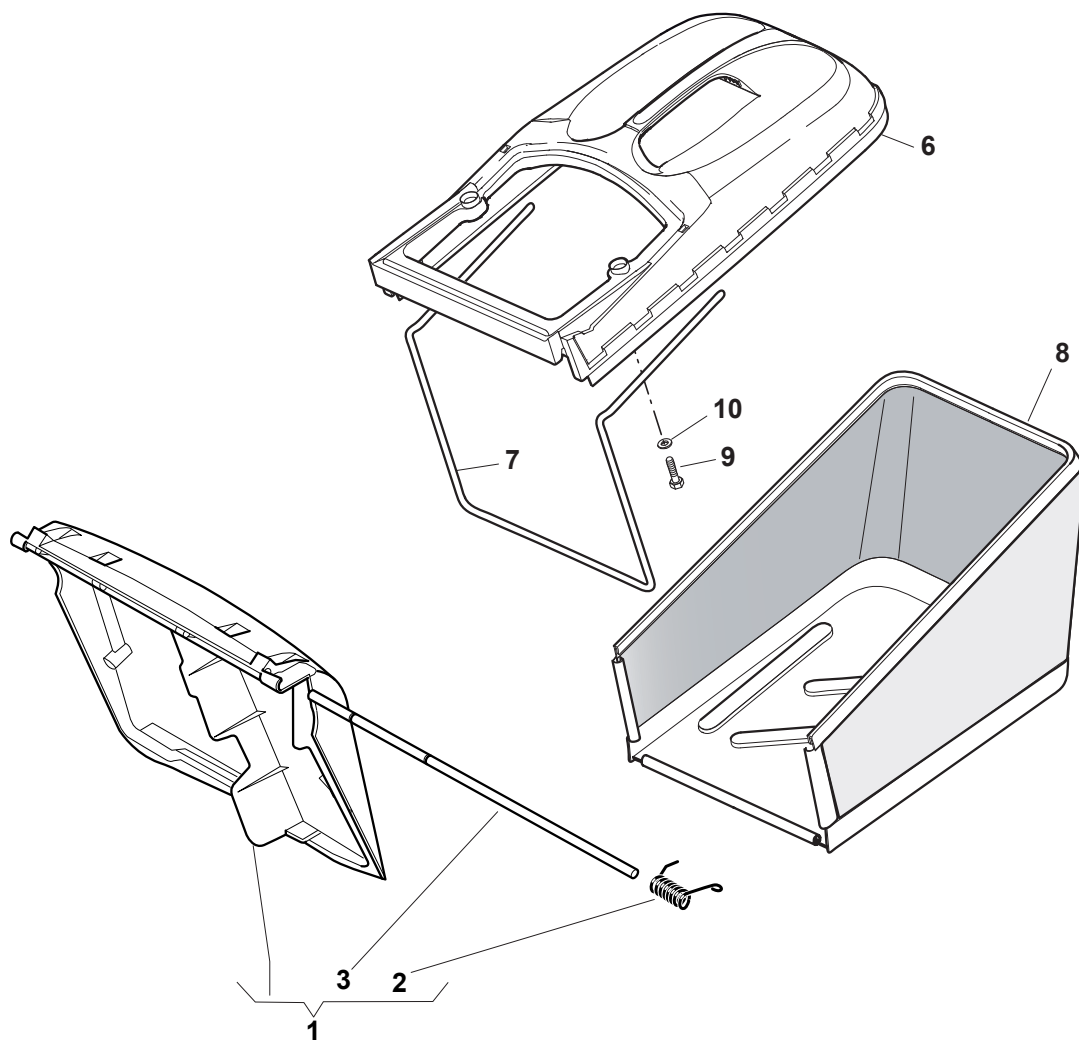

Position	Part No.	Q.Ty	Description
1	381008050/0	1	Stone-Guard
2	22451000/0	1	Spring
3	22517857/0	1	Pin
6	22486102/0	1	Grass-Box, Upper
7	22608526/0	1	Stiffening Lower
8	81002212/0	1	Box, Fabric
9	12728680/0	2	Screw
10	12523050/0	2	Washer