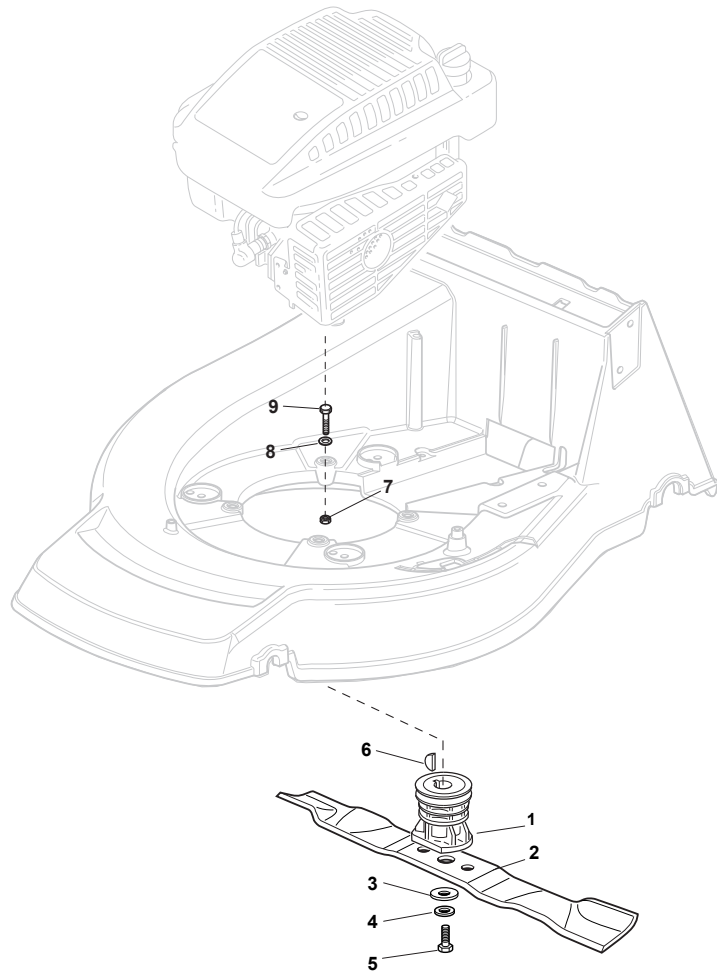

Position	Part No.	Q.Ty	Description
1	122465608/2	1	Hub With Pulley, Crankshaft Ø 25
2	81004383/0	1	Blade Standard
3	22160400/0	1	Elastic Washer
4	12523080/0	1	Washer
5	12735698/0	1	Screw
6	12139150/0	1	Feather, Crankshaft Ø 25
7	12155000/0	3	Nut
8	12521350/0	3	Washer
9	12692080/0	1	Screw
9	12691800/0	2	Screw