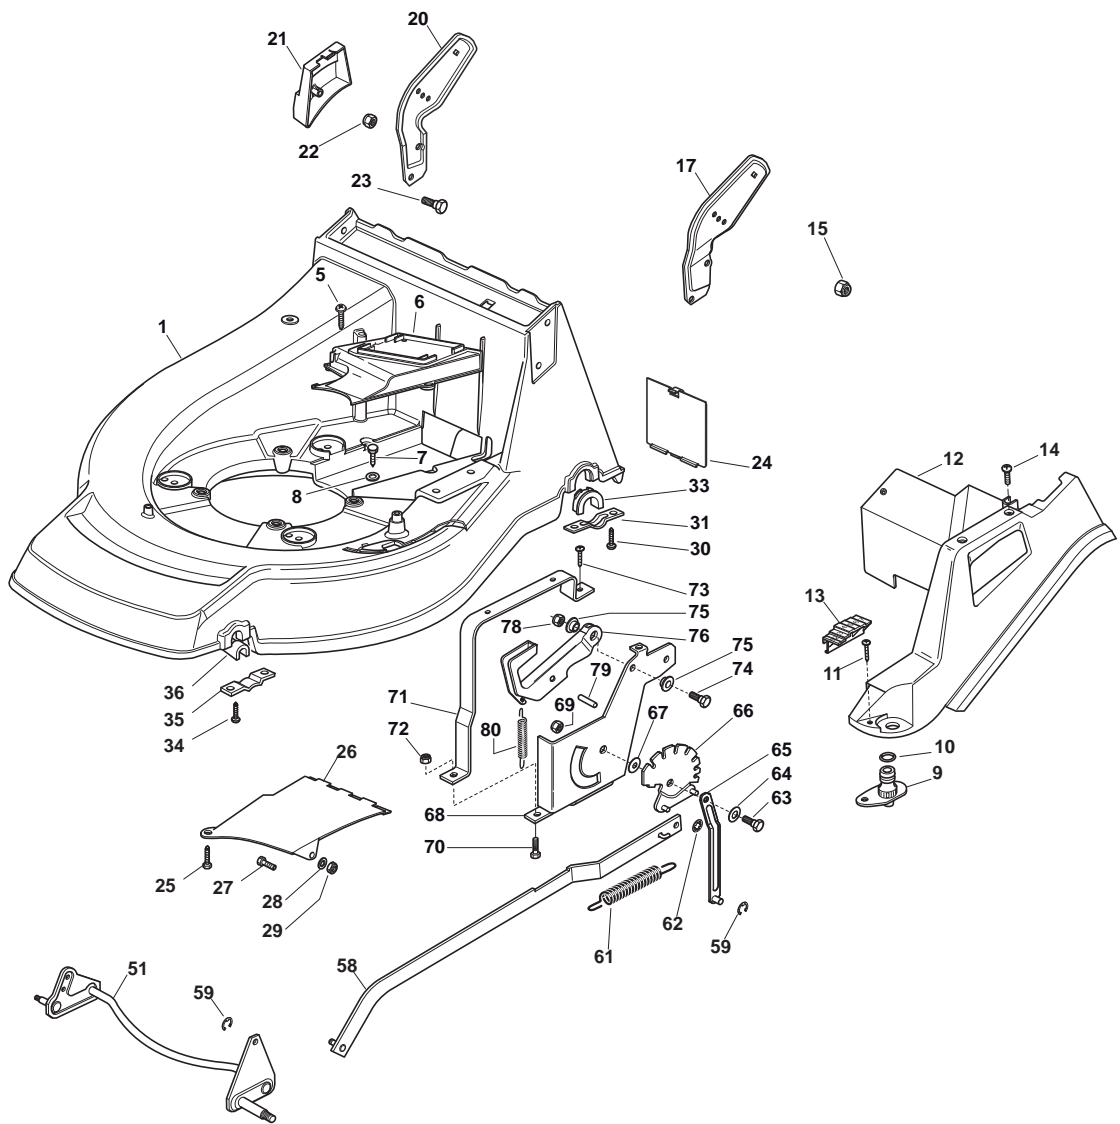

Position	Part No.	Q.Ty	Description
1	381003543/1	1	Deck Red
5	12728522/0	2	Screw
6	22060200/1	1	Protection, Belt
7	12729600/0	1	Screw
8	12523040/0	2	Washer
9	22034000/0	1	Washing Connection
10	19035000/0	1	Or Ring
11	12728519/0	3	Screw
12	322060144/3	1	Deck, Adjustment
13	22570200/0	1	Plate, Cutting Positions
14	12728520/0	1	Screw
15	12155000/0	2	Nut
17	22778397/1	1	Bracket, L
20	22778396/1	1	Bracket, R
21	22601001/0	1	Protection
22	12155000/0	2	Nut
23	12793301/0	2	Screw
24	22595352/0	1	Inspection Door
25	12729600/0	1	Screw
26	22108205/0	1	Conveyor
27	12789000/0	1	Screw
28	12523020/0	1	Washer
29	12154330/0	1	Nut
30	12731350/0	4	Screw
31	22545147/0	2	Plate
33	22038407/0	2	Brass
34	12731350/0	4	Screw
35	22545156/0	2	Plate
36	22038400/1	2	Brass
51	381002865/0	1	Axle, Front Wheels
58	381002040/0	1	Rod, Height Adjustment
59	12000930/0	2	Snap Ring
61	122446187/0	1	Spring
62	12604899/0	2	Crown Fastener
63	22529662/0	1	Fulcrum Pin
64	22672151/0	1	Washer
65	81001269/0	1	Rod, Rear Wheels Axle
66	381000479/2	1	Sector, Height Adjustment
67	22672152/0	1	Washer
68	22785109/0	1	Support, Height Adjustment
69	12293201/0	1	Nut
70	12793301/0	2	Screw
71	22785113/0	1	Support, Handle
72	12293201/0	2	Nut
73	12729600/0	1	Screw
74	12793301/0	1	Screw
75	25038002/1	2	Bush
76	322393611/2	1	Handle
78	12293201/0	1	Nut
79	12622640/0	1	Pin
80	22446175/0	1	Spring