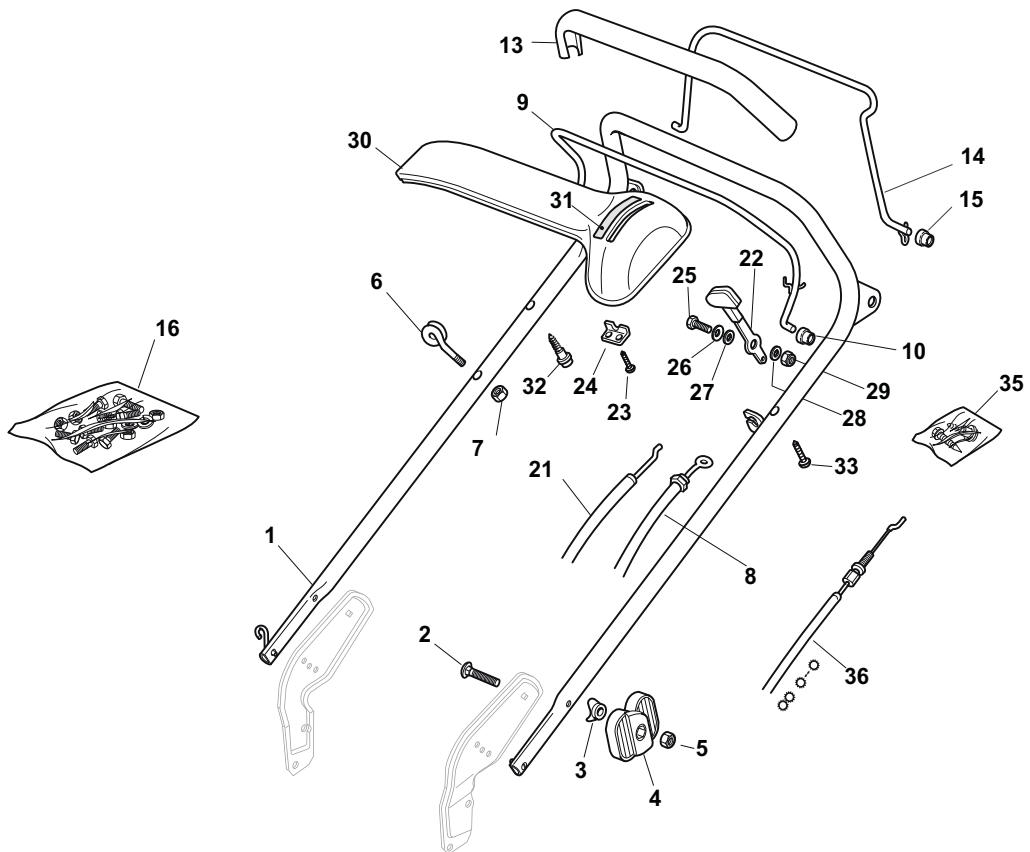

Position	Part No.	Q.Ty	Description
1	81006861/0	1	Handle, Upper Part
2	12819120/0	2	Screw
3	22680006/1	2	Washer
4	22399803/0	2	Knob
5	12293200/0	2	Nut
6	22430309/0	1	Guide Spring
7	12154330/0	1	Nut
8	81000616/1	1	Cable, Thread Engine Brake
9	181003332/1	1	Lever, Engine Brake
10	22041966/0	2	Bush
13	22291050/0	1	Handgrip Black
14	81003288/1	1	Lever, Driving
15	22041965/1	2	Bush
16	381008610/1	1	Outfit, Screws
21	81007160/0	1	Throttle Cable
22	81007280/2	1	Lever, Throttle
23	12735105/0	2	Screw
24	22981467/0	1	Plate
25	12791500/0	1	Screw
26	12530060/0	1	Elastic Washer
27	12523040/0	1	Washer
28	12523040/0	1	Washer
29	12154510/0	1	Nut
30	22120158/0	1	Dash Board Black
31	114356743/1	1	Label
32	22943006/0	1	Screw
33	12728460/0	1	Screw
35	81008609/0	1	Outfit, Dash-Board Screws
36	81000747/0	1	Cable, Rear Drive (Bi.Ci.Di.)
36	81000744/0	1	Cable, Rear Drive (General Trasmission)

Position	Part No.	Q.Ty	Description
1	12608600/0	2	Seeger
2	22570120/1	1	Pinion L
3	22120105/1	2	Ring Gear
4	22600091/1	2	Protection, Wheel
5	22570110/1	1	Pinion R
6	12608600/0	2	Seeger
7	19216035/0	2	Bearing
8	81002811/0	1	Axle, Rear Wheels
9	22753000/0	2	Pin
10	81003082/1	1	Gear Box (Bi. Ci. Di.)
10	181003079/1	1	Gear Box (General Transmission)
11	22601909/0	1	Pulley
12	12645705/0	1	Pin
13	22033281/0	1	Adjustment Rod
14	22041957/1	1	Bush
15	22450063/0	1	Spring
16	22680009/0	1	Washer
17	12154510/0	1	Nut
18	22110230/0	1	Cap
19	35064195/0	1	Belt

Position	Part No.	Q.Ty	Description
1	22122200/0	8	Bearing
2	381007390/1	4	Wheel Ø 210
3	322110643/0	4	Hub Cap Grey
6	12521350/0	8	Washer
7	12155000/0	8	Nut
8	12530150/0	4	Elastic Washer

Position	Part No.	Q.Ty	Description
1	122465608/2	1	Hub With Pulley, Crankshaft Ø 25
2	81004383/0	1	Blade Standard
3	22160400/0	1	Elastic Washer
4	12523080/0	1	Washer
5	12735698/0	1	Screw
6	12139150/0	1	Feather, Crankshaft Ø 25
7	12155000/0	3	Nut
8	12521350/0	3	Washer
9	12692080/0	1	Screw
9	12691800/0	2	Screw