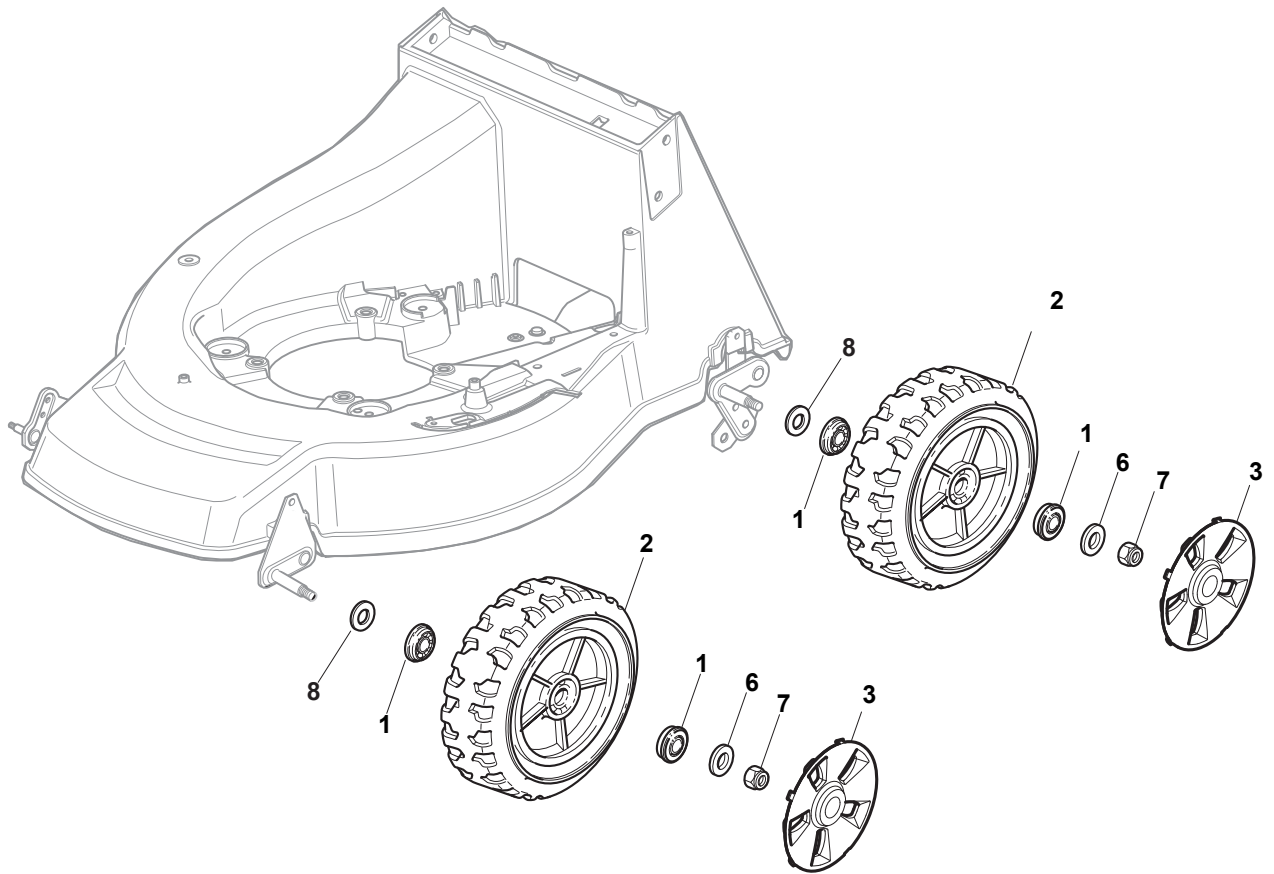

Position	Part No.	Q.Ty	Description
1	22122200/0	8	Bearing
2	381007390/1	4	Wheel Ø 210
3	322110643/0	4	Hub Cap Grey
6	12521350/0	8	Washer
7	12155000/0	8	Nut
8	12530150/0	4	Elastic Washer