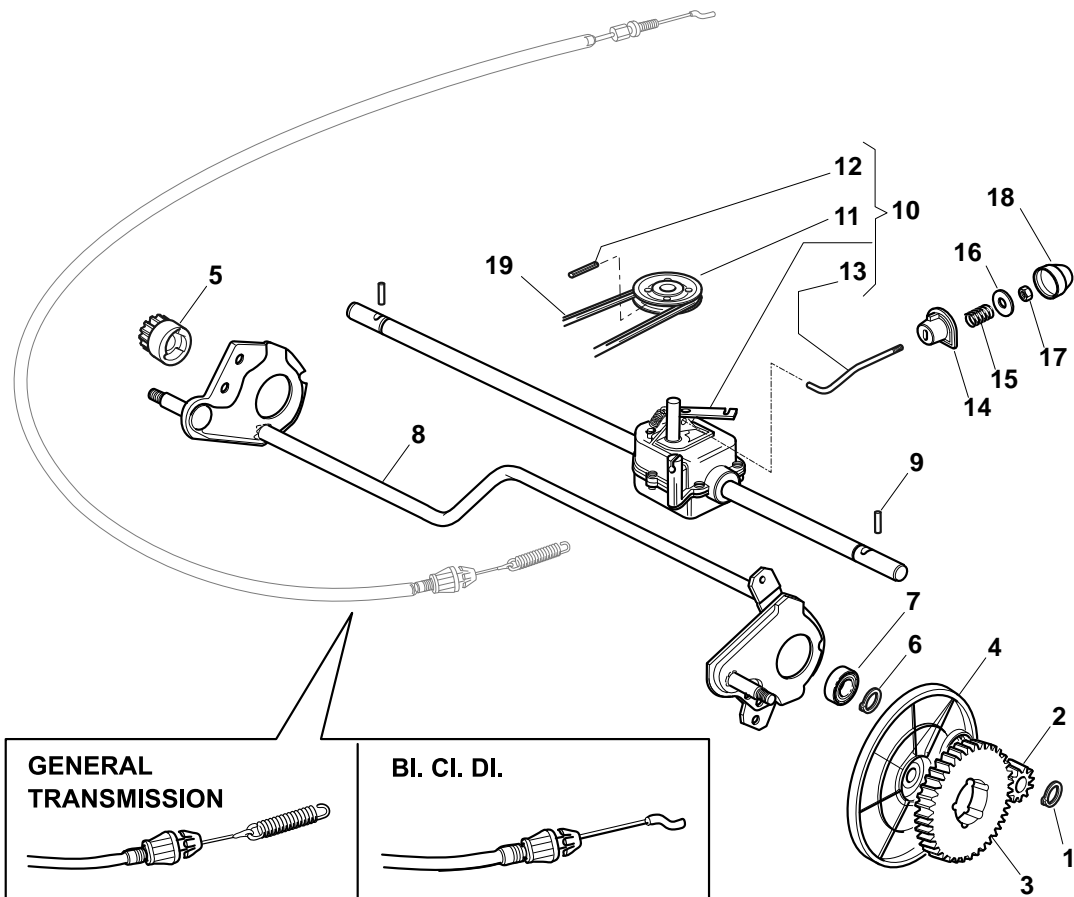

Position	Part No.	Q.Ty	Description
1	81006861/0	1	Handle, Upper Part
2	12819120/0	2	Screw
3	22680006/1	2	Washer
4	22399803/0	2	Knob
5	12293200/0	2	Nut
6	22430309/0	1	Guide Spring
7	12154330/0	1	Nut
8	81000616/1	1	Cable, Thread Engine Brake
9	181003332/1	1	Lever, Engine Brake
10	22041966/0	2	Bush
13	22291050/0	1	Handgrip Black
14	81003288/1	1	Lever, Driving
15	22041965/1	2	Bush
16	381008610/1	1	Outfit, Screws
21	81007160/0	1	Throttle Cable
22	81007280/2	1	Lever, Throttle
23	12735105/0	2	Screw
24	22981467/0	1	Plate
25	12791500/0	1	Screw
26	12530060/0	1	Elastic Washer
27	12523040/0	1	Washer
28	12523040/0	1	Washer
29	12154510/0	1	Nut
30	22120158/0	1	Dash Board Black
31	114356743/1	1	Label
32	22943006/0	1	Screw
33	12728460/0	1	Screw
35	81008609/0	1	Outfit, Dash-Board Screws
36	81000747/0	1	Cable, Rear Drive (Bi.Ci.Di.)
36	81000744/0	1	Cable, Rear Drive (General Trasmission)

Position	Part No.	Q.Ty	Description
1	12608600/0	2	Seeger
2	22570120/1	1	Pinion L
3	22120105/1	2	Ring Gear
4	22600091/1	2	Protection, Wheel
5	22570110/1	1	Pinion R
6	12608600/0	2	Seeger
7	19216035/0	2	Bearing
8	81002811/0	1	Axle, Rear Wheels
9	22753000/0	2	Pin
10	81003082/1	1	Gear Box (Bi. Ci. Di.)
10	181003079/1	1	Gear Box (General Transmission)
11	22601909/0	1	Pulley
12	12645705/0	1	Pin
13	22033281/0	1	Adjustment Rod
14	22041957/1	1	Bush
15	22450063/0	1	Spring
16	22680009/0	1	Washer
17	12154510/0	1	Nut
18	22110230/0	1	Cap
19	35064195/0	1	Belt

Position	Part No.	Q.Ty	Description
1	22122200/0	8	Bearing
2	381007390/1	4	Wheel Ø 210
3	322110643/0	4	Hub Cap Grey
6	12521350/0	8	Washer
7	12155000/0	8	Nut
8	12530150/0	4	Elastic Washer

Position	Part No.	Q.Ty	Description
1	122465608/2	1	Hub With Pulley, Crankshaft Ø 25
2	81004383/0	1	Blade Standard
3	22160400/0	1	Elastic Washer
4	12523080/0	1	Washer
5	12735698/0	1	Screw
6	12139150/0	1	Feather, Crankshaft Ø 25
7	12155000/0	3	Nut
8	12521350/0	3	Washer
9	12692080/0	1	Screw
9	12691800/0	2	Screw