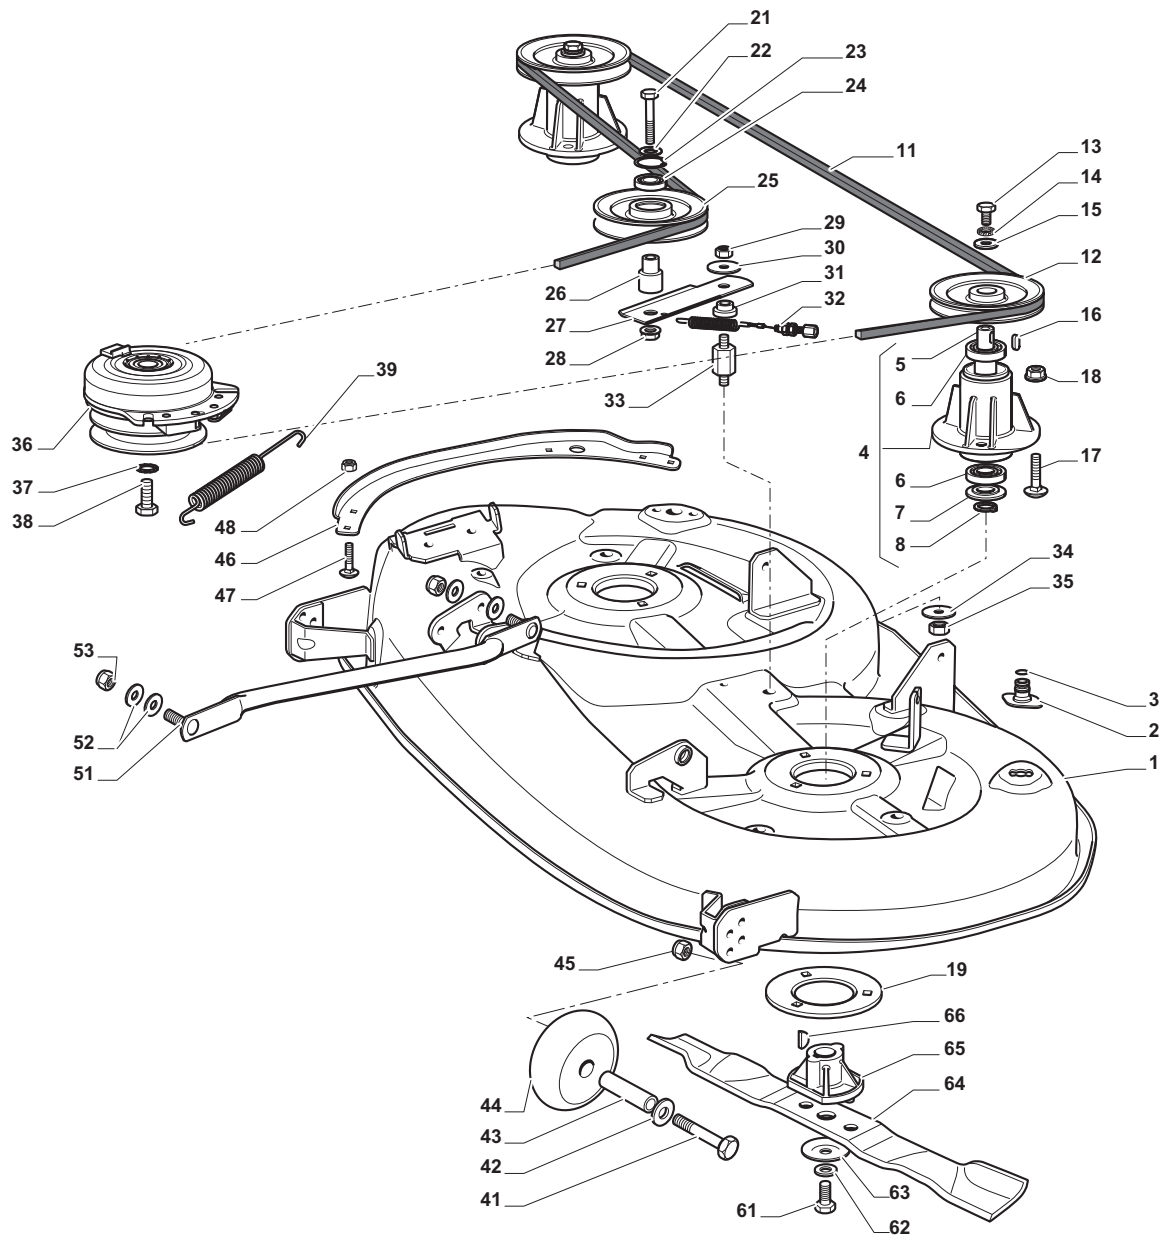

Cutting Plate				
POSITION	CODE	Q.TY	DESCRIPTION	NOTES
1	382565069/0	1	Plate	
2	325033086/0	2	Water Hose Connection	
3	19035000/0	2	O Ring	
4	382207204/0	2	Flange Ass.Y	
5	125020804/0	2	Shaft	
6	119216047/0	4	Bearing	
7	25160501/0	2	Dust Cover	
8	12609260/0	2	Seeger	
11	135061506/0	1	Belt	
12	25601571/0	2	Pulley	
13	12793102/0	2	Screw	
14	12540260/0	2	Washer	
15	25670007/0	2	Washer	
16	12139480/0	2	Key	
17	12818700/0	6	Screw	
18	12154210/0	6	Nut	
19	325160505/0	2	Plate	
21	12691800/0	1	Screw	
22	12524010/0	1	Washer	
23	12610800/0	1	Snap Ring	
24	119216048/0	1	Bearing	
25	125601586/0	1	Pulley	
26	125160056/0	1	Spacer	
27	325318255/0	1	Lever	
28	12293201/0	1	Nut	
29	12155020/0	1	Nut	
30	125670022/0	1	Washer	
31	125040635/0	1	Bush	
32	382004619/0	1	Wire	
33	125160057/0	1	Spacer	
34	12523080/0	1	Washer	
35	12156602/0	1	Nut	
36	118399062/0	1	Clutc	
37	12543000/0	1	Washer	
38	12737320/0	1	Screw	
39	122430277/0	1	Spring	
41	12692050/0	2	Screw	
42	12523060/0	2	Washer	
43	25510072/0	2	Spacer	
44	82700001/0	2	Anti Scalp Wheel Ø 100	
45	12293201/0	2	Nut	
46	325547259/0	1	Stiffening	
47	12815200/0	5	Screw	
48	12154510/0	5	Nut	
51	382000565/0	2	Equalizer Rod	
52	25670008/1	8	Washer	
53	12156602/0	4	Nut	
61	12735694/0	2	Screw	
62	12523080/0	2	Washer	
63	22160400/0	2	Elastic Washer	
64	182004357/0	2	Right Blade Mulching	
65	25463200/0	2	Blade Hub	
66	12139100/0	2	Feather