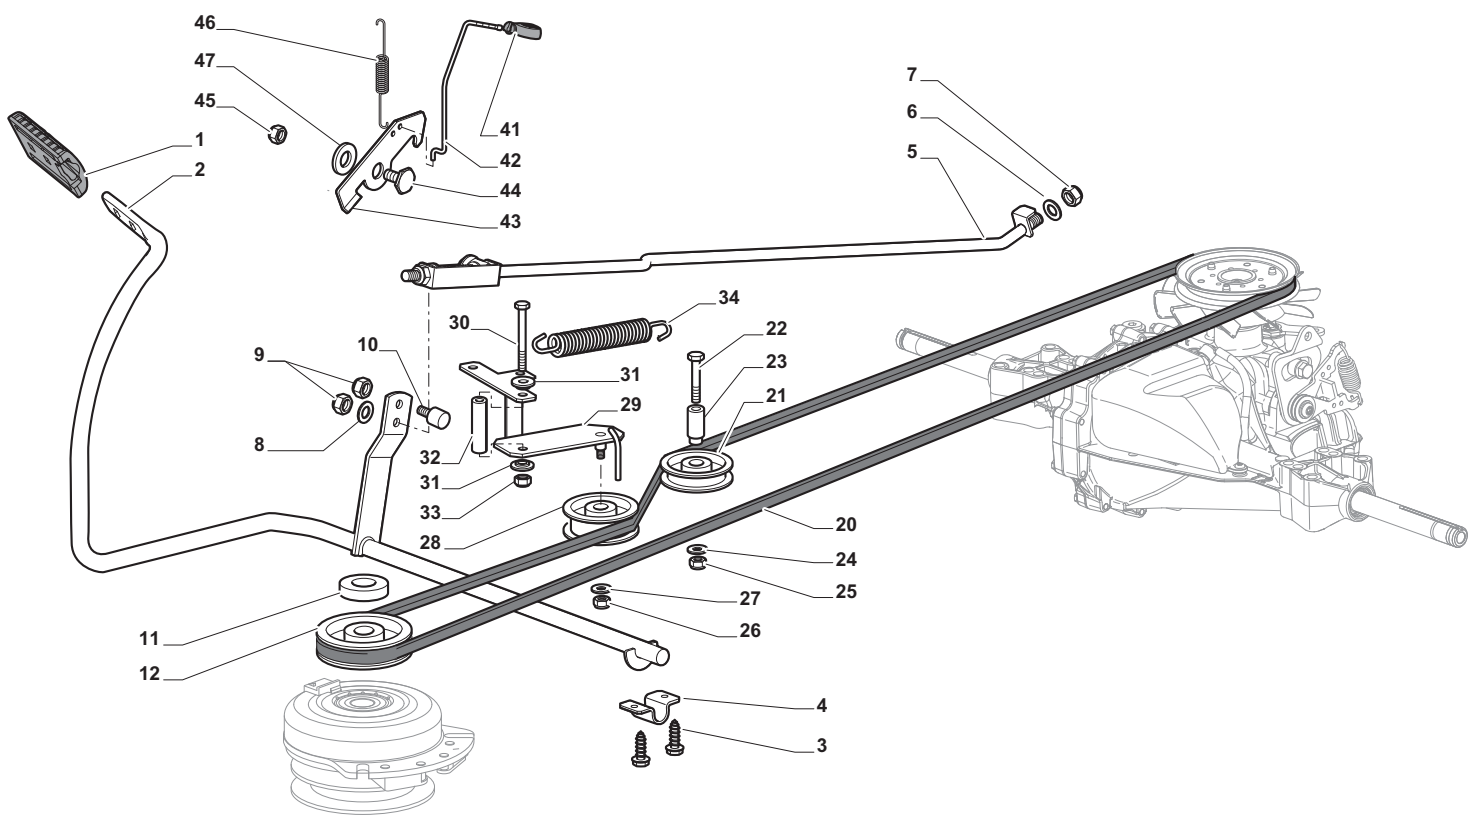

Brake And Gearbox Controls

POSITION	CODE	Q.TY	DESCRIPTION	NOTES
1	325110409/0	1	Clamp Cover	
2	382000641/0	1	Pedal	
3	12735599/0	4	Screw	
4	325547231/0	2	Plate	
5	382000576/0	1	Rod	
6	12521360/0	1	Washer	
7	12156602/0	1	Nut	
8	25670011/0	1	Washer	
9	12155000/0	2	Nut	
10	125510116/0	1	Pin	
11	25160021/0	1	Spacer	
12	125601577/0	1	Pulley	
20	135062003/0	1	Belt	
21	25601555/0	1	Pulley	
22	12691400/0	1	Screw	
23	125160051/0	1	Spacer	
24	12523060/0	1	Washer	
25	12155000/0	1	Nut	
26	12155000/0	1	Nut	
27	12523060/0	1	Washer	
28	25601554/0	1	Pulley	
29	382318245/0	1	Lever	
30	12691600/0	1	Screw	
31	25038002/1	2	Bush	
32	25160027/0	1	Spacer	
33	12155000/0	1	Nut	
34	125430262/0	1	Spring	
41	325394534/0	1	Knob	
42	125033083/0	1	Rod	
43	325253011/1	1	Hook	
44	22524970/2	1	Pin	
45	12155000/0	1	Nut	
46	25430213/0	1	Spring	
47	12523060/0	1	Washer