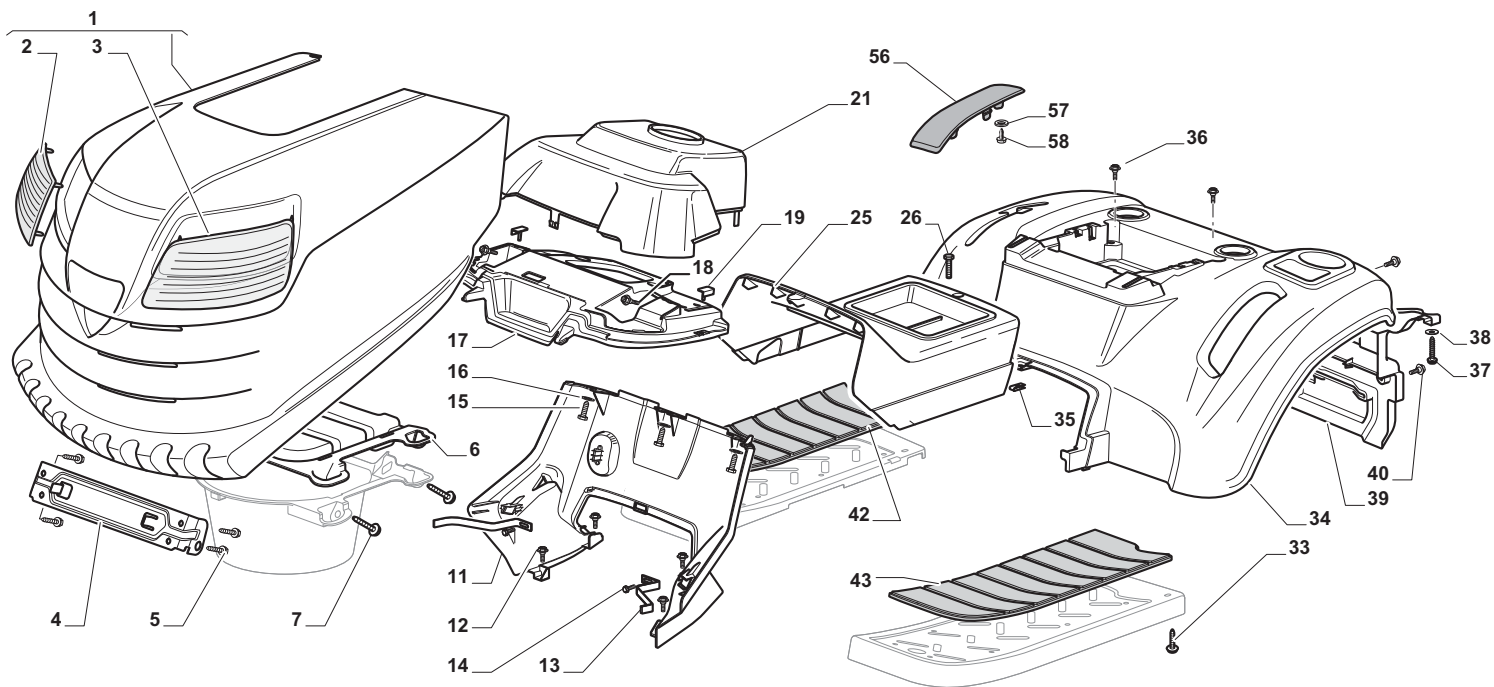

GENUINE SPARE PARTS

AT4 108 HCB

- Use GLOBAL GARDEN PRODUCT Genuine Spare Parts specified in the parts list for repair and/or replacement.
- The contents described in the parts list may change due to improvement.
- The drawings of the spare parts are only indicative and might not represent the part in question exactly.
- The indications "right" - "left" - "front" - "rear" refer to the position of the operator when using the machine.
- When placing orders of parts for repair and/or replacement, make sure that the illustrated parts list is the one applying to the machine's year of manufacture, as shown on the identification plate attached to the machine.

Body				
POSITION	CODE	Q.TY	DESCRIPTION	NOTES
1	325076916/0	1	Engine Hood White	
2	325410887/0	1	Right Grill	
3	325410888/0	1	Left Grill	
4	325785317/0	1	Engine Hood Support	
5	12735403/0	4	Screw	
6	325263302/1	1	Air Intake Grill	
7	112728692/0	4	Screw	
11	325785298/0	1	Dashboard Support	
12	125943010/0	4	Screw	
13	325270325/0	2	Guide	
14	12735599/0	2	Screw	
15	112735406/0	3	Screw	
16	12523040/0	3	Washer	
17	325120202/1	1	Dashboard	
18	125943010/0	2	Screw	
19	325260003/0	2	Grommet	
21	325120203/0	1	Cover	
25	325110423/0	1	Cover, White	
26	125943010/0	1	Screw	
33	112735406/0	4	Screw	
34	325110422/0	1	Wheels Cover White	
35	112437506/0	1	Plate	
36	125943010/0	2	Screw	
37	112735406/0	2	Screw	
38	12523040/0	2	Washer	
39	325547208/1	1	Plate	
40	125943010/0	2	Screw	
42	325110384/0	1	Right Footboardcover	
43	325110385/0	1	Left Footboard Cover	
56	325207190/0	1	Cover	
57	12523050/0	4	Washer	
58	12735403/0	2	Screw	