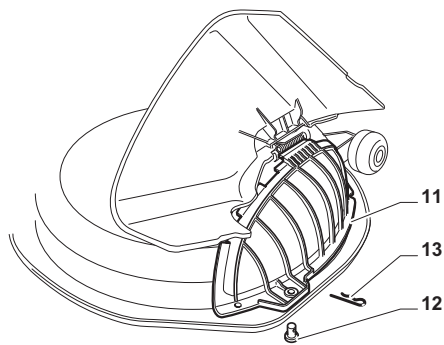

Optionals On Request

POSITION	CODE	Q.TY	DESCRIPTION	NOTES
1	382869038/0	1	Muffler Protection	
2	125943008/0	4	Screw	
5	382650211/0	2	Stiffening	
6	382033111/0	1	Rod	
7	12155000/0	2	Nut	
8	25510021/1	1	Pin	
9	24487999/0	1	Cotter Pin	
11	325140101/0	1	Deflector	
12	125510111/0	1	Pin	
13	24487998/0	1	Cotter Pin