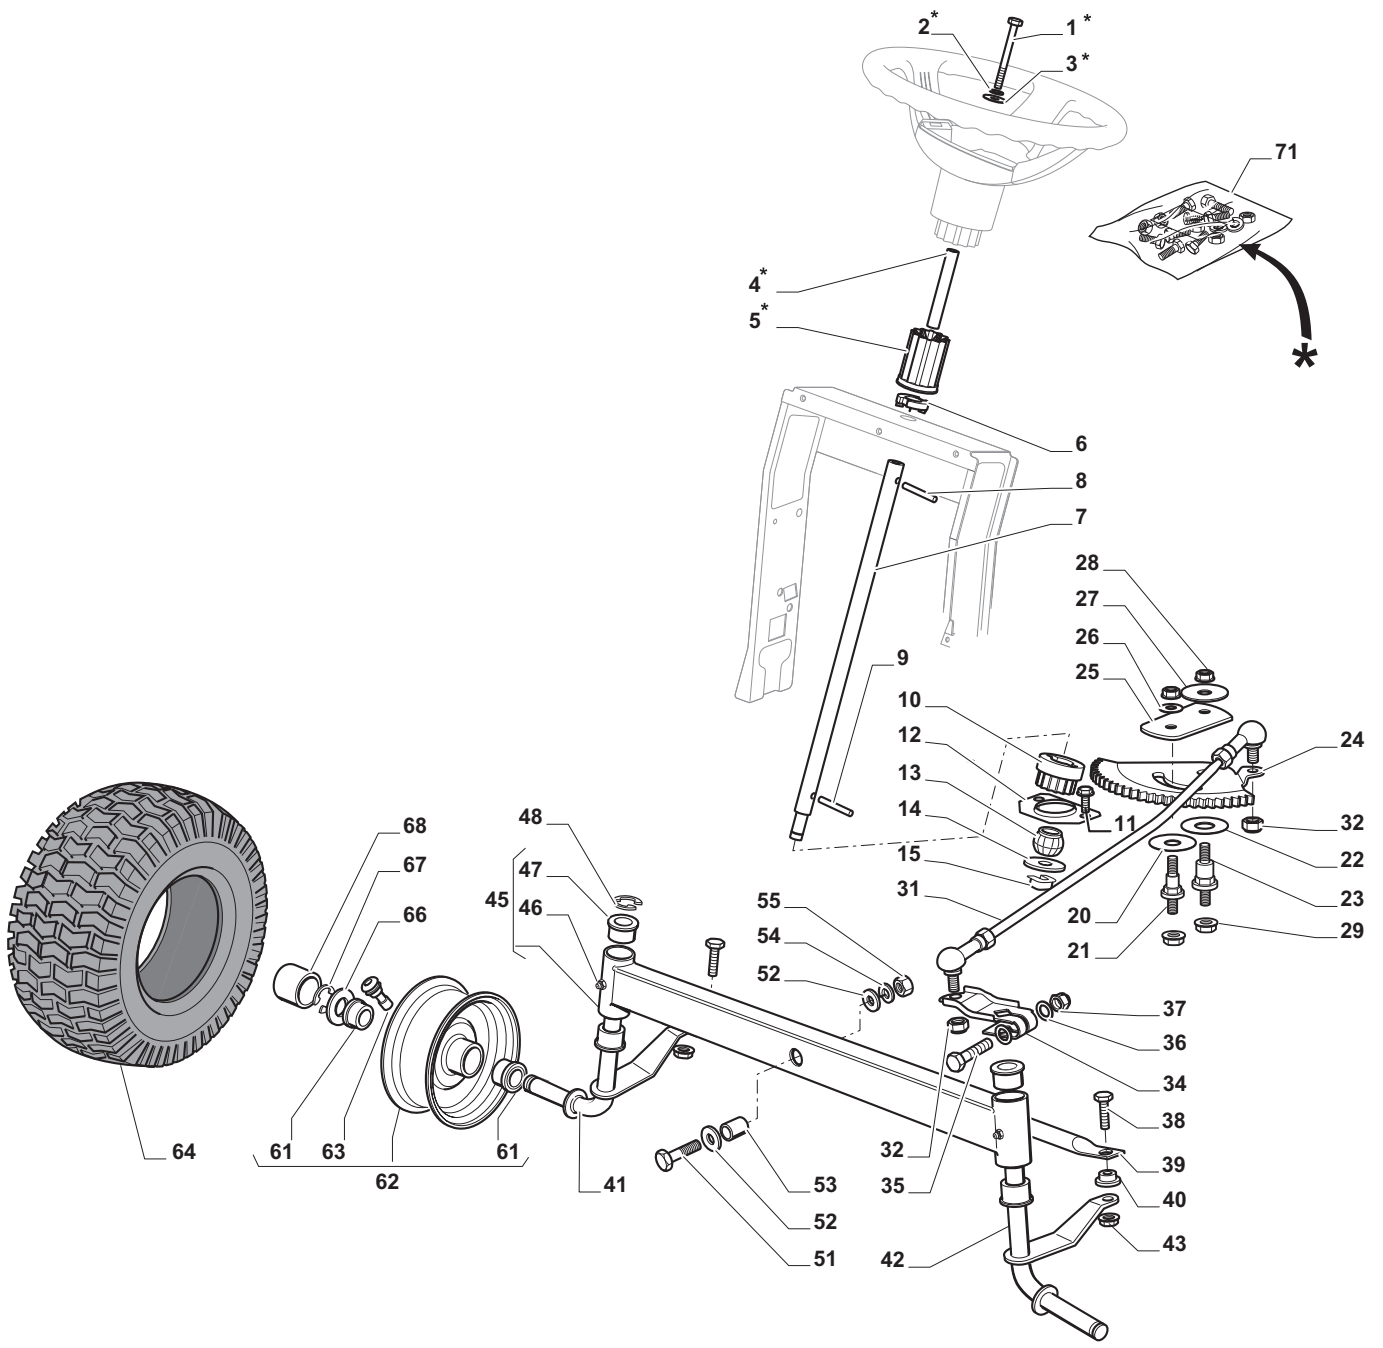

GENUINE SPARE PARTS

AT4 108 HCB

- Use GLOBAL GARDEN PRODUCT Genuine Spare Parts specified in the parts list for repair and/or replacement.
- The contents described in the parts list may change due to improvement.
- The drawings of the spare parts are only indicative and might not represent the part in question exactly.
- The indications "right" - "left" - "front" - "rear" refer to the position of the operator when using the machine.
- When placing orders of parts for repair and/or replacement, make sure that the illustrated parts list is the one applying to the machine's year of manufacture, as shown on the identification plate attached to the machine.

Body				
POSITION	CODE	Q.TY	DESCRIPTION	NOTES
1	325076916/0	1	Engine Hood White	
2	325410887/0	1	Right Grill	
3	325410888/0	1	Left Grill	
4	325785317/0	1	Engine Hood Support	
5	12735403/0	4	Screw	
6	325263302/1	1	Air Intake Grill	
7	112728692/0	4	Screw	
11	325785298/0	1	Dashboard Support	
12	125943010/0	4	Screw	
13	325270325/0	2	Guide	
14	12735599/0	2	Screw	
15	112735406/0	3	Screw	
16	12523040/0	3	Washer	
17	325120202/1	1	Dashboard	
18	125943010/0	2	Screw	
19	325260003/0	2	Grommet	
21	325120203/0	1	Cover	
25	325110423/0	1	Cover, White	
26	125943010/0	1	Screw	
33	112735406/0	4	Screw	
34	325110422/0	1	Wheels Cover White	
35	112437506/0	1	Plate	
36	125943010/0	2	Screw	
37	112735406/0	2	Screw	
38	12523040/0	2	Washer	
39	325547208/1	1	Plate	
40	125943010/0	2	Screw	
42	325110384/0	1	Right Footboardcover	
43	325110385/0	1	Left Footboard Cover	
56	325207190/0	1	Cover	
57	12523050/0	4	Washer	
58	12735403/0	2	Screw	