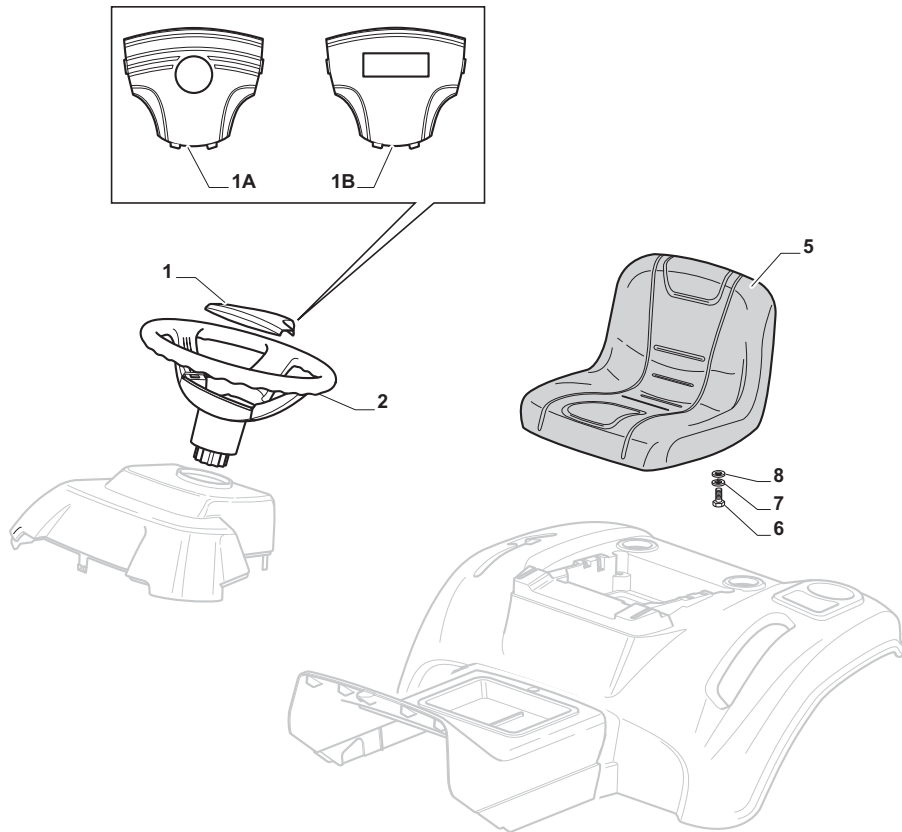

Seat & Steering Wheel				
POS	CODE	Q.TY	DESCRIPTION	NOTES
1A	325580503/0	1	Steering Plate	
1B	325580504/0	1	Steering Plate	
2	325961219/0	1	Steering Wheel	
5	125722472/0	1	Seat	
6	12792611/0	4	Screw	
7	12540260/0	4	Washer	
8	12523060/0	4	Washer