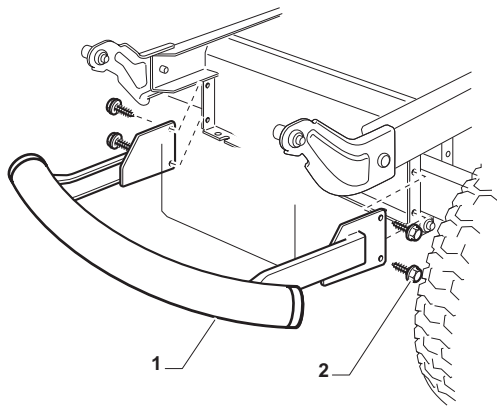

Optionals On Request

POSITION	CODE	Q.TY	DESCRIPTION	NOTES
1	382869038/0	1	Muffler Protection	
2	125943008/0	4	Screw	
5	382650211/0	2	Stiffening	
6	382033111/0	1	Rod	
7	12155000/0	2	Nut	
8	25510021/1	1	Pin	
9	24487999/0	1	Cotter Pin	
11	325140101/0	1	Deflector	
12	125510111/0	1	Pin	
13	24487998/0	1	Cotter Pin