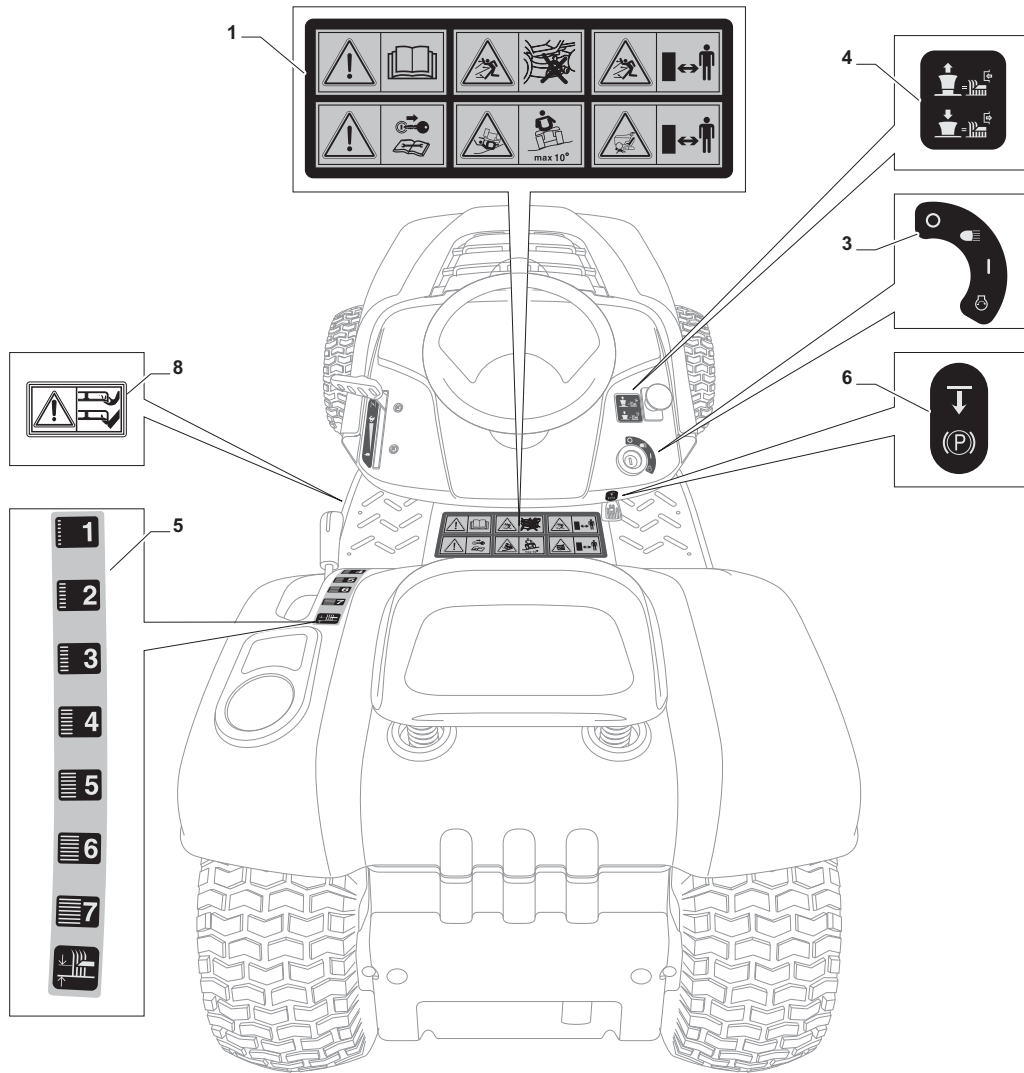

Labels				
POSITION	CODE	Q.TY	DESCRIPTION	NOTES
1	114362365/1	1	Label	
3	114363699/0	1	Label	
4	14361438/0	1	Label	
5	114363701/0	1	Label	
6	114363700/0	1	Label	
8	114356699/1	1	Label