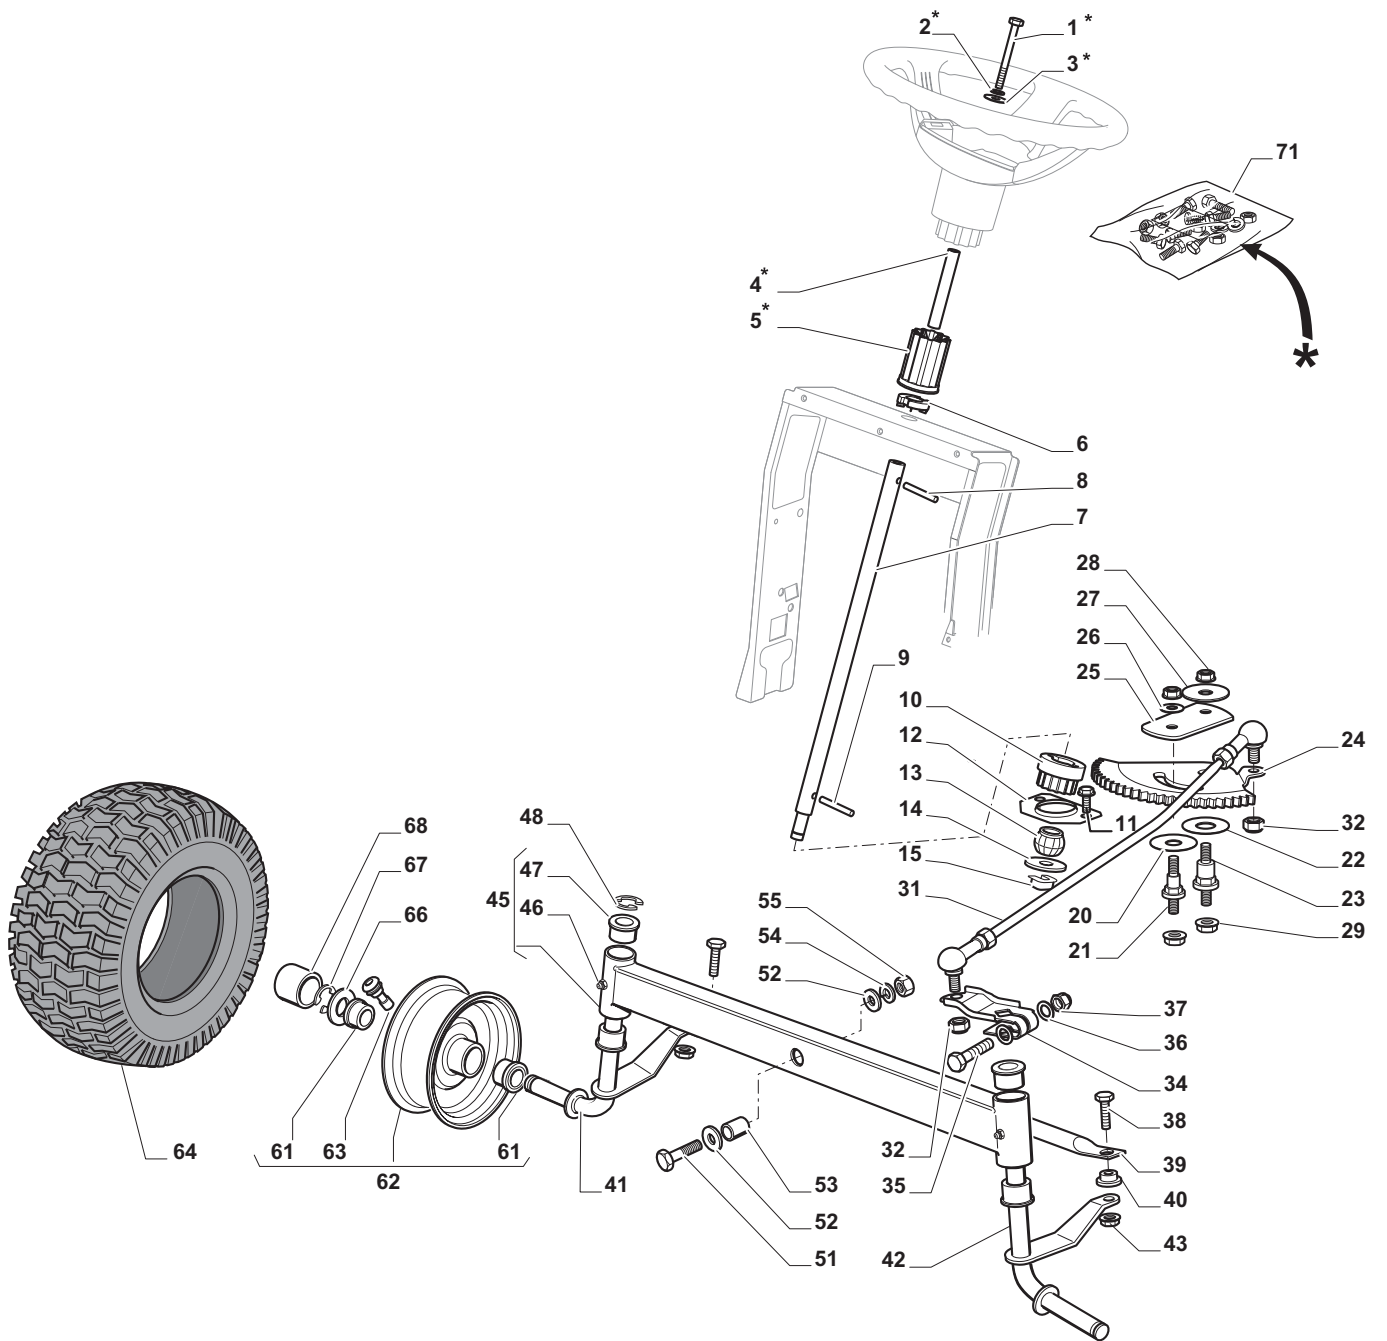

Body				
POSITION	CODE	Q.TY	DESCRIPTION	NOTES
1	325076916/0	1	Engine Hood White	
2	325410887/0	1	Right Grill	
3	325410888/0	1	Left Grill	
4	325785317/0	1	Engine Hood Support	
5	12735403/0	4	Screw	
6	325263302/1	1	Air Intake Grill	
7	112728692/0	4	Screw	
11	325785298/0	1	Dashboard Support	
12	125943010/0	4	Screw	
13	325270325/0	2	Guide	
14	12735599/0	2	Screw	
15	112735406/0	3	Screw	
16	12523040/0	3	Washer	
17	325120202/1	1	Dashboard	
18	125943010/0	2	Screw	
19	325260003/0	2	Grommet	
21	325120203/0	1	Cover	
25	325110423/0	1	Cover, White	
26	125943010/0	1	Screw	
33	112735406/0	4	Screw	
34	325110422/0	1	Wheels Cover White	
35	112437506/0	1	Plate	
36	125943010/0	2	Screw	
37	112735406/0	2	Screw	
38	12523040/0	2	Washer	
39	325547208/1	1	Plate	
40	125943010/0	2	Screw	
42	325110384/0	1	Right Footboardcover	
43	325110385/0	1	Left Footboard Cover	
56	325207190/0	1	Cover	
57	12523050/0	4	Washer	
58	12735403/0	2	Screw	