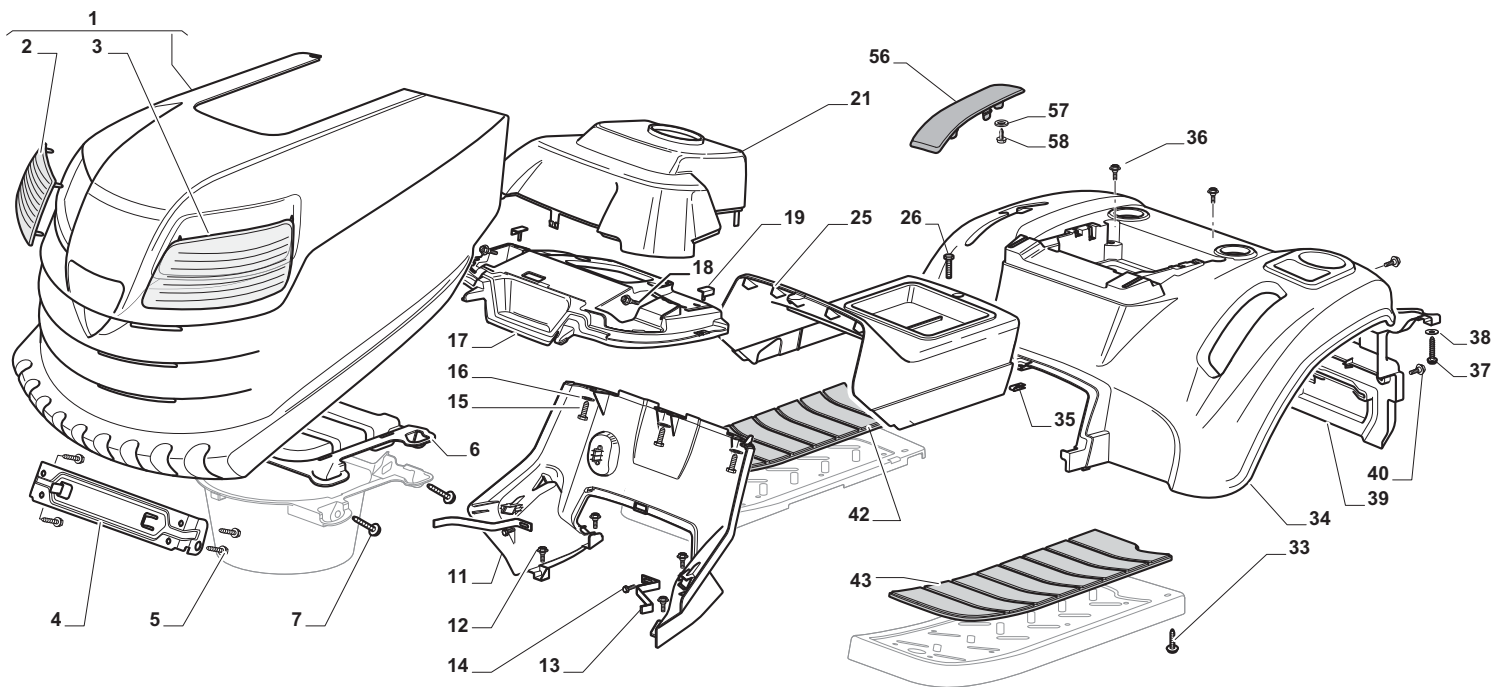

GENUINE SPARE PARTS

AT4 98 HCB

- Use GLOBAL GARDEN PRODUCT Genuine Spare Parts specified in the parts list for repair and/or replacement.
- The contents described in the parts list may change due to improvement.
- The drawings of the spare parts are only indicative and might not represent the part in question exactly.
- The indications "right" - "left" - "front" - "rear" refer to the position of the operator when using the machine.
- When placing orders of parts for repair and/or replacement, make sure that the illustrated parts list is the one applying to the machine's year of manufacture, as shown on the identification plate attached to the machine.

Body				
POSITION	CODE	Q.TY	DESCRIPTION	NOTES
1	325076916/0	1	Engine Hood White	
2	325410887/0	1	Right Grill	
3	325410888/0	1	Left Grill	
4	325785317/0	1	Engine Hood Support	
5	12735403/0	4	Screw	
6	325263302/1	1	Air Intake Grill	
7	112728692/0	4	Screw	
11	325785298/0	1	Dashboard Support	
12	125943010/0	4	Screw	
13	325270325/0	2	Guide	
14	12735599/0	2	Screw	
15	112735406/0	3	Screw	
16	12523040/0	3	Washer	
17	325120202/1	1	Dashboard	
18	125943010/0	2	Screw	
19	325260003/0	2	Grommet	
21	325120203/0	1	Cover	
25	325110423/0	1	Cover, White	
26	125943010/0	1	Screw	
33	112735406/0	4	Screw	
34	325110422/0	1	Wheels Cover White	
35	112437506/0	1	Plate	
36	125943010/0	2	Screw	
37	112735406/0	2	Screw	
38	12523040/0	2	Washer	
39	325547208/1	1	Plate	
40	125943010/0	2	Screw	
42	325110384/0	1	Right Footboardcover	
43	325110385/0	1	Left Footboard Cover	
56	325207190/0	1	Cover	
57	12523050/0	4	Washer	
58	12735403/0	2	Screw	