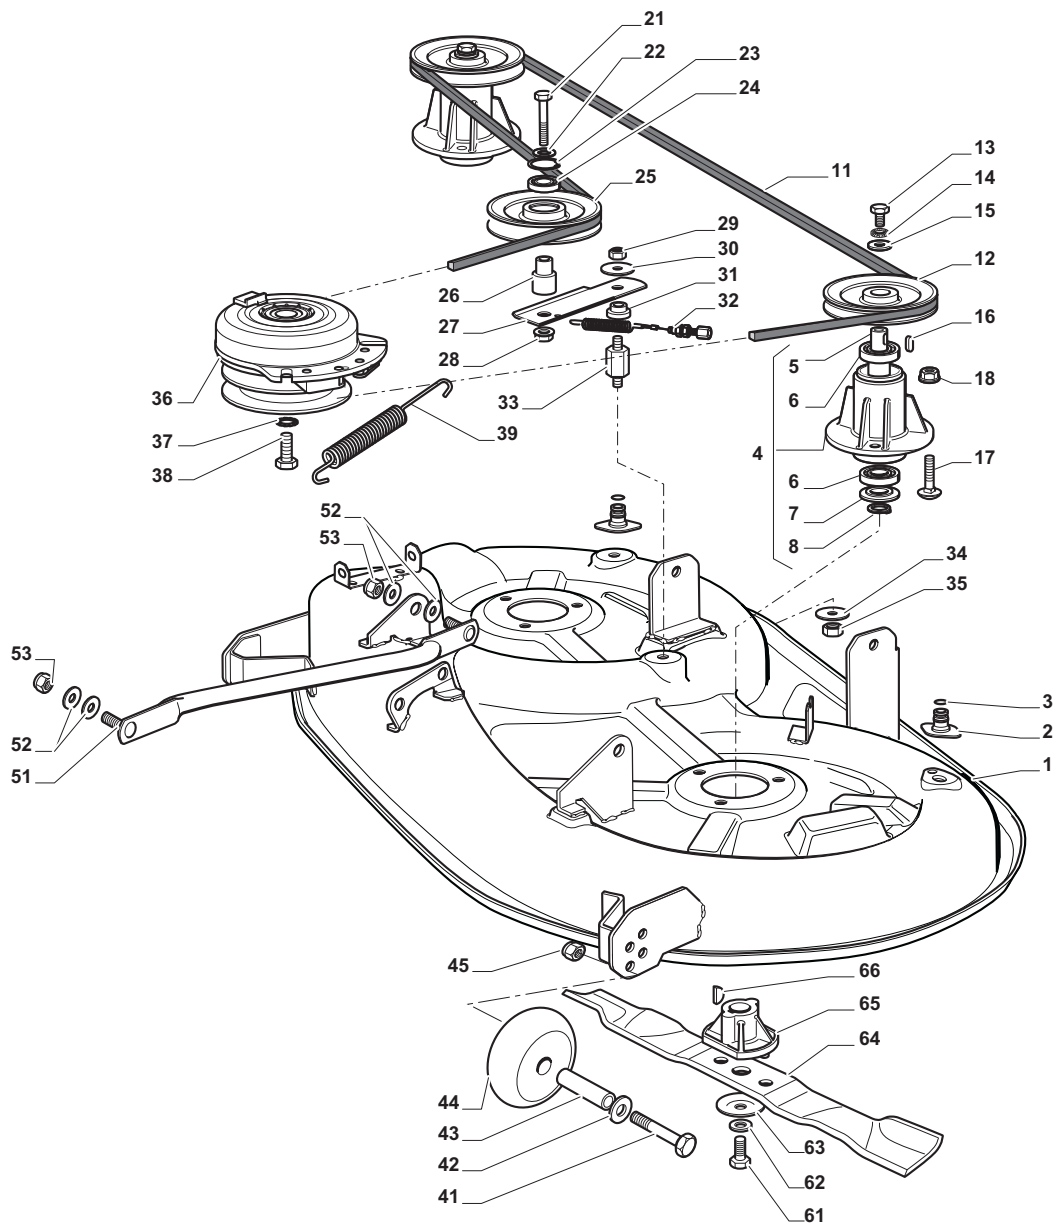

Cutting Plate				
POSITION	CODE	Q.TY	DESCRIPTION	NOTES
1	382564209/0	1	Plate	
2	325033086/0	2	Water Hose Connection	
3	19035000/0	2	O Ring	
4	382207204/0	2	Flange Ass.Y	
5	125020804/0	2	Shaft	
6	119216047/0	4	Bearing	
7	25160501/0	2	Dust Cover	
8	12609260/0	2	Seeger	
11	135061504/0	1	Belt	
12	25601571/0	2	Pulley	
13	12793102/0	2	Screw	
14	12540260/0	2	Washer	
15	25670007/0	2	Washer	
16	12139480/0	2	Key	
17	12818690/0	6	Screw	
18	12154210/0	6	Nut	
21	12691400/0	1	Screw	
22	12524010/0	1	Washer	
23	12610800/0	1	Snap Ring	
24	119216048/0	1	Bearing	
25	125601586/0	1	Pulley	
26	125160052/0	1	Spacer	
27	325318232/0	1	Lever	
28	12293201/0	1	Nut	
29	12155020/0	1	Nut	
30	125670022/0	1	Washer	
31	125040635/0	1	Bush	
32	82004618/0	1	Wire	
33	125160049/0	1	Spacer	
34	12523080/0	1	Washer	
35	12156602/0	1	Nut	
36	118399063/0	1	Clutc	
37	12543000/0	1	Washer	
38	12737320/0	1	Screw	
39	122430277/0	1	Spring	
41	12692050/0	2	Screw	
42	12523060/0	2	Washer	
43	25510072/0	2	Spacer	
44	82700001/0	2	Anti Scalp Wheel Ø 100	
45	12293201/0	2	Nut	
51	382000565/0	2	Equalizer Rod	
52	25670008/1	8	Washer	
53	12156602/0	4	Nut	
61	12735694/0	2	Screw	
62	12523080/0	2	Washer	
63	22160400/0	2	Elastic Washer	
64	82004346/0	2	Blade	
65	25463200/0	2	Blade Hub	
66	12139100/0	2	Feather