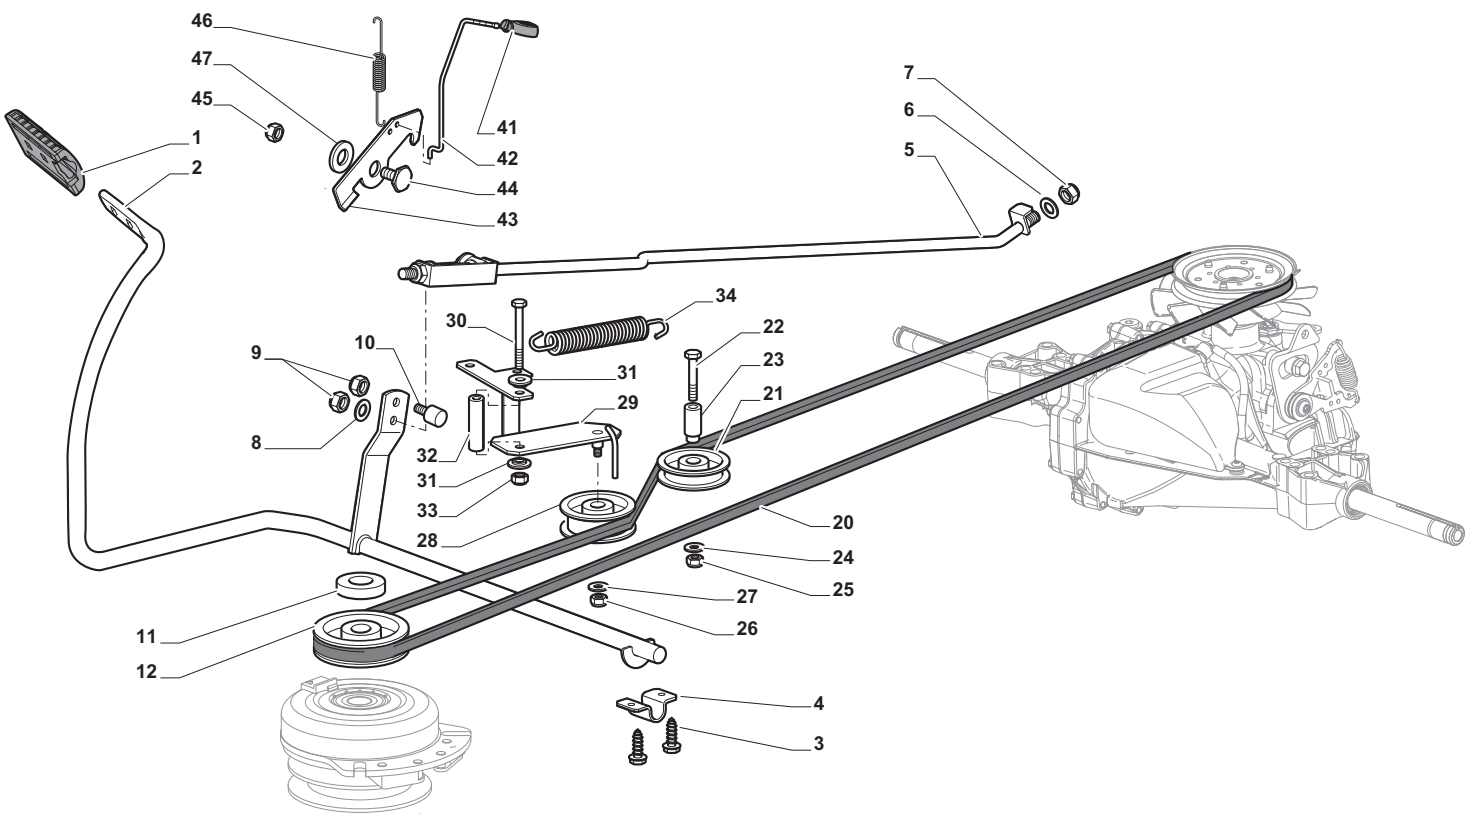

Brake And Gearbox Controls

POSITION	CODE	Q.TY	DESCRIPTION	NOTES
1	325110409/0	1	Clamp Cover	
2	382000641/0	1	Pedal	
3	12735599/0	4	Screw	
4	325547231/0	2	Plate	
5	382000576/0	1	Rod	
6	12521360/0	1	Washer	
7	12156602/0	1	Nut	
8	25670011/0	1	Washer	
9	12155000/0	2	Nut	
10	125510116/0	1	Pin	
11	25160021/0	1	Spacer	
12	125601577/0	1	Pulley	
20	135062003/0	1	Belt	
21	25601555/0	1	Pulley	
22	12691400/0	1	Screw	
23	125160051/0	1	Spacer	
24	12523060/0	1	Washer	
25	12155000/0	1	Nut	
26	12155000/0	1	Nut	
27	12523060/0	1	Washer	
28	25601554/0	1	Pulley	
29	382318245/0	1	Lever	
30	12691600/0	1	Screw	
31	25038002/1	2	Bush	
32	25160027/0	1	Spacer	
33	12155000/0	1	Nut	
34	125430262/0	1	Spring	
41	325394534/0	1	Knob	
42	125033083/0	1	Rod	
43	325253011/1	1	Hook	
44	22524970/2	1	Pin	
45	12155000/0	1	Nut	
46	25430213/0	1	Spring	
47	12523060/0	1	Washer