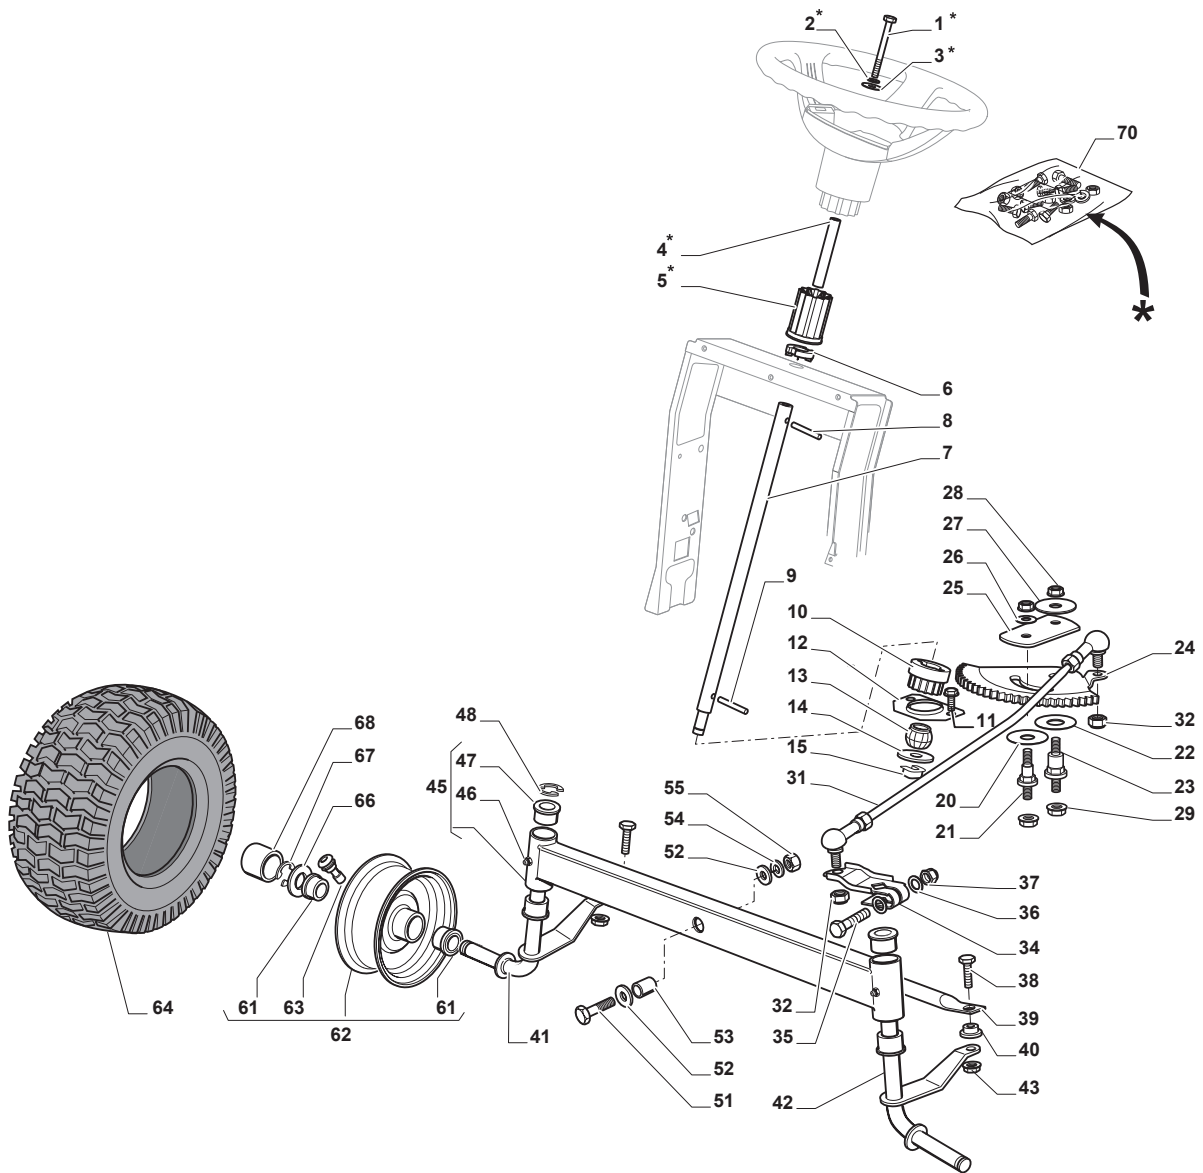

AT5 84 HCB

Ride-on 84 cm Steering

Issue 45 - 2016

Fig.	Q.ty	Part No	Description	Notes
67	2	112001010/0	Benzing Ring	
68	2	322110233/0	Hub Cover	
70	1	382180124/0	Outfit, Screws	

Fig.	Q.ty	Part No	Description	Notes
1	1	325110409/0	Clamp Cover	
2	1	382000641/0	Pedal	
3	4	112735599/0	Screw	
4	2	325547231/0	Plate	
5	1	382000636/0	Rod	
6	1	112521360/0	Washer	
7	1	112156602/0	Nut	
8	1	325670011/0	Antifriction Washer	
9	2	112155000/0	Nut	
10	1	125510116/0	Pin	
11	1	125160021/0	Spacer	
12	1	125601577/0	Pulley	
20	1	135062020/1	Trapezoidal Belt	
21	1	325601599/0	Pulley	
22	3	112691400/0	Screw	
23	1	125160083/0	Spacer	
24	3	112523060/0	Washer	
25	3	112155000/0	Nut	
26	1	112155000/0	Nut	
27	1	112523060/0	Washer	
28	1	125601554/0	Pulley	
29	1	382318245/0	Lever	
30	1	112691600/0	Screw	
31	2	125038002/1	Bushing	
32	1	125160027/0	Spacer	
33	1	112155000/0	Nut	
34	1	125430262/0	Spring	
41	1	125394509/1	Knob	
42	1	125033113/0	Rod	
43	1	325253011/1	Hook	
44	1	122524970/3	Pin	
45	1	112155000/0	Nut	
46	1	125430213/0	Spring	
47	1	112523060/0	Washer	
50	2	112521350/0	Washer	
51	2	125160068/0	Spacer	
52	2	125601592/0	Pulley	
53	1	125430269/1	Spring	