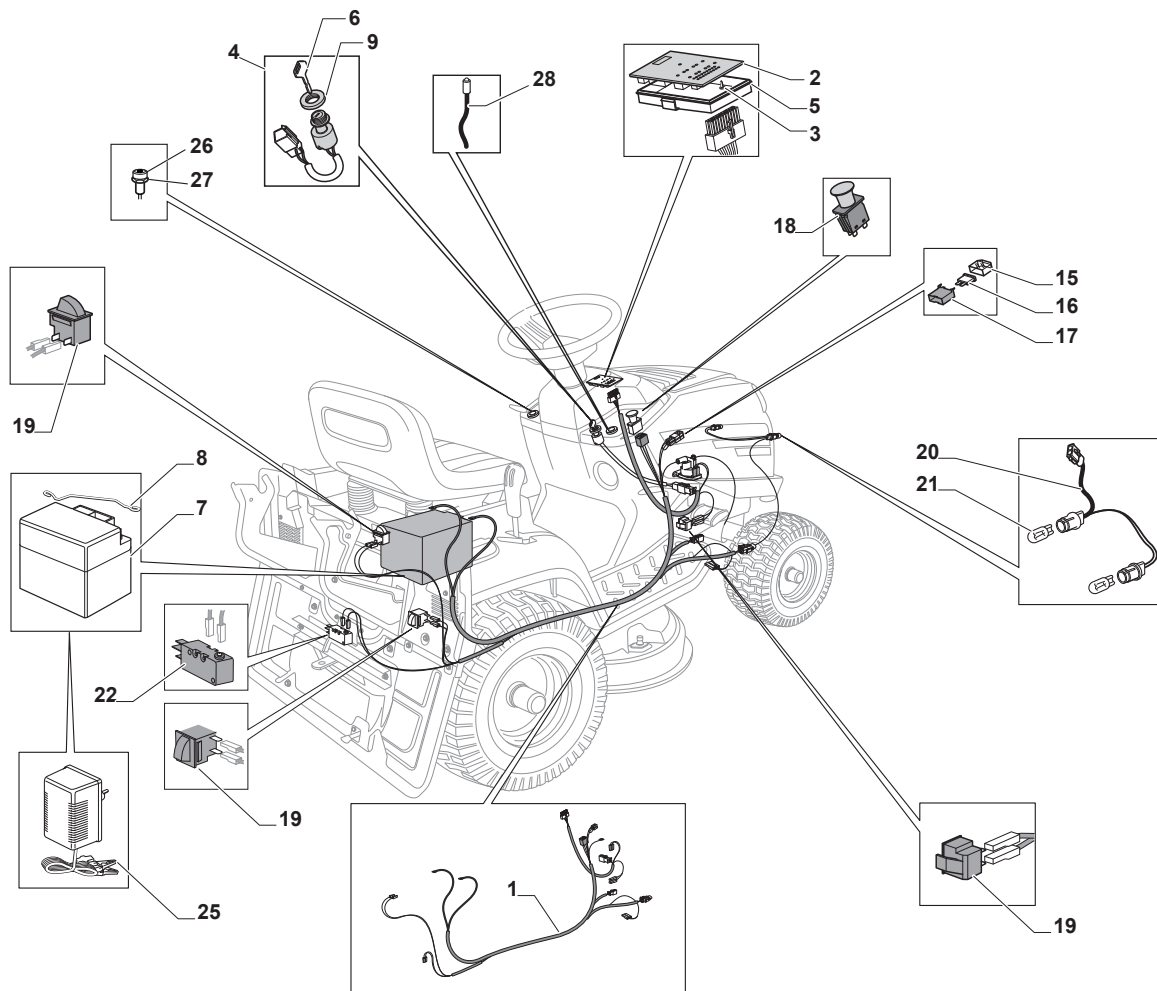

Fig.	Q.ty	Part No	Description	Notes
1	1	125795001/1	Cap	
2	4	125943010/0	Screw	
3	1	325735126/0	Fuel Tank	
4	4	118375051/1	Fair Led	
5	1	325869057/0	Connecting Tube	
6	1	118562996/0	Shut out valve	
11	3	112735108/1	Screw	
12	1	1134-5827-01	Oil Drain Assy	
15	1	325108044/1	Conveyor	
21	2	112792611/0	Screw	
22	2	112540260/0	Grower	
23	1	382598047/0	Muffler Protection	
24	1	182750010/0	Muffler	
25	2	112360425/0	Nut	
26	2	112792611/0	Screw	
27	2	112540260/0	Grower	
28	1	118738224/0	Exhaust Conn. Tube	
29	2	112737450/0	Screw	
30	2	112540260/0	Grower	
31	1	112735108/1	Screw	
32	3	112154210/0	Nut	
35	1	325394531/0	Knob	
36	1	182000216/0	Accelerator	
37	1	112726389/0	Screw	
38	1	112290800/0	Nut	
39	2	112726389/0	Screw	
40	2	112540020/0	Washer	
41	2	112521310/0	Washer	
42	1	114363697/0	Label	
51	1	118736112/0	Solenoid	
52	2	112360352/0	Nut	
53	1	125065002/0	Cable	
54	1	118564864/1	Protection	
55	1	112790781/0	Screw	
56	2	112154510/0	Nut	