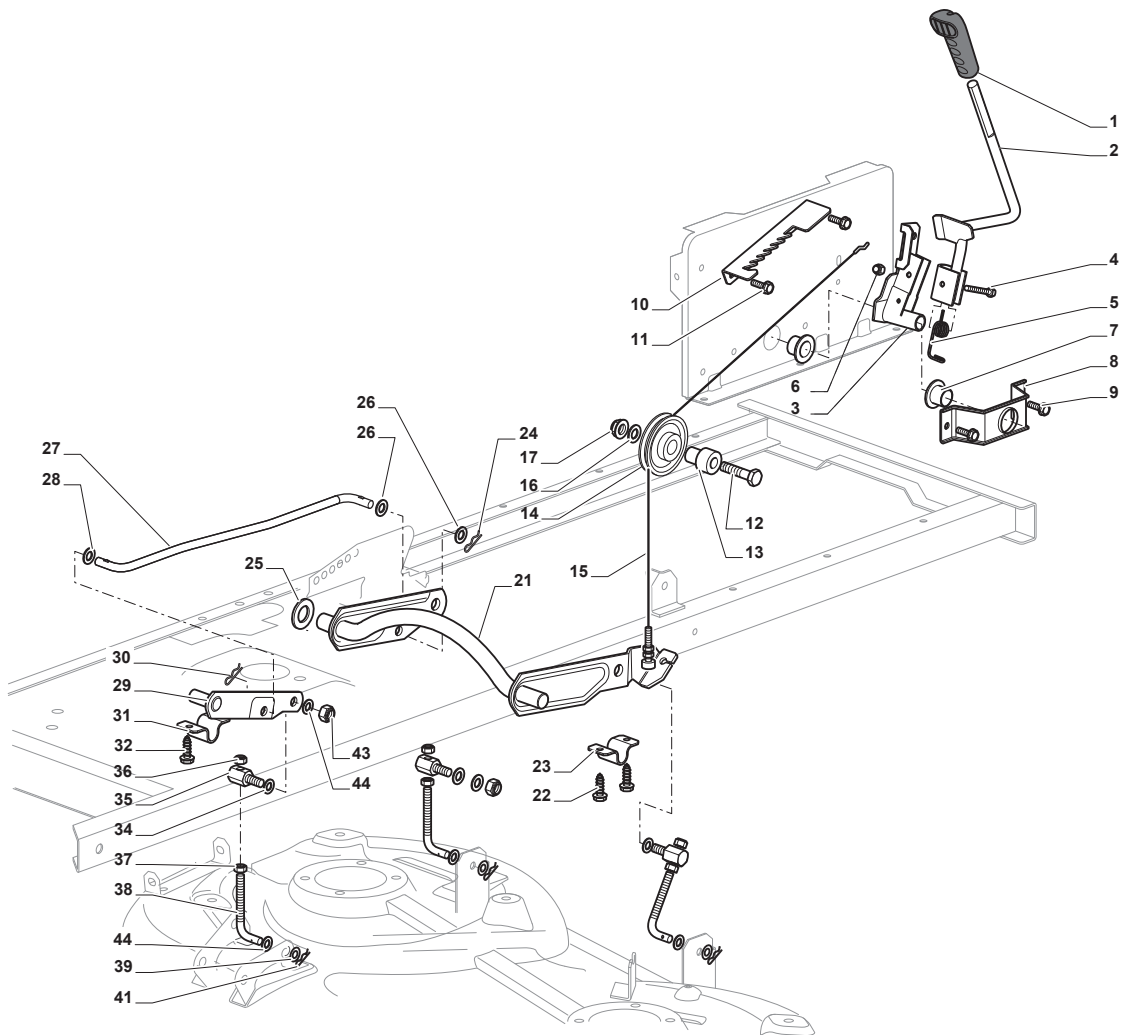

Fig.	Q.ty	Part No	Description	Notes
1	1	325110274/0	Clamp Cover Front	
2	1	382000574/2	Drive Pedal	
3	1	325110331/0	Clamp Cover Rear	
4	2	325785350/0	Support	
5	2	325547231/0	Plate	
6	4	112791213/1	Screw	
7	4	112154510/0	Nut	
8	1	327546019/0	Neutral Switch Fixing Plate	
9	2	112735602/0	Screw	
10	2	112540020/0	Washer	
11	2	112581100/0	Grower	
12	2	112290791/0	Nut	
13	1	119410609/1LC	Micro Switch	
14	1	118802721/0	Fan Kit	
15	1	382000573/1	Rod	
16	2	325670011/0	Antifriction Washer	
17	1	112000940/0	Benzing Ring	
18	1	112523040/0	Washer	
19	1	112154510/0	Nut	
21	4	112691600/0	Screw	
22	4	112521350/0	Washer	
23	1	118400921/0	Transmission	Hydro-Gear T2-Adbf-2X3C-1Rx1
24	4	112155000/0	Nut	
25	2	325670026/0	Washer	
26	1	325785349/1	Support	
27	1	112691700/0	Screw	
29	1	112792611/0	Screw	
30	2	112523060/0	Washer	
31	2	112155000/0	Nut	
32	1	112791213/1	Screw	
33	1	325318251/0	Lever	
34	1	112154510/0	Nut	
35	1	325060034/1	Cam	
36	2	112735403/0	Screw	
37	1	325774573/0	Clamp	
38	2	112791400/0	Screw	
39	1	119410614/0	Microswitch	
40	2	112154510/0	Nut	
41	2	125670005/2	Washer	
42	2	125160058/0	Spacer	
43	6	125670005/2	Washer	
44	2	112001010/0	Benzing Ring	
45	2	322110233/0	Hub Cover	
46	2	382000597/0	Rimm	
47	2	125950000/0	Valve	
48	2	125590015/0	Tyre	
49	2	118203851/0	Cap	