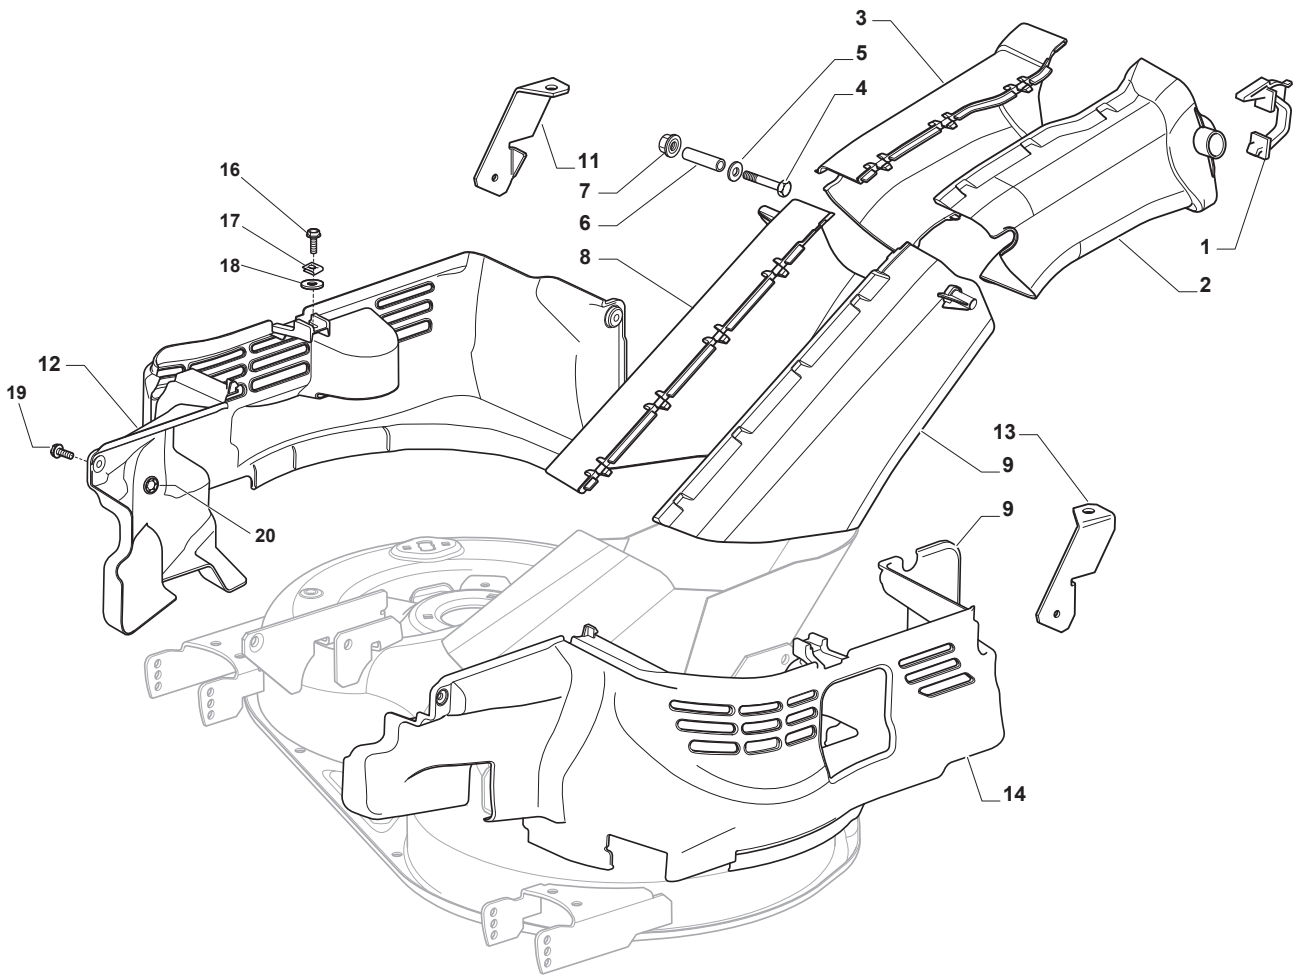

Fig.	Q.ty	Part No	Description	Notes
1	1	382564113/0	Cutting Plate Black	
2	2	325033086/0	Water Hose Connection	
3	2	119035000/0	Or Ring	
4	1	382207205/1	Flange Assy	Pos. 4R
4	1	382207204/1	Flange Assy	Pos. 4L
5	1	125020804/0	Shaft	Pos. 5L
5	1	125020805/0	Shaft	Pos. 5R
6	4	119216040/0	Bearing	
7	2	325160501/0	Dust Cover Disc	
8	2	112609260/0	Seeger	
11	1	135061508/0	Belt	
12	2	125601585/1	Pulley	
13	2	112793102/0	Screw	
14	2	112540260/0	Grower	
15	2	125670007/0	Washer	
16	2	112139480/0	Feather	
17	6	112818690/0	Screw	
18	6	112154210/0	Nut	
21	1	112691400/0	Screw	
22	1	112524010/0	Washer	
23	1	112610800/0	Seeger	
24	1	119216048/0	Bearing	
25	1	125601595/0	Pulley	
26	1	125160052/0	Spacer	
27	1	325318289/0	Lever	
28	1	112293201/0	Nut	
29	1	112155020/0	Nut	
30	1	125670022/0	Washer	
31	1	125040635/0	Bushing	
32	1	382004618/0	Wire	
33	1	125160049/0	Spacer	
34	1	112523080/0	Washer	
35	1	112156602/0	Nut	
36	1	118399069/0	Electromagnetic Clutch	
37	1	112543000/0	Washer	
38	1	112737320/0	Screw	
39	1	125430277/0	Spring	
41	2	112691400/0	Screw	
42	2	112523060/0	Washer	
43	1	325601599/0	Pulley	
44	2	125160082/0	Spacer	
45	2	112155000/0	Nut	
46	2	112692100/0	Screw	
47	2	112523060/0	Washer	
48	2	125160072/0	Spacer	
49	2	182700005/0	Anti Scalp Wheel Ø 90	
50	2	112293201/0	Nut	
51	2	382000565/0	Equalizer Rod	
52	8	325670008/1	Washer	
53	4	112156602/0	Nut	
61	1	112735694/0	Screw	Pos. 61L

AT5 84 HCB

Ride-on 84 cm Cutting Plate

Issue 45 - 2016

Fig.	Q.ty	Part No	Description	Notes
61	1	112735695/1	Screw	Pos. 61R
62	2	112523080/0	Washer	
63	2	122160400/0	Elastic Disc	
64	1	182004358/0	Right Blade, Winged	Pos. 64R - Winged
64	1	182004359/0	Left Blade, Winged	Pos. 64L - Winged
65	2	125463200/0	Blade Hub	
66	2	112139100/0	Key	
71	1	182004360/0	Right Mulching Blade	Pos. 71R - Mulching
71	1	182004361/0	Left Mulching Blade	Pos. 71L - Mulching
75	3	112791213/1	Screw	
76	1	325140108/0	Deflector	
77	4	112154510/0	Nut	
78	1	325785418/0	Support	
79	4	112523040/0	Washer	
80	1	112790781/0	Screw	