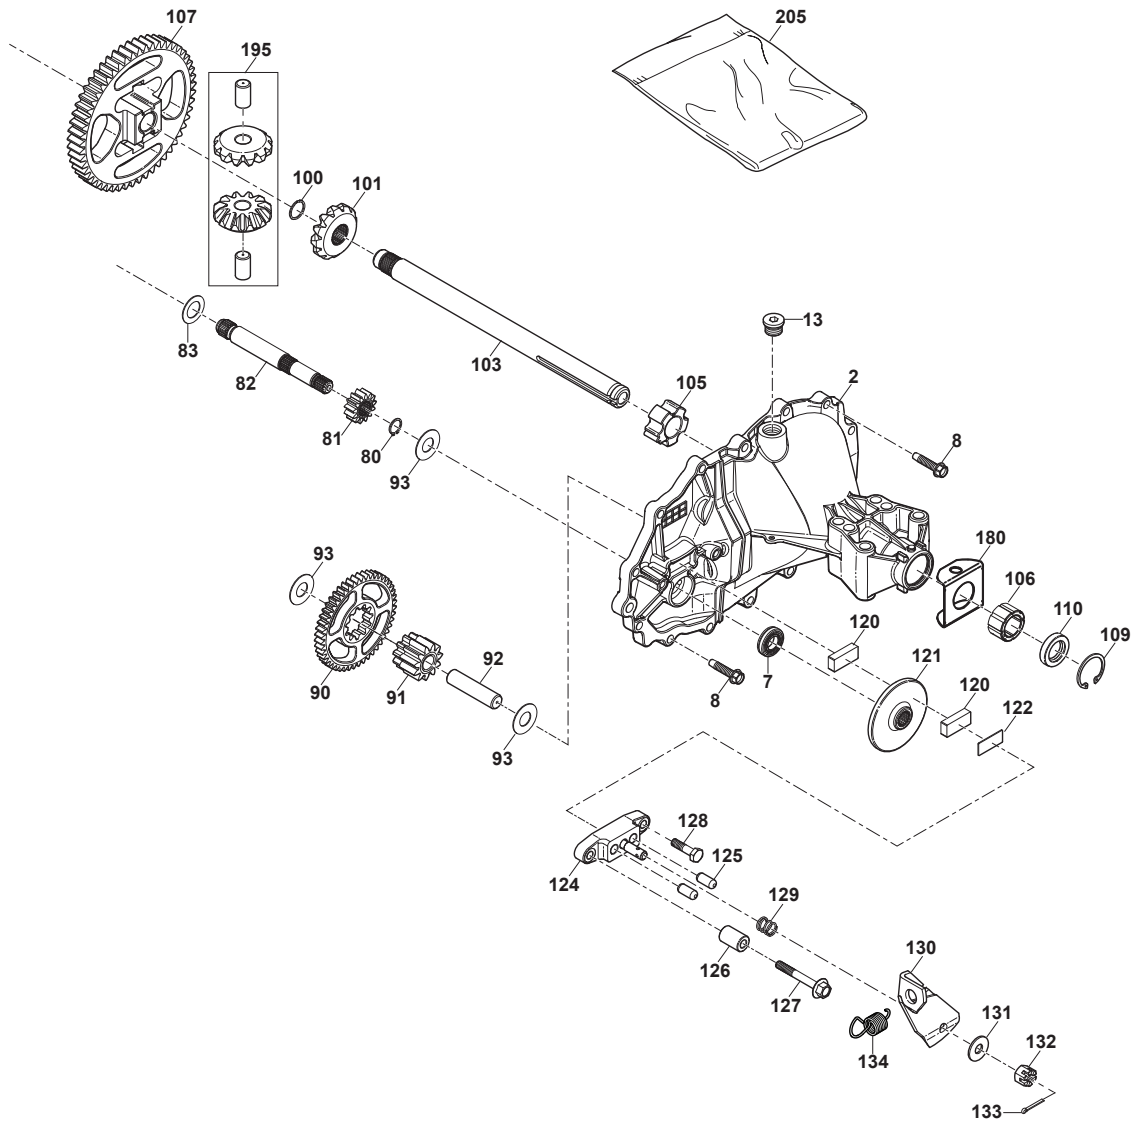

AT5 84 HCB

Ride-on 84 cm Seat & Steering Wheel

Issue 45 - 2016

Fig.	Q.ty	Part No	Description	Notes
1	1	325580504/0	Steering Plate Cover	
2	1	325961219/0	Steering Wheel	
5	1	125722463/0	Seat	
6	4	112792611/0	Screw	
7	4	112540260/0	Grower	
8	4	112523060/0	Washer	

Fig.	Q.ty	Part No	Description	Notes
1	1	118870120/0	Main Housing	
10	1	1139-2022-01	Sealant	
30	1	118870079/0	Seal	
31	1	118870081/0	Retaining ring	
32	1	1139-2203-01	Rod	
33	1	118870080/0	Retaining ring	
34	1	118870091/0	Arm	
35	1	118870082/0	Retaining ring	
40	1	118870090/0	Swashplate	
41	1	118870083/0	Screw	
61	1	118870092/0	Shaft	
62	1	1139-2001-01	Ball Bearing	
63	1	1139-2003-01	Wire Retaining Ring	
64	1	1139-2004-01	Spacer	
65	1	1139-2000-01	Lip Seal	
66	1	1139-2002-01	Retaining Ring	
70	1	118870125/0	Pump Block Assy	
74	1	118870093/0	Bearing	
75	1	1139-2063-01	Cylinder Block	
79	1	1139-2021-01	Thrust Bearing	
100	1	118870072/0	Retaining ring	
101	1	118870063/0	Gear	
104	1	118870113/0	Shaft	
105	1	118870086/0	Bushing	
106	1	118870085/0	Bushing	
109	1	118870084/0	Retaining ring	
110	2	1139-2204-01	Shaft	
140	1	1139-2038-01	Fitting	
141	1	118870102/0	Tube	
142	1	1139-2075-01	O-Ring	
161	1	118870103/0	Arm	
162	1	1139-2026-01	Bolt	
163	1	1139-2011-01	Flat washer	
164	1	118870107/0	Arm Assy	
165	1	118870108/0	Arm	
166	1	118870104/0	Bushing	
167	1	118870089/0	Spring	
180	1	118870112/0	Plate	
200	1	118870123/0	Kit-Filter	
201	1	118870127/0	Center Section Kit	
203	1	118870122/0	Kit-Expansion Tank	
204	1	1139-2201-01	Kit, Fan Pulley	