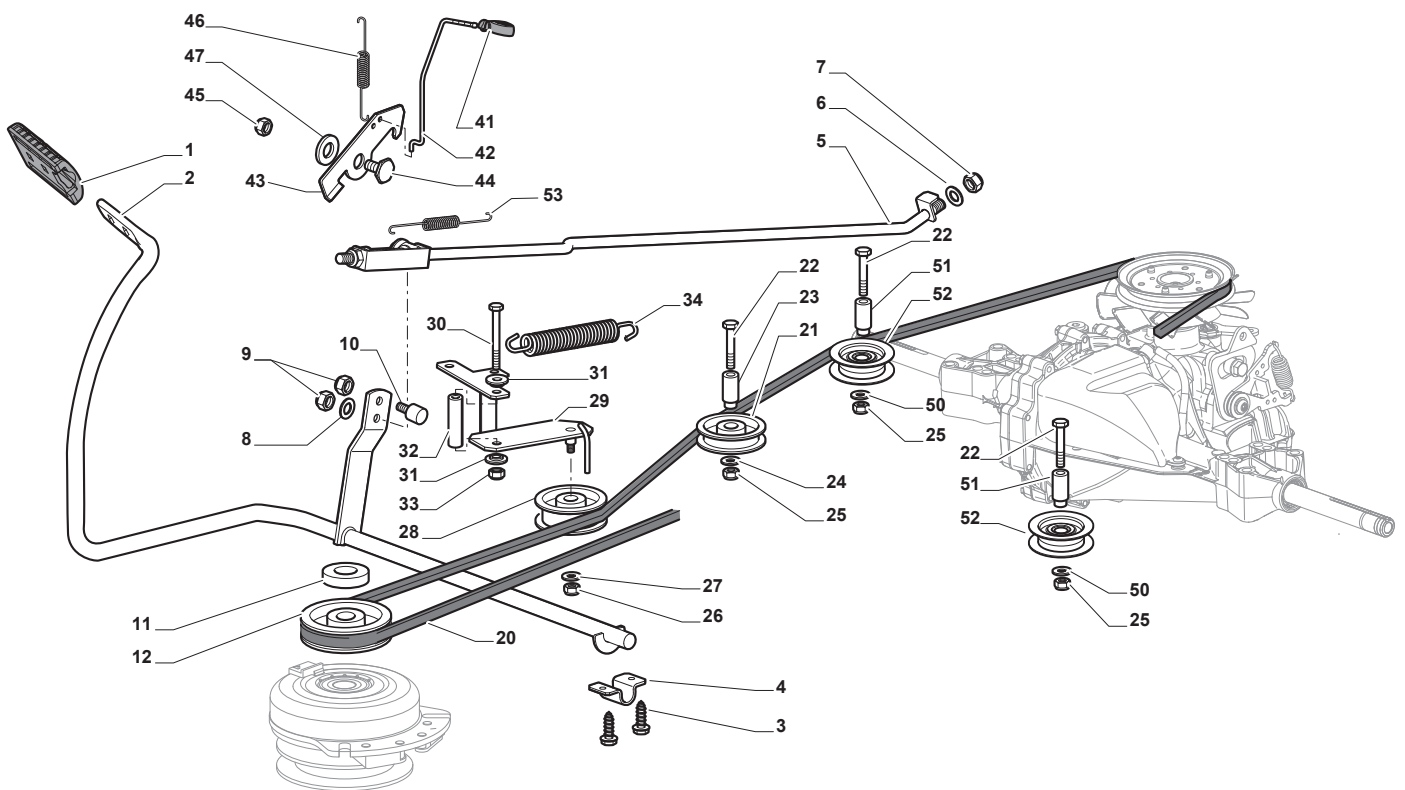

AT5 84 HCB

Ride-on 84 cm Steering

Issue 45 - 2016

Fig.	Q.ty	Part No	Description	Notes
67	2	112001010/0	Benzing Ring	
68	2	322110233/0	Hub Cover	
70	1	382180124/0	Outfit, Screws	

Fig.	Q.ty	Part No	Description	Notes
1	1	325110409/0	Clamp Cover	
2	1	382000641/0	Pedal	
3	4	112735599/0	Screw	
4	2	325547231/0	Plate	
5	1	382000636/0	Rod	
6	1	112521360/0	Washer	
7	1	112156602/0	Nut	
8	1	325670011/0	Antifriction Washer	
9	2	112155000/0	Nut	
10	1	125510116/0	Pin	
11	1	125160021/0	Spacer	
12	1	125601577/0	Pulley	
20	1	135062020/1	Trapezoidal Belt	
21	1	325601599/0	Pulley	
22	3	112691400/0	Screw	
23	1	125160083/0	Spacer	
24	3	112523060/0	Washer	
25	3	112155000/0	Nut	
26	1	112155000/0	Nut	
27	1	112523060/0	Washer	
28	1	125601554/0	Pulley	
29	1	382318245/0	Lever	
30	1	112691600/0	Screw	
31	2	125038002/1	Bushing	
32	1	125160027/0	Spacer	
33	1	112155000/0	Nut	
34	1	125430262/0	Spring	
41	1	125394509/1	Knob	
42	1	125033113/0	Rod	
43	1	325253011/1	Hook	
44	1	122524970/3	Pin	
45	1	112155000/0	Nut	
46	1	125430213/0	Spring	
47	1	112523060/0	Washer	
50	2	112521350/0	Washer	
51	2	125160068/0	Spacer	
52	2	125601592/0	Pulley	
53	1	125430269/1	Spring	