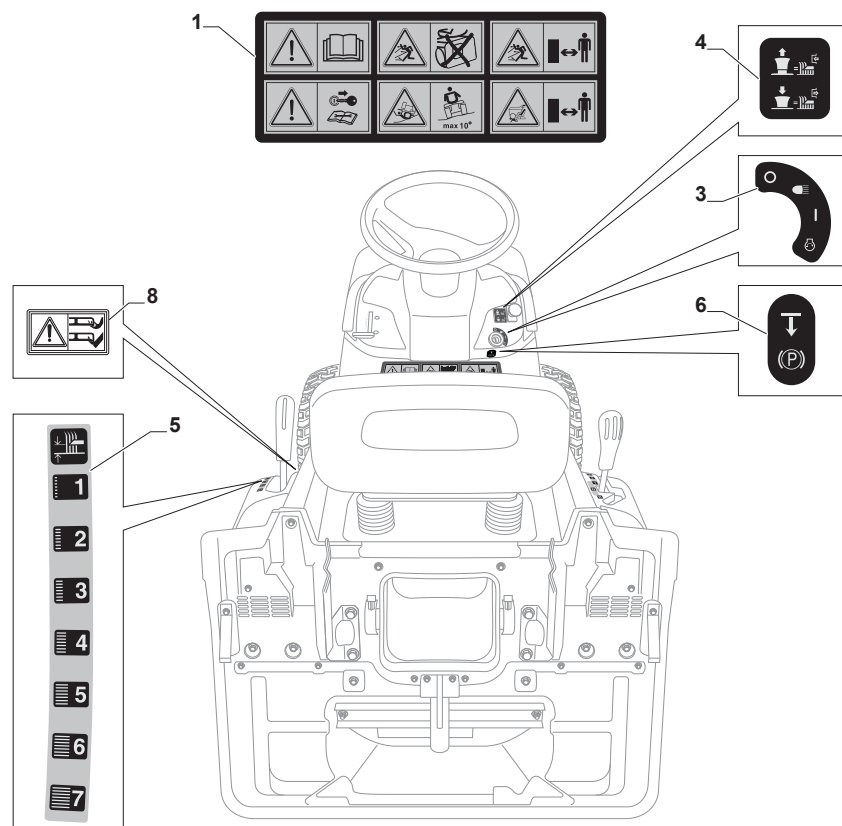

AT5 84 HCB

Ride-on 84 cm Labels

Issue 45 - 2016

Fig.	Q.ty	Part No	Description	Notes
1	1	114361553/1	Label	
3	1	114363699/0	Label	
4	1	114361438/0	Label	
5	1	114366142/0	Label	
6	1	114363700/0	Label	
8	1	114356699/1	Label