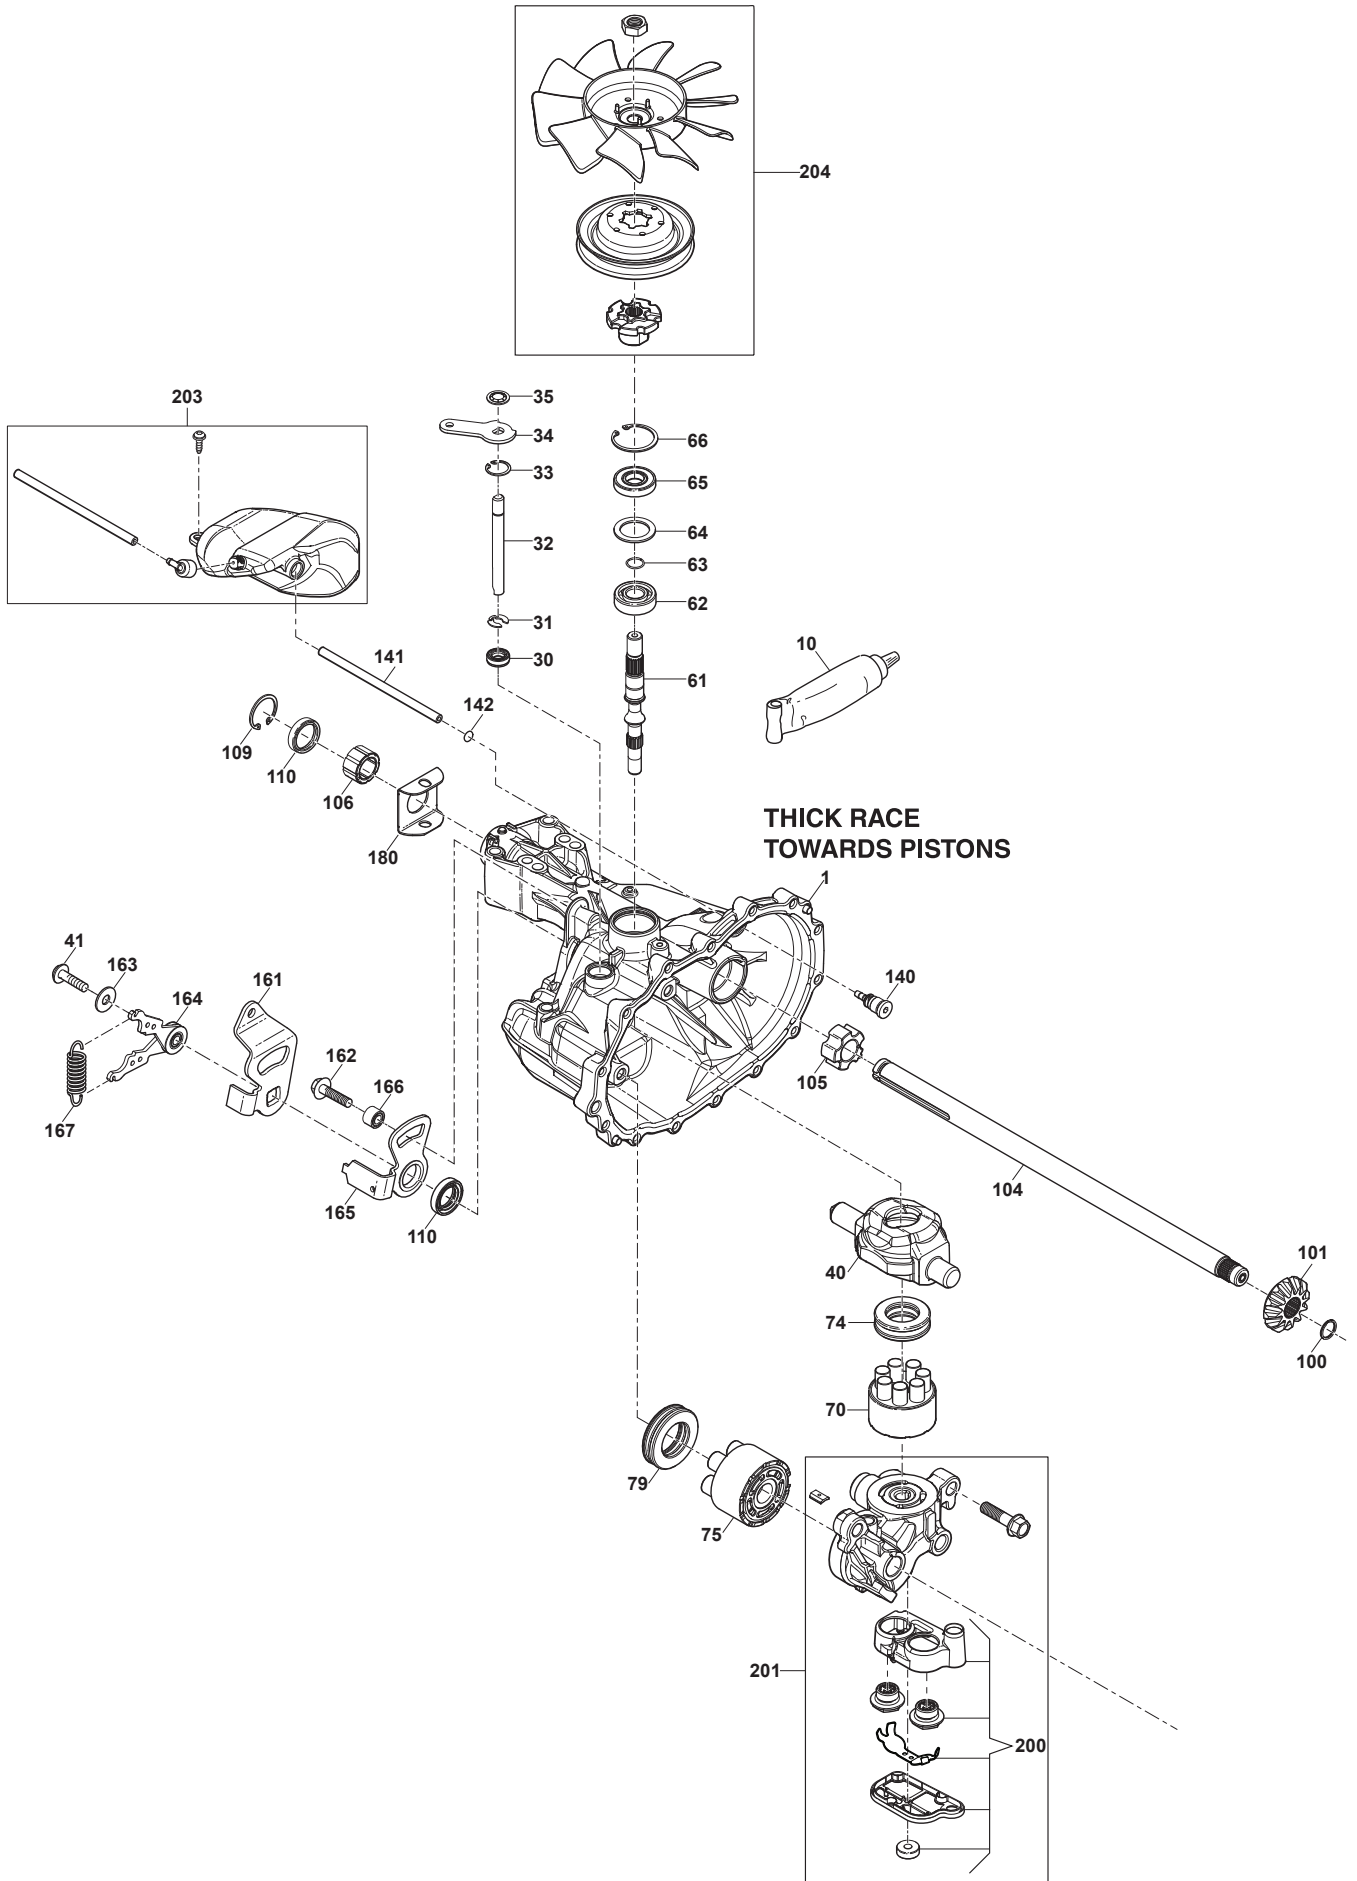

Fig.	Q.ty	Part No	Description	Notes
1	1	382869038/0	Muffler Protection	
2	4	125943008/0	Screw	
3	2	125160074/0	Spacer	
5	2	382650211/0	Stiffening	
6	1	382033119/0	Tow Bar Assy	
7	2	112155000/0	Nut	
8	1	125510021/1	Hitch Pin	
9	1	124487999/0	Spring Pin	
10	1	122170600/0	Spacer	
11	1	112792099/0	Screw	
12	3	112292102/0	Nut	
13	2	327546015/2	Plate	
14	1	112791400/0	Screw	
15	1	325140104/1	Deflector	
16	1	325394021/0	Handle	
17	1	125510077/0	Pin	
18	1	125430245/0	Spring	
19	1	325547320/0	Plate	
20	1	112735403/0	Screw	
21	1	325280000/1	Handgrip	
22	1	125840011/1	Tie Rod	
23	2	125253004/0	Mulch.Kit Fixing Hook	
24	2	118566112/0	Polyethylene Push Road	
25	1	325600093/0	Ejection Guard	
26	1	382869044/0	Support	
27	2	125510022/1	Pin	
28	2	124487998/0	Cotter Pin	
29	2	112689515/0	Screw	
30	2	112154510/0	Nut	
31	1	124487999/0	Spring Pin	
32	1	382180028/0	Outfit, Screws	

AT5 84 HCB

Ride-on 84 cm Seat & Steering Wheel

Issue 45 - 2016

Fig.	Q.ty	Part No	Description	Notes
1	1	325580504/0	Steering Plate Cover	
2	1	325961219/0	Steering Wheel	
5	1	125722463/0	Seat	
6	4	112792611/0	Screw	
7	4	112540260/0	Grower	
8	4	112523060/0	Washer	