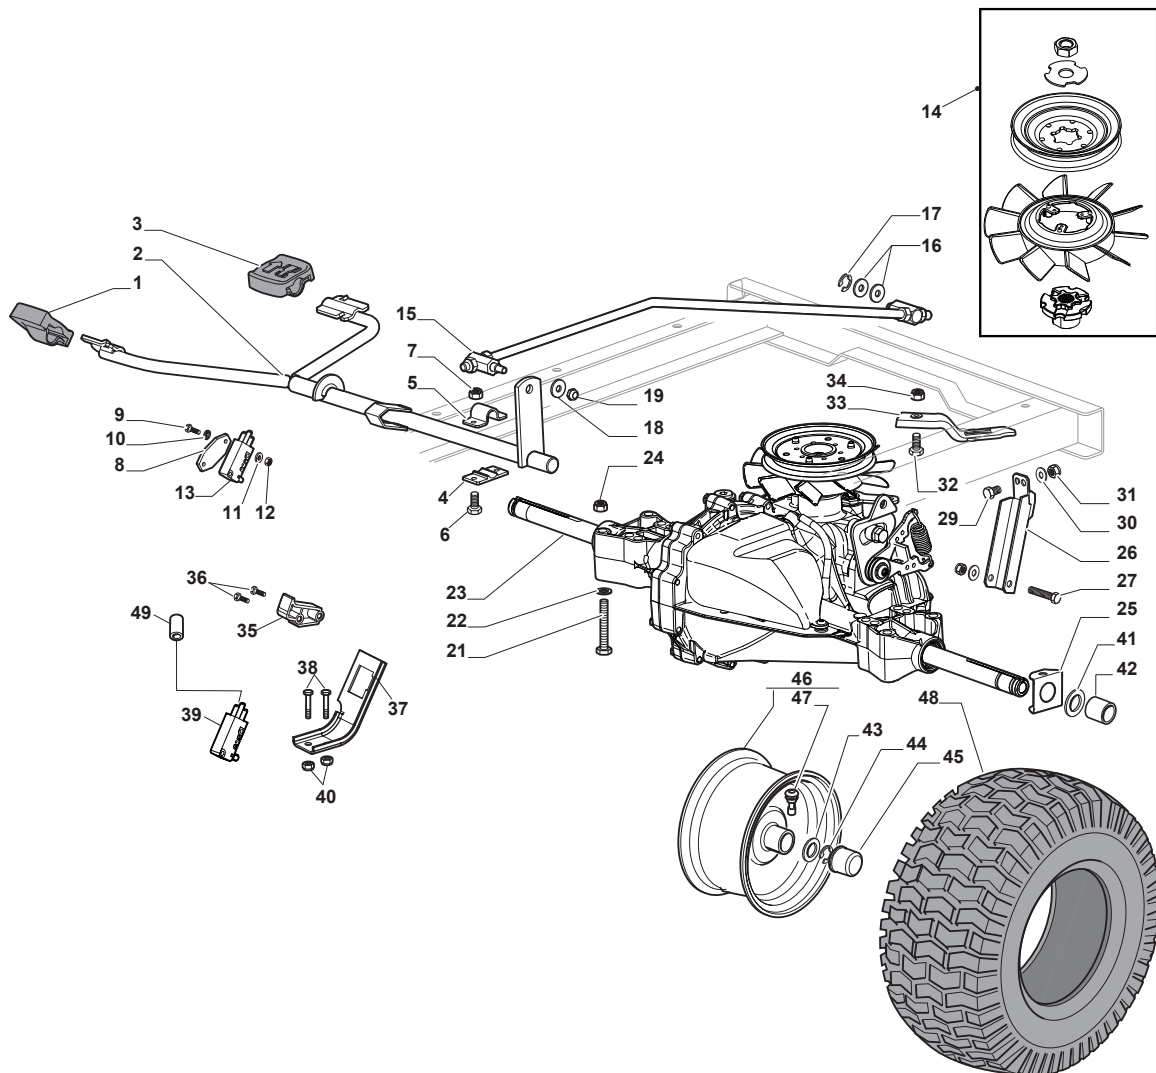

AT5 84 HCB

Ride-on 84 cm Steering

Issue 45 - 2016

Fig.	Q.ty	Part No	Description	Notes
67	2	112001010/0	Benzing Ring	
68	2	322110233/0	Hub Cover	
70	1	382180124/0	Outfit, Screws	

Fig.	Q.ty	Part No	Description	Notes
1	1	325110409/0	Clamp Cover	
2	1	382000641/0	Pedal	
3	4	112735599/0	Screw	
4	2	325547231/0	Plate	
5	1	382000636/0	Rod	
6	1	112521360/0	Washer	
7	1	112156602/0	Nut	
8	1	325670011/0	Antifriction Washer	
9	2	112155000/0	Nut	
10	1	125510116/0	Pin	
11	1	125160021/0	Spacer	
12	1	125601577/0	Pulley	
20	1	135062020/1	Trapezoidal Belt	
21	1	325601599/0	Pulley	
22	3	112691400/0	Screw	
23	1	125160083/0	Spacer	
24	3	112523060/0	Washer	
25	3	112155000/0	Nut	
26	1	112155000/0	Nut	
27	1	112523060/0	Washer	
28	1	125601554/0	Pulley	
29	1	382318245/0	Lever	
30	1	112691600/0	Screw	
31	2	125038002/1	Bushing	
32	1	125160027/0	Spacer	
33	1	112155000/0	Nut	
34	1	125430262/0	Spring	
41	1	125394509/1	Knob	
42	1	125033113/0	Rod	
43	1	325253011/1	Hook	
44	1	122524970/3	Pin	
45	1	112155000/0	Nut	
46	1	125430213/0	Spring	
47	1	112523060/0	Washer	
50	2	112521350/0	Washer	
51	2	125160068/0	Spacer	
52	2	125601592/0	Pulley	
53	1	125430269/1	Spring	