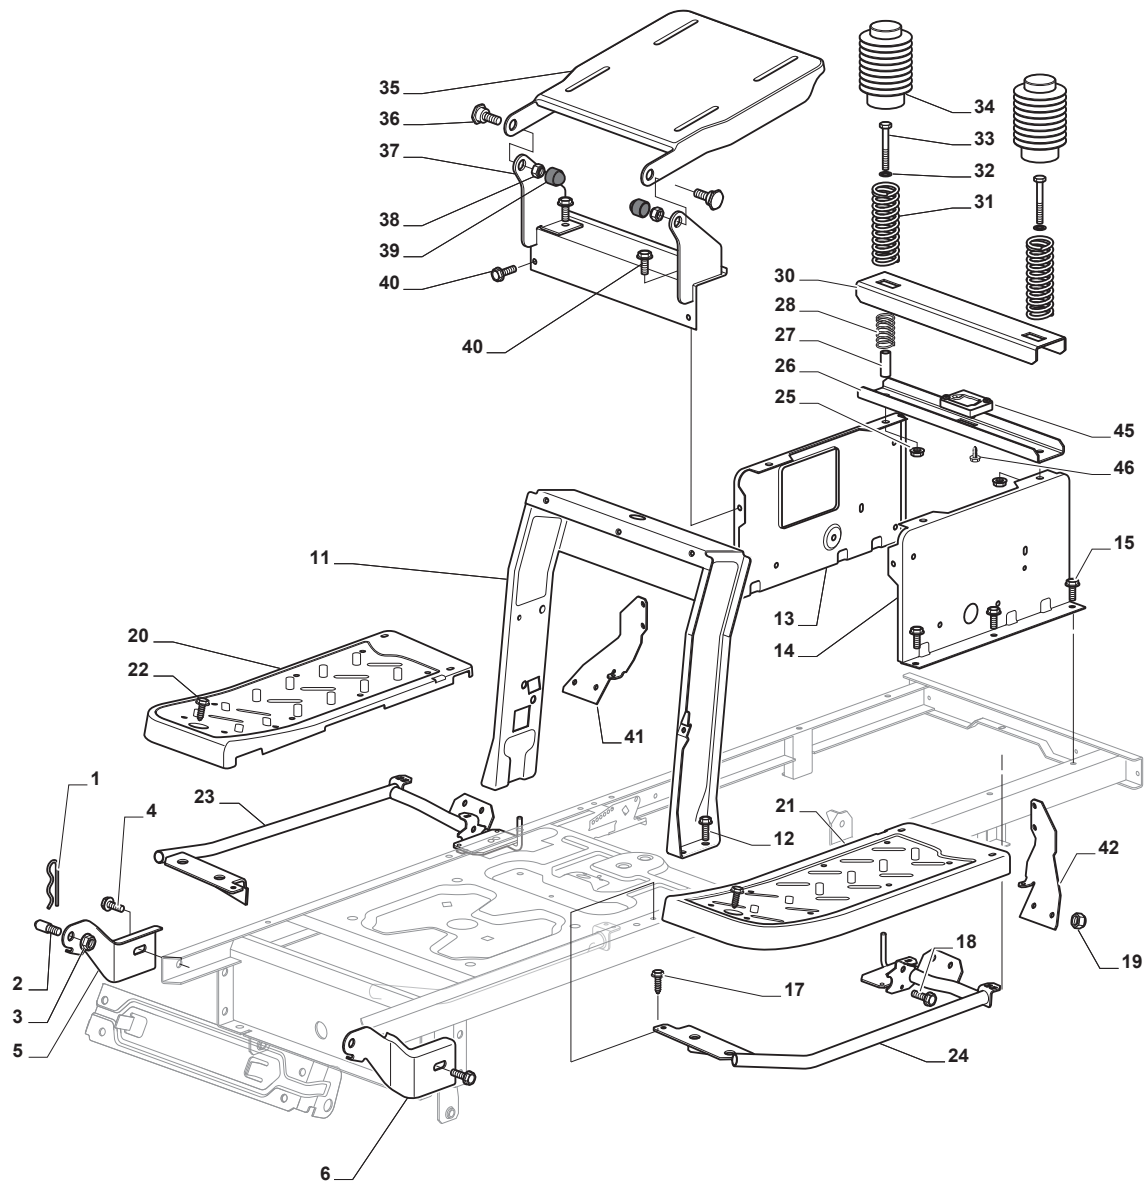

THIS INFORMATION IS NOT INTENDED FOR SALE OR RESALE, AND THIS NOTICE MUST REMAIN ON ALL COPIES.

Engineered to amaze you

Fig.	Q.ty	Part No	Description	Notes
1	1	124487998/0	Cotter Pin	
2	2	125510079/0	Pin	
3	6	112155000/0	Nut	
4	2	112735599/0	Screw	
5	1	325547225/0	Right Plate	
6	1	325547227/0	Left Plate	
11	1	382785169/1	Steering Column Support	
12	4	125943009/0	Screw	
13	1	325785331/1	Right Seat Support	
14	1	325785333/1	Left Seat Support	
15	6	125943009/0	Screw	
17	2	125943009/0	Screw	
18	2	125943009/0	Screw	
19	10	112155000/0	Nut	
20	1	325500041/1	Right Footboard	
21	1	325500043/1	Left Footboard	
22	2	112735599/0	Screw	
23	1	382785221/0	Footboard Support	
24	1	382785223/0	Footboard Support	
25	2	112293201/0	Nut	
26	1	325820109/1	Seat Support	
27	2	125160077/0	Spacer	
28	2	125430263/0	Spring	
30	1	325820111/0	Support	
31	2	125430264/0	Spring	
32	2	112521350/0	Washer	
33	2	112691400/0	Screw	
34	2	325122002/0	Hood	
35	1	382547061/0	Plate	
36	2	122524970/3	Pin	
37	1	382820151/0	Seat Support	
38	2	112155010/0	Nut	
39	2	118203854/0	Cap	
40	12	125943009/0	Screw	
41	1	325650155/0	Support	
42	1	325650157/0	Support	
45	1	325785379/0	Support	
46	2	112728686/0	Screw	