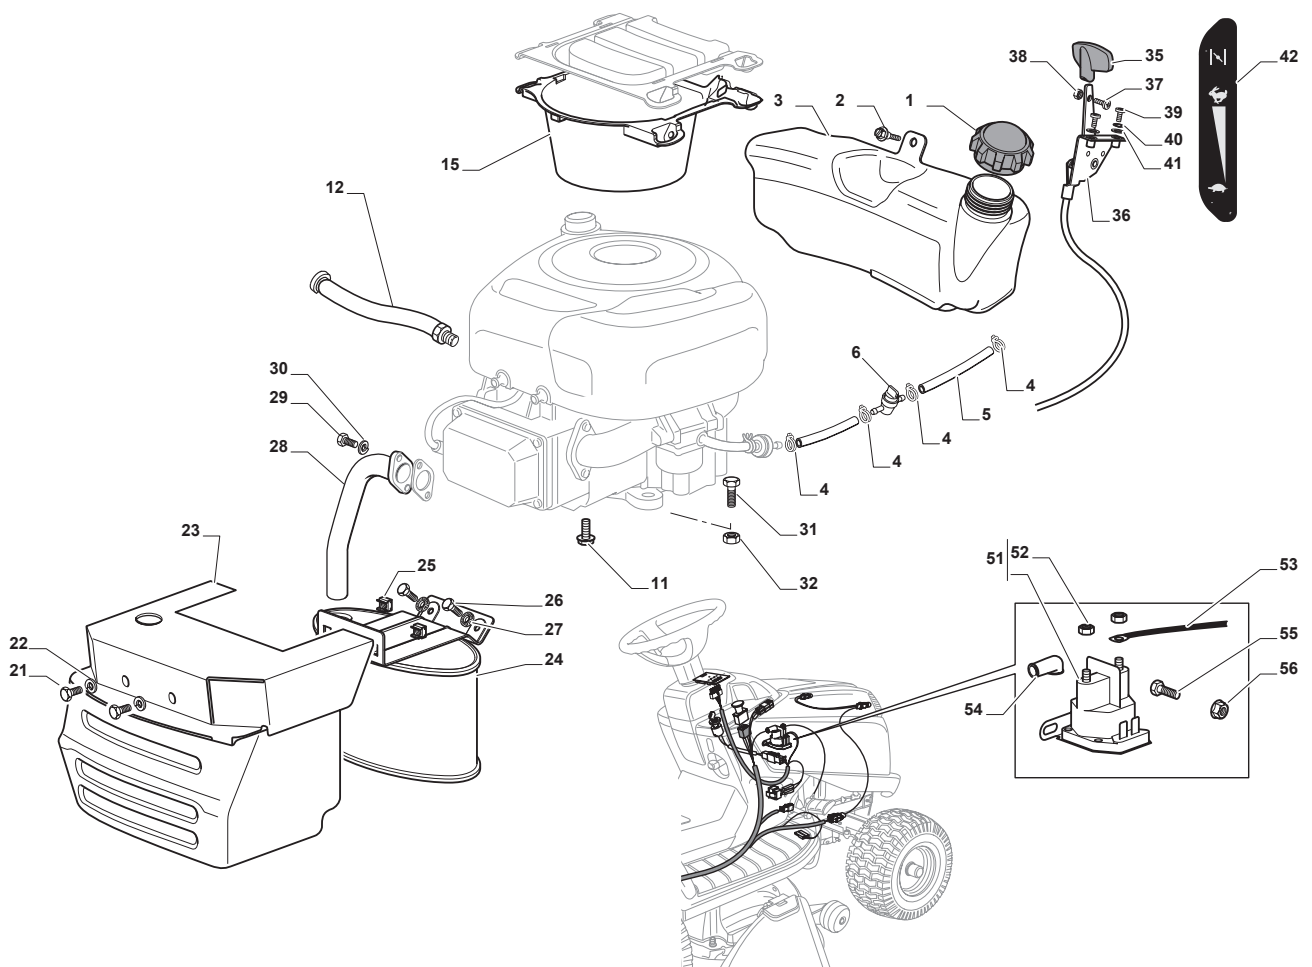

AT5 84 HCB

Ride-on 84 cm Belt Protections

Issue 45 - 2016

Fig.	Q.ty	Part No	Description	Notes
1	2	325774499/0	Clamp	
2	1	325108056/0	Conveyor	
3	1	325108057/0	Conveyor	
4	2	112792425/0	Screw	
5	2	112521330/0	Washer	
6	2	125160071/0	Spacer	
7	2	112154510/0	Nut	
8	1	325108064/0	Conveyor	
9	1	325108065/0	Conveyor	
11	1	325774527/0	Clamp	
12	1	325060168/0	Case	
13	1	325774529/0	Clamp	
14	1	325060169/0	Case	
16	2	112789008/0	Screw	
17	2	112437503/0	Plate	
18	2	112523020/0	Washer	
19	4	125943011/0	Screw	
20	4	112604899/0	Crown Fastener	

AT5 84 HCB

Ride-on 84 cm Grasscatcher

Issue 45 - 2016

Fig.	Q.ty	Part No	Description	Notes
1	1	325785377/0	Support	
4	1	325785383/0	Support	
5	1	382800139/0	Upper Frame	
6	1	382800141/0	Front Frame	
7	2	325650149/0	Stiffening	
8	1	125394508/0	Knob	
9	1	325869087/0	Rod	
10	1	325110434/0	White Grass-Catcher Cover	
11	1	325207195/0	Handle Cover	
12	1	125270802/0	Seal	
13	1	125270803/0	Seal	
15	1	182105947/0	Grasscatcher	
21	1	382180123/0	Outfit, Screws	