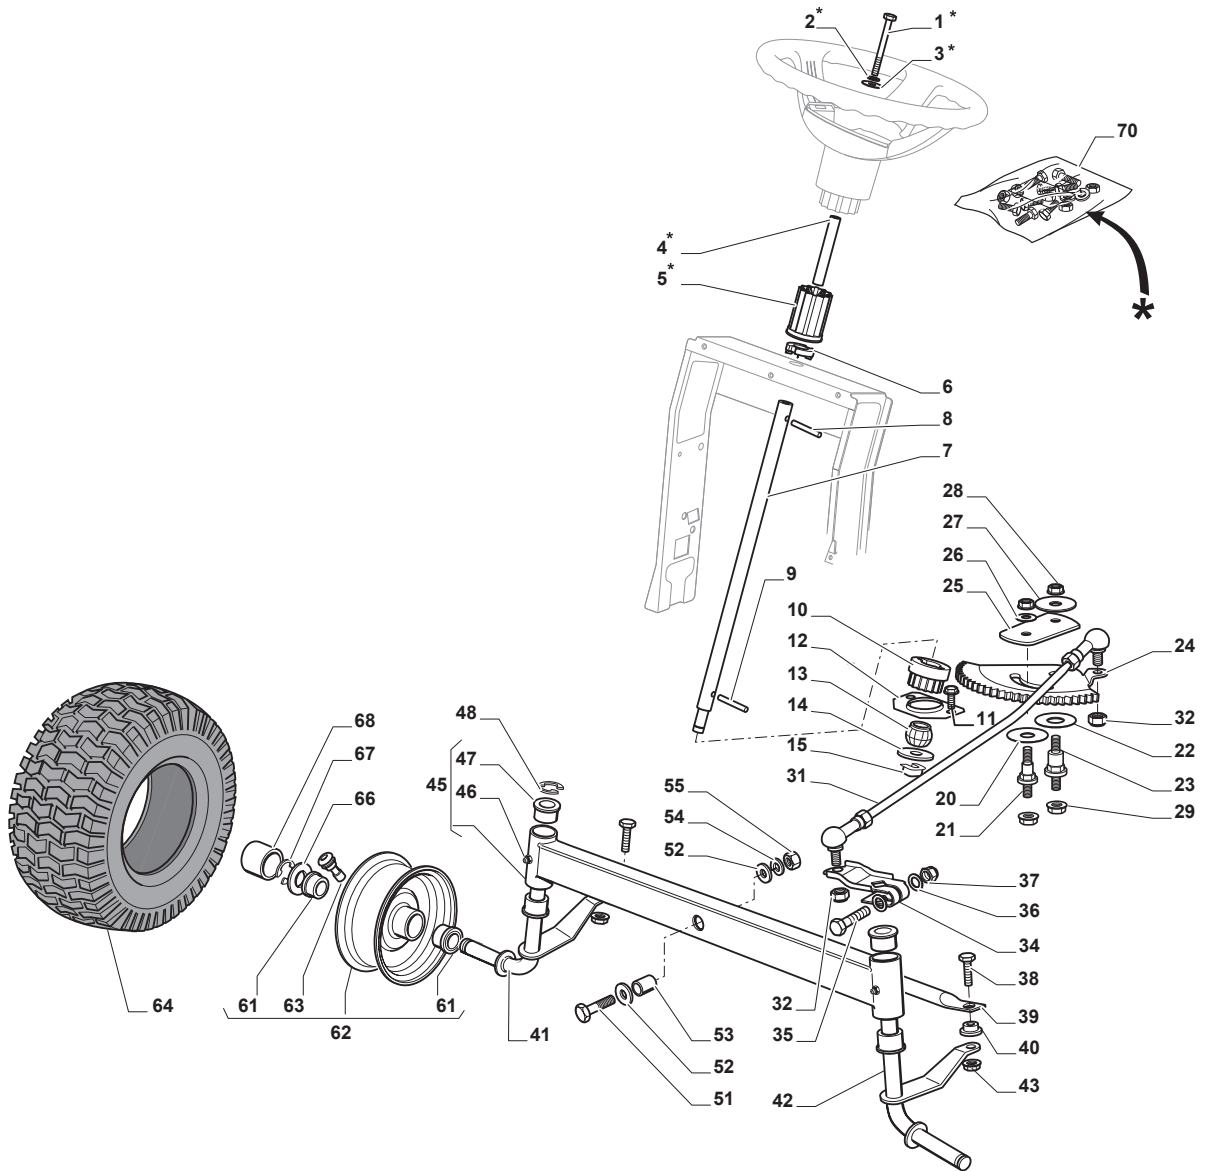

Fig.	Q.ty	Part No	Description	Notes
1	1	112692050/0	Screw	
2	1	112540260/0	Grower	
3	1	112523070/0	Washer	
4	1	125160047/0	Spacer	
5	1	325785318/0	Support	
6	1	325038008/0	Bushing	
7	1	125520007/0	Steering Column	
8	1	112620300/0	Spring	
9	1	112622650/0	Dowel pin	
10	1	125570003/0	Pinion	
11	2	127943051/0	Screw	
12	1	325785213/1	Support	
13	1	325743000/0	Joint	
14	1	112521370/0	Washer	
15	1	112436030/0	Plate	
20	1	322672151/0	Antifriction Washer	
21	1	125510104/0	Pin	
22	1	125670023/0	Washer	
23	1	125510109/0	Pin	
24	1	325735519/0	Steering Sector	
25	1	325547233/0	Plate	
26	1	112369500/0	Elastic Washer	
27	1	122160400/0	Elastic Disc	
28	2	112155010/0	Nut	
29	2	112154210/0	Nut	
31	1	382000566/1	Steering Rod	
32	2	112156602/0	Nut	
34	1	325318243/0	Lever	
35	1	112692390/0	Screw	
36	2	112521360/0	Washer	
37	1	112156602/0	Nut	
38	2	125510103/0	Pin	
39	1	325840029/0	Tie Rod	
40	2	325038007/0	Bushing	
41	1	382230373/0	Right Stub Axle	
42	1	382230375/0	Left Stub Axle	
43	2	112155000/0	Nut	
45	1	382034030/0	Equalizer With Bush And Lubricator	
46	2	112379511/0	Grease Dispenser	
47	4	125034002/1	Bushing	
48	1	112001010/0	Benzing Ring	
51	1	112692695/0	Screw	
52	2	112523100/0	Washer	
53	1	125160016/1	Spacer	
54	1	112587100/0	Grower	
55	1	112295300/0	Nut	
61	4	125122200/2	Bearing	
62	2	182000598/0	Rimm	
63	2	125950000/0	Valve	
64	2	125590019/0	Tyre	
66	2	125670005/2	Washer