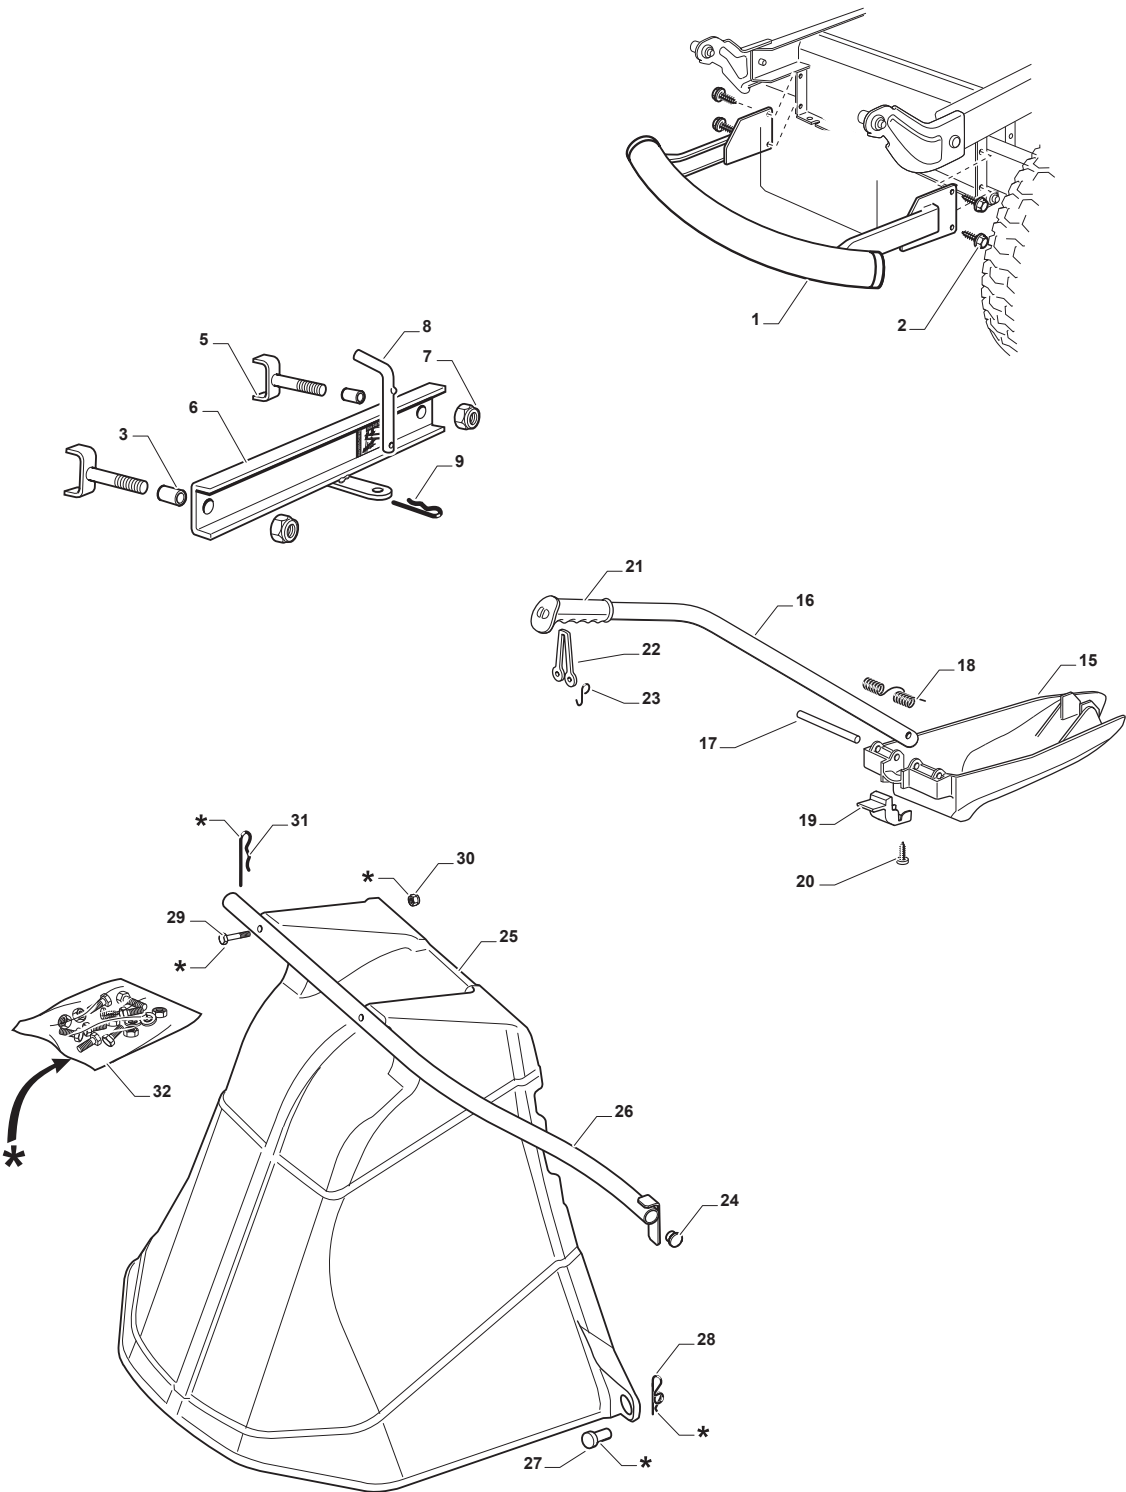

AT5 84 HCB

Ride-on 84 cm Labels

Issue 45 - 2016

Fig.	Q.ty	Part No	Description	Notes
1	1	114361553/1	Label	
3	1	114363699/0	Label	
4	1	114361438/0	Label	
5	1	114366142/0	Label	
6	1	114363700/0	Label	
8	1	114356699/1	Label	

Fig.	Q.ty	Part No	Description	Notes
1	1	382869038/0	Muffler Protection	
2	4	125943008/0	Screw	
3	2	125160074/0	Spacer	
5	2	382650211/0	Stiffening	
6	1	382033119/0	Tow Bar Assy	
7	2	112155000/0	Nut	
8	1	125510021/1	Hitch Pin	
9	1	124487999/0	Spring Pin	
10	1	122170600/0	Spacer	
11	1	112792099/0	Screw	
12	3	112292102/0	Nut	
13	2	327546015/2	Plate	
14	1	112791400/0	Screw	
15	1	325140104/1	Deflector	
16	1	325394021/0	Handle	
17	1	125510077/0	Pin	
18	1	125430245/0	Spring	
19	1	325547320/0	Plate	
20	1	112735403/0	Screw	
21	1	325280000/1	Handgrip	
22	1	125840011/1	Tie Rod	
23	2	125253004/0	Mulch.Kit Fixing Hook	
24	2	118566112/0	Polyethylene Push Road	
25	1	325600093/0	Ejection Guard	
26	1	382869044/0	Support	
27	2	125510022/1	Pin	
28	2	124487998/0	Cotter Pin	
29	2	112689515/0	Screw	
30	2	112154510/0	Nut	
31	1	124487999/0	Spring Pin	
32	1	382180028/0	Outfit, Screws	

AT5 84 HCB

Ride-on 84 cm Seat & Steering Wheel

Issue 45 - 2016

Fig.	Q.ty	Part No	Description	Notes
1	1	325580504/0	Steering Plate Cover	
2	1	325961219/0	Steering Wheel	
5	1	125722463/0	Seat	
6	4	112792611/0	Screw	
7	4	112540260/0	Grower	
8	4	112523060/0	Washer	