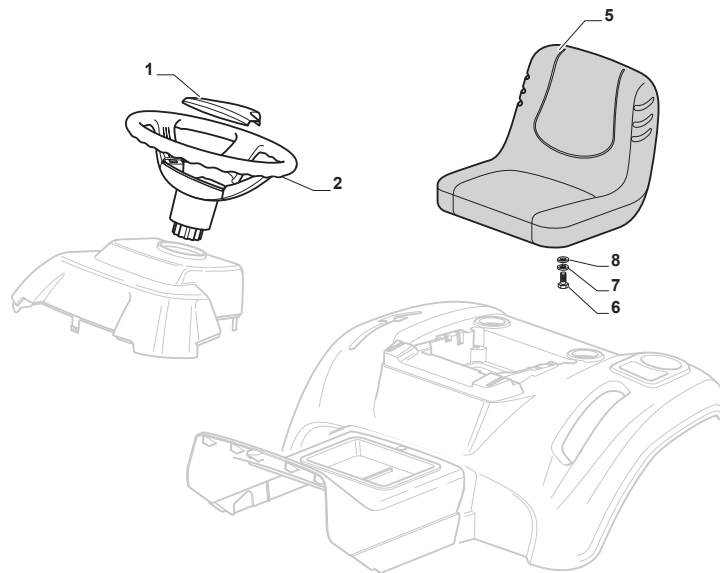

AT5 84 HCB

Ride-on 84 cm Labels

Issue 45 - 2016

Fig.	Q.ty	Part No	Description	Notes
1	1	114361553/1	Label	
3	1	114363699/0	Label	
4	1	114361438/0	Label	
5	1	114366142/0	Label	
6	1	114363700/0	Label	
8	1	114356699/1	Label	

AT5 84 HCB

Ride-on 84 cm Seat & Steering Wheel

Issue 45 - 2016

Fig.	Q.ty	Part No	Description	Notes
1	1	325580504/0	Steering Plate Cover	
2	1	325961219/0	Steering Wheel	
5	1	125722463/0	Seat	
6	4	112792611/0	Screw	
7	4	112540260/0	Grower	
8	4	112523060/0	Washer	