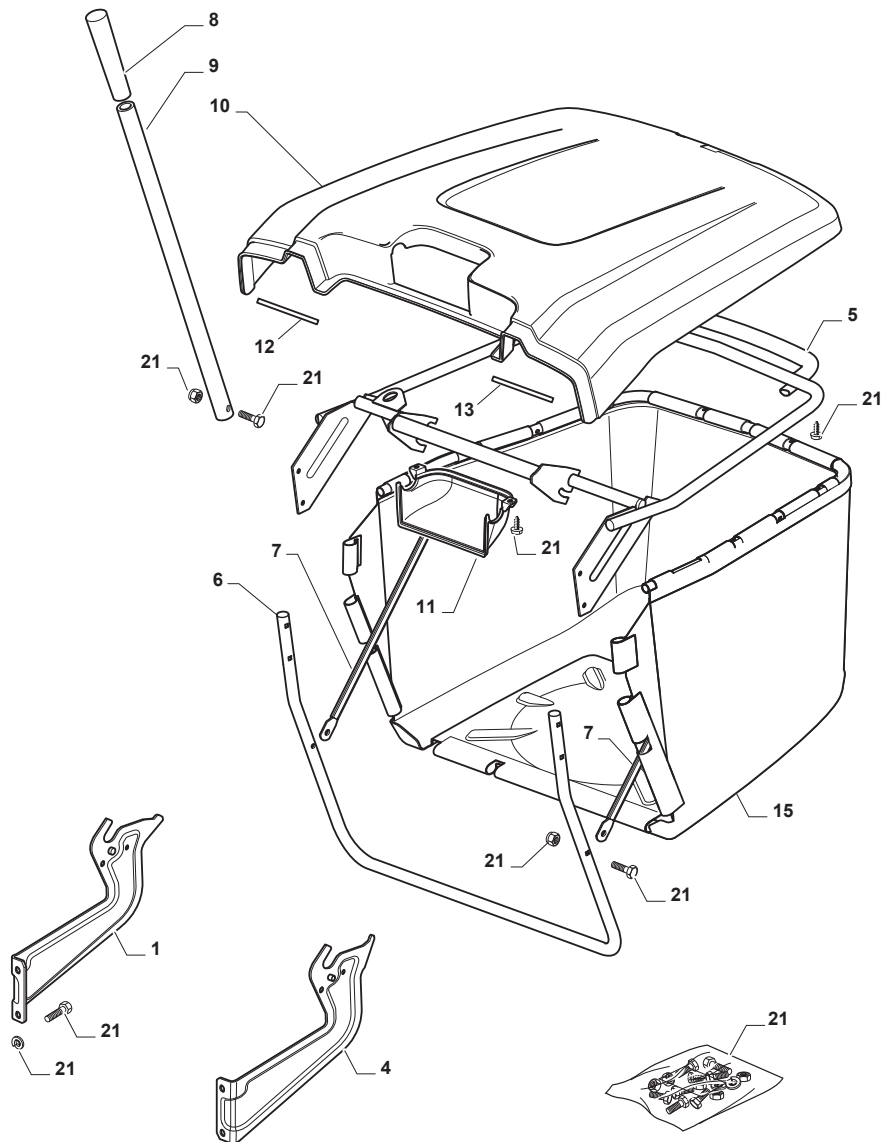

AT5 84 HCB

Ride-on 84 cm Cutting Plate

Issue 45 - 2016

Fig.	Q.ty	Part No	Description	Notes
61	1	112735695/1	Screw	Pos. 61R
62	2	112523080/0	Washer	
63	2	122160400/0	Elastic Disc	
64	1	182004358/0	Right Blade, Winged	Pos. 64R - Winged
64	1	182004359/0	Left Blade, Winged	Pos. 64L - Winged
65	2	125463200/0	Blade Hub	
66	2	112139100/0	Key	
71	1	182004360/0	Right Mulching Blade	Pos. 71R - Mulching
71	1	182004361/0	Left Mulching Blade	Pos. 71L - Mulching
75	3	112791213/1	Screw	
76	1	325140108/0	Deflector	
77	4	112154510/0	Nut	
78	1	325785418/0	Support	
79	4	112523040/0	Washer	
80	1	112790781/0	Screw	

AT5 84 HCB

Ride-on 84 cm Belt Protections

Issue 45 - 2016

Fig.	Q.ty	Part No	Description	Notes
1	2	325774499/0	Clamp	
2	1	325108056/0	Conveyor	
3	1	325108057/0	Conveyor	
4	2	112792425/0	Screw	
5	2	112521330/0	Washer	
6	2	125160071/0	Spacer	
7	2	112154510/0	Nut	
8	1	325108064/0	Conveyor	
9	1	325108065/0	Conveyor	
11	1	325774527/0	Clamp	
12	1	325060168/0	Case	
13	1	325774529/0	Clamp	
14	1	325060169/0	Case	
16	2	112789008/0	Screw	
17	2	112437503/0	Plate	
18	2	112523020/0	Washer	
19	4	125943011/0	Screw	
20	4	112604899/0	Crown Fastener	