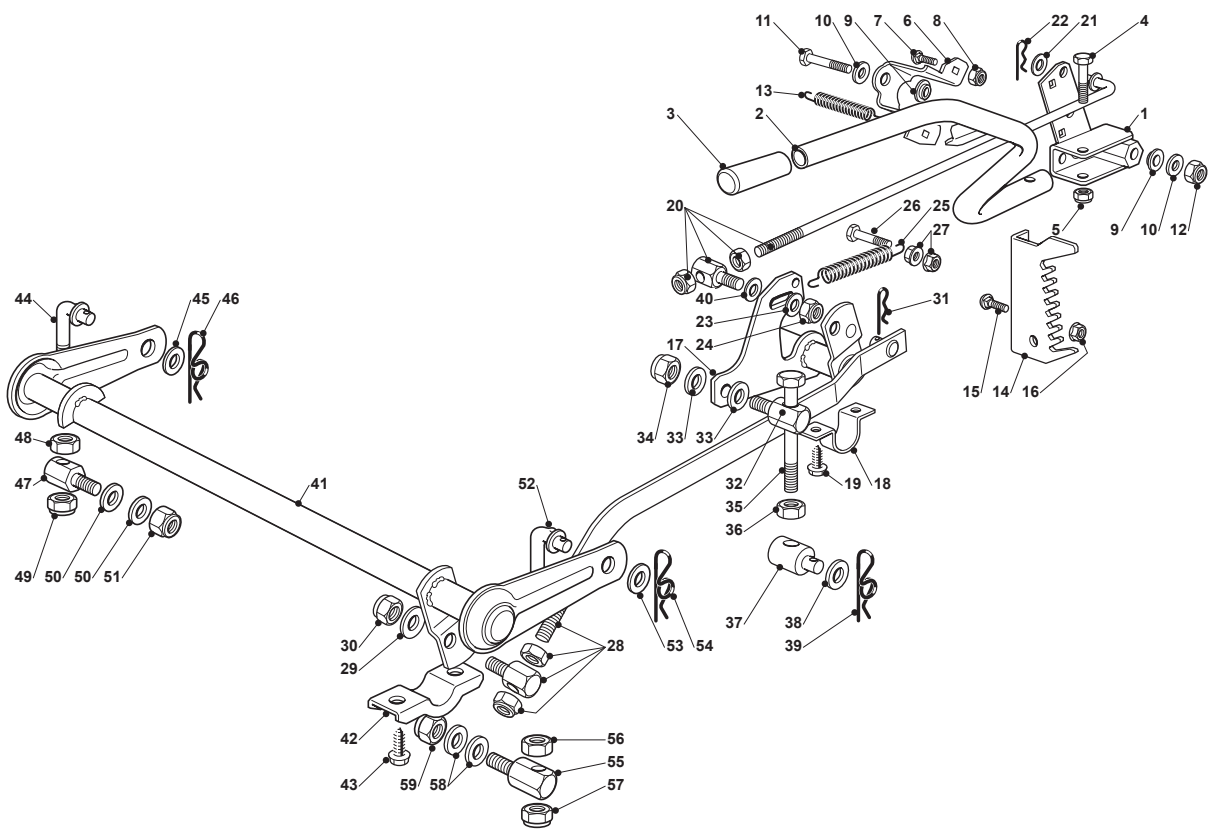

# AT7 102 HCB

Ride-on 102-122 cm Transmission

Issue 7 - 2016

Fig.	Q.ty	Part No	Description	Notes
74	1	114361451/0	Label	

Fig.	Q.ty	Part No	Description	Notes
1	1	382774249/0	Clamp	
2	1	382318219/1	Lever	
3	1	125394508/0	Knob	
4	1	112674700/0	Screw	
5	1	112154510/0	Nut	
6	1	325650113/0	Plate	
7	2	112818690/0	Screw	
8	2	112155000/0	Nut	
9	2	122041980/0	Bushing	
10	2	112523060/0	Washer	
11	1	112691600/0	Screw	
12	1	112155000/0	Nut	
13	1	125430259/0	Spring	
14	1	325735511/0	Sector	
15	2	112818690/0	Screw	
16	2	112293201/0	Nut	
17	1	382000387/0	Axle	
18	2	325547041/1	Plate	
19	4	112731580/0	Screw	
20	1	382000618/0	Rod	
21	1	325670011/0	Antifriction Washer	
22	1	124487997/0	Cotter Pin	
23	1	112523040/0	Washer	
24	1	112154210/0	Nut	
25	1	122446402/0	Spring	
26	1	112792410/0	Screw	
27	2	112292102/0	Nut	
28	1	382000589/0	Connecting Rod	
29	2	325670008/1	Washer	
30	1	112156602/0	Nut	
31	1	124487998/0	Cotter Pin	
32	1	125510070/0	Pin	
33	2	325670008/1	Washer	
34	1	112156602/0	Nut	
35	2	125840031/0	Tie Rod	
36	2	112295200/0	Nut	
37	2	125510070/0	Pin	
38	2	112523090/0	Washer	
39	2	124487998/0	Cotter Pin	
40	2	112521360/0	Washer	
41	1	382000587/0	Axle	
42	2	327546015/2	Plate	
43	4	112731350/0	Screw	
44	1	125840024/0	Tie Rod	
45	1	325670008/1	Washer	
46	1	124487998/0	Cotter Pin	
47	1	125510098/0	Pin	
48	1	112295200/0	Nut	
49	1	112156602/0	Nut	
50	2	325670008/1	Washer	
51	1	112156602/0	Nut	