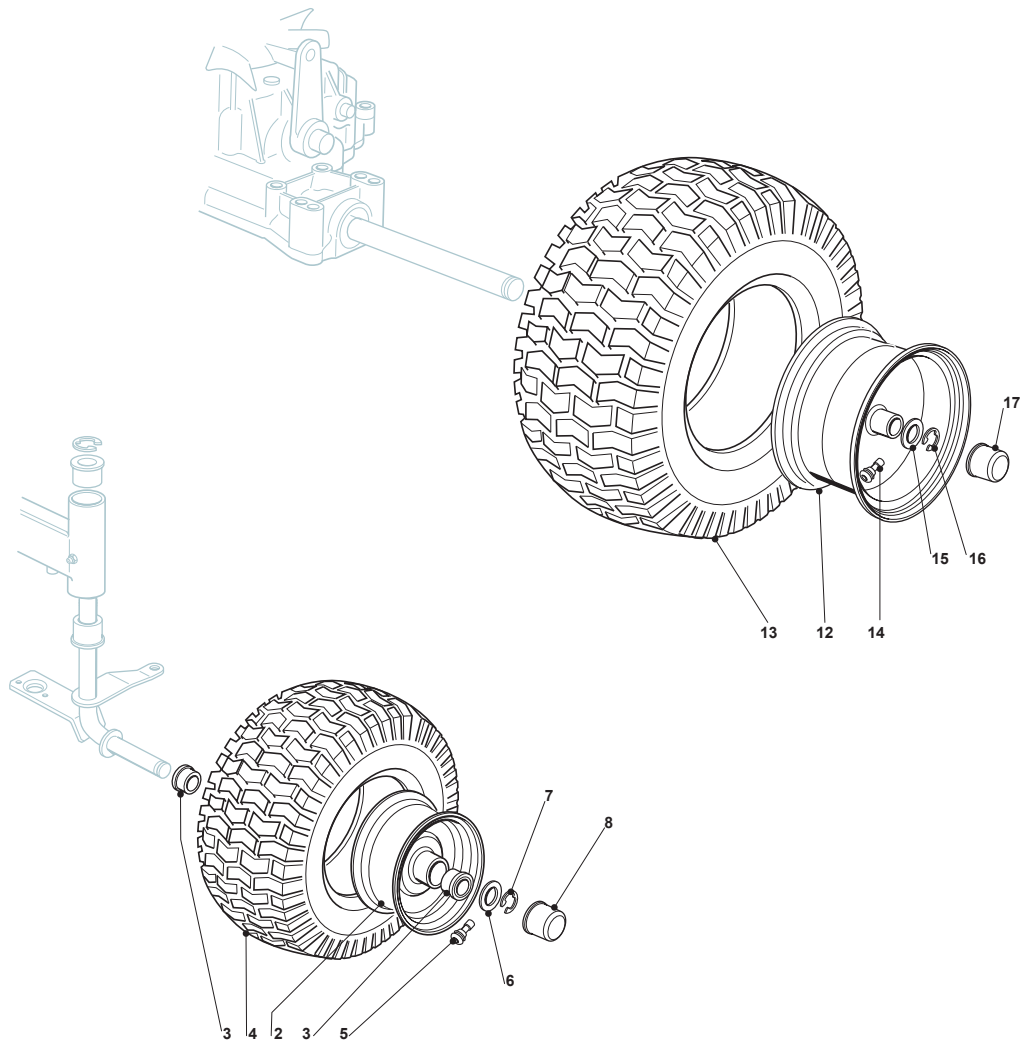

# AT7 102 HCB

Ride-on 102-122 cm Tank

Issue 7 - 2016

Fig.	Q.ty	Part No	Description	Notes
1	1	325735128/0	Tank	
2	1	125795000/1	Fuel Cap	
3	2	112815210/0	Screw	
4	2	325160039/0	Spacer	
5	2	112154510/0	Nut	
11	1	325207176/0	Basin	

Fig.	Q.ty	Part No	Description	Notes
1	1	125961216/0	Steering Wheel	
2	1	325580501/0	Cap	
3	1	112620299/0	Elastic Pin	
4	2	112789000/0	Screw	
5	6	112604896/0	Crown Fastener	
6	1	125430285/0	Spring	
7	3	122517866/0	Pin	
8	1	325774575/0	Fulcrum Clamp	
9	1	112735661/0	Screw	
10	1	325318327/0	Lever	
11	1	325547033/2	Seat Plate	
13	1	112789000/0	Screw	
15	1	327063021/1	Cam	
16	2	112789100/0	Screw	
17	2	112523020/0	Washer	
18	2	112154330/0	Nut	
19	1	125722463/0	Seat	
20	4	112793101/0	Screw	
21	4	112583500/0	Grower	
22	4	112523060/0	Washer	