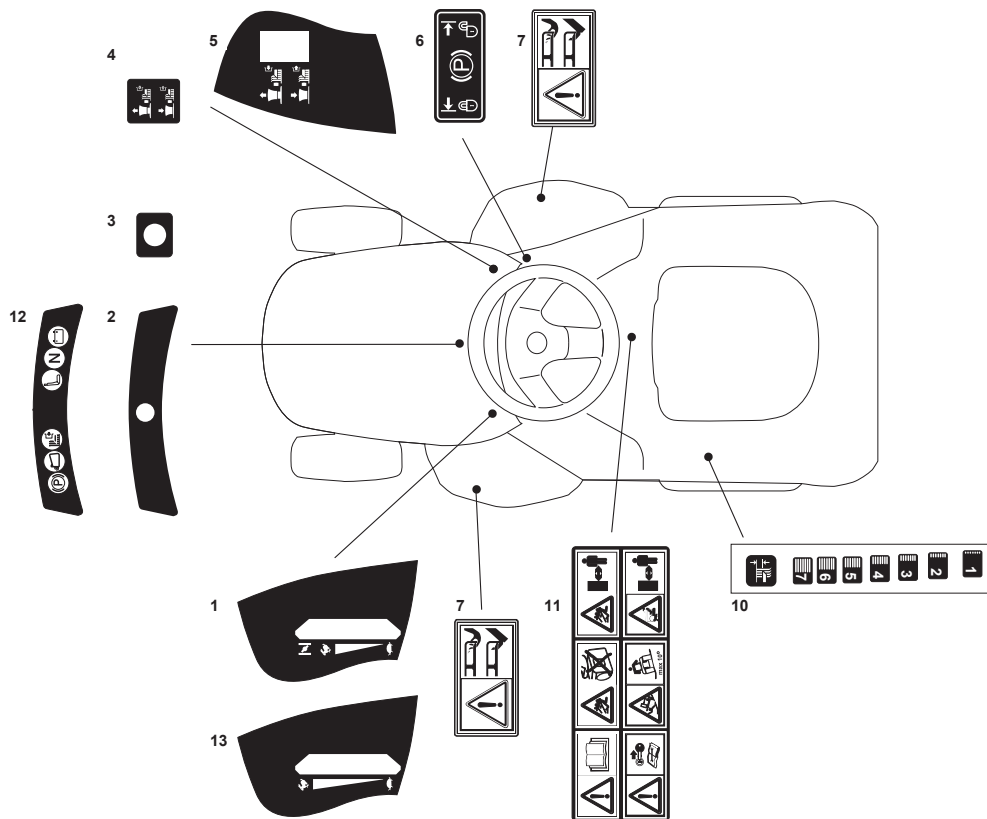

AT7 102 HCB

Ride-on 102-122 cm Labels

Issue 7 - 2016

Fig.	Q.ty	Part No	Description	Notes
1	1	114361440/0	Label	
5	1	114361439/0	Label	
6	1	114361452/0	Label	
7	2	114356699/1	Label	
10	1	114361441/0	Label	
11	1	114361553/1	Label	
2	1	125420024/0	Label