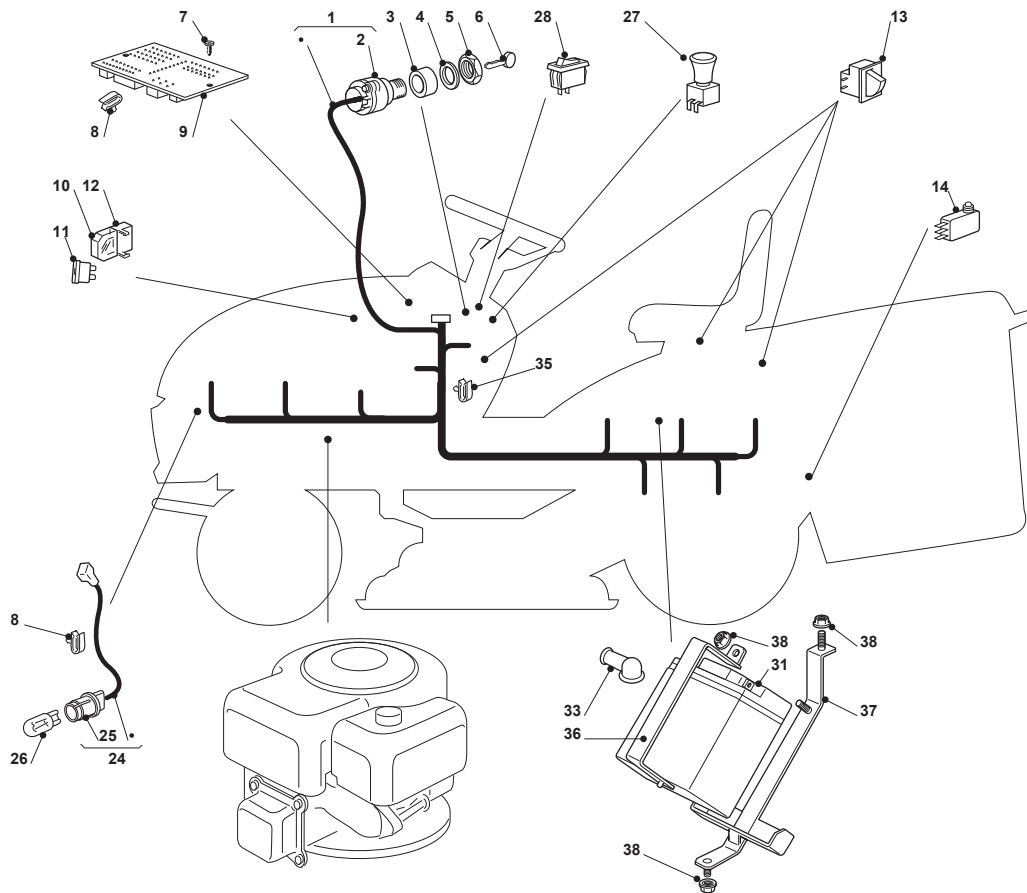

Fig.	Q.ty	Part No	Description	Notes
1	2	325785275/0	Support	
2	4	112818690/0	Screw	
3	4	112293201/0	Nut	
11	1	325755031/1	Bracket	
12	1	112789000/0	Screw	
13	1	325774315/1	Bracket	
14	1	125510080/1	Pin	
15	1	112292102/0	Nut	
16	1	122450432/0	Spring	
17	1	112154330/0	Nut	
18	2	382774251/0	Bracket	
19	1	382800099/0	Grasscatcher Frame	
20	1	382800103/0	Grasscatcher Frame	
21	1	382800101/1	Front Frame	
22	1	182105921/0	Grasscatcher	
23	1	382394003/0	Front Handle	
24	1	382869023/0	Rod	
25	1	125394508/0	Knob	
26	1	382180138/0	Screw Outfit	
27	4	112815240/0	Screw	
28	8	112154510/0	Nut	
29	2	325650115/0	Stiffening	
31	1	325110421/0	White Grass-Catcher Cover	
32	1	325033049/1	Reinforcement Rod	
33	1	382650043/0	Lower Stiffening	
34	1	382800173/0	Frame	
35	4	112815220/0	Screw	
36	9	112154510/0	Nut	
41	1	125600041/0	Grassc.Full Micro Protection Tcj-F	
42	1	125600042/0	Grasscatcher Micro Prot Cover	
43	1	125318124/0	Full Grassc. Microswtich Cover	
44	1	112400030/0	Pin	
45	1	325785272/0	Micro Protection	
46	1	112728510/0	Screw	
47	1	125600048/0	Micro Protection Cover	
48	2	112735110/0	Screw	

Fig.	Q.ty	Part No	Description	Notes
1	1	125961216/0	Steering Wheel	
2	1	325580501/0	Cap	
3	1	112620299/0	Elastic Pin	
4	2	112789000/0	Screw	
5	6	112604896/0	Crown Fastener	
6	1	125430285/0	Spring	
7	3	122517866/0	Pin	
8	1	325774575/0	Fulcrum Clamp	
9	1	112735661/0	Screw	
10	1	325318327/0	Lever	
11	1	325547033/2	Seat Plate	
13	1	112789000/0	Screw	
15	1	327063021/1	Cam	
16	2	112789100/0	Screw	
17	2	112523020/0	Washer	
18	2	112154330/0	Nut	
19	1	125722463/0	Seat	
20	4	112793101/0	Screw	
21	4	112583500/0	Grower	
22	4	112523060/0	Washer	