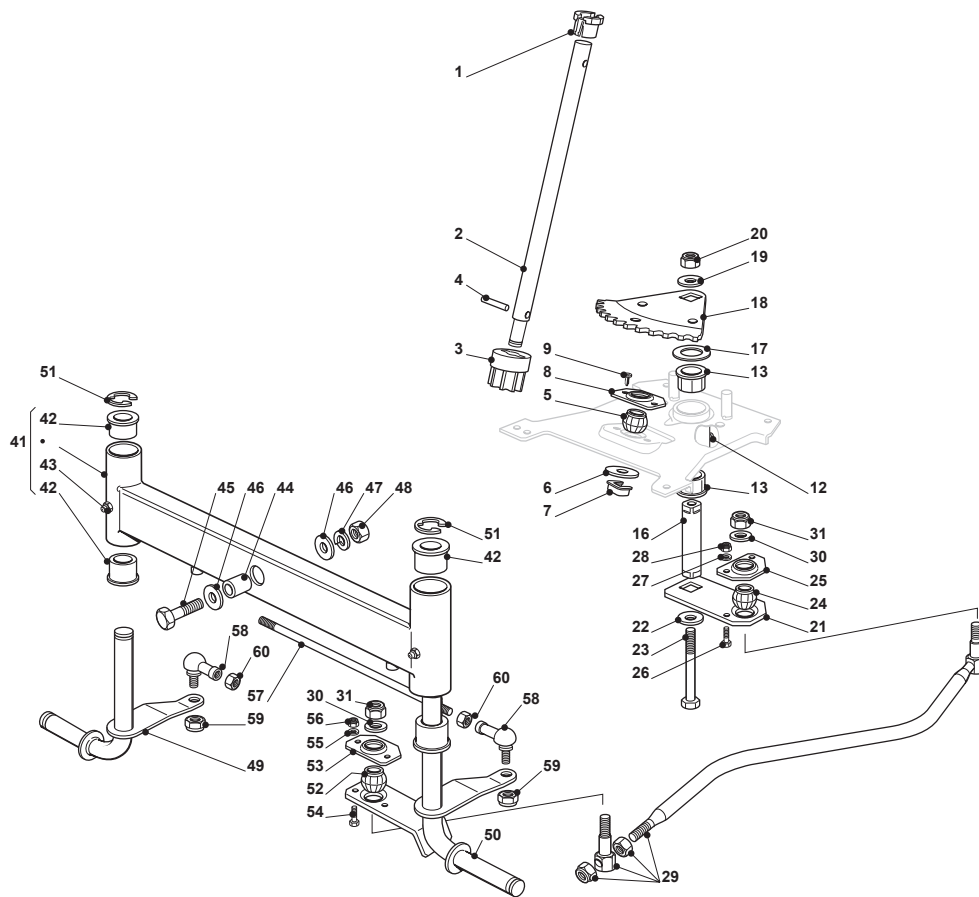

Fig.	Q.ty	Part No	Description	Notes
1	1	382076962/0	Engine Hood	
2	1	325410899/0	Right Grill	
3	1	325410900/0	Left Grill	
4	7	112735404/0	Screw	
5	7	325108052/0	Conveyor	
15	1	325774301/2	Engine Hood Support	
16	5	112735403/0	Screw	
17	2	125510079/1	Pin	
18	2	112293201/0	Nut	
19	2	124487998/0	Cotter Pin	
19	1	325605003/0	Button	
20	1	325256250/0	Screw Ring	
24	2	325547109/2	Plate	
25	4	112731580/0	Screw	
26	1	382869041/0	Muffler Protection	
28	4	112734995/0	Screw	
31	1	325599014/0	Right Dashboard Support	
32	1	325599015/0	Left Dashboard Support	
33	4	112815221/0	Screw	
34	4	112521330/0	Washer	
35	4	112154510/0	Nut	
36	1	325120245/0	Dashboard, Black	
37	2	112728440/0	Screw	
38	2	112735402/0	Screw	
39	2	125260000/0	Grommet	
40	1	325600074/0	Card Protection	
41	2	112735402/0	Screw	
91	1	325110420/0	Central Cover, White	
93	2	125580020/0	Belt Guide Peg	
94	1	325110419/0	White Wheels Cover	
95	4	112735402/0	Screw	
96	2	112735402/0	Screw	
97	2	325755041/0	Bracket	
98	4	112728686/0	Screw	
99	2	112735110/0	Screw	