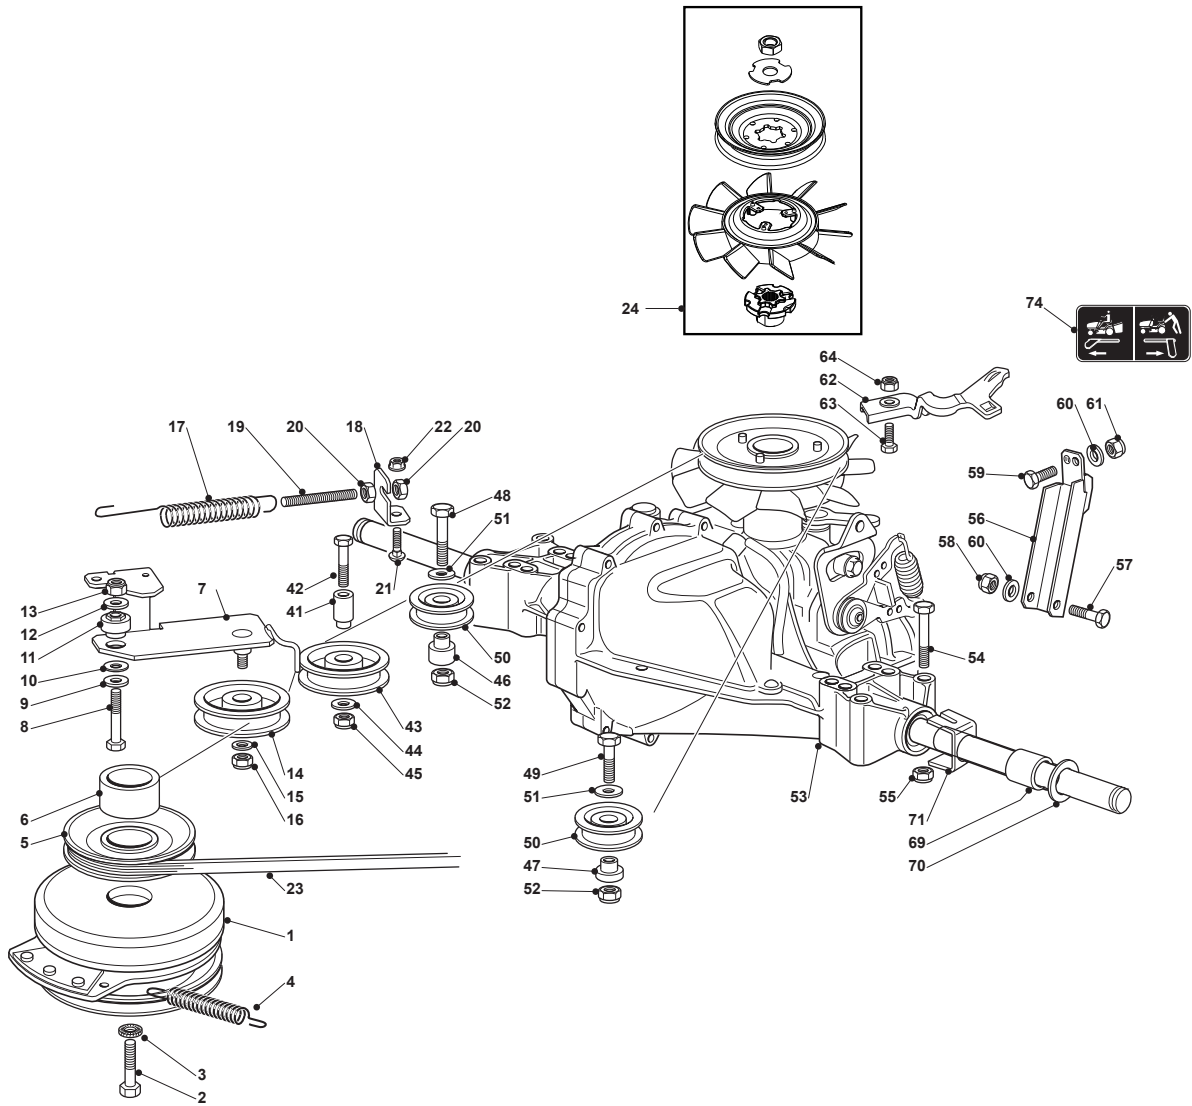

Fig.	Q.ty	Part No	Description	Notes
1	1	118399062/0	Electromagnetic Clutch	
2	1	112737320/0	Screw	
3	1	112543000/0	Washer	
4	1	122430216/1	Spring	
5	1	125601577/0	Pulley	
6	1	125160021/0	Spacer	
7	1	382318217/0	Lever	
8	1	112691115/0	Screw	
9	1	112523060/0	Washer	
10	1	327670055/0	Antifriction Washer	
11	1	125510087/0	Pin	
12	1	112523060/0	Washer	
13	1	112155000/0	Nut	
14	1	125601554/0	Pulley	
15	1	112523060/0	Washer	
16	1	112155000/0	Nut	
17	1	125430260/0	Spring	
18	1	325755049/0	Bracket	
19	1	125840005/0	Tie Rod	
20	2	112293200/0	Nut	
21	1	112818690/0	Screw	
22	1	112293201/0	Nut	
23	1	135062014/0	Belt	
24	1	118802723/0	Fan Kit	
41	1	125160081/0	Pin	
42	1	112691800/0	Screw	
43	1	325601599/0	Pulley	
44	1	112523060/0	Washer	
45	1	112155000/0	Nut	
46	1	125160024/2	Right Spacer	
47	1	125160018/1	Left Spacer	
48	1	112691400/0	Screw	
49	1	112691115/0	Screw	
50	2	125601588/0	Pulley	
51	2	122671653/0	Washer	
52	2	112155000/0	Nut	
53	1	118400919/2	Rear Axle	Hydro-Gear T2-Adbf-2X3C-17X1
54	4	112691600/0	Screw	
55	4	112154210/0	Nut	
56	1	382785201/0	Support	
57	1	112691700/0	Screw	
58	1	112155000/0	Nut	
59	1	112793701/0	Screw	
60	2	112523060/0	Washer	
61	1	112155000/0	Nut	
62	1	325318257/0	Lever	
63	1	112791213/1	Screw	
64	1	112154210/0	Nut	
69	2	125160058/0	Spacer	
70	2	125670005/1	Washer	
71	2	325670025/0	Washer