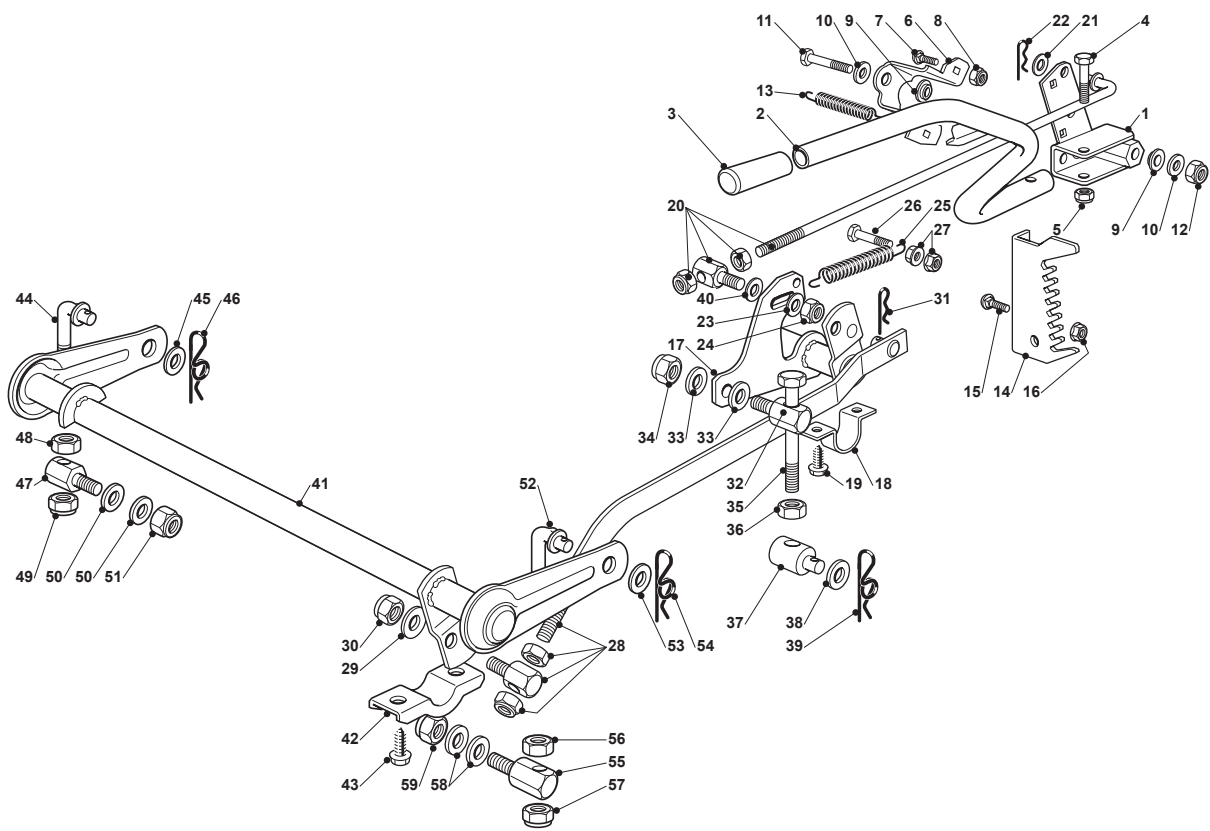

# AT7 102 HCB

Ride-on 102-122 cm Transmission

Issue 7 - 2016

Fig.	Q.ty	Part No	Description	Notes
74	1	114361451/0	Label	

Fig.	Q.ty	Part No	Description	Notes
1	1	382774249/0	Clamp	
2	1	382318219/1	Lever	
3	1	125394508/0	Knob	
4	1	112674700/0	Screw	
5	1	112154510/0	Nut	
6	1	325650113/0	Plate	
7	2	112818690/0	Screw	
8	2	112155000/0	Nut	
9	2	122041980/0	Bushing	
10	2	112523060/0	Washer	
11	1	112691600/0	Screw	
12	1	112155000/0	Nut	
13	1	125430259/0	Spring	
14	1	325735511/0	Sector	
15	2	112818690/0	Screw	
16	2	112293201/0	Nut	
17	1	382000387/0	Axle	
18	2	325547041/1	Plate	
19	4	112731580/0	Screw	
20	1	382000618/0	Rod	
21	1	325670011/0	Antifriction Washer	
22	1	124487997/0	Cotter Pin	
23	1	112523040/0	Washer	
24	1	112154210/0	Nut	
25	1	122446402/0	Spring	
26	1	112792410/0	Screw	
27	2	112292102/0	Nut	
28	1	382000589/0	Connecting Rod	
29	2	325670008/1	Washer	
30	1	112156602/0	Nut	
31	1	124487998/0	Cotter Pin	
32	1	125510070/0	Pin	
33	2	325670008/1	Washer	
34	1	112156602/0	Nut	
35	2	125840031/0	Tie Rod	
36	2	112295200/0	Nut	
37	2	125510070/0	Pin	
38	2	112523090/0	Washer	
39	2	124487998/0	Cotter Pin	
40	2	112521360/0	Washer	
41	1	382000587/0	Axle	
42	2	327546015/2	Plate	
43	4	112731350/0	Screw	
44	1	125840024/0	Tie Rod	
45	1	325670008/1	Washer	
46	1	124487998/0	Cotter Pin	
47	1	125510098/0	Pin	
48	1	112295200/0	Nut	
49	1	112156602/0	Nut	
50	2	325670008/1	Washer	
51	1	112156602/0	Nut	