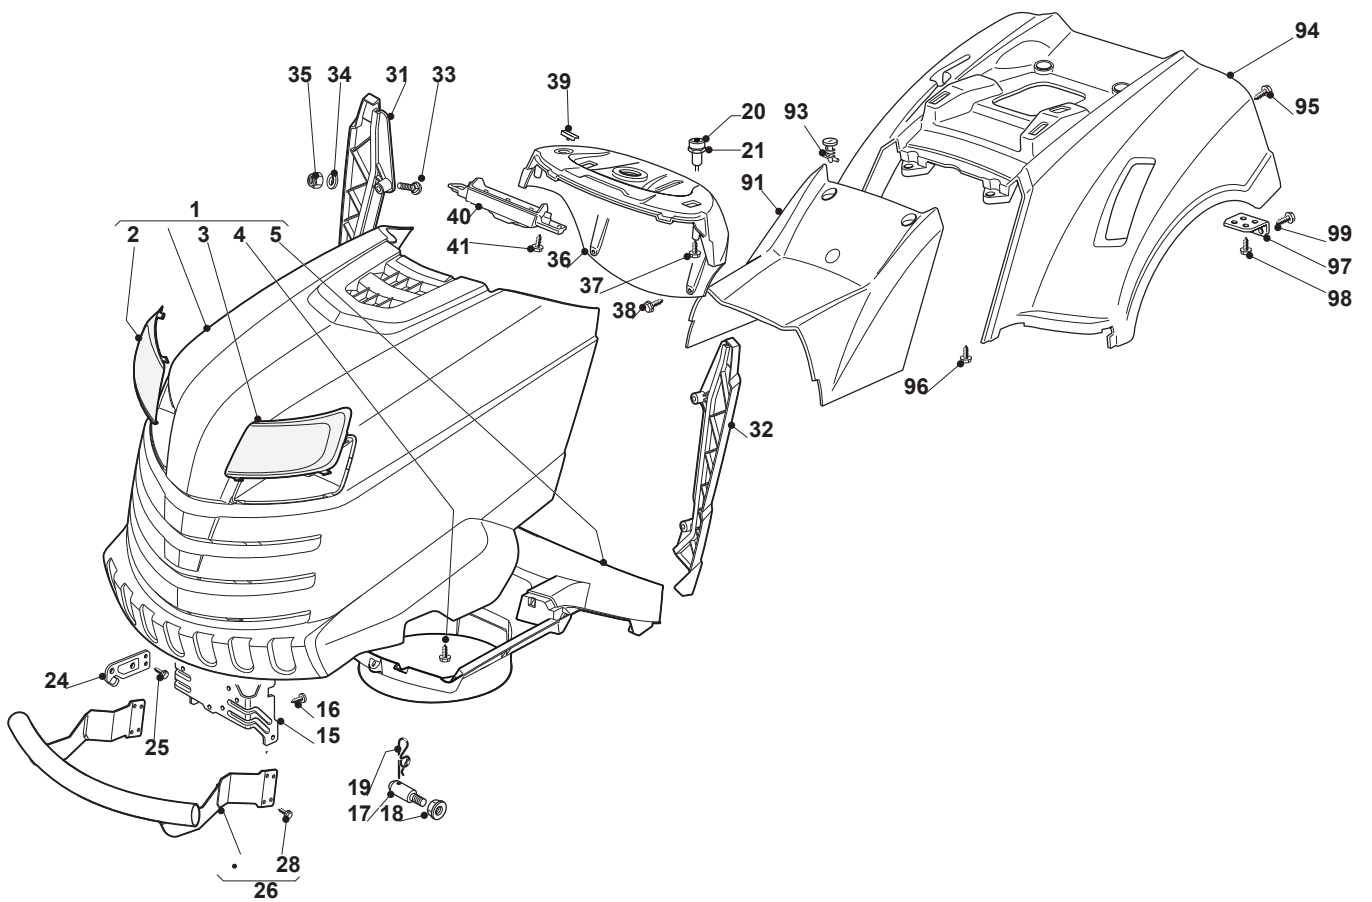

Fig.	Q.ty	Part No	Description	Notes
1	1	382076962/0	Engine Hood	
2	1	325410899/0	Right Grill	
3	1	325410900/0	Left Grill	
4	7	112735404/0	Screw	
5	7	325108052/0	Conveyor	
15	1	325774301/2	Engine Hood Support	
16	5	112735403/0	Screw	
17	2	125510079/1	Pin	
18	2	112293201/0	Nut	
19	2	124487998/0	Cotter Pin	
19	1	325605003/0	Button	
20	1	325256250/0	Screw Ring	
24	2	325547109/2	Plate	
25	4	112731580/0	Screw	
26	1	382869041/0	Muffler Protection	
28	4	112734995/0	Screw	
31	1	325599014/0	Right Dashboard Support	
32	1	325599015/0	Left Dashboard Support	
33	4	112815221/0	Screw	
34	4	112521330/0	Washer	
35	4	112154510/0	Nut	
36	1	325120245/0	Dashboard, Black	
37	2	112728440/0	Screw	
38	2	112735402/0	Screw	
39	2	125260000/0	Grommet	
40	1	325600074/0	Card Protection	
41	2	112735402/0	Screw	
91	1	325110420/0	Central Cover, White	
93	2	125580020/0	Belt Guide Peg	
94	1	325110419/0	White Wheels Cover	
95	4	112735402/0	Screw	
96	2	112735402/0	Screw	
97	2	325755041/0	Bracket	
98	4	112728686/0	Screw	
99	2	112735110/0	Screw	