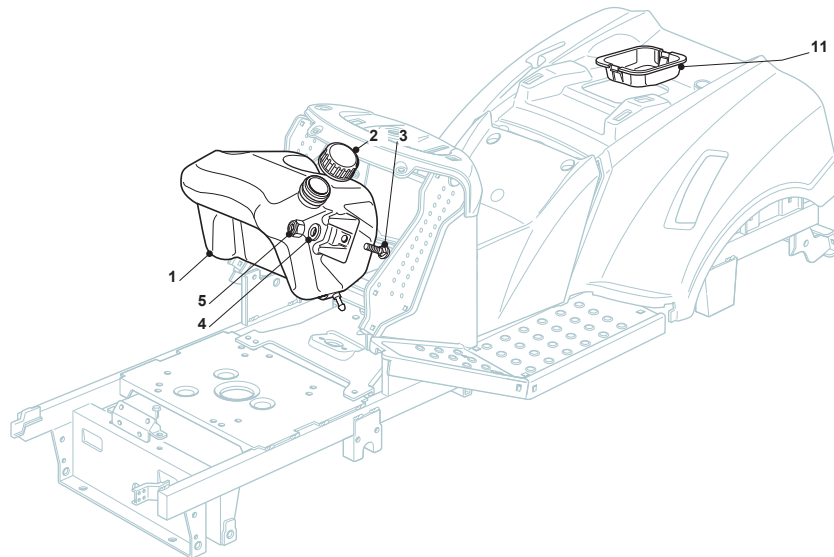

AT7 102 HCB

Ride-on 102-122 cm Tank

Issue 7 - 2016

Fig.	Q.ty	Part No	Description	Notes
1	1	325735128/0	Tank	
2	1	125795000/1	Fuel Cap	
3	2	112815210/0	Screw	
4	2	325160039/0	Spacer	
5	2	112154510/0	Nut	
11	1	325207176/0	Basin