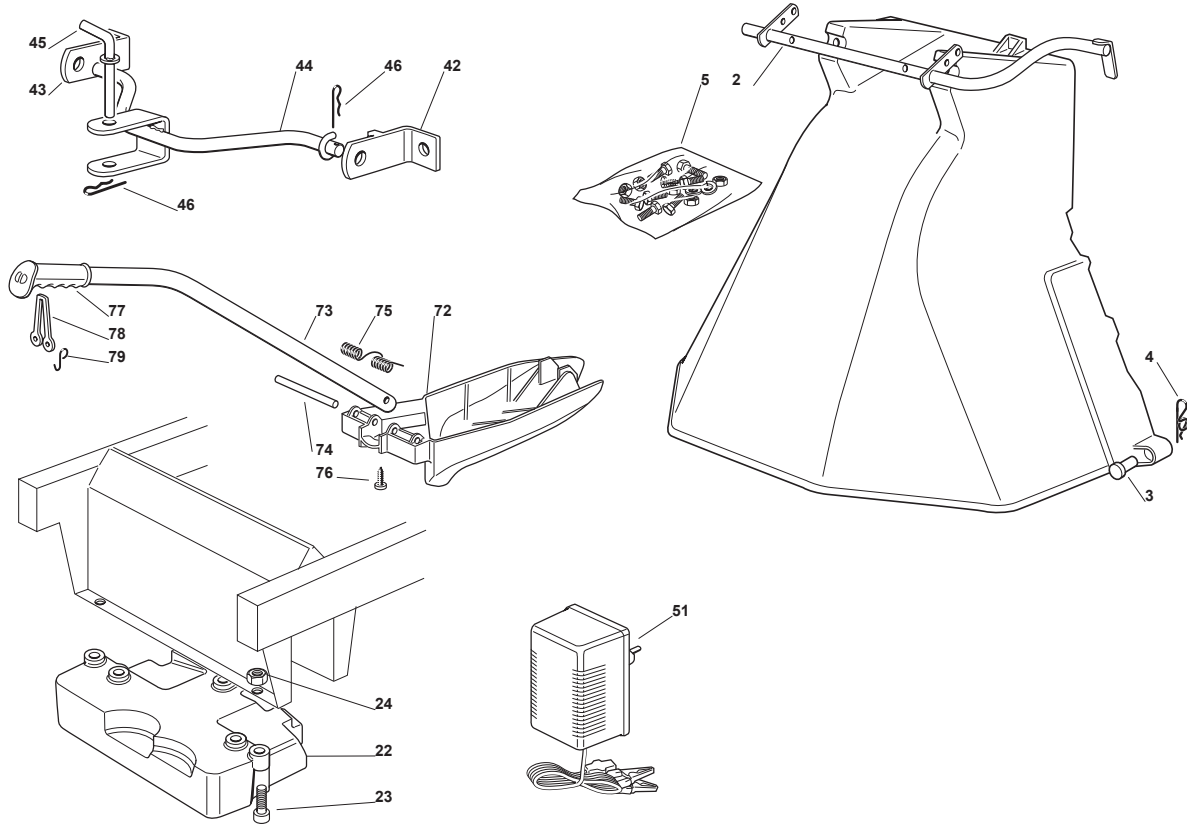

AT7 102 HCB

Ride-on 102-122 cm Optionals On Request

Issue 7 - 2016

Fig.	Q.ty	Part No	Description	Notes
2	1	382869035/0	Stone Guard Tube	
3	2	125510022/0	Pin	
4	2	124487998/0	Cotter Pin	
5	1	382180062/0	Outfit, Screws	
22	1	125519997/1	Front Weight Tc	
23	3	112760520/0	Screw	
24	3	112155000/0	Nut	
42	1	382735502/0	Bracket	
43	1	325774213/0	Bracket	
44	1	382033117/0	Rod	
45	1	125510021/1	Hitch Pin	
46	2	124487999/0	Spring Pin	
51	1	182180090/0	Battery Charger 1A - CE Plugg	
72	1	325140097/0	Deflector	
73	1	325394005/0	Handle	
74	1	125510077/0	Pin	
75	1	125430245/0	Spring	
76	1	112735405/0	Screw	
77	1	325280000/1	Handgrip	
78	1	125840011/1	Tie Rod	
79	2	125253004/0	Mulch.Kit Fixing Hook