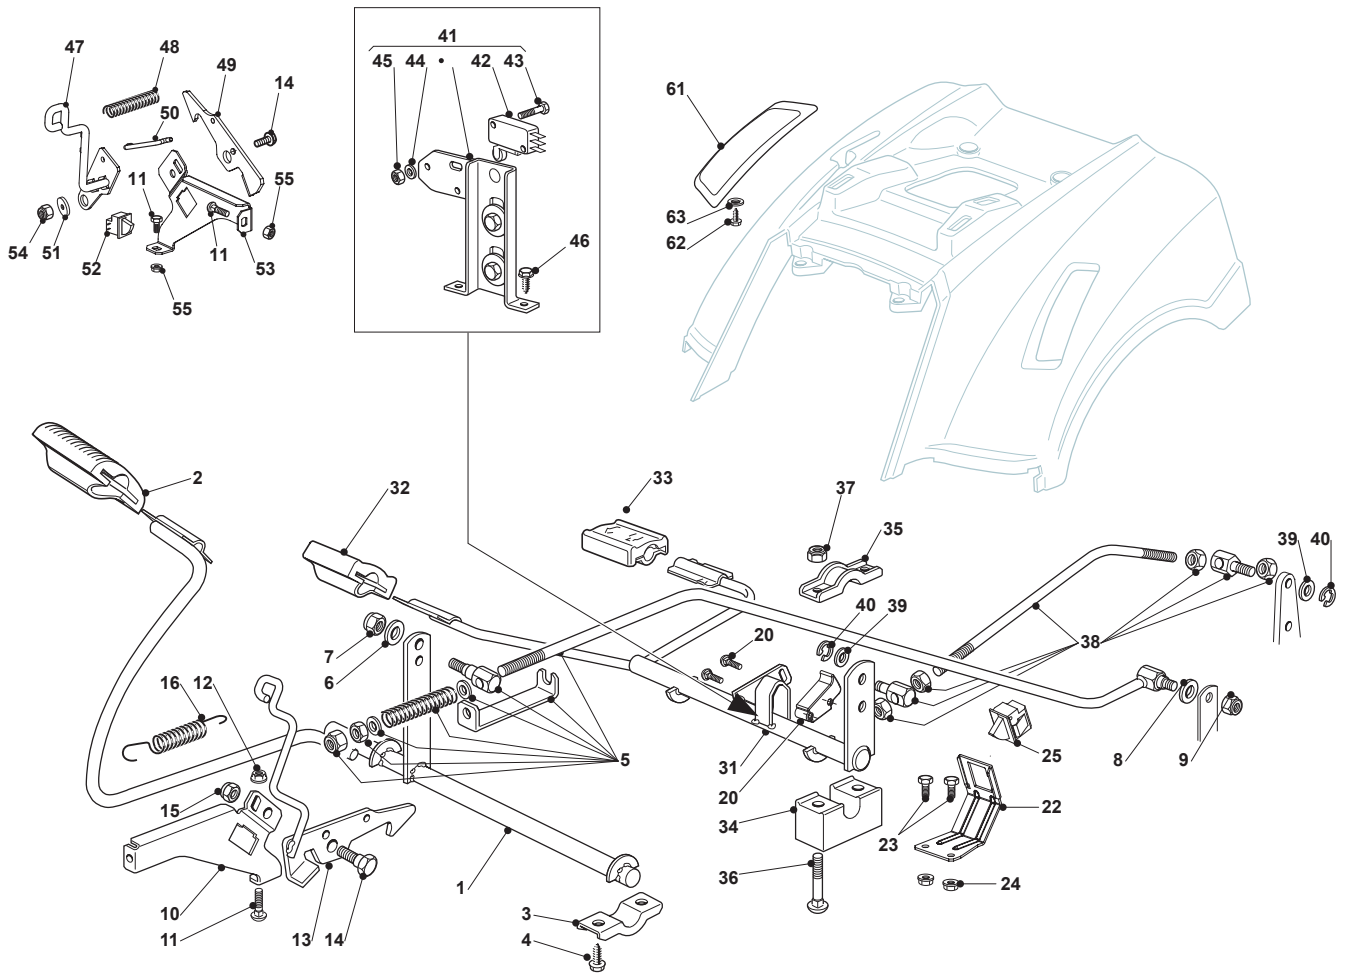

Fig.	Q.ty	Part No	Description	Notes
1	1	325038004/0	Bushing	
2	1	125520006/1	Steering Column	
3	1	127570050/0	Pinion	
4	1	112622650/0	Dowel pin	
5	1	325743000/0	Joint	
6	1	112521370/0	Washer	
7	1	112436030/0	Plate	
8	1	325785213/1	Support	
9	2	112729601/1	Screw	
12	1	112379511/0	Grease Dispenser	
13	2	325040624/0	Bushing	
16	1	125510092/0	Pin	
17	1	125670019/0	Washer	
18	1	325735513/0	Steering Sector	
19	1	112523080/0	Washer	
20	1	112155020/0	Nut	
21	1	325318205/0	Lever	
22	1	112523080/0	Washer	
23	1	112794985/0	Screw	
24	1	325743000/0	Joint	
25	1	325785213/1	Support	
26	2	112791213/1	Screw	
27	2	112521330/0	Washer	
28	2	112154510/0	Nut	
29	1	382000539/1	Steering Rod	
30	2	112523070/0	Washer	
31	2	112155010/0	Nut	
41	1	382034024/1	Equalizer With Bush And Lubricator	
42	4	125034002/1	Bushing	
43	2	112379511/0	Grease Dispenser	
44	1	125160016/0	Spacer	
45	1	112692695/0	Screw	
46	2	112523100/0	Washer	
47	1	112587100/0	Grower	
48	1	112295300/0	Nut	
49	1	382230363/0	Right Stub Axle	
50	1	382230365/0	Left Stub Axle	
51	2	112001000/0	Benzing Ring	
52	1	325743000/0	Joint	
53	1	325785213/1	Support	
54	2	112791213/1	Screw	
55	2	112521330/0	Washer	
56	2	112154510/0	Nut	
57	1	125840023/0	Tie Rod	
58	2	122746609/0	Joint	
59	2	112156602/0	Nut	
60	2	112295201/0	Nut	