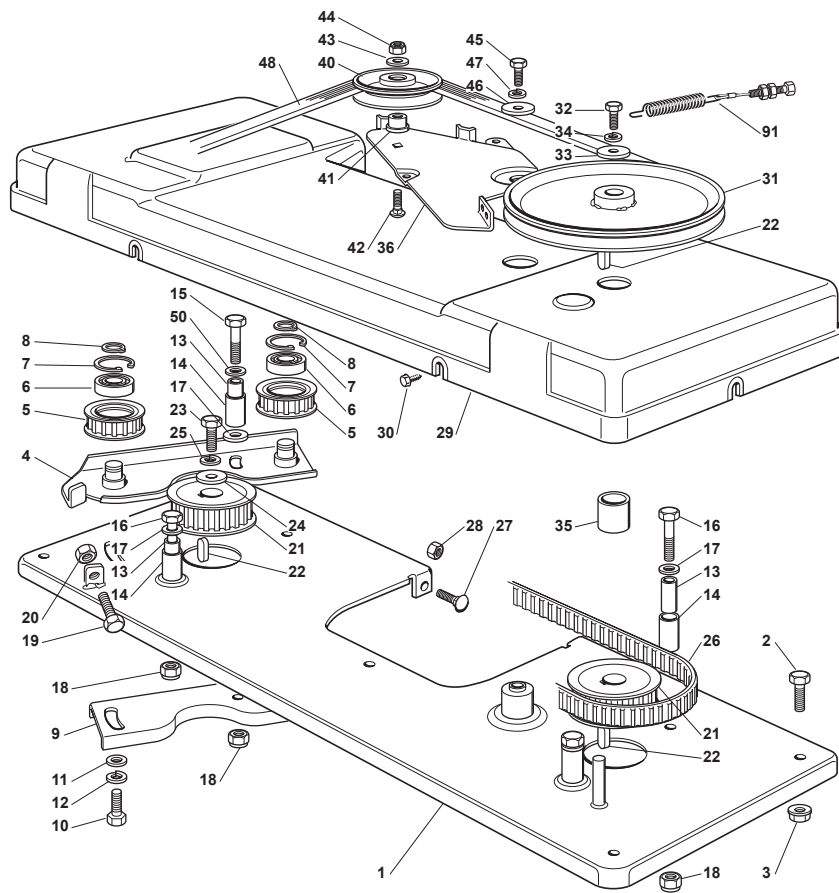

Fig.	Q.ty	Part No	Description	Notes
1	1	382547029/3	Plate	
13	4	125160003/2	Spacer	
43	1	122671651/0	Washer	
50	1	122671651/0	Washer	
2	4	112792611/0	Screw	
3	4	112293201/0	Nut	
4	1	382785084/1	Support	
5	2	125601559/1	Toothed Pulley	
6	2	119216048/0	Bearing	
7	2	112610800/0	Seeger	
8	2	112609200/0	Seeger	
9	1	325650037/0	Pulley Stiffening	
10	2	112793102/0	Screw	
11	2	112521350/0	Washer	
12	2	112583500/0	Grower	
14	4	125038000/0	Bushing	
15	1	112691700/0	Screw	
16	3	112691200/0	Screw	
17	4	112521350/0	Washer	
18	4	112155000/0	Nut	
19	1	112793900/0	Screw	
20	1	112293200/0	Nut	
21	2	125601560/0	Pulley	
22	3	112139480/0	Feather	
23	1	112793102/0	Screw	
24	1	125670007/0	Washer	
25	1	112583500/0	Grower	
26	1	135065600/0	Belt	
27	3	112815200/0	Screw	
28	3	112292102/0	Nut	
29	1	125060100/3	Protection	
30	6	112735110/0	Screw	
31	1	125601550/0	Pulley	
32	1	112793102/0	Screw	
33	1	125670007/0	Washer	
34	1	112583500/0	Grower	
35	1	125160002/0	Spacer	
36	1	325318115/1	Lever	
40	1	325601599/0	Pulley	
41	1	125160079/0	Spacer	
42	1	112818900/0	Screw	
44	1	112155000/0	Nut	
45	1	112793102/0	Screw	
46	1	112523070/0	Washer	
47	1	112583500/0	Grower	
48	1	135062811/0	Belt	
91	1	182004608/0	Engagging Cable