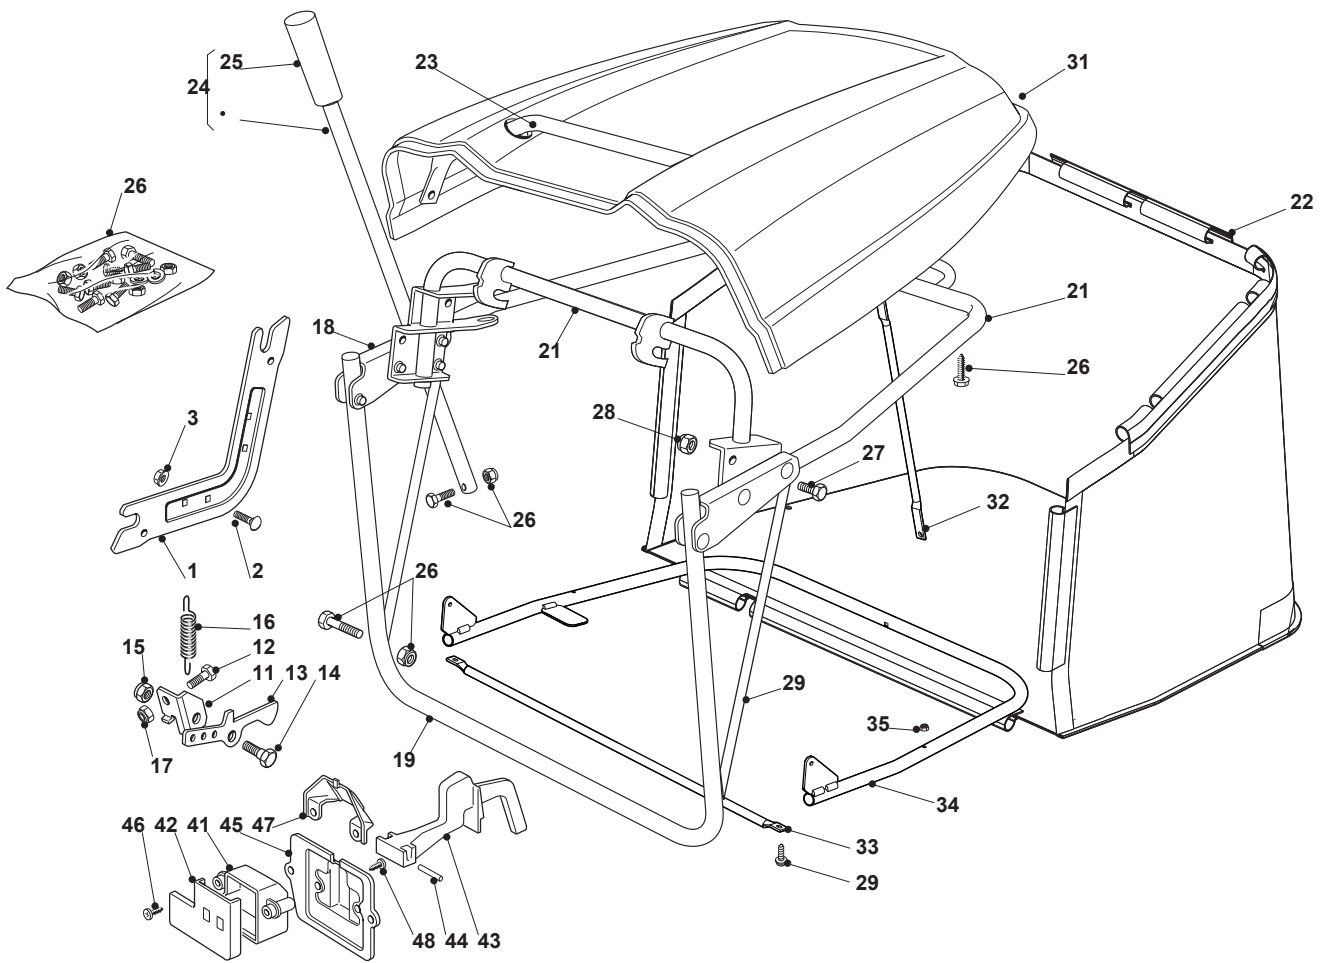

Fig.	Q.ty	Part No	Description	Notes
1	1	382564151/0	Cutting Plate Black	
8	1	382207200/1	Flange Assy	
9	1	382207201/2	Support Shaft Tc	
10	1	125020800/1	Main Blade Shaft	
11	1	125020801/2	Secondary Blade Shaft	
13	4	119216047/0	Bearing	
14	2	325160501/0	Dust Cover Disc	
15	2	112609260/0	Seeger	
16	6	112818700/0	Screw	
17	6	112154210/0	Nut	
18	2	125463200/0	Blade Hub	
19	2	112139100/0	Key	
20	1	182004348/0	Right Mulching Blade	
21	1	182004347/0	Left Blade Mulching, Winged	
22	2	122160400/0	Elastic Disc	
23	2	112523080/0	Washer	
24	1	112735694/0	Screw	
25	1	112735695/1	Screw	
26	2	182700001/0	Levelling Small Wheel	
27	2	125510072/0	Pin	
28	2	112692050/0	Screw	
29	2	112523060/0	Washer	
30	2	112293201/0	Nut	
41	1	182004341/1	Right Blade, Winged	
42	1	182004340/1	Left Blade, Winged	
51	2	382000474/1	Equalizer Rod	
52	8	325670008/1	Washer	
53	2	112523060/0	Washer	
54	4	112156602/0	Nut	