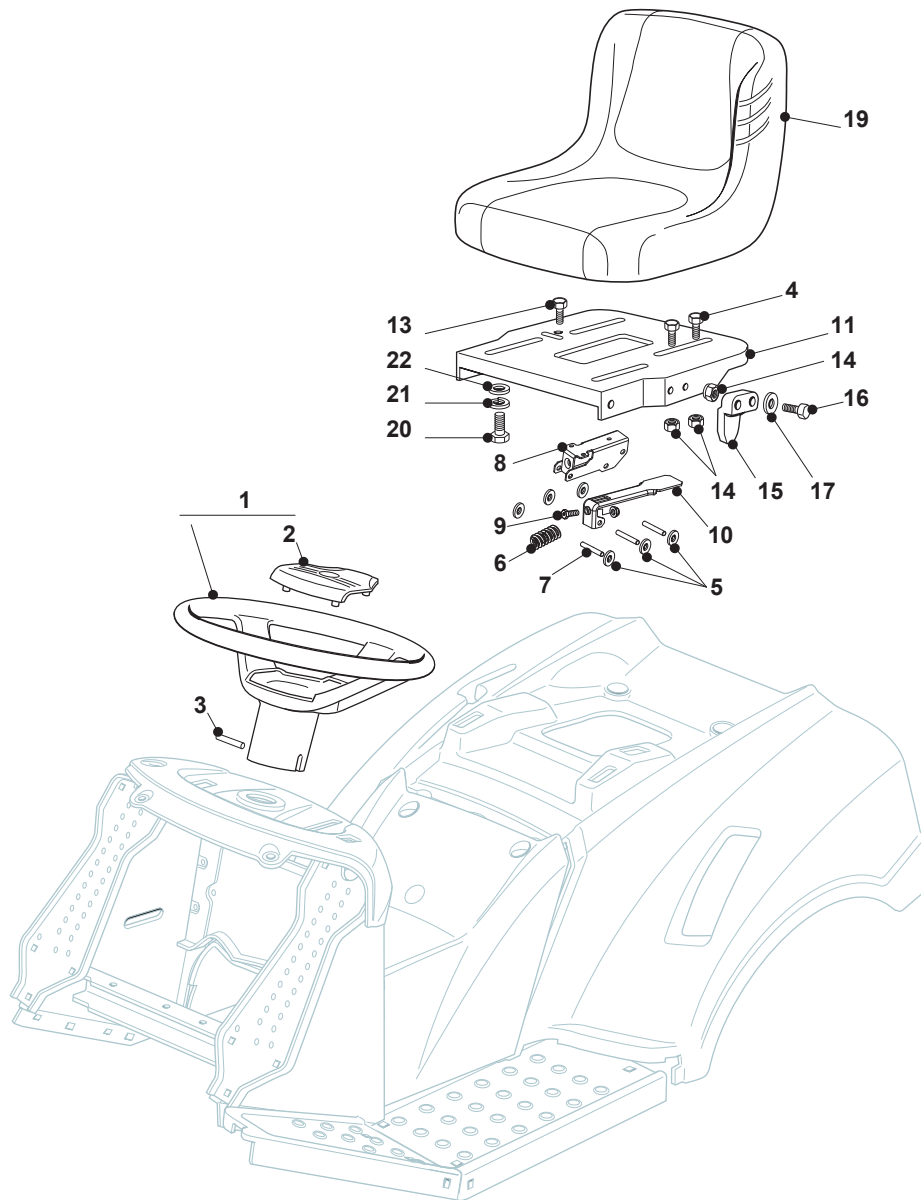

# AT7 102 HCB

Ride-on 102-122 cm Labels

Issue 7 - 2016

Fig.	Q.ty	Part No	Description	Notes
1	1	114361440/0	Label	
5	1	114361439/0	Label	
6	1	114361452/0	Label	
7	2	114356699/1	Label	
10	1	114361441/0	Label	
11	1	114361553/1	Label	
2	1	125420024/0	Label	

# AT7 102 HCB

Ride-on 102-122 cm Tank

Issue 7 - 2016

Fig.	Q.ty	Part No	Description	Notes
1	1	325735128/0	Tank	
2	1	125795000/1	Fuel Cap	
3	2	112815210/0	Screw	
4	2	325160039/0	Spacer	
5	2	112154510/0	Nut	
11	1	325207176/0	Basin	

Fig.	Q.ty	Part No	Description	Notes
1	1	125961216/0	Steering Wheel	
2	1	325580501/0	Cap	
3	1	112620299/0	Elastic Pin	
4	2	112789000/0	Screw	
5	6	112604896/0	Crown Fastener	
6	1	125430285/0	Spring	
7	3	122517866/0	Pin	
8	1	325774575/0	Fulcrum Clamp	
9	1	112735661/0	Screw	
10	1	325318327/0	Lever	
11	1	325547033/2	Seat Plate	
13	1	112789000/0	Screw	
15	1	327063021/1	Cam	
16	2	112789100/0	Screw	
17	2	112523020/0	Washer	
18	2	112154330/0	Nut	
19	1	125722463/0	Seat	
20	4	112793101/0	Screw	
21	4	112583500/0	Grower	
22	4	112523060/0	Washer	