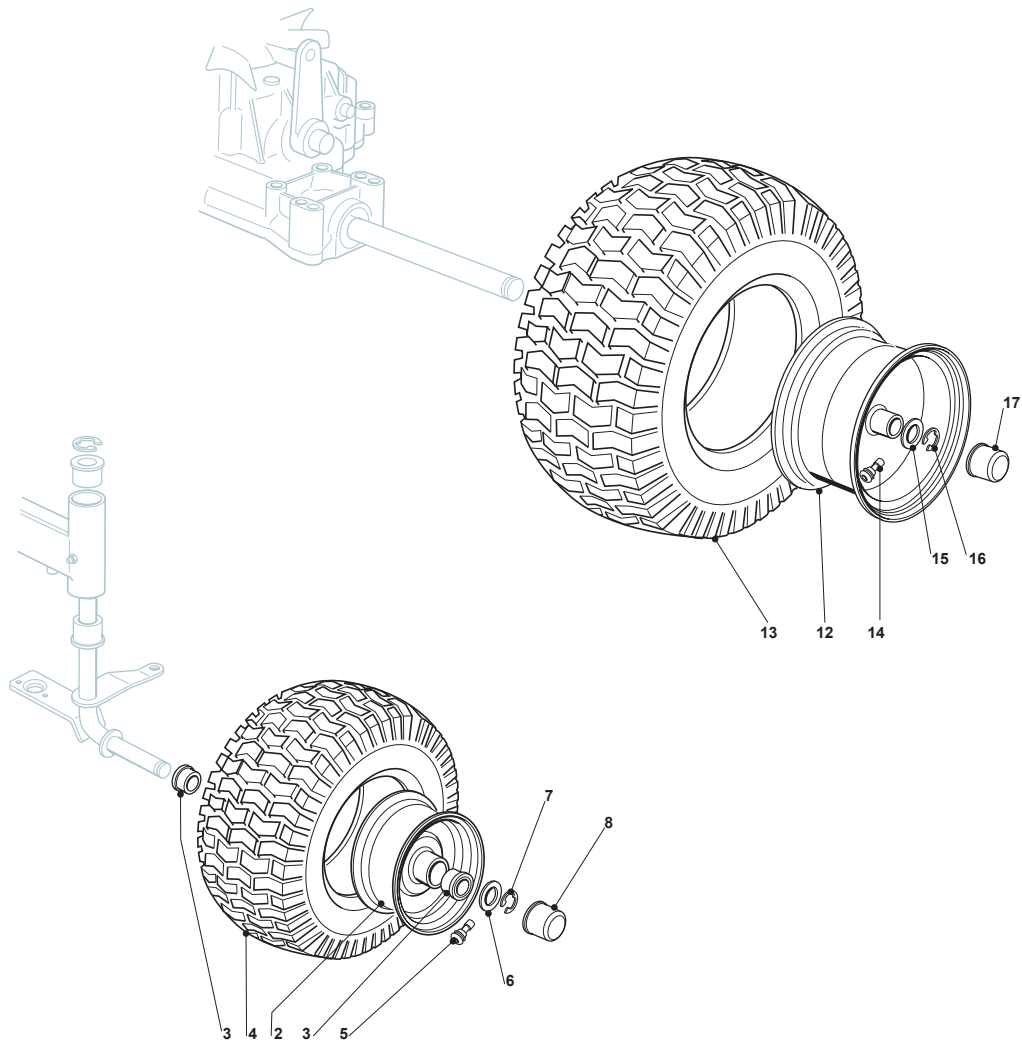

# AT7 92 HCB

Ride-on 90-92 cm Tank

Issue 7 - 2016

Fig.	Q.ty	Part No	Description	Notes
1	1	325735124/0	Fuel Tank	
2	1	125795001/1	Cap	
3	1	325785291/0	Support	
4	1	112789195/0	Screw	
5	1	112581500/0	Grower	
6	1	112437503/0	Plate	
7	1	325785289/0	Support	
8	4	112735403/0	Screw	
11	1	325207176/0	Basin	

# AT7 92 HCB

Ride-on 90-92 cm Seat & Steering Wheel

Issue 7 - 2016

Fig.	Q.ty	Part No	Description	Notes
1	1	125961216/0	Steering Wheel	
2	1	325580501/0	Cap	
3	1	112620299/0	Elastic Pin	
4	2	112789000/0	Screw	
5	6	112604896/0	Crown Fastener	
6	1	125430285/0	Spring	
7	3	122517866/0	Pin	
8	1	325774575/0	Fulcrum Clamp	
9	1	112735661/0	Screw	
10	1	325318327/0	Lever	
11	1	325547033/2	Seat Plate	
13	1	112789000/0	Screw	
15	1	327063021/1	Cam	
16	2	112789100/0	Screw	
17	2	112523020/0	Washer	
18	2	112154330/0	Nut	
19	1	125722463/0	Seat	
20	4	112793101/0	Screw	
21	4	112583500/0	Grower	
22	4	112523060/0	Washer	