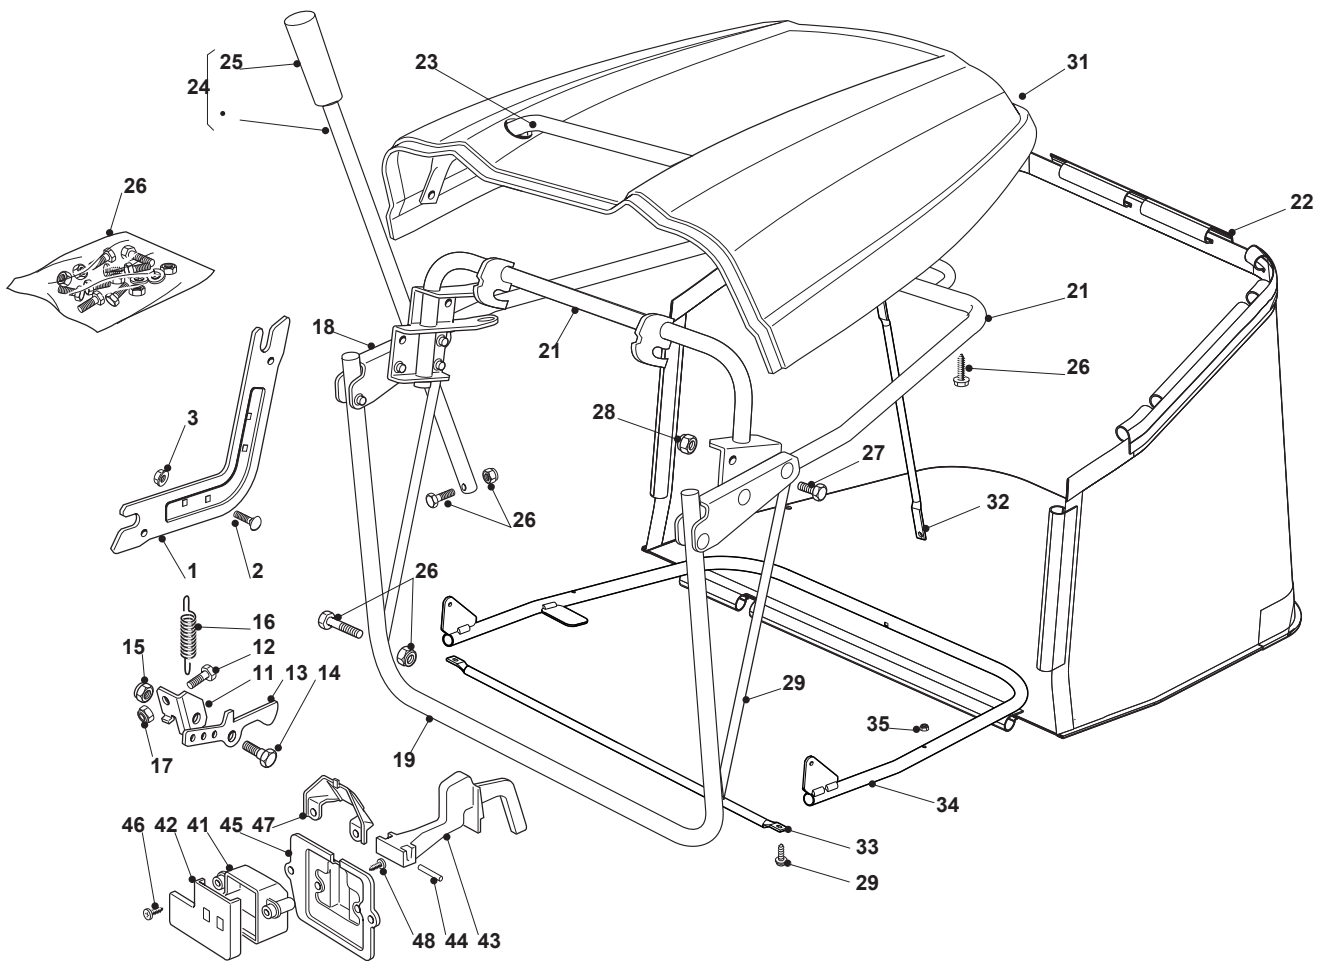

# AT7 92 HCB

Ride-on 90-92 cm Cutting Plate

Issue 7 - 2016

Fig.	Q.ty	Part No	Description	Notes
62	1	382000533/0	Equalizer Rod	
63	4	325670008/1	Washer	
64	2	112156602/0	Nut	
65	2	325670008/1	Washer	
66	2	124487998/0	Cotter Pin	