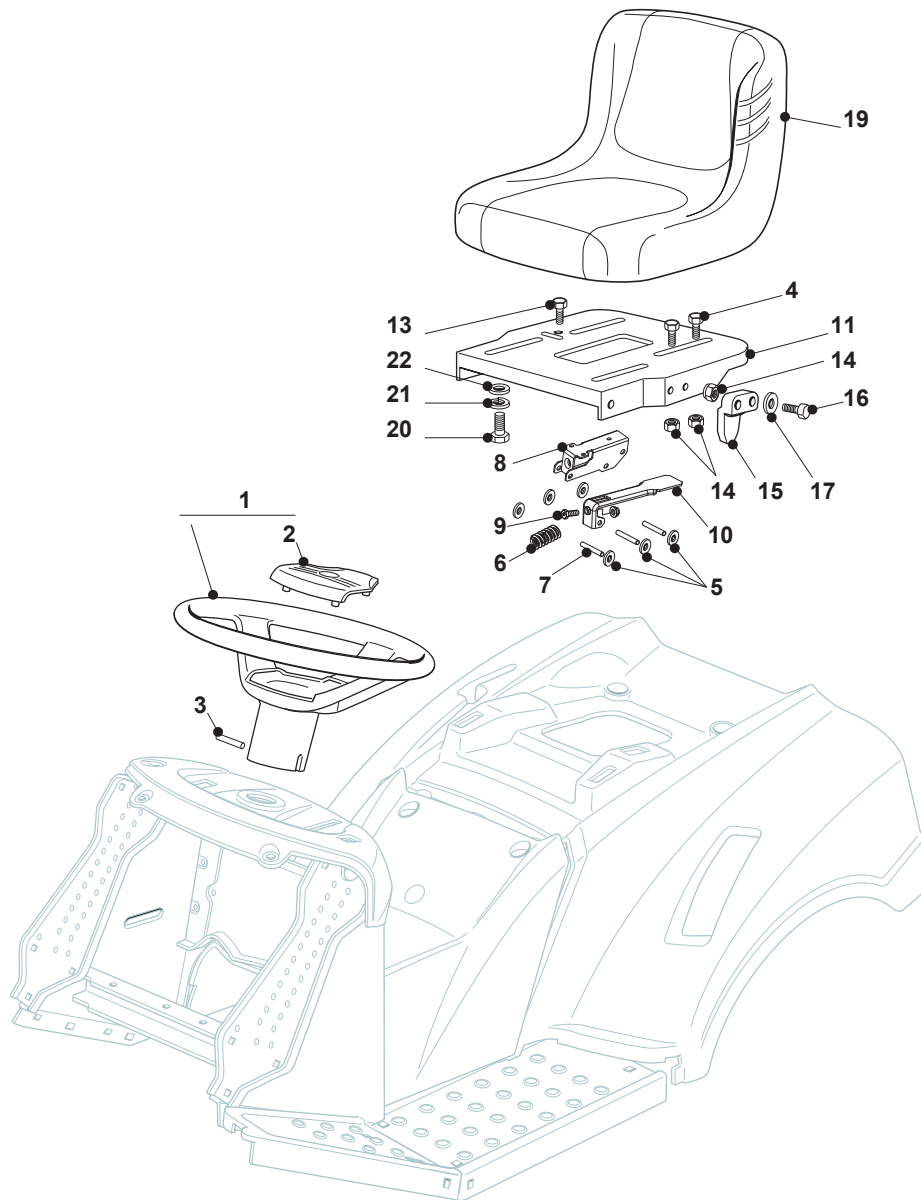

Fig.	Q.ty	Part No	Description	Notes
2	1	382869035/0	Stone Guard Tube	
3	2	125510022/0	Pin	
4	2	124487998/0	Cotter Pin	
5	1	382180062/0	Outfit, Screws	
22	1	125519997/1	Front Weight Tc	
23	3	112760520/0	Screw	
24	3	112155000/0	Nut	
42	1	125510021/1	Hitch Pin	
43	1	124487999/0	Spring Pin	
51	1	182180090/0	Battery Charger (CE Plugg)	
51	1	182180091/0	Battery Charger (UK Plugg)	
72	1	325140093/0	Deflector	
73	1	325394007/0	Handle	
74	1	125510077/0	Pin	
75	1	125430245/0	Spring	
76	1	112735410/0	Screw	
77	1	325280000/1	Handgrip	
78	1	125840011/1	Tie Rod	
79	2	125253004/0	Mulch.Kit Fixing Hook	

# AT7 92 HCB

Ride-on 90-92 cm Labels

Issue 7 - 2016

Fig.	Q.ty	Part No	Description	Notes
1	1	114361440/0	Label	
5	1	114361439/0	Label	
6	1	114361452/0	Label	
7	2	114356699/1	Label	
10	1	114361441/0	Label	
11	1	114361553/1	Label	
2	1	125420024/0	Label	

# AT7 92 HCB

Ride-on 90-92 cm Seat & Steering Wheel

Issue 7 - 2016

Fig.	Q.ty	Part No	Description	Notes
1	1	125961216/0	Steering Wheel	
2	1	325580501/0	Cap	
3	1	112620299/0	Elastic Pin	
4	2	112789000/0	Screw	
5	6	112604896/0	Crown Fastener	
6	1	125430285/0	Spring	
7	3	122517866/0	Pin	
8	1	325774575/0	Fulcrum Clamp	
9	1	112735661/0	Screw	
10	1	325318327/0	Lever	
11	1	325547033/2	Seat Plate	
13	1	112789000/0	Screw	
15	1	327063021/1	Cam	
16	2	112789100/0	Screw	
17	2	112523020/0	Washer	
18	2	112154330/0	Nut	
19	1	125722463/0	Seat	
20	4	112793101/0	Screw	
21	4	112583500/0	Grower	
22	4	112523060/0	Washer	