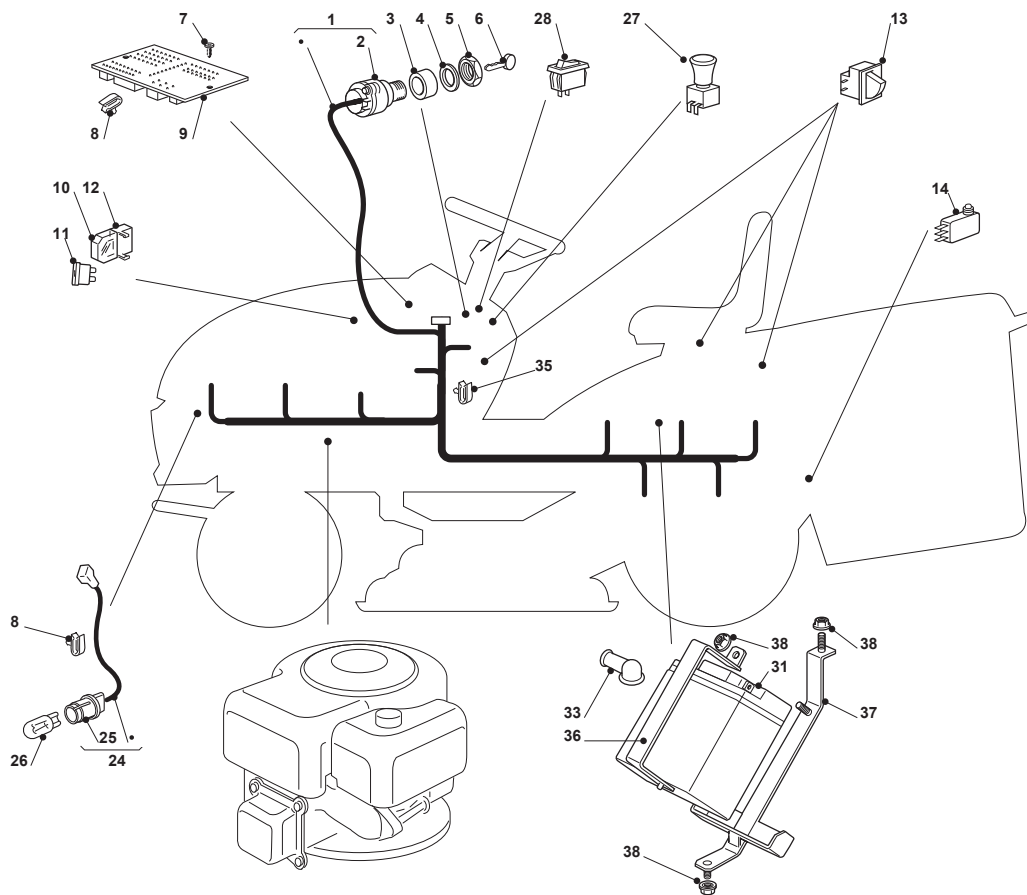

Fig.	Q.ty	Part No	Description	Notes
1	2	325785275/0	Support	
2	4	112818690/0	Screw	
3	4	112293201/0	Nut	
11	1	325755031/1	Bracket	
12	1	112789000/0	Screw	
13	1	325774315/1	Bracket	
14	1	125510080/1	Pin	
15	1	112292102/0	Nut	
16	1	122450432/0	Spring	
17	1	112154330/0	Nut	
18	2	382774251/0	Bracket	
19	1	382800099/0	Grasscatcher Frame	
20	1	382800103/0	Grasscatcher Frame	
21	1	382800101/1	Front Frame	
22	1	182105921/0	Grasscatcher	
23	1	382394003/0	Front Handle	
24	1	382869023/0	Rod	
25	1	125394508/0	Knob	
26	1	382180138/0	Screw Outfit	
27	4	112815240/0	Screw	
28	8	112154510/0	Nut	
29	2	325650115/0	Stiffening	
31	1	325110421/0	White Grass-Catcher Cover	
32	1	325033049/1	Reinforcement Rod	
33	1	382650043/0	Lower Stiffening	
34	1	382800173/0	Frame	
35	4	112815220/0	Screw	
36	9	112154510/0	Nut	
41	1	125600041/0	Grassc.Full Micro Protection Tcj-F	
42	1	125600042/0	Grasscatcher Micro Prot Cover	
43	1	125318124/0	Full Grassc. Microswtich Cover	
44	1	112400030/0	Pin	
45	1	325785272/0	Micro Protection	
46	1	112728510/0	Screw	
47	1	125600048/0	Micro Protection Cover	
48	2	112735110/0	Screw	

Fig.	Q.ty	Part No	Description	Notes
2	1	382869035/0	Stone Guard Tube	
3	2	125510022/0	Pin	
4	2	124487998/0	Cotter Pin	
5	1	382180062/0	Outfit, Screws	
22	1	125519997/1	Front Weight Tc	
23	3	112760520/0	Screw	
24	3	112155000/0	Nut	
42	1	125510021/1	Hitch Pin	
43	1	124487999/0	Spring Pin	
51	1	182180090/0	Battery Charger (CE Plugg)	
51	1	182180091/0	Battery Charger (UK Plugg)	
72	1	325140093/0	Deflector	
73	1	325394007/0	Handle	
74	1	125510077/0	Pin	
75	1	125430245/0	Spring	
76	1	112735410/0	Screw	
77	1	325280000/1	Handgrip	
78	1	125840011/1	Tie Rod	
79	2	125253004/0	Mulch.Kit Fixing Hook	