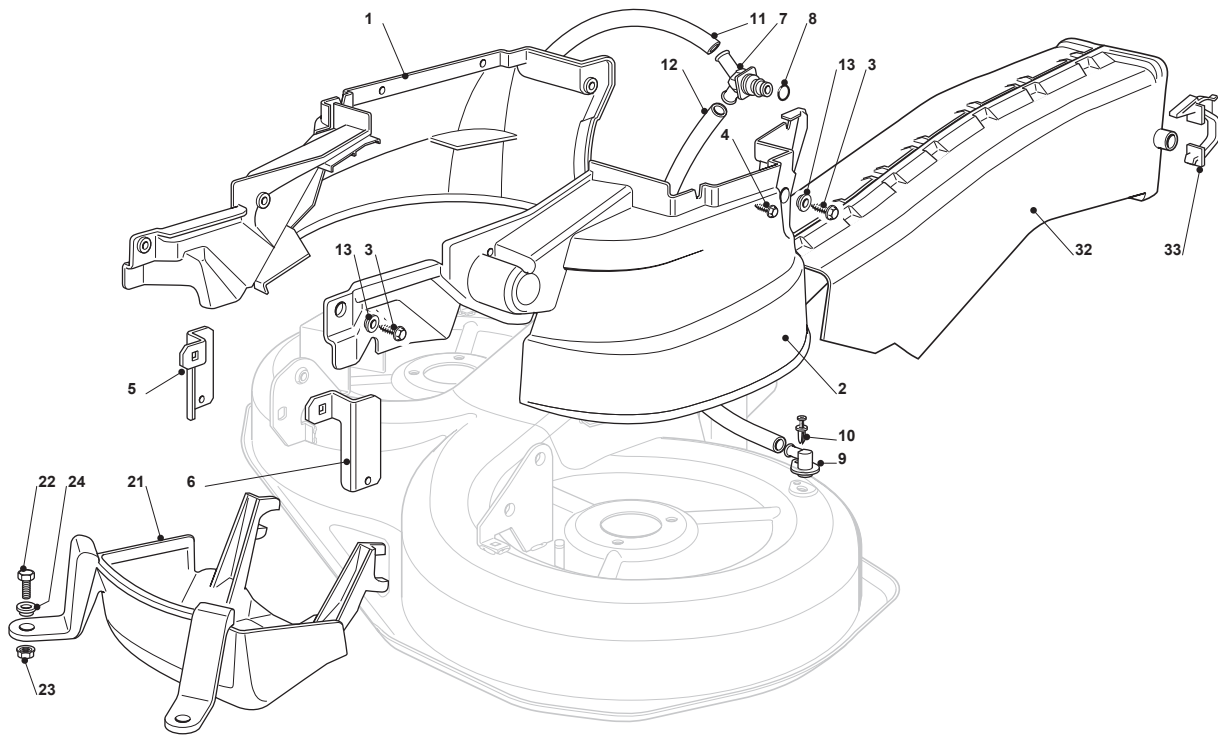

# AT7 92 HCB

Ride-on 90-92 cm Cutting Plate Lifting

Issue 7 - 2016

Fig.	Q.ty	Part No	Description	Notes
52	1	125840025/0	Tie Rod	
53	1	325670008/1	Washer	
54	1	124487998/0	Cotter Pin	
55	1	125510090/0	Pin	
56	1	112295200/0	Nut	
57	1	112156602/0	Nut	
58	2	325670008/1	Washer	
59	1	112156602/0	Nut	