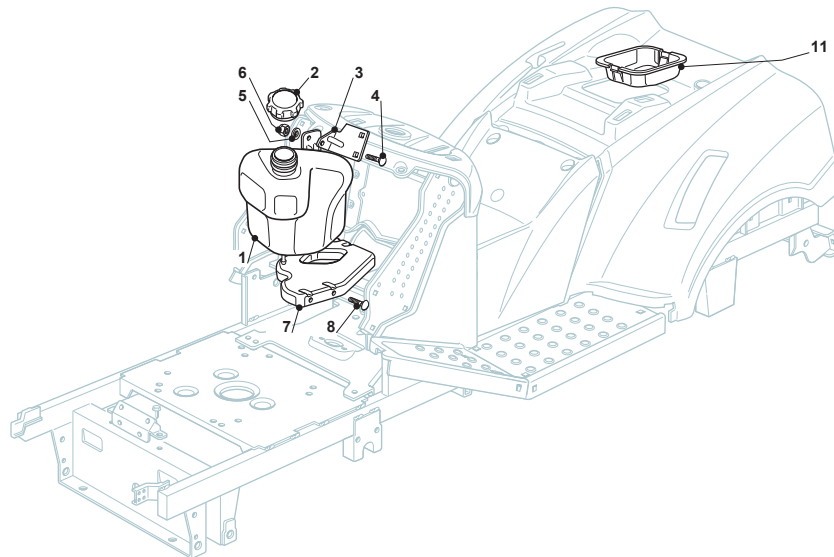

AT7 92 HCB

Ride-on 90-92 cm Tank

Issue 7 - 2016

Fig.	Q.ty	Part No	Description	Notes
1	1	325735124/0	Fuel Tank	
2	1	125795001/1	Cap	
3	1	325785291/0	Support	
4	1	112789195/0	Screw	
5	1	112581500/0	Grower	
6	1	112437503/0	Plate	
7	1	325785289/0	Support	
8	4	112735403/0	Screw	
11	1	325207176/0	Basin