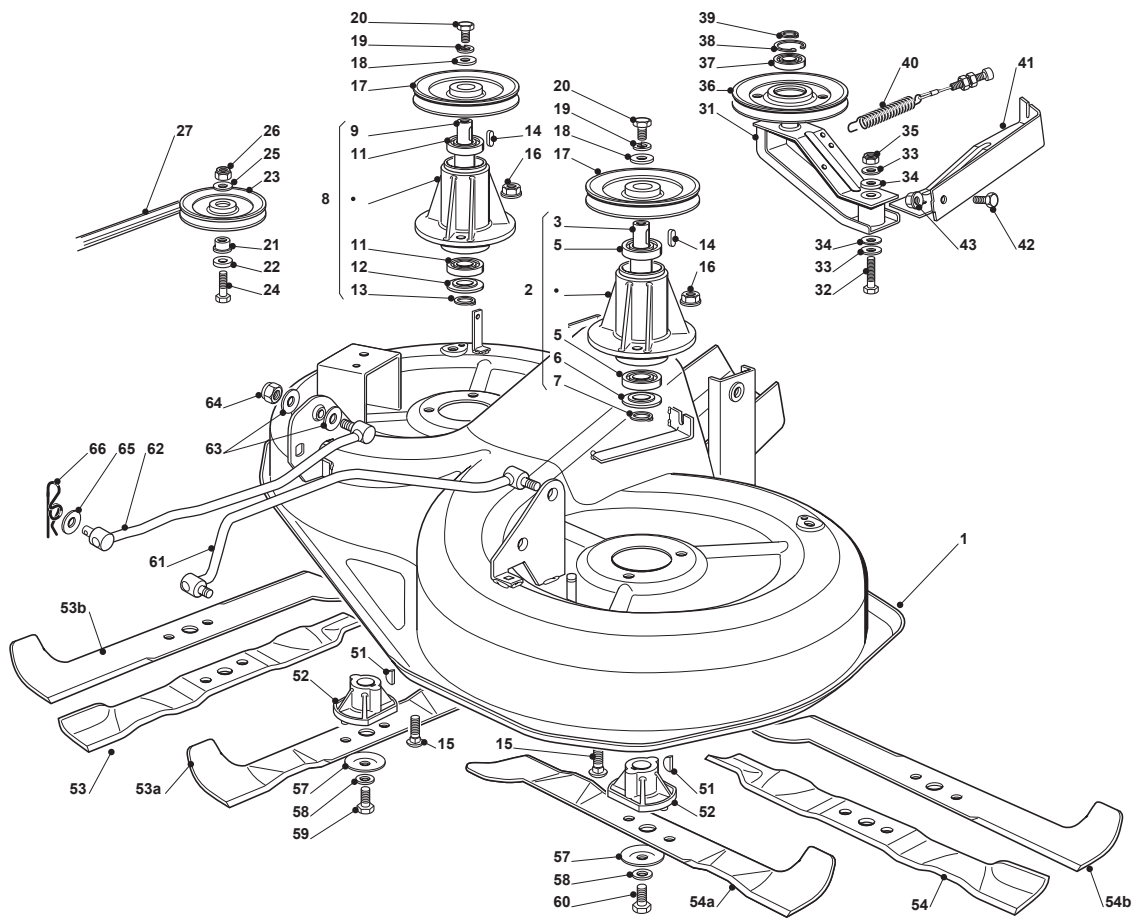

Fig.	Q.ty	Part No	Description	Notes
1	1	325060121/1	Right Belt Protection Carter	
2	1	325060122/0	Belt Protection	
3	6	112735120/0	Screw	
4	4	112728535/0	Screw	
5	1	325774381/0	Bracket	
6	1	325774383/0	Bracket	
7	1	325033066/0	Water Hose Connection	
8	1	112000970/0	Ring (Benzing)	
9	2	325033065/0	Water Hose Connection	
10	2	112500030/0	Rivet	
11	1	325869069/0	Washing Tube	
12	1	325869068/0	Washing Tube	
13	6	325160039/0	Spacer	
21	1	325060127/0	Belt Protection, Left - Right	
22	2	112791400/0	Screw	
23	2	112154510/0	Nut	
24	2	325160039/0	Spacer	
32	1	382108008/0	Conveyor	
33	2	325774373/0	Clamp	