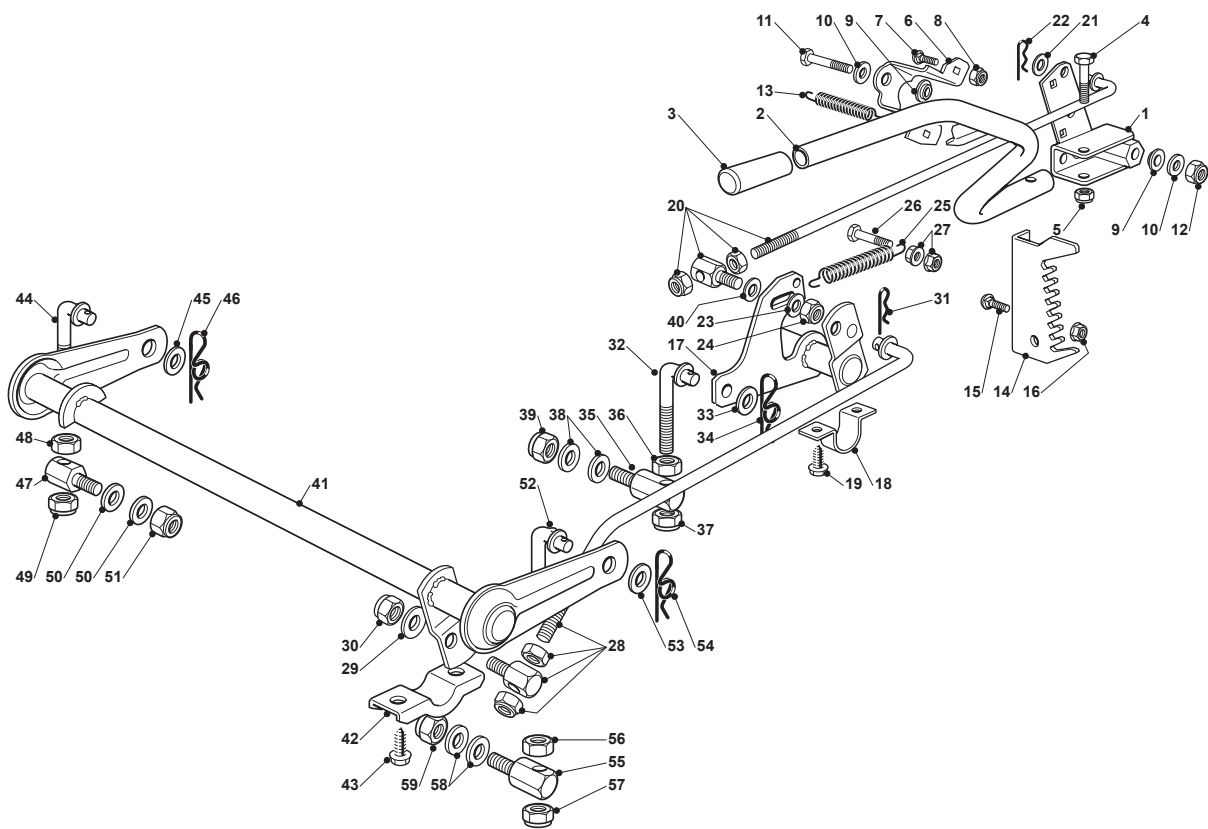

# AT7 92 HCB

Ride-on 90-92 cm Transmission

Issue 7 - 2016

Fig.	Q.ty	Part No	Description	Notes
69	2	125160031/0	Spacer	
70	4	112521410/0	Washer	
71	2	325670025/0	Washer	
72	1	112792611/0	Screw	
73	1	112293201/0	Nut	
74	1	114361451/0	Label	

Fig.	Q.ty	Part No	Description	Notes
1	1	382774249/0	Clamp	
2	1	382318219/1	Lever	
3	1	125394508/0	Knob	
4	1	112674700/0	Screw	
5	1	112154510/0	Nut	
6	1	325650113/0	Plate	
7	2	112818690/0	Screw	
8	2	112155000/0	Nut	
9	2	122041980/0	Bushing	
10	2	112523060/0	Washer	
11	1	112691600/0	Screw	
12	1	112155000/0	Nut	
13	1	125430259/0	Spring	
14	1	325735511/0	Sector	
15	2	112818690/0	Screw	
16	2	112293201/0	Nut	
17	1	382000387/0	Axle	
18	2	325547041/1	Plate	
19	4	112731580/0	Screw	
20	1	382000618/0	Rod	
21	1	325670011/0	Antifriction Washer	
22	1	124487997/0	Cotter Pin	
23	1	112523040/0	Washer	
24	1	112154210/0	Nut	
25	1	122446402/0	Spring	
26	1	112792410/0	Screw	
27	2	112292102/0	Nut	
28	1	382000537/0	Connecting Rod	
29	2	325670008/1	Washer	
30	1	112156602/0	Nut	
31	1	124487998/0	Cotter Pin	
32	1	125840025/0	Tie Rod	
33	1	325670008/1	Washer	
34	1	124487998/0	Cotter Pin	
35	1	125510090/0	Pin	
36	1	112295200/0	Nut	
37	1	112156602/0	Nut	
38	2	325670008/1	Washer	
39	1	112156602/0	Nut	
40	2	112521360/0	Washer	
41	1	382000385/0	Axle	
42	2	327546015/2	Plate	
43	4	112731350/0	Screw	
44	1	125840024/0	Tie Rod	
45	1	325670008/1	Washer	
46	1	124487998/0	Cotter Pin	
47	1	125510098/0	Pin	
48	1	112295200/0	Nut	
49	1	112156602/0	Nut	
50	2	325670008/1	Washer	
51	1	112156602/0	Nut	