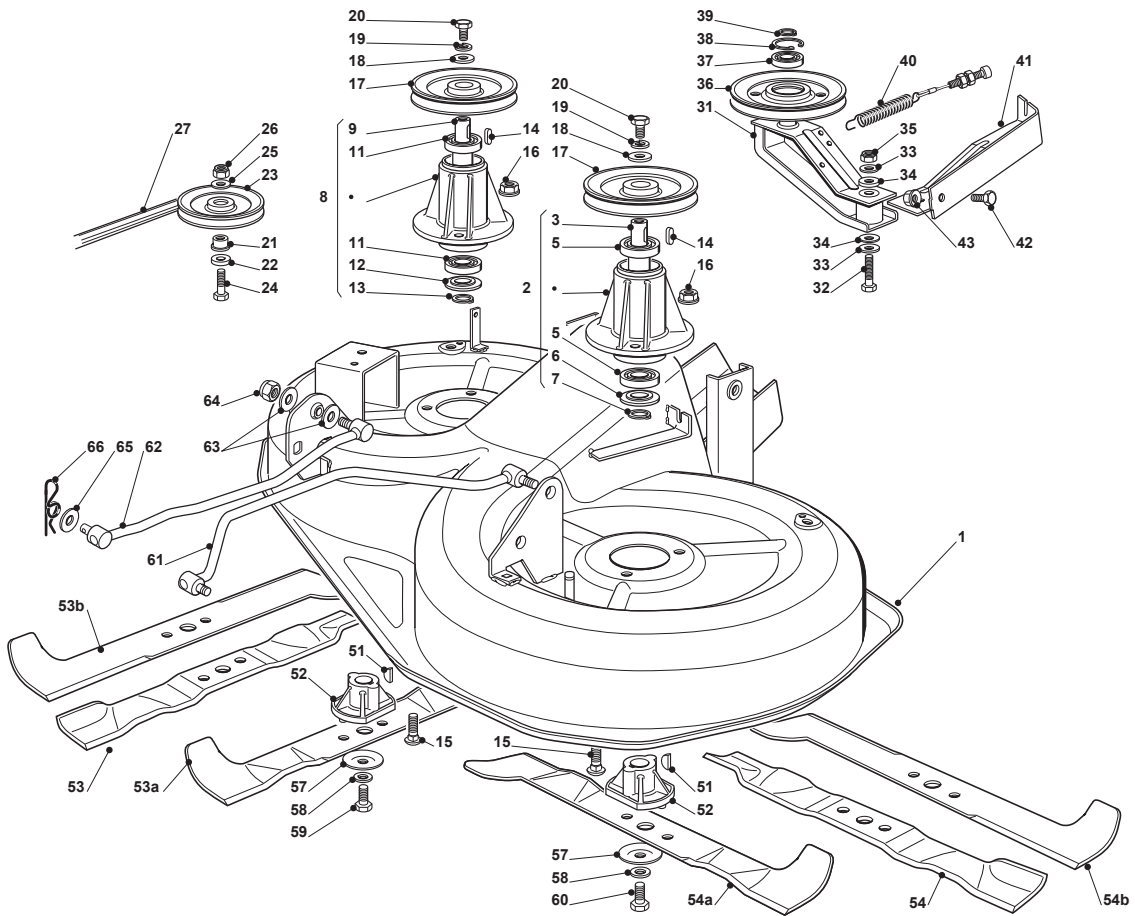

AT7 92 HCB

Ride-on 90-92 cm Cutting Plate

Issue 7 - 2016

Fig.	Q.ty	Part No	Description	Notes
62	1	382000533/0	Equalizer Rod	
63	4	325670008/1	Washer	
64	2	112156602/0	Nut	
65	2	325670008/1	Washer	
66	2	124487998/0	Cotter Pin