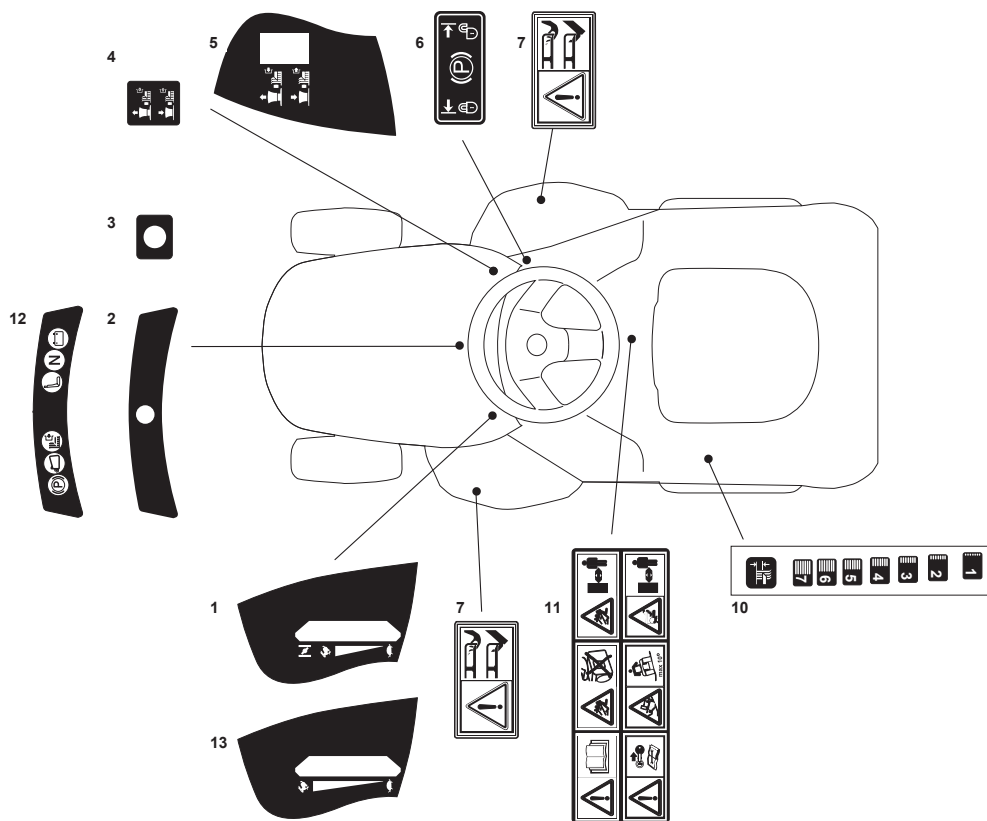

Fig.	Q.ty	Part No	Description	Notes
1	1	182040201/0	Cables Ass.Y	
2	1	118450072/0	Starting Switch	
3	1	118550136/0	Spacer	
4	1	118550135/0	Washer	
5	1	118400862/0	Ring Nut	
6	1	118210022/0	Starting Key	
7	3	112727810/0	Screw	
8	2	133320506/0	Fairlead	
9	1	125722443/0	Electronic Card (1 Led)	
10	2	133215000/0	Cover	
11	1	133340040/0	Fuse 10 A	
11	1	133340036/0	Fuse 25 A	
12	2	133500007/0	Fuse Carrier	
13	3	119410606/0	Microswitch	
14	1	119410605/1	Microswitch	
24	1	182040073/0	Lamp Holder	
25	2	133500030/0	Lamp Holder	
26	2	118459100/0	Lamp For Lights	
27	1	118450068/0	Switch	
28	1	118450060/1	Headlight Interrupt.	
31	1	118120002/1	Battery	
33	1	118564861/1	Protection	
35	9	133320506/0	Fairlead	
36	1	327772099/1	Clamp	
37	1	382785191/0	Battery Support	
38	3	112155000/0	Nut	

Fig.	Q.ty	Part No	Description	Notes
2	1	382869035/0	Stone Guard Tube	
3	2	125510022/0	Pin	
4	2	124487998/0	Cotter Pin	
5	1	382180062/0	Outfit, Screws	
22	1	125519997/1	Front Weight Tc	
23	3	112760520/0	Screw	
24	3	112155000/0	Nut	
42	1	125510021/1	Hitch Pin	
43	1	124487999/0	Spring Pin	
51	1	182180090/0	Battery Charger (CE Plugg)	
51	1	182180091/0	Battery Charger (UK Plugg)	
72	1	325140093/0	Deflector	
73	1	325394007/0	Handle	
74	1	125510077/0	Pin	
75	1	125430245/0	Spring	
76	1	112735410/0	Screw	
77	1	325280000/1	Handgrip	
78	1	125840011/1	Tie Rod	
79	2	125253004/0	Mulch.Kit Fixing Hook	