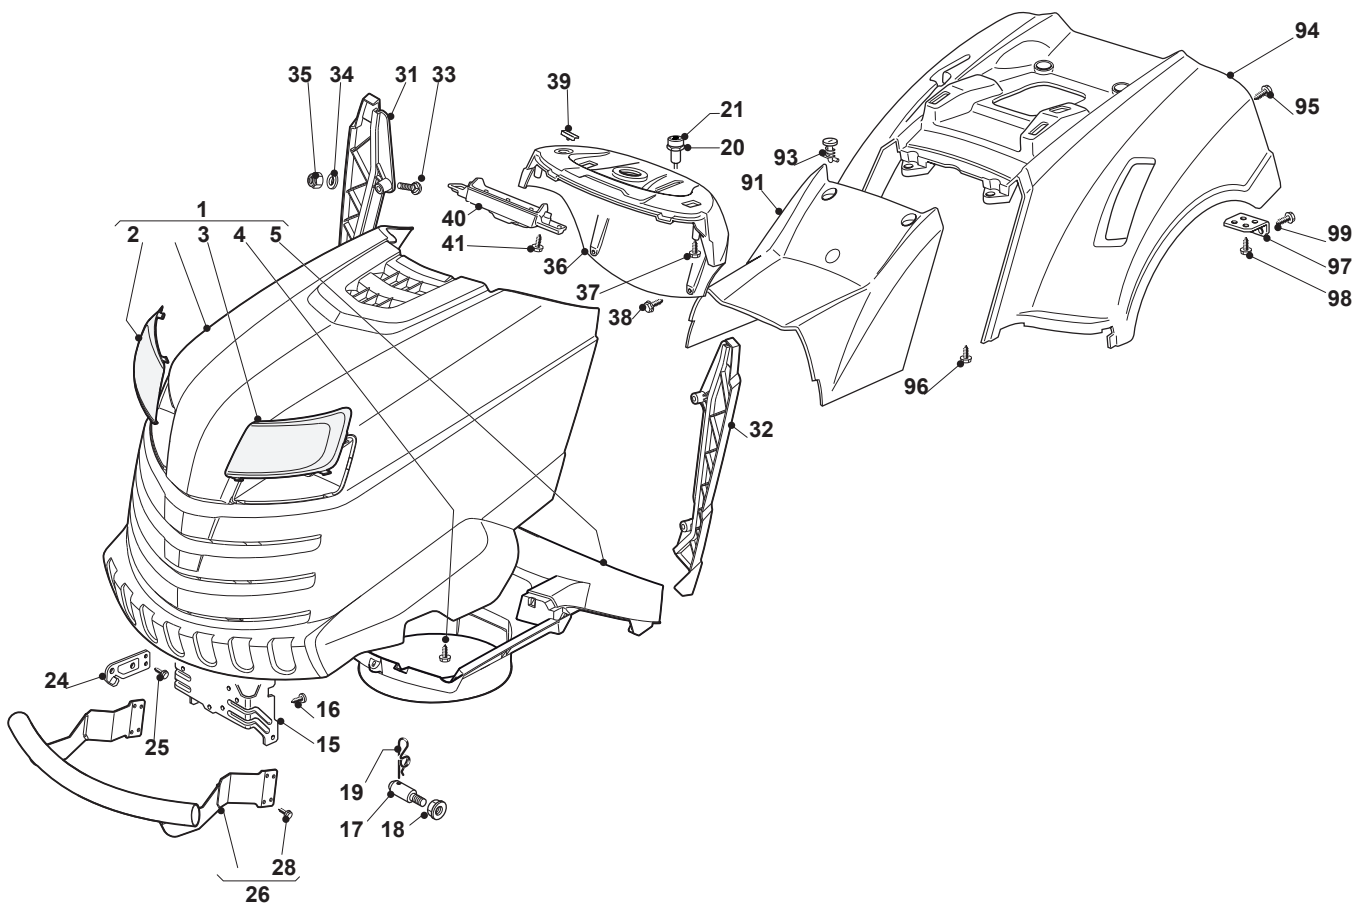

# AT7 92 HCB

Ride-on 90-92 cm Chassis

Issue 7 - 2016

Fig.	Q.ty	Part No	Description	Notes
94	4	112815200/0	Screw	
95	4	112292102/0	Nut	
102	1	382510083/0	Left Footboard Support	
103	1	382510081/0	Right Footboard Support	
104	1	325110327/0	Left Footboard Cover	
105	1	325110326/0	Right Footboard Cover	

Fig.	Q.ty	Part No	Description	Notes
1	1	382076962/0	Engine Hood	
2	1	325410899/0	Right Grill	
3	1	325410900/0	Left Grill	
4	7	112735404/0	Screw	
5	7	325108052/0	Conveyor	
15	1	325774301/2	Engine Hood Support	
16	5	112735403/0	Screw	
17	2	125510079/1	Pin	
18	2	112293201/0	Nut	
19	2	124487998/0	Cotter Pin	
20	1	325256250/0	Screw Ring	
21	1	325605003/0	Button	
24	2	325547109/2	Plate	
25	4	112731580/0	Screw	
26	1	382869040/0	Muffler Protection	
28	4	112734995/0	Screw	
31	1	325599014/0	Right Dashboard Support	
32	1	325599015/0	Left Dashboard Support	
33	4	112815221/0	Screw	
34	4	112521330/0	Washer	
35	4	112154510/0	Nut	
37	2	112728440/0	Screw	
38	2	112735402/0	Screw	
39	2	125260000/0	Grommet	
40	1	325600074/0	Card Protection	
41	2	112735402/0	Screw	
91	1	325110420/0	Central Cover, White	
93	2	125580020/2	Stake	
94	1	325110419/0	White Wheels Cover	
95	4	112735402/0	Screw	
96	2	112735402/0	Screw	
97	2	325755041/0	Bracket	
98	4	112728686/0	Screw	
99	2	112735110/0	Screw	