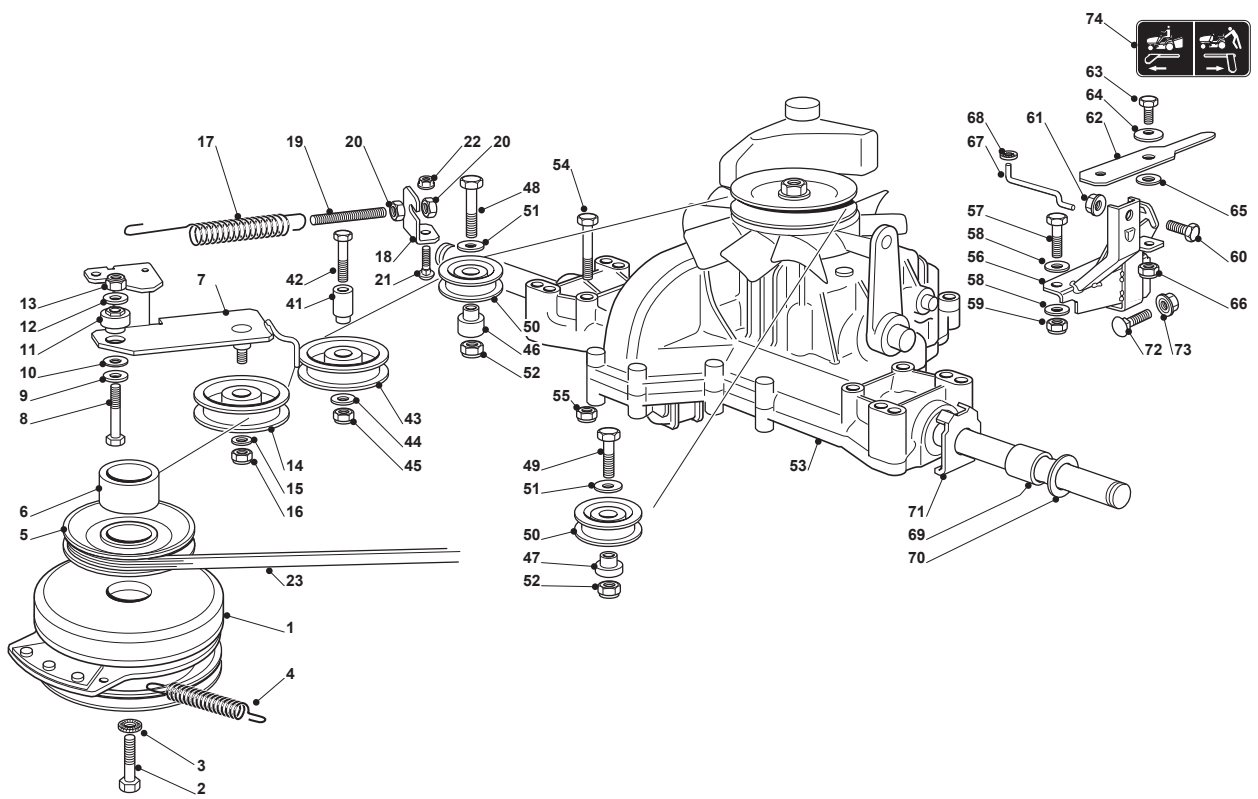

AT7 92 HCB

Ride-on 90-92 cm Transmission

Issue 7 - 2016

Fig.	Q.ty	Part No	Description	Notes
69	2	125160031/0	Spacer	
70	4	112521410/0	Washer	
71	2	325670025/0	Washer	
72	1	112792611/0	Screw	
73	1	112293201/0	Nut	
74	1	114361451/0	Label