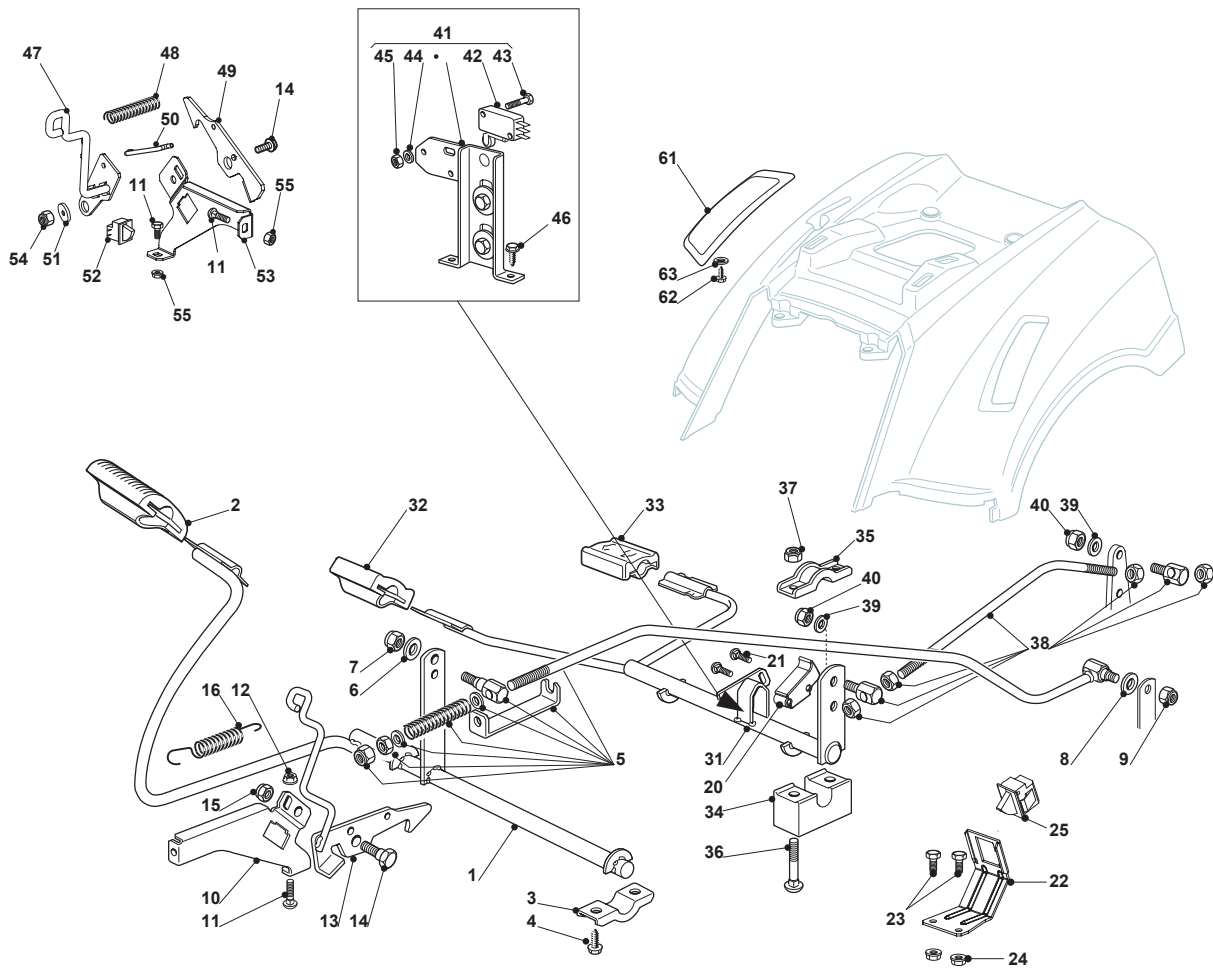

Fig.	Q.ty	Part No	Description	Notes
1	1	325038004/0	Bushing	
2	1	125520006/1	Steering Column	
3	1	127570050/0	Pinion	
4	1	112622650/0	Dowel pin	
5	1	325743000/0	Joint	
6	1	112521370/0	Washer	
7	1	112436030/0	Plate	
8	1	325785213/1	Support	
9	2	112729601/1	Screw	
12	1	112379511/0	Grease Dispenser	
13	2	325040624/0	Bushing	
15	1	125510132/0	Pin	
16	1	325318281/0	Lever	
17	1	125670019/0	Washer	
18	1	325735513/0	Steering Sector	
19	1	112523080/0	Washer	
20	1	112155020/0	Nut	
22	1	112523080/0	Washer	
23	1	112794950/0	Screw	
29	1	382000610/0	Steering Rod	
30	2	112523070/0	Washer	
31	2	112155010/0	Nut	
41	1	382034036/0	Equalizer With Bush And Lubricator	
42	4	125034002/1	Bushing	
43	2	112379511/0	Grease Dispenser	
44	1	125160016/1	Spacer	
45	1	112692695/0	Screw	
46	2	112523100/0	Washer	
47	1	112587100/0	Grower	
48	1	112295300/0	Nut	
49	1	382230377/1	Right Stub Axle	
50	1	382230379/1	Left Stub Axle	
51	2	112001000/0	Benzing Ring	
52	1	325743000/0	Joint	
53	1	325785213/1	Support	
54	2	112791213/1	Screw	
55	2	112521330/0	Washer	
56	2	112154510/0	Nut	
57	1	125840023/0	Tie Rod	
58	2	122746609/0	Joint	
59	2	112156602/0	Nut	
60	2	112295201/0	Nut	