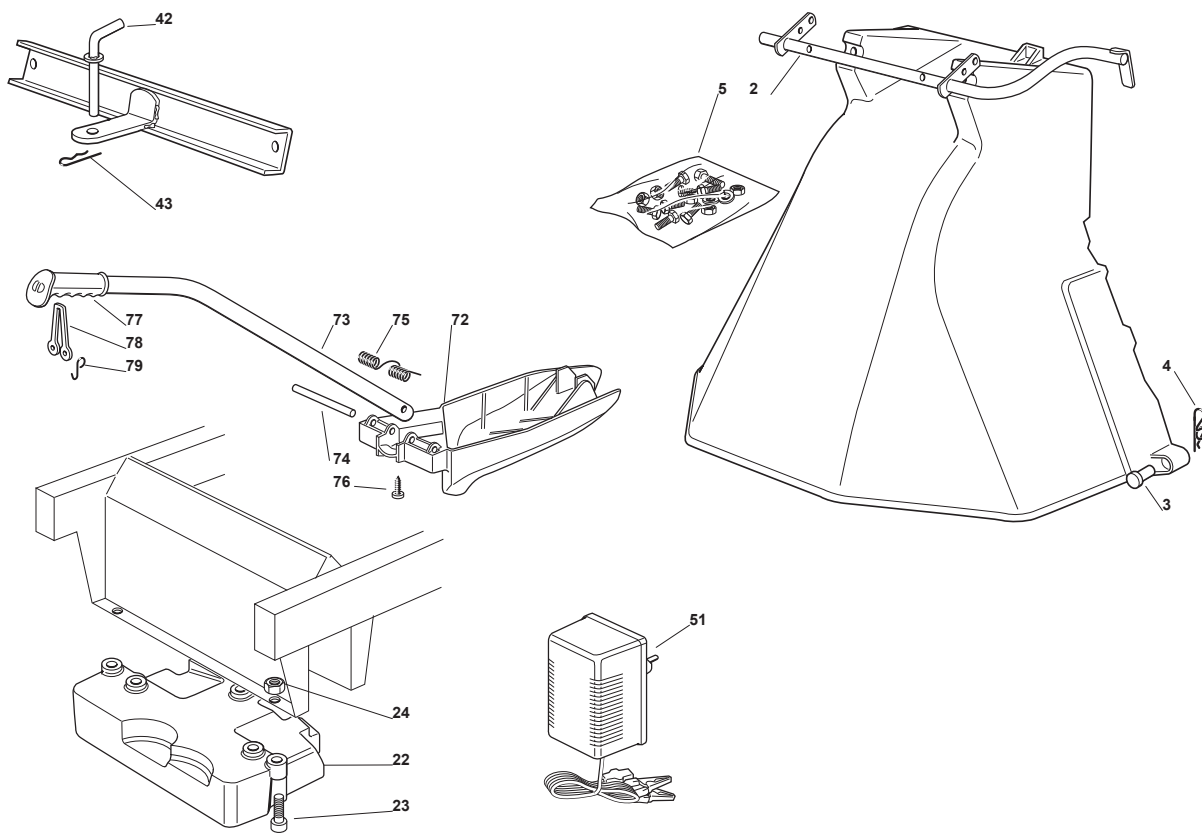

Fig.	Q.ty	Part No	Description	Notes
2	1	382869035/0	Stone Guard Tube	
3	2	125510022/0	Pin	
4	2	124487998/0	Cotter Pin	
5	1	382180062/0	Outfit, Screws	
22	1	125519997/1	Front Weight Tc	
23	3	112760520/0	Screw	
24	3	112155000/0	Nut	
42	1	125510021/1	Hitch Pin	
43	1	124487999/0	Spring Pin	
51	1	182180090/0	Battery Charger (CE Plugg)	
51	1	182180091/0	Battery Charger (UK Plugg)	
72	1	325140093/0	Deflector	
73	1	325394007/0	Handle	
74	1	125510077/0	Pin	
75	1	125430245/0	Spring	
76	1	112735410/0	Screw	
77	1	325280000/1	Handgrip	
78	1	125840011/1	Tie Rod	
79	2	125253004/0	Mulch.Kit Fixing Hook	