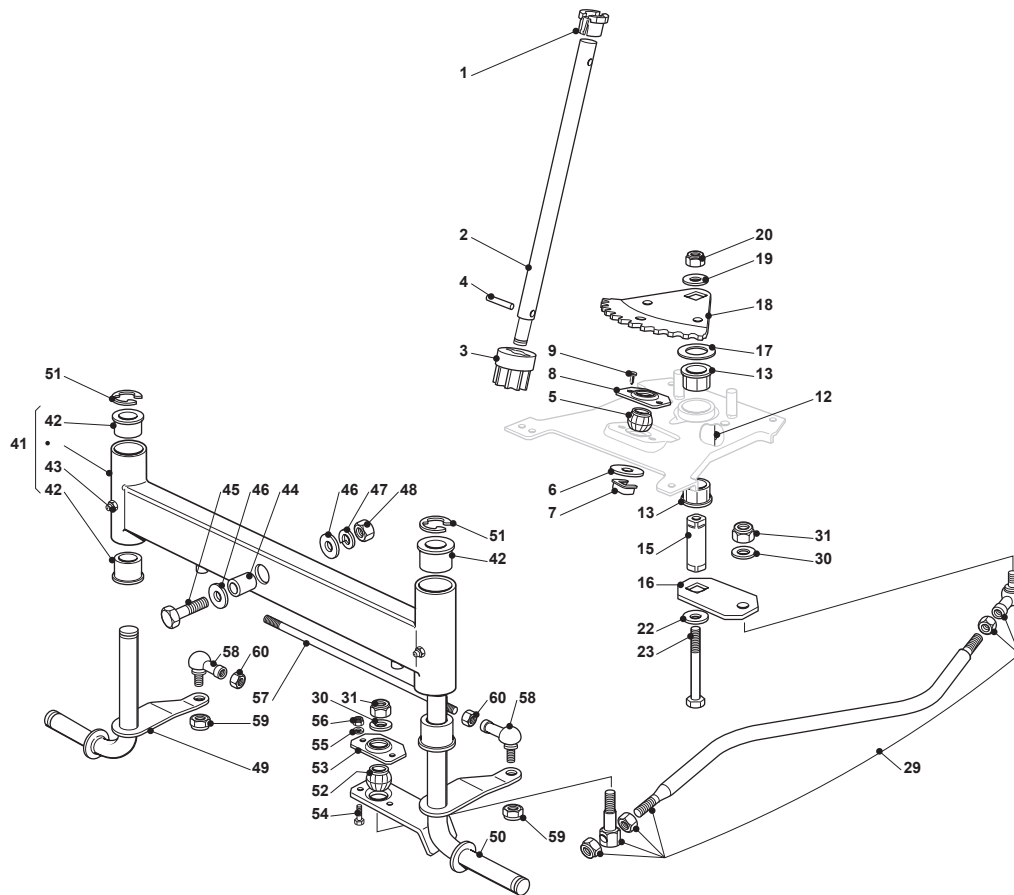

Fig.	Q.ty	Part No	Description	Notes
1	1	325038004/0	Bushing	
2	1	125520006/1	Steering Column	
3	1	127570050/0	Pinion	
4	1	112622650/0	Dowel pin	
5	1	325743000/0	Joint	
6	1	112521370/0	Washer	
7	1	112436030/0	Plate	
8	1	325785213/1	Support	
9	2	112729601/1	Screw	
12	1	112379511/0	Grease Dispenser	
13	2	325040624/0	Bushing	
15	1	125510132/0	Pin	
16	1	325318281/0	Lever	
17	1	125670019/0	Washer	
18	1	325735513/0	Steering Sector	
19	1	112523080/0	Washer	
20	1	112155020/0	Nut	
22	1	112523080/0	Washer	
23	1	112794950/0	Screw	
29	1	382000610/0	Steering Rod	
30	2	112523070/0	Washer	
31	2	112155010/0	Nut	
41	1	382034036/0	Equalizer With Bush And Lubricator	
42	4	125034002/1	Bushing	
43	2	112379511/0	Grease Dispenser	
44	1	125160016/1	Spacer	
45	1	112692695/0	Screw	
46	2	112523100/0	Washer	
47	1	112587100/0	Grower	
48	1	112295300/0	Nut	
49	1	382230377/1	Right Stub Axle	
50	1	382230379/1	Left Stub Axle	
51	2	112001000/0	Benzing Ring	
52	1	325743000/0	Joint	
53	1	325785213/1	Support	
54	2	112791213/1	Screw	
55	2	112521330/0	Washer	
56	2	112154510/0	Nut	
57	1	125840023/0	Tie Rod	
58	2	122746609/0	Joint	
59	2	112156602/0	Nut	
60	2	112295201/0	Nut	