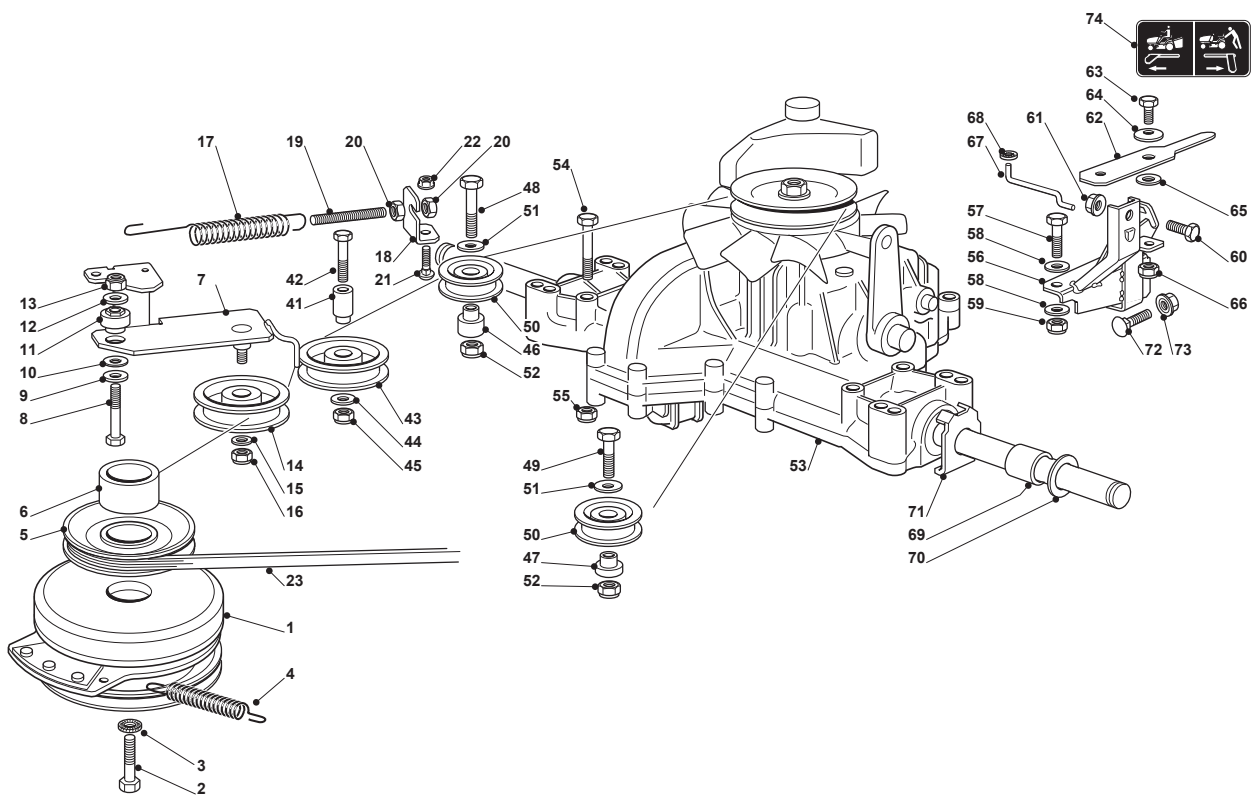

Fig.	Q.ty	Part No	Description	Notes
43	1	118736113/0	Starter Relay	
2	1	325869057/0	Connecting Tube	
3	2	118375051/1	Fair Led	
4	1	118738206/0	Exhaust Discharge Tube	
5	2	112583500/0	Grower	
6	2	112735530/0	Screw	
7	1	112691115/0	Screw	
8	1	112540260/0	Grower	
9	1	112154210/0	Nut	
11	1	1134-5827-01	Oil Drain Assy	
14	2	112793102/0	Screw	
15	2	112540260/0	Grower	
16	1	182750010/0	Muffler	
17	2	112360425/0	Nut	
18	1	382598009/2	Muffler Protection	
19	2	112792611/0	Screw	
20	2	112583500/0	Grower	
24	3	112154210/0	Nut	
25	3	112691100/0	Screw	
41	2	112791213/1	Screw	
42	2	112292102/0	Nut	
44	2	112360352/0	Nut	
45	1	118564861/1	Protection	
46	1	125065017/0	Cable	
61	1	182000200/1	Throttle Cable	
62	2	125943012/0	Screw	
64	1	325592000/0	Knob	
65	1	112726388/0	Screw	
66	1	112290800/0	Nut	