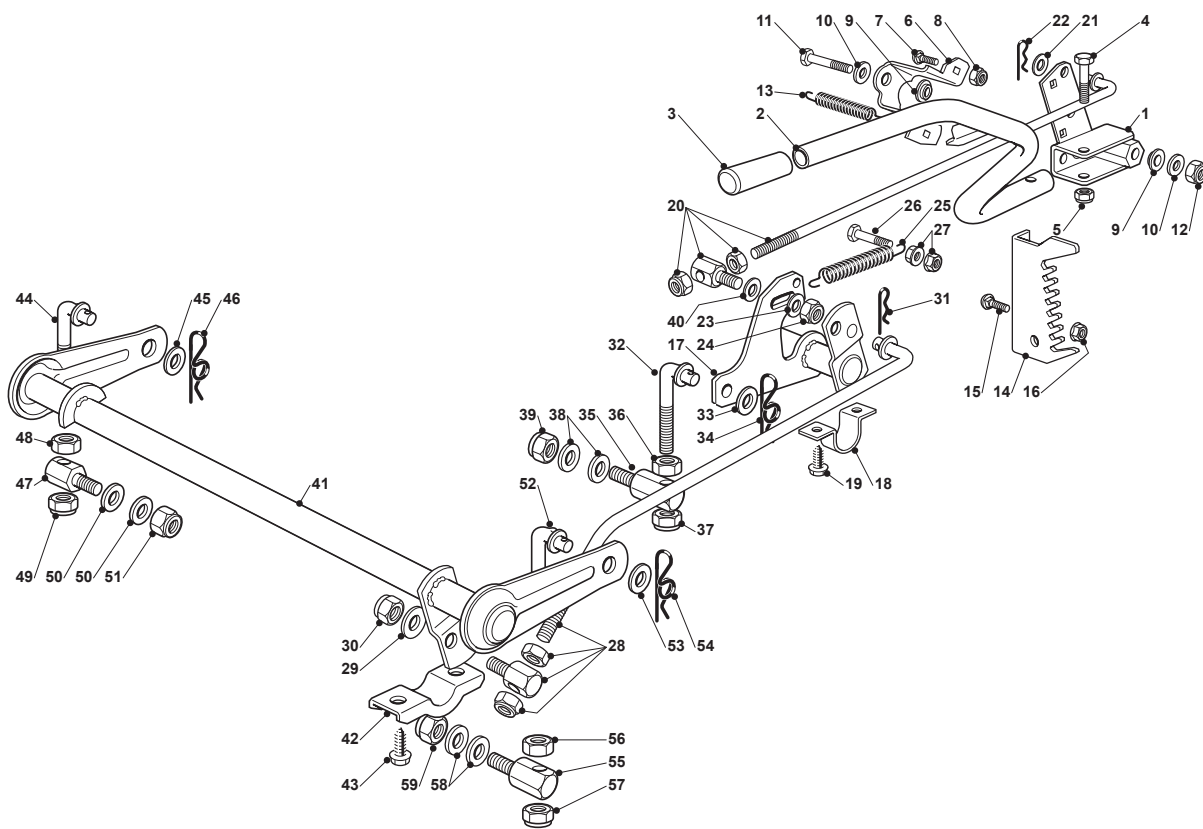

# AT7 92 HCB

Ride-on 90-92 cm Transmission

Issue 7 - 2016

Fig.	Q.ty	Part No	Description	Notes
69	2	125160031/0	Spacer	
70	4	112521410/0	Washer	
71	2	325670025/0	Washer	
72	1	112792611/0	Screw	
73	1	112293201/0	Nut	
74	1	114361451/0	Label	

Fig.	Q.ty	Part No	Description	Notes
1	1	382774249/0	Clamp	
2	1	382318219/1	Lever	
3	1	125394508/0	Knob	
4	1	112674700/0	Screw	
5	1	112154510/0	Nut	
6	1	325650113/0	Plate	
7	2	112818690/0	Screw	
8	2	112155000/0	Nut	
9	2	122041980/0	Bushing	
10	2	112523060/0	Washer	
11	1	112691600/0	Screw	
12	1	112155000/0	Nut	
13	1	125430259/0	Spring	
14	1	325735511/0	Sector	
15	2	112818690/0	Screw	
16	2	112293201/0	Nut	
17	1	382000387/0	Axle	
18	2	325547041/1	Plate	
19	4	112731580/0	Screw	
20	1	382000618/0	Rod	
21	1	325670011/0	Antifriction Washer	
22	1	124487997/0	Cotter Pin	
23	1	112523040/0	Washer	
24	1	112154210/0	Nut	
25	1	122446402/0	Spring	
26	1	112792410/0	Screw	
27	2	112292102/0	Nut	
28	1	382000537/0	Connecting Rod	
29	2	325670008/1	Washer	
30	1	112156602/0	Nut	
31	1	124487998/0	Cotter Pin	
32	1	125840025/0	Tie Rod	
33	1	325670008/1	Washer	
34	1	124487998/0	Cotter Pin	
35	1	125510090/0	Pin	
36	1	112295200/0	Nut	
37	1	112156602/0	Nut	
38	2	325670008/1	Washer	
39	1	112156602/0	Nut	
40	2	112521360/0	Washer	
41	1	382000385/0	Axle	
42	2	327546015/2	Plate	
43	4	112731350/0	Screw	
44	1	125840024/0	Tie Rod	
45	1	325670008/1	Washer	
46	1	124487998/0	Cotter Pin	
47	1	125510098/0	Pin	
48	1	112295200/0	Nut	
49	1	112156602/0	Nut	
50	2	325670008/1	Washer	
51	1	112156602/0	Nut	