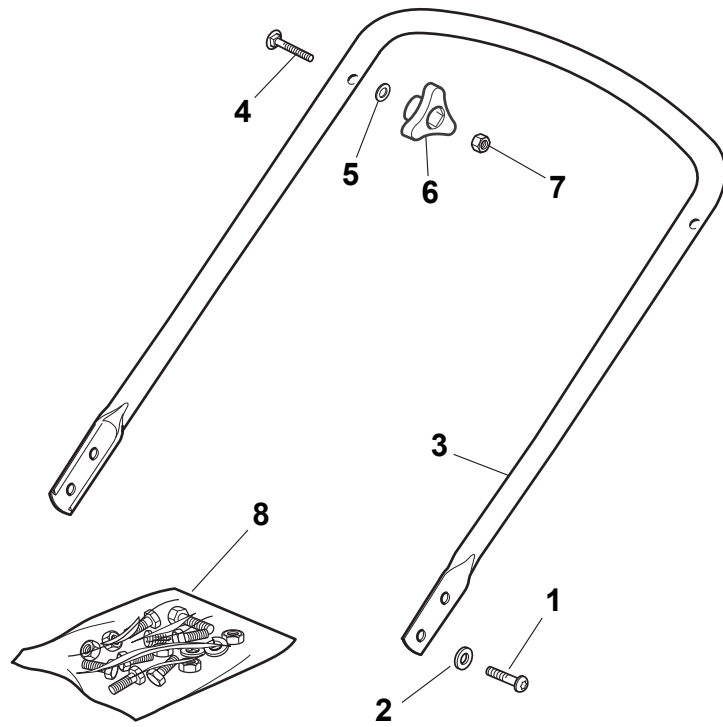

Catalogue des pieces de rechange - Spare parts catalogue

Modèle Année 2016 - Model Year 2016

**BG 140-44**

Fig.	Q.ty	Part No	Description	Notes
1	1	381002652/0	Red Deck	
2	2	322551523/0	Front Plate	
3	4	112728686/0	Screw	
4	2	322600095/0	Protection, Wheel	
5	4	322034515/1	Bushing	
6	2	322686091/1	Wheel	
7	2	122524340/0	Pin	
8	2	322110491/0	Hub Cap Grey	Grey
9	2	322120109/0	Wheels Crown	
10	2	322170622/0	Spacer	
11	4	122034508/0	Bushing	
12	2	322686093/0	Wheel	
13	2	112523050/0	Washer	
14	2	112735599/0	Screw	
15	2	322110492/0	Hub Cap Grey	Grey
18	1	122033393/0	Rear Wheel Axle	

Fig.	Q.ty	Part No	Description	Notes
1	1	322108271/0	Front Conveyor Assy	
2	6	112728686/0	Screw	
5	1	322108272/2	Rear Conveyor Assy	
6	4	322545189/0	Plate	
7	2	112728686/0	Screw	
21	1	322060212/0	Protection, Belt	
34	1	322140226/0	Deflector	

Fig.	Q.ty	Part No	Description	Notes
1	4	112760605/0	Screw	
2	4	112521350/0	Washer	
3	1	381006570/0	Handle Lower Part	Black
4	1	112819120/0	Screw	
5	2	122671651/0	Washer	
6	2	122399900/0	Knob	
7	2	112293200/0	Nut	
8	1	381008696/0	Outfit, Screws	

Fig.	Q.ty	Part No	Description	Notes
1	1	381006739/0	Upper Handle	
1	1	381006745/0	Upper Handle with Rubber	
2	1	122430313/0	Guide Spring	
3	1	112521330/0	Washer	
4	1	112154510/0	Nut	
5	1	118390020/0	Conduit Clip	
6	1	181003363/1	Lever, Engine Brake Black	Black
7	1	181030054/0	Cable, Thread Engine Brake	GGP Engine
8	1	112727783/0	Screw	
9	1	112154510/0	Nut	
10	1	181003364/0	Drive Control Lever	Black
11	1	381030082/0	Cable Rear Drive	
12	1	322551640/0	Plate	