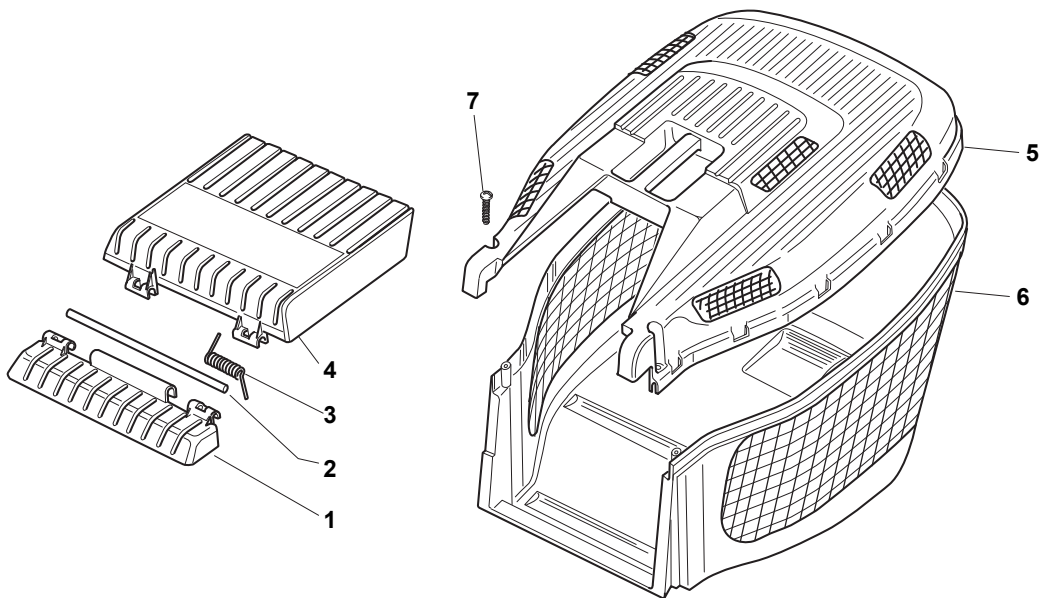

Fig.	Q.ty	Part No	Description	Notes
1	1	122465607/3	Hub With Pulley, Crankshaft Ø 22.2	
2	1	181004365/3	Mulching Blade	
3	1	122160400/0	Elastic Disc	
4	1	112523080/0	Washer	
5	1	112735698/0	Screw	
6	1	112139100/0	Feather, Crankshaft Ø 22	
12	2	112691100/0	Screw	
13	2	112293201/0	Nut	
14	2	112691100/0	Screw	Not for Honda Engine
15	1	112521350/0	Washer	
16	1	112155000/0	Nut	
17	3	112691115/0	Screw	GGP 150-196cc
17	3	112691200/0	Screw	GGP 140-160cc
18	1	112540060/0	Washer	
19	1	112293200/0	Nut	
20	1	122671651/0	Washer	
22	1	325670011/0	Antifriction Washer	
23	1	112155000/0	Nut	
24	2	112728686/0	Screw	