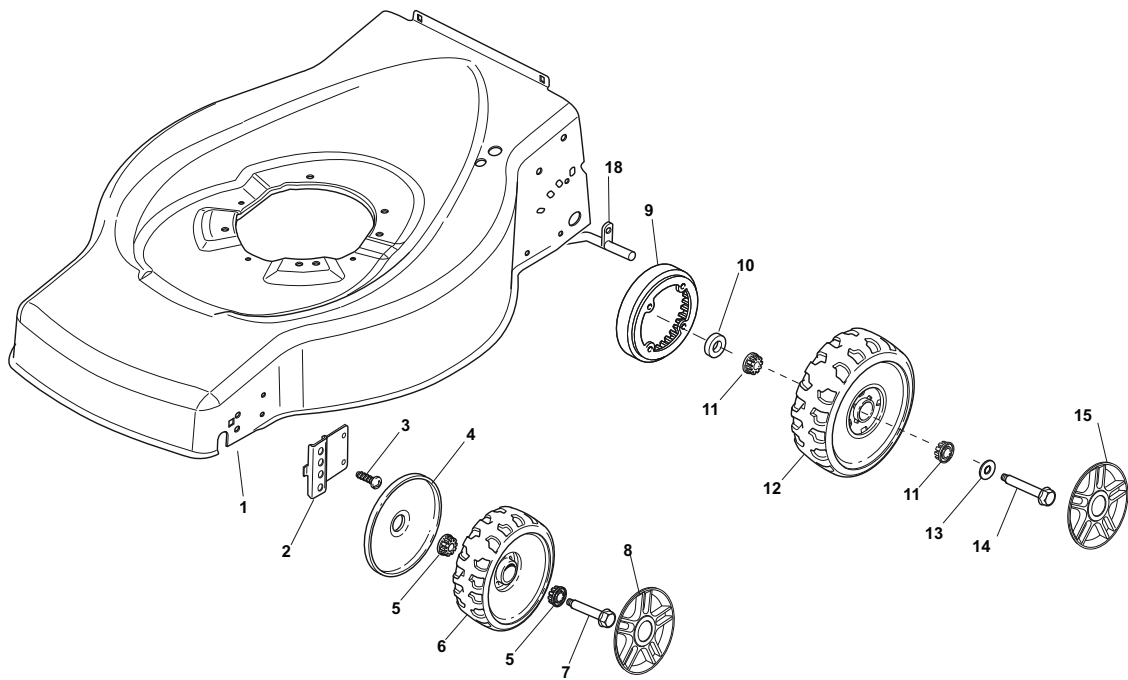

Catalogue des pieces de rechange - Spare parts catalogue

Modèle Année 2016 - Model Year 2016

**BG 140-44**

Fig.	Q.ty	Part No	Description	Notes
1	1	381002652/0	Red Deck	
2	2	322551523/0	Front Plate	
3	4	112728686/0	Screw	
4	2	322600095/0	Protection, Wheel	
5	4	322034515/1	Bushing	
6	2	322686091/1	Wheel	
7	2	122524340/0	Pin	
8	2	322110491/0	Hub Cap Grey	Grey
9	2	322120109/0	Wheels Crown	
10	2	322170622/0	Spacer	
11	4	122034508/0	Bushing	
12	2	322686093/0	Wheel	
13	2	112523050/0	Washer	
14	2	112735599/0	Screw	
15	2	322110492/0	Hub Cap Grey	Grey
18	1	122033393/0	Rear Wheel Axle	

Fig.	Q.ty	Part No	Description	Notes
1	1	322108271/0	Front Conveyor Assy	
2	6	112728686/0	Screw	
5	1	322108272/2	Rear Conveyor Assy	
6	4	322545189/0	Plate	
7	2	112728686/0	Screw	
21	1	322060212/0	Protection, Belt	
34	1	322140226/0	Deflector	

Fig.	Q.ty	Part No	Description	Notes
1	4	112760605/0	Screw	
2	4	112521350/0	Washer	
3	1	381006570/0	Handle Lower Part	Black
4	1	112819120/0	Screw	
5	2	122671651/0	Washer	
6	2	122399900/0	Knob	
7	2	112293200/0	Nut	
8	1	381008696/0	Outfit, Screws	

Fig.	Q.ty	Part No	Description	Notes
1	1	381006739/0	Upper Handle	
1	1	381006745/0	Upper Handle with Rubber	
2	1	122430313/0	Guide Spring	
3	1	112521330/0	Washer	
4	1	112154510/0	Nut	
5	1	118390020/0	Conduit Clip	
6	1	181003363/1	Lever, Engine Brake Black	Black
7	1	181030054/0	Cable, Thread Engine Brake	GGP Engine
8	1	112727783/0	Screw	
9	1	112154510/0	Nut	
10	1	181003364/0	Drive Control Lever	Black
11	1	381030082/0	Cable Rear Drive	
12	1	322551640/0	Plate	