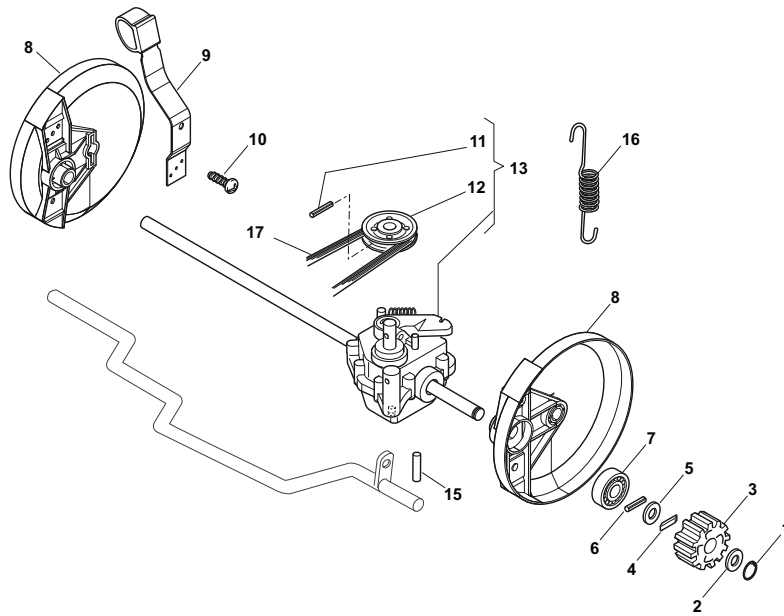

Fig.	Q.ty	Part No	Description	Notes
1	4	112760605/0	Screw	
2	4	112521350/0	Washer	
3	1	381006570/0	Handle Lower Part	Black
4	1	112819120/0	Screw	
5	2	122671651/0	Washer	
6	2	122399900/0	Knob	
7	2	112293200/0	Nut	
8	1	381008696/0	Outfit, Screws	

Fig.	Q.ty	Part No	Description	Notes
1	1	381006739/0	Upper Handle	
1	1	381006745/0	Upper Handle with Rubber	
2	1	122430313/0	Guide Spring	
3	1	112521330/0	Washer	
4	1	112154510/0	Nut	
5	1	118390020/0	Conduit Clip	
6	1	181003363/1	Lever, Engine Brake Black	Black
7	1	181030054/0	Cable, Thread Engine Brake	GGP Engine
8	1	112727783/0	Screw	
9	1	112154510/0	Nut	
10	1	181003364/0	Drive Control Lever	Black
11	1	381030082/0	Cable Rear Drive	
12	1	322551640/0	Plate	

Fig.	Q.ty	Part No	Description	Notes
1	2	112608520/0	Seeger	
2	2	322160520/0	Dust Cover Disc	
3	2	122570125/0	Pinion	
4	2	122076645/0	Key	
5	2	322160520/0	Dust Cover Disc	
6	2	112622620/0	Pin	
7	2	122122202/0	Bearing	
8	2	322600106/1	Protection, Wheel	
9	1	381003303/0	Lever, Height Adjustment	
10	2	112728689/0	Screw	
11	1	112713801/0	Dowel	
12	1	122601909/0	Pulley	
13	1	181003093/1	Gear Box	
15	2	122753001/0	Pin	
16	1	122450438/0	Spring	
17	1	135063750/0	Belt	

Fig.	Q.ty	Part No	Description	Notes
1	1	122465607/3	Hub With Pulley, Crankshaft Ø 22.2	
2	1	181004365/3	Mulching Blade	
3	1	122160400/0	Elastic Disc	
4	1	112523080/0	Washer	
5	1	112735698/0	Screw	
6	1	112139100/0	Feather, Crankshaft Ø 22	
12	2	112691100/0	Screw	
13	2	112293201/0	Nut	
14	2	112691100/0	Screw	Not for Honda Engine
15	1	112521350/0	Washer	
16	1	112155000/0	Nut	
17	3	112691115/0	Screw	GGP 150-196cc
17	3	112691200/0	Screw	GGP 140-160cc
18	1	112540060/0	Washer	
19	1	112293200/0	Nut	
20	1	122671651/0	Washer	
22	1	325670011/0	Antifriction Washer	
23	1	112155000/0	Nut	
24	2	112728686/0	Screw	