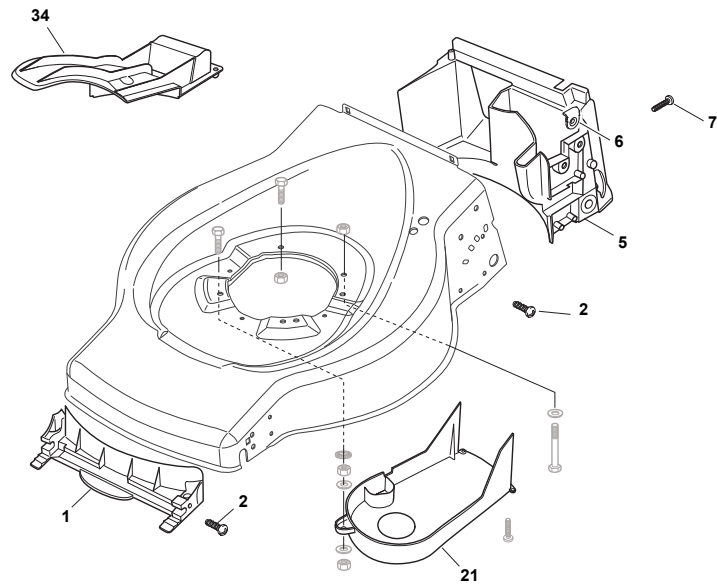

Catalogue des pieces de rechange - Spare parts catalogue

Modèle Année 2016 - Model Year 2016

**BG 140-44**

Fig.	Q.ty	Part No	Description	Notes
1	1	381002652/0	Red Deck	
2	2	322551523/0	Front Plate	
3	4	112728686/0	Screw	
4	2	322600095/0	Protection, Wheel	
5	4	322034515/1	Bushing	
6	2	322686091/1	Wheel	
7	2	122524340/0	Pin	
8	2	322110491/0	Hub Cap Grey	Grey
9	2	322120109/0	Wheels Crown	
10	2	322170622/0	Spacer	
11	4	122034508/0	Bushing	
12	2	322686093/0	Wheel	
13	2	112523050/0	Washer	
14	2	112735599/0	Screw	
15	2	322110492/0	Hub Cap Grey	Grey
18	1	122033393/0	Rear Wheel Axle	

Fig.	Q.ty	Part No	Description	Notes
1	1	322108271/0	Front Conveyor Assy	
2	6	112728686/0	Screw	
5	1	322108272/2	Rear Conveyor Assy	
6	4	322545189/0	Plate	
7	2	112728686/0	Screw	
21	1	322060212/0	Protection, Belt	
34	1	322140226/0	Deflector	

Fig.	Q.ty	Part No	Description	Notes
1	4	112760605/0	Screw	
2	4	112521350/0	Washer	
3	1	381006570/0	Handle Lower Part	Black
4	1	112819120/0	Screw	
5	2	122671651/0	Washer	
6	2	122399900/0	Knob	
7	2	112293200/0	Nut	
8	1	381008696/0	Outfit, Screws	

Fig.	Q.ty	Part No	Description	Notes
1	1	381006739/0	Upper Handle	
1	1	381006745/0	Upper Handle with Rubber	
2	1	122430313/0	Guide Spring	
3	1	112521330/0	Washer	
4	1	112154510/0	Nut	
5	1	118390020/0	Conduit Clip	
6	1	181003363/1	Lever, Engine Brake Black	Black
7	1	181030054/0	Cable, Thread Engine Brake	GGP Engine
8	1	112727783/0	Screw	
9	1	112154510/0	Nut	
10	1	181003364/0	Drive Control Lever	Black
11	1	381030082/0	Cable Rear Drive	
12	1	322551640/0	Plate	