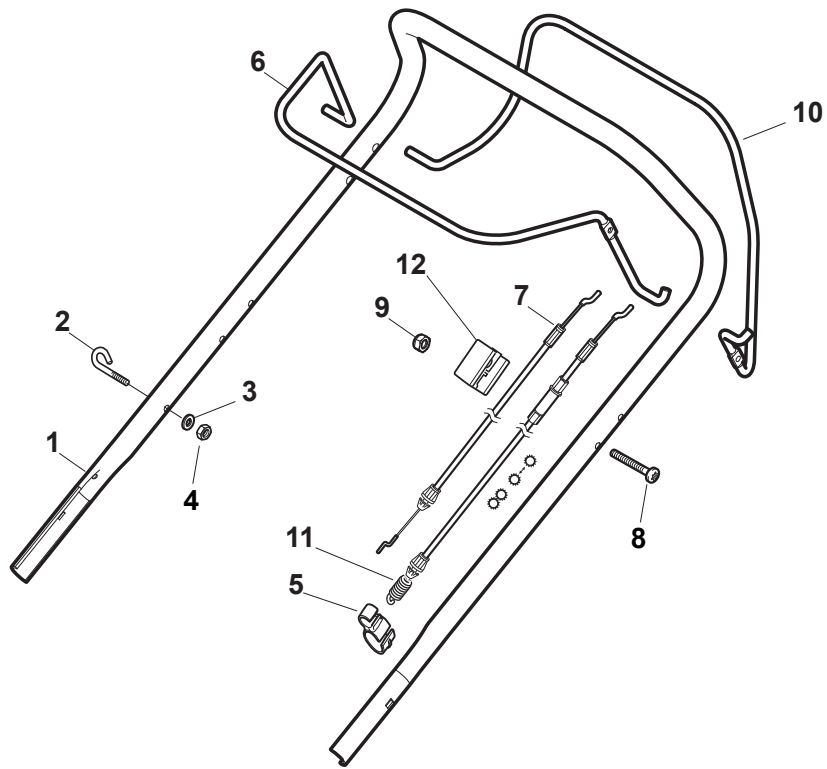

Catalogue des pieces de rechange - Spare parts catalogue

Modèle Année 2016 - Model Year 2016

**BG 140-44**

Fig.	Q.ty	Part No	Description	Notes
1	1	381002652/0	Red Deck	
2	2	322551523/0	Front Plate	
3	4	112728686/0	Screw	
4	2	322600095/0	Protection, Wheel	
5	4	322034515/1	Bushing	
6	2	322686091/1	Wheel	
7	2	122524340/0	Pin	
8	2	322110491/0	Hub Cap Grey	Grey
9	2	322120109/0	Wheels Crown	
10	2	322170622/0	Spacer	
11	4	122034508/0	Bushing	
12	2	322686093/0	Wheel	
13	2	112523050/0	Washer	
14	2	112735599/0	Screw	
15	2	322110492/0	Hub Cap Grey	Grey
18	1	122033393/0	Rear Wheel Axle	

Fig.	Q.ty	Part No	Description	Notes
1	4	112760605/0	Screw	
2	4	112521350/0	Washer	
3	1	381006570/0	Handle Lower Part	Black
4	1	112819120/0	Screw	
5	2	122671651/0	Washer	
6	2	122399900/0	Knob	
7	2	112293200/0	Nut	
8	1	381008696/0	Outfit, Screws	

Fig.	Q.ty	Part No	Description	Notes
1	1	381006739/0	Upper Handle	
1	1	381006745/0	Upper Handle with Rubber	
2	1	122430313/0	Guide Spring	
3	1	112521330/0	Washer	
4	1	112154510/0	Nut	
5	1	118390020/0	Conduit Clip	
6	1	181003363/1	Lever, Engine Brake Black	Black
7	1	181030054/0	Cable, Thread Engine Brake	GGP Engine
8	1	112727783/0	Screw	
9	1	112154510/0	Nut	
10	1	181003364/0	Drive Control Lever	Black
11	1	381030082/0	Cable Rear Drive	
12	1	322551640/0	Plate	

Fig.	Q.ty	Part No	Description	Notes
1	2	112608520/0	Seeger	
2	2	322160520/0	Dust Cover Disc	
3	2	122570125/0	Pinion	
4	2	122076645/0	Key	
5	2	322160520/0	Dust Cover Disc	
6	2	112622620/0	Pin	
7	2	122122202/0	Bearing	
8	2	322600106/1	Protection, Wheel	
9	1	381003303/0	Lever, Height Adjustment	
10	2	112728689/0	Screw	
11	1	112713801/0	Dowel	
12	1	122601909/0	Pulley	
13	1	181003093/1	Gear Box	
15	2	122753001/0	Pin	
16	1	122450438/0	Spring	
17	1	135063750/0	Belt	