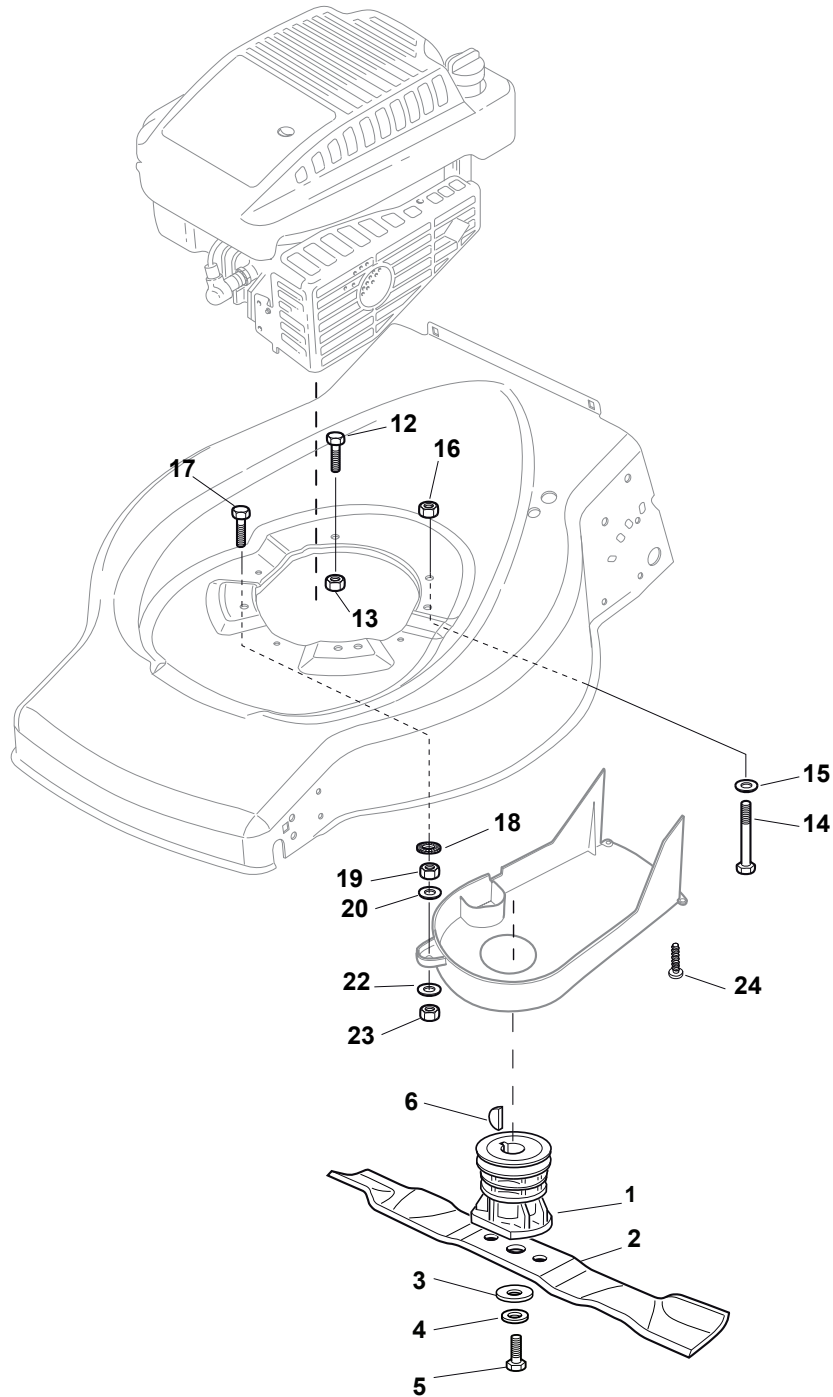

Fig.	Q.ty	Part No	Description	Notes
1	1	381006739/0	Upper Handle	
1	1	381006745/0	Upper Handle with Rubber	
2	1	122430313/0	Guide Spring	
3	1	112521330/0	Washer	
4	1	112154510/0	Nut	
5	1	118390020/0	Conduit Clip	
6	1	181003363/1	Lever, Engine Brake Black	Black
7	1	181030054/0	Cable, Thread Engine Brake	GGP Engine
8	1	112727783/0	Screw	
9	1	112154510/0	Nut	
10	1	181003364/0	Drive Control Lever	Black
11	1	381030082/0	Cable Rear Drive	
12	1	322551640/0	Plate	

Fig.	Q.ty	Part No	Description	Notes
1	2	112608520/0	Seeger	
2	2	322160520/0	Dust Cover Disc	
3	2	122570125/0	Pinion	
4	2	122076645/0	Key	
5	2	322160520/0	Dust Cover Disc	
6	2	112622620/0	Pin	
7	2	122122202/0	Bearing	
8	2	322600106/1	Protection, Wheel	
9	1	381003303/0	Lever, Height Adjustment	
10	2	112728689/0	Screw	
11	1	112713801/0	Dowel	
12	1	122601909/0	Pulley	
13	1	181003093/1	Gear Box	
15	2	122753001/0	Pin	
16	1	122450438/0	Spring	
17	1	135063750/0	Belt	

Fig.	Q.ty	Part No	Description	Notes
1	1	122465607/3	Hub With Pulley, Crankshaft Ø 22.2	
2	1	181004365/3	Mulching Blade	
3	1	122160400/0	Elastic Disc	
4	1	112523080/0	Washer	
5	1	112735698/0	Screw	
6	1	112139100/0	Feather, Crankshaft Ø 22	
12	2	112691100/0	Screw	
13	2	112293201/0	Nut	
14	2	112691100/0	Screw	Not for Honda Engine
15	1	112521350/0	Washer	
16	1	112155000/0	Nut	
17	3	112691115/0	Screw	GGP 150-196cc
17	3	112691200/0	Screw	GGP 140-160cc
18	1	112540060/0	Washer	
19	1	112293200/0	Nut	
20	1	122671651/0	Washer	
22	1	325670011/0	Antifriction Washer	
23	1	112155000/0	Nut	
24	2	112728686/0	Screw	