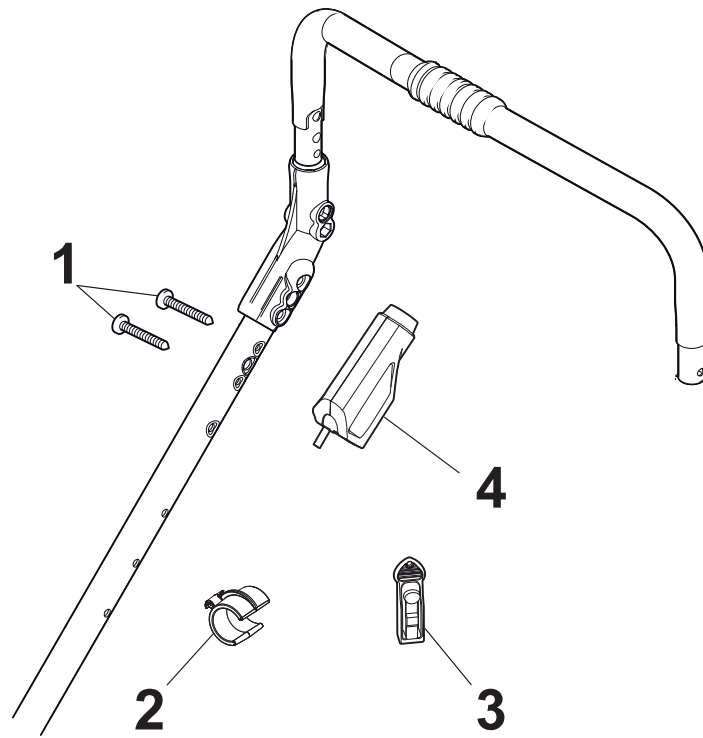

Fig.	Q.ty	Part No	Description	Notes
1	1	381006838/0	Handle, Upper Part	
2	1	122430313/0	Guide Spring	
3	1	112521330/0	Washer	
4	1	112154510/0	Nut	
5	1	118390020/0	Conduit Clip	
6	1	181030056/0	Cable, Thread Engine Brake	
7	1	322545204/0	Fulcrum Pin	
8	1	122041966/0	Bushing	
9	1	181003300/1	Lever, Engine Brake	
10	1	381030092/1	Cable Rear Drive	
11	1	122041966/0	Bushing	
12	1	181003301/0	Drive Control Lever	
13	1	122291050/0	Handgrip Black	

Fig.	Q.ty	Part No	Description	Notes
1	1	112728702/0	Screw	without Varietor
1	1	112728300/0	Screw	with Varietor
2	1	133320022/0	Fastpoint Clamp	
3	1	322076570/1	Battery Safety Key	
4	1	381600401/0	Switch	
5	1	118120061/0	Battery	
6	1	118204136/0	Battery Charger	CE plugg
6	1	118204137/0	Battery Charger	UK plugg

Fig.	Q.ty	Part No	Description	Notes
1	2	112608600/0	Seeger	
2	2	119216035/0	Bearing	
3	2	122753000/0	Pin	
5	1	181003076/1	Gear Box	
6	1	122601909/0	Pulley	
7	1	112645700/0	Elastic Pin	
8	1	122033283/0	Adjustment Rod	
9	1	135063902/0	Belt	
11	1	122041957/1	Bushing	
12	1	122450063/0	Spring	
13	1	322680009/0	Washer	
14	1	112154510/0	Nut	
15	1	122110230/0	Hub Cover	

Fig.	Q.ty	Part No	Description	Notes
1	1	322108295/1	Side Ejection Conveyor	
2	1	322600313/0	Ejection Guard	
3	2	112727803/0	Screw	
4	1	322806639/0	Fulcrum Pin	
5	2	112154510/0	Nut	
6	2	118203853/0	Cap	
7	1	122450456/0	Spring	
8	1	122517869/1	Pin	
9	2	112604896/0	Crown Fastener	