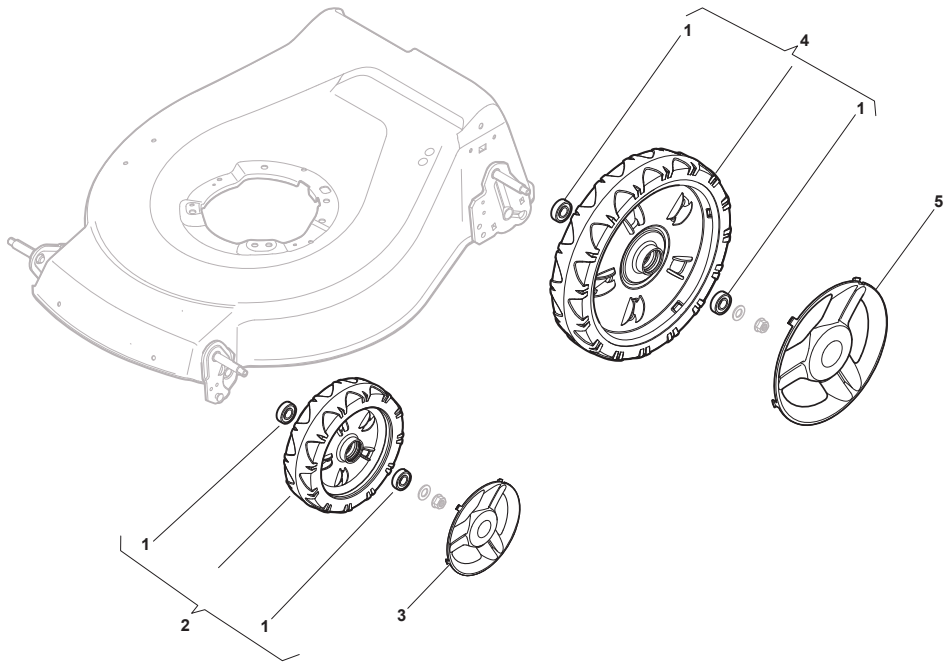

Fig.	Q.ty	Part No	Description	Notes
1	1	381006838/0	Handle, Upper Part	
2	1	122430313/0	Guide Spring	
3	1	112521330/0	Washer	
4	1	112154510/0	Nut	
5	1	118390020/0	Conduit Clip	
6	1	181030056/0	Cable, Thread Engine Brake	
7	1	322545204/0	Fulcrum Pin	
8	1	122041966/0	Bushing	
9	1	181003300/1	Lever, Engine Brake	
10	1	381030092/1	Cable Rear Drive	
11	1	122041966/0	Bushing	
12	1	181003301/0	Drive Control Lever	
13	1	122291050/0	Handgrip Black	

Fig.	Q.ty	Part No	Description	Notes
1	2	112608600/0	Seeger	
2	2	119216035/0	Bearing	
3	2	122753000/0	Pin	
5	1	181003076/1	Gear Box	
6	1	122601909/0	Pulley	
7	1	112645700/0	Elastic Pin	
8	1	122033283/0	Adjustment Rod	
9	1	135063902/0	Belt	
11	1	122041957/1	Bushing	
12	1	122450063/0	Spring	
13	1	322680009/0	Washer	
14	1	112154510/0	Nut	
15	1	122110230/0	Hub Cover	

Fig.	Q.ty	Part No	Description	Notes
1	8	322042064/0	Bushing	
2	4	381007435/1	Wheel	
3	2	322110687/0	Hub Cap Grey	Grey
4	2	381007436/1	Wheel	
5	2	322110641/0	Hub Cap Grey	Grey

Fig.	Q.ty	Part No	Description	Notes
1	1	322291150/0	Rubber Insert	
2	1	322060197/3	Belt Protection	
3	3	112728531/0	Screw	
4	1	122140222/0	Mulching Deflector	

Fig.	Q.ty	Part No	Description	Notes
1	1	322108295/1	Side Ejection Conveyor	
2	1	322600313/0	Ejection Guard	
3	2	112727803/0	Screw	
4	1	322806639/0	Fulcrum Pin	
5	2	112154510/0	Nut	
6	2	118203853/0	Cap	
7	1	122450456/0	Spring	
8	1	122517869/1	Pin	
9	2	112604896/0	Crown Fastener	