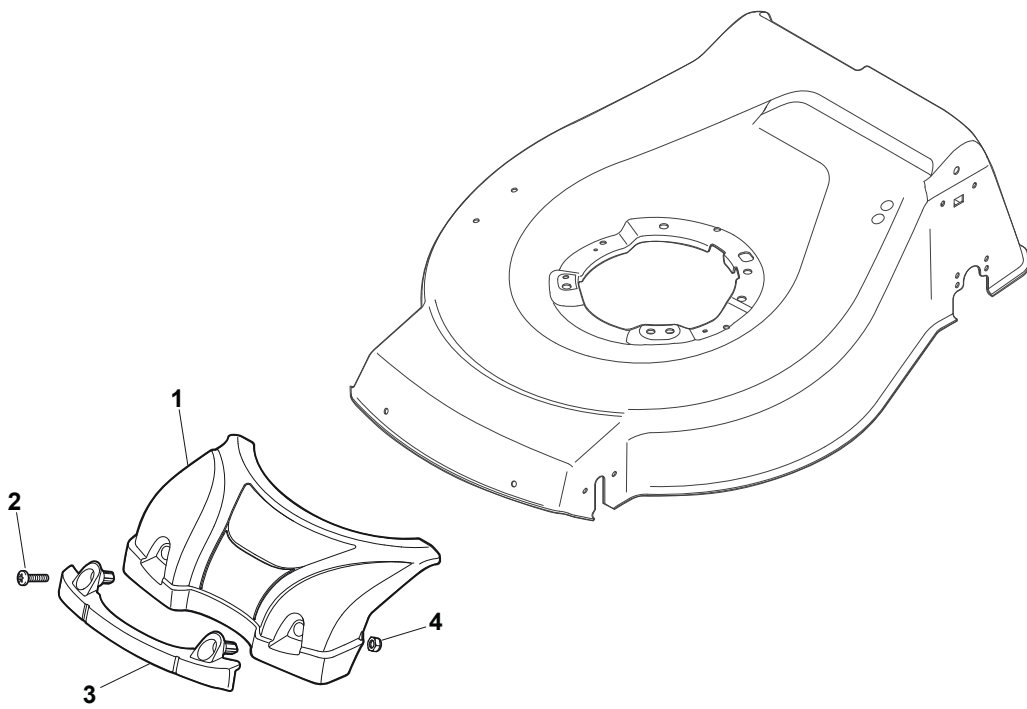

THIS INFORMATION IS NOT INTENDED FOR SALE OR RESALE, AND THIS NOTICE MUST REMAIN ON ALL COPIES.

Fig.	Q.ty	Part No	Description	Notes
1	1	381004732/0	Grey Deck	
2	1	122534131/0	Pin	
3	1	381003398/0	Lever, Height Adjustment	Galvanized - Black
3	1	381003399/0	Lever, Height Adjustment	Galvanized - White
4	1	112154510/0	Nut	
5	1	112788512/0	Screw	
6	1	322394503/0	Knob	NT Knob
7	1	112521310/0	Washer	
8	1	112150000/0	Nut	
10	1	122943013/0	Screw	
11	1	381002032/0	Rod, Height Adjustment	
12	1	112436051/0	Plate	
13	3	112727803/0	Screw	
14	1	381003351/0	Wheels Adjusting Lever	
15	1	112727801/0	Screw	
16	1	381002887/1	Front Wheel Axle	
17	1	112154510/0	Nut	
18	1	112728450/0	Screw	
19	1	322034002/0	Washing Connection	
20	1	322394522/0	Knob	Delta Knob
21	2	322600145/0	Protection, Wheel	
24	4	112521350/0	Washer	
25	4	112155000/0	Nut	
27	2	322600208/0	Protection, Wheel	
31	1	381302835/1	Axle, Rear Wheels	
32	1	122450460/0	Spring	
33	4	112728697/0	Screw	
34	2	322545152/0	Plate	
35	4	112728697/0	Screw	
36	2	322785304/1	Support	
37	1	122570134/0	Left Pinion	
38	2	322120115/0	Wheels Crown	
39	6	112728706/0	Screw	
40	1	122570133/0	Right Pinion	
41	1	122446192/0	Spring	

Fig.	Q.ty	Part No	Description	Notes
1	1	381006838/0	Handle, Upper Part	
2	1	122430313/0	Guide Spring	
3	1	112521330/0	Washer	
4	1	112154510/0	Nut	
5	1	118390020/0	Conduit Clip	
6	1	181030056/0	Cable, Thread Engine Brake	
7	1	322545204/0	Fulcrum Pin	
8	1	122041966/0	Bushing	
9	1	181003300/1	Lever, Engine Brake	
10	1	381030092/1	Cable Rear Drive	
11	1	122041966/0	Bushing	
12	1	181003301/0	Drive Control Lever	
13	1	122291050/0	Handgrip Black	