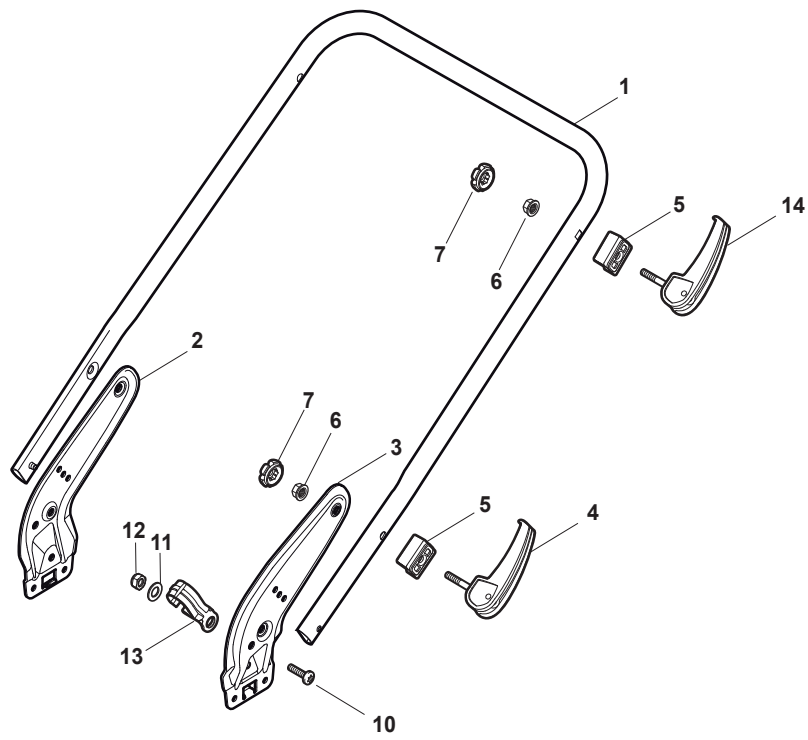

Fig.	Q.ty	Part No	Description	Notes
1	1	381006719/0	Handle Lower Part	
2	1	381005149/0	Right Bracket	Black
3	1	381005151/0	Left Bracket	Black
4	4	381003253/0	Handle	
5	4	322680016/0	Washer	
6	4	122131750/0	Nut	
7	4	322399835/0	Knob	
10	2	112760605/0	Screw	
11	2	125038002/1	Bushing	
12	2	112155000/0	Nut	
13	1	322192156/0	Clip	
14	2	381103350/0	Handle