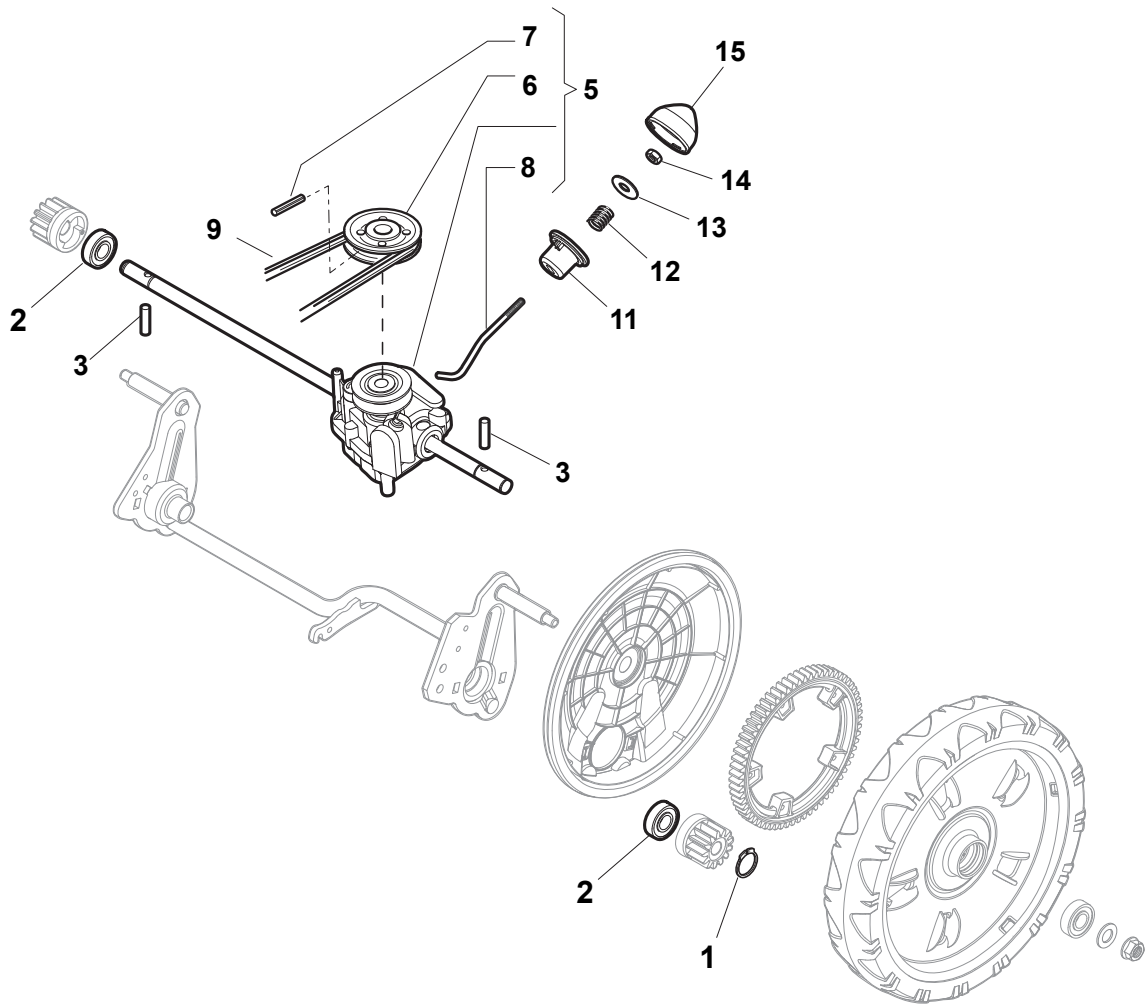

Fig.	Q.ty	Part No	Description	Notes
1	1	381006838/0	Handle, Upper Part	
2	1	122430313/0	Guide Spring	
3	1	112521330/0	Washer	
4	1	112154510/0	Nut	
5	1	118390020/0	Conduit Clip	
6	1	181030056/0	Cable, Thread Engine Brake	
7	1	322545204/0	Fulcrum Pin	
8	1	122041966/0	Bushing	
9	1	181003300/1	Lever, Engine Brake	
10	1	381030092/1	Cable Rear Drive	
11	1	122041966/0	Bushing	
12	1	181003301/0	Drive Control Lever	
13	1	122291050/0	Handgrip Black	

Fig.	Q.ty	Part No	Description	Notes
1	1	112728702/0	Screw	without Varietor
1	1	112728300/0	Screw	with Varietor
2	1	133320022/0	Fastpoint Clamp	
3	1	322076570/1	Battery Safety Key	
4	1	381600401/0	Switch	
5	1	118120061/0	Battery	
6	1	118204136/0	Battery Charger	CE plugg
6	1	118204137/0	Battery Charger	UK plugg

Fig.	Q.ty	Part No	Description	Notes
1	2	112608600/0	Seeger	
2	2	119216035/0	Bearing	
3	2	122753000/0	Pin	
5	1	181003076/1	Gear Box	
6	1	122601909/0	Pulley	
7	1	112645700/0	Elastic Pin	
8	1	122033283/0	Adjustment Rod	
9	1	135063902/0	Belt	
11	1	122041957/1	Bushing	
12	1	122450063/0	Spring	
13	1	322680009/0	Washer	
14	1	112154510/0	Nut	
15	1	122110230/0	Hub Cover	

Fig.	Q.ty	Part No	Description	Notes
1	1	322108295/1	Side Ejection Conveyor	
2	1	322600313/0	Ejection Guard	
3	2	112727803/0	Screw	
4	1	322806639/0	Fulcrum Pin	
5	2	112154510/0	Nut	
6	2	118203853/0	Cap	
7	1	122450456/0	Spring	
8	1	122517869/1	Pin	
9	2	112604896/0	Crown Fastener	