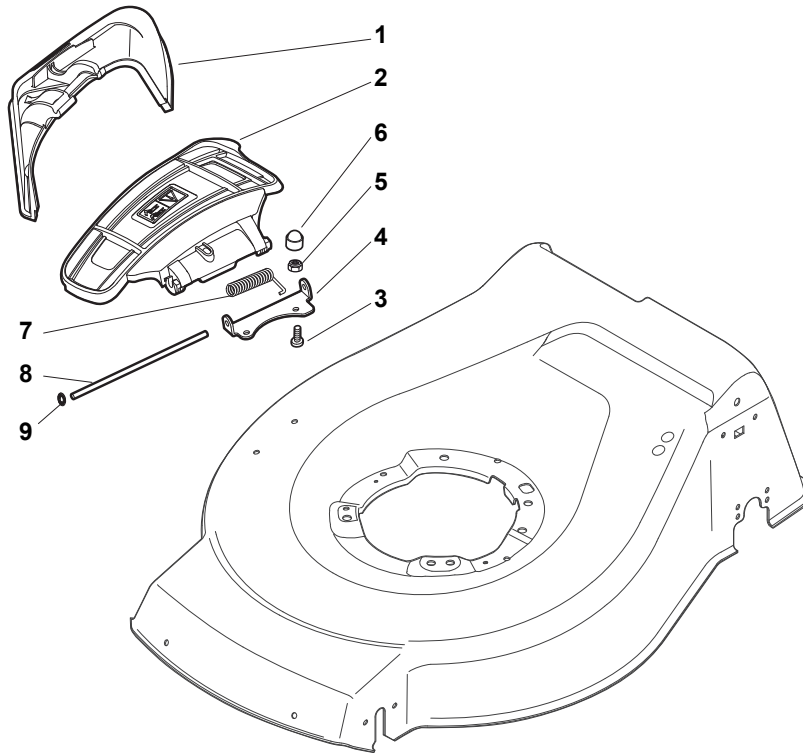

Fig.	Q.ty	Part No	Description	Notes
1	2	112608600/0	Seeger	
2	2	119216035/0	Bearing	
3	2	122753000/0	Pin	
5	1	181003076/1	Gear Box	
6	1	122601909/0	Pulley	
7	1	112645700/0	Elastic Pin	
8	1	122033283/0	Adjustment Rod	
9	1	135063902/0	Belt	
11	1	122041957/1	Bushing	
12	1	122450063/0	Spring	
13	1	322680009/0	Washer	
14	1	112154510/0	Nut	
15	1	122110230/0	Hub Cover	

Fig.	Q.ty	Part No	Description	Notes
1	8	322042064/0	Bushing	
2	4	381007435/1	Wheel	
3	2	322110687/0	Hub Cap Grey	Grey
4	2	381007436/1	Wheel	
5	2	322110641/0	Hub Cap Grey	Grey

Fig.	Q.ty	Part No	Description	Notes
1	1	322291150/0	Rubber Insert	
2	1	322060197/3	Belt Protection	
3	3	112728531/0	Screw	
4	1	122140222/0	Mulching Deflector	

Fig.	Q.ty	Part No	Description	Notes
1	1	322108295/1	Side Ejection Conveyor	
2	1	322600313/0	Ejection Guard	
3	2	112727803/0	Screw	
4	1	322806639/0	Fulcrum Pin	
5	2	112154510/0	Nut	
6	2	118203853/0	Cap	
7	1	122450456/0	Spring	
8	1	122517869/1	Pin	
9	2	112604896/0	Crown Fastener	

Fig.	Q.ty	Part No	Description	Notes
1	3	112735108/1	Screw	
2	1	122465607/3	Hub With Pulley, Crankshaft Ø 22.2	
3	1	181004381/1	Blade Standard	
4	1	122160400/0	Elastic Disc	
5	1	112523080/0	Washer	
6	1	112735698/0	Screw	
7	1	112139100/0	Key	