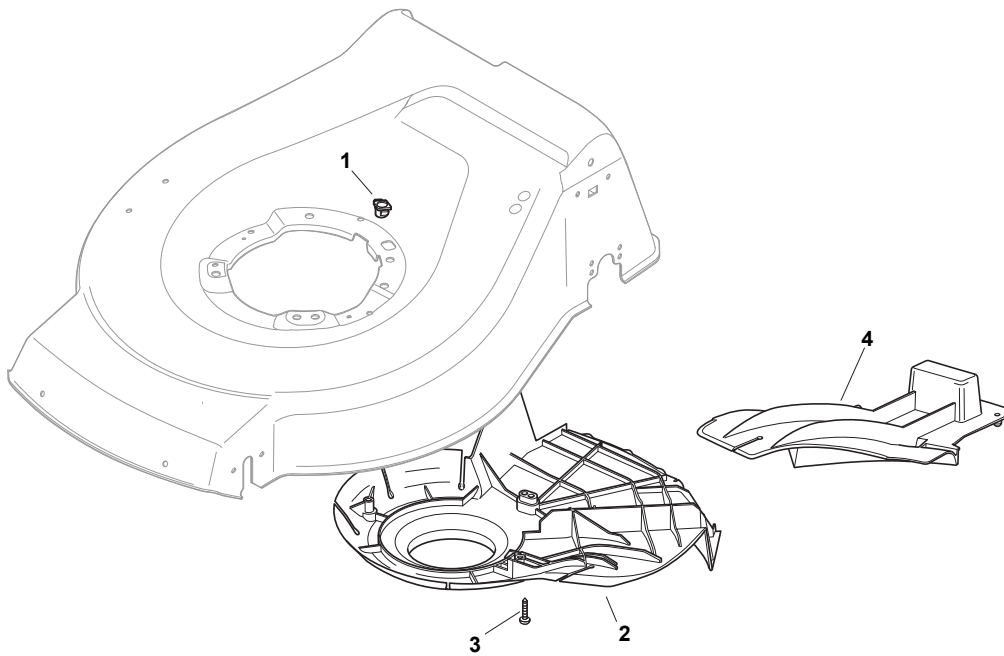

Fig.	Q.ty	Part No	Description	Notes
1	2	112608600/0	Seeger	
2	2	119216035/0	Bearing	
3	2	122753000/0	Pin	
5	1	181003076/1	Gear Box	
6	1	122601909/0	Pulley	
7	1	112645700/0	Elastic Pin	
8	1	122033283/0	Adjustment Rod	
9	1	135063902/0	Belt	
11	1	122041957/1	Bushing	
12	1	122450063/0	Spring	
13	1	322680009/0	Washer	
14	1	112154510/0	Nut	
15	1	122110230/0	Hub Cover	

Fig.	Q.ty	Part No	Description	Notes
1	8	322042064/0	Bushing	
2	4	381007435/1	Wheel	
3	2	322110687/0	Hub Cap Grey	Grey
4	2	381007436/1	Wheel	
5	2	322110641/0	Hub Cap Grey	Grey

Fig.	Q.ty	Part No	Description	Notes
1	1	322291150/0	Rubber Insert	
2	1	322060197/3	Belt Protection	
3	3	112728531/0	Screw	
4	1	122140222/0	Mulching Deflector	

Fig.	Q.ty	Part No	Description	Notes
1	1	322108295/1	Side Ejection Conveyor	
2	1	322600313/0	Ejection Guard	
3	2	112727803/0	Screw	
4	1	322806639/0	Fulcrum Pin	
5	2	112154510/0	Nut	
6	2	118203853/0	Cap	
7	1	122450456/0	Spring	
8	1	122517869/1	Pin	
9	2	112604896/0	Crown Fastener	

Fig.	Q.ty	Part No	Description	Notes
1	3	112735108/1	Screw	
2	1	122465607/3	Hub With Pulley, Crankshaft Ø 22.2	
3	1	181004381/1	Blade Standard	
4	1	122160400/0	Elastic Disc	
5	1	112523080/0	Washer	
6	1	112735698/0	Screw	
7	1	112139100/0	Key	