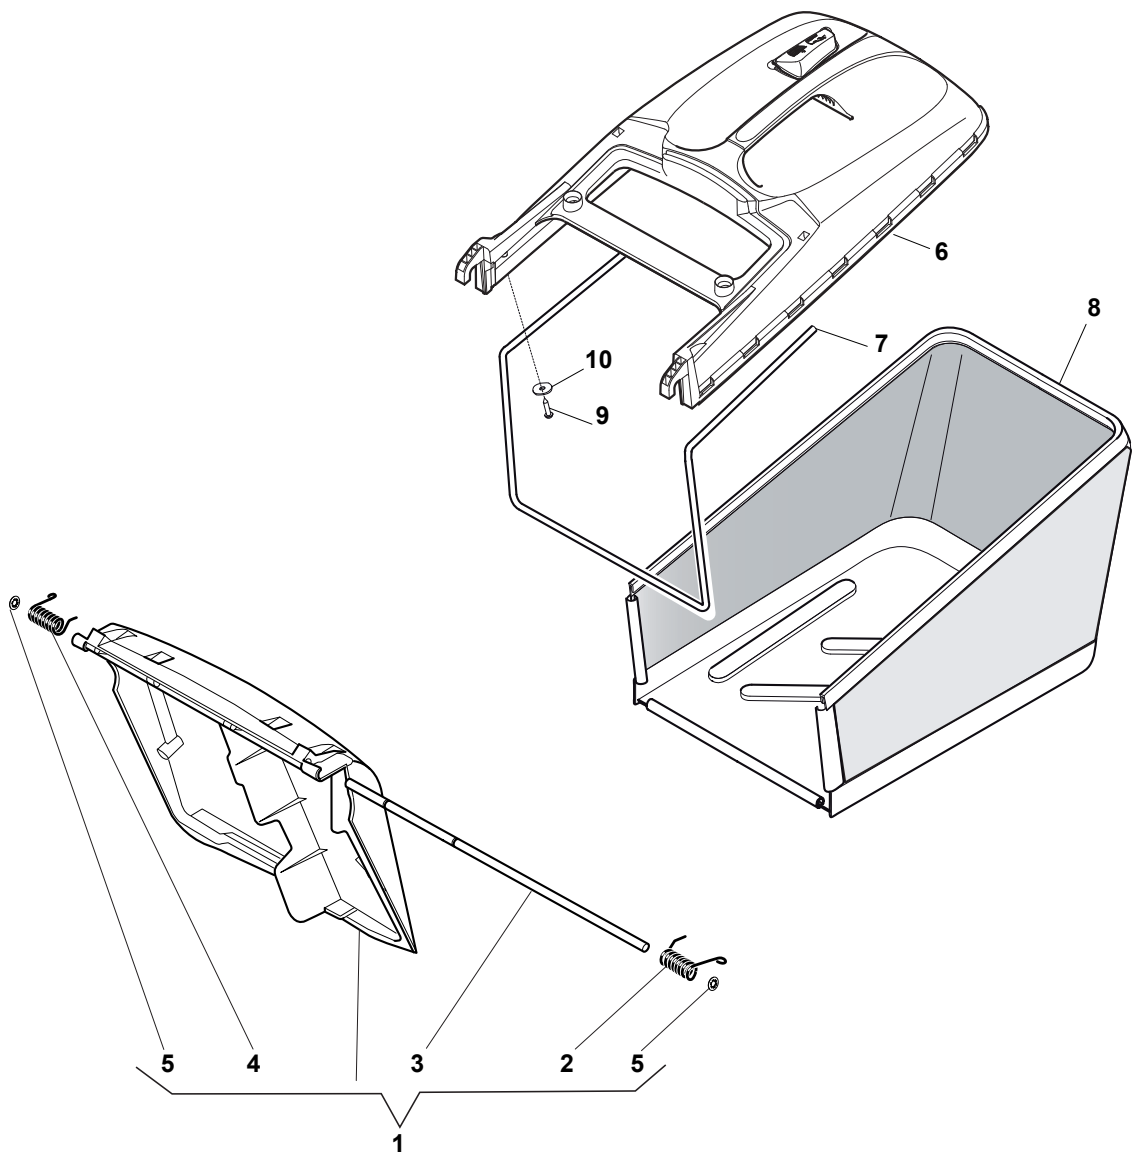

Fig.	Q.ty	Part No	Description	Notes
1	1	322108295/1	Side Ejection Conveyor	
2	1	322600313/0	Ejection Guard	
3	2	112727803/0	Screw	
4	1	322806639/0	Fulcrum Pin	
5	2	112154510/0	Nut	
6	2	118203853/0	Cap	
7	1	122450456/0	Spring	
8	1	122517869/1	Pin	
9	2	112604896/0	Crown Fastener	

Fig.	Q.ty	Part No	Description	Notes
1	3	112735108/1	Screw	
2	1	122465607/3	Hub With Pulley, Crankshaft Ø 22.2	
3	1	181004381/1	Blade Standard	
4	1	122160400/0	Elastic Disc	
5	1	112523080/0	Washer	
6	1	112735698/0	Screw	
7	1	112139100/0	Key	

Fig.	Q.ty	Part No	Description	Notes
1	1	381008081/2	Stone Guard, Black	Black
2	1	122450466/0	Left Spring	
3	1	122517882/0	Pin	
4	1	122450465/0	Right Spring	
5	2	112604899/0	Crown Fastener	
6	1	381486030/0	Grass-Box, Upper Part	Grey
7	1	122608525/1	Stiffening Lower	
8	1	181002211/0	Box, Fabric	
9	2	112728680/0	Screw	
10	2	112523050/0	Washer	