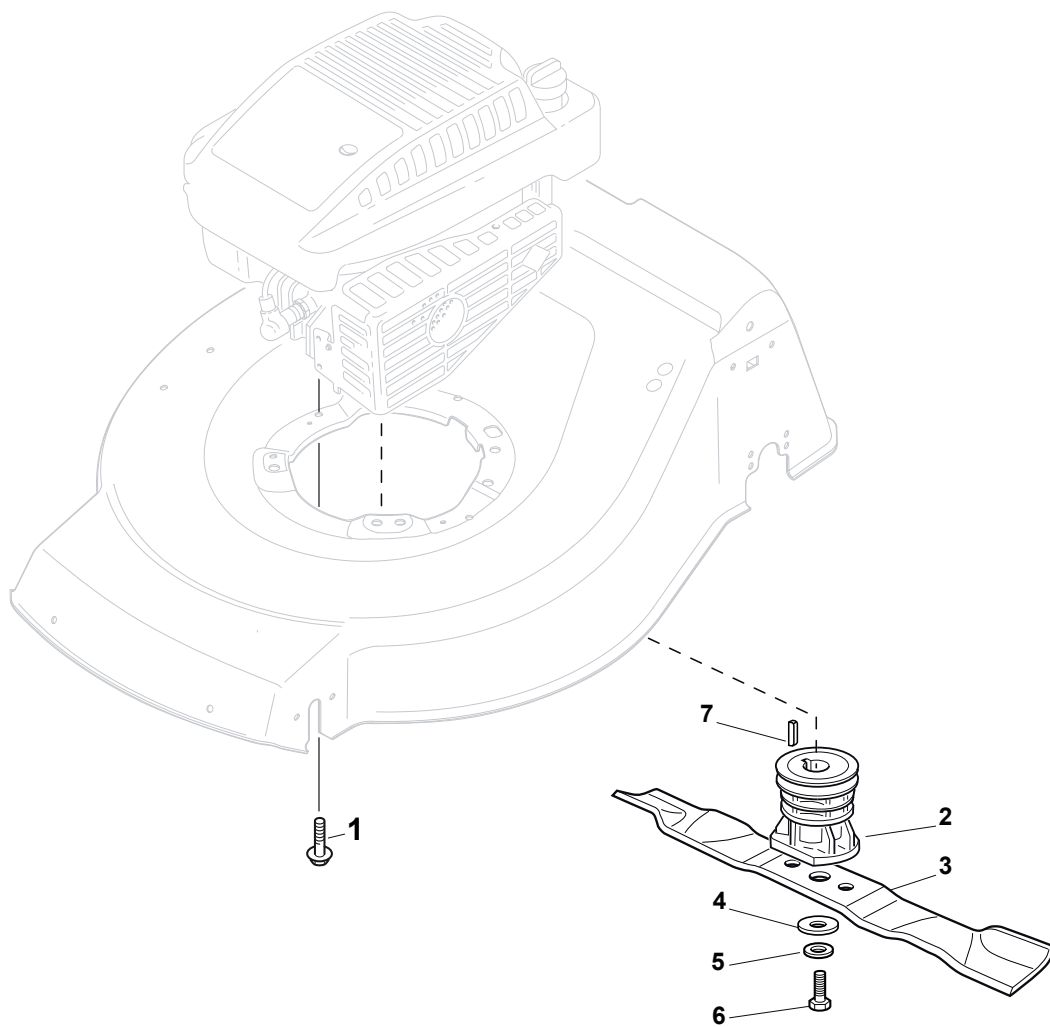

Fig.	Q.ty	Part No	Description	Notes
1	1	322108295/1	Side Ejection Conveyor	
2	1	322600313/0	Ejection Guard	
3	2	112727803/0	Screw	
4	1	322806639/0	Fulcrum Pin	
5	2	112154510/0	Nut	
6	2	118203853/0	Cap	
7	1	122450456/0	Spring	
8	1	122517869/1	Pin	
9	2	112604896/0	Crown Fastener	

Fig.	Q.ty	Part No	Description	Notes
1	3	112735108/1	Screw	
2	1	122465607/3	Hub With Pulley, Crankshaft Ø 22.2	
3	1	181004381/1	Blade Standard	
4	1	122160400/0	Elastic Disc	
5	1	112523080/0	Washer	
6	1	112735698/0	Screw	
7	1	112139100/0	Key	

Fig.	Q.ty	Part No	Description	Notes
1	1	381008081/2	Stone Guard, Black	Black
2	1	122450466/0	Left Spring	
3	1	122517882/0	Pin	
4	1	122450465/0	Right Spring	
5	2	112604899/0	Crown Fastener	
6	1	381486030/0	Grass-Box, Upper Part	Grey
7	1	122608525/1	Stiffening Lower	
8	1	181002211/0	Box, Fabric	
9	2	112728680/0	Screw	
10	2	112523050/0	Washer	