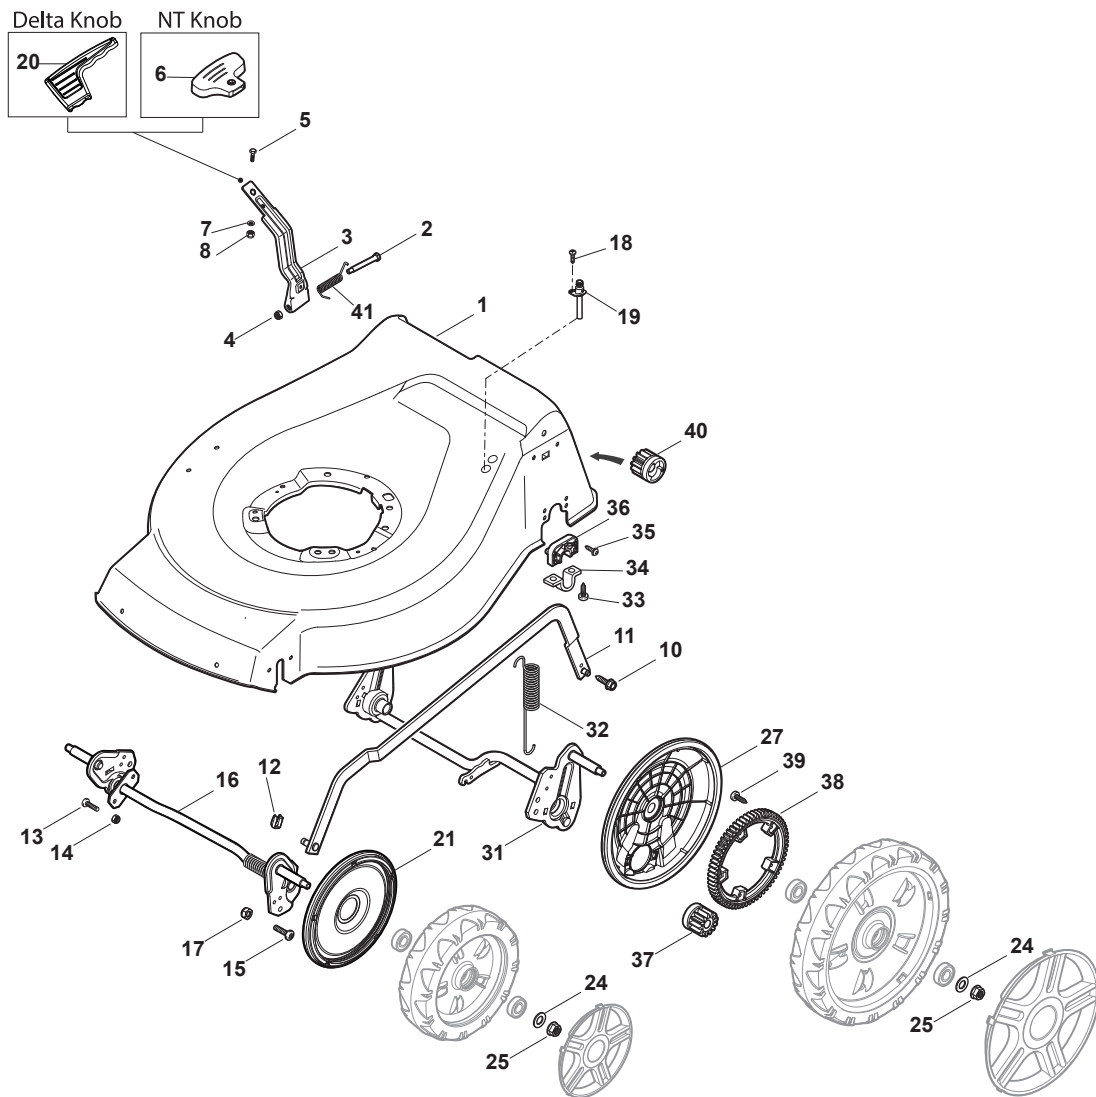

THIS INFORMATION IS NOT INTENDED FOR SALE OR RESALE, AND THIS NOTICE MUST REMAIN ON ALL COPIES.

Fig.	Q.ty	Part No	Description	Notes
1	1	381004732/0	Grey Deck	
2	1	122534131/0	Pin	
3	1	381003398/0	Lever, Height Adjustment	Galvanized - Black
3	1	381003399/0	Lever, Height Adjustment	Galvanized - White
4	1	112154510/0	Nut	
5	1	112788512/0	Screw	
6	1	322394503/0	Knob	NT Knob
7	1	112521310/0	Washer	
8	1	112150000/0	Nut	
10	1	122943013/0	Screw	
11	1	381002032/0	Rod, Height Adjustment	
12	1	112436051/0	Plate	
13	3	112727803/0	Screw	
14	1	381003351/0	Wheels Adjusting Lever	
15	1	112727801/0	Screw	
16	1	381002887/1	Front Wheel Axle	
17	1	112154510/0	Nut	
18	1	112728450/0	Screw	
19	1	322034002/0	Washing Connection	
20	1	322394522/0	Knob	Delta Knob
21	2	322600145/0	Protection, Wheel	
24	4	112521350/0	Washer	
25	4	112155000/0	Nut	
27	2	322600208/0	Protection, Wheel	
31	1	381302835/1	Axle, Rear Wheels	
32	1	122450460/0	Spring	
33	4	112728697/0	Screw	
34	2	322545152/0	Plate	
35	4	112728697/0	Screw	
36	2	322785304/1	Support	
37	1	122570134/0	Left Pinion	
38	2	322120115/0	Wheels Crown	
39	6	112728706/0	Screw	
40	1	122570133/0	Right Pinion	
41	1	122446192/0	Spring	

Fig.	Q.ty	Part No	Description	Notes
1	1	381006838/0	Handle, Upper Part	
2	1	122430313/0	Guide Spring	
3	1	112521330/0	Washer	
4	1	112154510/0	Nut	
5	1	118390020/0	Conduit Clip	
6	1	181030056/0	Cable, Thread Engine Brake	
7	1	322545204/0	Fulcrum Pin	
8	1	122041966/0	Bushing	
9	1	181003300/1	Lever, Engine Brake	
10	1	381030092/1	Cable Rear Drive	
11	1	122041966/0	Bushing	
12	1	181003301/0	Drive Control Lever	
13	1	122291050/0	Handgrip Black	

Fig.	Q.ty	Part No	Description	Notes
1	2	112608600/0	Seeger	
2	2	119216035/0	Bearing	
3	2	122753000/0	Pin	
5	1	181003076/1	Gear Box	
6	1	122601909/0	Pulley	
7	1	112645700/0	Elastic Pin	
8	1	122033283/0	Adjustment Rod	
9	1	135063902/0	Belt	
11	1	122041957/1	Bushing	
12	1	122450063/0	Spring	
13	1	322680009/0	Washer	
14	1	112154510/0	Nut	
15	1	122110230/0	Hub Cover	