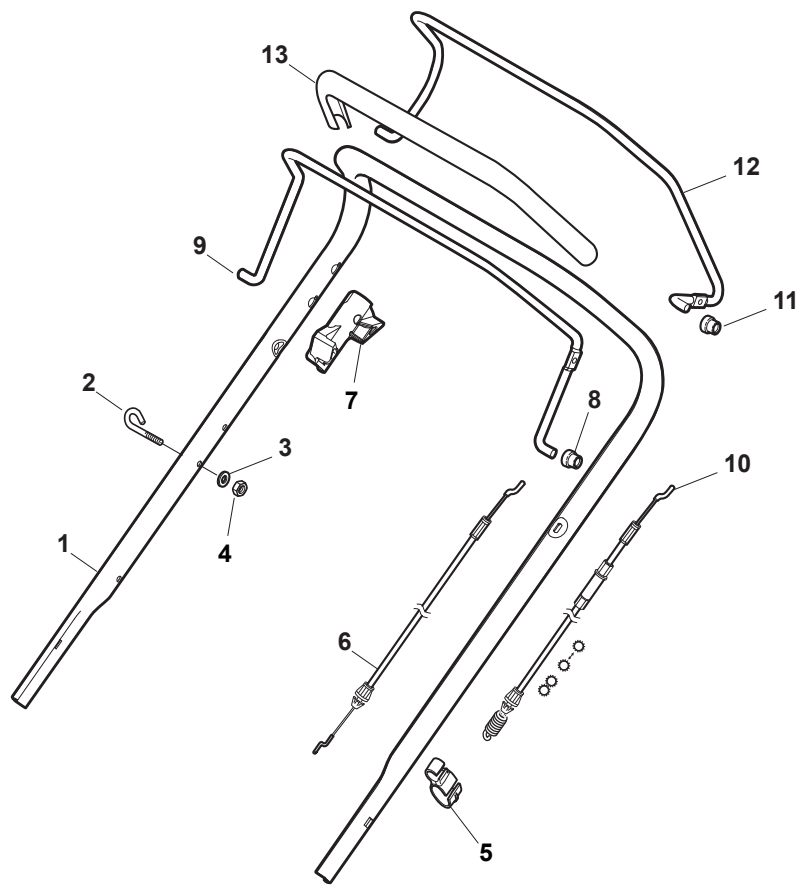

THIS INFORMATION IS NOT INTENDED FOR SALE OR RESALE, AND THIS NOTICE MUST REMAIN ON ALL COPIES.

Fig.	Q.ty	Part No	Description	Notes
1	1	381004732/0	Grey Deck	
2	1	122534131/0	Pin	
3	1	381003398/0	Lever, Height Adjustment	Galvanized - Black
3	1	381003399/0	Lever, Height Adjustment	Galvanized - White
4	1	112154510/0	Nut	
5	1	112788512/0	Screw	
6	1	322394503/0	Knob	NT Knob
7	1	112521310/0	Washer	
8	1	112150000/0	Nut	
10	1	122943013/0	Screw	
11	1	381002032/0	Rod, Height Adjustment	
12	1	112436051/0	Plate	
13	3	112727803/0	Screw	
14	1	381003351/0	Wheels Adjusting Lever	
15	1	112727801/0	Screw	
16	1	381002887/1	Front Wheel Axle	
17	1	112154510/0	Nut	
18	1	112728450/0	Screw	
19	1	322034002/0	Washing Connection	
20	1	322394522/0	Knob	Delta Knob
21	2	322600145/0	Protection, Wheel	
24	4	112521350/0	Washer	
25	4	112155000/0	Nut	
27	2	322600208/0	Protection, Wheel	
31	1	381302835/1	Axle, Rear Wheels	
32	1	122450460/0	Spring	
33	4	112728697/0	Screw	
34	2	322545152/0	Plate	
35	4	112728697/0	Screw	
36	2	322785304/1	Support	
37	1	122570134/0	Left Pinion	
38	2	322120115/0	Wheels Crown	
39	6	112728706/0	Screw	
40	1	122570133/0	Right Pinion	
41	1	122446192/0	Spring	

Fig.	Q.ty	Part No	Description	Notes
1	1	381006838/0	Handle, Upper Part	
2	1	122430313/0	Guide Spring	
3	1	112521330/0	Washer	
4	1	112154510/0	Nut	
5	1	118390020/0	Conduit Clip	
6	1	181030056/0	Cable, Thread Engine Brake	
7	1	322545204/0	Fulcrum Pin	
8	1	122041966/0	Bushing	
9	1	181003300/1	Lever, Engine Brake	
10	1	381030092/1	Cable Rear Drive	
11	1	122041966/0	Bushing	
12	1	181003301/0	Drive Control Lever	
13	1	122291050/0	Handgrip Black	

Fig.	Q.ty	Part No	Description	Notes
1	2	112608600/0	Seeger	
2	2	119216035/0	Bearing	
3	2	122753000/0	Pin	
5	1	181003076/1	Gear Box	
6	1	122601909/0	Pulley	
7	1	112645700/0	Elastic Pin	
8	1	122033283/0	Adjustment Rod	
9	1	135063902/0	Belt	
11	1	122041957/1	Bushing	
12	1	122450063/0	Spring	
13	1	322680009/0	Washer	
14	1	112154510/0	Nut	
15	1	122110230/0	Hub Cover	