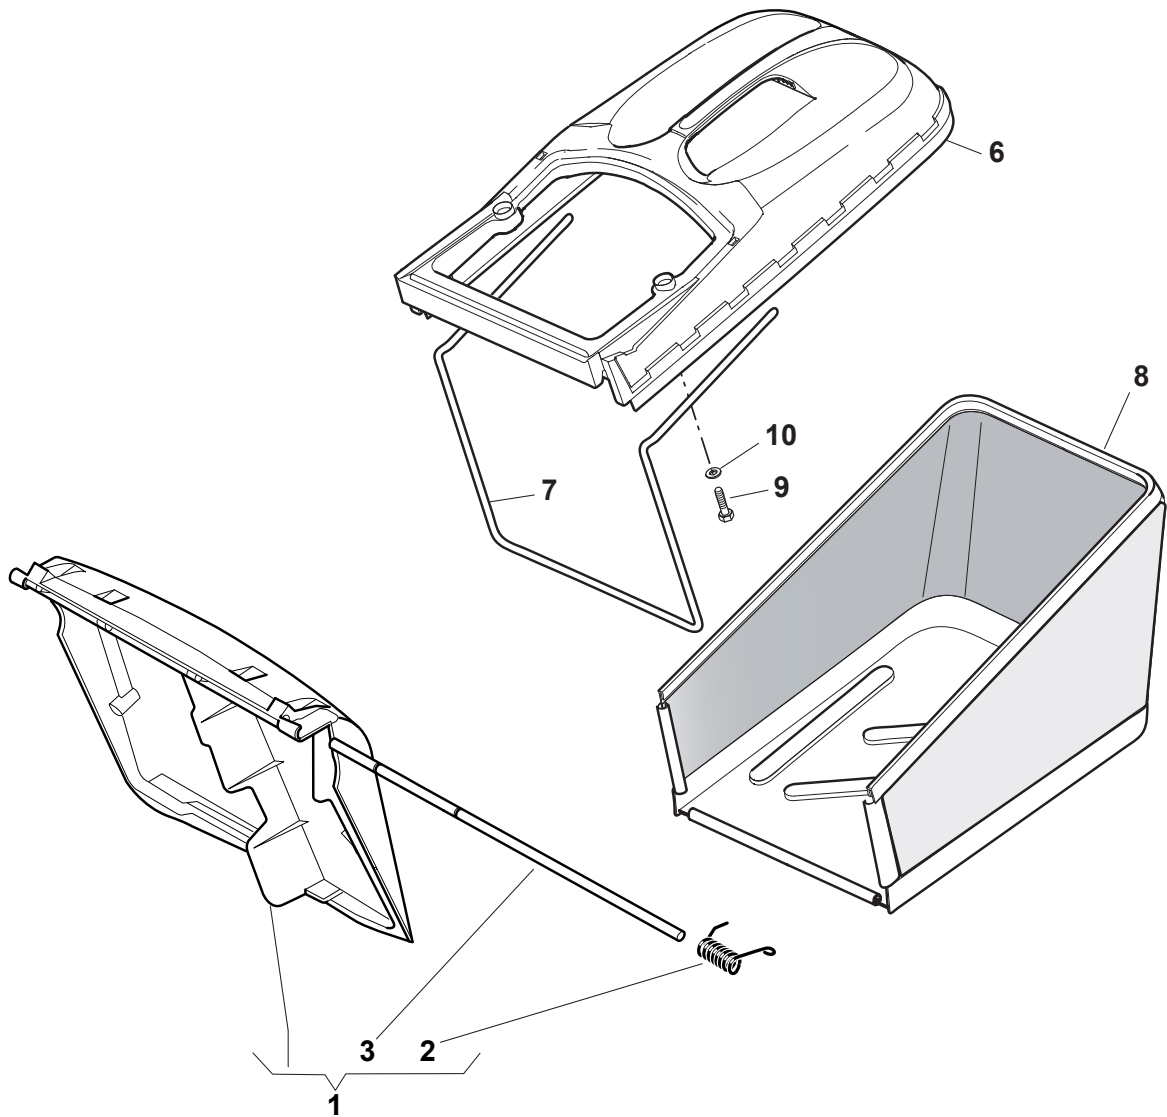

Fig.	Q.ty	Part No	Description	Notes
1	1	122465608/2	Hub With Pulley, Crankshaft Ø 25	
2	1	181004381/1	Blade Standard	
3	1	122160400/0	Elastic Disc	
4	1	112523080/0	Washer	
5	1	112735698/0	Screw	
6	1	112139150/0	Feather, Crankshaft Ø 25	
7	3	112691900/0	Screw	
8	3	112155000/0	Nut	