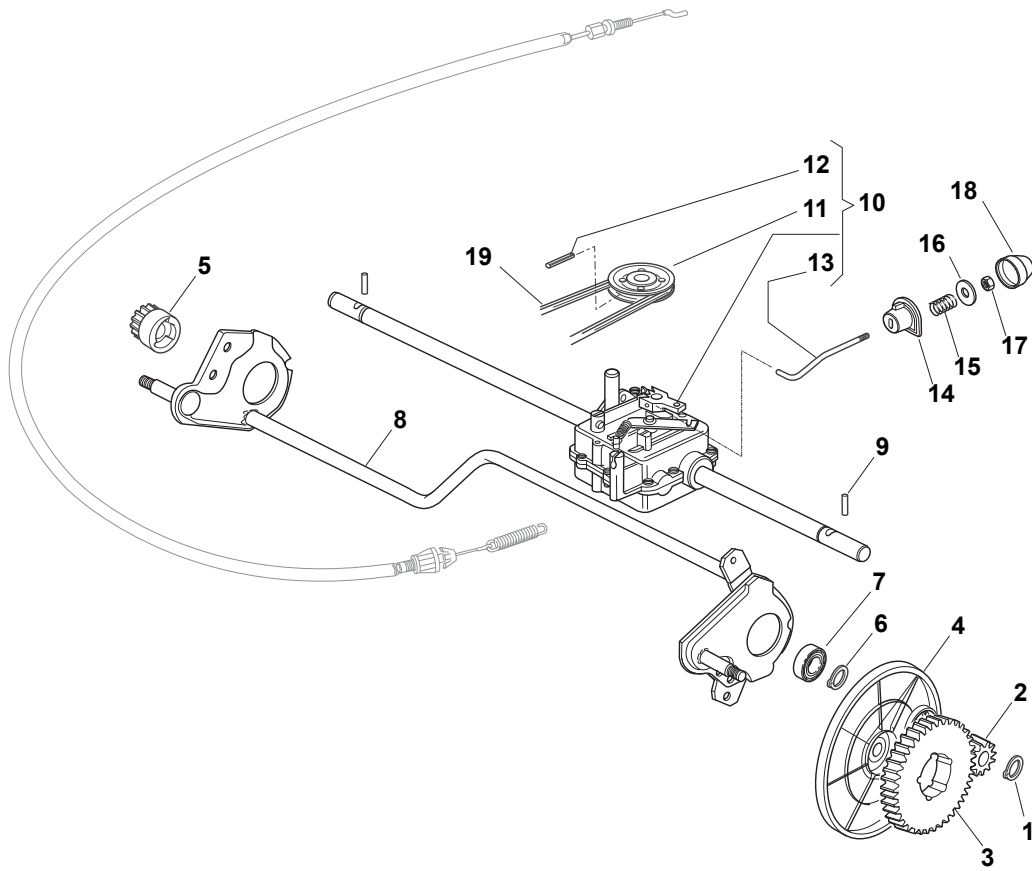

BG PRO SERIE -4 - NP 534 TRHV

Petrol Lawn Mower Deck And Height Adjusting

Issue 43 - 2016

Fig.	Q.ty	Part No	Description	Notes
79	1	112622640/0	Pin	
80	1	122446175/0	Spring	
171	1	322140224/1	Cap	

Fig.	Q.ty	Part No	Description	Notes
1	1	381006869/1	Upper Handle	Only for Models with B&S IS
1	1	381007028/1	Handle, Upper Part	
2	2	112819105/0	Screw	
3	2	122671651/0	Washer	
4	2	322399804/1	Nut	
5	2	112293200/0	Nut	
6	1	122430309/0	Spring	
7	1	112154330/0	Nut	
8	1	181000616/1	Cable, Thread Engine Brake	Honda Engine
9	1	181003291/3	Lever, Engine Brake	
10	2	122041966/0	Bushing	
11	1	381000670/0	Dirve Cable F.R. Pan-Np 3Speed	
12	1	122291050/0	Handgrip Black	
13	1	181003288/1	Driving Lever	
14	2	322041965/1	Bushing	
15	1	181007092/0	Throttle Cable	Honda / GGP Engine
16	1	122399801/0	Knob	
17	2	112726388/0	Screw	
18	2	112290800/0	Nut	
19	1	112728460/0	Screw	
20	1	122943006/0	Screw	
21	1	381008499/1	Outfit, Screws	
22	1	422120164/0	Black Dashboard	
23	1	114356692/0	Throttle Label	Honda Engine
24	2	112788910/0	Screw	
25	2	112523020/0	Washer	
26	2	112581500/0	Grower	
27	2	112291000/0	Nut	
28	1	181007099/0	Cable, Speed Drive Control	
29	1	122399802/0	Knob	

Fig.	Q.ty	Part No	Description	Notes
1	2	112608600/0	Seeger	
2	1	122570120/1	Pinion Left	
3	2	122120105/2	Ring Gear	
4	2	322600268/0	Protection, Wheel	
5	1	122570110/1	Pinion Right	
6	2	112608600/0	Seeger	
7	2	119216035/0	Bearing	
8	1	381302867/0	Axle, Rear Wheels	
9	2	122753000/0	Pin	
10	1	181003080/0	F.R. Gear Box Pan/Np 3 Speed	
11	1	122601908/0	Pulley	
12	1	112645705/0	Elastic Pin	
13	1	122033282/1	Adjustment Rod	
14	1	122041957/1	Bushing	
15	1	122450063/0	Spring	
16	1	322680009/0	Washer	
17	1	112154510/0	Nut	
18	1	122110230/0	Hub Cover	
19	1	135064197/0	Belt	