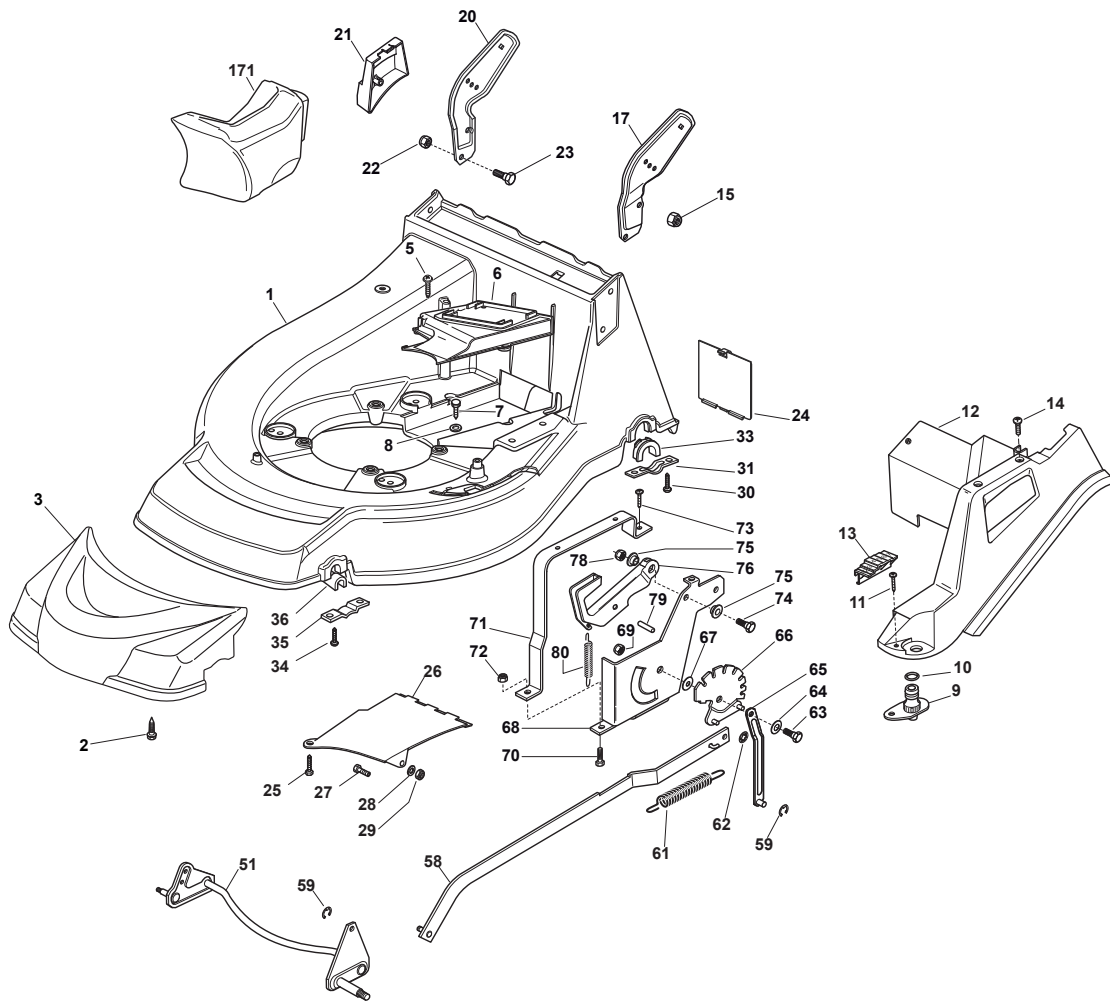

THIS INFORMATION IS NOT INTENDED FOR SALE OR RESALE, AND THIS NOTICE MUST REMAIN ON ALL COPIES.

Fig.	Q.ty	Part No	Description	Notes
1	1	381004744/0	Grey Deck	
2	4	112735420/0	Screw	
3	1	322226124/0	Mask, Black	
5	2	112728522/0	Screw	
6	1	322060200/1	Belt Protection	Not For BBC Models
7	1	112731350/0	Screw	
8	2	112523040/0	Washer	
9	1	122034000/0	Washing Connection	
10	1	119035000/0	Or Ring	
11	3	112728519/0	Screw	
12	1	322060144/3	Deck, Adjustment	
13	1	122570200/0	Position Plate	
14	1	112728520/0	Screw	
15	2	112155000/0	Nut	
17	1	322778397/1	Left Bracket	
20	1	322778396/1	Right Bracket	
21	1	122601001/0	Right Bracket Protection	
22	2	112155000/0	Nut	
23	2	112793301/0	Screw	
24	1	122595352/0	Inspection Door	
25	1	112729600/0	Screw	
26	1	322108205/1	Conveyor	
27	1	112789000/0	Screw	
28	1	112523020/0	Washer	
29	1	112154330/0	Nut	
30	4	112731350/0	Screw	
31	2	322545147/0	Plate	
33	2	322038407/0	Brass	
34	4	112731350/0	Screw	
35	2	322545156/0	Plate	
36	2	122038400/1	Brass	
51	1	381302865/0	Axle, Front Wheels	
58	1	381002040/0	Rod, Height Adjustment	
59	2	112000930/0	Benzing Ring	
61	1	122446187/0	Spring	
62	2	112604899/0	Crown Fastener	
63	1	122529662/0	Fulcrum Pin	
64	1	322672151/0	Antifriction Washer	
65	1	381001269/0	Rear Wheel Axle	
66	1	381000479/2	Sector, Height Adjustment	
67	1	322672152/0	Antifriction Washer	
68	1	322785109/0	Support, Height Adjustment	
69	1	112155000/0	Nut	
70	2	112793301/0	Screw	
71	1	322785113/0	Handle Support	
72	2	112293201/0	Nut	
73	1	112729600/0	Screw	
74	1	112793301/0	Screw	
75	2	125038002/1	Bushing	
76	1	322393611/2	Height Adjustment Handle	
78	1	112293201/0	Nut	