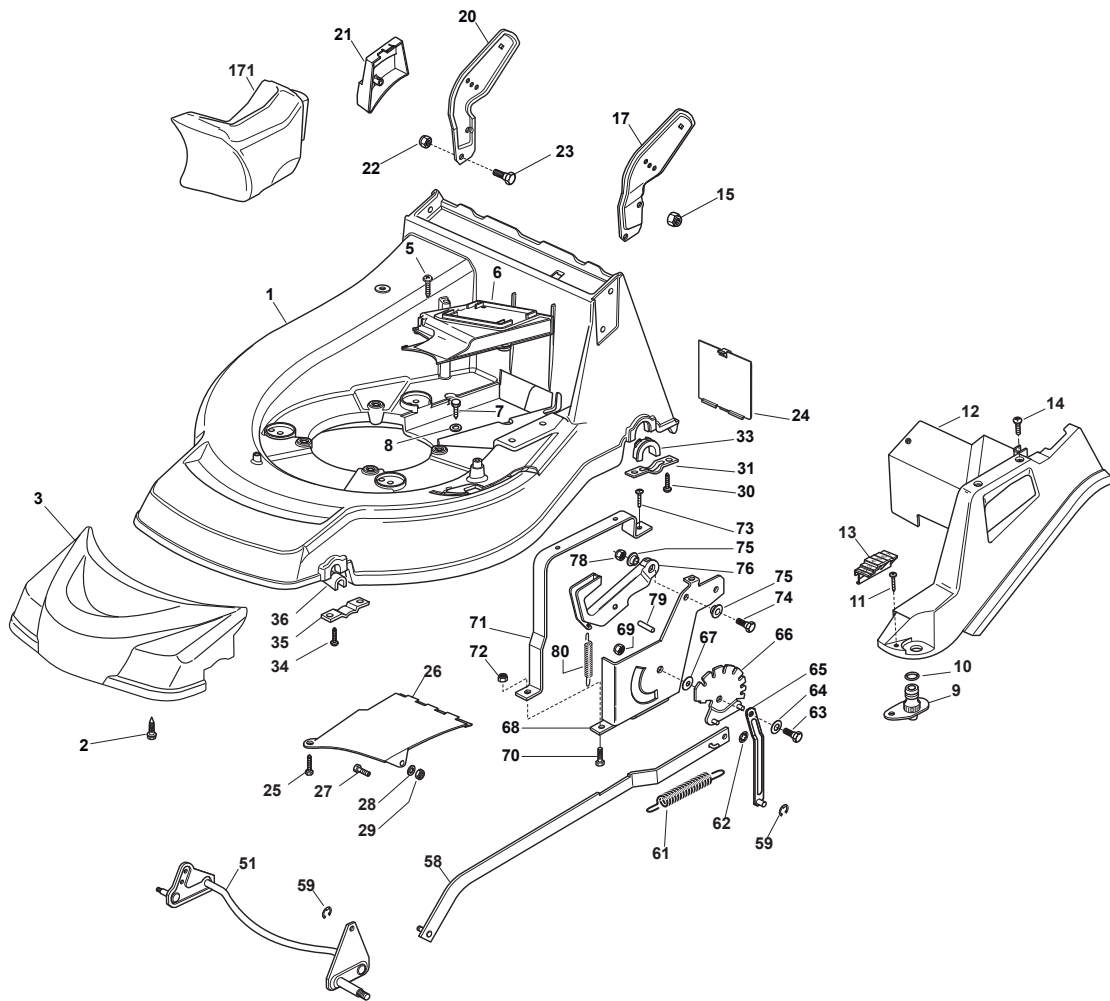

THIS INFORMATION IS NOT INTENDED FOR SALE OR RESALE, AND THIS NOTICE MUST REMAIN ON ALL COPIES.

Fig.	Q.ty	Part No	Description	Notes
1	1	381004744/0	Grey Deck	
2	4	112735420/0	Screw	
3	1	322226124/0	Mask, Black	
5	2	112728522/0	Screw	
6	1	322060200/1	Belt Protection	Not For BBC Models
7	1	112731350/0	Screw	
8	2	112523040/0	Washer	
9	1	122034000/0	Washing Connection	
10	1	119035000/0	Or Ring	
11	3	112728519/0	Screw	
12	1	322060144/3	Deck, Adjustment	
13	1	122570200/0	Position Plate	
14	1	112728520/0	Screw	
15	2	112155000/0	Nut	
17	1	322778397/1	Left Bracket	
20	1	322778396/1	Right Bracket	
21	1	122601001/0	Right Bracket Protection	
22	2	112155000/0	Nut	
23	2	112793301/0	Screw	
24	1	122595352/0	Inspection Door	
25	1	112729600/0	Screw	
26	1	322108205/1	Conveyor	
27	1	112789000/0	Screw	
28	1	112523020/0	Washer	
29	1	112154330/0	Nut	
30	4	112731350/0	Screw	
31	2	322545147/0	Plate	
33	2	322038407/0	Brass	
34	4	112731350/0	Screw	
35	2	322545156/0	Plate	
36	2	122038400/1	Brass	
51	1	381302865/0	Axle, Front Wheels	
58	1	381002040/0	Rod, Height Adjustment	
59	2	112000930/0	Benzing Ring	
61	1	122446187/0	Spring	
62	2	112604899/0	Crown Fastener	
63	1	122529662/0	Fulcrum Pin	
64	1	322672151/0	Antifriction Washer	
65	1	381001269/0	Rear Wheel Axle	
66	1	381000479/2	Sector, Height Adjustment	
67	1	322672152/0	Antifriction Washer	
68	1	322785109/0	Support, Height Adjustment	
69	1	112155000/0	Nut	
70	2	112793301/0	Screw	
71	1	322785113/0	Handle Support	
72	2	112293201/0	Nut	
73	1	112729600/0	Screw	
74	1	112793301/0	Screw	
75	2	125038002/1	Bushing	
76	1	322393611/2	Height Adjustment Handle	
78	1	112293201/0	Nut	