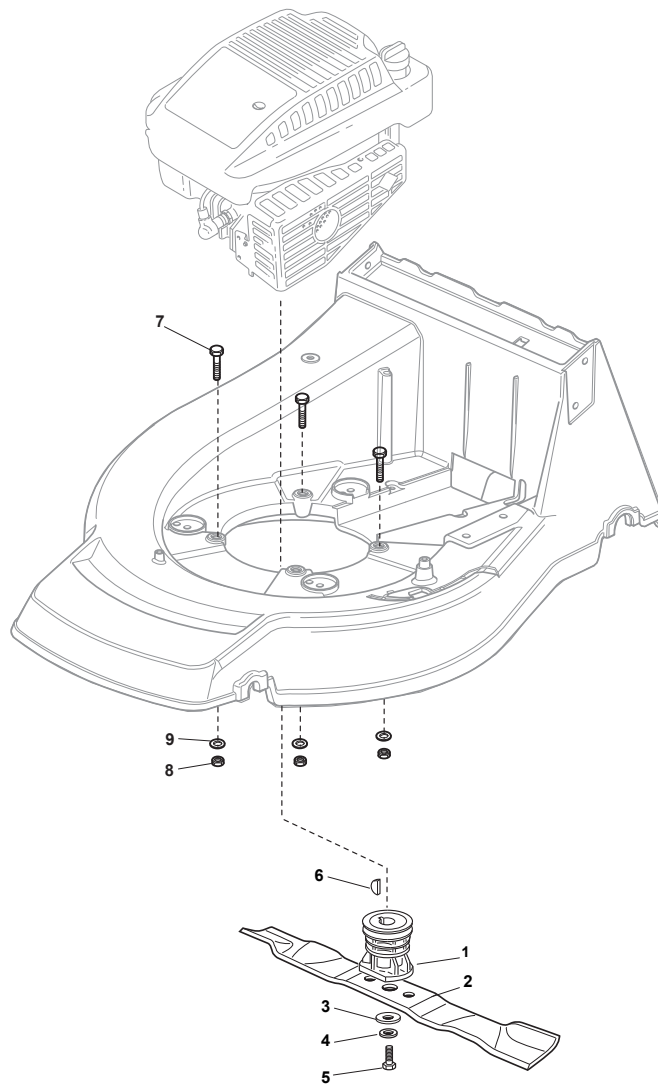

Fig.	Q.ty	Part No	Description	Notes
1	2	112608600/0	Seeger	
2	1	122570120/1	Pinion Left	
3	2	122120105/2	Ring Gear	
4	2	322600268/0	Protection, Wheel	
5	1	122570110/1	Pinion Right	
6	2	112608600/0	Seeger	
7	2	119216035/0	Bearing	
8	1	381302867/0	Axle, Rear Wheels	
9	2	122753000/0	Pin	
10	1	181003080/0	F.R. Gear Box Pan/Np 3 Speed	
11	1	122601908/0	Pulley	
12	1	112645705/0	Elastic Pin	
13	1	122033282/1	Adjustment Rod	
14	1	122041957/1	Bushing	
15	1	122450063/0	Spring	
16	1	322680009/0	Washer	
17	1	112154510/0	Nut	
18	1	122110230/0	Hub Cover	
19	1	135064197/0	Belt	

BG PRO SERIE -4 - NP 534 TRHV

Petrol Lawn Mower Wheels and Hub Caps

Issue 43 - 2016

Fig.	Q.ty	Part No	Description	Notes
1	8	119216035/0	Bearing	
2	4	381007390/1	Wheel	
3	4	322110492/0	Hub Cap Grey	
6	8	112521350/0	Washer	
7	8	112155000/0	Nut	
8	4	112530150/0	Spring Washer	

Fig.	Q.ty	Part No	Description	Notes
1	1	122465608/2	Hub With Pulley, Crankshaft Ø 25	
2	1	181004381/1	Blade Standard	
3	1	122160400/0	Elastic Disc	
4	1	112523080/0	Washer	
5	1	112735698/0	Screw	
6	1	112139150/0	Feather, Crankshaft Ø 25	
7	3	112691900/0	Screw	
8	3	112155000/0	Nut	