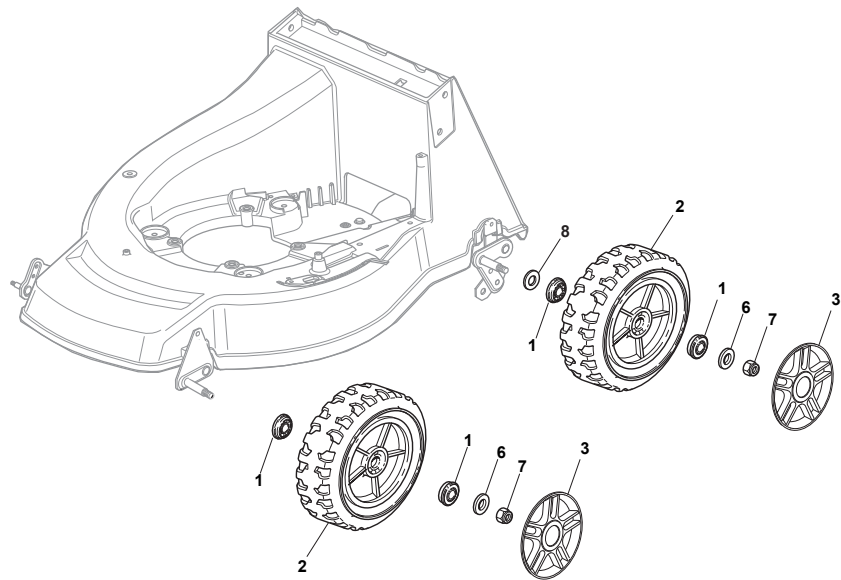

BG PRO SERIE -4 - NP 534 TRHV

Petrol Lawn Mower Deck And Height Adjusting

Issue 43 - 2016

Fig.	Q.ty	Part No	Description	Notes
79	1	112622640/0	Pin	
80	1	122446175/0	Spring	
171	1	322140224/1	Cap	

Fig.	Q.ty	Part No	Description	Notes
1	1	381006869/1	Upper Handle	Only for Models with B&S IS
1	1	381007028/1	Handle, Upper Part	
2	2	112819105/0	Screw	
3	2	122671651/0	Washer	
4	2	322399804/1	Nut	
5	2	112293200/0	Nut	
6	1	122430309/0	Spring	
7	1	112154330/0	Nut	
8	1	181000616/1	Cable, Thread Engine Brake	Honda Engine
9	1	181003291/3	Lever, Engine Brake	
10	2	122041966/0	Bushing	
11	1	381000670/0	Dirve Cable F.R. Pan-Np 3Speed	
12	1	122291050/0	Handgrip Black	
13	1	181003288/1	Driving Lever	
14	2	322041965/1	Bushing	
15	1	181007092/0	Throttle Cable	Honda / GGP Engine
16	1	122399801/0	Knob	
17	2	112726388/0	Screw	
18	2	112290800/0	Nut	
19	1	112728460/0	Screw	
20	1	122943006/0	Screw	
21	1	381008499/1	Outfit, Screws	
22	1	422120164/0	Black Dashboard	
23	1	114356692/0	Throttle Label	Honda Engine
24	2	112788910/0	Screw	
25	2	112523020/0	Washer	
26	2	112581500/0	Grower	
27	2	112291000/0	Nut	
28	1	181007099/0	Cable, Speed Drive Control	
29	1	122399802/0	Knob	

Fig.	Q.ty	Part No	Description	Notes
1	2	112608600/0	Seeger	
2	1	122570120/1	Pinion Left	
3	2	122120105/2	Ring Gear	
4	2	322600268/0	Protection, Wheel	
5	1	122570110/1	Pinion Right	
6	2	112608600/0	Seeger	
7	2	119216035/0	Bearing	
8	1	381302867/0	Axle, Rear Wheels	
9	2	122753000/0	Pin	
10	1	181003080/0	F.R. Gear Box Pan/Np 3 Speed	
11	1	122601908/0	Pulley	
12	1	112645705/0	Elastic Pin	
13	1	122033282/1	Adjustment Rod	
14	1	122041957/1	Bushing	
15	1	122450063/0	Spring	
16	1	322680009/0	Washer	
17	1	112154510/0	Nut	
18	1	122110230/0	Hub Cover	
19	1	135064197/0	Belt	