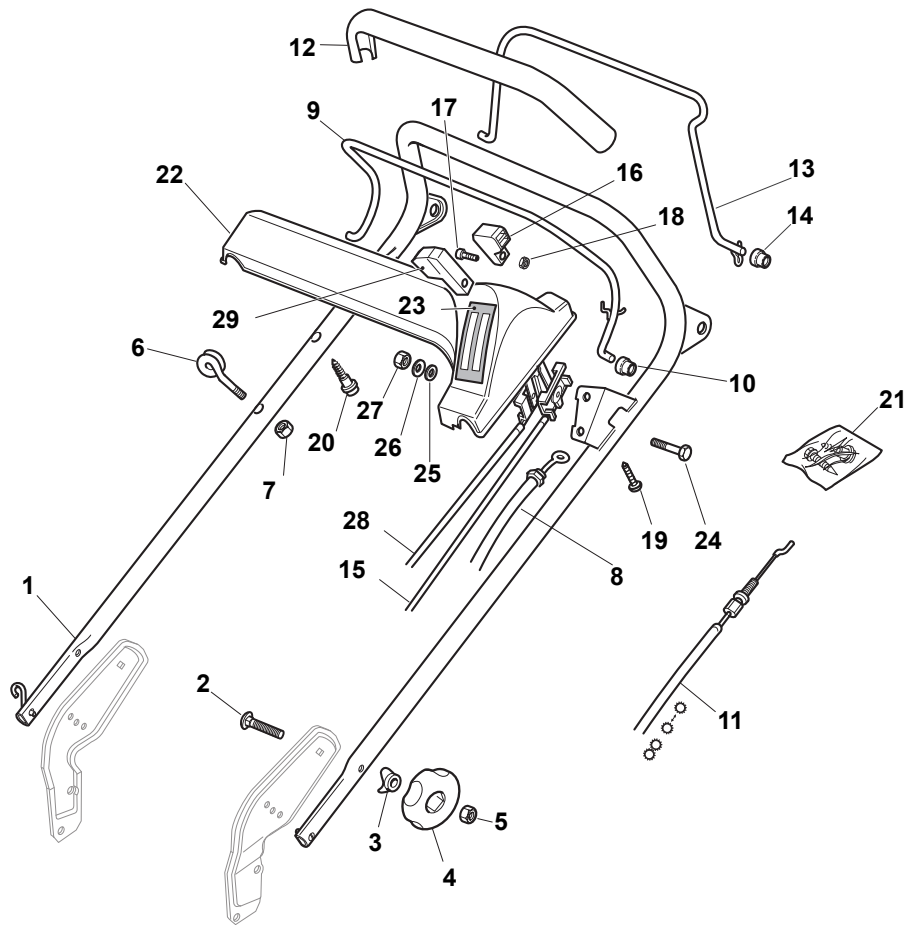

Fig.	Q.ty	Part No	Description	Notes
1	1	381006869/1	Upper Handle	Only for Models with B&S IS
1	1	381007028/1	Handle, Upper Part	
2	2	112819105/0	Screw	
3	2	122671651/0	Washer	
4	2	322399804/1	Nut	
5	2	112293200/0	Nut	
6	1	122430309/0	Spring	
7	1	112154330/0	Nut	
8	1	181000616/1	Cable, Thread Engine Brake	Honda Engine
9	1	181003291/3	Lever, Engine Brake	
10	2	122041966/0	Bushing	
11	1	381000670/0	Dirve Cable F.R. Pan-Np 3Speed	
12	1	122291050/0	Handgrip Black	
13	1	181003288/1	Driving Lever	
14	2	322041965/1	Bushing	
15	1	181007092/0	Throttle Cable	Honda / GGP Engine
16	1	122399801/0	Knob	
17	2	112726388/0	Screw	
18	2	112290800/0	Nut	
19	1	112728460/0	Screw	
20	1	122943006/0	Screw	
21	1	381008499/1	Outfit, Screws	
22	1	422120164/0	Black Dashboard	
23	1	114356692/0	Throttle Label	Honda Engine
24	2	112788910/0	Screw	
25	2	112523020/0	Washer	
26	2	112581500/0	Grower	
27	2	112291000/0	Nut	
28	1	181007099/0	Cable, Speed Drive Control	
29	1	122399802/0	Knob