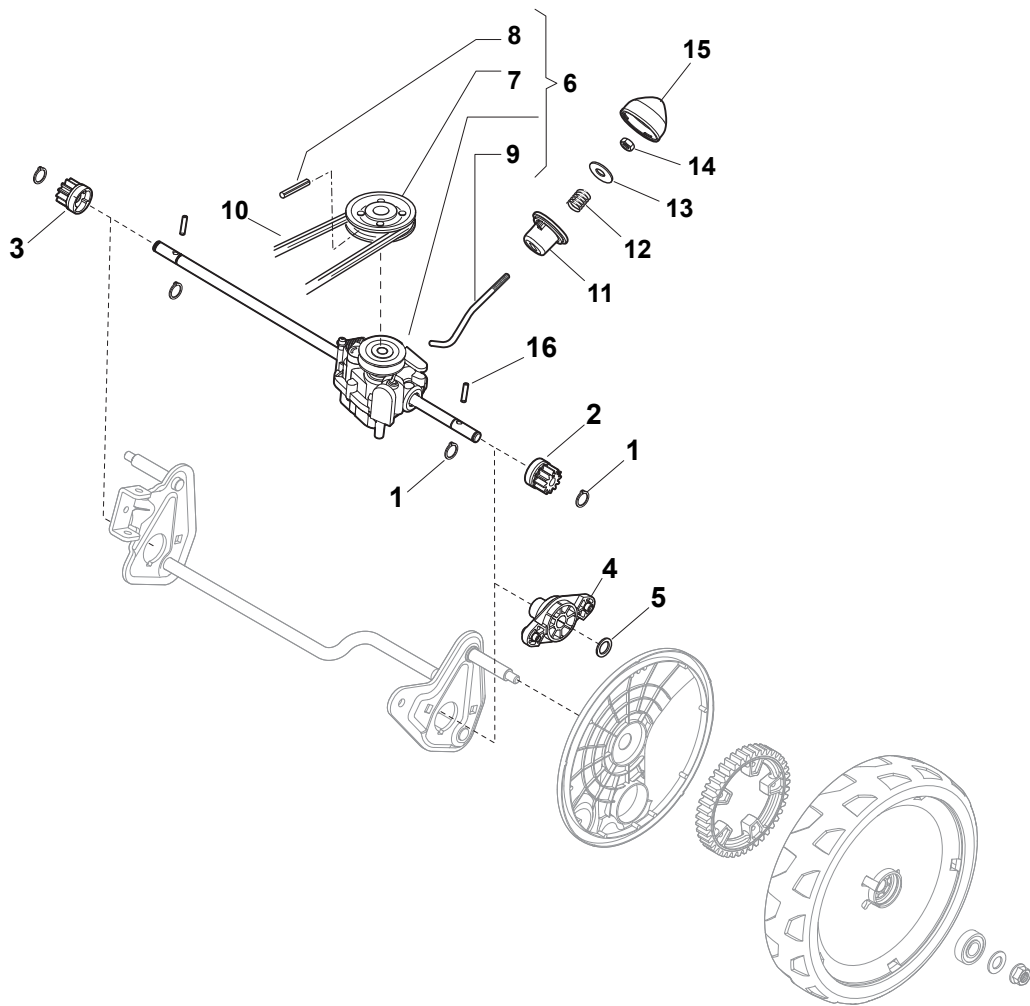

Fig.	Q.ty	Part No	Description	Notes
1	1	381006739/1	Handle, Upper Part	
1	1	381006745/1	Handle, Upper Part with sponge handgrip	
2	1	122430313/0	Guide Spring	
3	1	112521330/0	Washer	
4	1	112154510/0	Nut	
5	1	118390020/0	Conduit Clip	
6	1	181003363/1	Lever, Engine Brake Black	Black
7	1	181030087/0	Cable, Thread Engine Brake	GGP /B&S Engine
8	1	112727783/0	Screw	
9	1	112154510/0	Nut	
10	1	181003364/0	Drive Control Lever	Black
11	1	381030051/0	Cable Rear Drive	
12	1	322551640/0	Plate	

Fig.	Q.ty	Part No	Description	Notes
1	4	112608600/0	Seeger	
2	1	122570120/1	Pinion Left	
3	1	122570110/1	Pinion Right	
4	2	322042066/0	Bushing	
5	2	112521371/0	Washer	
6	1	181003092/0	Gear Box	
7	1	122601909/0	Pulley	
8	1	112645700/0	Elastic Pin	
9	1	122033283/0	Adjustment Rod	
10	1	135064196/0	Belt	
11	1	122041957/1	Bushing	
12	1	122450063/0	Spring	
13	1	322680009/0	Washer	
14	1	112154510/0	Nut	
15	1	122110230/0	Hub Cover	
16	2	122753000/0	Pin	

Fig.	Q.ty	Part No	Description	Notes
1	2	381007416/2	Wheel	
2	4	119216035/0	Bearing	
3	2	322110785/0	Hub Cap Grey	Grey NCS S8000
5	2	381007416/2	Wheel	
6	4	119216035/0	Bearing	
7	6	112728706/0	Screw	
8	2	322120114/0	Wheels Crown	
9	2	322110785/0	Hub Cap Grey	Grey NCS S8000

Fig.	Q.ty	Part No	Description	Notes
1	3	112735108/1	Screw	
2	1	122465607/3	Hub With Pulley, Crankshaft Ø 22.2	
3	1	181004459/0	Blade	
4	1	122160400/0	Elastic Disc	
5	1	112523080/0	Washer	
6	1	112735698/0	Screw	
7	1	112139100/0	Key	
8	3	112154210/0	Nut	