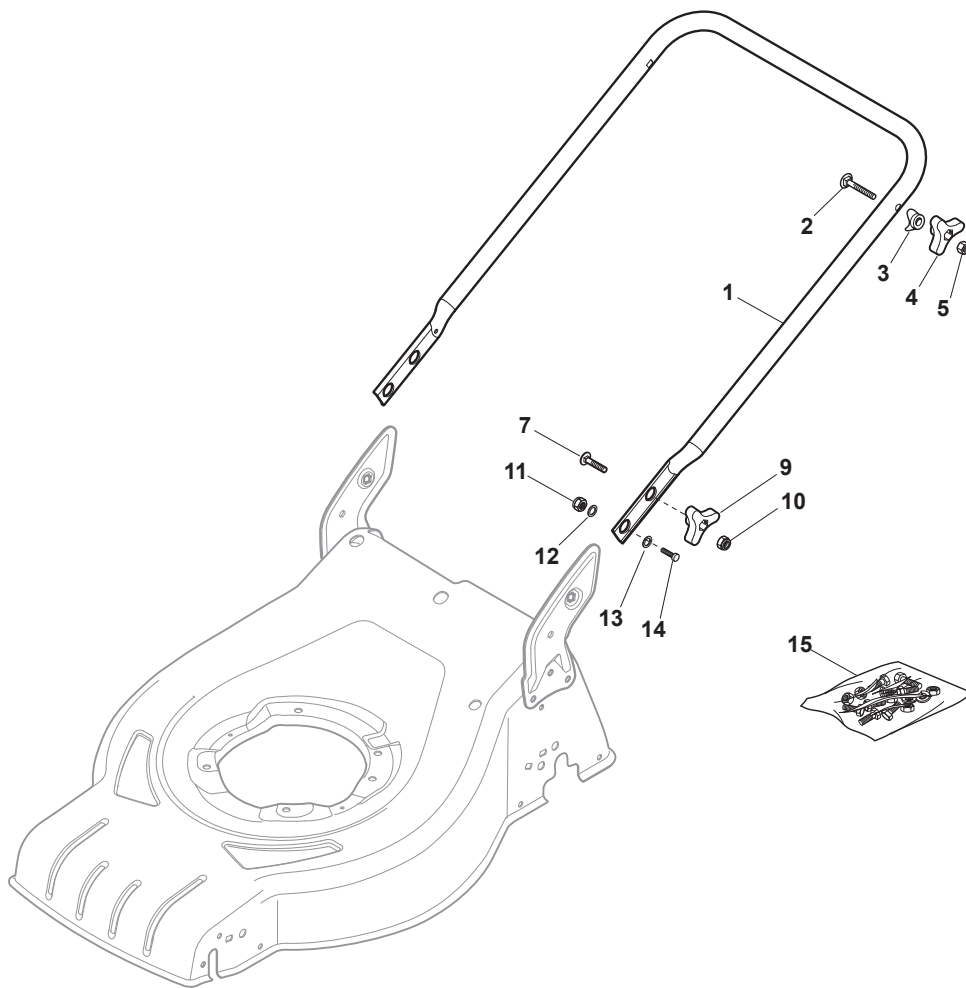

Fig.	Q.ty	Part No	Description	Notes
1	1	381302853/0	Front Wheel Axle	
2	2	322545142/0	Plate	
3	4	112728698/0	Screw	
4	2	112521350/0	Washer	
5	2	112155000/0	Nut	
6	2	112436051/0	Plate	
7	1	322869677/0	Rod, Height Adjustment	
8	2	122519823/0	Pin	
9	1	122446193/0	Spring	
10	2	322600145/0	Protection, Wheel	It depends from the assortment
11	4	112728698/0	Screw	
12	2	322545152/0	Plate	
13	1	381302851/0	Rear Wheel Axle	
14	1	122534131/0	Pin	
15	1	381003356/0	Wheels Rear Adj. Lever	
16	1	122446192/0	Spring	
17	1	112154510/0	Nut	
18	2	322600239/0	Protection, Wheel	
21	2	112521350/0	Washer	
22	2	112155000/0	Nut	

# BG SERIE-2 \_ CRC 534 SW

Petrol Lawn Mower Mask

Issue 43 - 2016

Fig.	Q.ty	Part No	Description	Notes
1	1	322226171/0	Mask, Black	
2	2	112728698/0	Screw	

Fig.	Q.ty	Part No	Description	Notes
1	1	381006785/0	Handle Lower Part	Black
2	2	112819110/0	Screw	
3	2	122671651/0	Washer	
4	2	322399846/0	Red Knob	Red
5	2	112293200/0	Nut	
7	2	112818900/0	Screw	
9	2	322399846/0	Red Knob	Red
10	2	112293200/0	Nut	
11	2	112155000/0	Nut	
12	2	112521350/0	Washer	
13	2	112369500/0	Elastic Washer	
14	2	112760605/0	Screw	
15	1	381008695/0	Outfit, Screws	Red

Fig.	Q.ty	Part No	Description	Notes
1	1	381006739/1	Handle, Upper Part	
1	1	381006745/1	Handle, Upper Part with sponge handgrip	
2	1	122430313/0	Guide Spring	
3	1	112521330/0	Washer	
4	1	112154510/0	Nut	
5	1	118390020/0	Conduit Clip	
6	1	181003363/1	Lever, Engine Brake Black	Black
7	1	181030087/0	Cable, Thread Engine Brake	GGP /B&S Engine
8	1	112727783/0	Screw	
9	1	112154510/0	Nut	
10	1	181003364/0	Drive Control Lever	Black
11	1	381030051/0	Cable Rear Drive	
12	1	322551640/0	Plate	