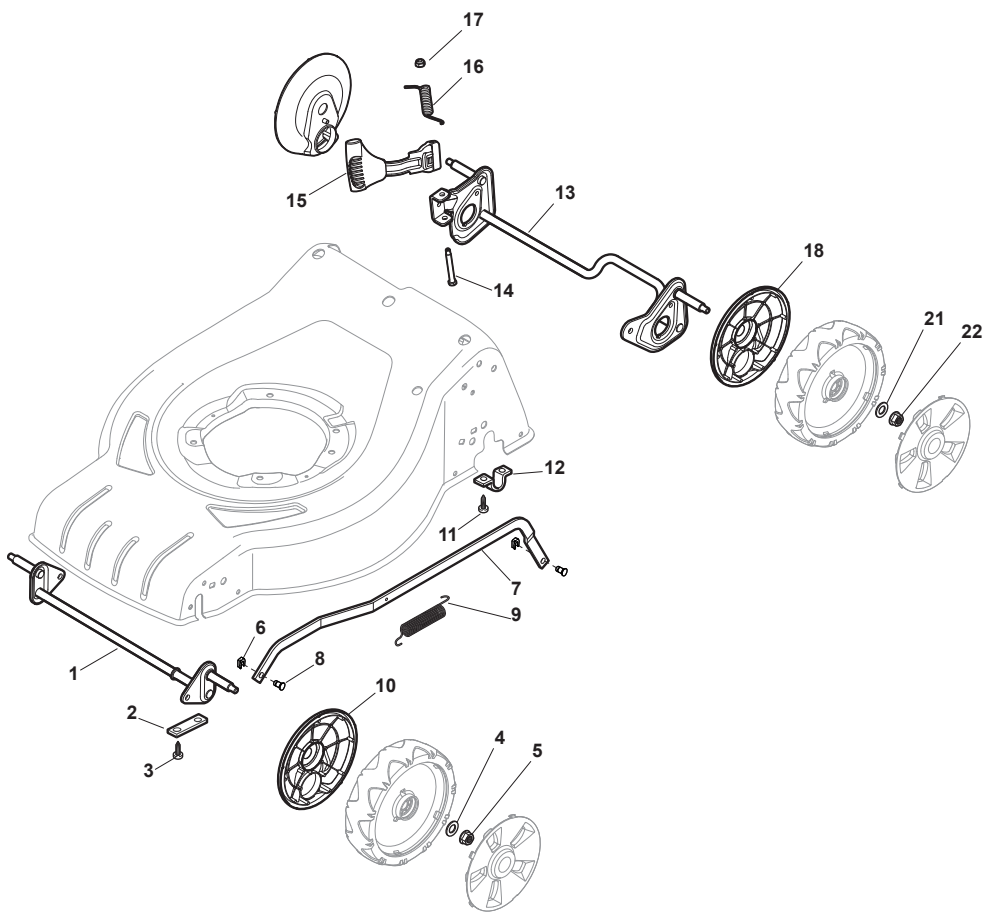

Fig.	Q.ty	Part No	Description	Notes
1	1	381302853/0	Front Wheel Axle	
2	2	322545142/0	Plate	
3	4	112728698/0	Screw	
4	2	112521350/0	Washer	
5	2	112155000/0	Nut	
6	2	112436051/0	Plate	
7	1	322869677/0	Rod, Height Adjustment	
8	2	122519823/0	Pin	
9	1	122446193/0	Spring	
10	2	322600145/0	Protection, Wheel	It depends from the assortment
11	4	112728698/0	Screw	
12	2	322545152/0	Plate	
13	1	381302851/0	Rear Wheel Axle	
14	1	122534131/0	Pin	
15	1	381003356/0	Wheels Rear Adj. Lever	
16	1	122446192/0	Spring	
17	1	112154510/0	Nut	
18	2	322600239/0	Protection, Wheel	
21	2	112521350/0	Washer	
22	2	112155000/0	Nut	

Fig.	Q.ty	Part No	Description	Notes
1	1	381006739/1	Handle, Upper Part	
1	1	381006745/1	Handle, Upper Part with sponge handgrip	
2	1	122430313/0	Guide Spring	
3	1	112521330/0	Washer	
4	1	112154510/0	Nut	
5	1	118390020/0	Conduit Clip	
6	1	181003363/1	Lever, Engine Brake Black	Black
7	1	181030087/0	Cable, Thread Engine Brake	GGP /B&S Engine
8	1	112727783/0	Screw	
9	1	112154510/0	Nut	
10	1	181003364/0	Drive Control Lever	Black
11	1	381030051/0	Cable Rear Drive	
12	1	322551640/0	Plate	

Fig.	Q.ty	Part No	Description	Notes
1	4	112608600/0	Seeger	
2	1	122570120/1	Pinion Left	
3	1	122570110/1	Pinion Right	
4	2	322042066/0	Bushing	
5	2	112521371/0	Washer	
6	1	181003092/0	Gear Box	
7	1	122601909/0	Pulley	
8	1	112645700/0	Elastic Pin	
9	1	122033283/0	Adjustment Rod	
10	1	135064196/0	Belt	
11	1	122041957/1	Bushing	
12	1	122450063/0	Spring	
13	1	322680009/0	Washer	
14	1	112154510/0	Nut	
15	1	122110230/0	Hub Cover	
16	2	122753000/0	Pin	