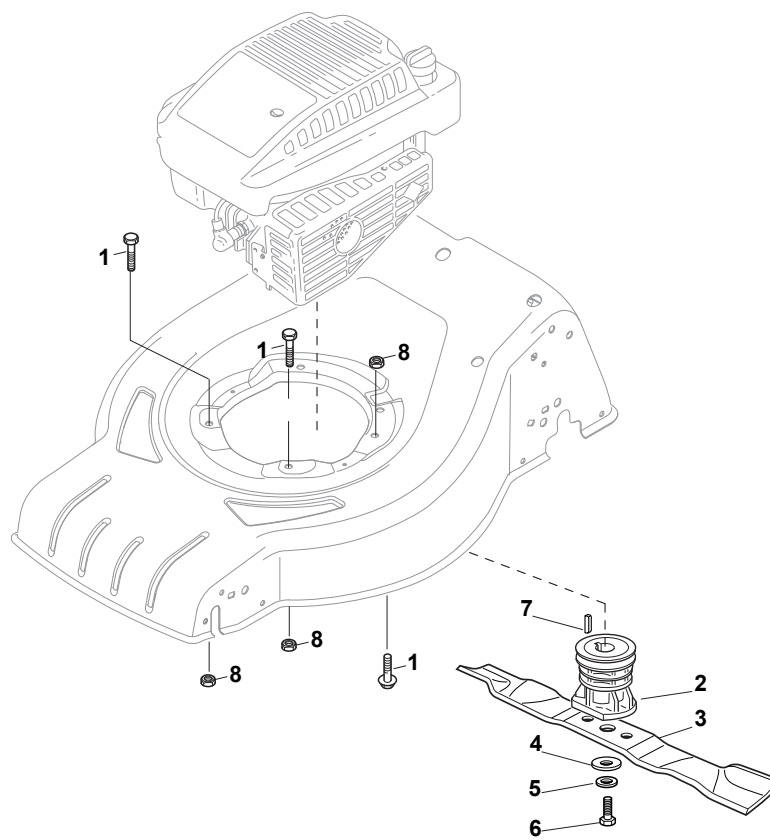

Fig.	Q.ty	Part No	Description	Notes
1	1	381006739/1	Handle, Upper Part	
1	1	381006745/1	Handle, Upper Part with sponge handgrip	
2	1	122430313/0	Guide Spring	
3	1	112521330/0	Washer	
4	1	112154510/0	Nut	
5	1	118390020/0	Conduit Clip	
6	1	181003363/1	Lever, Engine Brake Black	Black
7	1	181030087/0	Cable, Thread Engine Brake	GGP /B&S Engine
8	1	112727783/0	Screw	
9	1	112154510/0	Nut	
10	1	181003364/0	Drive Control Lever	Black
11	1	381030051/0	Cable Rear Drive	
12	1	322551640/0	Plate	

Fig.	Q.ty	Part No	Description	Notes
1	4	112608600/0	Seeger	
2	1	122570120/1	Pinion Left	
3	1	122570110/1	Pinion Right	
4	2	322042066/0	Bushing	
5	2	112521371/0	Washer	
6	1	181003092/0	Gear Box	
7	1	122601909/0	Pulley	
8	1	112645700/0	Elastic Pin	
9	1	122033283/0	Adjustment Rod	
10	1	135064196/0	Belt	
11	1	122041957/1	Bushing	
12	1	122450063/0	Spring	
13	1	322680009/0	Washer	
14	1	112154510/0	Nut	
15	1	122110230/0	Hub Cover	
16	2	122753000/0	Pin	

Fig.	Q.ty	Part No	Description	Notes
1	2	381007416/2	Wheel	
2	4	119216035/0	Bearing	
3	2	322110785/0	Hub Cap Grey	Grey NCS S8000
5	2	381007416/2	Wheel	
6	4	119216035/0	Bearing	
7	6	112728706/0	Screw	
8	2	322120114/0	Wheels Crown	
9	2	322110785/0	Hub Cap Grey	Grey NCS S8000

Fig.	Q.ty	Part No	Description	Notes
1	3	112735108/1	Screw	
2	1	122465607/3	Hub With Pulley, Crankshaft Ø 22.2	
3	1	181004459/0	Blade	
4	1	122160400/0	Elastic Disc	
5	1	112523080/0	Washer	
6	1	112735698/0	Screw	
7	1	112139100/0	Key	
8	3	112154210/0	Nut	