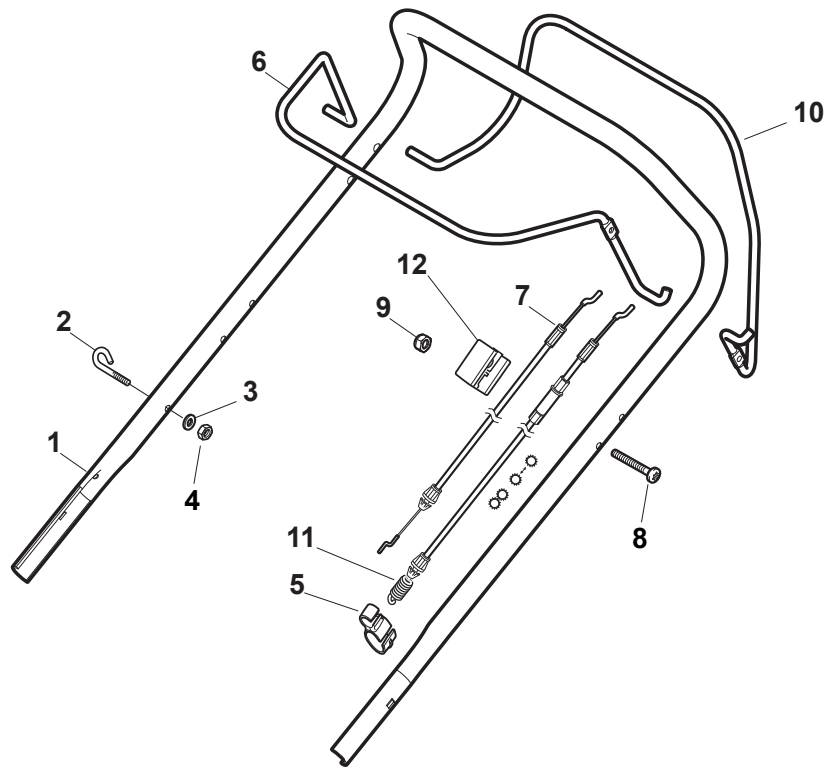

Fig.	Q.ty	Part No	Description	Notes
1	1	381302853/0	Front Wheel Axle	
2	2	322545142/0	Plate	
3	4	112728698/0	Screw	
4	2	112521350/0	Washer	
5	2	112155000/0	Nut	
6	2	112436051/0	Plate	
7	1	322869677/0	Rod, Height Adjustment	
8	2	122519823/0	Pin	
9	1	122446193/0	Spring	
10	2	322600145/0	Protection, Wheel	It depends from the assortment
11	4	112728698/0	Screw	
12	2	322545152/0	Plate	
13	1	381302851/0	Rear Wheel Axle	
14	1	122534131/0	Pin	
15	1	381003356/0	Wheels Rear Adj. Lever	
16	1	122446192/0	Spring	
17	1	112154510/0	Nut	
18	2	322600239/0	Protection, Wheel	
21	2	112521350/0	Washer	
22	2	112155000/0	Nut	

Fig.	Q.ty	Part No	Description	Notes
1	1	381006739/1	Handle, Upper Part	
1	1	381006745/1	Handle, Upper Part with sponge handgrip	
2	1	122430313/0	Guide Spring	
3	1	112521330/0	Washer	
4	1	112154510/0	Nut	
5	1	118390020/0	Conduit Clip	
6	1	181003363/1	Lever, Engine Brake Black	Black
7	1	181030087/0	Cable, Thread Engine Brake	GGP /B&S Engine
8	1	112727783/0	Screw	
9	1	112154510/0	Nut	
10	1	181003364/0	Drive Control Lever	Black
11	1	381030051/0	Cable Rear Drive	
12	1	322551640/0	Plate	

Fig.	Q.ty	Part No	Description	Notes
1	4	112608600/0	Seeger	
2	1	122570120/1	Pinion Left	
3	1	122570110/1	Pinion Right	
4	2	322042066/0	Bushing	
5	2	112521371/0	Washer	
6	1	181003092/0	Gear Box	
7	1	122601909/0	Pulley	
8	1	112645700/0	Elastic Pin	
9	1	122033283/0	Adjustment Rod	
10	1	135064196/0	Belt	
11	1	122041957/1	Bushing	
12	1	122450063/0	Spring	
13	1	322680009/0	Washer	
14	1	112154510/0	Nut	
15	1	122110230/0	Hub Cover	
16	2	122753000/0	Pin	