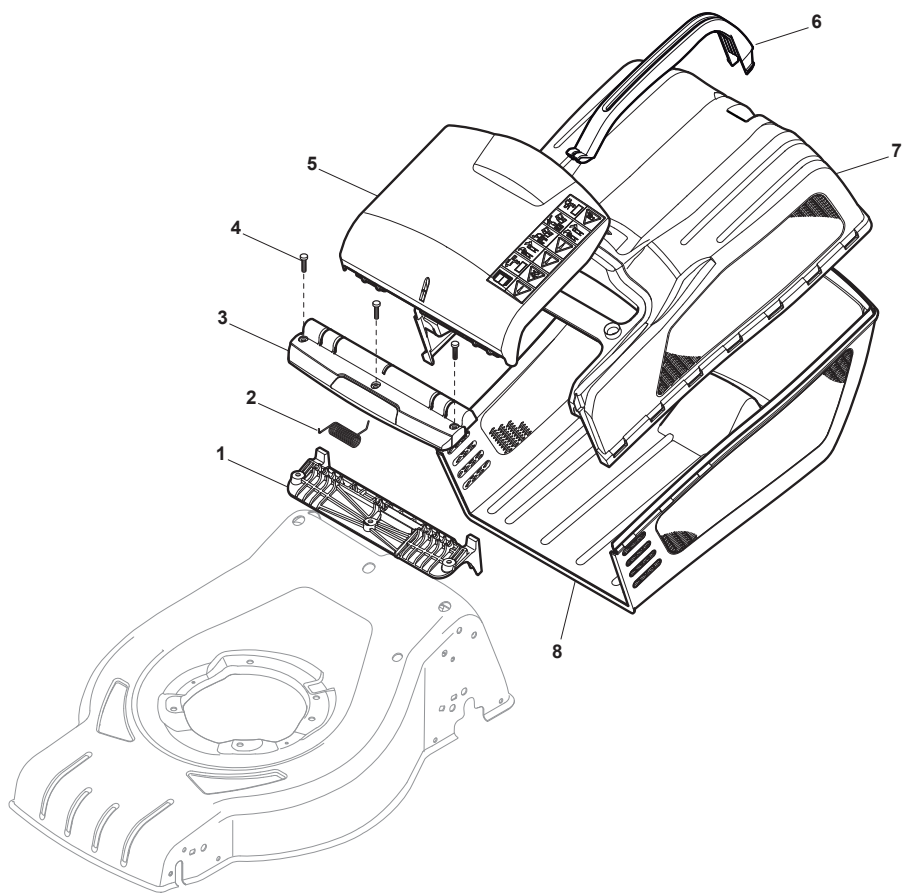

Fig.	Q.ty	Part No	Description	Notes
1	4	112608600/0	Seeger	
2	1	122570120/1	Pinion Left	
3	1	122570110/1	Pinion Right	
4	2	322042066/0	Bushing	
5	2	112521371/0	Washer	
6	1	181003092/0	Gear Box	
7	1	122601909/0	Pulley	
8	1	112645700/0	Elastic Pin	
9	1	122033283/0	Adjustment Rod	
10	1	135064196/0	Belt	
11	1	122041957/1	Bushing	
12	1	122450063/0	Spring	
13	1	322680009/0	Washer	
14	1	112154510/0	Nut	
15	1	122110230/0	Hub Cover	
16	2	122753000/0	Pin	

Fig.	Q.ty	Part No	Description	Notes
1	2	381007416/2	Wheel	
2	4	119216035/0	Bearing	
3	2	322110785/0	Hub Cap Grey	Grey NCS S8000
5	2	381007416/2	Wheel	
6	4	119216035/0	Bearing	
7	6	112728706/0	Screw	
8	2	322120114/0	Wheels Crown	
9	2	322110785/0	Hub Cap Grey	Grey NCS S8000

Fig.	Q.ty	Part No	Description	Notes
1	3	112735108/1	Screw	
2	1	122465607/3	Hub With Pulley, Crankshaft Ø 22.2	
3	1	181004459/0	Blade	
4	1	122160400/0	Elastic Disc	
5	1	112523080/0	Washer	
6	1	112735698/0	Screw	
7	1	112139100/0	Key	
8	3	112154210/0	Nut	

Fig.	Q.ty	Part No	Description	Notes
1	1	322785331/0	Black Stone Guard Support	
2	1	122450464/0	Spring	
3	1	322109554/0	Stone Guard Supp. Cover Black	Black
3	1	322109557/0	Stone Guard Supp. Cover Grey	Grey
4	3	112728699/0	Screw	
5	1	322600206/1	Stone Guard, Black	Black
5	1	322600216/1	Stone Guard, Grey	Grey
6	1	322393643/0	Handle, Black	Black
6	1	322393645/0	Grasscatcher Handle	Grey
7	1	322486260/0	Grasscatcher Upper Part, Black	Black
7	1	322486263/0	Grasscatcher Upper Part Grey	Grey
8	1	322486261/0	Grasscatcher Lower Part, Black	Black
8	1	322486267/0	Grasscatcher Lower Part Grey	Grey