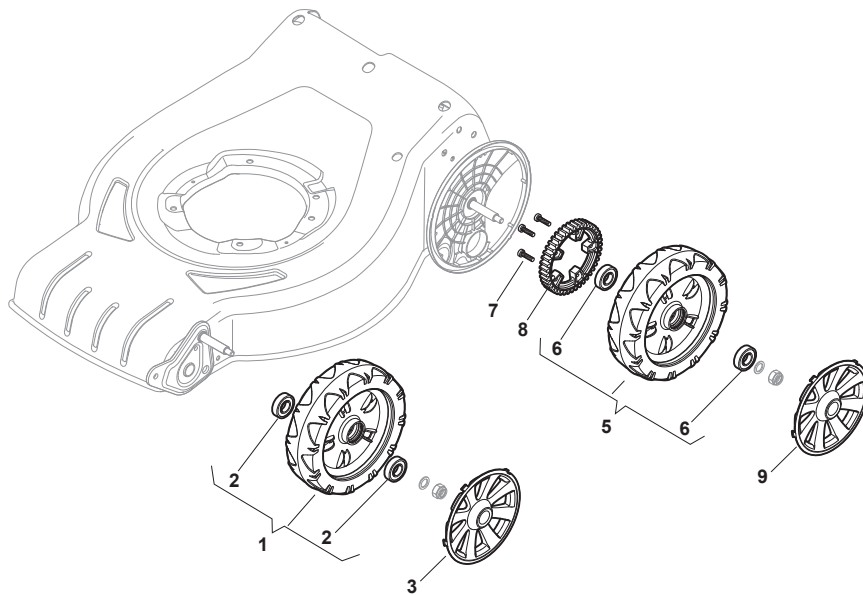

Fig.	Q.ty	Part No	Description	Notes
1	1	381006739/1	Handle, Upper Part	
1	1	381006745/1	Handle, Upper Part with sponge handgrip	
2	1	122430313/0	Guide Spring	
3	1	112521330/0	Washer	
4	1	112154510/0	Nut	
5	1	118390020/0	Conduit Clip	
6	1	181003363/1	Lever, Engine Brake Black	Black
7	1	181030087/0	Cable, Thread Engine Brake	GGP /B&S Engine
8	1	112727783/0	Screw	
9	1	112154510/0	Nut	
10	1	181003364/0	Drive Control Lever	Black
11	1	381030051/0	Cable Rear Drive	
12	1	322551640/0	Plate	

Fig.	Q.ty	Part No	Description	Notes
1	4	112608600/0	Seeger	
2	1	122570120/1	Pinion Left	
3	1	122570110/1	Pinion Right	
4	2	322042066/0	Bushing	
5	2	112521371/0	Washer	
6	1	181003092/0	Gear Box	
7	1	122601909/0	Pulley	
8	1	112645700/0	Elastic Pin	
9	1	122033283/0	Adjustment Rod	
10	1	135064196/0	Belt	
11	1	122041957/1	Bushing	
12	1	122450063/0	Spring	
13	1	322680009/0	Washer	
14	1	112154510/0	Nut	
15	1	122110230/0	Hub Cover	
16	2	122753000/0	Pin	

Fig.	Q.ty	Part No	Description	Notes
1	2	381007416/2	Wheel	
2	4	119216035/0	Bearing	
3	2	322110785/0	Hub Cap Grey	Grey NCS S8000
5	2	381007416/2	Wheel	
6	4	119216035/0	Bearing	
7	6	112728706/0	Screw	
8	2	322120114/0	Wheels Crown	
9	2	322110785/0	Hub Cap Grey	Grey NCS S8000

Fig.	Q.ty	Part No	Description	Notes
1	3	112735108/1	Screw	
2	1	122465607/3	Hub With Pulley, Crankshaft Ø 22.2	
3	1	181004459/0	Blade	
4	1	122160400/0	Elastic Disc	
5	1	112523080/0	Washer	
6	1	112735698/0	Screw	
7	1	112139100/0	Key	
8	3	112154210/0	Nut	