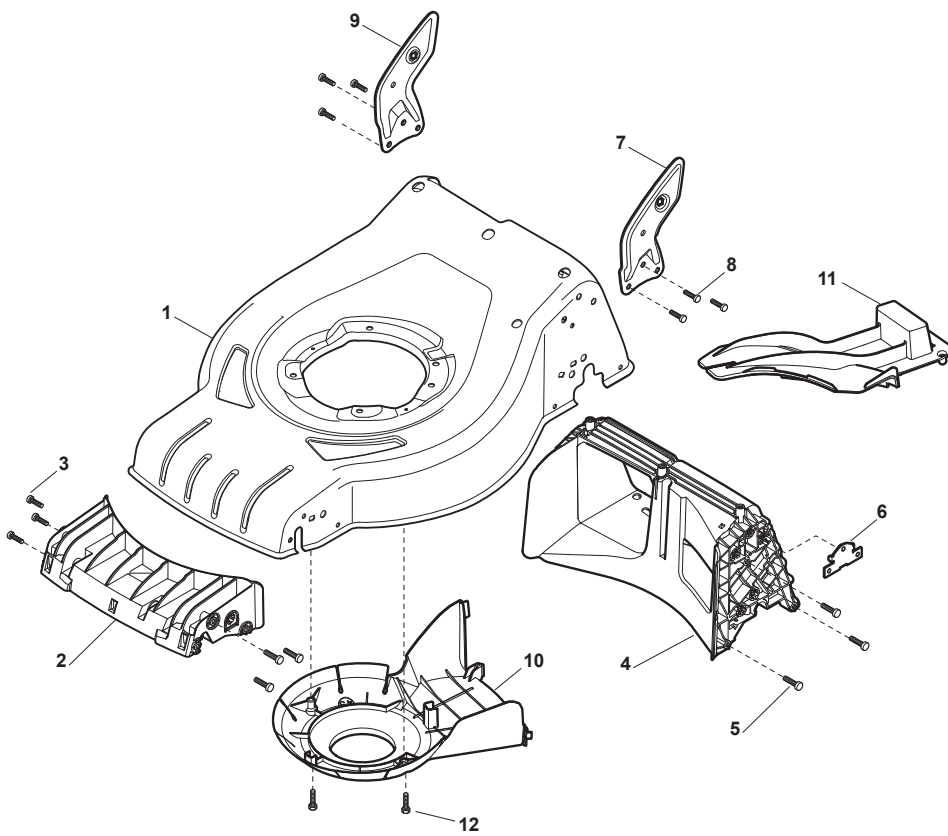

THIS INFORMATION IS NOT INTENDED FOR SALE OR RESALE, AND THIS NOTICE MUST REMAIN ON ALL COPIES.

Fig.	Q.ty	Part No	Description	Notes
1	1	381004730/0	Grey Deck	
2	1	322108308/0	Rear Conveyor Assy	
3	6	112728699/0	Screw	
4	1	322108302/0	Rear Conveyor Assy	
5	6	112728699/0	Screw	
6	2	322545213/0	Plate	
7	1	381005139/0	Left Bracket	
8	6	112727801/0	Screw	
9	1	381005137/0	Right Bracket	
10	1	322060250/0	Belt Protection	
11	1	322140244/0	Mulching Plug	
12	2	112728530/0	Screw	

Fig.	Q.ty	Part No	Description	Notes
1	1	381302853/0	Front Wheel Axle	
2	2	322545142/0	Plate	
3	4	112728698/0	Screw	
4	2	112521350/0	Washer	
5	2	112155000/0	Nut	
6	2	112436051/0	Plate	
7	1	322869677/0	Rod, Height Adjustment	
8	2	122519823/0	Pin	
9	1	122446193/0	Spring	
10	2	322600145/0	Protection, Wheel	It depends from the assortment
11	4	112728698/0	Screw	
12	2	322545152/0	Plate	
13	1	381302851/0	Rear Wheel Axle	
14	1	122534131/0	Pin	
15	1	381003356/0	Wheels Rear Adj. Lever	
16	1	122446192/0	Spring	
17	1	112154510/0	Nut	
18	2	322600239/0	Protection, Wheel	
21	2	112521350/0	Washer	
22	2	112155000/0	Nut	

Fig.	Q.ty	Part No	Description	Notes
1	1	381006739/1	Handle, Upper Part	
1	1	381006745/1	Handle, Upper Part with sponge handgrip	
2	1	122430313/0	Guide Spring	
3	1	112521330/0	Washer	
4	1	112154510/0	Nut	
5	1	118390020/0	Conduit Clip	
6	1	181003363/1	Lever, Engine Brake Black	Black
7	1	181030087/0	Cable, Thread Engine Brake	GGP /B&S Engine
8	1	112727783/0	Screw	
9	1	112154510/0	Nut	
10	1	181003364/0	Drive Control Lever	Black
11	1	381030051/0	Cable Rear Drive	
12	1	322551640/0	Plate	