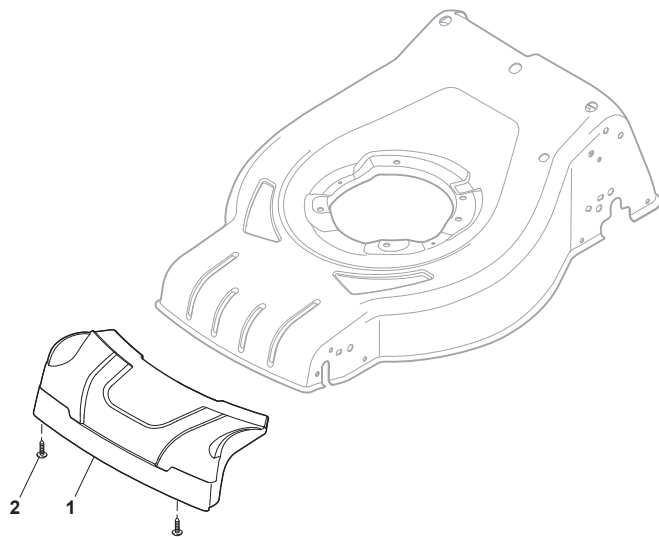

THIS INFORMATION IS NOT INTENDED FOR SALE OR RESALE, AND THIS NOTICE MUST REMAIN ON ALL COPIES.

Fig.	Q.ty	Part No	Description	Notes
1	1	381004730/0	Grey Deck	
2	1	322108308/0	Rear Conveyor Assy	
3	6	112728699/0	Screw	
4	1	322108302/0	Rear Conveyor Assy	
5	6	112728699/0	Screw	
6	2	322545213/0	Plate	
7	1	381005139/0	Left Bracket	
8	6	112727801/0	Screw	
9	1	381005137/0	Right Bracket	
10	1	322060250/0	Belt Protection	
11	1	322140244/0	Mulching Plug	
12	2	112728530/0	Screw	

Fig.	Q.ty	Part No	Description	Notes
1	1	381302853/0	Front Wheel Axle	
2	2	322545142/0	Plate	
3	4	112728698/0	Screw	
4	2	112521350/0	Washer	
5	2	112155000/0	Nut	
6	2	112436051/0	Plate	
7	1	322869677/0	Rod, Height Adjustment	
8	2	122519823/0	Pin	
9	1	122446193/0	Spring	
10	2	322600145/0	Protection, Wheel	It depends from the assortment
11	4	112728698/0	Screw	
12	2	322545152/0	Plate	
13	1	381302851/0	Rear Wheel Axle	
14	1	122534131/0	Pin	
15	1	381003356/0	Wheels Rear Adj. Lever	
16	1	122446192/0	Spring	
17	1	112154510/0	Nut	
18	2	322600239/0	Protection, Wheel	
21	2	112521350/0	Washer	
22	2	112155000/0	Nut	

Fig.	Q.ty	Part No	Description	Notes
1	1	381006739/1	Handle, Upper Part	
1	1	381006745/1	Handle, Upper Part with sponge handgrip	
2	1	122430313/0	Guide Spring	
3	1	112521330/0	Washer	
4	1	112154510/0	Nut	
5	1	118390020/0	Conduit Clip	
6	1	181003363/1	Lever, Engine Brake Black	Black
7	1	181030087/0	Cable, Thread Engine Brake	GGP /B&S Engine
8	1	112727783/0	Screw	
9	1	112154510/0	Nut	
10	1	181003364/0	Drive Control Lever	Black
11	1	381030051/0	Cable Rear Drive	
12	1	322551640/0	Plate	