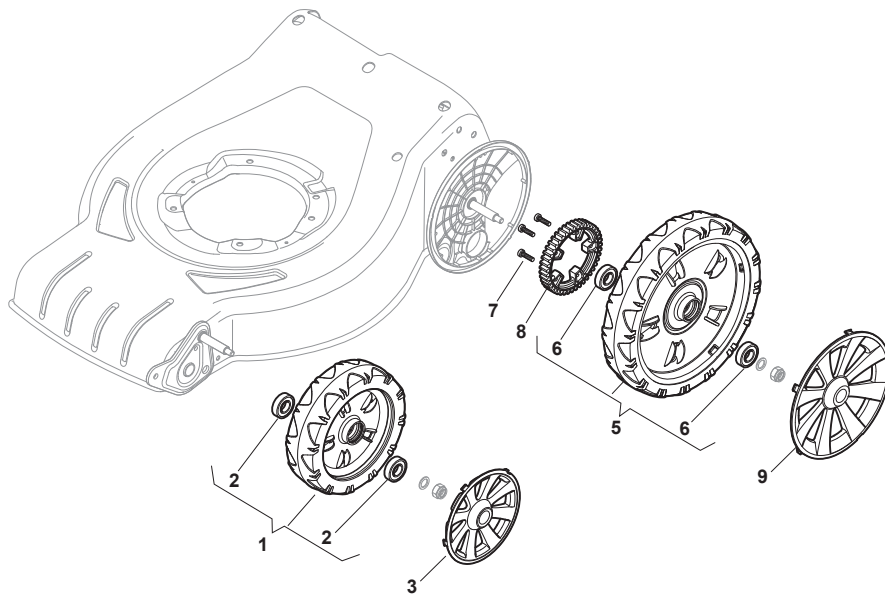

Fig.	Q.ty	Part No	Description	Notes
1	1	381302853/0	Front Wheel Axle	
2	2	322545142/0	Plate	
3	4	112728698/0	Screw	
4	2	112521350/0	Washer	
5	2	112155000/0	Nut	
6	2	112436051/0	Plate	
7	1	322869679/0	Rod, Height Adjustment	
8	2	122519823/0	Pin	
9	1	122446193/0	Spring	
10	2	322600145/0	Protection, Wheel	D. 200
11	4	112728698/0	Screw	
12	2	322545152/0	Plate	
13	1	381302849/0	Rear Wheel Axle	
14	1	122534131/0	Pin	
15	1	381003357/0	Wheels Rear Adj. Lever	
16	1	122446192/0	Spring	
17	1	112154510/0	Nut	
18	2	322600240/0	Protection, Wheel	
21	2	112521350/0	Washer	
22	2	112155000/0	Nut	

Fig.	Q.ty	Part No	Description	Notes
1	1	381006739/1	Handle, Upper Part	
1	1	381006745/1	Handle, Upper Part with sponge handgrip	
2	1	122430313/0	Guide Spring	
3	1	112521330/0	Washer	
4	1	112154510/0	Nut	
5	1	118390020/0	Conduit Clip	
6	1	181003363/1	Lever, Engine Brake Black	Black
7	1	181030088/0	Cable, Thread Engine Brake	
8	1	112727783/0	Screw	
9	1	112154510/0	Nut	
10	1	181003364/0	Drive Control Lever	Black
11	1	381030051/0	Cable Rear Drive	
12	1	322551640/0	Plate	

Fig.	Q.ty	Part No	Description	Notes
1	4	112608600/0	Seeger	
2	1	122570134/0	Left Pinion	
3	1	122570133/0	Right Pinion	
4	2	322042067/0	Bushing	
5	2	112521371/0	Washer	
6	1	181003092/0	Gear Box	
7	1	122601909/0	Pulley	
8	1	112645700/0	Elastic Pin	
9	1	122033283/0	Adjustment Rod	
10	1	135064196/0	Belt	
11	1	122041957/1	Bushing	
12	1	122450063/0	Spring	
13	1	322680009/0	Washer	
14	1	112154510/0	Nut	
15	1	122110230/0	Hub Cover	
16	2	122753000/0	Pin	

Fig.	Q.ty	Part No	Description	Notes
1	2	381007416/2	Wheel	
2	4	119216035/0	Bearing	
3	2	322110785/0	Hub Cap Grey	Grey
5	2	381007417/2	Wheel	
6	4	119216035/0	Bearing	
7	6	112728706/0	Screw	
8	2	322120115/0	Wheels Crown	
9	2	322110786/0	Hub Cap Grey	Grey