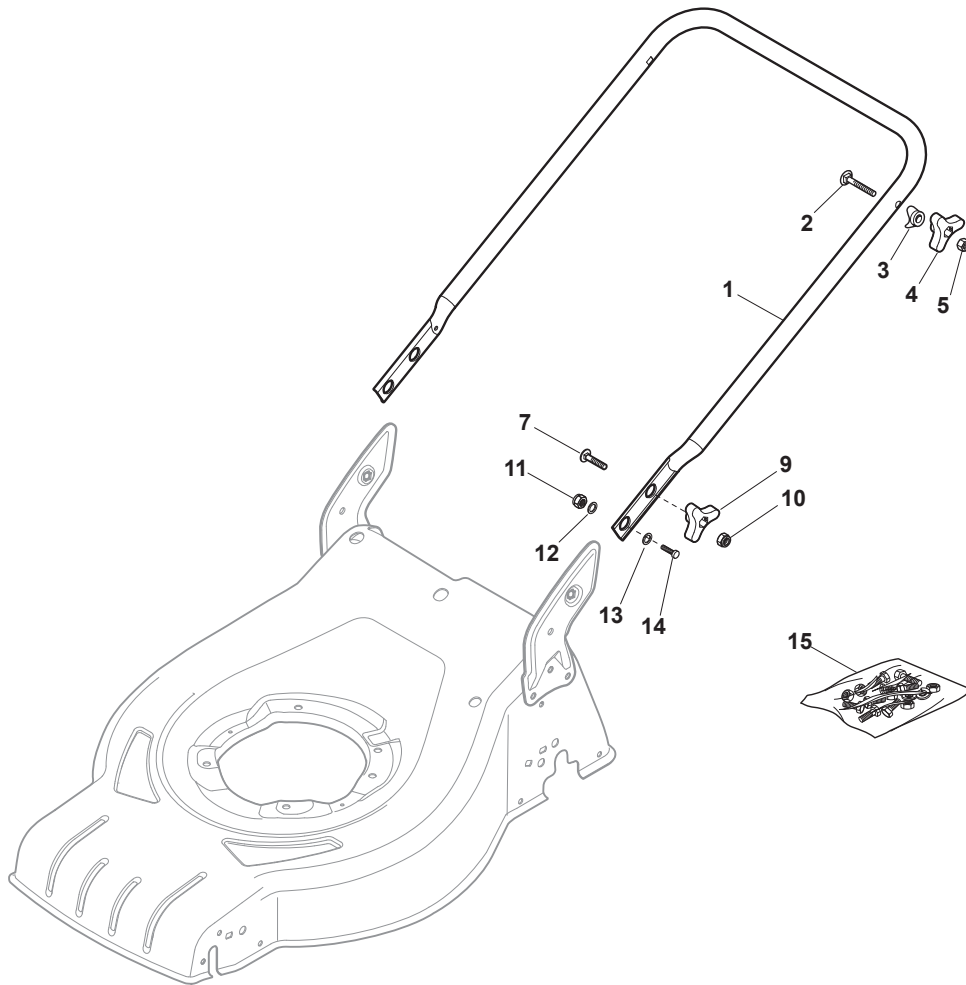

Fig.	Q.ty	Part No	Description	Notes
1	1	381302853/0	Front Wheel Axle	
2	2	322545142/0	Plate	
3	4	112728698/0	Screw	
4	2	112521350/0	Washer	
5	2	112155000/0	Nut	
6	2	112436051/0	Plate	
7	1	322869679/0	Rod, Height Adjustment	
8	2	122519823/0	Pin	
9	1	122446193/0	Spring	
10	2	322600145/0	Protection, Wheel	D. 200
11	4	112728698/0	Screw	
12	2	322545152/0	Plate	
13	1	381302849/0	Rear Wheel Axle	
14	1	122534131/0	Pin	
15	1	381003357/0	Wheels Rear Adj. Lever	
16	1	122446192/0	Spring	
17	1	112154510/0	Nut	
18	2	322600240/0	Protection, Wheel	
21	2	112521350/0	Washer	
22	2	112155000/0	Nut	

Petrol Lawn Mower Mask

Issue 40 - 2016

Fig.	Q.ty	Part No	Description	Notes
1	1	322226171/0	Mask, Black	
2	2	112728698/0	Screw	

Fig.	Q.ty	Part No	Description	Notes
1	1	381006785/0	Handle Lower Part	Black
2	2	112819110/0	Screw	
3	2	122671651/0	Washer	
5	2	112293200/0	Nut	
7	2	112818900/0	Screw	
10	2	112293200/0	Nut	
11	2	112155000/0	Nut	
12	2	112521350/0	Washer	
13	2	112369500/0	Elastic Washer	
14	2	112760605/0	Screw	

Fig.	Q.ty	Part No	Description	Notes
1	1	381006739/1	Handle, Upper Part	
1	1	381006745/1	Handle, Upper Part with sponge handgrip	
2	1	122430313/0	Guide Spring	
3	1	112521330/0	Washer	
4	1	112154510/0	Nut	
5	1	118390020/0	Conduit Clip	
6	1	181003363/1	Lever, Engine Brake Black	Black
7	1	181030088/0	Cable, Thread Engine Brake	
8	1	112727783/0	Screw	
9	1	112154510/0	Nut	
10	1	181003364/0	Drive Control Lever	Black
11	1	381030051/0	Cable Rear Drive	
12	1	322551640/0	Plate	

Fig.	Q.ty	Part No	Description	Notes
1	4	112608600/0	Seeger	
2	1	122570134/0	Left Pinion	
3	1	122570133/0	Right Pinion	
4	2	322042067/0	Bushing	
5	2	112521371/0	Washer	
6	1	181003092/0	Gear Box	
7	1	122601909/0	Pulley	
8	1	112645700/0	Elastic Pin	
9	1	122033283/0	Adjustment Rod	
10	1	135064196/0	Belt	
11	1	122041957/1	Bushing	
12	1	122450063/0	Spring	
13	1	322680009/0	Washer	
14	1	112154510/0	Nut	
15	1	122110230/0	Hub Cover	
16	2	122753000/0	Pin	