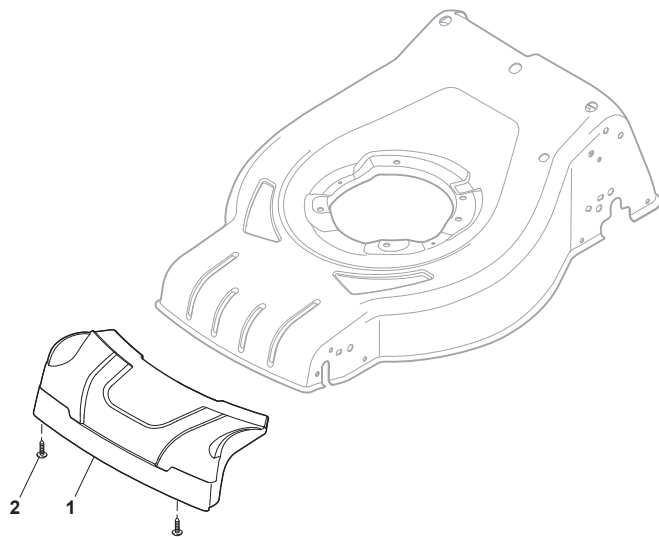

Parts Catalogue

for model
BG SERIE-3 _ CRC 534 WSH

- Use GLOBAL GARDEN PRODUCT Genuine Spare Parts specified in the parts list for repair and/or replacement.
- The contents described in the parts list may change due to improvement.
- The drawings of the spare parts are only indicative and might not represent the part in question exactly.
- The indications "right" - "left" - "front" - "rear" refer to the position of the operator when using the machine.
- When placing orders of parts for repair and/or replacement, make sure that the illustrated parts list is the one applying to the machine's year of manufacture, as shown on the identification plate attached to the machine.

THIS INFORMATION IS NOT INTENDED FOR SALE OR RESALE, AND THIS NOTICE MUST REMAIN ON ALL COPIES.

Fig.	Q.ty	Part No	Description	Notes
1	1	381004730/0	Grey Deck	
2	1	322108308/0	Rear Conveyor Assy	
3	6	112728699/0	Screw	
4	1	322108302/0	Rear Conveyor Assy	
5	6	112728699/0	Screw	
6	2	322545213/0	Plate	
7	1	381005167/0	Left Bracket	
8	6	112727801/0	Screw	
9	1	381005165/0	Right Bracket	
10	1	322060250/0	Belt Protection	
11	1	322140244/0	Mulching Plug	
12	2	112728530/0	Screw	

Fig.	Q.ty	Part No	Description	Notes
1	1	381302853/0	Front Wheel Axle	
2	2	322545142/0	Plate	
3	4	112728698/0	Screw	
4	2	112521350/0	Washer	
5	2	112155000/0	Nut	
6	2	112436051/0	Plate	
7	1	322869679/0	Rod, Height Adjustment	
8	2	122519823/0	Pin	
9	1	122446193/0	Spring	
10	2	322600145/0	Protection, Wheel	D. 200
11	4	112728698/0	Screw	
12	2	322545152/0	Plate	
13	1	381302849/0	Rear Wheel Axle	
14	1	122534131/0	Pin	
15	1	381003357/0	Wheels Rear Adj. Lever	
16	1	122446192/0	Spring	
17	1	112154510/0	Nut	
18	2	322600240/0	Protection, Wheel	
21	2	112521350/0	Washer	
22	2	112155000/0	Nut	