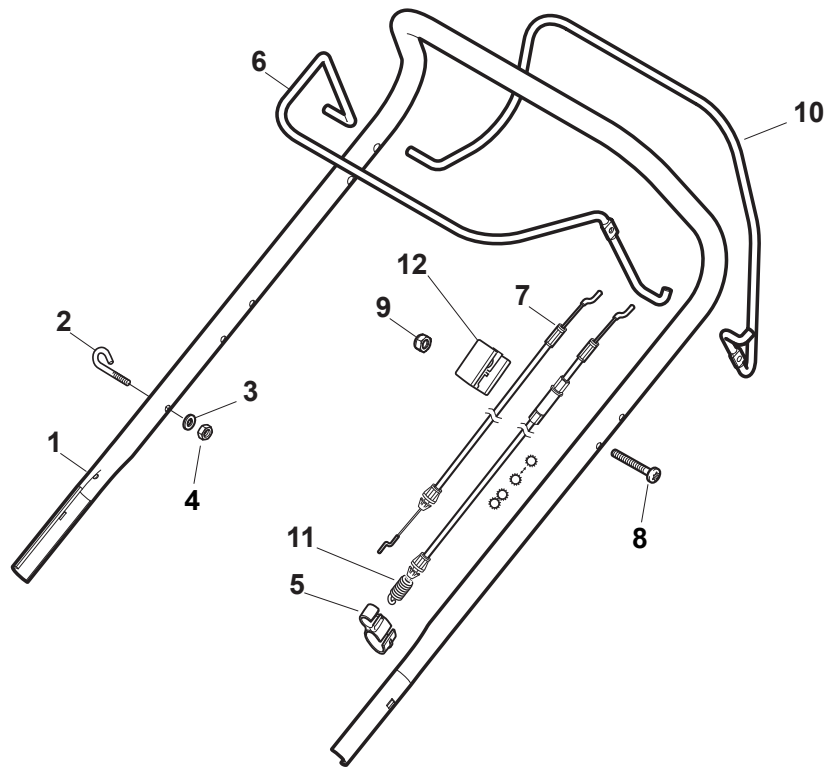

Fig.	Q.ty	Part No	Description	Notes
1	1	381302853/0	Front Wheel Axle	
2	2	322545142/0	Plate	
3	4	112728698/0	Screw	
4	2	112521350/0	Washer	
5	2	112155000/0	Nut	
6	2	112436051/0	Plate	
7	1	322869679/0	Rod, Height Adjustment	
8	2	122519823/0	Pin	
9	1	122446193/0	Spring	
10	2	322600145/0	Protection, Wheel	D. 200
11	4	112728698/0	Screw	
12	2	322545152/0	Plate	
13	1	381302849/0	Rear Wheel Axle	
14	1	122534131/0	Pin	
15	1	381003357/0	Wheels Rear Adj. Lever	
16	1	122446192/0	Spring	
17	1	112154510/0	Nut	
18	2	322600240/0	Protection, Wheel	
21	2	112521350/0	Washer	
22	2	112155000/0	Nut	

Fig.	Q.ty	Part No	Description	Notes
1	1	381006739/1	Handle, Upper Part	
1	1	381006745/1	Handle, Upper Part with sponge handgrip	
2	1	122430313/0	Guide Spring	
3	1	112521330/0	Washer	
4	1	112154510/0	Nut	
5	1	118390020/0	Conduit Clip	
6	1	181003363/1	Lever, Engine Brake Black	Black
7	1	181030088/0	Cable, Thread Engine Brake	
8	1	112727783/0	Screw	
9	1	112154510/0	Nut	
10	1	181003364/0	Drive Control Lever	Black
11	1	381030051/0	Cable Rear Drive	
12	1	322551640/0	Plate	

Fig.	Q.ty	Part No	Description	Notes
1	4	112608600/0	Seeger	
2	1	122570134/0	Left Pinion	
3	1	122570133/0	Right Pinion	
4	2	322042067/0	Bushing	
5	2	112521371/0	Washer	
6	1	181003092/0	Gear Box	
7	1	122601909/0	Pulley	
8	1	112645700/0	Elastic Pin	
9	1	122033283/0	Adjustment Rod	
10	1	135064196/0	Belt	
11	1	122041957/1	Bushing	
12	1	122450063/0	Spring	
13	1	322680009/0	Washer	
14	1	112154510/0	Nut	
15	1	122110230/0	Hub Cover	
16	2	122753000/0	Pin	

Fig.	Q.ty	Part No	Description	Notes
1	2	381007416/2	Wheel	
2	4	119216035/0	Bearing	
3	2	322110785/0	Hub Cap Grey	Grey
5	2	381007417/2	Wheel	
6	4	119216035/0	Bearing	
7	6	112728706/0	Screw	
8	2	322120115/0	Wheels Crown	
9	2	322110786/0	Hub Cap Grey	Grey