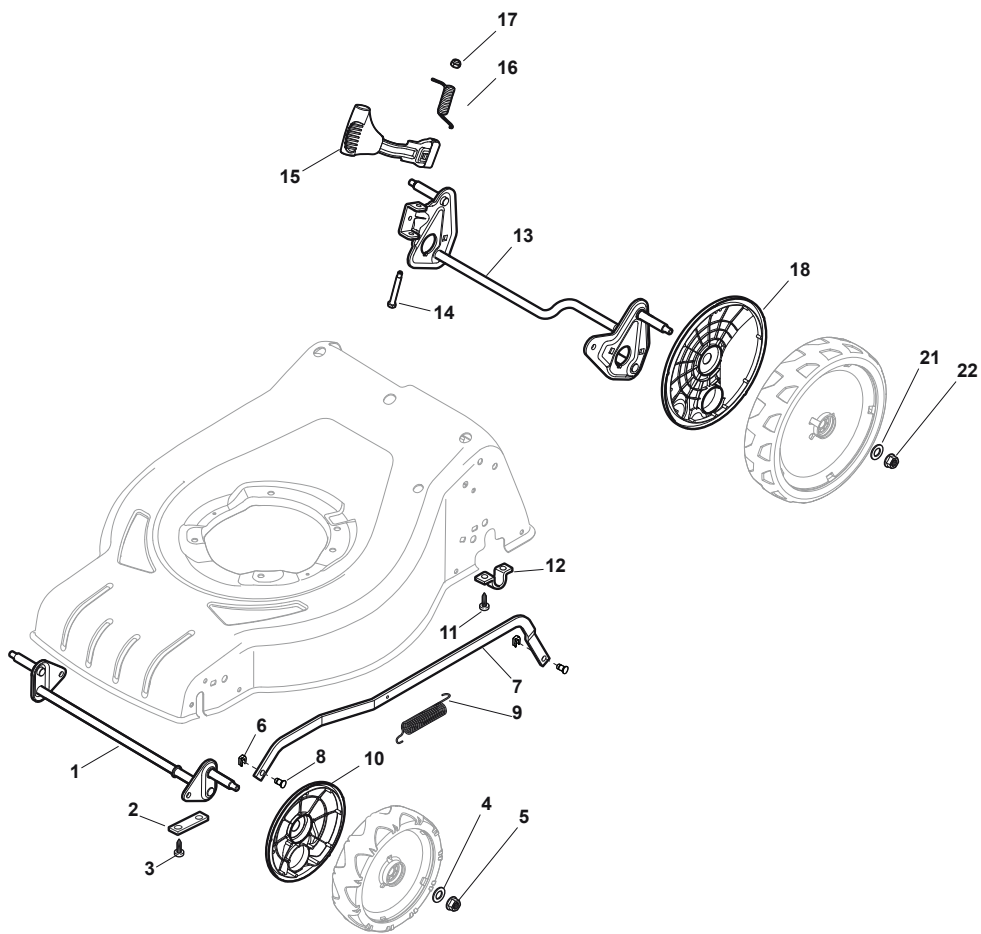

THIS INFORMATION IS NOT INTENDED FOR SALE OR RESALE, AND THIS NOTICE MUST REMAIN ON ALL COPIES.

Fig.	Q.ty	Part No	Description	Notes
1	1	381004730/0	Grey Deck	
2	1	322108308/0	Rear Conveyor Assy	
3	6	112728699/0	Screw	
4	1	322108302/0	Rear Conveyor Assy	
5	6	112728699/0	Screw	
6	2	322545213/0	Plate	
7	1	381005167/0	Left Bracket	
8	6	112727801/0	Screw	
9	1	381005165/0	Right Bracket	
10	1	322060250/0	Belt Protection	
11	1	322140244/0	Mulching Plug	
12	2	112728530/0	Screw	

Fig.	Q.ty	Part No	Description	Notes
1	1	381302853/0	Front Wheel Axle	
2	2	322545142/0	Plate	
3	4	112728698/0	Screw	
4	2	112521350/0	Washer	
5	2	112155000/0	Nut	
6	2	112436051/0	Plate	
7	1	322869679/0	Rod, Height Adjustment	
8	2	122519823/0	Pin	
9	1	122446193/0	Spring	
10	2	322600145/0	Protection, Wheel	D. 200
11	4	112728698/0	Screw	
12	2	322545152/0	Plate	
13	1	381302849/0	Rear Wheel Axle	
14	1	122534131/0	Pin	
15	1	381003357/0	Wheels Rear Adj. Lever	
16	1	122446192/0	Spring	
17	1	112154510/0	Nut	
18	2	322600240/0	Protection, Wheel	
21	2	112521350/0	Washer	
22	2	112155000/0	Nut	

Fig.	Q.ty	Part No	Description	Notes
1	1	381006739/1	Handle, Upper Part	
1	1	381006745/1	Handle, Upper Part with sponge handgrip	
2	1	122430313/0	Guide Spring	
3	1	112521330/0	Washer	
4	1	112154510/0	Nut	
5	1	118390020/0	Conduit Clip	
6	1	181003363/1	Lever, Engine Brake Black	Black
7	1	181030088/0	Cable, Thread Engine Brake	
8	1	112727783/0	Screw	
9	1	112154510/0	Nut	
10	1	181003364/0	Drive Control Lever	Black
11	1	381030051/0	Cable Rear Drive	
12	1	322551640/0	Plate	

Fig.	Q.ty	Part No	Description	Notes
1	4	112608600/0	Seeger	
2	1	122570134/0	Left Pinion	
3	1	122570133/0	Right Pinion	
4	2	322042067/0	Bushing	
5	2	112521371/0	Washer	
6	1	181003092/0	Gear Box	
7	1	122601909/0	Pulley	
8	1	112645700/0	Elastic Pin	
9	1	122033283/0	Adjustment Rod	
10	1	135064196/0	Belt	
11	1	122041957/1	Bushing	
12	1	122450063/0	Spring	
13	1	322680009/0	Washer	
14	1	112154510/0	Nut	
15	1	122110230/0	Hub Cover	
16	2	122753000/0	Pin	