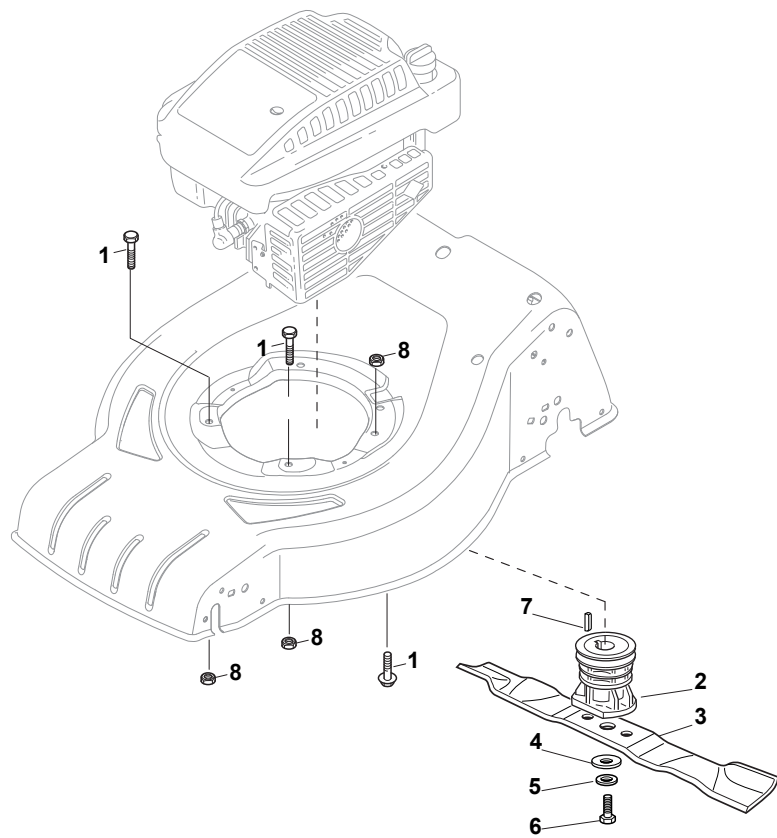

Fig.	Q.ty	Part No	Description	Notes
1	4	112608600/0	Seeger	
2	1	122570134/0	Left Pinion	
3	1	122570133/0	Right Pinion	
4	2	322042067/0	Bushing	
5	2	112521371/0	Washer	
6	1	181003092/0	Gear Box	
7	1	122601909/0	Pulley	
8	1	112645700/0	Elastic Pin	
9	1	122033283/0	Adjustment Rod	
10	1	135064196/0	Belt	
11	1	122041957/1	Bushing	
12	1	122450063/0	Spring	
13	1	322680009/0	Washer	
14	1	112154510/0	Nut	
15	1	122110230/0	Hub Cover	
16	2	122753000/0	Pin	

Fig.	Q.ty	Part No	Description	Notes
1	2	381007416/2	Wheel	
2	4	119216035/0	Bearing	
3	2	322110785/0	Hub Cap Grey	Grey
5	2	381007417/2	Wheel	
6	4	119216035/0	Bearing	
7	6	112728706/0	Screw	
8	2	322120115/0	Wheels Crown	
9	2	322110786/0	Hub Cap Grey	Grey

Petrol Lawn Mower Honda Engine Cover

Issue 40 - 2016

Fig.	Q.ty	Part No	Description	Notes
1	1	322055514/0	Grey Cover	
2	1	322055515/1	Yellow Engine Cowling	

Fig.	Q.ty	Part No	Description	Notes
1	3	112735108/1	Screw	
2	1	122465608/2	Hub With Pulley, Crankshaft Ø 25	
3	1	181004459/0	Blade	
4	1	122160400/0	Elastic Disc	
5	1	112523080/0	Washer	
6	1	112735698/0	Screw	
7	1	112139150/0	Feather, Crankshaft Ø 25	
8	3	112154210/0	Nut	

Fig.	Q.ty	Part No	Description	Notes
1	1	322785331/0	Black Stone Guard Support	
2	1	122450464/0	Spring	
3	1	322109554/0	Stone Guard Supp. Cover Black	Black
3	1	322109557/0	Stone Guard Supp. Cover Grey	Grey
4	3	112728699/0	Screw	
5	1	322600206/1	Stone Guard, Black	Black
5	1	322600216/1	Stone Guard, Grey	Grey
6	1	322393643/0	Handle, Black	Black
6	1	322393645/0	Grasscatcher Handle	Grey
7	1	322486260/0	Grasscatcher Upper Part, Black	Black
7	1	322486263/0	Grasscatcher Upper Part Grey	Grey
8	1	322486261/0	Grasscatcher Lower Part, Black	Black
8	1	322486267/0	Grasscatcher Lower Part Grey	Grey