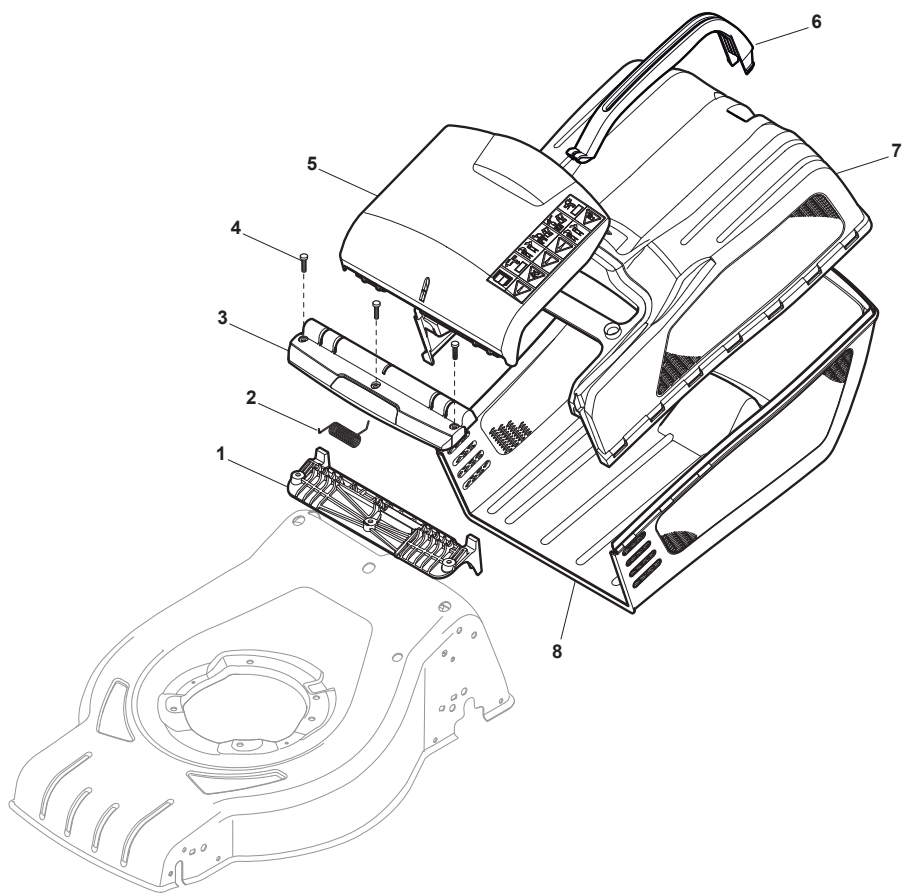

Fig.	Q.ty	Part No	Description	Notes
1	4	112608600/0	Seeger	
2	1	122570134/0	Left Pinion	
3	1	122570133/0	Right Pinion	
4	2	322042067/0	Bushing	
5	2	112521371/0	Washer	
6	1	181003092/0	Gear Box	
7	1	122601909/0	Pulley	
8	1	112645700/0	Elastic Pin	
9	1	122033283/0	Adjustment Rod	
10	1	135064196/0	Belt	
11	1	122041957/1	Bushing	
12	1	122450063/0	Spring	
13	1	322680009/0	Washer	
14	1	112154510/0	Nut	
15	1	122110230/0	Hub Cover	
16	2	122753000/0	Pin	

Fig.	Q.ty	Part No	Description	Notes
1	2	381007416/2	Wheel	
2	4	119216035/0	Bearing	
3	2	322110785/0	Hub Cap Grey	Grey
5	2	381007417/2	Wheel	
6	4	119216035/0	Bearing	
7	6	112728706/0	Screw	
8	2	322120115/0	Wheels Crown	
9	2	322110786/0	Hub Cap Grey	Grey

Petrol Lawn Mower Honda Engine Cover

Issue 40 - 2016

Fig.	Q.ty	Part No	Description	Notes
1	1	322055514/0	Grey Cover	
2	1	322055515/1	Yellow Engine Cowling	

Fig.	Q.ty	Part No	Description	Notes
1	3	112735108/1	Screw	
2	1	122465608/2	Hub With Pulley, Crankshaft Ø 25	
3	1	181004459/0	Blade	
4	1	122160400/0	Elastic Disc	
5	1	112523080/0	Washer	
6	1	112735698/0	Screw	
7	1	112139150/0	Feather, Crankshaft Ø 25	
8	3	112154210/0	Nut	

Fig.	Q.ty	Part No	Description	Notes
1	1	322785331/0	Black Stone Guard Support	
2	1	122450464/0	Spring	
3	1	322109554/0	Stone Guard Supp. Cover Black	Black
3	1	322109557/0	Stone Guard Supp. Cover Grey	Grey
4	3	112728699/0	Screw	
5	1	322600206/1	Stone Guard, Black	Black
5	1	322600216/1	Stone Guard, Grey	Grey
6	1	322393643/0	Handle, Black	Black
6	1	322393645/0	Grasscatcher Handle	Grey
7	1	322486260/0	Grasscatcher Upper Part, Black	Black
7	1	322486263/0	Grasscatcher Upper Part Grey	Grey
8	1	322486261/0	Grasscatcher Lower Part, Black	Black
8	1	322486267/0	Grasscatcher Lower Part Grey	Grey