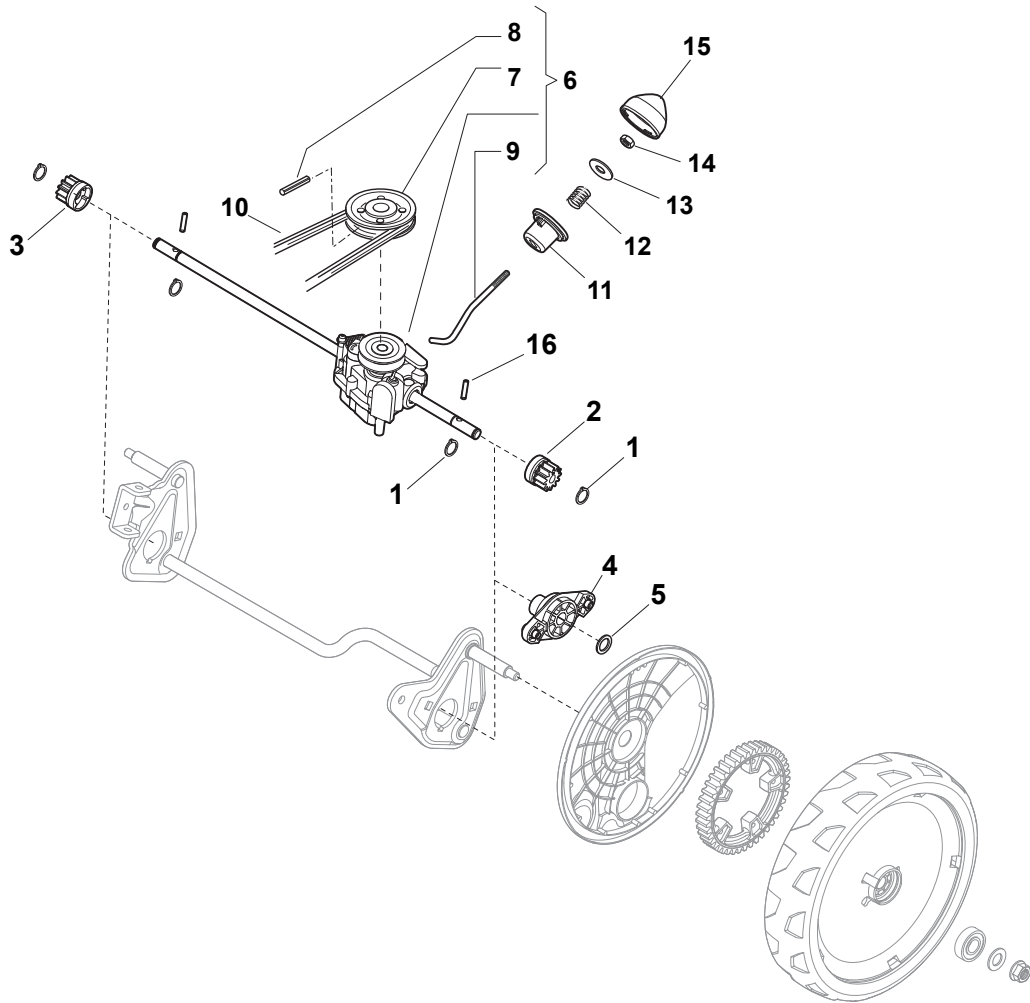

Fig.	Q.ty	Part No	Description	Notes
1	1	381302853/0	Front Wheel Axle	
2	2	322545142/0	Plate	
3	4	112728698/0	Screw	
4	2	112521350/0	Washer	
5	2	112155000/0	Nut	
6	2	112436051/0	Plate	
7	1	322869679/0	Rod, Height Adjustment	
8	2	122519823/0	Pin	
9	1	122446193/0	Spring	
10	2	322600145/0	Protection, Wheel	D. 200
11	4	112728698/0	Screw	
12	2	322545152/0	Plate	
13	1	381302849/0	Rear Wheel Axle	
14	1	122534131/0	Pin	
15	1	381003357/0	Wheels Rear Adj. Lever	
16	1	122446192/0	Spring	
17	1	112154510/0	Nut	
18	2	322600240/0	Protection, Wheel	
21	2	112521350/0	Washer	
22	2	112155000/0	Nut	

Fig.	Q.ty	Part No	Description	Notes
1	1	381006739/1	Handle, Upper Part	
1	1	381006745/1	Handle, Upper Part with sponge handgrip	
2	1	122430313/0	Guide Spring	
3	1	112521330/0	Washer	
4	1	112154510/0	Nut	
5	1	118390020/0	Conduit Clip	
6	1	181003363/1	Lever, Engine Brake Black	Black
7	1	181030088/0	Cable, Thread Engine Brake	
8	1	112727783/0	Screw	
9	1	112154510/0	Nut	
10	1	181003364/0	Drive Control Lever	Black
11	1	381030051/0	Cable Rear Drive	
12	1	322551640/0	Plate	

Fig.	Q.ty	Part No	Description	Notes
1	4	112608600/0	Seeger	
2	1	122570134/0	Left Pinion	
3	1	122570133/0	Right Pinion	
4	2	322042067/0	Bushing	
5	2	112521371/0	Washer	
6	1	181003092/0	Gear Box	
7	1	122601909/0	Pulley	
8	1	112645700/0	Elastic Pin	
9	1	122033283/0	Adjustment Rod	
10	1	135064196/0	Belt	
11	1	122041957/1	Bushing	
12	1	122450063/0	Spring	
13	1	322680009/0	Washer	
14	1	112154510/0	Nut	
15	1	122110230/0	Hub Cover	
16	2	122753000/0	Pin	

Fig.	Q.ty	Part No	Description	Notes
1	2	381007416/2	Wheel	
2	4	119216035/0	Bearing	
3	2	322110785/0	Hub Cap Grey	Grey
5	2	381007417/2	Wheel	
6	4	119216035/0	Bearing	
7	6	112728706/0	Screw	
8	2	322120115/0	Wheels Crown	
9	2	322110786/0	Hub Cap Grey	Grey