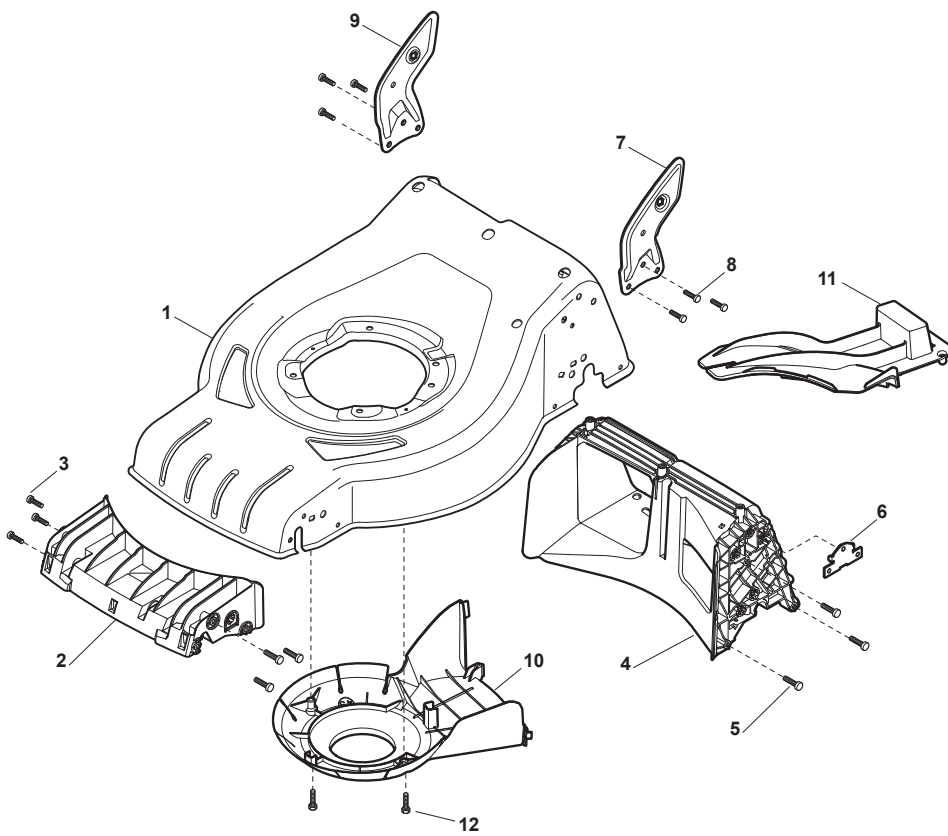

Fig.	Q.ty	Part No	Description	Notes
1	1	381004730/0	Grey Deck	
2	1	322108308/0	Rear Conveyor Assy	
3	6	112728699/0	Screw	
4	1	322108302/0	Rear Conveyor Assy	
5	6	112728699/0	Screw	
6	2	322545213/0	Plate	
7	1	381005167/0	Left Bracket	
8	6	112727801/0	Screw	
9	1	381005165/0	Right Bracket	
10	1	322060250/0	Belt Protection	
11	1	322140244/0	Mulching Plug	
12	2	112728530/0	Screw