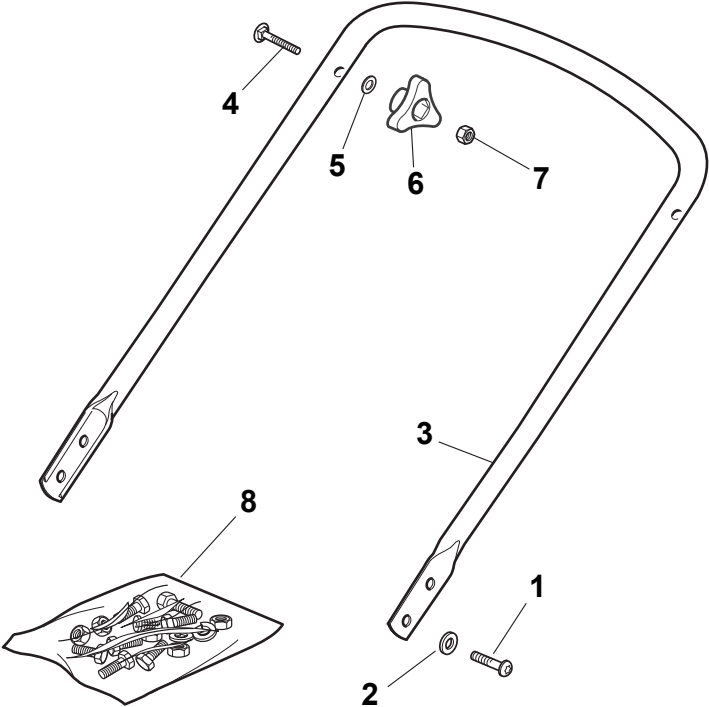

THIS INFORMATION IS NOT INTENDED FOR SALE OR RESALE, AND THIS NOTICE MUST REMAIN ON ALL COPIES.

Engineered to amaze you

Fig.	Q.ty	Part No	Description	Notes
1	1	381004883/0	Red Deck	
2	2	122131750/0	Nut	
3	1	322735561/0	Sector, Height Adjustment Left	
4	2	381003306/0	Lever, Height Adjustment	
5	2	322600170/0	Protection, Wheel	
6	2	122524324/0	Pin	
7	2	112155000/0	Nut	
8	2	325670011/0	Antifriction Washer	
9	1	322735559/0	Sector, Height Adjustment Right	
22	2	112530150/0	Spring Washer	

Fig.	Q.ty	Part No	Description	Notes
1	1	322108273/1	Front Conveyor Assy	
2	6	112728686/0	Screw	
5	1	322108391/0	Rear Conveyor Assy	
6	4	322545189/0	Plate	
7	2	112728686/0	Screw	
8	2	112735645/0	Screw	
21	1	322060301/0	Protection, Belt	

Fig.	Q.ty	Part No	Description	Notes
1	4	112760605/0	Screw	
2	4	112521350/0	Washer	
3	1	381006568/0	Handle Lower Part	
4	1	112819120/0	Screw	
5	2	122671651/0	Washer	
6	2	122399900/0	Knob	
7	2	112293200/0	Nut	
8	1	381008696/0	Outfit, Screws	

Fig.	Q.ty	Part No	Description	Notes
1	1	381006739/1	Handle, Upper Part	
1	1	381006745/1	Handle, Upper Part with sponge handgrip	
2	1	122430313/0	Guide Spring	
3	1	112521330/0	Washer	
4	1	112154510/0	Nut	
5	1	118390020/0	Conduit Clip	
6	1	381003365/0	Lever, Engine Brake Yellow	Yellow
7	1	181030056/0	Cable, Thread Engine Brake	B&S Engine
8	1	112727783/0	Screw	
9	1	112154510/0	Nut	
10	1	381003366/0	Lever, Driving Yellow	Yellow
11	1	381030082/0	Cable Rear Drive	
12	1	322551640/0	Plate	