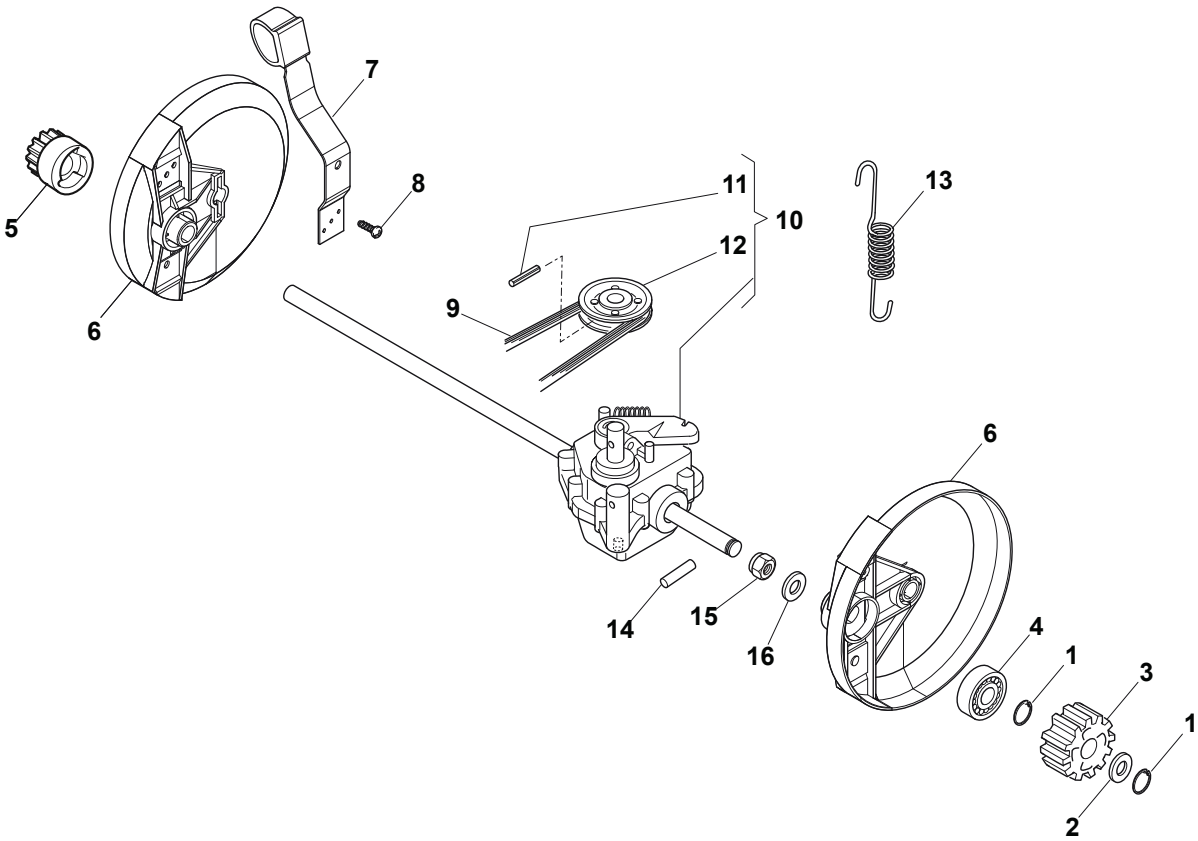

Fig.	Q.ty	Part No	Description	Notes
1	4	112760605/0	Screw	
2	4	112521350/0	Washer	
3	1	381006568/0	Handle Lower Part	
4	1	112819120/0	Screw	
5	2	122671651/0	Washer	
6	2	122399900/0	Knob	
7	2	112293200/0	Nut	
8	1	381008696/0	Outfit, Screws	

Fig.	Q.ty	Part No	Description	Notes
1	1	381006739/1	Handle, Upper Part	
1	1	381006745/1	Handle, Upper Part with sponge handgrip	
2	1	122430313/0	Guide Spring	
3	1	112521330/0	Washer	
4	1	112154510/0	Nut	
5	1	118390020/0	Conduit Clip	
6	1	381003365/0	Lever, Engine Brake Yellow	Yellow
7	1	181030056/0	Cable, Thread Engine Brake	B&S Engine
8	1	112727783/0	Screw	
9	1	112154510/0	Nut	
10	1	381003366/0	Lever, Driving Yellow	Yellow
11	1	381030082/0	Cable Rear Drive	
12	1	322551640/0	Plate	

Fig.	Q.ty	Part No	Description	Notes
1	4	112608600/0	Seeger	
2	2	112521370/0	Washer	
3	2	322570136/0	Left Pinion	
4	2	119216035/0	Bearing	
5	2	322570135/0	Right Pinion	
6	2	322600348/0	Protection, Wheel	
7	2	381003303/0	Lever, Height Adjustment	
8	4	112728689/0	Screw	
9	1	135063710/0	Belt	
10	1	181003124/0	Gear Box	
11	1	112645705/0	Elastic Pin	
12	1	122601909/0	Pulley	
13	1	122430254/0	Spring	
14	2	122753000/0	Pin	
15	2	112155000/0	Nut	
16	2	325670011/0	Antifriction Washer	

Fig.	Q.ty	Part No	Description	Notes
1	8	122034508/0	Bushing	
2	2	322686091/1	Wheel	
3	4	122524341/0	Pin	
4	2	322110491/0	Hub Cap Grey	Grey
5	2	322686092/0	Wheel	
6	2	322110492/0	Hub Cap Grey	Grey
7	2	112523050/0	Washer	
8	2	122524341/0	Pin	