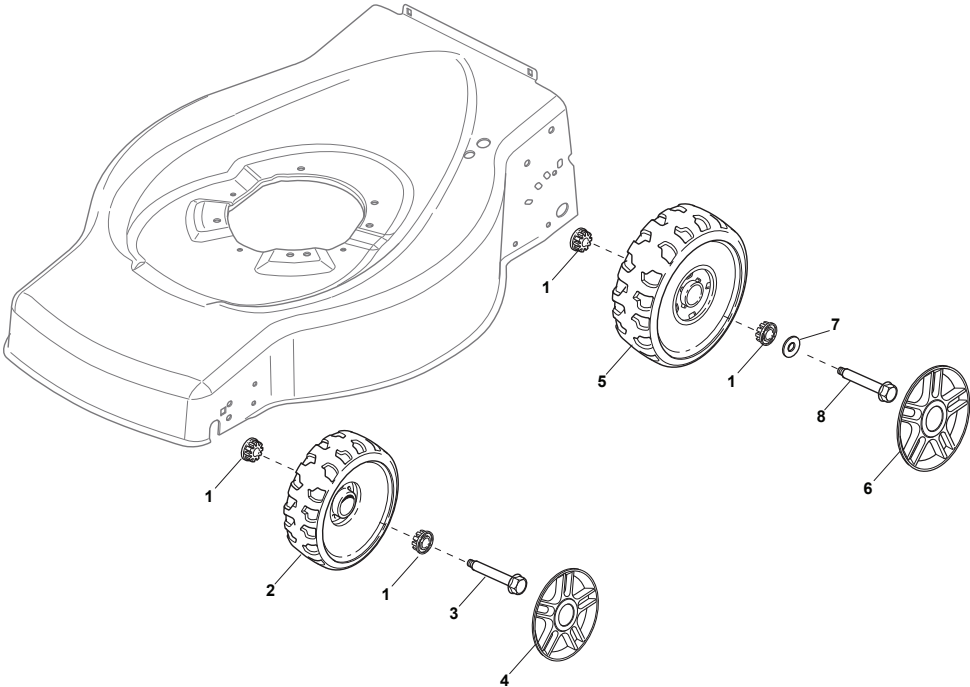

Fig.	Q.ty	Part No	Description	Notes
1	1	381006739/1	Handle, Upper Part	
1	1	381006745/1	Handle, Upper Part with sponge handgrip	
2	1	122430313/0	Guide Spring	
3	1	112521330/0	Washer	
4	1	112154510/0	Nut	
5	1	118390020/0	Conduit Clip	
6	1	381003365/0	Lever, Engine Brake Yellow	Yellow
7	1	181030056/0	Cable, Thread Engine Brake	B&S Engine
8	1	112727783/0	Screw	
9	1	112154510/0	Nut	
10	1	381003366/0	Lever, Driving Yellow	Yellow
11	1	381030082/0	Cable Rear Drive	
12	1	322551640/0	Plate	

Fig.	Q.ty	Part No	Description	Notes
1	4	112608600/0	Seeger	
2	2	112521370/0	Washer	
3	2	322570136/0	Left Pinion	
4	2	119216035/0	Bearing	
5	2	322570135/0	Right Pinion	
6	2	322600348/0	Protection, Wheel	
7	2	381003303/0	Lever, Height Adjustment	
8	4	112728689/0	Screw	
9	1	135063710/0	Belt	
10	1	181003124/0	Gear Box	
11	1	112645705/0	Elastic Pin	
12	1	122601909/0	Pulley	
13	1	122430254/0	Spring	
14	2	122753000/0	Pin	
15	2	112155000/0	Nut	
16	2	325670011/0	Antifriction Washer	

Fig.	Q.ty	Part No	Description	Notes
1	8	122034508/0	Bushing	
2	2	322686091/1	Wheel	
3	4	122524341/0	Pin	
4	2	322110491/0	Hub Cap Grey	Grey
5	2	322686092/0	Wheel	
6	2	322110492/0	Hub Cap Grey	Grey
7	2	112523050/0	Washer	
8	2	122524341/0	Pin	