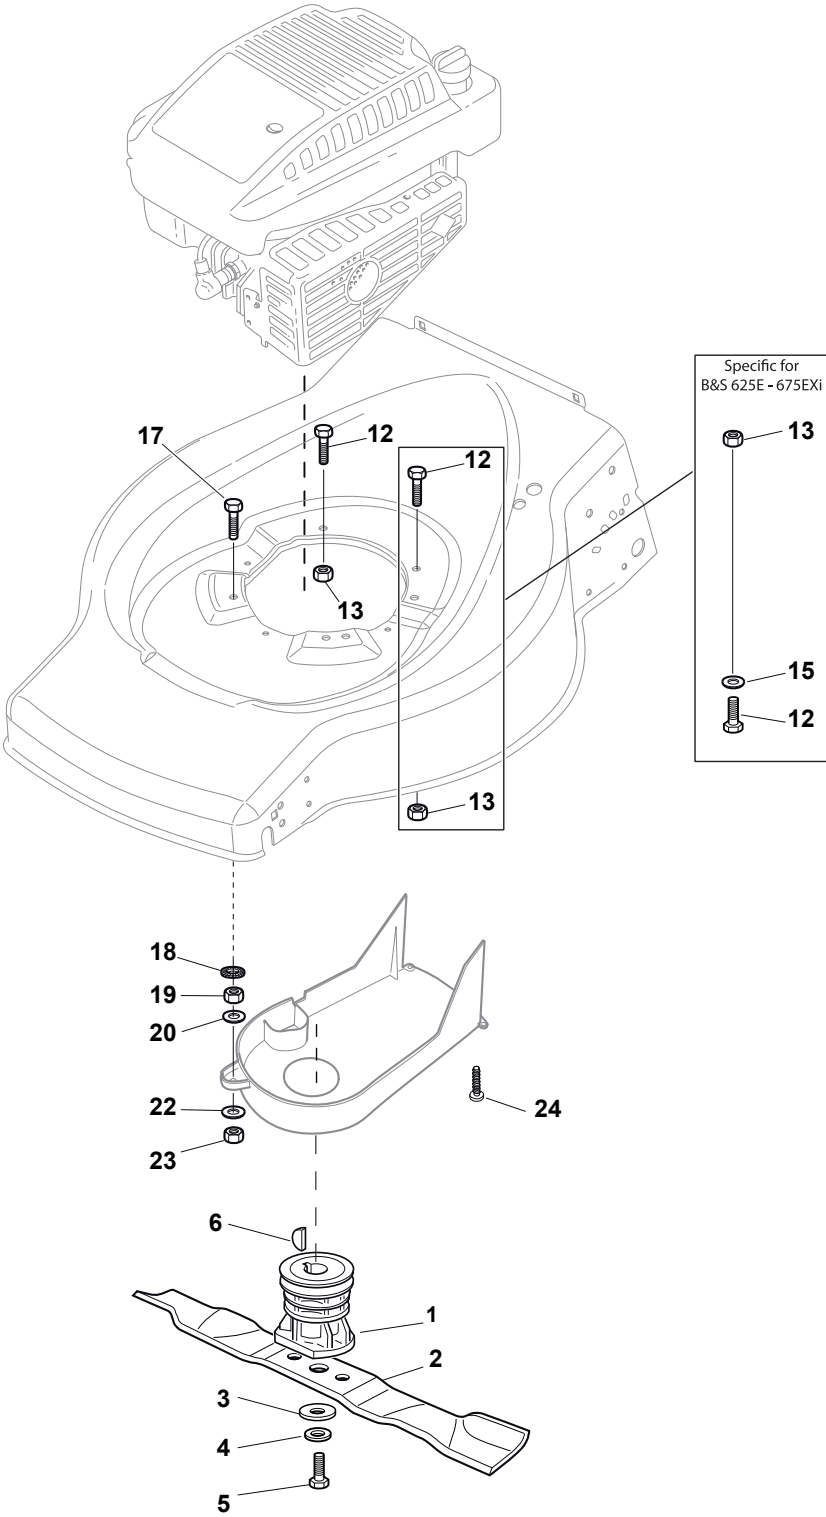

Fig.	Q.ty	Part No	Description	Notes
1	4	112760605/0	Screw	
2	4	112521350/0	Washer	
3	1	381006568/0	Handle Lower Part	
4	1	112819120/0	Screw	
5	2	122671651/0	Washer	
6	2	122399900/0	Knob	
7	2	112293200/0	Nut	
8	1	381008696/0	Outfit, Screws	

Fig.	Q.ty	Part No	Description	Notes
1	4	112608600/0	Seeger	
2	2	112521370/0	Washer	
3	2	322570136/0	Left Pinion	
4	2	119216035/0	Bearing	
5	2	322570135/0	Right Pinion	
6	2	322600348/0	Protection, Wheel	
7	2	381003303/0	Lever, Height Adjustment	
8	4	112728689/0	Screw	
9	1	135063710/0	Belt	
10	1	181003124/0	Gear Box	
11	1	112645705/0	Elastic Pin	
12	1	122601909/0	Pulley	
13	1	122430254/0	Spring	
14	2	122753000/0	Pin	
15	2	112155000/0	Nut	
16	2	325670011/0	Antifriction Washer	

Fig.	Q.ty	Part No	Description	Notes
1	8	122034508/0	Bushing	
2	2	322686091/1	Wheel	
3	4	122524341/0	Pin	
4	2	322110491/0	Hub Cap Grey	Grey
5	2	322686092/0	Wheel	
6	2	322110492/0	Hub Cap Grey	Grey
7	2	112523050/0	Washer	
8	2	122524341/0	Pin	

Fig.	Q.ty	Part No	Description	Notes
1	1	122465607/3	Hub With Pulley, Crankshaft Ø 22.2	
2	1	181004360/3	Mulching Blade	
3	1	122160400/0	Elastic Disc	
4	1	112523080/0	Washer	
5	1	112735698/0	Screw	
6	1	112139100/0	Key	
12	1	112691100/0	Screw	
13	3	112154210/0	Nut	
15	1	112521350/0	Washer	
17	3	112691100/0	Screw	
17	3	112691200/0	Screw	
18	1	112543002/0	Washer	
19	1	112293200/0	Nut	
20	1	122671651/0	Washer	
22	1	325670011/0	Antifriction Washer	
23	1	112155000/0	Nut	