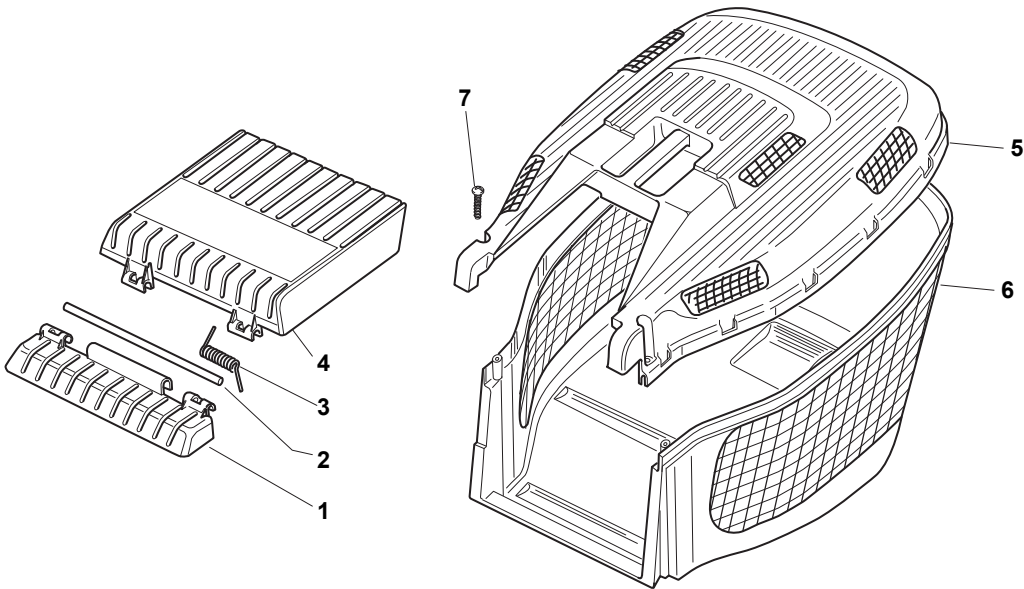

Fig.	Q.ty	Part No	Description	Notes
1	1	122465607/3	Hub With Pulley, Crankshaft Ø 22.2	
2	1	181004360/3	Mulching Blade	
3	1	122160400/0	Elastic Disc	
4	1	112523080/0	Washer	
5	1	112735698/0	Screw	
6	1	112139100/0	Key	
12	1	112691100/0	Screw	
13	3	112154210/0	Nut	
15	1	112521350/0	Washer	
17	3	112691100/0	Screw	
17	3	112691200/0	Screw	
18	1	112543002/0	Washer	
19	1	112293200/0	Nut	
20	1	122671651/0	Washer	
22	1	325670011/0	Antifriction Washer	
23	1	112155000/0	Nut	