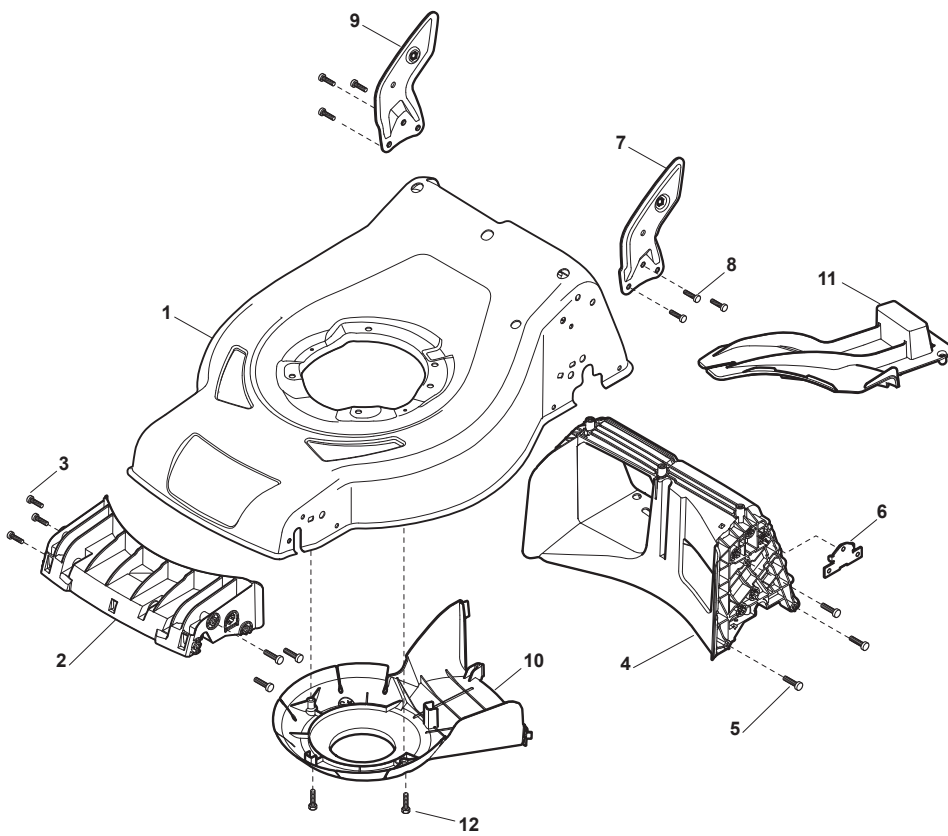

# Parts Catalogue

for model  
**BL 510 SG**

- Use GLOBAL GARDEN PRODUCT Genuine Spare Parts specified in the parts list for repair and/or replacement.
- The contents described in the parts list may change due to improvement.
- The drawings of the spare parts are only indicative and might not represent the part in question exactly.
- The indications "right" - "left" - "front" - "rear" refer to the position of the operator when using the machine.
- When placing orders of parts for repair and/or replacement, make sure that the illustrated parts list is the one applying to the machine's year of manufacture, as shown on the identification plate attached to the machine.

THIS INFORMATION IS NOT INTENDED FOR SALE OR RESALE, AND THIS NOTICE MUST REMAIN ON ALL COPIES.

Fig.	Q.ty	Part No	Description	Notes
1	1	381004549/0	Black Deck	
2	1	322108308/0	Rear Conveyor Assy	
3	6	112728699/0	Screw	
4	1	322108302/0	Rear Conveyor Assy	
5	6	112728699/0	Screw	
6	2	322545213/0	Plate	
7	1	381005139/0	Left Bracket	
8	6	112727801/0	Screw	
9	1	381005137/0	Right Bracket	
10	1	322060250/0	Belt Protection	
11	1	322140244/0	Mulching Plug	
12	2	112728530/0	Screw	

Fig.	Q.ty	Part No	Description	Notes
1	1	381302853/0	Front Wheel Axle	
2	2	322545142/0	Plate	
3	4	112728698/0	Screw	
4	2	112521350/0	Washer	
5	2	112155000/0	Nut	
6	2	112436051/0	Plate	
7	1	322869677/0	Rod, Height Adjustment	
8	2	122519823/0	Pin	
9	1	122446193/0	Spring	
10	2	322600145/0	Protection, Wheel	D. 200
11	4	112728698/0	Screw	
12	2	322545152/0	Plate	
13	1	381302851/0	Rear Wheel Axle	
14	1	122534131/0	Pin	
15	1	381003356/0	Wheels Rear Adj. Lever	
16	1	122446192/0	Spring	
17	1	112154510/0	Nut	
18	2	322600239/0	Protection, Wheel	
21	2	112521350/0	Washer	
22	2	112155000/0	Nut	