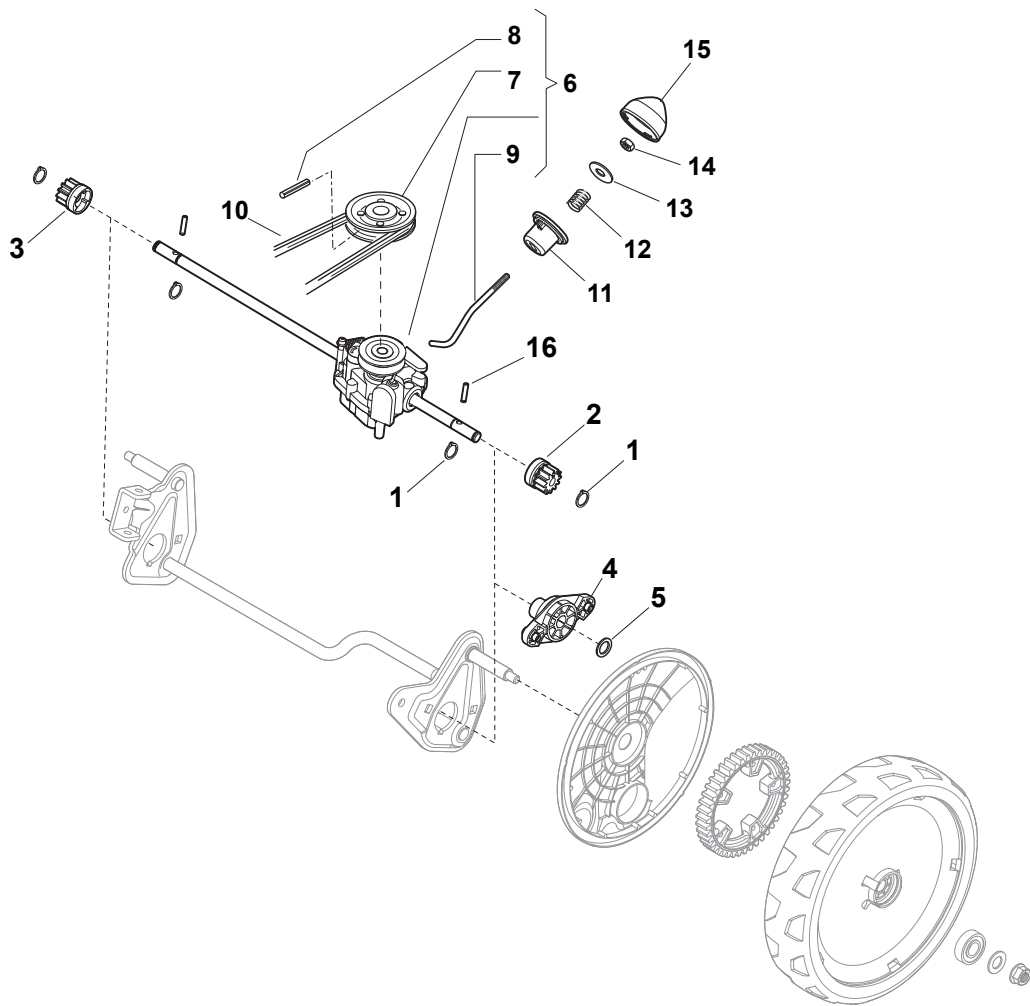

Fig.	Q.ty	Part No	Description	Notes
1	1	381302853/0	Front Wheel Axle	
2	2	322545142/0	Plate	
3	4	112728698/0	Screw	
4	2	112521350/0	Washer	
5	2	112155000/0	Nut	
6	2	112436051/0	Plate	
7	1	322869677/0	Rod, Height Adjustment	
8	2	122519823/0	Pin	
9	1	122446193/0	Spring	
10	2	322600145/0	Protection, Wheel	D. 200
11	4	112728698/0	Screw	
12	2	322545152/0	Plate	
13	1	381302851/0	Rear Wheel Axle	
14	1	122534131/0	Pin	
15	1	381003356/0	Wheels Rear Adj. Lever	
16	1	122446192/0	Spring	
17	1	112154510/0	Nut	
18	2	322600239/0	Protection, Wheel	
21	2	112521350/0	Washer	
22	2	112155000/0	Nut	

Fig.	Q.ty	Part No	Description	Notes
1	1	381006740/0	Handle, Upper Part	
2	1	112727788/0	Screw	
3	1	381030085/0	Cable Rear Drive	
4	1	181005527/0	Throttle Cable	
5	1	112154510/0	Nut	
6	1	181030089/0	Cable, Thread Engine Brake	B&S and GGP Engine
7	1	112154510/0	Nut	
8	1	112521330/0	Washer	
9	1	122430313/0	Guide Spring	
10	1	181003369/0	Lever, Engine Brake	
11	1	181003371/0	Driving Lever	

Fig.	Q.ty	Part No	Description	Notes
1	4	112608600/0	Seeger	
2	1	122570120/1	Pinion Left	
3	1	122570110/1	Pinion Right	
4	2	322042066/0	Bushing	
5	2	112521371/0	Washer	
6	1	181003092/0	Gear Box	
7	1	122601909/0	Pulley	
8	1	112645705/0	Elastic Pin	
9	1	122033283/0	Adjustment Rod	
10	1	135064196/0	Belt	
11	1	122041957/1	Bushing	
12	1	122450063/0	Spring	
13	1	322680009/0	Washer	
14	1	112154510/0	Nut	
15	1	122110230/0	Hub Cover	
16	2	122753000/0	Pin	

Fig.	Q.ty	Part No	Description	Notes
1	3	112735108/1	Screw	
2	1	122465607/3	Hub With Pulley, Crankshaft Ø 22.2	
3	1	181004459/0	Blade	
4	1	112523080/0	Washer	
5	1	122160400/0	Elastic Disc	
6	1	112735698/0	Screw	
7	1	112139100/0	Key	
8	3	112154210/0	Nut	