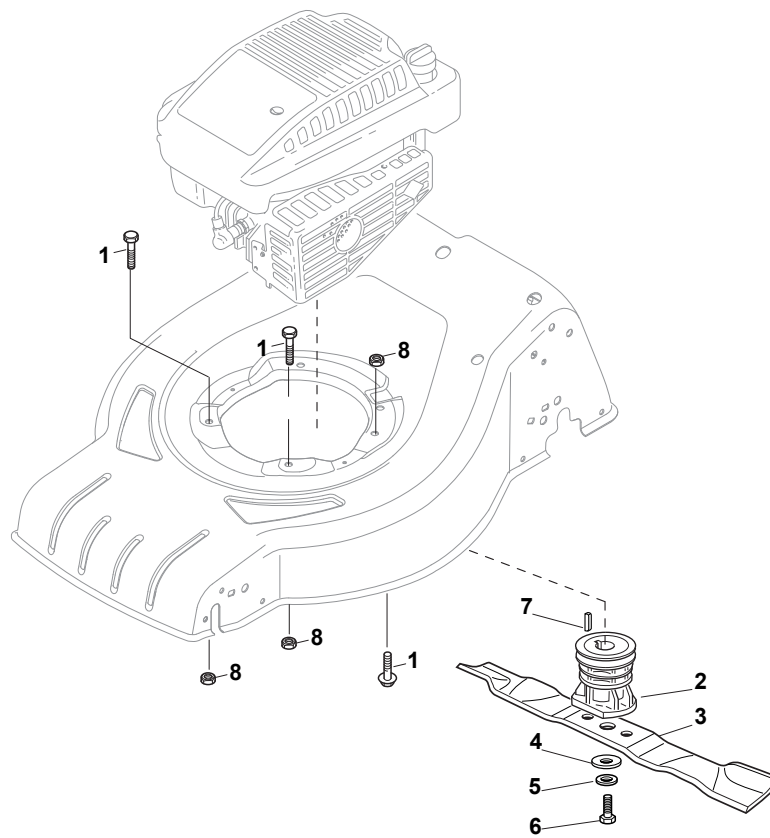

Fig.	Q.ty	Part No	Description	Notes
1	1	381006740/0	Handle, Upper Part	
2	1	112727788/0	Screw	
3	1	381030085/0	Cable Rear Drive	
4	1	181005527/0	Throttle Cable	
5	1	112154510/0	Nut	
6	1	181030089/0	Cable, Thread Engine Brake	B&S and GGP Engine
7	1	112154510/0	Nut	
8	1	112521330/0	Washer	
9	1	122430313/0	Guide Spring	
10	1	181003369/0	Lever, Engine Brake	
11	1	181003371/0	Driving Lever	

Fig.	Q.ty	Part No	Description	Notes
1	4	112608600/0	Seeger	
2	1	122570120/1	Pinion Left	
3	1	122570110/1	Pinion Right	
4	2	322042066/0	Bushing	
5	2	112521371/0	Washer	
6	1	181003092/0	Gear Box	
7	1	122601909/0	Pulley	
8	1	112645705/0	Elastic Pin	
9	1	122033283/0	Adjustment Rod	
10	1	135064196/0	Belt	
11	1	122041957/1	Bushing	
12	1	122450063/0	Spring	
13	1	322680009/0	Washer	
14	1	112154510/0	Nut	
15	1	122110230/0	Hub Cover	
16	2	122753000/0	Pin	

Fig.	Q.ty	Part No	Description	Notes
1	2	381007481/1	Wheel	
2	4	322042064/0	Bushing	
3	2	322110643/0	Hub Cap Grey	Grey
5	2	381007482/1	Wheel	
6	4	322042064/0	Bushing	
7	6	112728706/0	Screw	
8	2	322120114/0	Wheels Crown	
9	2	322110643/0	Hub Cap Grey	Grey

Fig.	Q.ty	Part No	Description	Notes
1	3	112735108/1	Screw	
2	1	122465607/3	Hub With Pulley, Crankshaft Ø 22.2	
3	1	181004459/0	Blade	
4	1	112523080/0	Washer	
5	1	122160400/0	Elastic Disc	
6	1	112735698/0	Screw	
7	1	112139100/0	Key	
8	3	112154210/0	Nut	