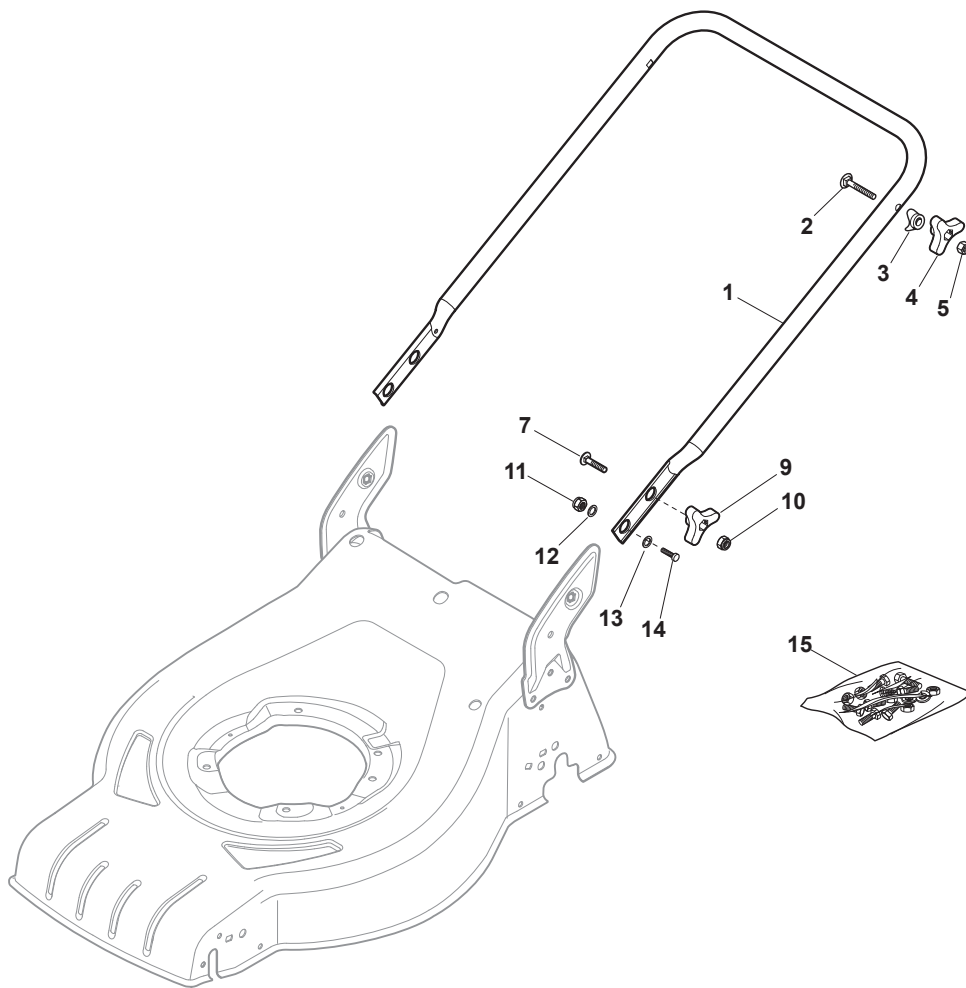

Fig.	Q.ty	Part No	Description	Notes
1	1	381302853/0	Front Wheel Axle	
2	2	322545142/0	Plate	
3	4	112728698/0	Screw	
4	2	112521350/0	Washer	
5	2	112155000/0	Nut	
6	2	112436051/0	Plate	
7	1	322869677/0	Rod, Height Adjustment	
8	2	122519823/0	Pin	
9	1	122446193/0	Spring	
10	2	322600145/0	Protection, Wheel	D. 200
11	4	112728698/0	Screw	
12	2	322545152/0	Plate	
13	1	381302851/0	Rear Wheel Axle	
14	1	122534131/0	Pin	
15	1	381003356/0	Wheels Rear Adj. Lever	
16	1	122446192/0	Spring	
17	1	112154510/0	Nut	
18	2	322600239/0	Protection, Wheel	
21	2	112521350/0	Washer	
22	2	112155000/0	Nut	

Fig.	Q.ty	Part No	Description	Notes
1	1	381006785/0	Handle Lower Part	Black
2	2	112819110/0	Screw	
3	2	122671651/0	Washer	
4	2	322399840/0	Yellow Knob	Yellow
5	2	112293200/0	Nut	
7	2	112818900/0	Screw	
9	2	322399840/0	Yellow Knob	Yellow
10	2	112293200/0	Nut	
11	2	112155000/0	Nut	
12	2	112521350/0	Washer	
13	2	112369500/0	Elastic Washer	
14	2	112760605/0	Screw	
15	1	381008692/0	Outfit, Screws	Yellow

Fig.	Q.ty	Part No	Description	Notes
1	1	381006740/0	Handle, Upper Part	
2	1	112727788/0	Screw	
3	1	381030085/0	Cable Rear Drive	
4	1	181005527/0	Throttle Cable	
5	1	112154510/0	Nut	
6	1	181030089/0	Cable, Thread Engine Brake	B&S and GGP Engine
7	1	112154510/0	Nut	
8	1	112521330/0	Washer	
9	1	122430313/0	Guide Spring	
10	1	181003369/0	Lever, Engine Brake	
11	1	181003371/0	Driving Lever	

Fig.	Q.ty	Part No	Description	Notes
1	4	112608600/0	Seeger	
2	1	122570120/1	Pinion Left	
3	1	122570110/1	Pinion Right	
4	2	322042066/0	Bushing	
5	2	112521371/0	Washer	
6	1	181003092/0	Gear Box	
7	1	122601909/0	Pulley	
8	1	112645705/0	Elastic Pin	
9	1	122033283/0	Adjustment Rod	
10	1	135064196/0	Belt	
11	1	122041957/1	Bushing	
12	1	122450063/0	Spring	
13	1	322680009/0	Washer	
14	1	112154510/0	Nut	
15	1	122110230/0	Hub Cover	
16	2	122753000/0	Pin	