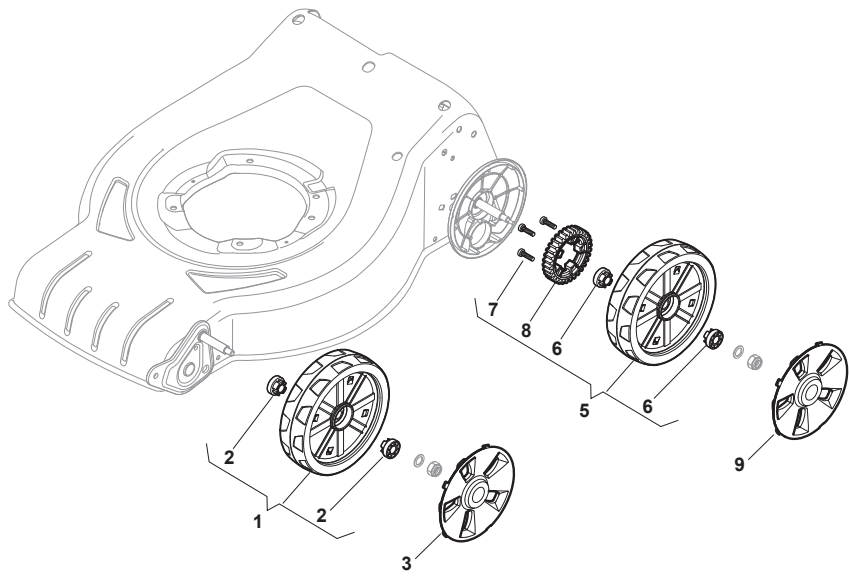

Fig.	Q.ty	Part No	Description	Notes
1	1	381006740/0	Handle, Upper Part	
2	1	112727788/0	Screw	
3	1	381030085/0	Cable Rear Drive	
4	1	181005527/0	Throttle Cable	
5	1	112154510/0	Nut	
6	1	181030089/0	Cable, Thread Engine Brake	B&S and GGP Engine
7	1	112154510/0	Nut	
8	1	112521330/0	Washer	
9	1	122430313/0	Guide Spring	
10	1	181003369/0	Lever, Engine Brake	
11	1	181003371/0	Driving Lever	

Fig.	Q.ty	Part No	Description	Notes
1	4	112608600/0	Seeger	
2	1	122570120/1	Pinion Left	
3	1	122570110/1	Pinion Right	
4	2	322042066/0	Bushing	
5	2	112521371/0	Washer	
6	1	181003092/0	Gear Box	
7	1	122601909/0	Pulley	
8	1	112645705/0	Elastic Pin	
9	1	122033283/0	Adjustment Rod	
10	1	135064196/0	Belt	
11	1	122041957/1	Bushing	
12	1	122450063/0	Spring	
13	1	322680009/0	Washer	
14	1	112154510/0	Nut	
15	1	122110230/0	Hub Cover	
16	2	122753000/0	Pin	

Fig.	Q.ty	Part No	Description	Notes
1	2	381007481/1	Wheel	
2	4	322042064/0	Bushing	
3	2	322110643/0	Hub Cap Grey	Grey
5	2	381007482/1	Wheel	
6	4	322042064/0	Bushing	
7	6	112728706/0	Screw	
8	2	322120114/0	Wheels Crown	
9	2	322110643/0	Hub Cap Grey	Grey

Fig.	Q.ty	Part No	Description	Notes
1	3	112735108/1	Screw	
2	1	122465607/3	Hub With Pulley, Crankshaft Ø 22.2	
3	1	181004459/0	Blade	
4	1	112523080/0	Washer	
5	1	122160400/0	Elastic Disc	
6	1	112735698/0	Screw	
7	1	112139100/0	Key	
8	3	112154210/0	Nut	