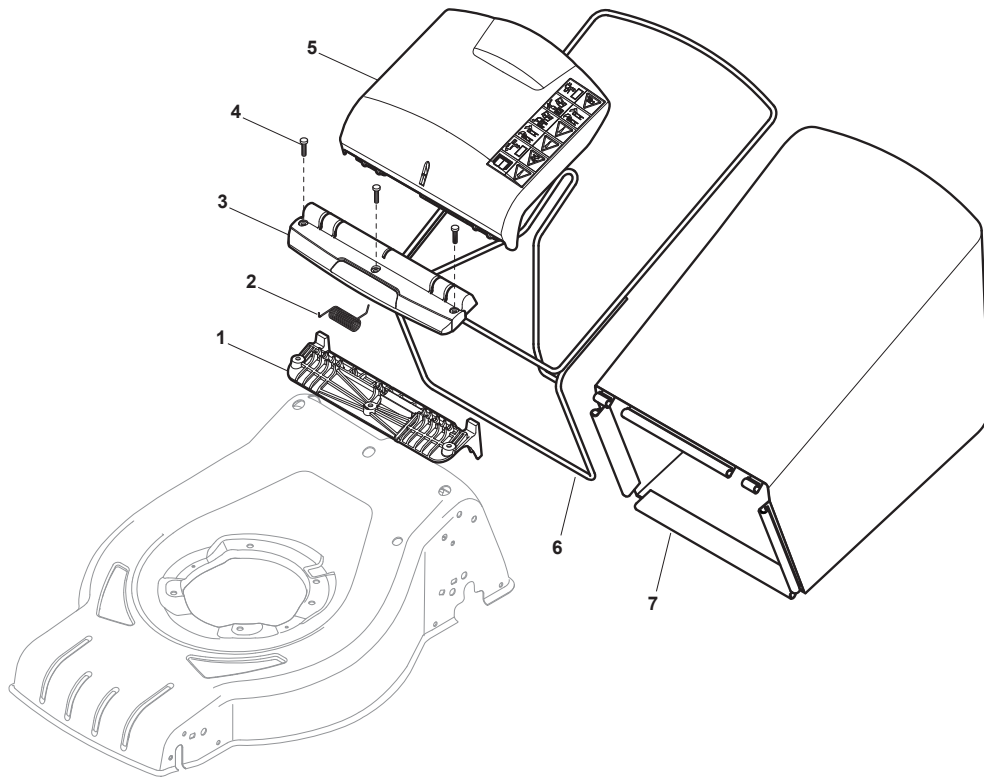

Fig.	Q.ty	Part No	Description	Notes
1	3	112735108/1	Screw	
2	1	122465607/3	Hub With Pulley, Crankshaft Ø 22.2	
3	1	181004459/0	Blade	
4	1	112523080/0	Washer	
5	1	122160400/0	Elastic Disc	
6	1	112735698/0	Screw	
7	1	112139100/0	Key	
8	3	112154210/0	Nut	