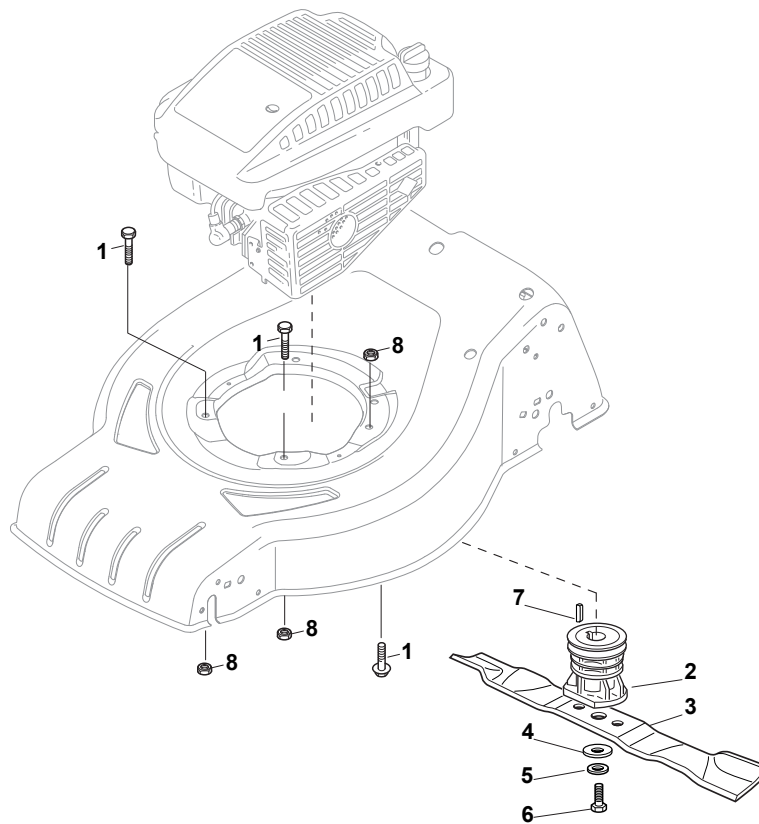

Fig.	Q.ty	Part No	Description	Notes
1	1	381006740/0	Handle, Upper Part	
2	1	112727783/0	Screw	
3	1	322551640/0	Plate	
4	1	381030085/0	Cable Rear Drive	
5	1	181030089/0	Cable, Thread Engine Brake	
6	1	112154510/0	Nut	
7	1	112154510/0	Nut	
8	1	112521330/0	Washer	
9	1	122430313/0	Guide Spring	
10	1	381003394/0	Lever, Engine Brake Lever, Engine Brake Yellow	
11	1	381003395/0	Driving Lever Lever, Driving Yellow	

Fig.	Q.ty	Part No	Description	Notes
1	4	112608600/0	Seeger	
2	1	122570134/0	Left Pinion	
3	1	122570133/0	Right Pinion	
4	2	322042067/0	Bushing	
5	2	112521371/0	Washer	
6	1	181003092/0	Gear Box	
7	1	122601909/0	Pulley	
8	1	112645700/0	Elastic Pin	
9	1	122033283/0	Adjustment Rod	
10	1	135064196/0	Belt	
11	1	122041957/1	Bushing	
12	1	122450063/0	Spring	
13	1	322680009/0	Washer	
14	1	112154510/0	Nut	
15	1	122110230/0	Hub Cover	
16	2	122753000/0	Pin	

Fig.	Q.ty	Part No	Description	Notes
1	2	381007483/1	Wheel	
2	4	119216035/0	Bearing	
3	2	322110643/0	Hub Cap Grey	Grey
5	2	381007479/1	Wheel	
6	4	119216035/0	Bearing	
7	6	112728706/0	Screw	
8	2	322120115/0	Wheels Crown	
9	2	322110644/0	Hub Cap Grey	Grey

Fig.	Q.ty	Part No	Description	Notes
1	1	112691800/0	Screw	
2	1	122465607/3	Hub With Pulley, Crankshaft Ø 22.2	
3	1	181004459/0	Blade	
4	1	122160400/0	Elastic Disc	
5	1	112523080/0	Washer	
6	1	112735698/0	Screw	
7	1	112139100/0	Key	
8	3	112154210/0	Nut	