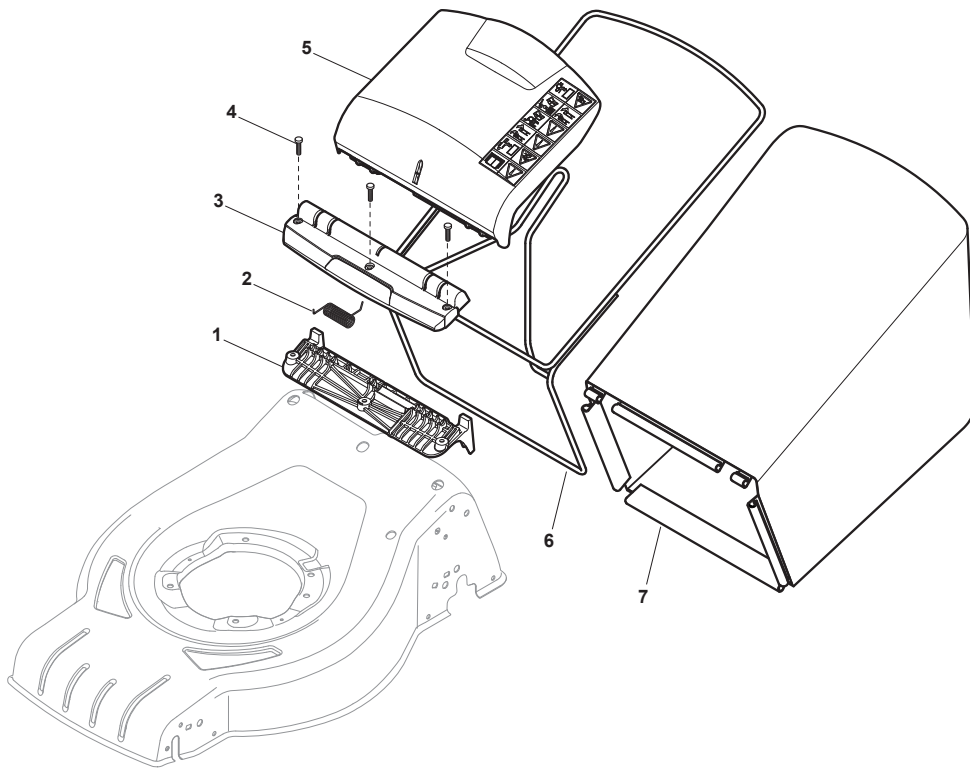

Fig.	Q.ty	Part No	Description	Notes
1	4	112608600/0	Seeger	
2	1	122570134/0	Left Pinion	
3	1	122570133/0	Right Pinion	
4	2	322042067/0	Bushing	
5	2	112521371/0	Washer	
6	1	181003092/0	Gear Box	
7	1	122601909/0	Pulley	
8	1	112645700/0	Elastic Pin	
9	1	122033283/0	Adjustment Rod	
10	1	135064196/0	Belt	
11	1	122041957/1	Bushing	
12	1	122450063/0	Spring	
13	1	322680009/0	Washer	
14	1	112154510/0	Nut	
15	1	122110230/0	Hub Cover	
16	2	122753000/0	Pin	

Fig.	Q.ty	Part No	Description	Notes
1	2	381007483/1	Wheel	
2	4	119216035/0	Bearing	
3	2	322110643/0	Hub Cap Grey	Grey
5	2	381007479/1	Wheel	
6	4	119216035/0	Bearing	
7	6	112728706/0	Screw	
8	2	322120115/0	Wheels Crown	
9	2	322110644/0	Hub Cap Grey	Grey

Fig.	Q.ty	Part No	Description	Notes
1	1	112691800/0	Screw	
2	1	122465607/3	Hub With Pulley, Crankshaft Ø 22.2	
3	1	181004459/0	Blade	
4	1	122160400/0	Elastic Disc	
5	1	112523080/0	Washer	
6	1	112735698/0	Screw	
7	1	112139100/0	Key	
8	3	112154210/0	Nut	