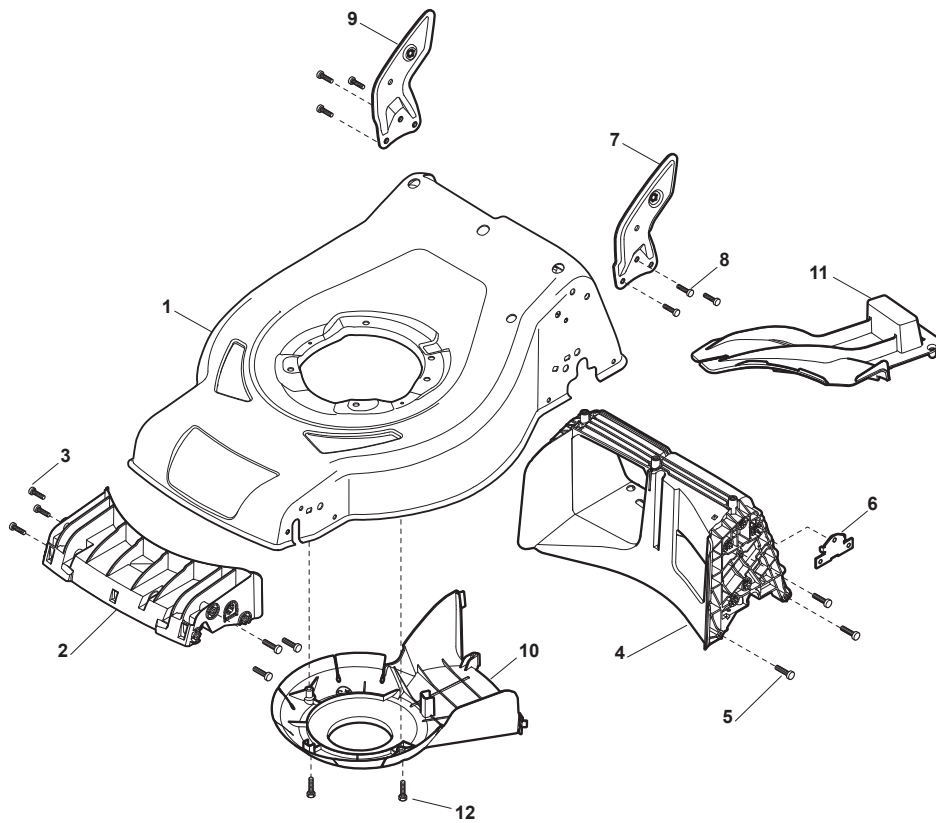

THIS INFORMATION IS NOT INTENDED FOR SALE OR RESALE, AND THIS NOTICE MUST REMAIN ON ALL COPIES.

Engineered to amaze you

Fig.	Q.ty	Part No	Description	Notes
1	1	381004549/0	Black Deck	
2	1	322108308/0	Rear Conveyor Assy	
3	6	112728699/0	Screw	
4	1	322108302/0	Rear Conveyor Assy	
5	6	112728699/0	Screw	
6	2	322545213/0	Plate	
7	1	381005167/0	Left Bracket	
8	6	112727801/0	Screw	
9	1	381005165/0	Right Bracket	
10	1	322060250/0	Belt Protection	
11	1	322140244/0	Mulching Plug	
12	2	112728530/0	Screw	

Fig.	Q.ty	Part No	Description	Notes
1	1	381302853/0	Front Wheel Axle	
2	2	322545142/0	Plate	
3	4	112728698/0	Screw	
4	2	112521350/0	Washer	
5	2	112155000/0	Nut	
6	2	112436051/0	Plate	
7	1	322869679/0	Rod, Height Adjustment	
8	2	122519823/0	Pin	
9	1	122446193/0	Spring	
10	2	322600145/0	Protection, Wheel	D. 200
11	4	112728698/0	Screw	
12	2	322545152/0	Plate	
13	1	381302849/0	Rear Wheel Axle	
14	1	122534131/0	Pin	
15	1	381003357/0	Wheels Rear Adj. Lever	
16	1	122446192/0	Spring	
17	1	112154510/0	Nut	
18	2	322600240/0	Protection, Wheel	
21	2	112521350/0	Washer	
22	2	112155000/0	Nut	

Fig.	Q.ty	Part No	Description	Notes
2	2	112819110/0	Screw	
3	2	122671651/0	Washer	
4	2	322399840/0	Yellow Knob	Yellow
5	2	112293200/0	Nut	
7	2	112818900/0	Screw	
9	2	322399840/0	Yellow Knob	Yellow
10	2	112293200/0	Nut	
11	2	112155000/0	Nut	
12	2	112521350/0	Washer	
13	2	112369500/0	Elastic Washer	
14	2	112760605/0	Screw	
15	1	381008692/0	Outfit, Screws	Yellow
1	1	381006785/0	Handle Lower Part	Black

Fig.	Q.ty	Part No	Description	Notes
1	4	112608600/0	Seeger	
2	1	122570134/0	Left Pinion	
3	1	122570133/0	Right Pinion	
4	2	322042067/0	Bushing	
5	2	112521371/0	Washer	
6	1	181003092/0	Gear Box	
7	1	122601909/0	Pulley	
8	1	112645700/0	Elastic Pin	
9	1	122033283/0	Adjustment Rod	
10	1	135064196/0	Belt	
11	1	122041957/1	Bushing	
12	1	122450063/0	Spring	
13	1	322680009/0	Washer	
14	1	112154510/0	Nut	
15	1	122110230/0	Hub Cover	
16	2	122753000/0	Pin	