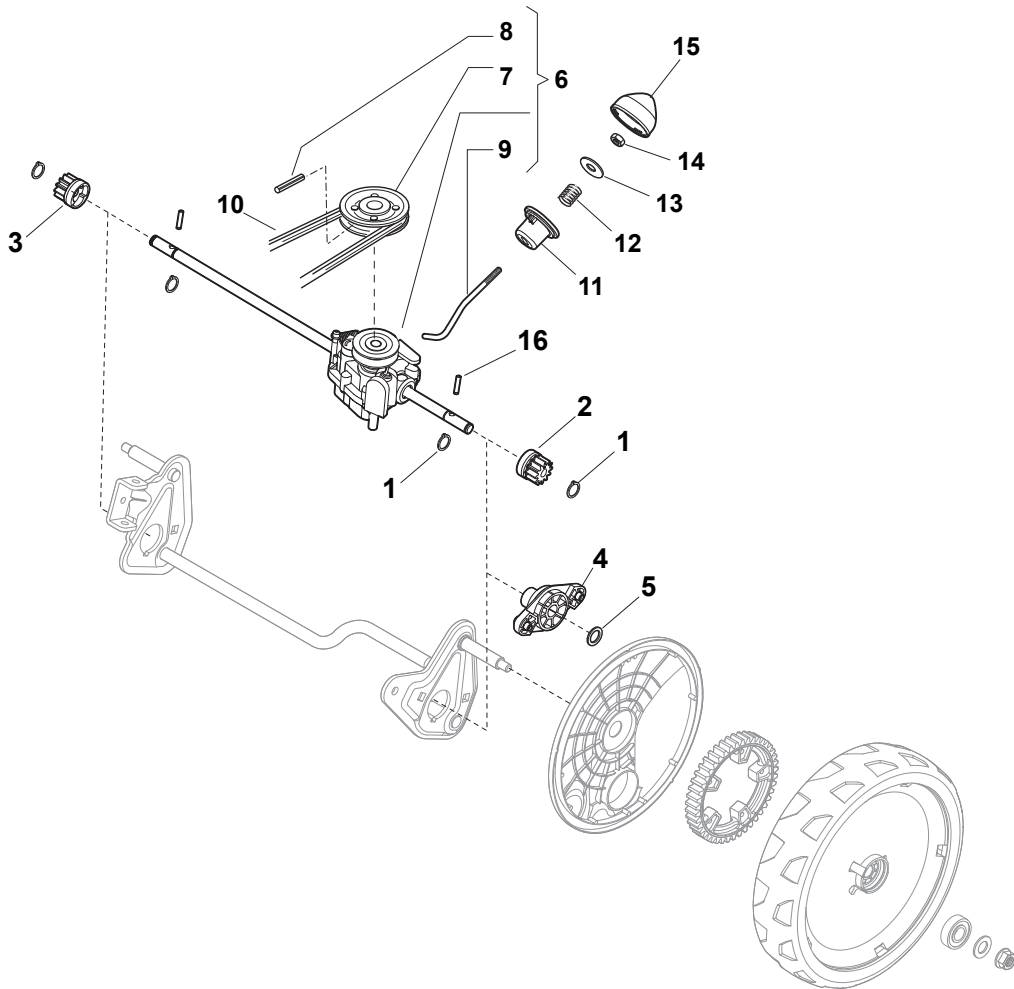

Fig.	Q.ty	Part No	Description	Notes
1	1	381302853/0	Front Wheel Axle	
2	2	322545142/0	Plate	
3	4	112728698/0	Screw	
4	2	112521350/0	Washer	
5	2	112155000/0	Nut	
6	2	112436051/0	Plate	
7	1	322869679/0	Rod, Height Adjustment	
8	2	122519823/0	Pin	
9	1	122446193/0	Spring	
10	2	322600145/0	Protection, Wheel	D. 200
11	4	112728698/0	Screw	
12	2	322545152/0	Plate	
13	1	381302849/0	Rear Wheel Axle	
14	1	122534131/0	Pin	
15	1	381003357/0	Wheels Rear Adj. Lever	
16	1	122446192/0	Spring	
17	1	112154510/0	Nut	
18	2	322600240/0	Protection, Wheel	
21	2	112521350/0	Washer	
22	2	112155000/0	Nut	

Fig.	Q.ty	Part No	Description	Notes
1	1	381006740/0	Handle, Upper Part	
2	1	112727783/0	Screw	
3	1	322551640/0	Plate	
4	1	381030085/0	Cable Rear Drive	
5	1	181030089/0	Cable, Thread Engine Brake	
6	1	112154510/0	Nut	
7	1	112154510/0	Nut	
8	1	112521330/0	Washer	
9	1	122430313/0	Guide Spring	
10	1	381003394/0	Lever, Engine Brake Lever, Engine Brake Yellow	
11	1	381003395/0	Driving Lever Lever, Driving Yellow	

Fig.	Q.ty	Part No	Description	Notes
1	4	112608600/0	Seeger	
2	1	122570134/0	Left Pinion	
3	1	122570133/0	Right Pinion	
4	2	322042067/0	Bushing	
5	2	112521371/0	Washer	
6	1	181003092/0	Gear Box	
7	1	122601909/0	Pulley	
8	1	112645700/0	Elastic Pin	
9	1	122033283/0	Adjustment Rod	
10	1	135064196/0	Belt	
11	1	122041957/1	Bushing	
12	1	122450063/0	Spring	
13	1	322680009/0	Washer	
14	1	112154510/0	Nut	
15	1	122110230/0	Hub Cover	
16	2	122753000/0	Pin	

Fig.	Q.ty	Part No	Description	Notes
1	1	112691800/0	Screw	
2	1	122465607/3	Hub With Pulley, Crankshaft Ø 22.2	
3	1	181004459/0	Blade	
4	1	122160400/0	Elastic Disc	
5	1	112523080/0	Washer	
6	1	112735698/0	Screw	
7	1	112139100/0	Key	
8	3	112154210/0	Nut	