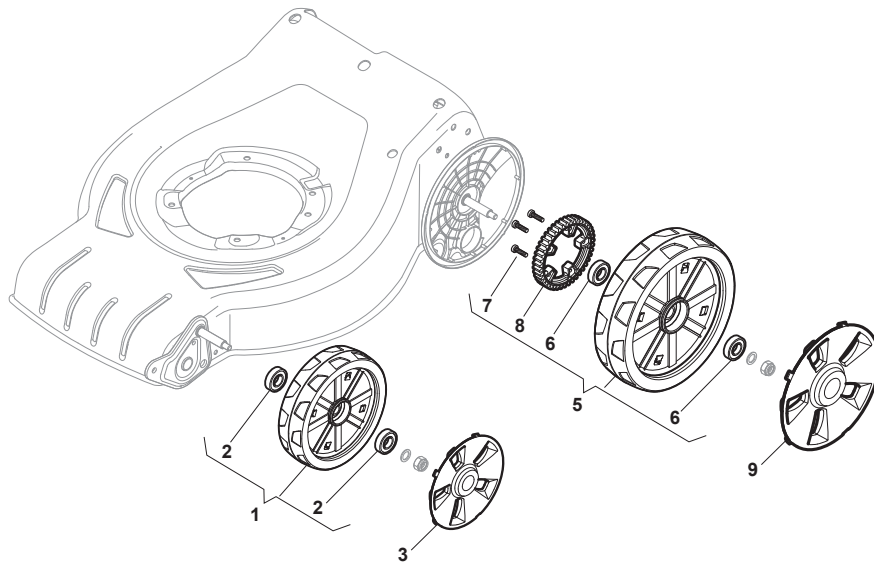

Fig.	Q.ty	Part No	Description	Notes
1	1	381006740/0	Handle, Upper Part	
2	1	112727783/0	Screw	
3	1	322551640/0	Plate	
4	1	381030085/0	Cable Rear Drive	
5	1	181030089/0	Cable, Thread Engine Brake	
6	1	112154510/0	Nut	
7	1	112154510/0	Nut	
8	1	112521330/0	Washer	
9	1	122430313/0	Guide Spring	
10	1	381003394/0	Lever, Engine Brake Lever, Engine Brake Yellow	
11	1	381003395/0	Driving Lever Lever, Driving Yellow	

Fig.	Q.ty	Part No	Description	Notes
1	4	112608600/0	Seeger	
2	1	122570134/0	Left Pinion	
3	1	122570133/0	Right Pinion	
4	2	322042067/0	Bushing	
5	2	112521371/0	Washer	
6	1	181003092/0	Gear Box	
7	1	122601909/0	Pulley	
8	1	112645700/0	Elastic Pin	
9	1	122033283/0	Adjustment Rod	
10	1	135064196/0	Belt	
11	1	122041957/1	Bushing	
12	1	122450063/0	Spring	
13	1	322680009/0	Washer	
14	1	112154510/0	Nut	
15	1	122110230/0	Hub Cover	
16	2	122753000/0	Pin	

Fig.	Q.ty	Part No	Description	Notes
1	2	381007483/1	Wheel	
2	4	119216035/0	Bearing	
3	2	322110643/0	Hub Cap Grey	Grey
5	2	381007479/1	Wheel	
6	4	119216035/0	Bearing	
7	6	112728706/0	Screw	
8	2	322120115/0	Wheels Crown	
9	2	322110644/0	Hub Cap Grey	Grey

Fig.	Q.ty	Part No	Description	Notes
1	1	112691800/0	Screw	
2	1	122465607/3	Hub With Pulley, Crankshaft Ø 22.2	
3	1	181004459/0	Blade	
4	1	122160400/0	Elastic Disc	
5	1	112523080/0	Washer	
6	1	112735698/0	Screw	
7	1	112139100/0	Key	
8	3	112154210/0	Nut	