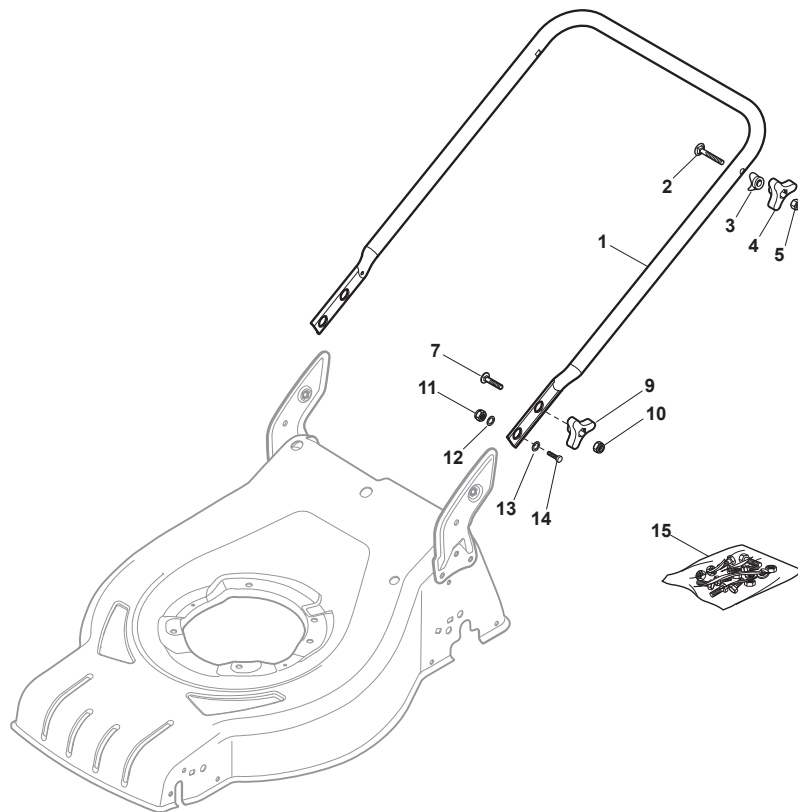

Fig.	Q.ty	Part No	Description	Notes
1	1	381302853/0	Front Wheel Axle	
2	2	322545142/0	Plate	
3	4	112728698/0	Screw	
4	2	112521350/0	Washer	
5	2	112155000/0	Nut	
6	2	112436051/0	Plate	
7	1	322869679/0	Rod, Height Adjustment	
8	2	122519823/0	Pin	
9	1	122446193/0	Spring	
10	2	322600145/0	Protection, Wheel	D. 200
11	4	112728698/0	Screw	
12	2	322545152/0	Plate	
13	1	381302849/0	Rear Wheel Axle	
14	1	122534131/0	Pin	
15	1	381003357/0	Wheels Rear Adj. Lever	
16	1	122446192/0	Spring	
17	1	112154510/0	Nut	
18	2	322600240/0	Protection, Wheel	
21	2	112521350/0	Washer	
22	2	112155000/0	Nut	

Fig.	Q.ty	Part No	Description	Notes
2	2	112819110/0	Screw	
3	2	122671651/0	Washer	
4	2	322399840/0	Yellow Knob	Yellow
5	2	112293200/0	Nut	
7	2	112818900/0	Screw	
9	2	322399840/0	Yellow Knob	Yellow
10	2	112293200/0	Nut	
11	2	112155000/0	Nut	
12	2	112521350/0	Washer	
13	2	112369500/0	Elastic Washer	
14	2	112760605/0	Screw	
15	1	381008692/0	Outfit, Screws	Yellow
1	1	381006785/0	Handle Lower Part	Black

Fig.	Q.ty	Part No	Description	Notes
1	1	381006740/0	Handle, Upper Part	
2	1	112727783/0	Screw	
3	1	322551640/0	Plate	
4	1	381030085/0	Cable Rear Drive	
5	1	181030089/0	Cable, Thread Engine Brake	
6	1	112154510/0	Nut	
7	1	112154510/0	Nut	
8	1	112521330/0	Washer	
9	1	122430313/0	Guide Spring	
10	1	381003394/0	Lever, Engine Brake Lever, Engine Brake Yellow	
11	1	381003395/0	Driving Lever Lever, Driving Yellow	

Fig.	Q.ty	Part No	Description	Notes
1	4	112608600/0	Seeger	
2	1	122570134/0	Left Pinion	
3	1	122570133/0	Right Pinion	
4	2	322042067/0	Bushing	
5	2	112521371/0	Washer	
6	1	181003092/0	Gear Box	
7	1	122601909/0	Pulley	
8	1	112645700/0	Elastic Pin	
9	1	122033283/0	Adjustment Rod	
10	1	135064196/0	Belt	
11	1	122041957/1	Bushing	
12	1	122450063/0	Spring	
13	1	322680009/0	Washer	
14	1	112154510/0	Nut	
15	1	122110230/0	Hub Cover	
16	2	122753000/0	Pin	