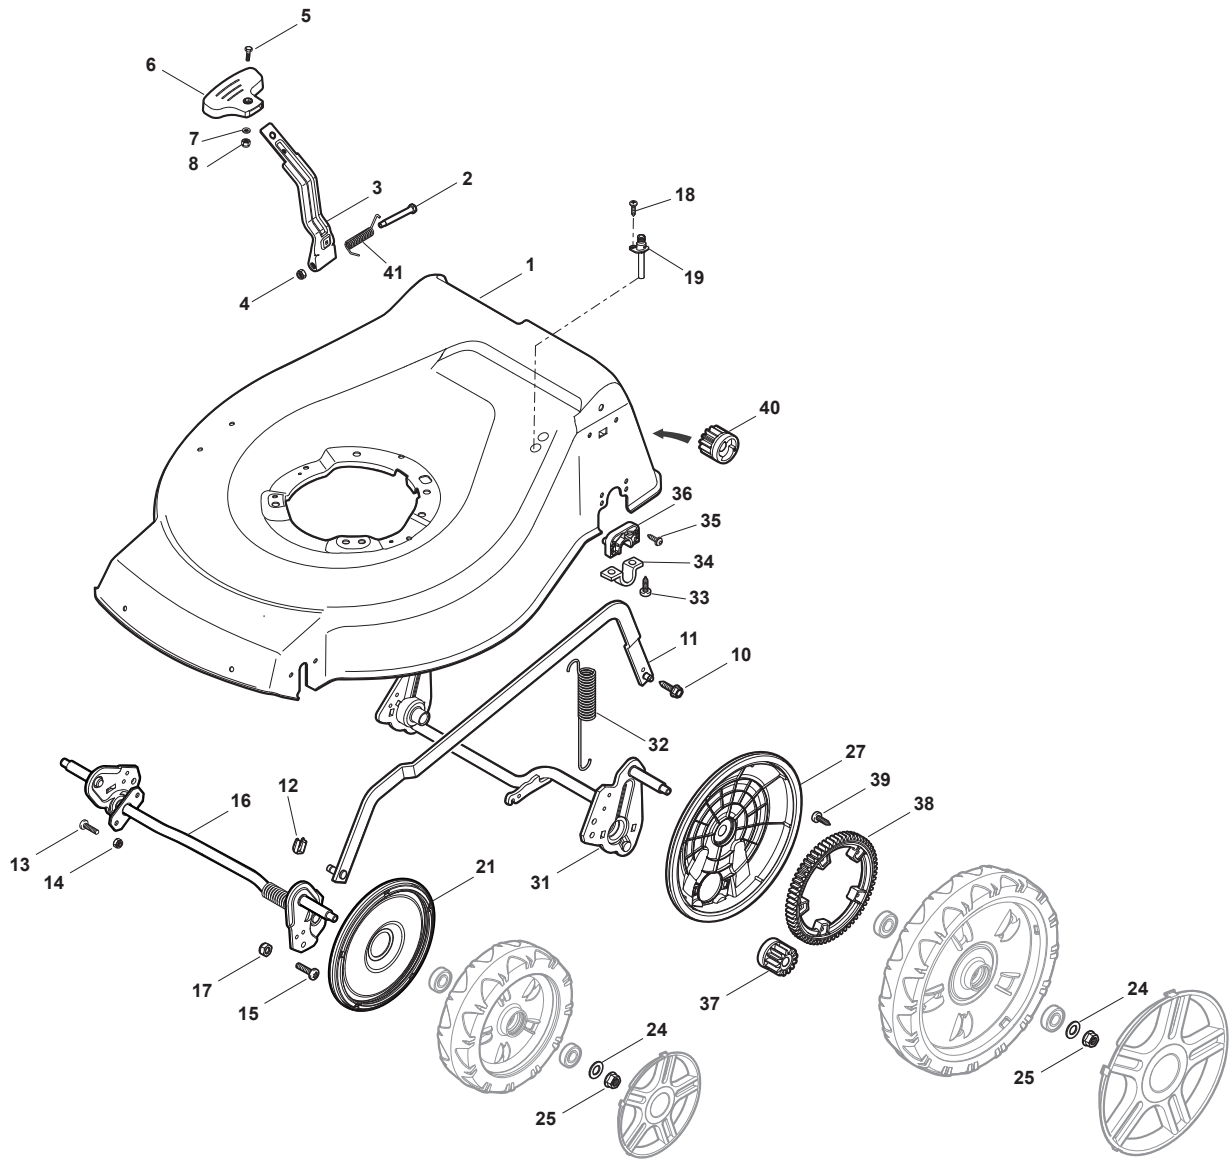

Position	Part No.	Q.Ty	Description	Description
1	381004542/0	1	Deck Red	Châssis Rouge
2	122534131/0	1	Pin	Pivot
3	381003398/0	1	Lever, Height Adjustment	Levier Reglage Hauteur
4	112154510/0	1	Nut	Ecrou
5	112788512/0	1	Screw	Vis
6	322394503/0	1	Knob	Poignée
7	112521310/0	1	Washer	Rondelle
8	112150000/0	1	Nut	Ecrou
10	122943013/0	1	Screw	Vis
11	381002032/0	1	Rod, Height Adjustment	Tige Commande Reglage Hauteur
12	112436051/0	1	Plate	Plaquette
13	112727803/0	3	Screw	Vis
14	112154510/0	3	Nut	Ecrou
15	112727801/0	1	Screw	Vis
16	381002887/1	1	Axle, Front Wheels	Axe Roues Avant
17	112154510/0	1	Nut	Ecrou
18	112728450/0	1	Screw	Vis
19	322034002/0	1	Washing Connection	Attaque Lavage
21	322600145/0	2	Protection, Wheel	Protection Roue
24	112521350/0	4	Washer	Rondelle
25	112155000/0	4	Nut	Ecrou
27	322600208/0	2	Protection, Wheel	Protection Roue
31	381302835/1	1	Axle, Rear Wheels	Axe Roues Arriere
32	122450460/0	1	Spring	Ressort
33	112728697/0	4	Screw	Vis
34	322545152/0	2	Plate	Plaquette
35	112728697/0	4	Screw	Vis
36	322785304/1	2	Support	Support
37	122570134/0	1	Pinion L	Pignon G
38	322120115/0	2	Ring Gear	Couronne
39	112728706/0	6	Screw	Vis
40	122570133/0	1	Pinion R	Pignon D
41	122446192/0	1	Spring	Ressort