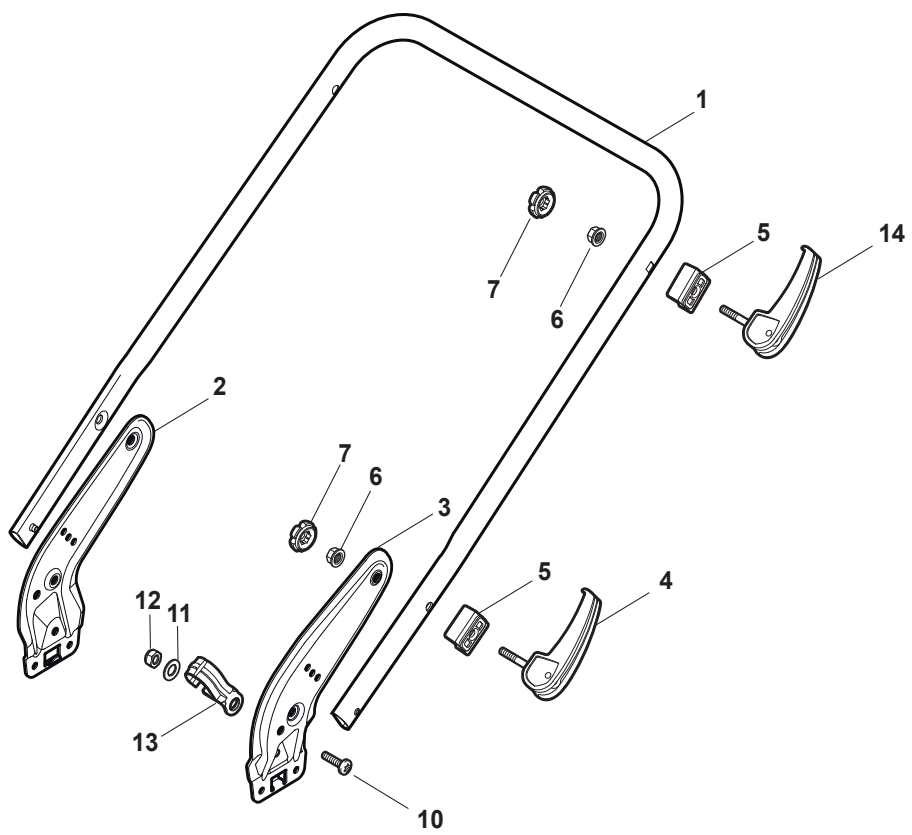

Position	Part No.	Q.Ty	Description	Description
1	381006720/0	1	Handle, Lower Part	Poignée, Partie Inferieure
2	381005149/0	1	Bracket, R	Etrier Droit
3	381005151/0	1	Bracket, L	Etrier Gauche
4	381003253/0	2	Handle	Poignée
5	322680016/0	4	Support	Support
6	122131750/0	4	Nut	Ecrou
7	322399835/0	4	Knob	Poignée
10	112760605/0	2	Screw	Vis
11	125038002/1	2	Bush	Douille
12	112155000/0	2	Nut	Ecrou
13	322192156/0	1	Fair Led	Collier
14	381103350/0	2	Handle	Poignée