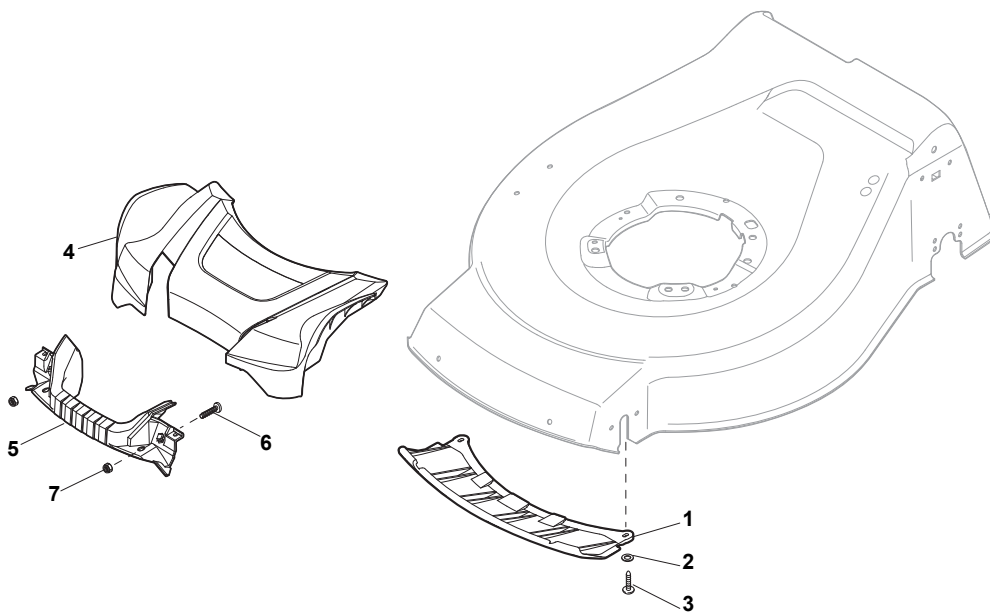

THIS INFORMATION IS NOT INTENDED FOR SALE OR RESALE, AND THIS NOTICE MUST REMAIN ON ALL COPIES.

Position	Part No.	Q.Ty	Description	Description
1	381004542/0	1	Deck Red	Châssis Rouge
2	122534131/0	1	Pin	Pivot
3	381003398/0	1	Lever, Height Adjustment	Levier Reglage Hauteur
4	112154510/0	1	Nut	Ecrou
5	112788512/0	1	Screw	Vis
6	322394503/0	1	Knob	Poignée
7	112521310/0	1	Washer	Rondelle
8	112150000/0	1	Nut	Ecrou
10	122943013/0	1	Screw	Vis
11	381002032/0	1	Rod, Height Adjustment	Tige Commande Reglage Hauteur
12	112436051/0	1	Plate	Plaquette
13	112727803/0	3	Screw	Vis
14	112154510/0	3	Nut	Ecrou
15	112727801/0	1	Screw	Vis
16	381002887/1	1	Axle, Front Wheels	Axe Roues Avant
17	112154510/0	1	Nut	Ecrou
18	112728450/0	1	Screw	Vis
19	322034002/0	1	Washing Connection	Attaque Lavage
21	322600145/0	2	Protection, Wheel	Protection Roue
24	112521350/0	4	Washer	Rondelle
25	112155000/0	4	Nut	Ecrou
27	322600208/0	2	Protection, Wheel	Protection Roue
31	381302835/1	1	Axle, Rear Wheels	Axe Roues Arriere
32	122450460/0	1	Spring	Ressort
33	112728697/0	4	Screw	Vis
34	322545152/0	2	Plate	Plaquette
35	112728697/0	4	Screw	Vis
36	322785304/1	2	Support	Support
37	122570134/0	1	Pinion L	Pignon G
38	322120115/0	2	Ring Gear	Couronne
39	112728706/0	6	Screw	Vis
40	122570133/0	1	Pinion R	Pignon D
41	122446192/0	1	Spring	Ressort

Position	Part No.	Q.Ty	Description	Description
1	322108295/0	1	Stone-Guard	Pare-Pierres
2	322600195/0	1	Ejection Guard	Protection Sortie
3	112727803/0	2	Screw	Vis
4	322806639/0	1	Fulcrum Pin	Pivot
5	112154510/0	2	Nut	Ecrou
6	118203853/0	2	Protection	Capuchon
7	122450456/0	1	Spring	Ressort
8	122517869/0	1	Pin	Pivot
9	112604896/0	2	Crown Fastener	Fixateur A Couronne

Position	Part No.	Q.Ty	Description	Description
1	322291150/0	1	Rubber Insert	Insert De
2	322060238/0	1	Protection, Belt	Protection Courroie
3	112728530/0	3	Screw	Vis
4	122140222/0	1	Deflector	Deflecteur