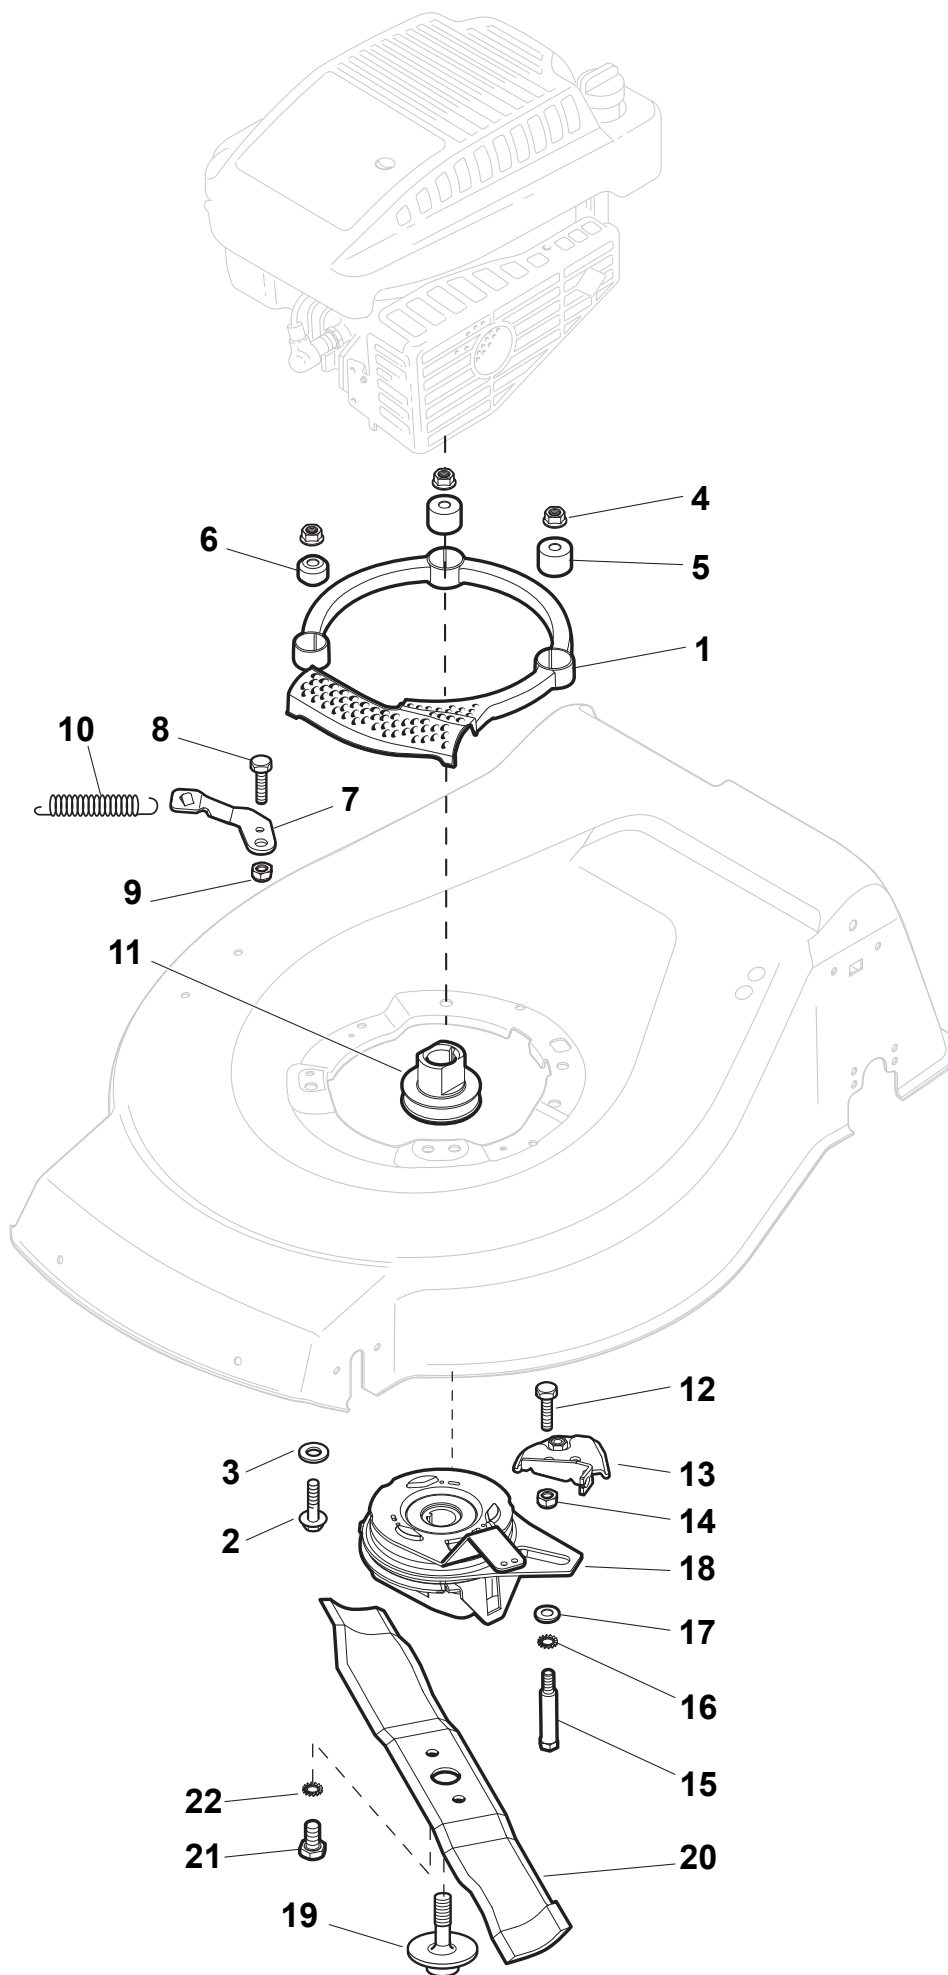

Position	Part No.	Q.Ty	Description	Description
1	322170963/0	1	Protection	Capuchon
2	112691700/0	2	Screw	Vis
2	112692050/0	1	Screw	Vis
3	112521350/0	3	Washer	Rondelle
4	112154210/0	3	Nut	Ecrou
5	122170835/0	2	Spacer	Entretoise
6	122170836/1	1	Spacer	Entretoise
7	322551671/0	1	Support	Support
8	112791200/1	1	Screw	Vis
9	112154510/0	1	Nut	Ecrou
10	122446188/0	1	Spring	Ressort
11	122601922/0	1	Pulley, Crankshaft Ø 22.2	Poulie, Arbre Moteur Ø 22.2
12	112791200/1	2	Screw	Vis
13	381545335/0	1	Support	Support
14	112154510/0	2	Nut	Ecrou
15	122534127/0	1	Pin	Pivot
16	112540060/0	1	Washer	Rondelle
17	122671653/0	1	Washer	Rondelle
18	118399051/0	1	Mechanical Clutch	Embrayage Mecanique
19	112735460/0	1	Screw	Vis
20	181004382/0	1	Blade Standard	Lame Standard
21	112540060/0	2	Washer	Rondelle
22	112794110/0	2	Screw	Vis