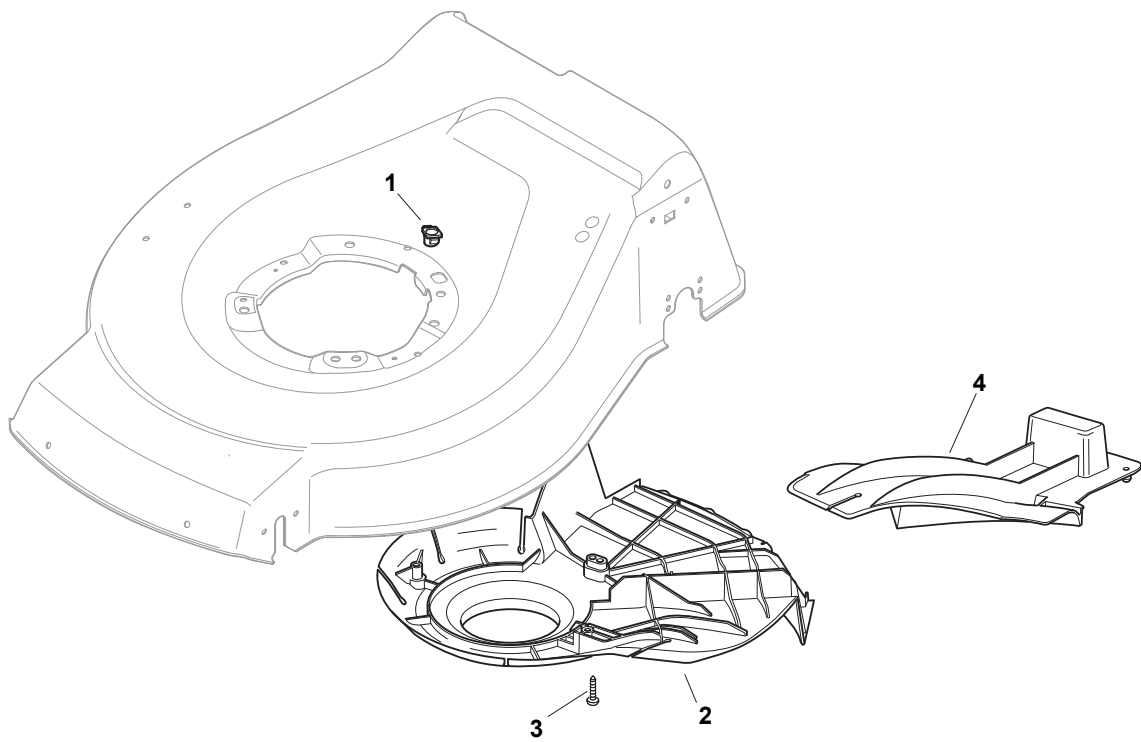

THIS INFORMATION IS NOT INTENDED FOR SALE OR RESALE, AND THIS NOTICE MUST REMAIN ON ALL COPIES.

Position	Part No.	Q.Ty	Description	Description
1	381004542/0	1	Deck Red	Châssis Rouge
2	122534131/0	1	Pin	Pivot
3	381003398/0	1	Lever, Height Adjustment	Levier Reglage Hauteur
4	112154510/0	1	Nut	Ecrou
5	112788512/0	1	Screw	Vis
6	322394503/0	1	Knob	Poignée
7	112521310/0	1	Washer	Rondelle
8	112150000/0	1	Nut	Ecrou
10	122943013/0	1	Screw	Vis
11	381002032/0	1	Rod, Height Adjustment	Tige Commande Reglage Hauteur
12	112436051/0	1	Plate	Plaquette
13	112727803/0	3	Screw	Vis
14	112154510/0	3	Nut	Ecrou
15	112727801/0	1	Screw	Vis
16	381002887/1	1	Axle, Front Wheels	Axe Roues Avant
17	112154510/0	1	Nut	Ecrou
18	112728450/0	1	Screw	Vis
19	322034002/0	1	Washing Connection	Attaque Lavage
21	322600145/0	2	Protection, Wheel	Protection Roue
24	112521350/0	4	Washer	Rondelle
25	112155000/0	4	Nut	Ecrou
27	322600208/0	2	Protection, Wheel	Protection Roue
31	381302835/1	1	Axle, Rear Wheels	Axe Roues Arriere
32	122450460/0	1	Spring	Ressort
33	112728697/0	4	Screw	Vis
34	322545152/0	2	Plate	Plaquette
35	112728697/0	4	Screw	Vis
36	322785304/1	2	Support	Support
37	122570134/0	1	Pinion L	Pignon G
38	322120115/0	2	Ring Gear	Couronne
39	112728706/0	6	Screw	Vis
40	122570133/0	1	Pinion R	Pignon D
41	122446192/0	1	Spring	Ressort

Position	Part No.	Q.Ty	Description	Description
1	322108295/0	1	Stone-Guard	Pare-Pierres
2	322600195/0	1	Ejection Guard	Protection Sortie
3	112727803/0	2	Screw	Vis
4	322806639/0	1	Fulcrum Pin	Pivot
5	112154510/0	2	Nut	Ecrou
6	118203853/0	2	Protection	Capuchon
7	122450456/0	1	Spring	Ressort
8	122517869/0	1	Pin	Pivot
9	112604896/0	2	Crown Fastener	Fixateur A Couronne

Position	Part No.	Q.Ty	Description	Description
1	322291150/0	1	Rubber Insert	Insert De
2	322060238/0	1	Protection, Belt	Protection Courroie
3	112728530/0	3	Screw	Vis
4	122140222/0	1	Deflector	Deflecteur