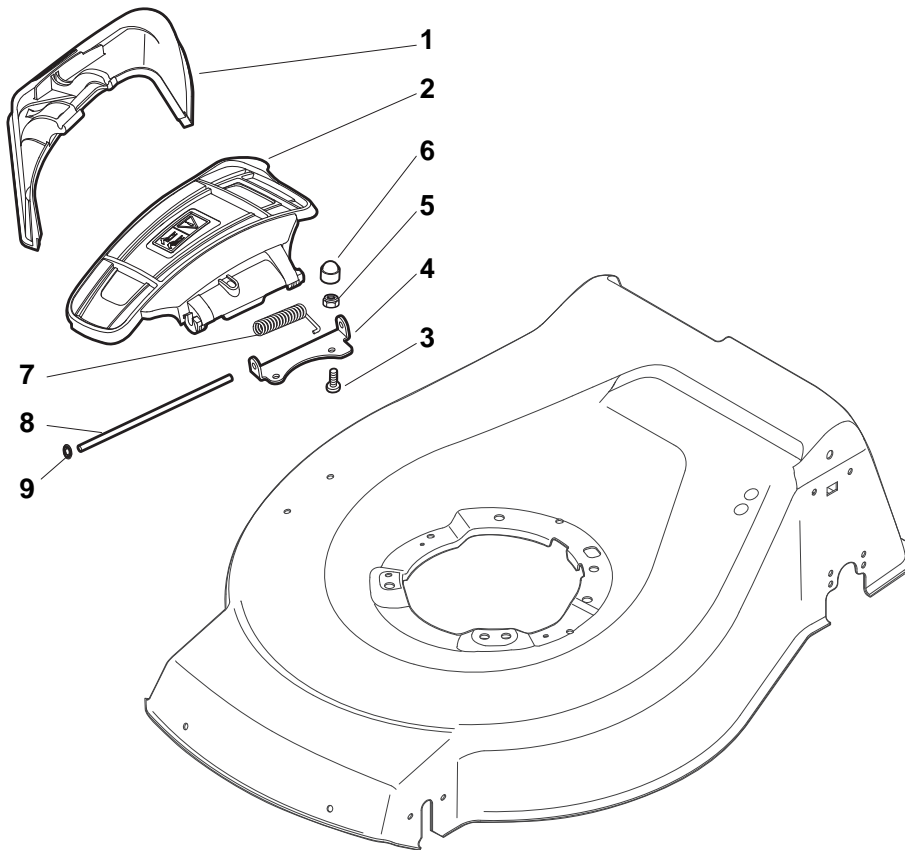

## ILLUSTRATED PARTS LIST

- Use GLOBAL GARDEN PRODUCT Genuine Spare Parts specified in the parts list for repair and/or replacement.
- The contents described in the parts list may change due to improvement.
- The drawings of the spare parts are only indicative and might not represent the part in question exactly.
- The indications "right" - "left" - "front" - "rear" refer to the position of the operator when using the machine.
- When placing orders of parts for repair and/or replacement, make sure that the illustrated parts list is the one applying to the machine's year of manufacture, as shown on the identification plate attached to the machine.

THIS INFORMATION IS NOT INTENDED FOR SALE OR RESALE, AND THIS NOTICE MUST REMAIN ON ALL COPIES.

Position	Part No.	Q.Ty	Description	Description
1	381004542/0	1	Deck Red	Châssis Rouge
2	122534131/0	1	Pin	Pivot
3	381003398/0	1	Lever, Height Adjustment	Levier Reglage Hauteur
4	112154510/0	1	Nut	Ecrou
5	112788512/0	1	Screw	Vis
6	322394503/0	1	Knob	Poignée
7	112521310/0	1	Washer	Rondelle
8	112150000/0	1	Nut	Ecrou
10	122943013/0	1	Screw	Vis
11	381002032/0	1	Rod, Height Adjustment	Tige Commande Reglage Hauteur
12	112436051/0	1	Plate	Plaquette
13	112727803/0	3	Screw	Vis
14	112154510/0	3	Nut	Ecrou
15	112727801/0	1	Screw	Vis
16	381002887/1	1	Axle, Front Wheels	Axe Roues Avant
17	112154510/0	1	Nut	Ecrou
18	112728450/0	1	Screw	Vis
19	322034002/0	1	Washing Connection	Attaque Lavage
21	322600145/0	2	Protection, Wheel	Protection Roue
24	112521350/0	4	Washer	Rondelle
25	112155000/0	4	Nut	Ecrou
27	322600208/0	2	Protection, Wheel	Protection Roue
31	381302835/1	1	Axle, Rear Wheels	Axe Roues Arriere
32	122450460/0	1	Spring	Ressort
33	112728697/0	4	Screw	Vis
34	322545152/0	2	Plate	Plaquette
35	112728697/0	4	Screw	Vis
36	322785304/1	2	Support	Support
37	122570134/0	1	Pinion L	Pignon G
38	322120115/0	2	Ring Gear	Couronne
39	112728706/0	6	Screw	Vis
40	122570133/0	1	Pinion R	Pignon D
41	122446192/0	1	Spring	Ressort