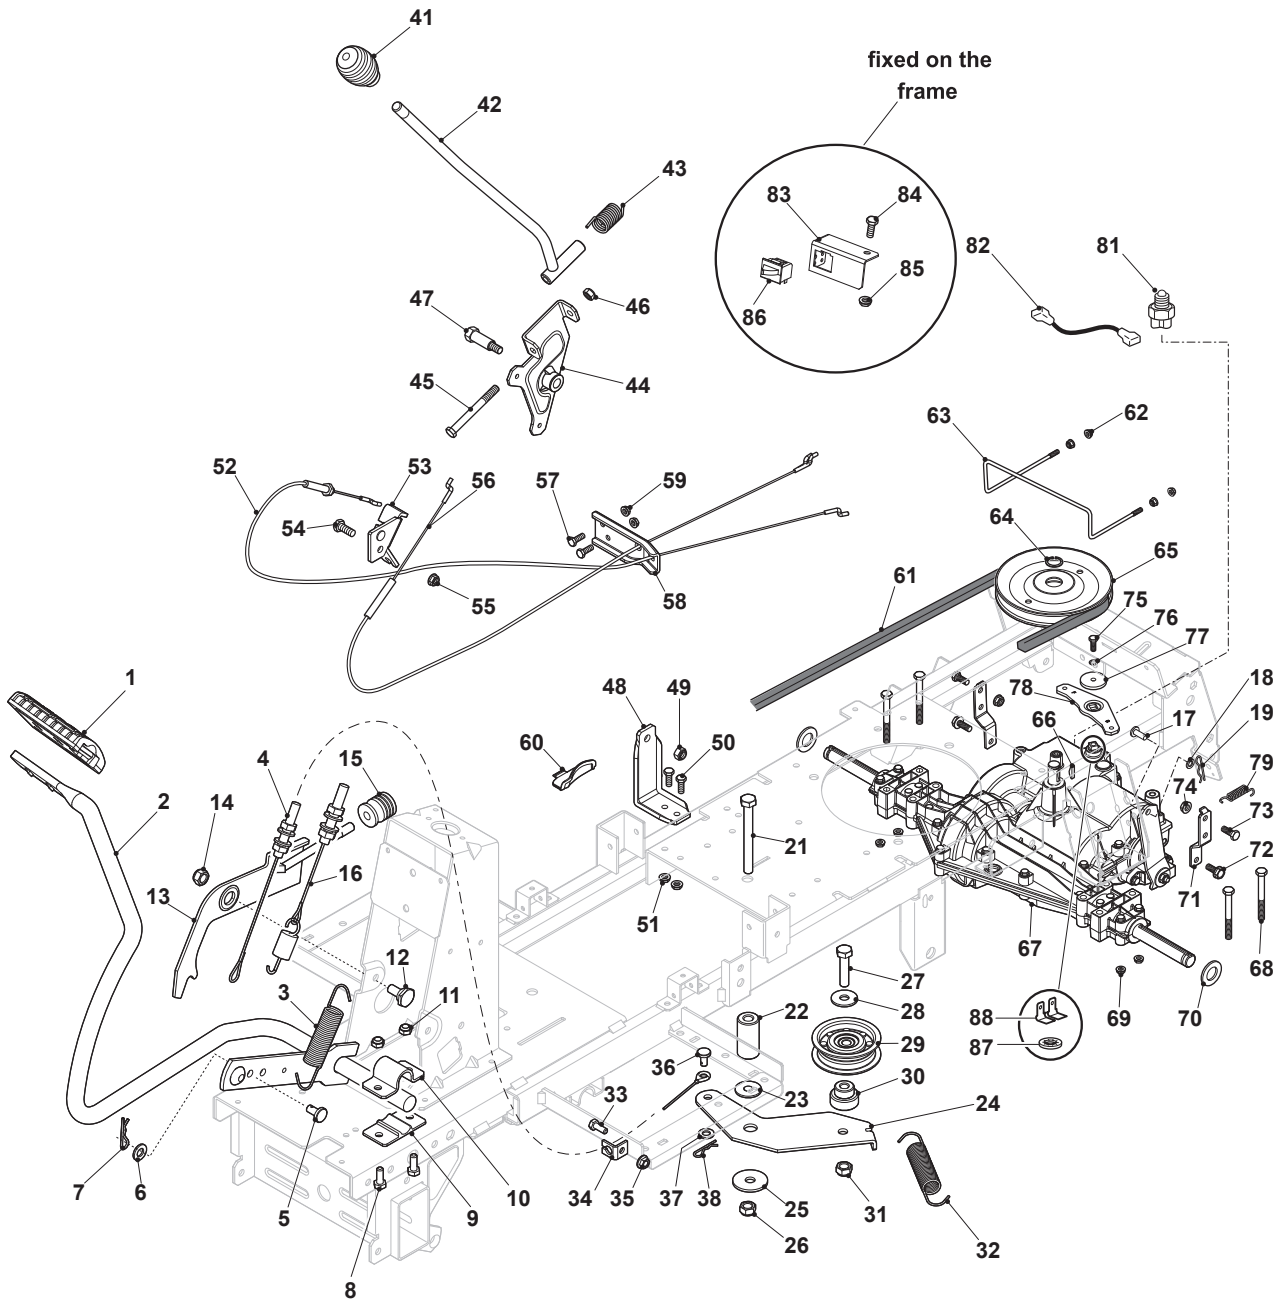

Fig.	Q.ty	Part No	Description	Notes
1	1	184000256/0	Throttle Cable	
2	2	125943012/0	Screw	
3	1	112726388/0	Screw	
4	1	125394501/0	Knob	
5	1	112290800/0	Nut	
6	1	112735599/0	Screw	
7	1	112540040/0	Washer	
8	4	112735110/0	Screw	
9	1	118738261/0	Tube	
10	1	118562996/0	Shut out valve	
11	2	112735109/2	Screw	
12	2	112540070/0	Washer	
13	1	112691200/0	Screw	
14	1	112521350/0	Washer	
15	1	112154210/0	Nut	
16	1	127790000/1	Fuel Cap	
17	1	327600180/0	Tank Protection	
18	1	327869054/1	Fuel Discharge Pipe	
19	1	327733008/0	Fuel Tank	
20	1	112727801/0	Screw	
21	1	112523040/0	Washer	
22	2	125943010/0	Screw	
23	4	118375051/1	Fair Led	
24	1	325869035/1	Connecting Tube	
31	1	112735694/0	Screw	
32	1	112543000/0	Washer	
33	1	384601501/1	Pulley	
34	1	327951200/0	Fan	
35	1	114366905/0	Label	
36	1	327772239/0	Bracket	
37	3	112791200/1	Screw	
38	3	112154510/0	Nut	
39	2	122675110/0	Washer	