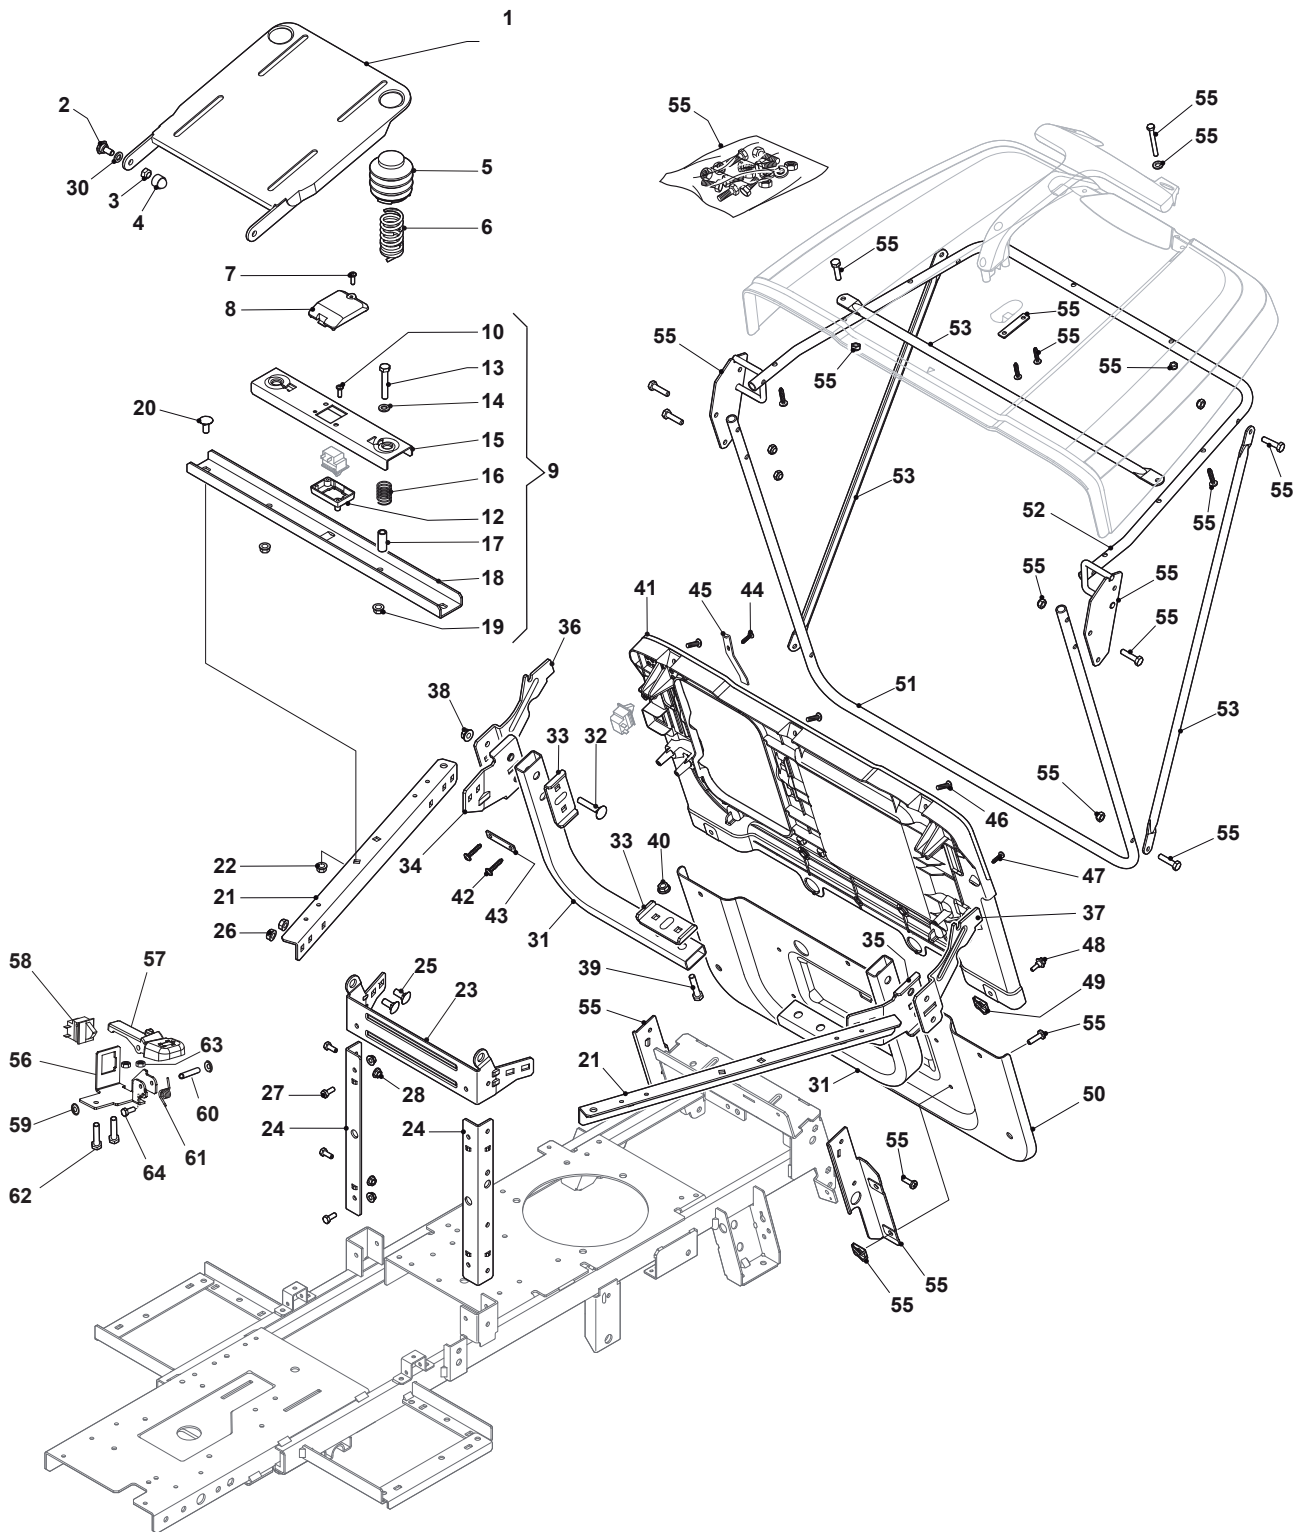

Fig.	Q.ty	Part No	Description	Notes
1	1	382547061/0	Plate	
2	2	122524970/3	Pin	
3	2	112155010/0	Nut	
4	2	118203854/0	Cap	
5	2	327737500/0	Protection Hood	
6	2	127430589/0	Spring	
7	1	112728706/0	Screw	
8	1	327110508/0	Switch Cover	
9	1	384394751/1	Micro	
10	2	112728686/0	Screw	
11	1	119410606/0	Microswitch	
12	1	325785379/1	Support	
13	2	112691400/0	Screw	
14	2	112521350/0	Washer	
15	1	327543047/0	Plate	
16	2	125430263/0	Spring	
17	2	125160048/0	Spacer	
18	1	327787089/0	Support	
19	2	112293201/0	Nut	
20	2	112818690/0	Screw	
21	2	327650131/0	Upper Stiffening	
22	2	112293201/0	Nut	
23	1	327543039/0	Backup Plate	
24	2	327010209/0	Angular	
25	8	112818690/0	Screw	
26	8	112293201/0	Nut	
27	8	112791200/1	Screw	
28	8	112154510/0	Nut	
30	2	122675110/0	Washer	
31	2	327869063/0	Pipe	
32	4	112819105/0	Screw	
33	4	327543029/0	Plate	
34	1	327772171/0	Bracket, Right	
35	1	327772213/0	Bracket, Right	
36	1	327772225/0	Bracket, Left	
37	1	327772215/1	Bracket, Left	
38	4	112154210/0	Nut	
39	4	112691115/0	Screw	
40	4	112154210/0	Nut	
41	1	327543027/0	Plate	
42	4	112728300/0	Screw	
43	2	322545142/0	Plate	
44	1	112728300/0	Screw	
45	1	127430600/0	Spring	
46	3	112727801/0	Screw	
47	2	112728300/0	Screw	
48	2	125943010/0	Screw	
49	2	112437507/0	Rapid Fixing Plate	
50	1	327543025/0	Plate	
51	1	384801145/0	Grasscatcher Frame	
52	1	384801147/0	Grasscatcher Upper Frame	

Fig.	Q.ty	Part No	Description	Notes
53	3	327650133/0	Upper Stiffening	
55	1	384180218/1	Outfit, Screws	
56	1	327772241/0	Clamp	
57	1	327500065/0	Pedal	
58	1	119410614/0	Microswitch	
59	2	112604896/0	Crown Fastener	
60	1	122517866/0	Pin	
61	1	122450457/0	Safety Spring	
62	2	112791400/0	Screw	
63	2	112292102/0	Nut	
64	1	112728440/0	Screw	