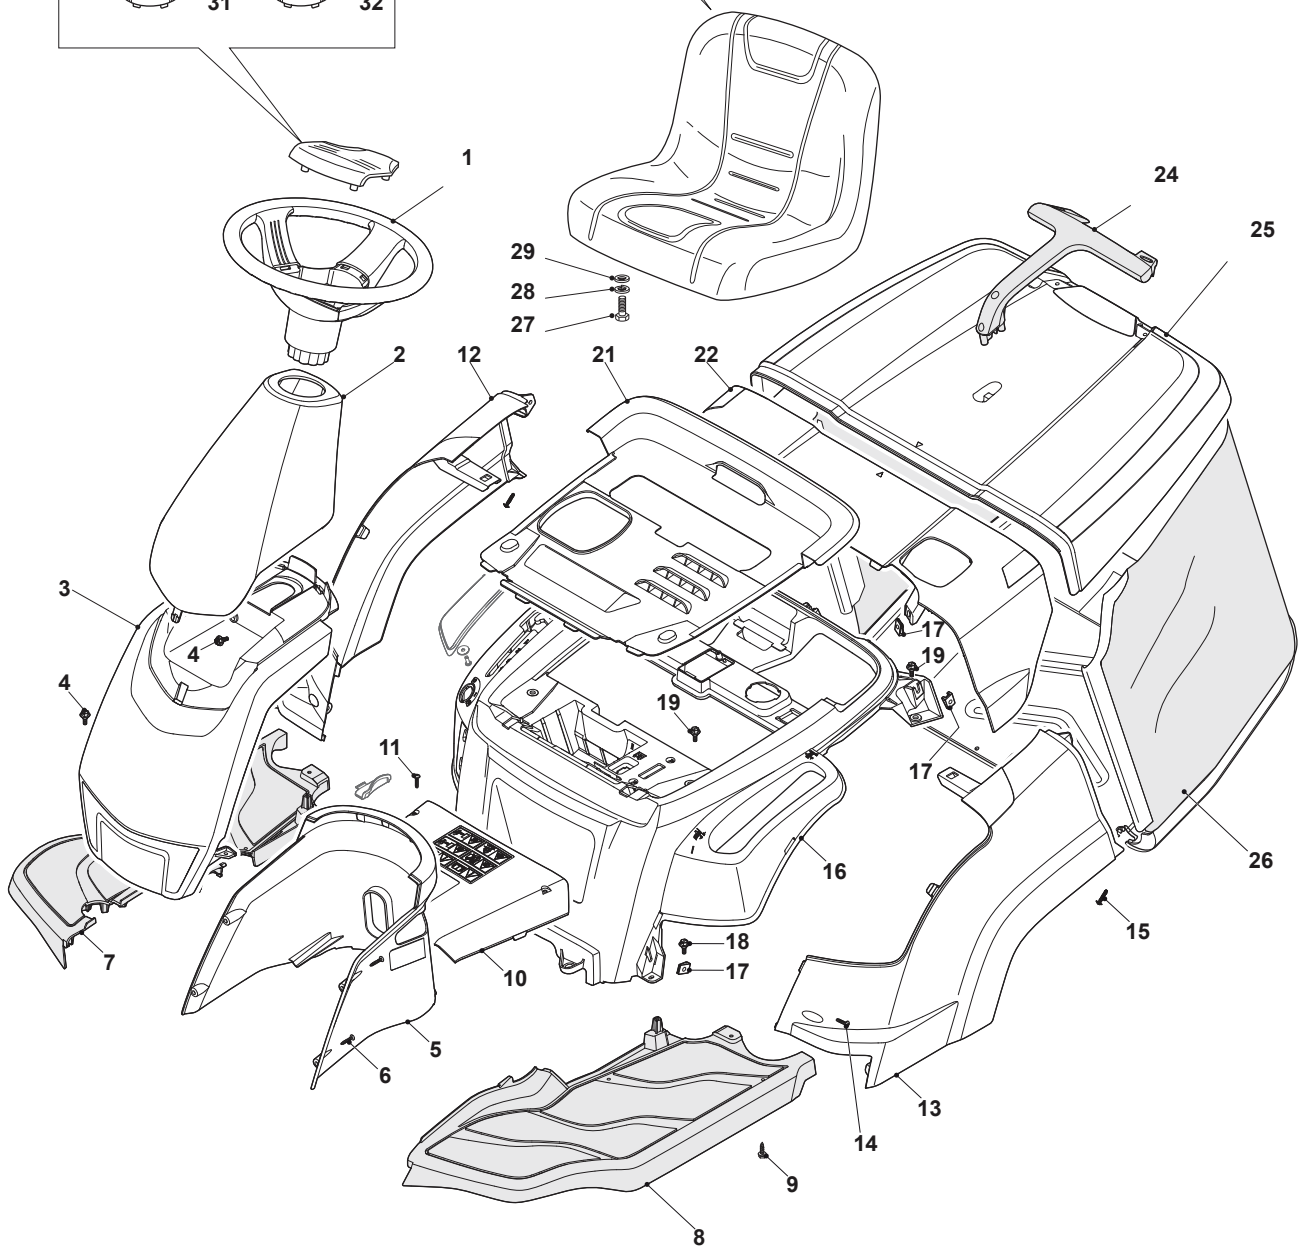

THIS INFORMATION IS NOT INTENDED FOR SALE OR RESALE, AND THIS NOTICE MUST REMAIN ON ALL COPIES.

Engineered to amaze you

Fig.	Q.ty	Part No	Description	Notes
1	1	325961220/0	Steering Wheel	
2	1	327110486/0	Steering Column Cover, Grey	
2	1	327110487/0	Steering Column Cover, Black	
3	1	327110537/0	Front Cover, Black	
4	4	125943010/0	Screw	
5	1	327110483/0	Rear Steering Column Cover, Grey	
6	4	112728300/0	Screw	
7	1	327500501/0	Right Footboard	
8	1	327500500/0	Left Footboard	
9	14	112735402/0	Screw	
10	1	327110566/0	Central Cover, Grey	
11	2	112728300/0	Screw	
12	1	327110533/0	Right Wheels Cover, Black	
13	1	327110534/0	Left Wheels Cover, Black	
14	6	112727801/0	Screw	
15	6	112728300/0	Screw	
16	1	327110480/1	Grey Frame Cover	
17	10	112437507/0	Rapid Fixing Plate	
18	10	112728300/0	Screw	
19	6	125943010/0	Screw	
21	1	327110481/1	Engine Black Cover	
22	1	327110536/0	Cover, Black	
24	1	327394004/0	Handle, Black	
25	1	327110535/0	Grass-Catcher Cover, Black	
26	1	184106074/0	Box, Fabric	
27	4	112793101/0	Screw	
28	4	112583500/0	Grower	
29	4	112523060/0	Washer	
31	1	325580503/0	Steering Plate Cover	
40	1	125722470/0	Seat	

Fig.	Q.ty	Part No	Description	Notes
53	3	327650133/0	Upper Stiffening	
55	1	384180218/1	Outfit, Screws	
56	1	327772241/0	Clamp	
57	1	327500065/0	Pedal	
58	1	119410614/0	Microswitch	
59	2	112604896/0	Crown Fastener	
60	1	122517866/0	Pin	
61	1	122450457/0	Safety Spring	
62	2	112791400/0	Screw	
63	2	112292102/0	Nut	
64	1	112728440/0	Screw	