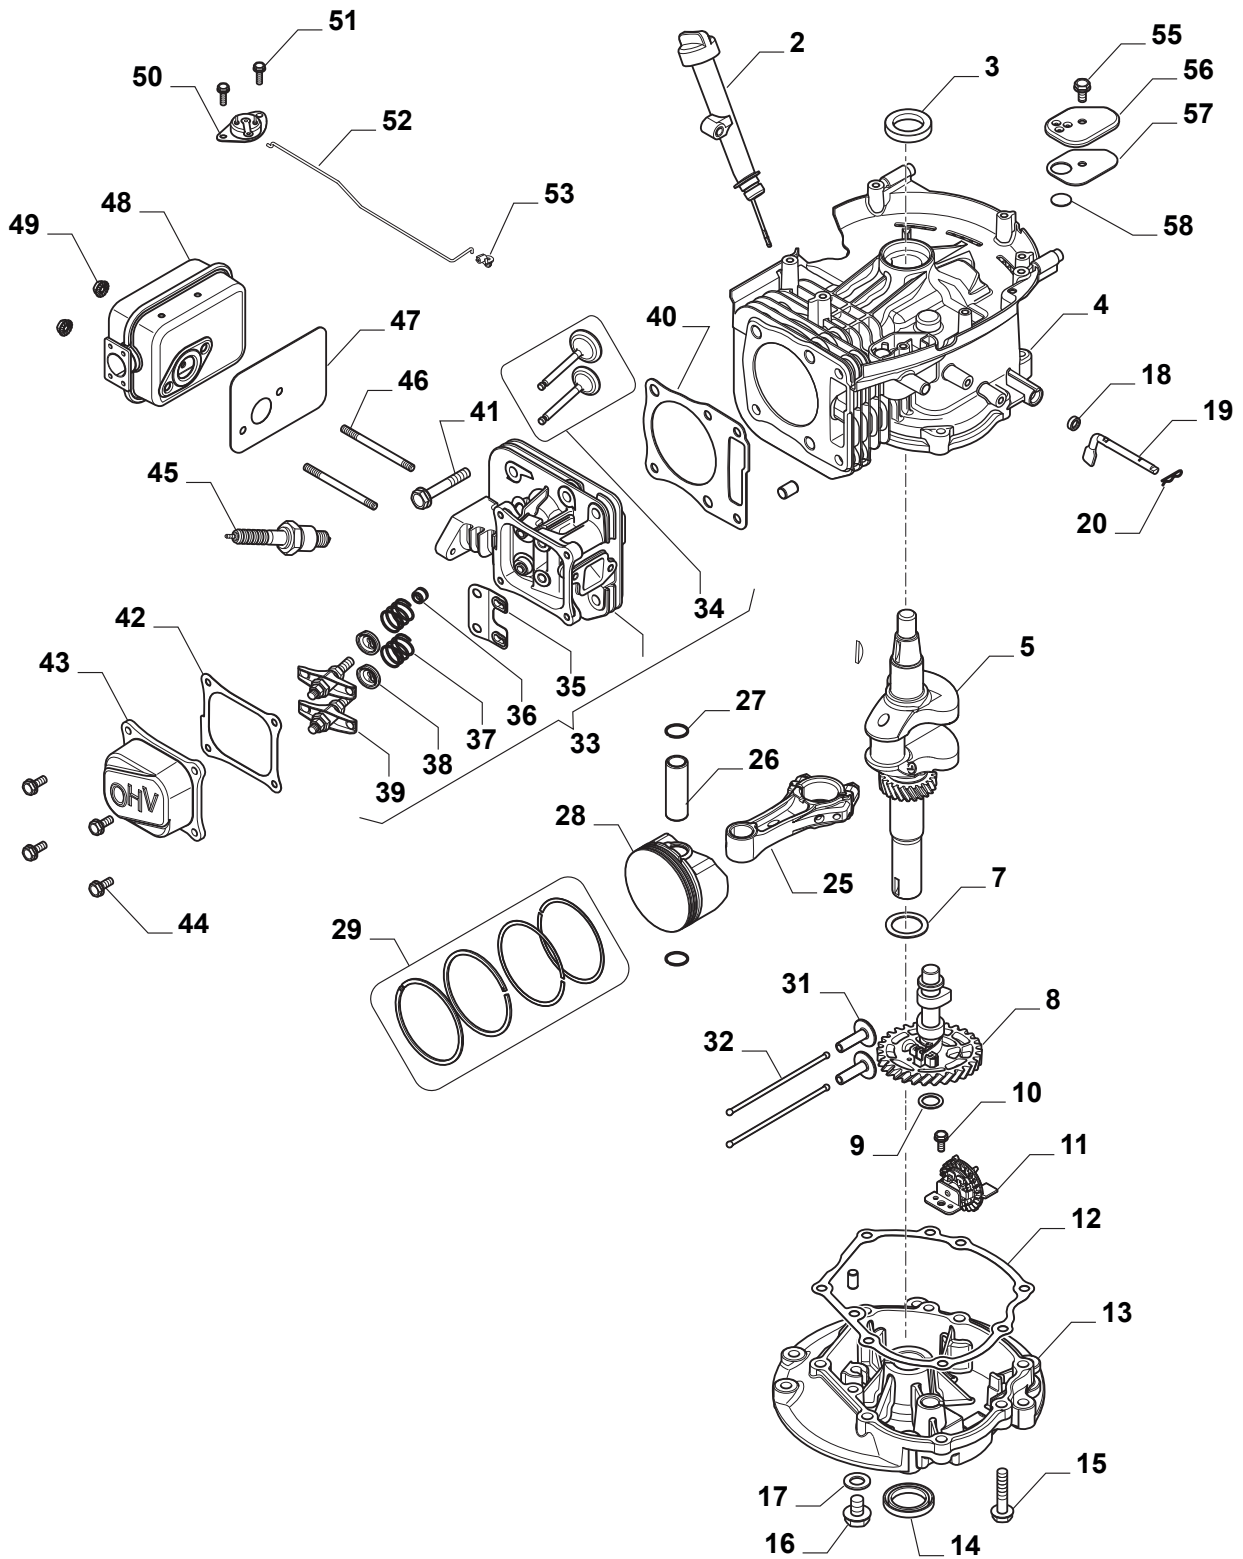

Fig.	Q.ty	Part No	Description	Notes
2	1	118551106/0	Oil Filler Assy	
3	1	118550300/0	Oil Seal	
4	1	118551152/0	Crankcase	
5	1	118551115/0	Crankshaft	
7	1	118550283/0	Washer	
8	1	118551116/0	Camshaft Assy	
9	1	118551144/0	Washer , Drain Plug	
10	1	112789000/0	Screw	
11	1	118551132/0	Speed Governor Assy	
12	1	118551107/0	Crankcase Gasket	
13	1	118551153/0	Crankcase Cover	
14	1	118550379/0	Oil Seal	
15	7	9959-0840-16	Screw	
16	1	118550780/1	Drain plug bolt	
17	1	118550793/0	Washer , Drain Plug	
18	1	118550935/0	Oil Seal	
19	1	118551130/0	Shaft, Governor Arm	
20	1	118550934/0	Spring Pin	
25	1	118550285/0	Connecting Rod Assy	
26	1	118550786/0	Piston Pin	
27	2	118551145/0	Washer, Piston Pin	
28	1	118551113/0	Piston	
29	1	118551114/0	Piston, Ring Set	
31	2	118550291/0	Valve Lifter Assy	
32	2	118551118/0	Push Rod	
33	1	118551151/0	Cylinder Head Assy	
34	1	118551150/0	Valve Assy, Intake + Exhaust	
35	1	118551119/0	Plate	
36	1	118551117/0	Seal	
37	2	118550896/0	Spring	
38	2	118550895/0	Retainer	
39	2	118550273/0	Valve Arm Set	
40	1	118551110/0	Gasket	
41	6	118550297/0	Screw	
42	1	118551112/0	Gasket	
43	1	118551111/0	Cover	
44	4	9959-0616-16	Screw	
45	1	118550658/0	Spark Plug	
46	2	118551143/0	Stud	
47	1	118551135/0	Gasket, Muffler	
48	1	118551134/0	Muffler	
49	2	118550806/0	Nut	
50	1	118551350/0	Choke Control	
51	2	112789000/0	Screw	
52	1	118551351/0	Control Rod	
53	1	118551352/0	Retainer	
55	1	112790781/0	Screw	
56	1	118551108/0	Cover	
57	1	118551109/0	Gasket	
58	1	118550902/0	Valve	