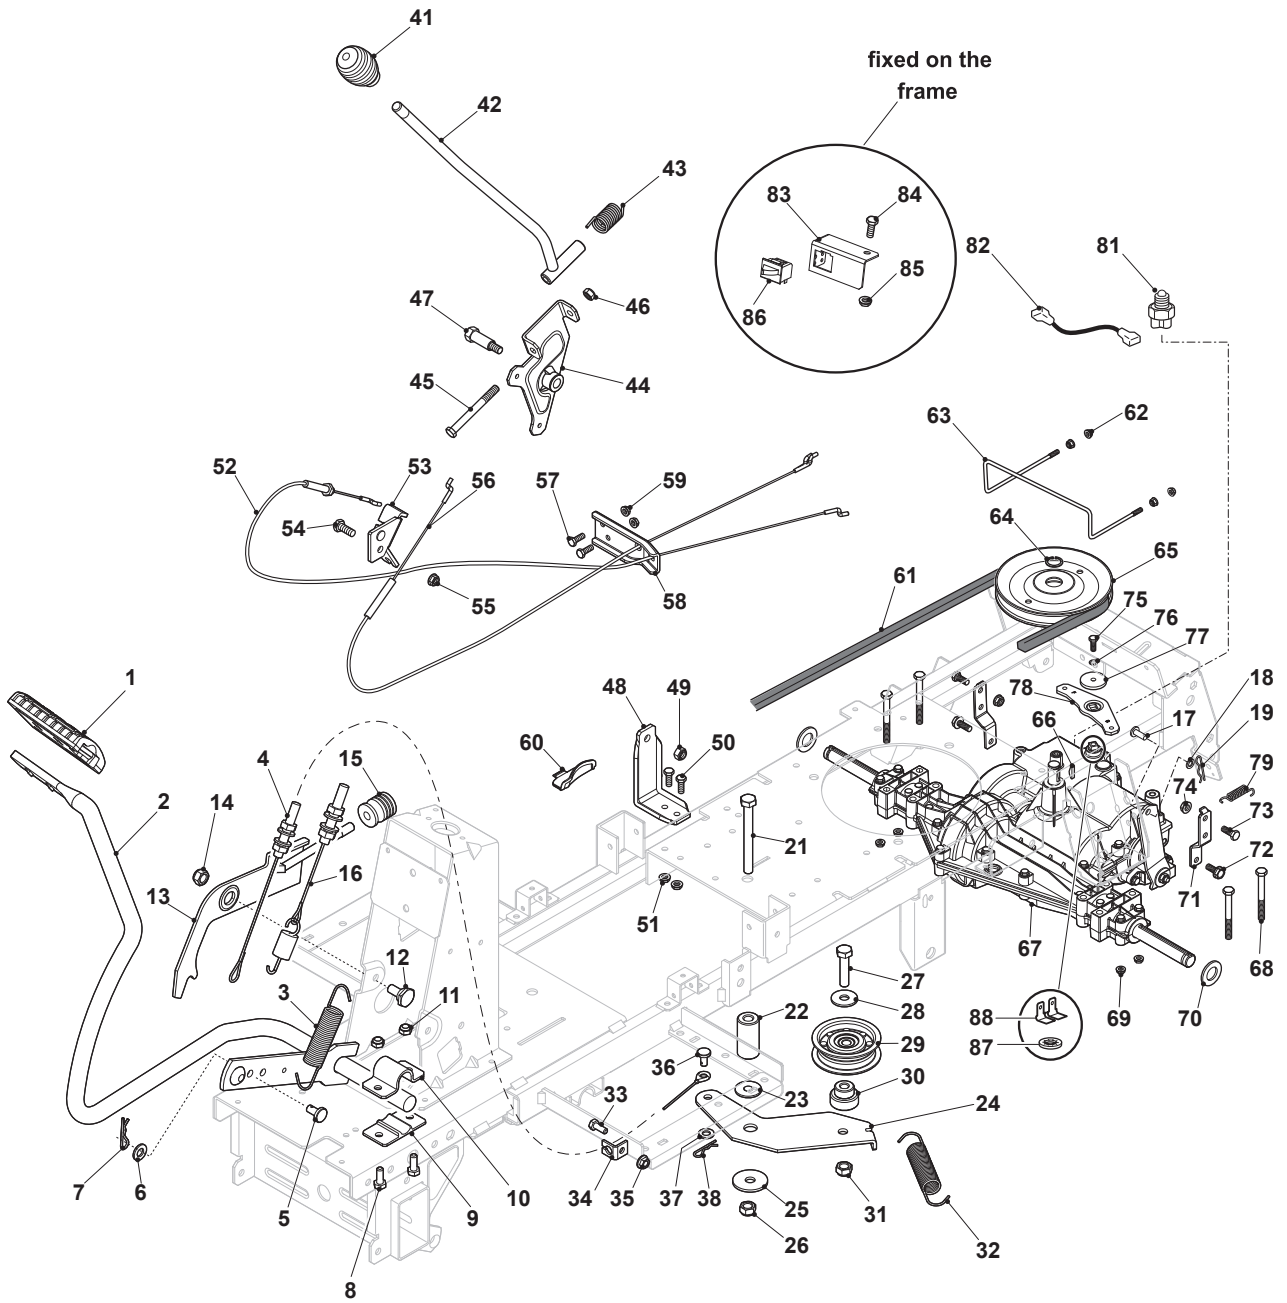

Fig.	Q.ty	Part No	Description	Notes
1	1	325110391/0	Clamp Cover	
2	1	384503013/0	Pedal	
3	2	127430594/0	Spring	
4	1	384004607/0	Tightener Cable	
5	1	127510120/0	Pin	
6	1	112521350/0	Washer	
7	1	124487997/0	Cotter Pin	
8	4	112791400/0	Screw	
9	2	325785350/0	Support	
10	2	325547231/0	Plate	
11	4	112154510/0	Nut	
12	1	122524970/3	Pin	
13	1	384002097/0	Brake Control Rod	
14	1	112154210/0	Nut	
15	1	127395050/1	Knob	
16	1	384004603/0	Cable, Thread Engine Brake	
17	1	127510120/0	Pin	
18	1	325670011/0	Antifriction Washer	
19	1	124487997/0	Cotter Pin	
21	1	112691900/0	Screw	
22	1	127160065/0	Spacer	
23	1	122041980/0	Bushing	
24	1	384307003/0	Tightener Lever	
25	1	112523070/0	Washer	
26	1	112155000/0	Nut	
27	1	112691115/0	Screw	
28	1	112523060/0	Washer	
29	1	127604015/0	Pulley	
30	1	127160064/0	Spacer	
31	1	112155000/0	Nut	
32	1	127430594/0	Spring	
33	1	112791200/1	Screw	
34	1	322806619/0	Support	
35	1	112292102/0	Nut	
36	1	127510120/0	Pin	
37	1	112521350/0	Washer	
38	1	125110802/0	Cotter Pin	
41	1	125394510/0	Knob	
42	1	384317097/0	Lever, Speed Drive Control	
43	1	125430226/0	Spring	
44	1	384773579/0	Bracket	
45	1	112692050/0	Screw	
46	1	112155000/0	Nut	
47	1	127510122/1	Bracket	
48	1	327772197/0	Bracket	
49	1	112154210/0	Nut	
50	2	112791200/1	Screw	
51	2	112292102/0	Nut	
52	1	384004602/0	Wire	
53	1	327772195/0	Front Bracket	
54	1	112792611/0	Screw	