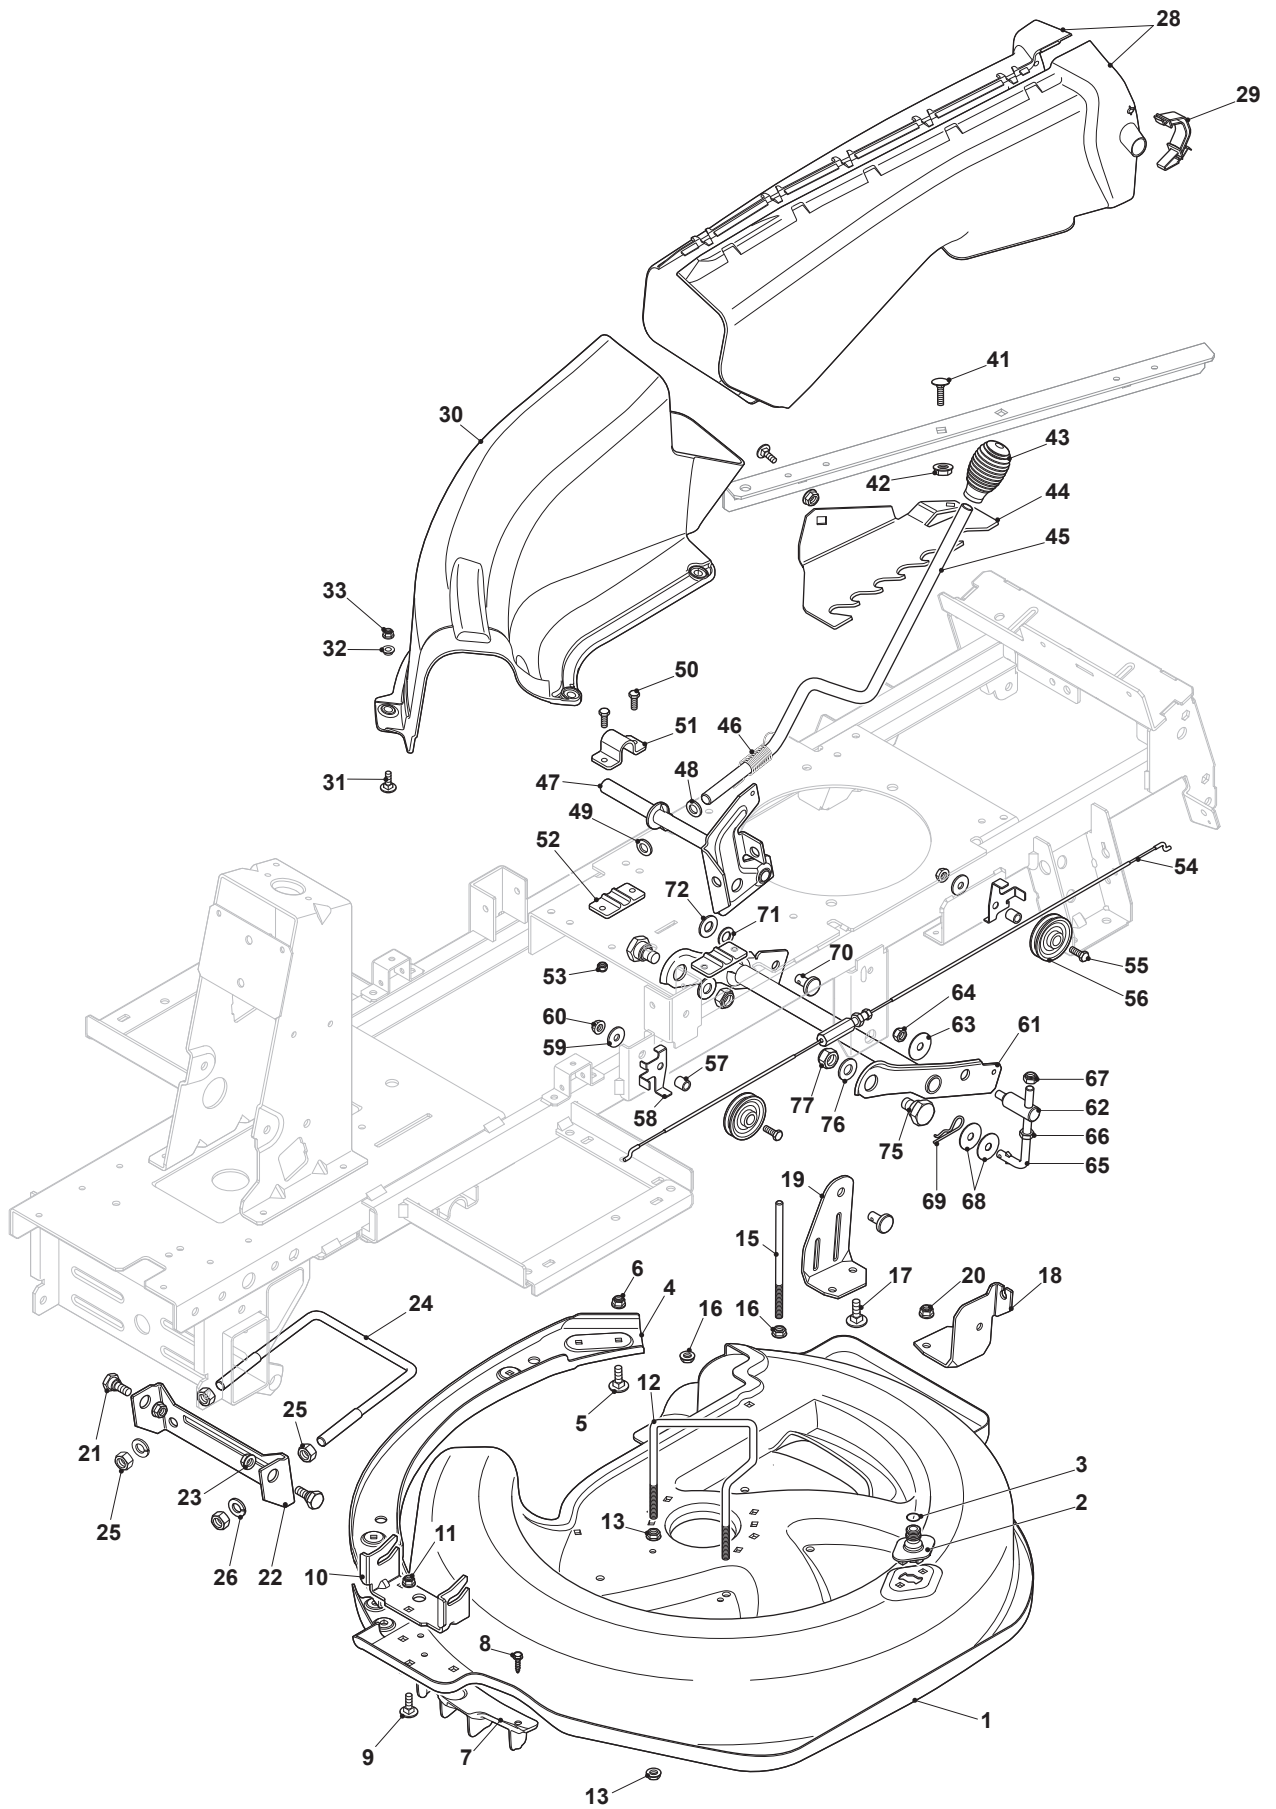

Fig.	Q.ty	Part No	Description	Notes
55	1	112293201/0	Nut	
56	1	384004609/0	Wire	
57	2	112791200/1	Screw	
58	1	327787093/0	Support	
59	2	112292102/0	Nut	
60	1	327110509/0	Inspection Door	
61	1	135061430/0	Belt	
62	4	112292102/0	Nut	
63	1	127294011/0	Belt Guide	
64	1	112608950/0	Seeger	
65	1	182601509/0	Pulley	
66	1	112139430/0	Key	
67	1	118400981/1	Transmission Unit (Peerless MST-204-581A)	
68	4	112691800/0	Screw	
69	4	112154210/0	Nut	
70	4	125670005/2	Washer	
71	2	327772189/0	Bracket	
72	2	112735150/0	Screw	
73	2	112792611/0	Screw	
74	2	112293201/0	Nut	
75	1	112735520/0	Screw	
76	1	112540040/0	Washer	
77	1	322680009/0	Washer	
78	1	327543055/0	Plate	
79	1	127430597/0	Spring	
81	1	119410608/1	Neutral Switch (Mech.)	
82	1	127065069/0	Wire	
83	1	327787109/0	Support	
84	1	112791400/0	Screw	
85	1	112292102/0	Nut	
86	1	119410614/0	Microswitch	
87	2	112540221/0	Washer	
88	2	133800001/0	Faston Terminal	No more supplied with the transmission