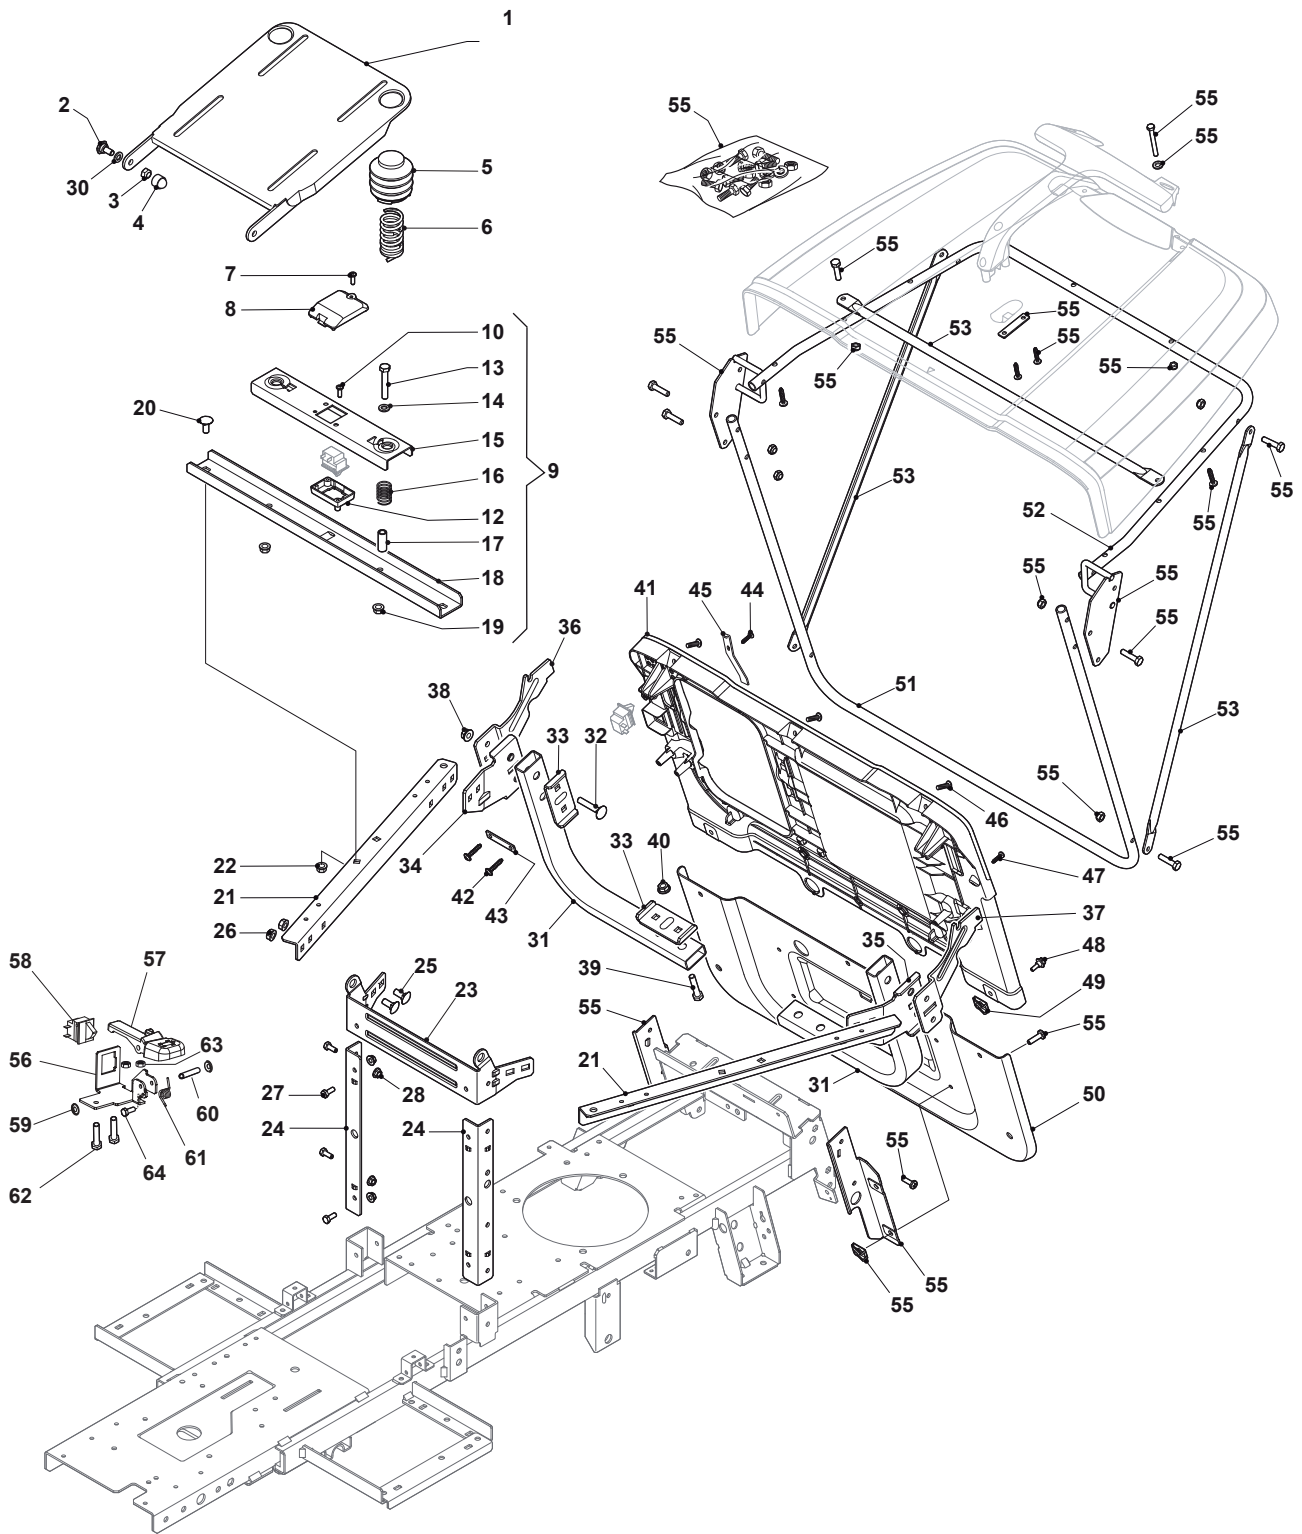

THIS INFORMATION IS NOT INTENDED FOR SALE OR RESALE, AND THIS NOTICE MUST REMAIN ON ALL COPIES.

Engineered to amaze you

Fig.	Q.ty	Part No	Description	Notes
1	1	325961220/0	Steering Wheel	
2	1	327110486/0	Steering Column Cover, Grey	
2	1	327110487/0	Steering Column Cover, Black	
3	1	327110537/0	Front Cover, Black	
4	4	125943010/0	Screw	
5	1	327110483/0	Rear Steering Column Cover, Grey	
6	4	112728300/0	Screw	
7	1	327500501/0	Right Footboard	
8	1	327500500/0	Left Footboard	
9	14	112735402/0	Screw	
10	1	327110566/0	Central Cover, Grey	
11	2	112728300/0	Screw	
12	1	327110533/0	Right Wheels Cover, Black	
13	1	327110534/0	Left Wheels Cover, Black	
14	6	112727801/0	Screw	
15	6	112728300/0	Screw	
16	1	327110480/1	Grey Frame Cover	
17	10	112437507/0	Rapid Fixing Plate	
18	10	112728300/0	Screw	
19	6	125943010/0	Screw	
21	1	327110481/1	Engine Black Cover	
22	1	327110536/0	Cover, Black	
24	1	327394004/0	Handle, Black	
25	1	327110535/0	Grass-Catcher Cover, Black	
26	1	184106074/0	Box, Fabric	
27	4	112793101/0	Screw	
28	4	112583500/0	Grower	
29	4	112523060/0	Washer	
31	1	325580503/0	Steering Plate Cover	
40	1	125722470/0	Seat	

Fig.	Q.ty	Part No	Description	Notes
53	3	327650133/0	Upper Stiffening	
55	1	384180218/1	Outfit, Screws	
56	1	327772241/0	Clamp	
57	1	327500065/0	Pedal	
58	1	119410614/0	Microswitch	
59	2	112604896/0	Crown Fastener	
60	1	122517866/0	Pin	
61	1	122450457/0	Safety Spring	
62	2	112791400/0	Screw	
63	2	112292102/0	Nut	
64	1	112728440/0	Screw	