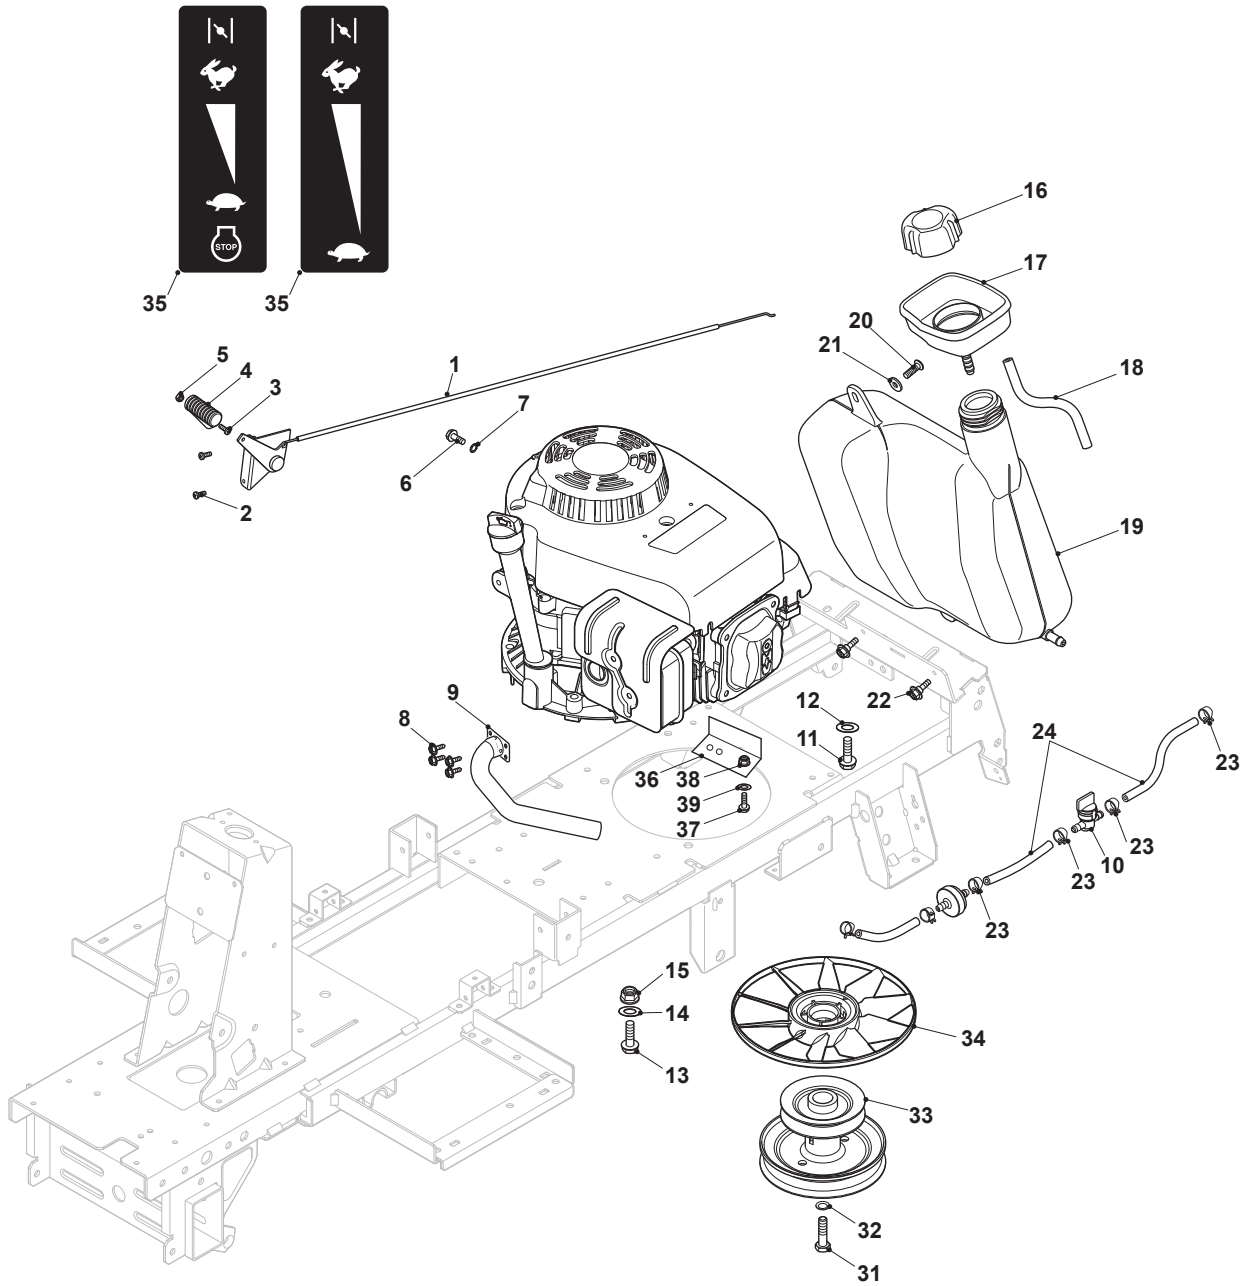

Fig.	Q.ty	Part No	Description	Notes
1	1	184000256/0	Throttle Cable	
2	2	125943012/0	Screw	
3	1	112726388/0	Screw	
4	1	125394501/0	Knob	
5	1	112290800/0	Nut	
6	1	112735599/0	Screw	
7	1	112540040/0	Washer	
8	4	112735110/0	Screw	
9	1	118738261/0	Tube	
10	1	118562996/0	Shut out valve	
11	2	112735109/2	Screw	
12	2	112540070/0	Washer	
13	1	112691200/0	Screw	
14	1	112521350/0	Washer	
15	1	112154210/0	Nut	
16	1	127790000/1	Fuel Cap	
17	1	327600180/0	Tank Protection	
18	1	327869054/1	Fuel Discharge Pipe	
19	1	327733008/0	Fuel Tank	
20	1	112727801/0	Screw	
21	1	112523040/0	Washer	
22	2	125943010/0	Screw	
23	4	118375051/1	Fair Led	
24	1	325869035/1	Connecting Tube	
31	1	112735694/0	Screw	
32	1	112543000/0	Washer	
33	1	384601501/1	Pulley	
34	1	327951200/0	Fan	
35	1	114366905/0	Label	
36	1	327772239/0	Bracket	
37	3	112791200/1	Screw	
38	3	112154510/0	Nut	
39	2	122675110/0	Washer	