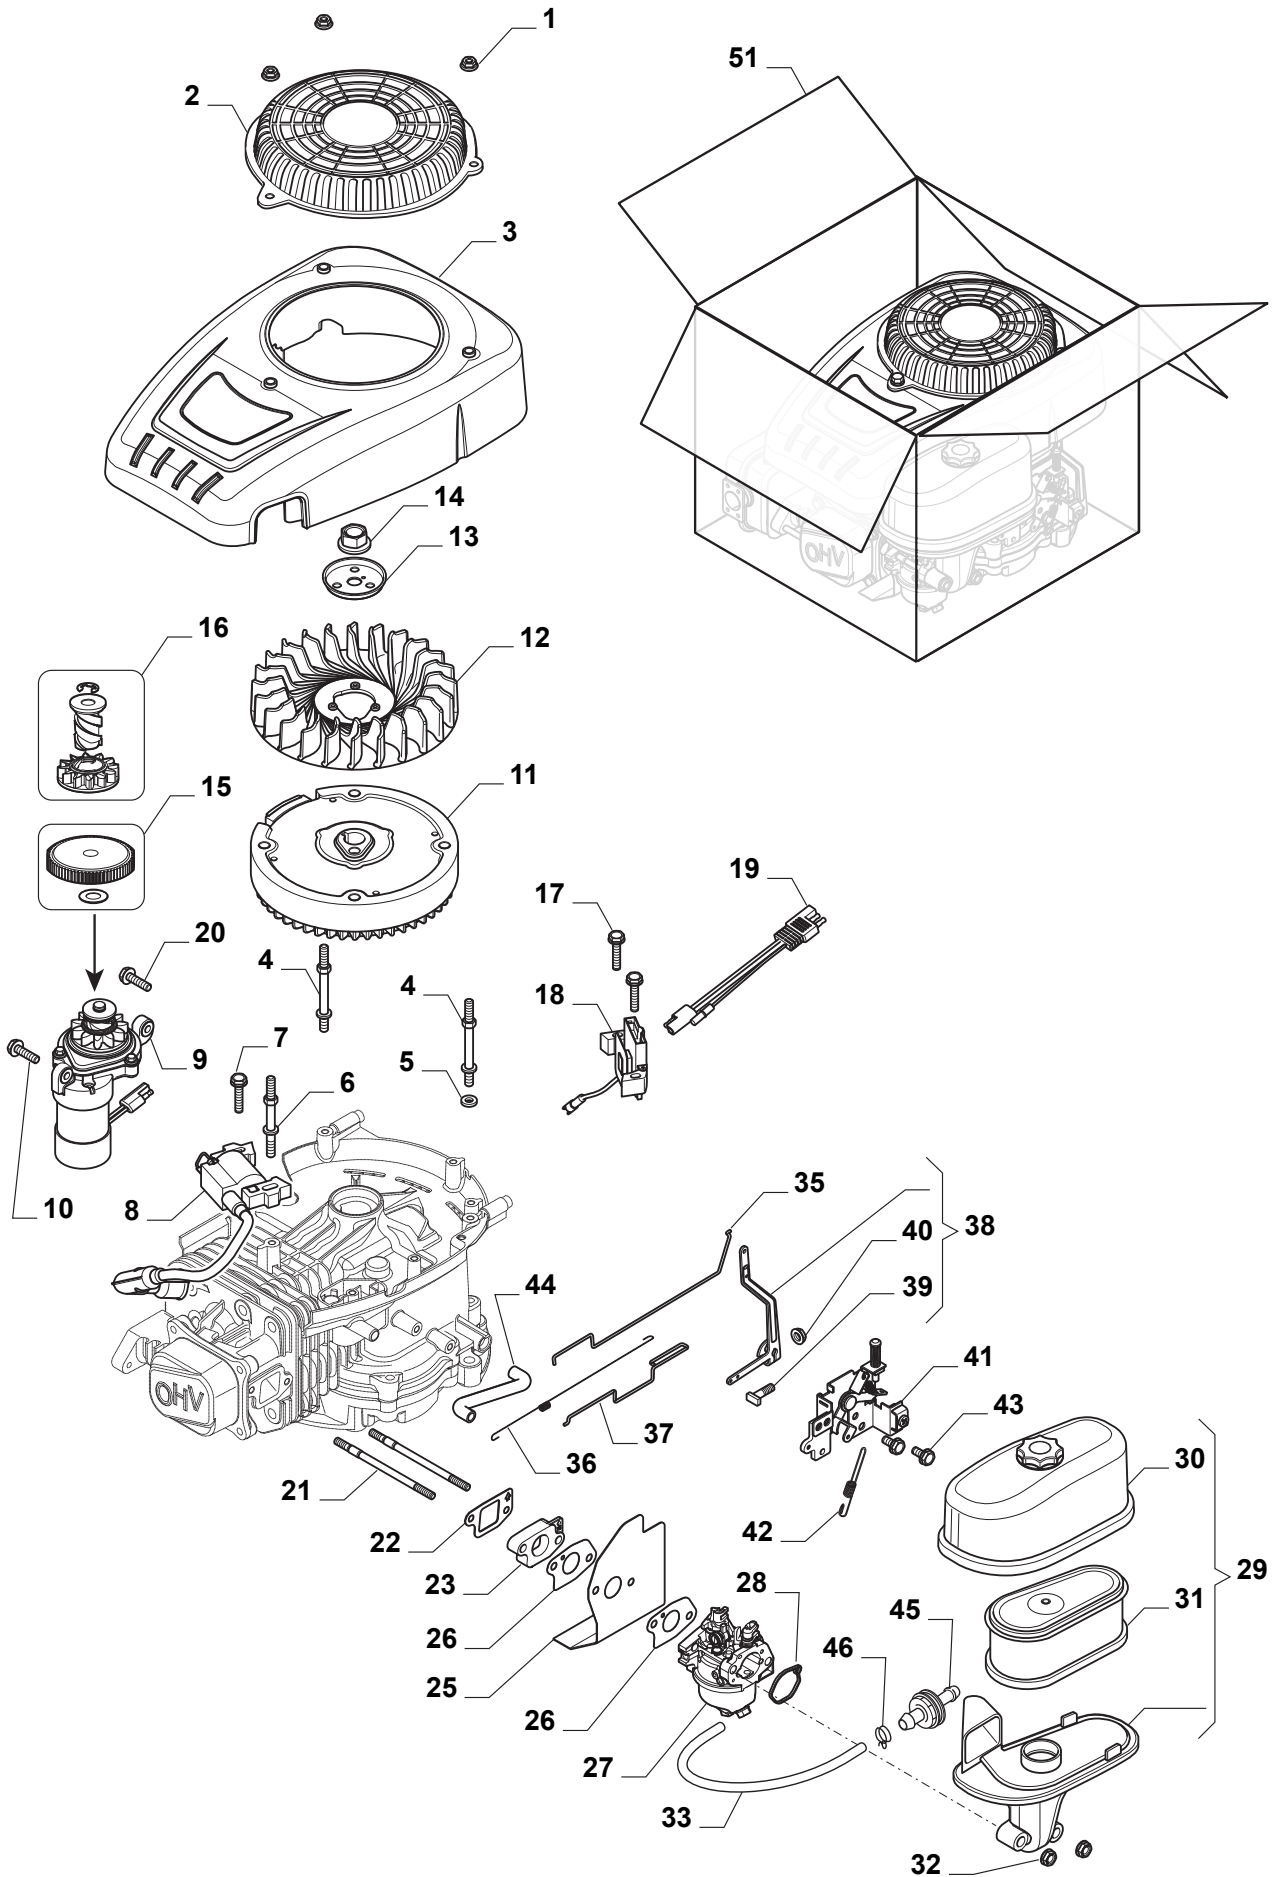

Fig.	Q.ty	Part No	Description	Notes
1	1	114366875/0	Label	

Fig.	Q.ty	Part No	Description	Notes
1	5	118550806/0	Nut	
2	1	118551136/0	Starter Assy	
3	1	118551120/0	Cover	
4	2	118551149/0	Pin	
5	1	118551147/0	Bushing	
5	1	118551148/0	Pin	
7	1	9959-0620-16	Screw	
8	1	118551141/0	Electronic Coil	
9	1	118551139/0	Start Motor	
10	1	112674550/0	Screw	
11	1	118551137/0	Flywheel Ass.Y	
12	1	118550254/0	Flywheel Fan	
13	1	118550335/0	Starter Cup	
14	1	118550336/0	Nut	
15	1	118551155/0	Kit Repair	
16	1	118551154/0	Kit Repair	
17	2	112674550/0	Screw	
18	1	118551138/0	Coil Assy, Charge	
19	1	118551140/0	Switch Wires	
20	1	112674700/0	Screw	
21	2	118551142/0	Stud	
22	1	118551123/0	Gasket	
23	1	118551125/0	Insulator	
25	1	118551126/0	Insulator	
26	2	118551122/0	Gasket	
27	1	118551121/0	Carburettor	
28	1	118551124/0	Gasket	
29	1	118551133/0	Air Cleaner Assy	
30	1	118551156/0	Air Cleaner Cover	
31	1	118551157/0	Air Filter	
32	2	118550806/0	Nut	
33	1	118550428/0	Fuel Pipe	
35	1	118551127/0	Governor Link	
36	1	118551129/0	Spring	
37	1	118551158/0	Choke Control Rod	
38	1	118550266/0	Arm Governor Assy	
39	1	118550805/0	Screw	
40	1	118550806/0	Nut	
41	1	118551131/0	Remote Control Assy	
42	1	118551128/0	Spring	
43	2	9959-0612-16	Screw	
44	1	118551146/0	Breather Pipe	
45	1	118550427/0	Fuel Filter	
46	2	118550918/0	Pipe Clip	
51	1	118551159/0	Engine Assembled	