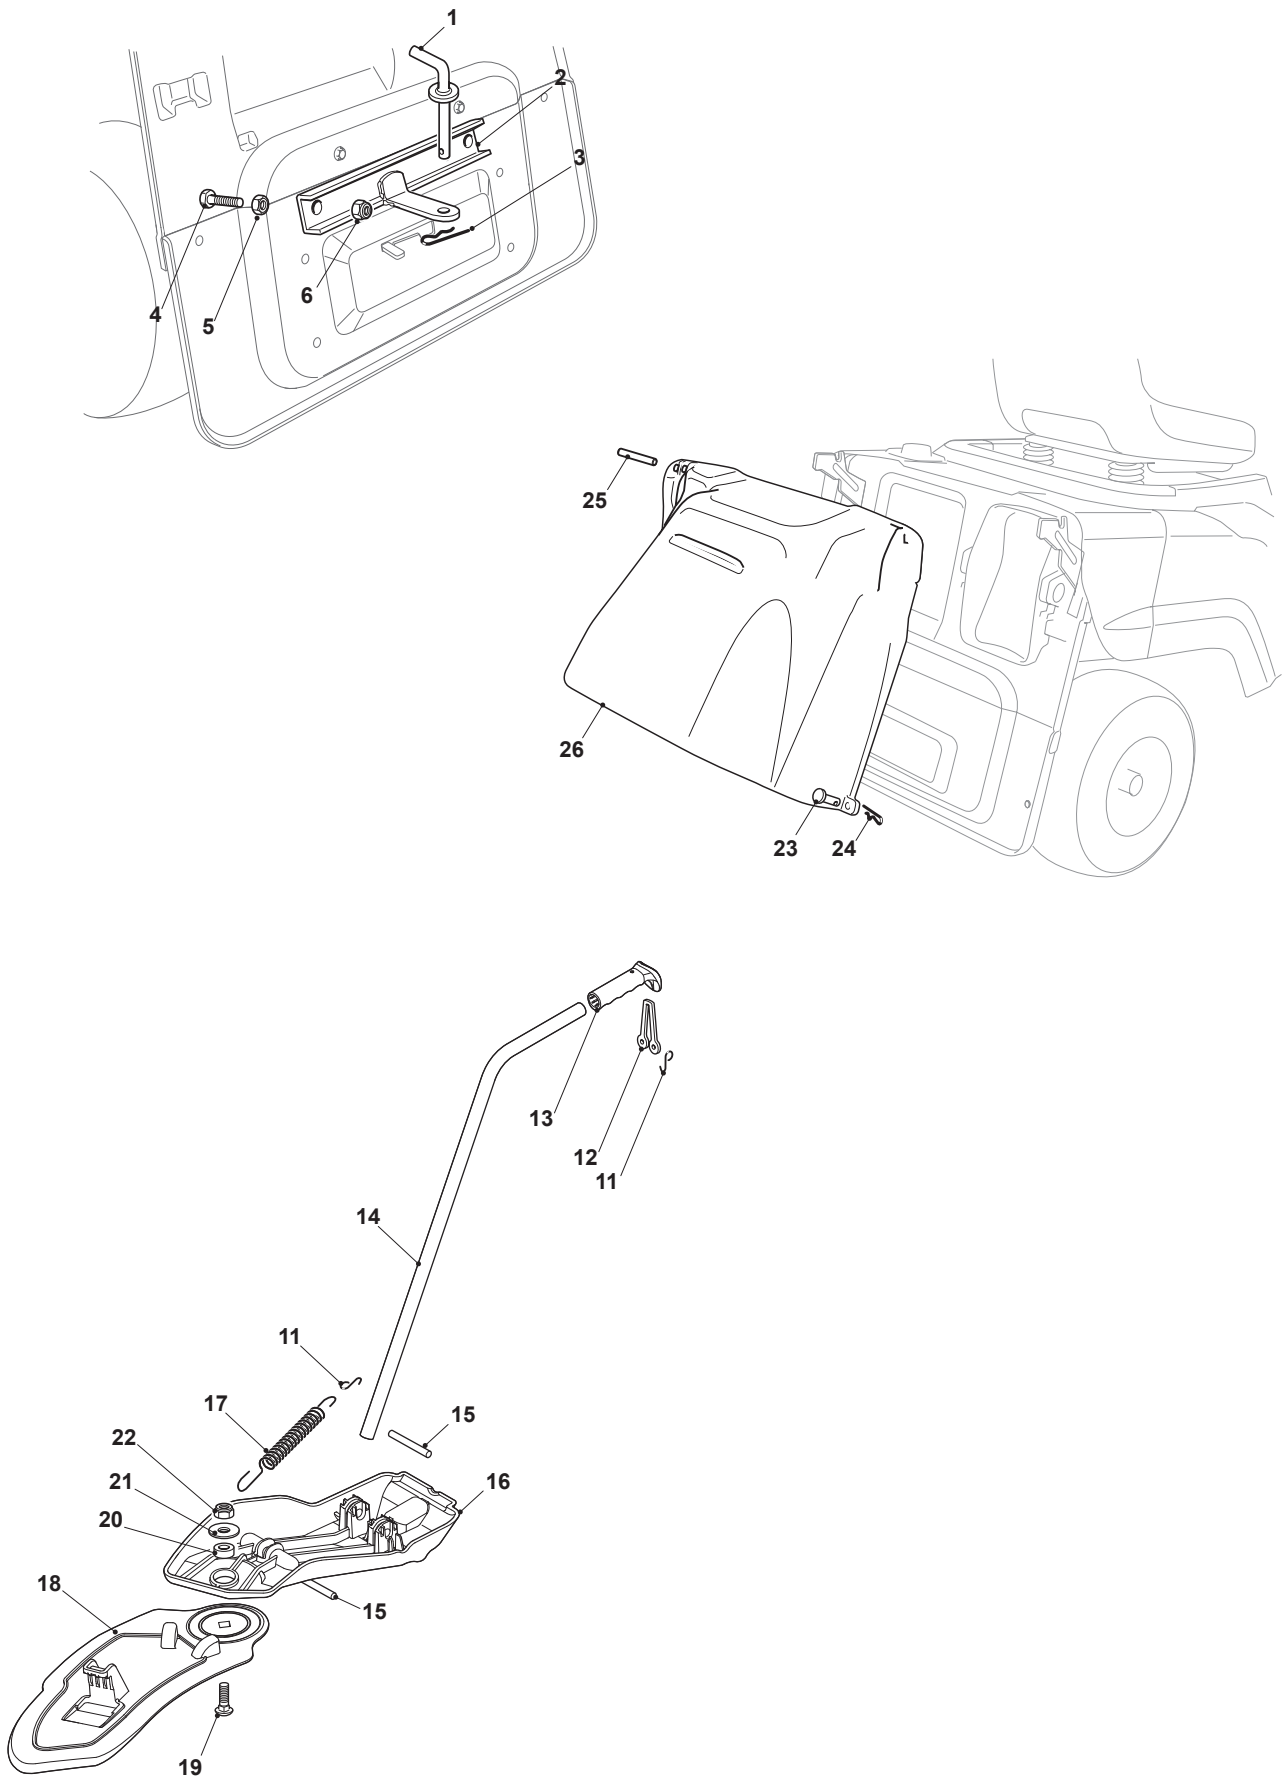

Fig.	Q.ty	Part No	Description	Notes
52	1	112794400/0	Screw	
53	1	127047017/0	Bushing	
55	1	112139480/0	Feather	
56	1	127604014/0	Pulley	
57	1	112793102/0	Screw	
58	1	112583500/0	Grower	
59	1	125670007/0	Washer	
60	1	384207251/0	Blade Shaft Support	
61	2	119216040/0	Bearing	
62	1	127023003/0	Shaft	
63	1	125430259/0	Spring	
64	1	325160501/0	Dust Cover Disc	
65	1	112609260/0	Seeger	
66	4	112818700/0	Screw	
67	4	112154210/0	Nut	
68	1	112139100/0	Key	
69	1	125463200/0	Blade Hub	
70	1	184109505/0	Blade Winged	
71	1	112508125/0	Elastic Washer	
72	1	112523080/0	Washer	
73	1	112735694/0	Screw	
74	1	327315151/0	Lever	
74	1	327315151/1	Lever	

Fig.	Q.ty	Part No	Description	Notes
1	1	327060111/1	Protection Carter	
2	1	327060109/0	Right Belt Protection Carter	
3	1	327060108/1	Transmission Plate Protection	
4	1	327060110/0	Left Belt Protection	
5	5	125943011/0	Screw	
6	4	112604899/0	Crown Fastener	
7	2	125943010/0	Screw	

Fig.	Q.ty	Part No	Description	Notes
1	1	125510021/1	Hitch Pin	
2	1	382033109/0	Rod	
3	1	124487999/0	Spring Pin	
4	2	112794300/0	Screw	
5	2	112295200/0	Nut	
6	2	112156602/0	Nut	
11	3	125253004/0	Mulch.Kit Fixing Hook	
12	1	125840011/1	Tie Rod	
13	1	325280000/1	Handgrip	
14	1	327394003/2	Handle	
15	2	127510116/0	Pin	
16	1	327140058/0	Deflettore Post.	
17	1	125430218/1	Spring	
18	1	327140057/0	Deflettore Anter.	
19	1	112818700/0	Screw	
20	1	127047013/1	Bushing	
21	1	322672152/0	Antifriction Washer	
22	1	112155000/0	Nut	
23	2	125510022/1	Pin	
24	2	124487998/0	Cotter Pin	
25	2	127510127/0	Pin	
26	1	327600181/0	Stone Guard, Black	