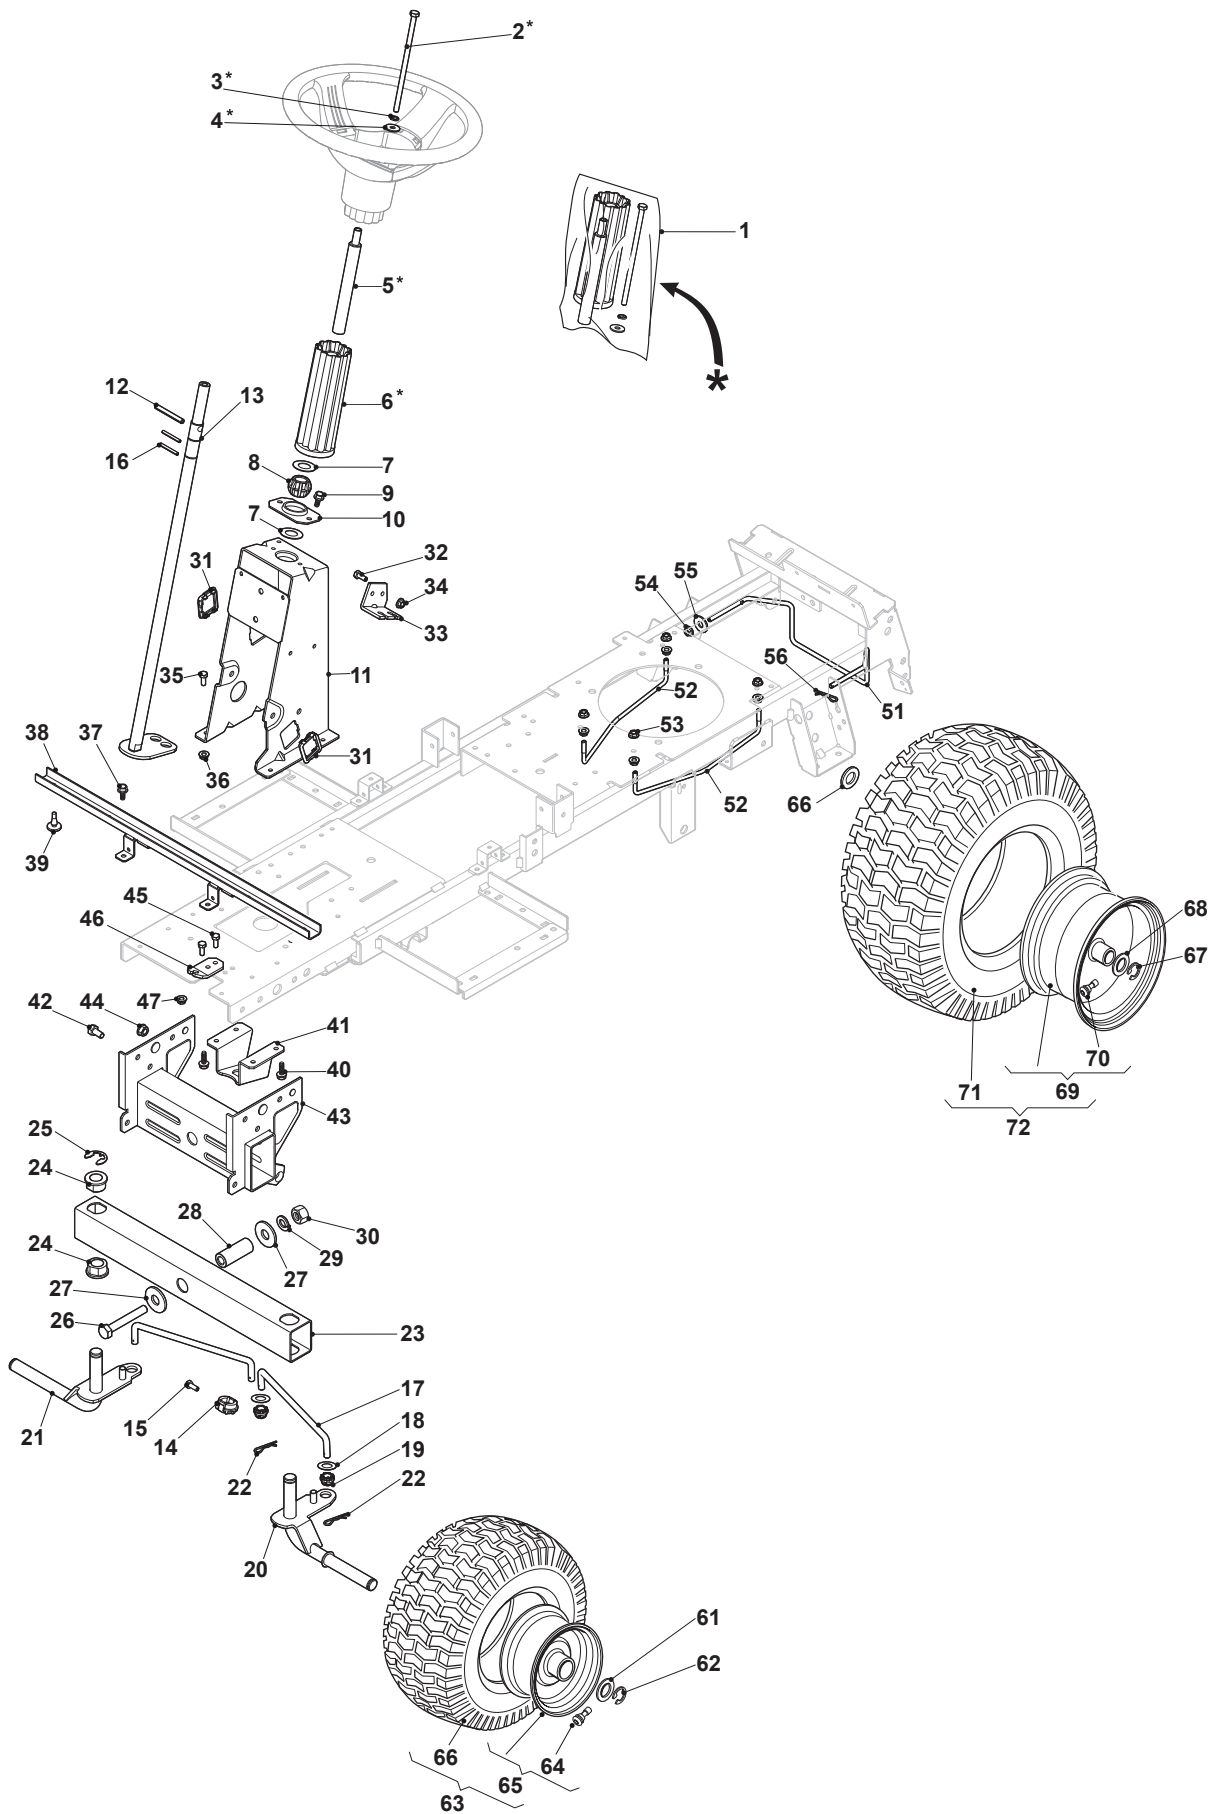

Fig.	Q.ty	Part No	Description	Notes
53	3	327650133/0	Upper Stiffening	
55	1	384180218/1	Outfit, Screws	
56	1	327772241/0	Clamp	
57	1	327500065/0	Pedal	
58	1	119410614/0	Microswitch	
59	2	112604896/0	Crown Fastener	
60	1	122517866/0	Pin	
61	1	122450457/0	Safety Spring	
62	2	112791400/0	Screw	
63	2	112292102/0	Nut	
64	1	112728440/0	Screw	

Fig.	Q.ty	Part No	Description	Notes
1	1	384180219/0	Outfit, Screws	
2	1	127840055/0	Tie Rod	
3	1	112540260/0	Grower	
4	1	112523070/0	Washer	
5	1	127160060/0	Extension column	
6	1	325785419/0	Steering Wheel Support	
7	2	125670023/0	Washer	
8	1	122746617/0	Joint	
9	2	112735121/0	Screw	
10	1	327787091/0	Joint Support	
11	1	384773575/0	Front Bracket Support	
12	1	112620300/0	Spring	
13	1	384520051/0	Steering Column	
14	1	327045074/0	Bush	
15	2	125943004/0	Screw	
16	2	112620210/0	Elastic Pin	
17	2	127034091/0	Rod	
18	4	112521350/0	Washer	
19	4	327045072/0	Bushing	
20	1	384230411/0	Left Stub Axle	
21	1	384230409/0	Right Stub Axle	
22	4	124487995/0	Cotter Pin	
23	1	327869061/0	Tube	
24	4	127047019/0	Bushing	
25	2	112000970/0	Ring (Benzing)	
26	1	112794950/0	Screw	
27	2	112523080/0	Washer	
28	1	127160062/0	Spacer	
29	1	112585100/0	Washer	
30	1	112295200/0	Nut	
31	2	327580500/0	Plate	
32	2	112791200/1	Screw	
33	1	327772199/0	Front Bracket	
34	2	112292102/0	Nut	
35	4	112791200/1	Screw	
36	4	112292102/0	Nut	
37	4	112735122/1	Screw	
38	1	384783061/0	Footboard Support	
39	1	127275000/0	Grommet	
40	4	112735122/1	Screw	
41	1	327772165/1	Bracket	
42	4	112792611/0	Screw	
43	1	384783059/0	Forecarriage Support	
44	4	112293201/0	Nut	
45	2	112791200/1	Screw	
46	1	327772209/0	Bracket	
47	2	112292102/0	Nut	
51	1	127294009/0	Belt Guide	
52	2	127294010/1	Belt Guide	
53	8	112292102/0	Nut	
54	1	112154510/0	Nut	