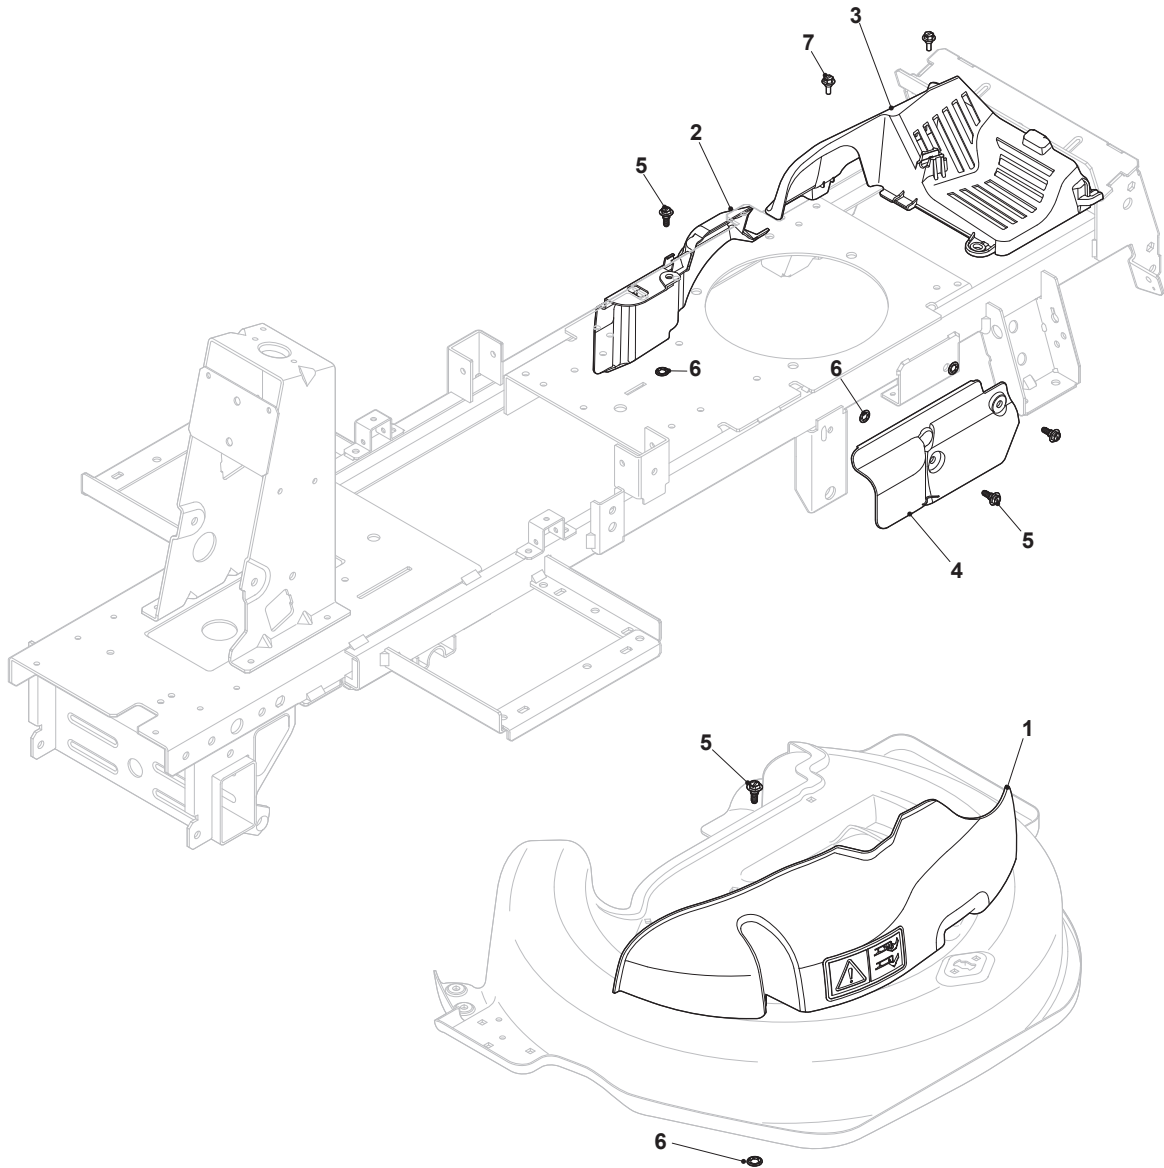

Fig.	Q.ty	Part No	Description	Notes
52	1	112794400/0	Screw	
53	1	127047017/0	Bushing	
55	1	112139480/0	Feather	
56	1	127604014/0	Pulley	
57	1	112793102/0	Screw	
58	1	112583500/0	Grower	
59	1	125670007/0	Washer	
60	1	384207251/0	Blade Shaft Support	
61	2	119216040/0	Bearing	
62	1	127023003/0	Shaft	
63	1	125430259/0	Spring	
64	1	325160501/0	Dust Cover Disc	
65	1	112609260/0	Seeger	
66	4	112818700/0	Screw	
67	4	112154210/0	Nut	
68	1	112139100/0	Key	
69	1	125463200/0	Blade Hub	
70	1	184109505/0	Blade Winged	
71	1	112508125/0	Elastic Washer	
72	1	112523080/0	Washer	
73	1	112735694/0	Screw	
74	1	327315151/0	Lever	
74	1	327315151/1	Lever	