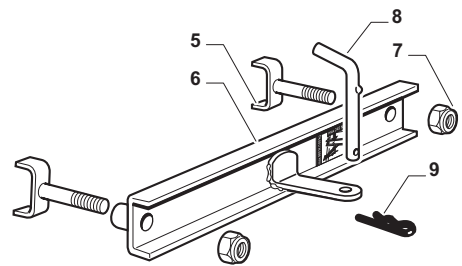

Optionals On Request

POSITION	CODE	Q.TY	DESCRIPTION	NOTES
1	382869038/0	1	Muffler Protection	
2	125943008/0	4	Screw	
5	382650211/0	2	Stiffening	
6	382033111/0	1	Rod	
7	12155000/0	2	Nut	
8	25510021/1	1	Pin	
9	24487999/0	1	Cotter Pin	
11	325140099/0	1	Deflector	
12	125510111/0	1	Pin	
13	24487998/0	1	Cotter Pin