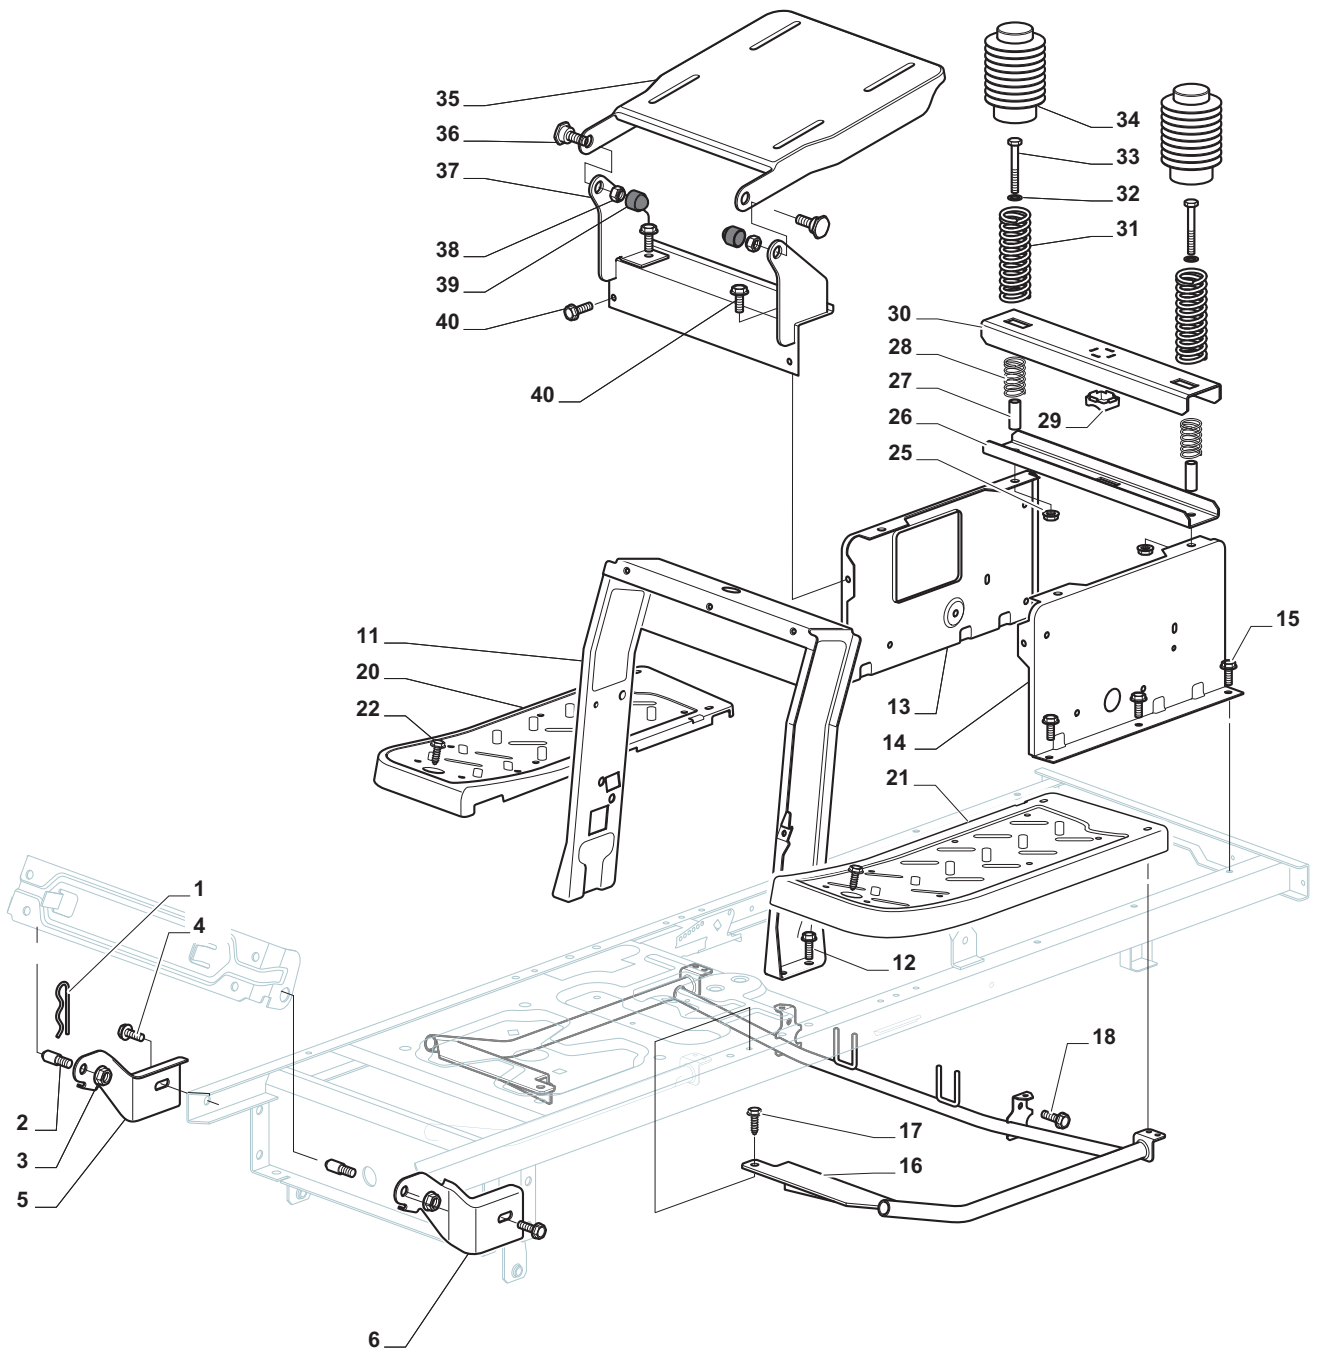

Chassis				
POSITION	CODE	Q.TY	DESCRIPTION	NOTES
1	24487998/0	1	Cotter Pin	
2	25510079/0	2	Pin	
3	12154210/0	2	Nut	
4	12735599/0	2	Screw	
5	325547225/0	1	Right Plate	
6	325547227/0	1	Left Plate	
11	382785169/1	1	Steering Column Support	
12	125943009/0	4	Screw	
13	325785331/1	1	Right Seat Support	
14	325785333/1	1	Left Seat Support	
15	125943009/0	6	Screw	
16	382785179/0	1	Footboard Support	
17	125943009/0	2	Screw	
18	125943009/0	2	Screw	
20	325500041/1	1	Right Footboard	
21	325500043/1	1	Left Footboard	
22	12735599/0	2	Screw	
25	12293201/0	2	Nut	
26	325820109/1	1	Seat Support	
27	125160048/0	2	Spacer	
28	125430263/0	2	Spring	
29	325060038/0	1	Cam	
30	325820105/1	1	Support	
31	125430264/0	2	Spring	
32	12521350/0	2	Washer	
33	12691400/0	2	Screw	
34	325122002/0	2	Hood	
35	382547061/0	1	Plate	
36	22524970/2	2	Pin	
37	382820151/0	1	Seat Support	
38	12155010/0	2	Nut	
39	118203854/0	2	Protection	
40	125943009/0	4	Screw