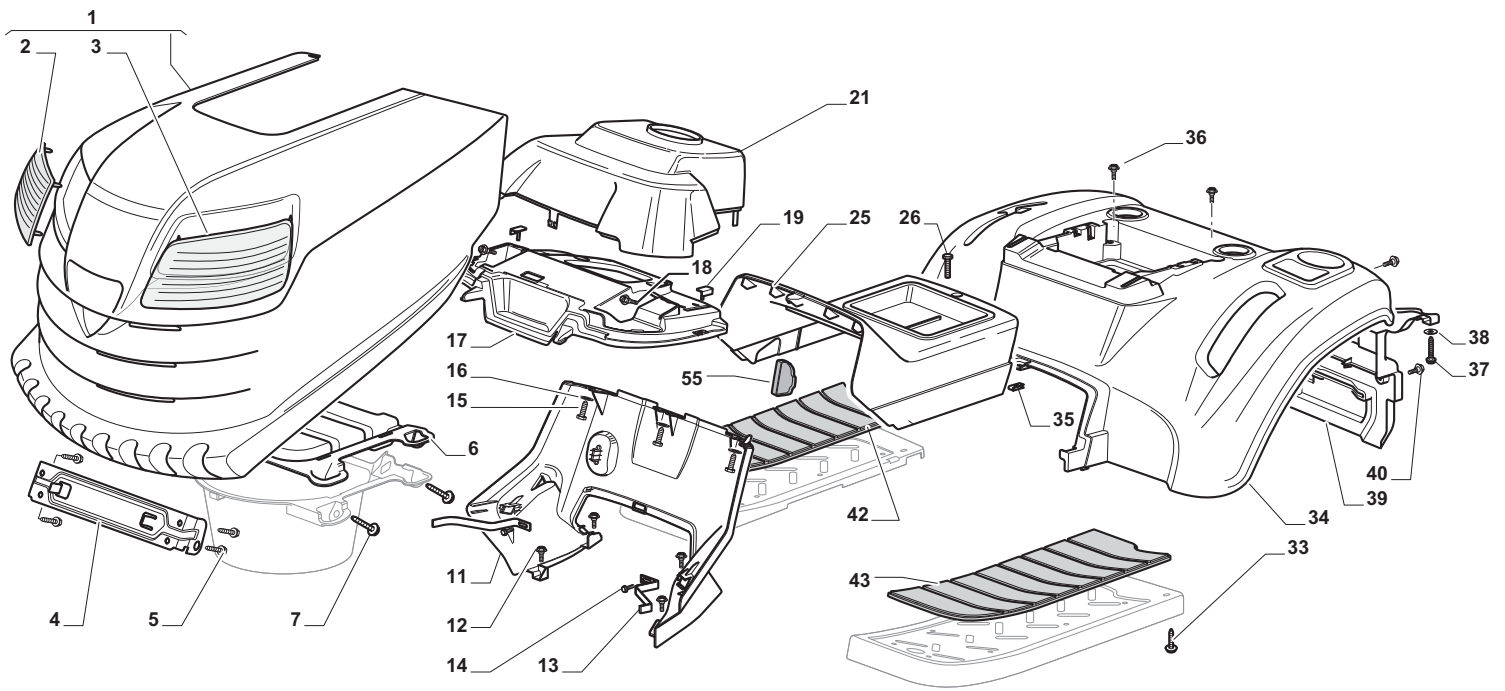

GENUINE SPARE PARTS

BT 98
BT 98 B

- Use GLOBAL GARDEN PRODUCT Genuine Spare Parts specified in the parts list for repair and/or replacement.
- The contents described in the parts list may change due to improvement.
- The drawings of the spare parts are only indicative and might not represent the part in question exactly.
- The indications "right" - "left" - "front" - "rear" refer to the position of the operator when using the machine.
- When placing orders of parts for repair and/or replacement, make sure that the illustrated parts list is the one applying to the machine's year of manufacture, as shown on the identification plate attached to the machine.

Body				
POSITION	CODE	Q.TY	DESCRIPTION	NOTES
1	325076899/0	1	Engine Hood Black	
2	325410887/0	1	Right Grill	
3	325410888/0	1	Left Grill	
4	325785317/0	1	Engine Hood Support	
5	12735403/0	4	Screw	
6	325263302/1	1	Air Intake Grill	
7	112728692/0	4	Screw	
11	325785298/0	1	Dashboard Support	
12	125943010/0	4	Screw	
13	325270325/0	2	Guide	
14	12735599/0	2	Screw	
15	112735406/0	3	Screw	
16	12523040/0	3	Washer	
17	325120202/1	1	Dashboard	
18	125943010/0	2	Screw	
19	325260003/0	2	Grommet	
21	325120203/0	1	Cover	
25	325110397/1	1	Cover, Black	
26	125943010/0	1	Screw	
33	112735406/0	4	Screw	
34	325110400/0	1	Wheels Cover Black	
35	112437506/0	1	Plate	
36	125943010/0	2	Screw	
37	112735406/0	2	Screw	
38	12523040/0	2	Washer	
39	325547208/1	1	Plate	
40	125943010/0	2	Screw	
42	325110384/0	1	Right Footboardcover	
43	325110385/0	1	Left Footboard Cover	
55	325207191/0	1	Plate	