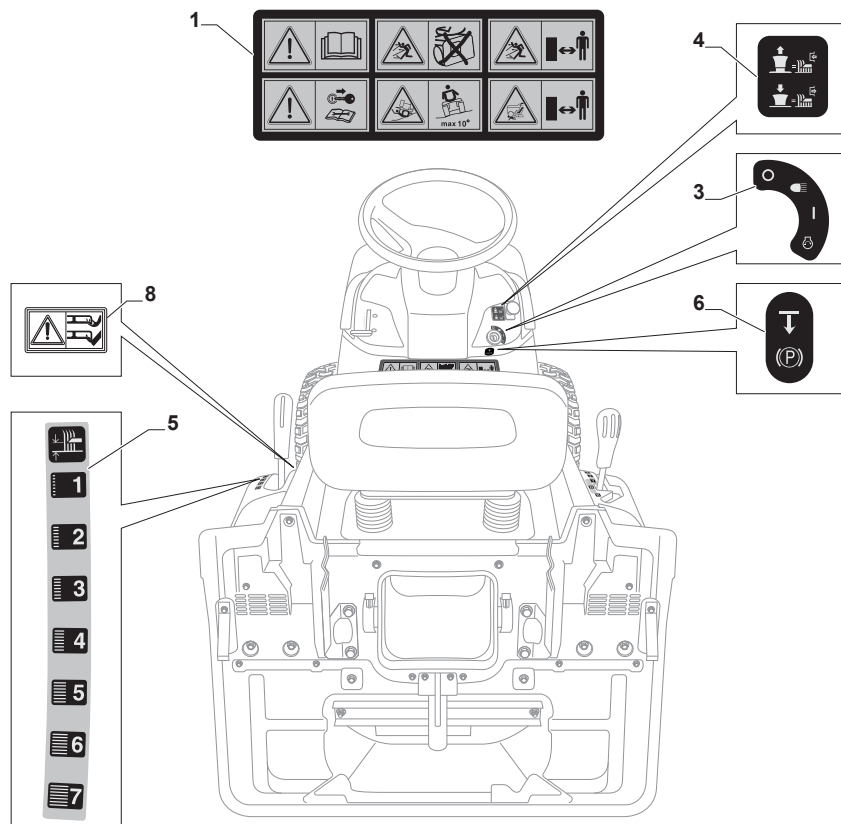

Fig.	Q.ty	Part No	Description	Notes
1	1	182040198/0	Cables Ass.Y	for Mecch. Models
2	1	382722444/0	Electronic Card	
3	3	112735101/0	Screw	
4	1	118450075/1	Starting Switch	
5	1	325600090/0	Card Protection	
6	1	118210023/0	Starting Key	
7	1	118120002/1	Battery	
8	1	125430265/1	Spring	
9	1	118400863/0	Screwed Ring	
15	2	133215000/0	Cover	
16	1	133340036/0	Fuse 25 A	
16	1	133340040/0	Fuse 10 A	
17	2	133500007/0	Fuse Carrier	
18	1	118450074/0	Clutch Switch	
19	3	119410613/0	Microswitch	
20	1	182040186/0	Cable	for Lamp models
21	2	118459100/0	Lamp For Lights	
22	1	119410605/1	Microswitch	
26	1	325605003/0	Button	
27	1	325256250/0	Screwed Ring	
28	1	182040174/0	Led Wiring Assy	

Fig.	Q.ty	Part No	Description	Notes
1	1	114361553/1	Label	
3	1	114363699/0	Label	
4	1	114361438/0	Label	
5	1	114366142/0	Label	
6	1	114363700/0	Label	
8	1	114356699/1	Label	

Fig.	Q.ty	Part No	Description	Notes
1	1	382869038/0	Muffler Protection	
2	4	125943008/0	Screw	
3	2	125160074/0	Spacer	
5	2	382650211/0	Stiffening	
6	1	382033119/0	Tow Bar Assy	
7	2	112155000/0	Nut	
8	1	125510021/1	Hitch Pin	
9	1	124487999/0	Spring Pin	
15	1	325140104/1	Deflector	
16	1	325394021/0	Handle	
17	1	125510077/0	Pin	
18	1	125430245/0	Spring	
19	1	325547320/0	Plate	
20	1	112735403/0	Screw	
21	1	325280000/1	Handgrip	
22	1	125840011/1	Tie Rod	
23	2	125253004/0	Mulch.Kit Fixing Hook	
25	1	325600093/0	Ejection Guard	
26	1	382869044/0	Support	
27	2	125510022/1	Pin	
29	2	112689515/0	Screw	
30	2	112154510/0	Nut	
31	1	124487999/0	Spring Pin	
32	1	382180028/0	Outfit, Screws	
28	2	125580040/0	Stake	