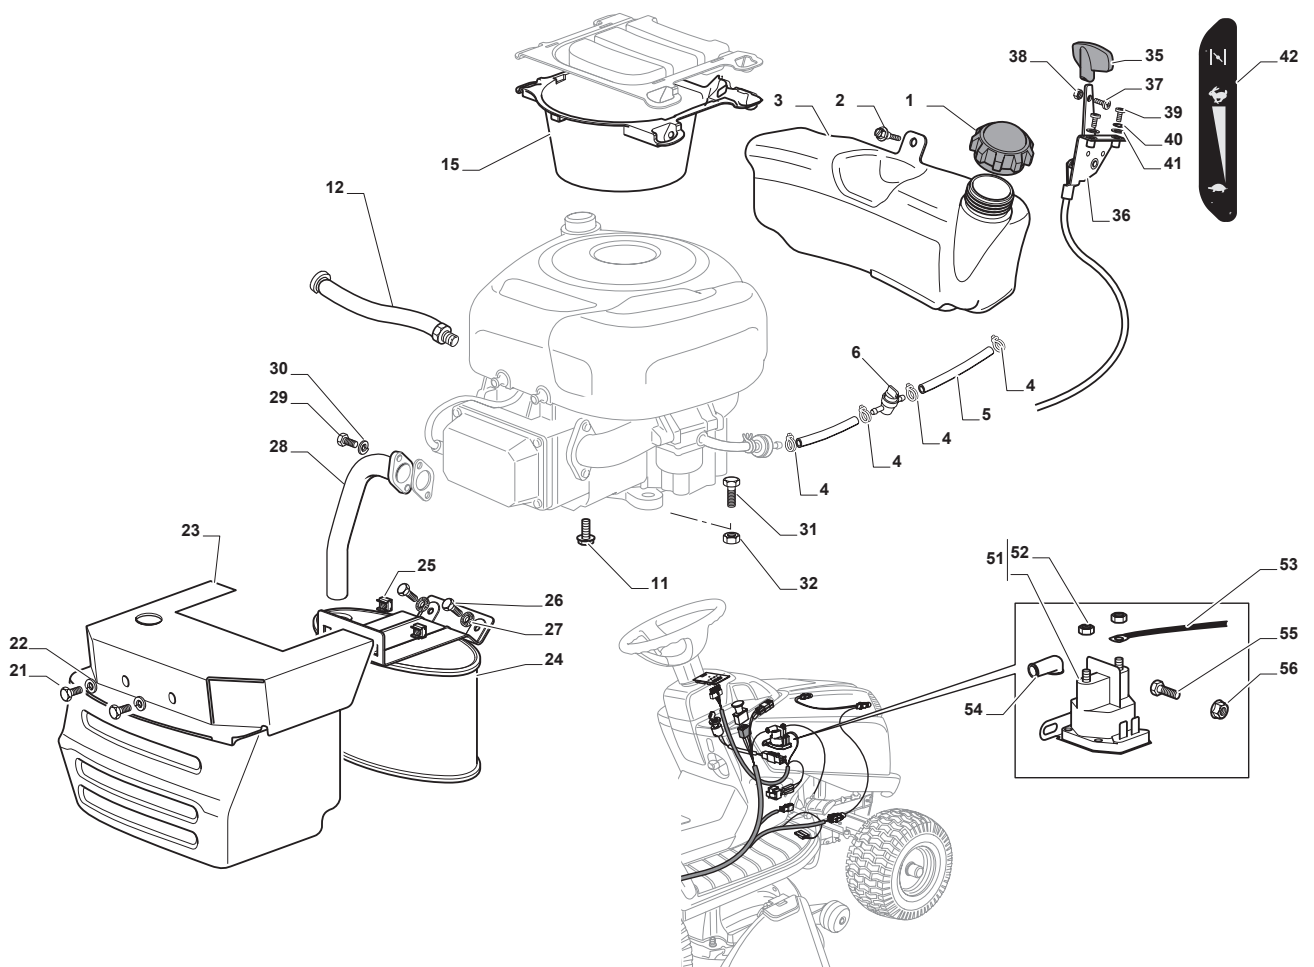

Fig.	Q.ty	Part No	Description	Notes
1	2	325774499/0	Clamp	
2	1	325108056/0	Conveyor	
3	1	325108057/0	Conveyor	
4	2	112792425/0	Screw	
5	2	112521330/0	Washer	
6	2	125160071/0	Spacer	
7	2	112154510/0	Nut	
8	1	325108064/0	Conveyor	
9	1	325108065/0	Conveyor	
11	1	325774527/0	Clamp	
12	1	325060168/0	Case	
13	1	325774529/0	Clamp	
14	1	325060169/0	Case	
16	2	112789008/0	Screw	
17	2	112437503/0	Plate	
18	2	112523020/0	Washer	
19	4	125943011/0	Screw	
20	4	112604899/0	Crown Fastener	

Fig.	Q.ty	Part No	Description	Notes
1	1	325785377/0	Support	
4	1	325785383/0	Support	
5	1	125270802/0	Seal	
6	1	125270803/0	Seal	
11	1	382800147/0	Upper Frame	
12	1	382800145/0	Upper Frame	
13	2	325650161/0	Stiffening	
14	1	382800143/0	Front Frame	
16	1	325110437/0	Black Grass-Catcher Cover	
19	2	325785417/0	Support	
20	1	325394538/0	Handle	
25	1	182105942/0	Grasscatcher	
31	1	382180122/0	Screw	