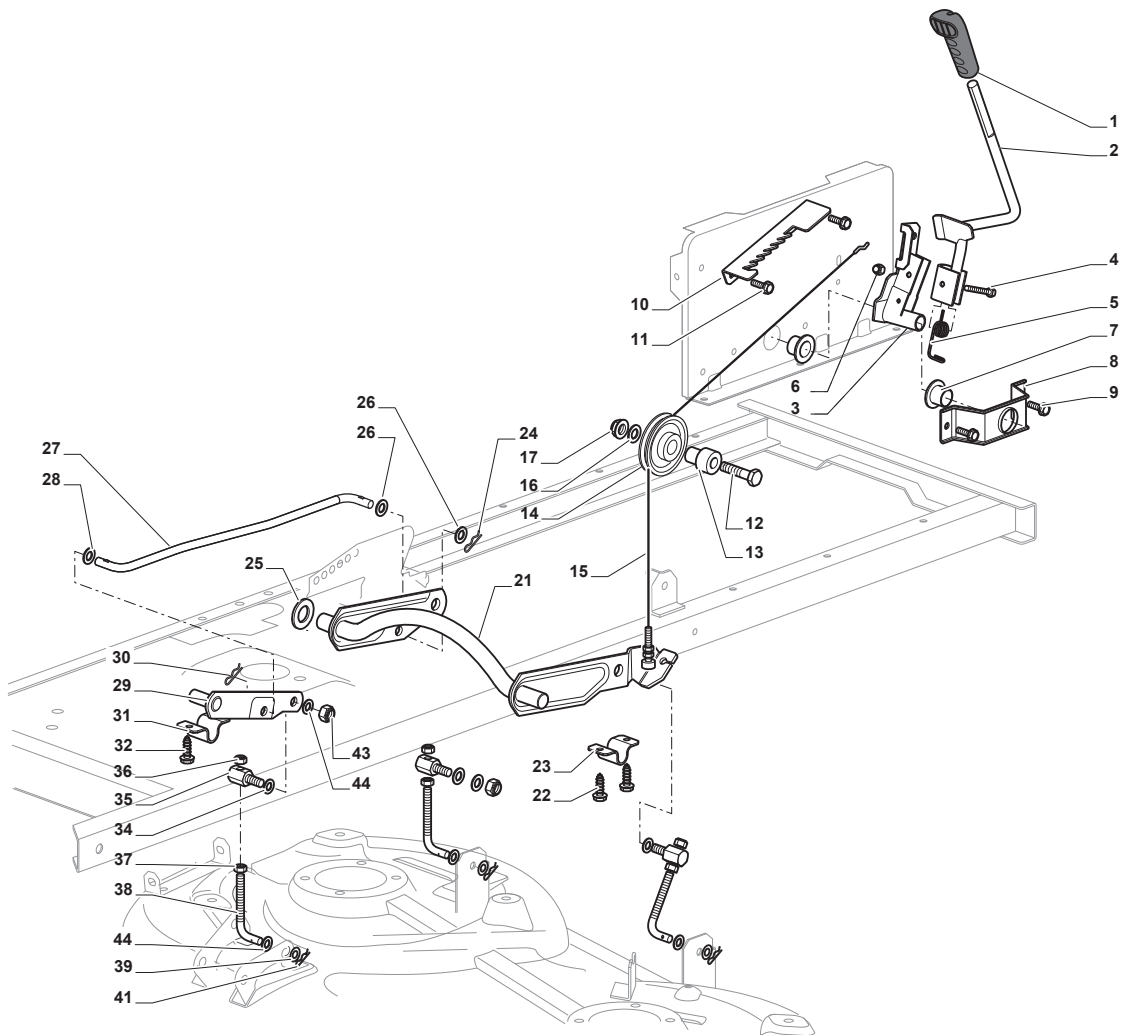

Fig.	Q.ty	Part No	Description	Notes
1	1	325394532/0	Knob	
2	1	382318257/0	Lever	
3	1	382774259/1	Clamp	
4	1	112692050/0	Screw	
5	1	125430226/0	Spring	
6	1	112155000/0	Nut	
7	1	125510035/0	Pin	
8	1	322672151/0	Antifriction Washer	
9	1	112155010/0	Nut	
10	1	112523060/0	Washer	
11	1	112155010/0	Nut	
12	1	382000649/0	Rod	
13	1	112154210/0	Nut	
14	1	112521340/0	Washer	
15	1	325318235/0	Lever	
16	1	112141418/0	Cotter Pin	
17	1	112735520/0	Screw	
18	1	112540040/0	Washer	
19	1	322680009/0	Washer	
21	4	112691600/0	Screw	
22	4	112521350/0	Washer	
23	1	118400910/3	Transmission	
24	4	112155000/0	Nut	
25	1	182601509/0	Pulley	
26	1	112139430/0	Key	
27	1	112608950/0	Seeger	
28	1	125270329/0	Belt Guide	
29	2	112735599/0	Screw	
30	1	125270330/0	Belt Guide	
31	4	125943009/0	Screw	
32	2	325785315/0	Support	
33	1	114366141/0	Label	
34	1	119410608/1	Neutral Switch (Mech.)	
35	1	325785483/0	Support	
36	2	112815200/0	Screw	
37	2	112154510/0	Nut	
38	1	119410614/0	Microswitch	
39	2	112792611/0	Screw	
40	2	112155000/0	Nut	
41	2	125670005/2	Washer	
43	6	125670005/1	Washer	
44	2	112001010/0	Benzing Ring	
45	2	322110233/0	Hub Cover	
46	2	382000597/0	Rimm	
47	2	125950000/0	Valve	
48	2	125590015/0	Tyre	
49	2	112540221/0	Washer	
50	2	133800001/0	Faston Terminal	No longer provided with the transmission