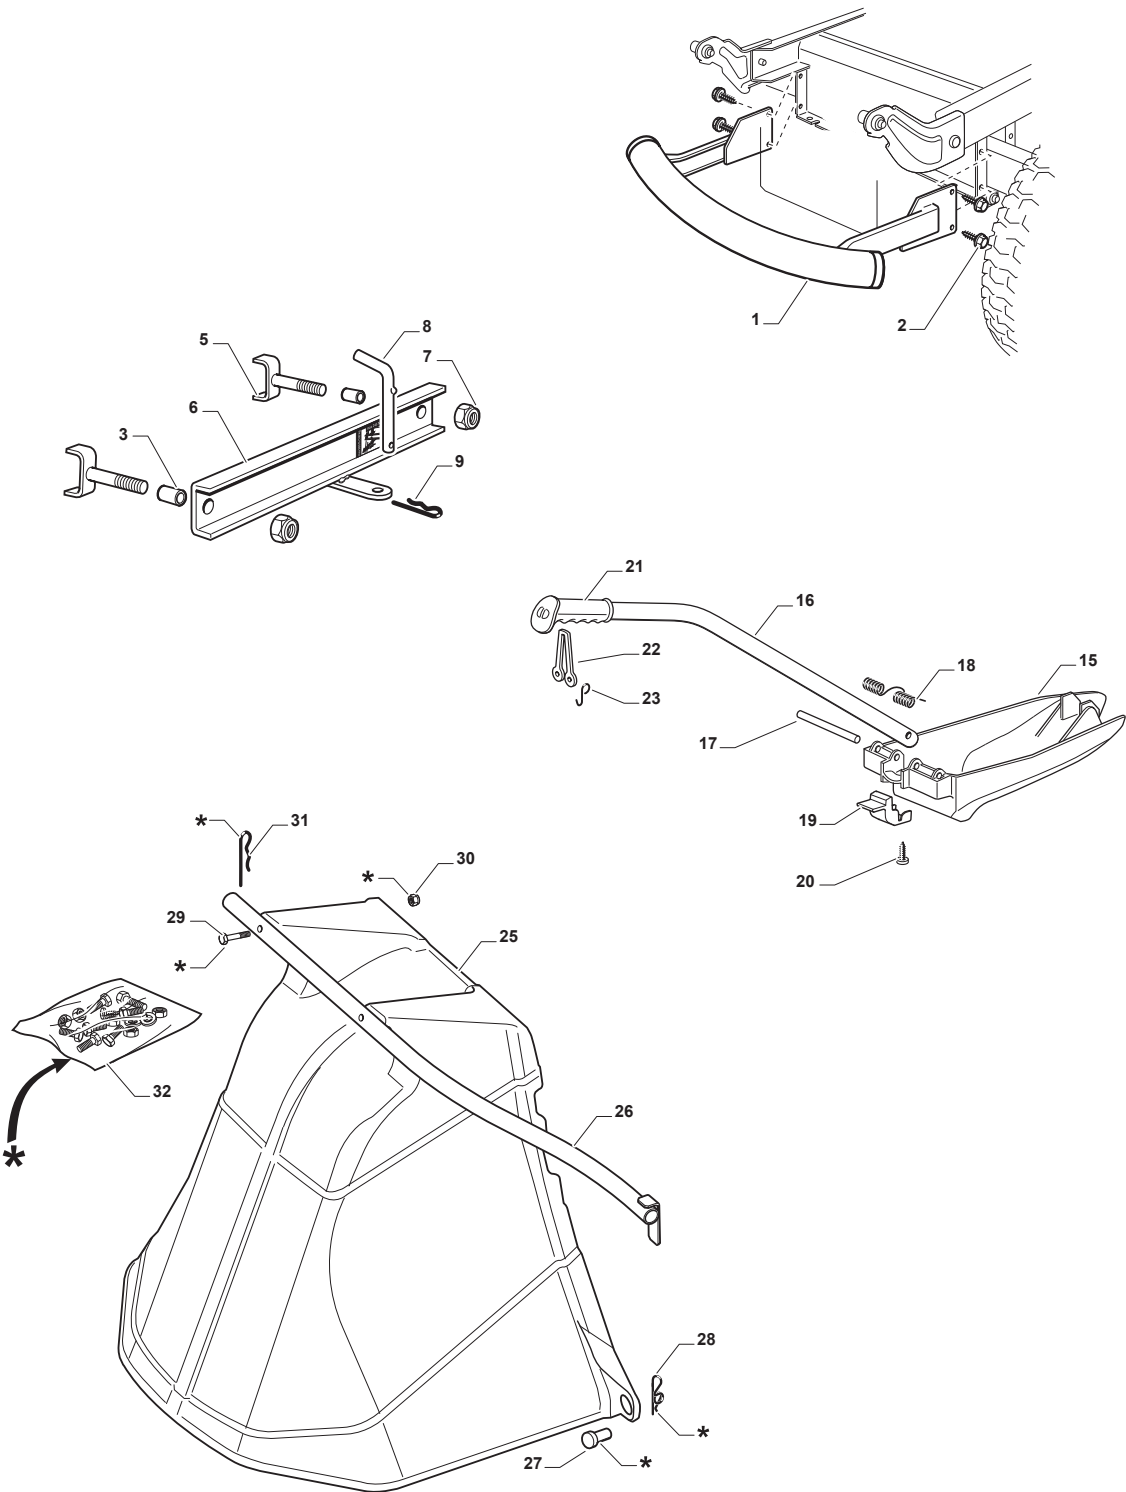

Fig.	Q.ty	Part No	Description	Notes
1	1	114361553/1	Label	
3	1	114363699/0	Label	
4	1	114361438/0	Label	
5	1	114366142/0	Label	
6	1	114363700/0	Label	
8	1	114356699/1	Label	

Fig.	Q.ty	Part No	Description	Notes
1	1	382869038/0	Muffler Protection	
2	4	125943008/0	Screw	
3	2	125160074/0	Spacer	
5	2	382650211/0	Stiffening	
6	1	382033119/0	Tow Bar Assy	
7	2	112155000/0	Nut	
8	1	125510021/1	Hitch Pin	
9	1	124487999/0	Spring Pin	
15	1	325140104/1	Deflector	
16	1	325394021/0	Handle	
17	1	125510077/0	Pin	
18	1	125430245/0	Spring	
19	1	325547320/0	Plate	
20	1	112735403/0	Screw	
21	1	325280000/1	Handgrip	
22	1	125840011/1	Tie Rod	
23	2	125253004/0	Mulch.Kit Fixing Hook	
25	1	325600093/0	Ejection Guard	
26	1	382869044/0	Support	
27	2	125510022/1	Pin	
29	2	112689515/0	Screw	
30	2	112154510/0	Nut	
31	1	124487999/0	Spring Pin	
32	1	382180028/0	Outfit, Screws	
28	2	125580040/0	Stake	