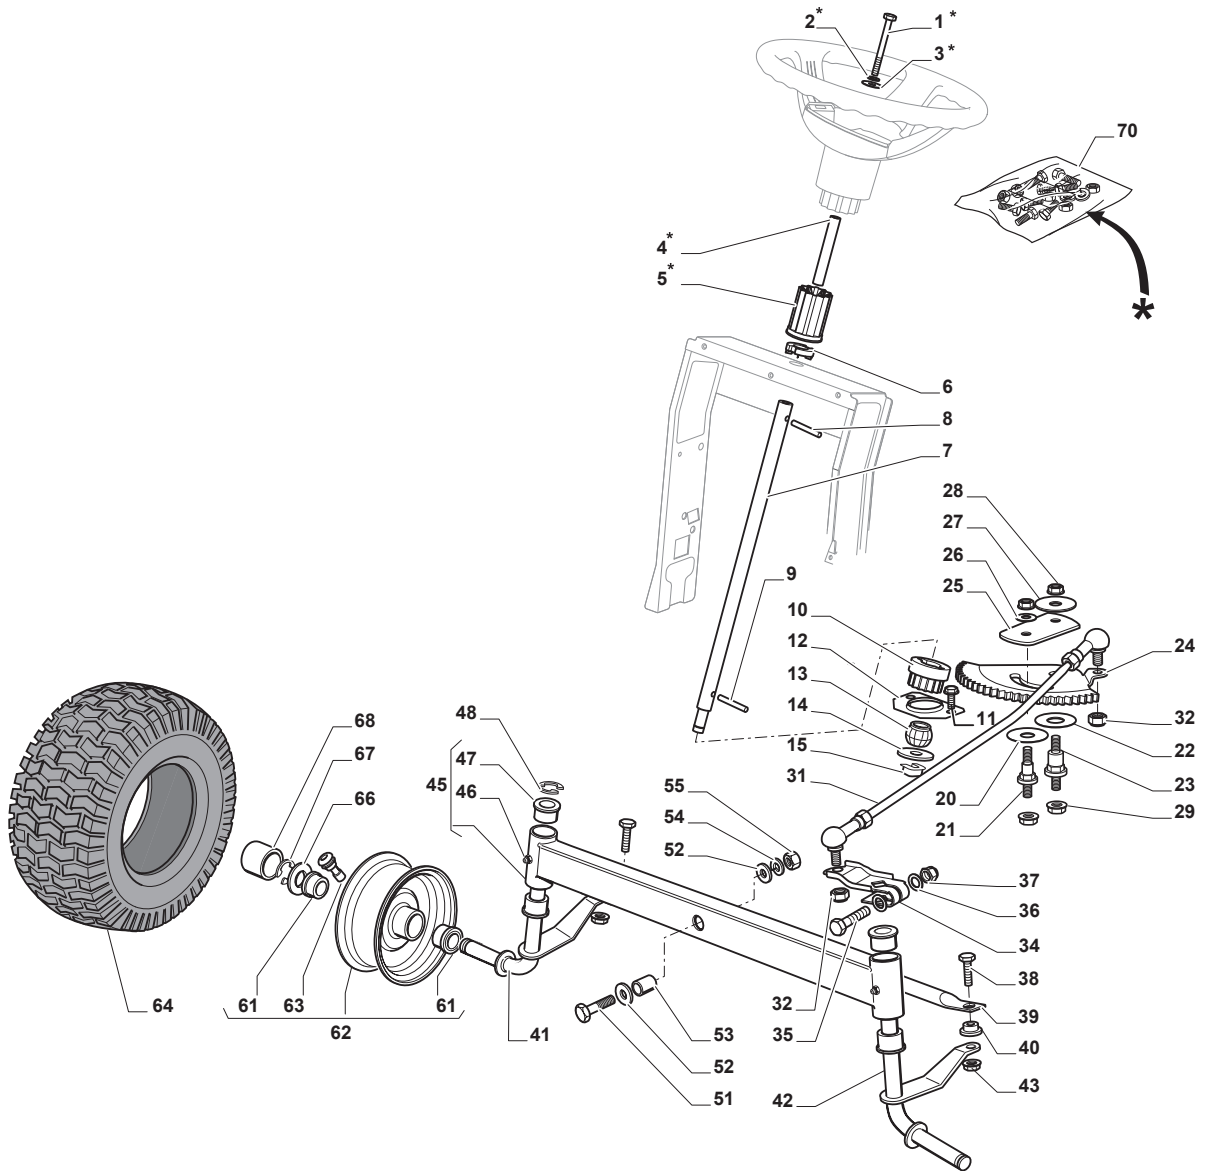

Fig.	Q.ty	Part No	Description	Notes
17	1	325120259/1	Dashboard	
1	1	325076899/1	Engine Hood Black	
2	1	325410887/0	Right Grill	
3	1	325410888/0	Left Grill	
4	1	325785317/0	Engine Hood Support	
5	4	112735403/0	Screw	
6	1	325263302/1	Air Intake Grill	
7	4	112728692/0	Screw	
9	1	114363452/0	Label	
11	1	325785298/0	Dashboard Support	
12	4	125943010/0	Screw	
13	2	325270325/0	Guide	
14	2	112735599/0	Screw	
15	3	112735406/0	Screw	
16	3	112523040/0	Washer	
18	2	125943010/0	Screw	
19	2	325260003/0	Grommet	
21	1	325120203/0	Cover	
25	1	325110397/1	Cover, Black	
26	1	125943010/0	Screw	
33	4	112735406/0	Screw	
34	1	325110435/0	Black Wheels Cover	
35	1	112437506/0	Plate	
36	2	125943010/0	Screw	
42	1	325110384/0	Right Footboard Cover	
43	1	325110385/0	Left Footboard Cover	
55	1	325207191/0	Plate	
60	1	325207198/0	Cover	
61	1	325207199/0	Cover	
62	4	112735403/0	Screw	
63	1	325207196/0	Cover	
64	1	325207197/0	Cover	