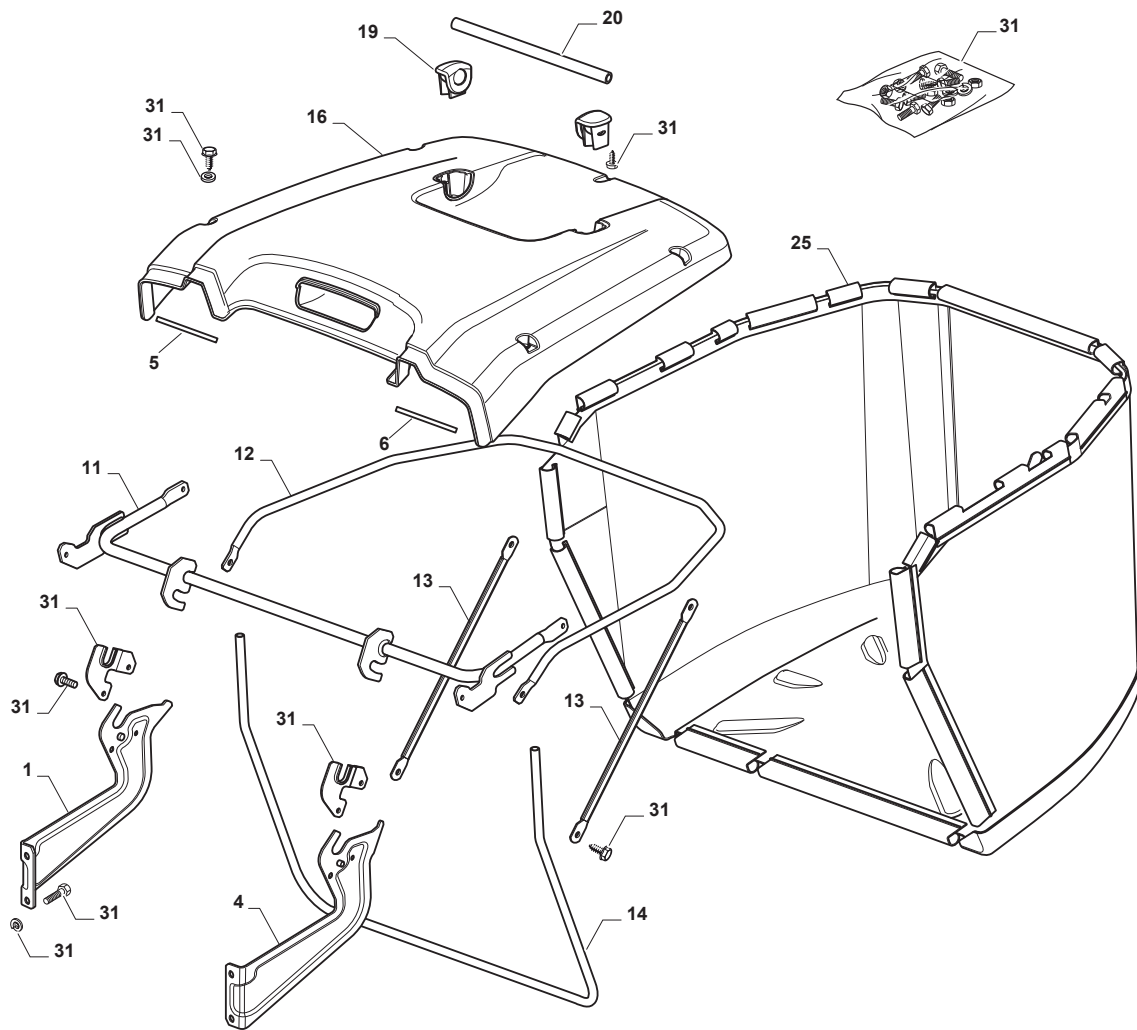

Fig.	Q.ty	Part No	Description	Notes
1	2	325774499/0	Clamp	
2	1	325108056/0	Conveyor	
3	1	325108057/0	Conveyor	
4	2	112792425/0	Screw	
5	2	112521330/0	Washer	
6	2	125160071/0	Spacer	
7	2	112154510/0	Nut	
8	1	325108064/0	Conveyor	
9	1	325108065/0	Conveyor	
11	1	325774527/0	Clamp	
12	1	325060168/0	Case	
13	1	325774529/0	Clamp	
14	1	325060169/0	Case	
16	2	112789008/0	Screw	
17	2	112437503/0	Plate	
18	2	112523020/0	Washer	
19	4	125943011/0	Screw	
20	4	112604899/0	Crown Fastener	

Fig.	Q.ty	Part No	Description	Notes
1	1	325785377/0	Support	
4	1	325785383/0	Support	
5	1	125270802/0	Seal	
6	1	125270803/0	Seal	
11	1	382800147/0	Upper Frame	
12	1	382800145/0	Upper Frame	
13	2	325650161/0	Stiffening	
14	1	382800143/0	Front Frame	
16	1	325110437/0	Black Grass-Catcher Cover	
19	2	325785417/0	Support	
20	1	325394538/0	Handle	
25	1	182105942/0	Grasscatcher	
31	1	382180122/0	Screw	