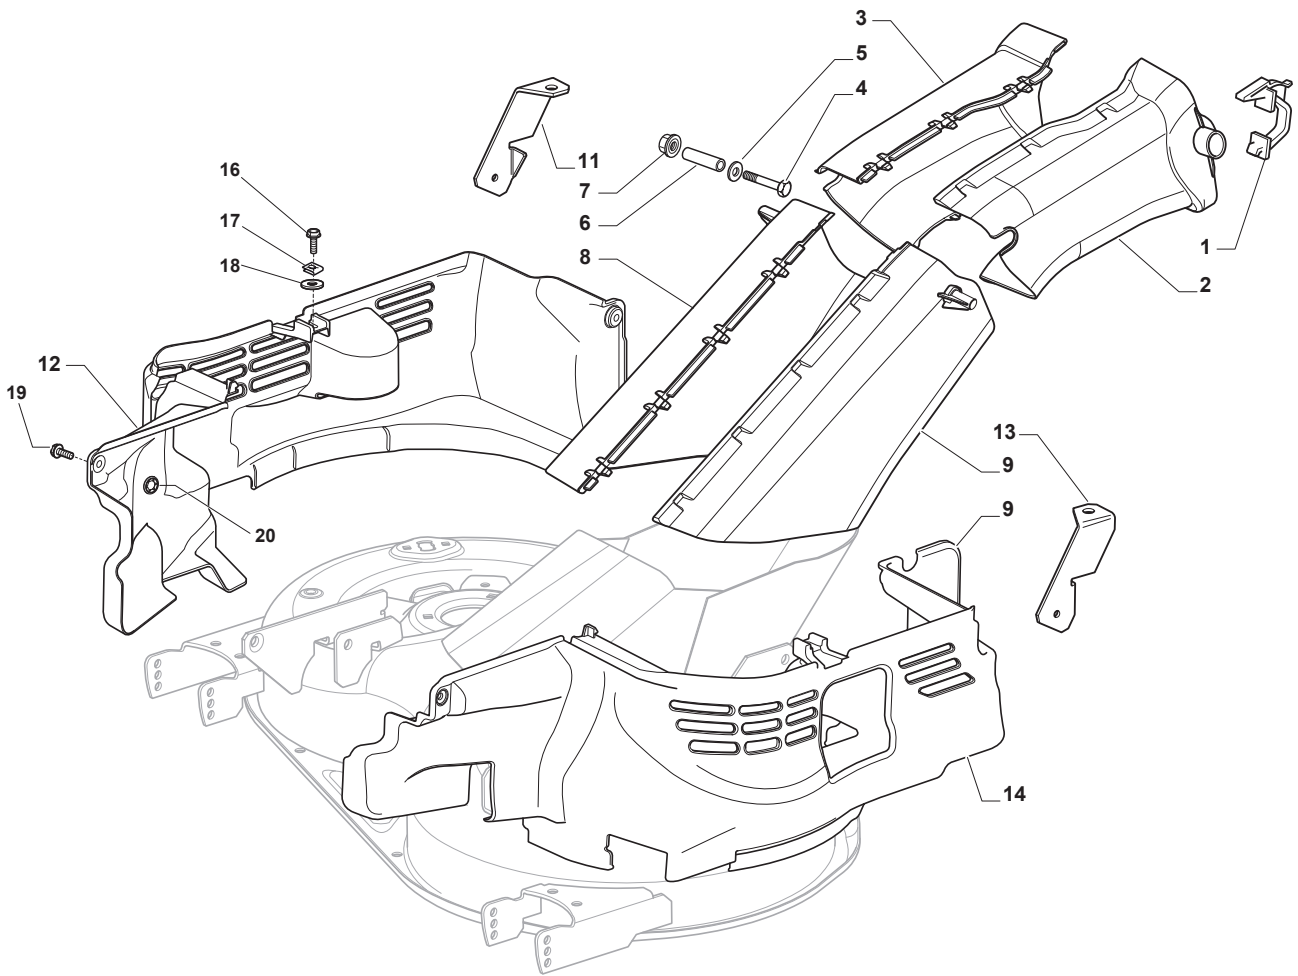

Fig.	Q.ty	Part No	Description	Notes
61	1	112735694/0	Screw	Pos. 61L
61	1	112735695/1	Screw	Pos. 61R
62	2	112523080/0	Washer	
63	2	122160400/0	Elastic Disc	
64	1	182004359/0	Left Blade, Winged	Pos. 64L
64	1	182004358/0	Right Blade, Winged	Pos. 64R
65	2	125463200/0	Blade Hub	
66	2	112139100/0	Key	
71	1	182004361/0	Left Mulching Blade	Pos. 71L
71	1	182004360/0	Right Mulching Blade	Pos. 71R
75	3	112791213/1	Screw	
76	1	325140108/0	Deflector	
77	4	112154510/0	Nut	
78	1	325785418/0	Support	
79	4	112523040/0	Washer	
80	1	112790781/0	Screw	

Fig.	Q.ty	Part No	Description	Notes
1	2	325774499/0	Clamp	
2	1	325108056/0	Conveyor	
3	1	325108057/0	Conveyor	
4	2	112792425/0	Screw	
5	2	112521330/0	Washer	
6	2	125160071/0	Spacer	
7	2	112154510/0	Nut	
8	1	325108064/0	Conveyor	
9	1	325108065/0	Conveyor	
11	1	325774527/0	Clamp	
12	1	325060168/0	Case	
13	1	325774529/0	Clamp	
14	1	325060169/0	Case	
16	2	112789008/0	Screw	
17	2	112437503/0	Plate	
18	2	112523020/0	Washer	
19	4	125943011/0	Screw	
20	4	112604899/0	Crown Fastener	